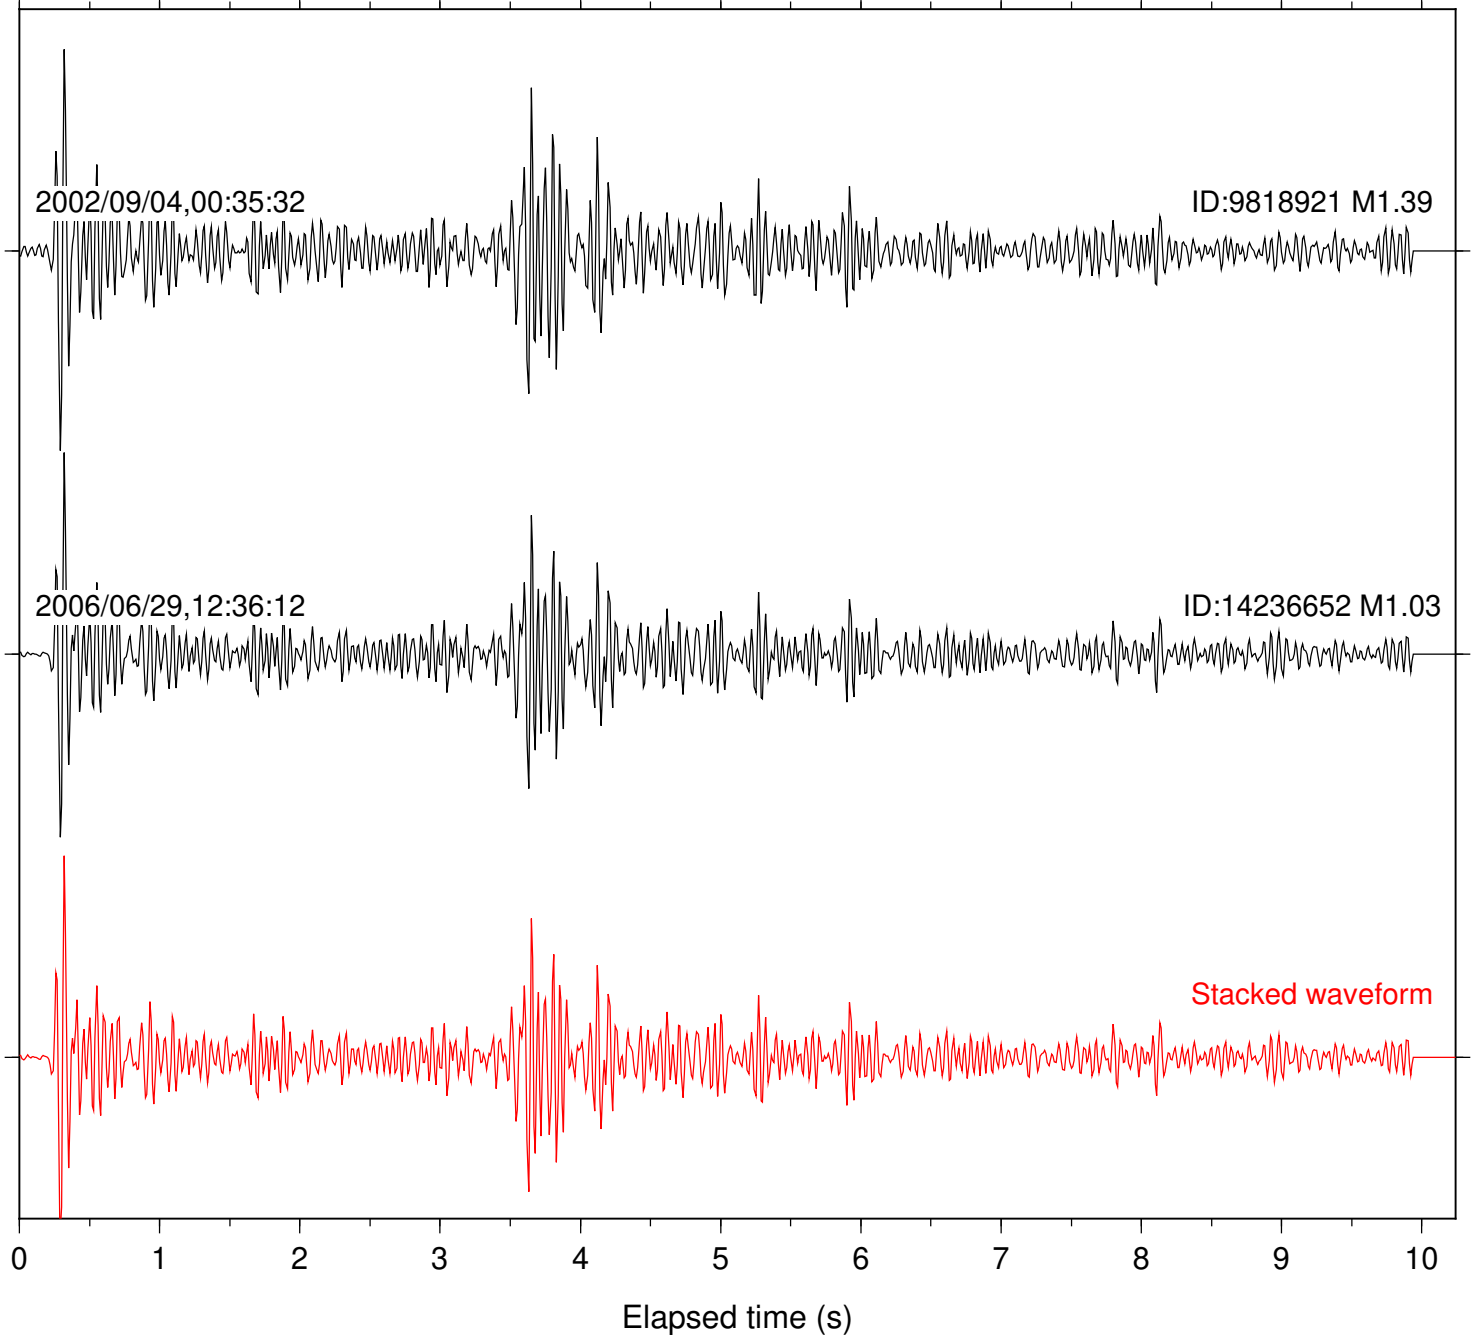

Station: BAC Com: EHZ

Focal depth: 8.57 km

Station: DGR Com: HHZ

Focal depth: 8.57 km

Station: HMT2 Com: HHZ

Focal depth: 8.57 km