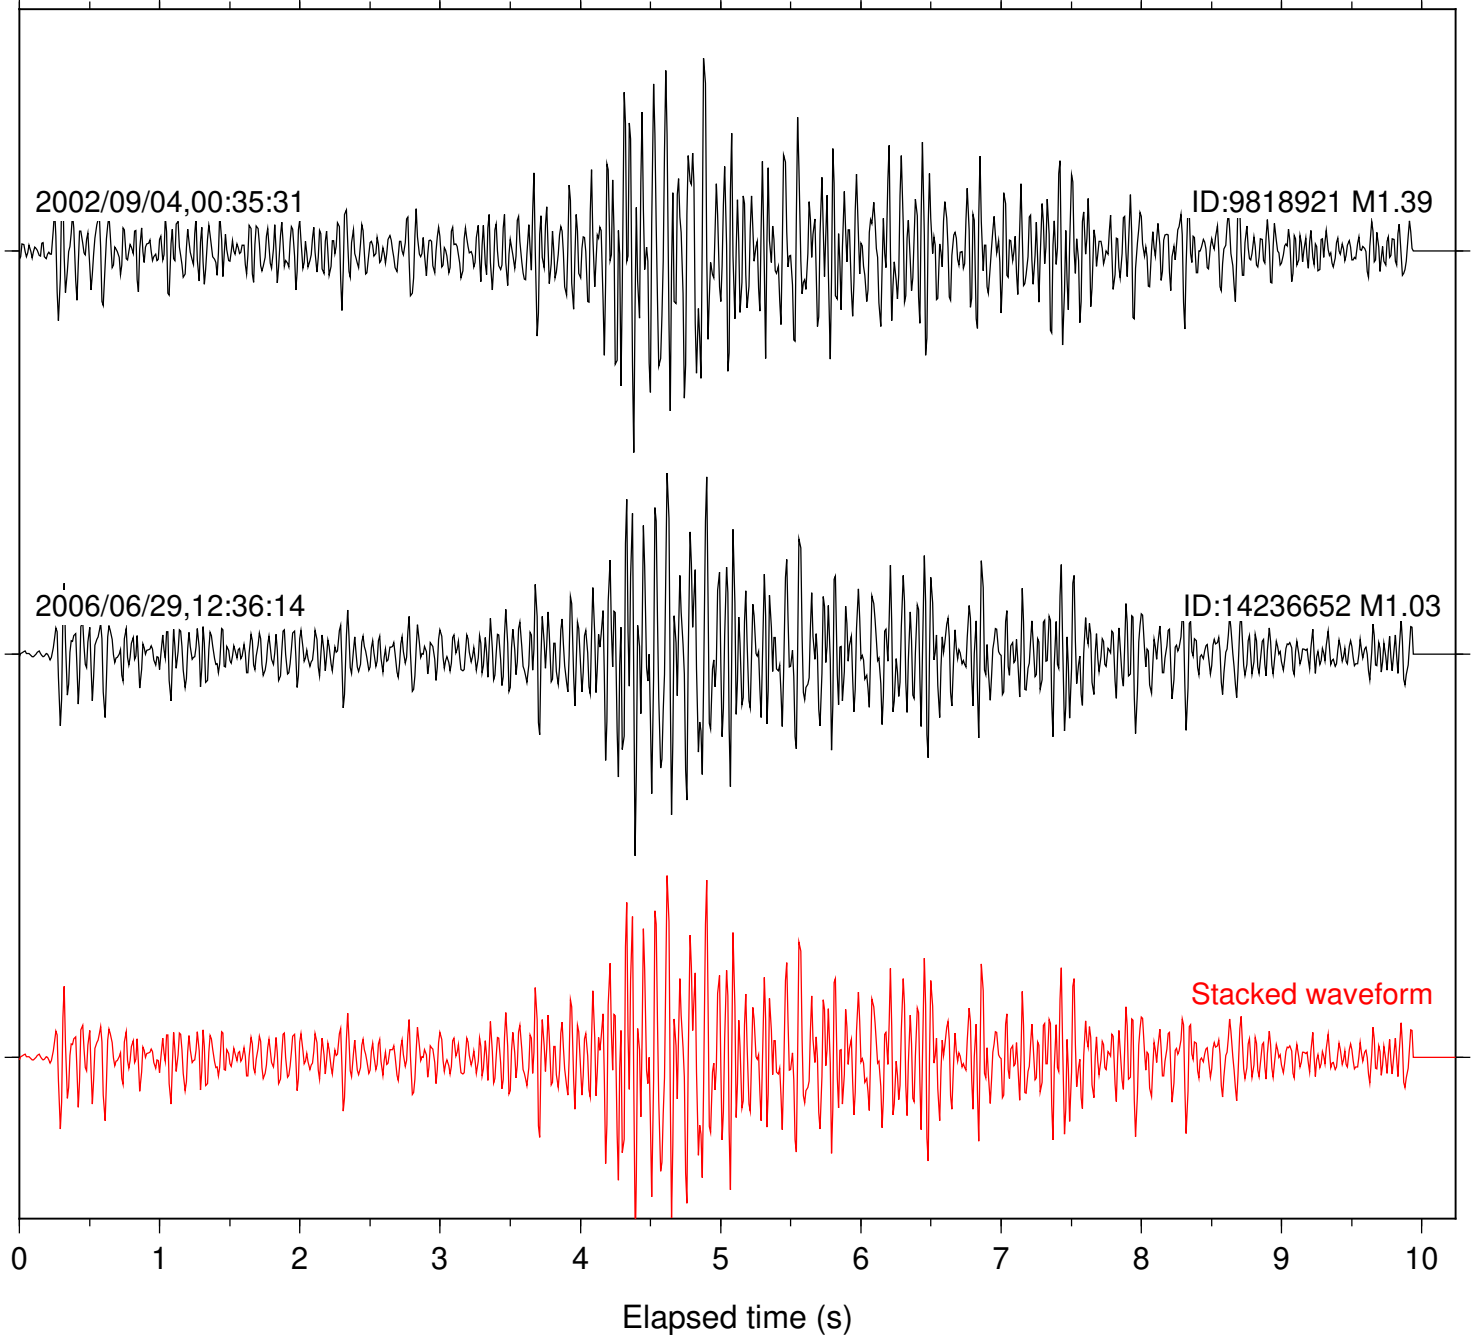

Station: BAC Com: EHZ

Focal depth: 8.57 km

Station: DGR Com: HHZ

Focal depth: 8.57 km

Station: HMT2 Com: HHZ

Focal depth: 8.57 km