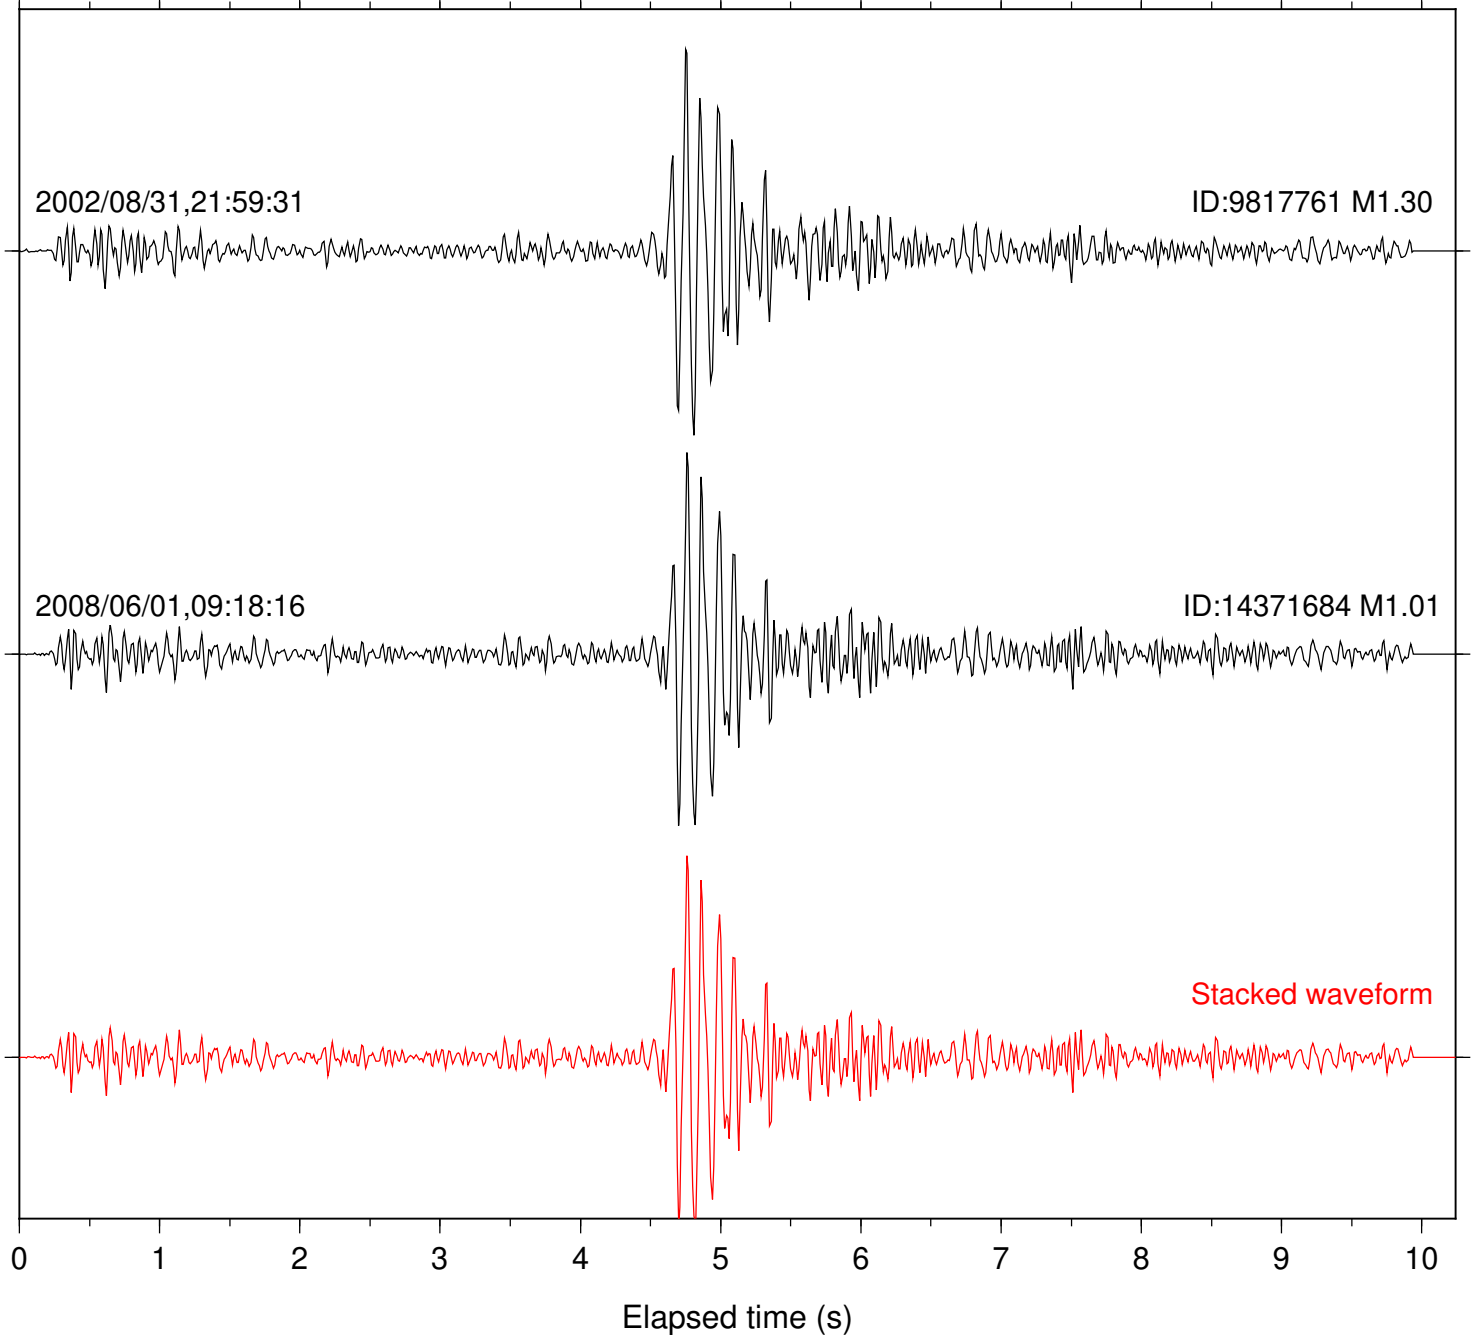

Station: B082 Com: EHZ

Focal depth: 17.78 km

Station: B084 Com: EHZ

Focal depth: 17.78 km

Station: B086 Com: EHZ

Focal depth: 17.78 km

Station: B087 Com: EHZ

Focal depth: 17.78 km

Station: BAC Com: EHZ

Focal depth: 17.80 km

Station: DGR Com: HHZ

Focal depth: 17.78 km

Station: FRD Com: HHZ

Focal depth: 17.78 km

Station: HMT2 Com: HHZ

Focal depth: 17.80 km

Station: PFO Com: HHZ

Focal depth: 17.78 km