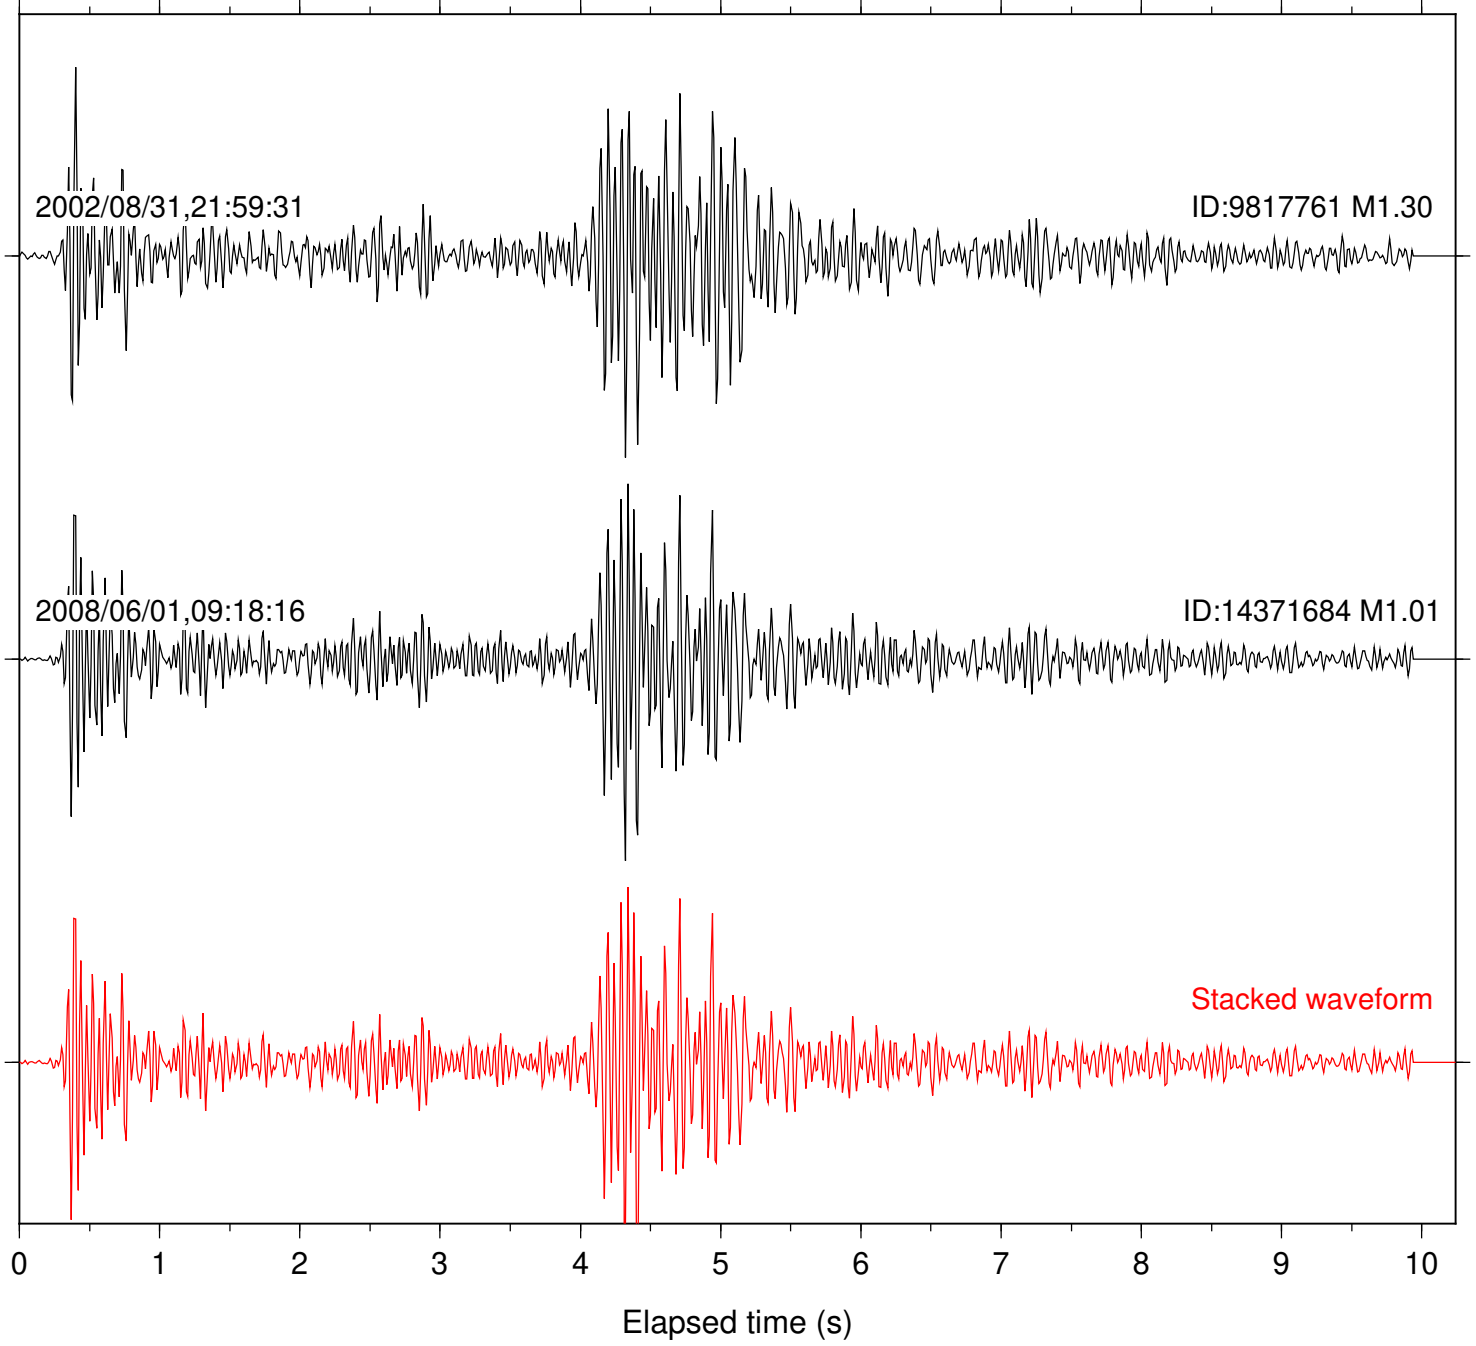

Station: B082 Com: EHZ

Focal depth: 17.78 km

Station: B084 Com: EHZ

Focal depth: 17.78 km

Station: B086 Com: EHZ

Focal depth: 17.78 km

Station: B087 Com: EHZ

Focal depth: 17.78 km

Station: BAC Com: EHZ

Focal depth: 17.80 km

Station: DGR Com: HHZ

Focal depth: 17.78 km

Station: FRD Com: HHZ

Focal depth: 17.78 km

Station: HMT2 Com: HHZ

Focal depth: 17.80 km

Station: PFO Com: HHZ

Focal depth: 17.78 km