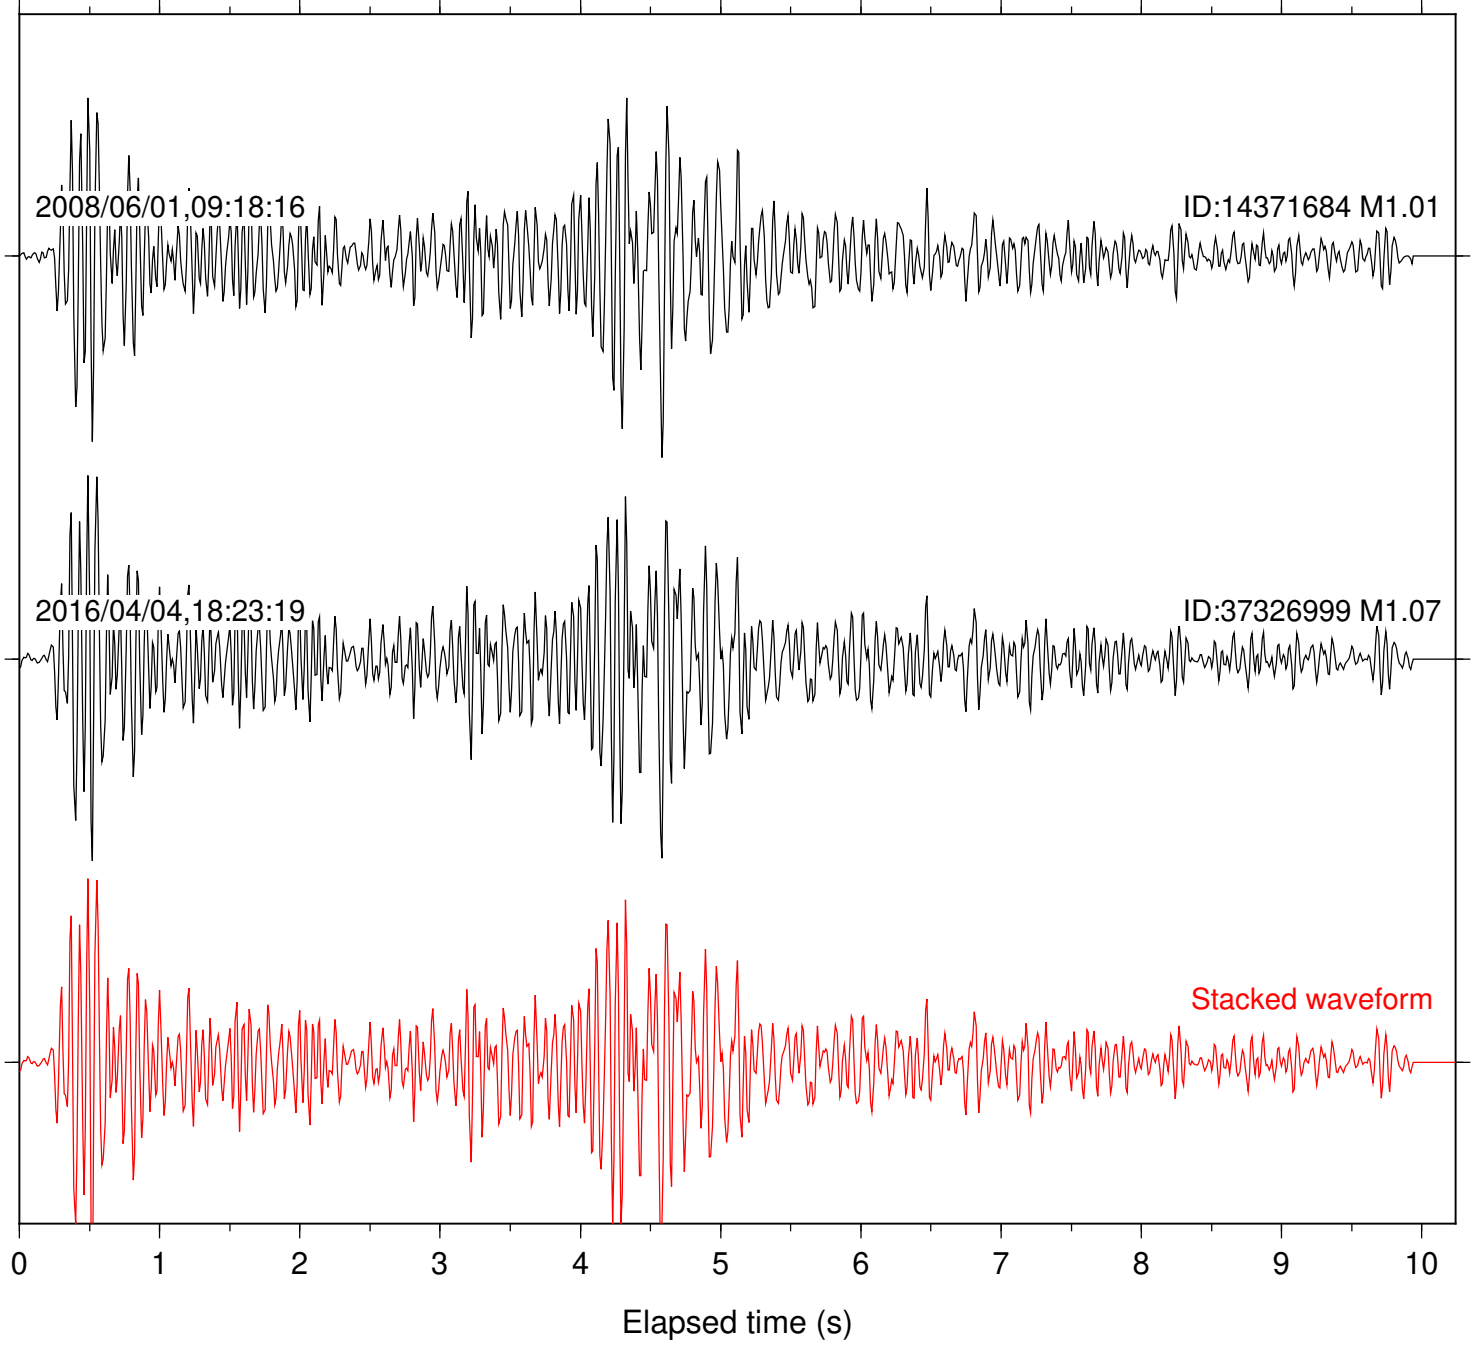

Station: B082 Com: EHZ

Focal depth: 17.78 km

Station: B084 Com: EHZ

Focal depth: 17.78 km

Station: B086 Com: EHZ

Focal depth: 17.78 km

Station: B087 Com: EHZ

Focal depth: 17.78 km

Station: BAC Com: EHZ

Focal depth: 17.80 km

Station: DGR Com: HHZ

Focal depth: 17.78 km

Station: FRD Com: HHZ

Focal depth: 17.78 km

Station: HMT2 Com: HHZ

Focal depth: 17.80 km

Station: PFO Com: HHZ

Focal depth: 17.78 km