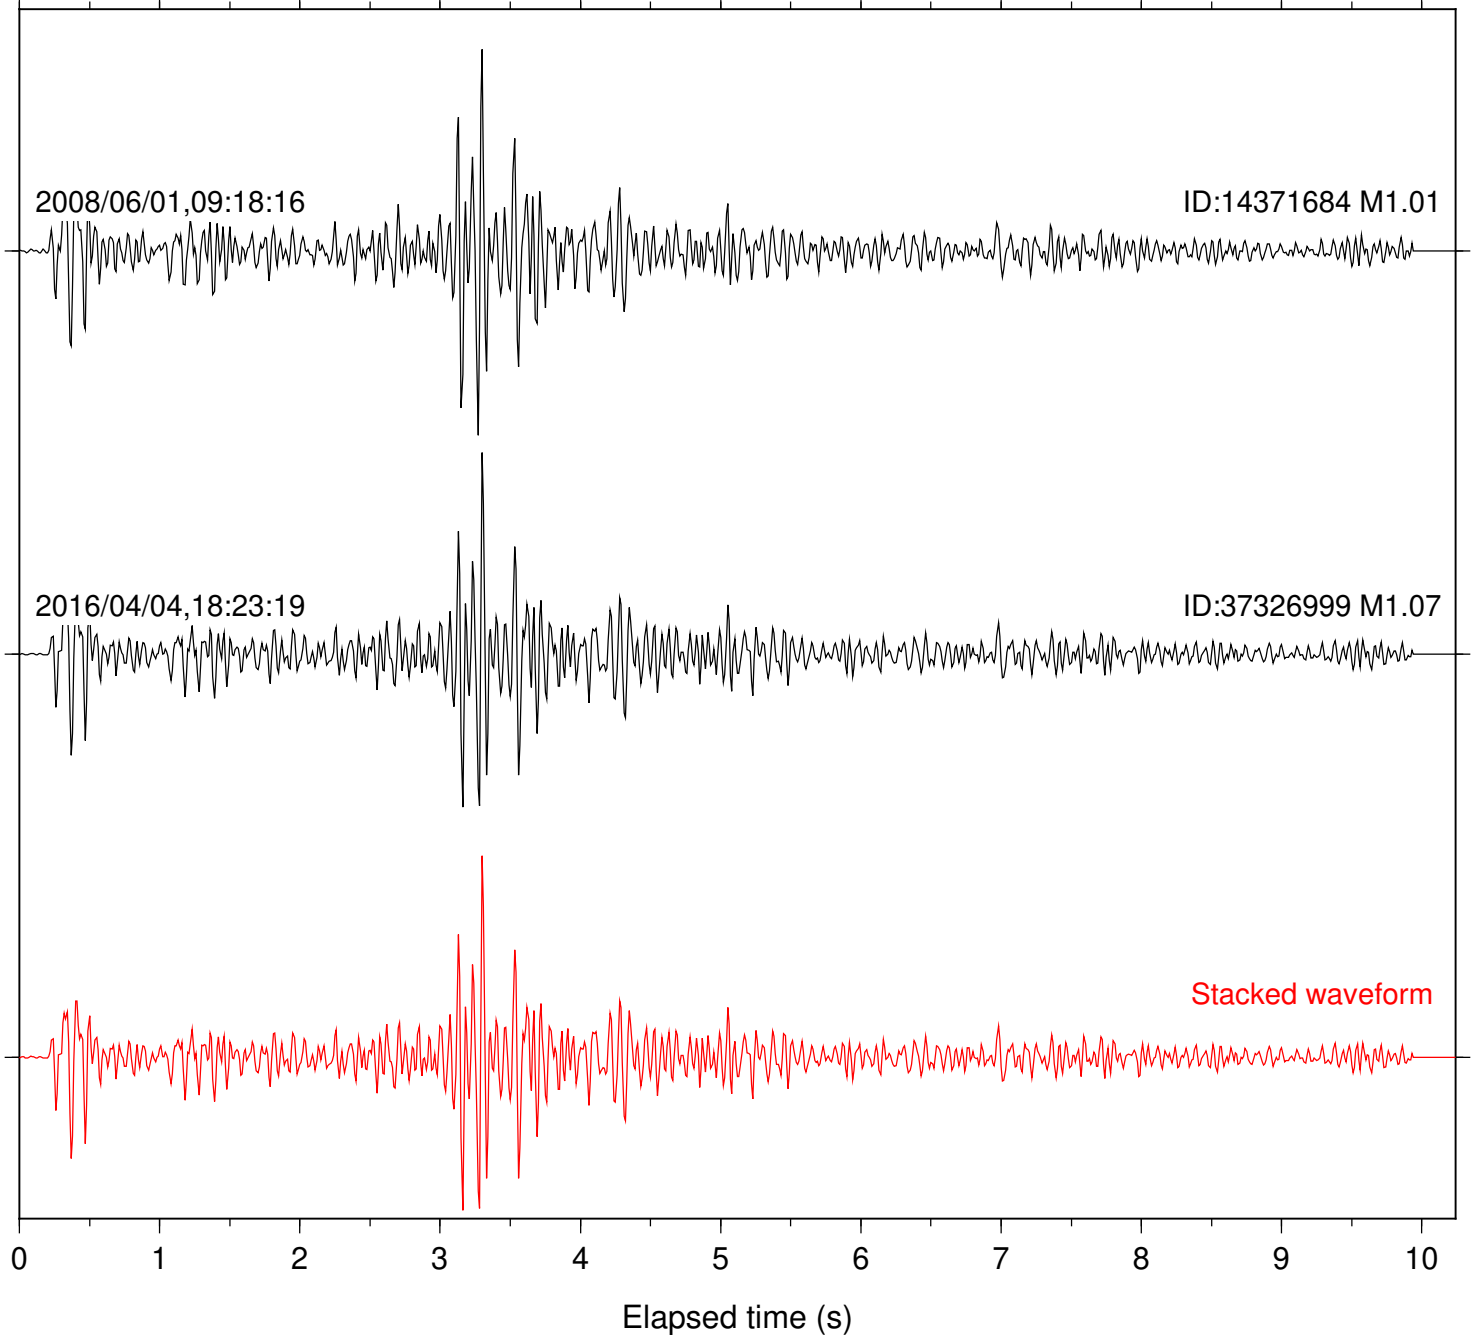

Station: B082 Com: EHZ

Focal depth: 17.78 km

Station: B084 Com: EHZ

Focal depth: 17.78 km

Station: B086 Com: EHZ

Focal depth: 17.78 km

Station: B087 Com: EHZ

Focal depth: 17.78 km

Station: BAC Com: EHZ

Focal depth: 17.80 km

Station: DGR Com: HHZ

Focal depth: 17.78 km

Station: FRD Com: HHZ

Focal depth: 17.78 km

Station: HMT2 Com: HHZ

Focal depth: 17.80 km

Station: PFO Com: HHZ

Focal depth: 17.78 km