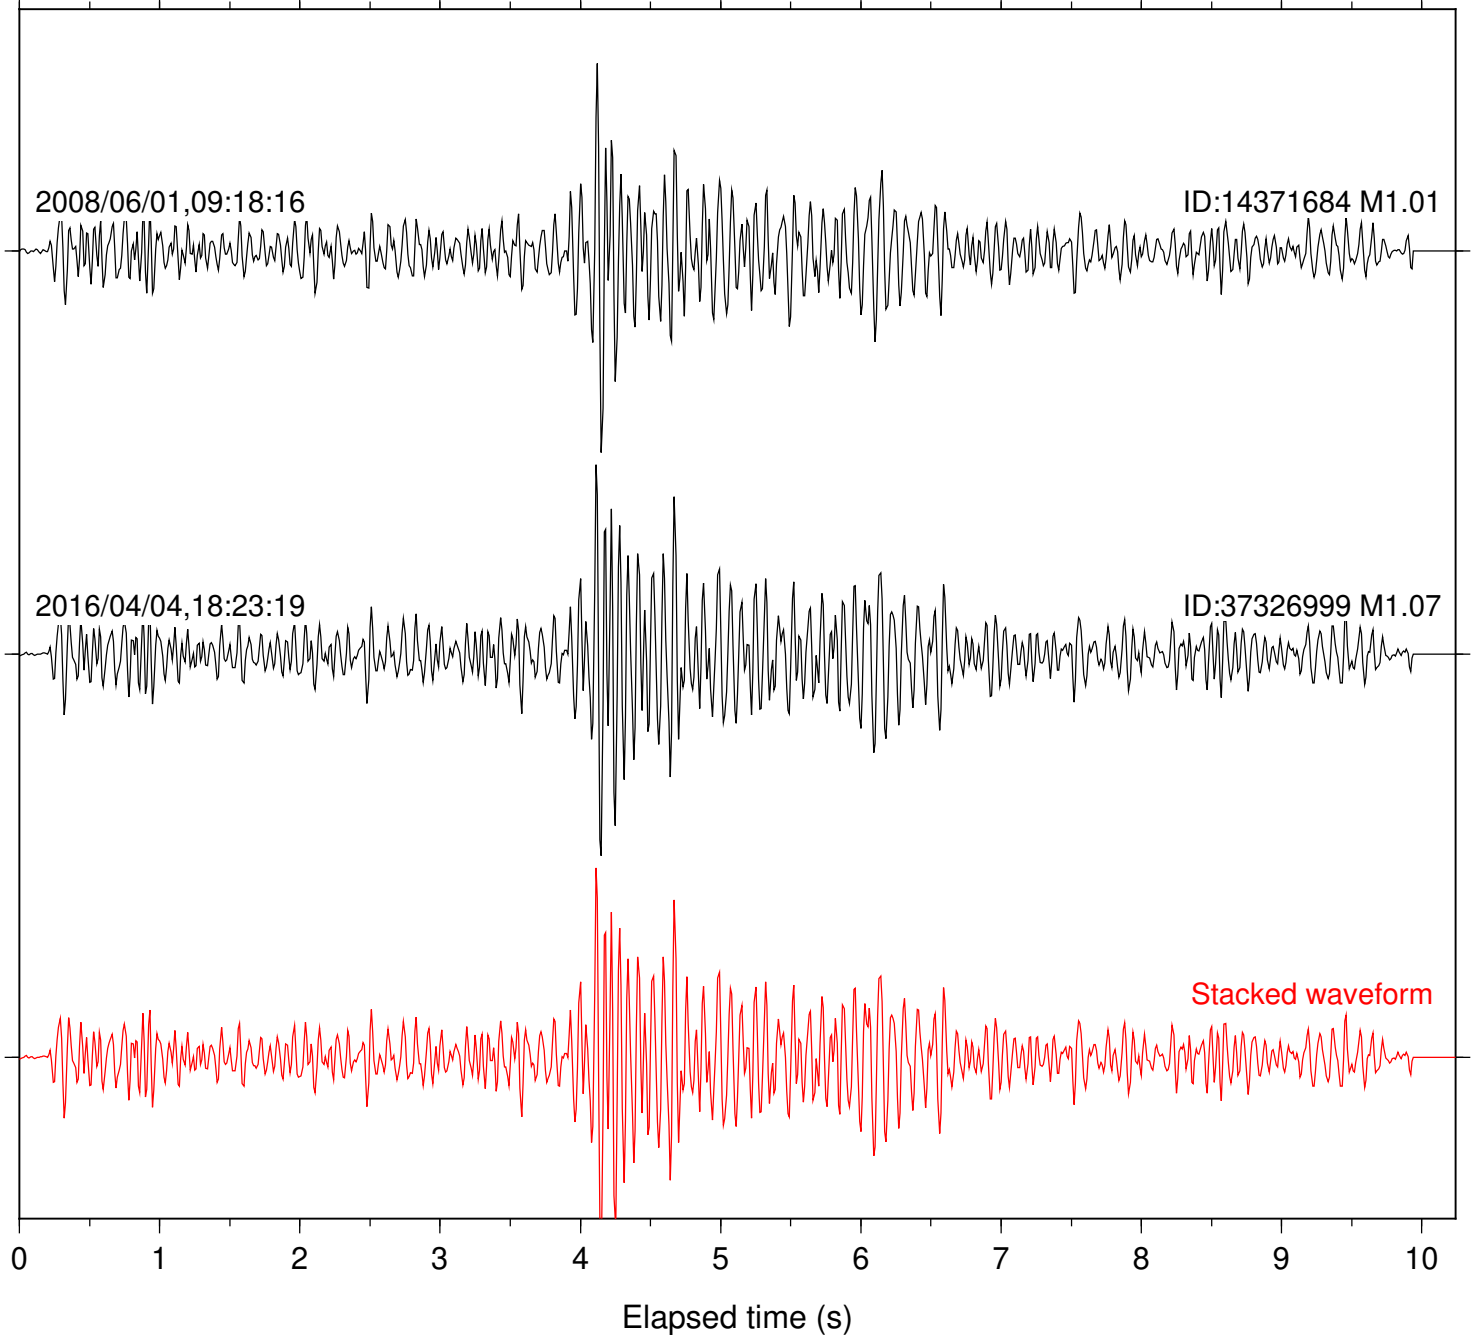

Station: B082 Com: EHZ

Focal depth: 17.78 km

Station: B084 Com: EHZ

Focal depth: 17.78 km

Station: B086 Com: EHZ

Focal depth: 17.78 km

Station: B087 Com: EHZ

Focal depth: 17.78 km

Station: BAC Com: EHZ

Focal depth: 17.80 km

Station: DGR Com: HHZ

Focal depth: 17.78 km

Station: FRD Com: HHZ

Focal depth: 17.78 km

Station: HMT2 Com: HHZ

Focal depth: 17.80 km

Station: PFO Com: HHZ

Focal depth: 17.78 km