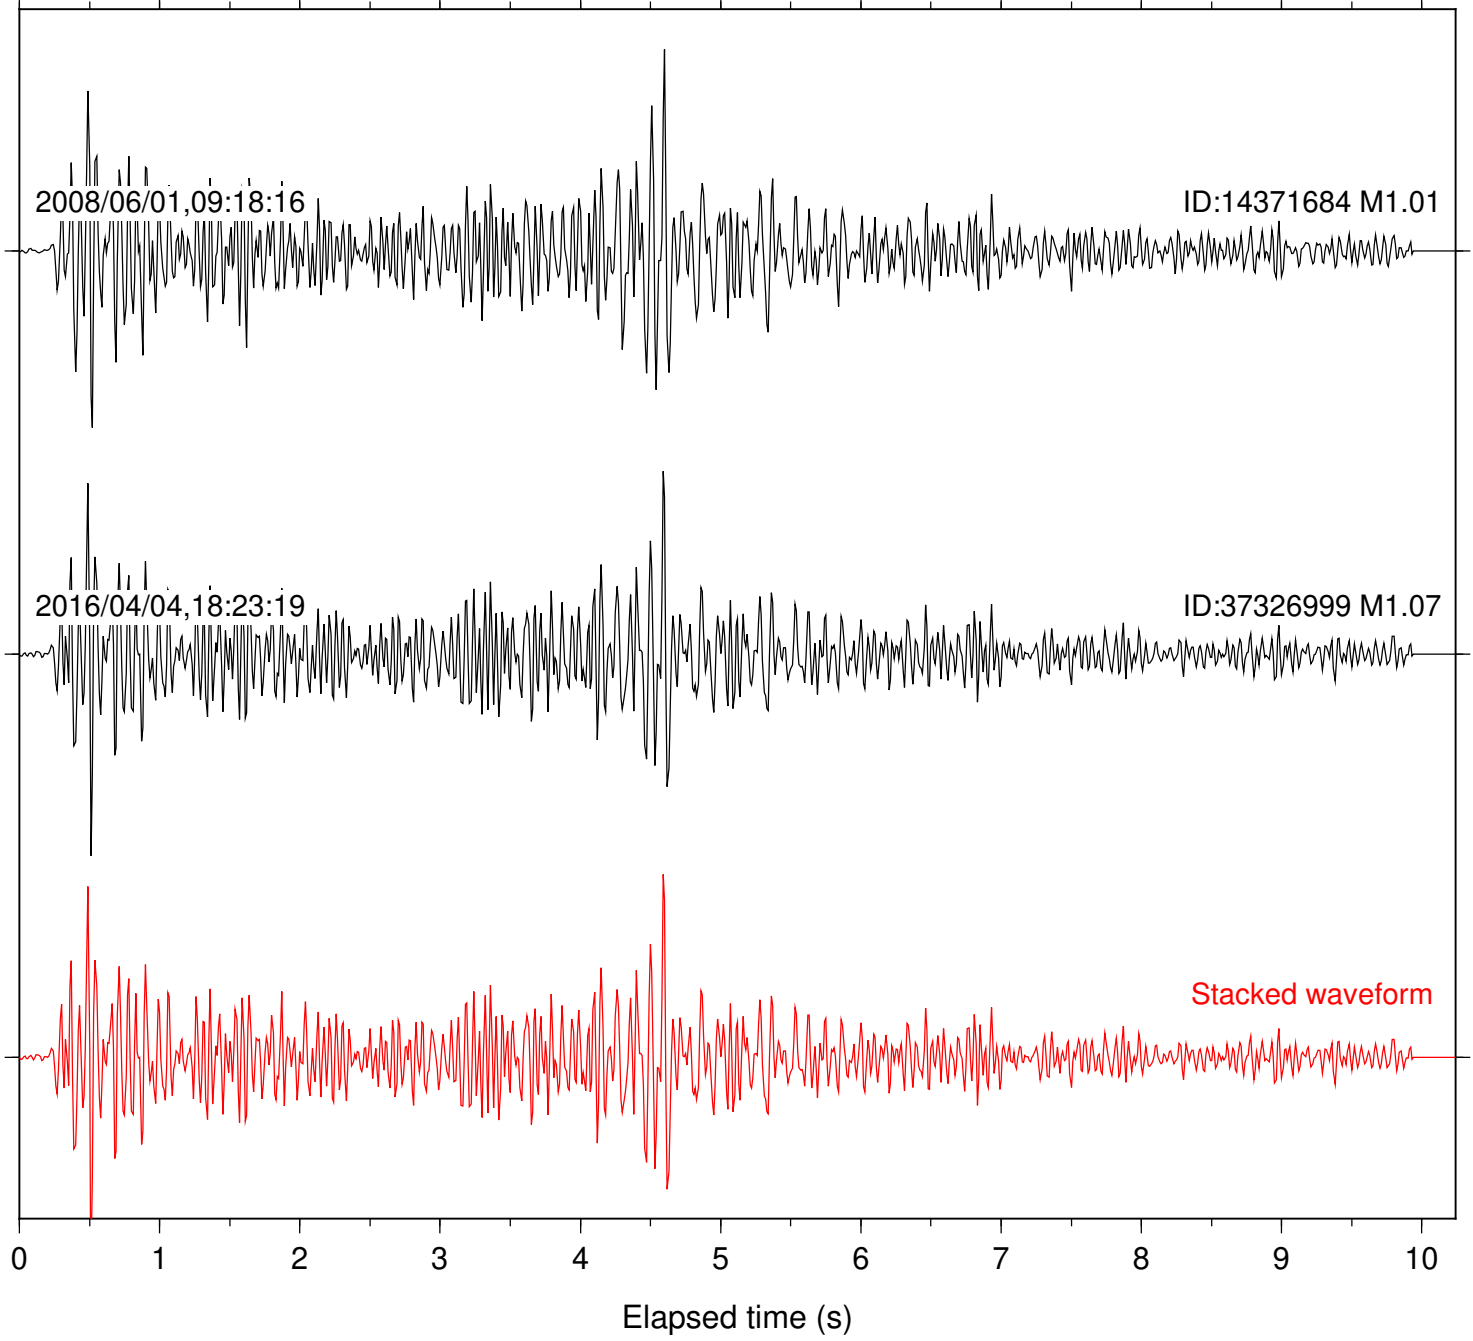

Station: B082 Com: EHZ

Focal depth: 17.78 km

Station: B084 Com: EHZ

Focal depth: 17.78 km

Station: B086 Com: EHZ

Focal depth: 17.78 km

Station: B087 Com: EHZ

Focal depth: 17.78 km

Station: BAC Com: EHZ

Focal depth: 17.80 km

Station: DGR Com: HHZ

Focal depth: 17.78 km

Station: FRD Com: HHZ

Focal depth: 17.78 km

Station: HMT2 Com: HHZ

Focal depth: 17.80 km

Station: PFO Com: HHZ

Focal depth: 17.78 km