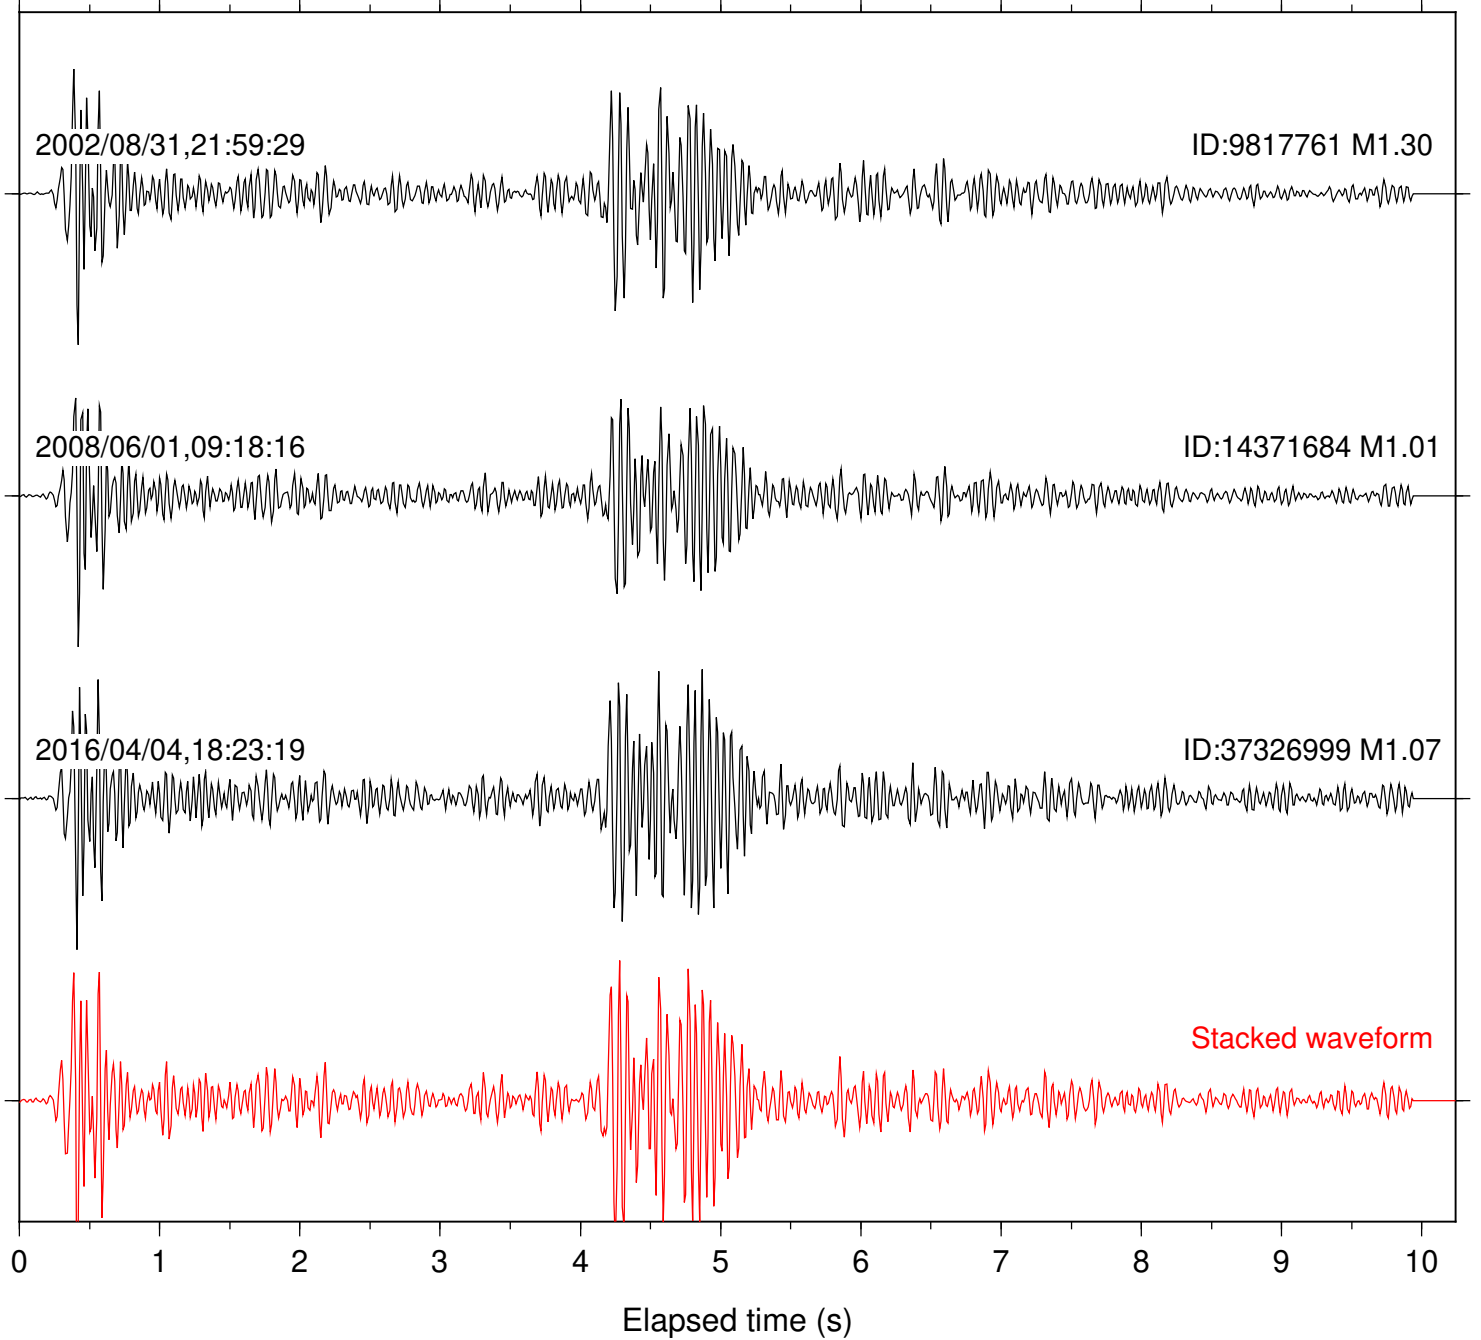

Station: B082 Com: EHZ

Focal depth: 17.78 km

Station: B084 Com: EHZ

Focal depth: 17.78 km

Station: B086 Com: EHZ

Focal depth: 17.78 km

Station: B087 Com: EHZ

Focal depth: 17.78 km

Station: BAC Com: EHZ

Focal depth: 17.80 km

Station: DGR Com: HHZ

Focal depth: 17.78 km

Station: FRD Com: HHZ

Focal depth: 17.78 km

Station: HMT2 Com: HHZ

Focal depth: 17.80 km

Station: PFO Com: HHZ

Focal depth: 17.78 km