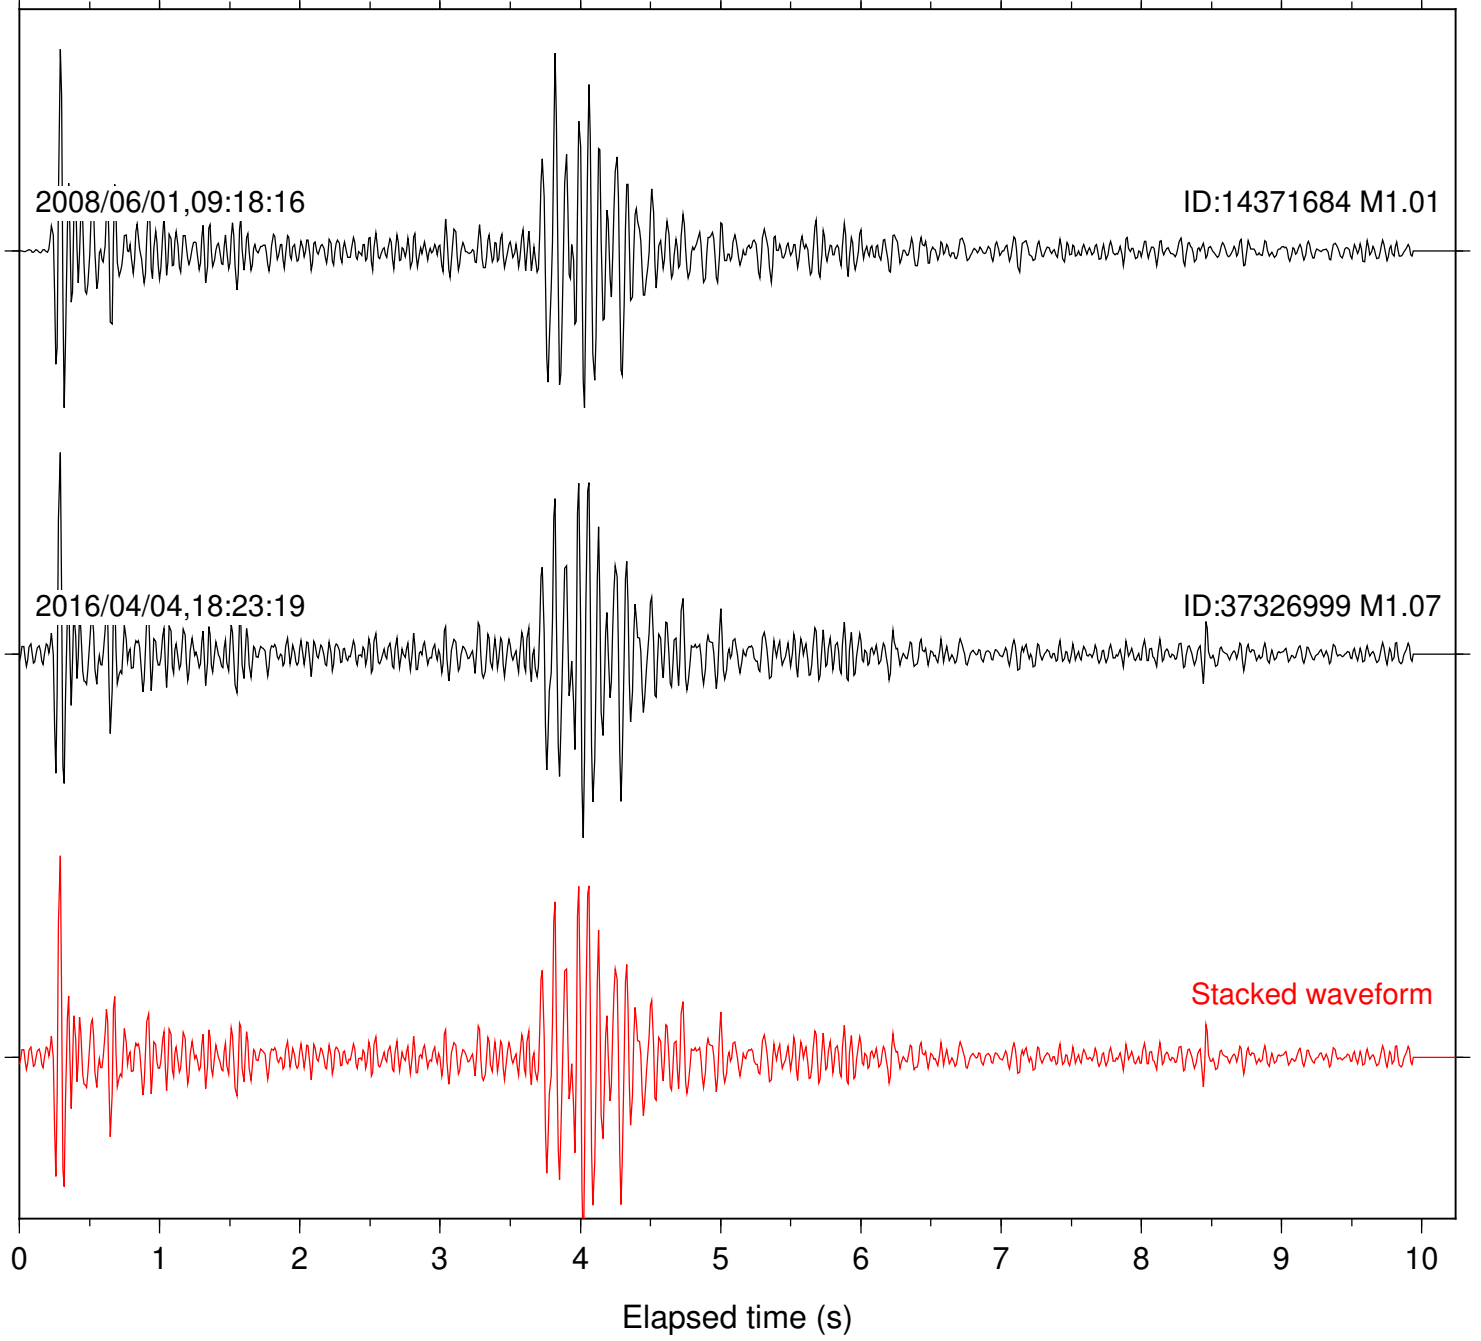

Station: B082 Com: EHZ

Focal depth: 17.78 km

Station: B084 Com: EHZ

Focal depth: 17.78 km

Station: B086 Com: EHZ

Focal depth: 17.78 km

Station: B087 Com: EHZ

Focal depth: 17.78 km

Station: BAC Com: EHZ

Focal depth: 17.80 km

Station: DGR Com: HHZ

Focal depth: 17.78 km

Station: FRD Com: HHZ

Focal depth: 17.78 km

Station: HMT2 Com: HHZ

Focal depth: 17.80 km

Station: PFO Com: HHZ

Focal depth: 17.78 km