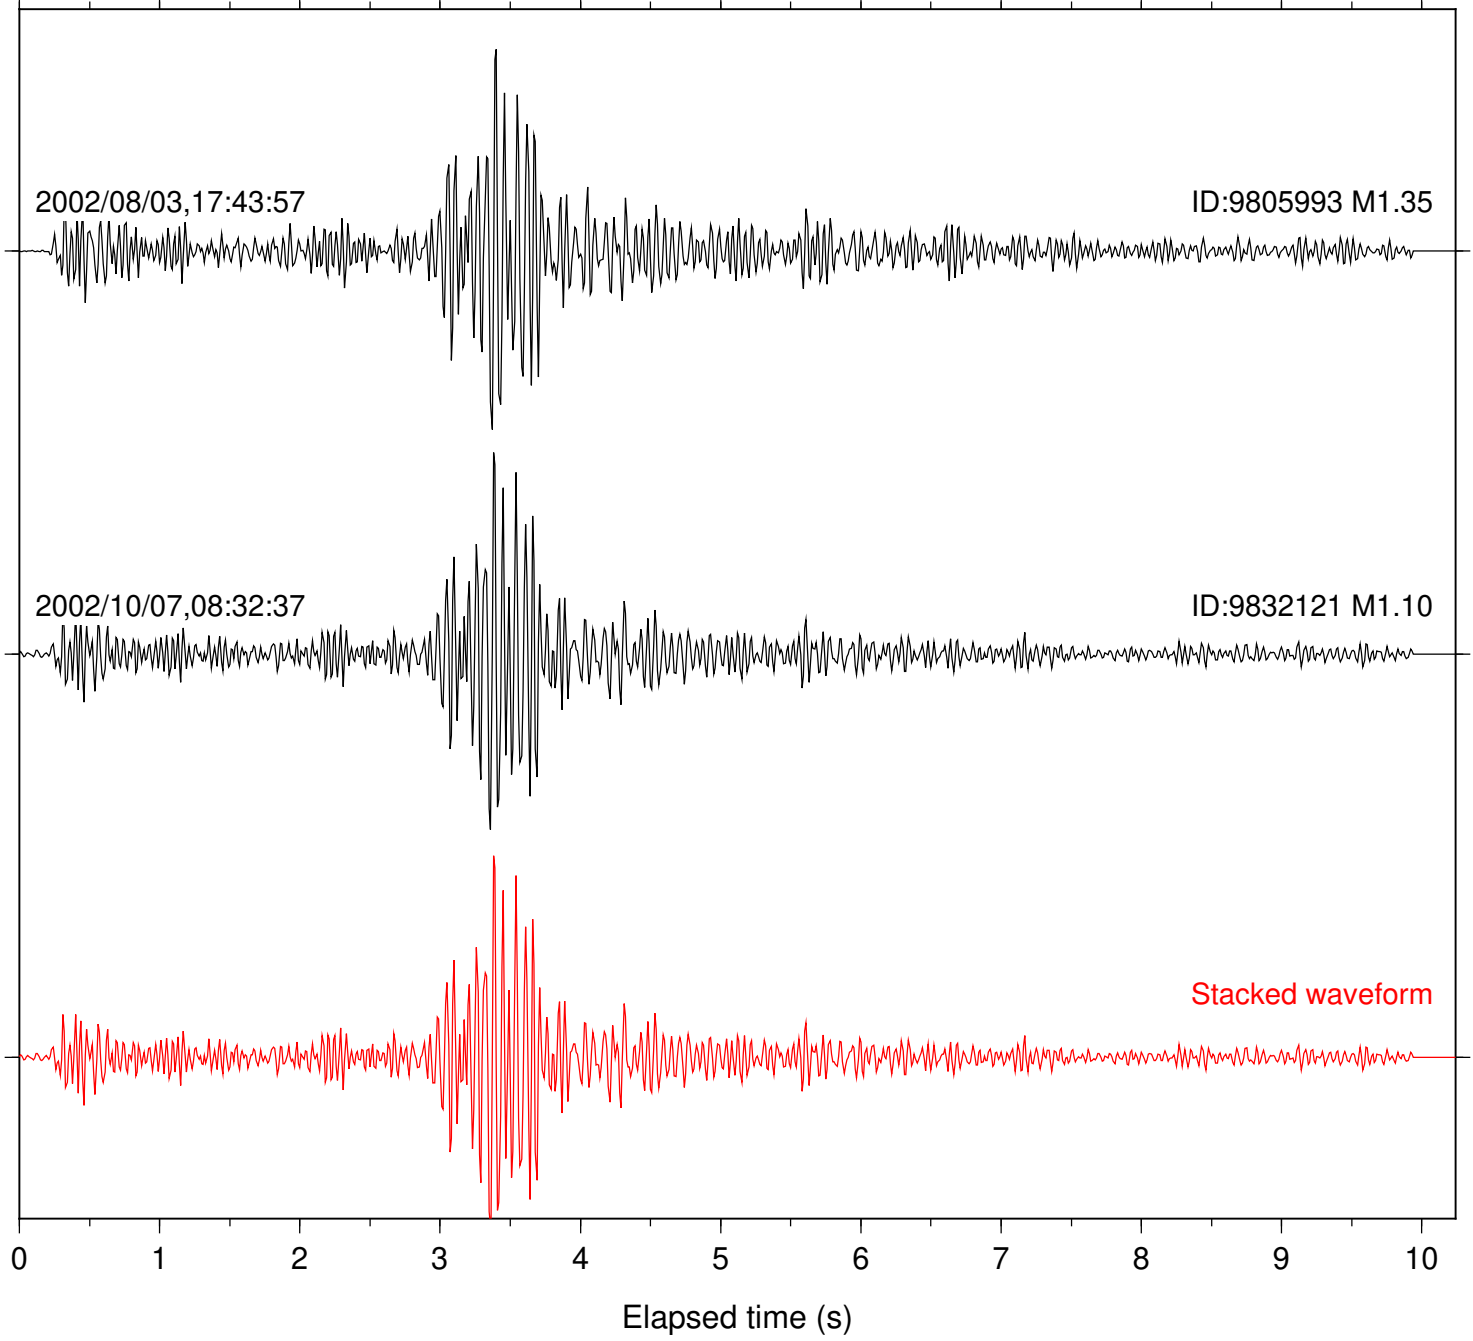

Station: BAC Com: EHZ

Focal depth: 15.06 km

Station: HMT2 Com: HHZ

Focal depth: 15.06 km

Station: PFO Com: HHZ

Focal depth: 15.13 km

Station: POB2 Com: HHZ

Focal depth: 15.06 km

Station: RDM Com: HHZ

Focal depth: 15.13 km

Station: SMER Com: HHZ

Focal depth: 15.13 km