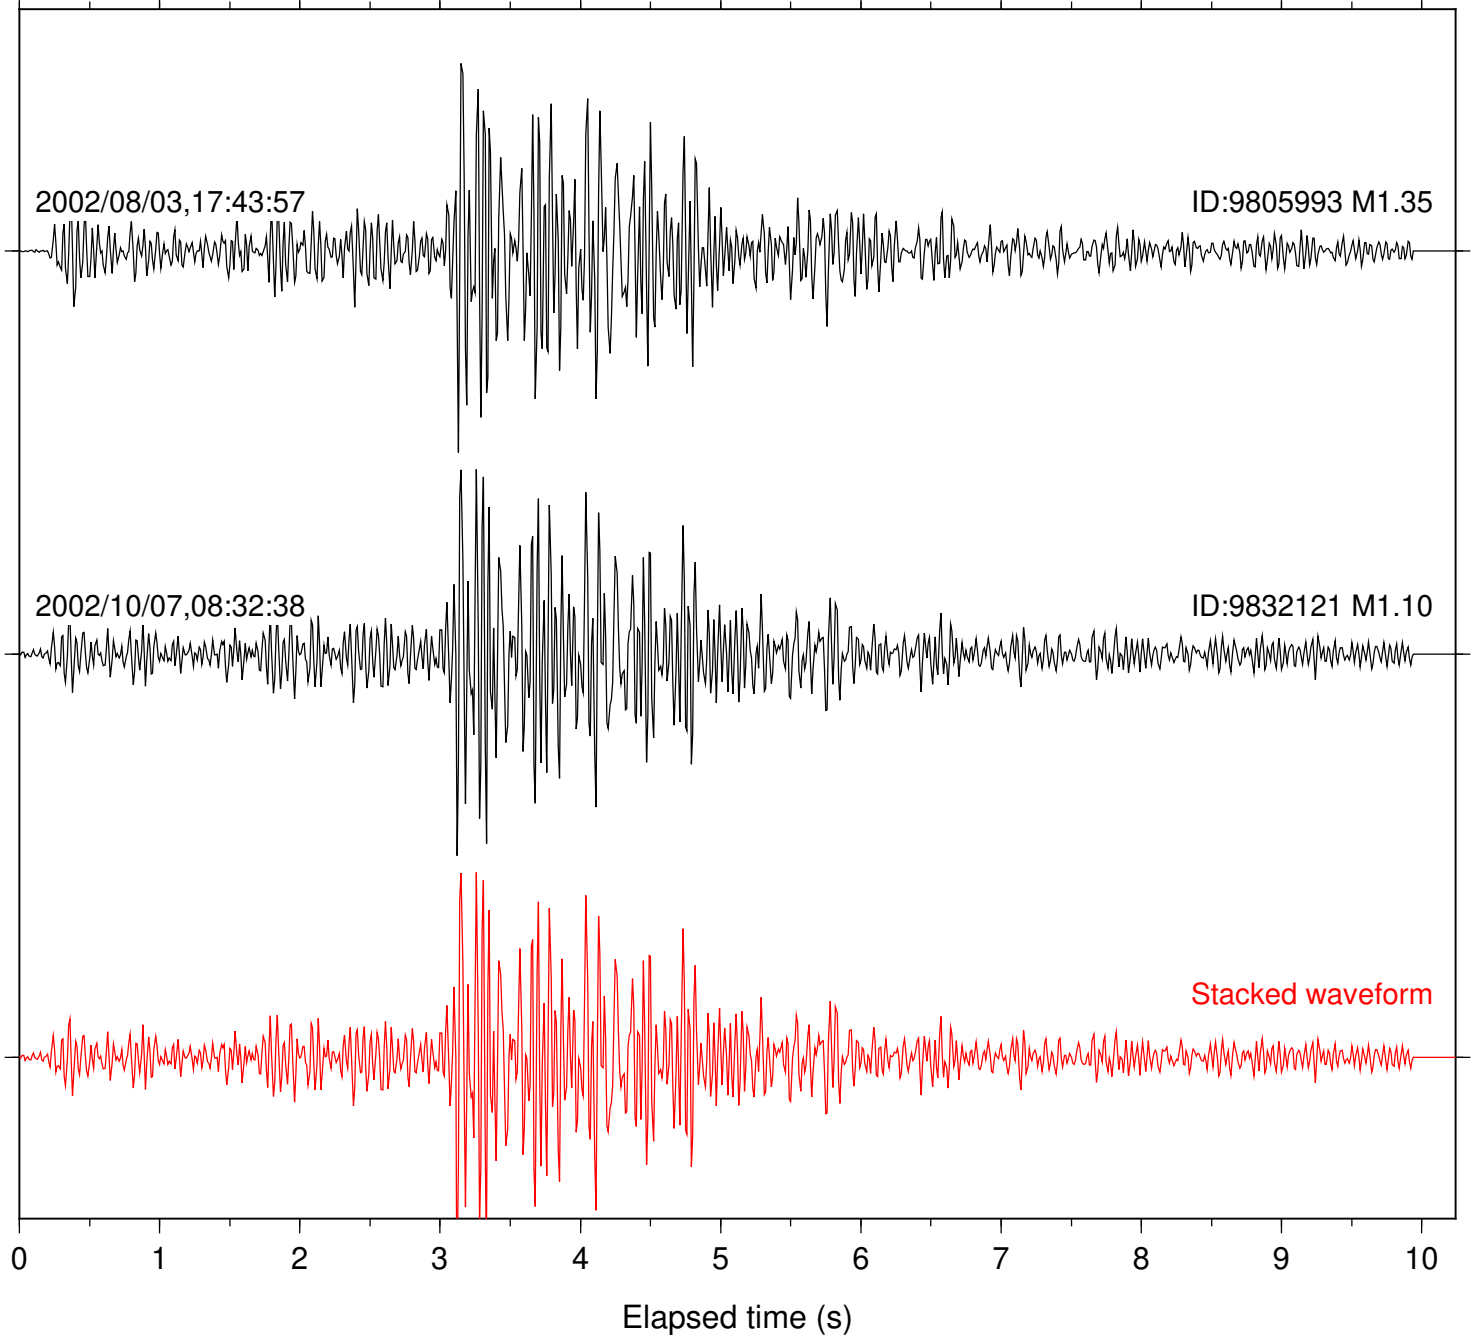

Station: BAC Com: EHZ

Focal depth: 15.06 km

Station: HMT2 Com: HHZ

Focal depth: 15.06 km

Station: PFO Com: HHZ

Focal depth: 15.13 km

Station: POB2 Com: HHZ

Focal depth: 15.06 km

Station: RDM Com: HHZ

Focal depth: 15.13 km

Station: SMER Com: HHZ

Focal depth: 15.13 km