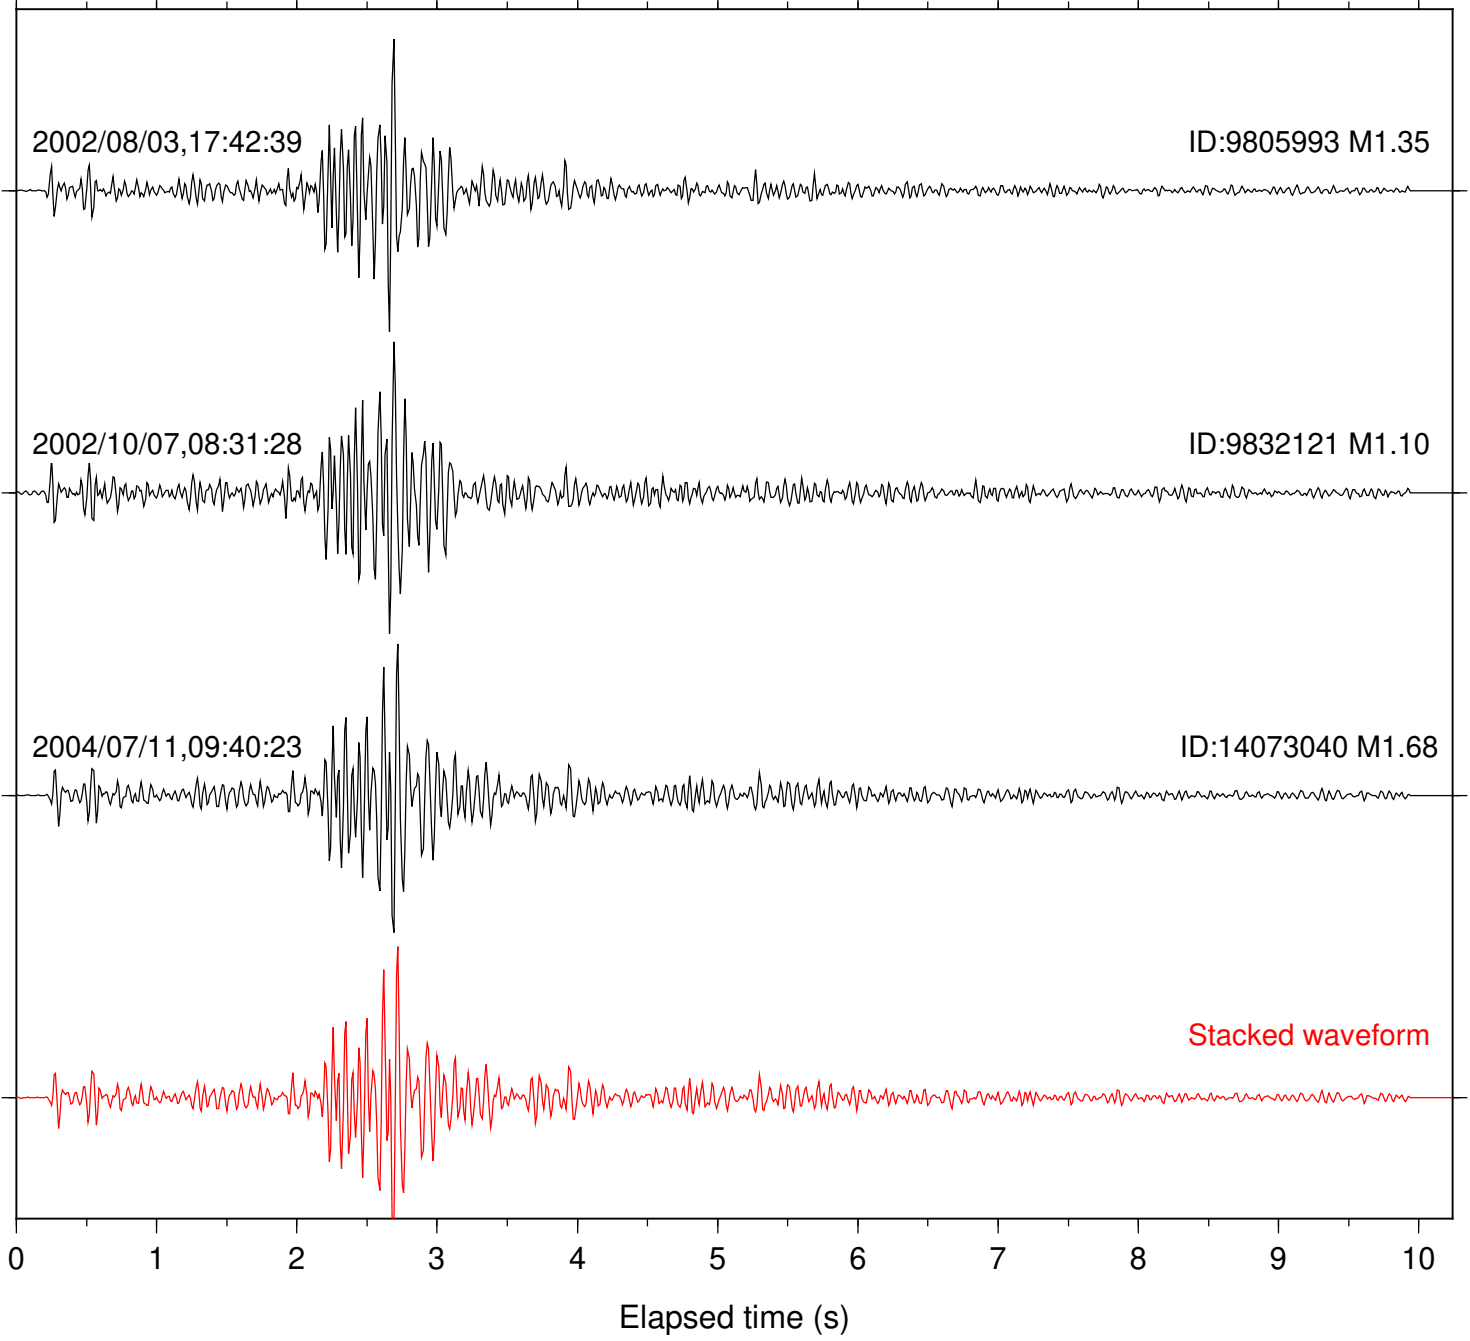

Station: BAC Com: EHZ

Focal depth: 15.06 km

Station: HMT2 Com: HHZ

Focal depth: 15.06 km

Station: PFO Com: HHZ

Focal depth: 15.13 km

Station: POB2 Com: HHZ

Focal depth: 15.06 km

Station: RDM Com: HHZ

Focal depth: 15.13 km

Station: SMER Com: HHZ

Focal depth: 15.13 km