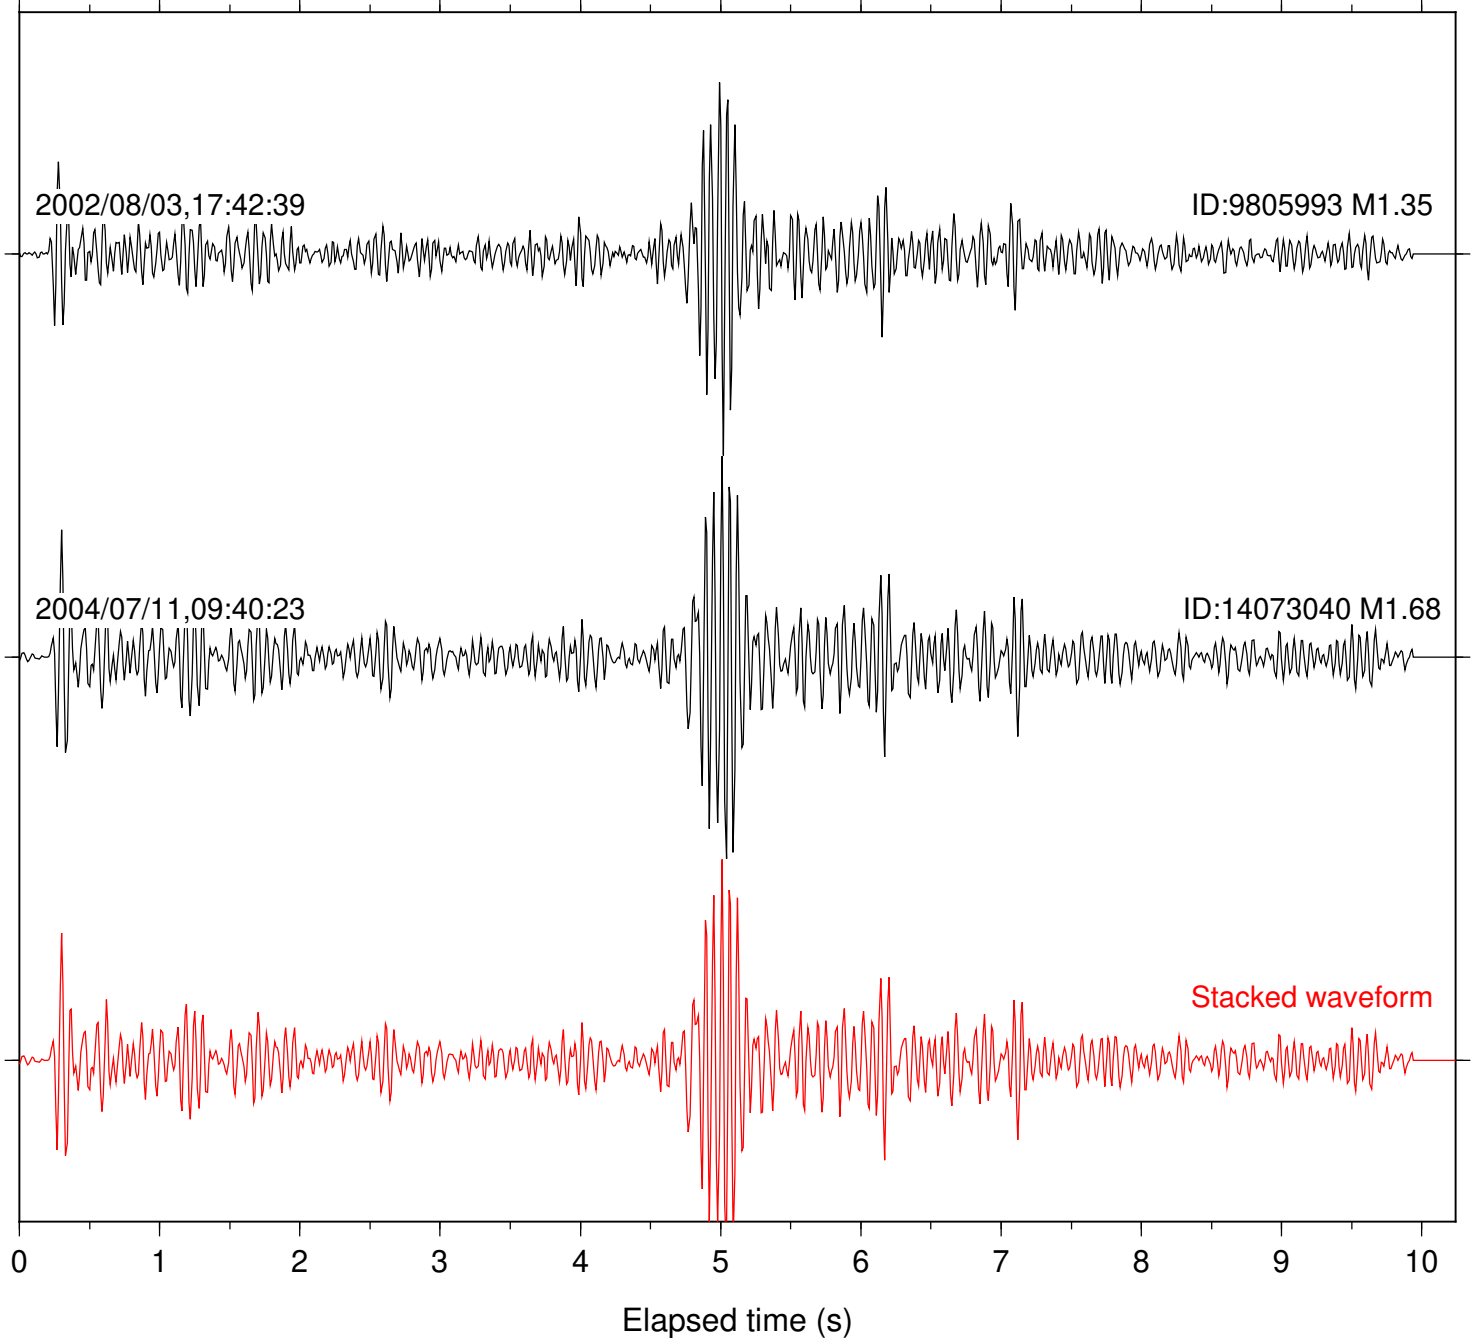

Station: BAC Com: EHZ

Focal depth: 15.06 km

Station: HMT2 Com: HHZ

Focal depth: 15.06 km

Station: PFO Com: HHZ

Focal depth: 15.13 km

Station: POB2 Com: HHZ

Focal depth: 15.06 km

Station: RDM Com: HHZ

Focal depth: 15.13 km

Station: SMER Com: HHZ

Focal depth: 15.13 km