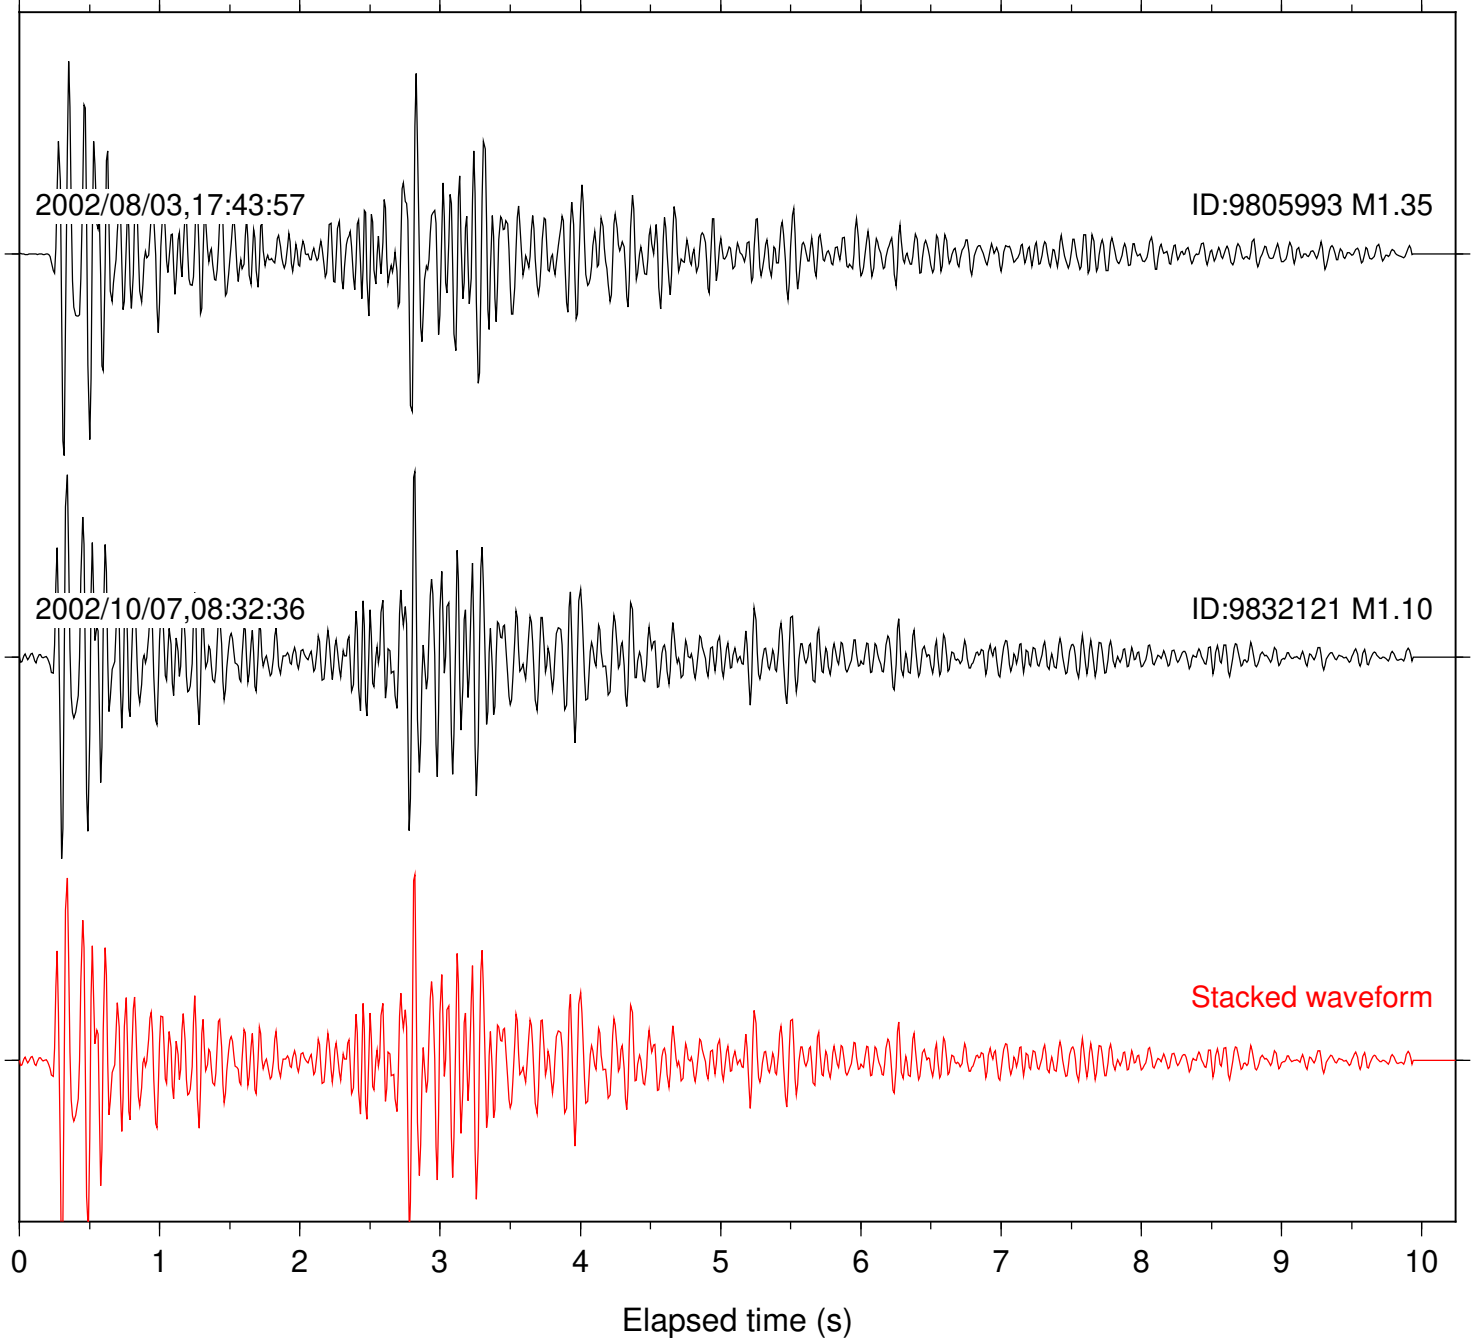

Station: BAC Com: EHZ

Focal depth: 15.06 km

Station: HMT2 Com: HHZ

Focal depth: 15.06 km

Station: PFO Com: HHZ

Focal depth: 15.13 km

Station: POB2 Com: HHZ

Focal depth: 15.06 km

Station: RDM Com: HHZ

Focal depth: 15.13 km

Station: SMER Com: HHZ

Focal depth: 15.13 km