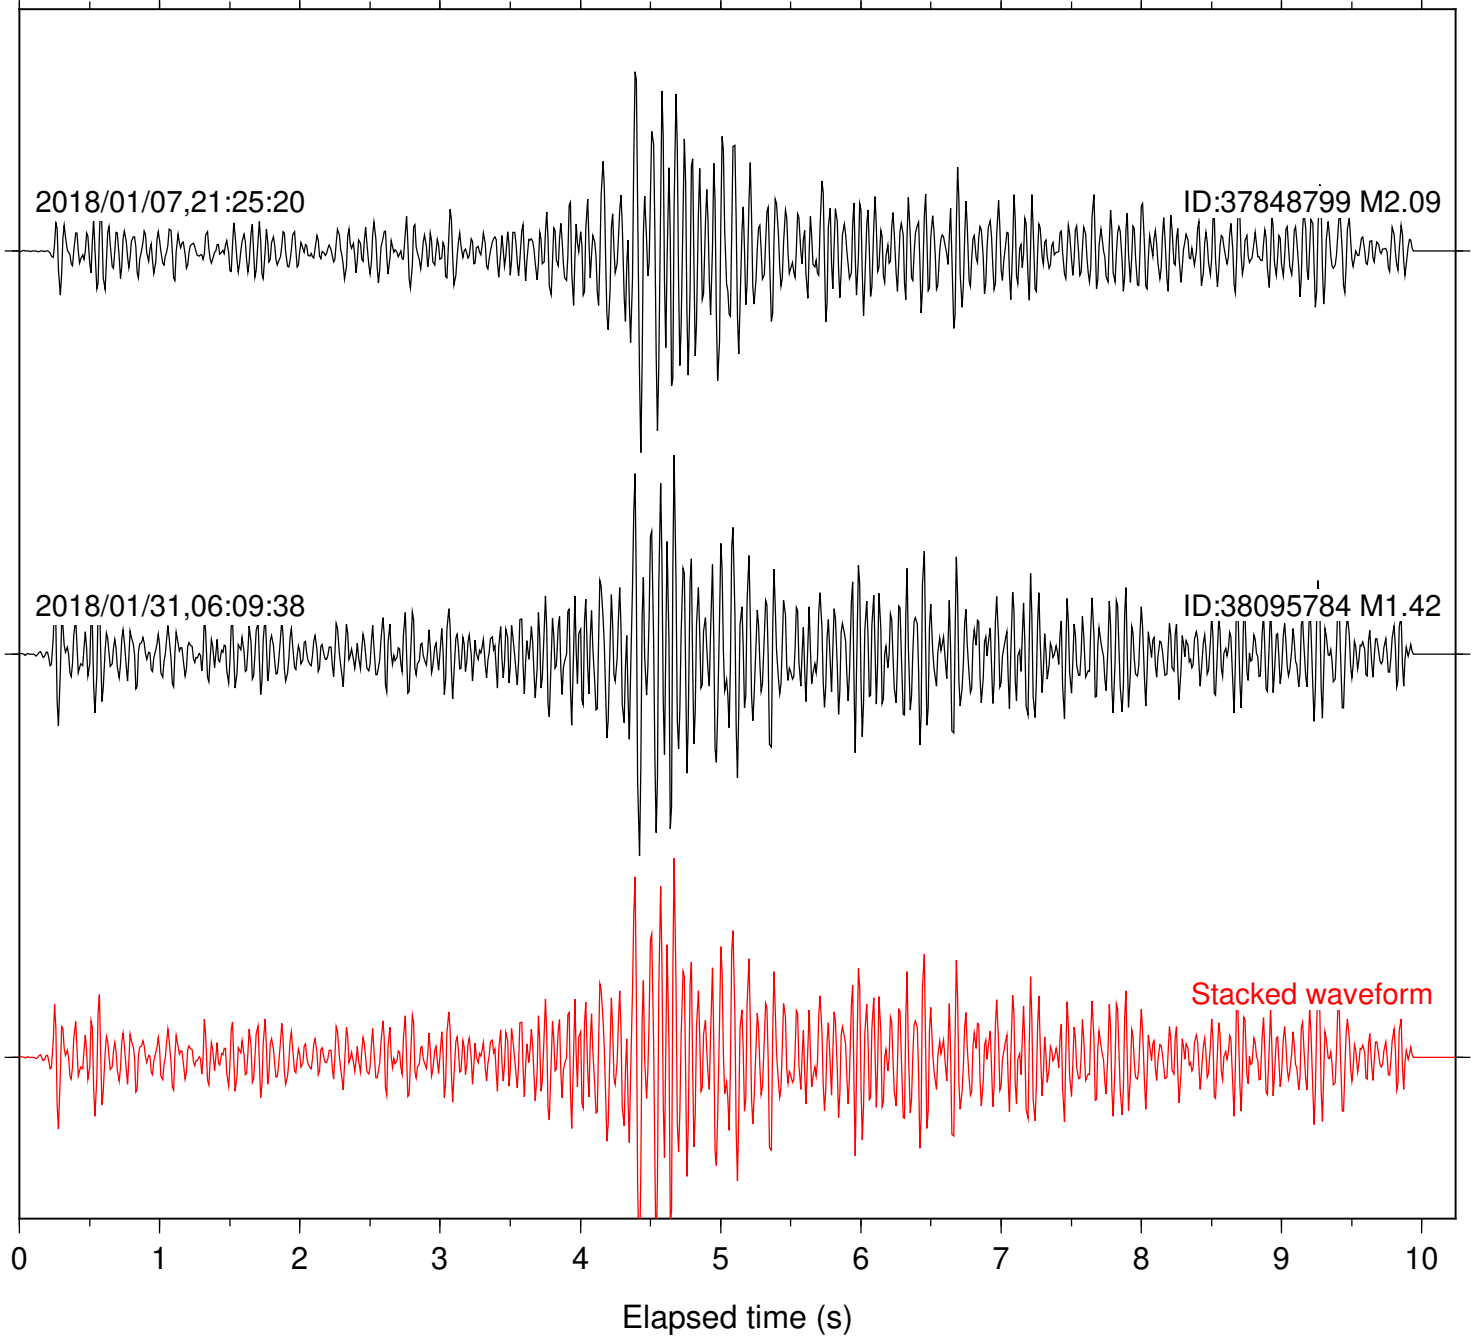

Focal depth: 6.30 km

Station: CSH Com: HHZ

Focal depth: 6.30 km

Station: DGR Com: HHZ

Focal depth: 6.30 km

Station: FRD Com: HHZ

Focal depth: 6.30 km

Station: HMT2 Com: HHZ

Focal depth: 6.30 km

Station: LKH Com: HHZ

Focal depth: 6.30 km

Station: LVA2 Com: HHZ

Focal depth: 6.30 km

Station: PFO Com: HHZ

Focal depth: 6.34 km

Station: PLM Com: HHZ

Focal depth: 6.30 km

Station: POB2 Com: HHZ

Focal depth: 6.30 km

Station: RDM Com: HHZ

Focal depth: 6.30 km

Station: RRSP Com: HHZ

Focal depth: 6.30 km

Station: SND Com: HHZ

Focal depth: 6.30 km