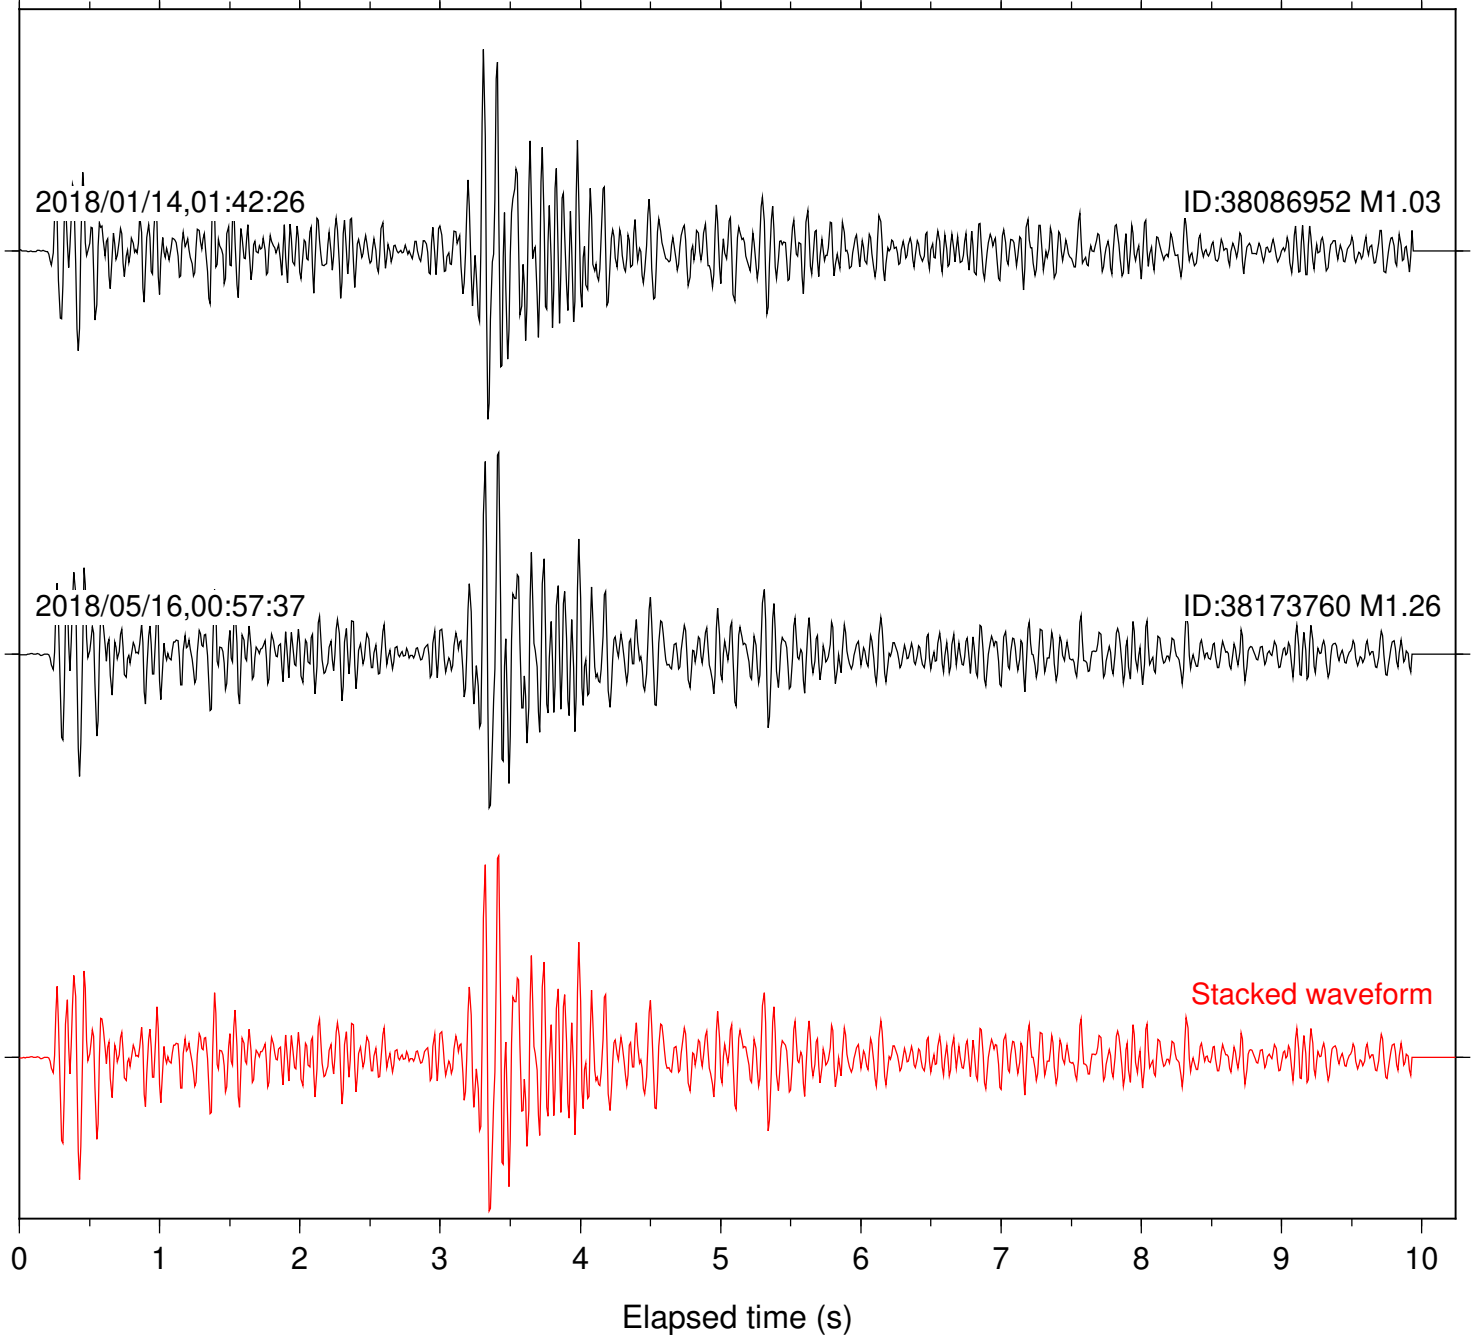

Stacked waveform

0 1 2 3 4 5 6 7 8 9 10

Elapsed time (s)

Station: B946 Com: EHZ

Focal depth: 6.30 km

Station: BAC Com: EHZ

Focal depth: 6.30 km

Station: CRY Com: HHZ

Focal depth: 6.30 km

Station: CSH Com: HHZ

Focal depth: 6.30 km

Station: DGR Com: HHZ

Focal depth: 6.30 km

Station: FRD Com: HHZ

Focal depth: 6.30 km

Station: HMT2 Com: HHZ

Focal depth: 6.30 km

Station: POB2 Com: HHZ

Focal depth: 6.30 km

Station: RDM Com: HHZ

Focal depth: 6.30 km

Station: RRSP Com: HHZ

Focal depth: 6.30 km

Station: SND Com: HHZ

Focal depth: 6.30 km