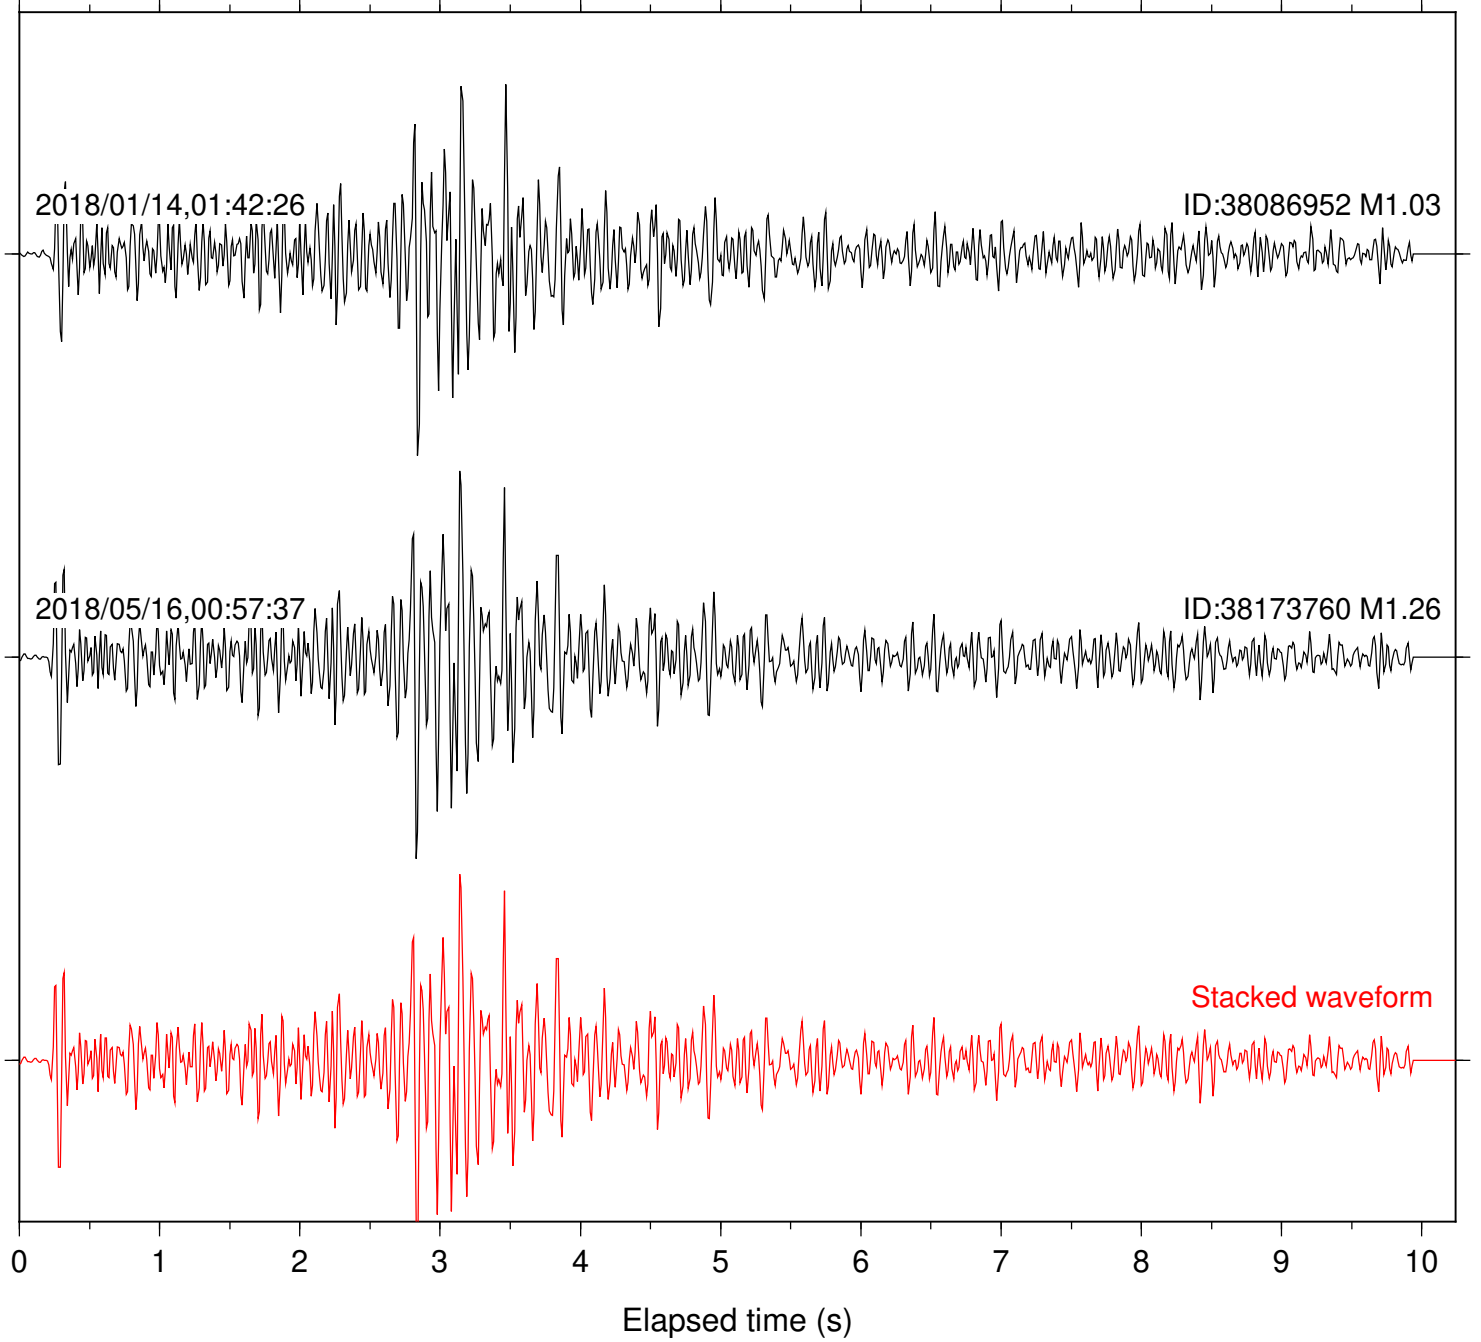

Station: B081 Com: EHZ

Focal depth: 6.30 km

Station: B082 Com: EHZ

Focal depth: 6.30 km

Station: B084 Com: EHZ

Focal depth: 6.30 km

Station: B087 Com: EHZ

Focal depth: 6.30 km

Station: B088 Com: EHZ

Focal depth: 6.30 km

Station: B093 Com: EHZ

Focal depth: 6.30 km

2018/01/14,01:42:26

ID:38086952 M1.03

2018/05/16,00:57:37

ID:38173760 M1.26

Focal depth: 6.30 km

Station: CSH Com: HHZ

Focal depth: 6.30 km

Station: DGR Com: HHZ

Focal depth: 6.30 km

Station: FRD Com: HHZ

Focal depth: 6.30 km

Station: HMT2 Com: HHZ

Focal depth: 6.30 km