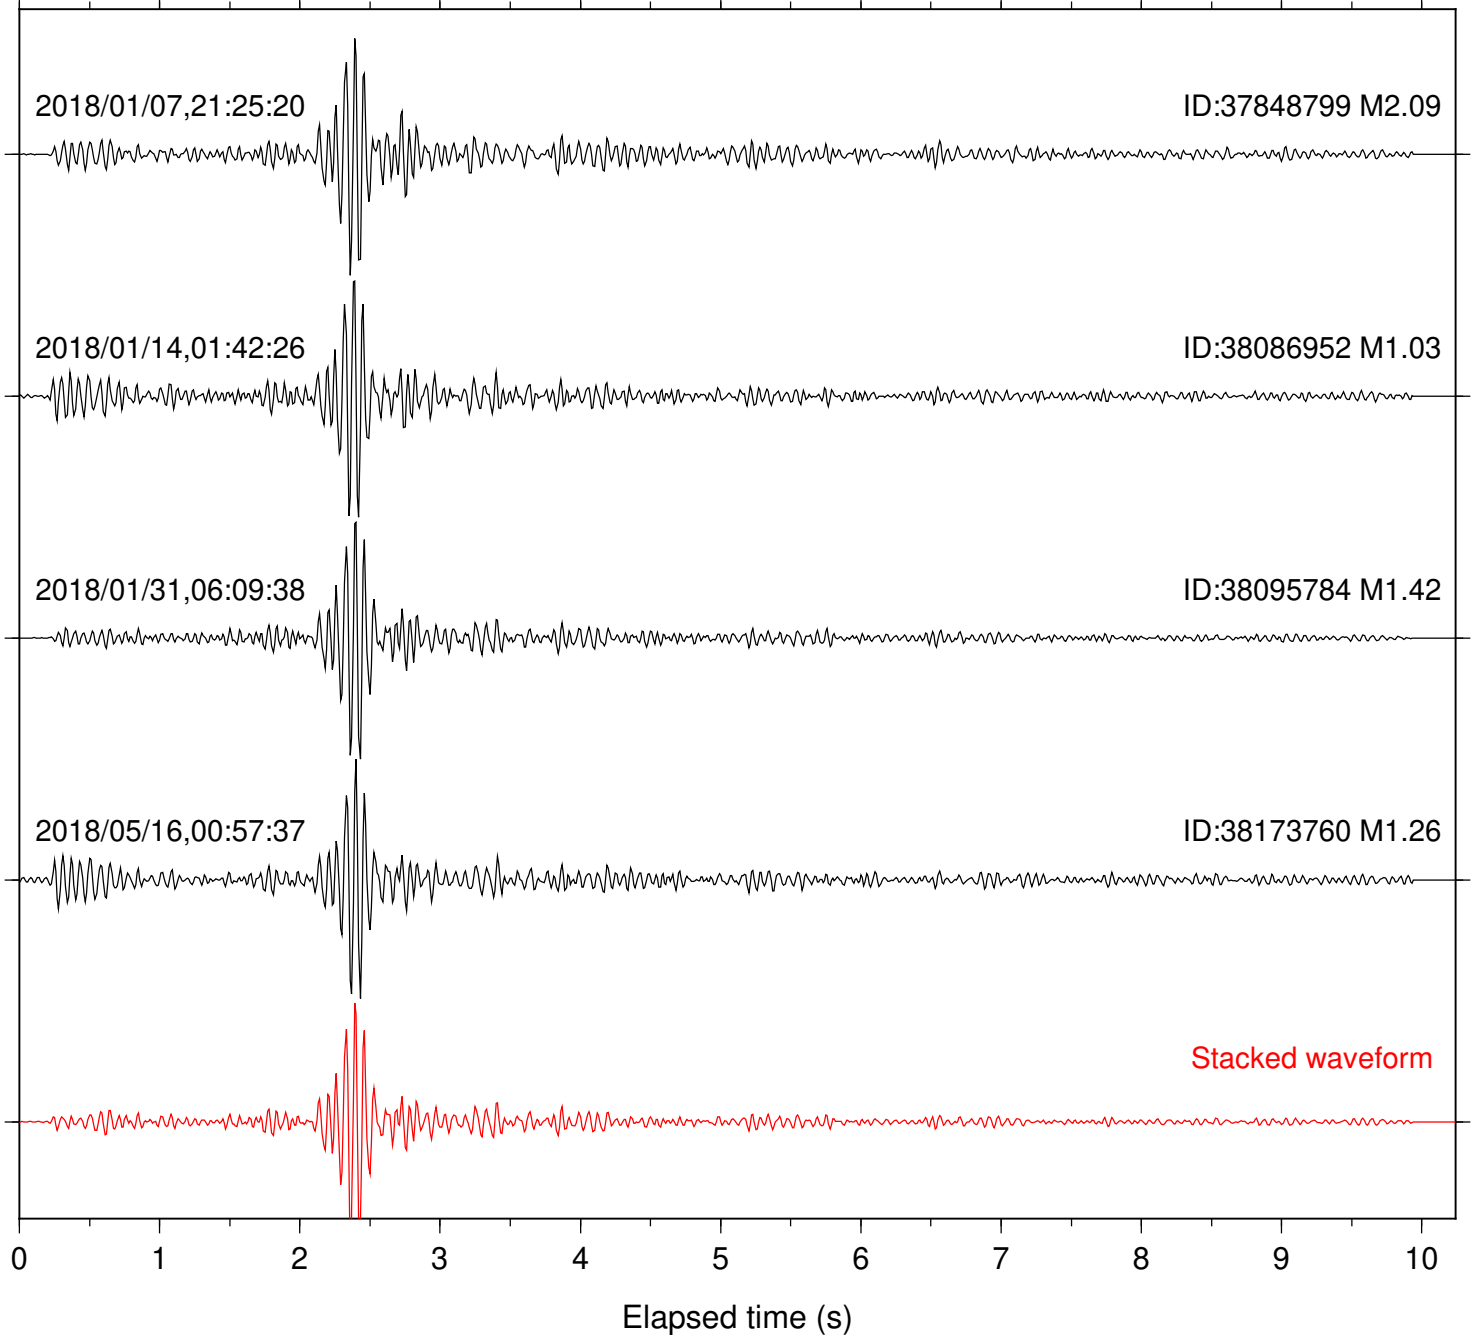

Focal depth: 6.30 km

Station: CSH Com: HHZ

Focal depth: 6.30 km

Station: DGR Com: HHZ

Focal depth: 6.30 km

Station: FRD Com: HHZ

Focal depth: 6.30 km

Station: HMT2 Com: HHZ

Focal depth: 6.30 km

Station: LKH Com: HHZ

Focal depth: 6.30 km

Station: LVA2 Com: HHZ

Focal depth: 6.30 km

Station: PFO Com: HHZ

Focal depth: 6.34 km

Station: PLM Com: HHZ

Focal depth: 6.30 km

Station: POB2 Com: HHZ

Focal depth: 6.30 km

Station: RDM Com: HHZ

Focal depth: 6.30 km

Station: RRSP Com: HHZ

Focal depth: 6.30 km

Station: SND Com: HHZ

Focal depth: 6.30 km