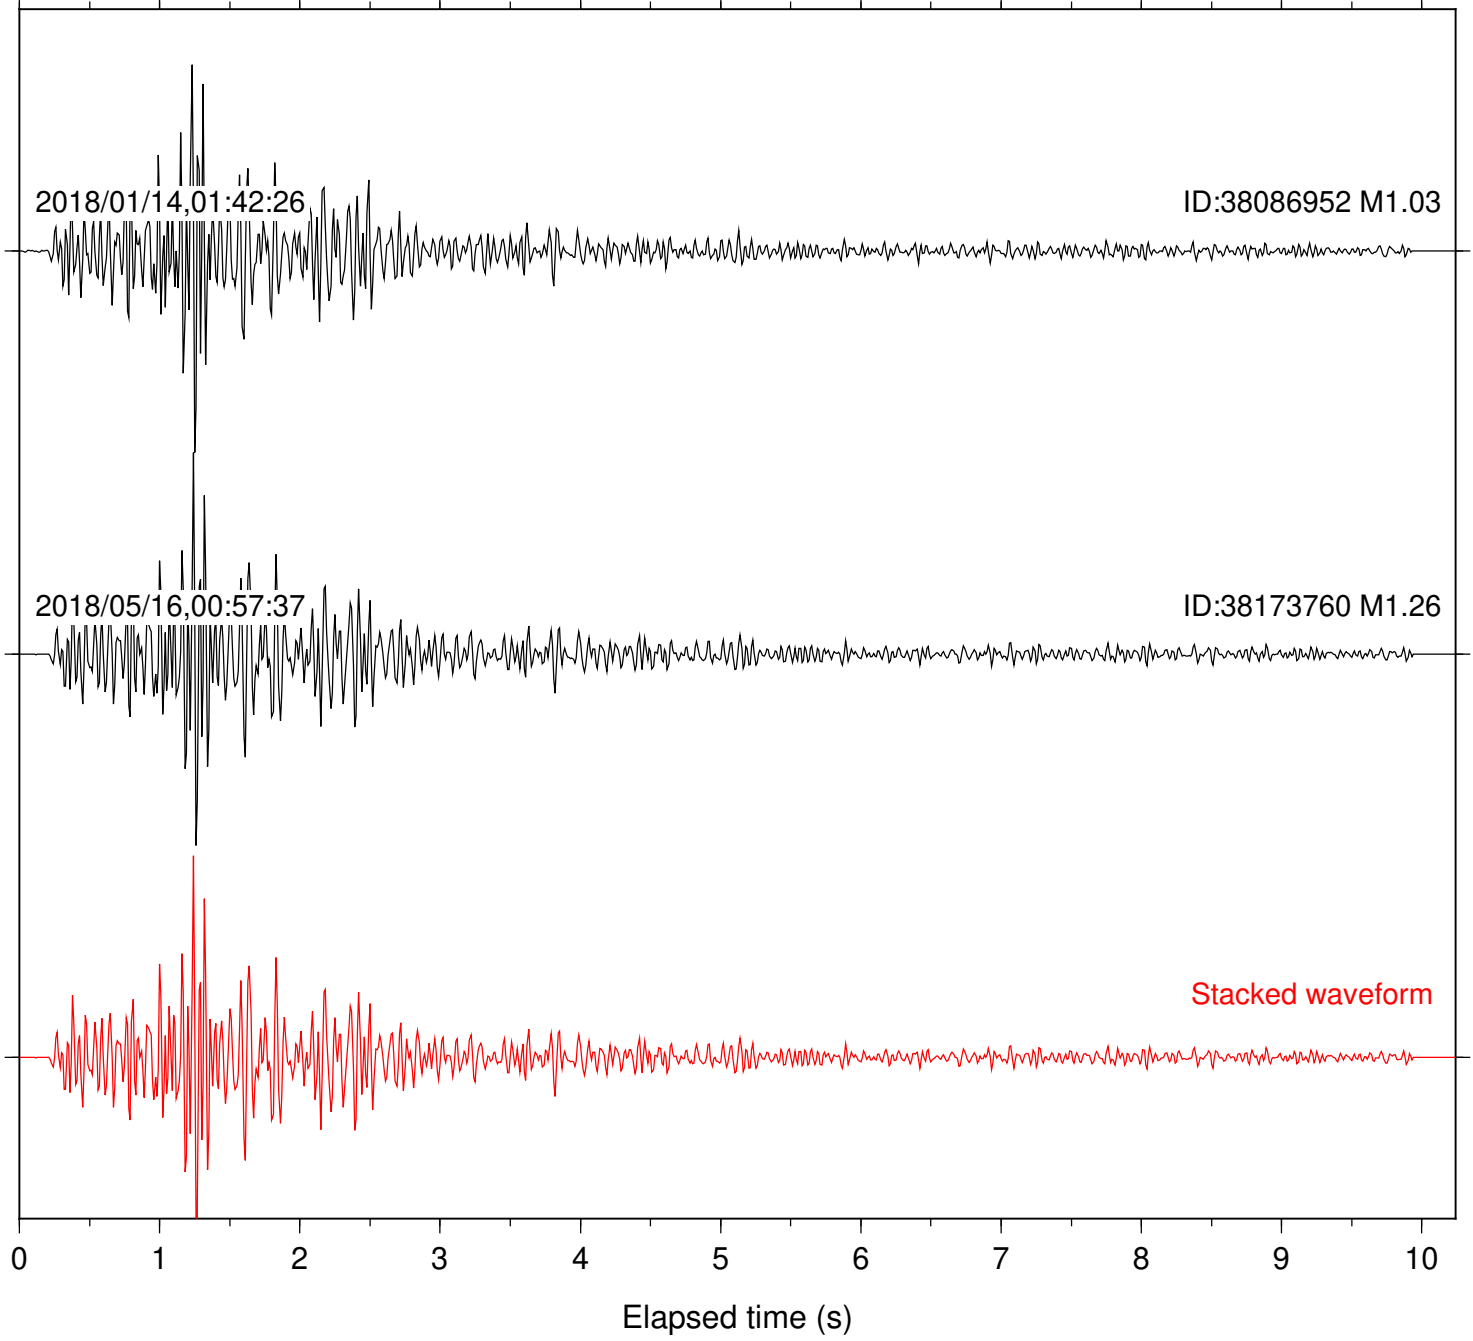

Stacked waveform

0 1 2 3 4 5 6 7 8 9 10

Elapsed time (s)

Station: B946 Com: EHZ

Focal depth: 6.30 km

Station: BAC Com: EHZ

Focal depth: 6.30 km

Station: CRY Com: HHZ

Focal depth: 6.30 km

Station: CSH Com: HHZ

Focal depth: 6.30 km

Station: DGR Com: HHZ

Focal depth: 6.30 km

Station: FRD Com: HHZ

Focal depth: 6.30 km

Station: HMT2 Com: HHZ

Focal depth: 6.30 km

Station: LKH Com: HHZ

Focal depth: 6.30 km

Station: LVA2 Com: HHZ

Focal depth: 6.30 km

Station: PFO Com: HHZ

Focal depth: 6.34 km

Station: PLM Com: HHZ

Focal depth: 6.30 km