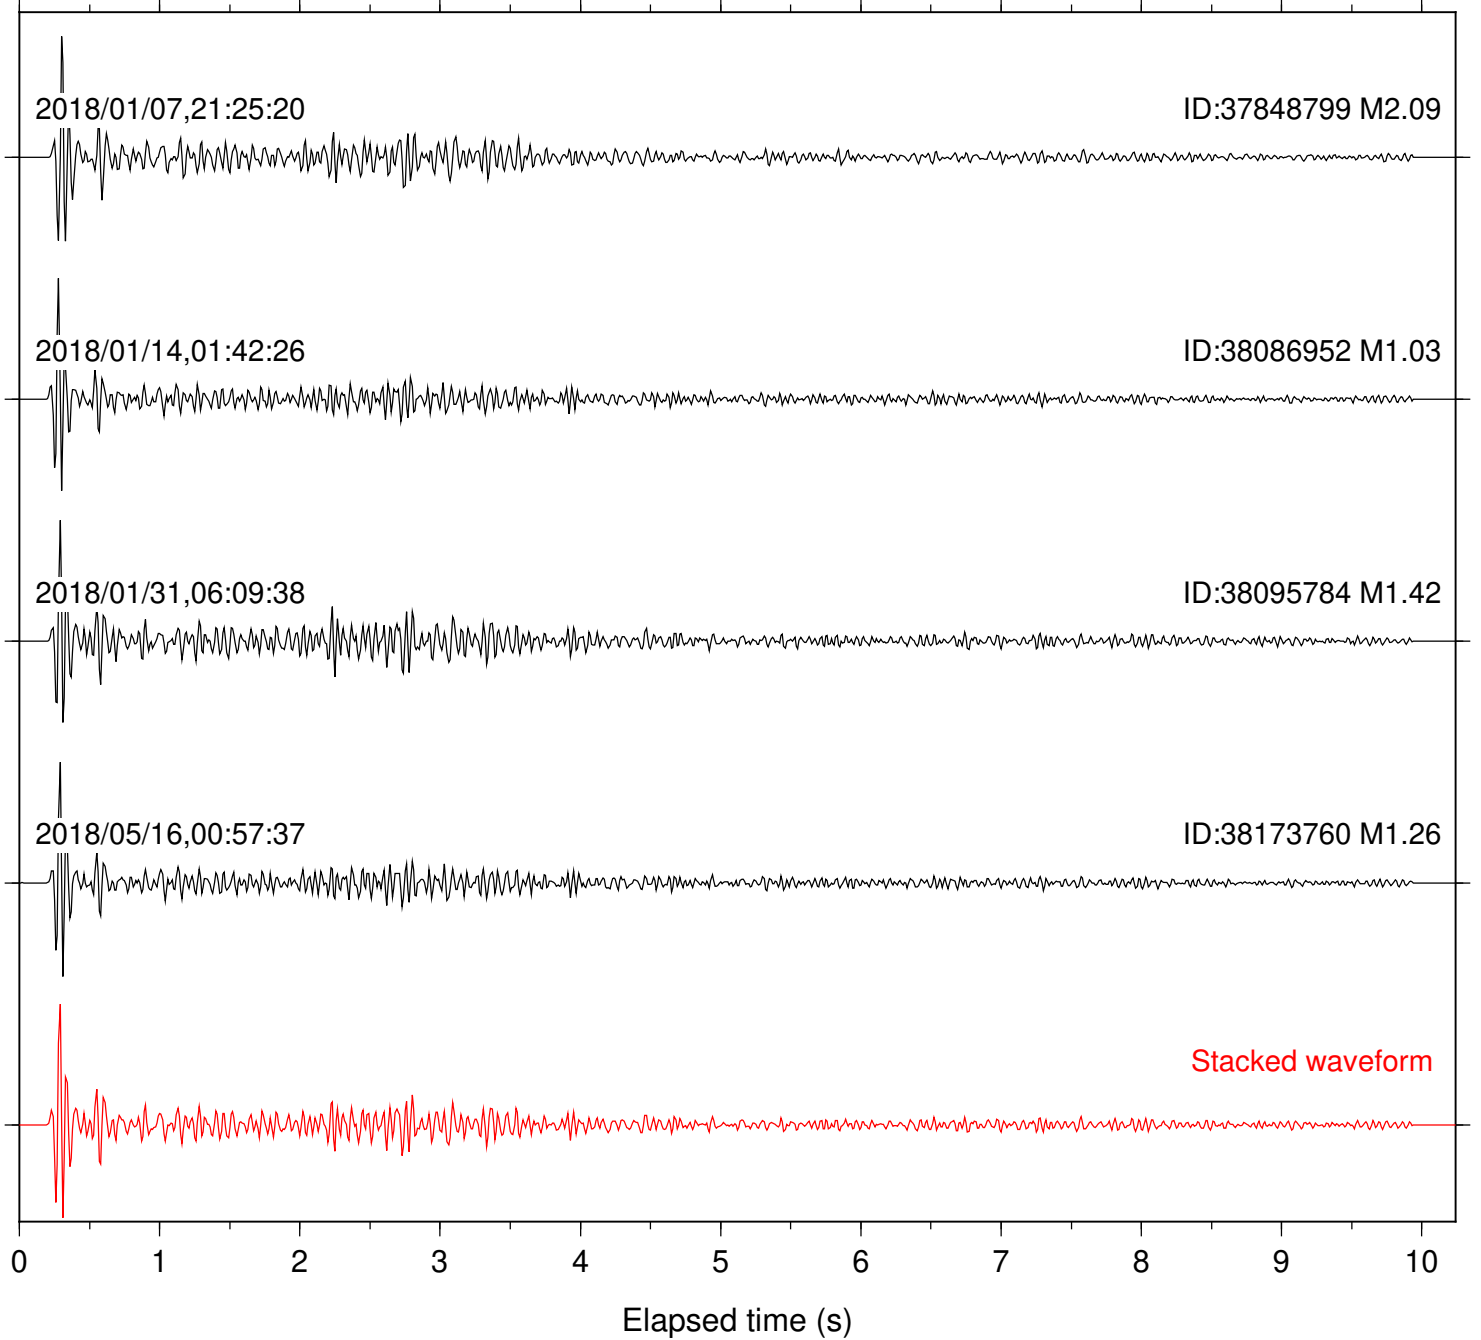

Focal depth: 6.30 km

Station: CSH Com: HHZ

Focal depth: 6.30 km

Station: DGR Com: HHZ

Focal depth: 6.30 km

Station: FRD Com: HHZ

Focal depth: 6.30 km

Station: HMT2 Com: HHZ

Focal depth: 6.30 km

Station: LKH Com: HHZ

Focal depth: 6.30 km

Station: LVA2 Com: HHZ

Focal depth: 6.30 km

Station: PFO Com: HHZ

Focal depth: 6.34 km

Station: PLM Com: HHZ

Focal depth: 6.30 km

Station: POB2 Com: HHZ

Focal depth: 6.30 km

Station: RDM Com: HHZ

Focal depth: 6.30 km

Station: RRSP Com: HHZ

Focal depth: 6.30 km

Station: SND Com: HHZ

Focal depth: 6.30 km