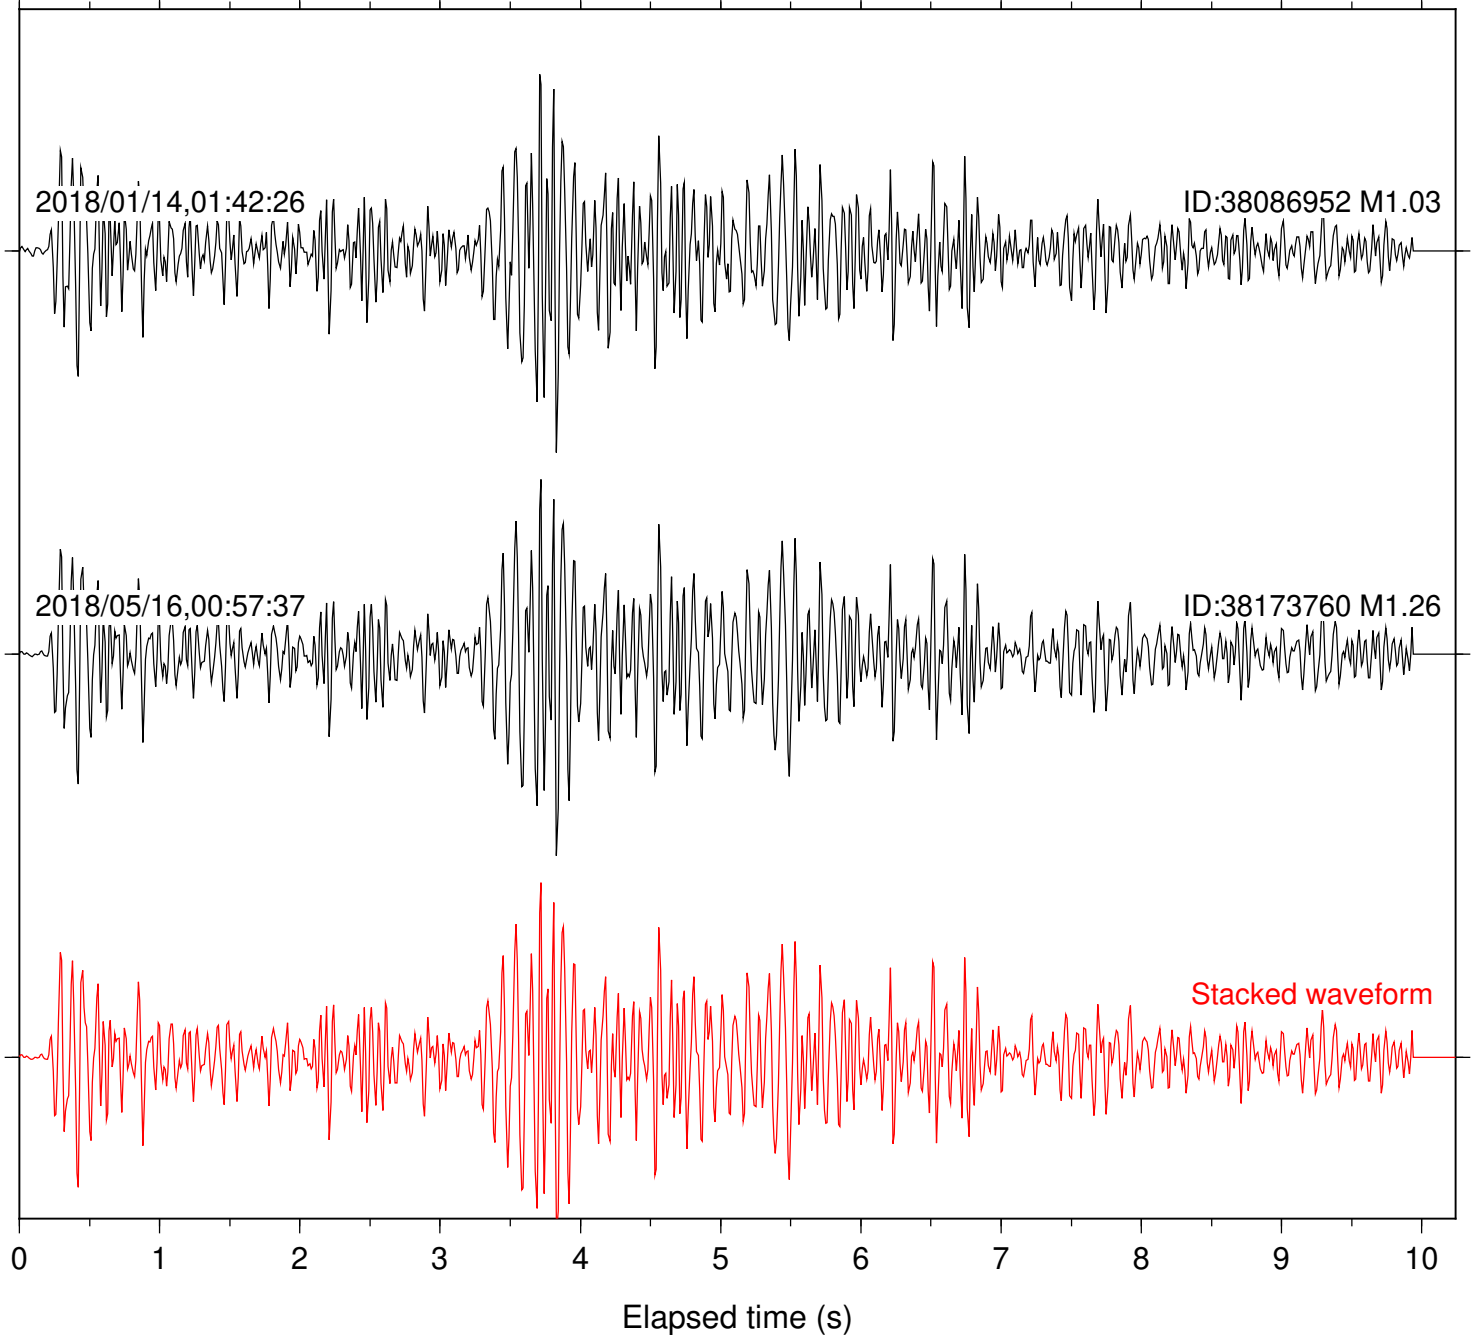

Stacked waveform

0 1 2 3 4 5 6 7 8 9 10

Elapsed time (s)

Station: B946 Com: EHZ

Focal depth: 6.30 km

Station: BAC Com: EHZ

Focal depth: 6.30 km

Station: CRY Com: HHZ

Focal depth: 6.30 km

Station: CSH Com: HHZ

Focal depth: 6.30 km

Station: DGR Com: HHZ

Focal depth: 6.30 km

Station: FRD Com: HHZ

Focal depth: 6.30 km

Station: HMT2 Com: HHZ

Focal depth: 6.30 km

Station: POB2 Com: HHZ

Focal depth: 6.30 km

Station: RDM Com: HHZ

Focal depth: 6.30 km

Station: RRSP Com: HHZ

Focal depth: 6.30 km

Station: SND Com: HHZ

Focal depth: 6.30 km