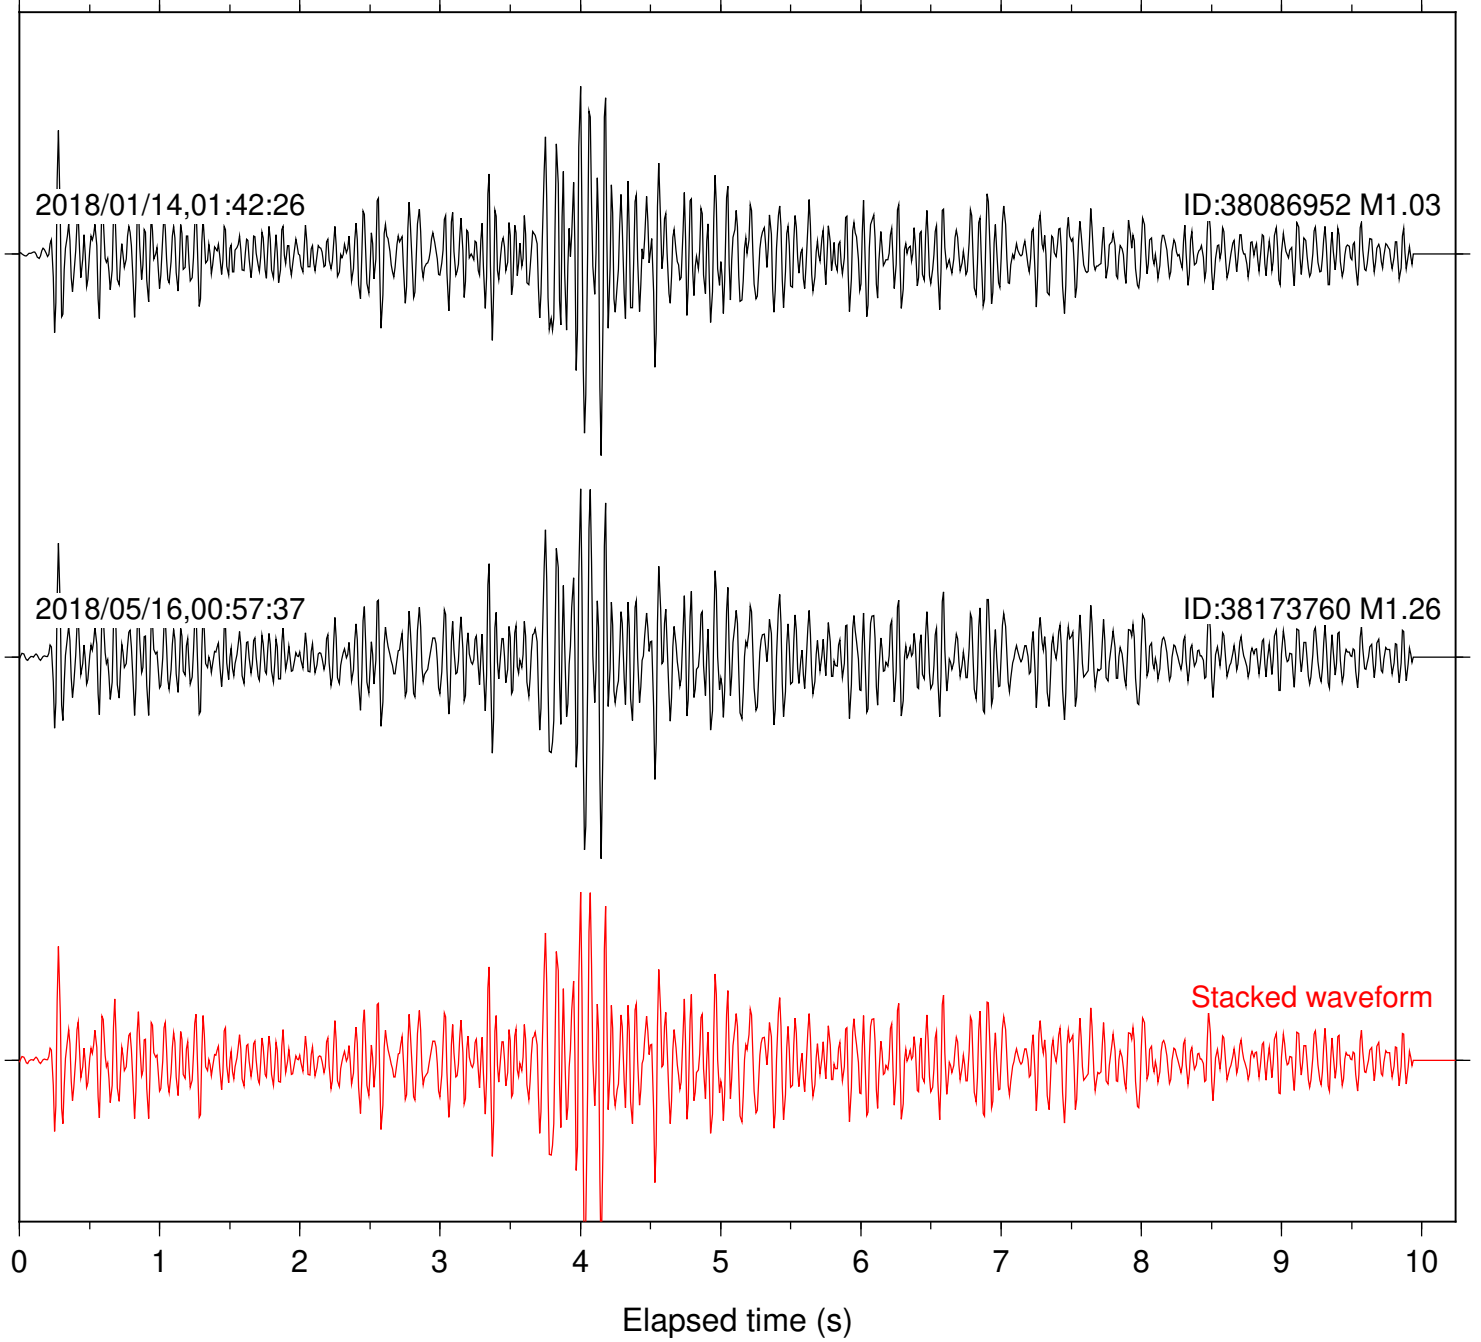

Focal depth: 6.30 km

Station: CSH Com: HHZ

Focal depth: 6.30 km

Station: DGR Com: HHZ

Focal depth: 6.30 km

Station: FRD Com: HHZ

Focal depth: 6.30 km

Station: HMT2 Com: HHZ

Focal depth: 6.30 km

Station: LKH Com: HHZ

Focal depth: 6.30 km

Station: LVA2 Com: HHZ

Focal depth: 6.30 km

Station: PFO Com: HHZ

Focal depth: 6.34 km

Station: PLM Com: HHZ

Focal depth: 6.30 km

Station: POB2 Com: HHZ

Focal depth: 6.30 km

Station: RDM Com: HHZ

Focal depth: 6.30 km

Station: RRSP Com: HHZ

Focal depth: 6.30 km

Station: SND Com: HHZ

Focal depth: 6.30 km