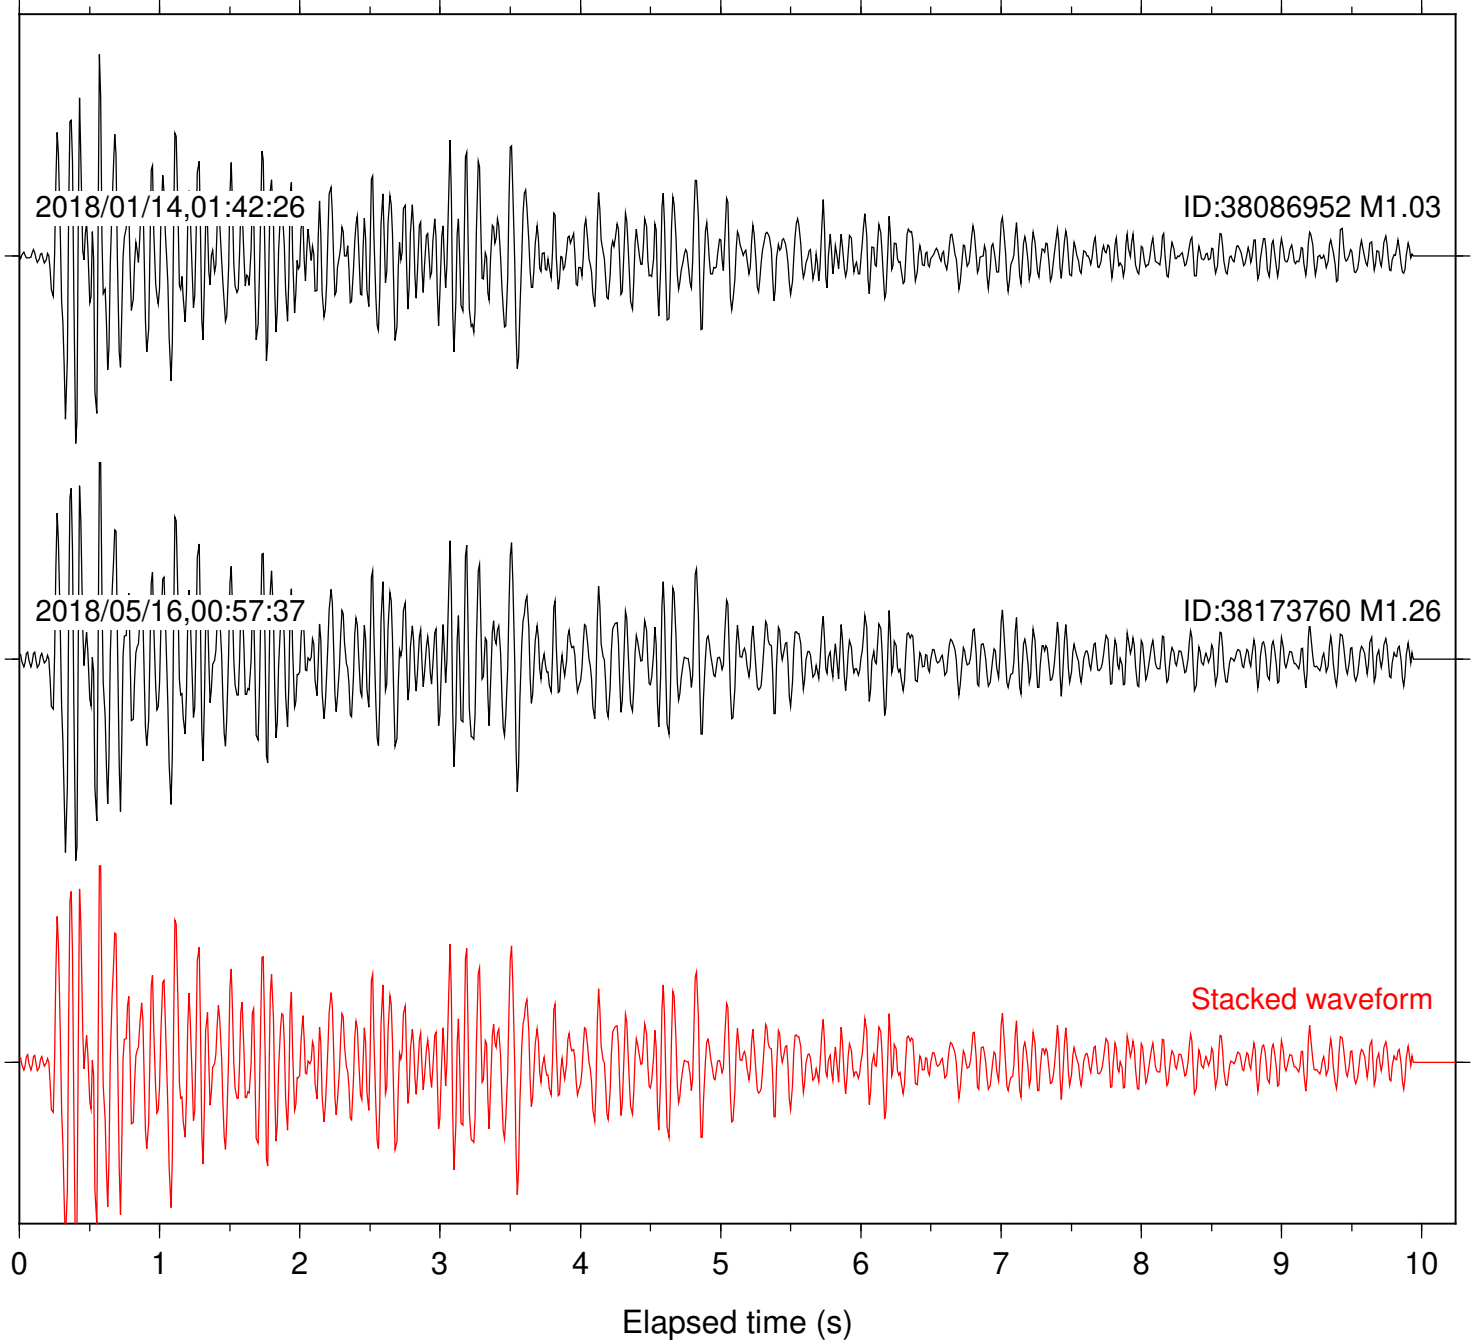

Focal depth: 6.30 km

Station: CSH Com: HHZ

Focal depth: 6.30 km

Station: DGR Com: HHZ

Focal depth: 6.30 km

Station: FRD Com: HHZ

Focal depth: 6.30 km

Station: HMT2 Com: HHZ

Focal depth: 6.30 km

Station: LKH Com: HHZ

Focal depth: 6.30 km

Station: LVA2 Com: HHZ

Focal depth: 6.30 km

Station: PFO Com: HHZ

Focal depth: 6.34 km

Station: PLM Com: HHZ

Focal depth: 6.30 km

Station: POB2 Com: HHZ

Focal depth: 6.30 km

Station: RDM Com: HHZ

Focal depth: 6.30 km

Station: RRSP Com: HHZ

Focal depth: 6.30 km

Station: SND Com: HHZ

Focal depth: 6.30 km