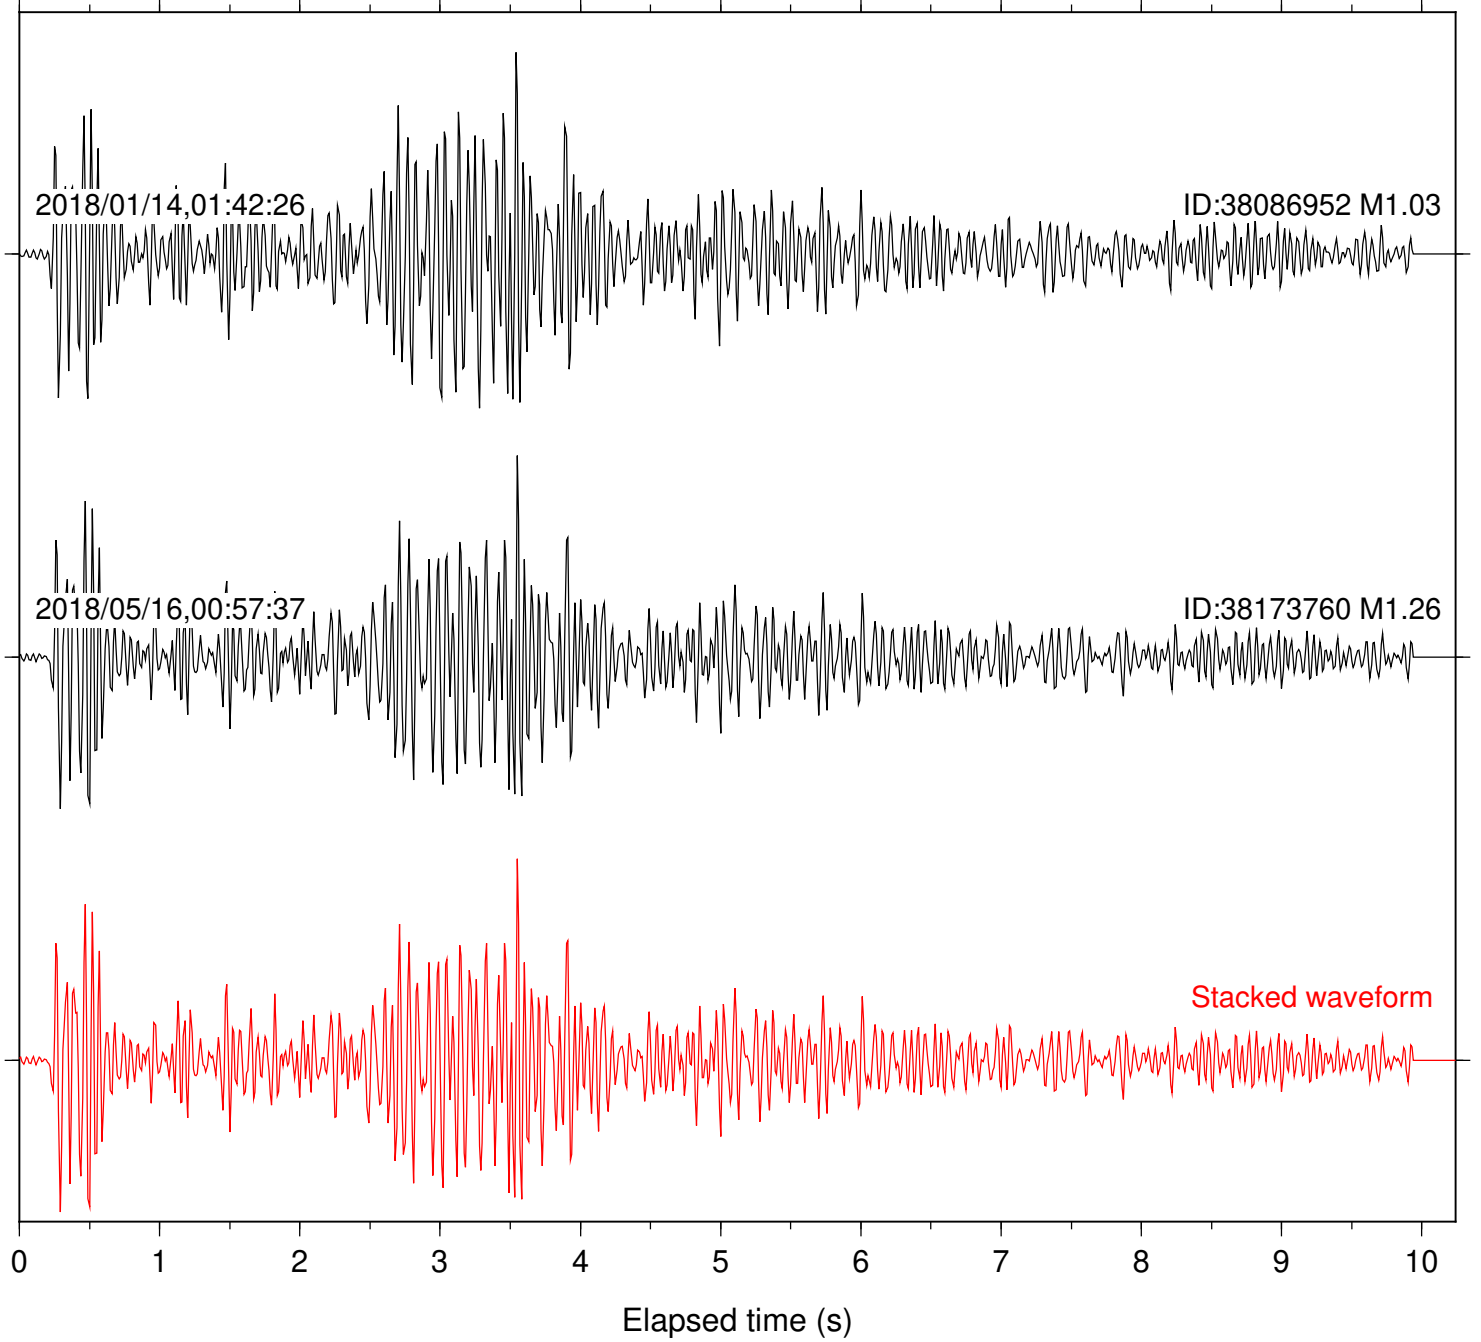

Focal depth: 6.30 km

Station: CSH Com: HHZ

Focal depth: 6.30 km

Station: DGR Com: HHZ

Focal depth: 6.30 km

Station: FRD Com: HHZ

Focal depth: 6.30 km

Station: HMT2 Com: HHZ

Focal depth: 6.30 km

Station: LKH Com: HHZ

Focal depth: 6.30 km

Station: LVA2 Com: HHZ

Focal depth: 6.30 km

Station: PFO Com: HHZ

Focal depth: 6.34 km

Station: PLM Com: HHZ

Focal depth: 6.30 km

Station: POB2 Com: HHZ

Focal depth: 6.30 km

Station: RDM Com: HHZ

Focal depth: 6.30 km

Station: RRSP Com: HHZ

Focal depth: 6.30 km

Station: SND Com: HHZ

Focal depth: 6.30 km