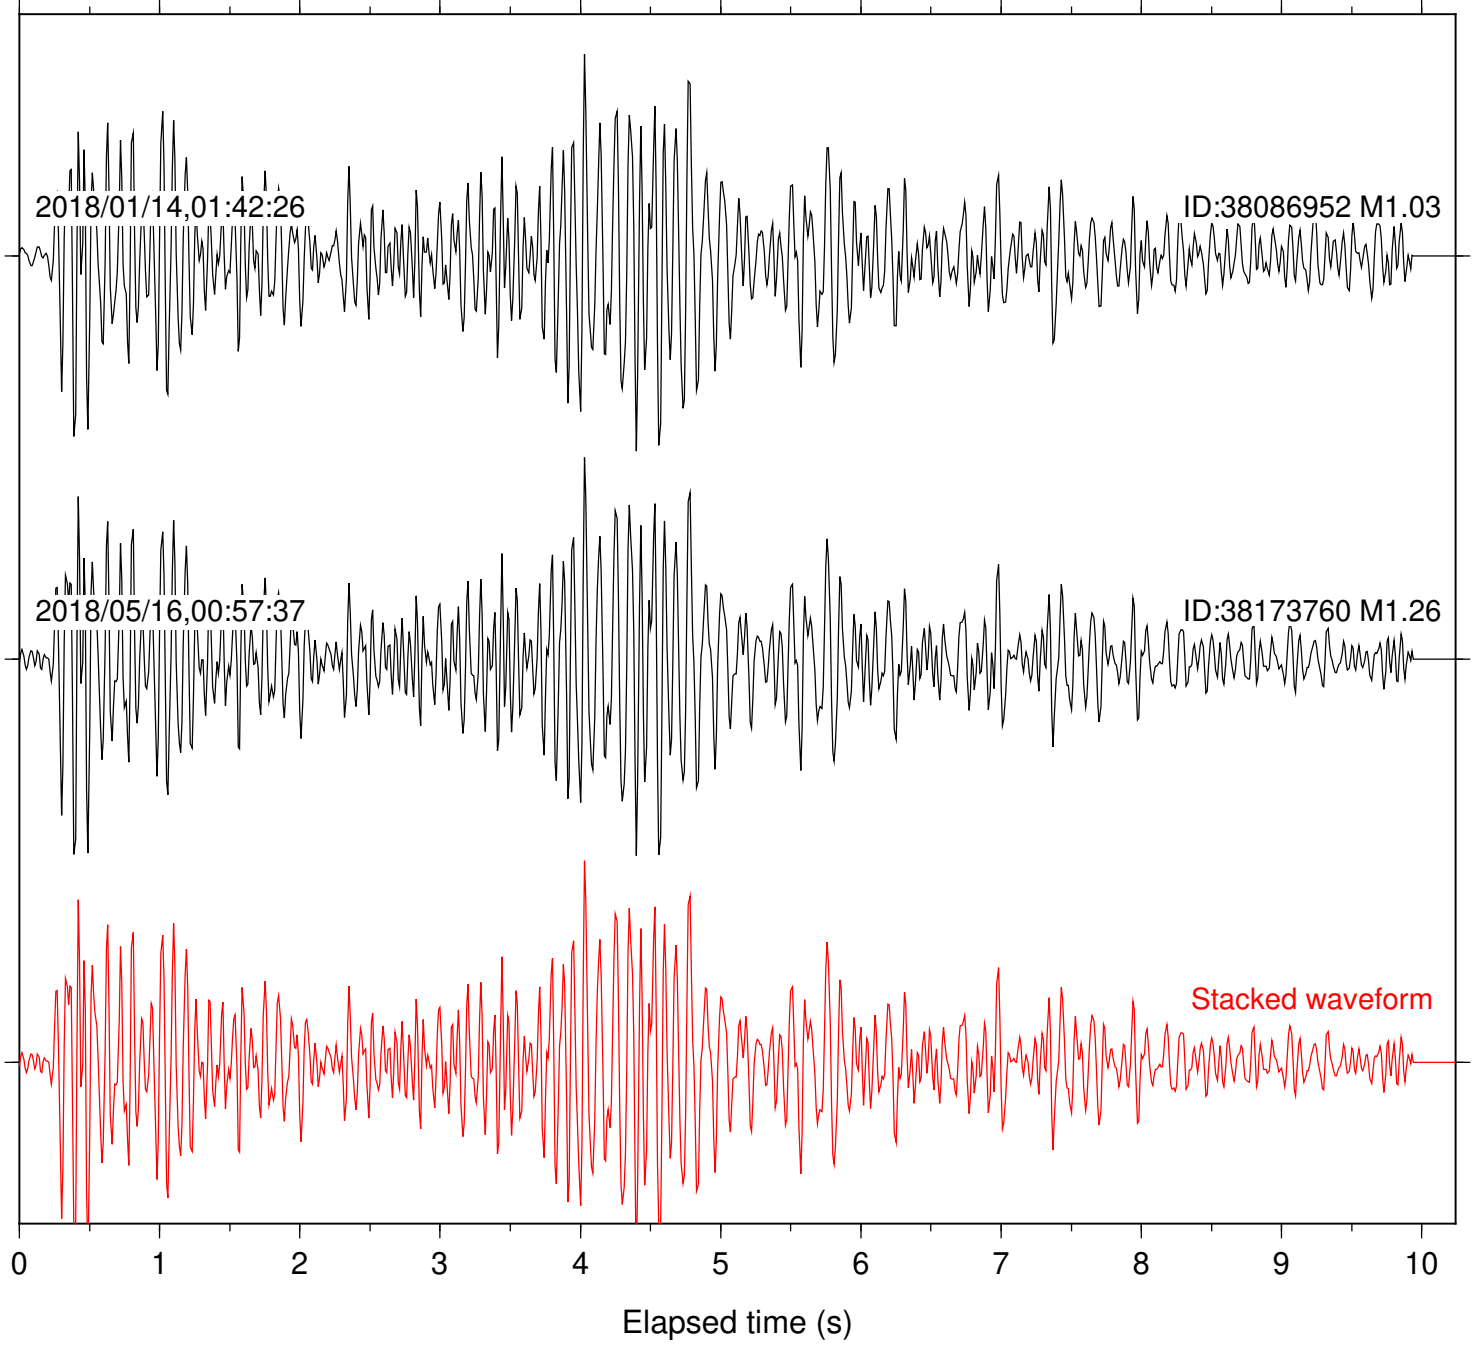

Focal depth: 6.30 km

Station: CSH Com: HHZ

Focal depth: 6.30 km

Station: DGR Com: HHZ

Focal depth: 6.30 km

Station: FRD Com: HHZ

Focal depth: 6.30 km

Station: HMT2 Com: HHZ

Focal depth: 6.30 km

Station: LKH Com: HHZ

Focal depth: 6.30 km

Station: LVA2 Com: HHZ

Focal depth: 6.30 km

Station: PFO Com: HHZ

Focal depth: 6.34 km

Station: PLM Com: HHZ

Focal depth: 6.30 km

Station: POB2 Com: HHZ

Focal depth: 6.30 km

Station: RDM Com: HHZ

Focal depth: 6.30 km

Station: RRSP Com: HHZ

Focal depth: 6.30 km

Station: SND Com: HHZ

Focal depth: 6.30 km