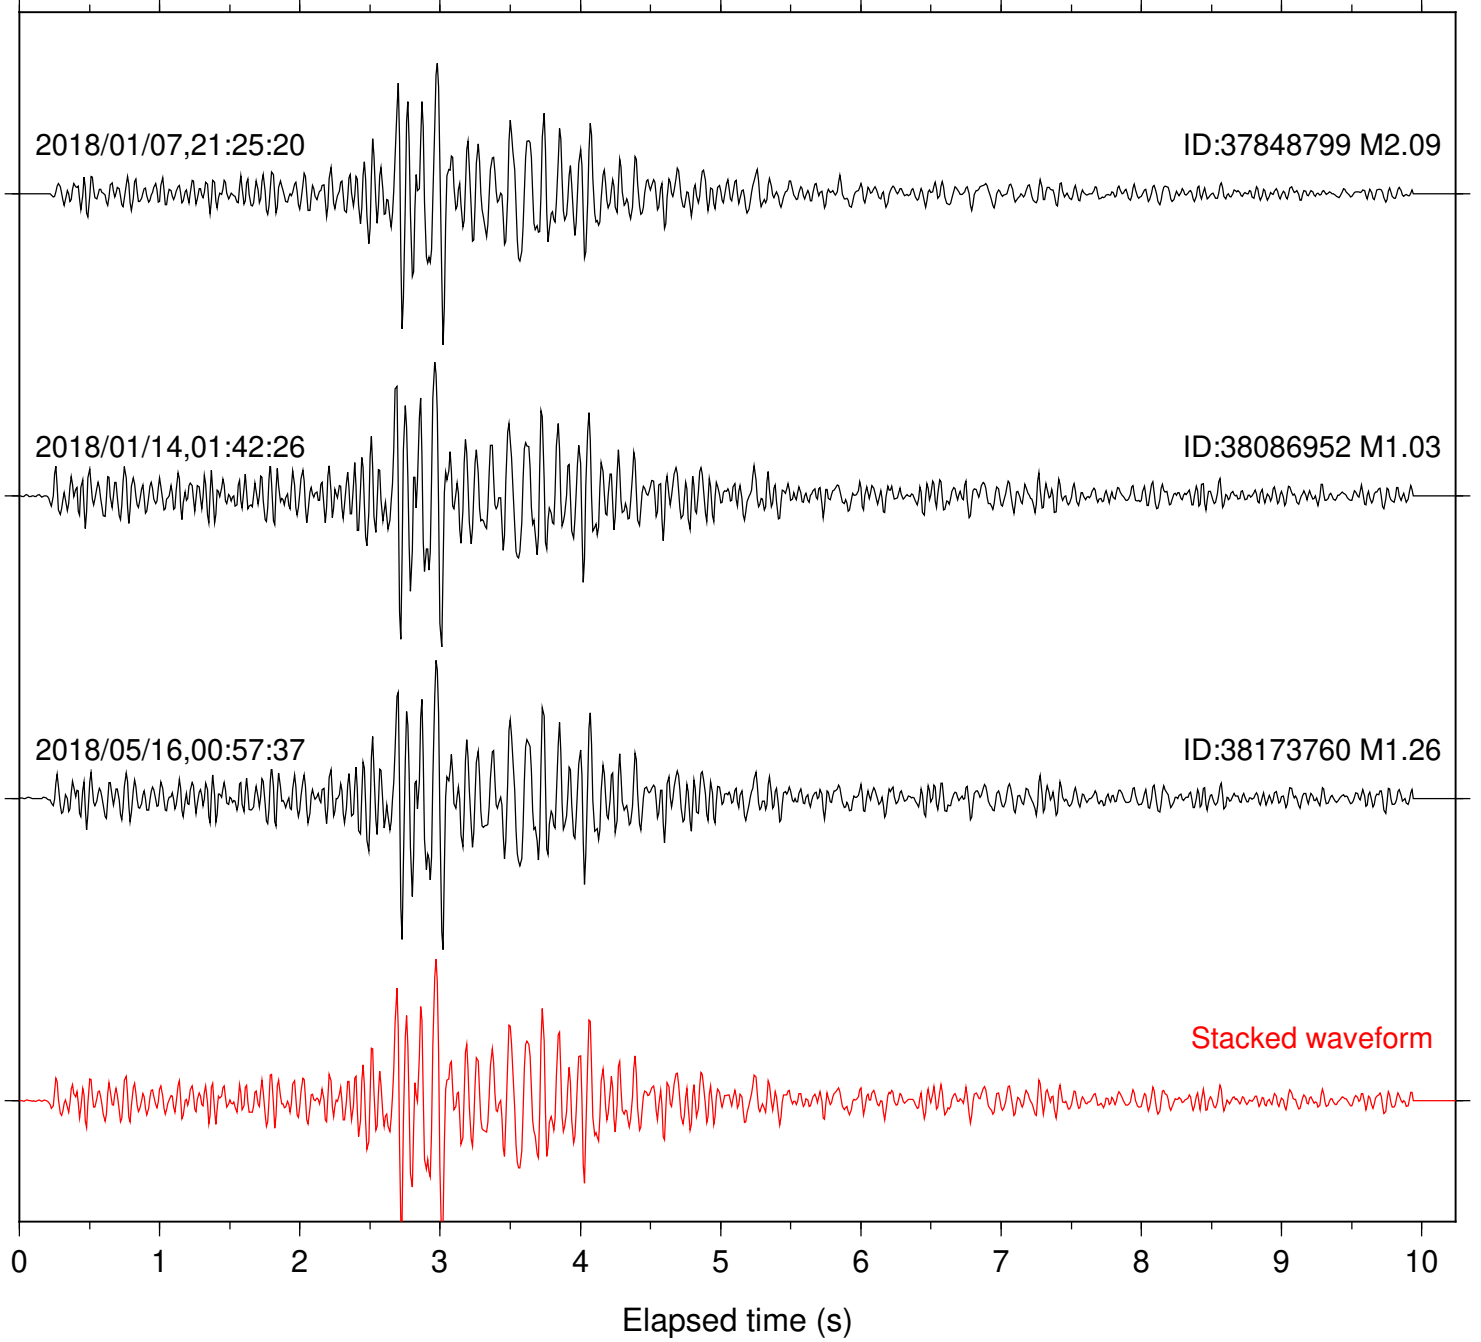

Stacked waveform

0 1 2 3 4 5 6 7 8 9 10

Elapsed time (s)

Station: B946 Com: EHZ

Focal depth: 6.30 km

Station: BAC Com: EHZ

Focal depth: 6.30 km

Station: CRY Com: HHZ

Focal depth: 6.30 km

Station: CSH Com: HHZ

Focal depth: 6.30 km

Station: DGR Com: HHZ

Focal depth: 6.30 km

Station: FRD Com: HHZ

Focal depth: 6.30 km

Station: HMT2 Com: HHZ

Focal depth: 6.30 km

Station: POB2 Com: HHZ

Focal depth: 6.30 km

Station: RDM Com: HHZ

Focal depth: 6.30 km

Station: RRSP Com: HHZ

Focal depth: 6.30 km

Station: SND Com: HHZ

Focal depth: 6.30 km