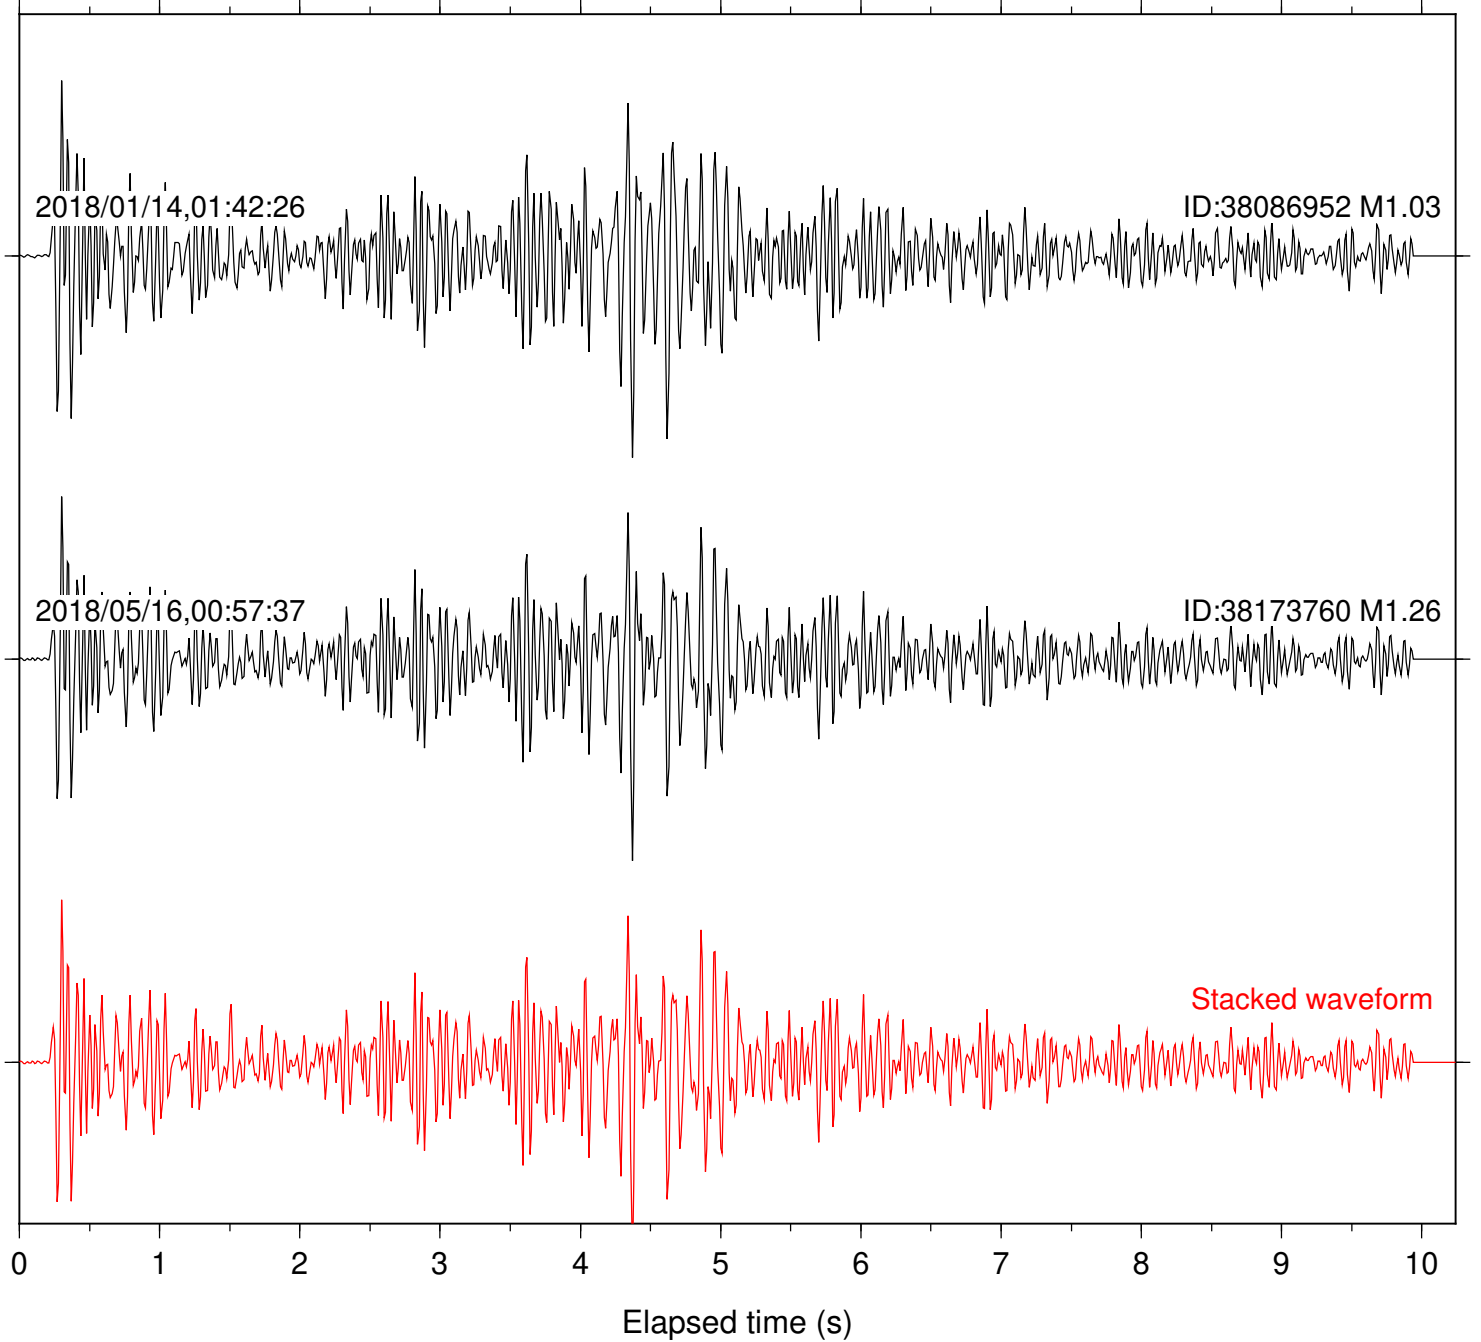

Focal depth: 6.30 km

Station: CSH Com: HHZ

Focal depth: 6.30 km

Station: DGR Com: HHZ

Focal depth: 6.30 km

Station: FRD Com: HHZ

Focal depth: 6.30 km

Station: HMT2 Com: HHZ

Focal depth: 6.30 km

Station: LKH Com: HHZ

Focal depth: 6.30 km

Station: LVA2 Com: HHZ

Focal depth: 6.30 km

Station: PFO Com: HHZ

Focal depth: 6.34 km

Station: PLM Com: HHZ

Focal depth: 6.30 km

Station: POB2 Com: HHZ

Focal depth: 6.30 km

Station: RDM Com: HHZ

Focal depth: 6.30 km

Station: RRSP Com: HHZ

Focal depth: 6.30 km

Station: SND Com: HHZ

Focal depth: 6.30 km