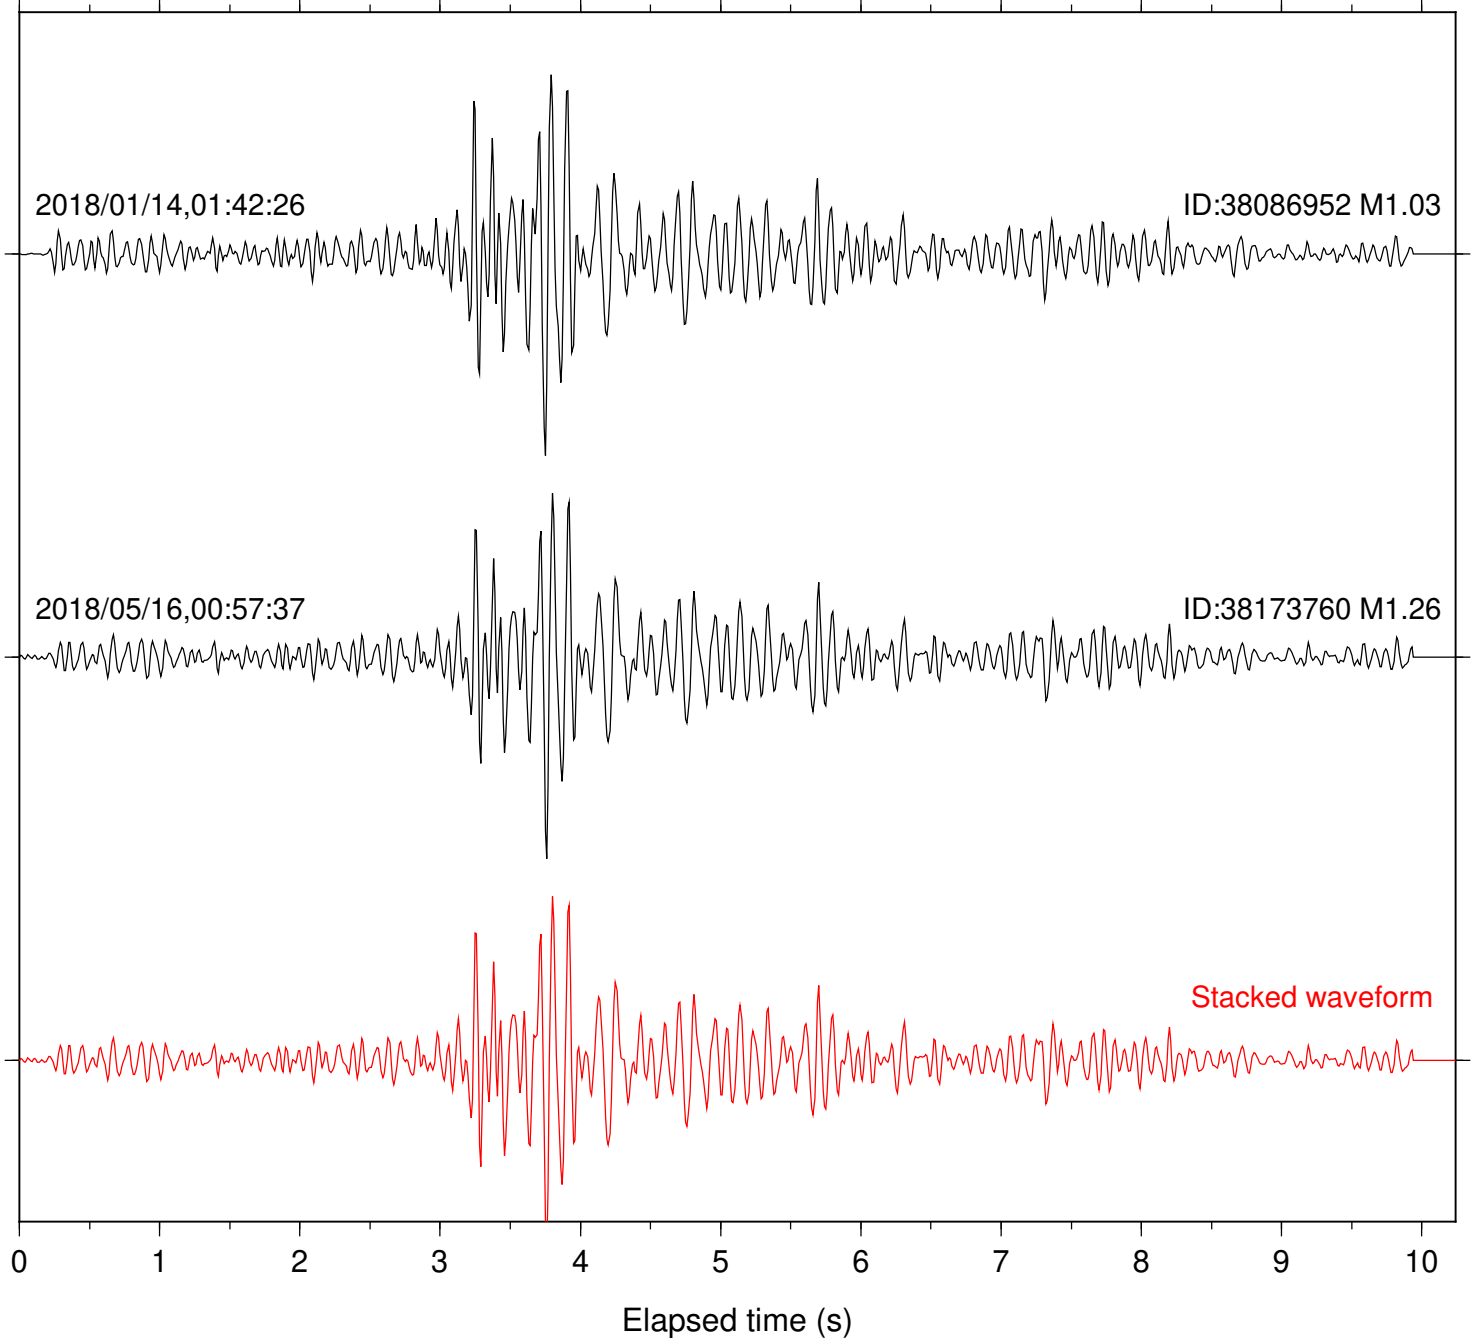

Focal depth: 6.30 km

Station: CSH Com: HHZ

Focal depth: 6.30 km

Station: DGR Com: HHZ

Focal depth: 6.30 km

Station: FRD Com: HHZ

Focal depth: 6.30 km

Station: HMT2 Com: HHZ

Focal depth: 6.30 km

Station: LKH Com: HHZ

Focal depth: 6.30 km

Station: LVA2 Com: HHZ

Focal depth: 6.30 km

Station: PFO Com: HHZ

Focal depth: 6.34 km

Station: PLM Com: HHZ

Focal depth: 6.30 km

Station: POB2 Com: HHZ

Focal depth: 6.30 km

Station: RDM Com: HHZ

Focal depth: 6.30 km

Station: RRSP Com: HHZ

Focal depth: 6.30 km

Station: SND Com: HHZ

Focal depth: 6.30 km