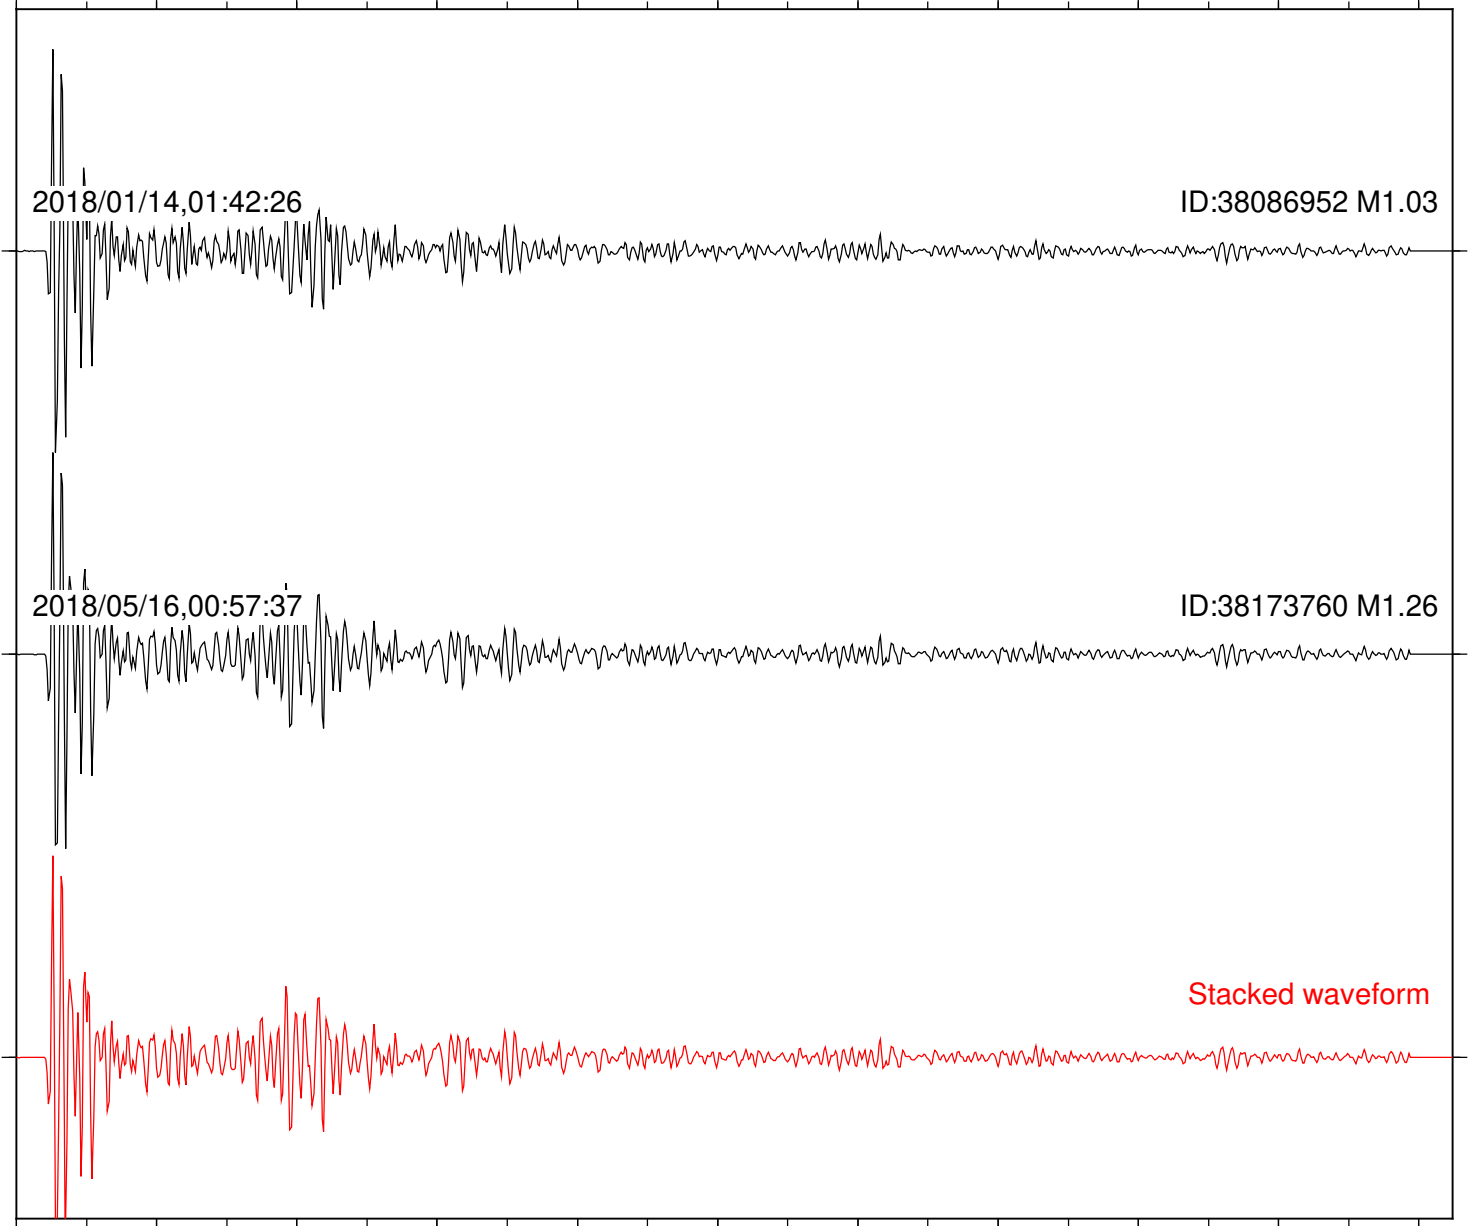

Station: B081 Com: EHZ

Focal depth: 6.30 km

Station: B082 Com: EHZ

Focal depth: 6.30 km

Station: B084 Com: EHZ

Focal depth: 6.30 km

Station: B087 Com: EHZ

Focal depth: 6.30 km

Station: B088 Com: EHZ

Focal depth: 6.30 km

Station: B093 Com: EHZ

Focal depth: 6.30 km

2018/01/14,01:42:26

ID:38086952 M1.03

2018/05/16,00:57:37

ID:38173760 M1.26

Stacked waveform

0 1 2 3 4 5 6 7 8 9 10

Elapsed time (s)

Station: B946 Com: EHZ

Focal depth: 6.30 km

Station: BAC Com: EHZ

Focal depth: 6.30 km

Station: CRY Com: HHZ

Focal depth: 6.30 km