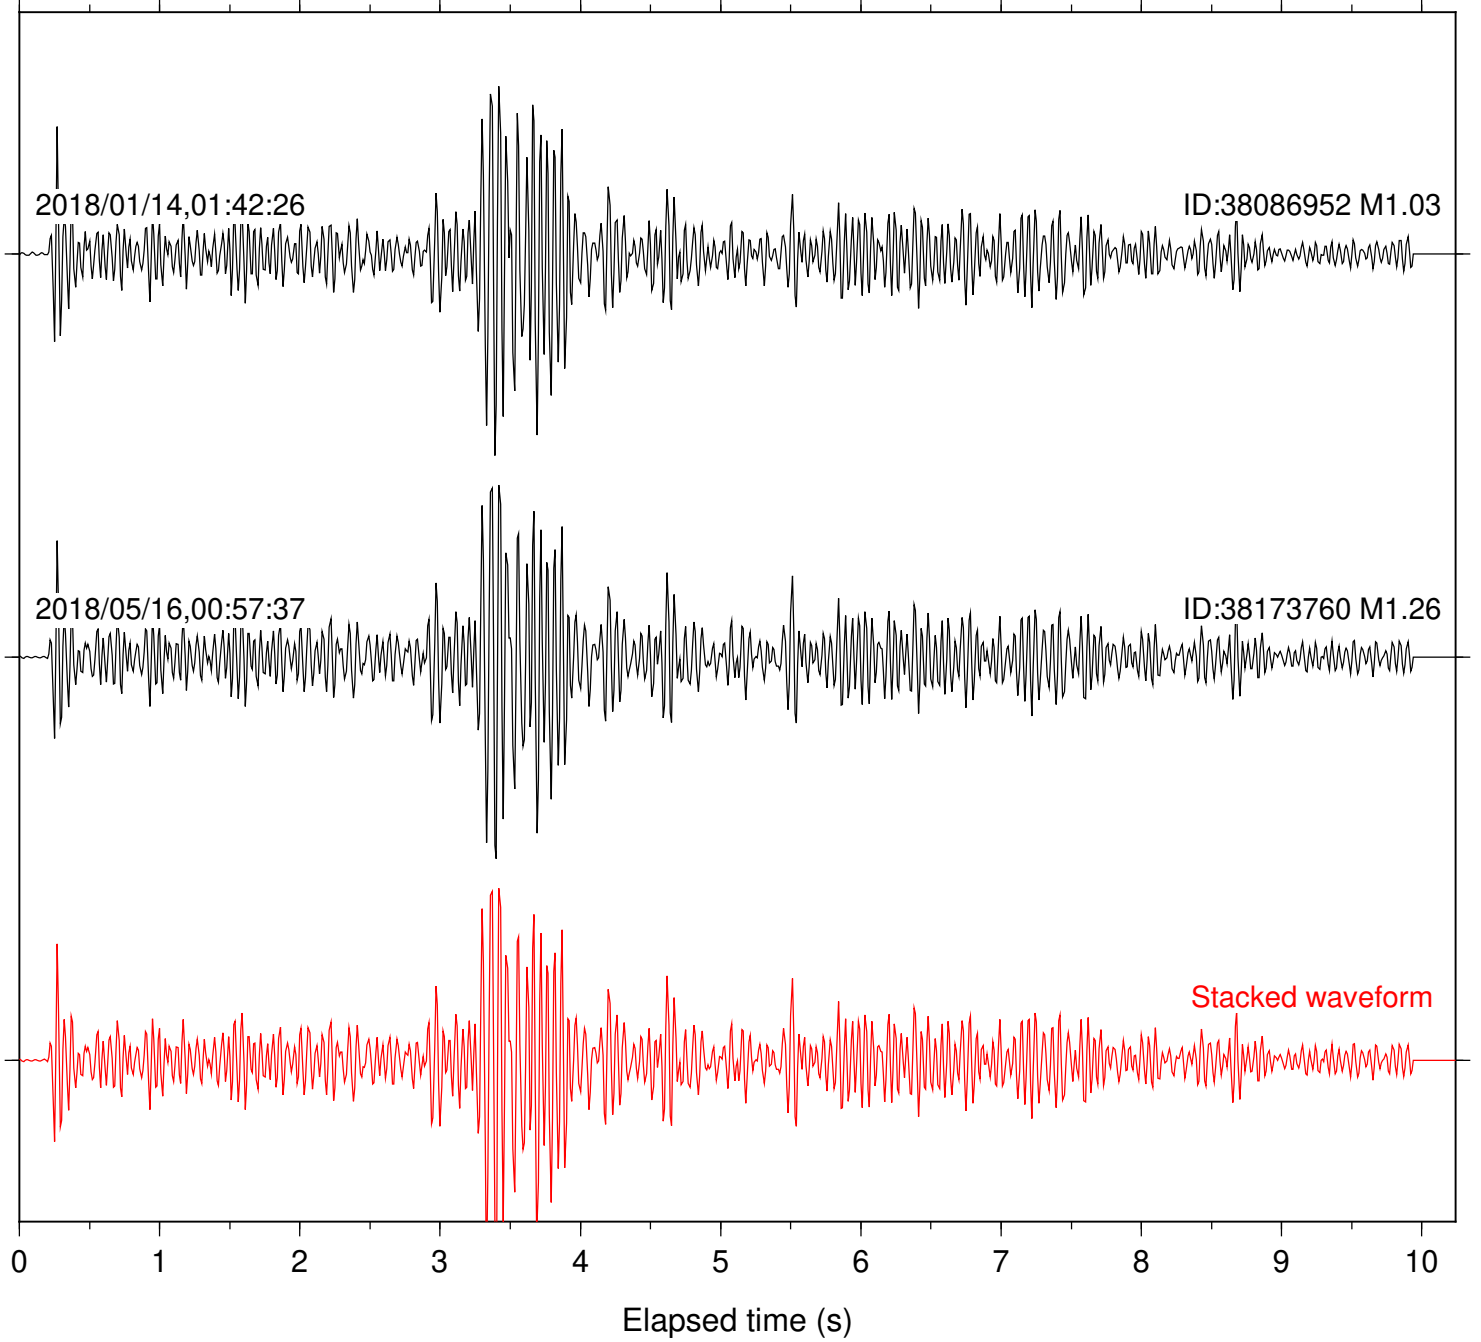

Focal depth: 6.30 km

Station: CSH Com: HHZ

Focal depth: 6.30 km

Station: DGR Com: HHZ

Focal depth: 6.30 km

Station: FRD Com: HHZ

Focal depth: 6.30 km

Station: HMT2 Com: HHZ

Focal depth: 6.30 km

Station: LKH Com: HHZ

Focal depth: 6.30 km

Station: LVA2 Com: HHZ

Focal depth: 6.30 km

Station: PFO Com: HHZ

Focal depth: 6.34 km

Station: PLM Com: HHZ

Focal depth: 6.30 km

Station: POB2 Com: HHZ

Focal depth: 6.30 km

Station: RDM Com: HHZ

Focal depth: 6.30 km

Station: RRSP Com: HHZ

Focal depth: 6.30 km

Station: SND Com: HHZ

Focal depth: 6.30 km