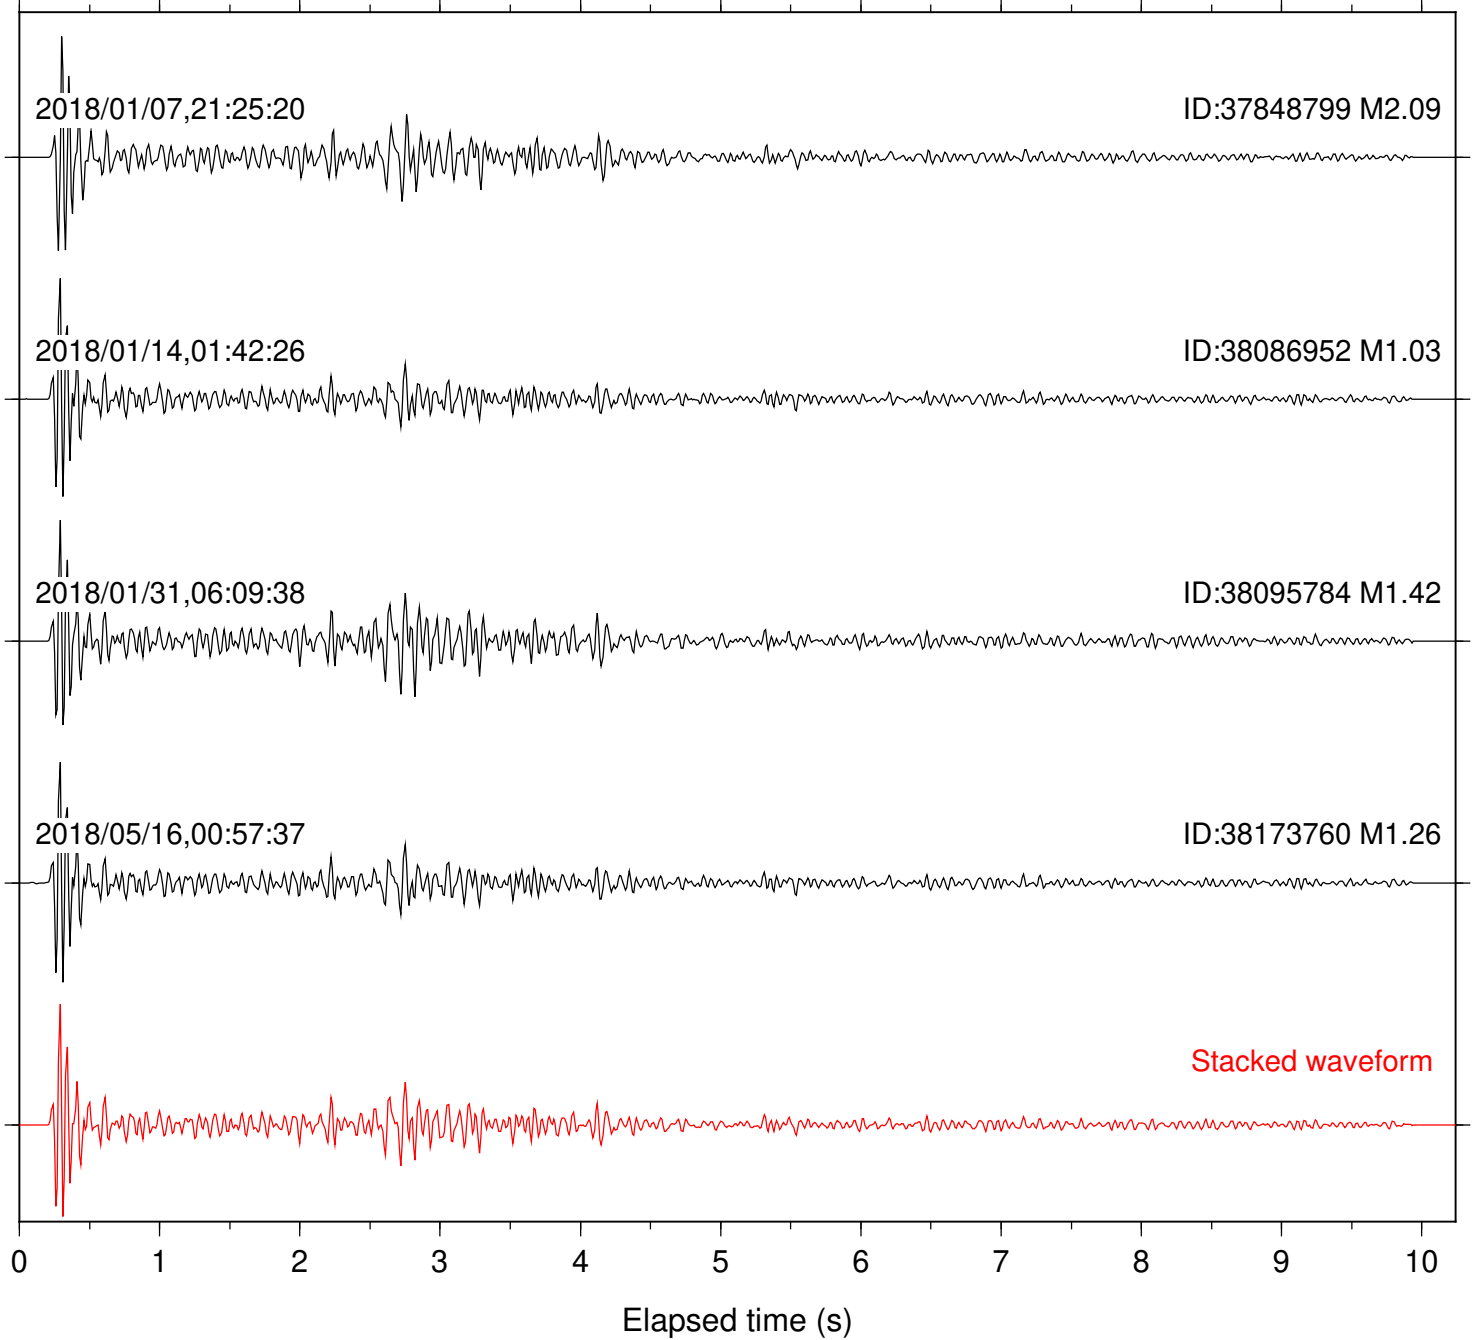

Station: B081 Com: EHZ

Focal depth: 6.30 km

Station: B082 Com: EHZ

Focal depth: 6.30 km

Station: B084 Com: EHZ

Focal depth: 6.30 km

Station: B087 Com: EHZ

Focal depth: 6.30 km

Station: B088 Com: EHZ

Focal depth: 6.30 km

Station: B093 Com: EHZ

Focal depth: 6.30 km

2018/01/14,01:42:26

ID:38086952 M1.03

2018/05/16,00:57:37

ID:38173760 M1.26

Focal depth: 6.30 km

Station: POB2 Com: HHZ

Focal depth: 6.30 km

Station: RDM Com: HHZ

Focal depth: 6.30 km

Station: RRSP Com: HHZ

Focal depth: 6.30 km

Station: SND Com: HHZ

Focal depth: 6.30 km