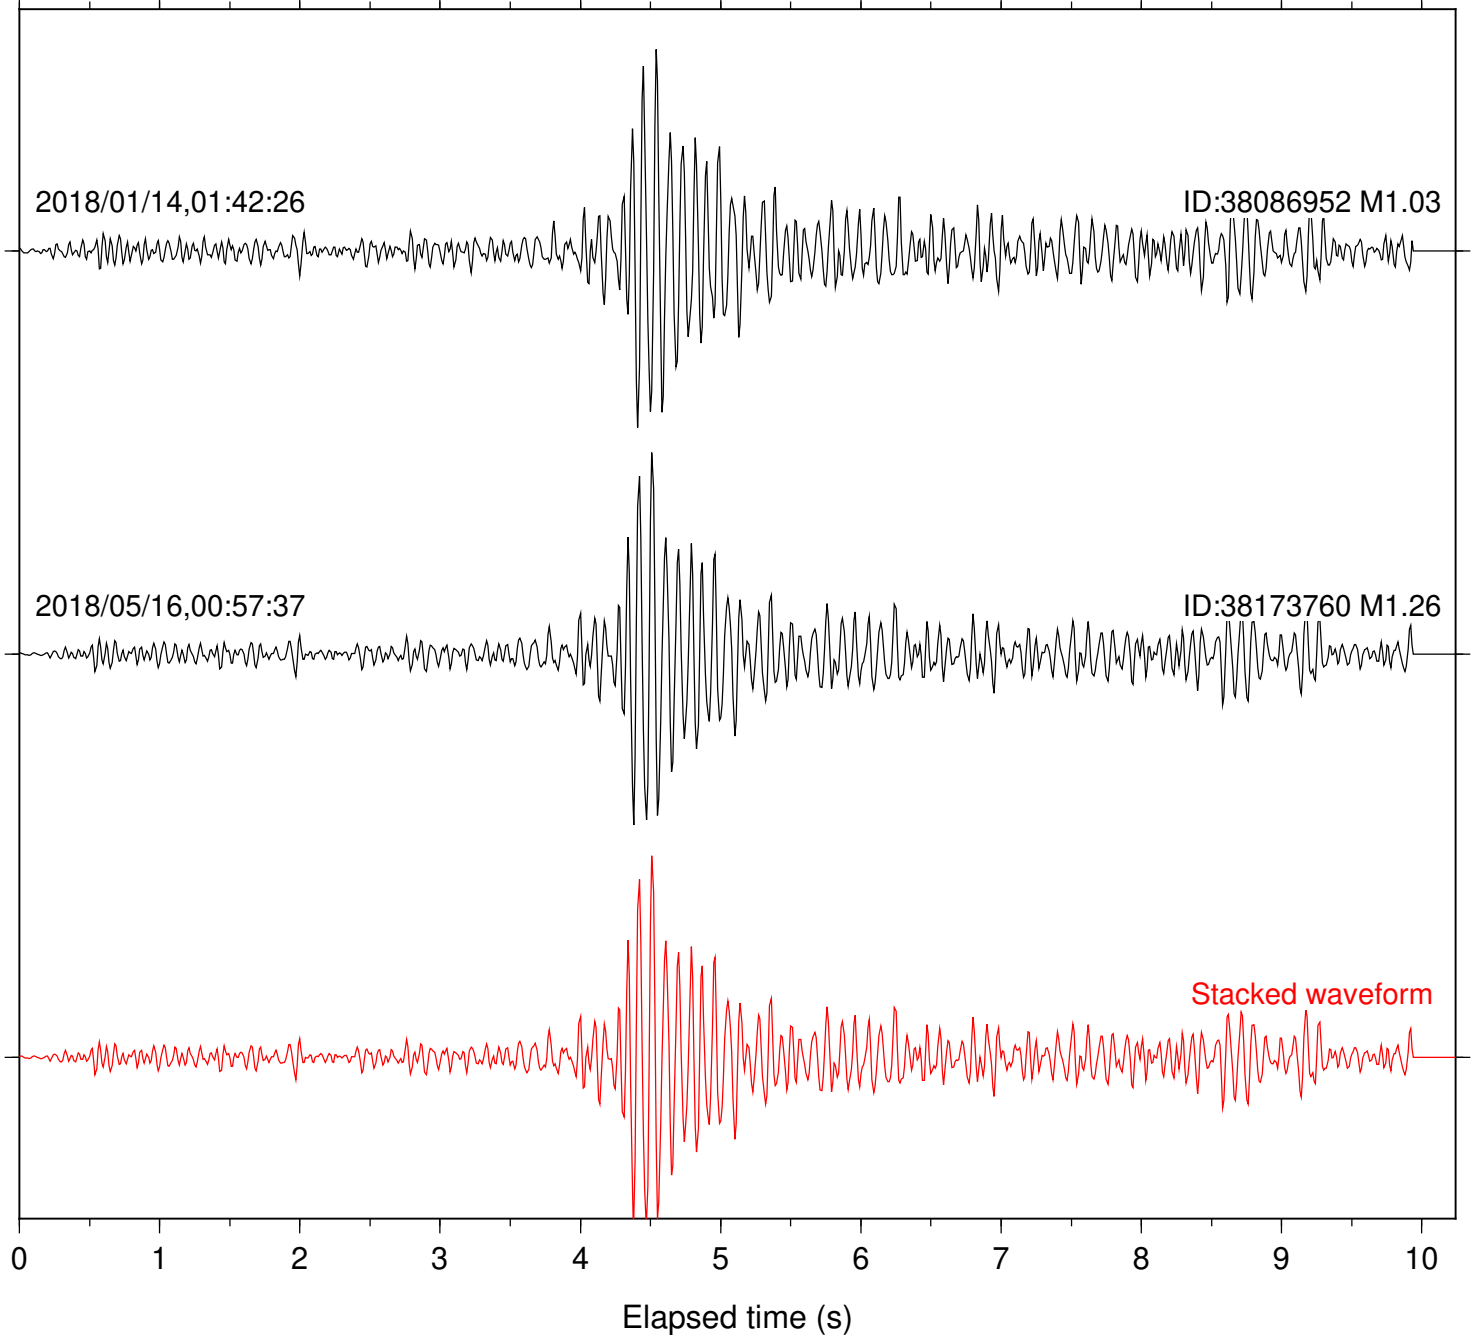

Station: B081 Com: EHZ

Focal depth: 6.30 km

Station: B082 Com: EHZ

Focal depth: 6.30 km

Station: B084 Com: EHZ

Focal depth: 6.30 km

Station: B087 Com: EHZ

Focal depth: 6.30 km

Station: B088 Com: EHZ

Focal depth: 6.30 km

Station: B093 Com: EHZ

Focal depth: 6.30 km

2018/01/14,01:42:26

ID:38086952 M1.03

2018/05/16,00:57:37

ID:38173760 M1.26

Focal depth: 6.30 km

Station: CSH Com: HHZ

Focal depth: 6.30 km

Station: DGR Com: HHZ

Focal depth: 6.30 km

Station: FRD Com: HHZ

Focal depth: 6.30 km

Station: HMT2 Com: HHZ

Focal depth: 6.30 km