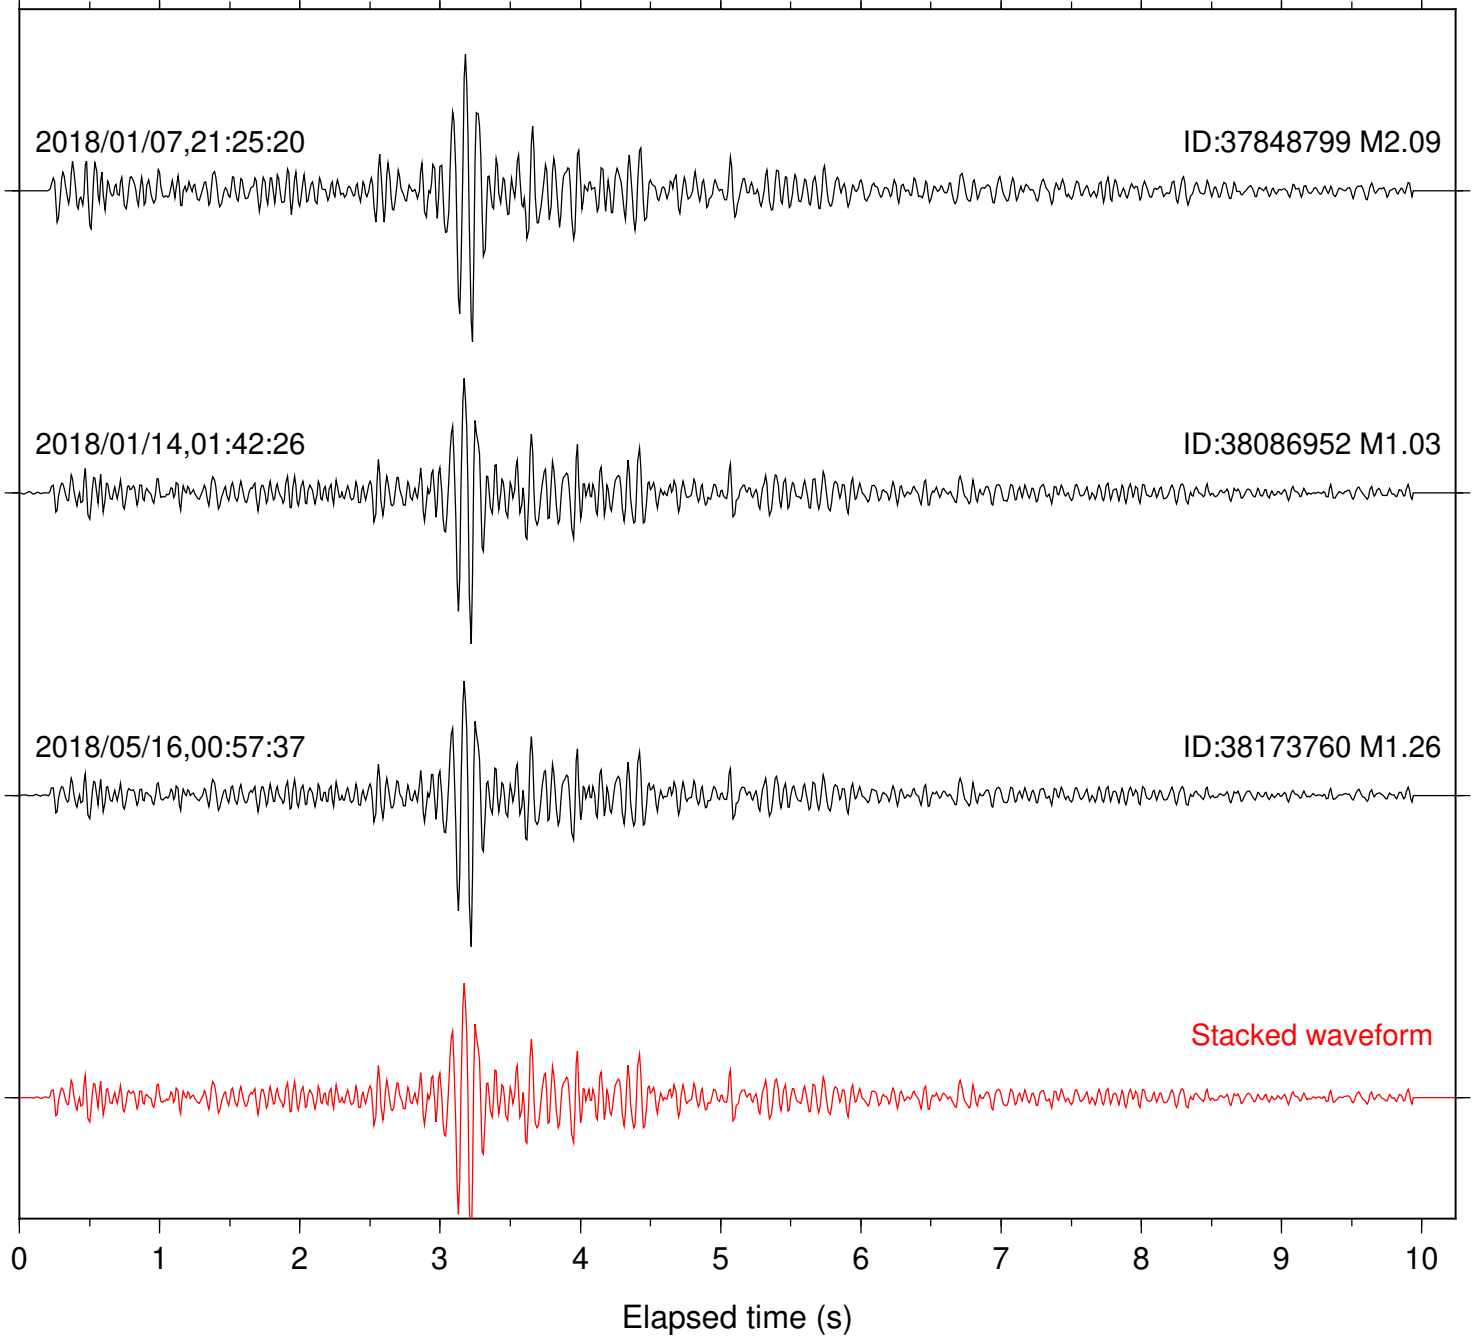

Station: B081 Com: EHZ

Focal depth: 6.30 km

Station: B082 Com: EHZ

Focal depth: 6.30 km

Station: B084 Com: EHZ

Focal depth: 6.30 km

Station: B087 Com: EHZ

Focal depth: 6.30 km

Station: B088 Com: EHZ

Focal depth: 6.30 km

Station: B093 Com: EHZ

Focal depth: 6.30 km

2018/01/14,01:42:26

ID:38086952 M1.03

2018/05/16,00:57:37

ID:38173760 M1.26

Focal depth: 6.30 km

Station: CSH Com: HHZ

Focal depth: 6.30 km

Station: DGR Com: HHZ

Focal depth: 6.30 km

Station: FRD Com: HHZ

Focal depth: 6.30 km

Station: HMT2 Com: HHZ

Focal depth: 6.30 km