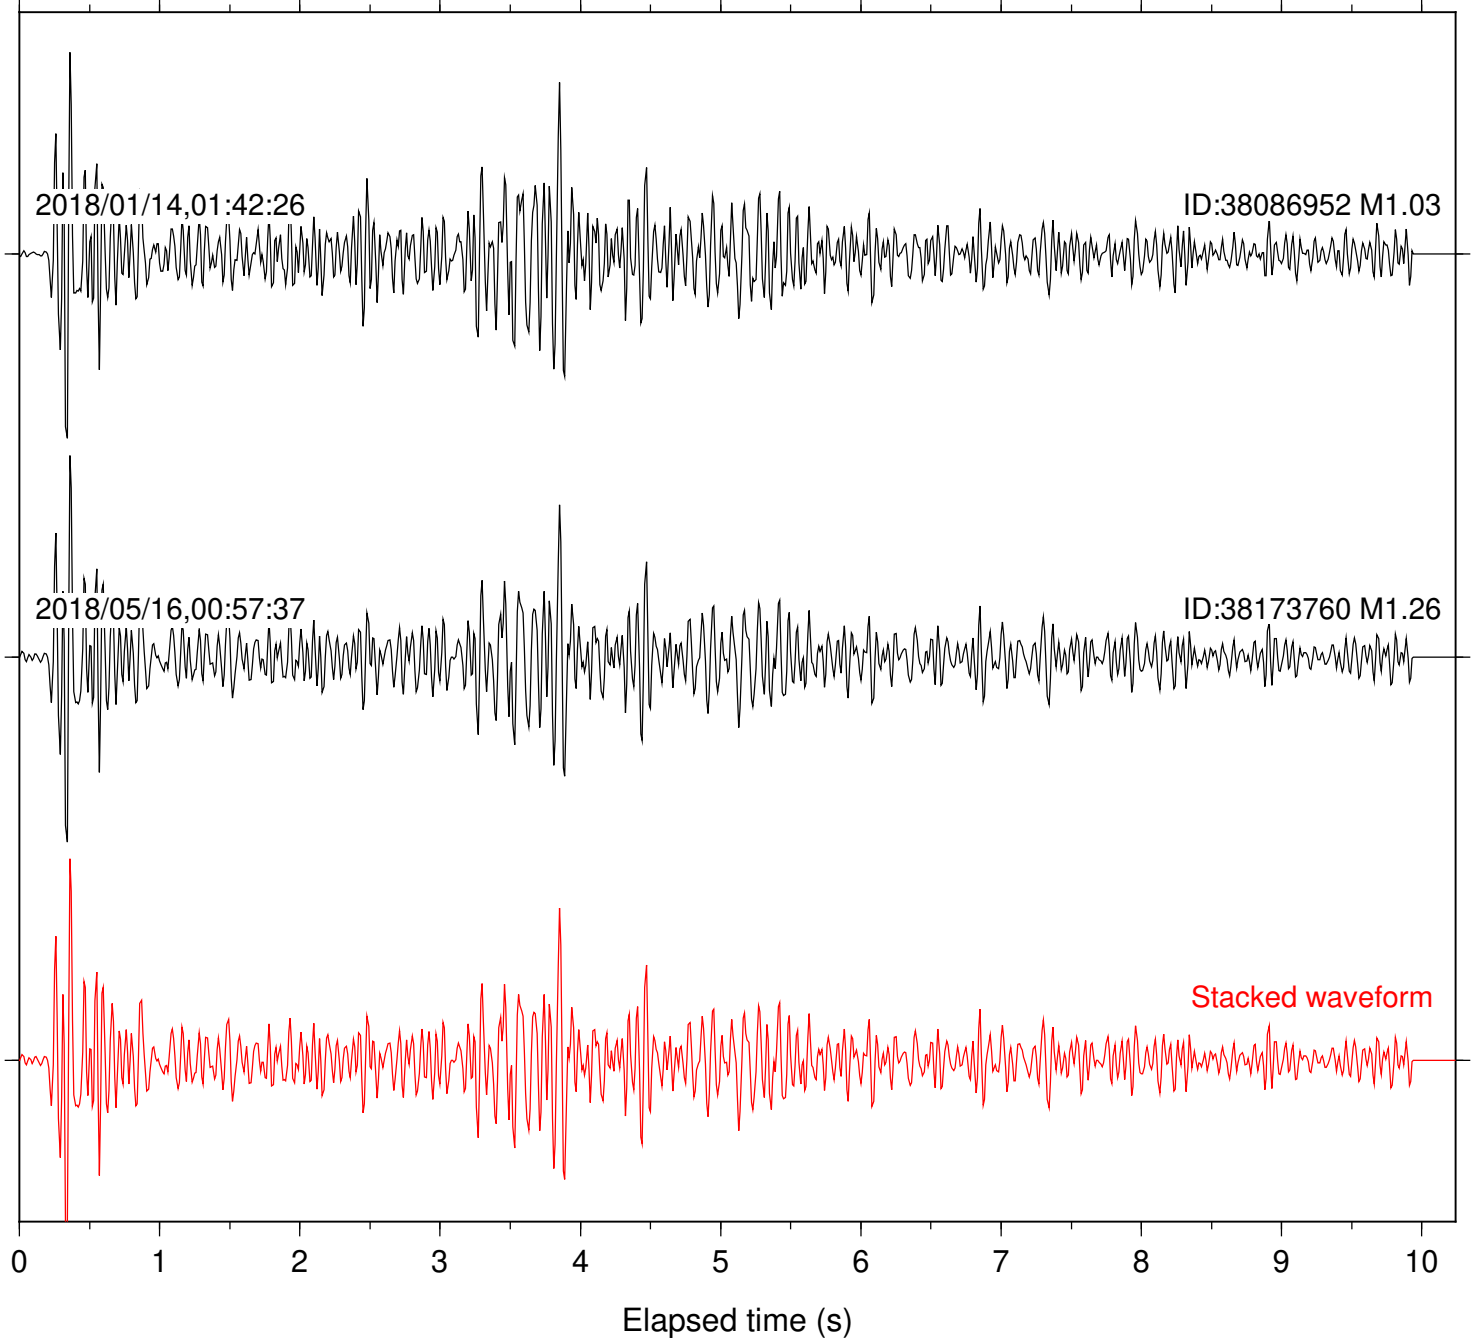

Station: B081 Com: EHZ

Focal depth: 6.30 km

Station: B082 Com: EHZ

Focal depth: 6.30 km

Station: B084 Com: EHZ

Focal depth: 6.30 km

Station: B087 Com: EHZ

Focal depth: 6.30 km

Station: B088 Com: EHZ

Focal depth: 6.30 km

Station: B093 Com: EHZ

Focal depth: 6.30 km

2018/01/14,01:42:26

ID:38086952 M1.03

2018/05/16,00:57:37

ID:38173760 M1.26

Focal depth: 6.30 km

Station: CSH Com: HHZ

Focal depth: 6.30 km

Station: DGR Com: HHZ

Focal depth: 6.30 km

Station: FRD Com: HHZ

Focal depth: 6.30 km

Station: HMT2 Com: HHZ

Focal depth: 6.30 km