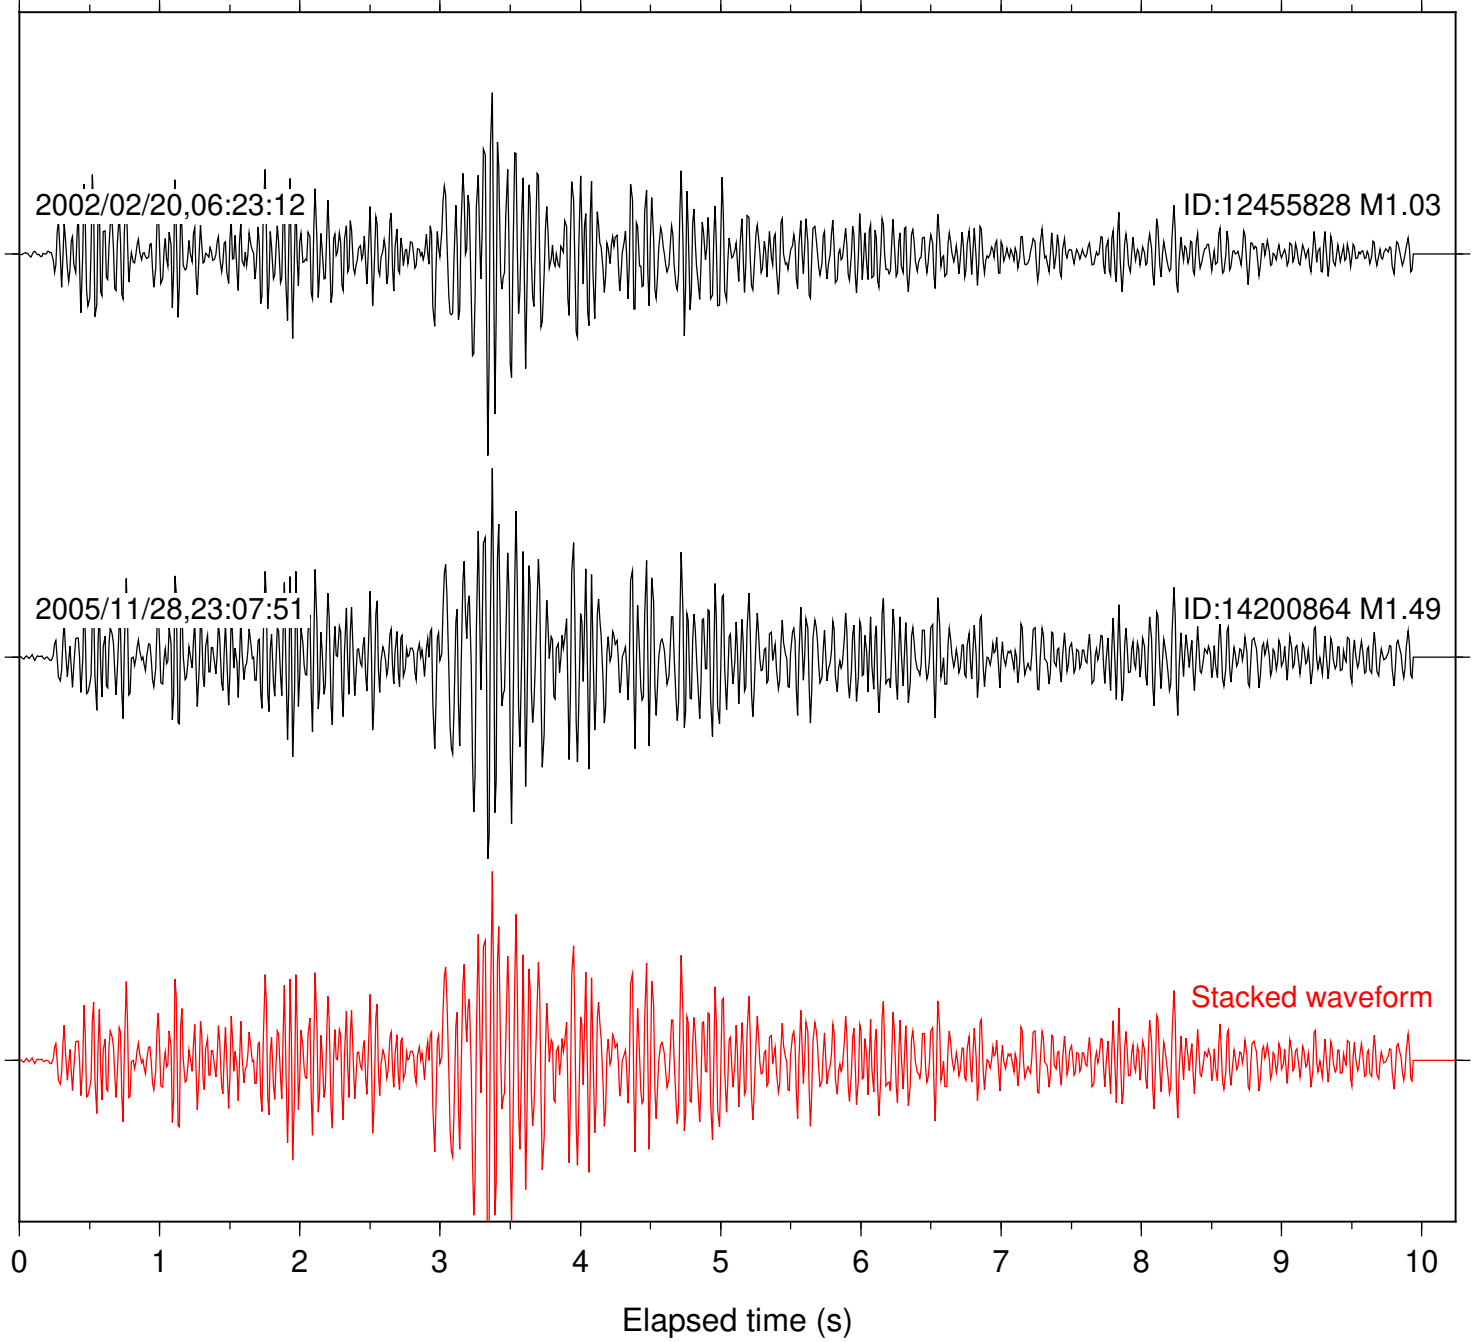

Station: BAC Com: EHZ

Focal depth: 8.50 km

Station: DGR Com: HHZ

Focal depth: 8.50 km

2002/02/20,06:23:14

ID:12455828 M1.03

2002/07/04,04:07:44

ID:9797289 M1.19

2005/11/28,23:07:53

ID:14200864 M1.49

Stacked waveform

0 1 2 3 4 5 6 7 8 9 10
Elapsed time (s)

Station: HMT2 Com: HHZ

Focal depth: 8.50 km

Station: KNW Com: HHZ

Focal depth: 8.54 km

Station: POB2 Com: HHZ

Focal depth: 8.54 km