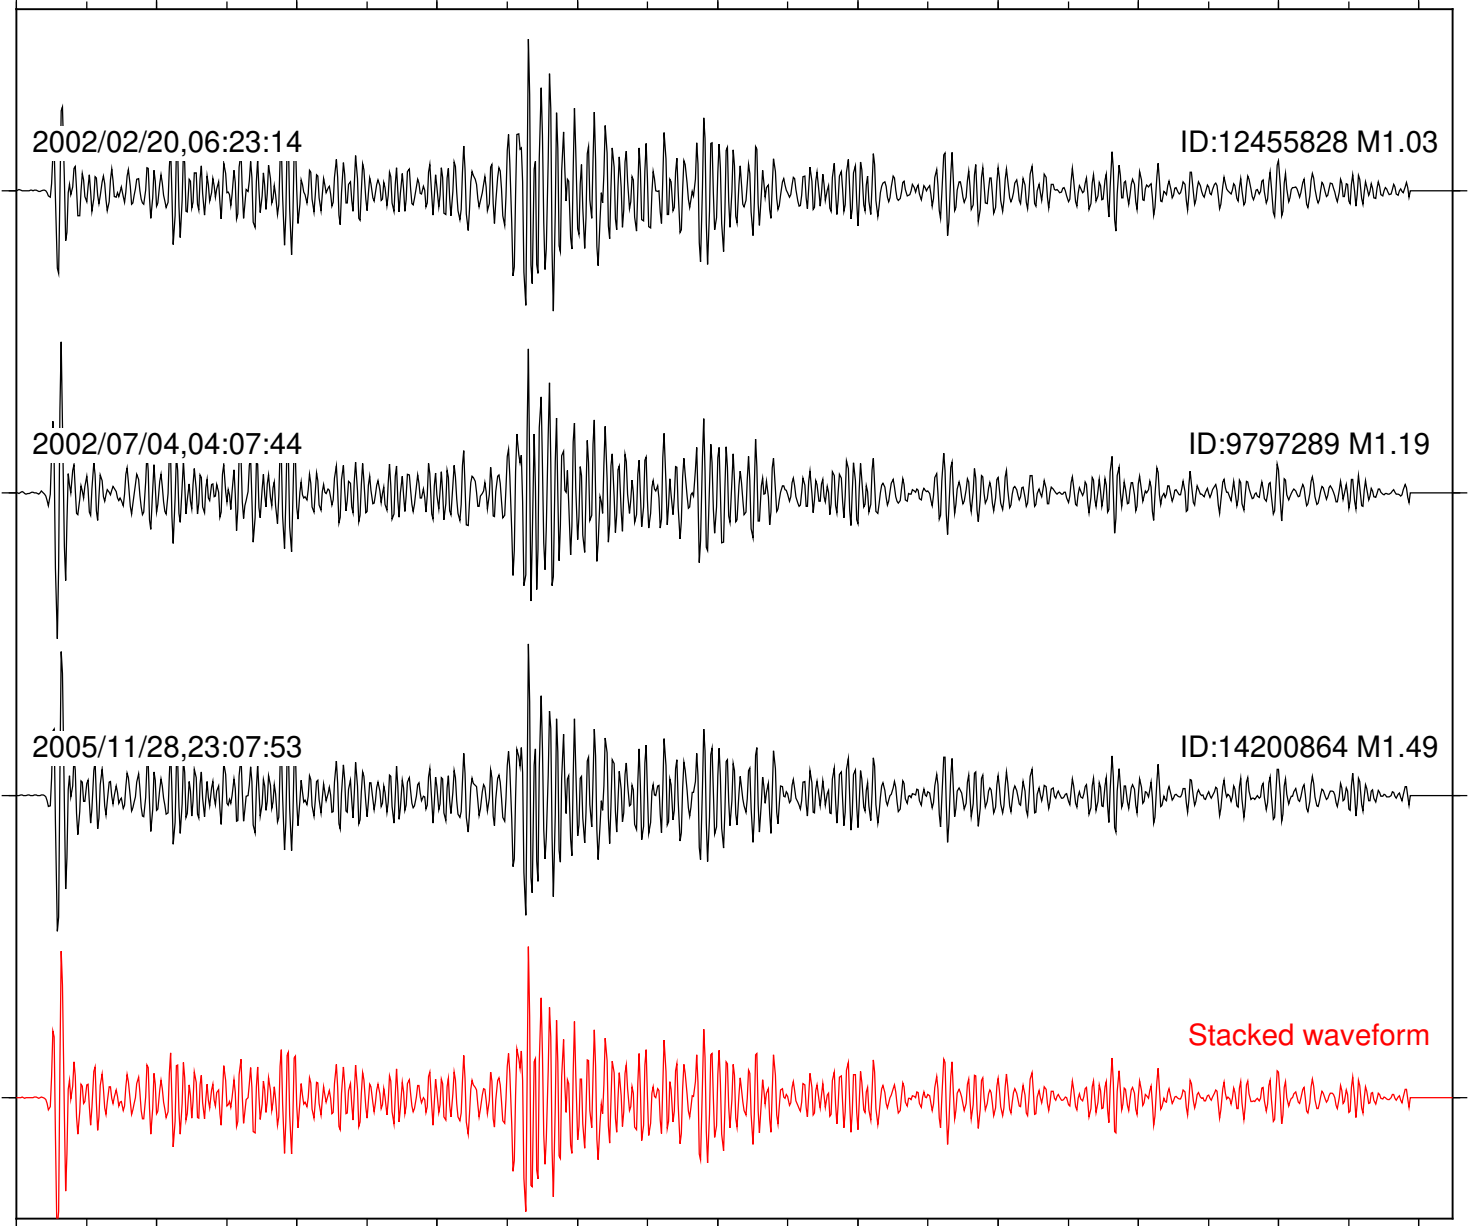

Station: BAC Com: EHZ

Focal depth: 8.50 km

Station: DGR Com: HHZ

Focal depth: 8.50 km

2002/02/20,06:23:14

ID:12455828 M1.03

2002/07/04,04:07:44

ID:9797289 M1.19

2005/11/28,23:07:53

ID:14200864 M1.49

Stacked waveform

0 1 2 3 4 5 6 7 8 9 10
Elapsed time (s)

Station: HMT2 Com: HHZ

Focal depth: 8.50 km

Station: KNW Com: HHZ

Focal depth: 8.54 km

Station: POB2 Com: HHZ

Focal depth: 8.54 km