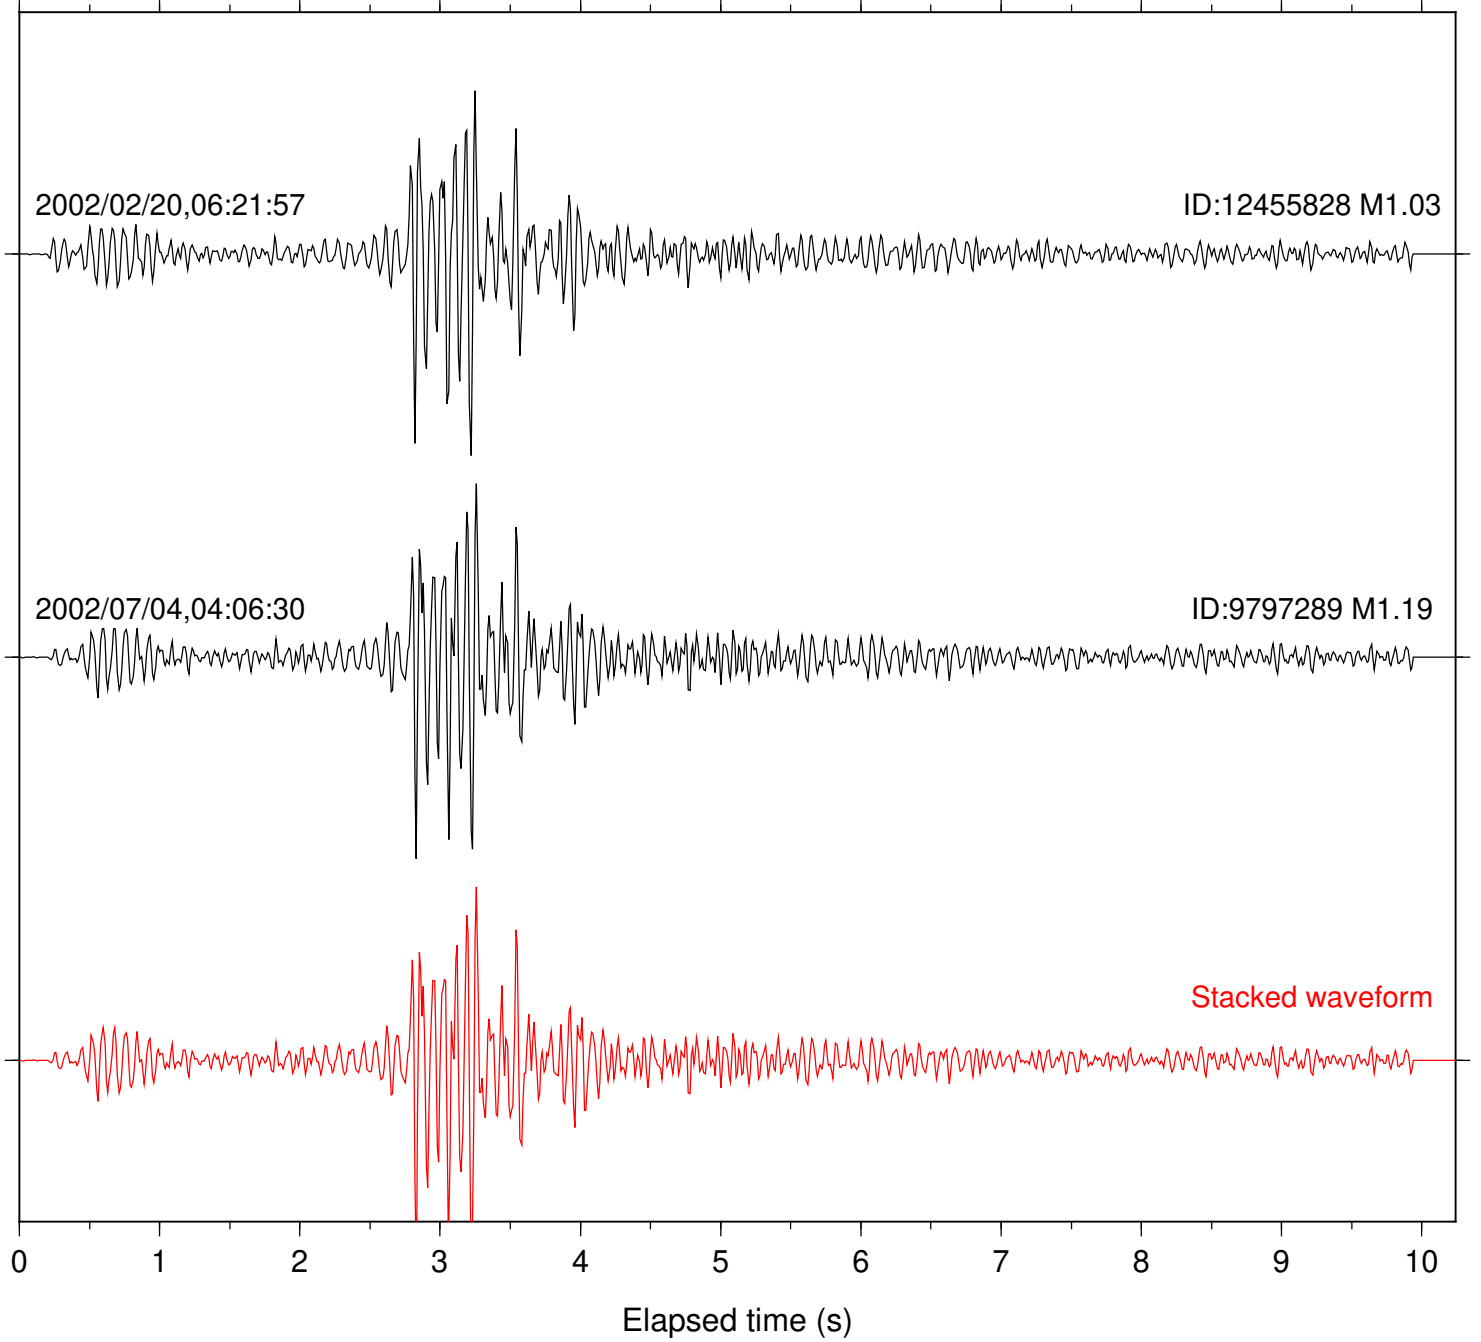

Station: BAC Com: EHZ

Focal depth: 8.50 km

Station: DGR Com: HHZ

Focal depth: 8.50 km

2002/02/20,06:23:14

ID:12455828 M1.03

2002/07/04,04:07:44

ID:9797289 M1.19

2005/11/28,23:07:53

ID:14200864 M1.49

Stacked waveform

0 1 2 3 4 5 6 7 8 9 10
Elapsed time (s)

Station: HMT2 Com: HHZ

Focal depth: 8.50 km

Station: KNW Com: HHZ

Focal depth: 8.54 km

Station: POB2 Com: HHZ

Focal depth: 8.54 km