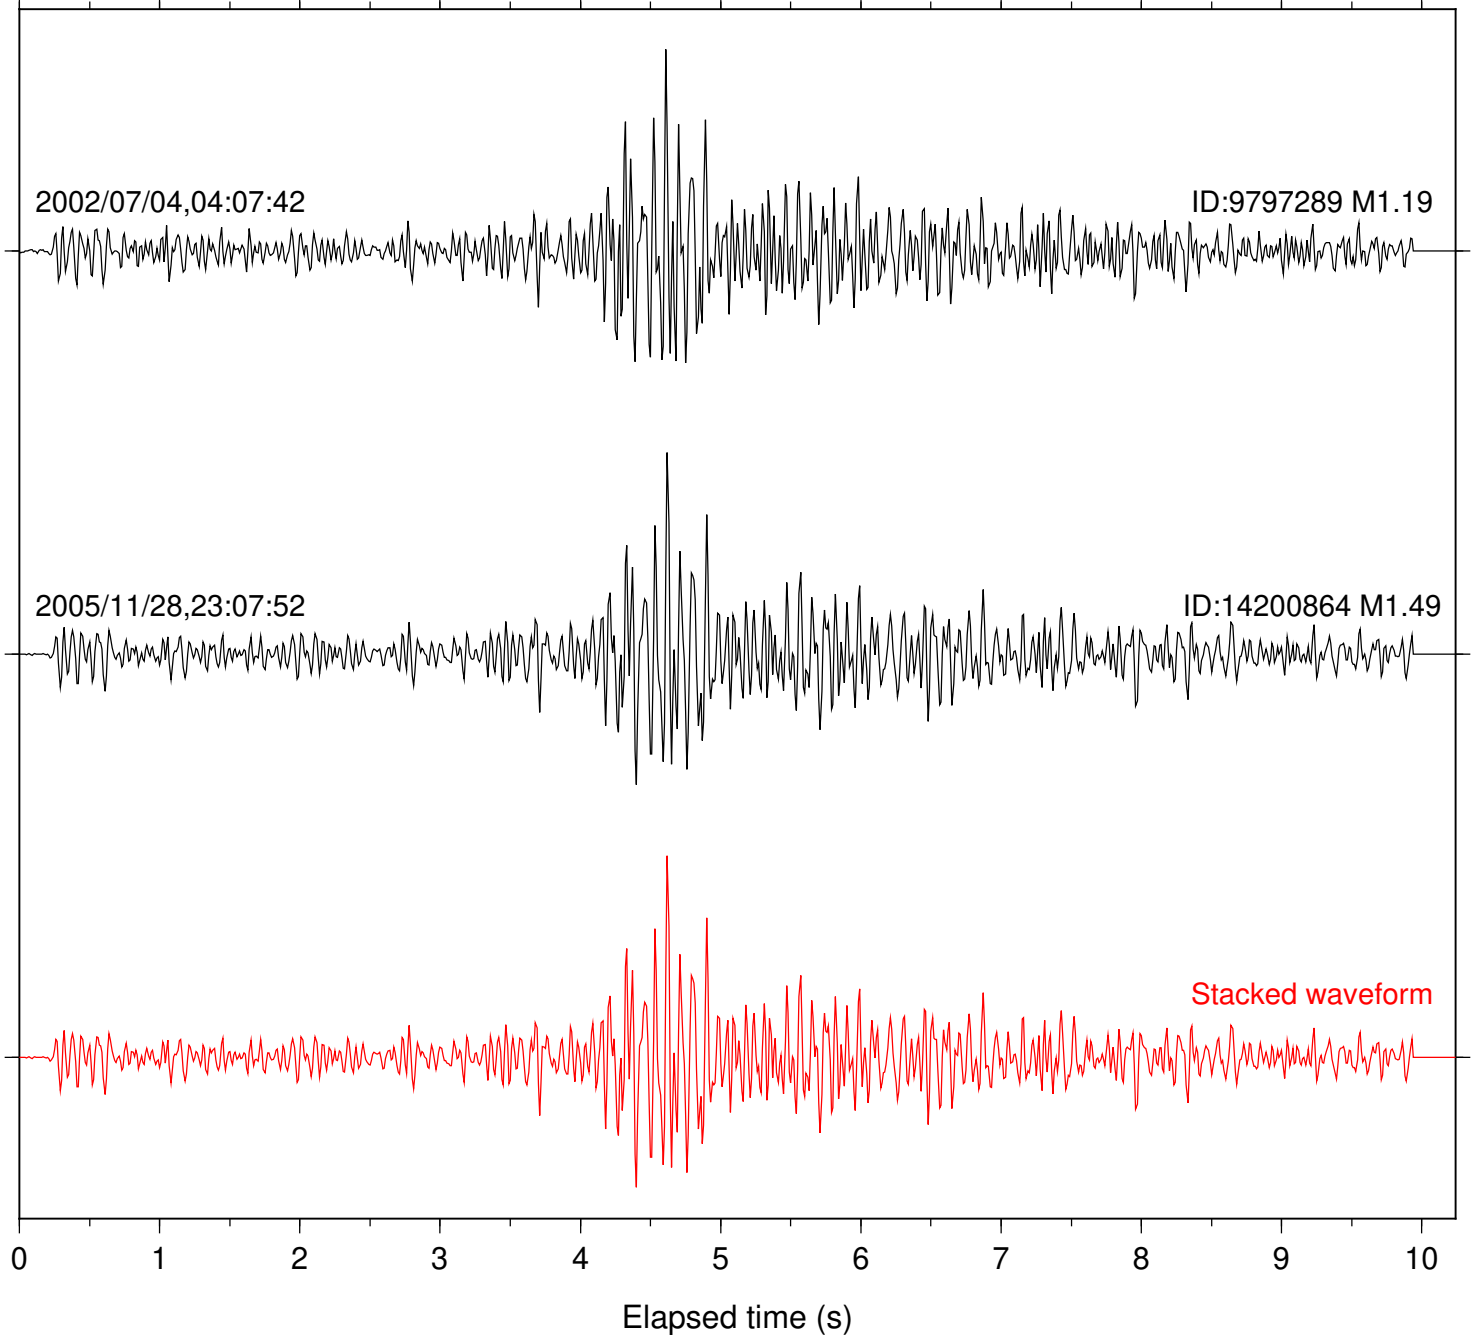

Station: BAC Com: EHZ

Focal depth: 8.50 km

Station: DGR Com: HHZ

Focal depth: 8.50 km

2002/02/20,06:23:14

ID:12455828 M1.03

2002/07/04,04:07:44

ID:9797289 M1.19

2005/11/28,23:07:53

ID:14200864 M1.49

Stacked waveform

0 1 2 3 4 5 6 7 8 9 10
Elapsed time (s)

Station: HMT2 Com: HHZ

Focal depth: 8.50 km

Station: KNW Com: HHZ

Focal depth: 8.54 km

Station: POB2 Com: HHZ

Focal depth: 8.54 km