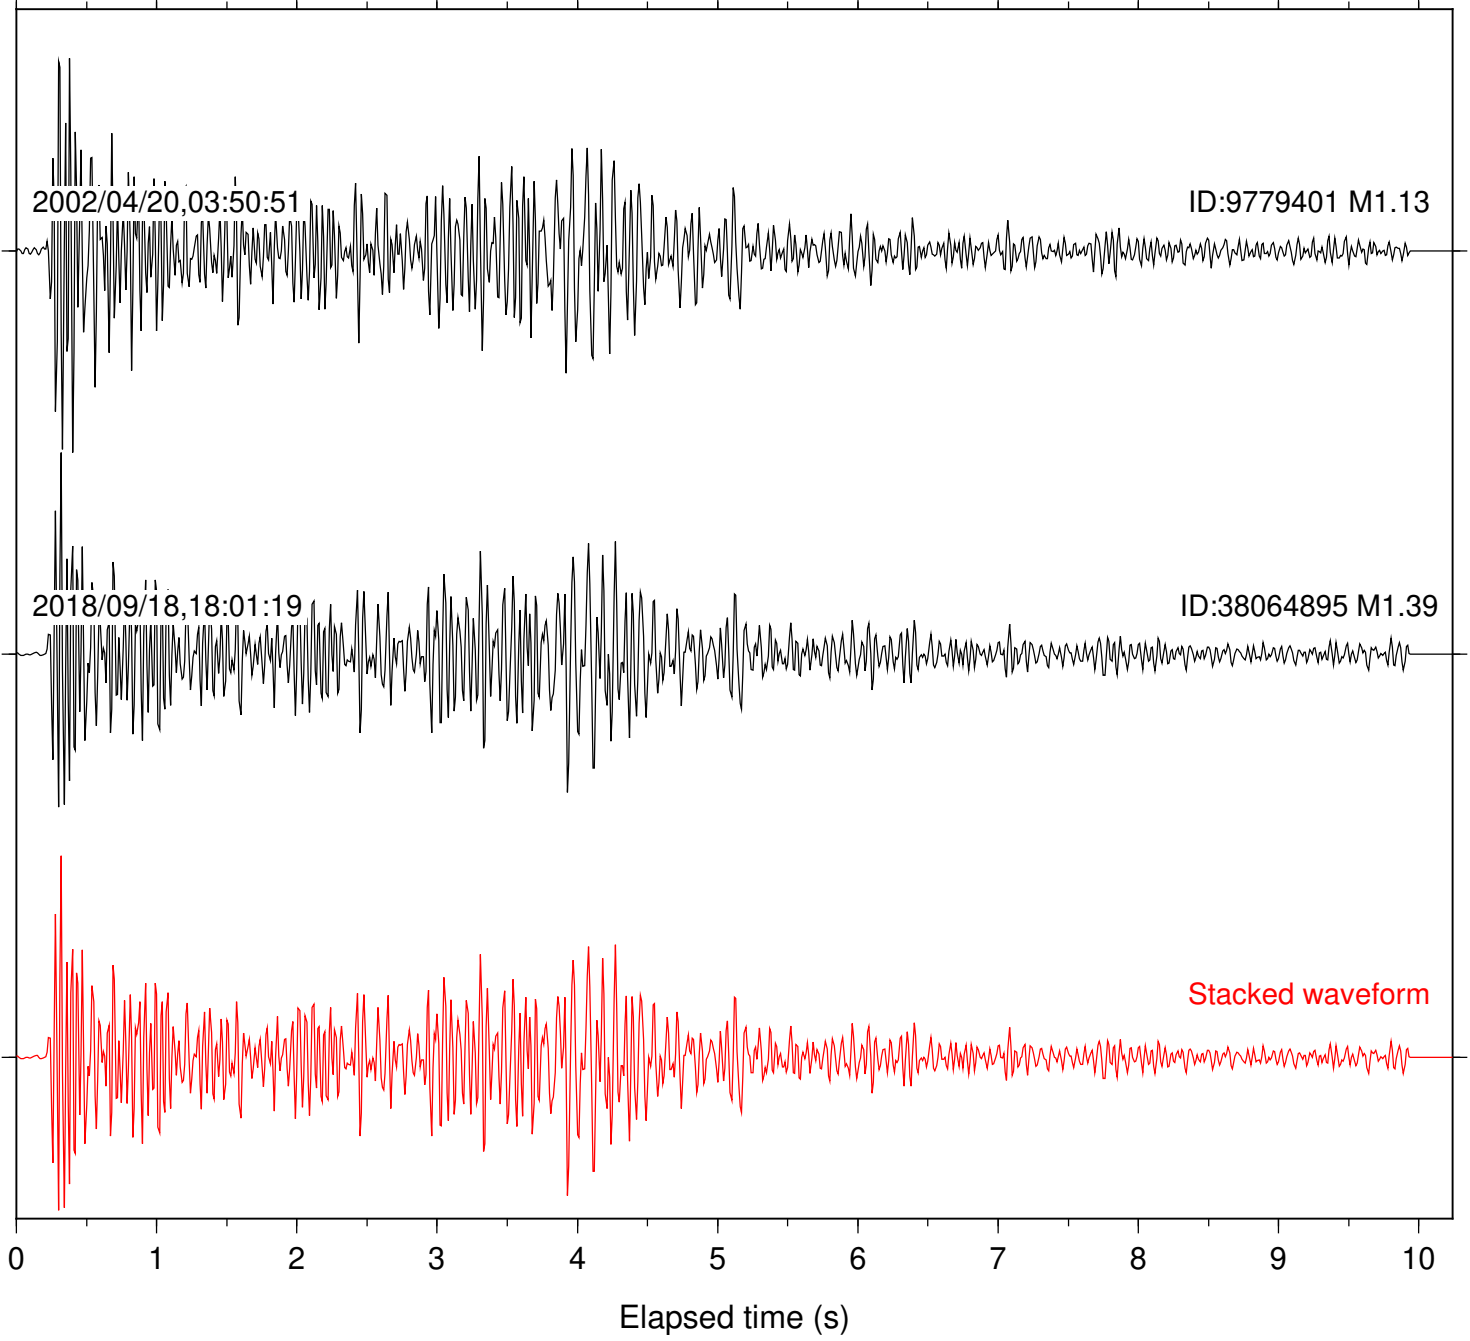

Station: FRD Com: HHZ

Focal depth: 15.62 km

Station: KNW Com: HHZ

Focal depth: 15.62 km