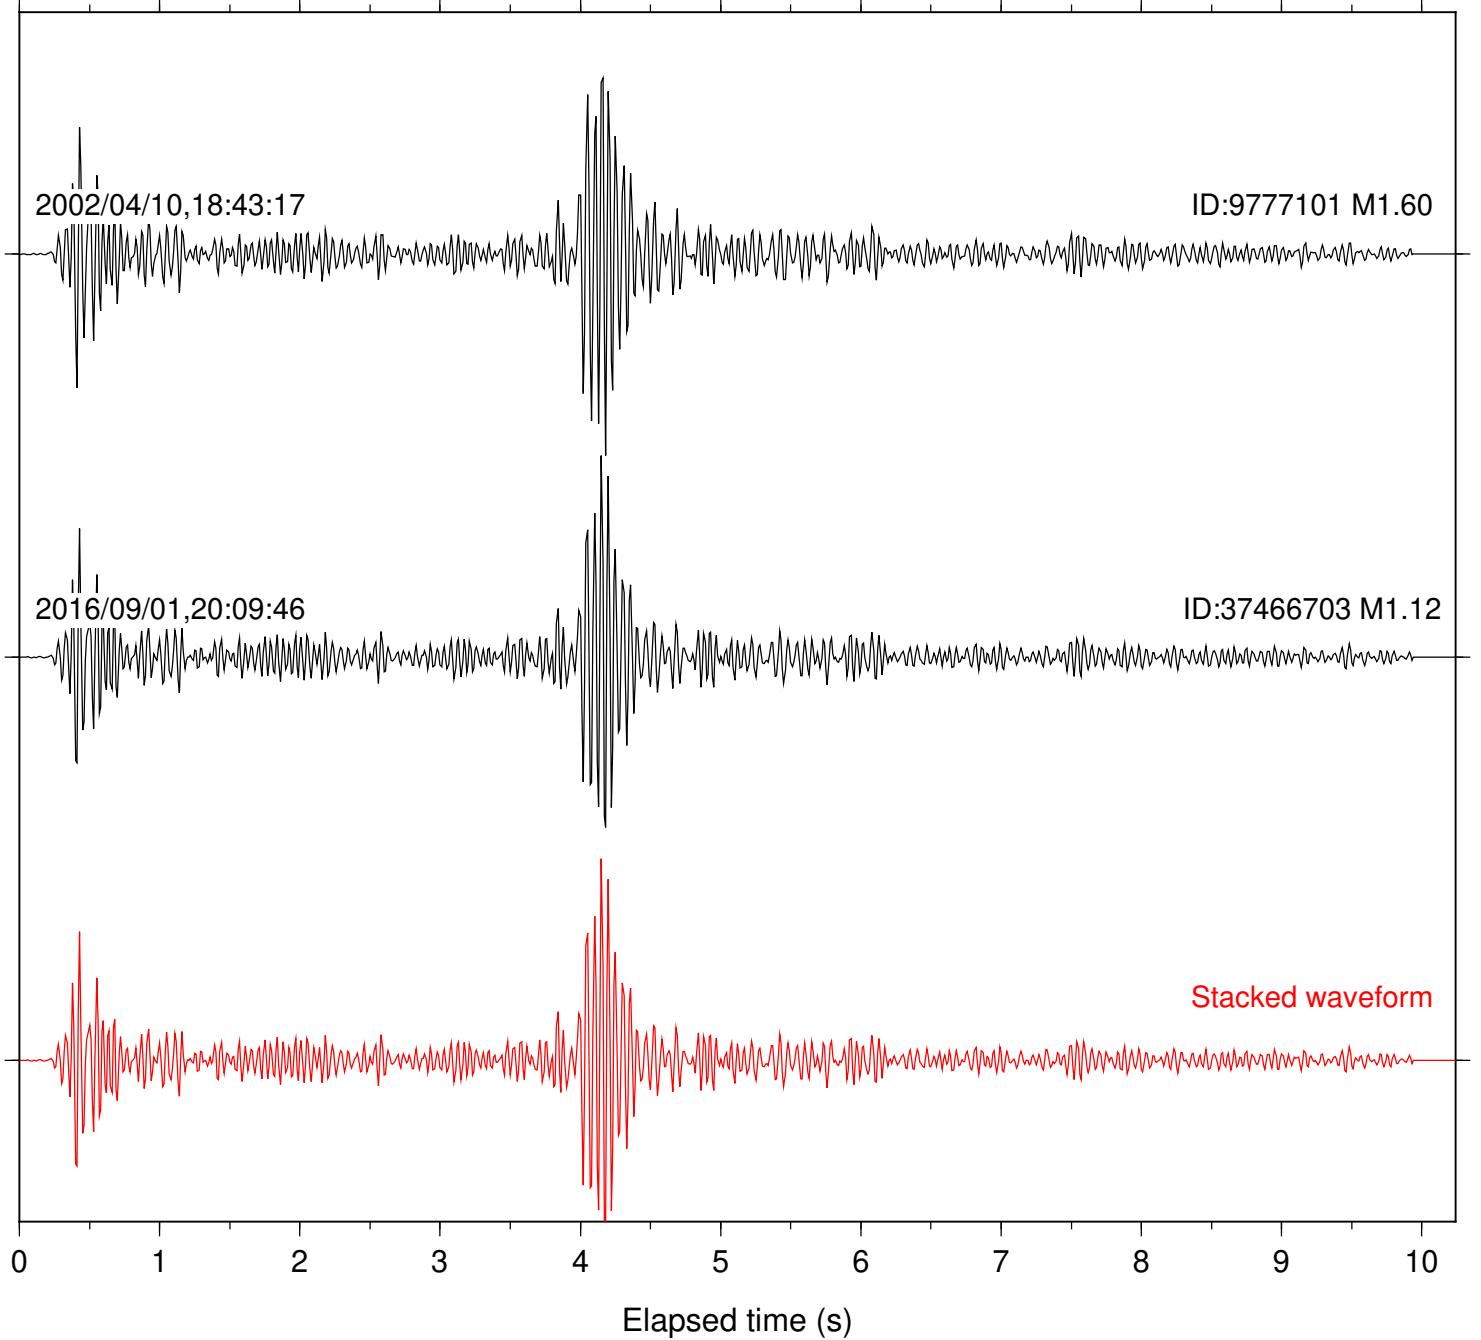

Station: DGR Com: HHZ

Focal depth: 16.88 km

Station: FRD Com: HHZ

Focal depth: 16.88 km

Station: PFO Com: HHZ

Focal depth: 16.88 km