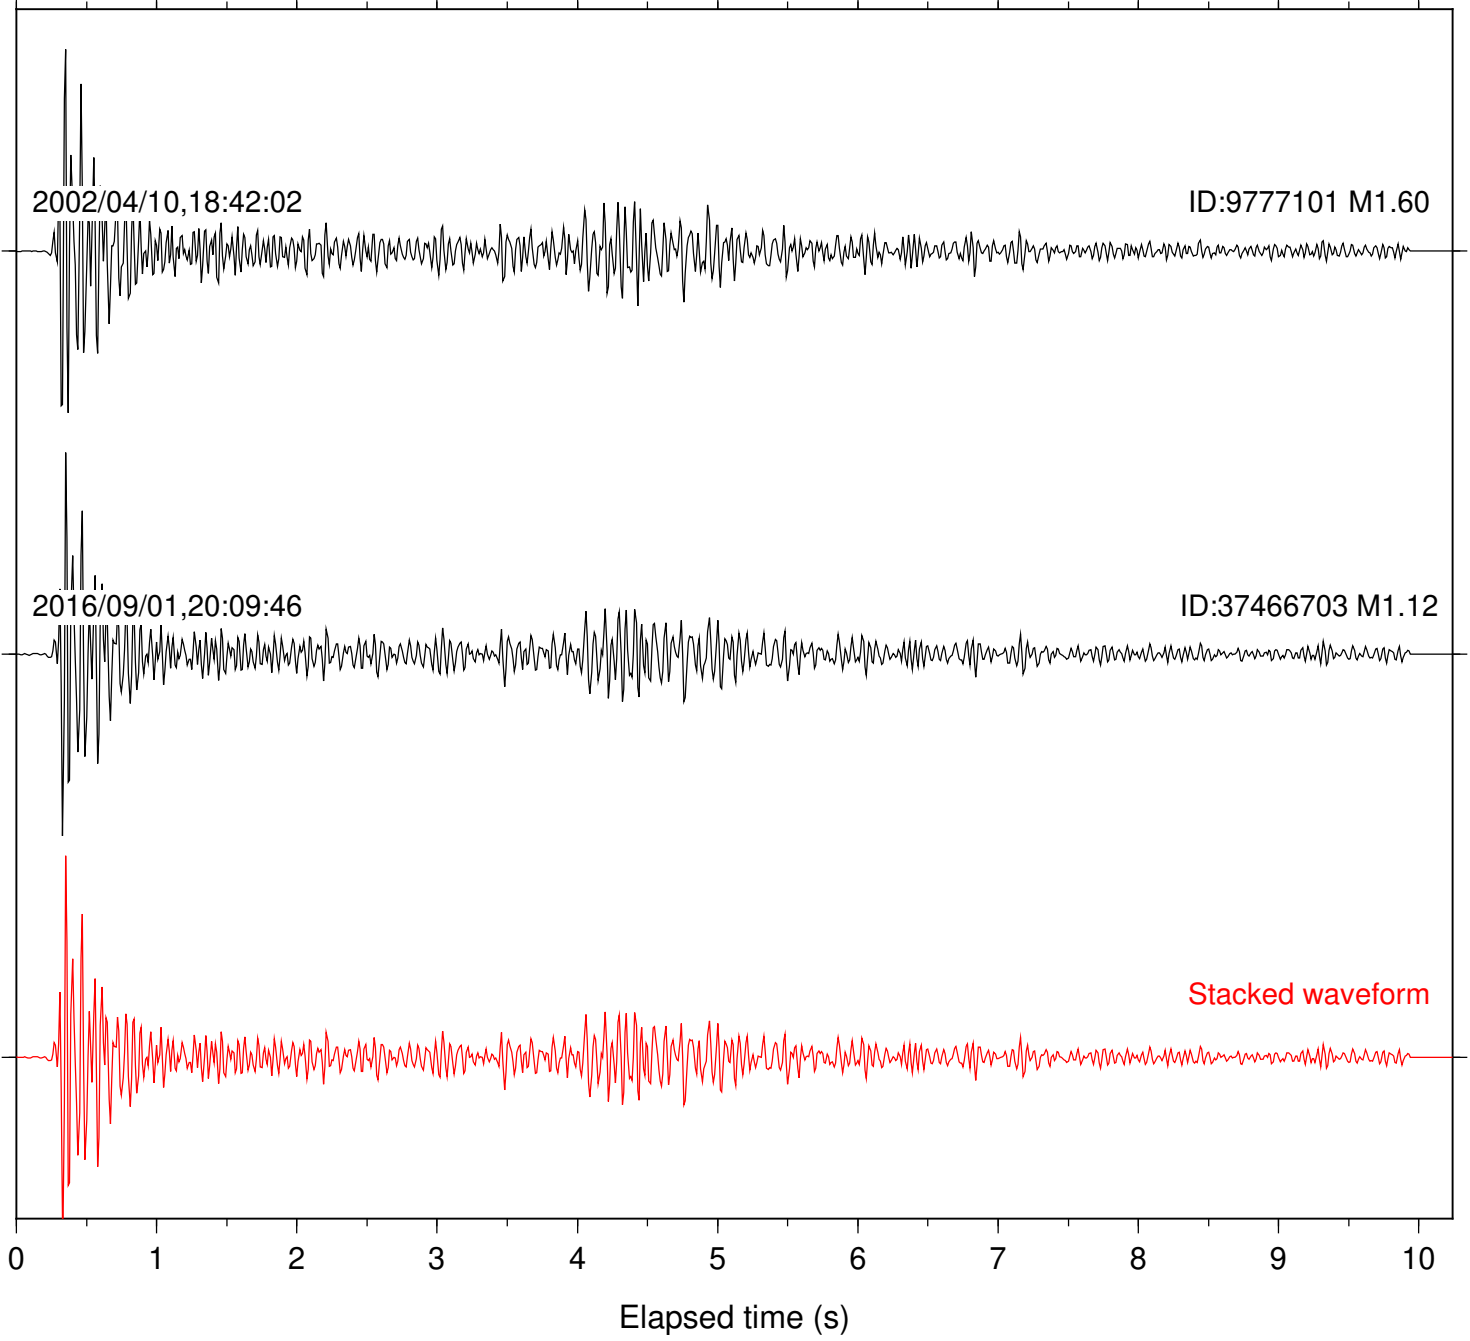

Station: DGR Com: HHZ

Focal depth: 16.88 km

Station: FRD Com: HHZ

Focal depth: 16.88 km

Station: PFO Com: HHZ

Focal depth: 16.88 km