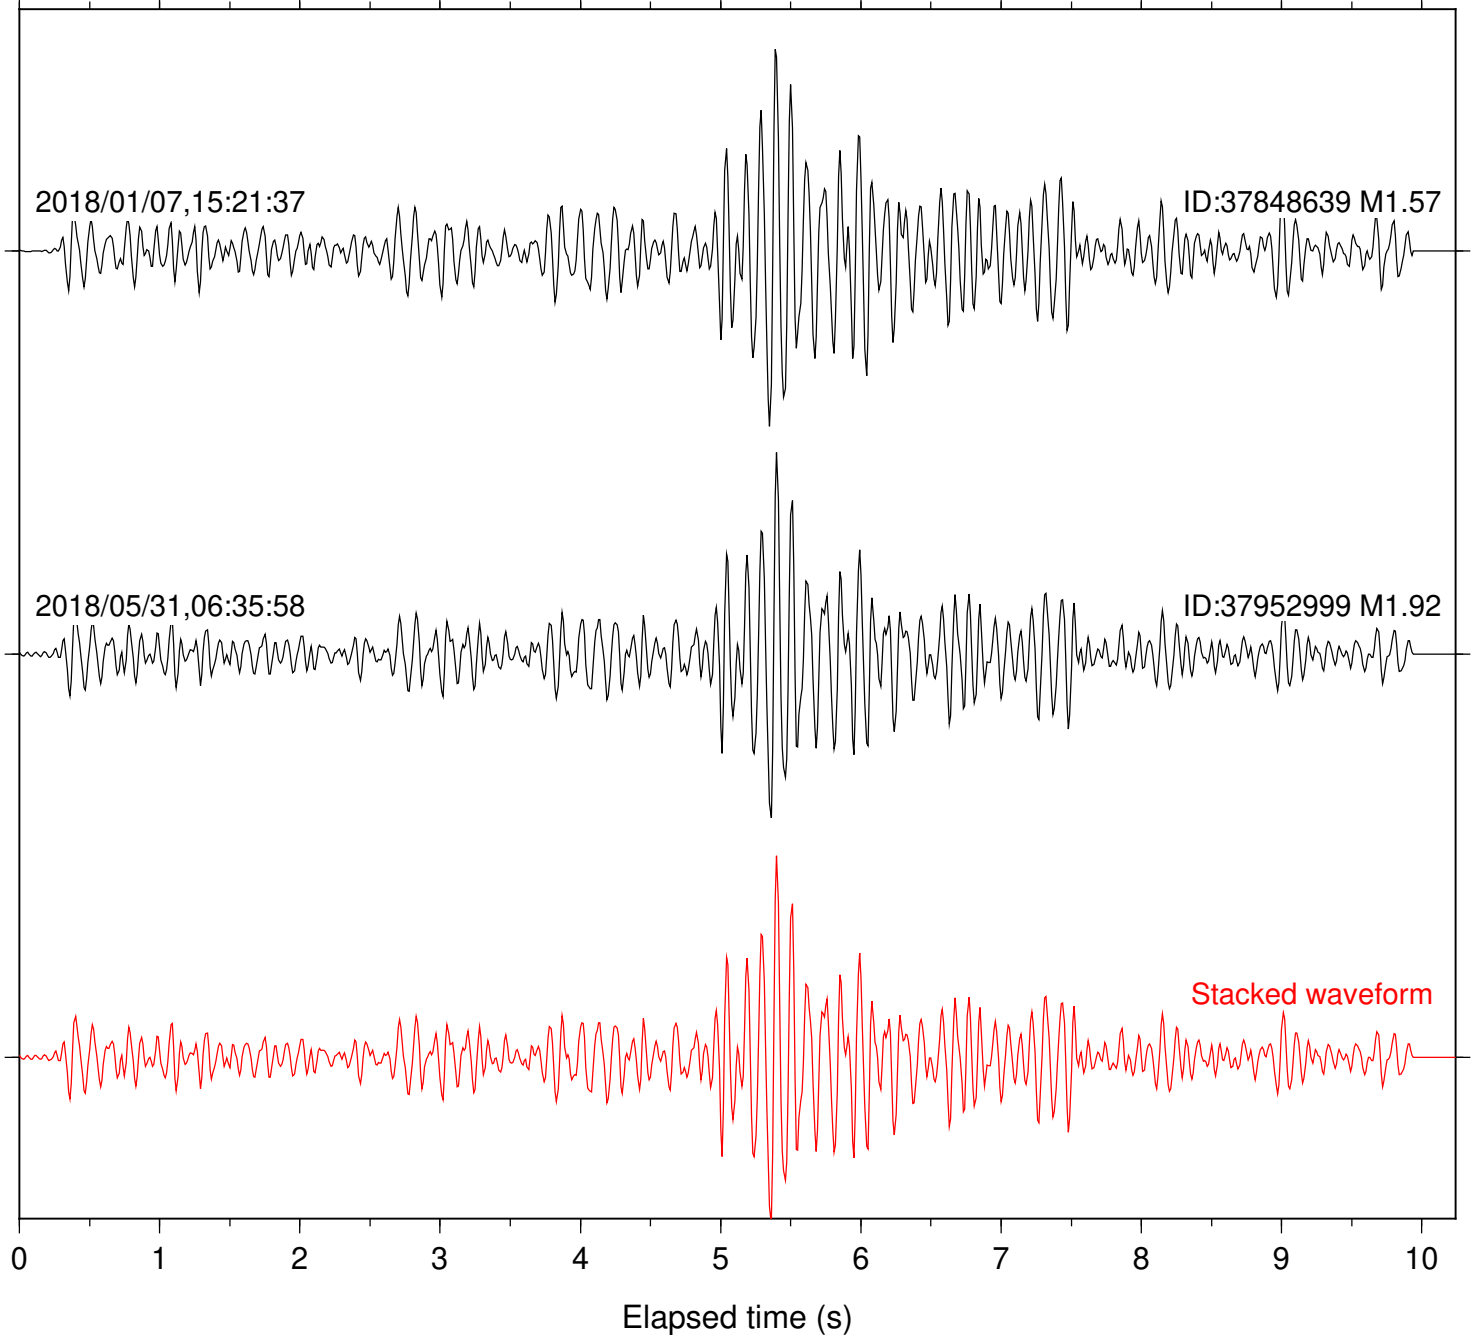

Station: DGR Com: HHZ

Focal depth: 6.75 km

Station: DNR Com: HHZ

Focal depth: 6.75 km

Station: FRD Com: HHZ

Focal depth: 6.75 km

2018/01/07,15:21:37

ID:37848639 M1.57

2018/05/31,06:35:58

ID:37952999 M1.92

Stacked waveform

0 1 2 3 4 5 6 7 8 9 10

Elapsed time (s)

Station: LKH Com: HHZ

Focal depth: 6.75 km

Station: MTG Com: HHZ

Focal depth: 6.75 km

Station: PFO Com: HHZ

Focal depth: 6.75 km

Station: POB2 Com: HHZ

Focal depth: 6.75 km

Station: SMER Com: HHZ

Focal depth: 6.75 km

Station: SND Com: HHZ

Focal depth: 6.75 km

Station: WMC Com: HHZ

Focal depth: 6.75 km