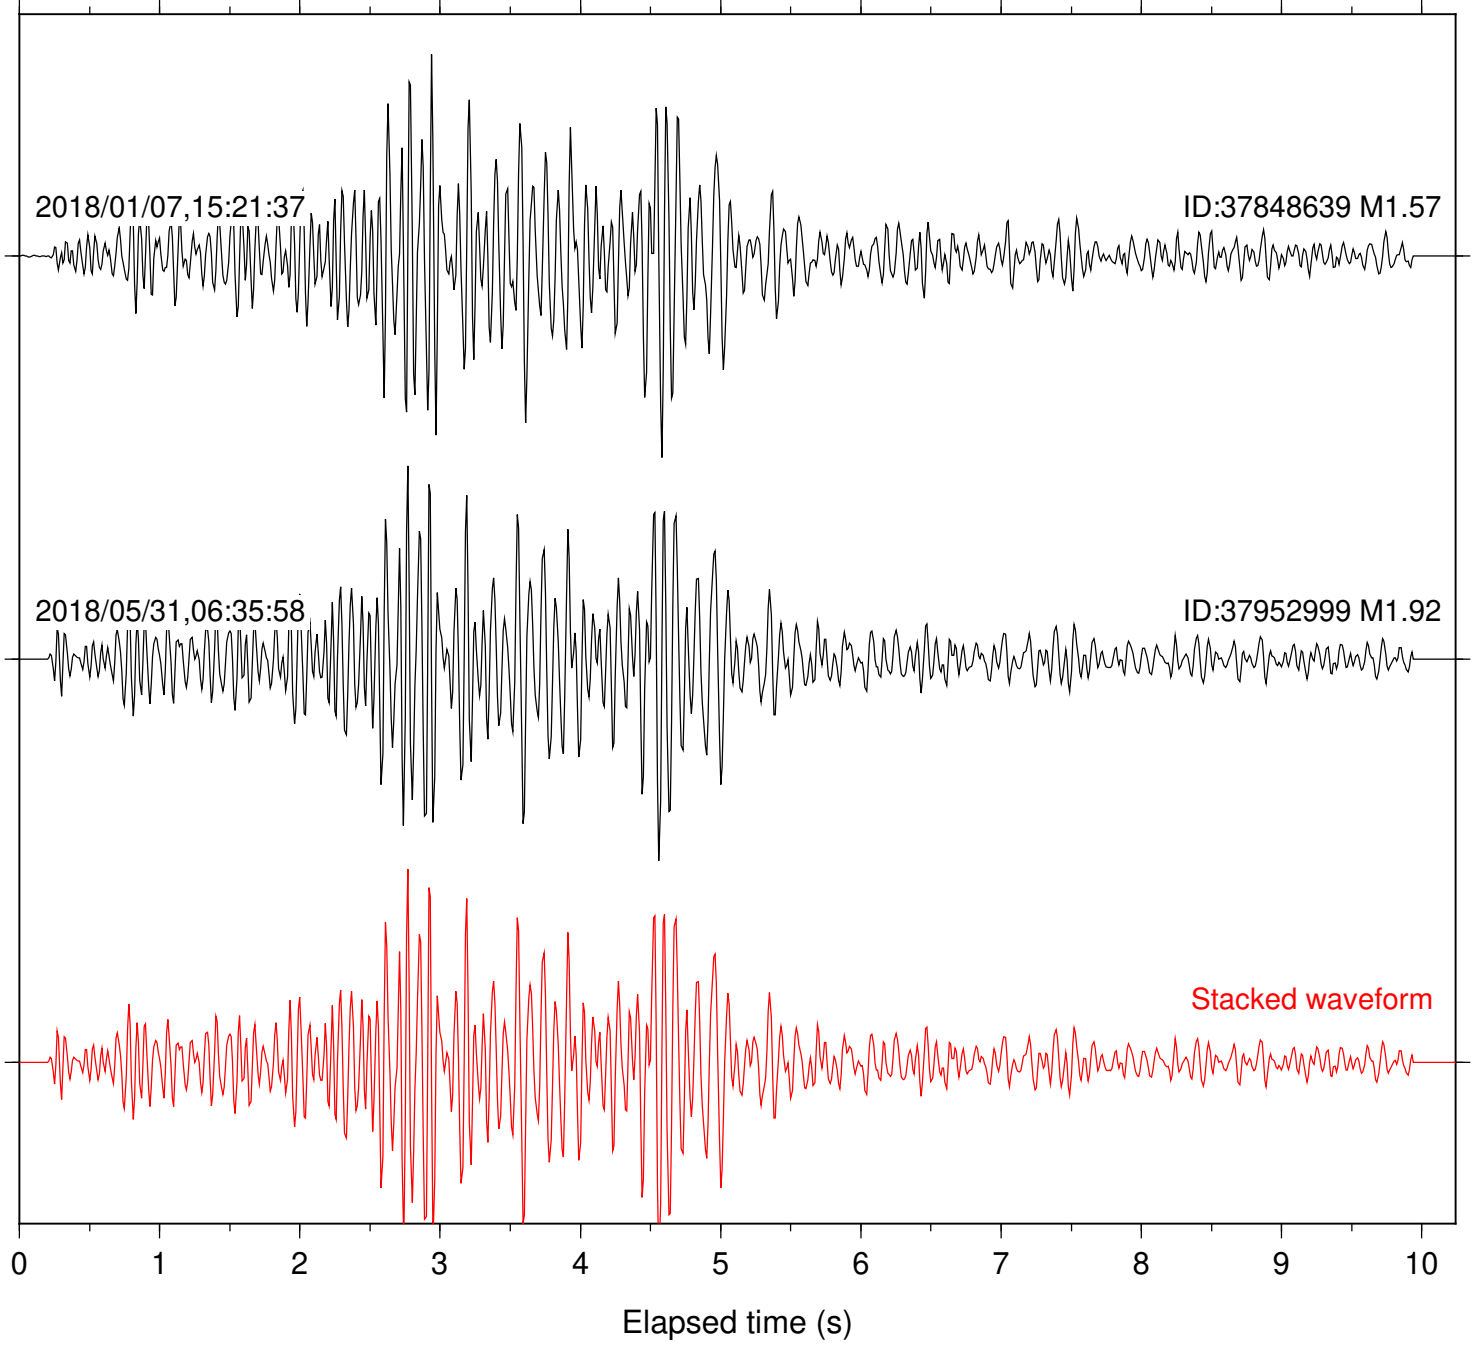

Station: B946 Com: EHZ

Focal depth: 6.75 km

Station: BAC Com: EHZ

Focal depth: 6.75 km

Station: BZN Com: HHZ

Focal depth: 6.75 km

Station: CSH Com: HHZ

Focal depth: 6.75 km

Station: DGR Com: HHZ

Focal depth: 6.75 km

Station: DNR Com: HHZ

Focal depth: 6.75 km

Station: FRD Com: HHZ

Focal depth: 6.75 km

2018/01/07,15:21:37

ID:37848639 M1.57