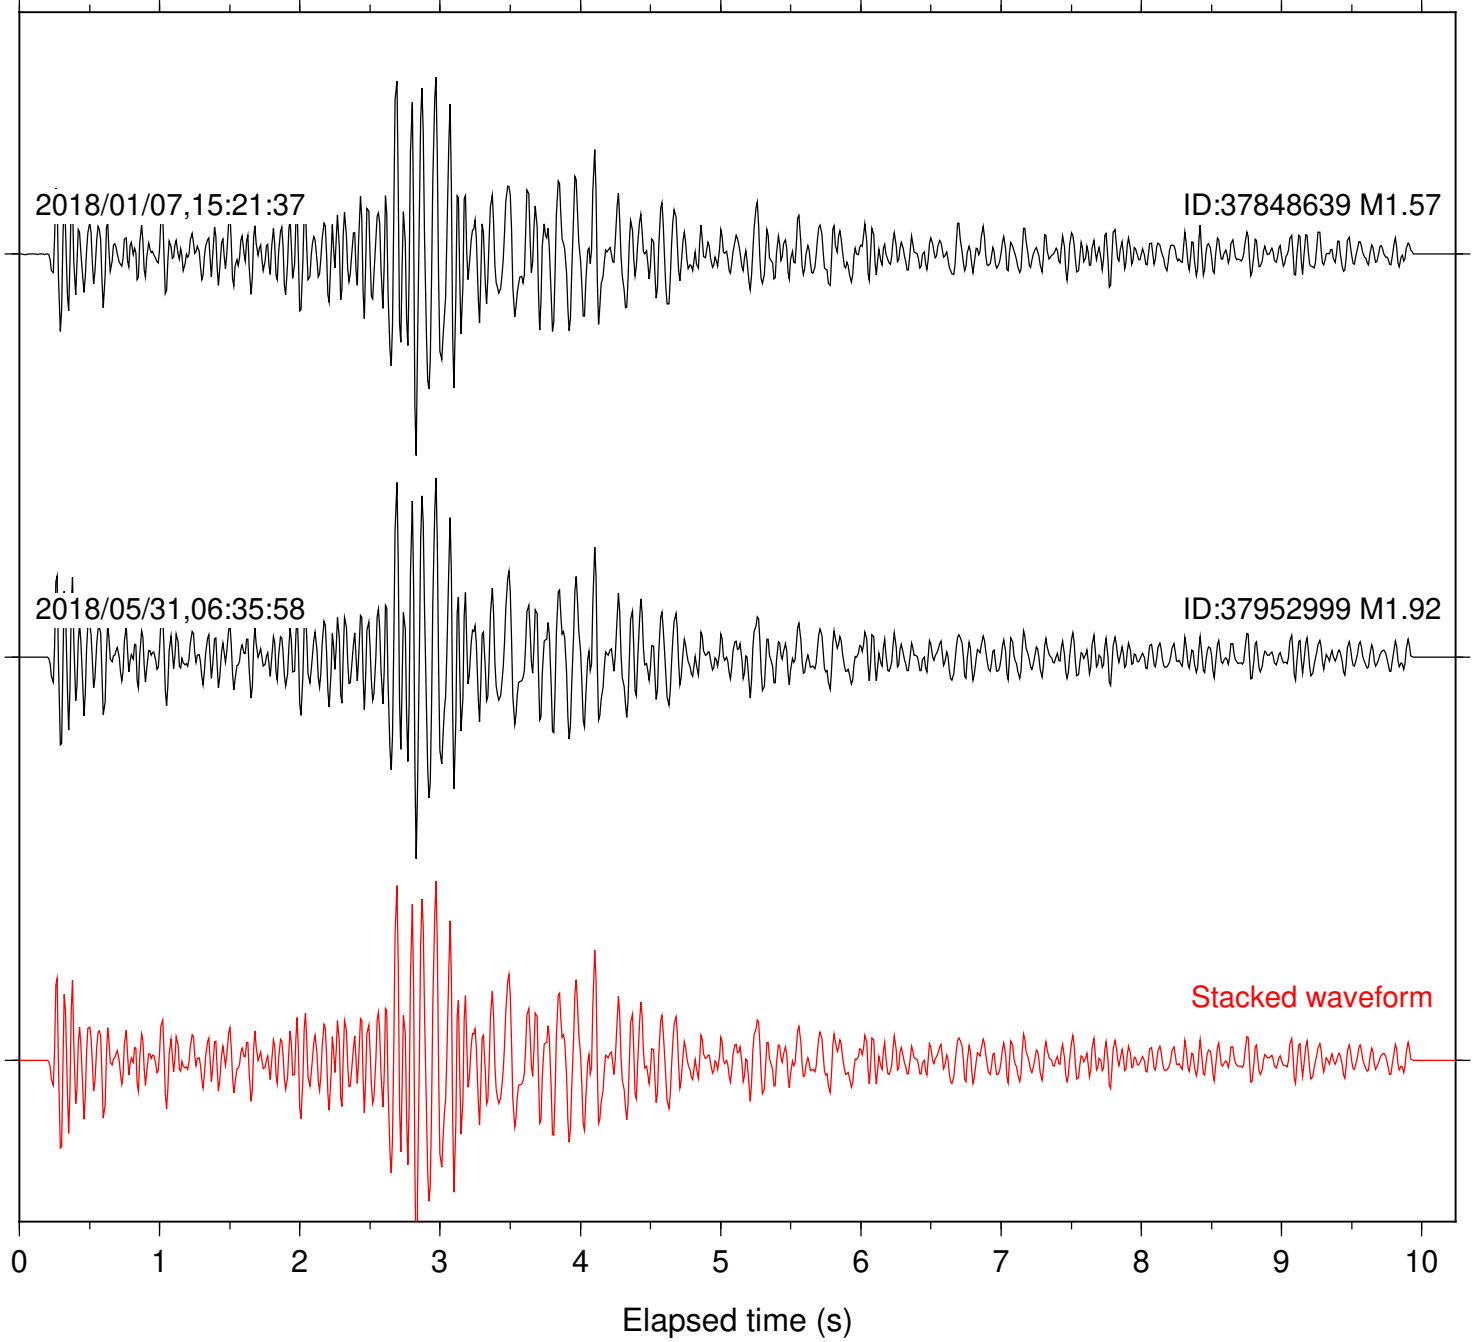

Station: B082 Com: EHZ

Focal depth: 6.75 km

Station: B084 Com: EHZ

Focal depth: 6.75 km

Station: B086 Com: EHZ

Focal depth: 6.75 km

Station: B087 Com: EHZ

Focal depth: 6.75 km

Station: B088 Com: EHZ

Focal depth: 6.75 km

2018/01/07,15:21:37

ID:37848639 M1.57

2018/05/31,06:35:58

ID:37952999 M1.92

Stacked waveform

0 1 2 3 4 5 6 7 8 9 10
Elapsed time (s)

Station: B946 Com: EHZ

Focal depth: 6.75 km

Station: BAC Com: EHZ

Focal depth: 6.75 km

Station: BZN Com: HHZ

Focal depth: 6.75 km

Station: CSH Com: HHZ

Focal depth: 6.75 km

Station: DGR Com: HHZ

Focal depth: 6.75 km

Station: DNR Com: HHZ

Focal depth: 6.75 km

Station: FRD Com: HHZ

Focal depth: 6.75 km

2018/01/07,15:21:37

ID:37848639 M1.57