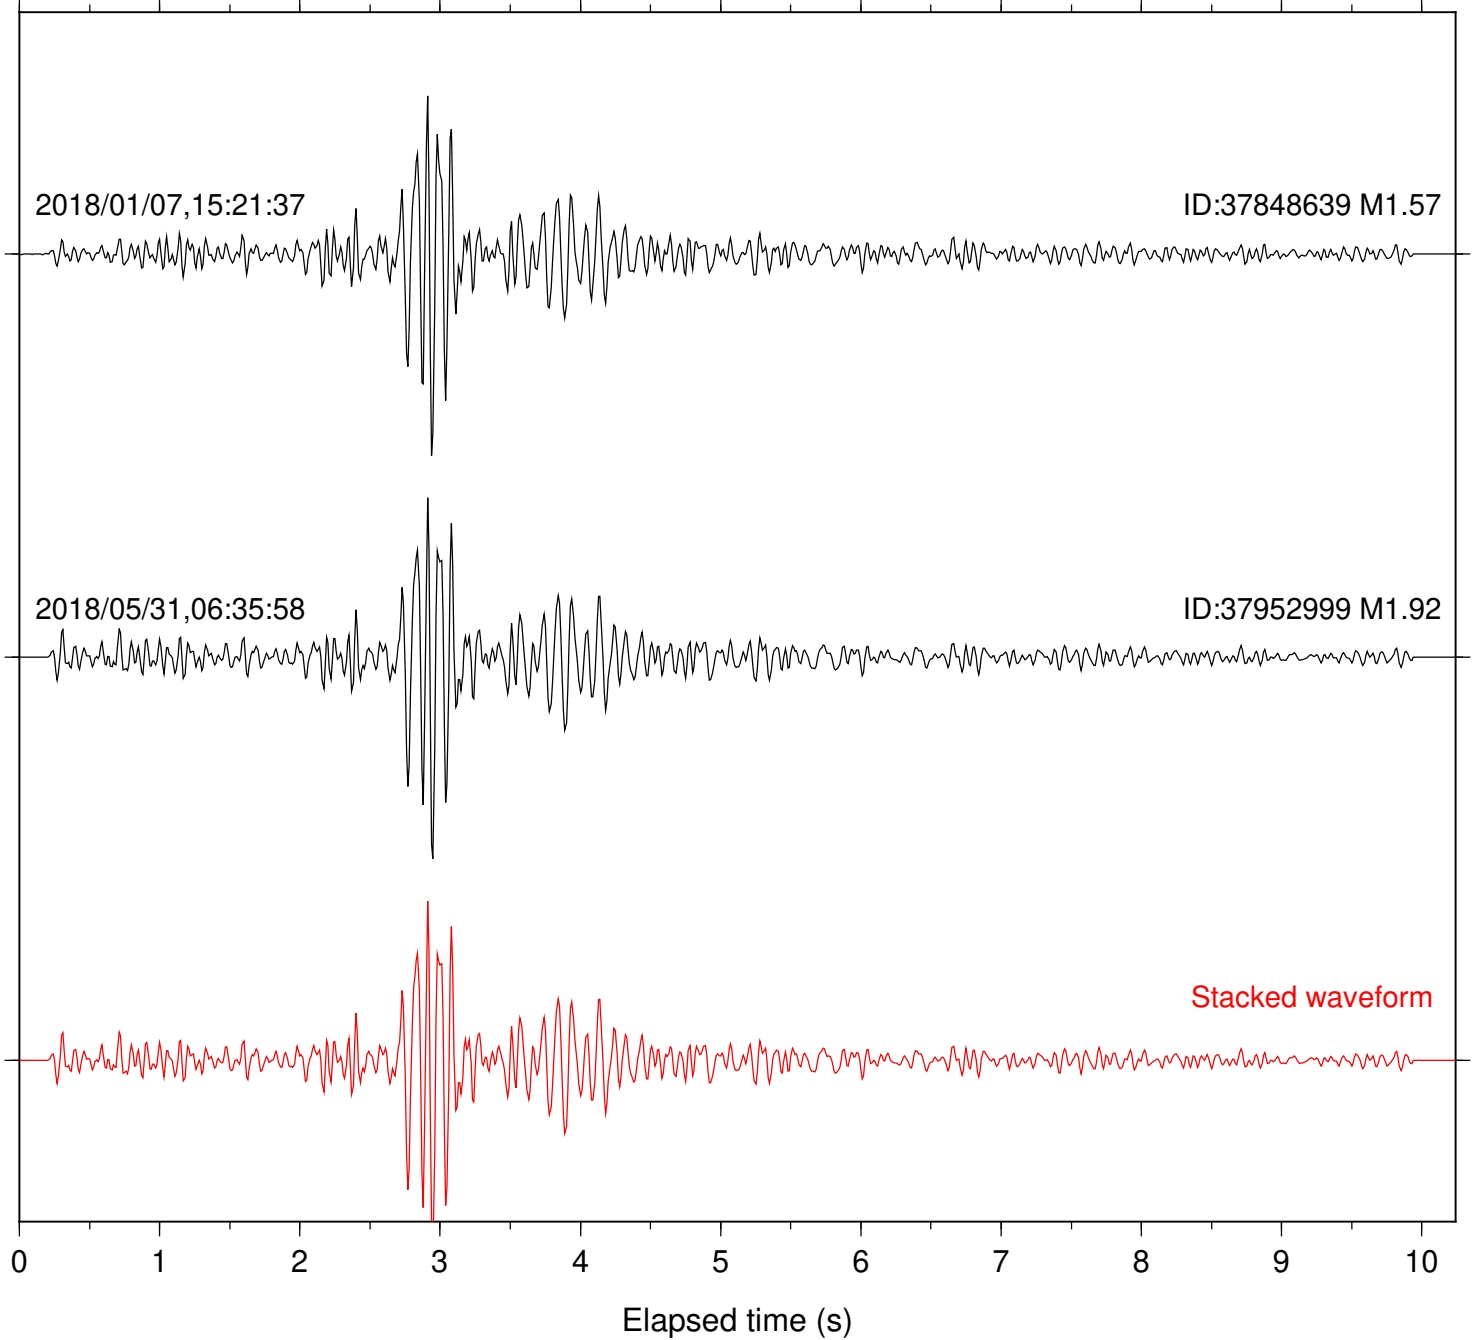

Station: B946 Com: EHZ

Focal depth: 6.75 km

Station: BAC Com: EHZ

Focal depth: 6.75 km

Station: BZN Com: HHZ

Focal depth: 6.75 km

Station: CSH Com: HHZ

Focal depth: 6.75 km

Station: DGR Com: HHZ

Focal depth: 6.75 km

Station: DNR Com: HHZ

Focal depth: 6.75 km

Station: FRD Com: HHZ

Focal depth: 6.75 km

2018/01/07,15:21:37

ID:37848639 M1.57

Focal depth: 6.75 km

Station: PFO Com: HHZ

Focal depth: 6.75 km

Station: POB2 Com: HHZ

Focal depth: 6.75 km

Station: SMER Com: HHZ

Focal depth: 6.75 km

Station: SND Com: HHZ

Focal depth: 6.75 km

Station: WMC Com: HHZ

Focal depth: 6.75 km