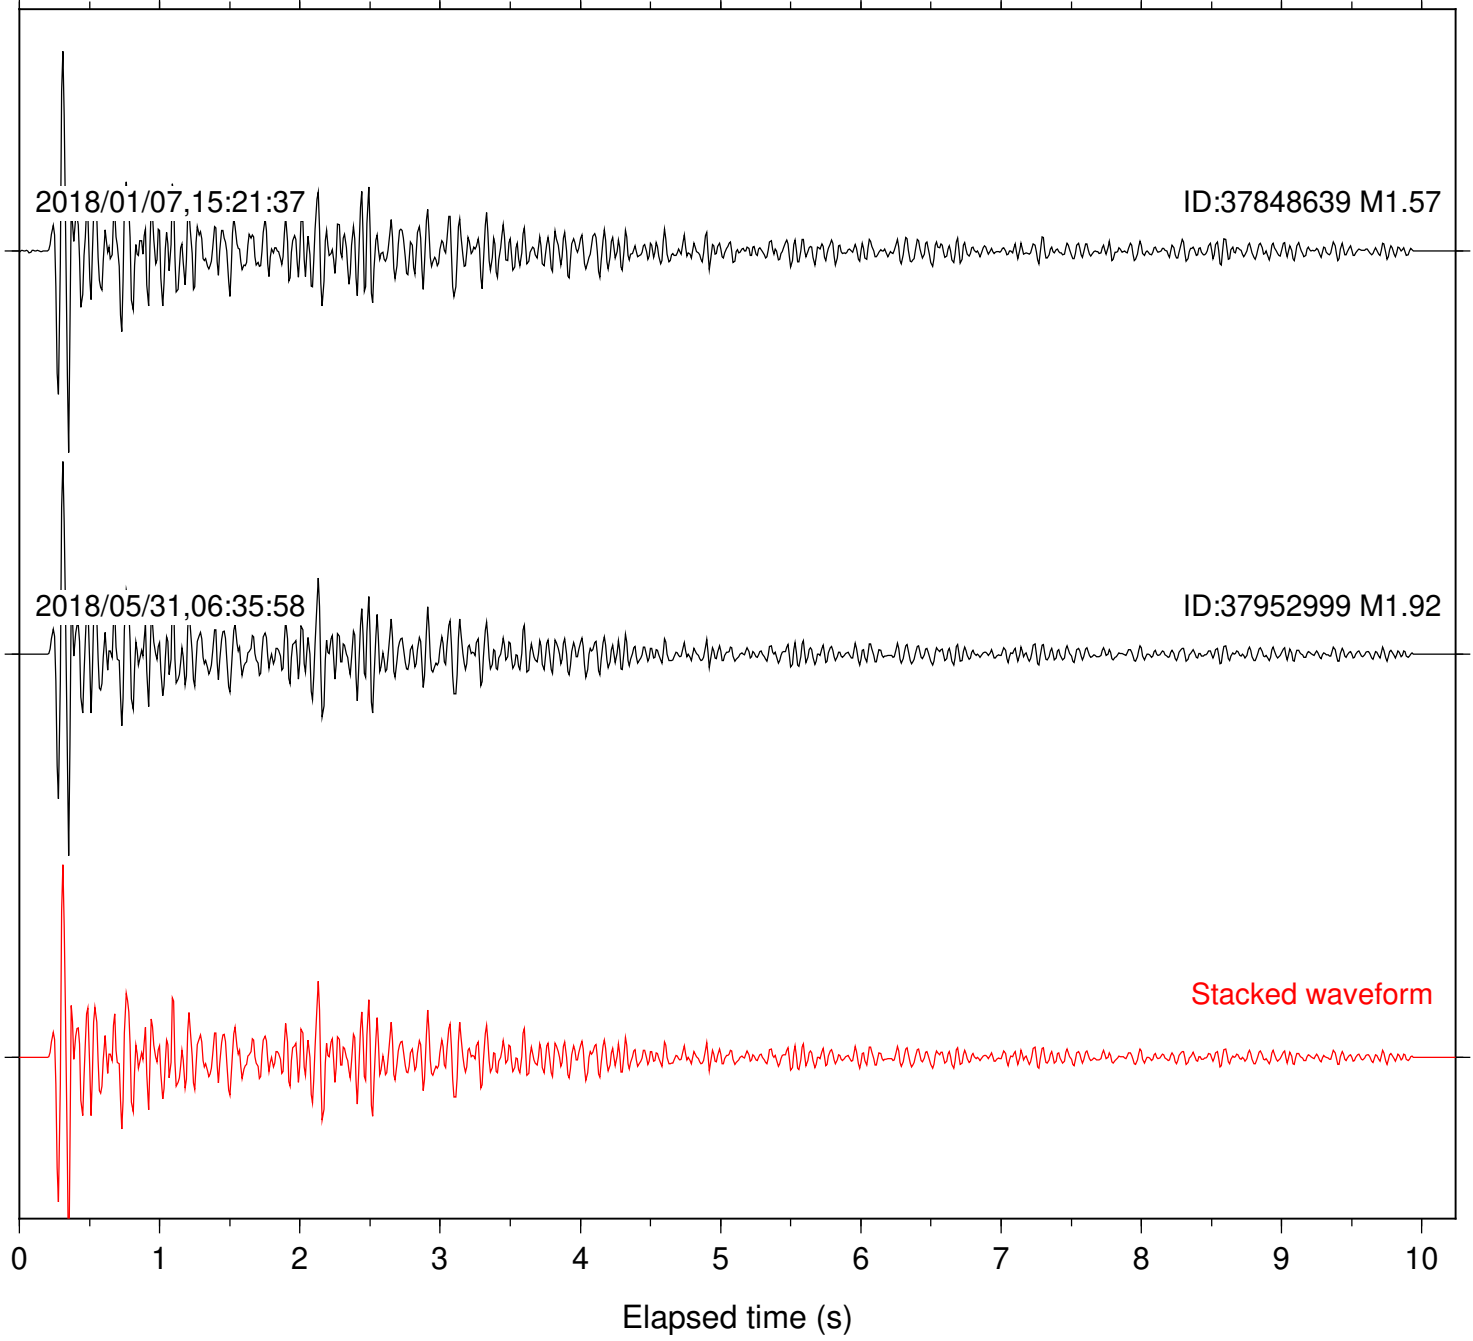

Station: B088 Com: EHZ

Focal depth: 6.75 km

2018/01/07,15:21:37

ID:37848639 M1.57

2018/05/31,06:35:58

ID:37952999 M1.92

Stacked waveform

0 1 2 3 4 5 6 7 8 9 10
Elapsed time (s)

Station: B946 Com: EHZ

Focal depth: 6.75 km

Station: BAC Com: EHZ

Focal depth: 6.75 km

Station: BZN Com: HHZ

Focal depth: 6.75 km

Station: CSH Com: HHZ

Focal depth: 6.75 km

Station: DGR Com: HHZ

Focal depth: 6.75 km

Station: DNR Com: HHZ

Focal depth: 6.75 km

Station: FRD Com: HHZ

Focal depth: 6.75 km

2018/01/07,15:21:37

ID:37848639 M1.57

Focal depth: 6.75 km

Station: WMC Com: HHZ

Focal depth: 6.75 km