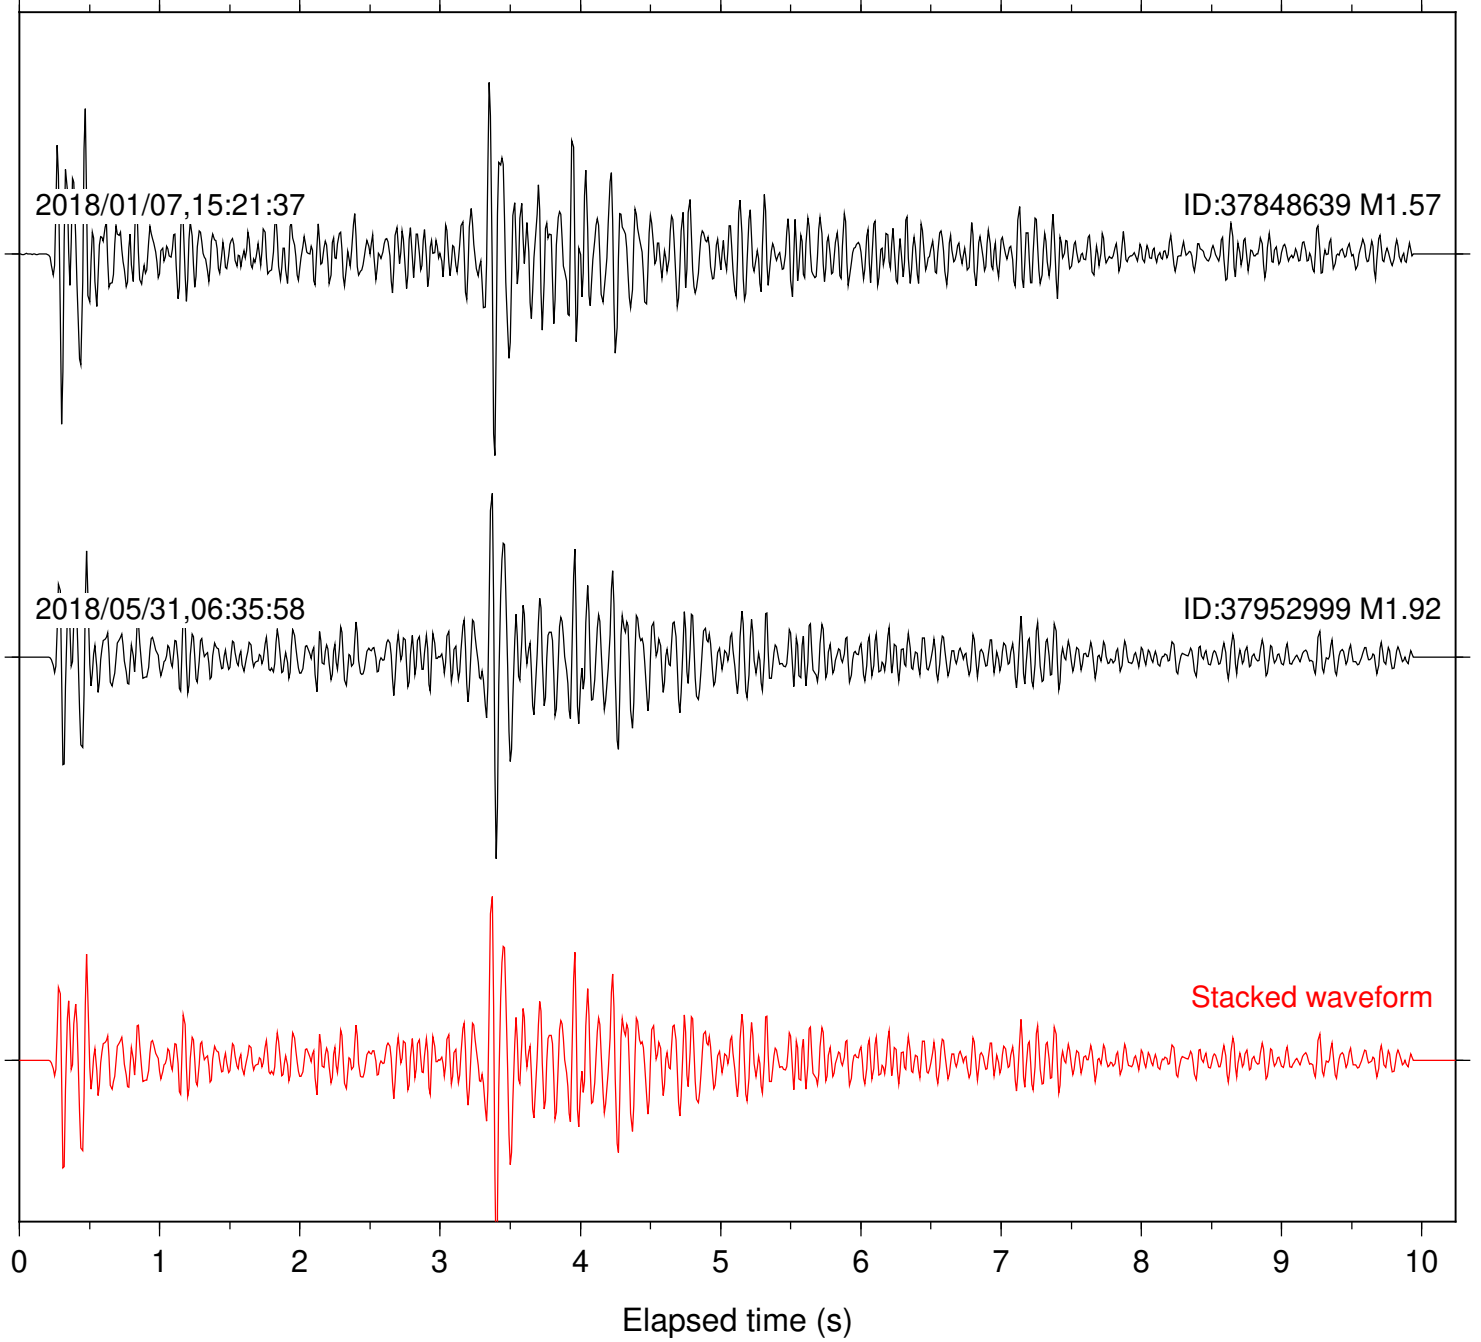

Station: B088 Com: EHZ

Focal depth: 6.75 km

2018/01/07,15:21:37

ID:37848639 M1.57

2018/05/31,06:35:58

ID:37952999 M1.92

Stacked waveform

0 1 2 3 4 5 6 7 8 9 10
Elapsed time (s)

Station: B946 Com: EHZ

Focal depth: 6.75 km

Station: BAC Com: EHZ

Focal depth: 6.75 km

Station: BZN Com: HHZ

Focal depth: 6.75 km

Station: CSH Com: HHZ

Focal depth: 6.75 km

Station: DGR Com: HHZ

Focal depth: 6.75 km

Station: DNR Com: HHZ

Focal depth: 6.75 km

Station: FRD Com: HHZ

Focal depth: 6.75 km

2018/01/07,15:21:37

ID:37848639 M1.57

Focal depth: 6.75 km

Station: WMC Com: HHZ

Focal depth: 6.75 km