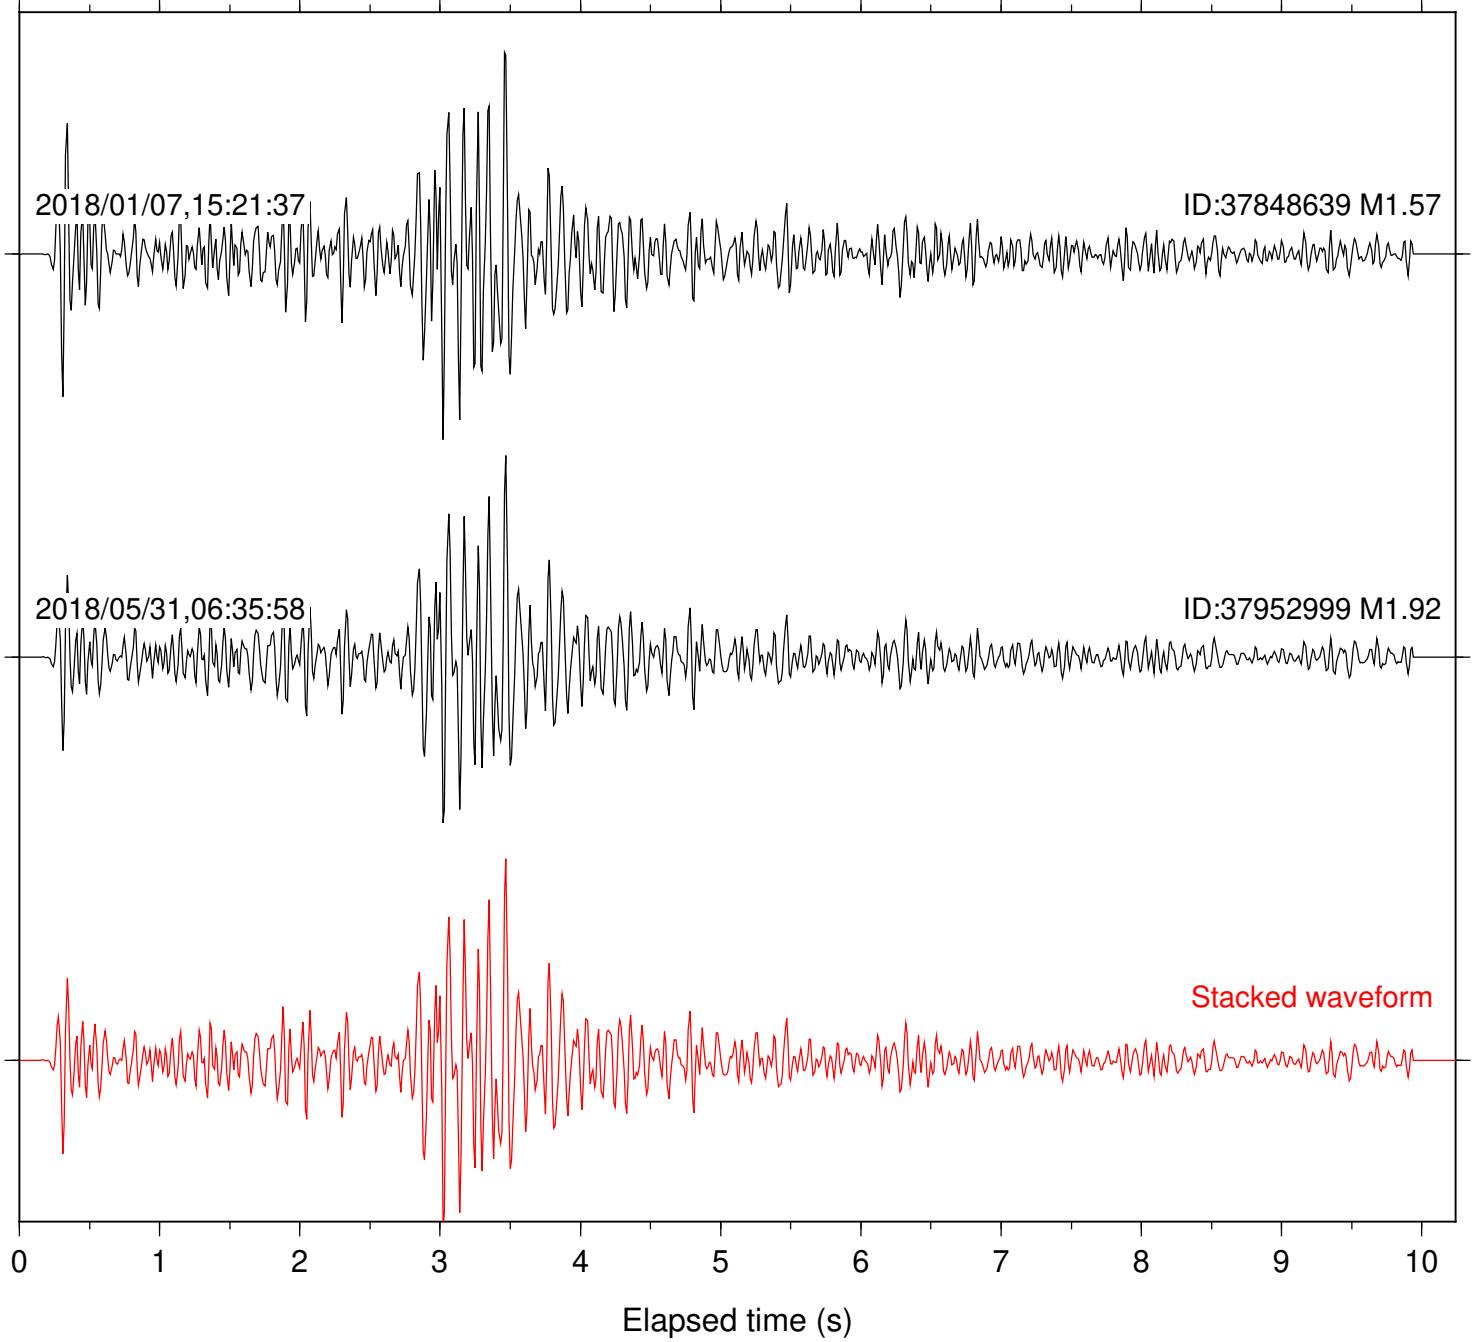

Station: B082 Com: EHZ

Focal depth: 6.75 km

Station: B084 Com: EHZ

Focal depth: 6.75 km

Station: B086 Com: EHZ

Focal depth: 6.75 km

Station: B087 Com: EHZ

Focal depth: 6.75 km

Station: B088 Com: EHZ

Focal depth: 6.75 km

2018/01/07,15:21:37

ID:37848639 M1.57

2018/05/31,06:35:58

ID:37952999 M1.92

Stacked waveform

0 1 2 3 4 5 6 7 8 9 10
Elapsed time (s)

Station: DGR Com: HHZ

Focal depth: 6.75 km

Station: DNR Com: HHZ

Focal depth: 6.75 km

Station: FRD Com: HHZ

Focal depth: 6.75 km

2018/01/07,15:21:37

ID:37848639 M1.57

Focal depth: 6.75 km

Station: WMC Com: HHZ

Focal depth: 6.75 km