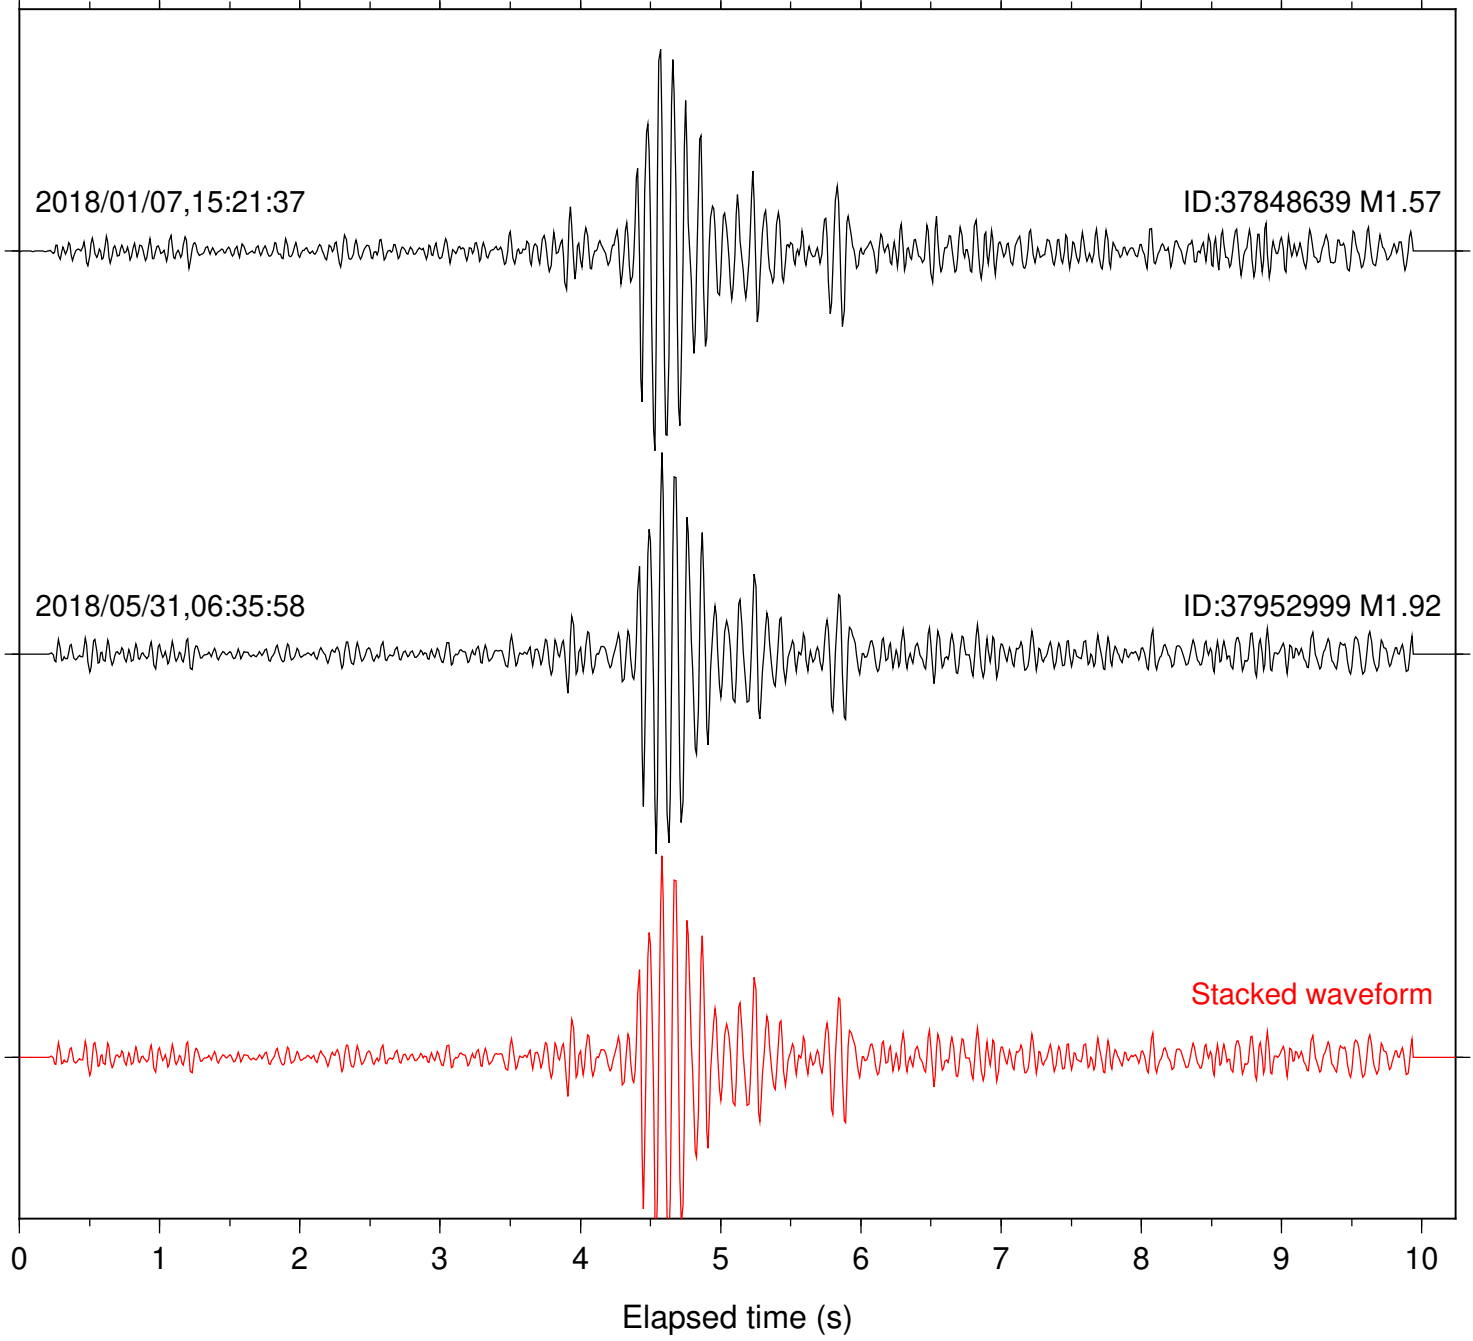

Station: B082 Com: EHZ

Focal depth: 6.75 km

Station: B084 Com: EHZ

Focal depth: 6.75 km

Station: B086 Com: EHZ

Focal depth: 6.75 km

Station: B087 Com: EHZ

Focal depth: 6.75 km

Station: B088 Com: EHZ

Focal depth: 6.75 km

2018/01/07,15:21:37

ID:37848639 M1.57

2018/05/31,06:35:58

ID:37952999 M1.92

Stacked waveform

0 1 2 3 4 5 6 7 8 9 10
Elapsed time (s)

Station: DGR Com: HHZ

Focal depth: 6.75 km

Station: DNR Com: HHZ

Focal depth: 6.75 km

Station: FRD Com: HHZ

Focal depth: 6.75 km

2018/01/07,15:21:37

ID:37848639 M1.57

Focal depth: 6.75 km

Station: WMC Com: HHZ

Focal depth: 6.75 km