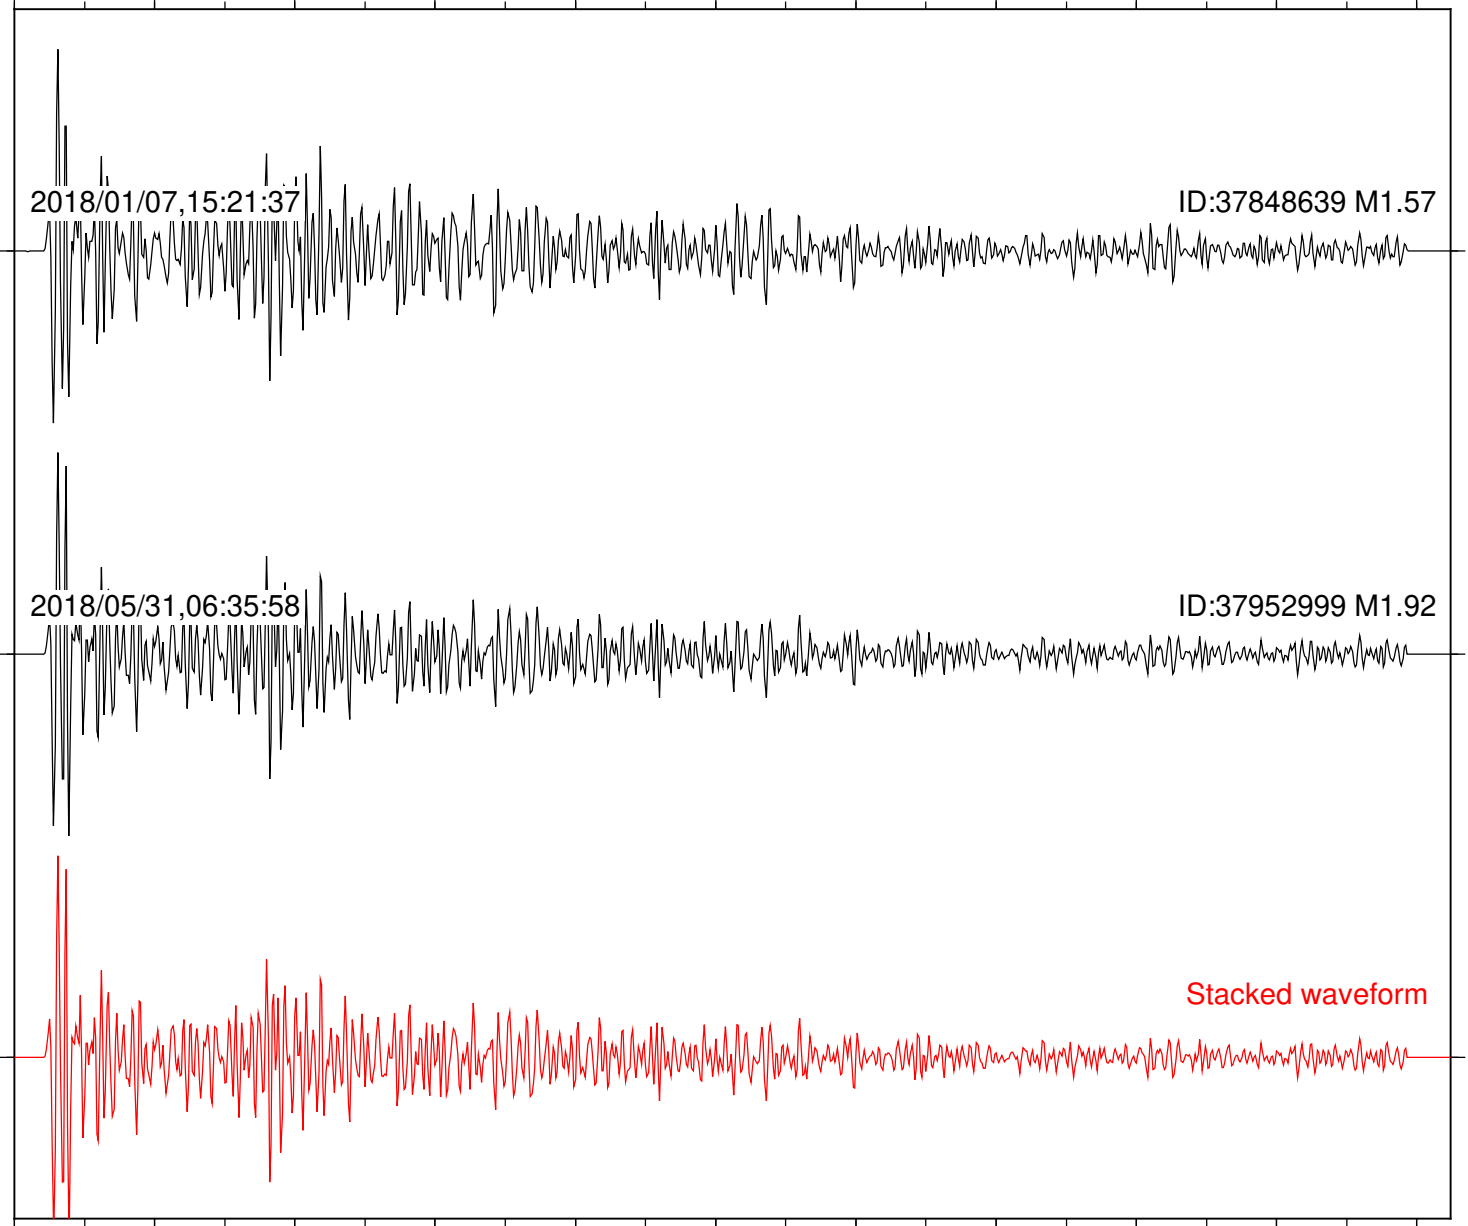

Station: B946 Com: EHZ

Focal depth: 6.75 km

Station: BAC Com: EHZ

Focal depth: 6.75 km

Station: BZN Com: HHZ

Focal depth: 6.75 km

Station: CSH Com: HHZ

Focal depth: 6.75 km

Station: DGR Com: HHZ

Focal depth: 6.75 km

Station: DNR Com: HHZ

Focal depth: 6.75 km

Station: FRD Com: HHZ

Focal depth: 6.75 km

2018/01/07,15:21:37

ID:37848639 M1.57

2018/05/31,06:35:58

ID:37952999 M1.92

Stacked waveform

0 1 2 3 4 5 6 7 8 9 10

Elapsed time (s)

Station: LKH Com: HHZ

Focal depth: 6.75 km

Station: MTG Com: HHZ

Focal depth: 6.75 km

Station: PFO Com: HHZ

Focal depth: 6.75 km

Station: POB2 Com: HHZ

Focal depth: 6.75 km

Station: SMER Com: HHZ

Focal depth: 6.75 km

Station: SND Com: HHZ