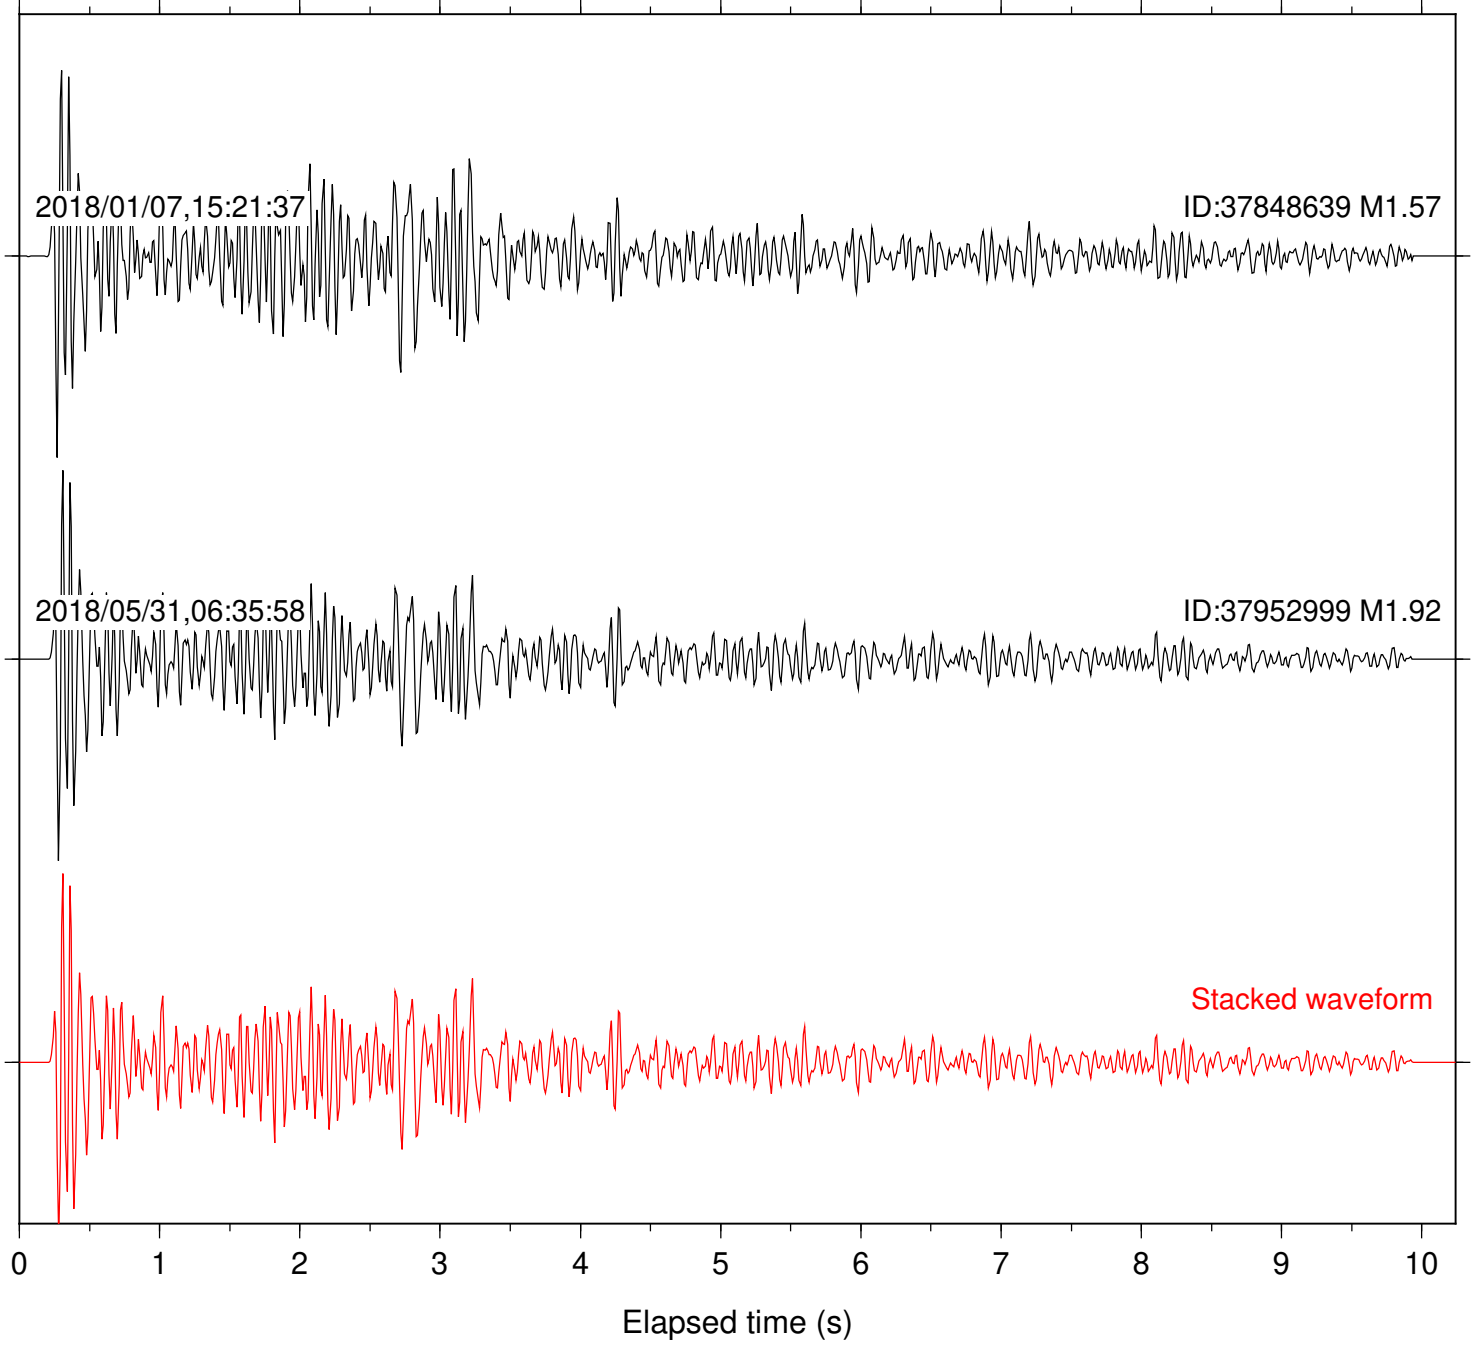

Station: B082 Com: EHZ

Focal depth: 6.75 km

Station: B084 Com: EHZ

Focal depth: 6.75 km

Station: B086 Com: EHZ

Focal depth: 6.75 km

Station: B087 Com: EHZ

Focal depth: 6.75 km

Station: B088 Com: EHZ

Focal depth: 6.75 km

2018/01/07,15:21:37

ID:37848639 M1.57

2018/05/31,06:35:58

ID:37952999 M1.92

Stacked waveform

0 1 2 3 4 5 6 7 8 9 10
Elapsed time (s)

Station: DGR Com: HHZ

Focal depth: 6.75 km

Station: DNR Com: HHZ

Focal depth: 6.75 km

Station: FRD Com: HHZ

Focal depth: 6.75 km

2018/01/07,15:21:37

ID:37848639 M1.57

Focal depth: 6.75 km

Station: WMC Com: HHZ

Focal depth: 6.75 km