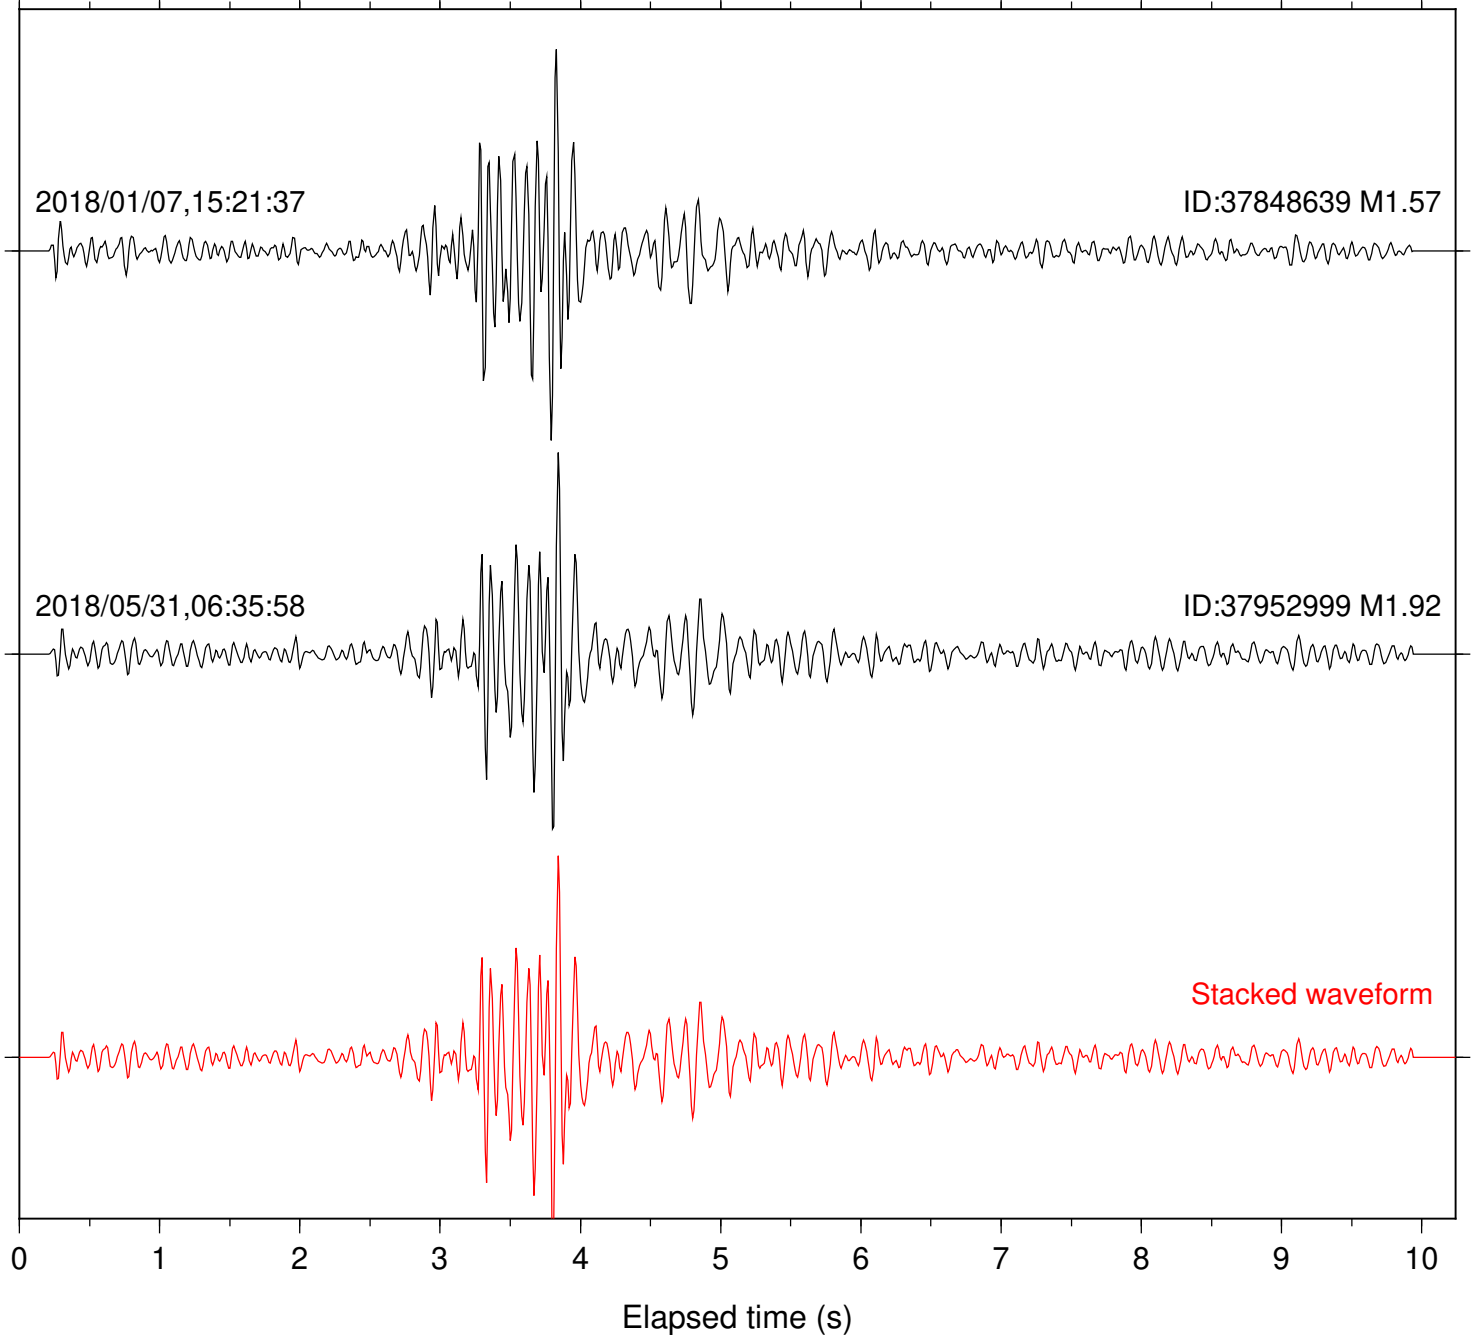

Station: B946 Com: EHZ

Focal depth: 6.75 km

Station: BAC Com: EHZ

Focal depth: 6.75 km

Station: BZN Com: HHZ

Focal depth: 6.75 km

Station: CSH Com: HHZ

Focal depth: 6.75 km

Station: DGR Com: HHZ

Focal depth: 6.75 km

Station: DNR Com: HHZ

Focal depth: 6.75 km

Station: FRD Com: HHZ

Focal depth: 6.75 km

2018/01/07,15:21:37

ID:37848639 M1.57

Focal depth: 6.75 km

Station: PFO Com: HHZ

Focal depth: 6.75 km

Station: POB2 Com: HHZ

Focal depth: 6.75 km

Station: SMER Com: HHZ

Focal depth: 6.75 km

Station: SND Com: HHZ

Focal depth: 6.75 km

Station: WMC Com: HHZ

Focal depth: 6.75 km