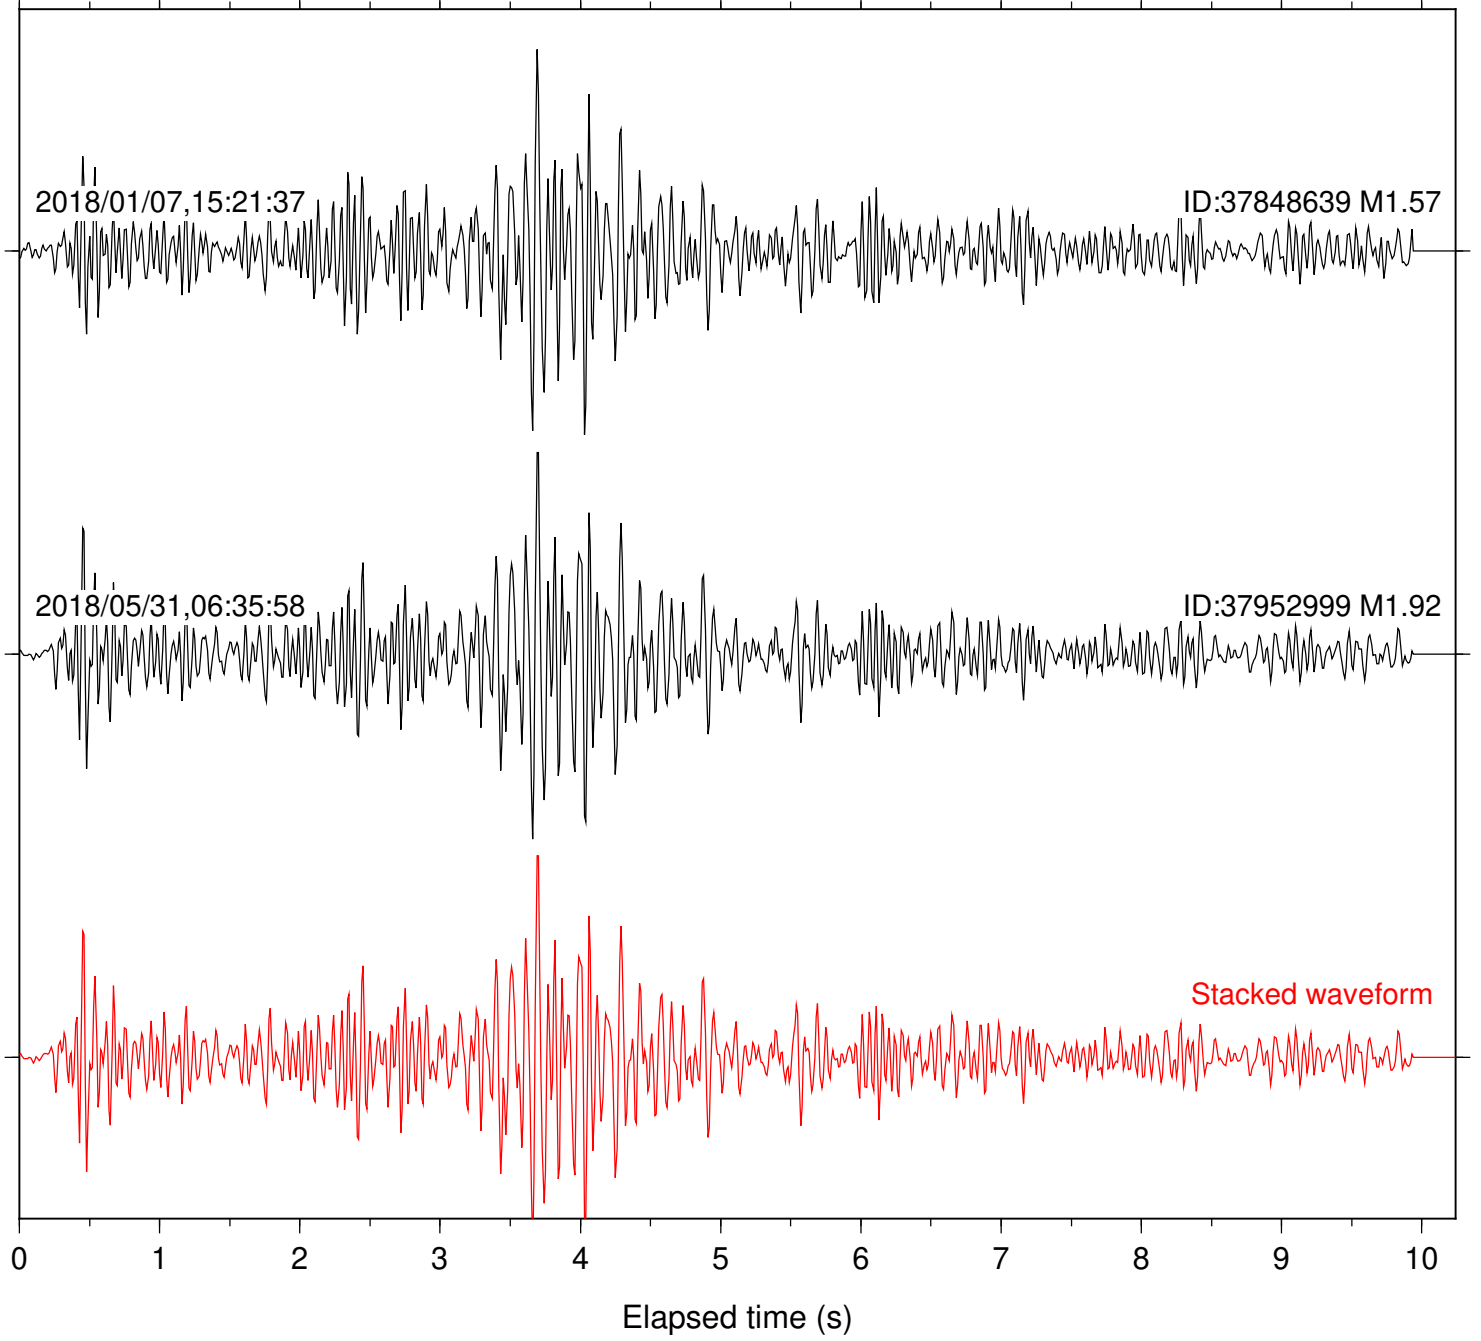

Station: B082 Com: EHZ

Focal depth: 6.75 km

Station: B084 Com: EHZ

Focal depth: 6.75 km

Station: B086 Com: EHZ

Focal depth: 6.75 km

Station: B087 Com: EHZ

Focal depth: 6.75 km

Station: B088 Com: EHZ

Focal depth: 6.75 km

2018/01/07,15:21:37

ID:37848639 M1.57

2018/05/31,06:35:58

ID:37952999 M1.92

Stacked waveform

0 1 2 3 4 5 6 7 8 9 10
Elapsed time (s)

Station: DGR Com: HHZ

Focal depth: 6.75 km

Station: DNR Com: HHZ

Focal depth: 6.75 km

Station: FRD Com: HHZ

Focal depth: 6.75 km

2018/01/07,15:21:37

ID:37848639 M1.57

Focal depth: 6.75 km

Station: WMC Com: HHZ

Focal depth: 6.75 km