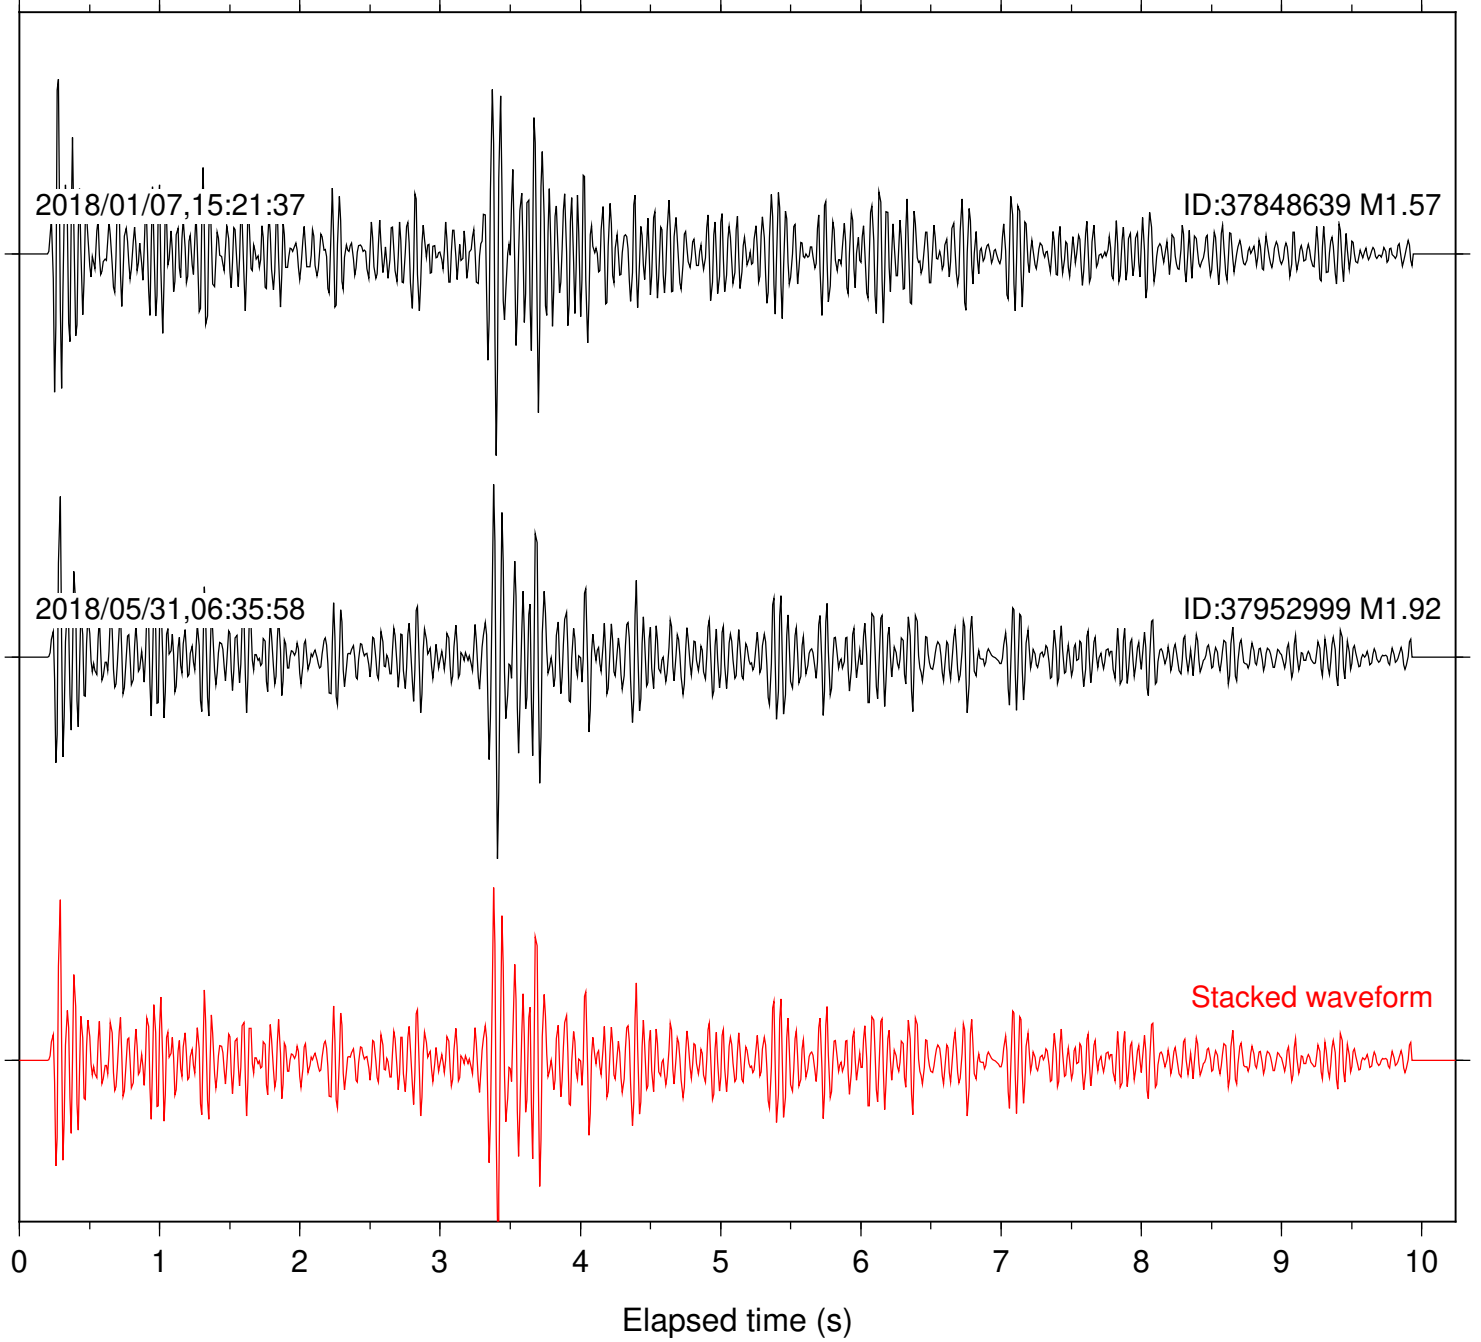

Station: B946 Com: EHZ

Focal depth: 6.75 km

Station: BAC Com: EHZ

Focal depth: 6.75 km

Station: BZN Com: HHZ

Focal depth: 6.75 km

Station: CSH Com: HHZ

Focal depth: 6.75 km

Station: DGR Com: HHZ

Focal depth: 6.75 km

Station: DNR Com: HHZ

Focal depth: 6.75 km

Station: FRD Com: HHZ

Focal depth: 6.75 km

2018/01/07,15:21:37

ID:37848639 M1.57

Focal depth: 6.75 km

Station: PFO Com: HHZ

Focal depth: 6.75 km

Station: POB2 Com: HHZ

Focal depth: 6.75 km

Station: SMER Com: HHZ

Focal depth: 6.75 km

Station: SND Com: HHZ

Focal depth: 6.75 km

Station: WMC Com: HHZ

Focal depth: 6.75 km