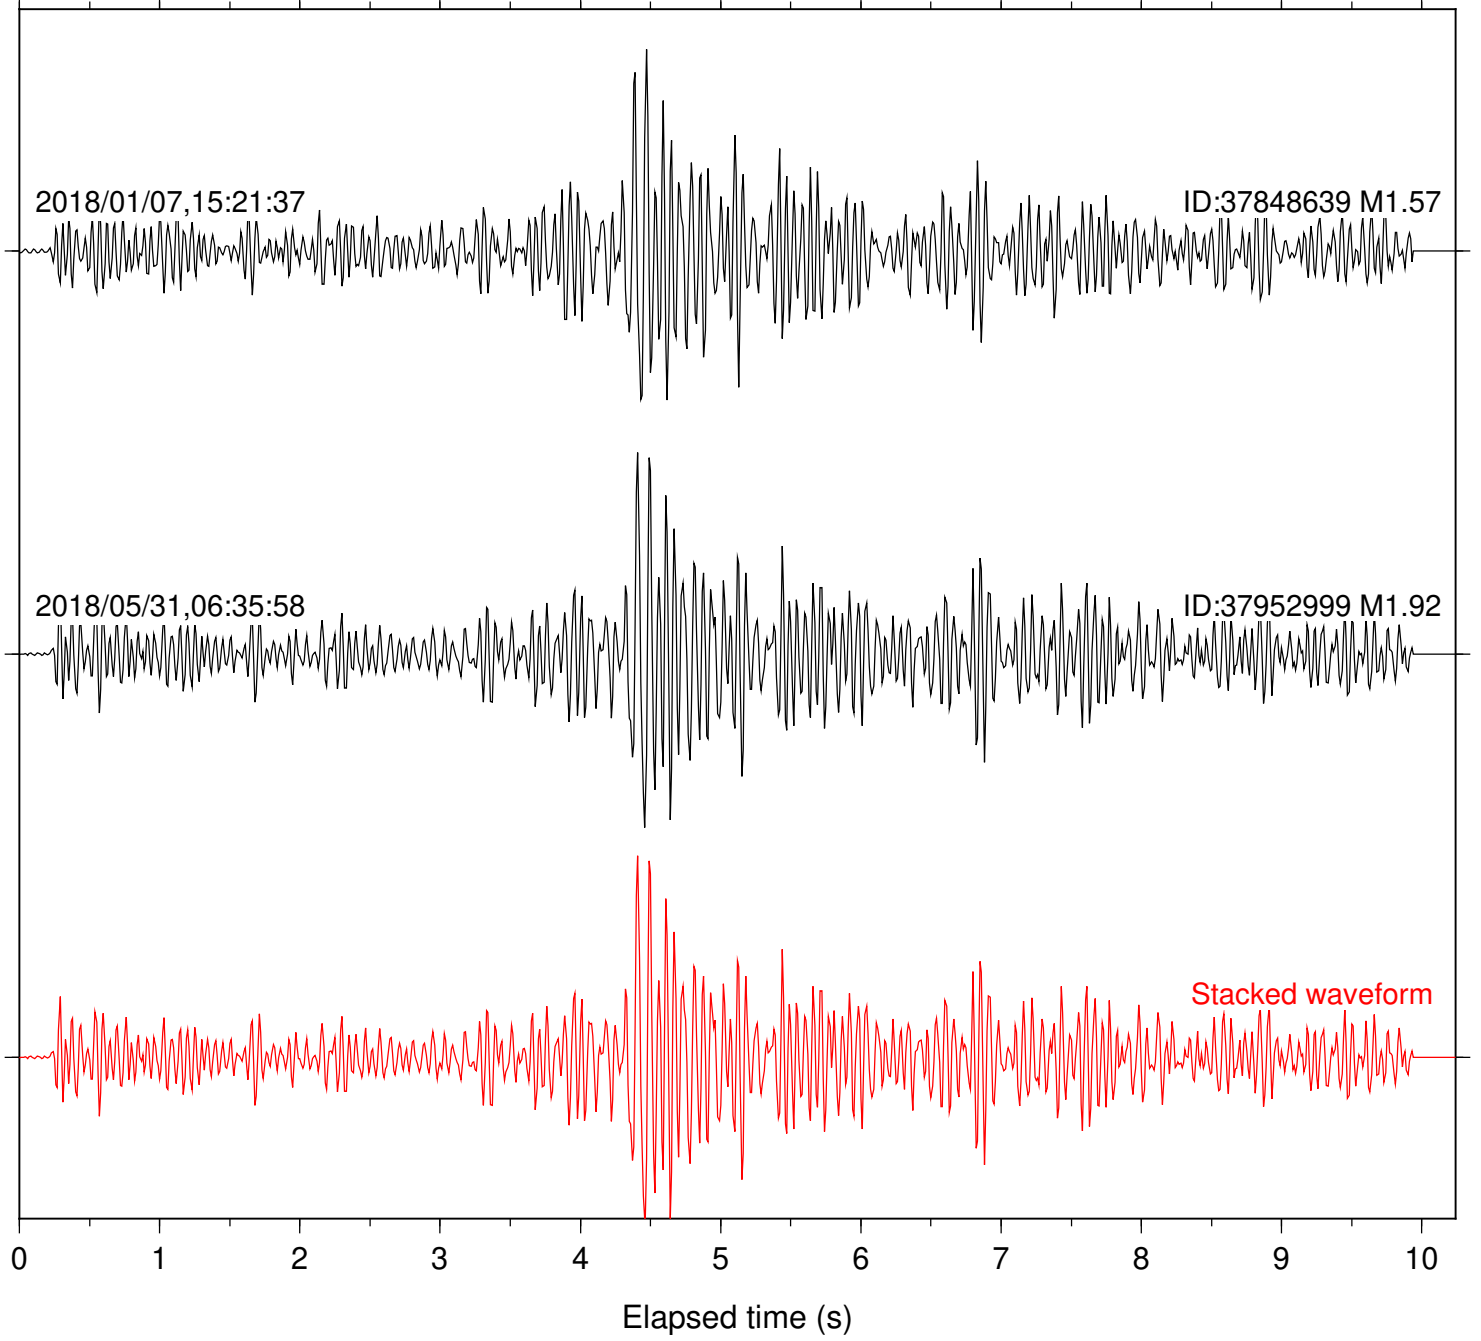

Station: DGR Com: HHZ

Focal depth: 6.75 km

Station: DNR Com: HHZ

Focal depth: 6.75 km

Station: FRD Com: HHZ

Focal depth: 6.75 km

2018/01/07,15:21:37

ID:37848639 M1.57

2018/05/31,06:35:58

ID:37952999 M1.92

Stacked waveform

0 1 2 3 4 5 6 7 8 9 10

Elapsed time (s)

Station: LKH Com: HHZ

Focal depth: 6.75 km

Station: MTG Com: HHZ

Focal depth: 6.75 km

Station: PFO Com: HHZ

Focal depth: 6.75 km

Station: POB2 Com: HHZ

Focal depth: 6.75 km

Station: SMER Com: HHZ

Focal depth: 6.75 km

Station: SND Com: HHZ

Focal depth: 6.75 km

Station: WMC Com: HHZ

Focal depth: 6.75 km