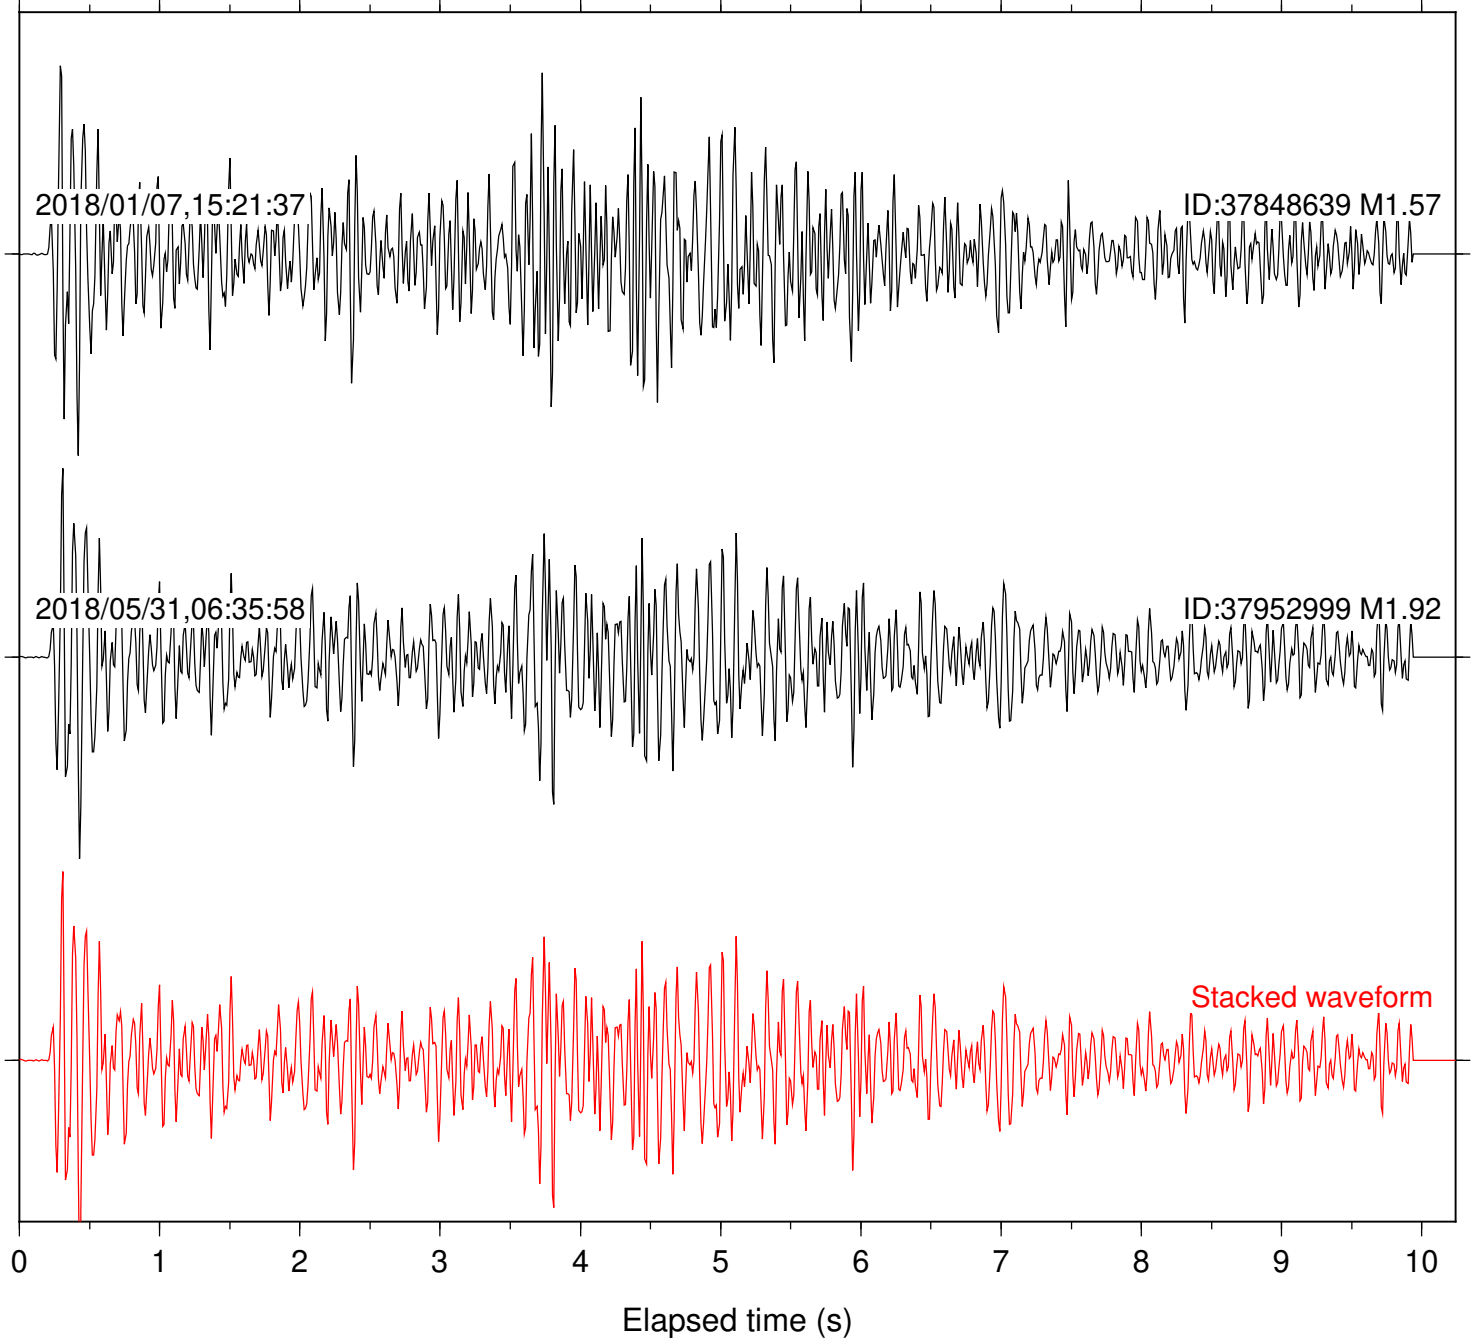

Station: B082 Com: EHZ

Focal depth: 6.75 km

Station: B084 Com: EHZ

Focal depth: 6.75 km

Station: B086 Com: EHZ

Focal depth: 6.75 km

Station: B087 Com: EHZ

Focal depth: 6.75 km

Station: B088 Com: EHZ

Focal depth: 6.75 km

2018/01/07,15:21:37

ID:37848639 M1.57

2018/05/31,06:35:58

ID:37952999 M1.92

Stacked waveform

0 1 2 3 4 5 6 7 8 9 10
Elapsed time (s)

Station: B946 Com: EHZ

Focal depth: 6.75 km

Station: BAC Com: EHZ

Focal depth: 6.75 km

Station: BZN Com: HHZ

Focal depth: 6.75 km

Station: CSH Com: HHZ

Focal depth: 6.75 km

Station: DGR Com: HHZ

Focal depth: 6.75 km

Station: DNR Com: HHZ

Focal depth: 6.75 km

Station: FRD Com: HHZ

Focal depth: 6.75 km

2018/01/07,15:21:37

ID:37848639 M1.57