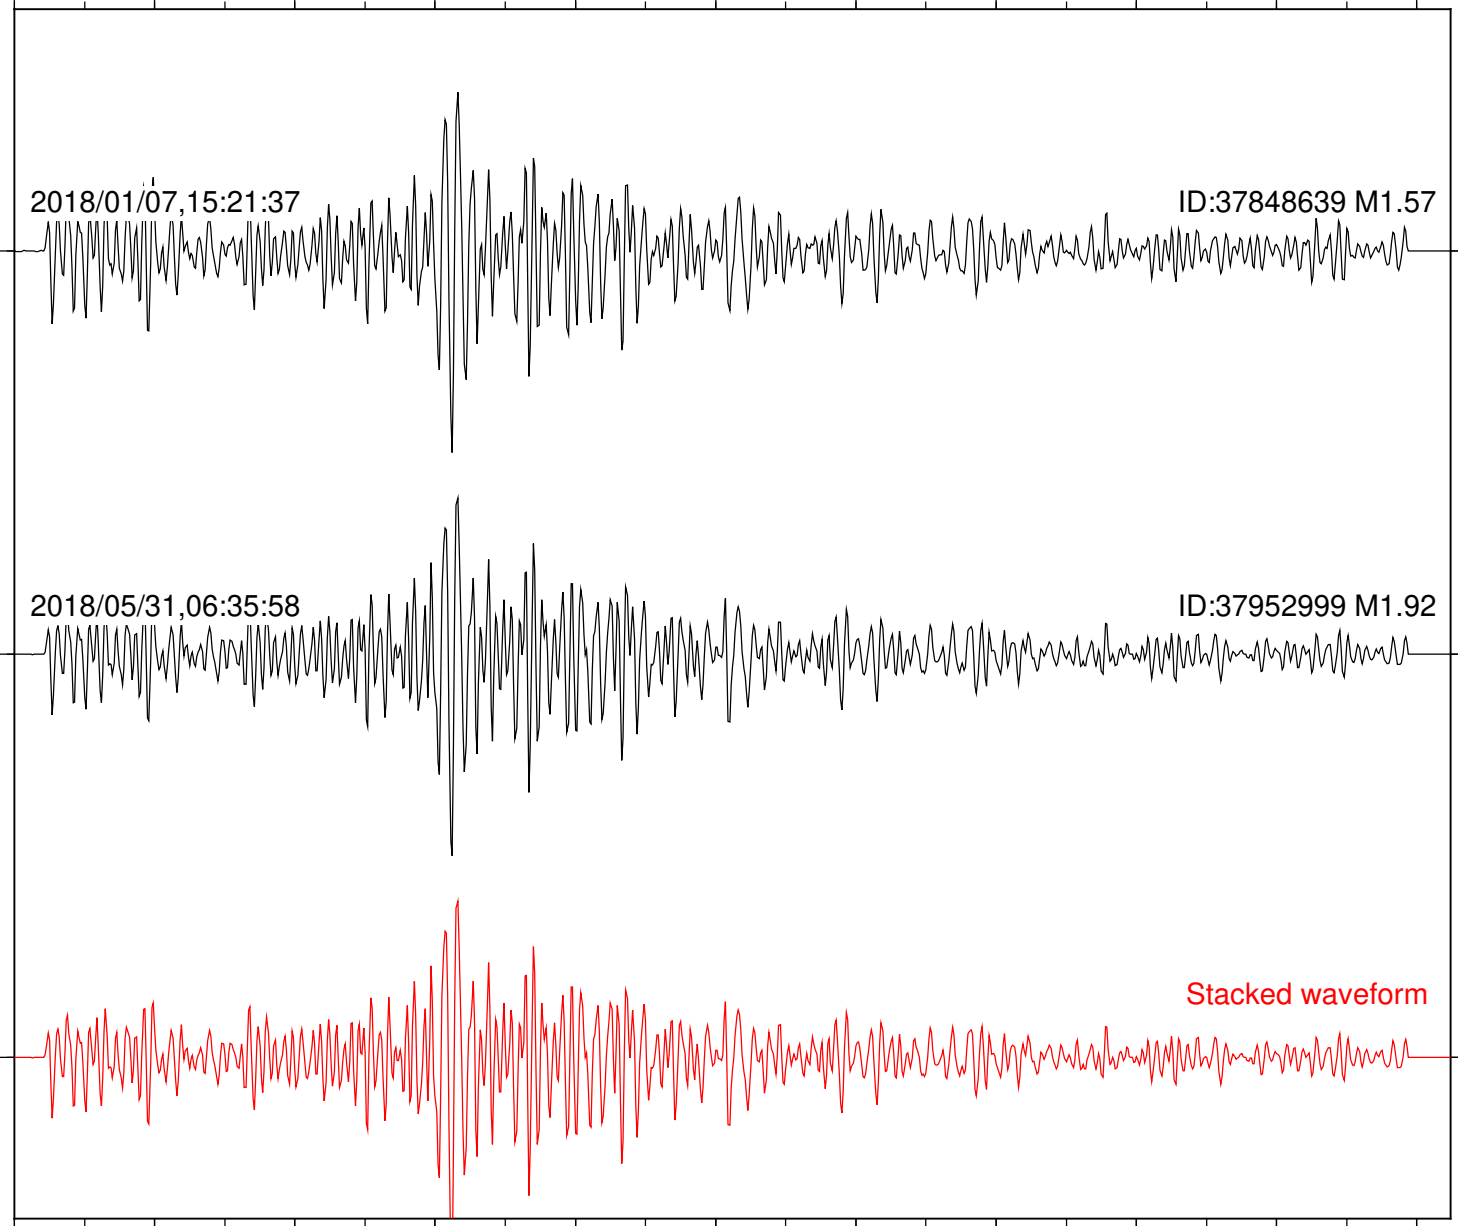

Station: B082 Com: EHZ

Focal depth: 6.75 km

Station: B084 Com: EHZ

Focal depth: 6.75 km

Station: B086 Com: EHZ

Focal depth: 6.75 km

Station: B087 Com: EHZ

Focal depth: 6.75 km

Station: B088 Com: EHZ

Focal depth: 6.75 km

2018/01/07,15:21:37

ID:37848639 M1.57

2018/05/31,06:35:58

ID:37952999 M1.92

Stacked waveform

0 1 2 3 4 5 6 7 8 9 10
Elapsed time (s)

Station: B946 Com: EHZ

Focal depth: 6.75 km

Station: BAC Com: EHZ

Focal depth: 6.75 km

Station: BZN Com: HHZ

Focal depth: 6.75 km

Station: CSH Com: HHZ

Focal depth: 6.75 km

Station: DGR Com: HHZ

Focal depth: 6.75 km

Station: DNR Com: HHZ

Focal depth: 6.75 km

Station: FRD Com: HHZ

Focal depth: 6.75 km

2018/01/07,15:21:37

ID:37848639 M1.57