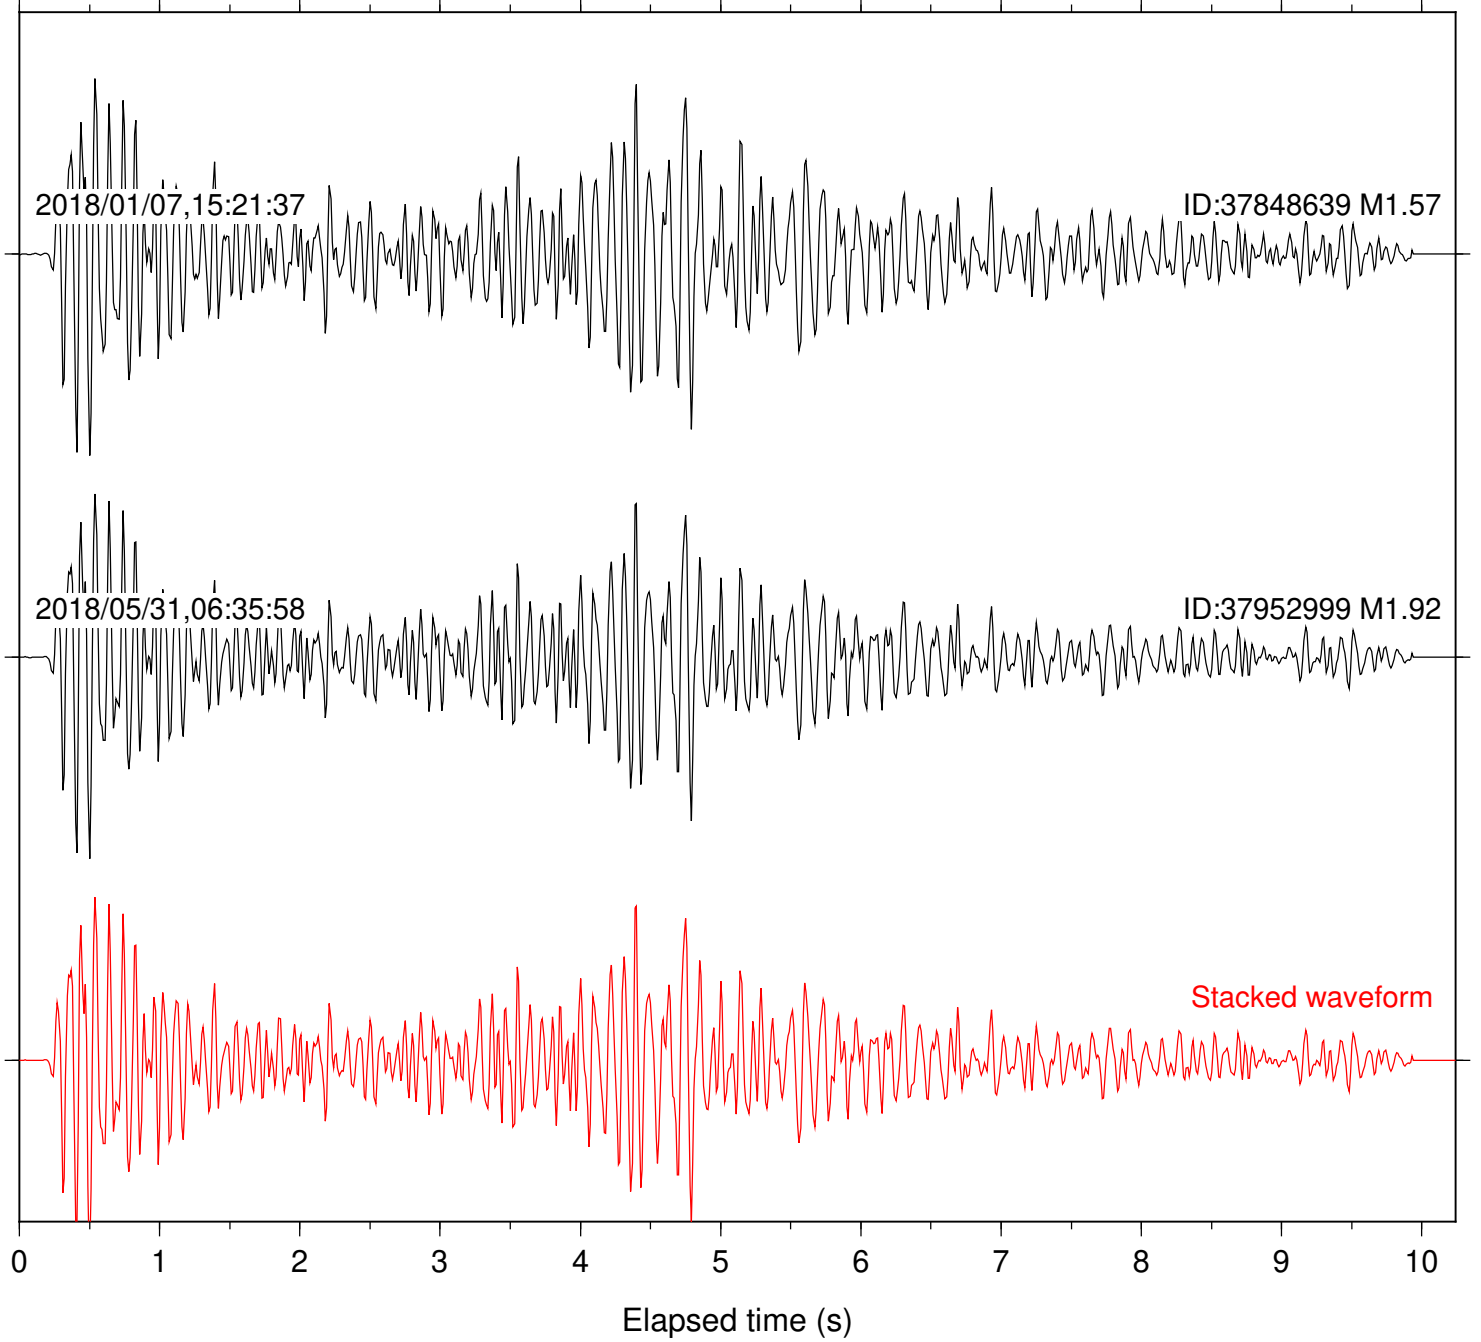

Station: DGR Com: HHZ

Focal depth: 6.75 km

Station: DNR Com: HHZ

Focal depth: 6.75 km

Station: FRD Com: HHZ

Focal depth: 6.75 km

2018/01/07,15:21:37

ID:37848639 M1.57

2018/05/31,06:35:58

ID:37952999 M1.92

Stacked waveform

0 1 2 3 4 5 6 7 8 9 10

Elapsed time (s)

Station: LKH Com: HHZ

Focal depth: 6.75 km

Station: MTG Com: HHZ

Focal depth: 6.75 km

Station: PFO Com: HHZ

Focal depth: 6.75 km

Station: POB2 Com: HHZ

Focal depth: 6.75 km

Station: SMER Com: HHZ

Focal depth: 6.75 km

Station: SND Com: HHZ

Focal depth: 6.75 km

Station: WMC Com: HHZ

Focal depth: 6.75 km