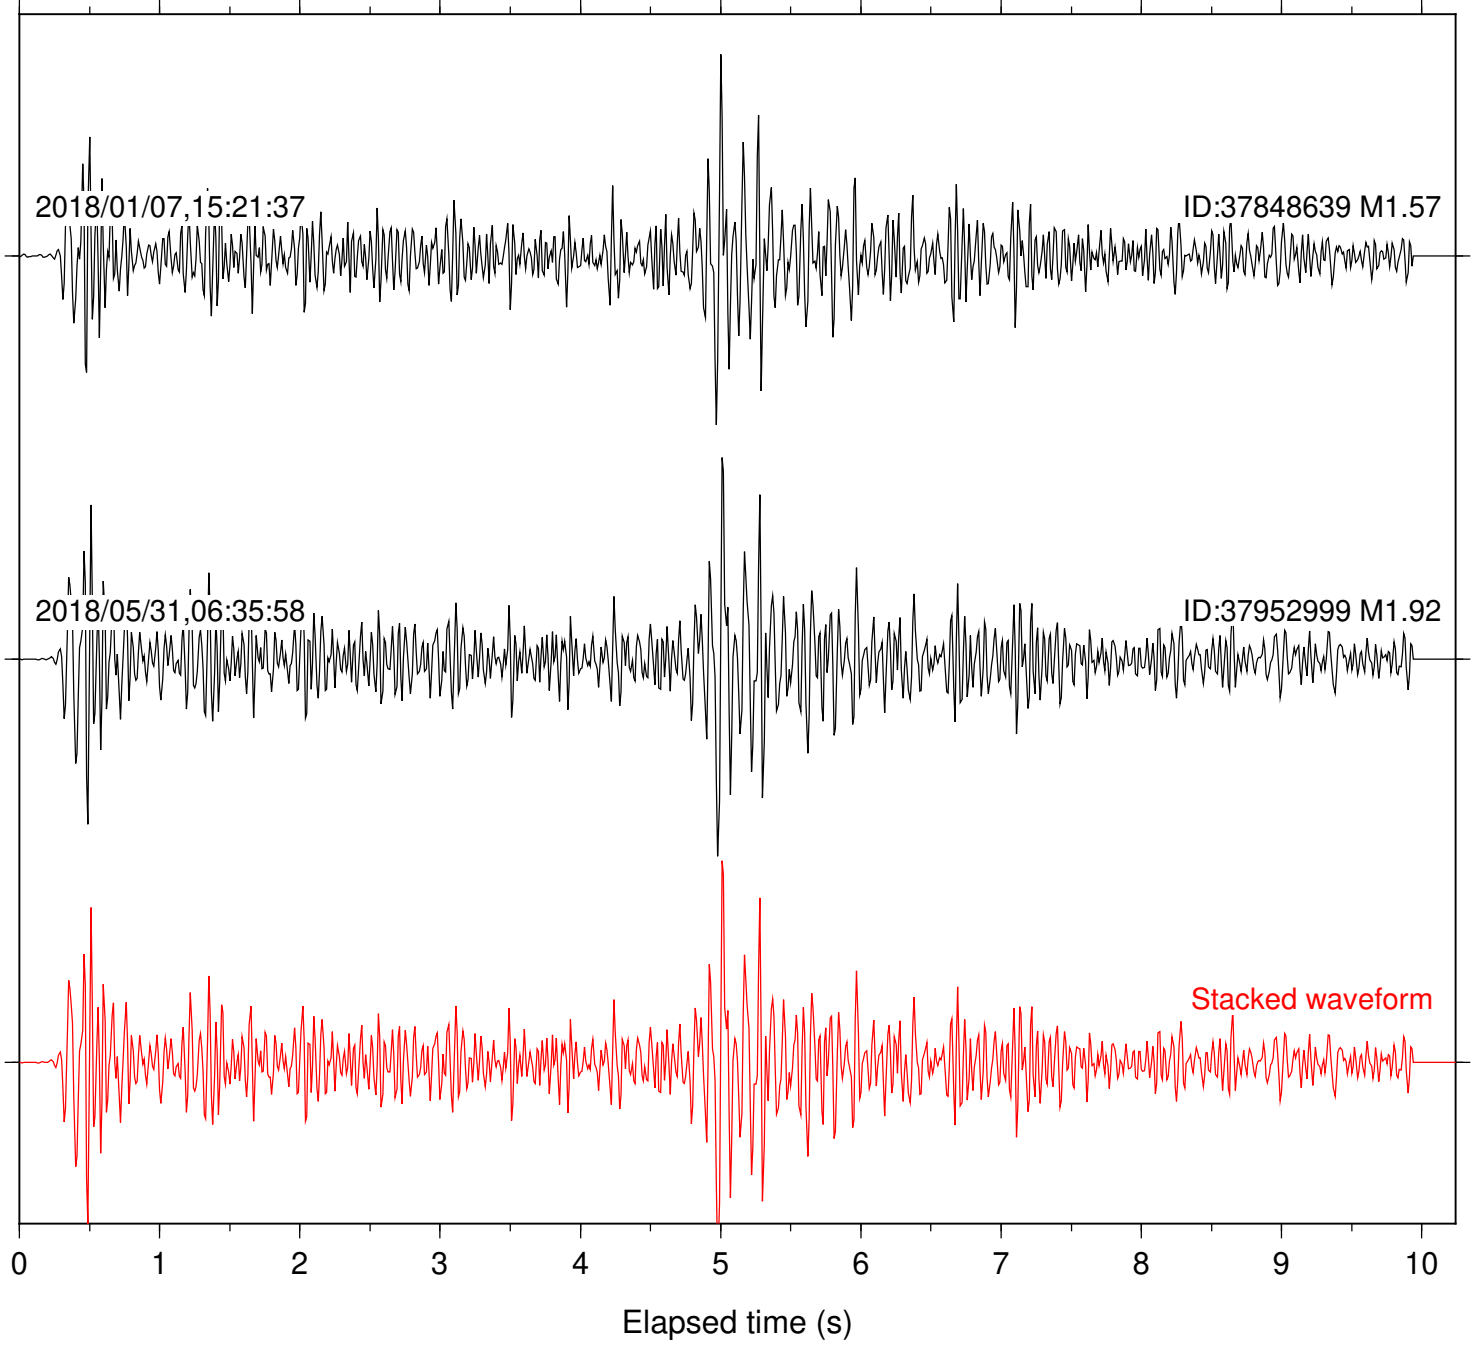

Station: DGR Com: HHZ

Focal depth: 6.75 km

Station: DNR Com: HHZ

Focal depth: 6.75 km

Station: FRD Com: HHZ

Focal depth: 6.75 km

2018/01/07,15:21:37

ID:37848639 M1.57

Focal depth: 6.75 km

Station: PFO Com: HHZ

Focal depth: 6.75 km

Station: POB2 Com: HHZ

Focal depth: 6.75 km

Station: SMER Com: HHZ

Focal depth: 6.75 km

Station: SND Com: HHZ

Focal depth: 6.75 km

Station: WMC Com: HHZ

Focal depth: 6.75 km