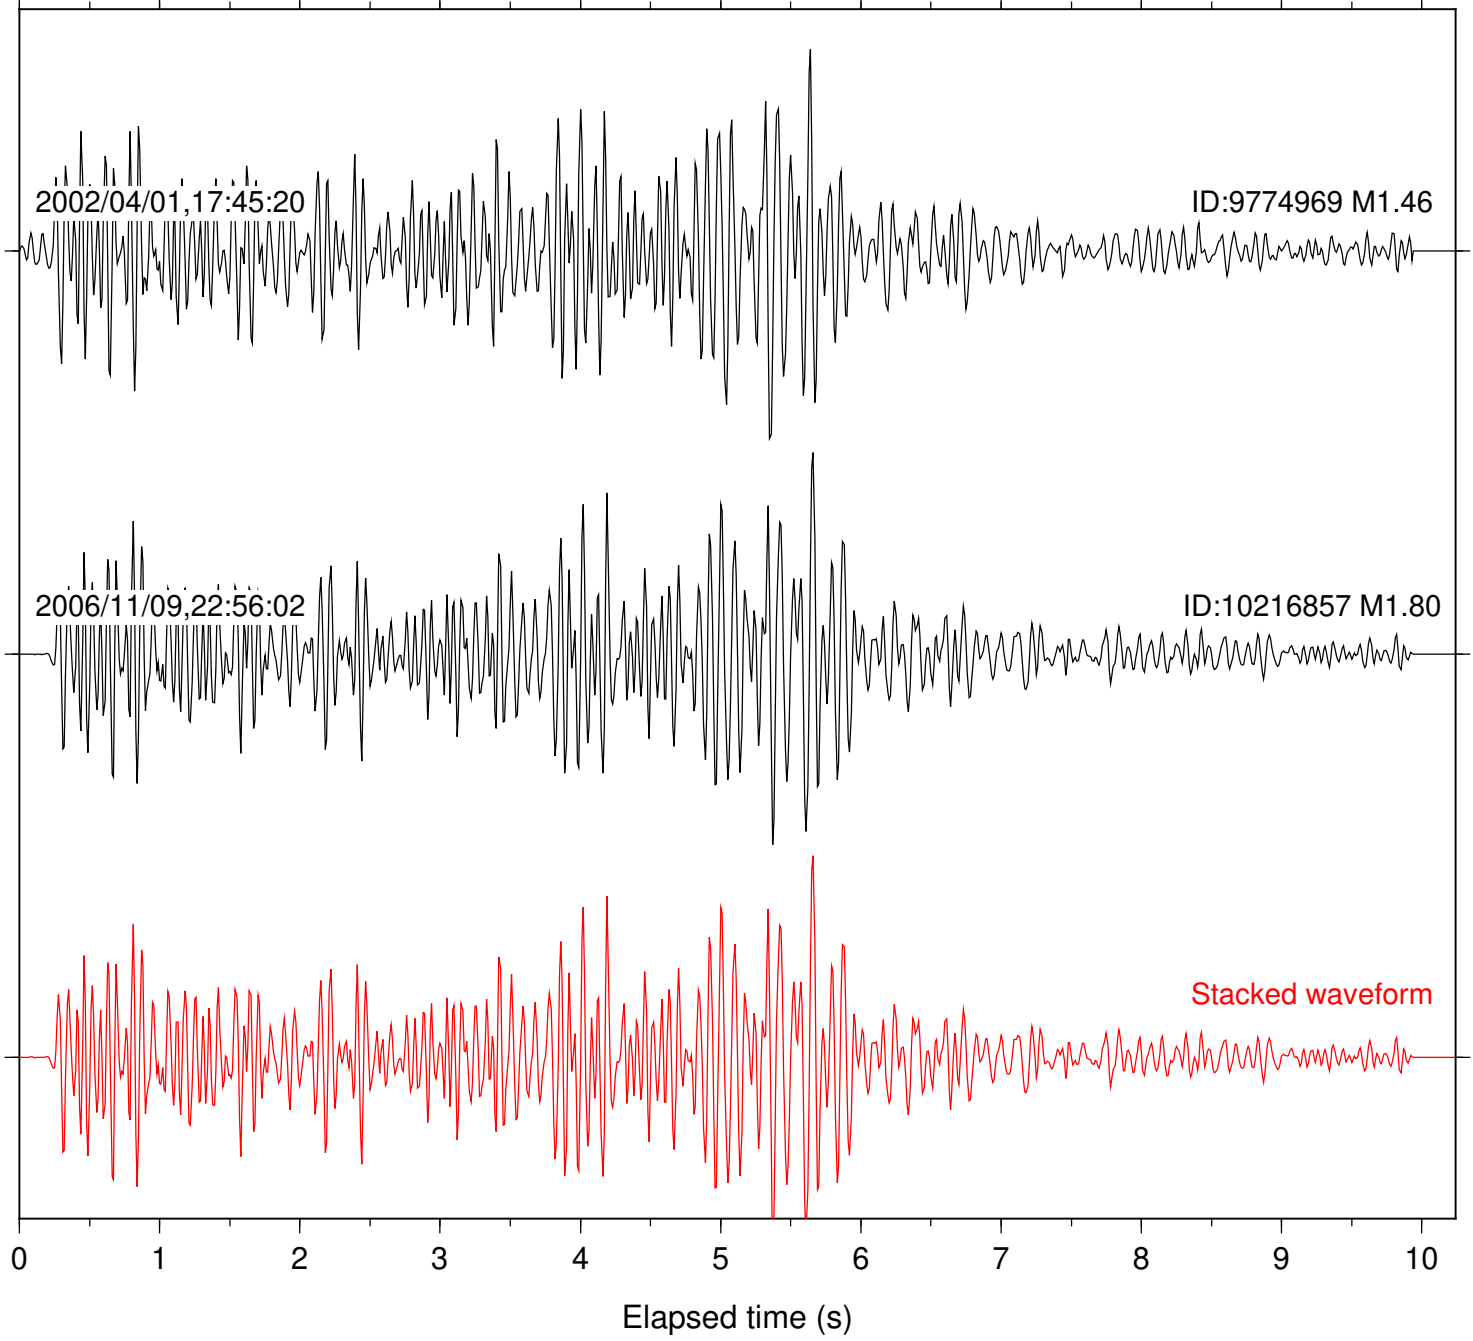

Station: DNR Com: HHZ

Focal depth: 14.55 km

Station: FRD Com: HHZ

Focal depth: 14.55 km

2002/04/01,17:44:02

ID:9774969 M1.46

2006/11/09,22:54:51

ID:10216857 M1.80

Stacked waveform

0 1 2 3 4 5 6 7 8 9 10  
Elapsed time (s)

Station: KNW Com: HHZ

Focal depth: 14.55 km

Station: LVA2 Com: HHZ

Focal depth: 14.55 km

Station: PFO Com: HHZ

Focal depth: 14.55 km

Station: SND Com: HHZ

Focal depth: 14.55 km