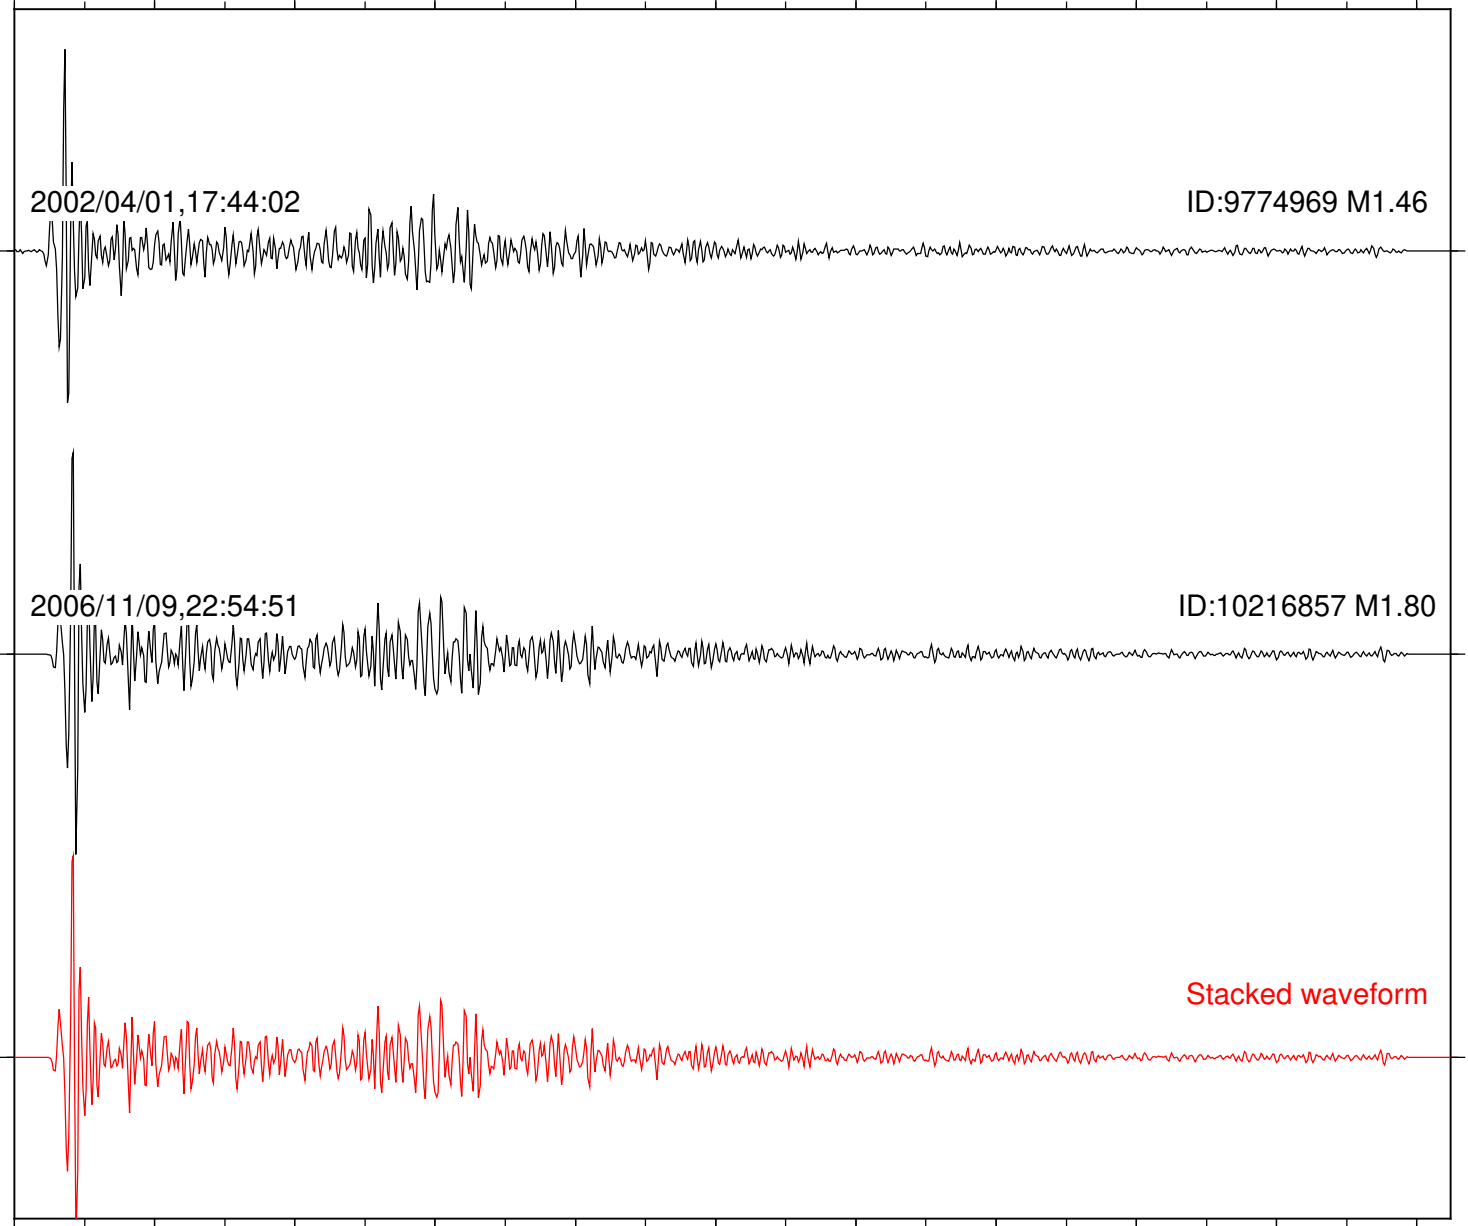

Station: DNR Com: HHZ

Focal depth: 14.55 km

Station: FRD Com: HHZ

Focal depth: 14.55 km

2002/04/01,17:44:02

ID:9774969 M1.46

2006/11/09,22:54:51

ID:10216857 M1.80

Stacked waveform

0 1 2 3 4 5 6 7 8 9 10  
Elapsed time (s)

Station: KNW Com: HHZ

Focal depth: 14.55 km

Station: LVA2 Com: HHZ

Focal depth: 14.55 km

Station: PFO Com: HHZ

Focal depth: 14.55 km

Station: SND Com: HHZ

Focal depth: 14.55 km