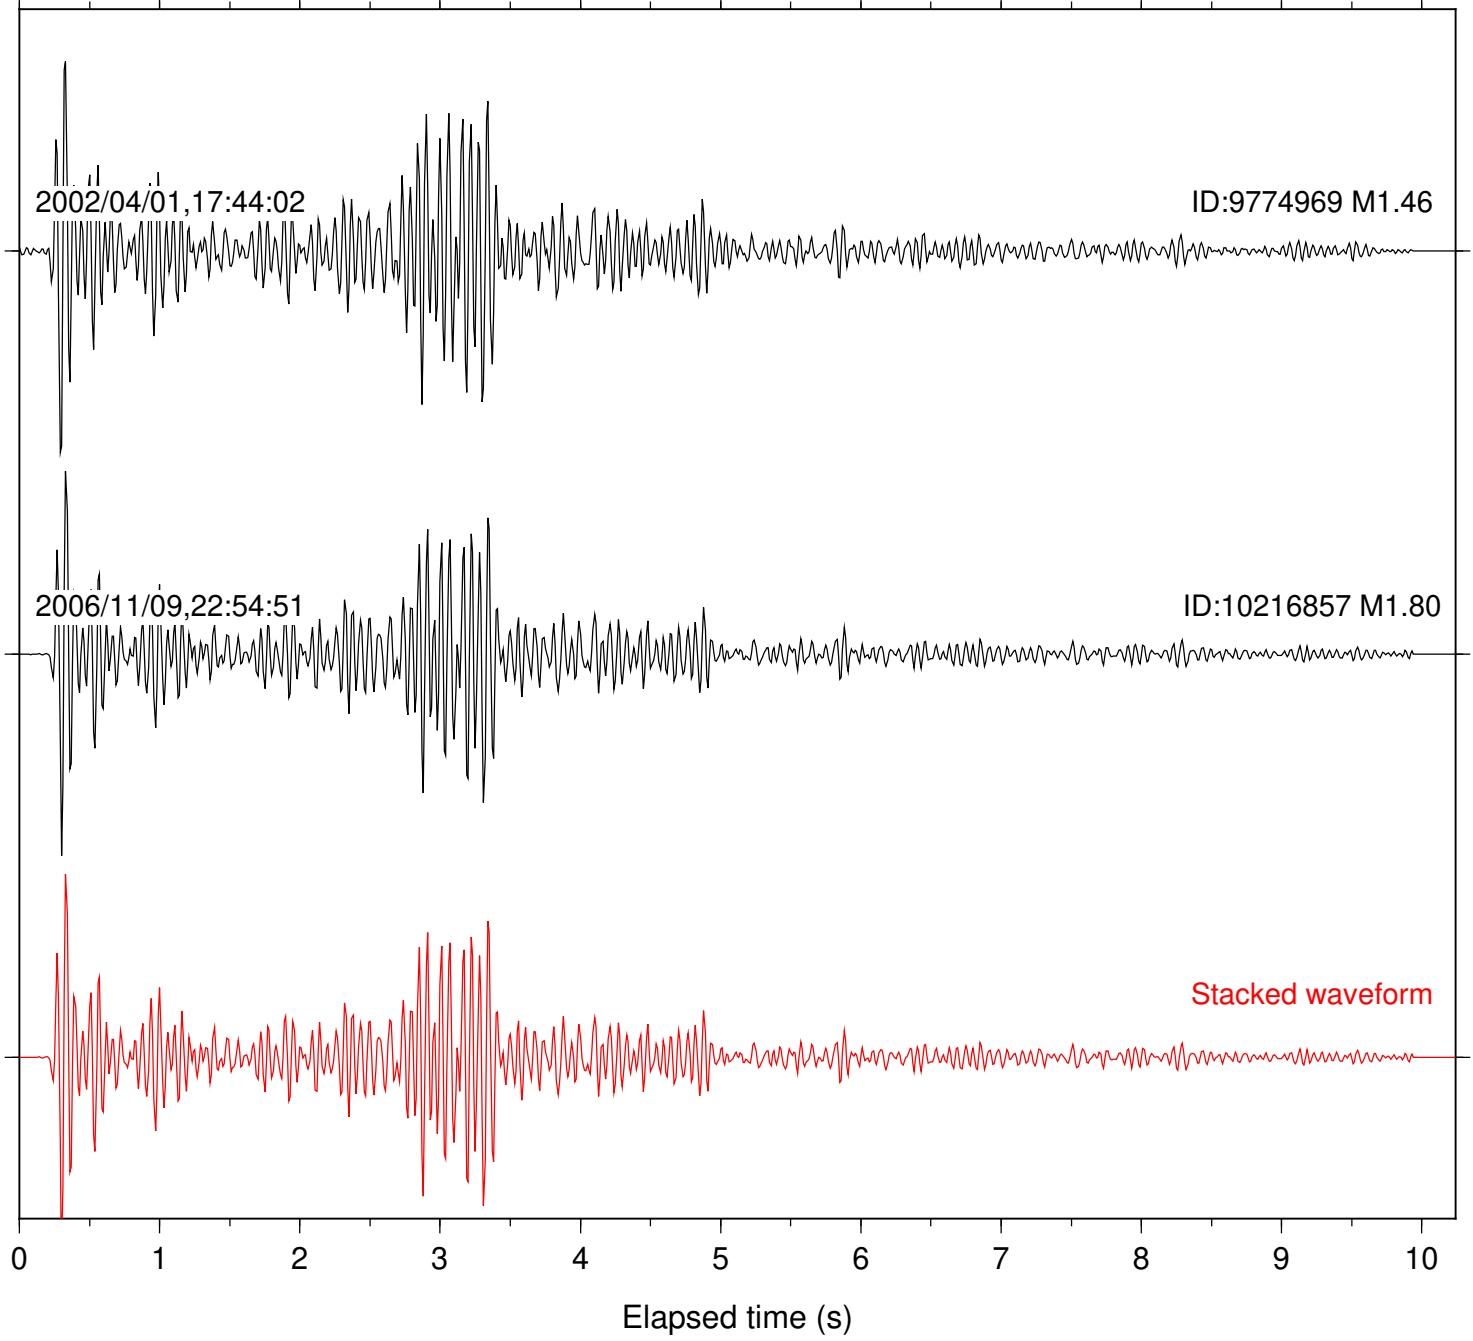

Station: DNR Com: HHZ

Focal depth: 14.55 km

Station: FRD Com: HHZ

Focal depth: 14.55 km

2002/04/01,17:44:02

ID:9774969 M1.46

2006/11/09,22:54:51

ID:10216857 M1.80

Stacked waveform

0 1 2 3 4 5 6 7 8 9 10  
Elapsed time (s)

Station: KNW Com: HHZ

Focal depth: 14.55 km

Station: LVA2 Com: HHZ

Focal depth: 14.55 km

Station: PFO Com: HHZ

Focal depth: 14.55 km

Station: SND Com: HHZ

Focal depth: 14.55 km