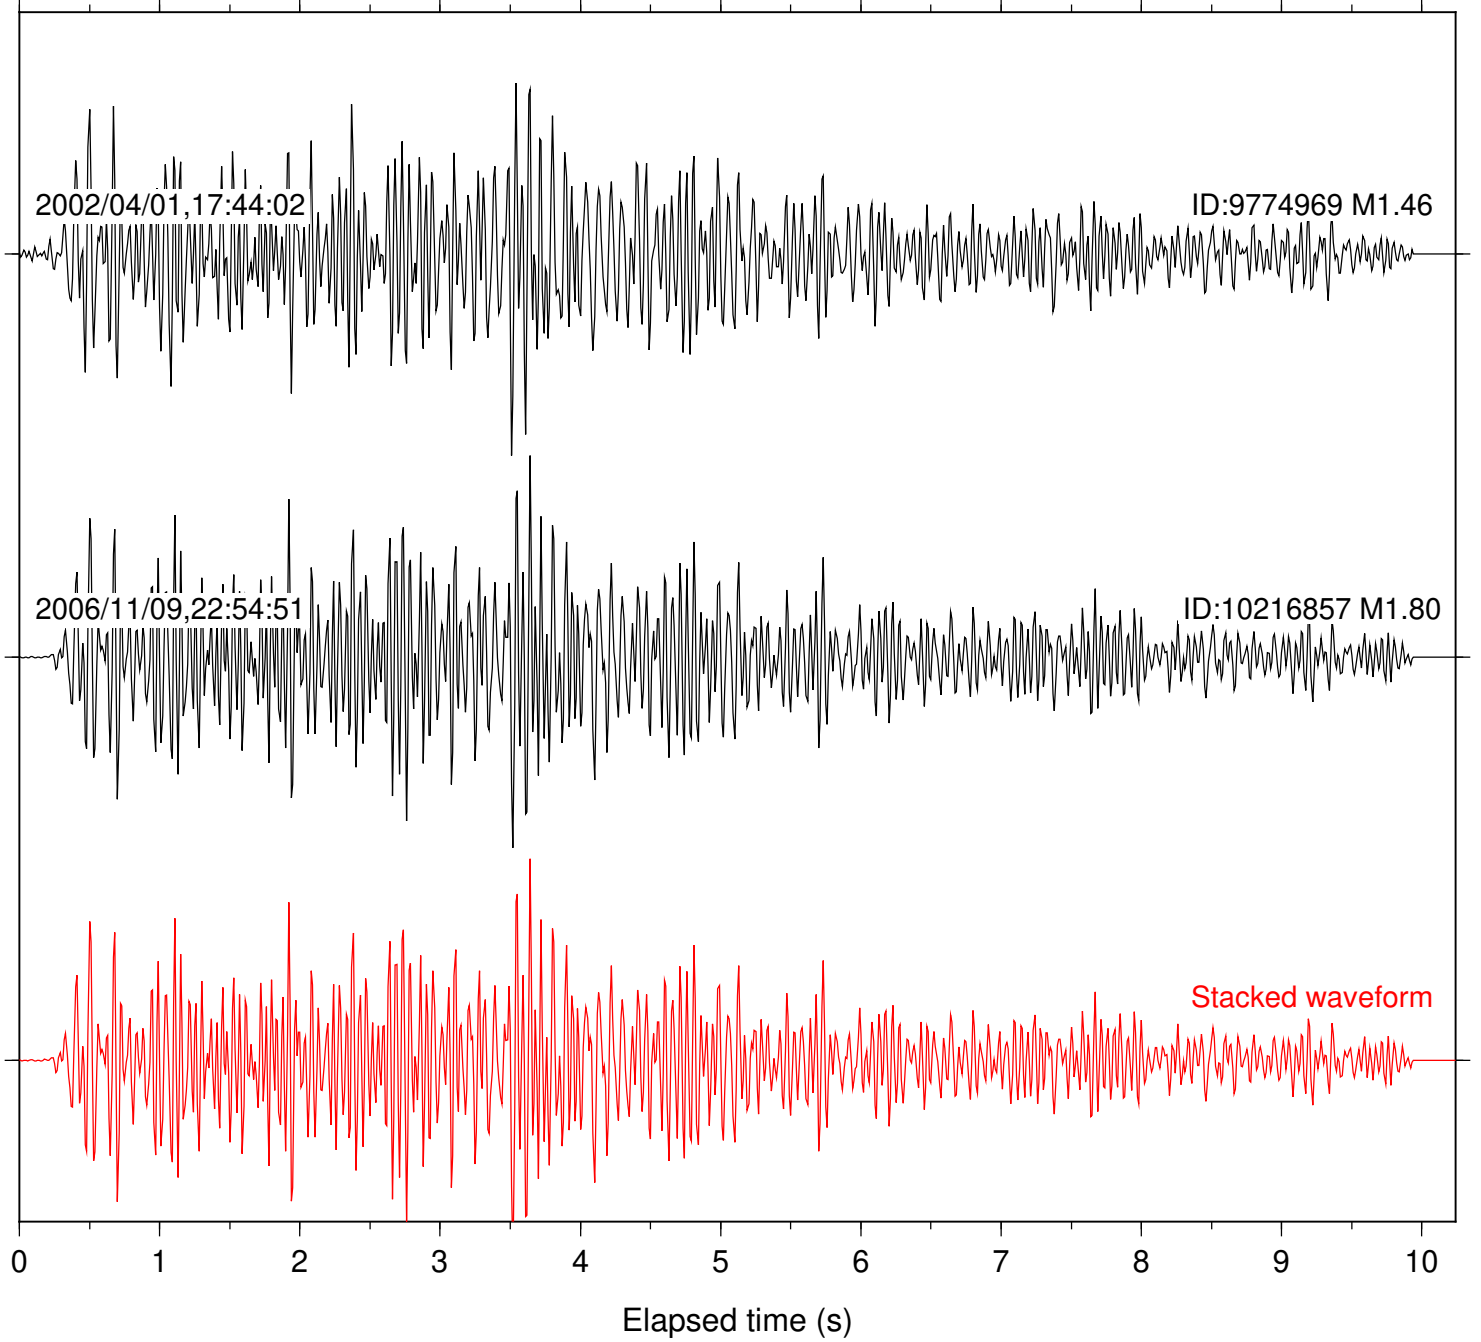

Station: DNR Com: HHZ

Focal depth: 14.55 km

Station: FRD Com: HHZ

Focal depth: 14.55 km

2002/04/01,17:44:02

ID:9774969 M1.46

2006/11/09,22:54:51

ID:10216857 M1.80

Stacked waveform

0 1 2 3 4 5 6 7 8 9 10  
Elapsed time (s)

Station: KNW Com: HHZ

Focal depth: 14.55 km

Station: LVA2 Com: HHZ

Focal depth: 14.55 km

Station: PFO Com: HHZ

Focal depth: 14.55 km

Station: SND Com: HHZ

Focal depth: 14.55 km