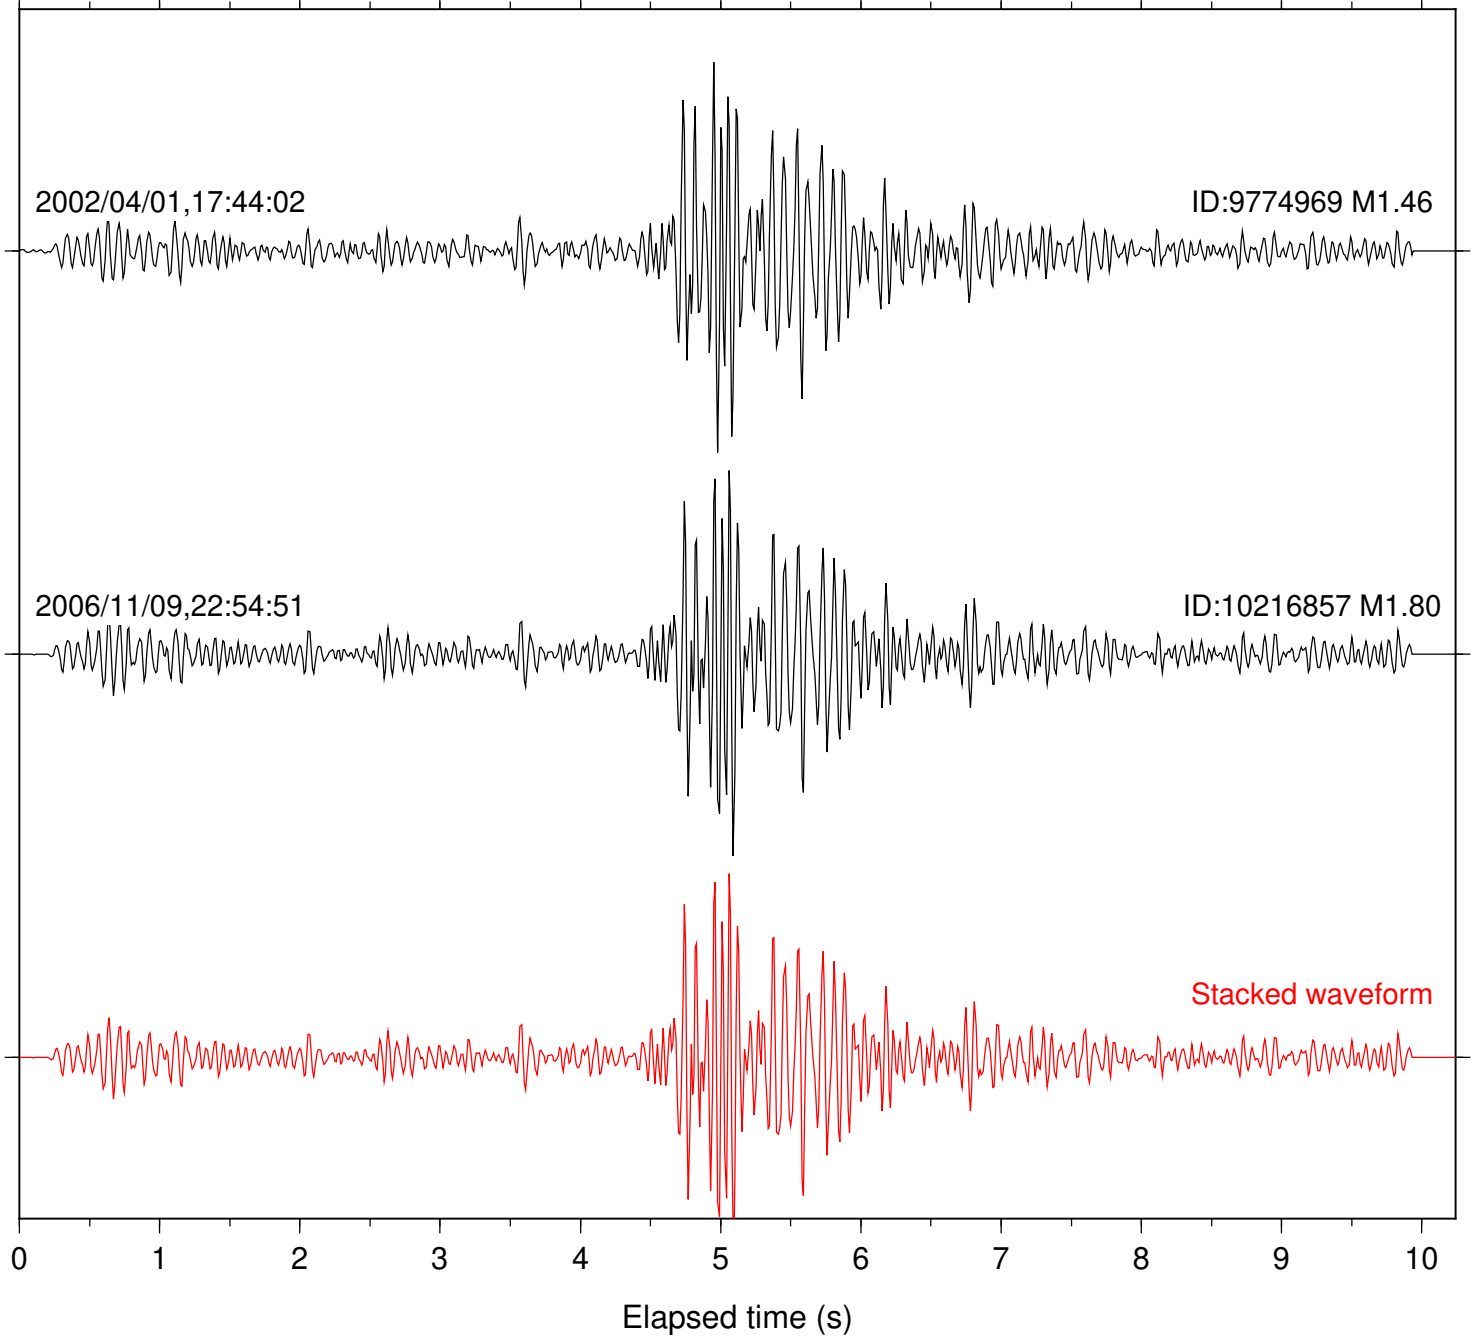

Station: DNR Com: HHZ

Focal depth: 14.55 km

Station: FRD Com: HHZ

Focal depth: 14.55 km

2002/04/01,17:44:02

ID:9774969 M1.46

2006/11/09,22:54:51

ID:10216857 M1.80

Stacked waveform

0 1 2 3 4 5 6 7 8 9 10  
Elapsed time (s)

Station: KNW Com: HHZ

Focal depth: 14.55 km

Station: LVA2 Com: HHZ

Focal depth: 14.55 km

Station: PFO Com: HHZ

Focal depth: 14.55 km

Station: SND Com: HHZ

Focal depth: 14.55 km