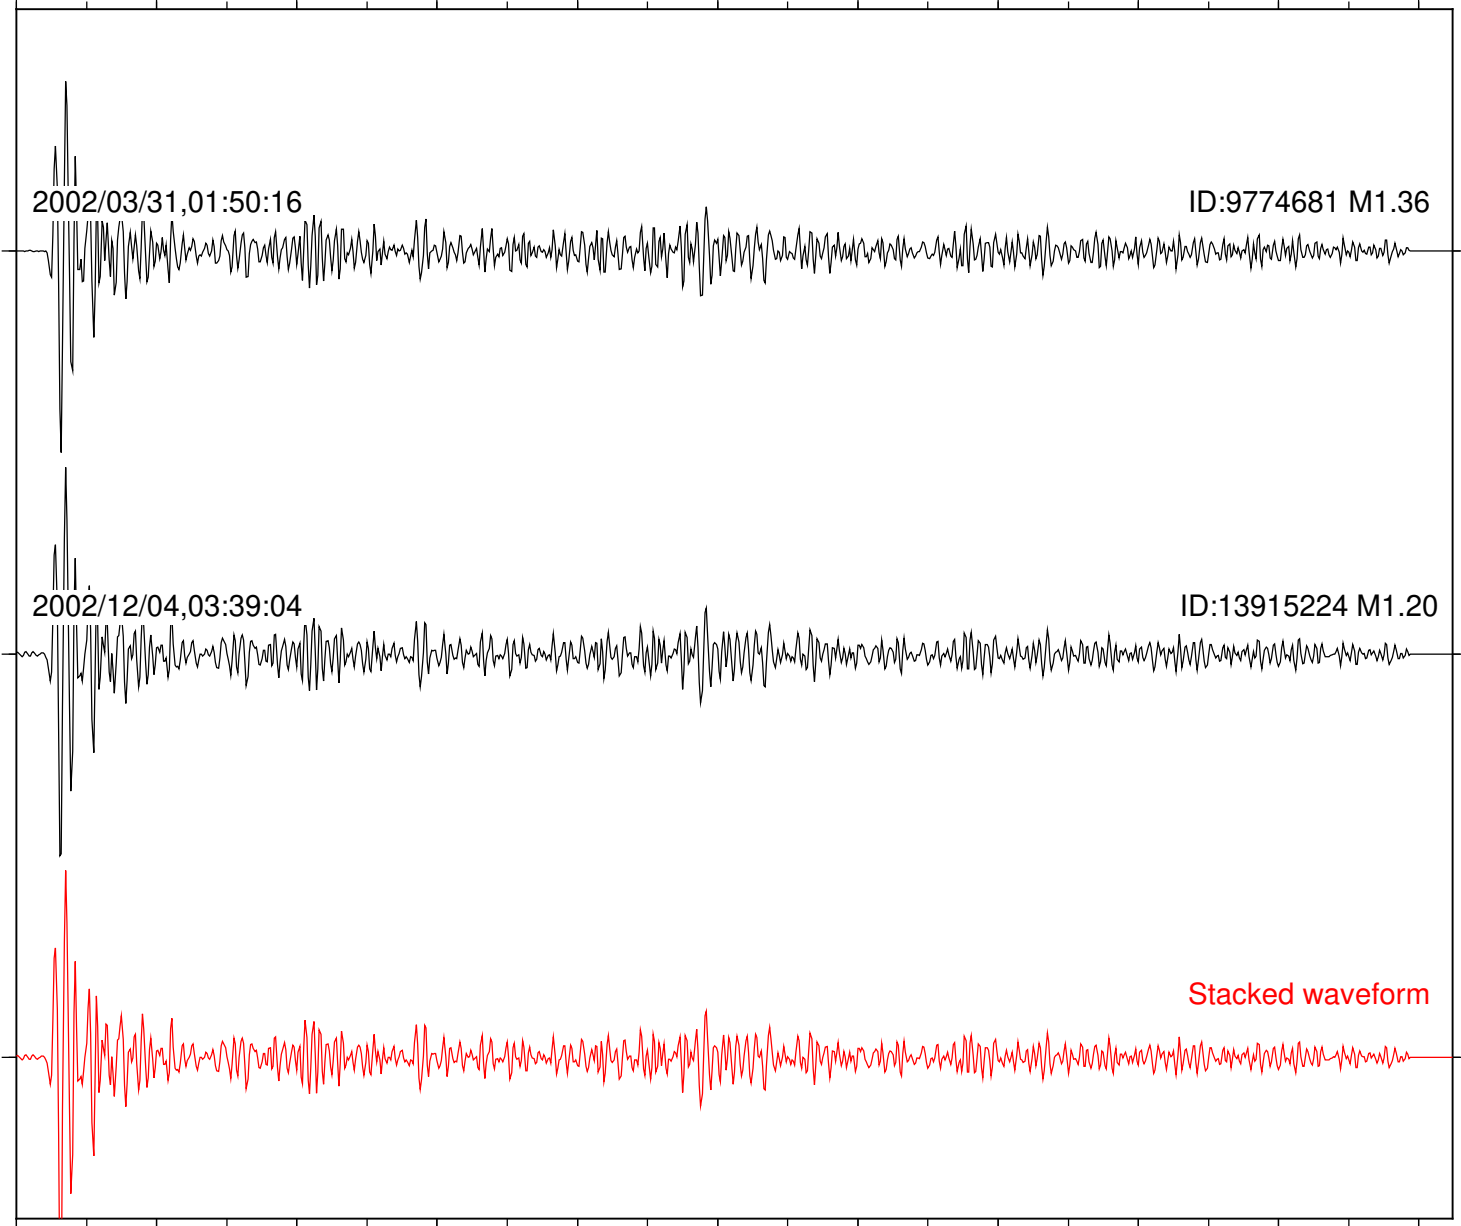

Station: FRD Com: HHZ

Focal depth: 10.35 km

2002/03/31,01:50:16

ID:9774681 M1.36

2002/12/04,03:39:04

ID:13915224 M1.20

Stacked waveform

0 1 2 3 4 5 6 7 8 9 10
Elapsed time (s)

Station: LVA2 Com: HHZ

Focal depth: 10.35 km