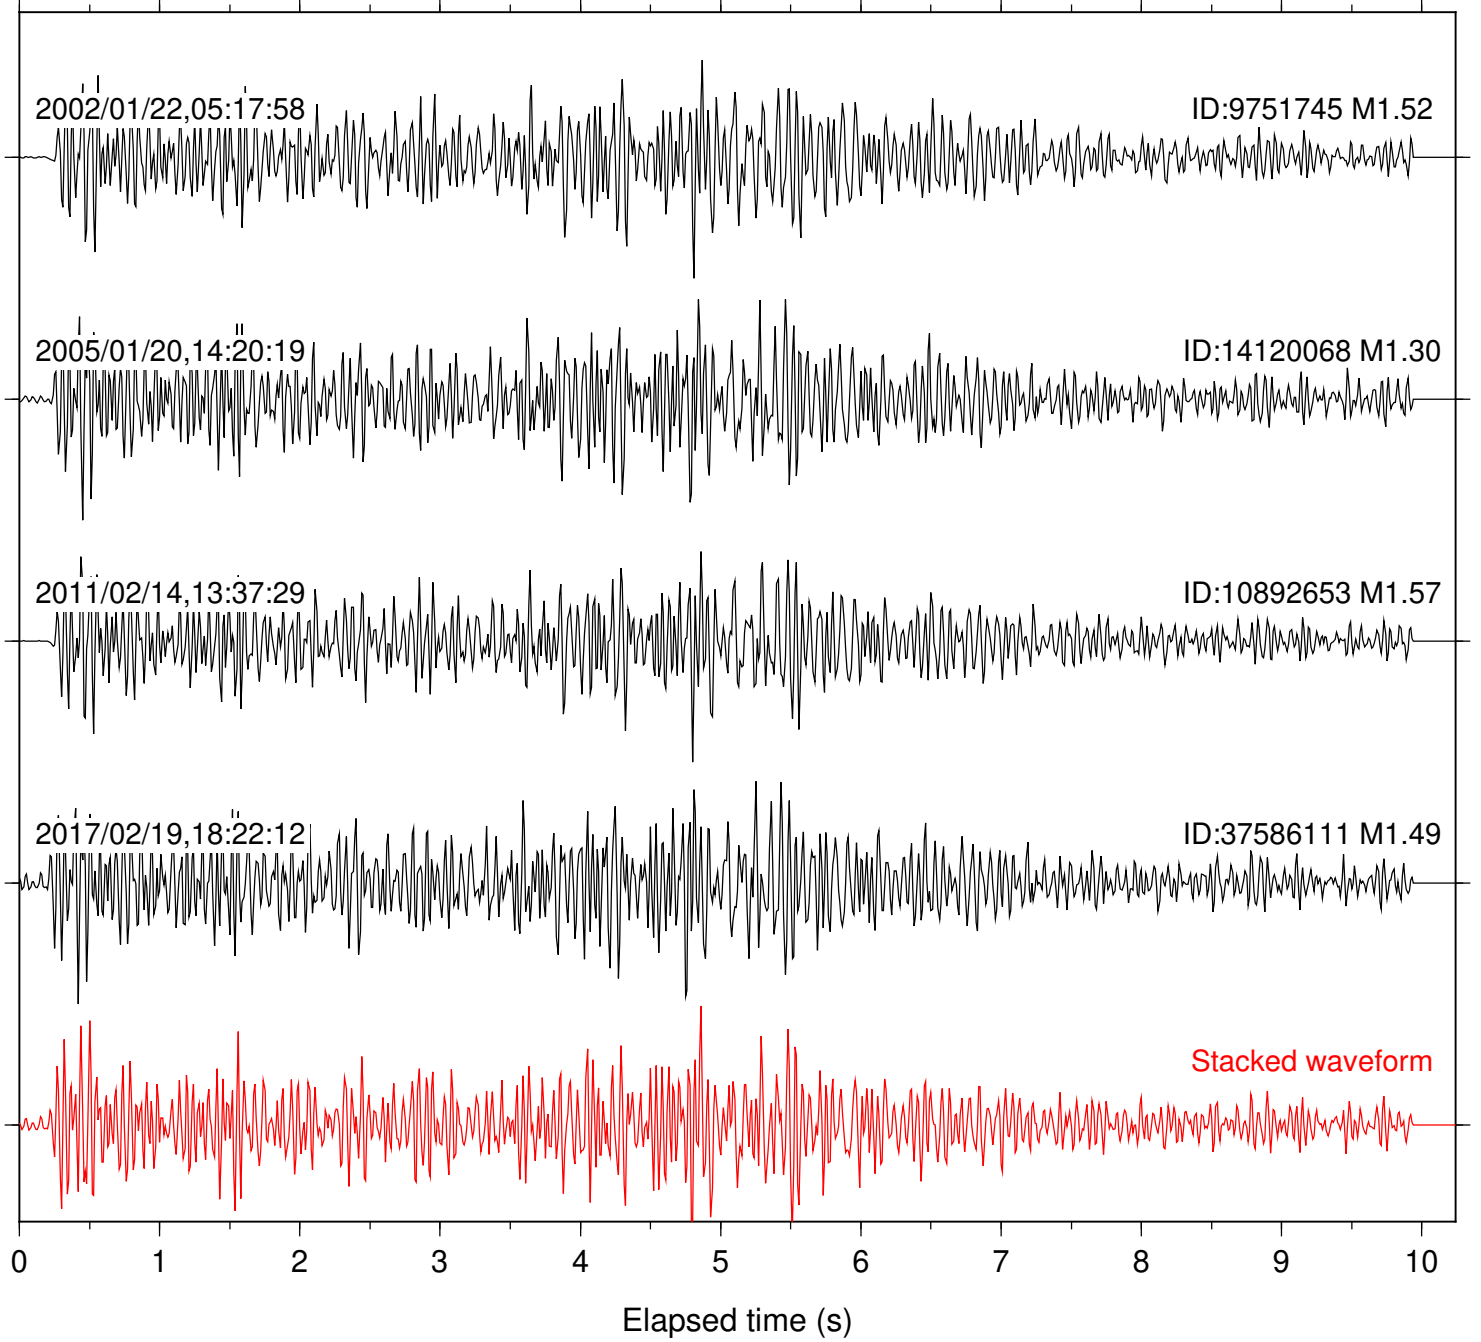

Station: B082 Com: EHZ

Focal depth: 11.26 km

Station: B087 Com: EHZ

Focal depth: 11.26 km

Station: B088 Com: EHZ

Focal depth: 11.26 km

Station: FRD Com: HHZ

Focal depth: 11.26 km

Station: LVA2 Com: HHZ

Focal depth: 11.27 km

Station: MIR Com: EHZ

Focal depth: 11.18 km

Station: PFO Com: HHZ

Focal depth: 11.27 km

Station: PMD Com: HHZ

Focal depth: 11.26 km

2011/02/14,13:37:29

ID:10892653 M1.57

2017/02/19,18:22:12

ID:37586111 M1.49

Stacked waveform

Station: SND Com: HHZ

Focal depth: 11.27 km

Station: TOR Com: HHZ

Focal depth: 11.26 km

2011/02/14,13:37:29

ID:10892653 M1.57

2017/02/19,18:22:12

ID:37586111 M1.49

Stacked waveform

0 1 2 3 4 5 6 7 8 9 10
Elapsed time (s)