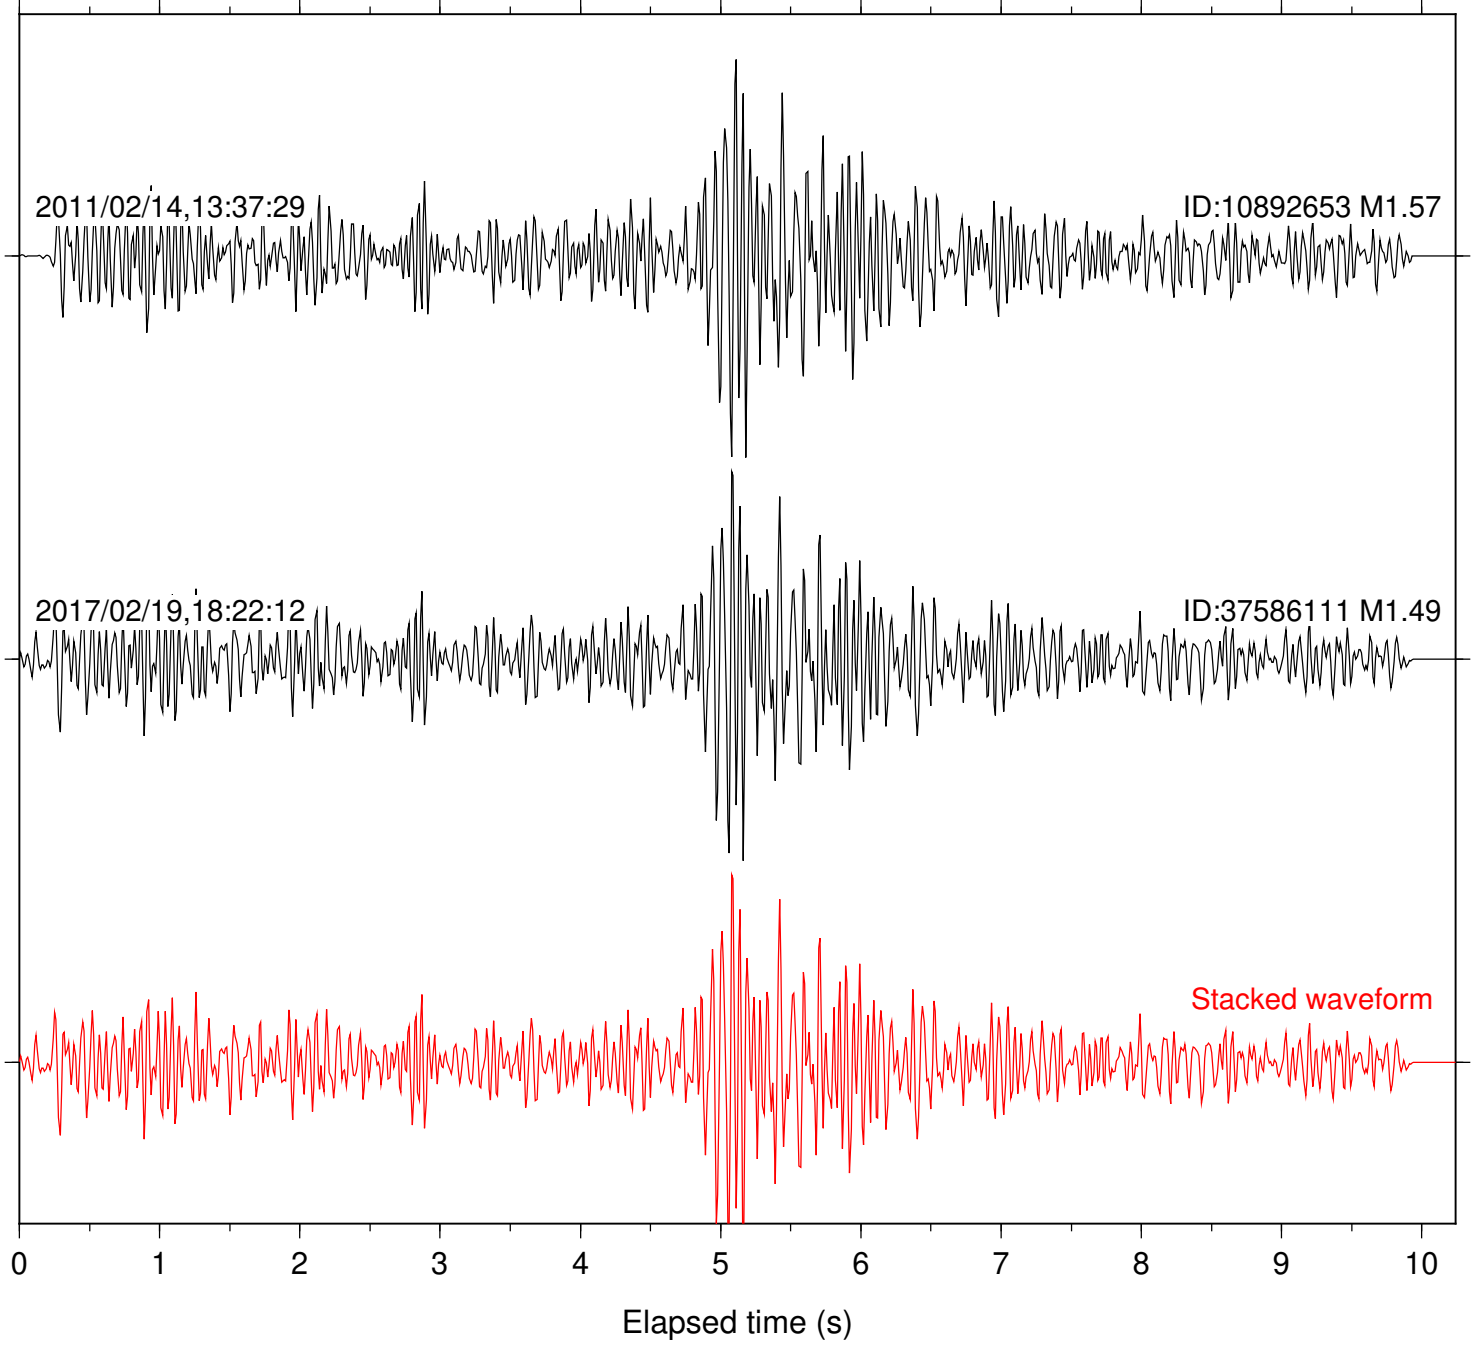

Station: B082 Com: EHZ

Focal depth: 11.26 km

Station: B087 Com: EHZ

Focal depth: 11.26 km

Station: B088 Com: EHZ

Focal depth: 11.26 km

Station: FRD Com: HHZ

Focal depth: 11.26 km

Station: LVA2 Com: HHZ

Focal depth: 11.27 km

Station: MIR Com: EHZ

Focal depth: 11.18 km

Station: PFO Com: HHZ

Focal depth: 11.27 km

Station: PMD Com: HHZ

Focal depth: 11.26 km

2011/02/14,13:37:29

ID:10892653 M1.57

2017/02/19,18:22:12

ID:37586111 M1.49

Stacked waveform

Station: SND Com: HHZ

Focal depth: 11.27 km

Station: TOR Com: HHZ

Focal depth: 11.26 km

2011/02/14,13:37:29

ID:10892653 M1.57

2017/02/19,18:22:12

ID:37586111 M1.49

Stacked waveform

0 1 2 3 4 5 6 7 8 9 10
Elapsed time (s)