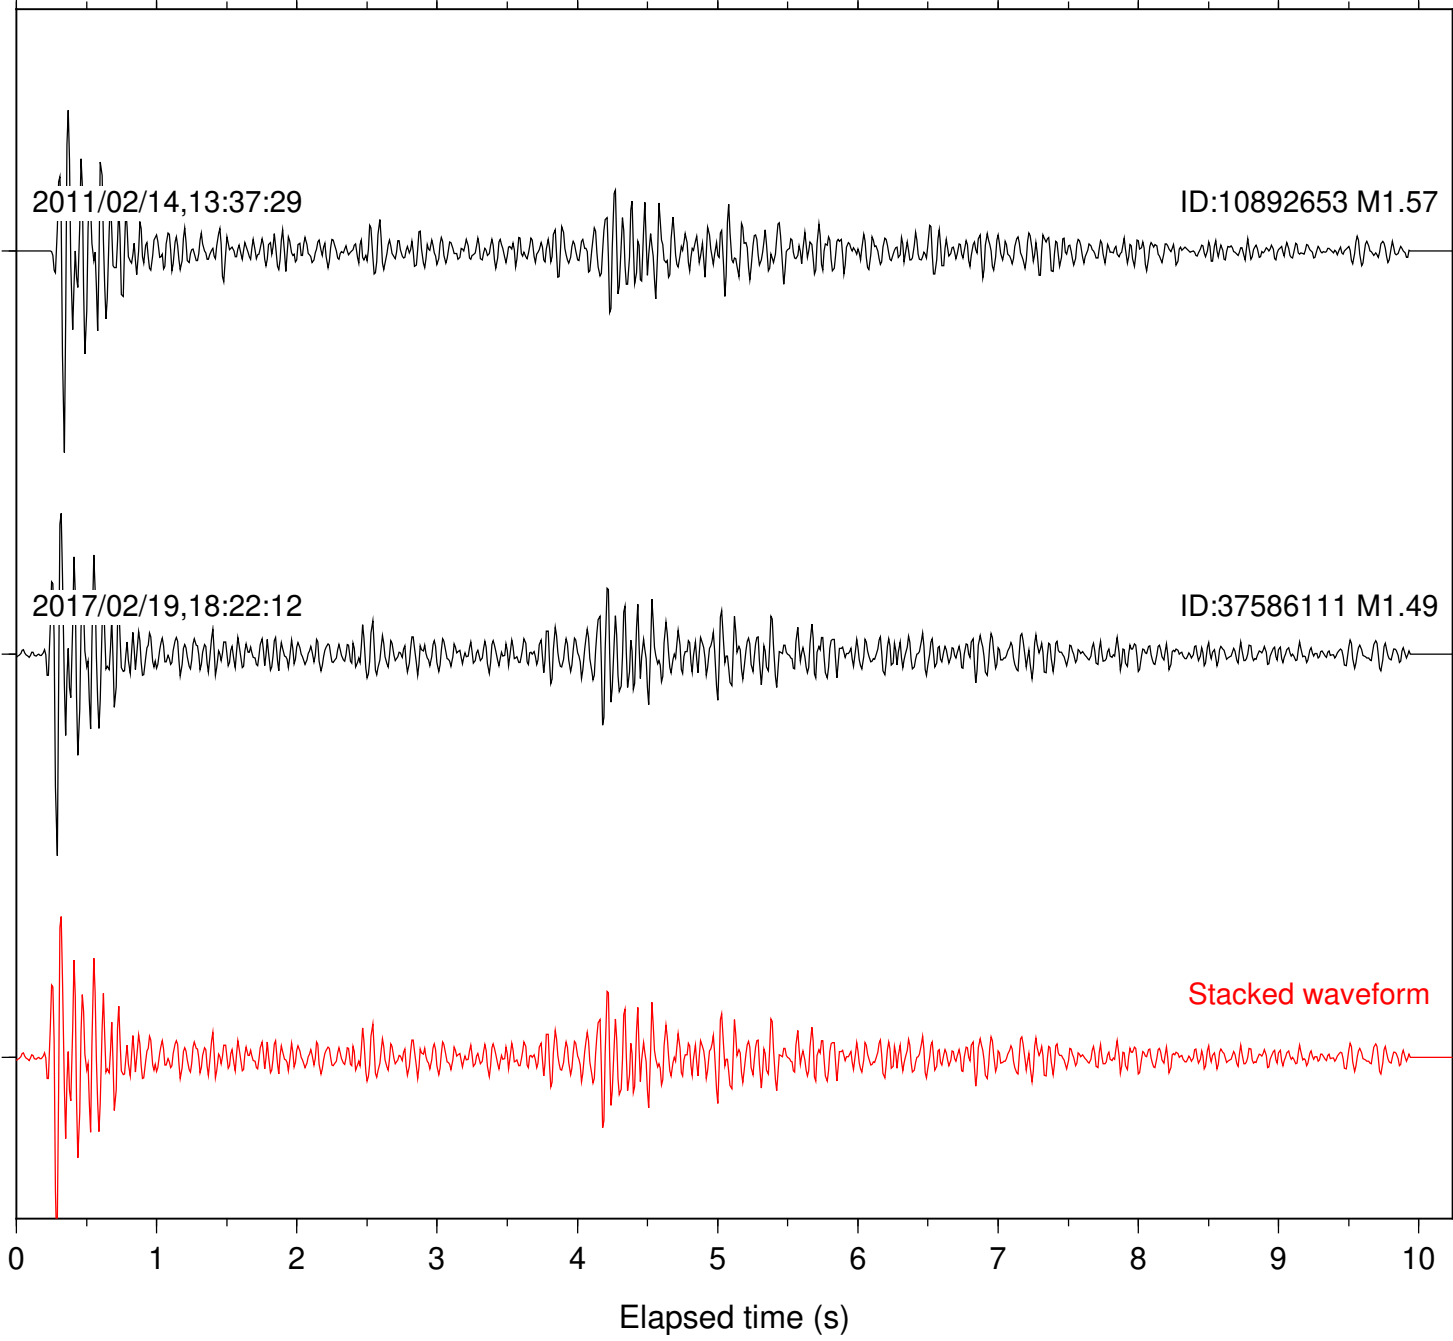

Station: B082 Com: EHZ

Focal depth: 11.26 km

Station: B087 Com: EHZ

Focal depth: 11.26 km

Station: B088 Com: EHZ

Focal depth: 11.26 km

Station: FRD Com: HHZ

Focal depth: 11.26 km

Station: LVA2 Com: HHZ

Focal depth: 11.27 km

Station: MIR Com: EHZ

Focal depth: 11.18 km

Station: PFO Com: HHZ

Focal depth: 11.27 km

Station: PMD Com: HHZ

Focal depth: 11.26 km

2011/02/14,13:37:29

ID:10892653 M1.57

2017/02/19,18:22:12

ID:37586111 M1.49

Stacked waveform

Station: SND Com: HHZ

Focal depth: 11.27 km

Station: TOR Com: HHZ

Focal depth: 11.26 km

2011/02/14,13:37:29

ID:10892653 M1.57

2017/02/19,18:22:12

ID:37586111 M1.49

Stacked waveform

0 1 2 3 4 5 6 7 8 9 10
Elapsed time (s)