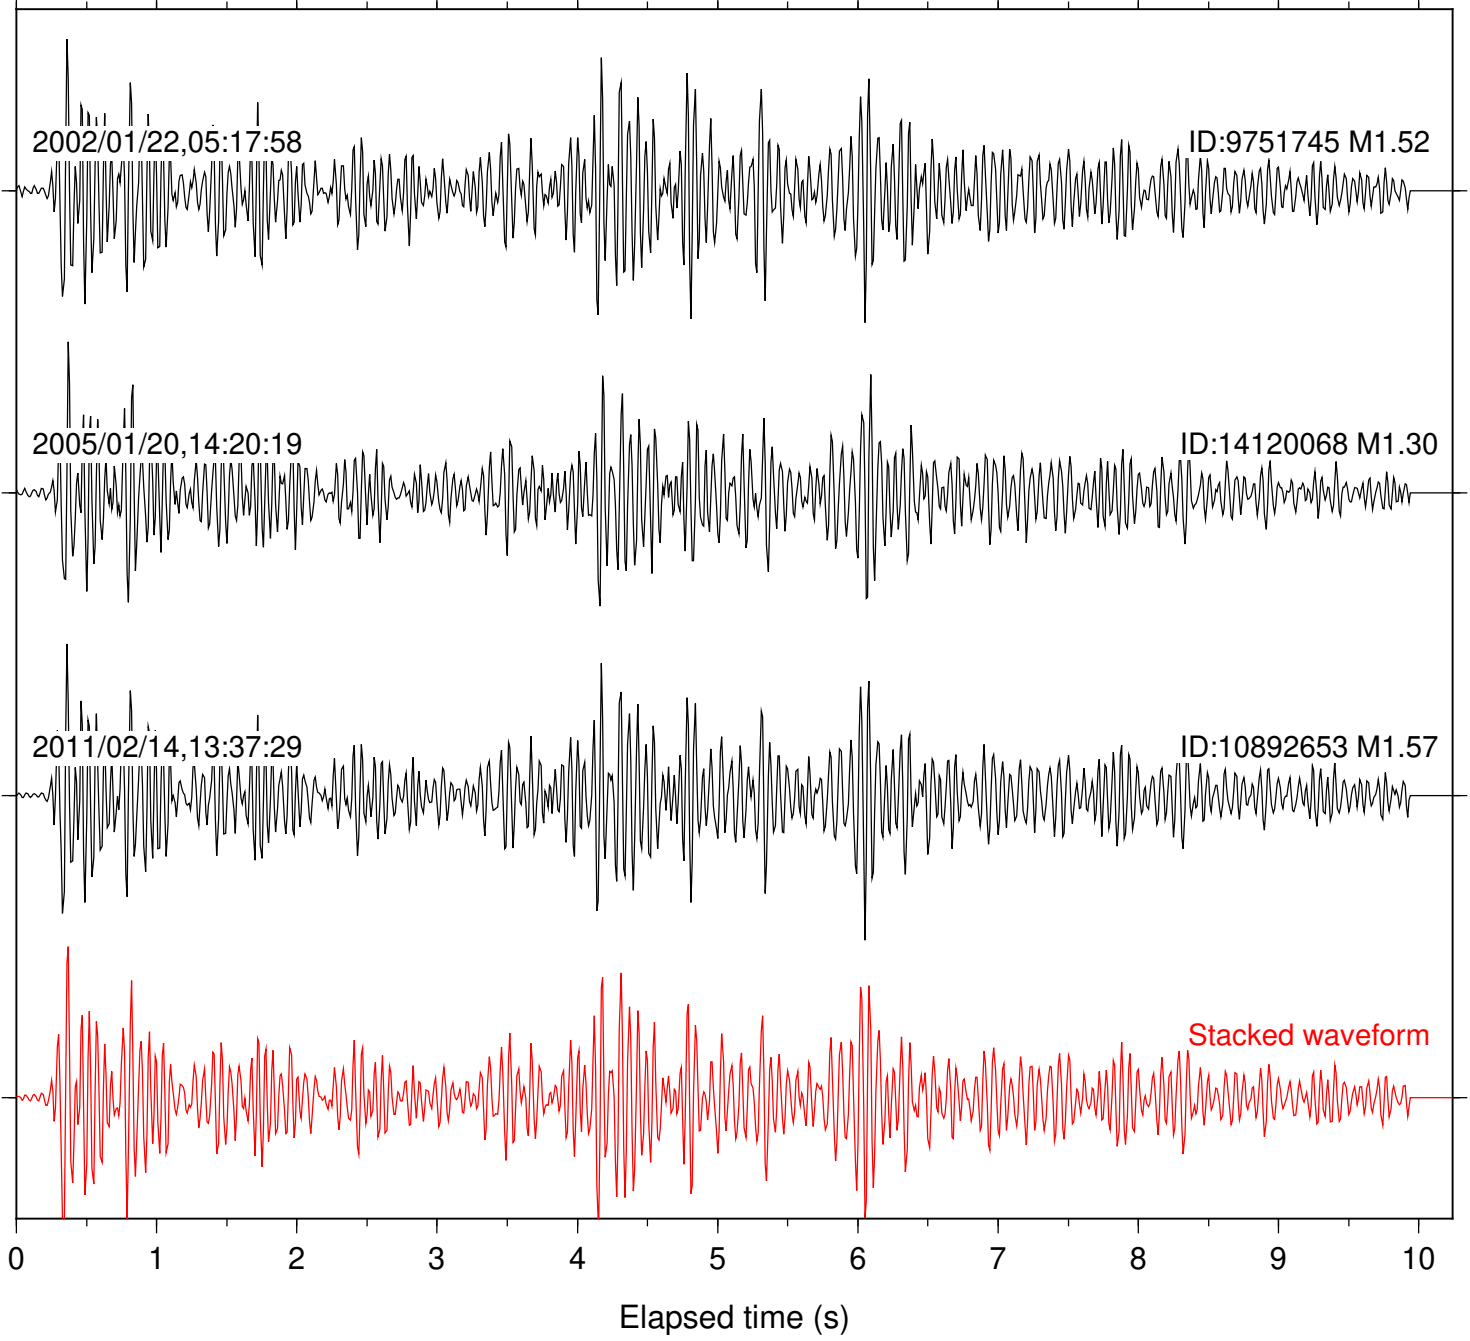

Station: B082 Com: EHZ

Focal depth: 11.26 km

Station: B087 Com: EHZ

Focal depth: 11.26 km

Station: B088 Com: EHZ

Focal depth: 11.26 km

Station: FRD Com: HHZ

Focal depth: 11.26 km

Station: LVA2 Com: HHZ

Focal depth: 11.27 km

Station: MIR Com: EHZ

Focal depth: 11.18 km

Station: PFO Com: HHZ

Focal depth: 11.27 km

Station: PMD Com: HHZ

Focal depth: 11.26 km

2011/02/14,13:37:29

ID:10892653 M1.57

2017/02/19,18:22:12

ID:37586111 M1.49

Stacked waveform

Station: SND Com: HHZ

Focal depth: 11.27 km

Station: TOR Com: HHZ

Focal depth: 11.26 km

2011/02/14,13:37:29

ID:10892653 M1.57

2017/02/19,18:22:12

ID:37586111 M1.49

Stacked waveform

0 1 2 3 4 5 6 7 8 9 10
Elapsed time (s)