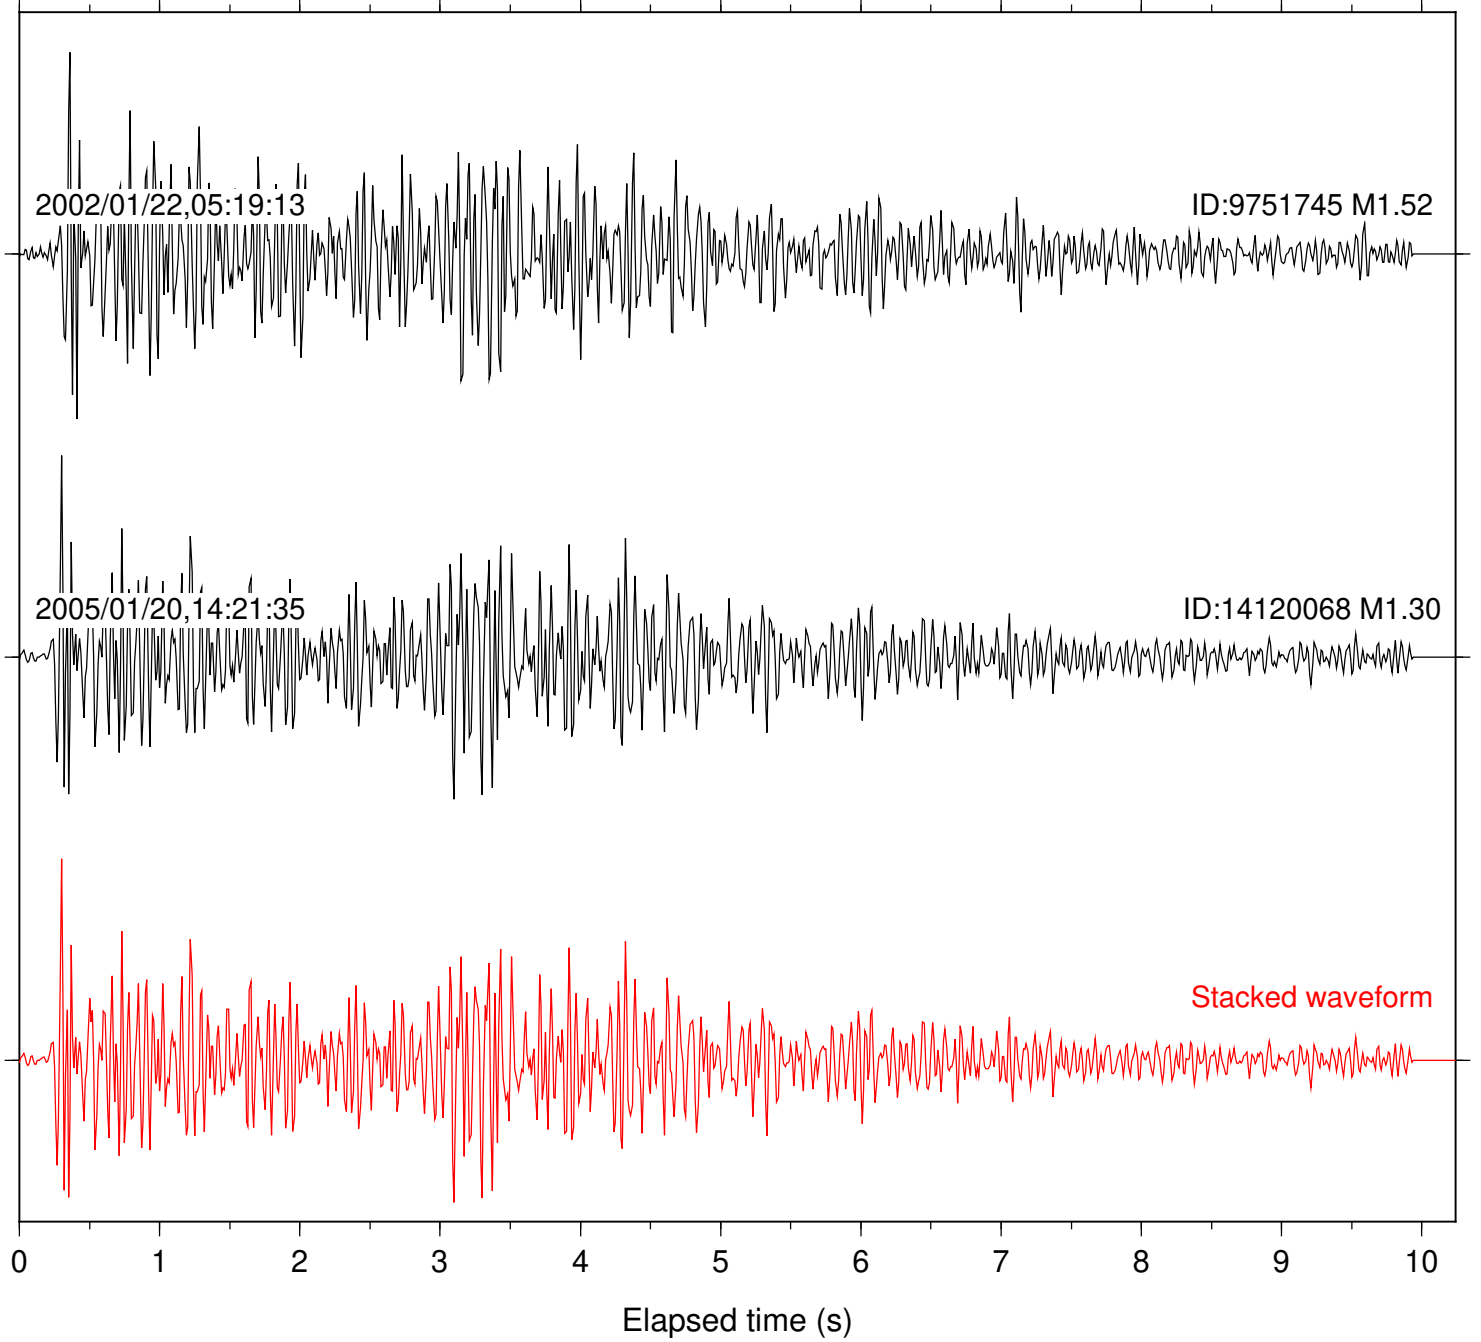

Station: B082 Com: EHZ

Focal depth: 11.26 km

Station: B087 Com: EHZ

Focal depth: 11.26 km

Station: B088 Com: EHZ

Focal depth: 11.26 km

Station: FRD Com: HHZ

Focal depth: 11.26 km

Station: LVA2 Com: HHZ

Focal depth: 11.27 km

Station: MIR Com: EHZ

Focal depth: 11.18 km

Station: PFO Com: HHZ

Focal depth: 11.27 km

Station: PMD Com: HHZ

Focal depth: 11.26 km

2011/02/14,13:37:29

ID:10892653 M1.57

2017/02/19,18:22:12

ID:37586111 M1.49

Stacked waveform

Station: SND Com: HHZ

Focal depth: 11.27 km

Station: TOR Com: HHZ

Focal depth: 11.26 km

2011/02/14,13:37:29

ID:10892653 M1.57

2017/02/19,18:22:12

ID:37586111 M1.49

Stacked waveform

0 1 2 3 4 5 6 7 8 9 10
Elapsed time (s)