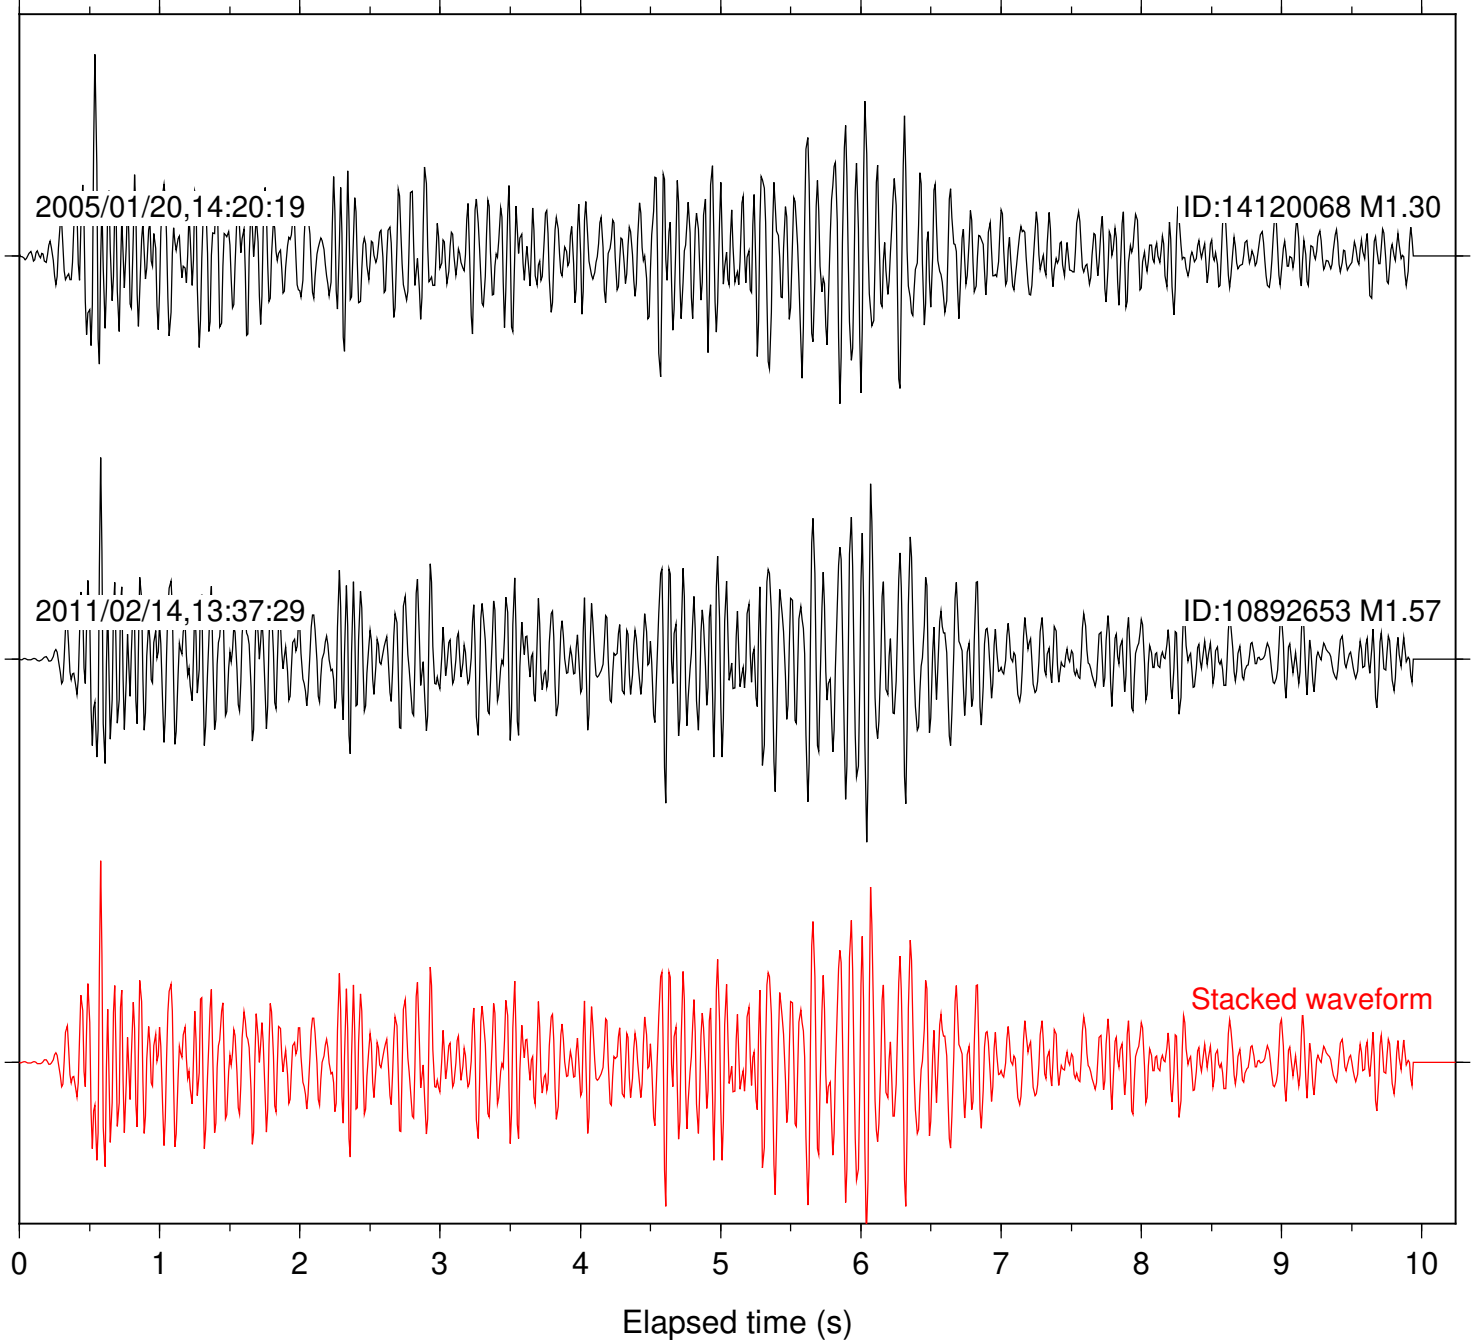

Station: B082 Com: EHZ

Focal depth: 11.26 km

Station: B087 Com: EHZ

Focal depth: 11.26 km

Station: B088 Com: EHZ

Focal depth: 11.26 km

Station: FRD Com: HHZ

Focal depth: 11.26 km

Station: LVA2 Com: HHZ

Focal depth: 11.27 km

Station: MIR Com: EHZ

Focal depth: 11.18 km

Station: PFO Com: HHZ

Focal depth: 11.27 km

Station: PMD Com: HHZ

Focal depth: 11.26 km

2011/02/14,13:37:29

ID:10892653 M1.57

2017/02/19,18:22:12

ID:37586111 M1.49

Stacked waveform

Station: SND Com: HHZ

Focal depth: 11.27 km

Station: TOR Com: HHZ

Focal depth: 11.26 km

2011/02/14,13:37:29

ID:10892653 M1.57

2017/02/19,18:22:12

ID:37586111 M1.49

Stacked waveform

0 1 2 3 4 5 6 7 8 9 10
Elapsed time (s)