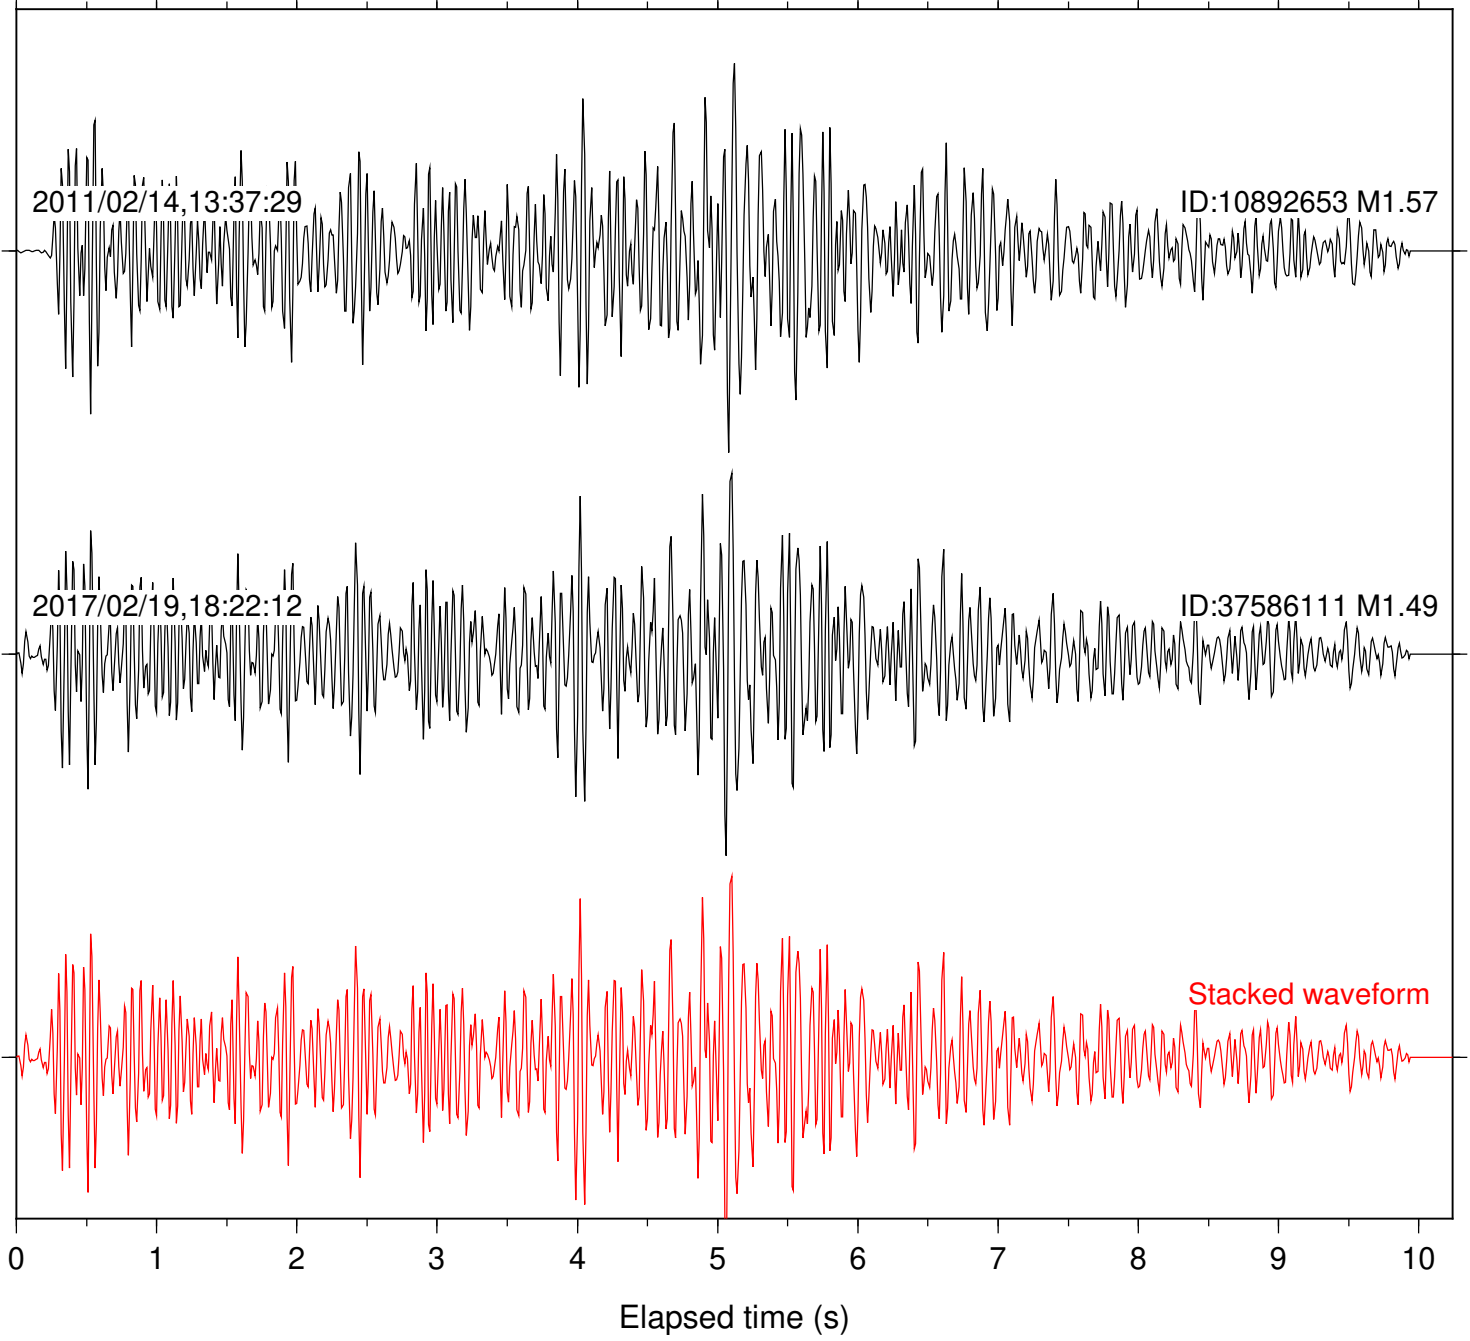

Station: B082 Com: EHZ

Focal depth: 11.26 km

Station: B087 Com: EHZ

Focal depth: 11.26 km

Station: B088 Com: EHZ

Focal depth: 11.26 km

Station: FRD Com: HHZ

Focal depth: 11.26 km

Station: LVA2 Com: HHZ

Focal depth: 11.27 km

Station: MIR Com: EHZ

Focal depth: 11.18 km

Station: PFO Com: HHZ

Focal depth: 11.27 km

Station: PMD Com: HHZ

Focal depth: 11.26 km

2011/02/14,13:37:29

ID:10892653 M1.57

2017/02/19,18:22:12

ID:37586111 M1.49

Stacked waveform

Station: SND Com: HHZ

Focal depth: 11.27 km

Station: TOR Com: HHZ

Focal depth: 11.26 km

2011/02/14,13:37:29

ID:10892653 M1.57

2017/02/19,18:22:12

ID:37586111 M1.49

Stacked waveform

0 1 2 3 4 5 6 7 8 9 10
Elapsed time (s)