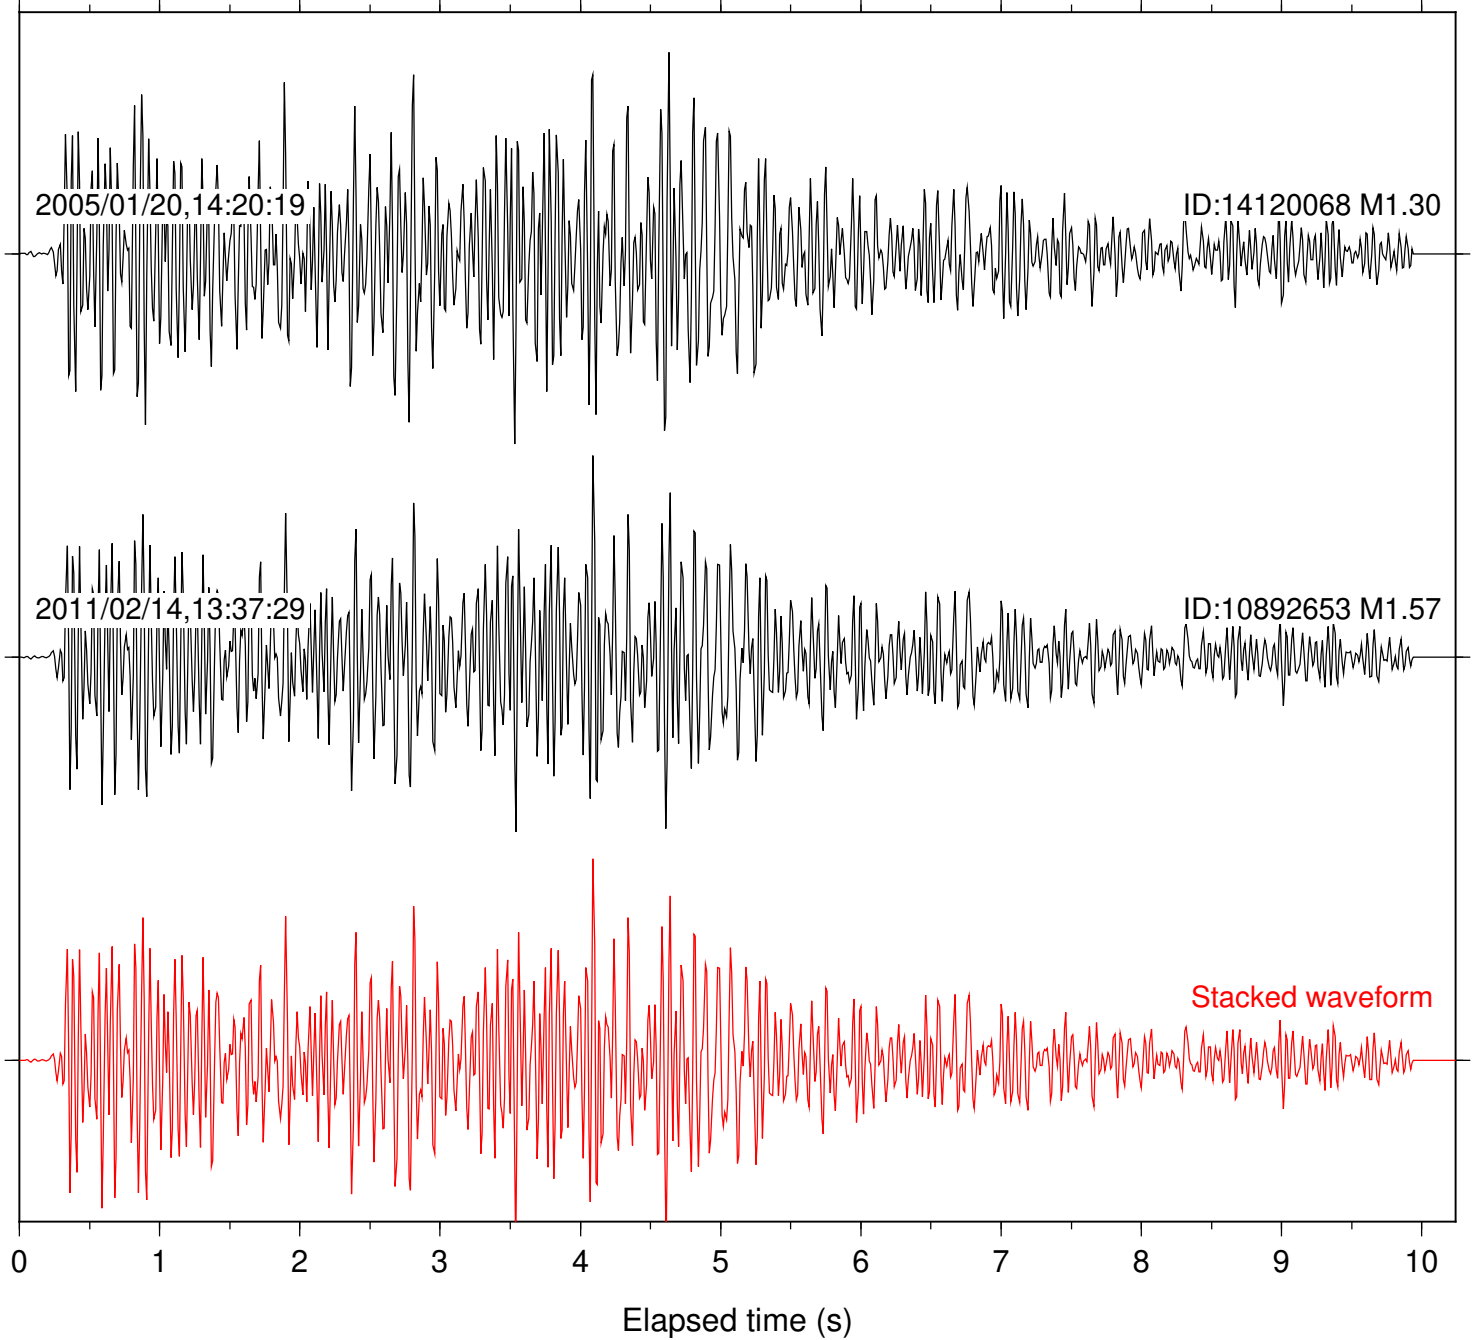

Station: B082 Com: EHZ

Focal depth: 11.26 km

Station: B087 Com: EHZ

Focal depth: 11.26 km

Station: B088 Com: EHZ

Focal depth: 11.26 km

Station: FRD Com: HHZ

Focal depth: 11.26 km

Station: LVA2 Com: HHZ

Focal depth: 11.27 km

Station: MIR Com: EHZ

Focal depth: 11.18 km

Station: PFO Com: HHZ

Focal depth: 11.27 km

Station: PMD Com: HHZ

Focal depth: 11.26 km

2011/02/14,13:37:29

ID:10892653 M1.57

2017/02/19,18:22:12

ID:37586111 M1.49

Stacked waveform

Station: SND Com: HHZ

Focal depth: 11.27 km

Station: TOR Com: HHZ

Focal depth: 11.26 km

2011/02/14,13:37:29

ID:10892653 M1.57

2017/02/19,18:22:12

ID:37586111 M1.49

Stacked waveform

0 1 2 3 4 5 6 7 8 9 10
Elapsed time (s)