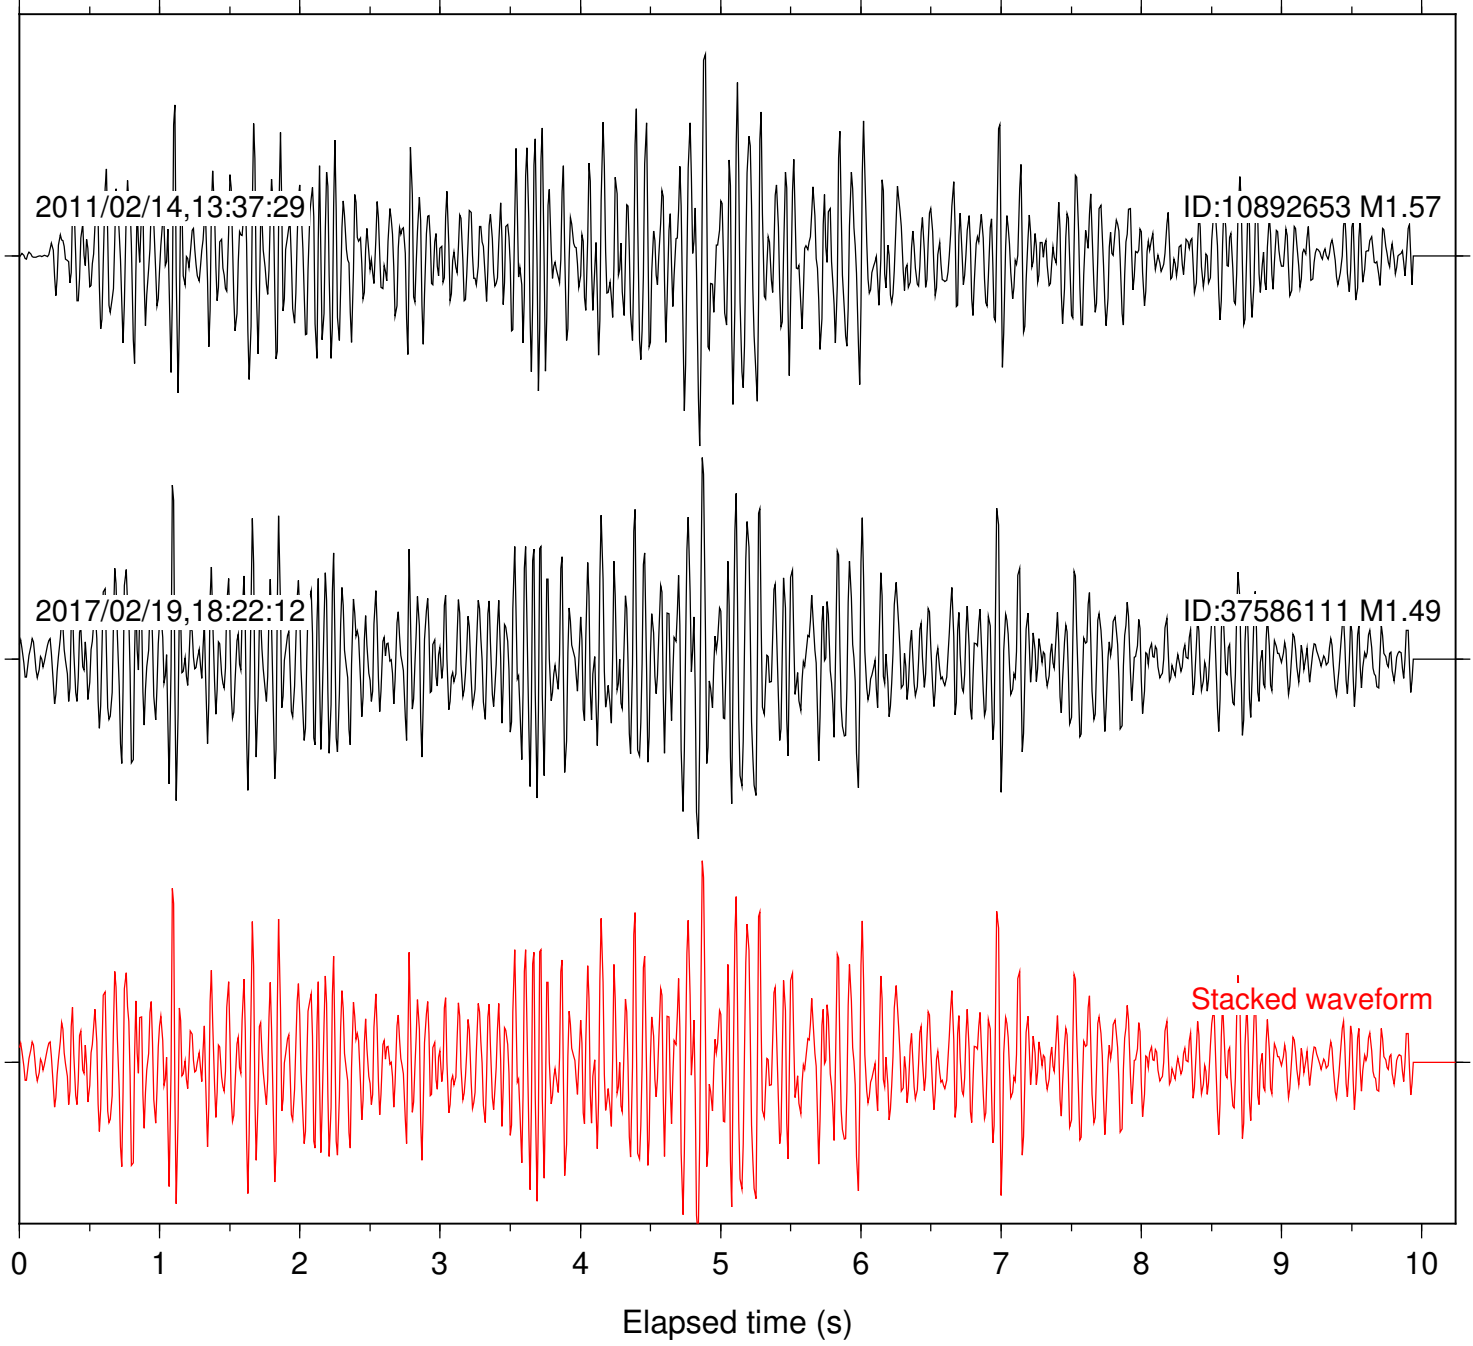

Station: B082 Com: EHZ

Focal depth: 11.26 km

Station: B087 Com: EHZ

Focal depth: 11.26 km

Station: B088 Com: EHZ

Focal depth: 11.26 km

Station: FRD Com: HHZ

Focal depth: 11.26 km

Station: LVA2 Com: HHZ

Focal depth: 11.27 km

Station: MIR Com: EHZ

Focal depth: 11.18 km

Station: PFO Com: HHZ

Focal depth: 11.27 km

Station: PMD Com: HHZ

Focal depth: 11.26 km

2011/02/14,13:37:29

ID:10892653 M1.57

2017/02/19,18:22:12

ID:37586111 M1.49

Stacked waveform

Station: SND Com: HHZ

Focal depth: 11.27 km

Station: TOR Com: HHZ

Focal depth: 11.26 km

2011/02/14,13:37:29

ID:10892653 M1.57

2017/02/19,18:22:12

ID:37586111 M1.49

Stacked waveform

0 1 2 3 4 5 6 7 8 9 10
Elapsed time (s)