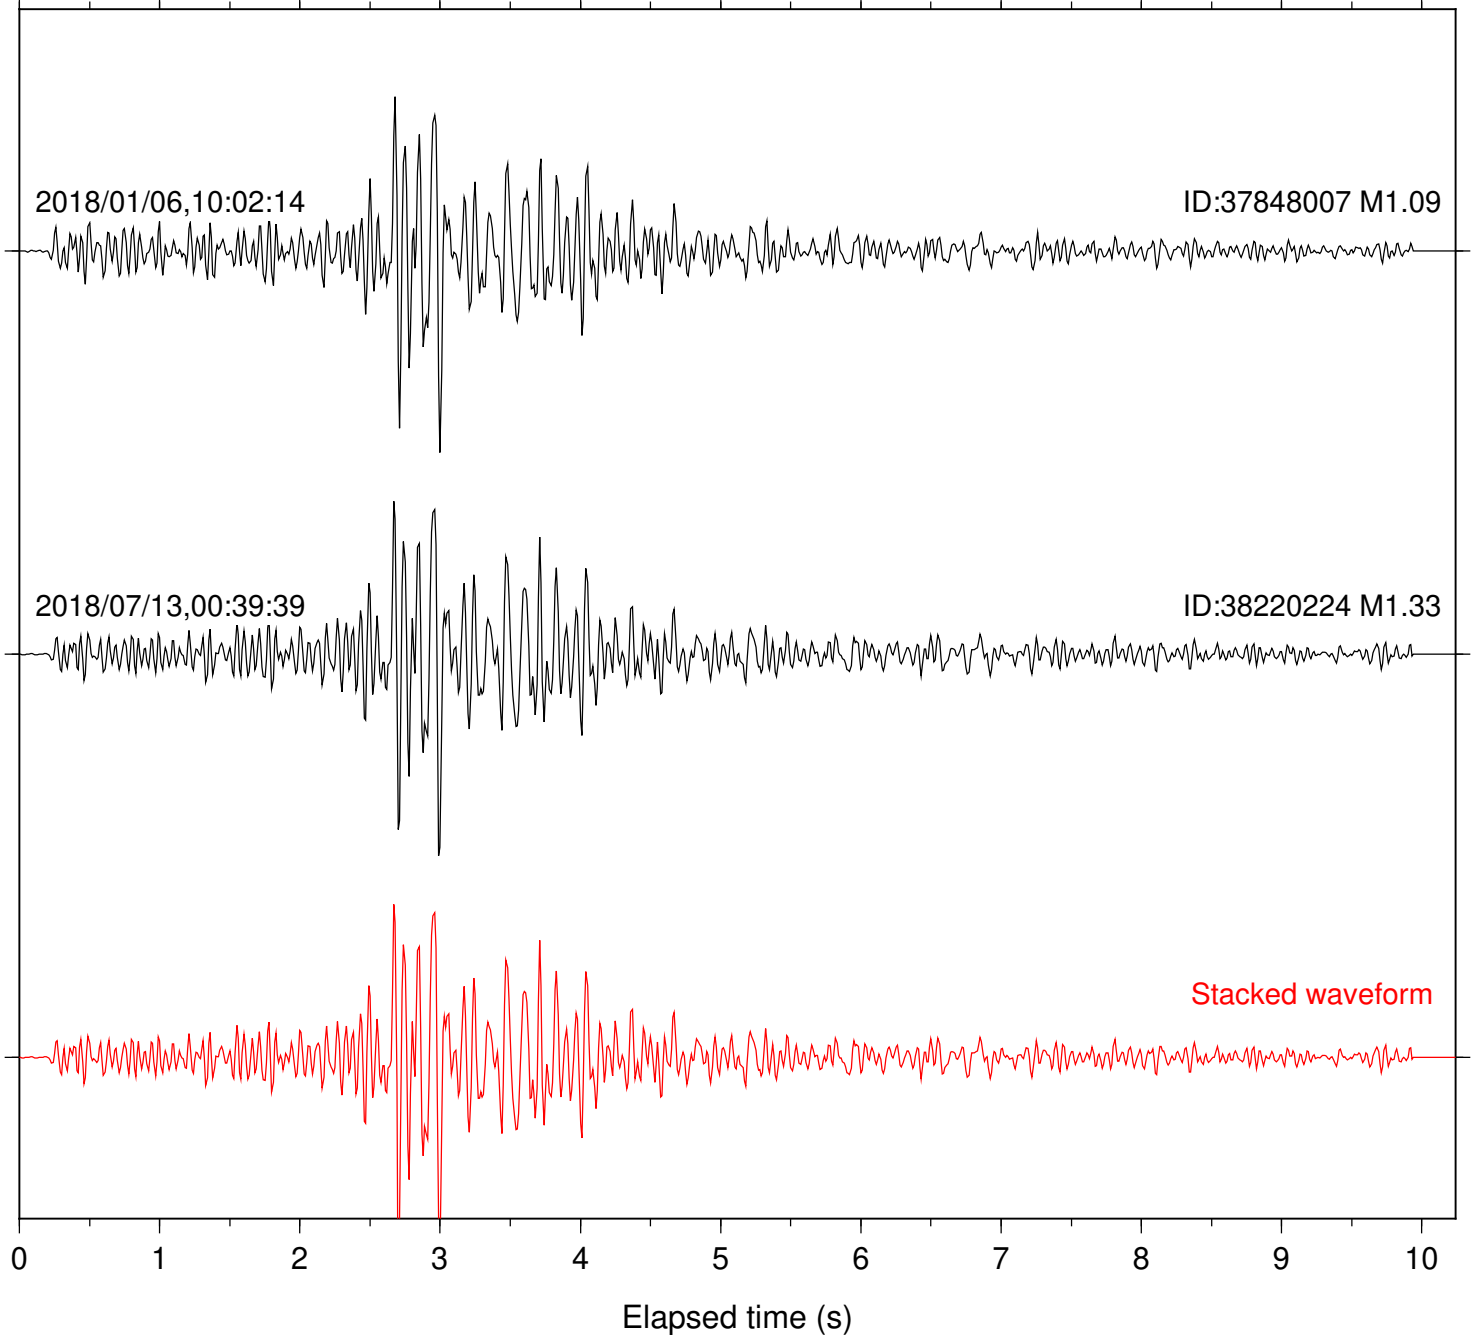

Station: B082 Com: EHZ

Focal depth: 6.39 km

Station: B087 Com: EHZ

Focal depth: 6.39 km

Station: B088 Com: EHZ

Focal depth: 6.39 km

Station: B093 Com: EHZ

Focal depth: 6.39 km

2018/01/06,10:02:14

ID:37848007 M1.09

2018/07/13,00:39:39

ID:38220224 M1.33

Stacked waveform

0 1 2 3 4 5 6 7 8 9 10

Elapsed time (s)

Station: B946 Com: EHZ

Focal depth: 6.39 km

Station: CSH Com: HHZ

Focal depth: 6.39 km

Station: DGR Com: HHZ

Focal depth: 6.38 km

Station: FRD Com: HHZ

Focal depth: 6.39 km

Station: PFO Com: HHZ

Focal depth: 6.39 km

Station: SND Com: HHZ

Focal depth: 6.39 km