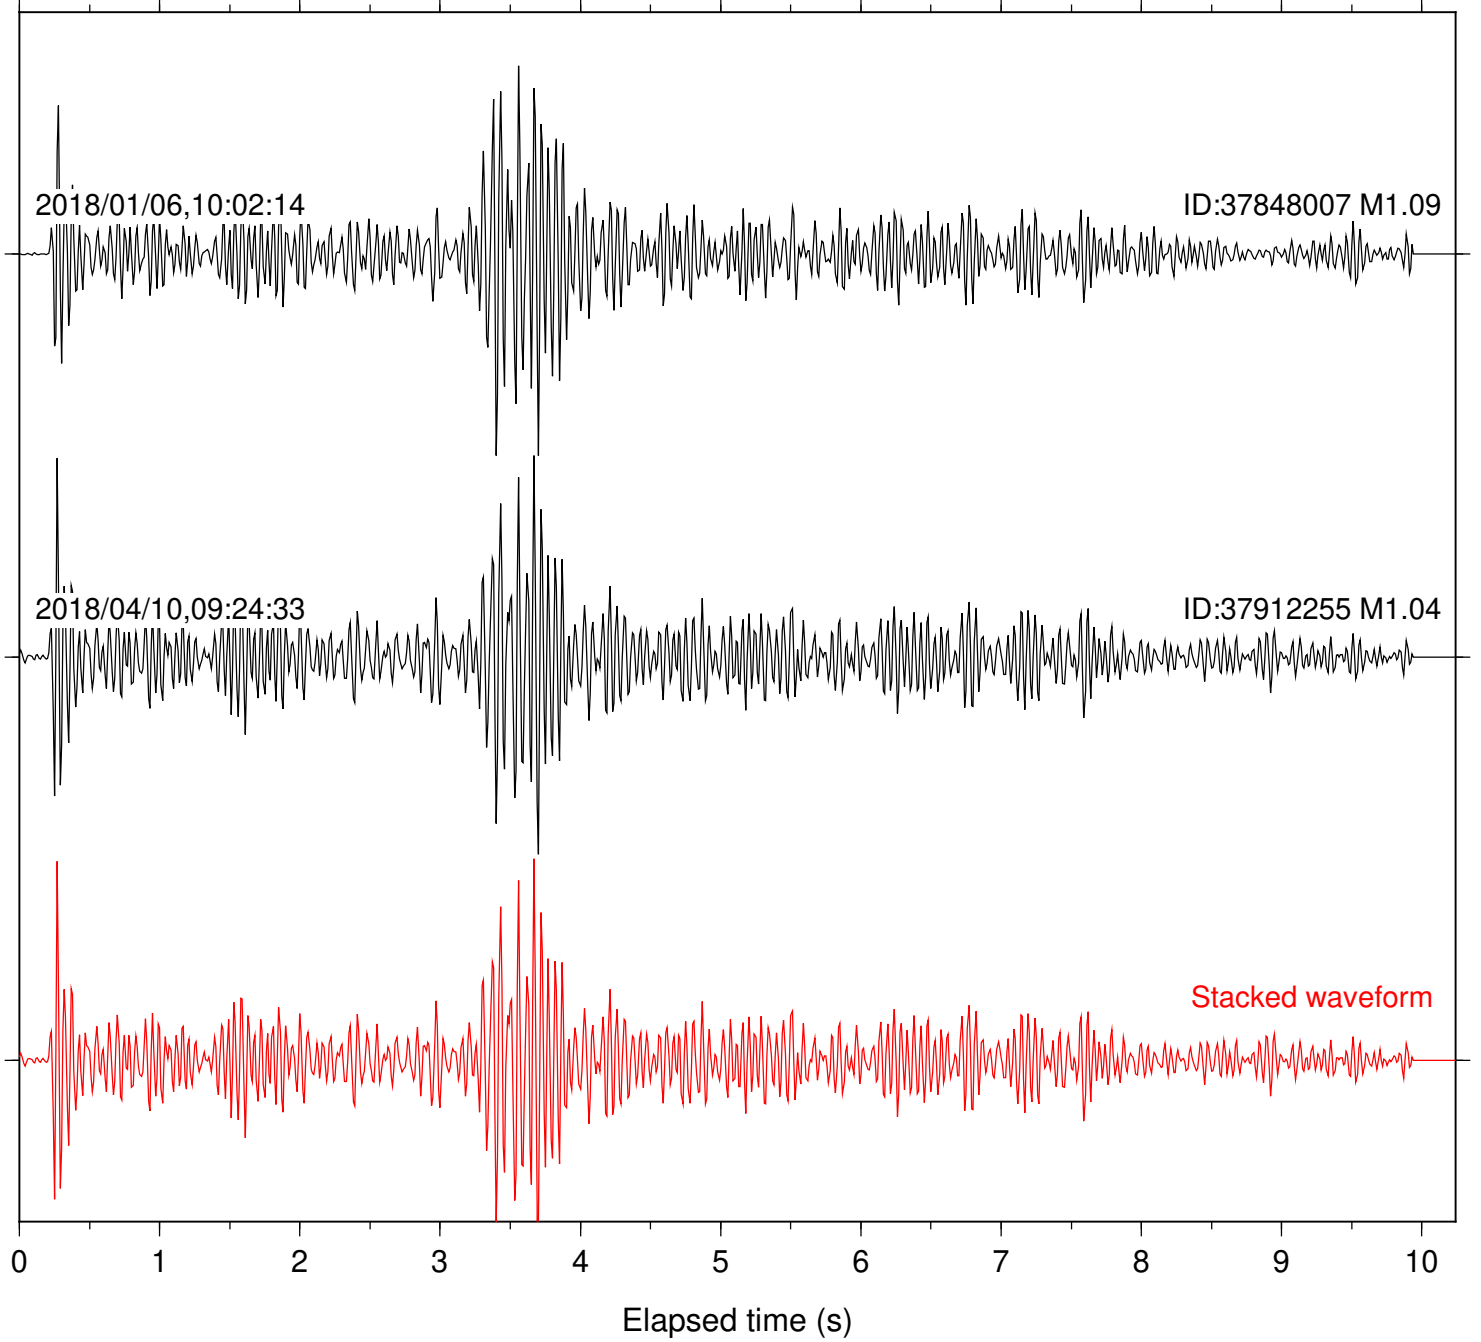

Station: B082 Com: EHZ

Focal depth: 6.39 km

Station: B087 Com: EHZ

Focal depth: 6.39 km

Station: B088 Com: EHZ

Focal depth: 6.39 km

Station: B093 Com: EHZ

Focal depth: 6.39 km

Focal depth: 6.39 km

Station: CSH Com: HHZ

Focal depth: 6.39 km

Station: DGR Com: HHZ

Focal depth: 6.38 km

Station: FRD Com: HHZ

Focal depth: 6.39 km

Station: PFO Com: HHZ

Focal depth: 6.39 km

Station: SND Com: HHZ

Focal depth: 6.39 km