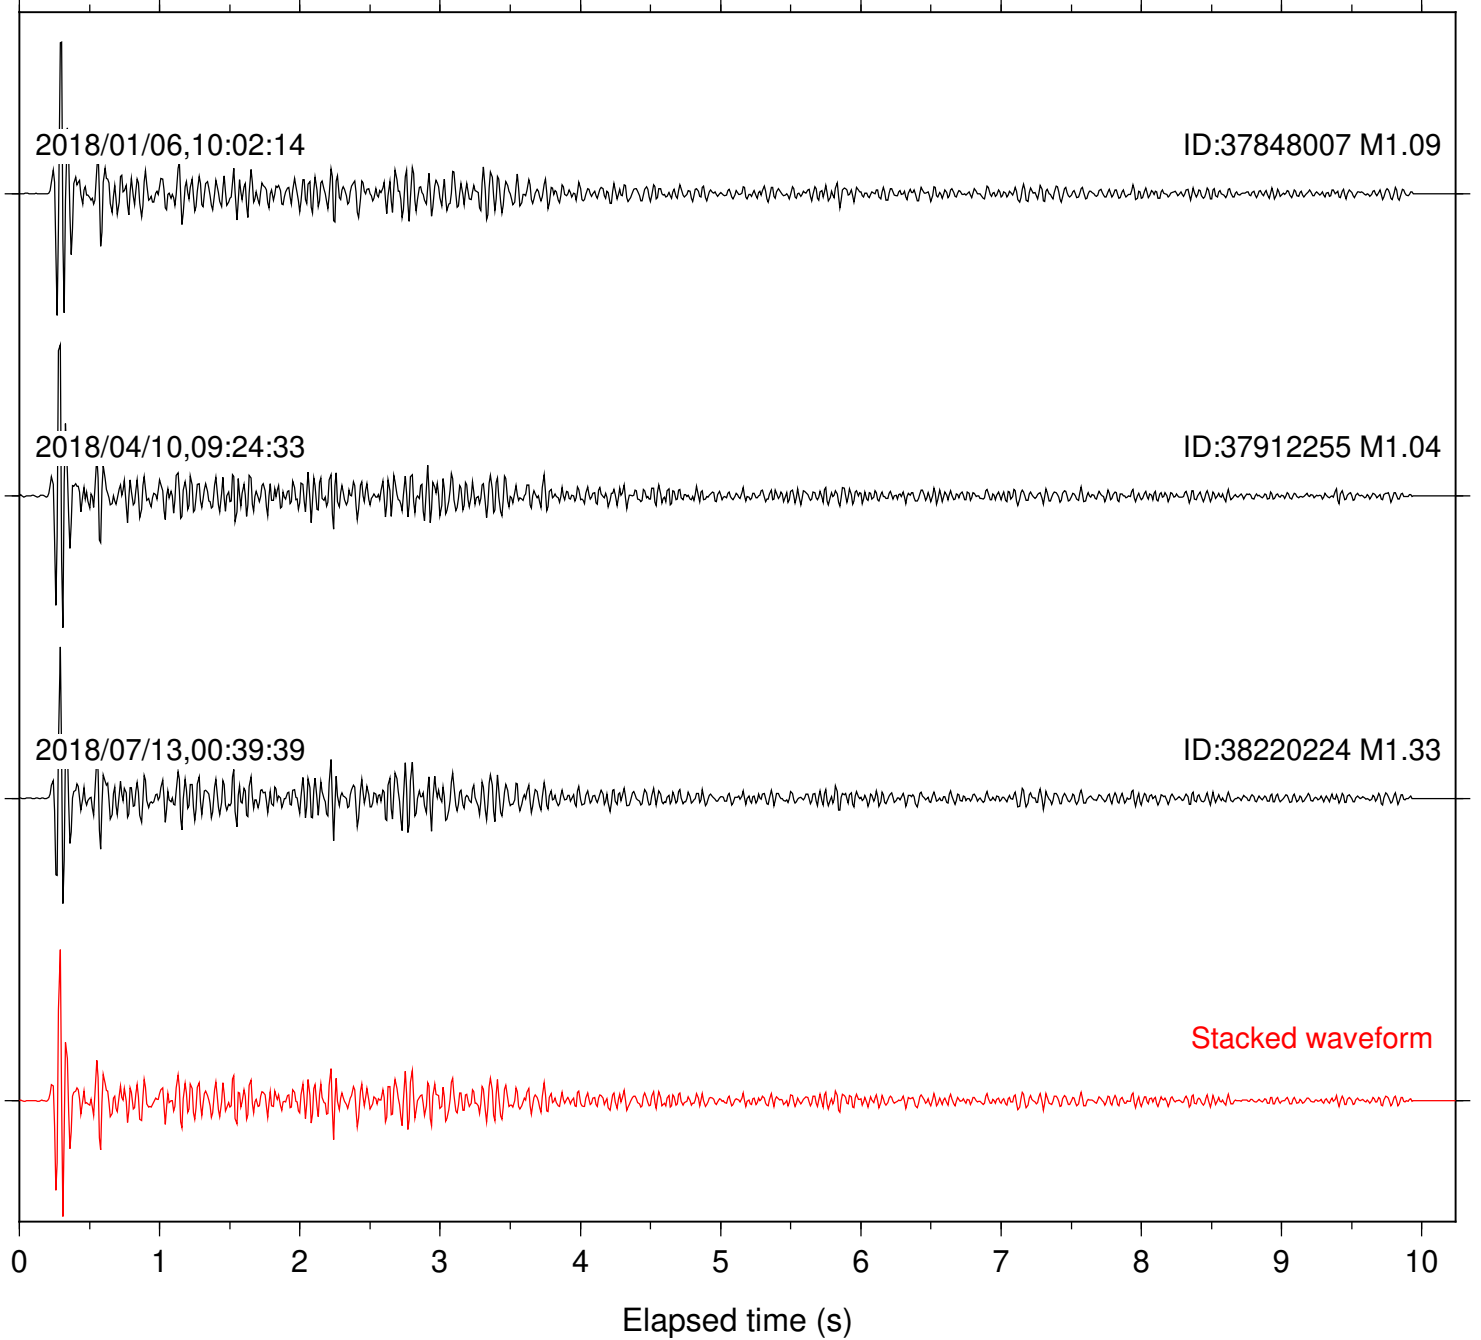

Station: B082 Com: EHZ

Focal depth: 6.39 km

Station: B087 Com: EHZ

Focal depth: 6.39 km

Station: B088 Com: EHZ

Focal depth: 6.39 km

Station: B093 Com: EHZ

Focal depth: 6.39 km

Focal depth: 6.39 km

Station: CSH Com: HHZ

Focal depth: 6.39 km

Station: DGR Com: HHZ

Focal depth: 6.38 km

Station: FRD Com: HHZ

Focal depth: 6.39 km

Station: PFO Com: HHZ

Focal depth: 6.39 km

Station: SND Com: HHZ

Focal depth: 6.39 km