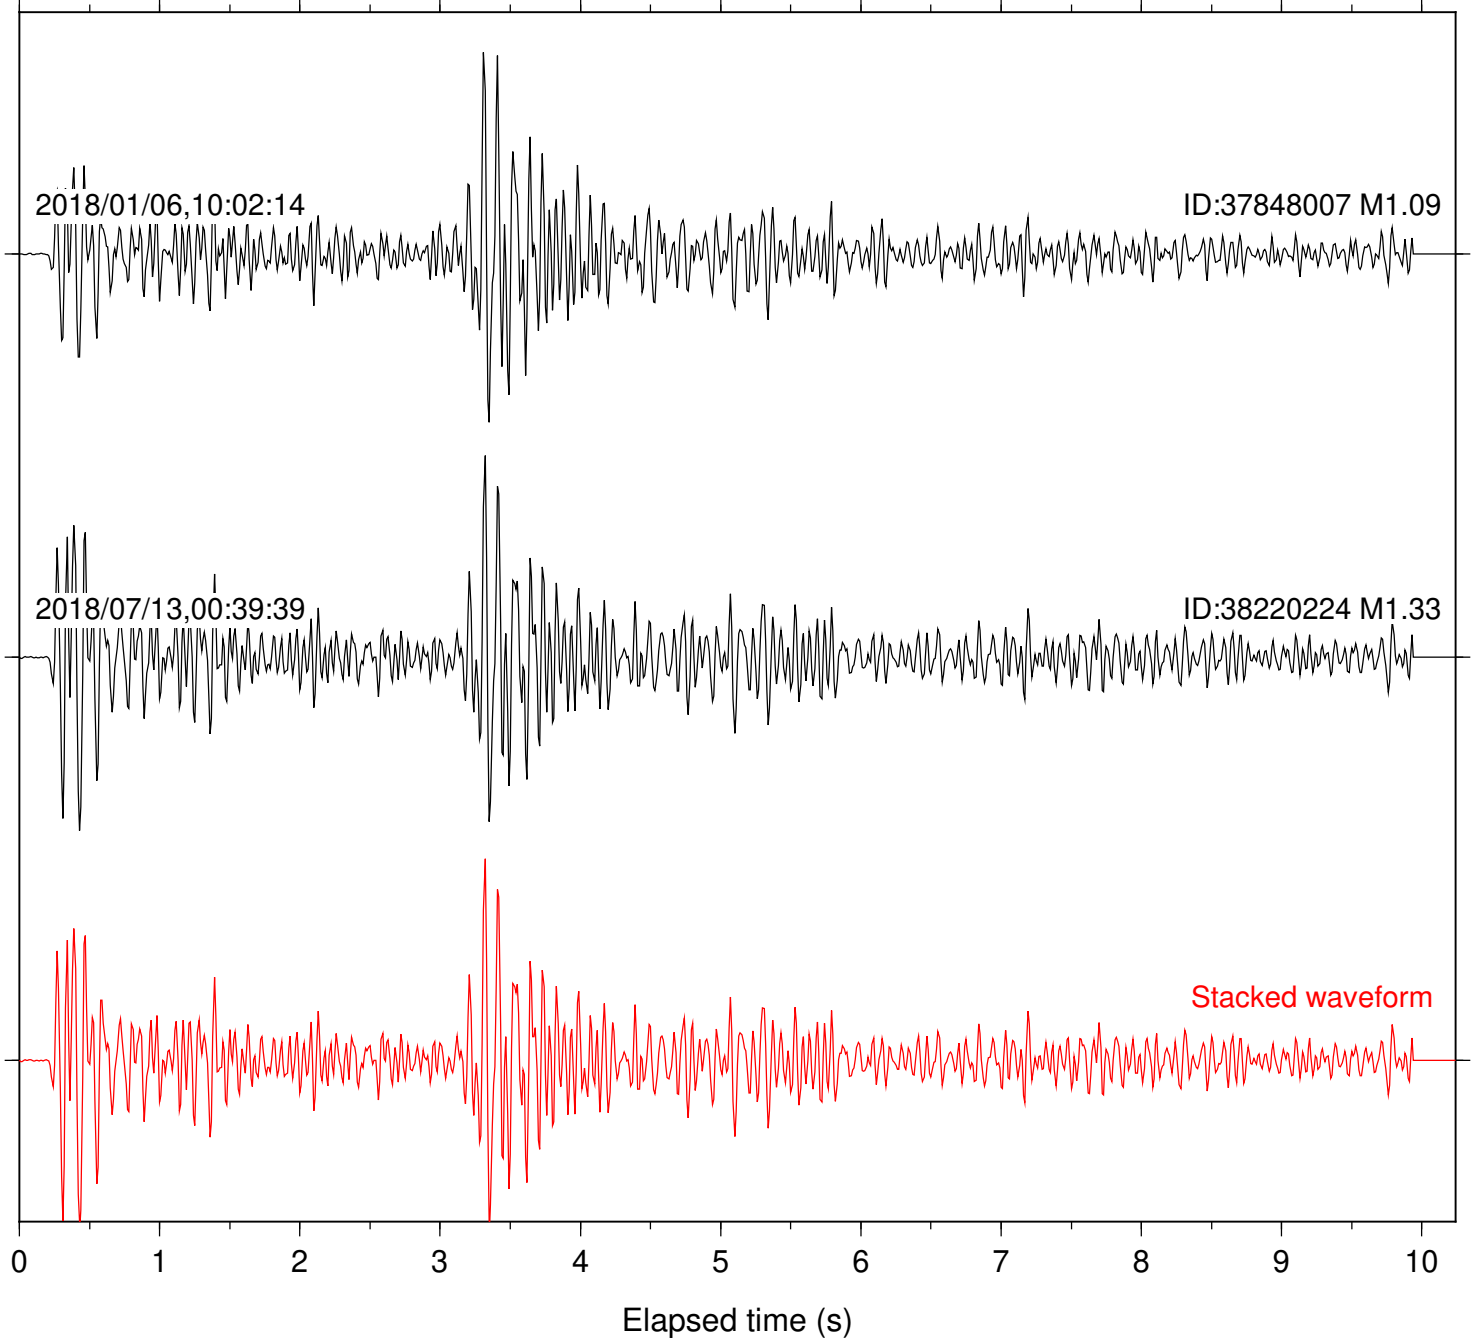

Station: B082 Com: EHZ

Focal depth: 6.39 km

Station: B087 Com: EHZ

Focal depth: 6.39 km

Station: B088 Com: EHZ

Focal depth: 6.39 km

Station: B093 Com: EHZ

Focal depth: 6.39 km

2018/01/06,10:02:14

ID:37848007 M1.09

2018/07/13,00:39:39

ID:38220224 M1.33

Stacked waveform

0 1 2 3 4 5 6 7 8 9 10

Elapsed time (s)

Station: B946 Com: EHZ

Focal depth: 6.39 km

Station: CSH Com: HHZ

Focal depth: 6.39 km

Station: DGR Com: HHZ

Focal depth: 6.38 km

Station: FRD Com: HHZ

Focal depth: 6.39 km

Station: PFO Com: HHZ

Focal depth: 6.39 km

Station: SND Com: HHZ

Focal depth: 6.39 km