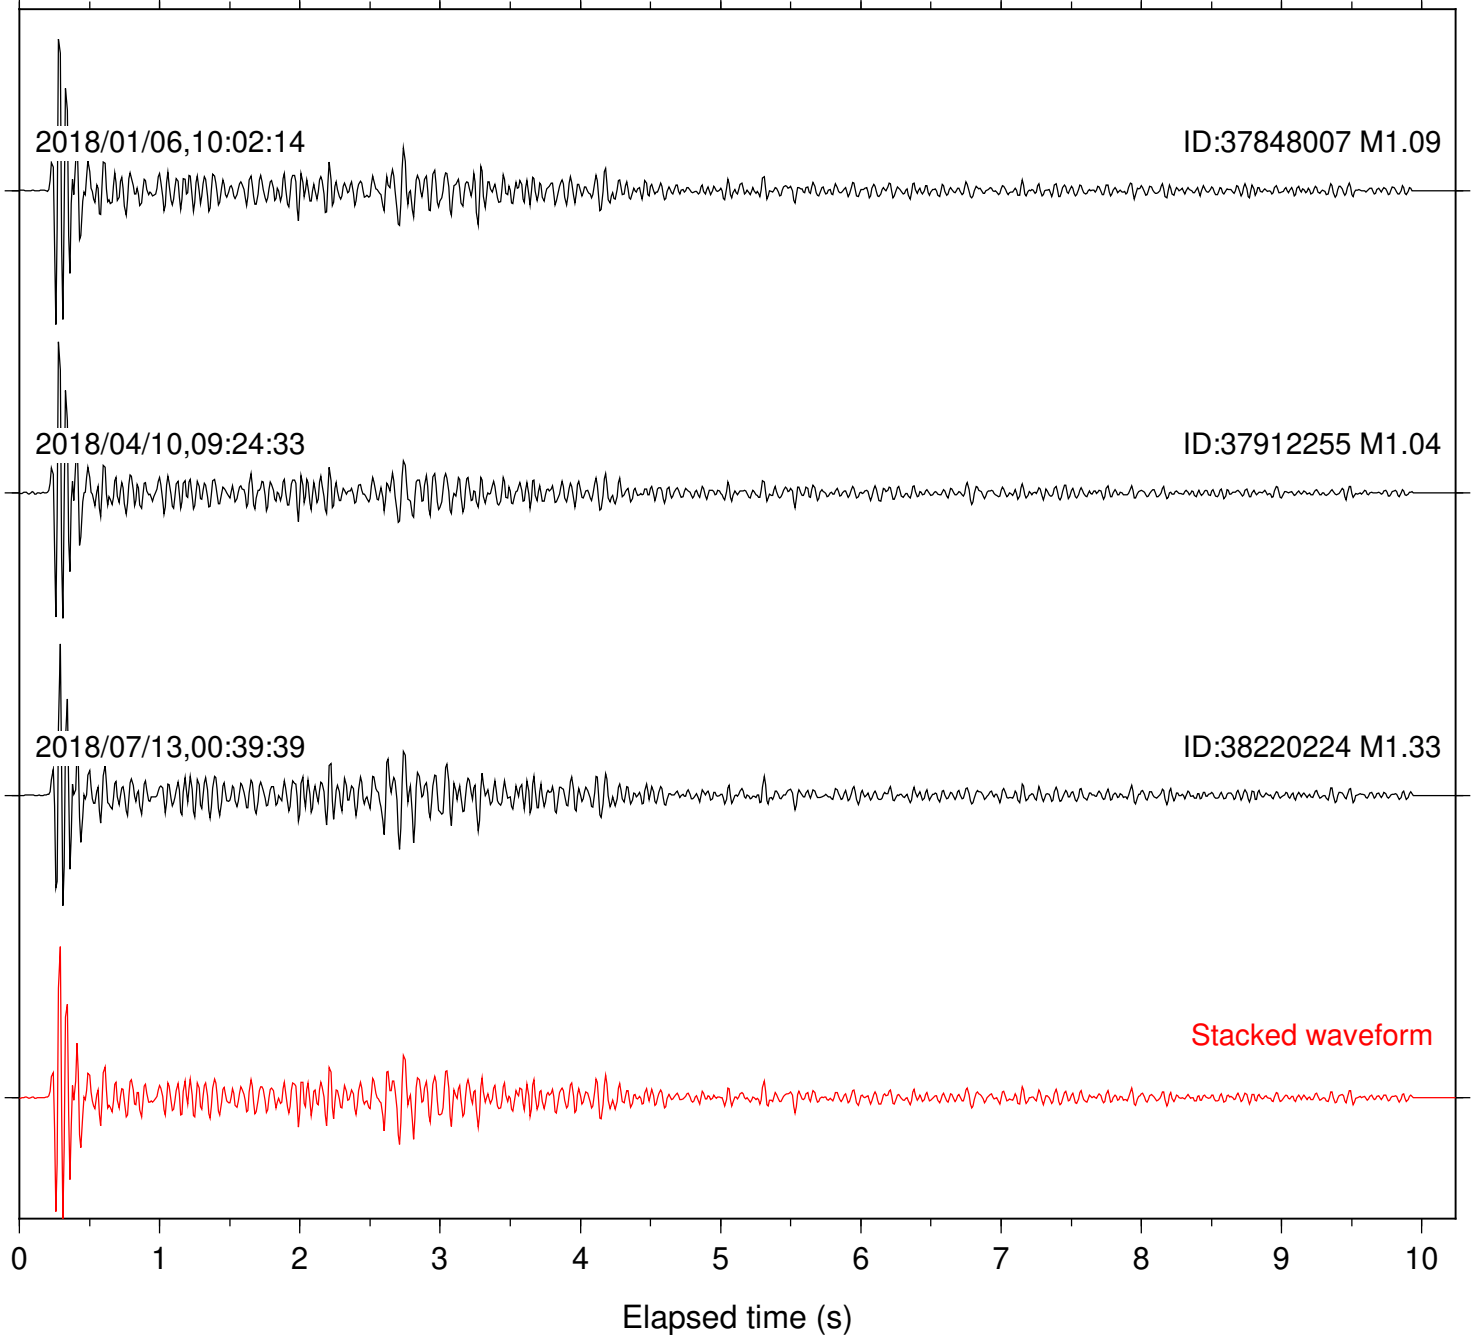

Station: B082 Com: EHZ

Focal depth: 6.39 km

Station: B087 Com: EHZ

Focal depth: 6.39 km

Station: B088 Com: EHZ

Focal depth: 6.39 km

Station: B093 Com: EHZ

Focal depth: 6.39 km

2018/01/06,10:02:14

ID:37848007 M1.09

2018/07/13,00:39:39

ID:38220224 M1.33

Stacked waveform

0 1 2 3 4 5 6 7 8 9 10

Elapsed time (s)

Station: B946 Com: EHZ

Focal depth: 6.39 km

Station: CSH Com: HHZ

Focal depth: 6.39 km

Station: DGR Com: HHZ

Focal depth: 6.38 km

Station: FRD Com: HHZ

Focal depth: 6.39 km

Station: PFO Com: HHZ

Focal depth: 6.39 km

Station: SND Com: HHZ

Focal depth: 6.39 km