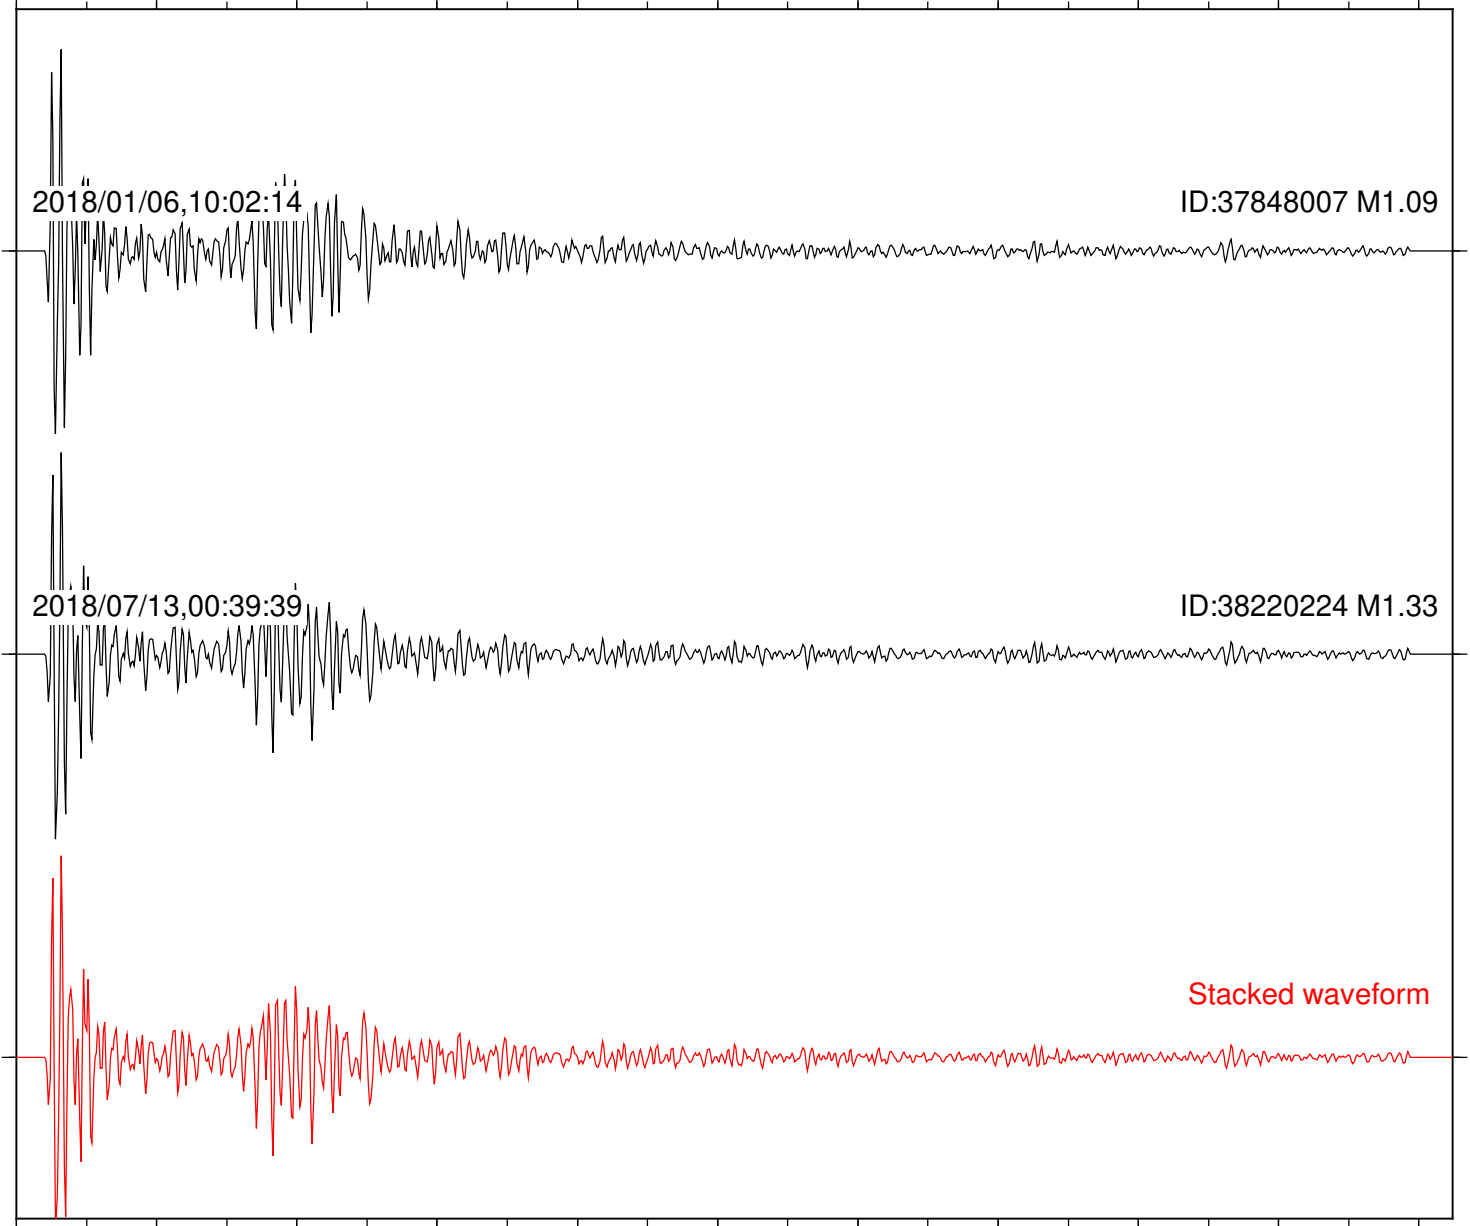

Station: B082 Com: EHZ

Focal depth: 6.39 km

Station: B087 Com: EHZ

Focal depth: 6.39 km

Station: B088 Com: EHZ

Focal depth: 6.39 km

Station: B093 Com: EHZ

Focal depth: 6.39 km

2018/01/06,10:02:14

ID:37848007 M1.09

2018/07/13,00:39:39

ID:38220224 M1.33

Stacked waveform

0 1 2 3 4 5 6 7 8 9 10

Elapsed time (s)

Station: B946 Com: EHZ

Focal depth: 6.39 km

Station: CSH Com: HHZ

Focal depth: 6.39 km

Station: DGR Com: HHZ

Focal depth: 6.38 km

Station: FRD Com: HHZ

Focal depth: 6.39 km

Station: PFO Com: HHZ

Focal depth: 6.39 km

Station: SND Com: HHZ

Focal depth: 6.39 km