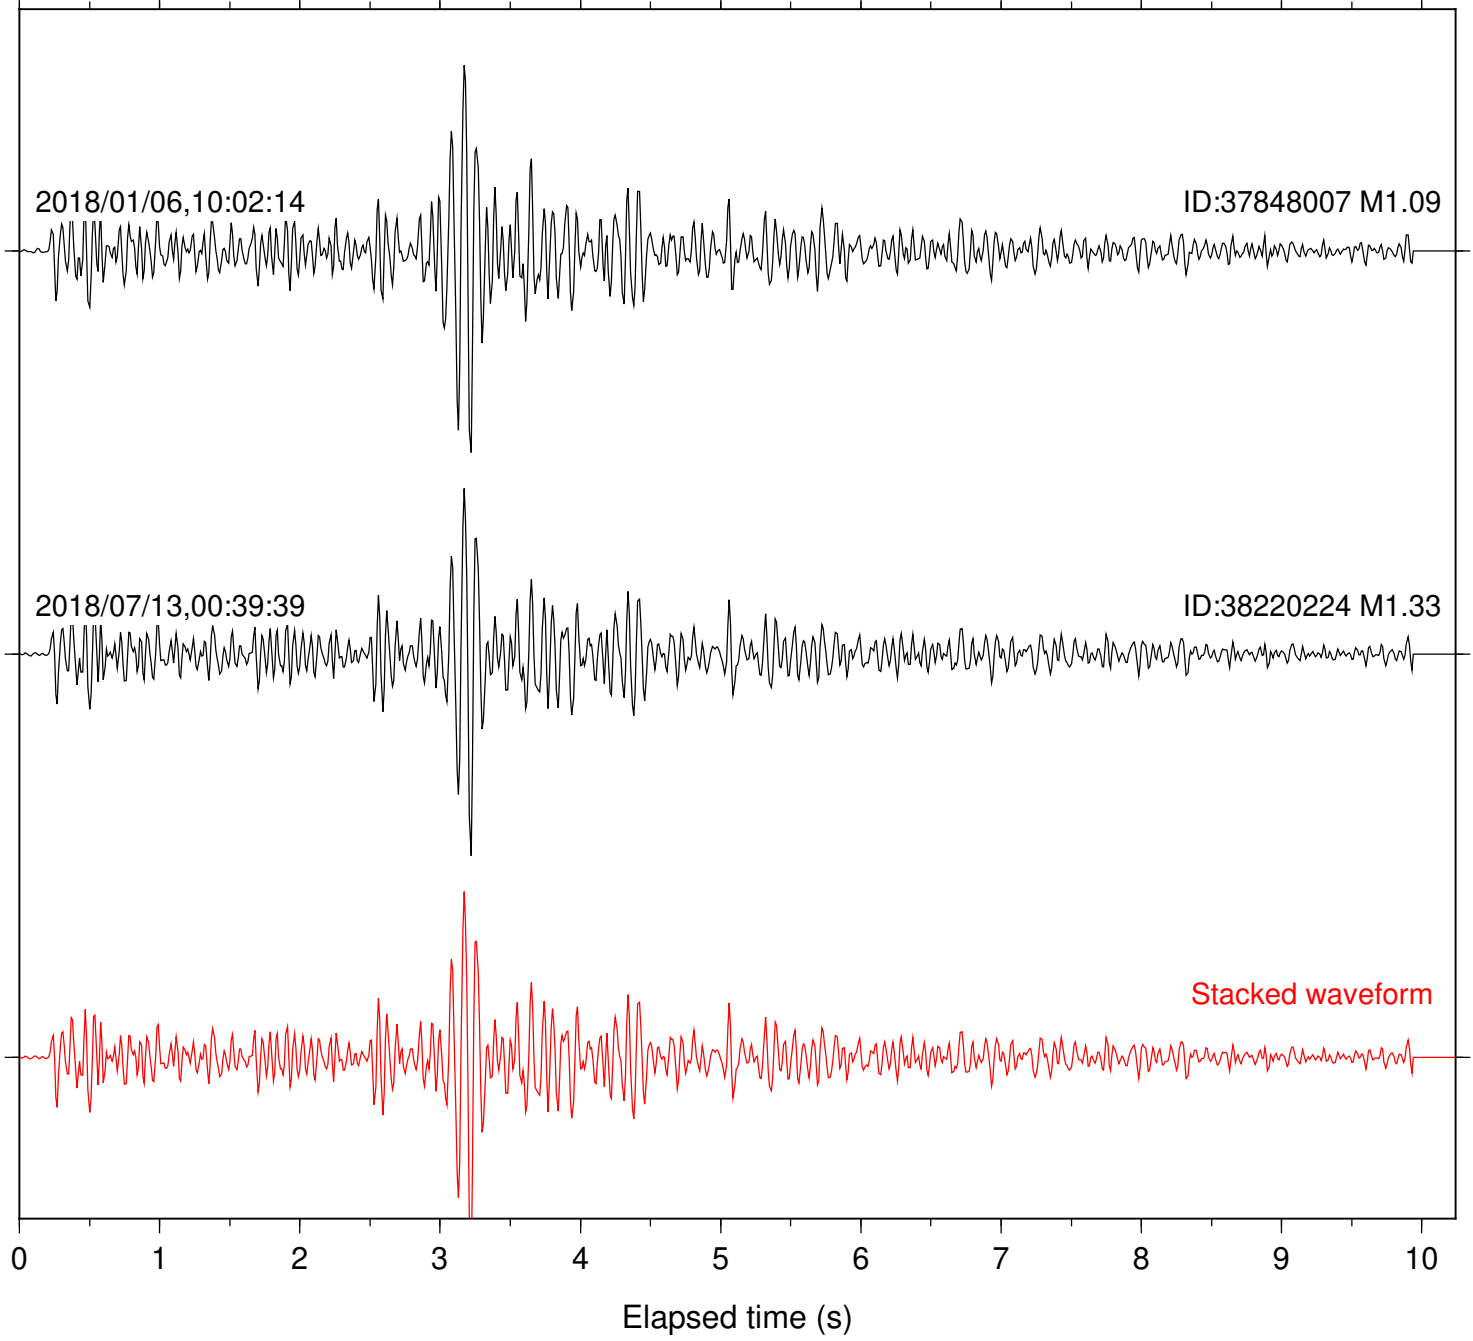

Station: B082 Com: EHZ

Focal depth: 6.39 km

Station: B087 Com: EHZ

Focal depth: 6.39 km

Station: B088 Com: EHZ

Focal depth: 6.39 km

Station: B093 Com: EHZ

Focal depth: 6.39 km

2018/01/06,10:02:14

ID:37848007 M1.09

2018/07/13,00:39:39

ID:38220224 M1.33

Stacked waveform

0 1 2 3 4 5 6 7 8 9 10

Elapsed time (s)

Station: B946 Com: EHZ

Focal depth: 6.39 km

Station: CSH Com: HHZ

Focal depth: 6.39 km

Station: DGR Com: HHZ

Focal depth: 6.38 km

Station: FRD Com: HHZ

Focal depth: 6.39 km

Station: PFO Com: HHZ

Focal depth: 6.39 km

Station: SND Com: HHZ

Focal depth: 6.39 km