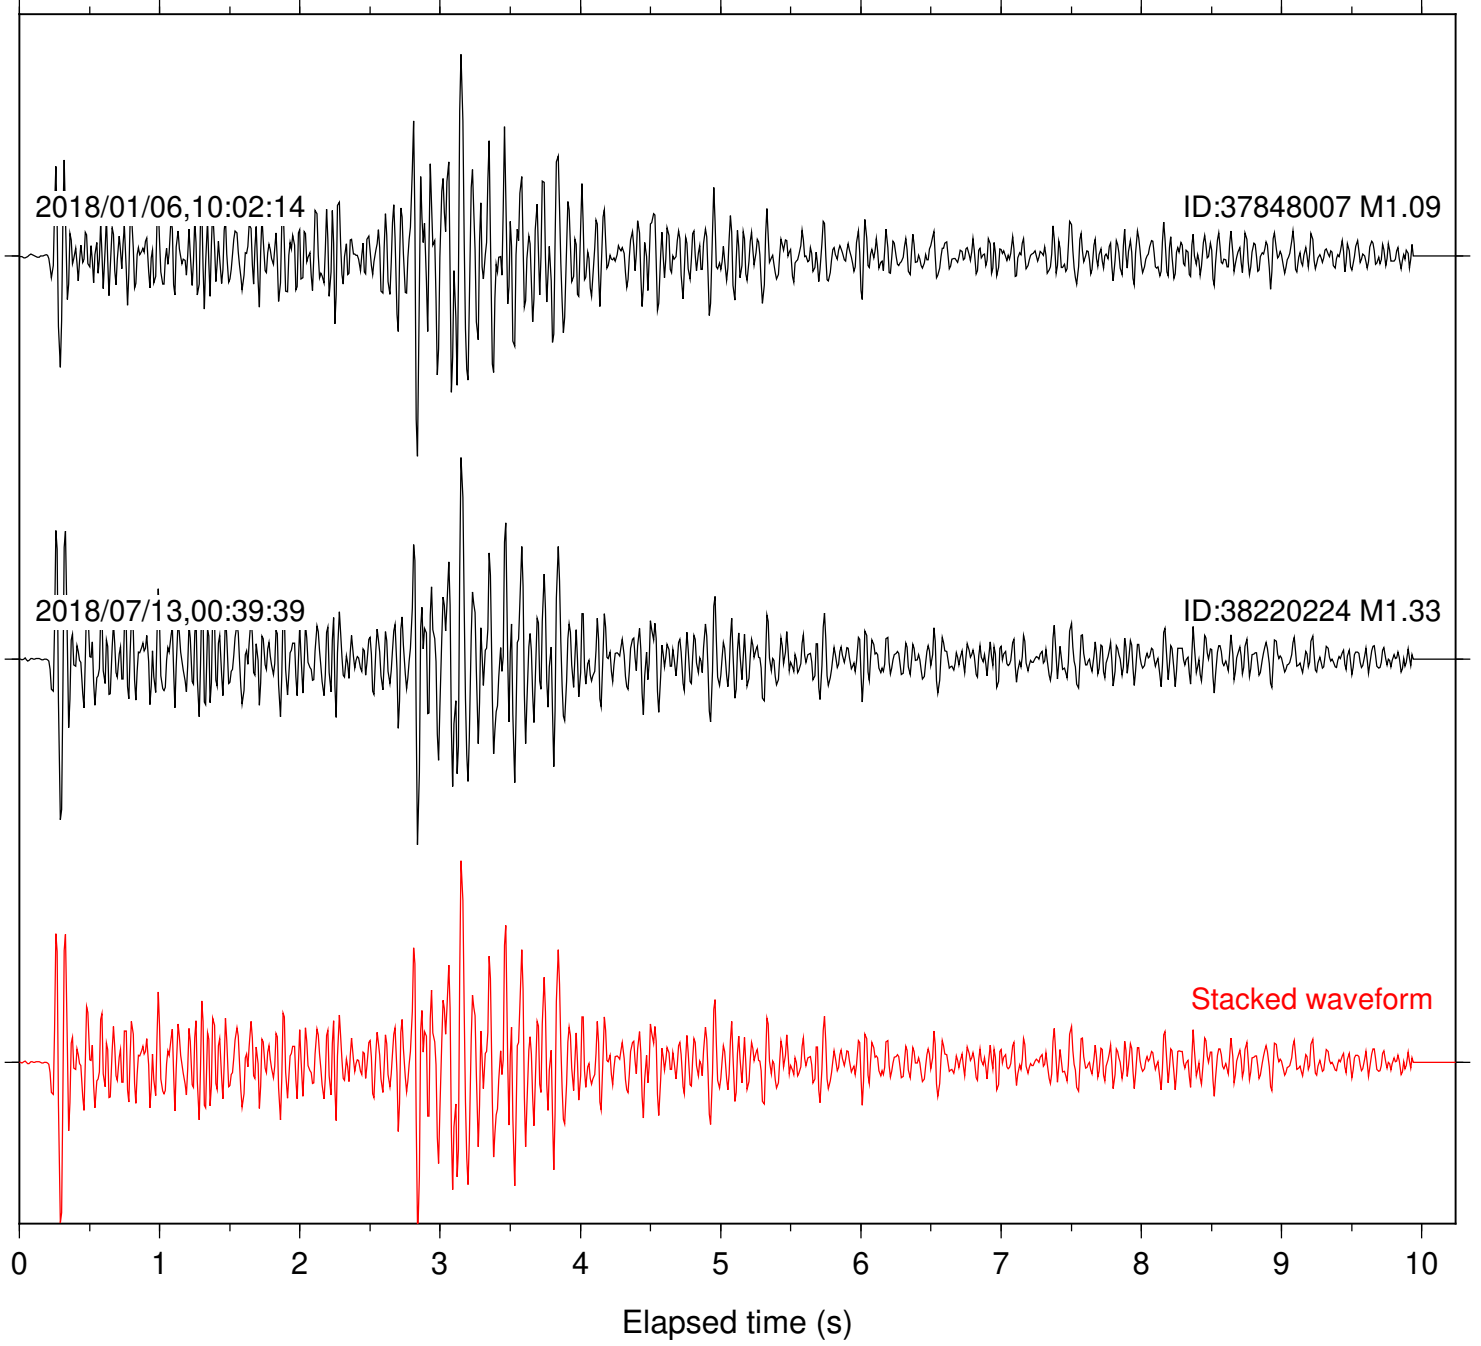

Station: B082 Com: EHZ

Focal depth: 6.39 km

Station: B087 Com: EHZ

Focal depth: 6.39 km

Station: B088 Com: EHZ

Focal depth: 6.39 km

Station: B093 Com: EHZ

Focal depth: 6.39 km

2018/01/06,10:02:14

ID:37848007 M1.09

2018/07/13,00:39:39

ID:38220224 M1.33

Stacked waveform

0 1 2 3 4 5 6 7 8 9 10

Elapsed time (s)

Station: B946 Com: EHZ

Focal depth: 6.39 km

Station: CSH Com: HHZ

Focal depth: 6.39 km

Station: DGR Com: HHZ

Focal depth: 6.38 km

Station: FRD Com: HHZ

Focal depth: 6.39 km

Station: PFO Com: HHZ

Focal depth: 6.39 km

Station: SND Com: HHZ

Focal depth: 6.39 km