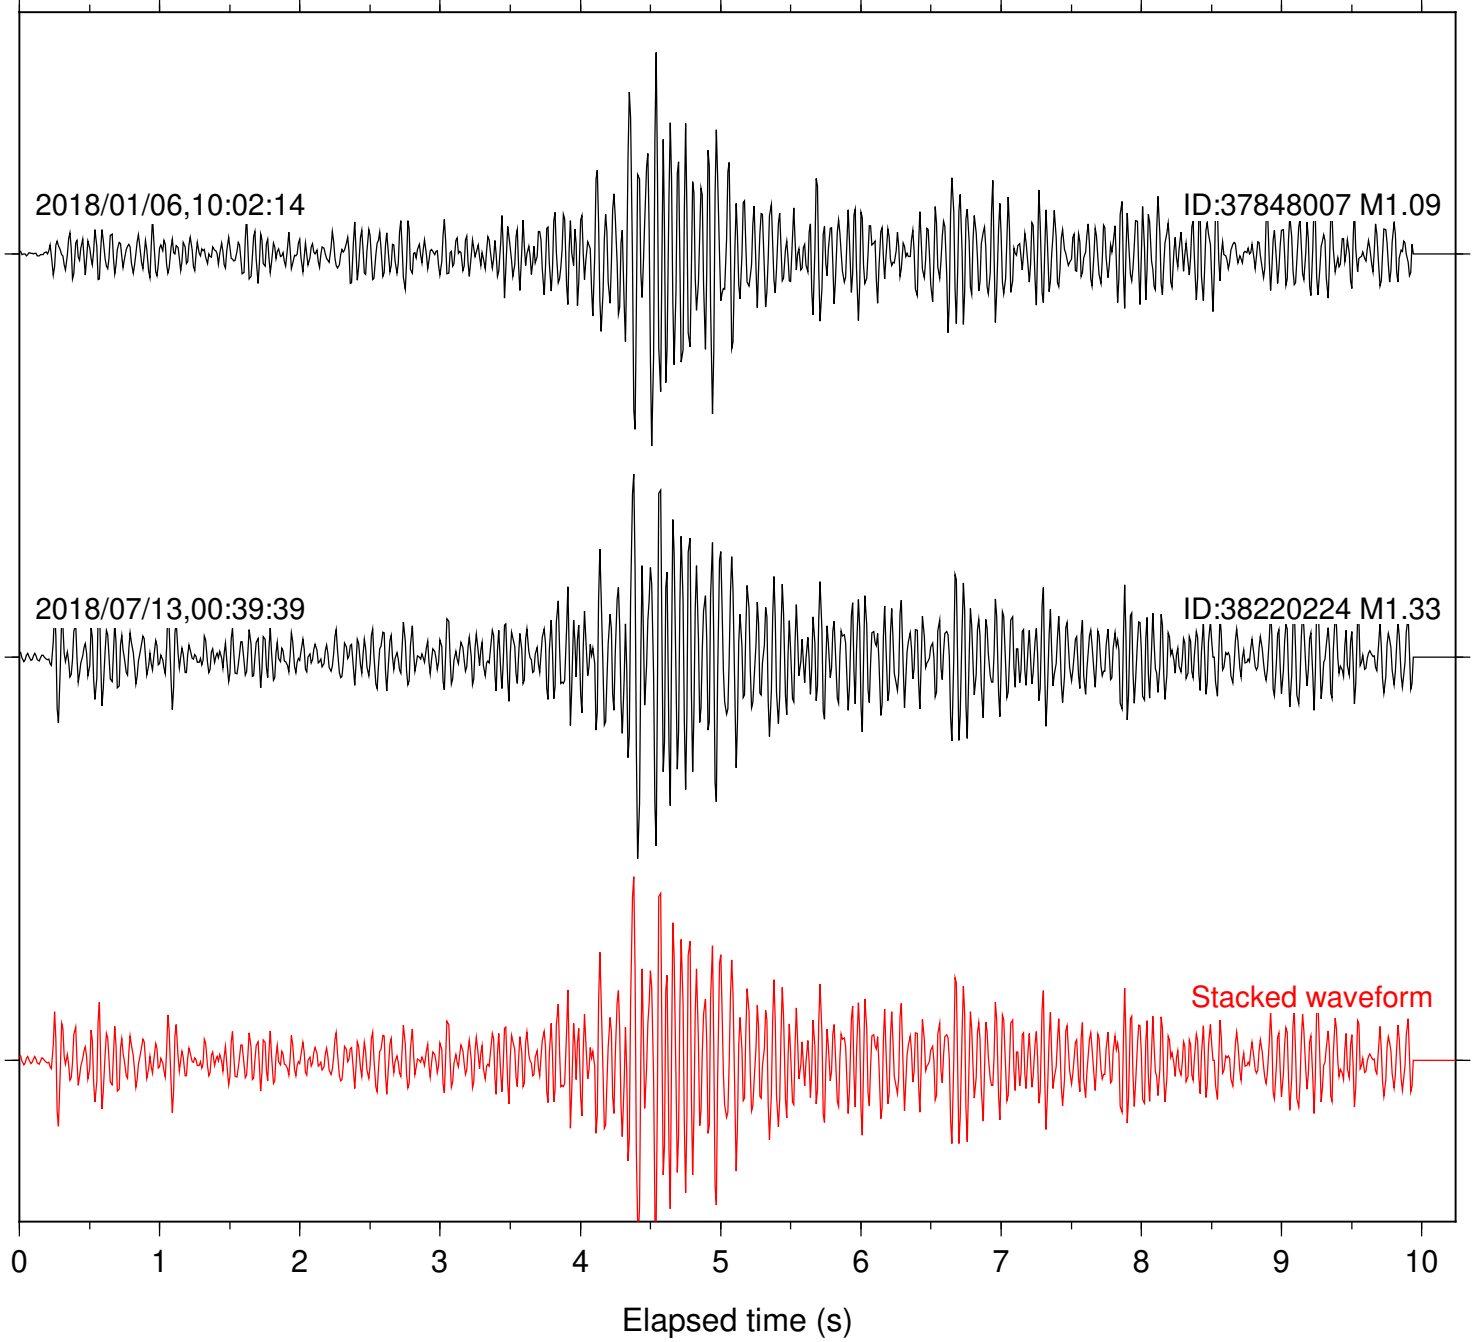

Station: B082 Com: EHZ

Focal depth: 6.39 km

Station: B087 Com: EHZ

Focal depth: 6.39 km

Station: B088 Com: EHZ

Focal depth: 6.39 km

Station: B093 Com: EHZ

Focal depth: 6.39 km

Focal depth: 6.39 km

Station: CSH Com: HHZ

Focal depth: 6.39 km

Station: DGR Com: HHZ

Focal depth: 6.38 km

Station: FRD Com: HHZ

Focal depth: 6.39 km

Station: PFO Com: HHZ

Focal depth: 6.39 km

Station: SND Com: HHZ

Focal depth: 6.39 km