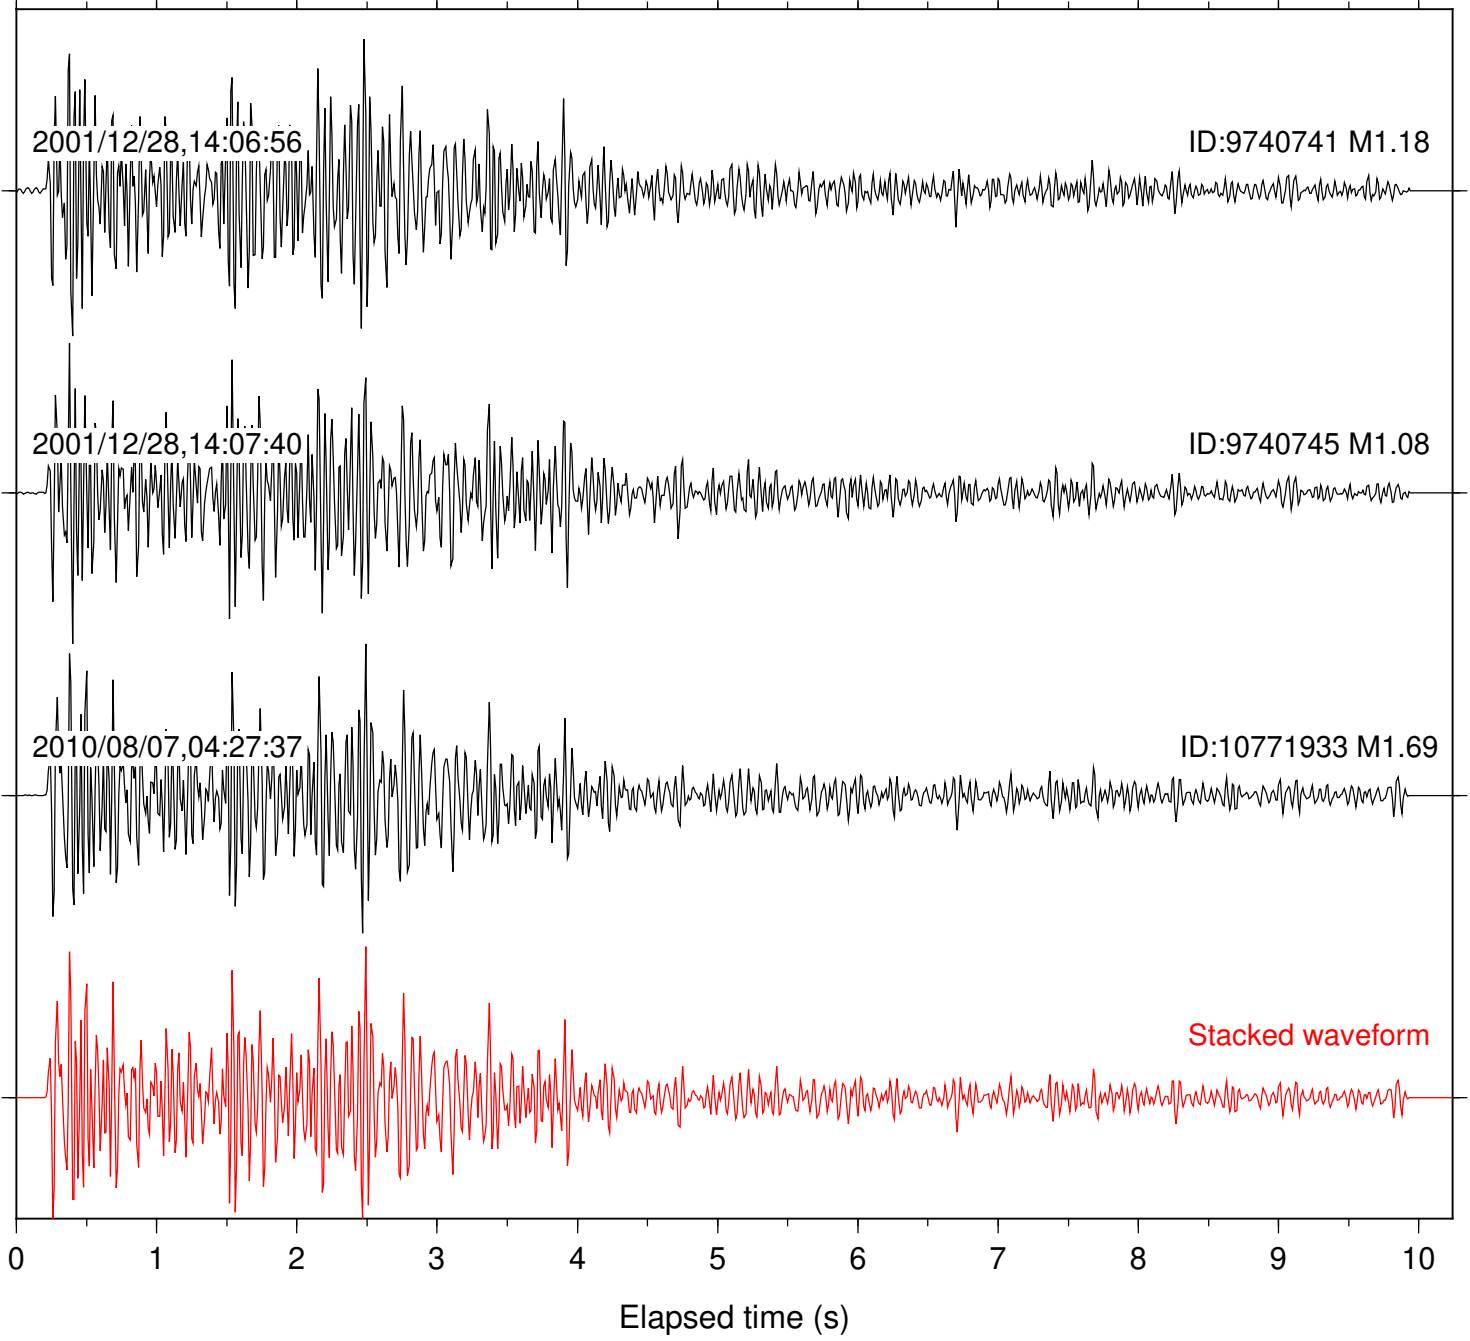

Station: AGA Com: HHZ

Focal depth: 11.48 km

Station: BZN Com: HHZ

Focal depth: 11.48 km

Station: FRD Com: HHZ

Focal depth: 11.45 km

Station: KNW Com: HHZ

Focal depth: 11.48 km

Station: LVA2 Com: HHZ

Focal depth: 11.48 km

Station: PFO Com: HHZ

Focal depth: 11.45 km

Station: RDM Com: HHZ

Focal depth: 11.48 km

Station: SND Com: HHZ

Focal depth: 11.48 km