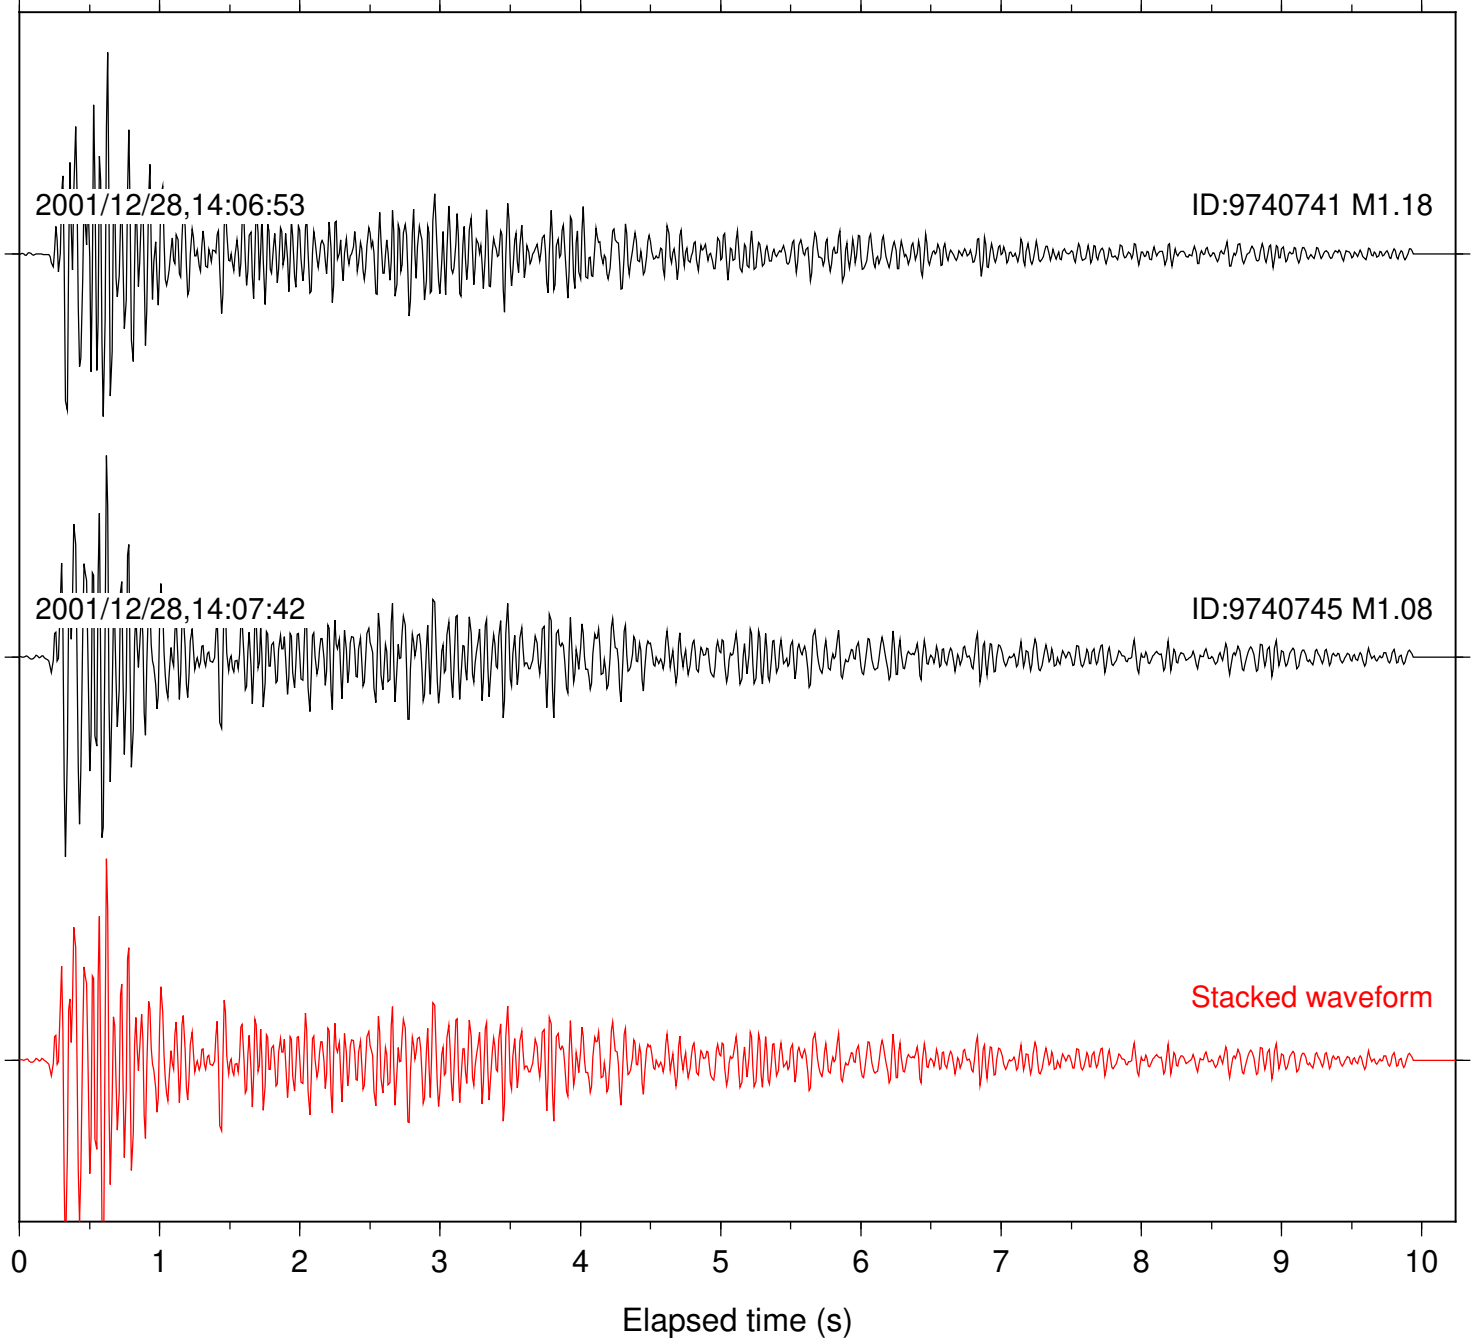

Station: AGA Com: HHZ

Focal depth: 11.48 km

Station: BZN Com: HHZ

Focal depth: 11.48 km

Station: FRD Com: HHZ

Focal depth: 11.45 km

Station: KNW Com: HHZ

Focal depth: 11.48 km

Station: LVA2 Com: HHZ

Focal depth: 11.48 km

Station: PFO Com: HHZ

Focal depth: 11.45 km

Station: RDM Com: HHZ

Focal depth: 11.48 km

Station: SND Com: HHZ

Focal depth: 11.48 km