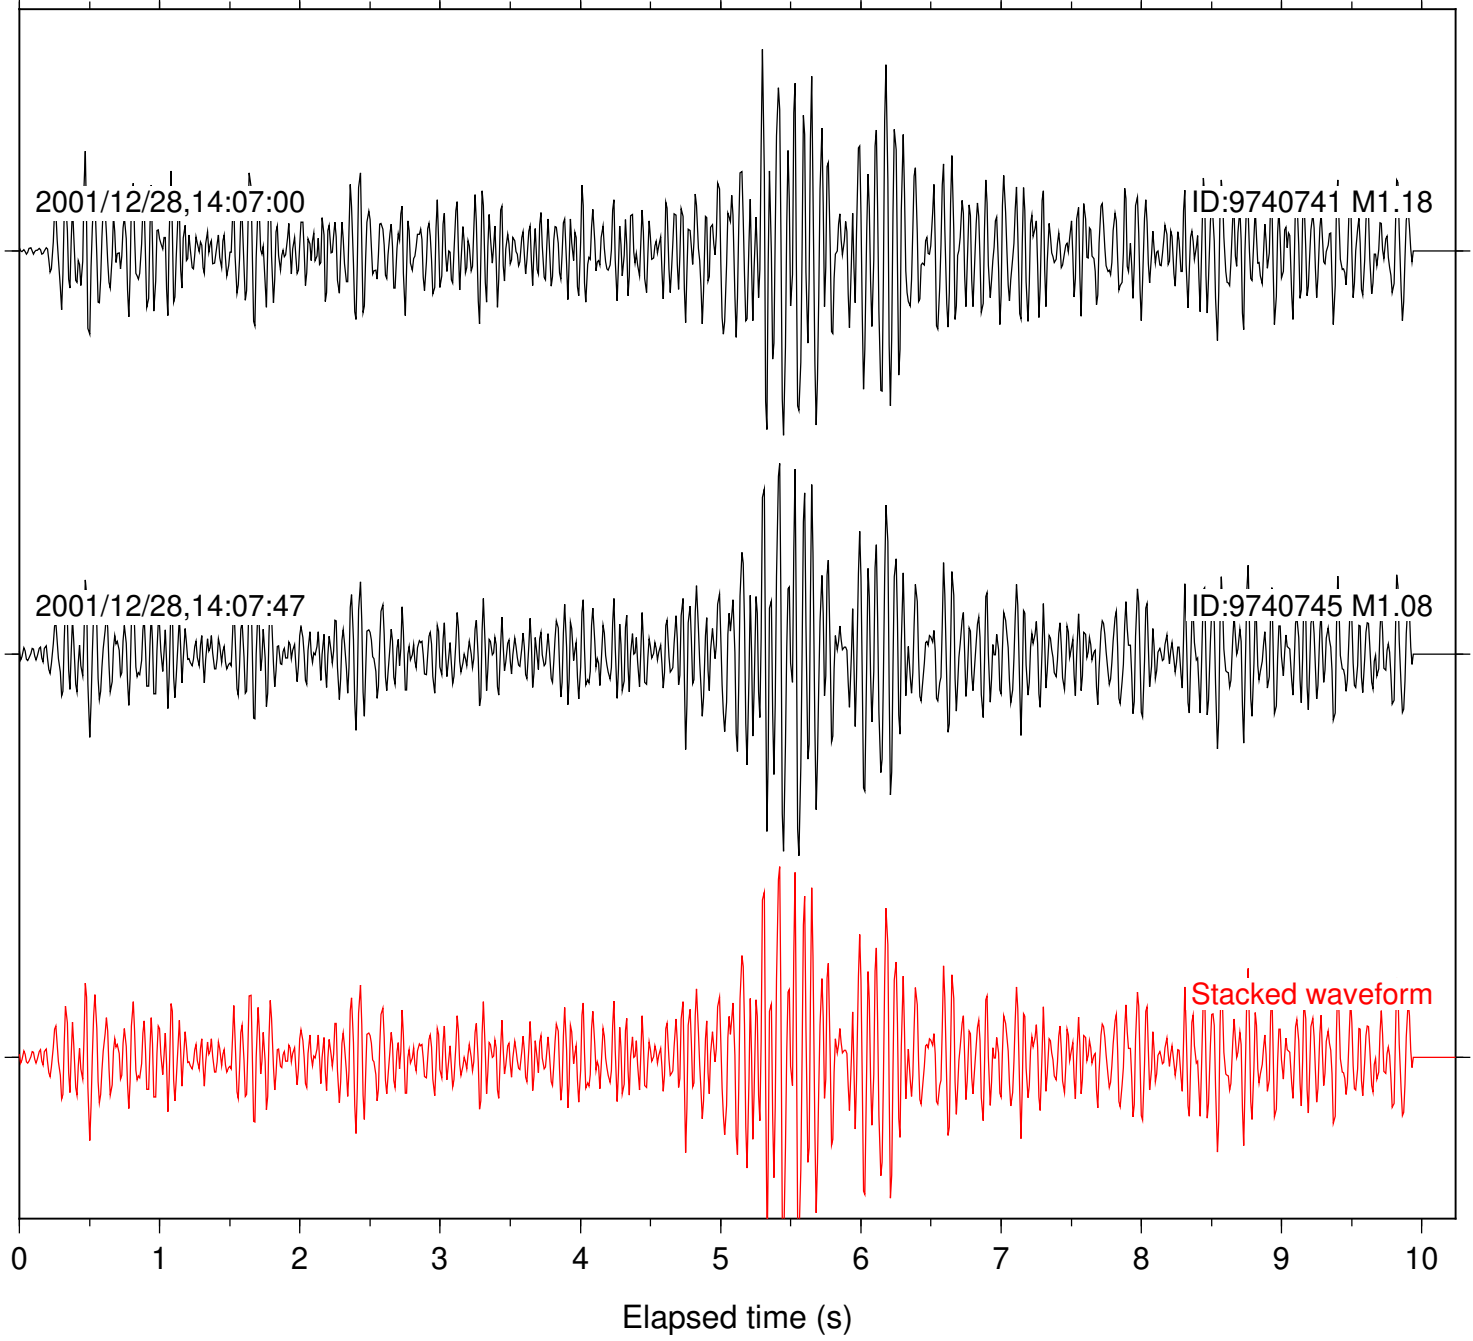

Station: AGA Com: HHZ

Focal depth: 11.48 km

Station: BZN Com: HHZ

Focal depth: 11.48 km

Station: FRD Com: HHZ

Focal depth: 11.45 km

Station: KNW Com: HHZ

Focal depth: 11.48 km

Station: LVA2 Com: HHZ

Focal depth: 11.48 km

Station: PFO Com: HHZ

Focal depth: 11.45 km

Station: RDM Com: HHZ

Focal depth: 11.48 km

Station: SND Com: HHZ

Focal depth: 11.48 km