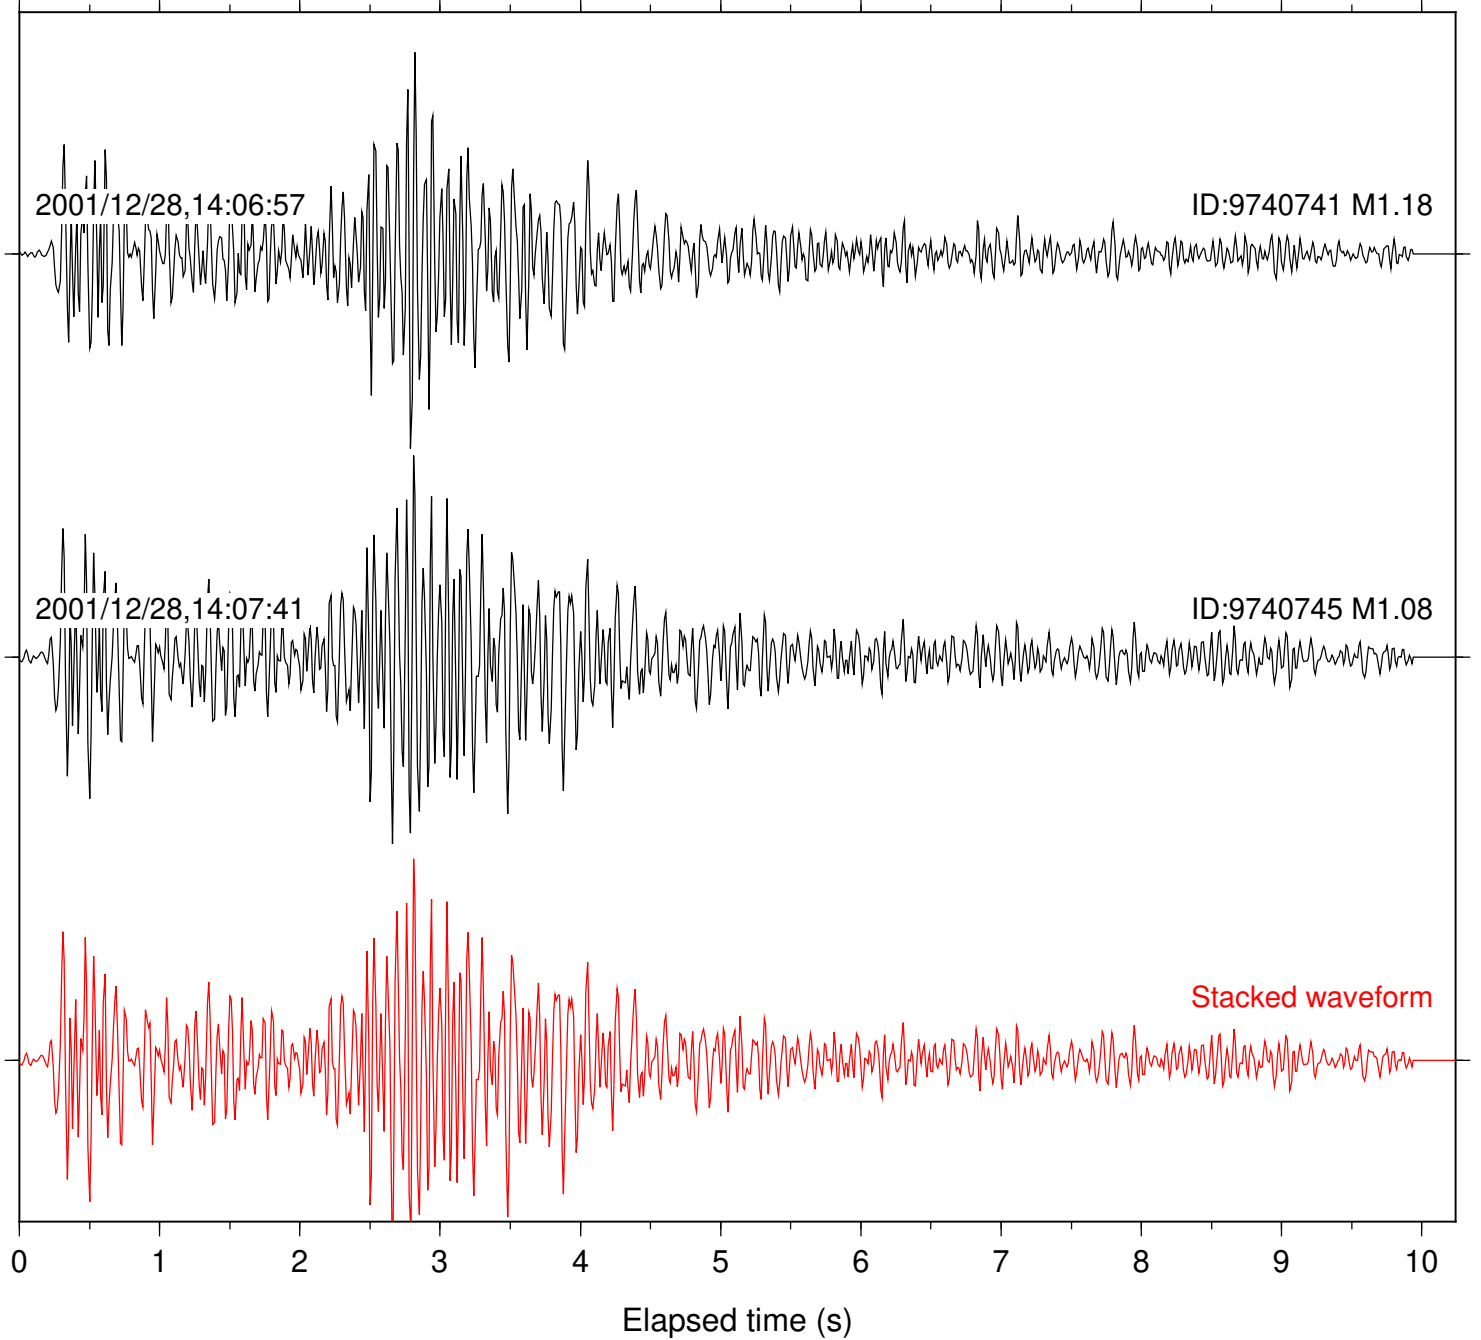

Station: AGA Com: HHZ

Focal depth: 11.48 km

Station: BZN Com: HHZ

Focal depth: 11.48 km

Station: FRD Com: HHZ

Focal depth: 11.45 km

Station: KNW Com: HHZ

Focal depth: 11.48 km

Station: LVA2 Com: HHZ

Focal depth: 11.48 km

Station: PFO Com: HHZ

Focal depth: 11.45 km

Station: RDM Com: HHZ

Focal depth: 11.48 km

Station: SND Com: HHZ

Focal depth: 11.48 km