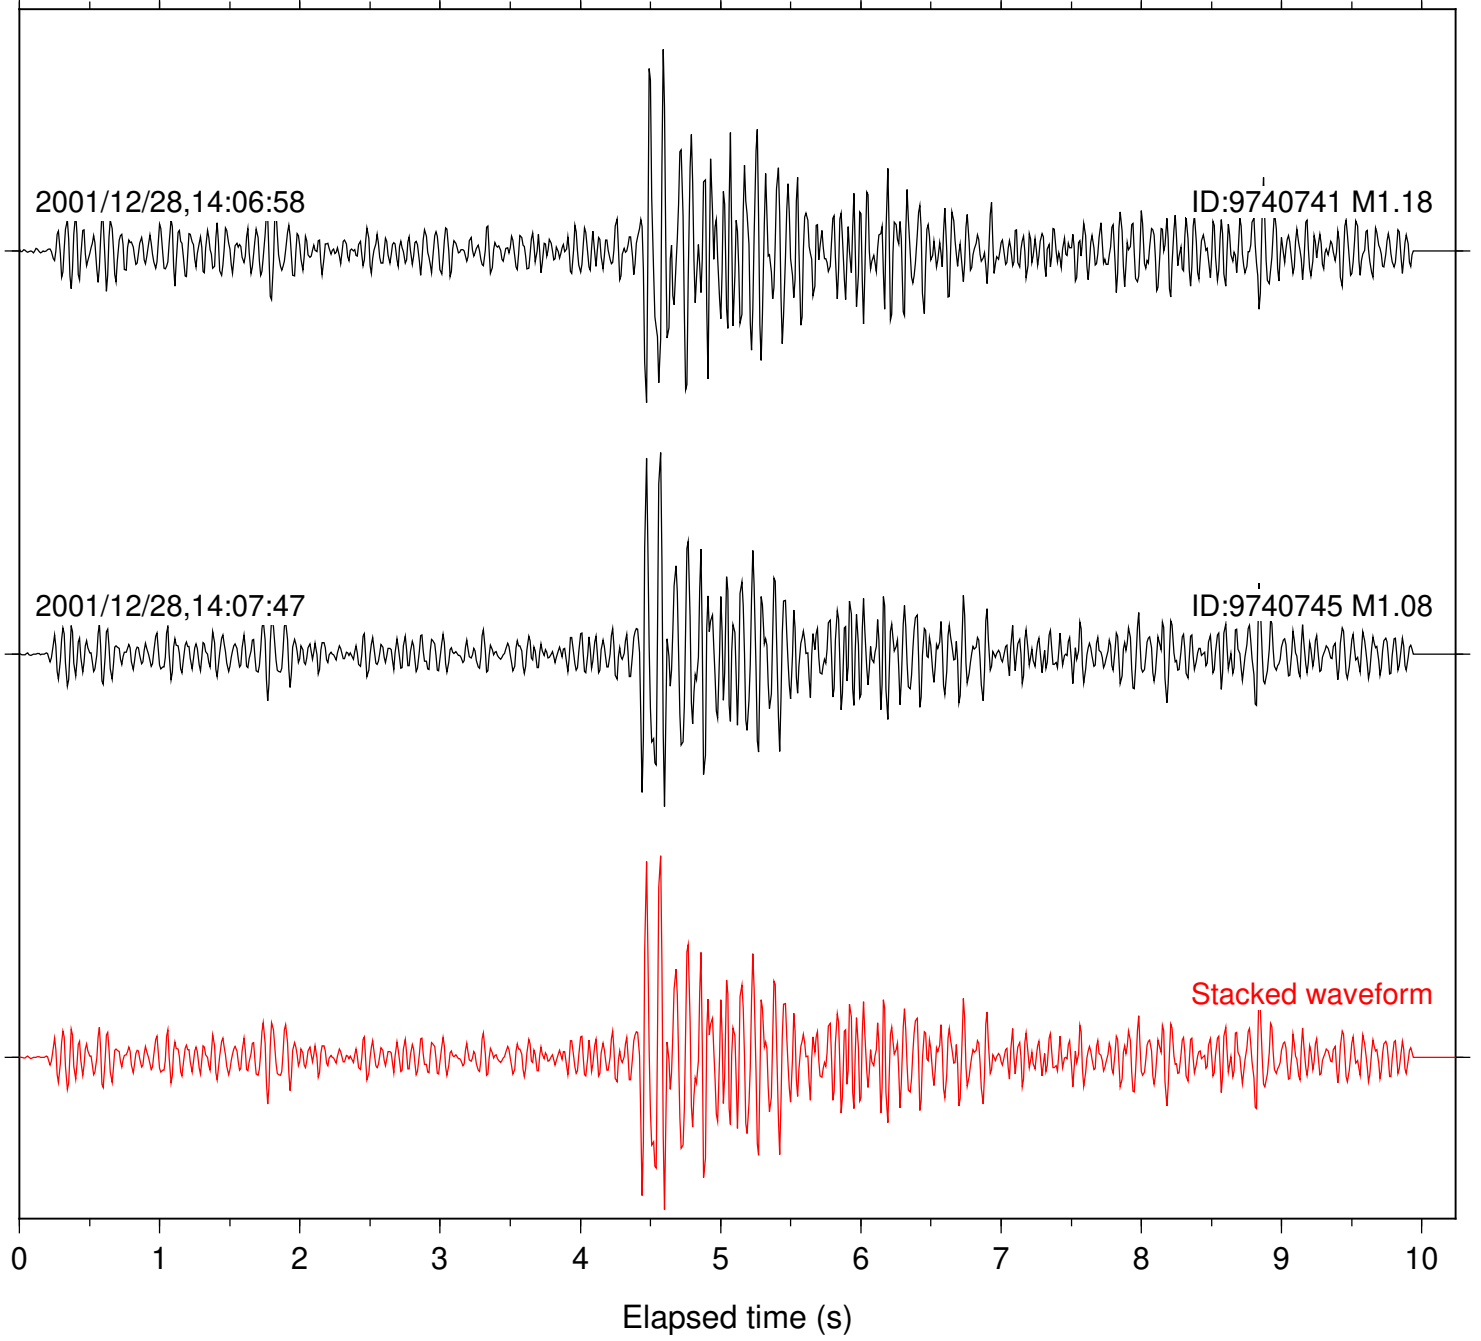

Station: AGA Com: HHZ

Focal depth: 11.48 km

Station: BZN Com: HHZ

Focal depth: 11.48 km

Station: FRD Com: HHZ

Focal depth: 11.45 km

Station: KNW Com: HHZ

Focal depth: 11.48 km

Station: LVA2 Com: HHZ

Focal depth: 11.48 km

Station: PFO Com: HHZ

Focal depth: 11.45 km

Station: RDM Com: HHZ

Focal depth: 11.48 km

Station: SND Com: HHZ

Focal depth: 11.48 km