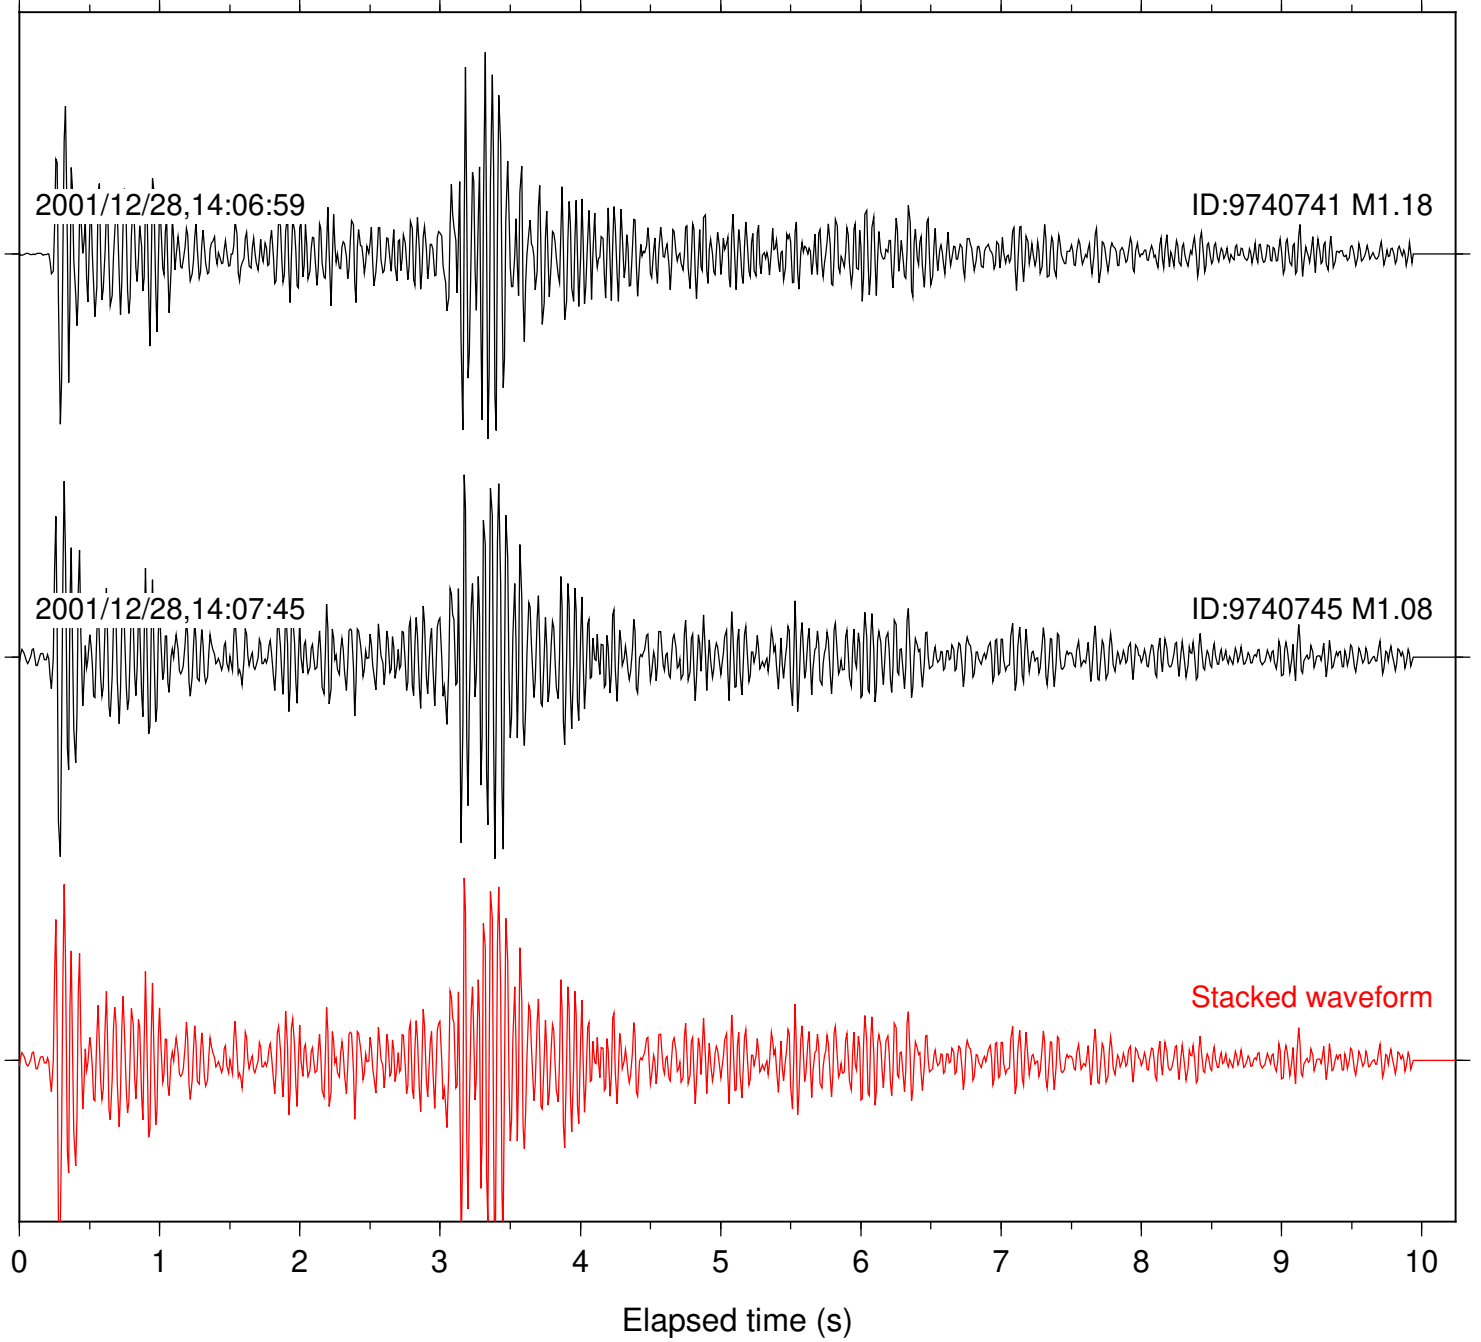

Station: AGA Com: HHZ

Focal depth: 11.48 km

Station: BZN Com: HHZ

Focal depth: 11.48 km

Station: FRD Com: HHZ

Focal depth: 11.45 km

Station: KNW Com: HHZ

Focal depth: 11.48 km

Station: LVA2 Com: HHZ

Focal depth: 11.48 km

Station: PFO Com: HHZ

Focal depth: 11.45 km

Station: RDM Com: HHZ

Focal depth: 11.48 km

Station: SND Com: HHZ

Focal depth: 11.48 km