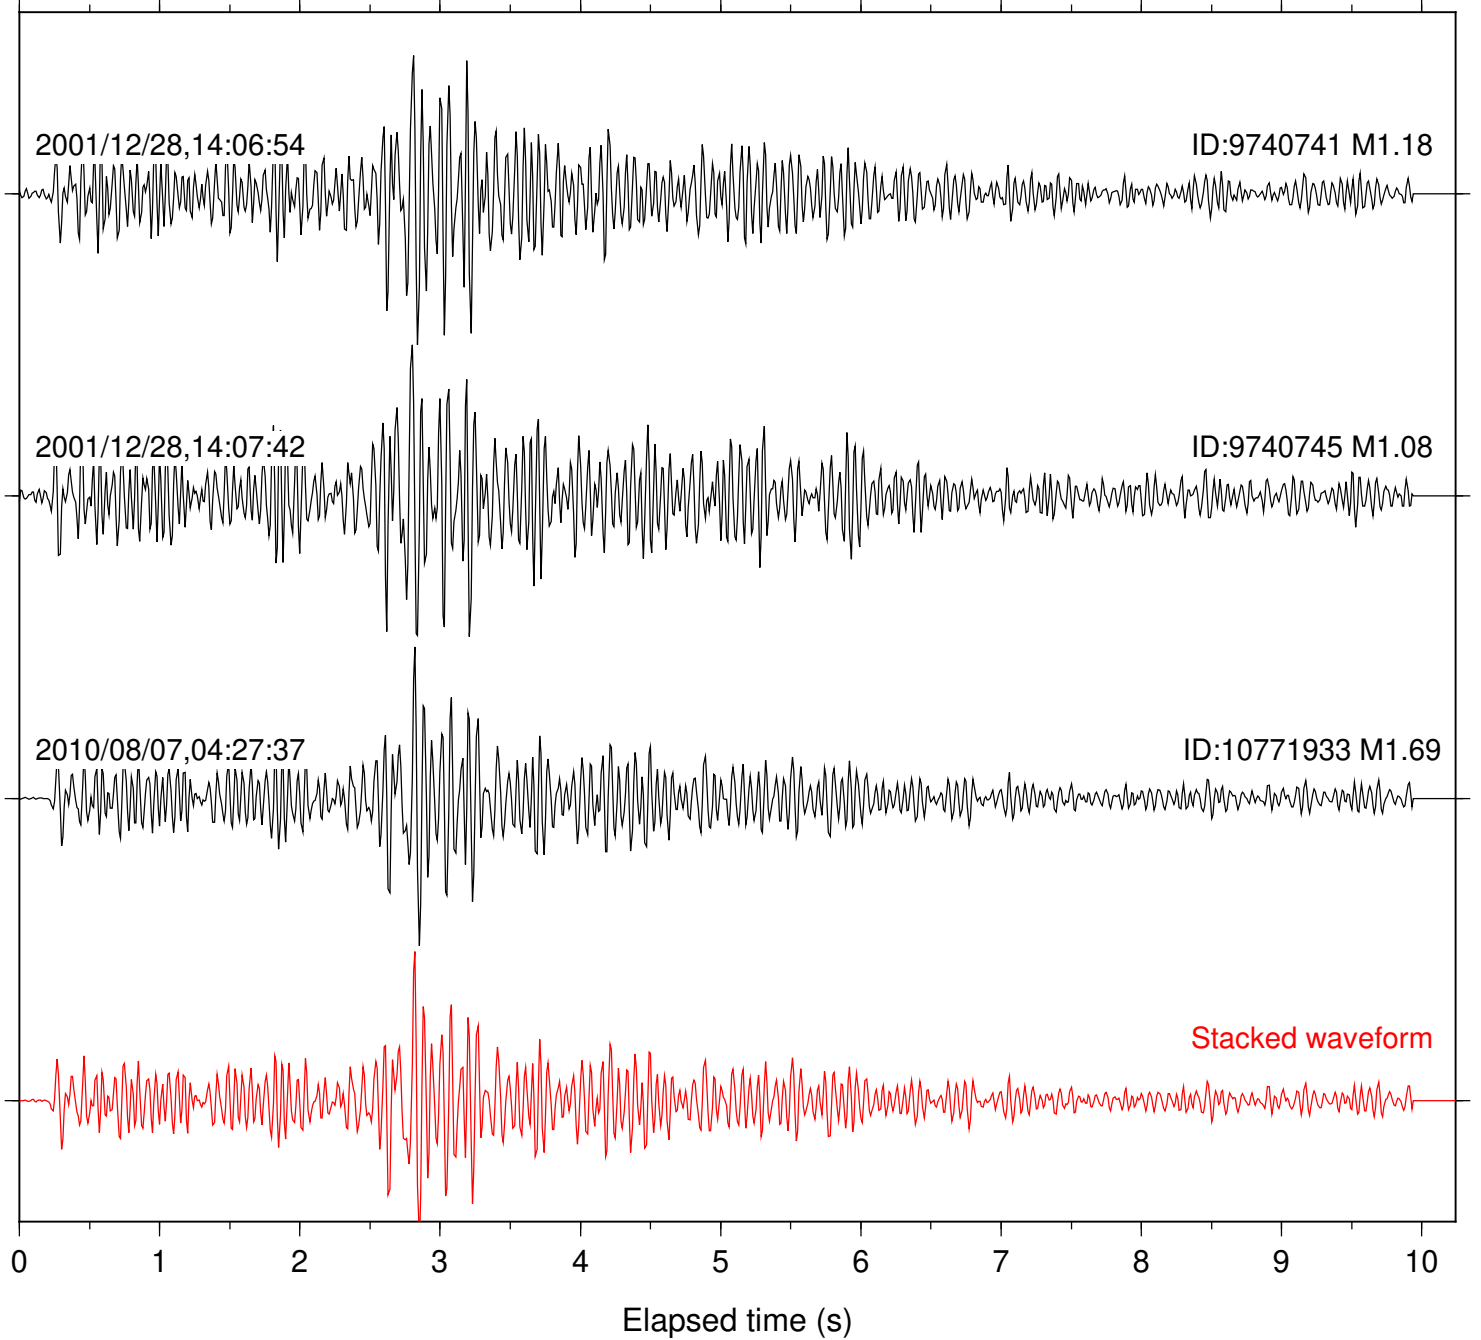

Station: AGA Com: HHZ

Focal depth: 11.48 km

Station: BZN Com: HHZ

Focal depth: 11.48 km

Station: FRD Com: HHZ

Focal depth: 11.45 km

Station: KNW Com: HHZ

Focal depth: 11.48 km

Station: LVA2 Com: HHZ

Focal depth: 11.48 km

Station: PFO Com: HHZ

Focal depth: 11.45 km

Station: RDM Com: HHZ

Focal depth: 11.48 km

Station: SND Com: HHZ

Focal depth: 11.48 km