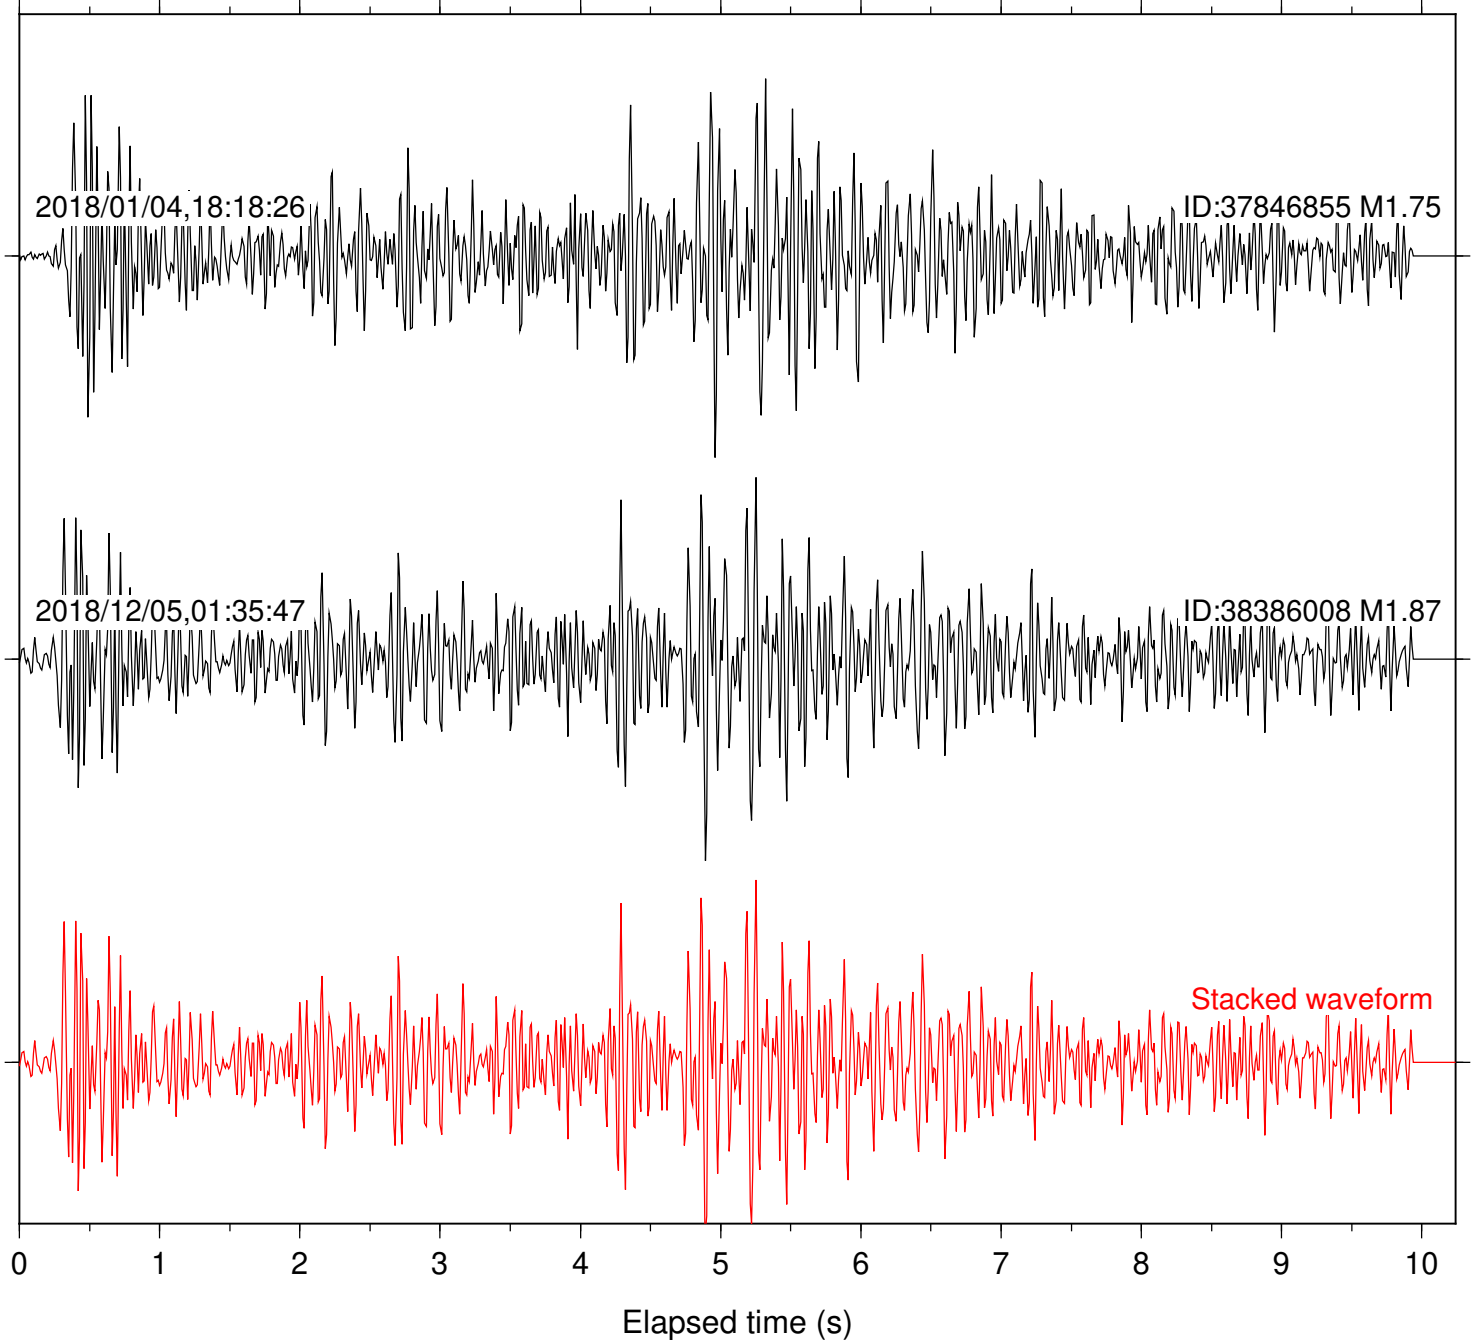

Focal depth: 6.31 km

Station: B946 Com: EHZ

Focal depth: 6.31 km

Station: BZN Com: HHZ

Focal depth: 6.31 km

Station: CSH Com: HHZ

Focal depth: 6.31 km

Station: DGR Com: HHZ

Focal depth: 6.31 km

Station: FRD Com: HHZ

Focal depth: 6.31 km

Station: HMT2 Com: HHZ

Focal depth: 6.31 km

Station: KNW Com: HHZ

Focal depth: 6.31 km

Station: LKH Com: HHZ

Focal depth: 6.31 km

Station: LVA2 Com: HHZ

Focal depth: 6.31 km

Station: PLM Com: HHZ

Focal depth: 6.31 km

Station: POB2 Com: HHZ

Focal depth: 6.31 km

Station: RDM Com: HHZ

Focal depth: 6.31 km

Station: RRSP Com: HHZ

Focal depth: 6.31 km

Station: SMER Com: HHZ

Focal depth: 6.31 km

Station: SND Com: HHZ

Focal depth: 6.31 km