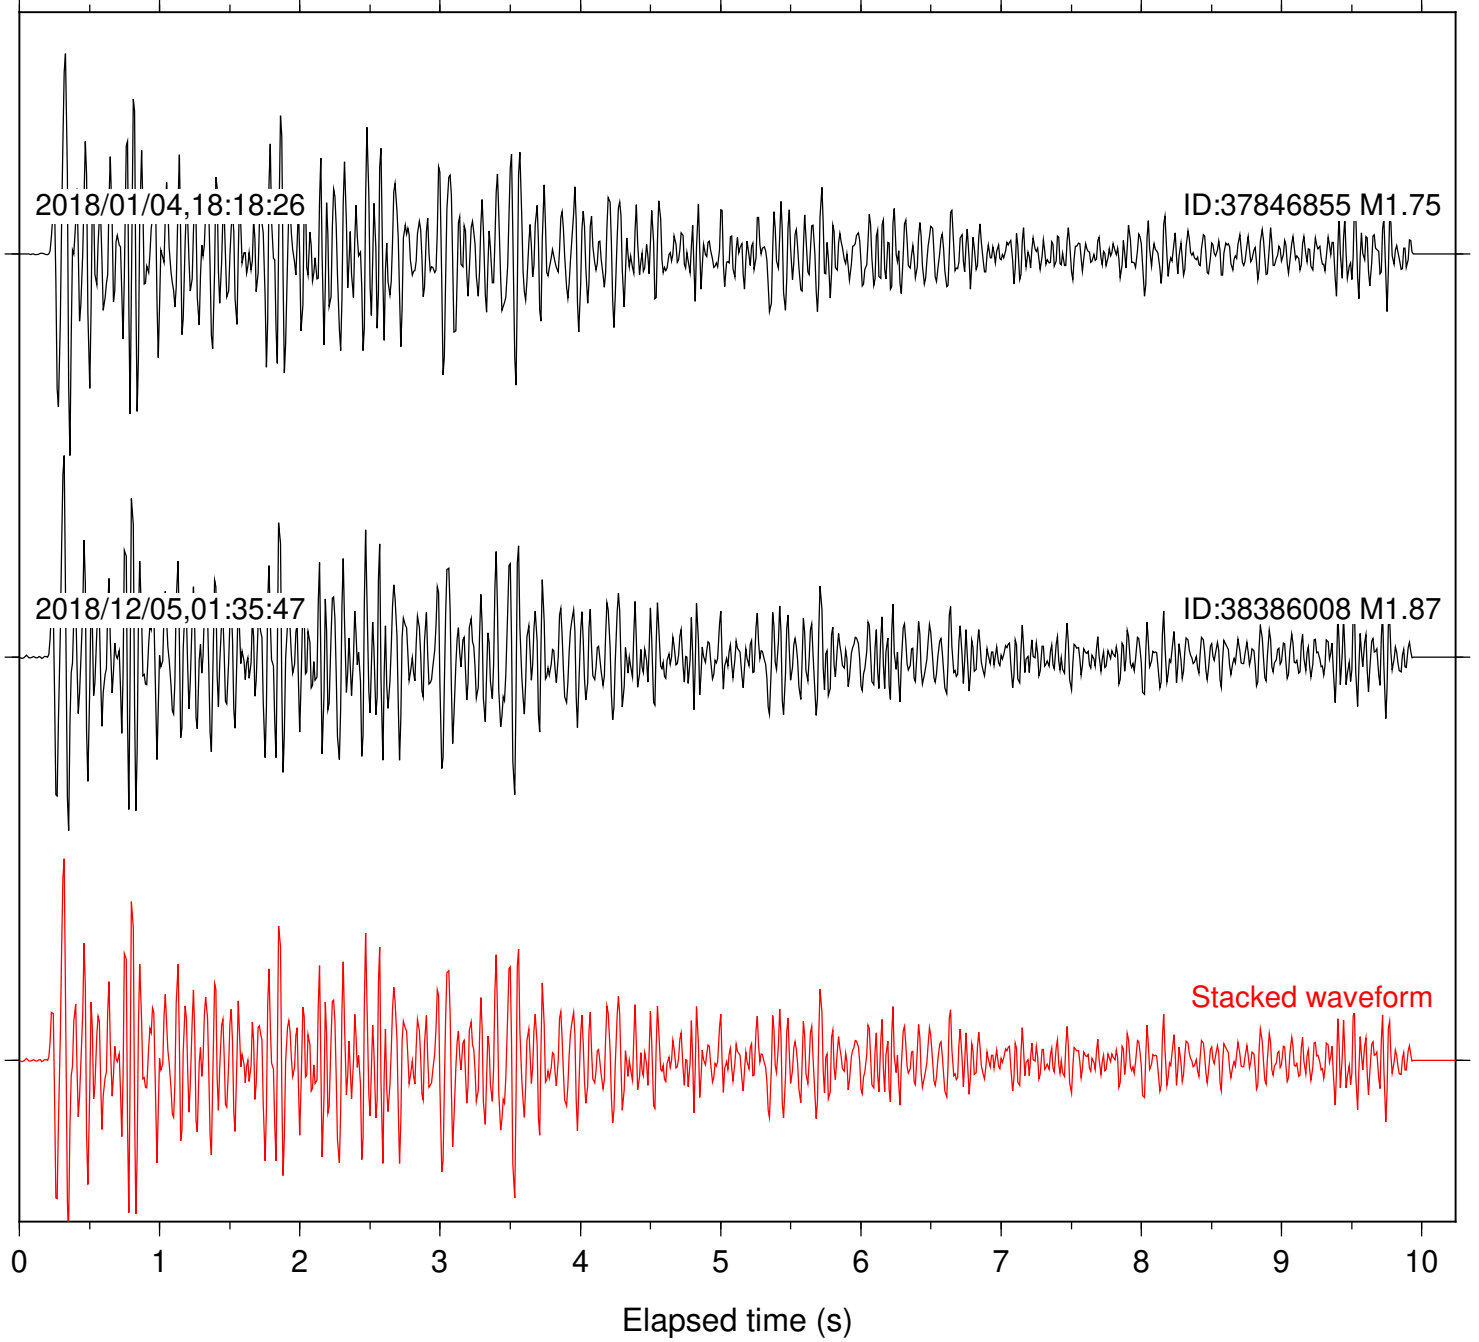

Focal depth: 6.31 km

Station: B946 Com: EHZ

Focal depth: 6.31 km

Station: BZN Com: HHZ

Focal depth: 6.31 km

Station: CSH Com: HHZ

Focal depth: 6.31 km

Station: DGR Com: HHZ

Focal depth: 6.31 km

Station: FRD Com: HHZ

Focal depth: 6.31 km

Station: HMT2 Com: HHZ

Focal depth: 6.31 km

Station: KNW Com: HHZ

Focal depth: 6.31 km

Station: LKH Com: HHZ

Focal depth: 6.31 km

Station: LVA2 Com: HHZ

Focal depth: 6.31 km

Station: PLM Com: HHZ

Focal depth: 6.31 km

Station: POB2 Com: HHZ

Focal depth: 6.31 km

Station: RDM Com: HHZ

Focal depth: 6.31 km

Station: RRSP Com: HHZ

Focal depth: 6.31 km

Station: SMER Com: HHZ

Focal depth: 6.31 km

Station: SND Com: HHZ

Focal depth: 6.31 km