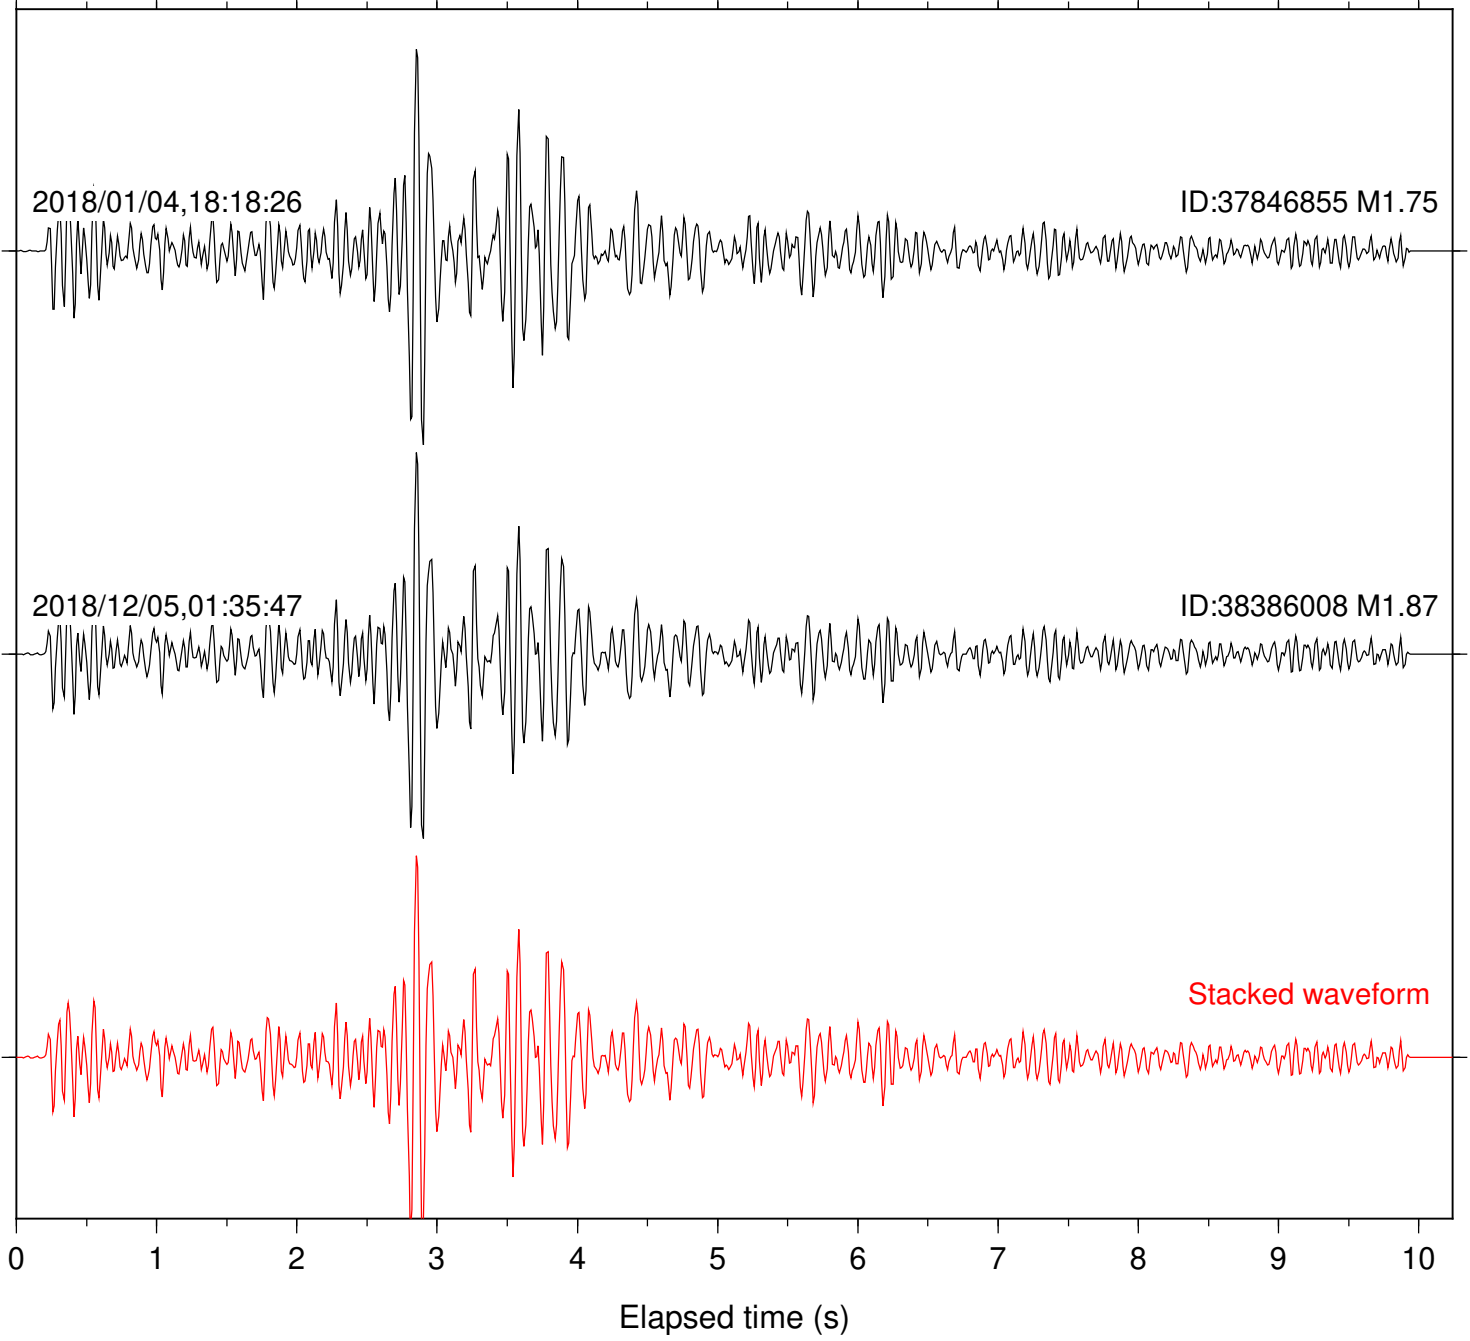

Station: B088 Com: EHZ

Focal depth: 6.31 km

2018/01/04,18:18:26

ID:37846855 M1.75

2018/12/05,01:35:47

ID:38386008 M1.87

Stacked waveform

Station: B093 Com: EHZ

Focal depth: 6.31 km

Station: B946 Com: EHZ

Focal depth: 6.31 km

Station: BZN Com: HHZ

Focal depth: 6.31 km

Station: CSH Com: HHZ

Focal depth: 6.31 km

Station: DGR Com: HHZ

Focal depth: 6.31 km

Station: FRD Com: HHZ

Focal depth: 6.31 km

Station: HMT2 Com: HHZ

Focal depth: 6.31 km

Station: KNW Com: HHZ

Focal depth: 6.31 km

Station: LKH Com: HHZ

Focal depth: 6.31 km

Station: RRSP Com: HHZ

Focal depth: 6.31 km

Station: SMER Com: HHZ

Focal depth: 6.31 km

Station: SND Com: HHZ

Focal depth: 6.31 km