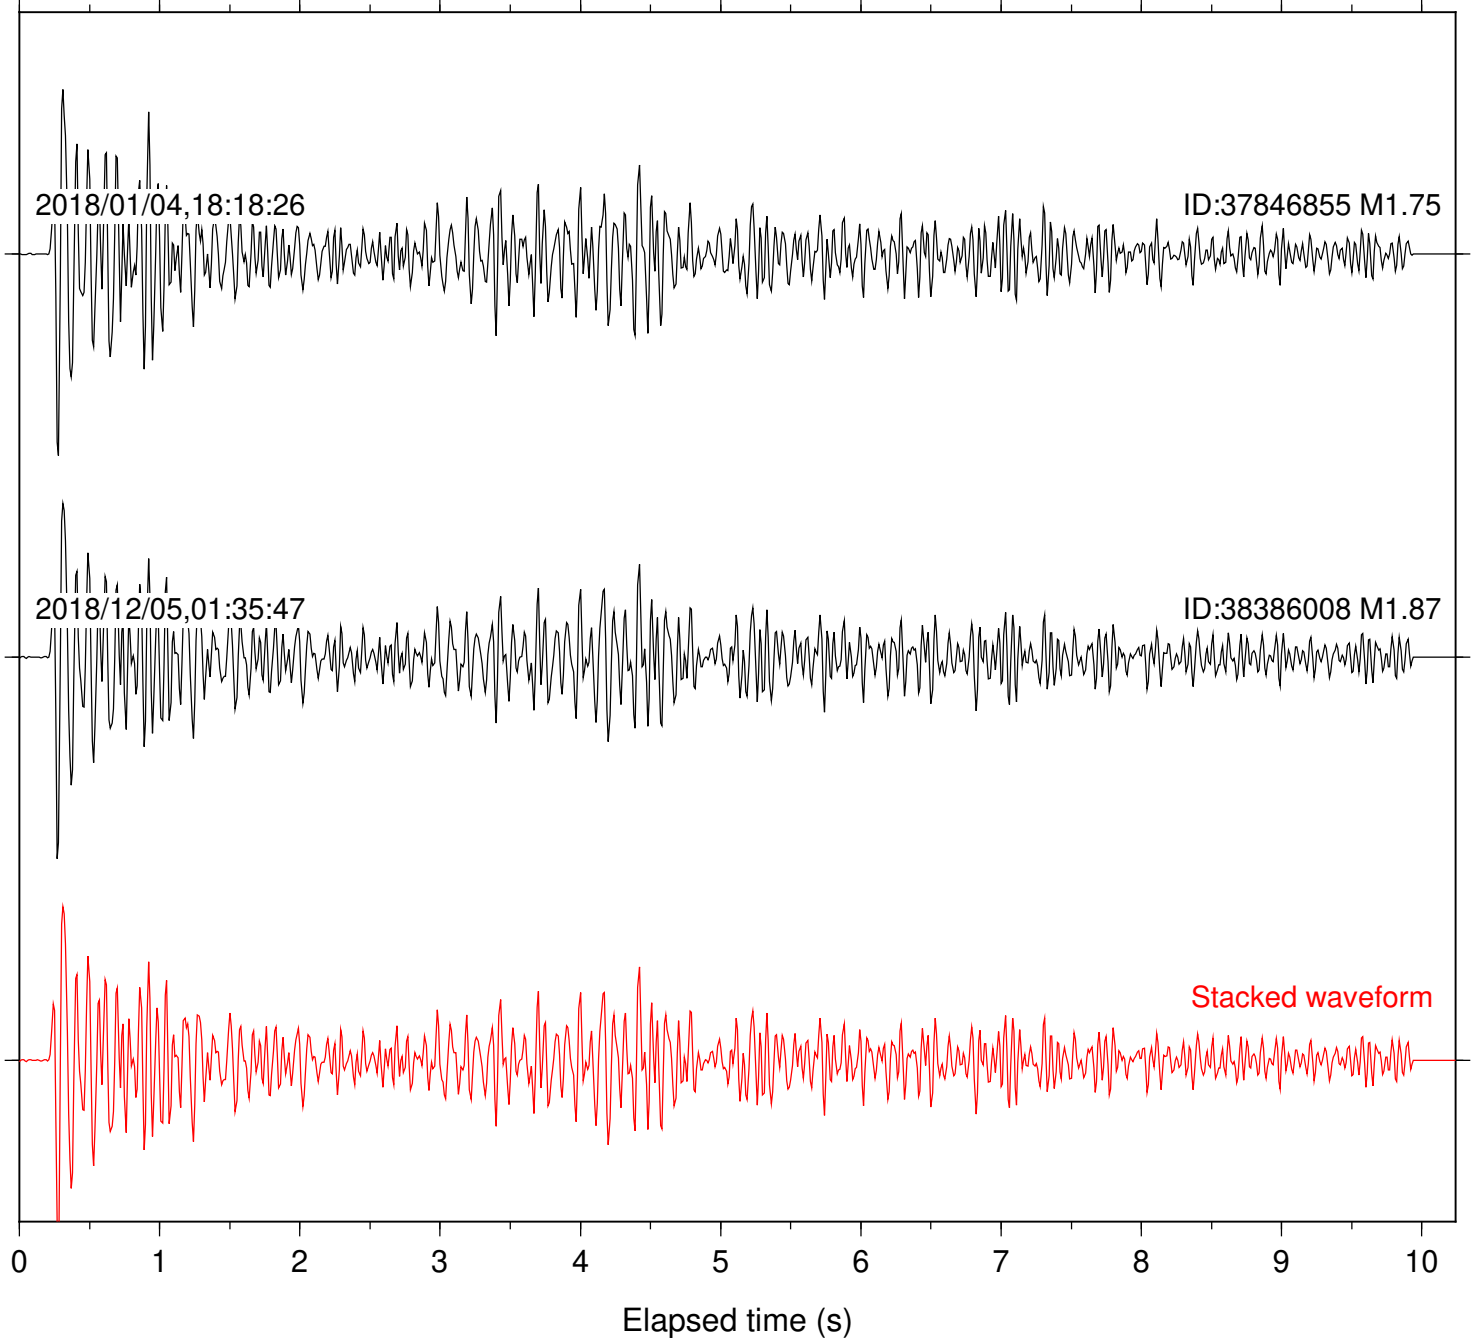

Focal depth: 6.31 km

Station: B946 Com: EHZ

Focal depth: 6.31 km

Station: BZN Com: HHZ

Focal depth: 6.31 km

Station: CSH Com: HHZ

Focal depth: 6.31 km

Station: DGR Com: HHZ

Focal depth: 6.31 km

Station: FRD Com: HHZ

Focal depth: 6.31 km

Station: HMT2 Com: HHZ

Focal depth: 6.31 km

Station: KNW Com: HHZ

Focal depth: 6.31 km

Station: LKH Com: HHZ

Focal depth: 6.31 km

Station: LVA2 Com: HHZ

Focal depth: 6.31 km

Station: PLM Com: HHZ

Focal depth: 6.31 km

Station: POB2 Com: HHZ

Focal depth: 6.31 km

Station: RDM Com: HHZ

Focal depth: 6.31 km

Station: RRSP Com: HHZ

Focal depth: 6.31 km

Station: SMER Com: HHZ

Focal depth: 6.31 km

Station: SND Com: HHZ

Focal depth: 6.31 km