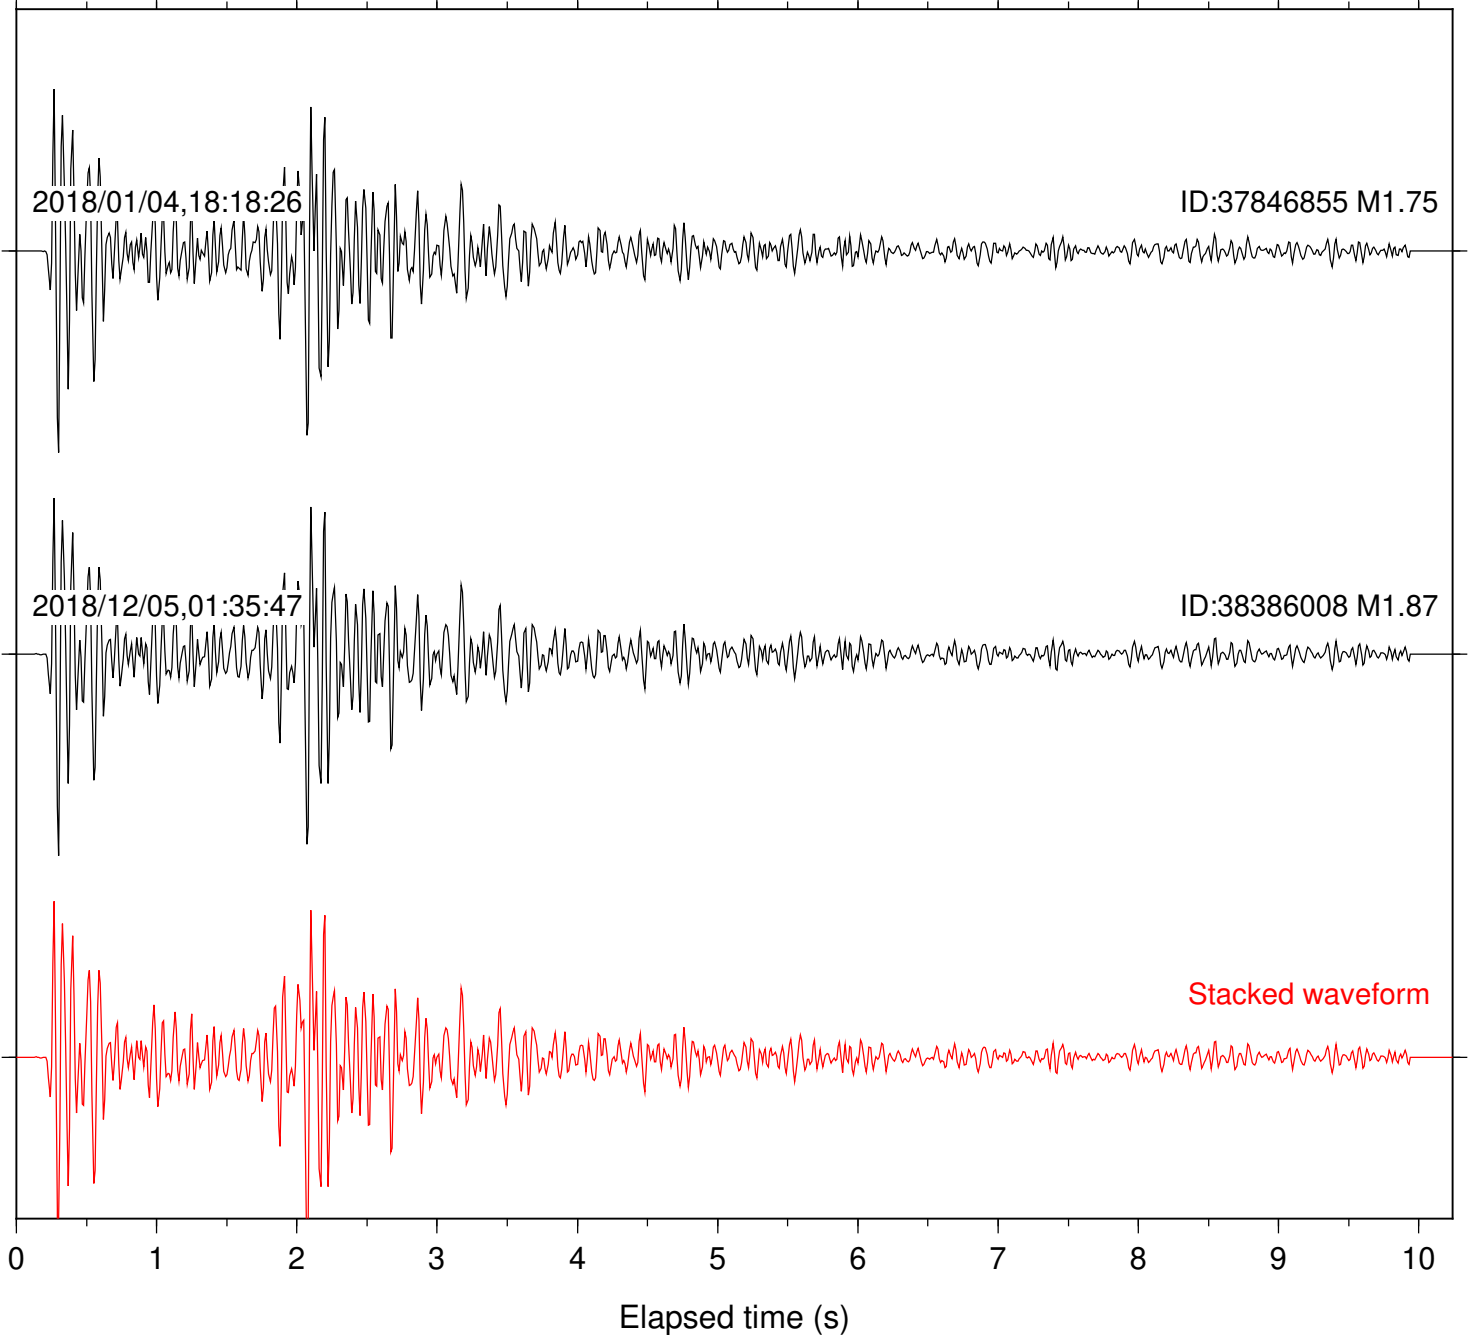

Station: B088 Com: EHZ

Focal depth: 6.31 km

2018/01/04,18:18:26

ID:37846855 M1.75

2018/12/05,01:35:47

ID:38386008 M1.87

Stacked waveform

Station: B093 Com: EHZ

Focal depth: 6.31 km

Station: B946 Com: EHZ

Focal depth: 6.31 km

Station: BZN Com: HHZ

Focal depth: 6.31 km

Station: CSH Com: HHZ

Focal depth: 6.31 km

Station: DGR Com: HHZ

Focal depth: 6.31 km

Station: FRD Com: HHZ

Focal depth: 6.31 km

Station: HMT2 Com: HHZ

Focal depth: 6.31 km

Station: KNW Com: HHZ

Focal depth: 6.31 km

Station: LKH Com: HHZ

Focal depth: 6.31 km

Station: RRSP Com: HHZ

Focal depth: 6.31 km

Station: SMER Com: HHZ

Focal depth: 6.31 km

Station: SND Com: HHZ

Focal depth: 6.31 km