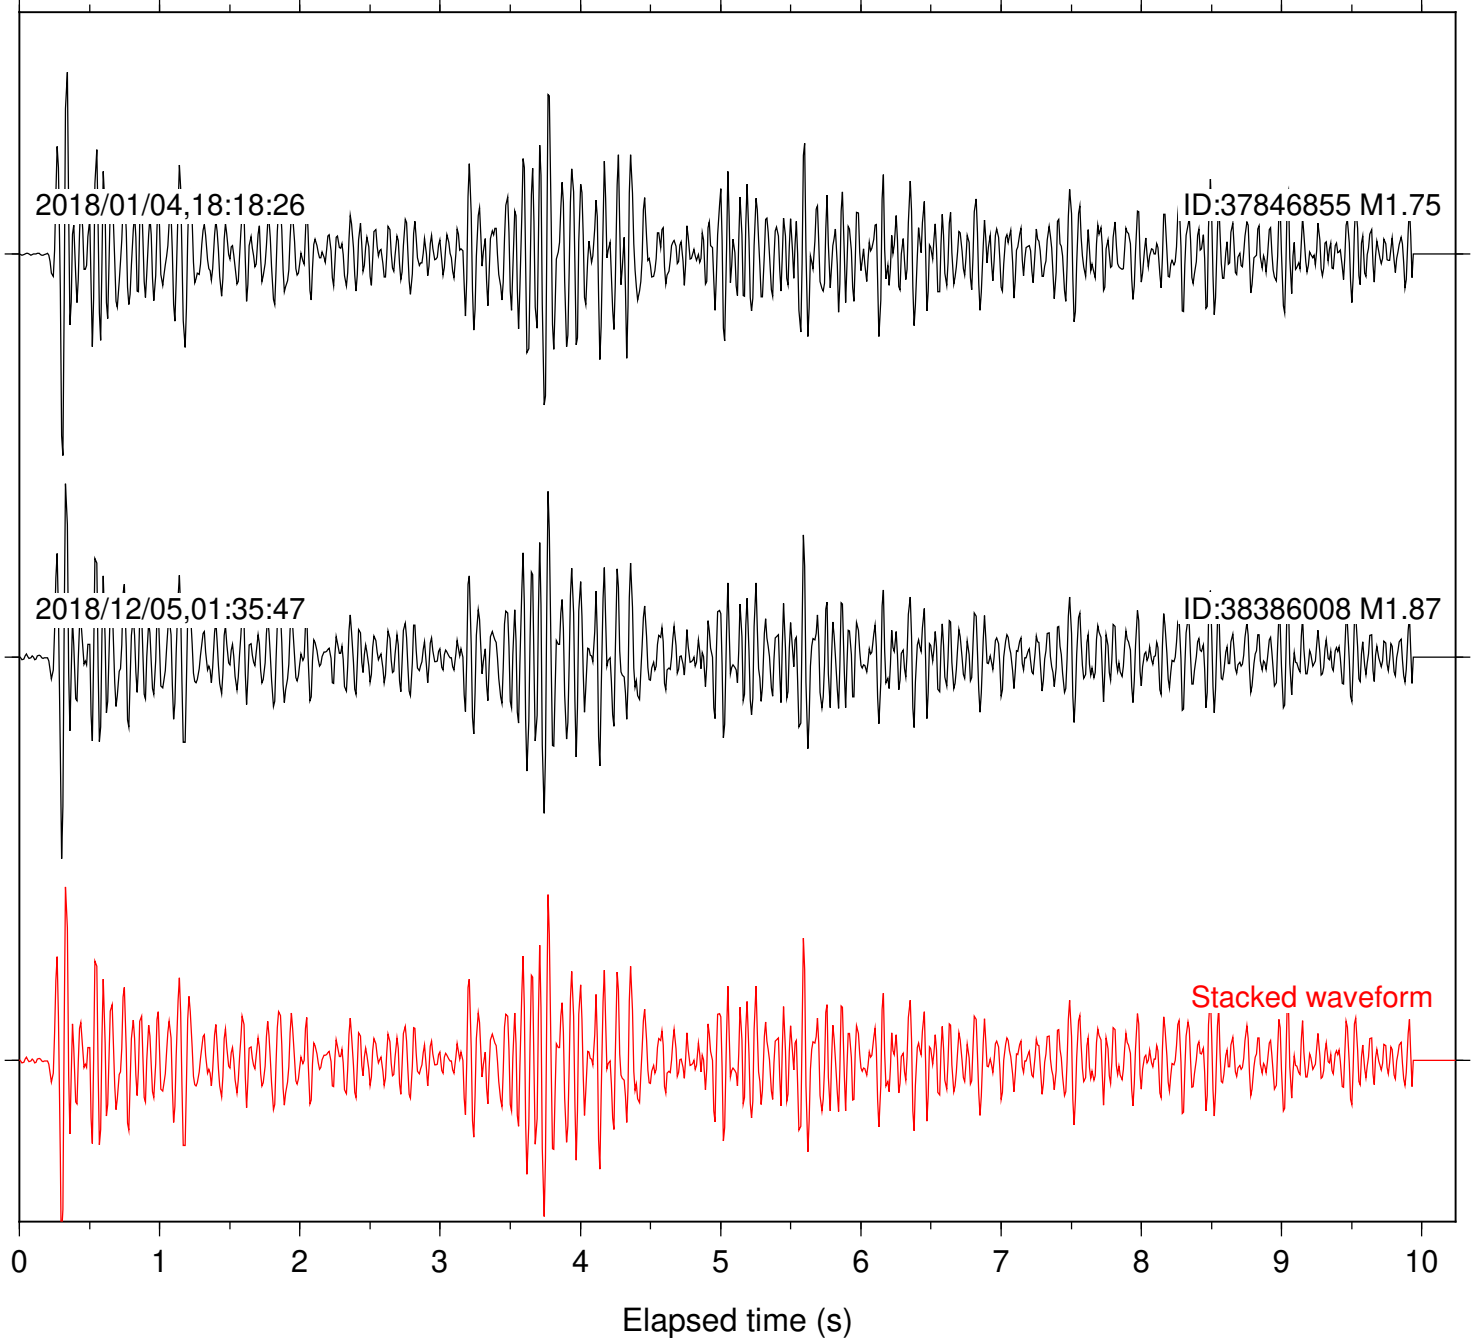

Focal depth: 6.31 km

Station: B946 Com: EHZ

Focal depth: 6.31 km

Station: BZN Com: HHZ

Focal depth: 6.31 km

Station: CSH Com: HHZ

Focal depth: 6.31 km

Station: DGR Com: HHZ

Focal depth: 6.31 km

Station: FRD Com: HHZ

Focal depth: 6.31 km

Station: HMT2 Com: HHZ

Focal depth: 6.31 km

Station: KNW Com: HHZ

Focal depth: 6.31 km

Station: LKH Com: HHZ

Focal depth: 6.31 km

Station: LVA2 Com: HHZ

Focal depth: 6.31 km

Station: PLM Com: HHZ

Focal depth: 6.31 km

Station: POB2 Com: HHZ

Focal depth: 6.31 km

Station: RDM Com: HHZ

Focal depth: 6.31 km

Station: RRSP Com: HHZ

Focal depth: 6.31 km

Station: SMER Com: HHZ

Focal depth: 6.31 km

Station: SND Com: HHZ

Focal depth: 6.31 km