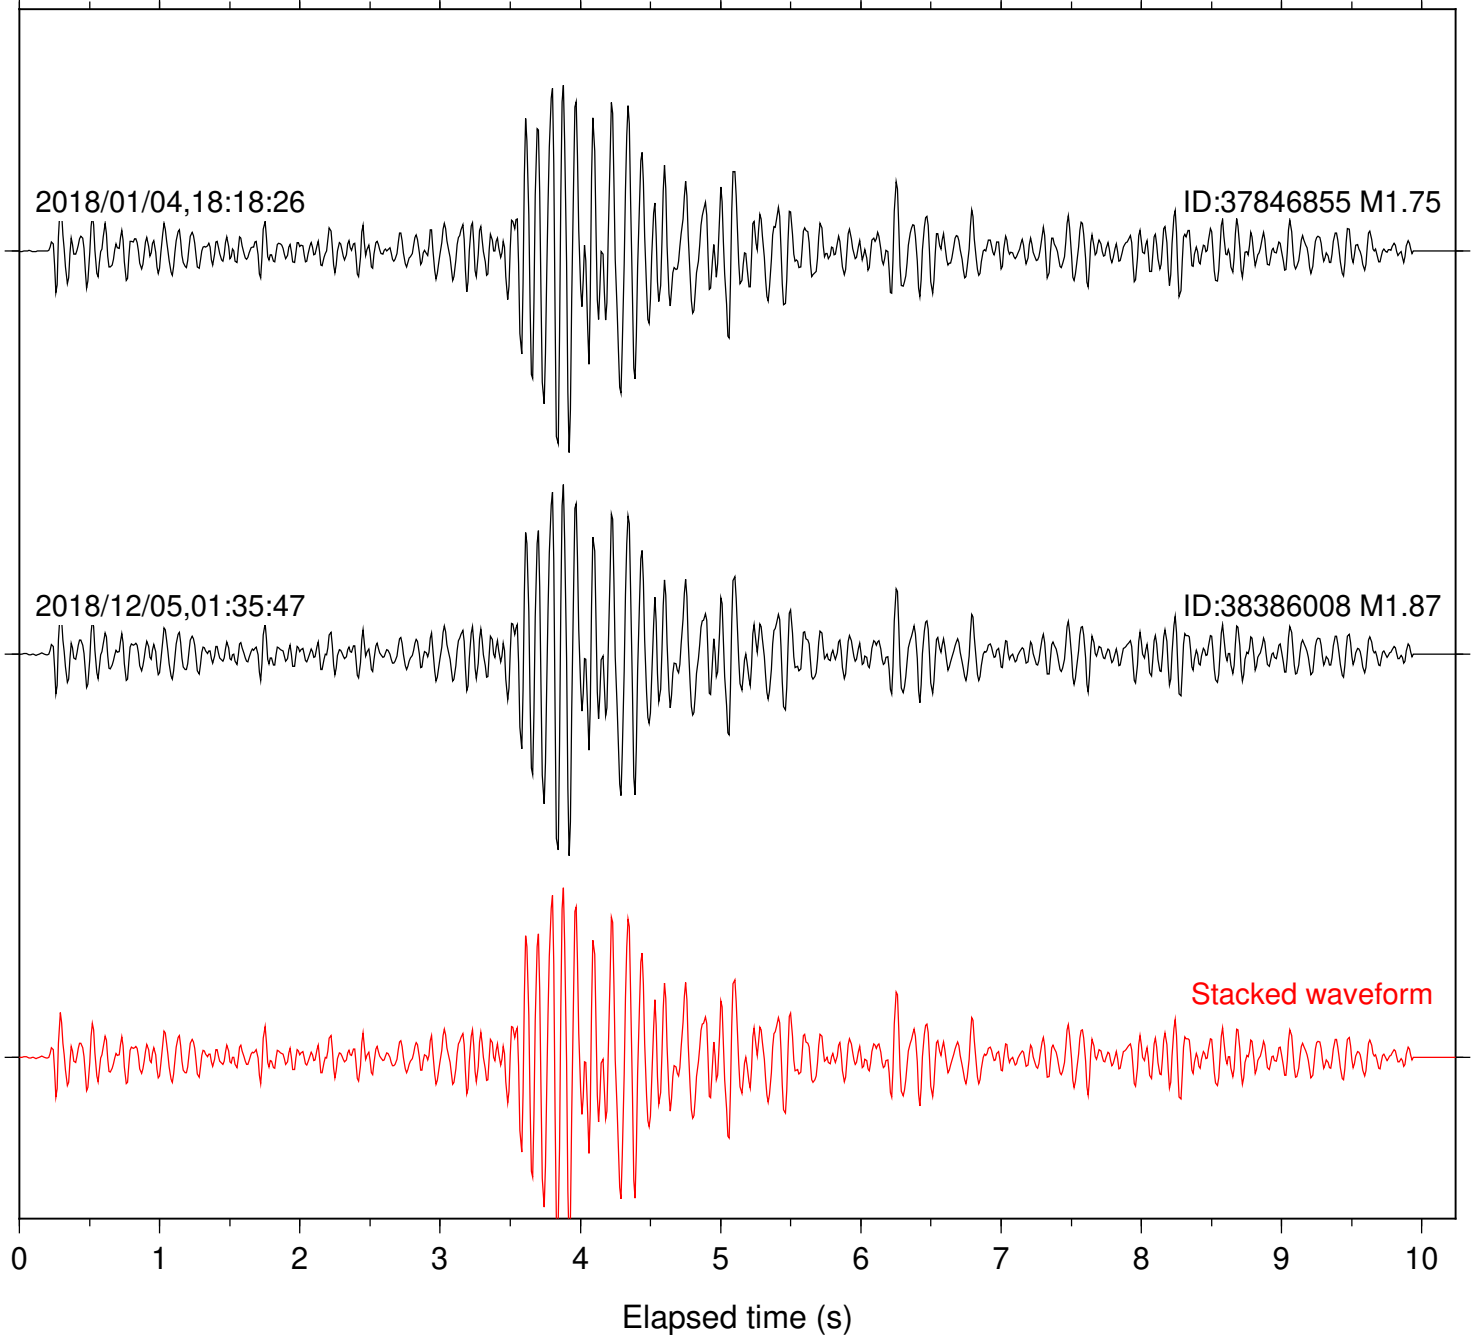

Focal depth: 6.31 km

Station: B946 Com: EHZ

Focal depth: 6.31 km

Station: BZN Com: HHZ

Focal depth: 6.31 km

Station: CSH Com: HHZ

Focal depth: 6.31 km

Station: DGR Com: HHZ

Focal depth: 6.31 km

Station: FRD Com: HHZ

Focal depth: 6.31 km

Station: HMT2 Com: HHZ

Focal depth: 6.31 km

Station: KNW Com: HHZ

Focal depth: 6.31 km

Station: LKH Com: HHZ

Focal depth: 6.31 km

Station: LVA2 Com: HHZ

Focal depth: 6.31 km

Station: PLM Com: HHZ

Focal depth: 6.31 km

Station: POB2 Com: HHZ

Focal depth: 6.31 km

Station: RDM Com: HHZ

Focal depth: 6.31 km

Station: RRSP Com: HHZ

Focal depth: 6.31 km

Station: SMER Com: HHZ

Focal depth: 6.31 km

Station: SND Com: HHZ

Focal depth: 6.31 km