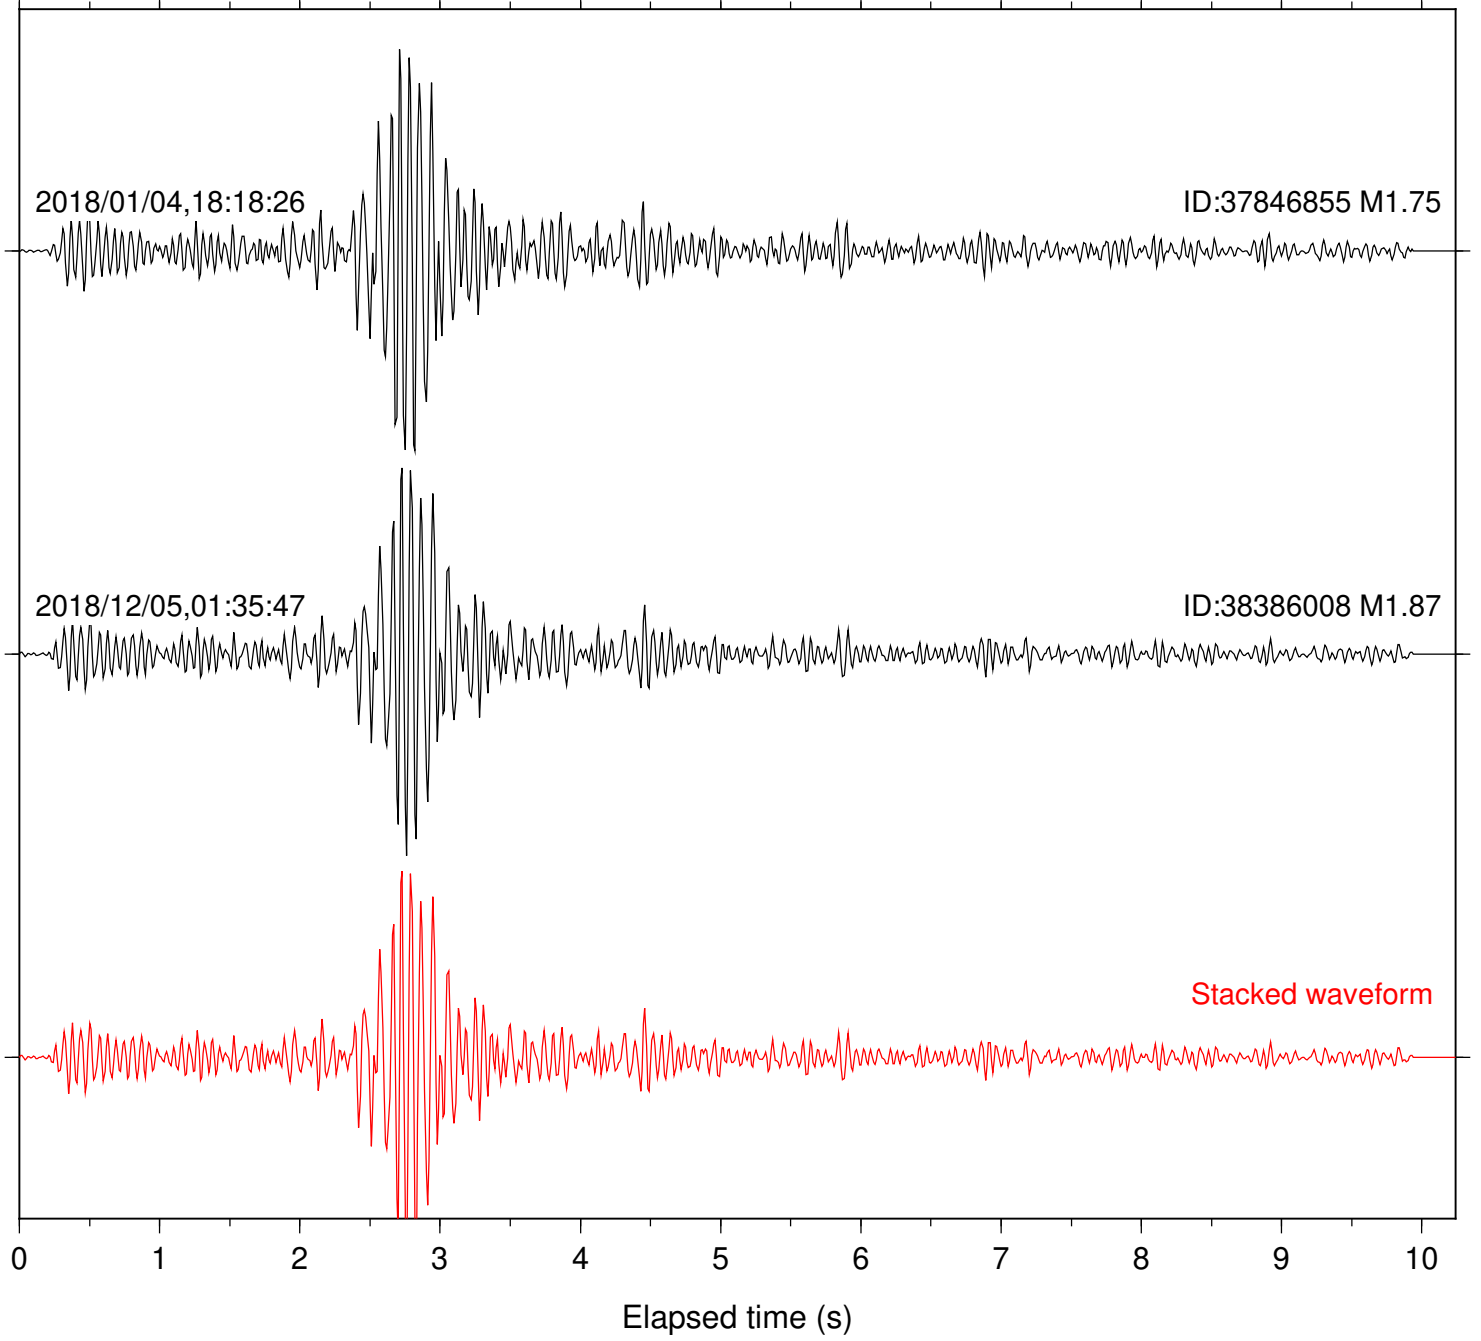

Focal depth: 6.31 km

Station: B946 Com: EHZ

Focal depth: 6.31 km

Station: BZN Com: HHZ

Focal depth: 6.31 km

Station: CSH Com: HHZ

Focal depth: 6.31 km

Station: DGR Com: HHZ

Focal depth: 6.31 km

Station: FRD Com: HHZ

Focal depth: 6.31 km

Station: HMT2 Com: HHZ

Focal depth: 6.31 km

Station: KNW Com: HHZ

Focal depth: 6.31 km

Station: LKH Com: HHZ

Focal depth: 6.31 km

Station: LVA2 Com: HHZ

Focal depth: 6.31 km

Station: PLM Com: HHZ

Focal depth: 6.31 km

Station: POB2 Com: HHZ

Focal depth: 6.31 km

Station: RDM Com: HHZ

Focal depth: 6.31 km

Station: RRSP Com: HHZ

Focal depth: 6.31 km

Station: SMER Com: HHZ

Focal depth: 6.31 km

Station: SND Com: HHZ

Focal depth: 6.31 km