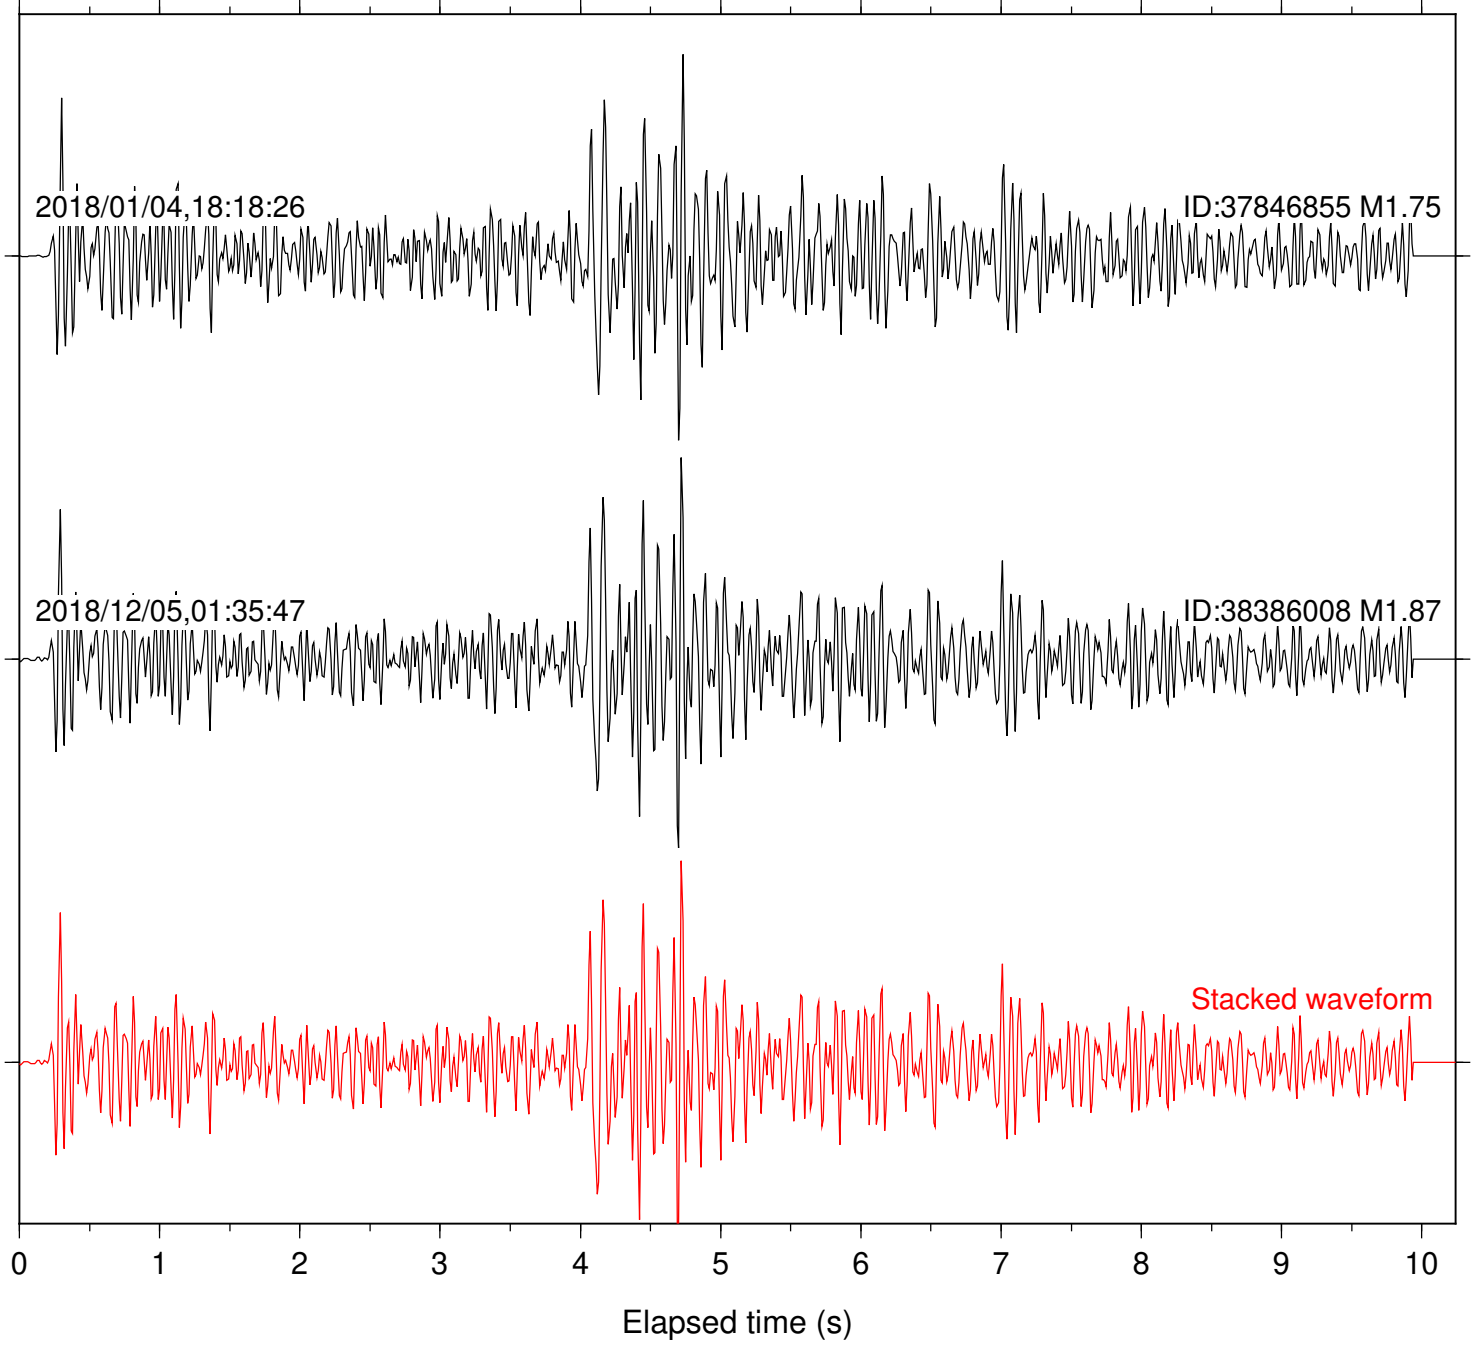

Focal depth: 6.31 km

Station: B946 Com: EHZ

Focal depth: 6.31 km

Station: BZN Com: HHZ

Focal depth: 6.31 km

Station: CSH Com: HHZ

Focal depth: 6.31 km

Station: DGR Com: HHZ

Focal depth: 6.31 km

Station: FRD Com: HHZ

Focal depth: 6.31 km

Station: HMT2 Com: HHZ

Focal depth: 6.31 km

Station: KNW Com: HHZ

Focal depth: 6.31 km

Station: LKH Com: HHZ

Focal depth: 6.31 km

Station: LVA2 Com: HHZ

Focal depth: 6.31 km

Station: PLM Com: HHZ

Focal depth: 6.31 km

Station: POB2 Com: HHZ

Focal depth: 6.31 km

Station: RDM Com: HHZ

Focal depth: 6.31 km

Station: RRSP Com: HHZ

Focal depth: 6.31 km

Station: SMER Com: HHZ

Focal depth: 6.31 km

Station: SND Com: HHZ

Focal depth: 6.31 km