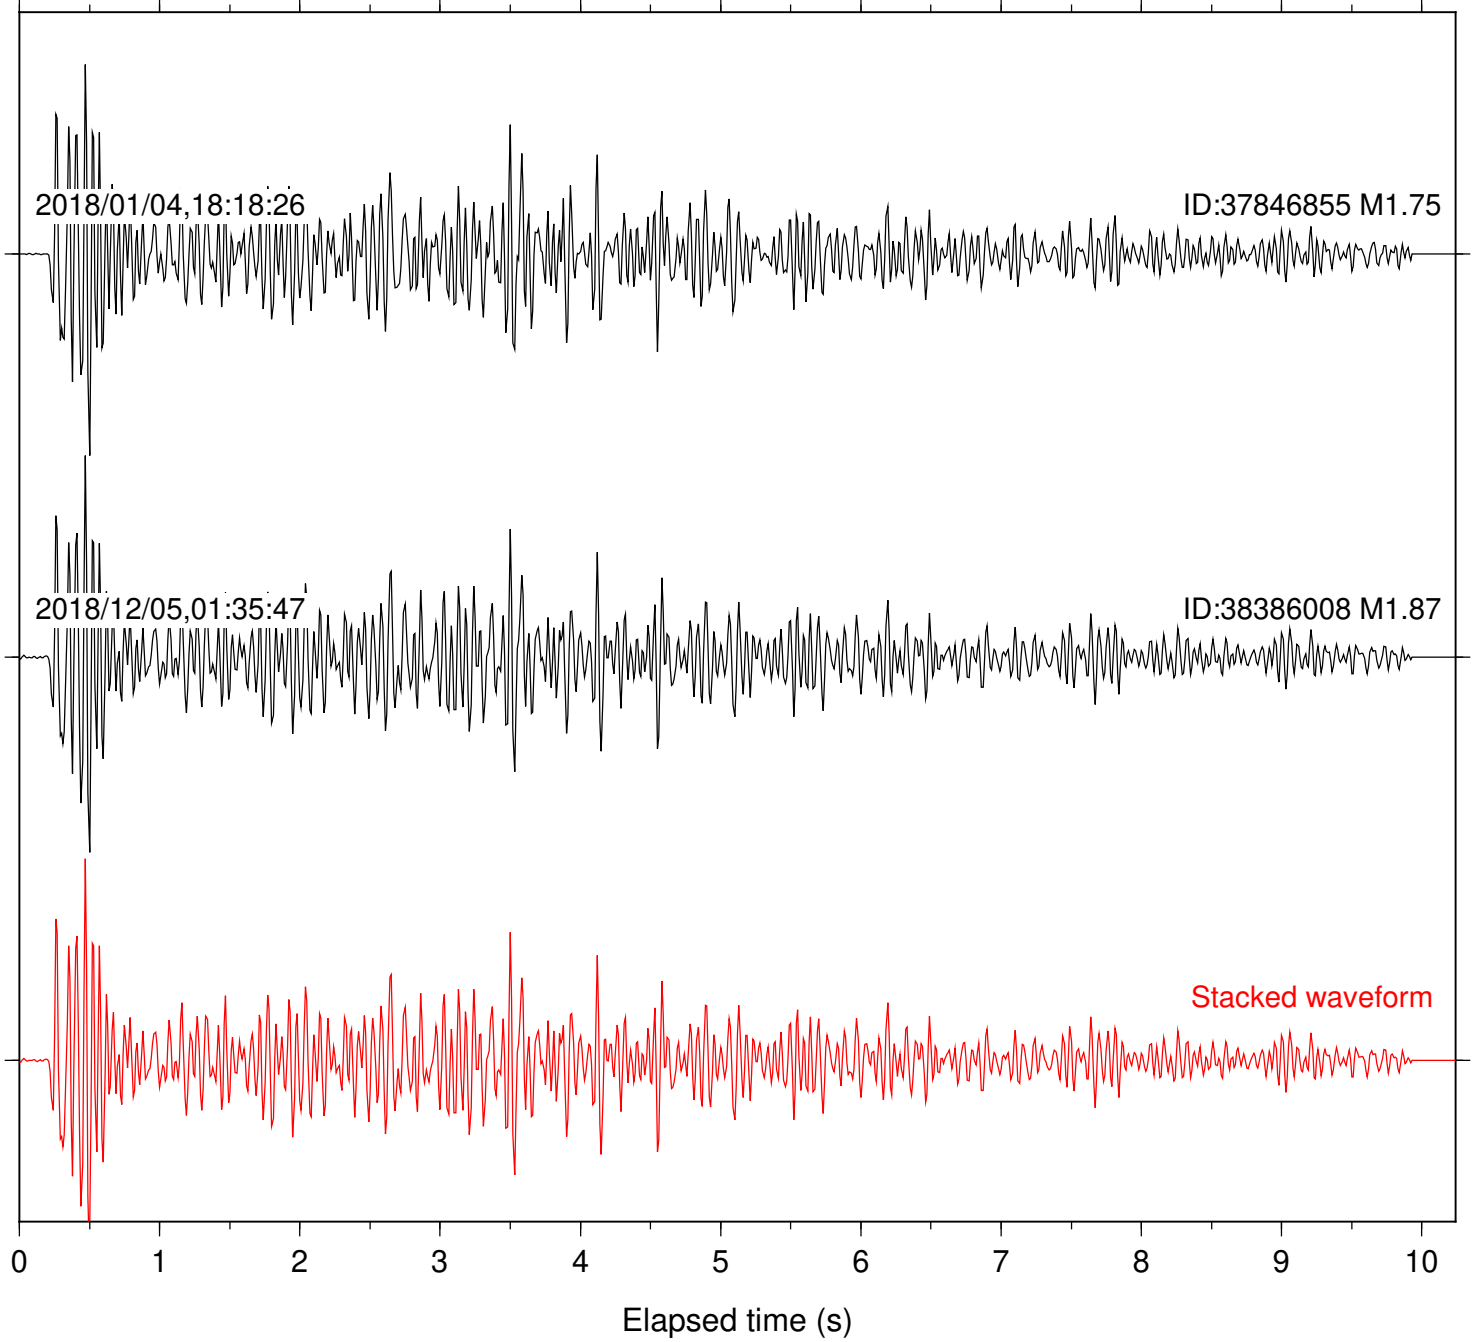

Focal depth: 6.31 km

Station: B946 Com: EHZ

Focal depth: 6.31 km

Station: BZN Com: HHZ

Focal depth: 6.31 km

Station: CSH Com: HHZ

Focal depth: 6.31 km

Station: DGR Com: HHZ

Focal depth: 6.31 km

Station: FRD Com: HHZ

Focal depth: 6.31 km

Station: HMT2 Com: HHZ

Focal depth: 6.31 km

Station: KNW Com: HHZ

Focal depth: 6.31 km

Station: LKH Com: HHZ

Focal depth: 6.31 km

Station: LVA2 Com: HHZ

Focal depth: 6.31 km

Station: PLM Com: HHZ

Focal depth: 6.31 km

Station: POB2 Com: HHZ

Focal depth: 6.31 km

Station: RDM Com: HHZ

Focal depth: 6.31 km

Station: RRSP Com: HHZ

Focal depth: 6.31 km

Station: SMER Com: HHZ

Focal depth: 6.31 km

Station: SND Com: HHZ

Focal depth: 6.31 km