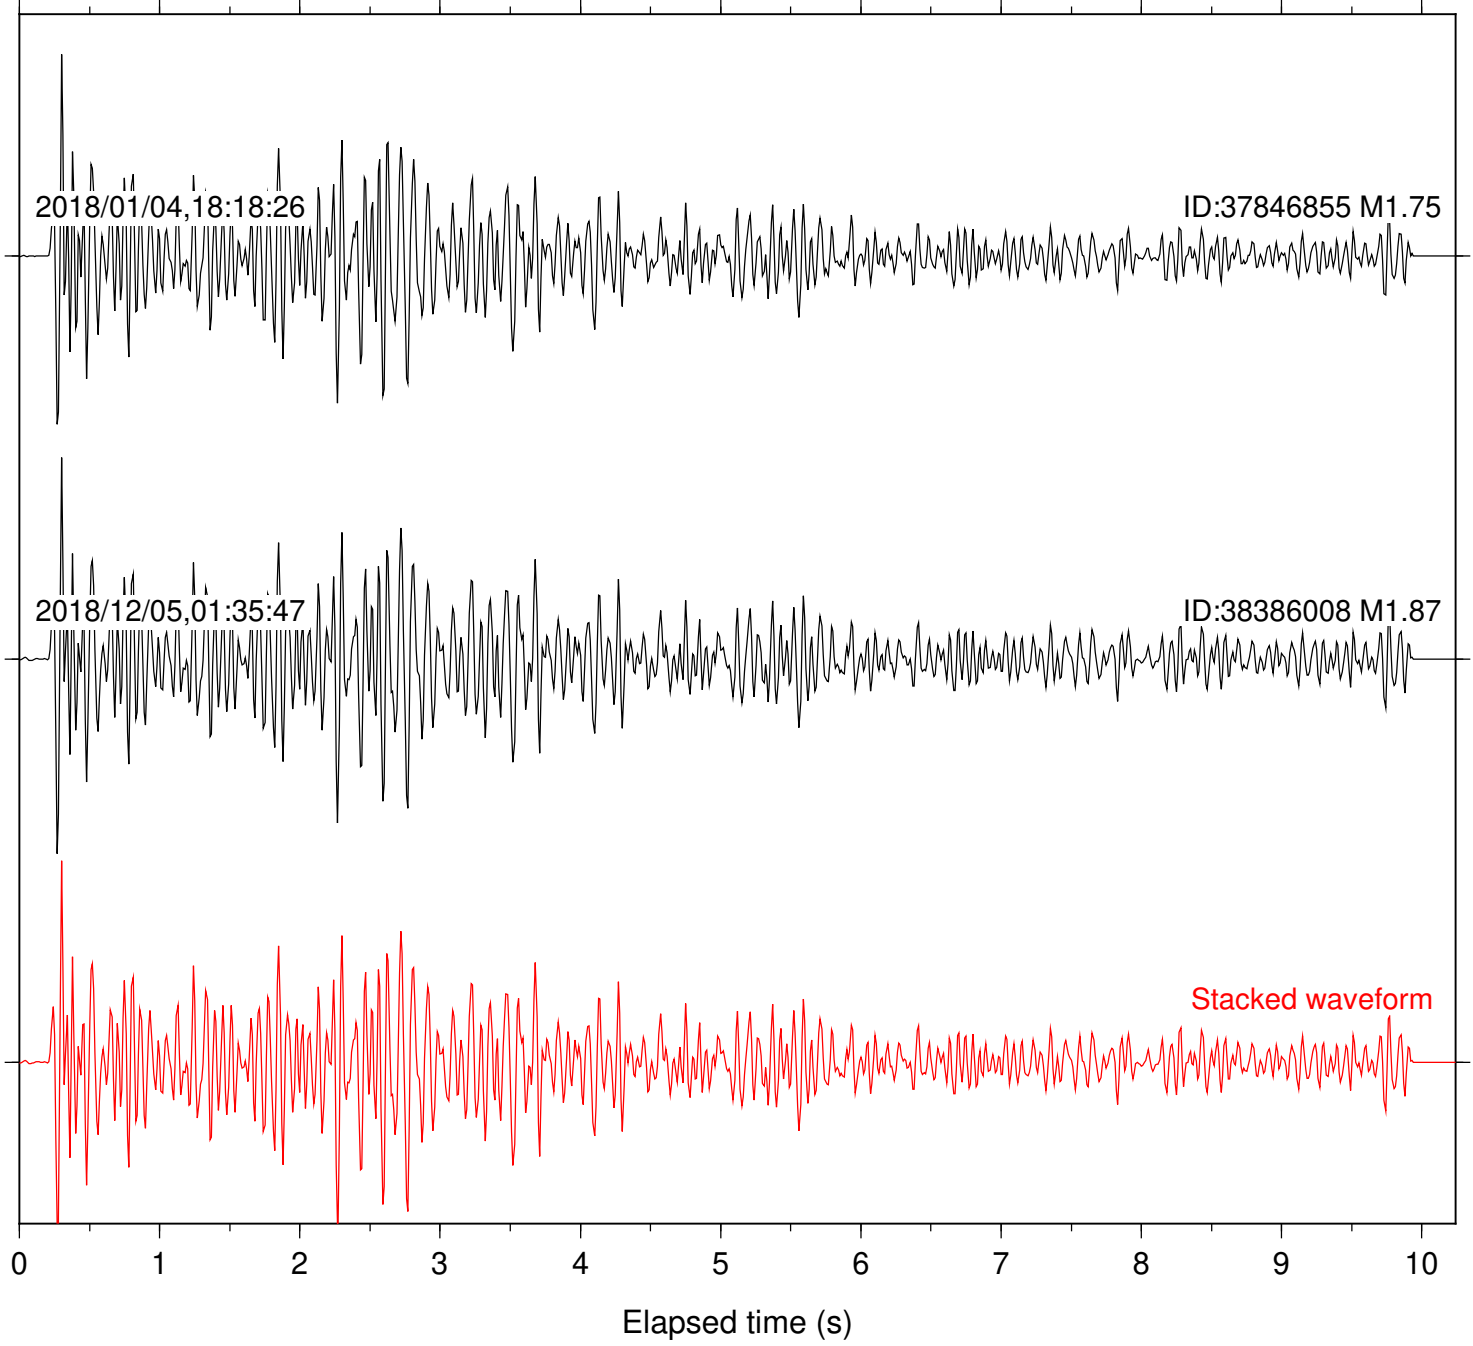

Station: B081 Com: EHZ

Focal depth: 6.31 km

Station: B082 Com: EHZ

Focal depth: 6.31 km

Station: B086 Com: EHZ

Focal depth: 6.31 km

Station: B087 Com: EHZ

Focal depth: 6.31 km

Focal depth: 6.31 km

Station: B946 Com: EHZ

Focal depth: 6.31 km

Station: BZN Com: HHZ

Focal depth: 6.31 km

Station: CSH Com: HHZ

Focal depth: 6.31 km

Station: DGR Com: HHZ

Focal depth: 6.31 km

Station: FRD Com: HHZ

Focal depth: 6.31 km

Station: HMT2 Com: HHZ

Focal depth: 6.31 km

Station: KNW Com: HHZ

Focal depth: 6.31 km

Station: LKH Com: HHZ

Focal depth: 6.31 km

Station: RRSP Com: HHZ

Focal depth: 6.31 km

Station: SMER Com: HHZ

Focal depth: 6.31 km

Station: SND Com: HHZ

Focal depth: 6.31 km