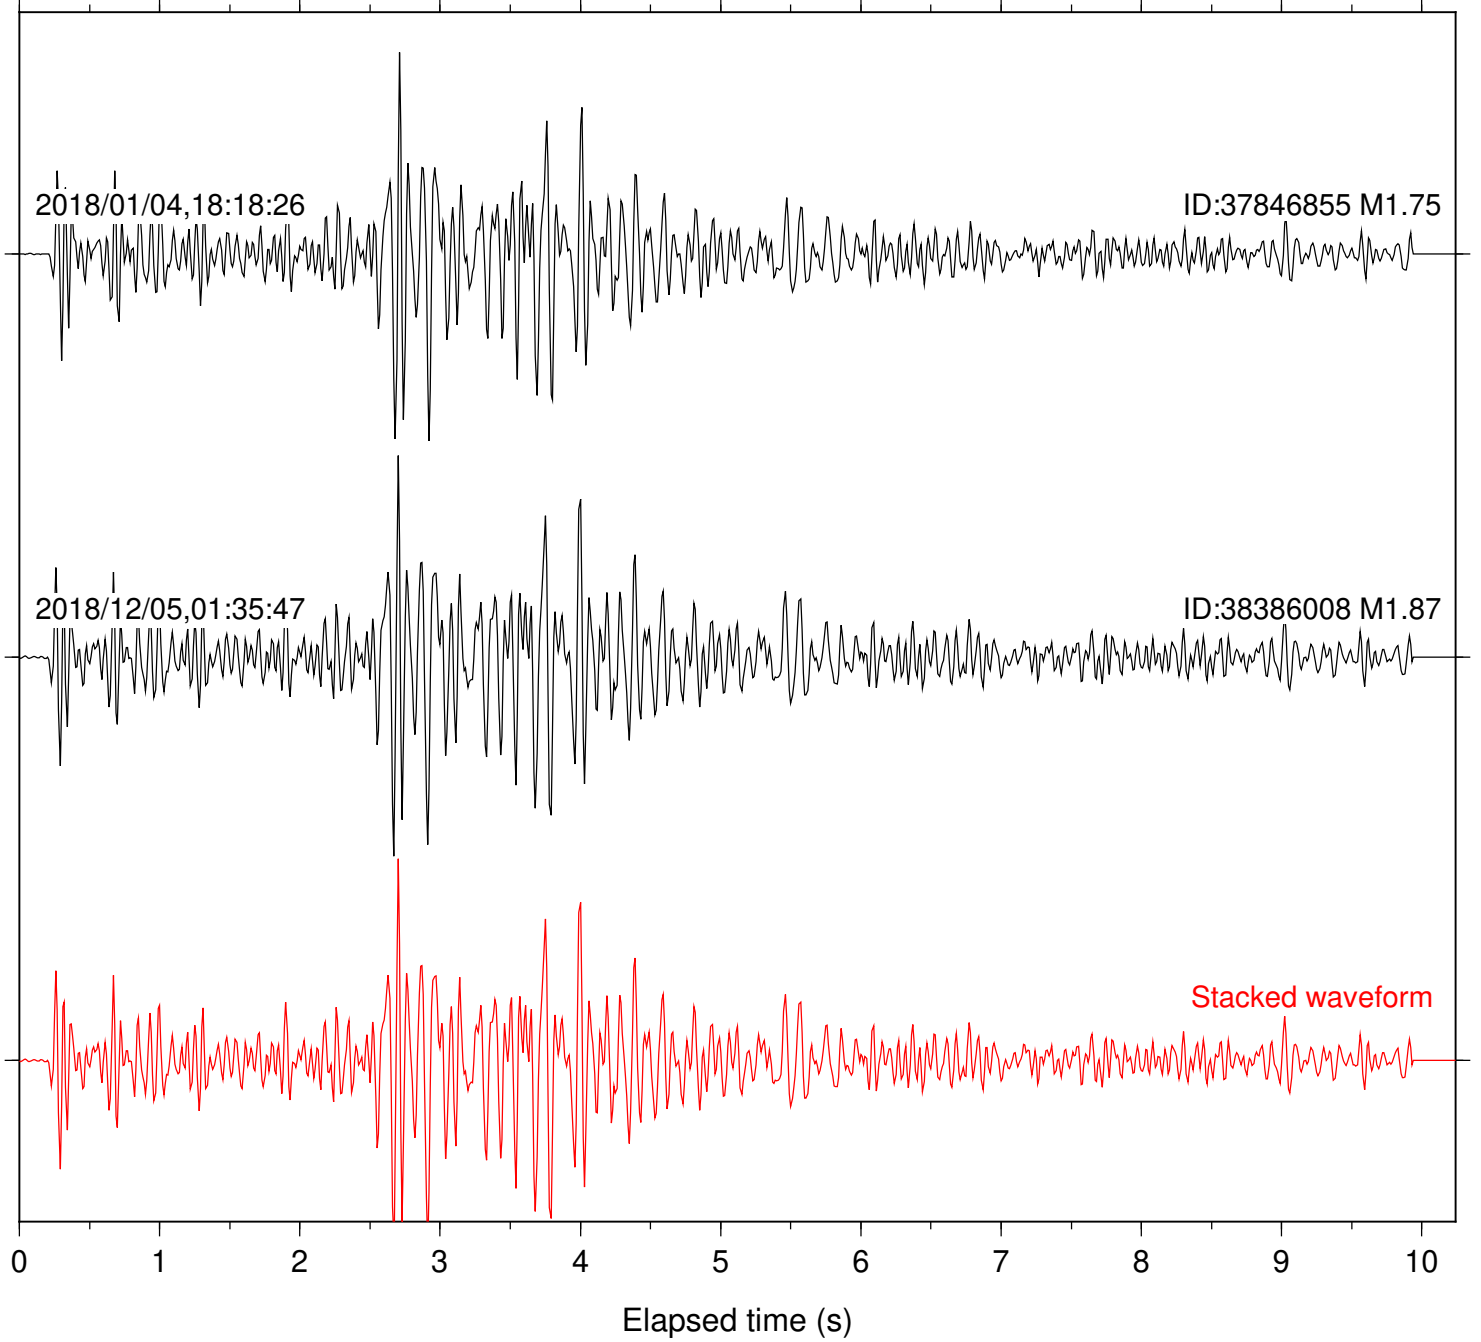

Station: B088 Com: EHZ

Focal depth: 6.31 km

2018/01/04,18:18:26

ID:37846855 M1.75

2018/12/05,01:35:47

ID:38386008 M1.87

Stacked waveform

Station: B093 Com: EHZ

Focal depth: 6.31 km

Station: B946 Com: EHZ

Focal depth: 6.31 km

Station: BZN Com: HHZ

Focal depth: 6.31 km

Station: CSH Com: HHZ

Focal depth: 6.31 km

Station: DGR Com: HHZ

Focal depth: 6.31 km

Station: FRD Com: HHZ

Focal depth: 6.31 km

Station: HMT2 Com: HHZ

Focal depth: 6.31 km

Station: KNW Com: HHZ

Focal depth: 6.31 km

Station: LKH Com: HHZ

Focal depth: 6.31 km

Station: RRSP Com: HHZ

Focal depth: 6.31 km

Station: SMER Com: HHZ

Focal depth: 6.31 km

Station: SND Com: HHZ

Focal depth: 6.31 km