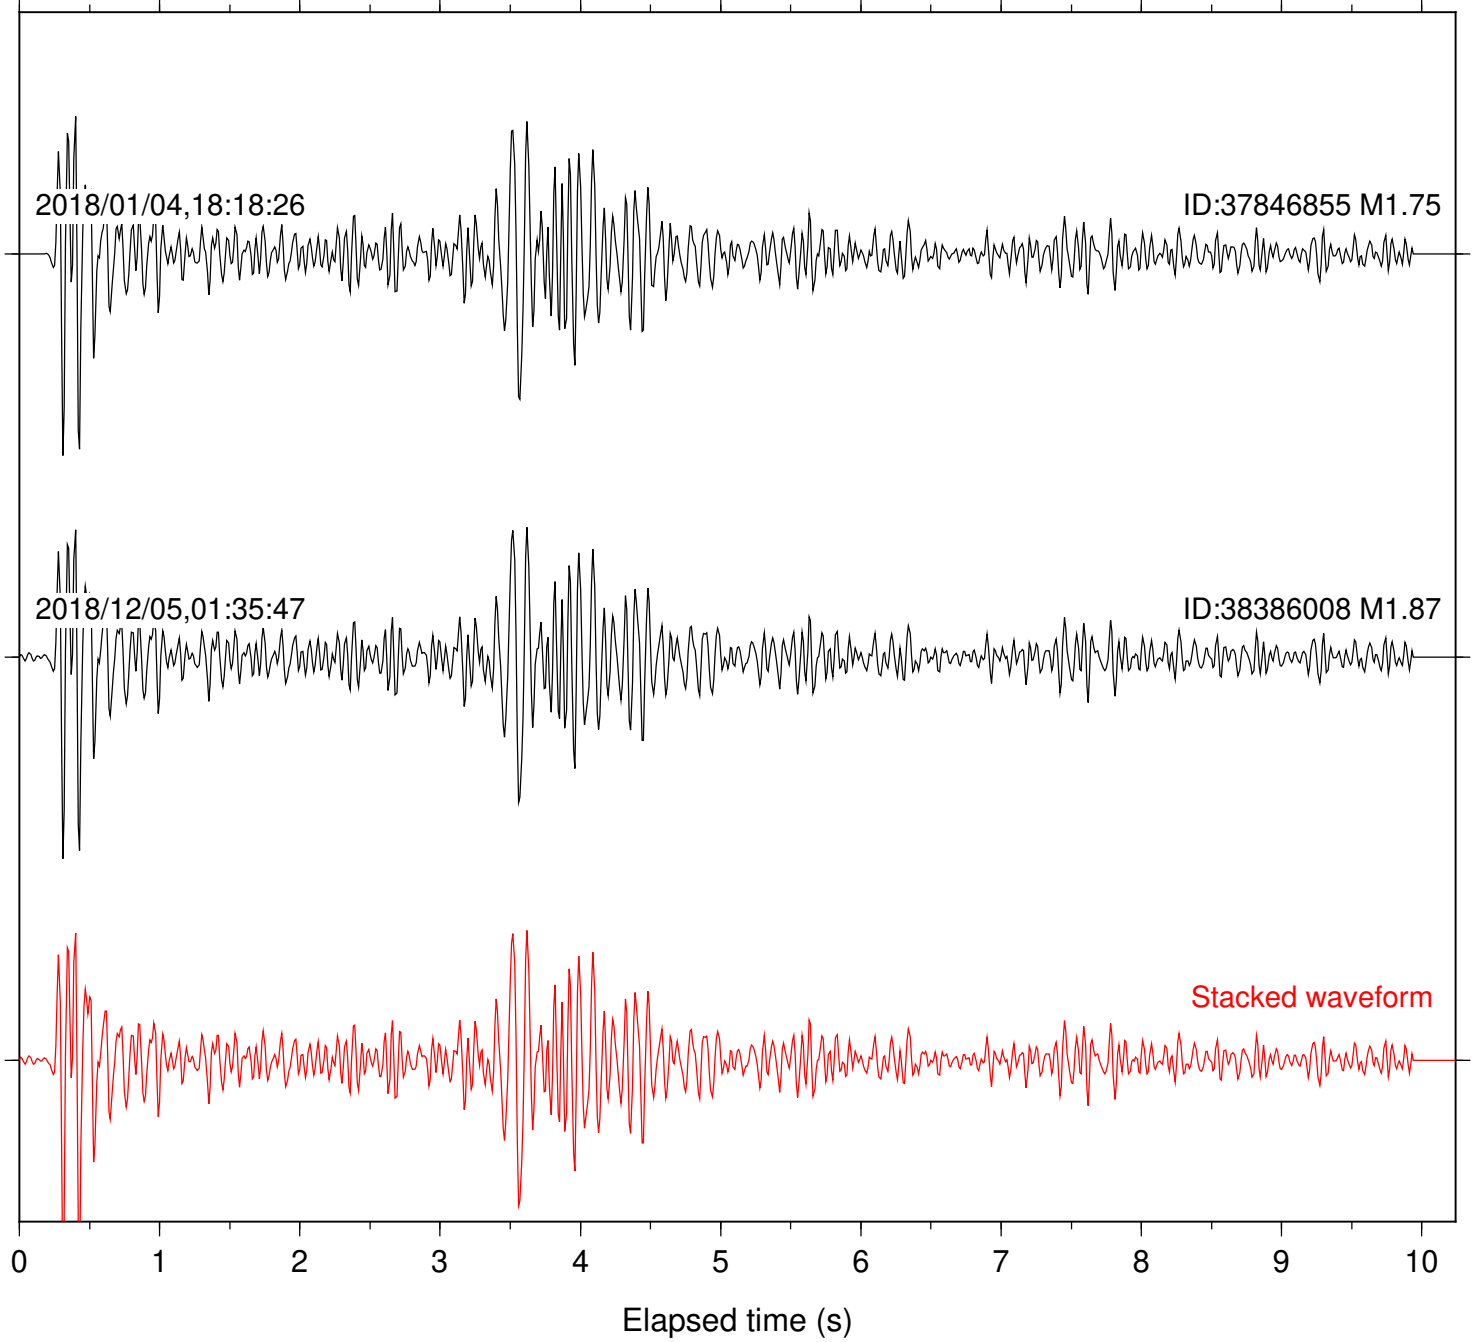

Focal depth: 6.31 km

Station: B946 Com: EHZ

Focal depth: 6.31 km

Station: BZN Com: HHZ

Focal depth: 6.31 km

Station: CSH Com: HHZ

Focal depth: 6.31 km

Station: DGR Com: HHZ

Focal depth: 6.31 km

Station: FRD Com: HHZ

Focal depth: 6.31 km

Station: HMT2 Com: HHZ

Focal depth: 6.31 km

Station: KNW Com: HHZ

Focal depth: 6.31 km

Station: LKH Com: HHZ

Focal depth: 6.31 km

Station: LVA2 Com: HHZ

Focal depth: 6.31 km

Station: PLM Com: HHZ

Focal depth: 6.31 km

Station: POB2 Com: HHZ

Focal depth: 6.31 km

Station: RDM Com: HHZ

Focal depth: 6.31 km

Station: RRSP Com: HHZ

Focal depth: 6.31 km

Station: SMER Com: HHZ

Focal depth: 6.31 km

Station: SND Com: HHZ

Focal depth: 6.31 km