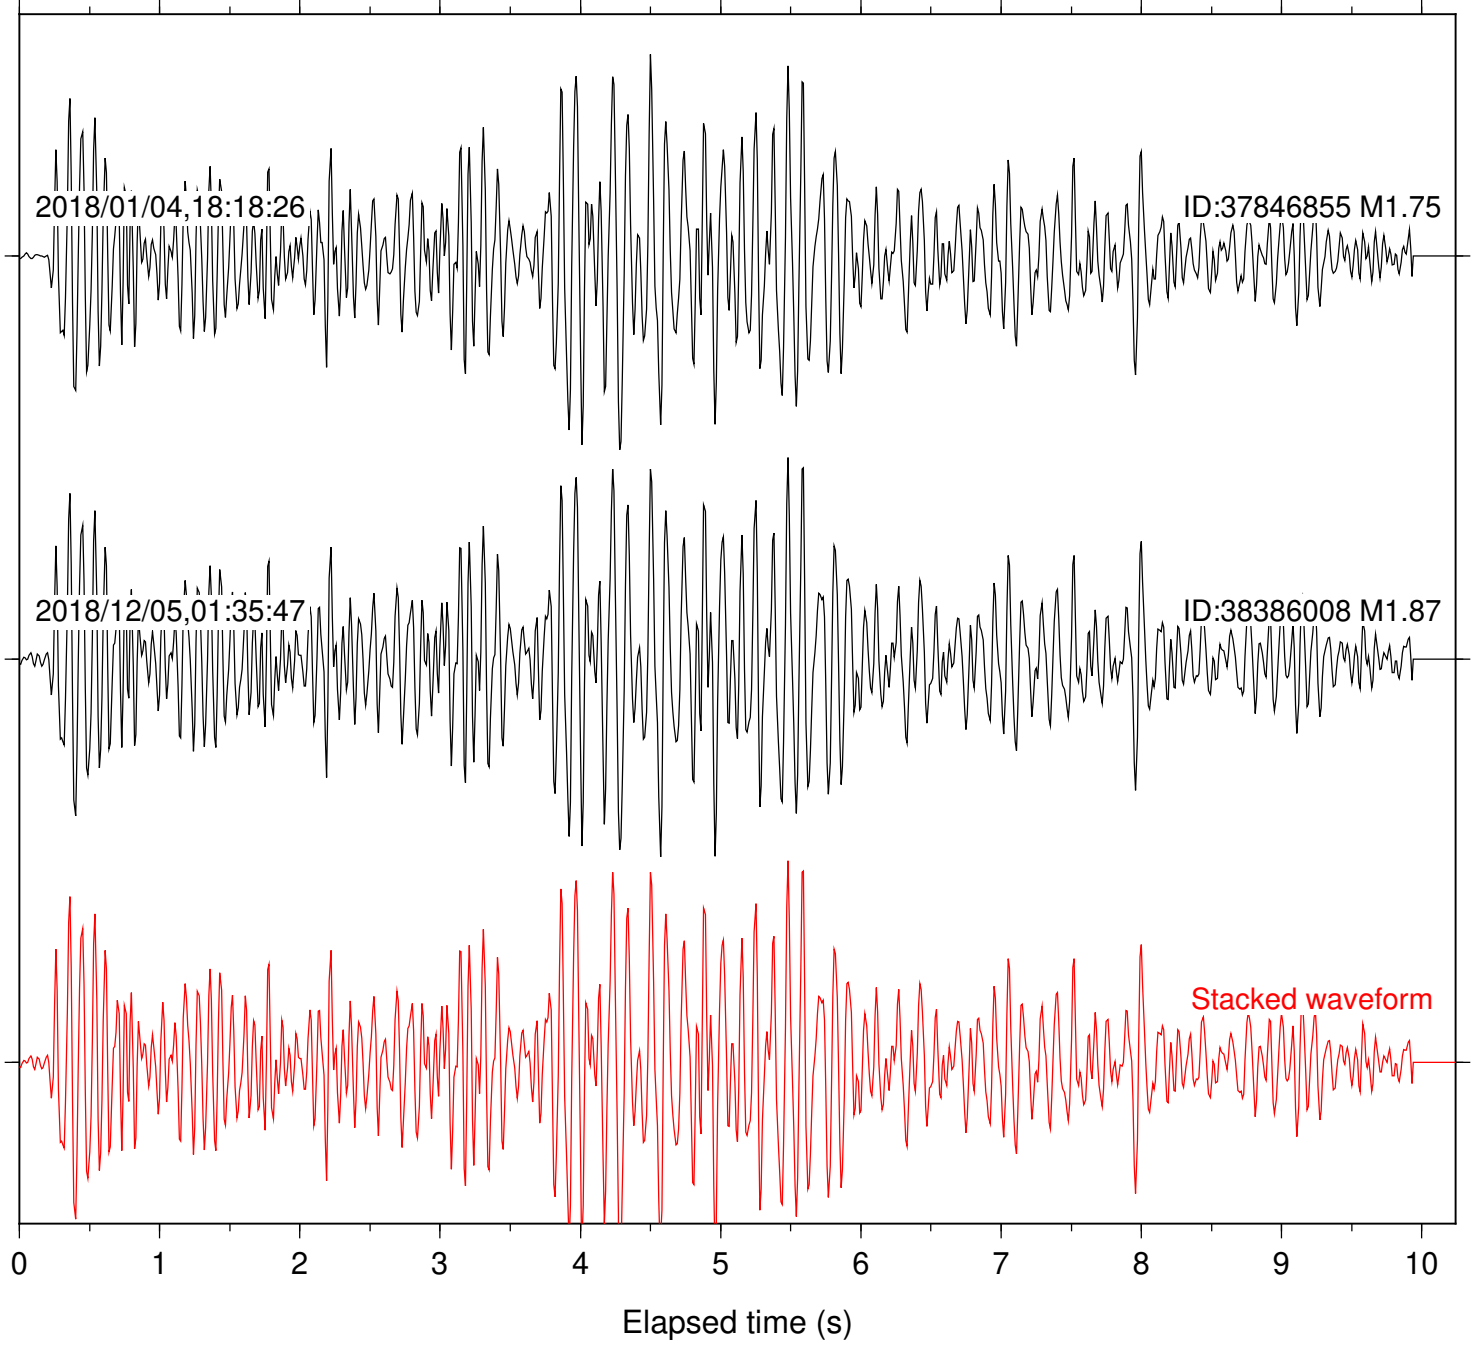

Focal depth: 6.31 km

Station: B946 Com: EHZ

Focal depth: 6.31 km

Station: BZN Com: HHZ

Focal depth: 6.31 km

Station: CSH Com: HHZ

Focal depth: 6.31 km

Station: DGR Com: HHZ

Focal depth: 6.31 km

Station: FRD Com: HHZ

Focal depth: 6.31 km

Station: HMT2 Com: HHZ

Focal depth: 6.31 km

Station: KNW Com: HHZ

Focal depth: 6.31 km

Station: LKH Com: HHZ

Focal depth: 6.31 km

Station: LVA2 Com: HHZ

Focal depth: 6.31 km

Station: PLM Com: HHZ

Focal depth: 6.31 km

Station: POB2 Com: HHZ

Focal depth: 6.31 km

Station: RDM Com: HHZ

Focal depth: 6.31 km

Station: RRSP Com: HHZ

Focal depth: 6.31 km

Station: SMER Com: HHZ

Focal depth: 6.31 km

Station: SND Com: HHZ

Focal depth: 6.31 km