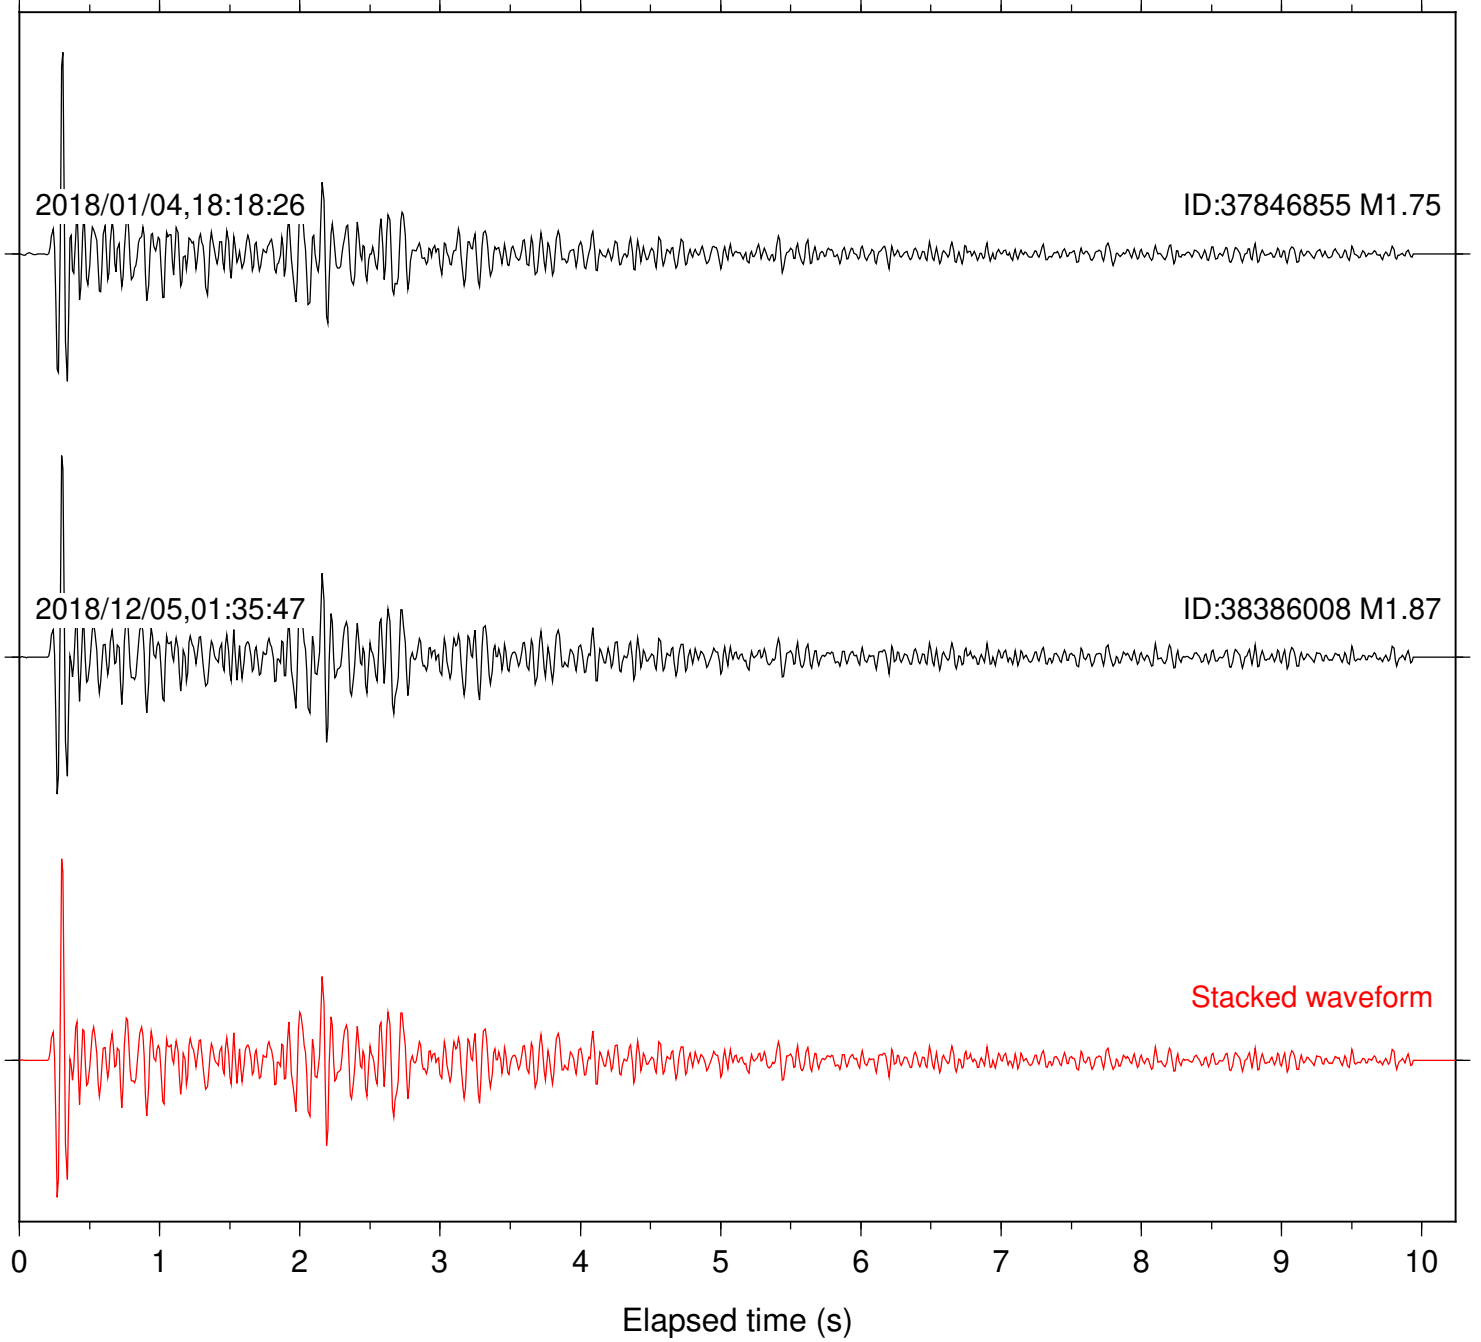

Focal depth: 6.31 km

Station: B946 Com: EHZ

Focal depth: 6.31 km

Station: BZN Com: HHZ

Focal depth: 6.31 km

Station: CSH Com: HHZ

Focal depth: 6.31 km

Station: DGR Com: HHZ

Focal depth: 6.31 km

Station: FRD Com: HHZ

Focal depth: 6.31 km

Station: HMT2 Com: HHZ

Focal depth: 6.31 km

Station: KNW Com: HHZ

Focal depth: 6.31 km

Station: LKH Com: HHZ

Focal depth: 6.31 km

Station: LVA2 Com: HHZ

Focal depth: 6.31 km

Station: PLM Com: HHZ

Focal depth: 6.31 km

Station: POB2 Com: HHZ

Focal depth: 6.31 km

Station: RDM Com: HHZ

Focal depth: 6.31 km

Station: RRSP Com: HHZ

Focal depth: 6.31 km

Station: SMER Com: HHZ

Focal depth: 6.31 km

Station: SND Com: HHZ

Focal depth: 6.31 km