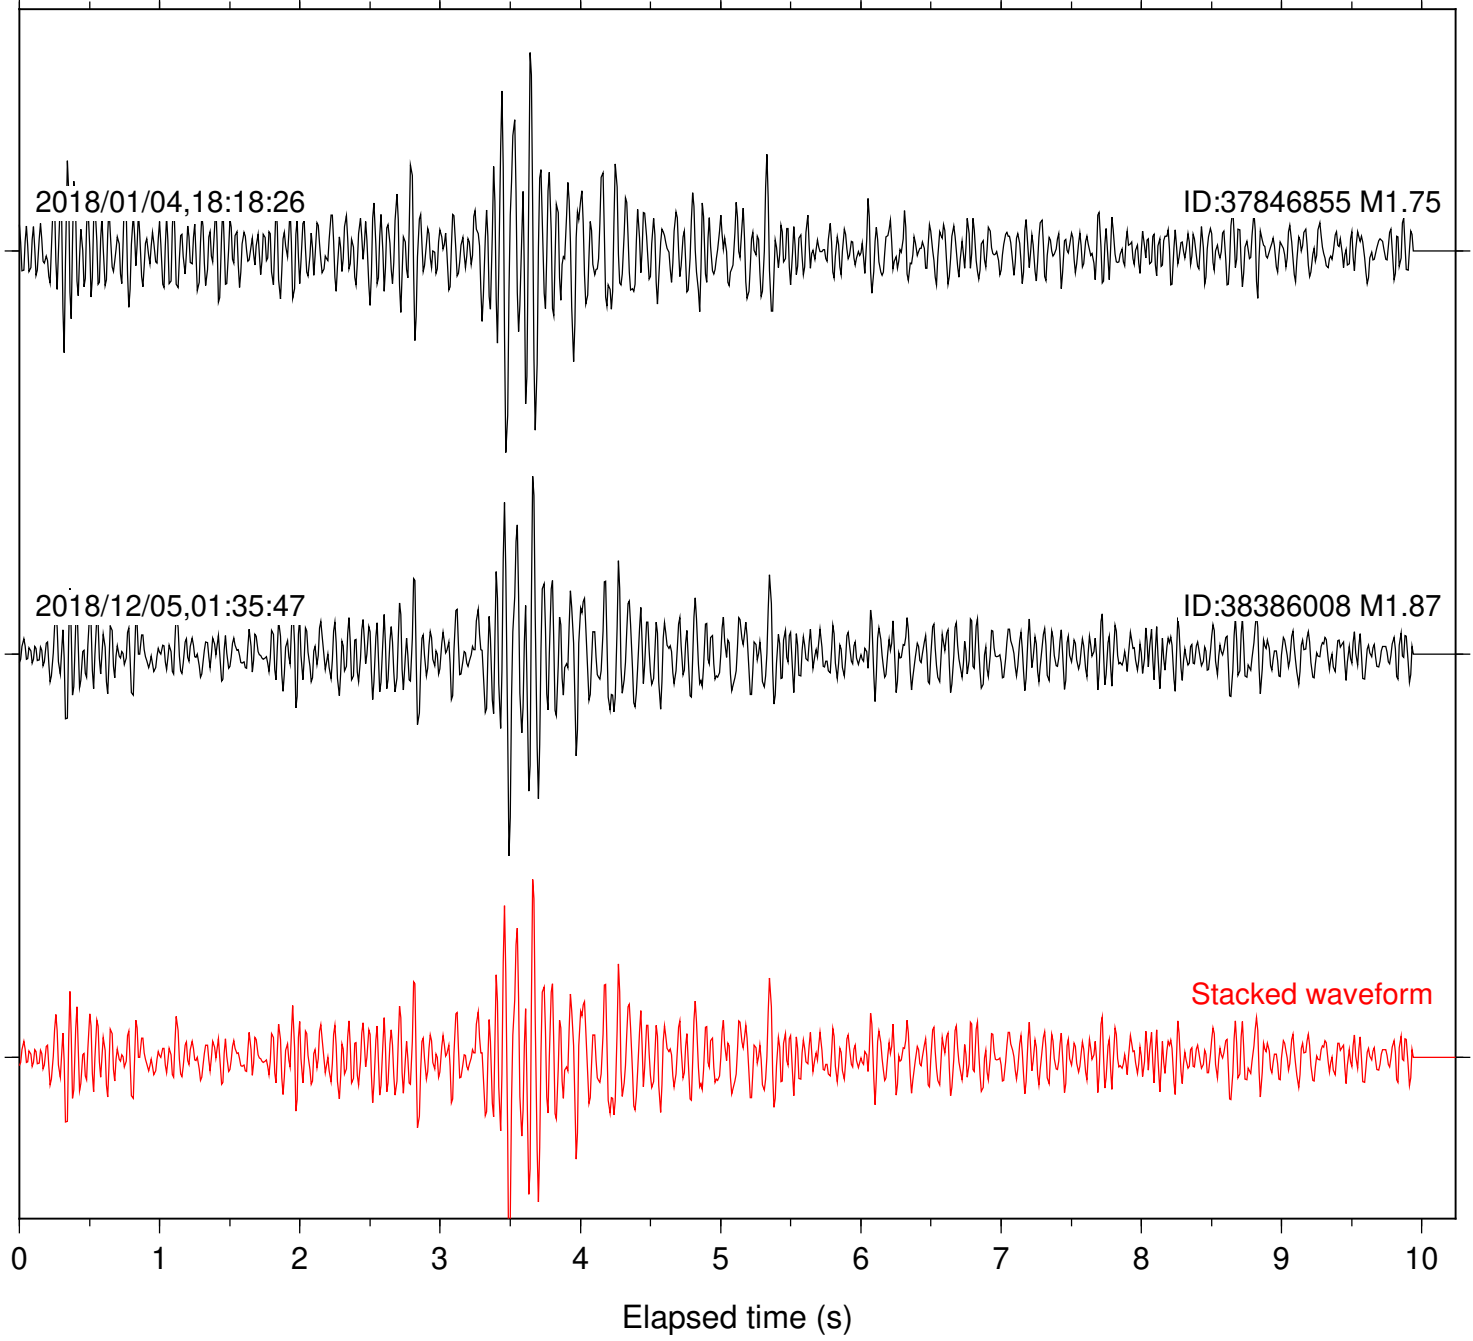

Station: B081 Com: EHZ

Focal depth: 6.31 km

Station: B082 Com: EHZ

Focal depth: 6.31 km

Station: B086 Com: EHZ

Focal depth: 6.31 km

Station: B087 Com: EHZ

Focal depth: 6.31 km

Station: B088 Com: EHZ

Focal depth: 6.31 km

2018/01/04,18:18:26

ID:37846855 M1.75

2018/12/05,01:35:47

ID:38386008 M1.87

Stacked waveform

Station: B093 Com: EHZ

Focal depth: 6.31 km

Station: FRD Com: HHZ

Focal depth: 6.31 km

Station: HMT2 Com: HHZ

Focal depth: 6.31 km

Station: KNW Com: HHZ

Focal depth: 6.31 km

Station: LKH Com: HHZ

Focal depth: 6.31 km

Station: RRSP Com: HHZ

Focal depth: 6.31 km

Station: SMER Com: HHZ

Focal depth: 6.31 km

Station: SND Com: HHZ

Focal depth: 6.31 km