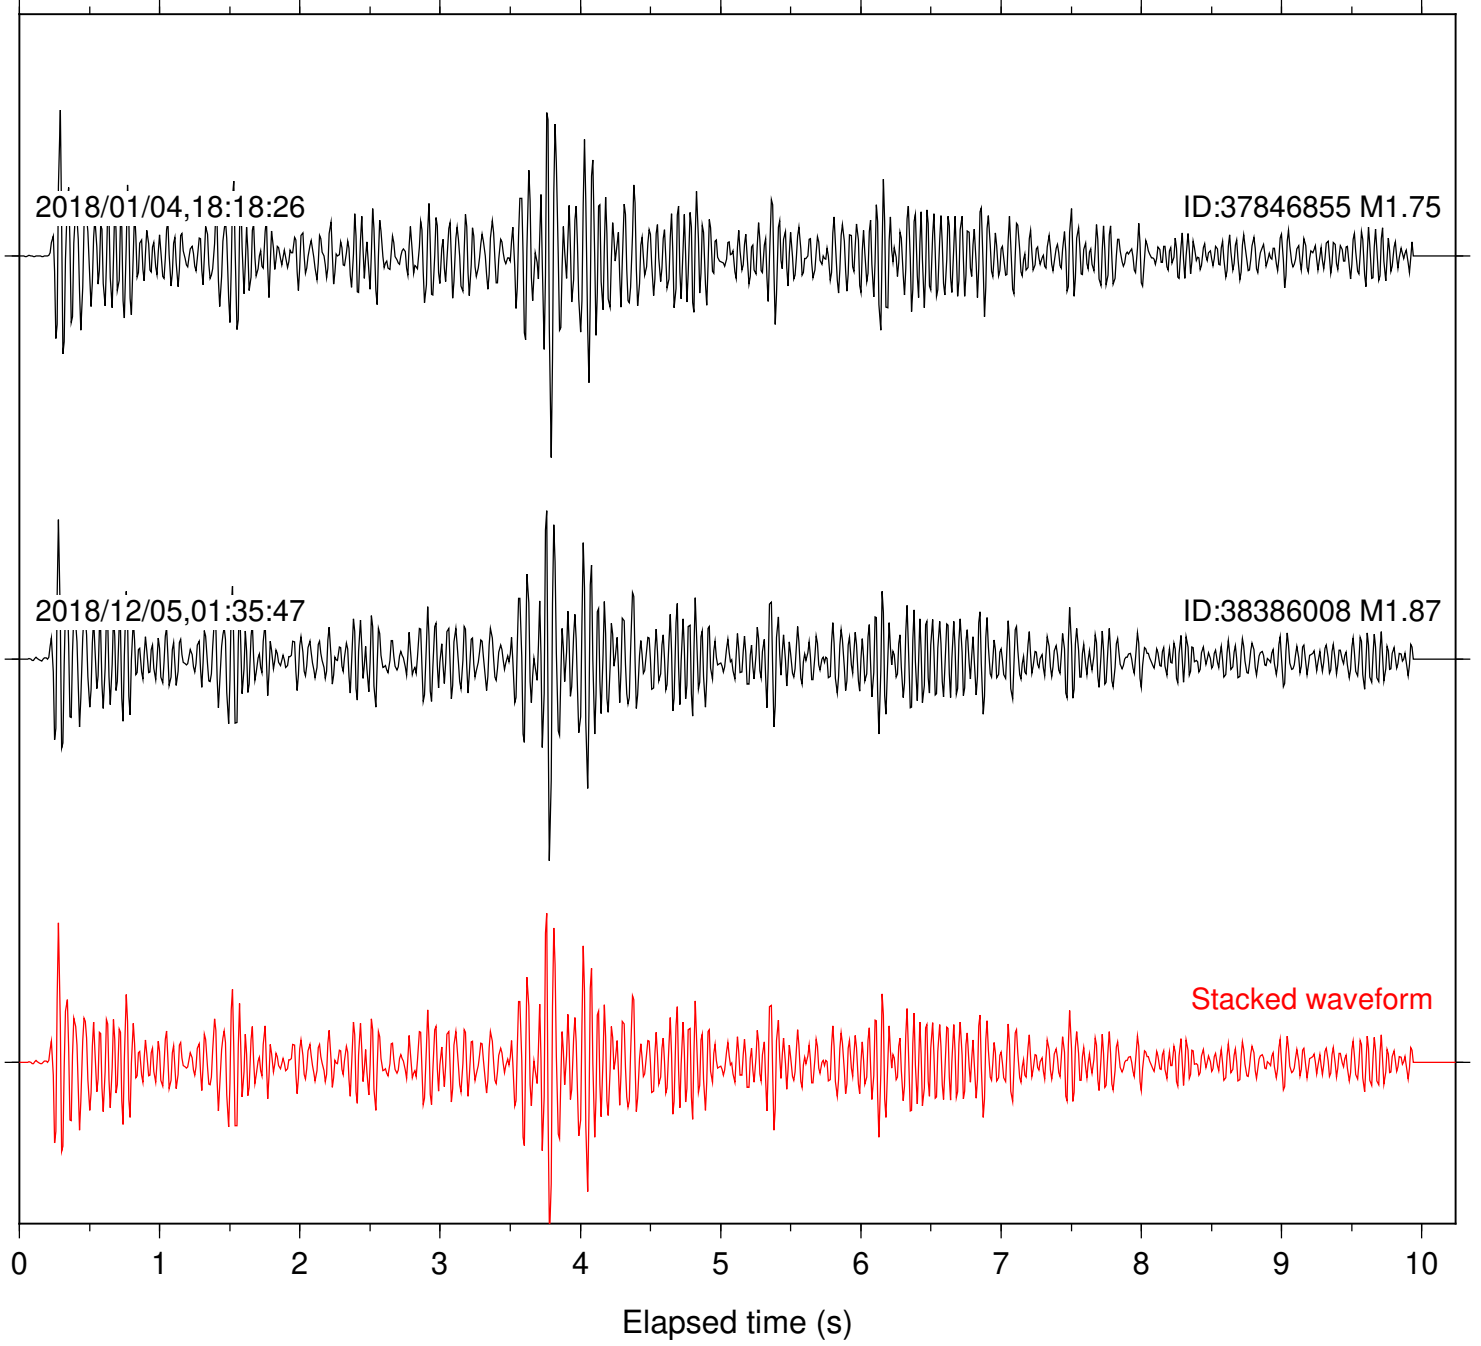

Focal depth: 6.31 km

Station: B946 Com: EHZ

Focal depth: 6.31 km

Station: BZN Com: HHZ

Focal depth: 6.31 km

Station: CSH Com: HHZ

Focal depth: 6.31 km

Station: DGR Com: HHZ

Focal depth: 6.31 km

Station: FRD Com: HHZ

Focal depth: 6.31 km

Station: HMT2 Com: HHZ

Focal depth: 6.31 km

Station: KNW Com: HHZ

Focal depth: 6.31 km

Station: LKH Com: HHZ

Focal depth: 6.31 km

Station: LVA2 Com: HHZ

Focal depth: 6.31 km

Station: PLM Com: HHZ

Focal depth: 6.31 km

Station: POB2 Com: HHZ

Focal depth: 6.31 km

Station: RDM Com: HHZ

Focal depth: 6.31 km

Station: RRSP Com: HHZ

Focal depth: 6.31 km

Station: SMER Com: HHZ

Focal depth: 6.31 km

Station: SND Com: HHZ

Focal depth: 6.31 km