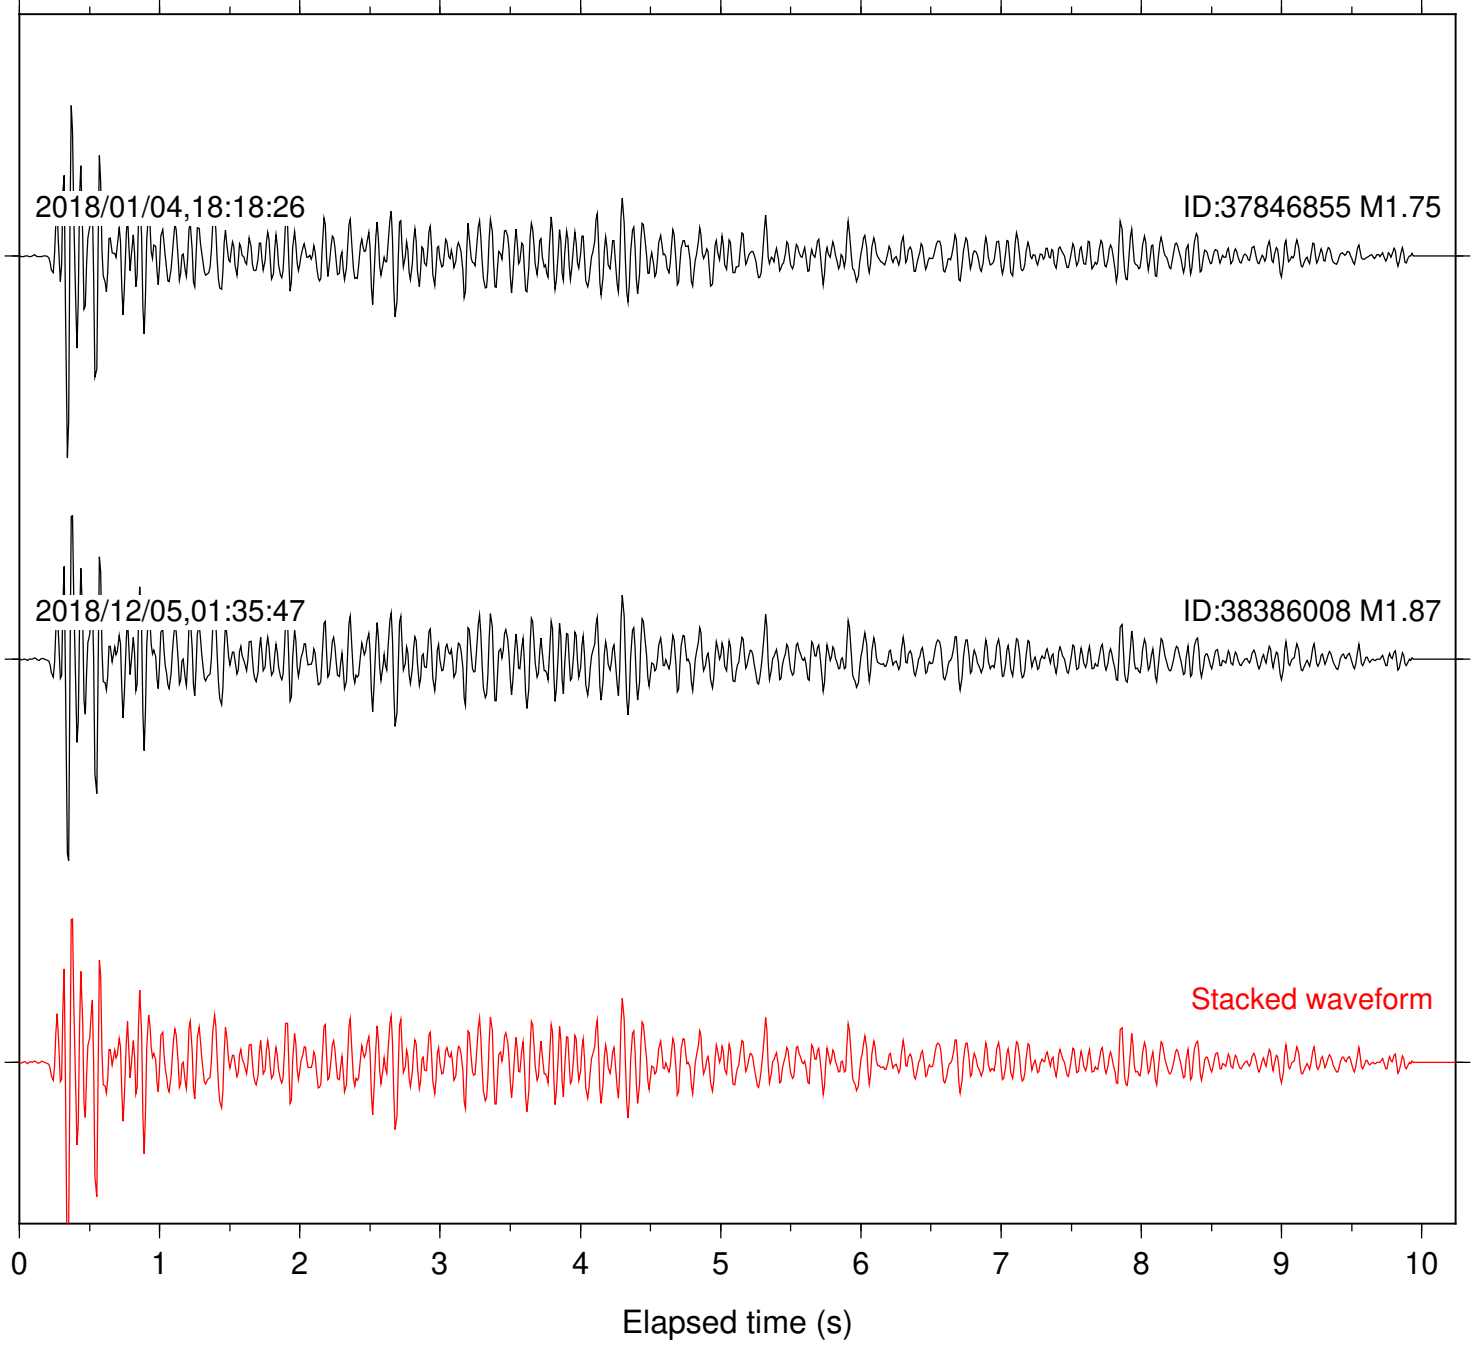

Focal depth: 6.31 km

Station: B946 Com: EHZ

Focal depth: 6.31 km

Station: BZN Com: HHZ

Focal depth: 6.31 km

Station: CSH Com: HHZ

Focal depth: 6.31 km

Station: DGR Com: HHZ

Focal depth: 6.31 km

Station: FRD Com: HHZ

Focal depth: 6.31 km

Station: HMT2 Com: HHZ

Focal depth: 6.31 km

Station: KNW Com: HHZ

Focal depth: 6.31 km

Station: LKH Com: HHZ

Focal depth: 6.31 km

Station: LVA2 Com: HHZ

Focal depth: 6.31 km

Station: PLM Com: HHZ

Focal depth: 6.31 km

Station: POB2 Com: HHZ

Focal depth: 6.31 km

Station: RDM Com: HHZ

Focal depth: 6.31 km

Station: RRSP Com: HHZ

Focal depth: 6.31 km

Station: SMER Com: HHZ

Focal depth: 6.31 km

Station: SND Com: HHZ

Focal depth: 6.31 km