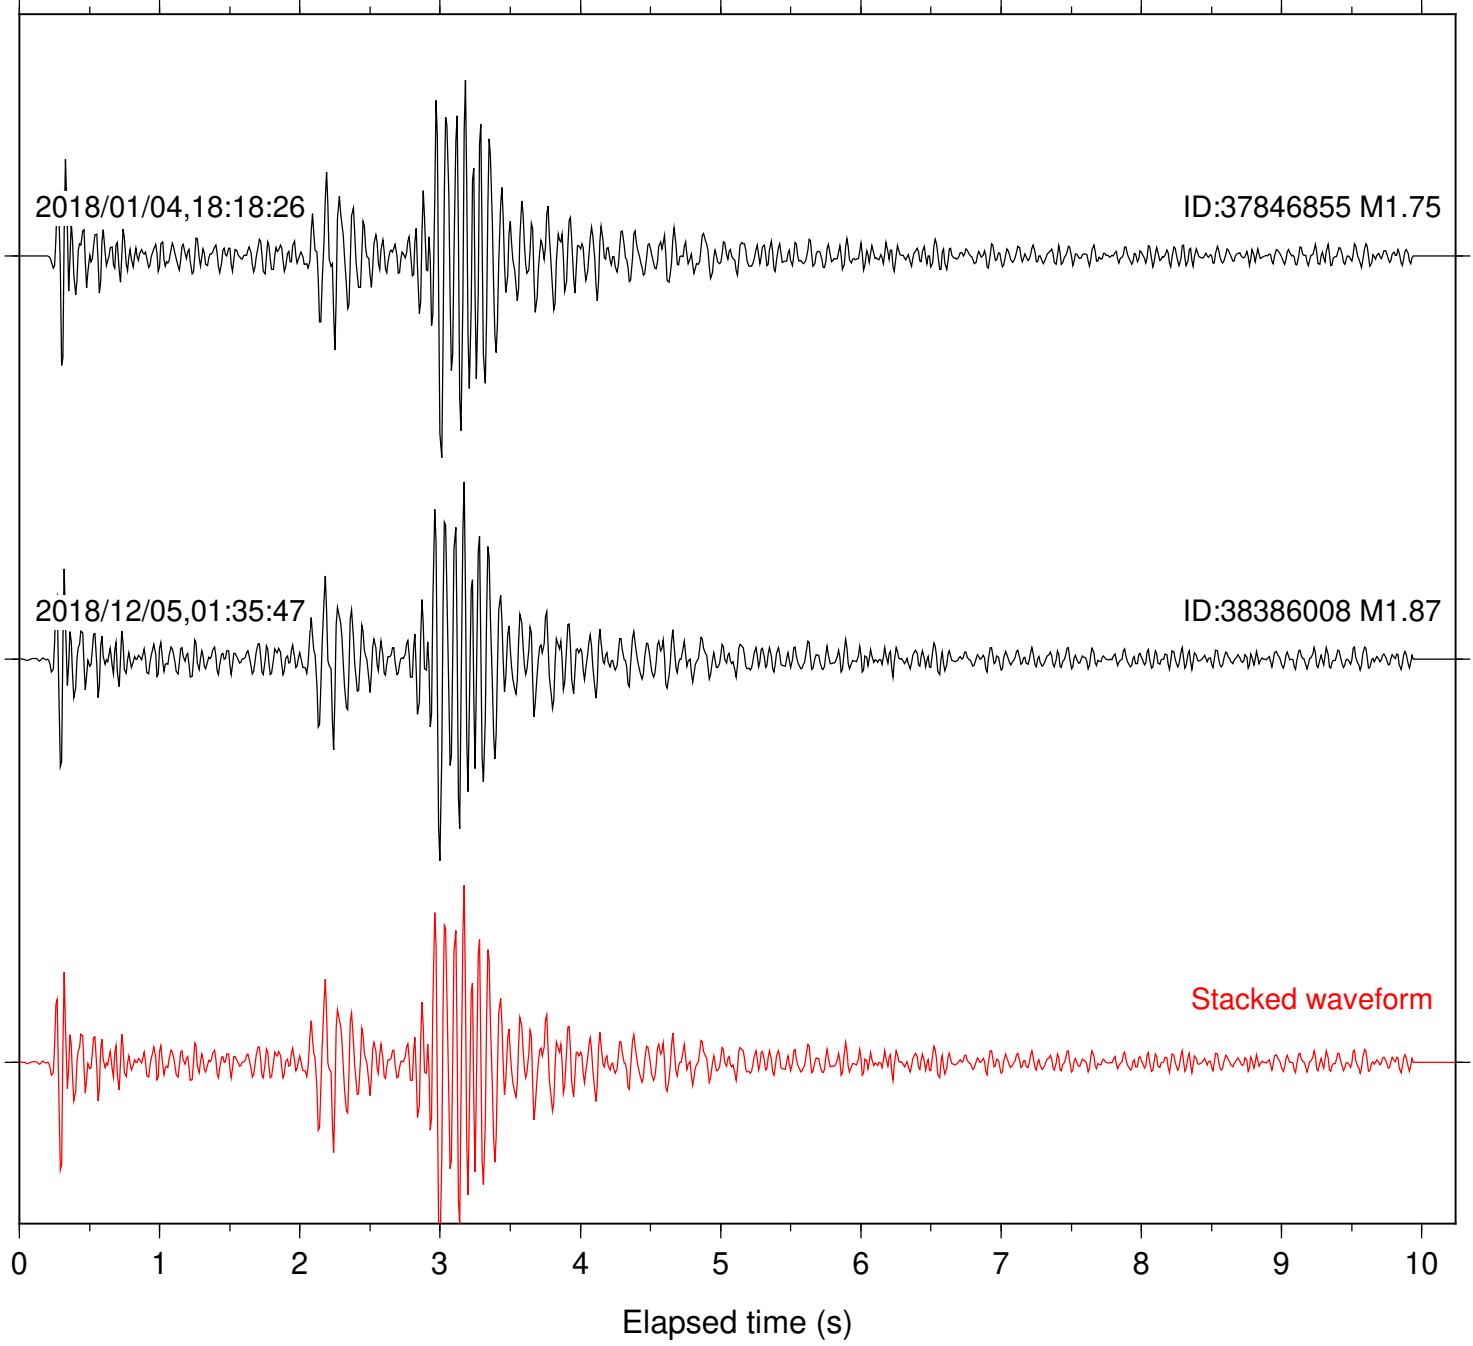

Station: B081 Com: EHZ

Focal depth: 6.31 km

Station: B082 Com: EHZ

Focal depth: 6.31 km

Station: B086 Com: EHZ

Focal depth: 6.31 km

Station: B087 Com: EHZ

Focal depth: 6.31 km

Station: B088 Com: EHZ

Focal depth: 6.31 km

2018/01/04,18:18:26

ID:37846855 M1.75

2018/12/05,01:35:47

ID:38386008 M1.87

Stacked waveform

Station: B093 Com: EHZ

Focal depth: 6.31 km

Station: FRD Com: HHZ

Focal depth: 6.31 km

Station: HMT2 Com: HHZ

Focal depth: 6.31 km

Station: KNW Com: HHZ

Focal depth: 6.31 km

Station: LKH Com: HHZ

Focal depth: 6.31 km

Station: RRSP Com: HHZ

Focal depth: 6.31 km

Station: SMER Com: HHZ

Focal depth: 6.31 km

Station: SND Com: HHZ

Focal depth: 6.31 km