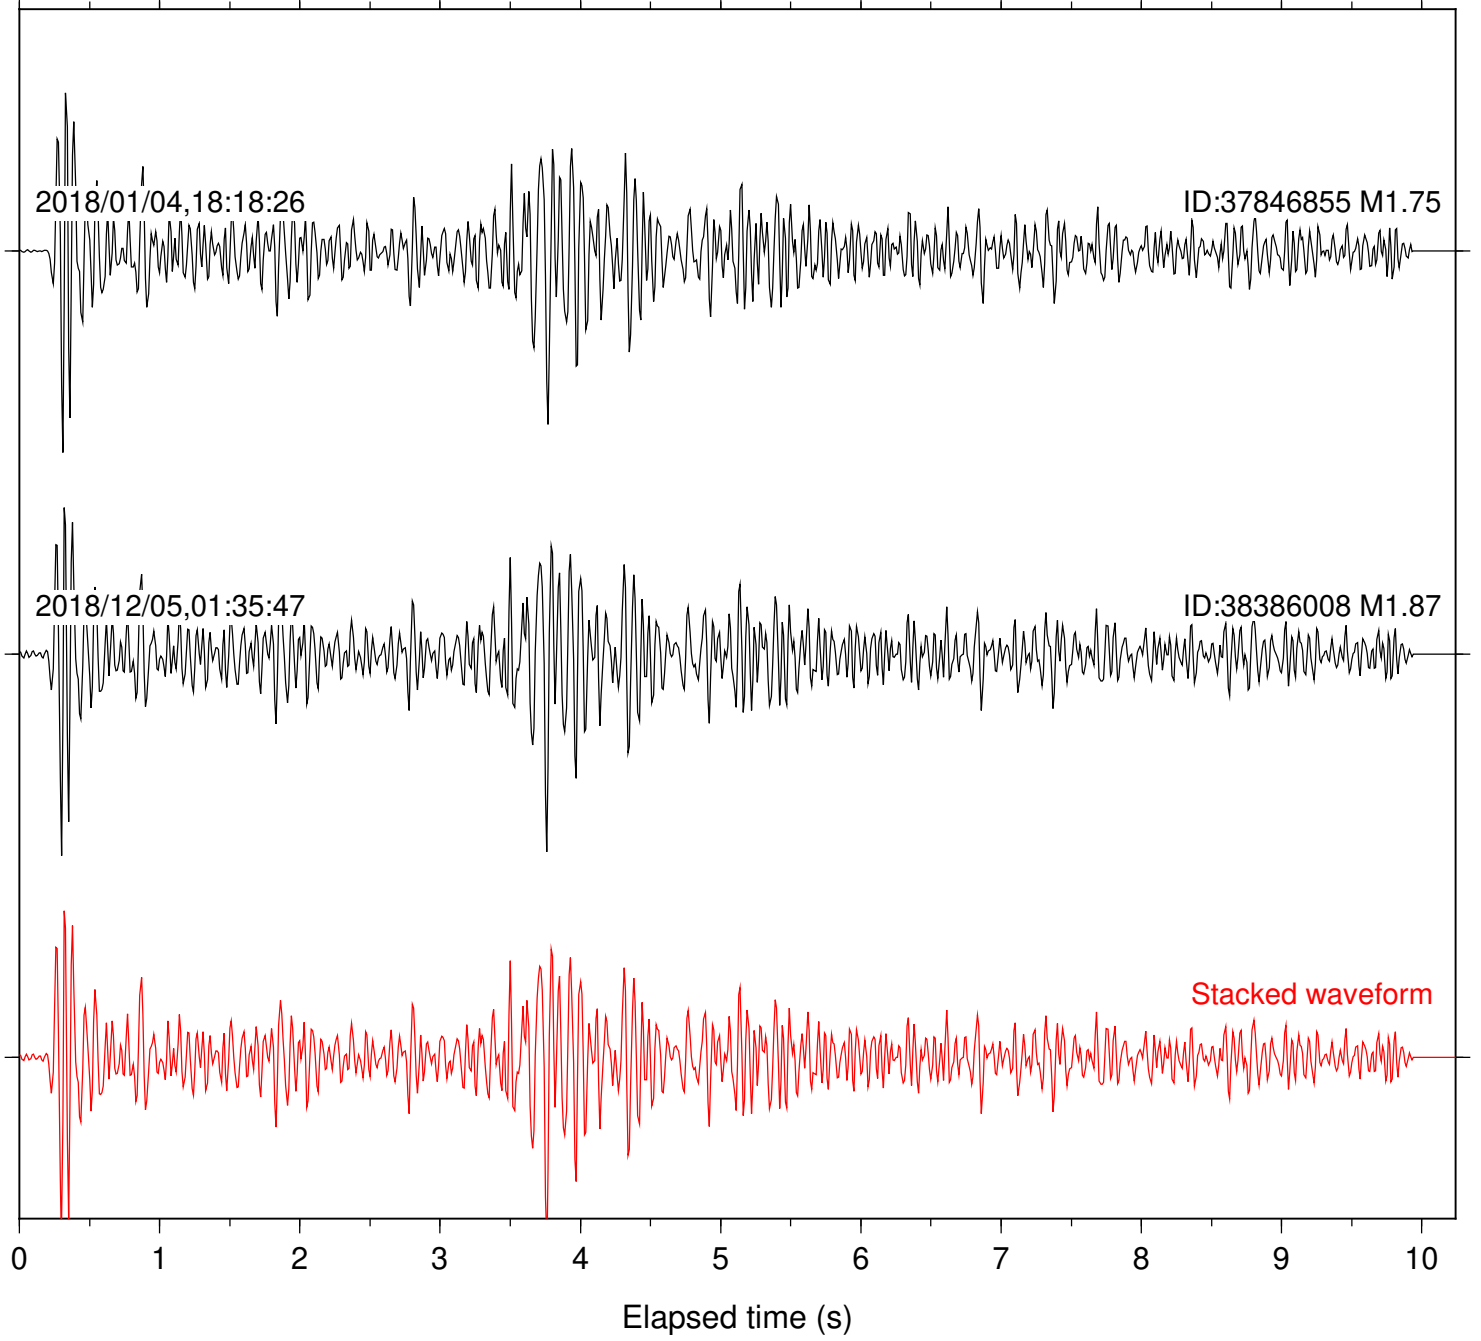

Station: B081 Com: EHZ

Focal depth: 6.31 km

Station: B082 Com: EHZ

Focal depth: 6.31 km

Station: B086 Com: EHZ

Focal depth: 6.31 km

Station: B087 Com: EHZ

Focal depth: 6.31 km

Focal depth: 6.31 km

Station: FRD Com: HHZ

Focal depth: 6.31 km

Station: HMT2 Com: HHZ

Focal depth: 6.31 km

Station: KNW Com: HHZ

Focal depth: 6.31 km

Station: LKH Com: HHZ

Focal depth: 6.31 km

Station: LVA2 Com: HHZ

Focal depth: 6.31 km

Station: PLM Com: HHZ

Focal depth: 6.31 km

Station: POB2 Com: HHZ

Focal depth: 6.31 km

Station: RDM Com: HHZ

Focal depth: 6.31 km

Station: RRSP Com: HHZ

Focal depth: 6.31 km

Station: SMER Com: HHZ

Focal depth: 6.31 km

Station: SND Com: HHZ

Focal depth: 6.31 km