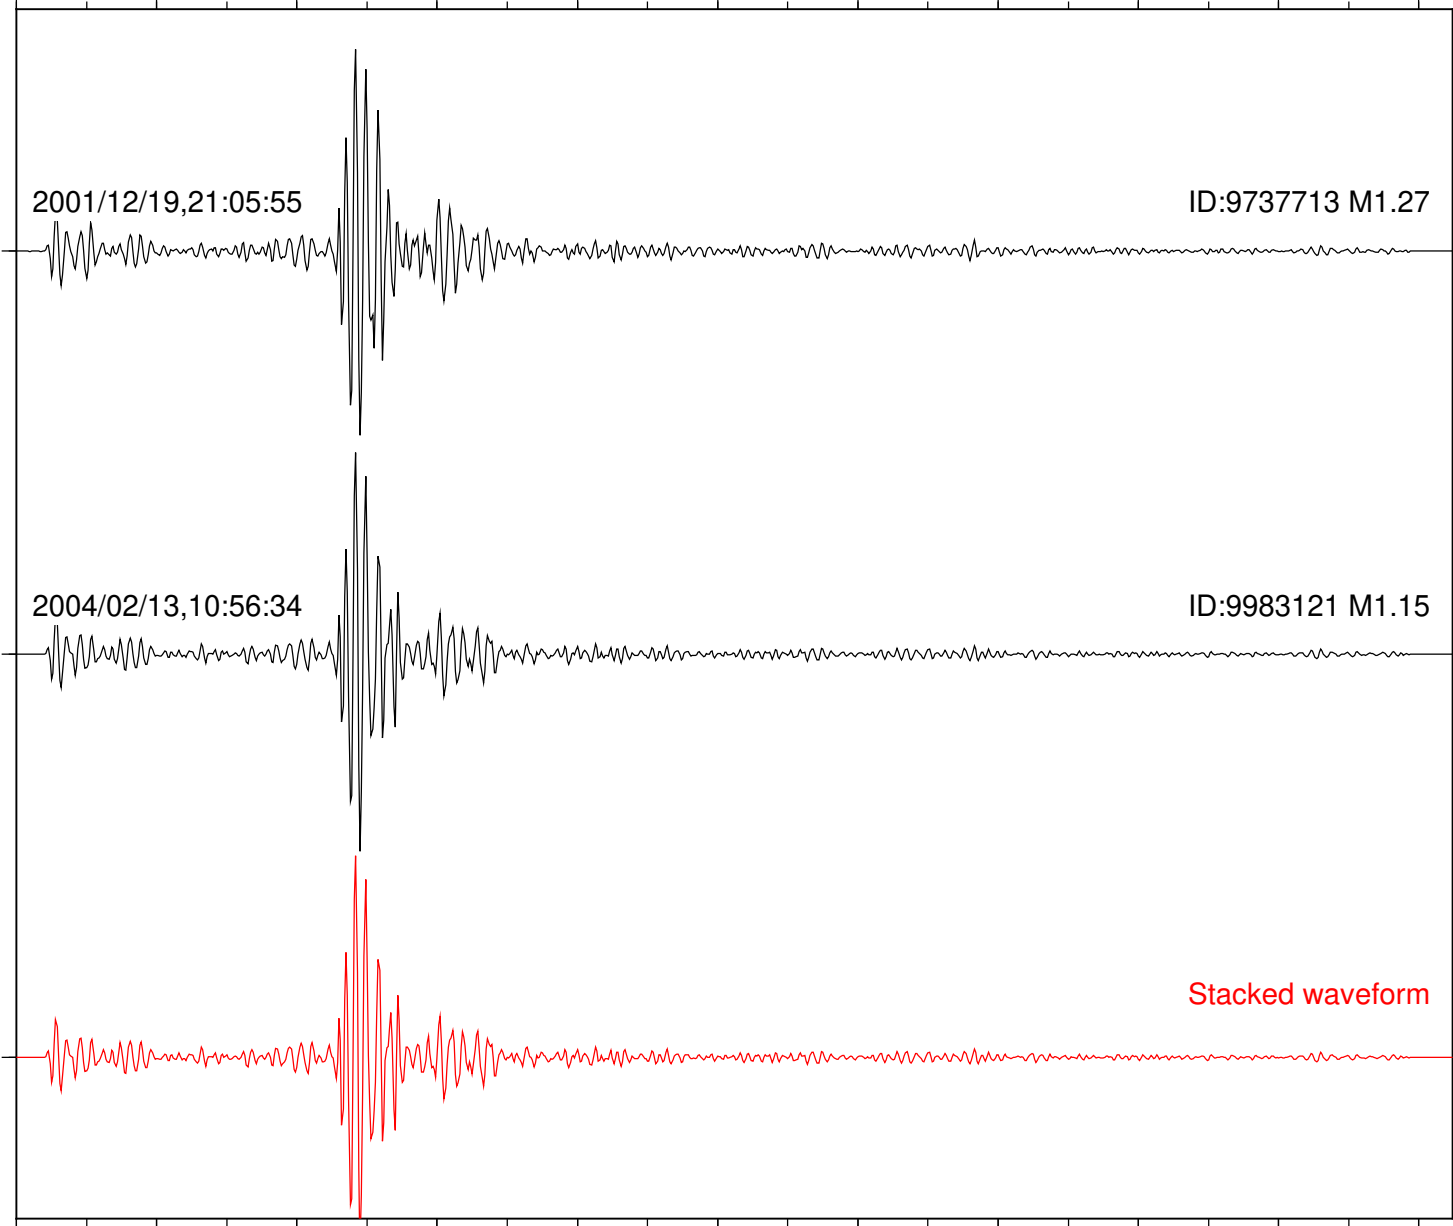

Station: BAC Com: EHZ

Focal depth: 15.74 km

Station: HMT2 Com: HHZ

Focal depth: 15.74 km

2001/12/19,21:05:53

ID:9737713 M1.27

2004/02/13,10:57:48

ID:9983121 M1.15

Stacked waveform

0 1 2 3 4 5 6 7 8 9 10

Elapsed time (s)

Station: KNW Com: HHZ

Focal depth: 15.74 km

2001/12/19,21:05:55

ID:9737713 M1.27

2004/02/13,10:56:34

ID:9983121 M1.15

Stacked waveform

0 1 2 3 4 5 6 7 8 9 10  
Elapsed time (s)

Station: PFO Com: HHZ

Focal depth: 15.74 km