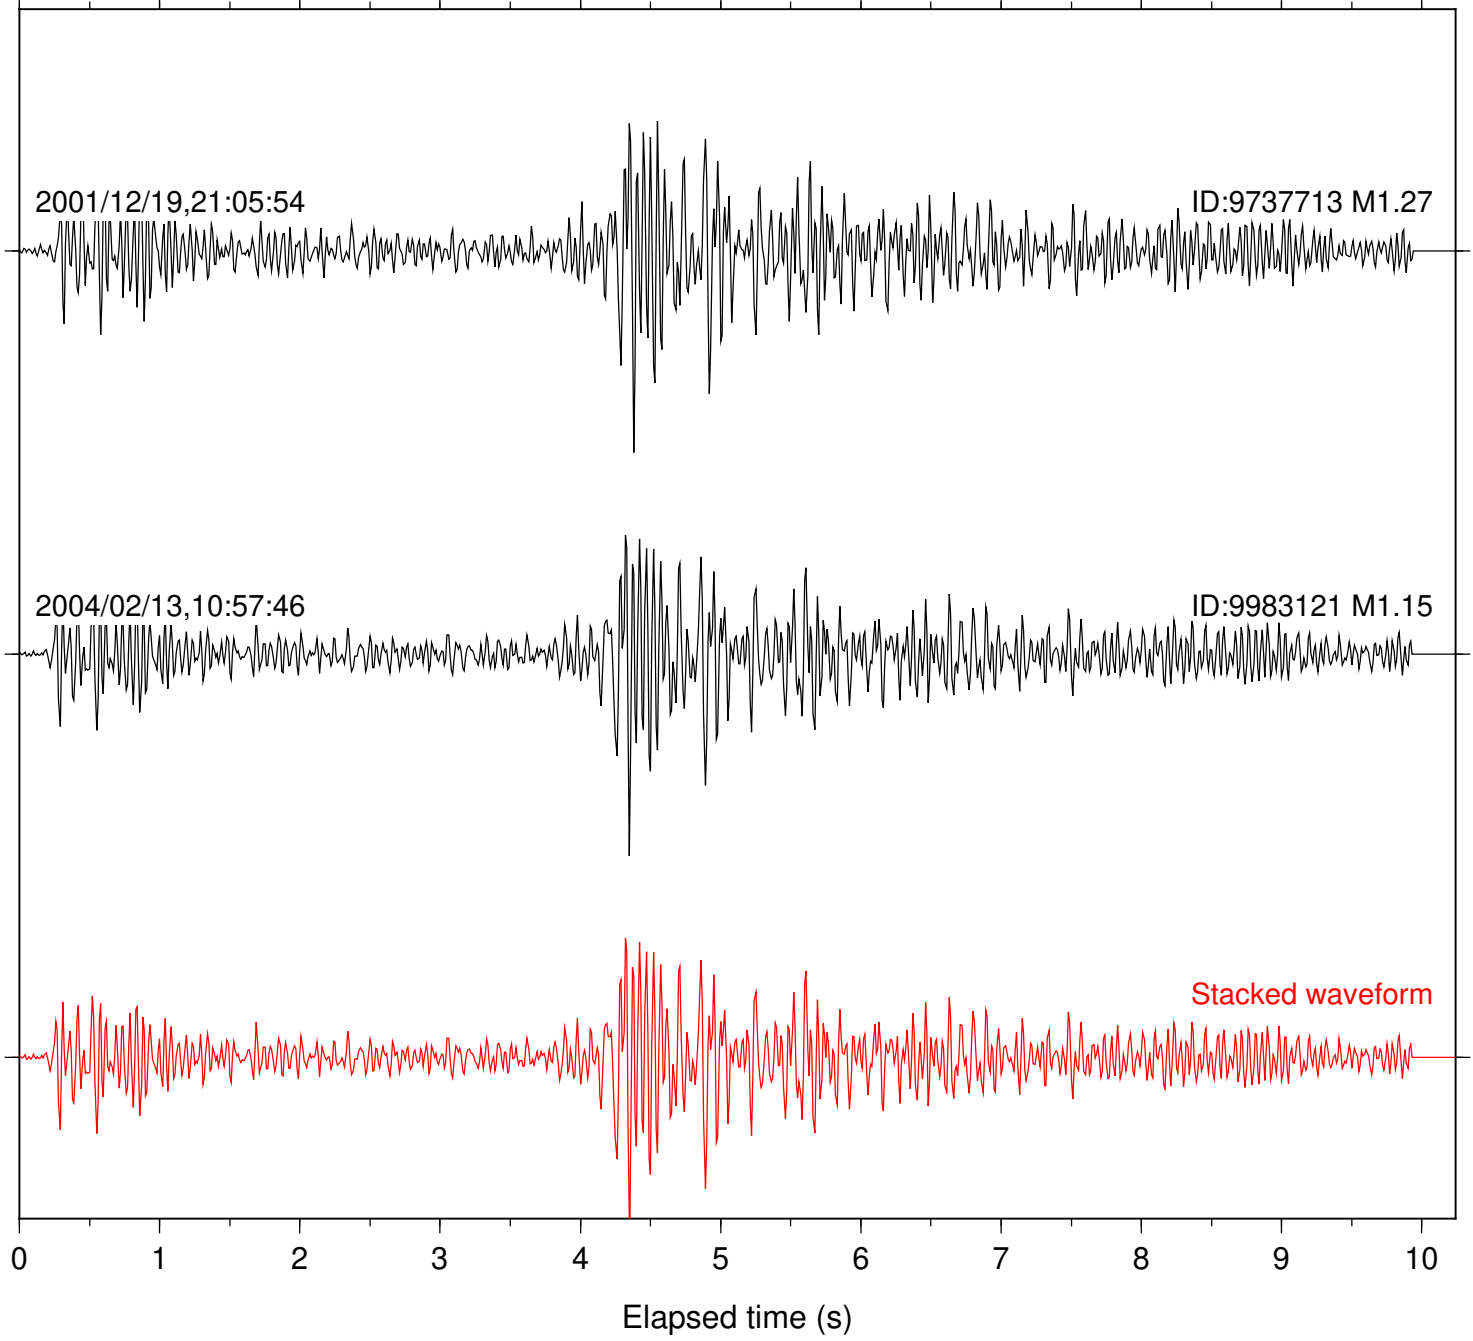

Station: BAC Com: EHZ

Focal depth: 15.74 km

Station: HMT2 Com: HHZ

Focal depth: 15.74 km

2001/12/19,21:05:53

ID:9737713 M1.27

2004/02/13,10:57:48

ID:9983121 M1.15

Stacked waveform

0 1 2 3 4 5 6 7 8 9 10

Elapsed time (s)

Station: KNW Com: HHZ

Focal depth: 15.74 km

2001/12/19,21:05:55

ID:9737713 M1.27

2004/02/13,10:56:34

ID:9983121 M1.15

Stacked waveform

0 1 2 3 4 5 6 7 8 9 10  
Elapsed time (s)

Station: PFO Com: HHZ

Focal depth: 15.74 km