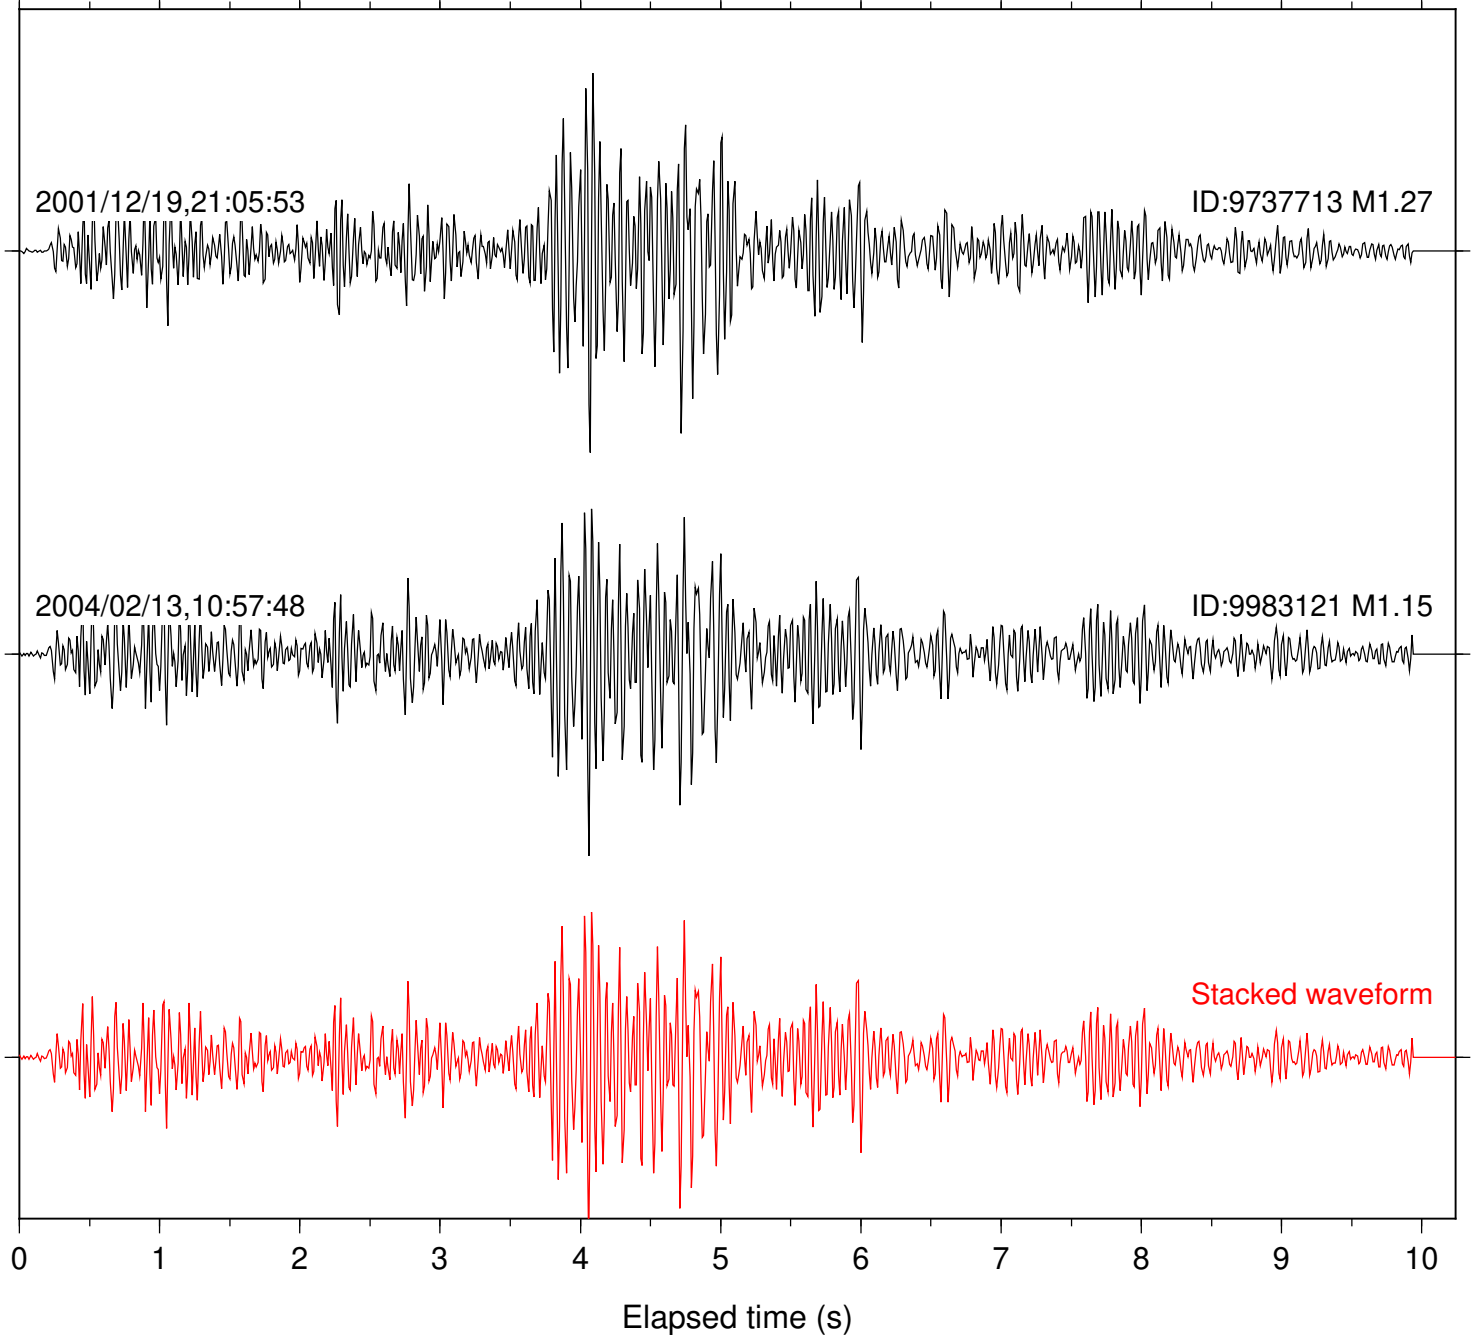

Station: BAC Com: EHZ

Focal depth: 15.74 km

Station: HMT2 Com: HHZ

Focal depth: 15.74 km

2001/12/19,21:05:53

ID:9737713 M1.27

2004/02/13,10:57:48

ID:9983121 M1.15

Stacked waveform

0 1 2 3 4 5 6 7 8 9 10

Elapsed time (s)

Station: KNW Com: HHZ

Focal depth: 15.74 km

2001/12/19,21:05:55

ID:9737713 M1.27

2004/02/13,10:56:34

ID:9983121 M1.15

Stacked waveform

0 1 2 3 4 5 6 7 8 9 10  
Elapsed time (s)

Station: PFO Com: HHZ

Focal depth: 15.74 km