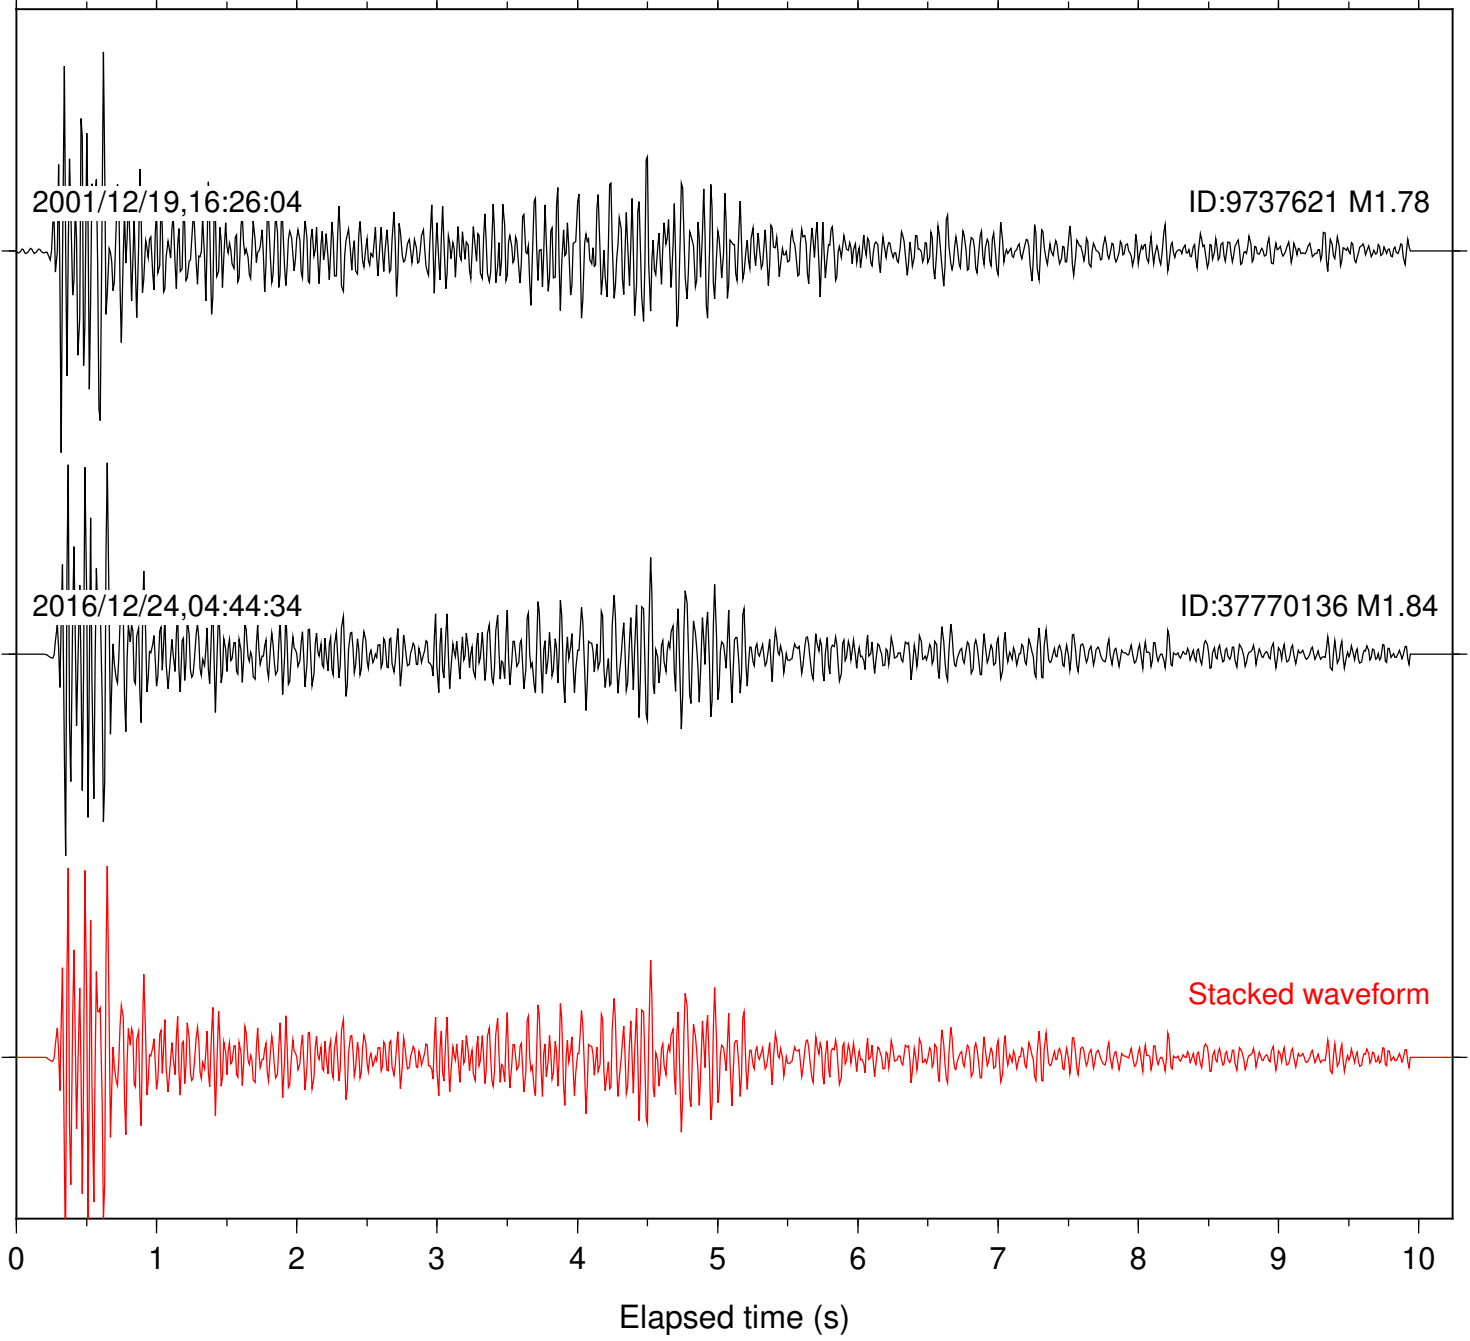

Station: BAC Com: EHZ

Focal depth: 16.59 km

Station: DGR Com: HHZ

Focal depth: 16.59 km

Station: FRD Com: HHZ

Focal depth: 16.59 km

Station: SND Com: HHZ

Focal depth: 16.59 km