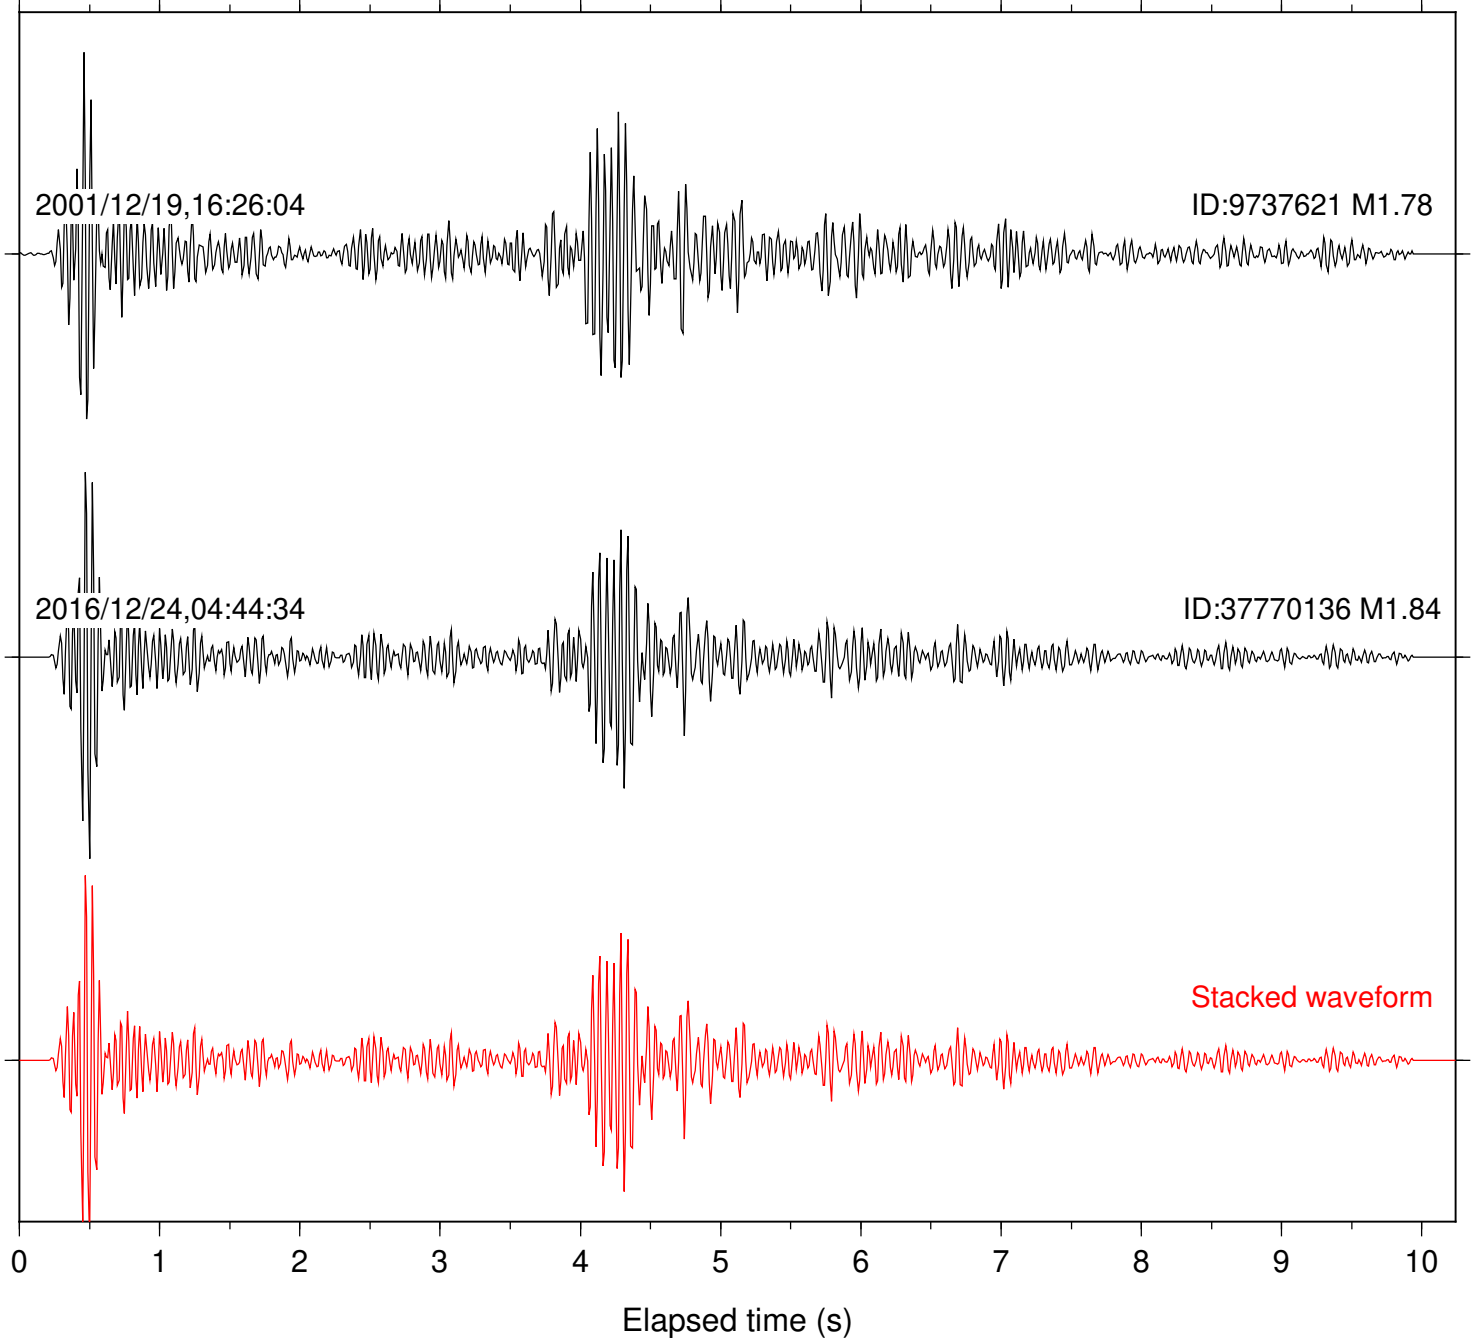

Station: BAC Com: EHZ

Focal depth: 16.59 km

Station: DGR Com: HHZ

Focal depth: 16.59 km

Station: FRD Com: HHZ

Focal depth: 16.59 km

Station: SND Com: HHZ

Focal depth: 16.59 km