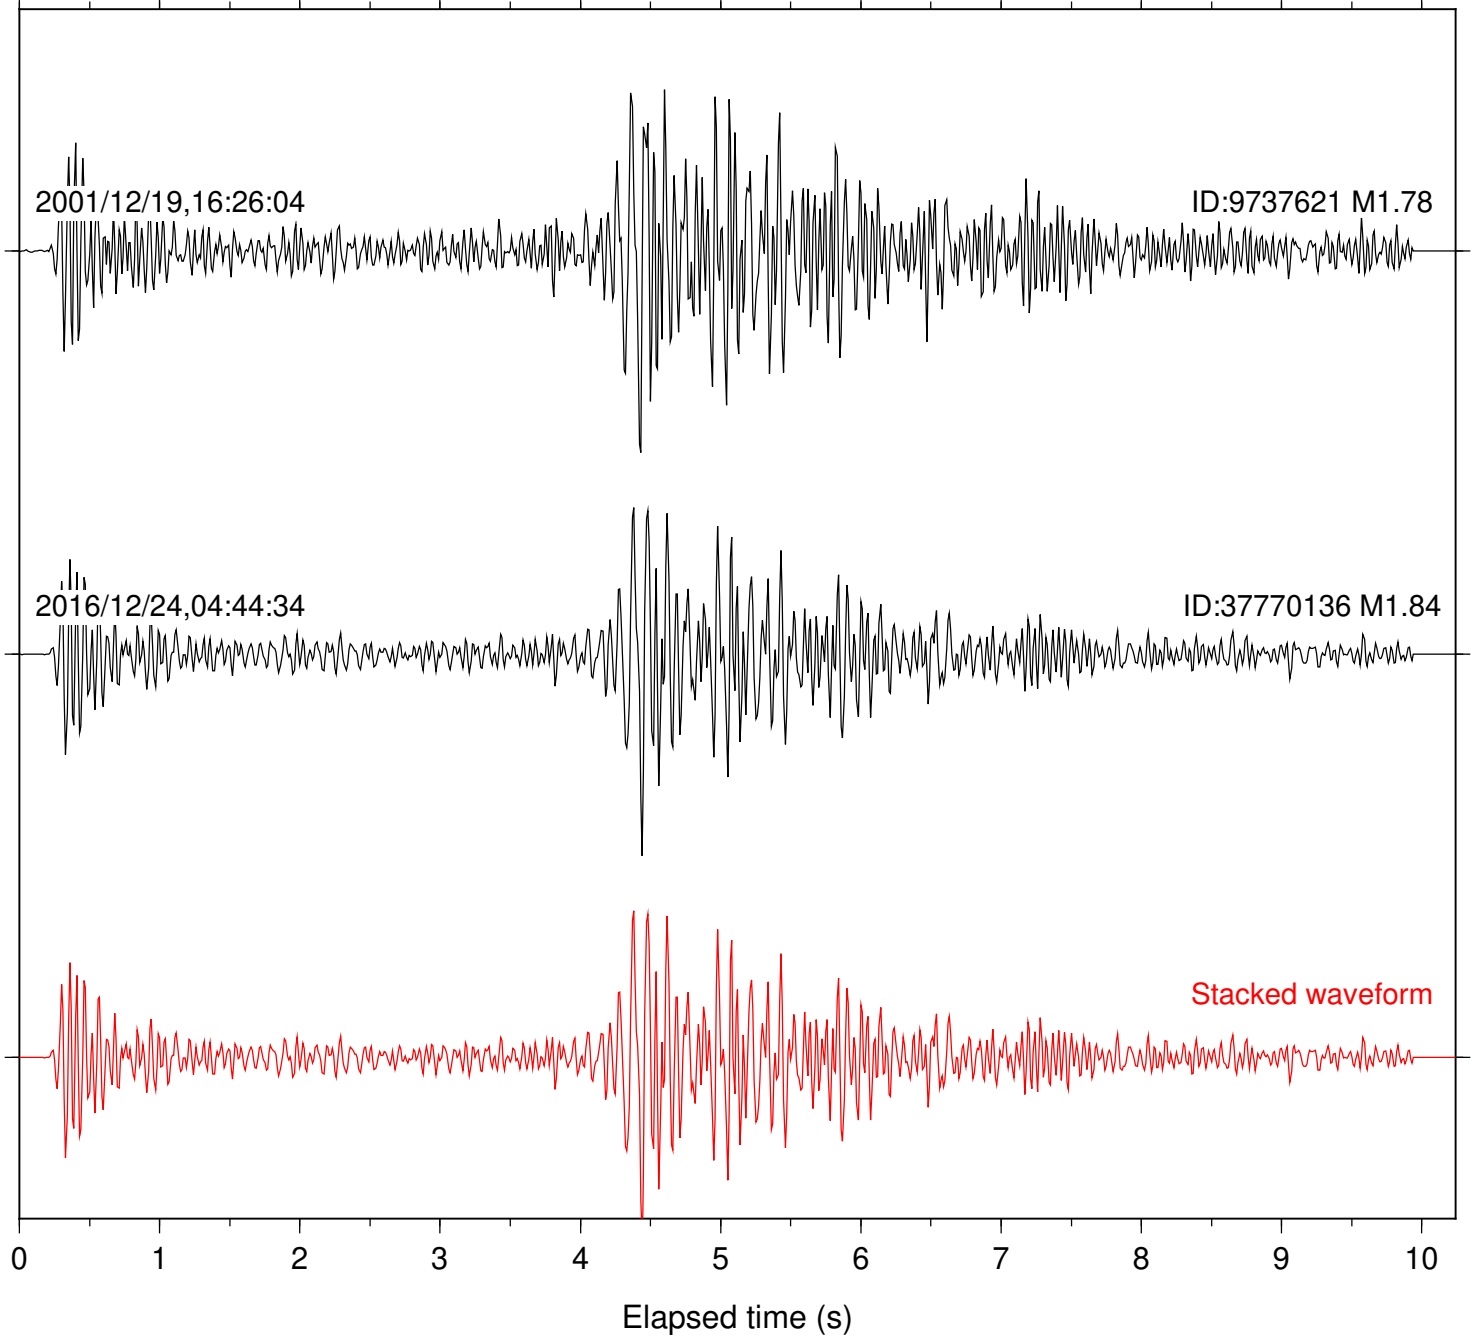

Station: BAC Com: EHZ

Focal depth: 16.59 km

Station: DGR Com: HHZ

Focal depth: 16.59 km

Station: FRD Com: HHZ

Focal depth: 16.59 km

Station: SND Com: HHZ

Focal depth: 16.59 km