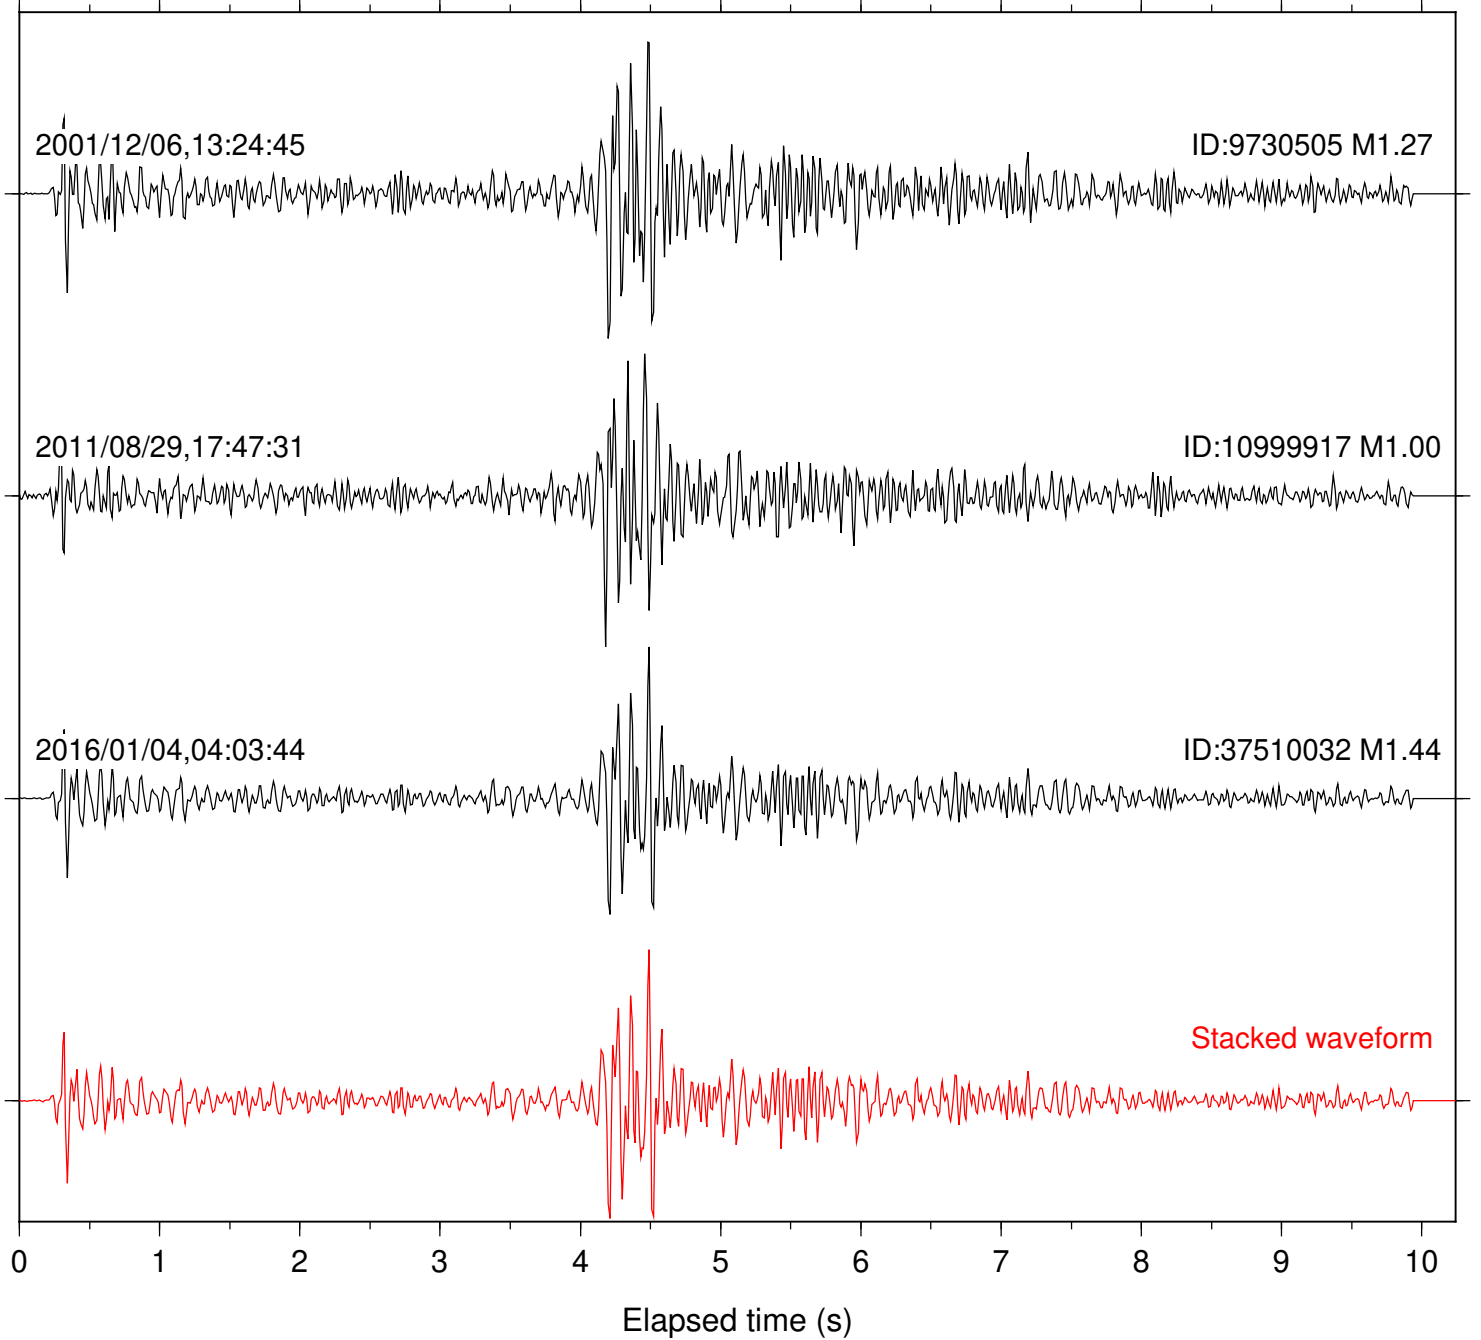

Station: B082 Com: EHZ

Focal depth: 16.22 km

Station: B084 Com: EHZ

Focal depth: 16.22 km

Station: B086 Com: EHZ

Focal depth: 16.22 km

Station: B087 Com: EHZ

Focal depth: 16.22 km

Station: B093 Com: EHZ

Focal depth: 16.22 km

Station: BAC Com: EHZ

Focal depth: 16.22 km

Station: CRY Com: HHZ

Focal depth: 16.22 km

Station: DGR Com: HHZ

Focal depth: 16.22 km

Station: FRD Com: HHZ

Focal depth: 16.22 km

2011/12/06,13:24:48

ID:9730505 M1.27

2011/08/29,17:47:31

ID:10999917 M1.00

2016/01/04,04:03:44

ID:37510032 M1.44

Stacked waveform

0 1 2 3 4 5 6 7 8 9 10
Elapsed time (s)

Station: KNW Com: HHZ

Focal depth: 16.22 km

2001/12/06,13:24:48

ID:9730505 M1.27

2016/01/04,04:03:44

ID:37510032 M1.44