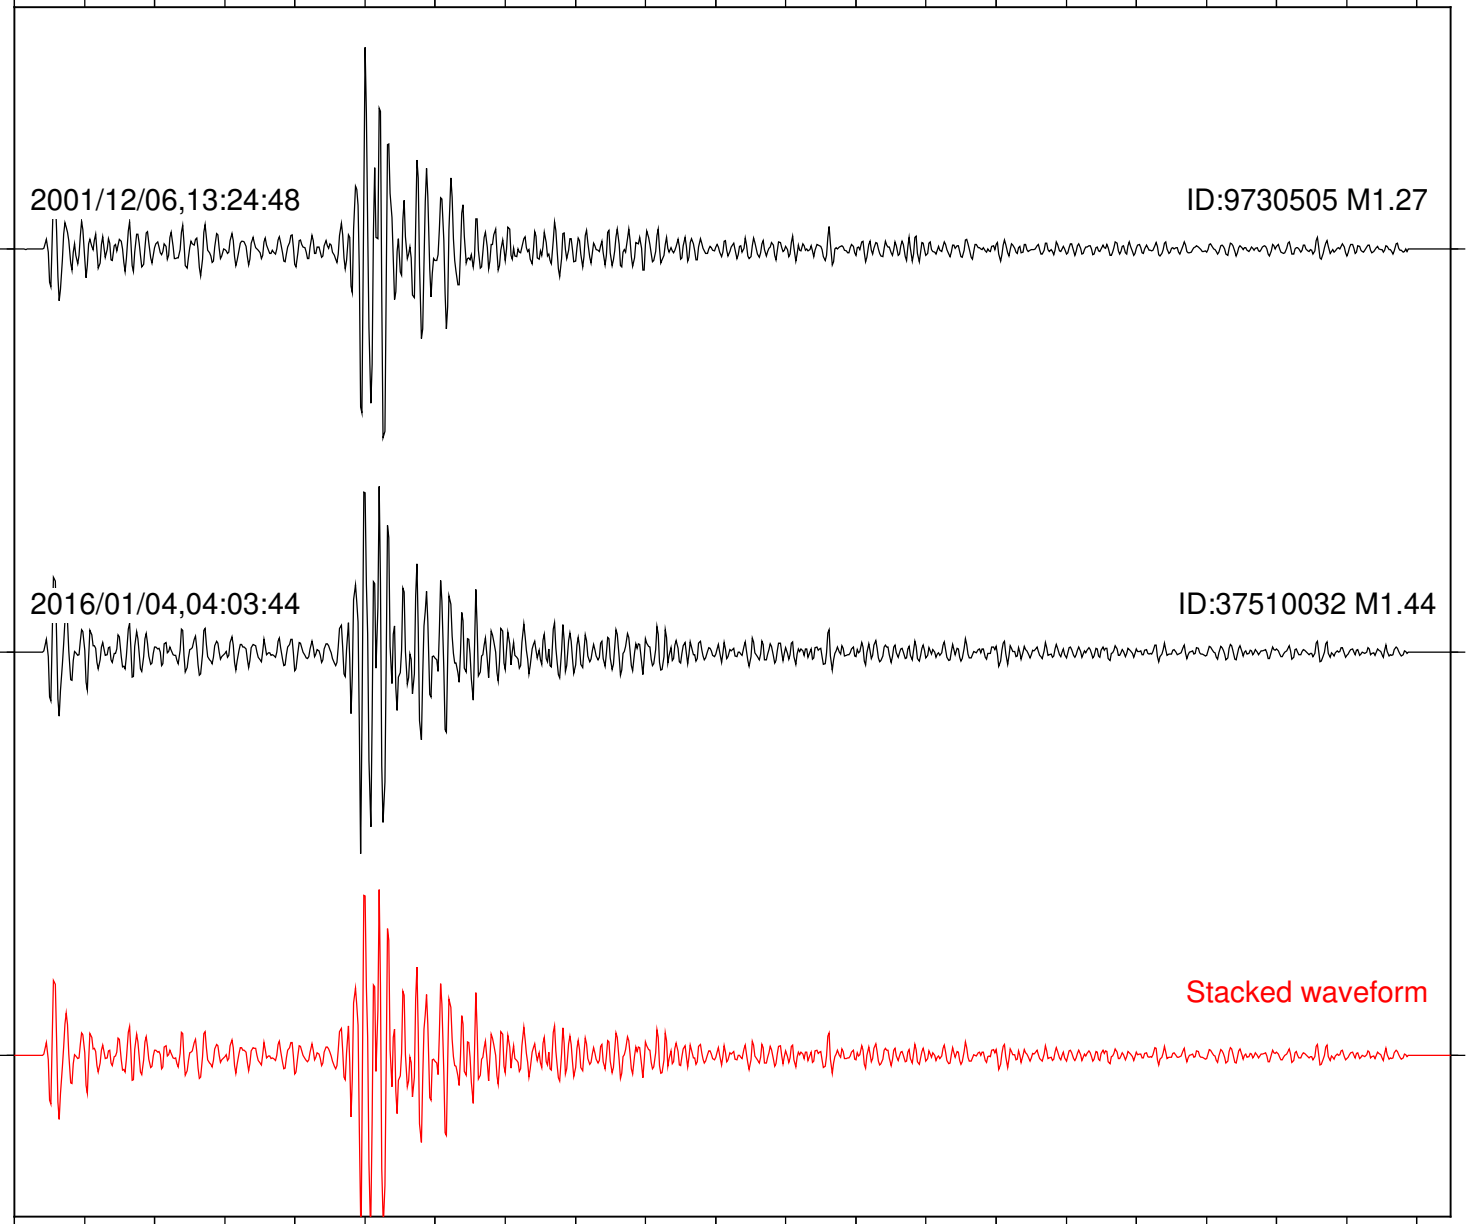

Station: B093 Com: EHZ

Focal depth: 16.22 km

Station: BAC Com: EHZ

Focal depth: 16.22 km

Station: CRY Com: HHZ

Focal depth: 16.22 km

Station: DGR Com: HHZ

Focal depth: 16.22 km

Station: FRD Com: HHZ

Focal depth: 16.22 km

2011/12/06,13:24:48

ID:9730505 M1.27

2011/08/29,17:47:31

ID:10999917 M1.00

2016/01/04,04:03:44

ID:37510032 M1.44

Stacked waveform

0 1 2 3 4 5 6 7 8 9 10
Elapsed time (s)

Station: KNW Com: HHZ

Focal depth: 16.22 km

2001/12/06,13:24:48

ID:9730505 M1.27

2016/01/04,04:03:44

ID:37510032 M1.44

Stacked waveform

0 1 2 3 4 5 6 7 8 9 10
Elapsed time (s)

Station: PFO Com: HHZ

Focal depth: 16.22 km

Station: SND Com: HHZ

Focal depth: 16.22 km