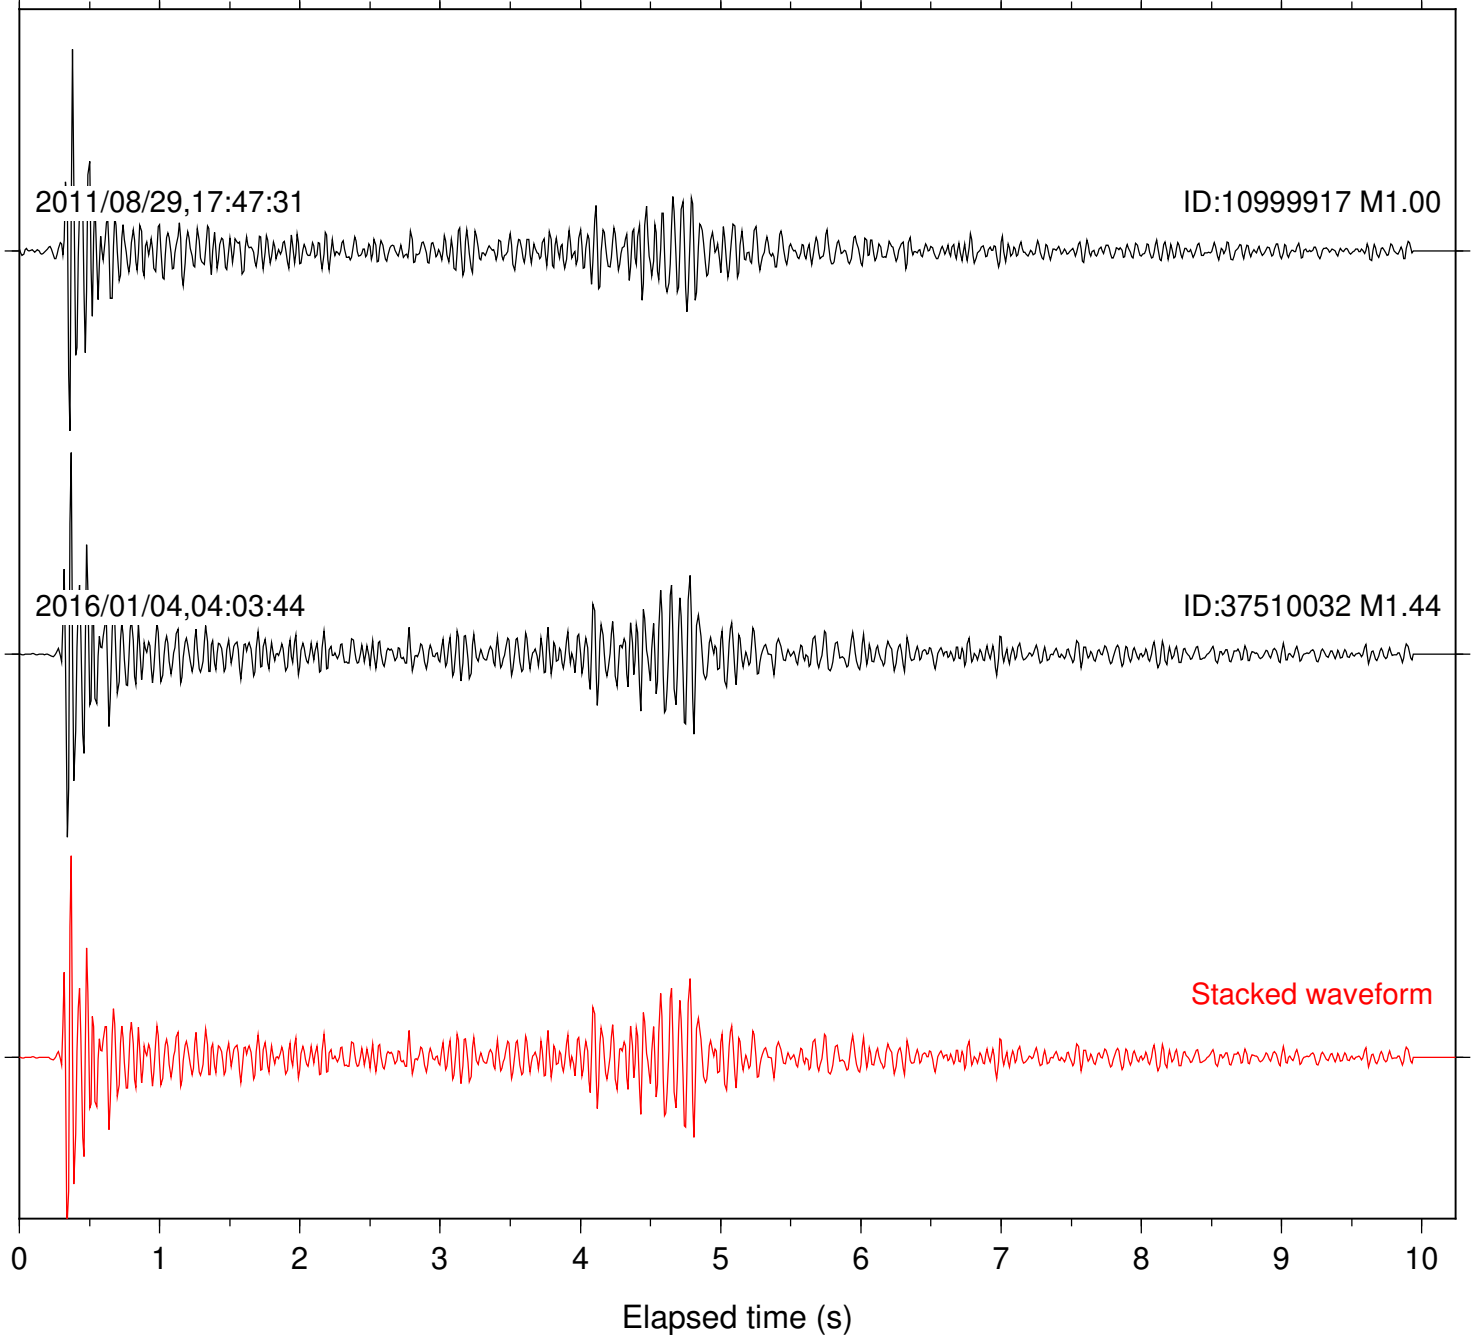

Station: B082 Com: EHZ

Focal depth: 16.22 km

Station: B084 Com: EHZ

Focal depth: 16.22 km

Station: B086 Com: EHZ

Focal depth: 16.22 km

Station: B087 Com: EHZ

Focal depth: 16.22 km

Station: B093 Com: EHZ

Focal depth: 16.22 km

Station: BAC Com: EHZ

Focal depth: 16.22 km

Station: CRY Com: HHZ

Focal depth: 16.22 km

Station: DGR Com: HHZ

Focal depth: 16.22 km

Station: FRD Com: HHZ

Focal depth: 16.22 km

2011/12/06,13:24:48

ID:9730505 M1.27

2011/08/29,17:47:31

ID:10999917 M1.00

2016/01/04,04:03:44

ID:37510032 M1.44

Stacked waveform

0 1 2 3 4 5 6 7 8 9 10
Elapsed time (s)

Station: KNW Com: HHZ

Focal depth: 16.22 km

2001/12/06,13:24:48

ID:9730505 M1.27

2016/01/04,04:03:44

ID:37510032 M1.44