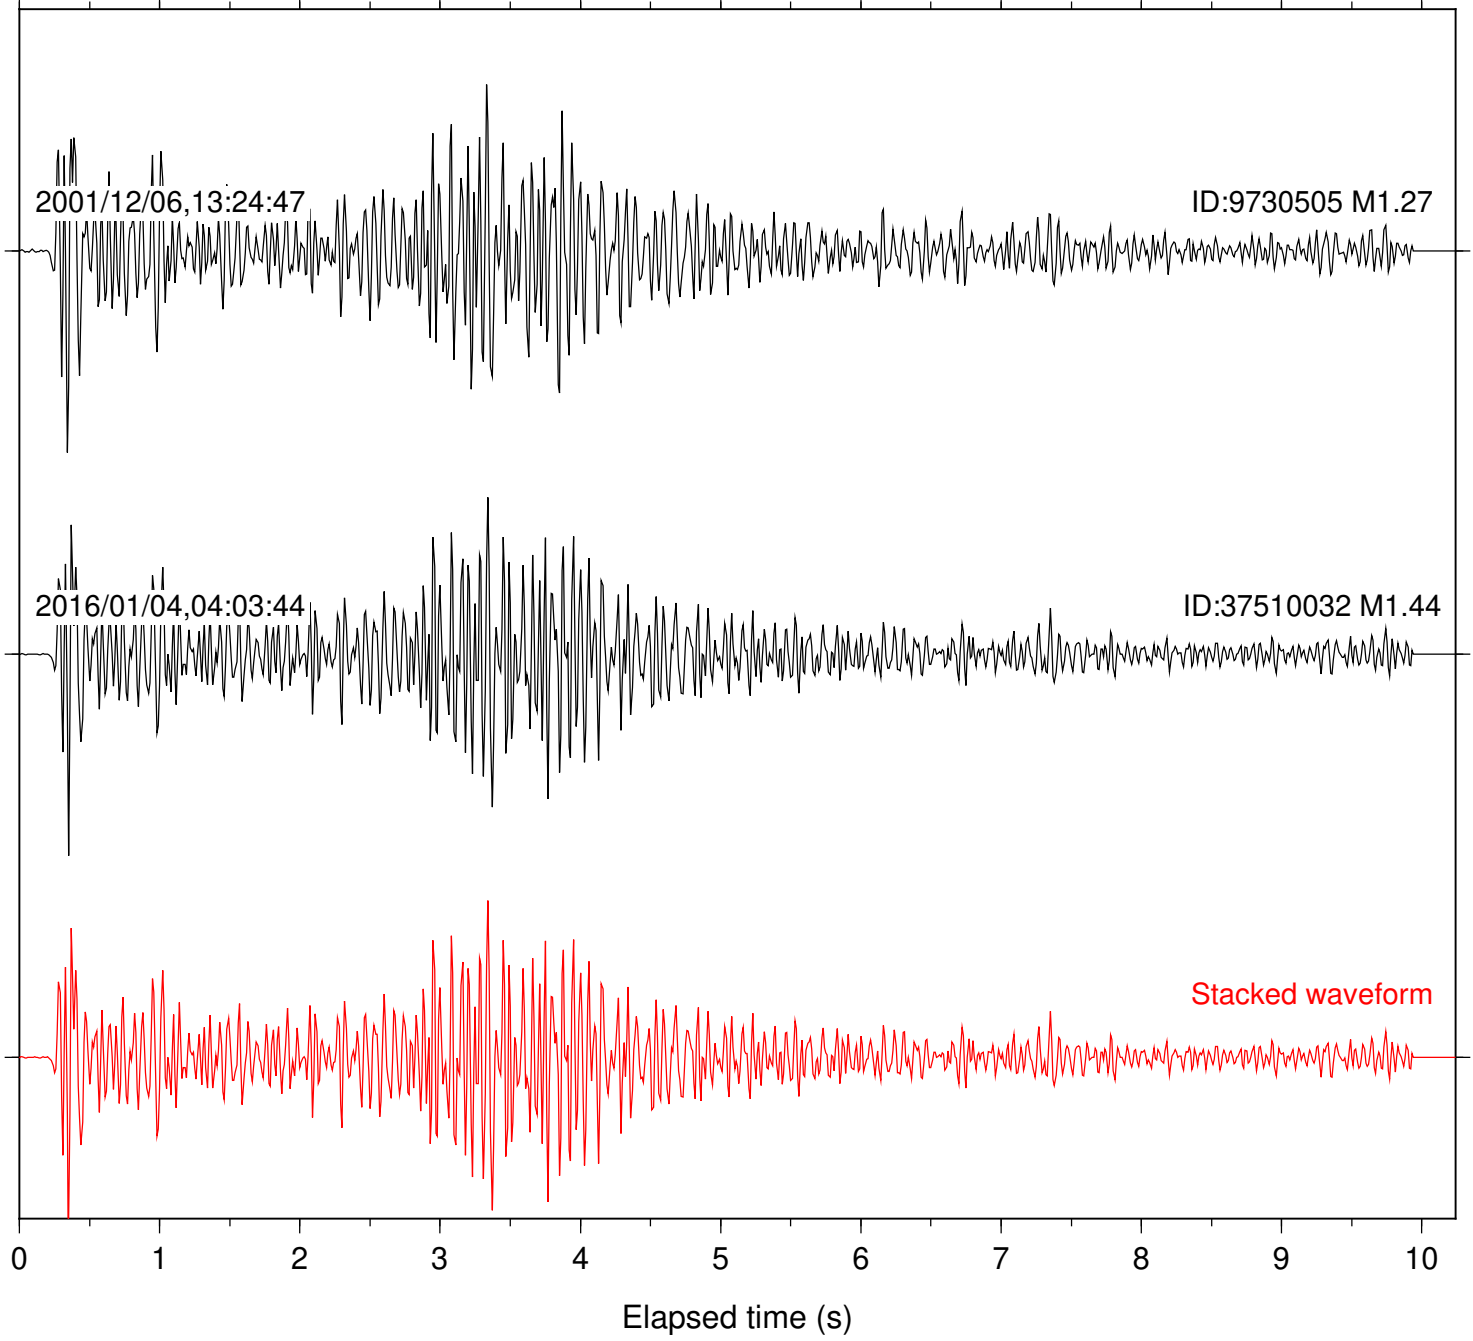

Station: B082 Com: EHZ

Focal depth: 16.22 km

Station: B084 Com: EHZ

Focal depth: 16.22 km

Station: B086 Com: EHZ

Focal depth: 16.22 km

Station: B087 Com: EHZ

Focal depth: 16.22 km

Station: B093 Com: EHZ

Focal depth: 16.22 km

Station: BAC Com: EHZ

Focal depth: 16.22 km

Station: CRY Com: HHZ

Focal depth: 16.22 km

Station: DGR Com: HHZ

Focal depth: 16.22 km

Station: FRD Com: HHZ

Focal depth: 16.22 km

2011/12/06,13:24:48

ID:9730505 M1.27

2011/08/29,17:47:31

ID:10999917 M1.00

2016/01/04,04:03:44

ID:37510032 M1.44

Stacked waveform

0 1 2 3 4 5 6 7 8 9 10
Elapsed time (s)

Station: KNW Com: HHZ

Focal depth: 16.22 km

2001/12/06,13:24:48

ID:9730505 M1.27

2016/01/04,04:03:44

ID:37510032 M1.44