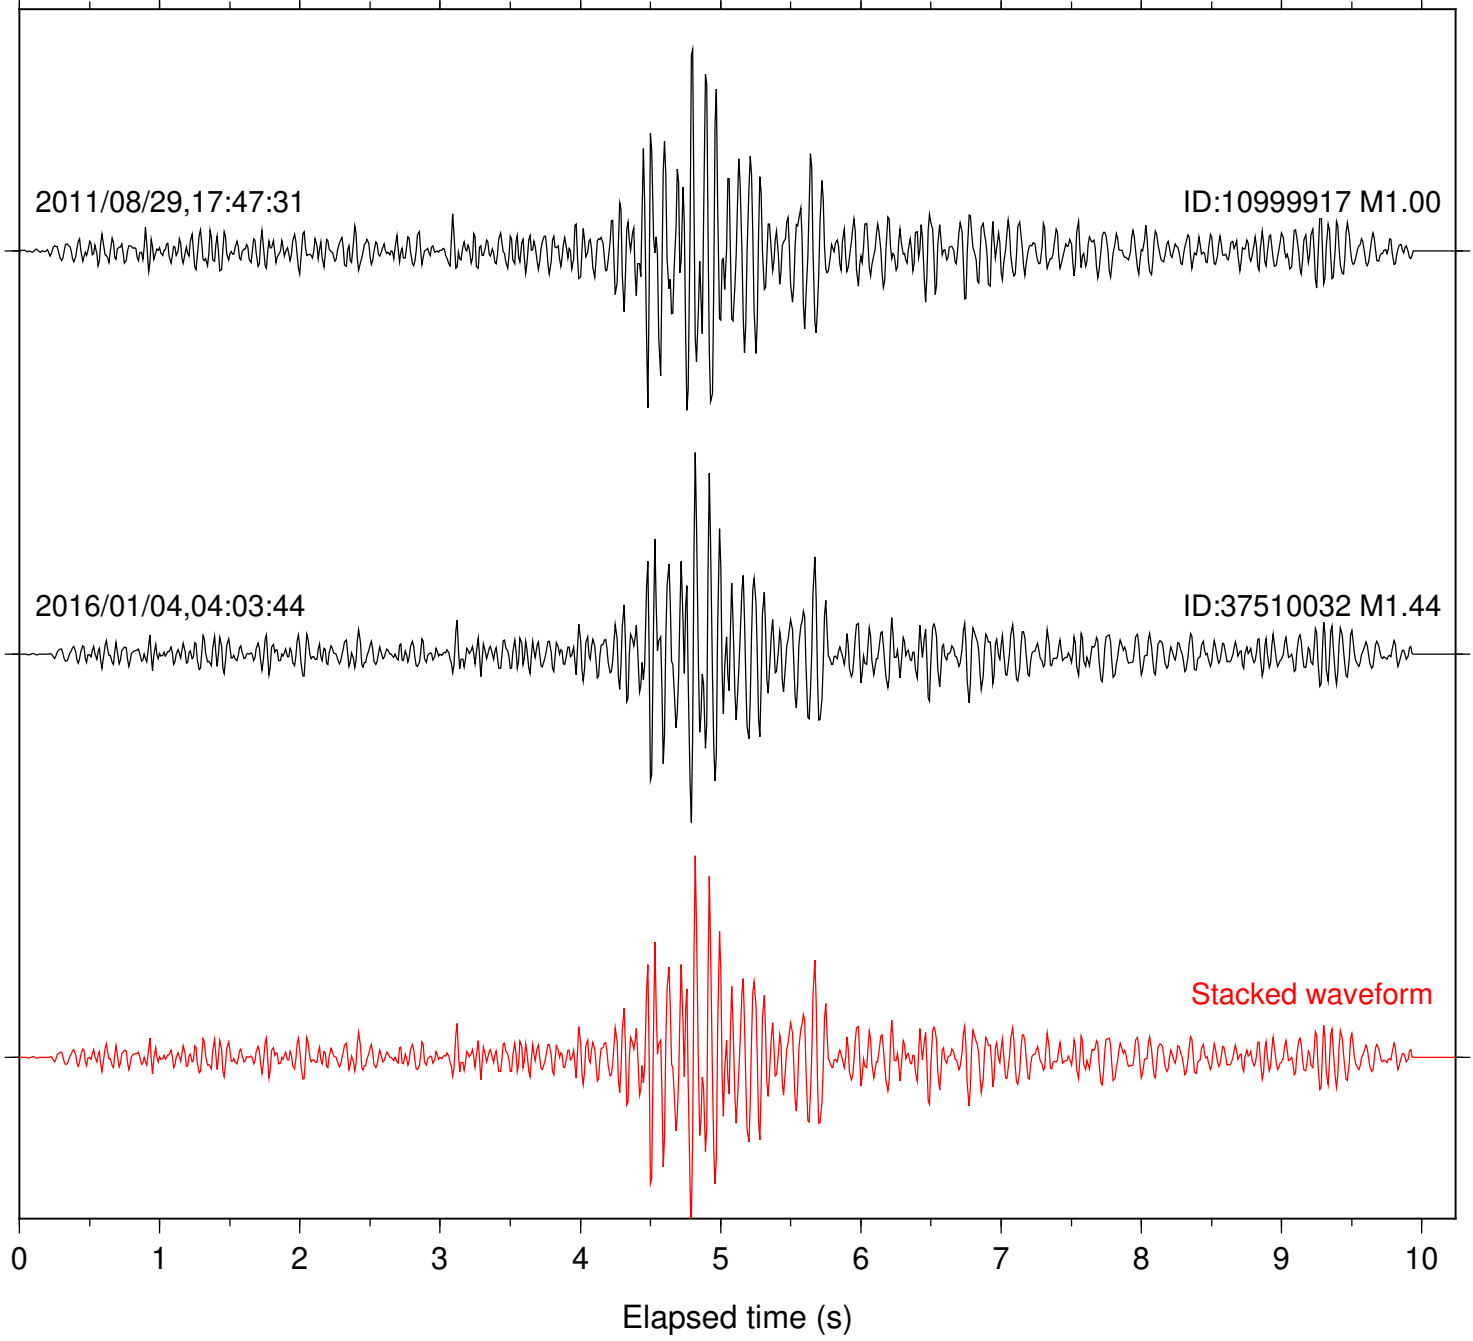

Station: B082 Com: EHZ

Focal depth: 16.22 km

Station: B084 Com: EHZ

Focal depth: 16.22 km

Station: B086 Com: EHZ

Focal depth: 16.22 km

Station: B087 Com: EHZ

Focal depth: 16.22 km

Station: B093 Com: EHZ

Focal depth: 16.22 km

Station: BAC Com: EHZ

Focal depth: 16.22 km

Station: CRY Com: HHZ

Focal depth: 16.22 km

Station: DGR Com: HHZ

Focal depth: 16.22 km

Station: FRD Com: HHZ

Focal depth: 16.22 km

2011/12/06,13:24:48

ID:9730505 M1.27

2011/08/29,17:47:31

ID:10999917 M1.00

2016/01/04,04:03:44

ID:37510032 M1.44

Stacked waveform

0 1 2 3 4 5 6 7 8 9 10
Elapsed time (s)

Station: KNW Com: HHZ

Focal depth: 16.22 km

2001/12/06,13:24:48

ID:9730505 M1.27

2016/01/04,04:03:44

ID:37510032 M1.44