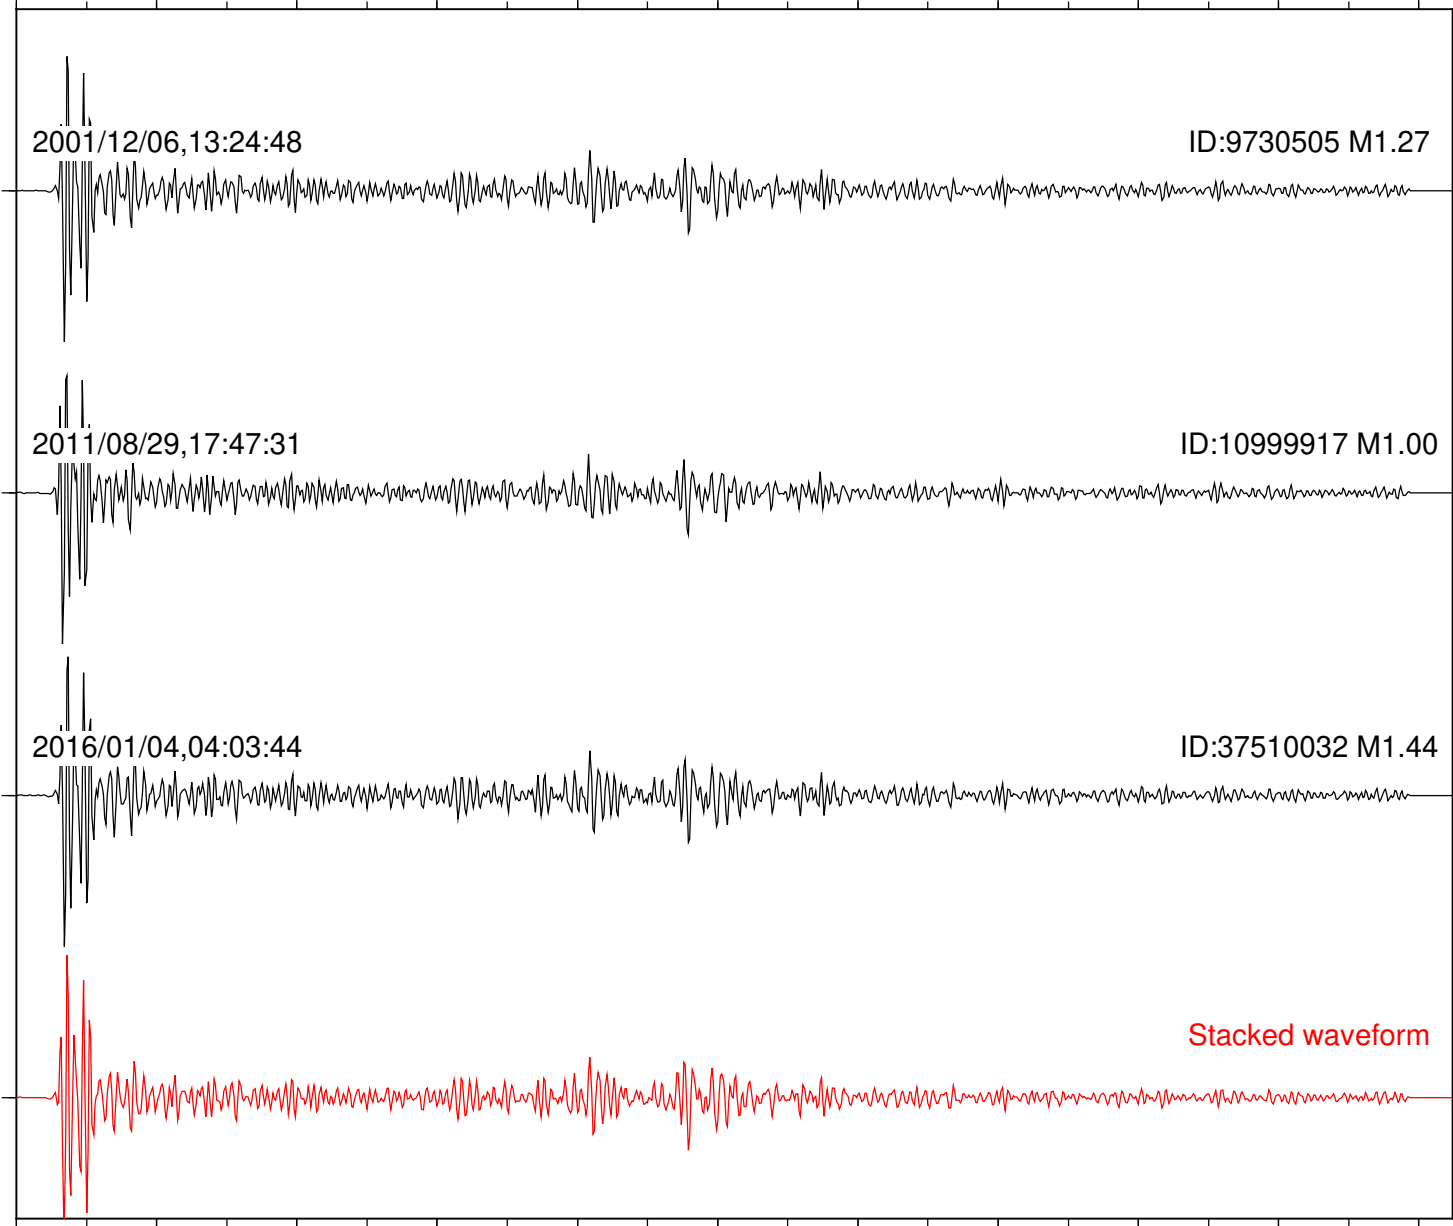

Station: B082 Com: EHZ

Focal depth: 16.22 km

Station: B084 Com: EHZ

Focal depth: 16.22 km

Station: B086 Com: EHZ

Focal depth: 16.22 km

Station: B087 Com: EHZ

Focal depth: 16.22 km

Station: B093 Com: EHZ

Focal depth: 16.22 km

Station: BAC Com: EHZ

Focal depth: 16.22 km

Station: CRY Com: HHZ

Focal depth: 16.22 km

Station: DGR Com: HHZ

Focal depth: 16.22 km

Station: FRD Com: HHZ

Focal depth: 16.22 km

2011/12/06,13:24:48

ID:9730505 M1.27

2011/08/29,17:47:31

ID:10999917 M1.00

2016/01/04,04:03:44

ID:37510032 M1.44

Stacked waveform

0 1 2 3 4 5 6 7 8 9 10
Elapsed time (s)

Station: KNW Com: HHZ

Focal depth: 16.22 km

2001/12/06,13:24:48

ID:9730505 M1.27

2016/01/04,04:03:44

ID:37510032 M1.44