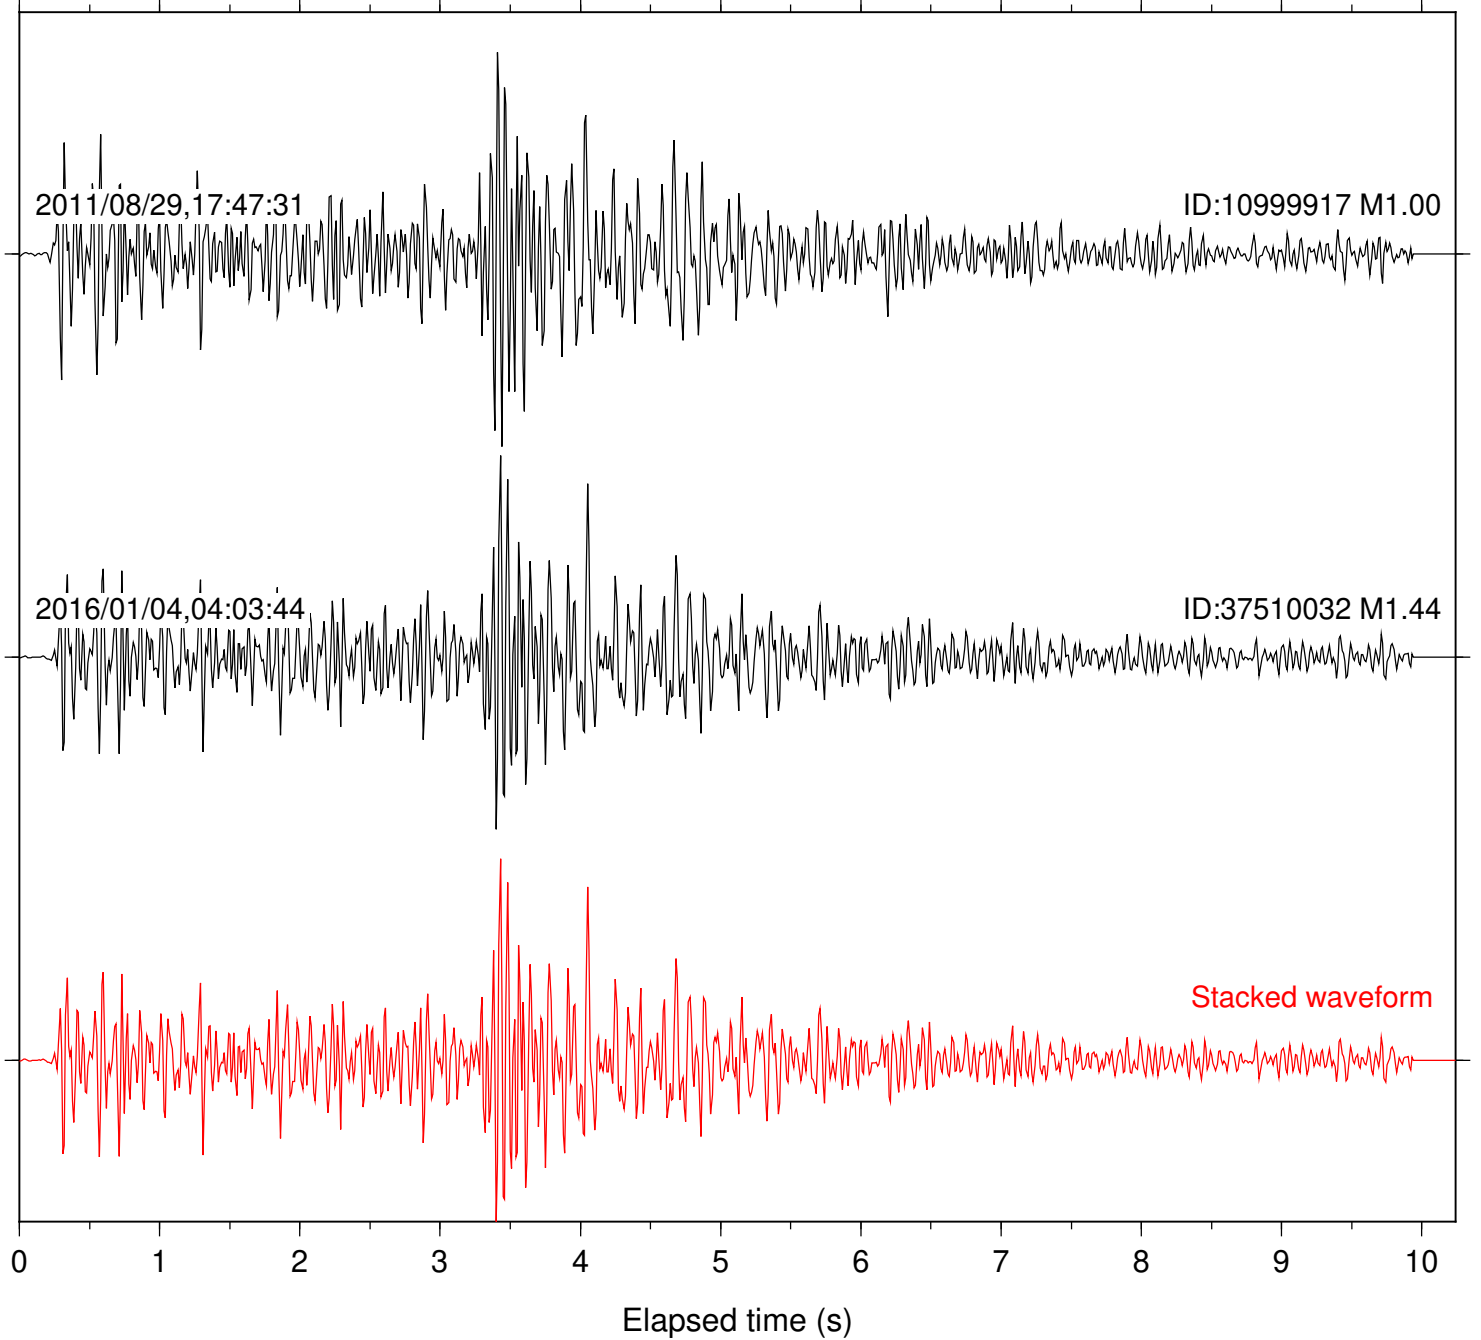

Station: B082 Com: EHZ

Focal depth: 16.22 km

Station: B084 Com: EHZ

Focal depth: 16.22 km

Station: B086 Com: EHZ

Focal depth: 16.22 km

Station: B087 Com: EHZ

Focal depth: 16.22 km

Station: B093 Com: EHZ

Focal depth: 16.22 km

Station: BAC Com: EHZ

Focal depth: 16.22 km

Station: CRY Com: HHZ

Focal depth: 16.22 km

Station: DGR Com: HHZ

Focal depth: 16.22 km

Station: FRD Com: HHZ

Focal depth: 16.22 km

2011/12/06,13:24:48

ID:9730505 M1.27

2011/08/29,17:47:31

ID:10999917 M1.00

2016/01/04,04:03:44

ID:37510032 M1.44

Stacked waveform

0 1 2 3 4 5 6 7 8 9 10
Elapsed time (s)

Station: KNW Com: HHZ

Focal depth: 16.22 km

2001/12/06,13:24:48

ID:9730505 M1.27

2016/01/04,04:03:44

ID:37510032 M1.44