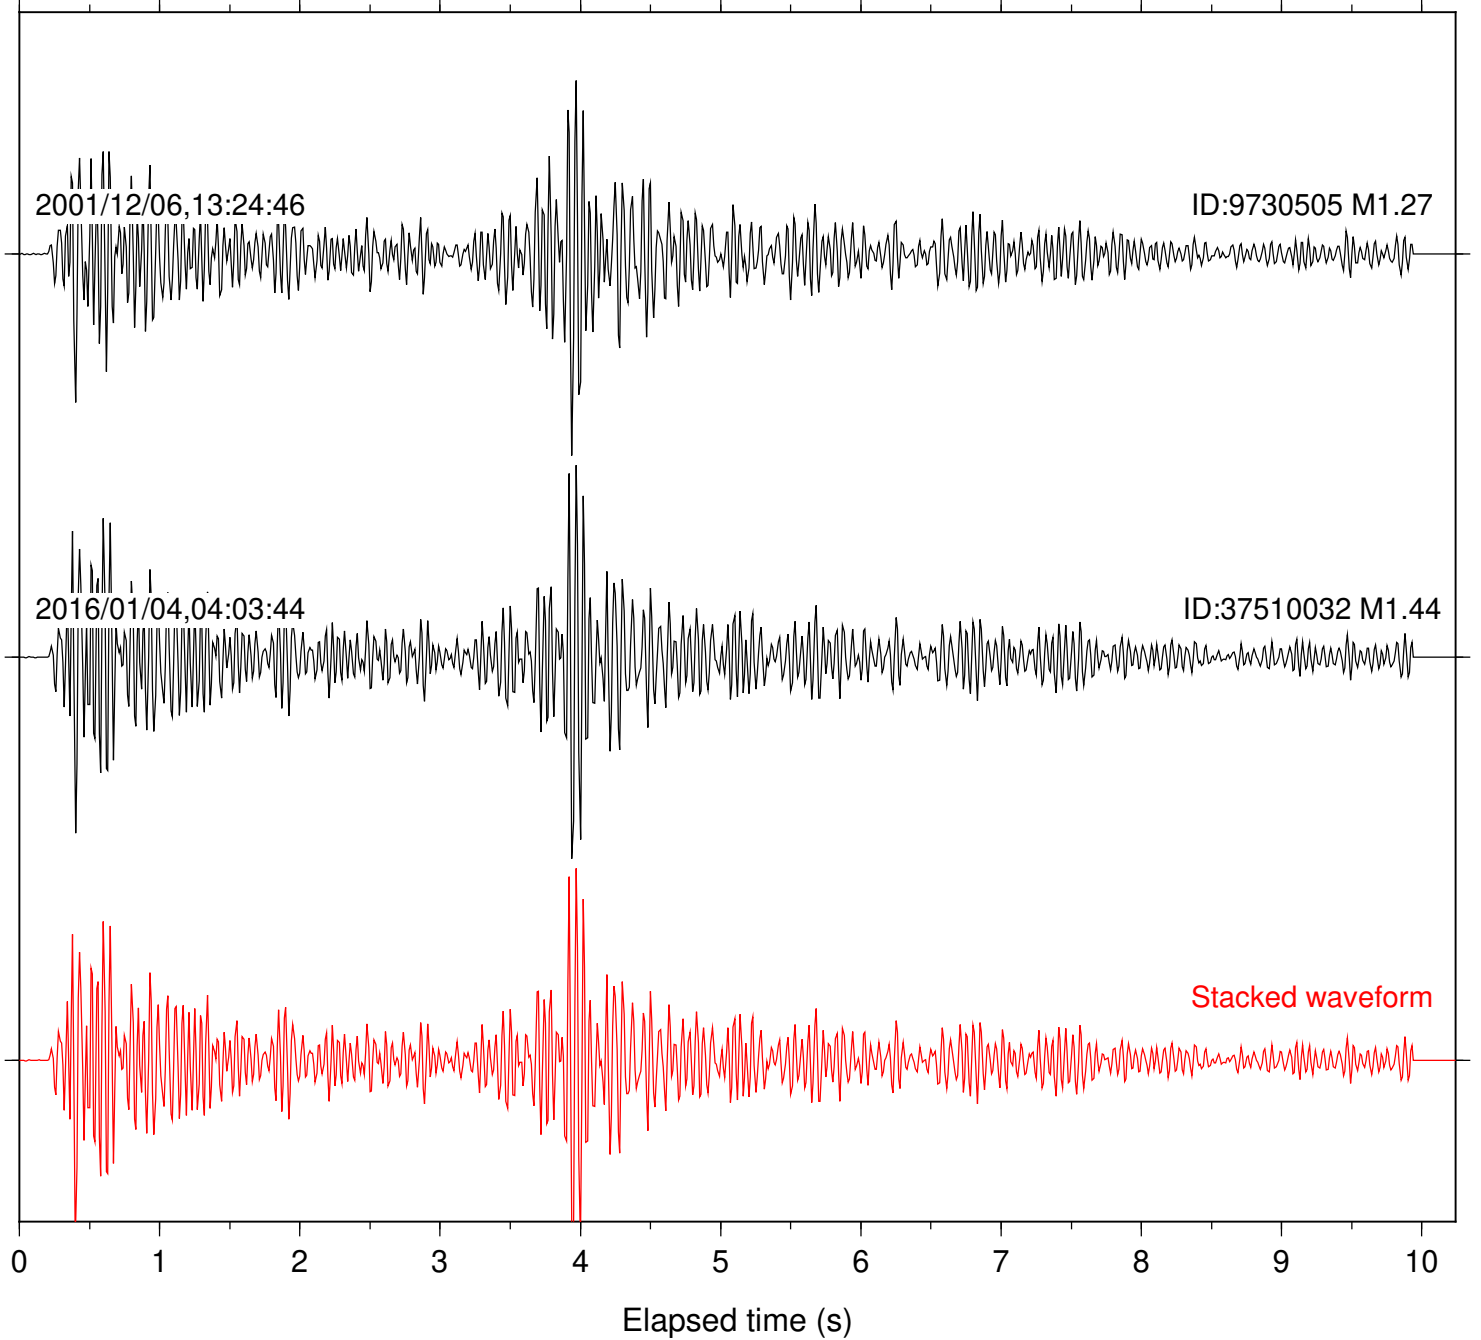

Station: B082 Com: EHZ

Focal depth: 16.22 km

Station: B084 Com: EHZ

Focal depth: 16.22 km

Station: B086 Com: EHZ

Focal depth: 16.22 km

Station: B087 Com: EHZ

Focal depth: 16.22 km

Station: B093 Com: EHZ

Focal depth: 16.22 km

Station: BAC Com: EHZ

Focal depth: 16.22 km

Station: CRY Com: HHZ

Focal depth: 16.22 km

Station: DGR Com: HHZ

Focal depth: 16.22 km

Station: FRD Com: HHZ

Focal depth: 16.22 km

2011/12/06,13:24:48

ID:9730505 M1.27

2011/08/29,17:47:31

ID:10999917 M1.00

2016/01/04,04:03:44

ID:37510032 M1.44

Stacked waveform

0 1 2 3 4 5 6 7 8 9 10
Elapsed time (s)

Station: KNW Com: HHZ

Focal depth: 16.22 km

2001/12/06,13:24:48

ID:9730505 M1.27

2016/01/04,04:03:44

ID:37510032 M1.44