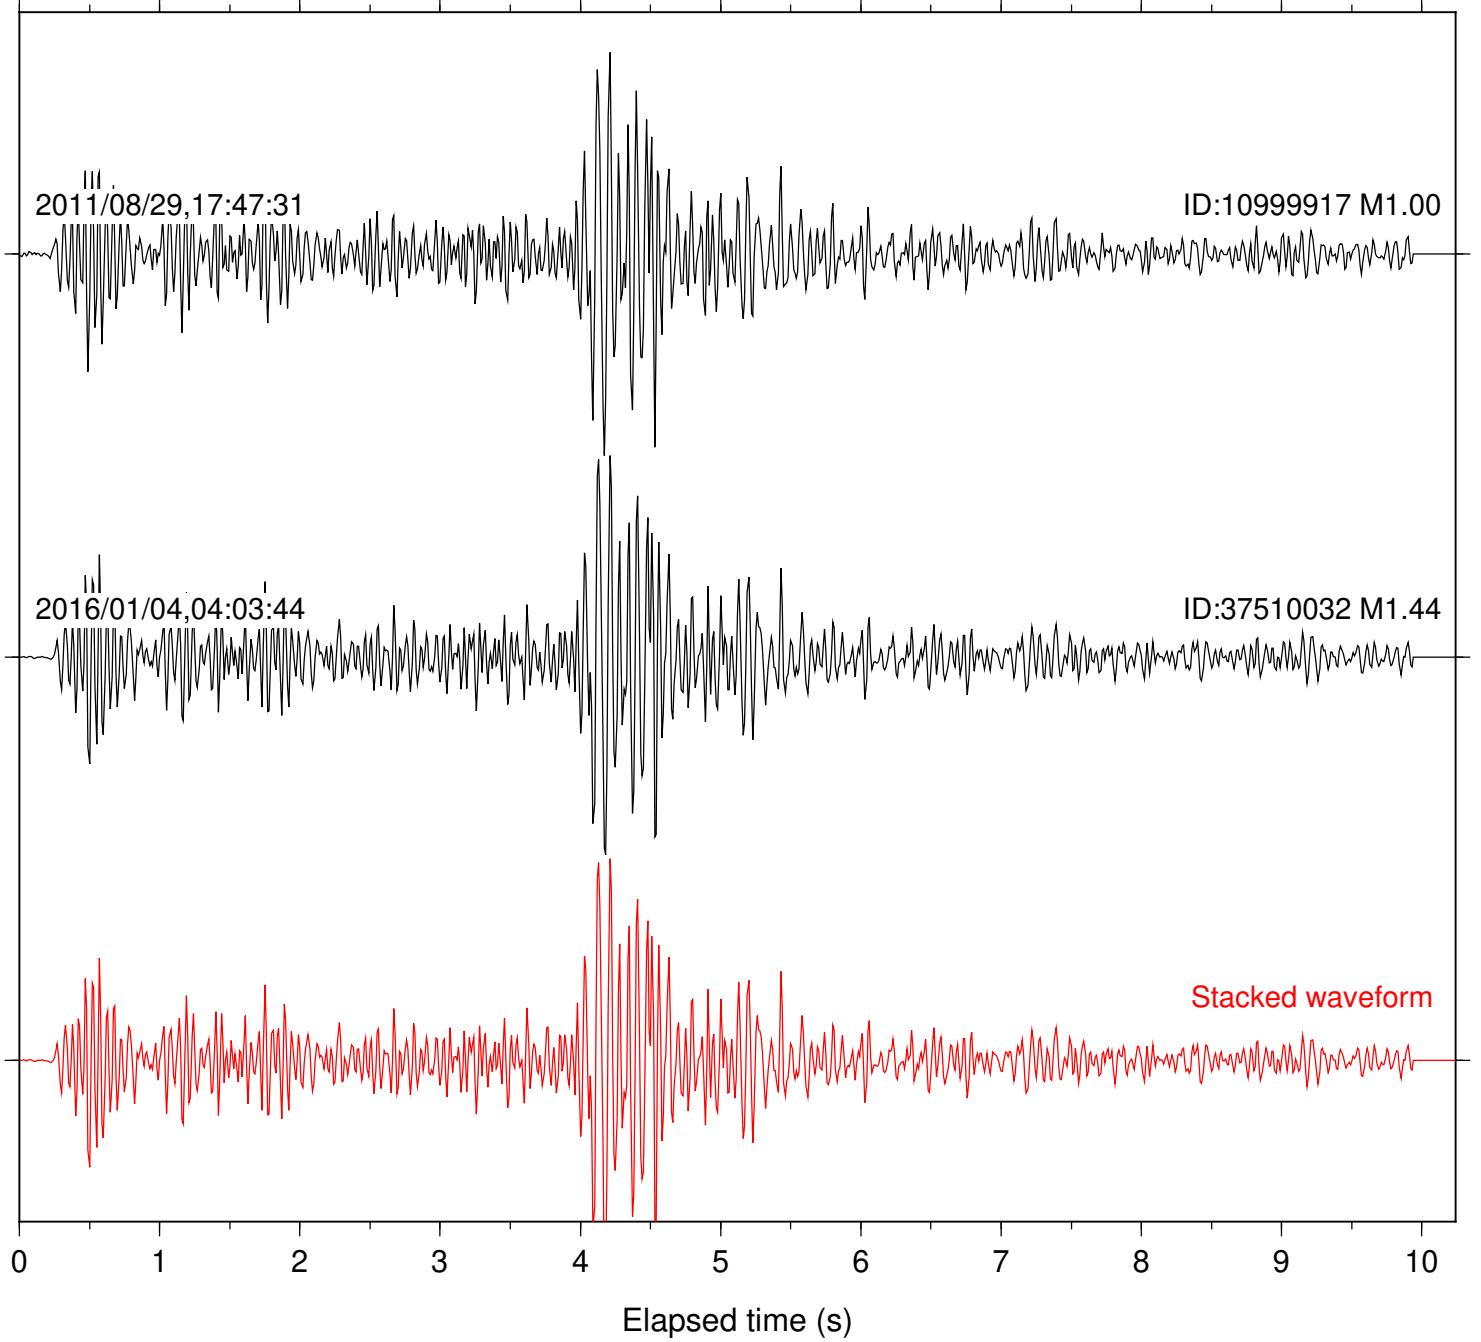

Station: B082 Com: EHZ

Focal depth: 16.22 km

Station: B084 Com: EHZ

Focal depth: 16.22 km

Station: B086 Com: EHZ

Focal depth: 16.22 km

Station: B087 Com: EHZ

Focal depth: 16.22 km

Station: B093 Com: EHZ

Focal depth: 16.22 km

Station: BAC Com: EHZ

Focal depth: 16.22 km

Station: CRY Com: HHZ

Focal depth: 16.22 km

Station: DGR Com: HHZ

Focal depth: 16.22 km

Station: FRD Com: HHZ

Focal depth: 16.22 km

2011/12/06,13:24:48

ID:9730505 M1.27

2011/08/29,17:47:31

ID:10999917 M1.00

2016/01/04,04:03:44

ID:37510032 M1.44

Stacked waveform

0 1 2 3 4 5 6 7 8 9 10
Elapsed time (s)

Station: KNW Com: HHZ

Focal depth: 16.22 km

2001/12/06,13:24:48

ID:9730505 M1.27

2016/01/04,04:03:44

ID:37510032 M1.44