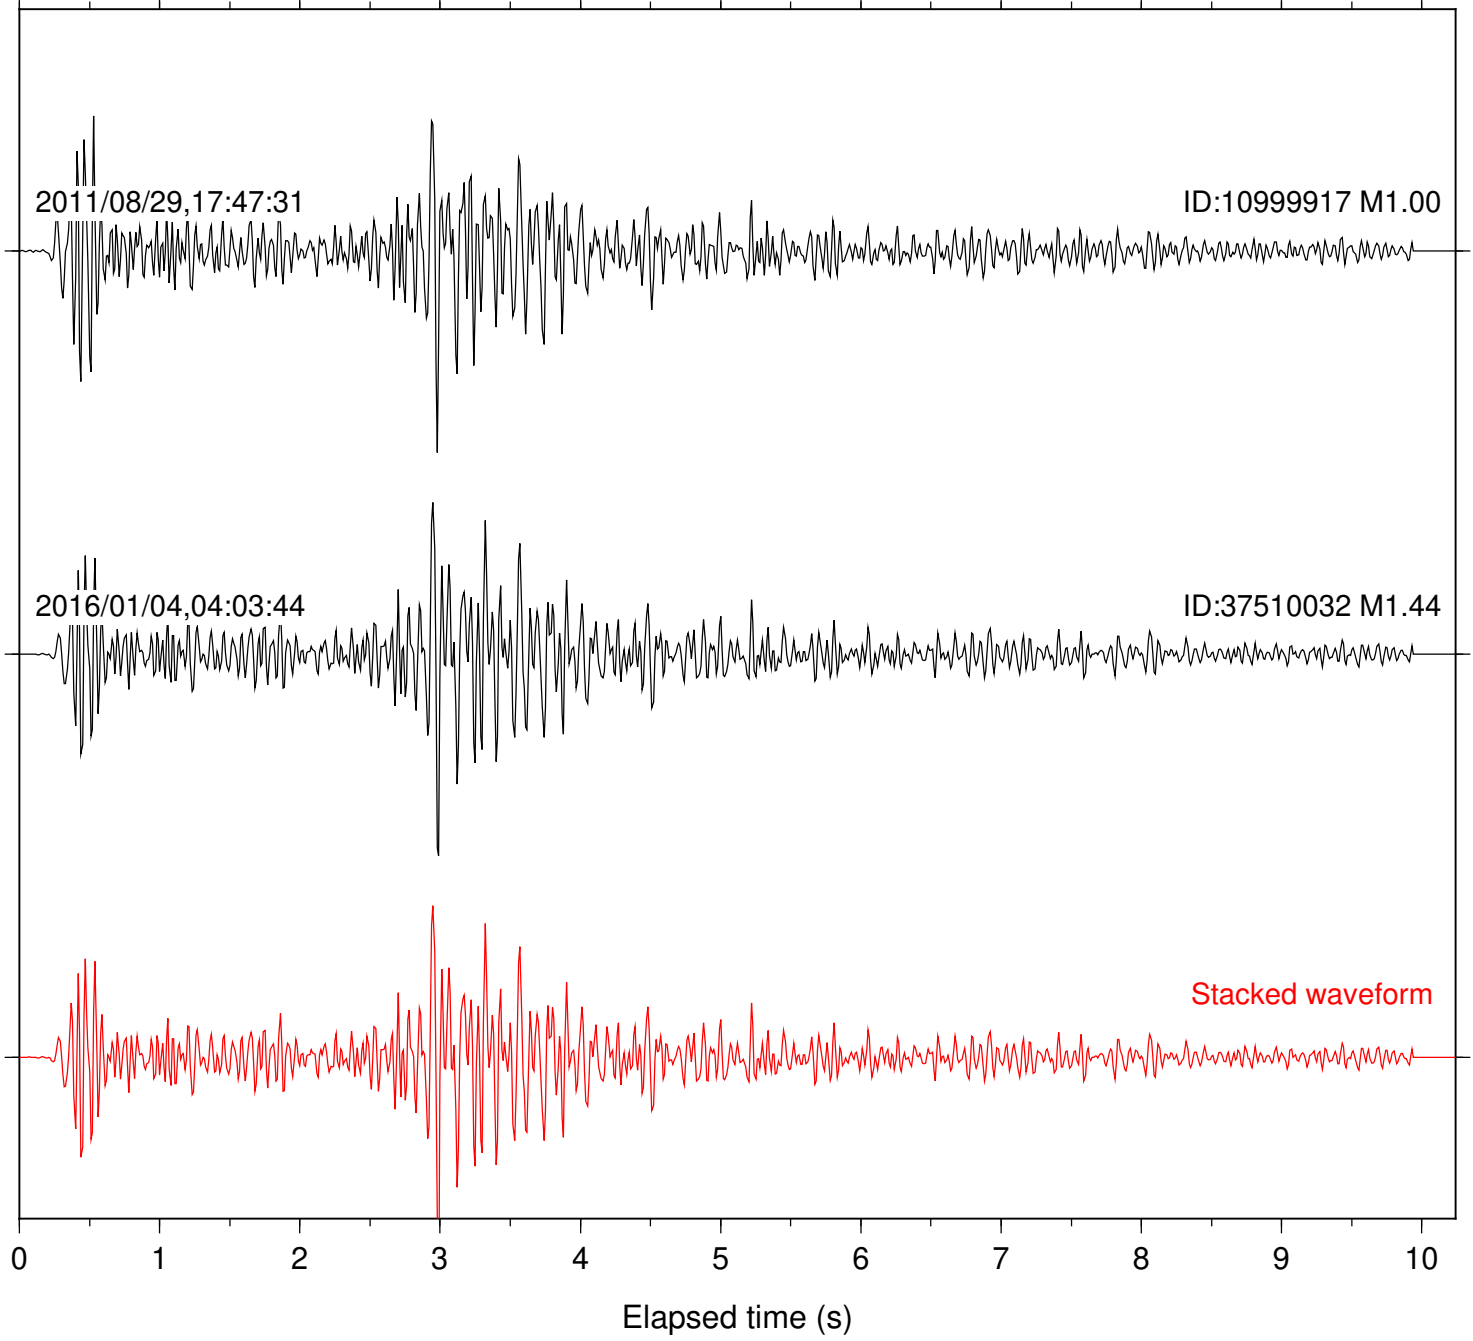

Station: B082 Com: EHZ

Focal depth: 16.22 km

Station: B084 Com: EHZ

Focal depth: 16.22 km

Station: B086 Com: EHZ

Focal depth: 16.22 km

Station: B087 Com: EHZ

Focal depth: 16.22 km

Station: B093 Com: EHZ

Focal depth: 16.22 km

Station: BAC Com: EHZ

Focal depth: 16.22 km

Station: CRY Com: HHZ

Focal depth: 16.22 km

Station: DGR Com: HHZ

Focal depth: 16.22 km

Station: FRD Com: HHZ

Focal depth: 16.22 km

2011/12/06,13:24:48

ID:9730505 M1.27

2011/08/29,17:47:31

ID:10999917 M1.00

2016/01/04,04:03:44

ID:37510032 M1.44

Stacked waveform

0 1 2 3 4 5 6 7 8 9 10
Elapsed time (s)

Station: KNW Com: HHZ

Focal depth: 16.22 km

2001/12/06,13:24:48

ID:9730505 M1.27

2016/01/04,04:03:44

ID:37510032 M1.44