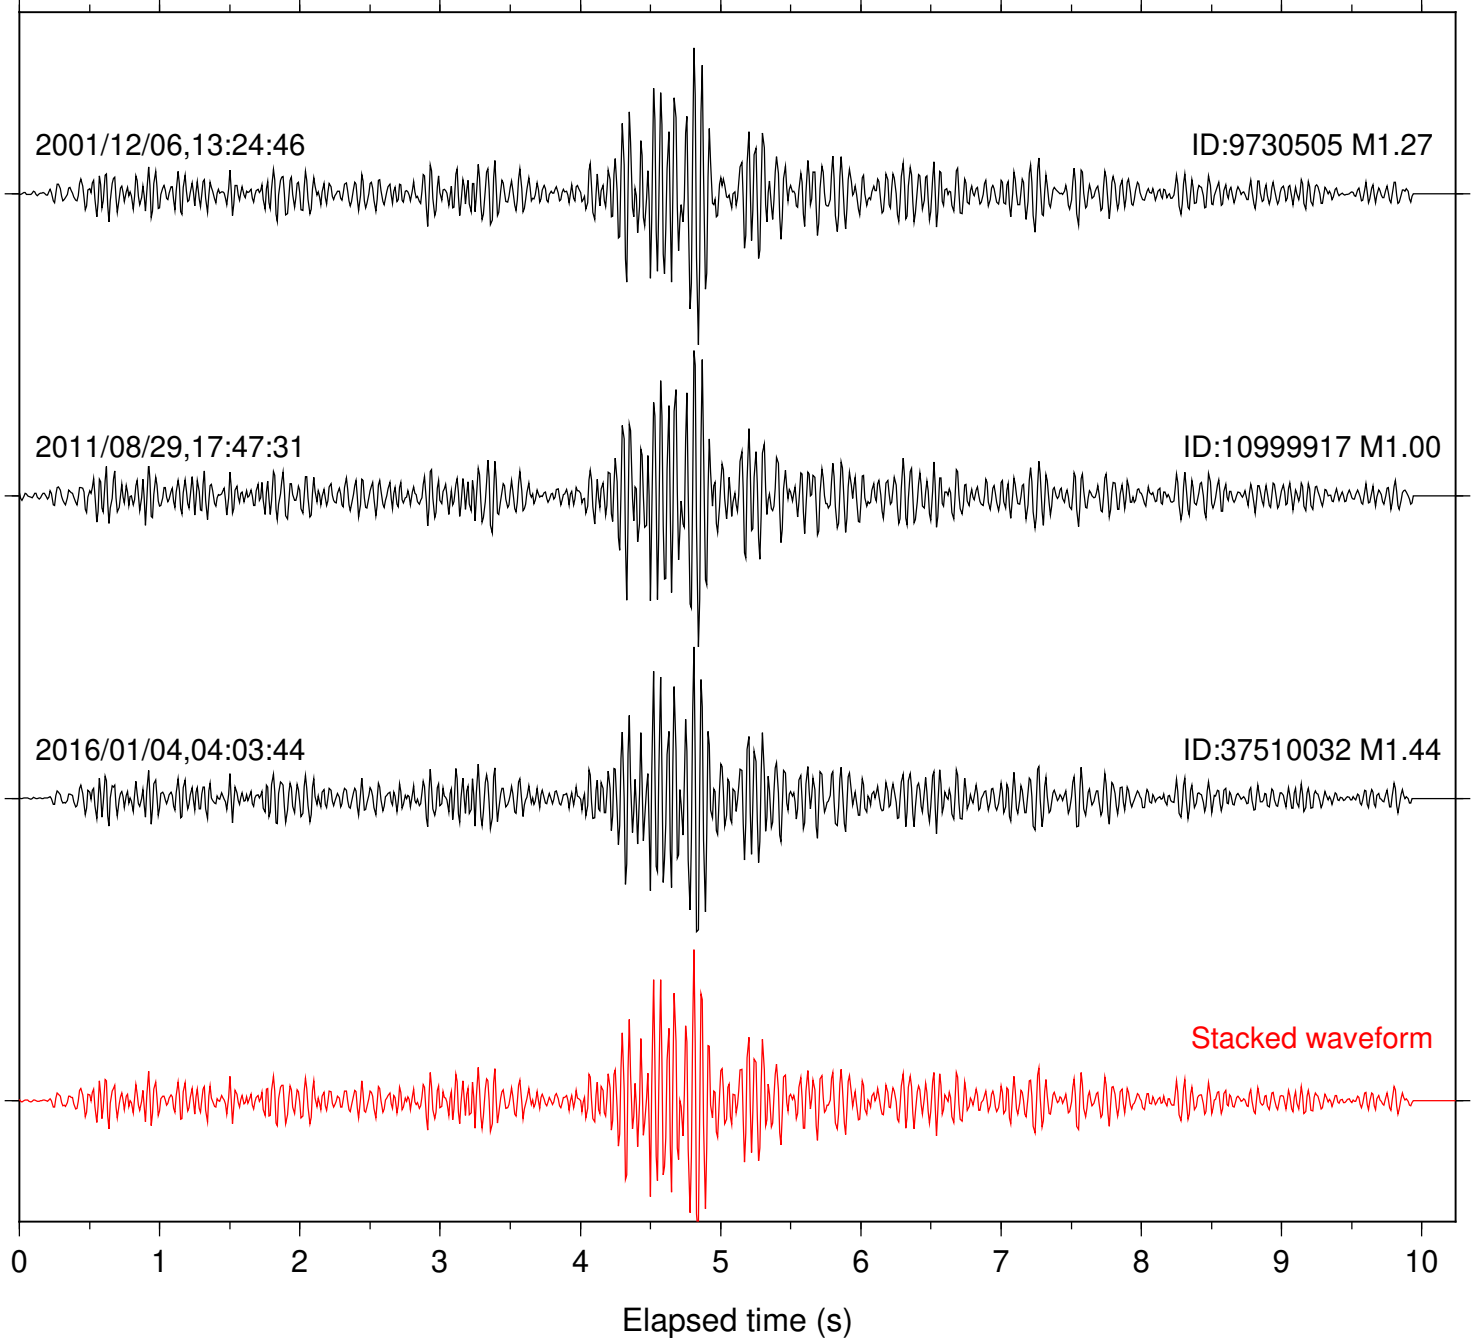

Station: B093 Com: EHZ

Focal depth: 16.22 km

Station: BAC Com: EHZ

Focal depth: 16.22 km

Station: CRY Com: HHZ

Focal depth: 16.22 km

Station: DGR Com: HHZ

Focal depth: 16.22 km

Station: FRD Com: HHZ

Focal depth: 16.22 km

2011/12/06,13:24:48

ID:9730505 M1.27

2011/08/29,17:47:31

ID:10999917 M1.00

2016/01/04,04:03:44

ID:37510032 M1.44

Stacked waveform

0 1 2 3 4 5 6 7 8 9 10
Elapsed time (s)

Station: KNW Com: HHZ

Focal depth: 16.22 km

2001/12/06,13:24:48

ID:9730505 M1.27

2016/01/04,04:03:44

ID:37510032 M1.44

Stacked waveform

0 1 2 3 4 5 6 7 8 9 10
Elapsed time (s)

Station: PFO Com: HHZ

Focal depth: 16.22 km

Station: SND Com: HHZ

Focal depth: 16.22 km