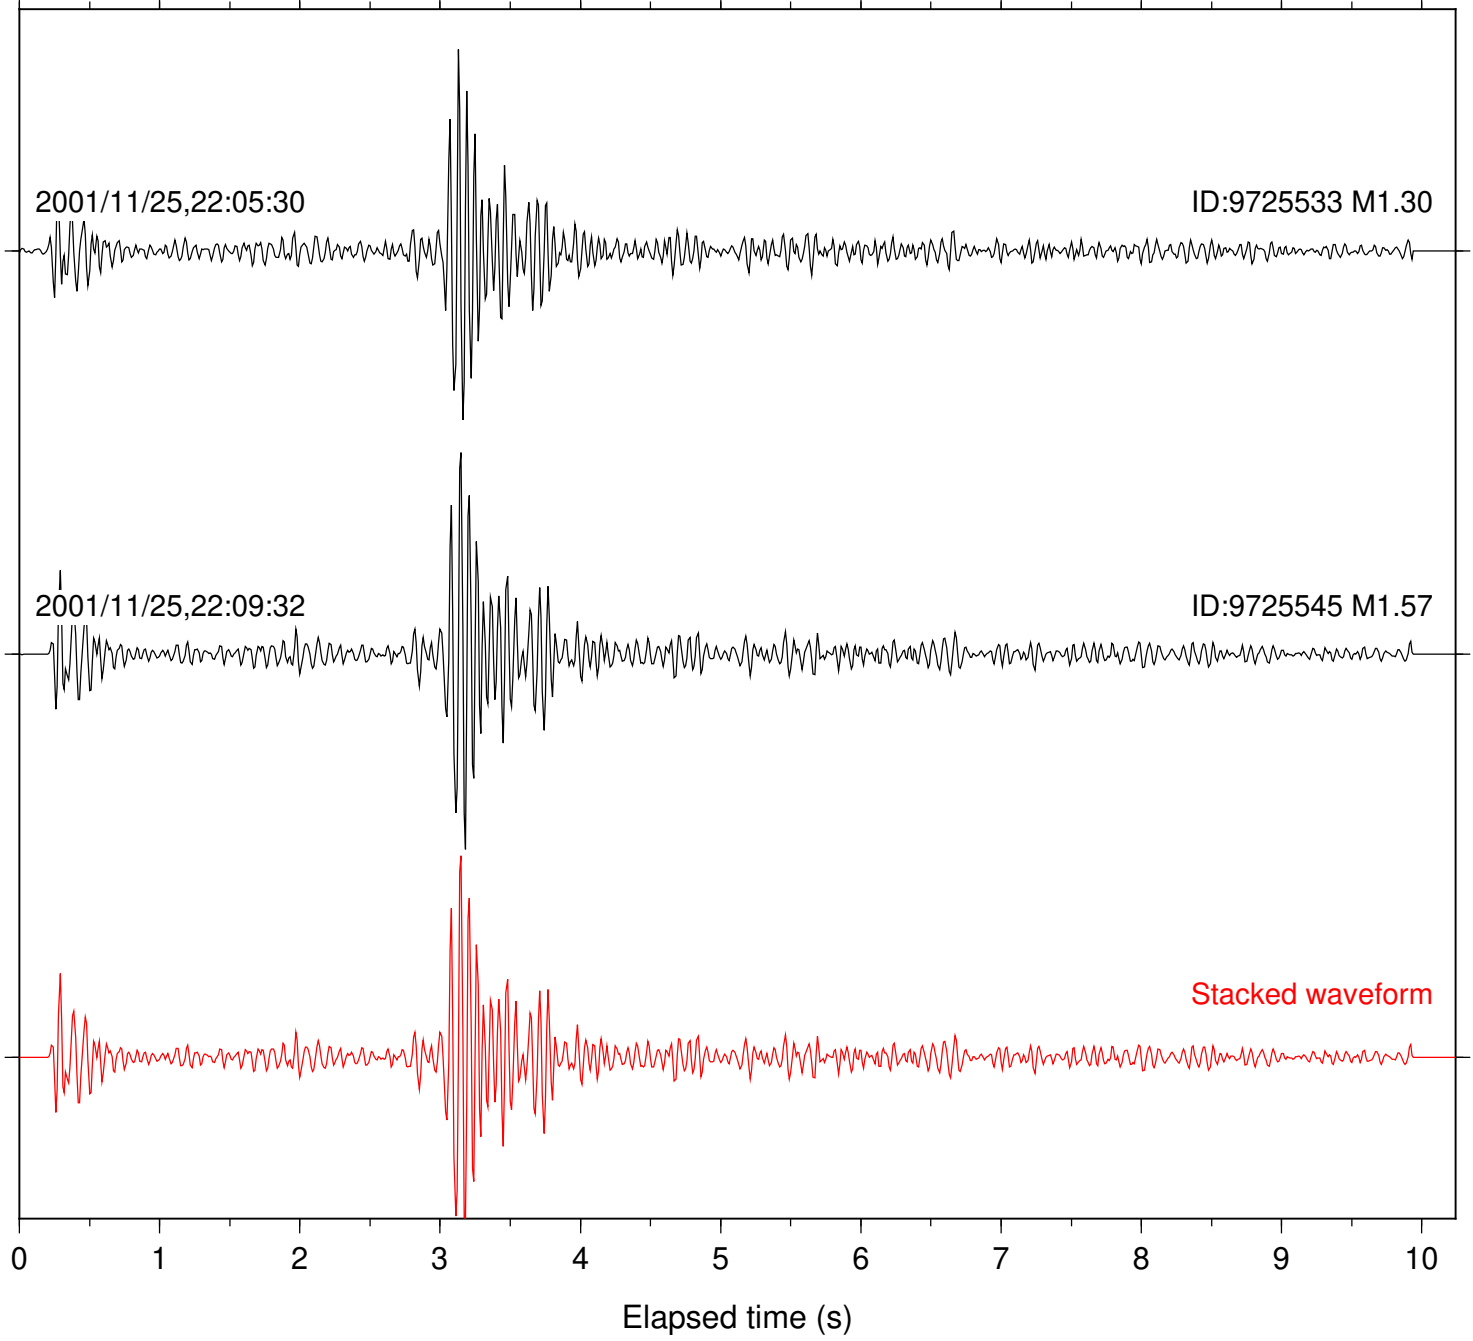

Station: BAC Com: EHZ

Focal depth: 15.18 km

Station: CRY Com: HHZ

Focal depth: 15.18 km

Station: FRD Com: HHZ

Focal depth: 15.24 km

Station: KNW Com: HHZ

Focal depth: 15.18 km

Station: PFO Com: HHZ

Focal depth: 15.24 km

Station: SND Com: HHZ

Focal depth: 15.24 km

Station: WMC Com: HHZ

Focal depth: 15.24 km

2001/11/25,22:09:32

ID:9725545 M1.57

2002/08/03,05:21:49

ID:9805877 M1.70

Stacked waveform

0 1 2 3 4 5 6 7 8 9 10

Elapsed time (s)