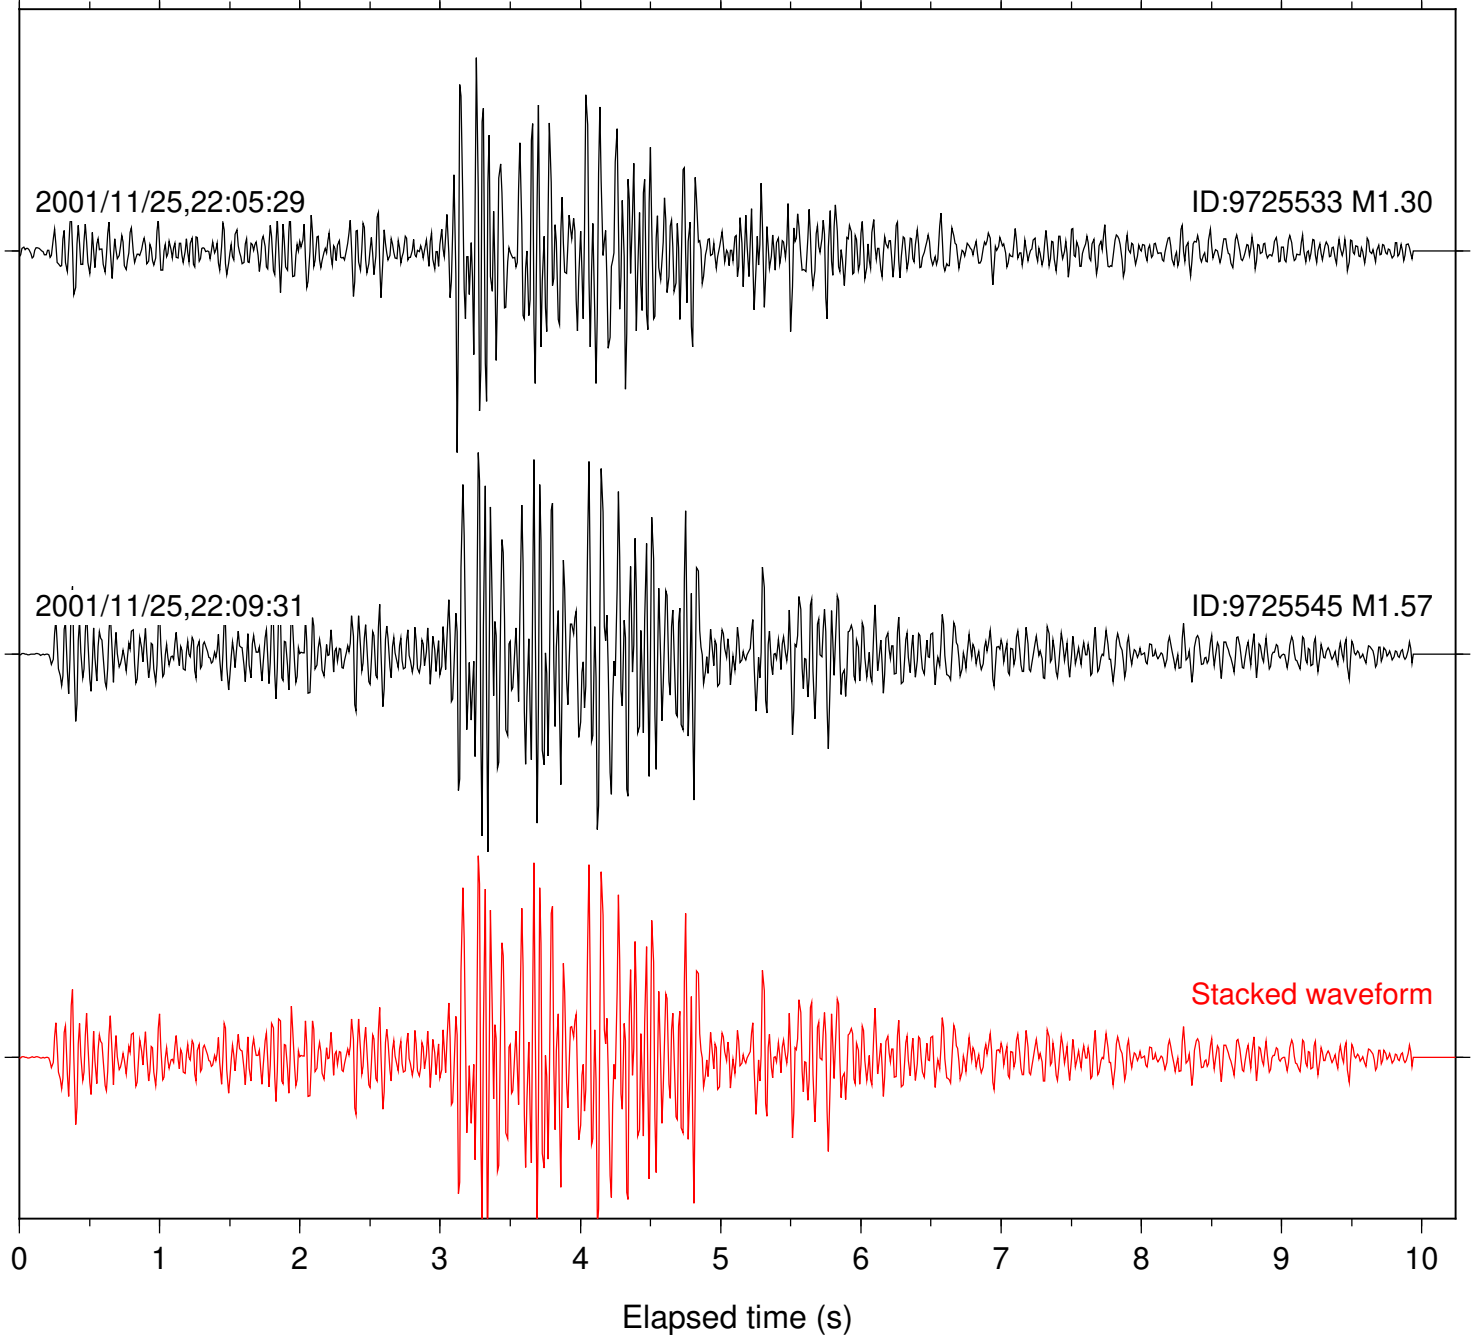

Station: BAC Com: EHZ

Focal depth: 15.18 km

Station: CRY Com: HHZ

Focal depth: 15.18 km

Station: FRD Com: HHZ

Focal depth: 15.24 km

Station: KNW Com: HHZ

Focal depth: 15.18 km

Station: PFO Com: HHZ

Focal depth: 15.24 km

Station: SND Com: HHZ

Focal depth: 15.24 km

Station: WMC Com: HHZ

Focal depth: 15.24 km

2001/11/25,22:09:32

ID:9725545 M1.57

2002/08/03,05:21:49

ID:9805877 M1.70

Stacked waveform

0 1 2 3 4 5 6 7 8 9 10

Elapsed time (s)