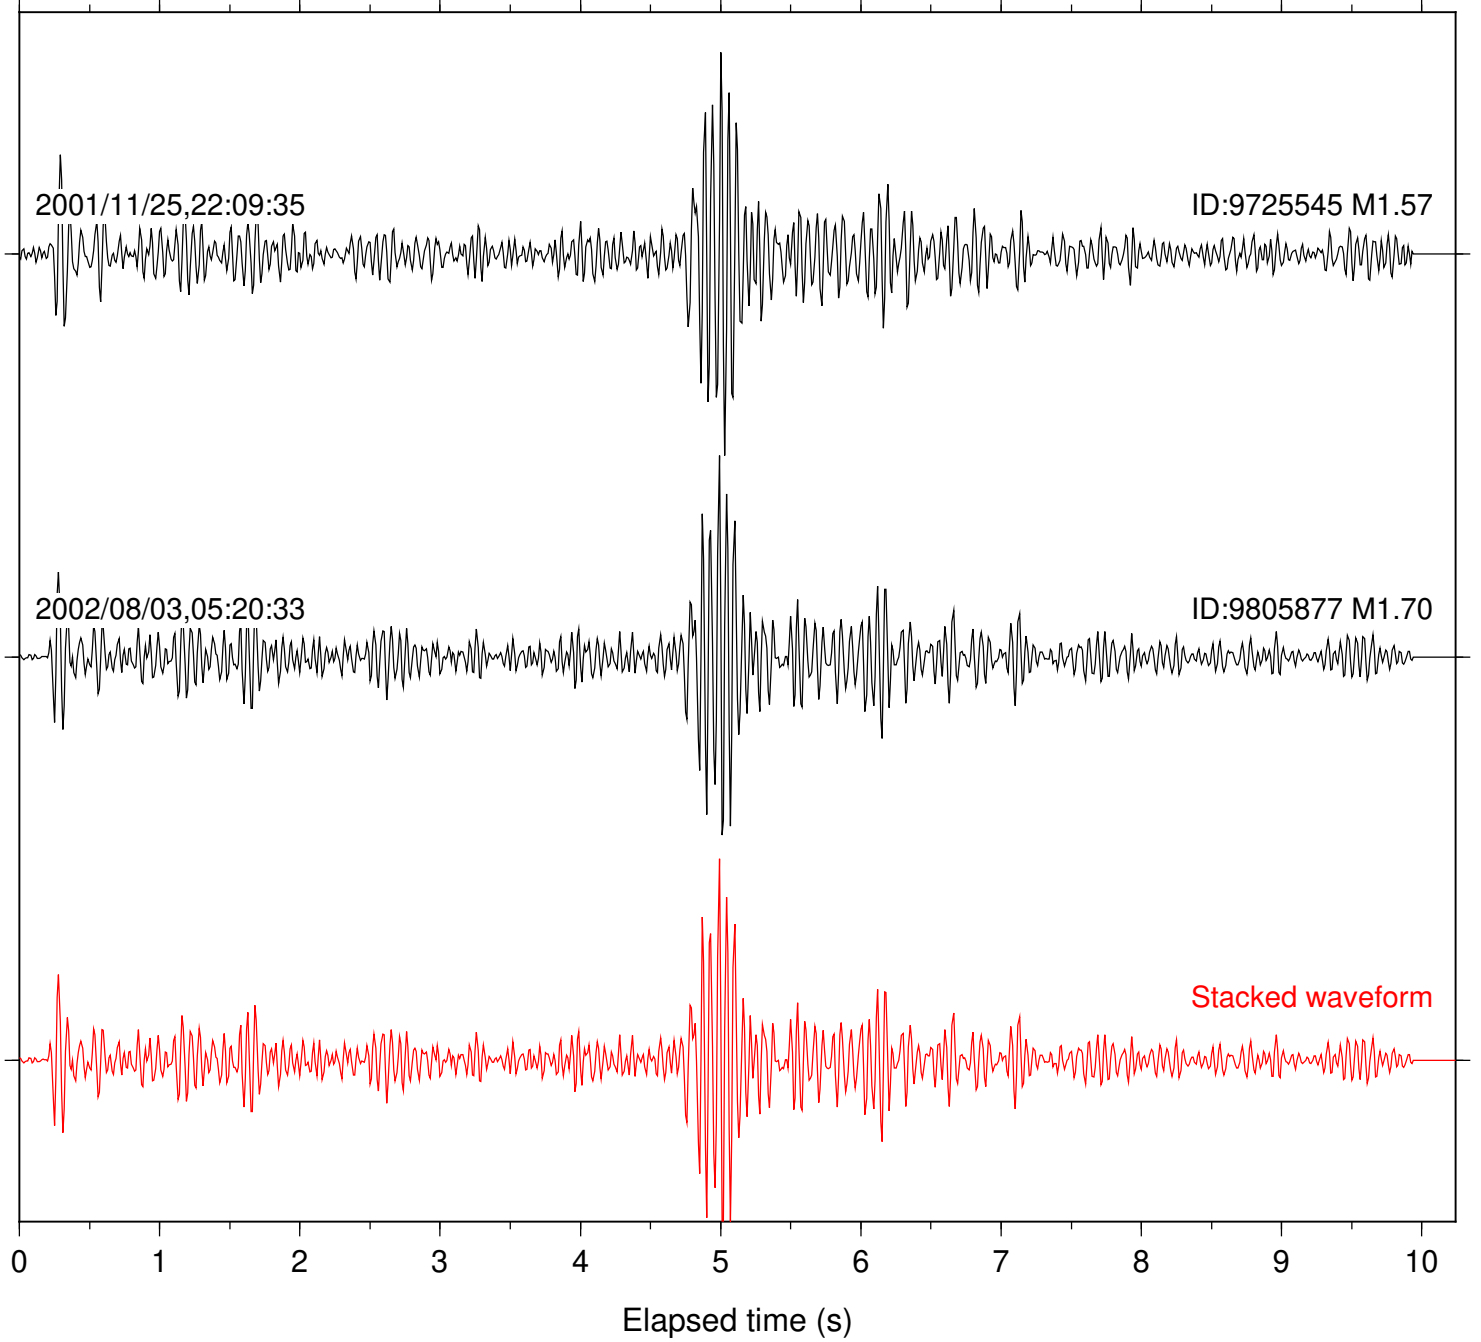

Station: BAC Com: EHZ

Focal depth: 15.18 km

Station: CRY Com: HHZ

Focal depth: 15.18 km

Station: FRD Com: HHZ

Focal depth: 15.24 km

Station: KNW Com: HHZ

Focal depth: 15.18 km

Station: PFO Com: HHZ

Focal depth: 15.24 km

Station: SND Com: HHZ

Focal depth: 15.24 km

Station: WMC Com: HHZ

Focal depth: 15.24 km

2001/11/25,22:09:32

ID:9725545 M1.57

2002/08/03,05:21:49

ID:9805877 M1.70

Stacked waveform

0 1 2 3 4 5 6 7 8 9 10

Elapsed time (s)