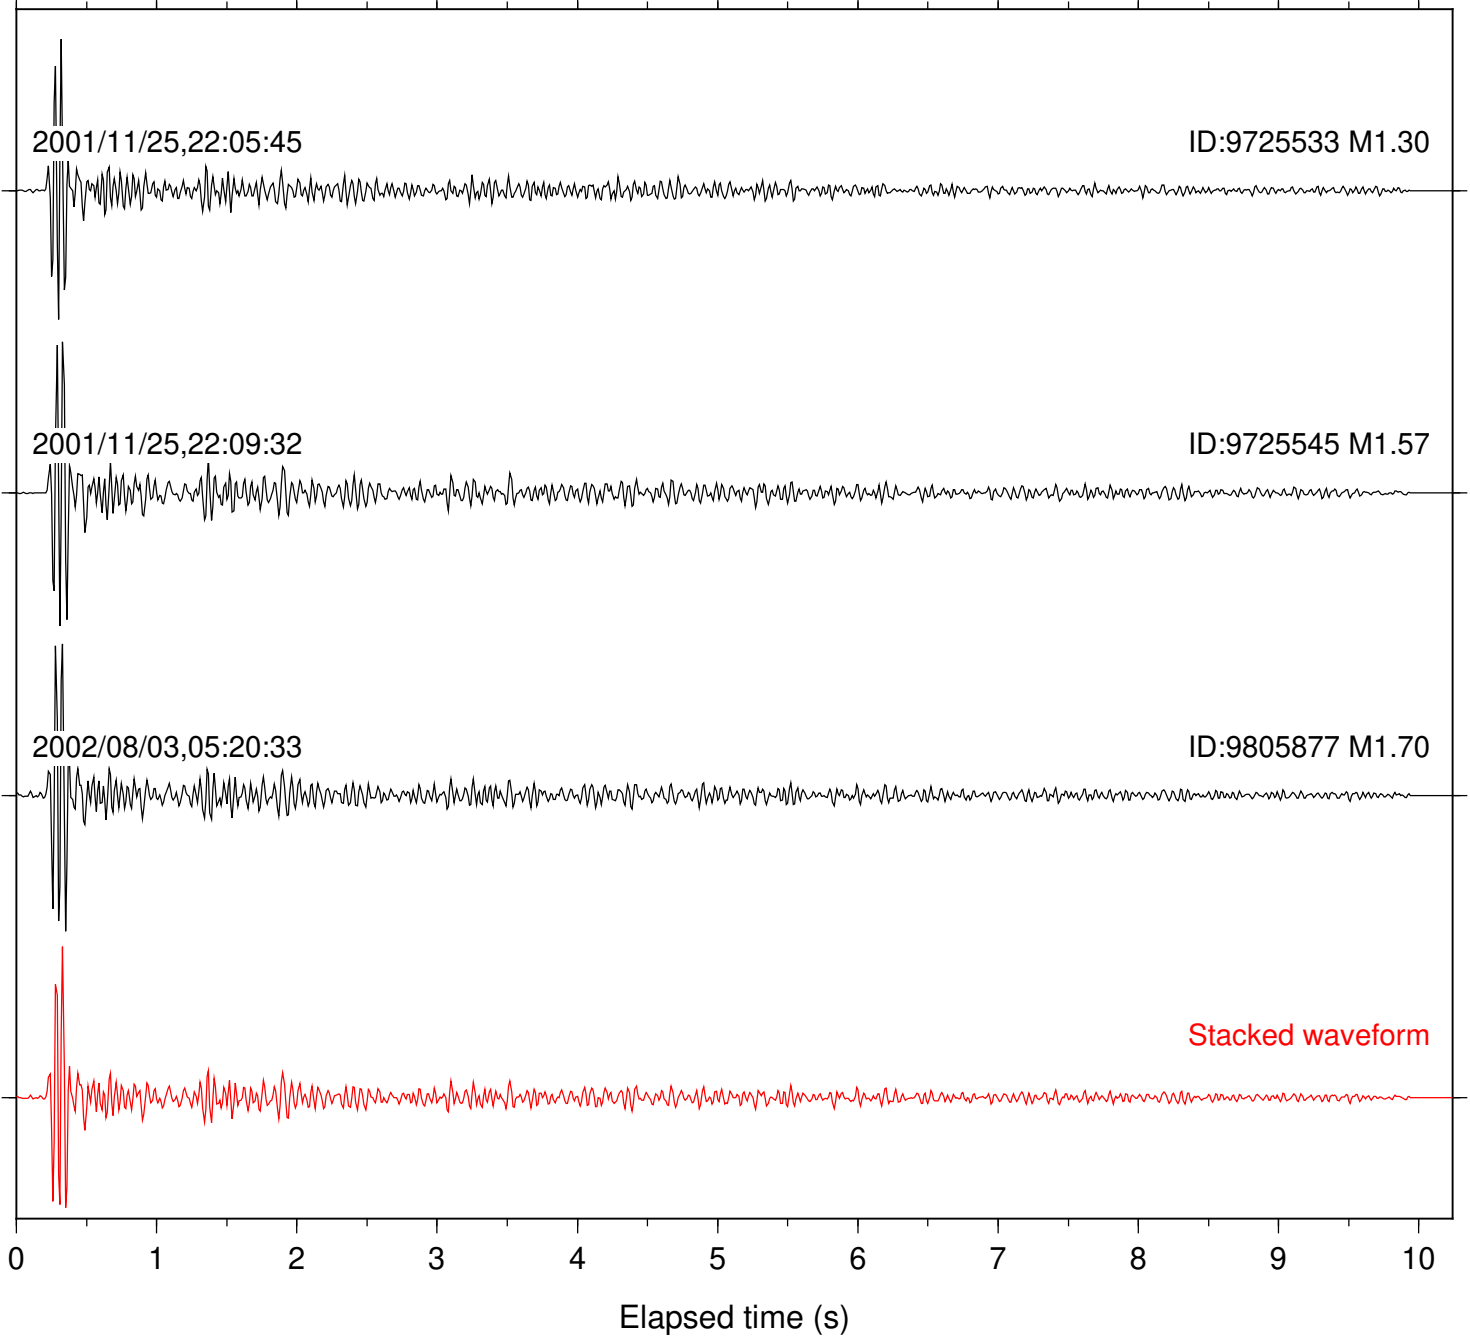

Station: BAC Com: EHZ

Focal depth: 15.18 km

Station: CRY Com: HHZ

Focal depth: 15.18 km

Station: FRD Com: HHZ

Focal depth: 15.24 km

Station: KNW Com: HHZ

Focal depth: 15.18 km

Station: PFO Com: HHZ

Focal depth: 15.24 km

Station: SND Com: HHZ

Focal depth: 15.24 km

Station: WMC Com: HHZ

Focal depth: 15.24 km

2001/11/25,22:09:32

ID:9725545 M1.57

2002/08/03,05:21:49

ID:9805877 M1.70

Stacked waveform

0 1 2 3 4 5 6 7 8 9 10

Elapsed time (s)