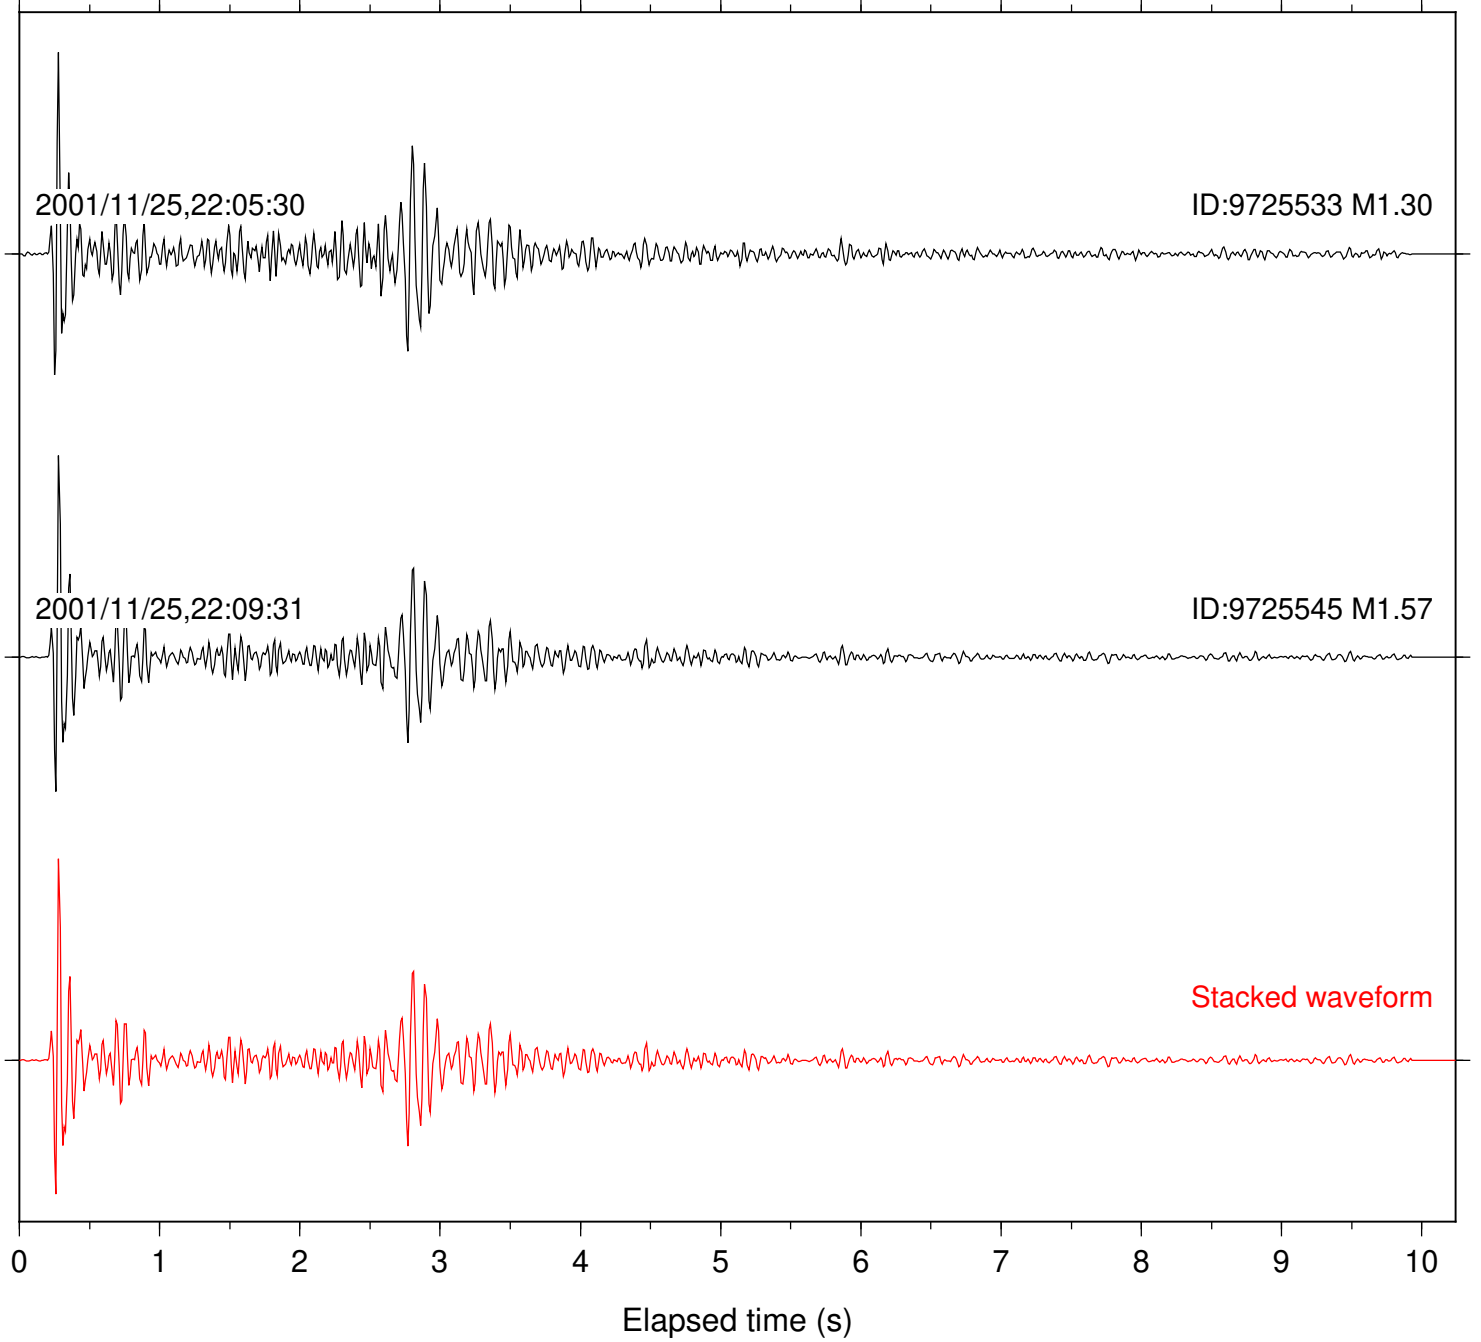

Station: BAC Com: EHZ

Focal depth: 15.18 km

Station: CRY Com: HHZ

Focal depth: 15.18 km

Station: FRD Com: HHZ

Focal depth: 15.24 km

Station: KNW Com: HHZ

Focal depth: 15.18 km

Station: PFO Com: HHZ

Focal depth: 15.24 km

Station: SND Com: HHZ

Focal depth: 15.24 km

Station: WMC Com: HHZ

Focal depth: 15.24 km

2001/11/25,22:09:32

ID:9725545 M1.57

2002/08/03,05:21:49

ID:9805877 M1.70

Stacked waveform

0 1 2 3 4 5 6 7 8 9 10

Elapsed time (s)