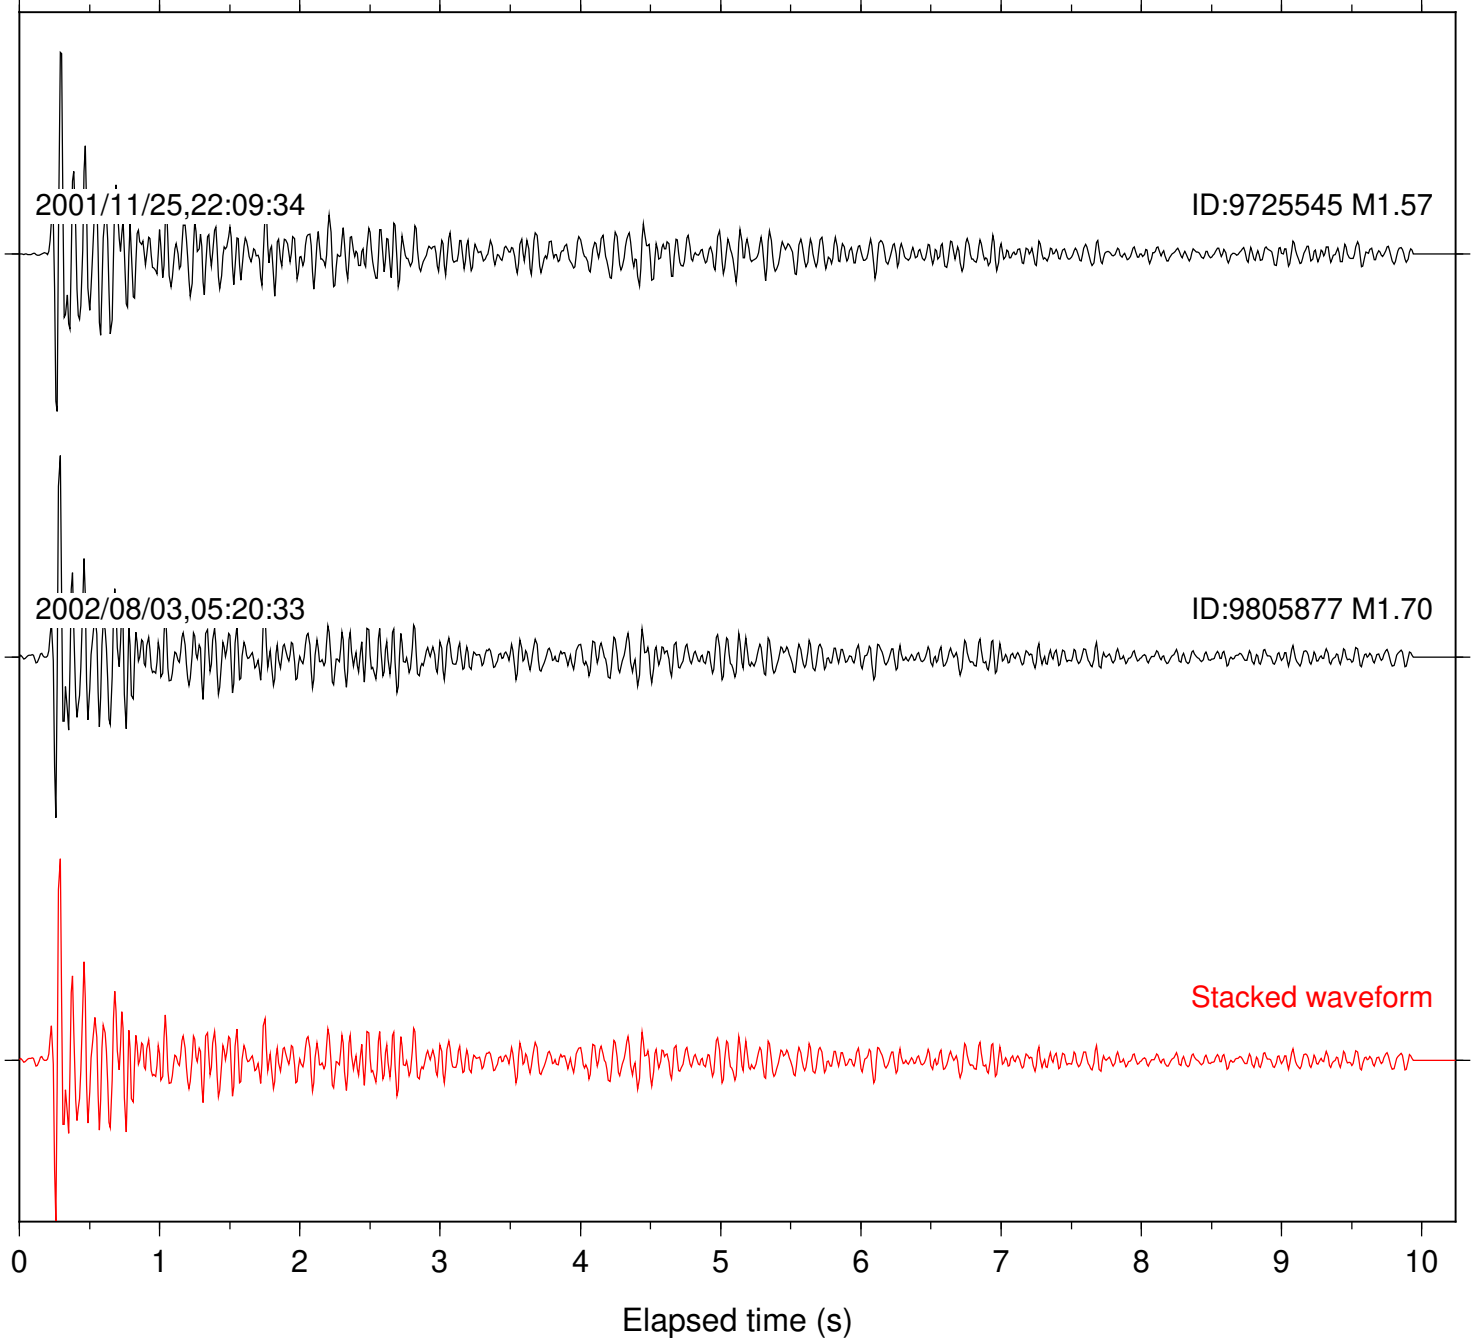

Station: BAC Com: EHZ

Focal depth: 15.18 km

Station: CRY Com: HHZ

Focal depth: 15.18 km

Station: FRD Com: HHZ

Focal depth: 15.24 km

Station: KNW Com: HHZ

Focal depth: 15.18 km

Station: PFO Com: HHZ

Focal depth: 15.24 km

Station: SND Com: HHZ

Focal depth: 15.24 km

Station: WMC Com: HHZ

Focal depth: 15.24 km

2001/11/25,22:09:32

ID:9725545 M1.57

2002/08/03,05:21:49

ID:9805877 M1.70

Stacked waveform

0 1 2 3 4 5 6 7 8 9 10

Elapsed time (s)