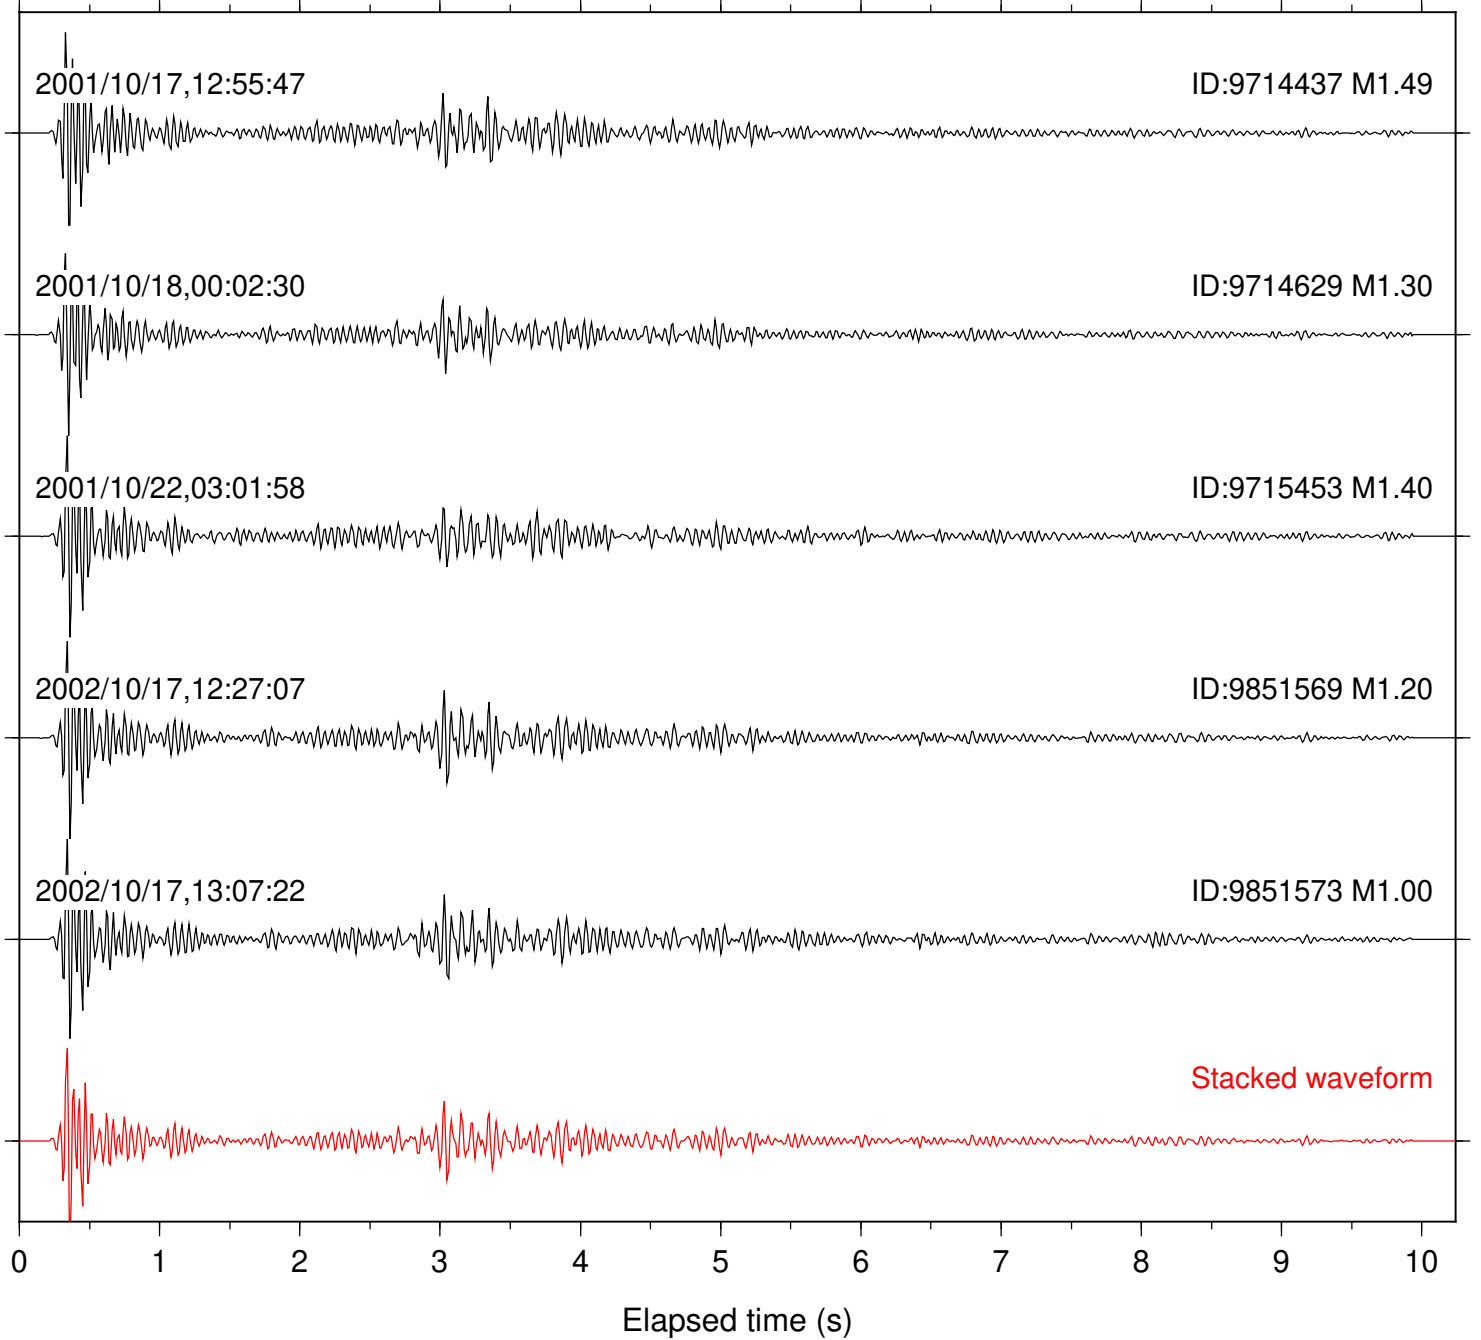

Station: BAC Com: EHZ

Focal depth: 14.61 km

Station: DGR Com: HHZ

Focal depth: 14.61 km

Station: HMT2 Com: HHZ

Focal depth: 14.61 km

2001/10/18,00:02:29

ID:9714629 M1.30

2002/10/17,12:27:07

ID:9851569 M1.20

2002/10/17,13:07:20

ID:9851573 M1.00

Stacked waveform

0 1 2 3 4 5 6 7 8 9 10
Elapsed time (s)

Station: POB2 Com: HHZ

Focal depth: 14.61 km

Station: RDM Com: HHZ

Focal depth: 14.61 km

Station: SKY Com: EHZ

Focal depth: 14.30 km

Station: WIN Com: EHZ

Focal depth: 14.30 km