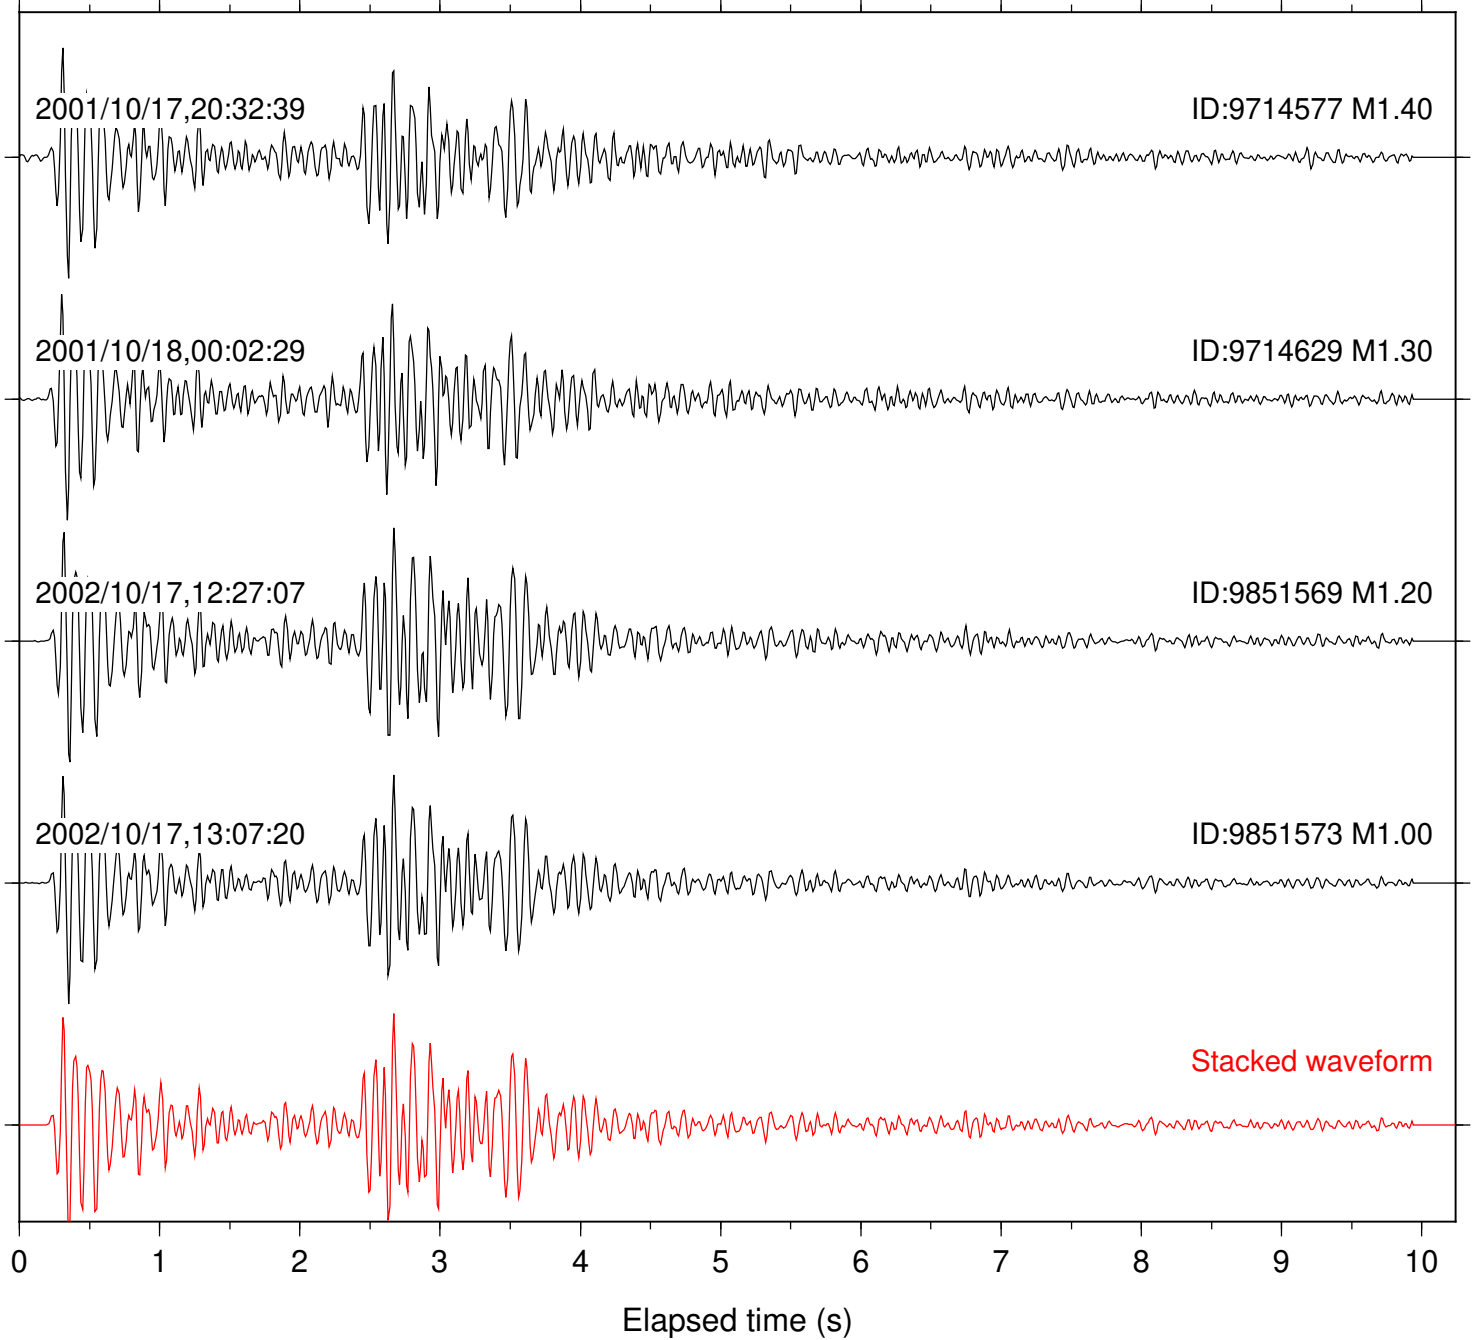

Station: BAC Com: EHZ

Focal depth: 14.61 km

Station: DGR Com: HHZ

Focal depth: 14.61 km

Station: HMT2 Com: HHZ

Focal depth: 14.61 km

2001/10/18,00:02:29

ID:9714629 M1.30

2002/10/17,12:27:07

ID:9851569 M1.20

2002/10/17,13:07:20

ID:9851573 M1.00

Stacked waveform

0 1 2 3 4 5 6 7 8 9 10
Elapsed time (s)

Station: POB2 Com: HHZ

Focal depth: 14.61 km

Station: RDM Com: HHZ

Focal depth: 14.61 km

Station: SKY Com: EHZ

Focal depth: 14.30 km

Station: WIN Com: EHZ

Focal depth: 14.30 km