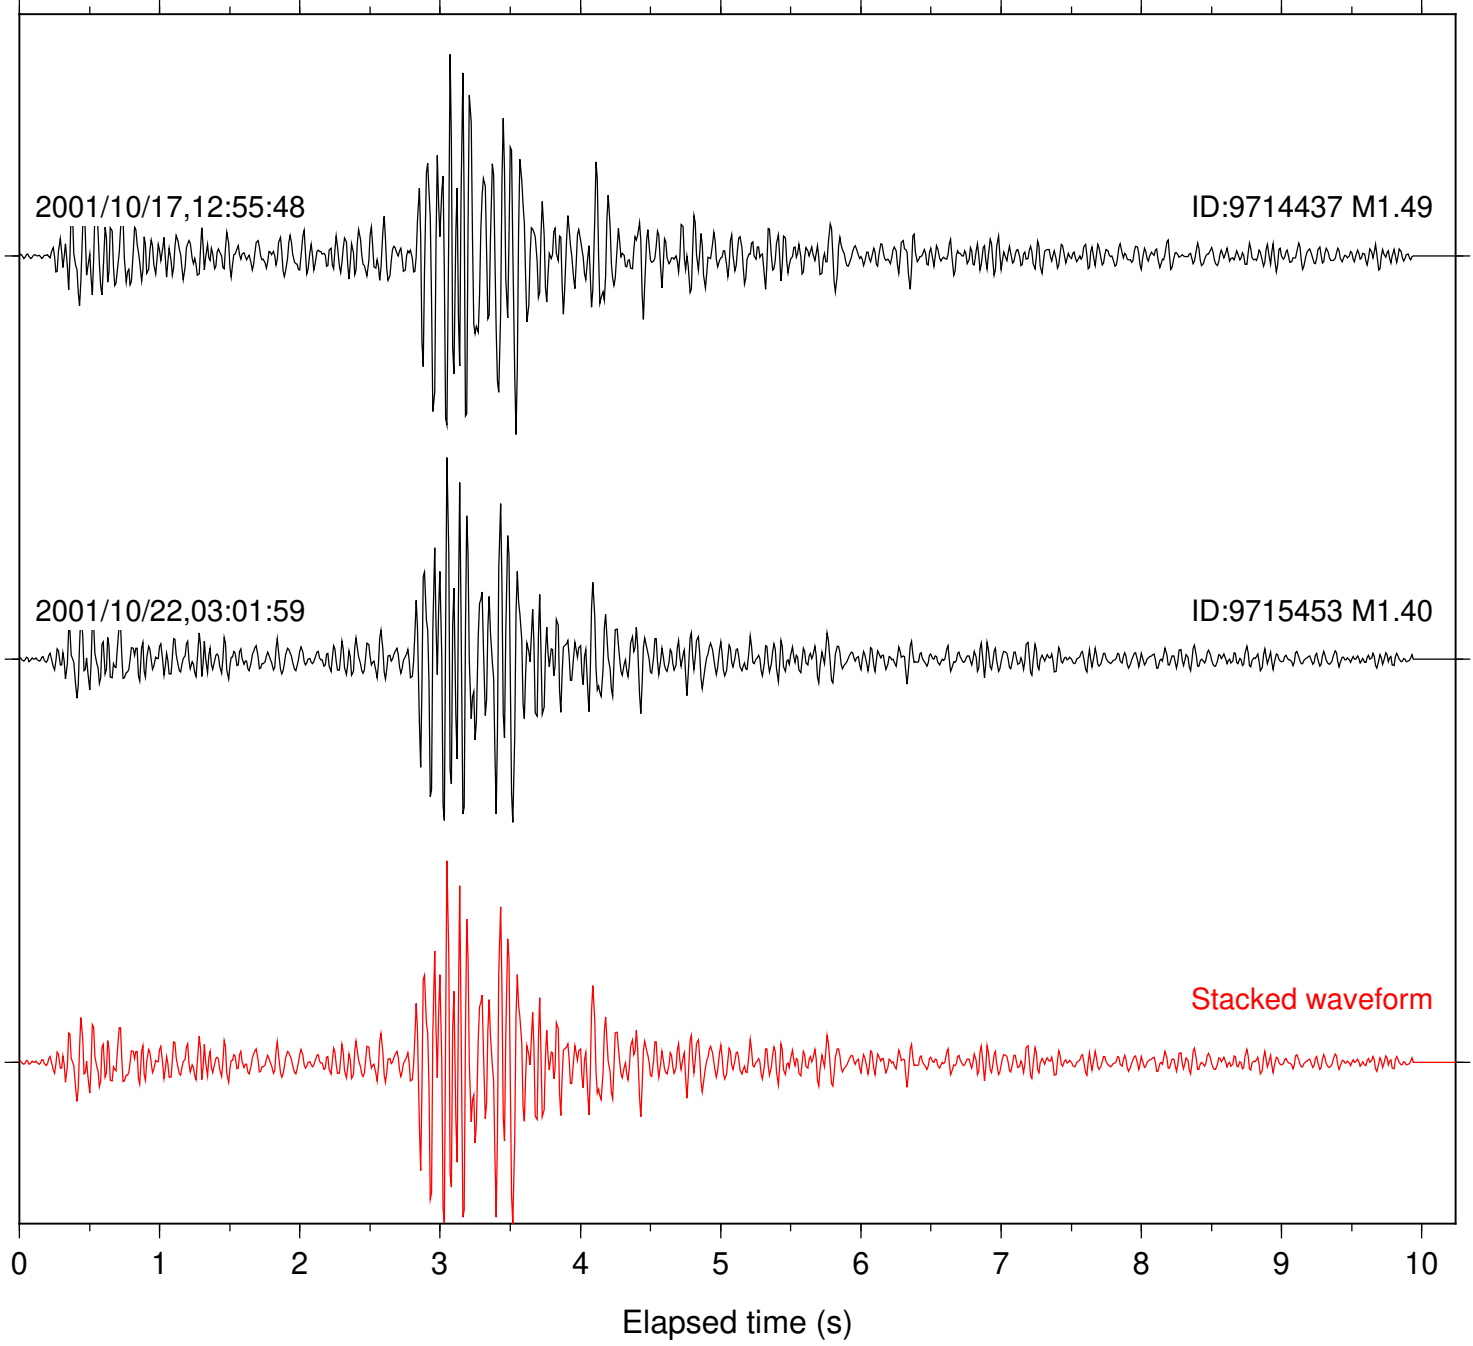

Station: BAC Com: EHZ

Focal depth: 14.61 km

Station: DGR Com: HHZ

Focal depth: 14.61 km

Station: HMT2 Com: HHZ

Focal depth: 14.61 km

2001/10/18,00:02:29

ID:9714629 M1.30

2002/10/17,12:27:07

ID:9851569 M1.20

2002/10/17,13:07:20

ID:9851573 M1.00

Stacked waveform

0 1 2 3 4 5 6 7 8 9 10
Elapsed time (s)

Station: POB2 Com: HHZ

Focal depth: 14.61 km

Station: RDM Com: HHZ

Focal depth: 14.61 km

Station: SKY Com: EHZ

Focal depth: 14.30 km

Station: WIN Com: EHZ

Focal depth: 14.30 km