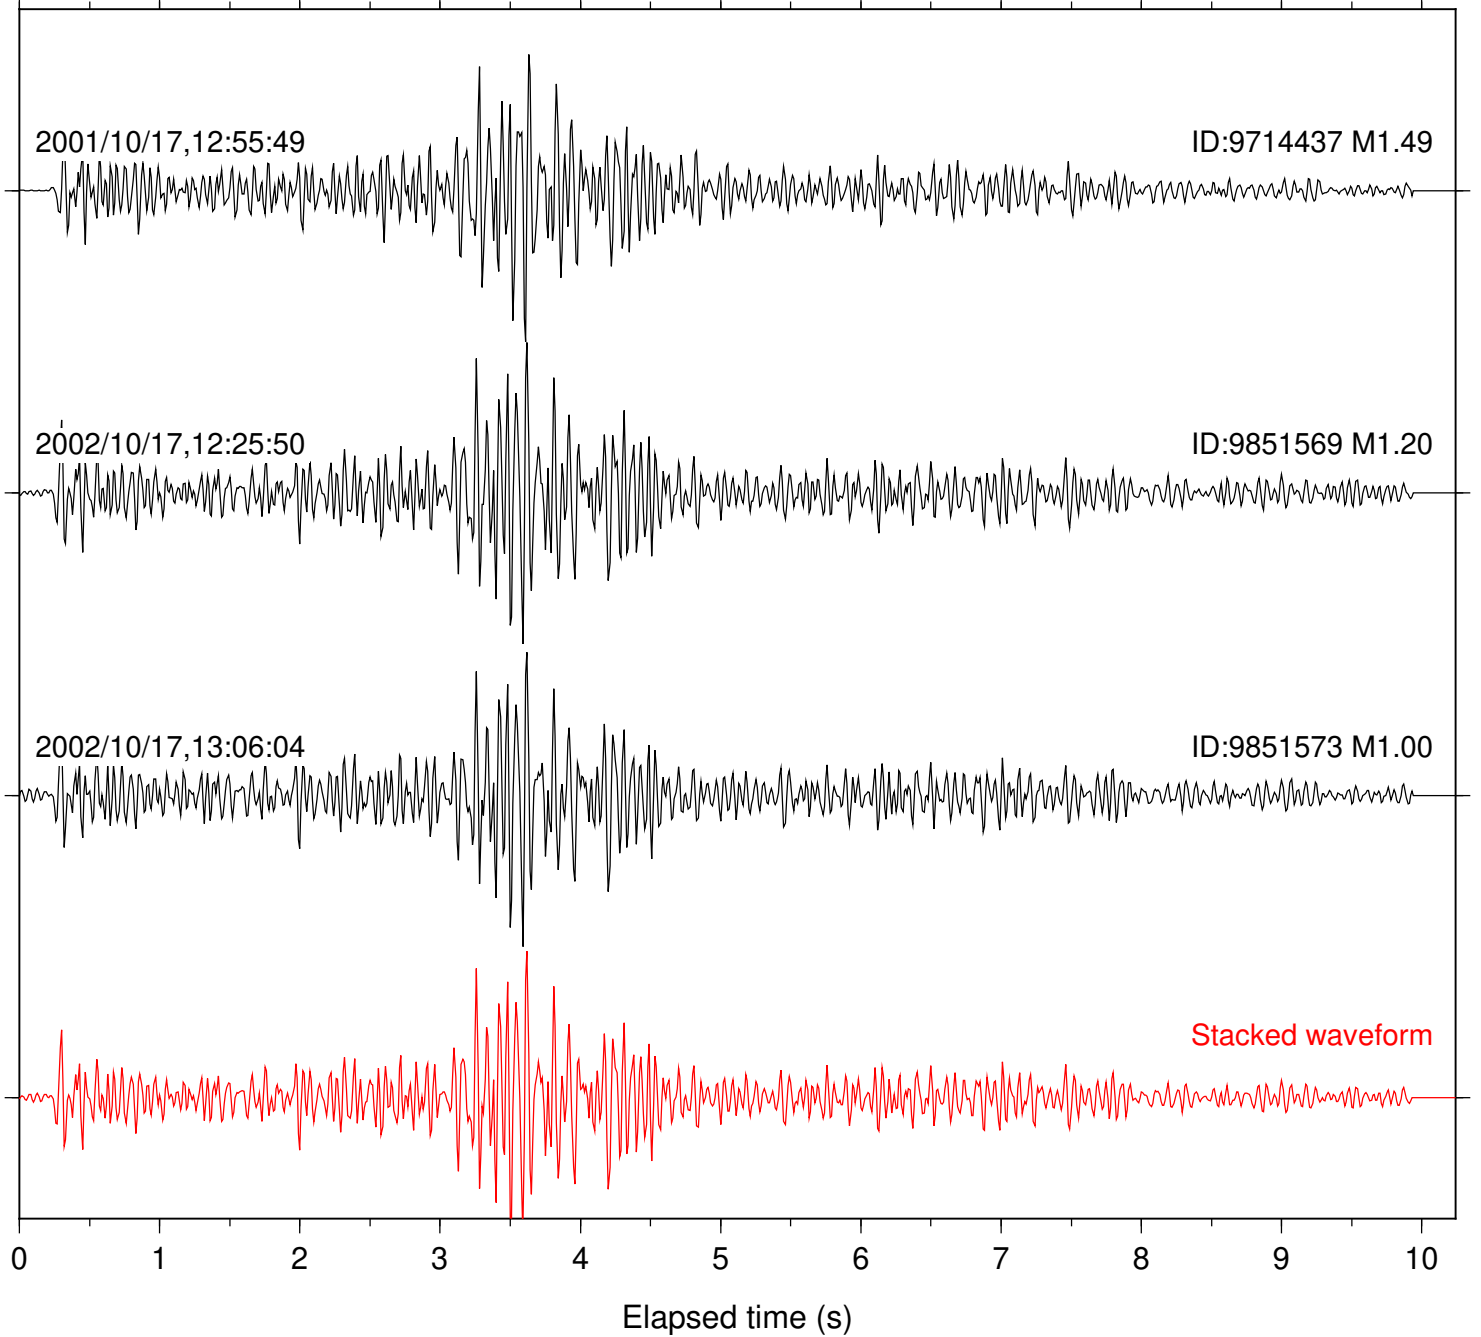

Station: BAC Com: EHZ

Focal depth: 14.61 km

Station: DGR Com: HHZ

Focal depth: 14.61 km

Station: HMT2 Com: HHZ

Focal depth: 14.61 km

2001/10/18,00:02:29

ID:9714629 M1.30

2002/10/17,12:27:07

ID:9851569 M1.20

2002/10/17,13:07:20

ID:9851573 M1.00

Stacked waveform

0 1 2 3 4 5 6 7 8 9 10
Elapsed time (s)

Station: POB2 Com: HHZ

Focal depth: 14.61 km

Station: RDM Com: HHZ

Focal depth: 14.61 km

Station: SKY Com: EHZ

Focal depth: 14.30 km

Station: WIN Com: EHZ

Focal depth: 14.30 km