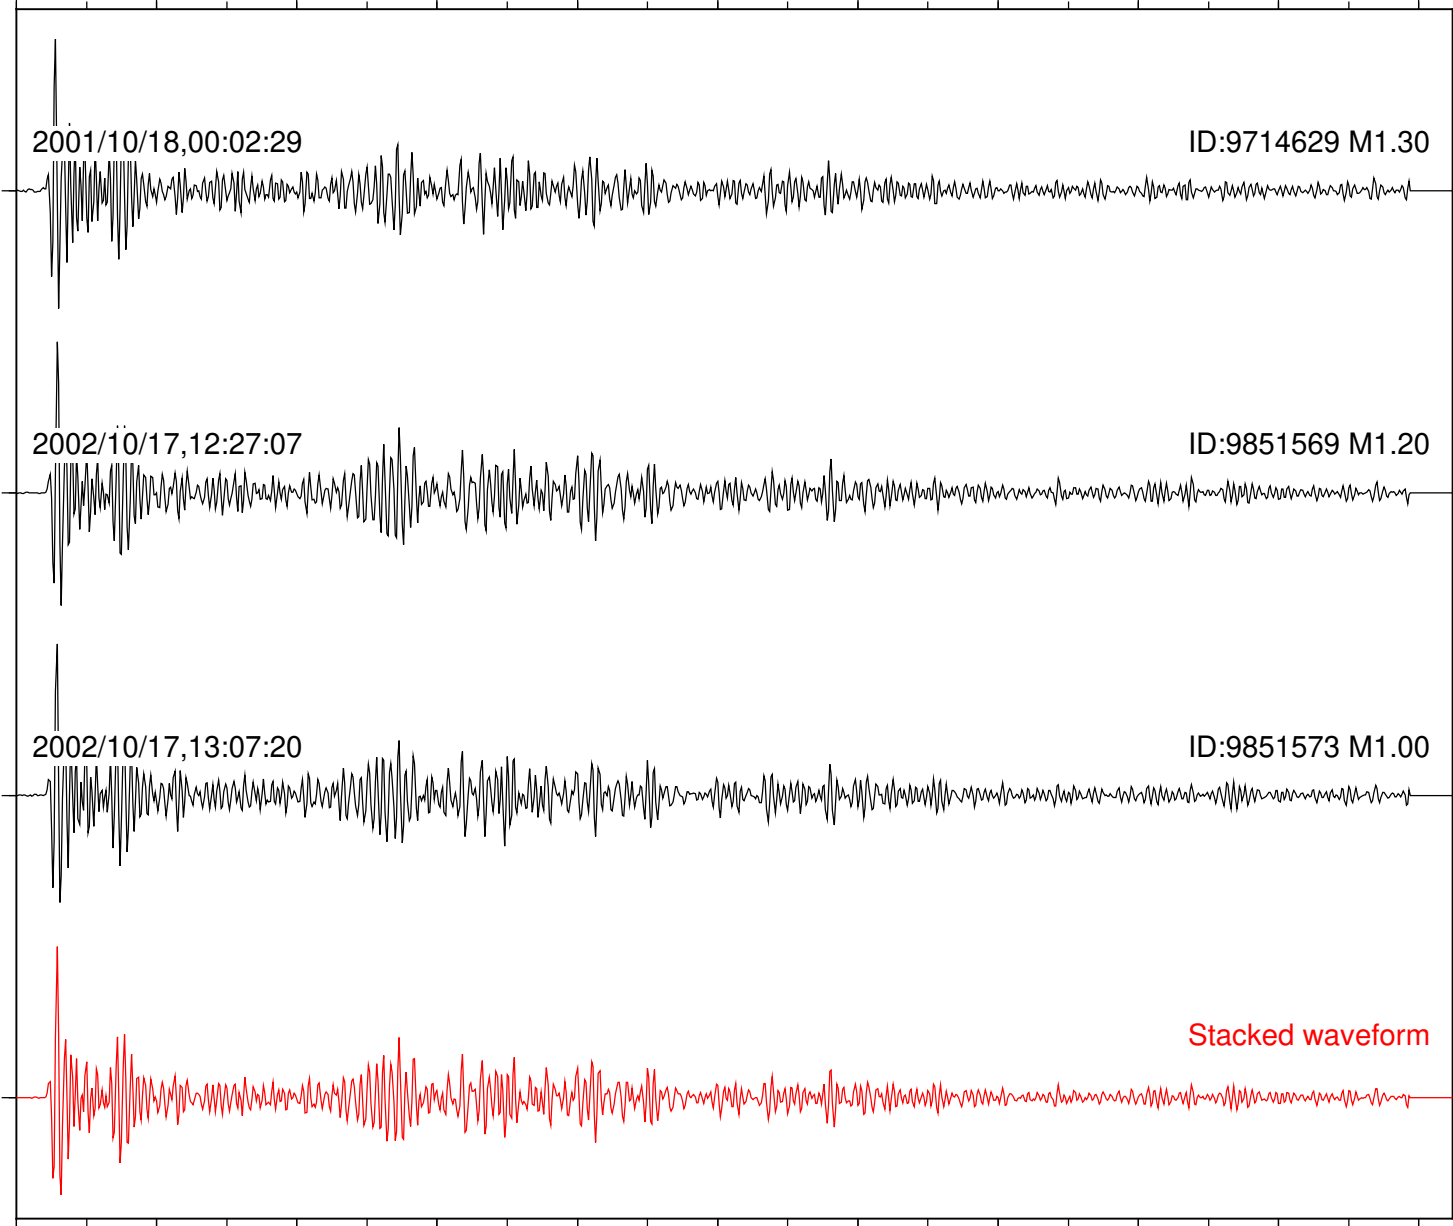

Station: BAC Com: EHZ

Focal depth: 14.61 km

Station: DGR Com: HHZ

Focal depth: 14.61 km

Station: HMT2 Com: HHZ

Focal depth: 14.61 km

2001/10/18,00:02:29

ID:9714629 M1.30

2002/10/17,12:27:07

ID:9851569 M1.20

2002/10/17,13:07:20

ID:9851573 M1.00

Stacked waveform

0 1 2 3 4 5 6 7 8 9 10
Elapsed time (s)

Station: POB2 Com: HHZ

Focal depth: 14.61 km

Station: RDM Com: HHZ

Focal depth: 14.61 km

Station: SKY Com: EHZ

Focal depth: 14.30 km

Station: WIN Com: EHZ

Focal depth: 14.30 km