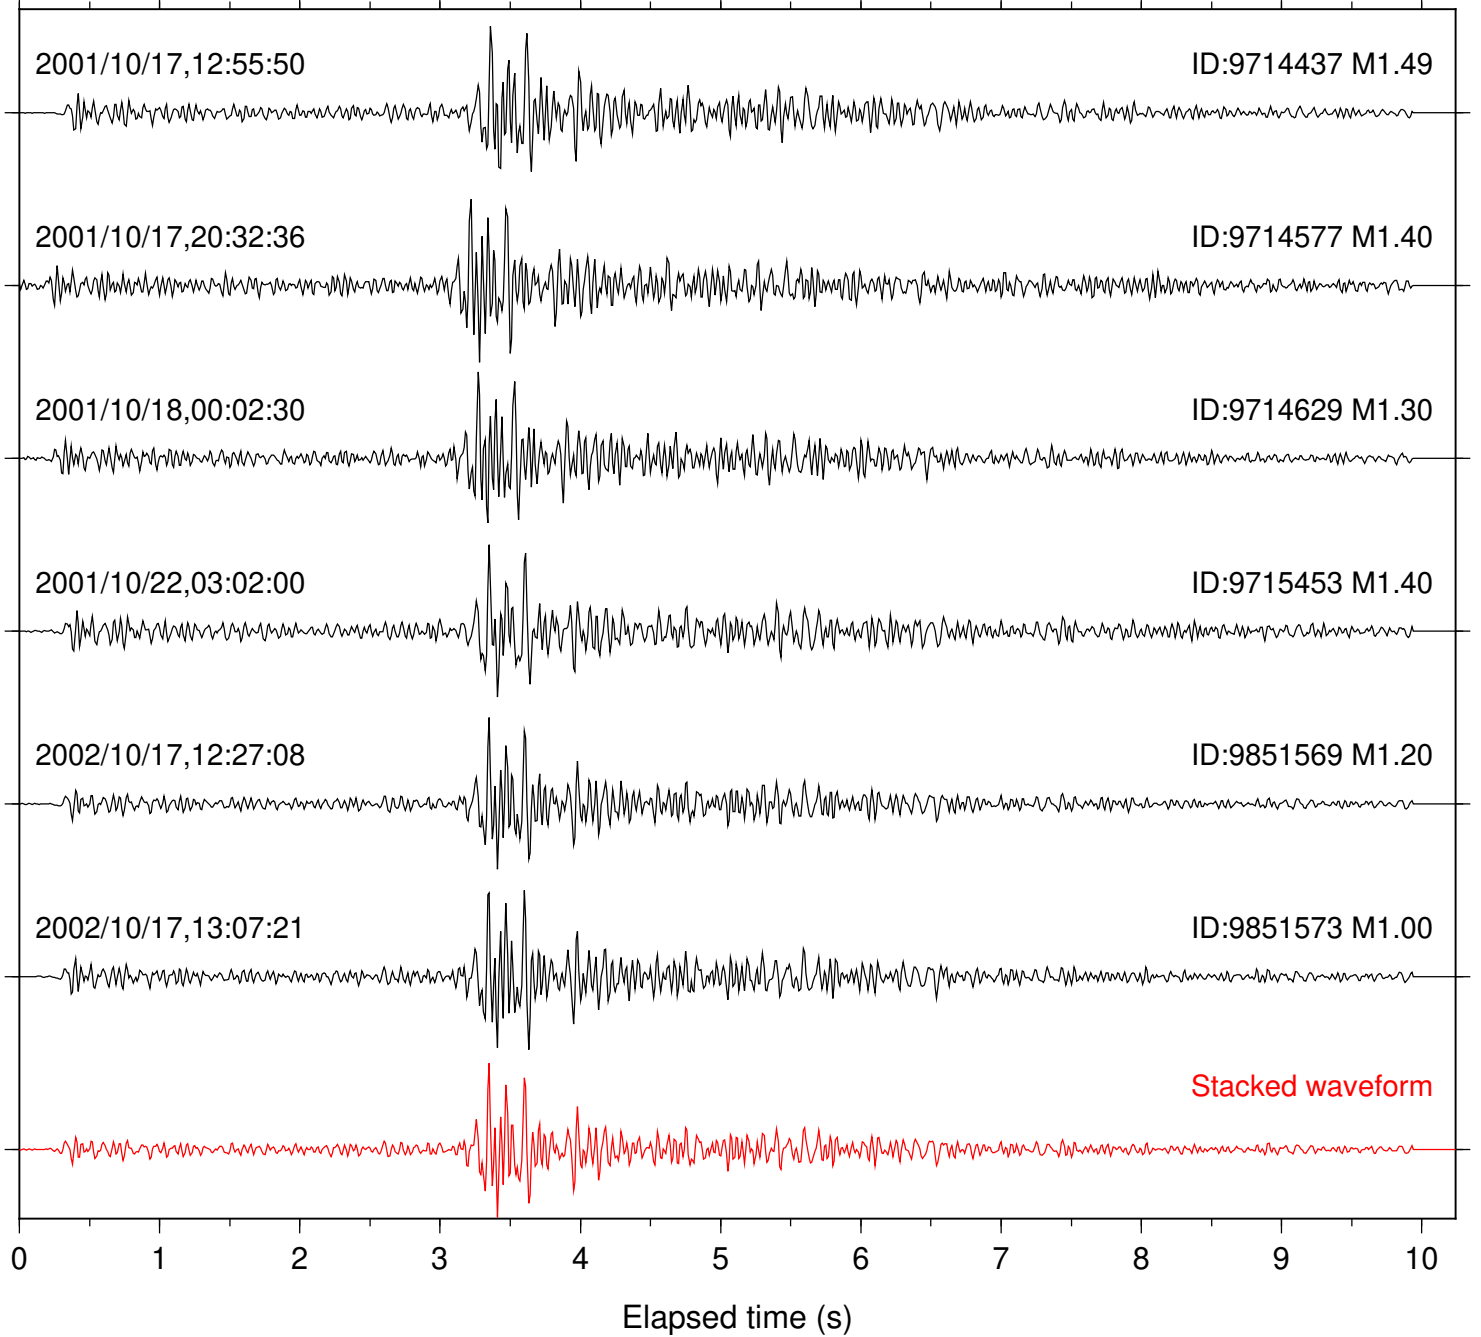

Station: BAC Com: EHZ

Focal depth: 14.61 km

Station: DGR Com: HHZ

Focal depth: 14.61 km

Station: HMT2 Com: HHZ

Focal depth: 14.61 km

2001/10/18,00:02:29

ID:9714629 M1.30

2002/10/17,12:27:07

ID:9851569 M1.20

2002/10/17,13:07:20

ID:9851573 M1.00

Stacked waveform

0 1 2 3 4 5 6 7 8 9 10
Elapsed time (s)

Station: POB2 Com: HHZ

Focal depth: 14.61 km

Station: RDM Com: HHZ

Focal depth: 14.61 km

Station: SKY Com: EHZ

Focal depth: 14.30 km

Station: WIN Com: EHZ

Focal depth: 14.30 km