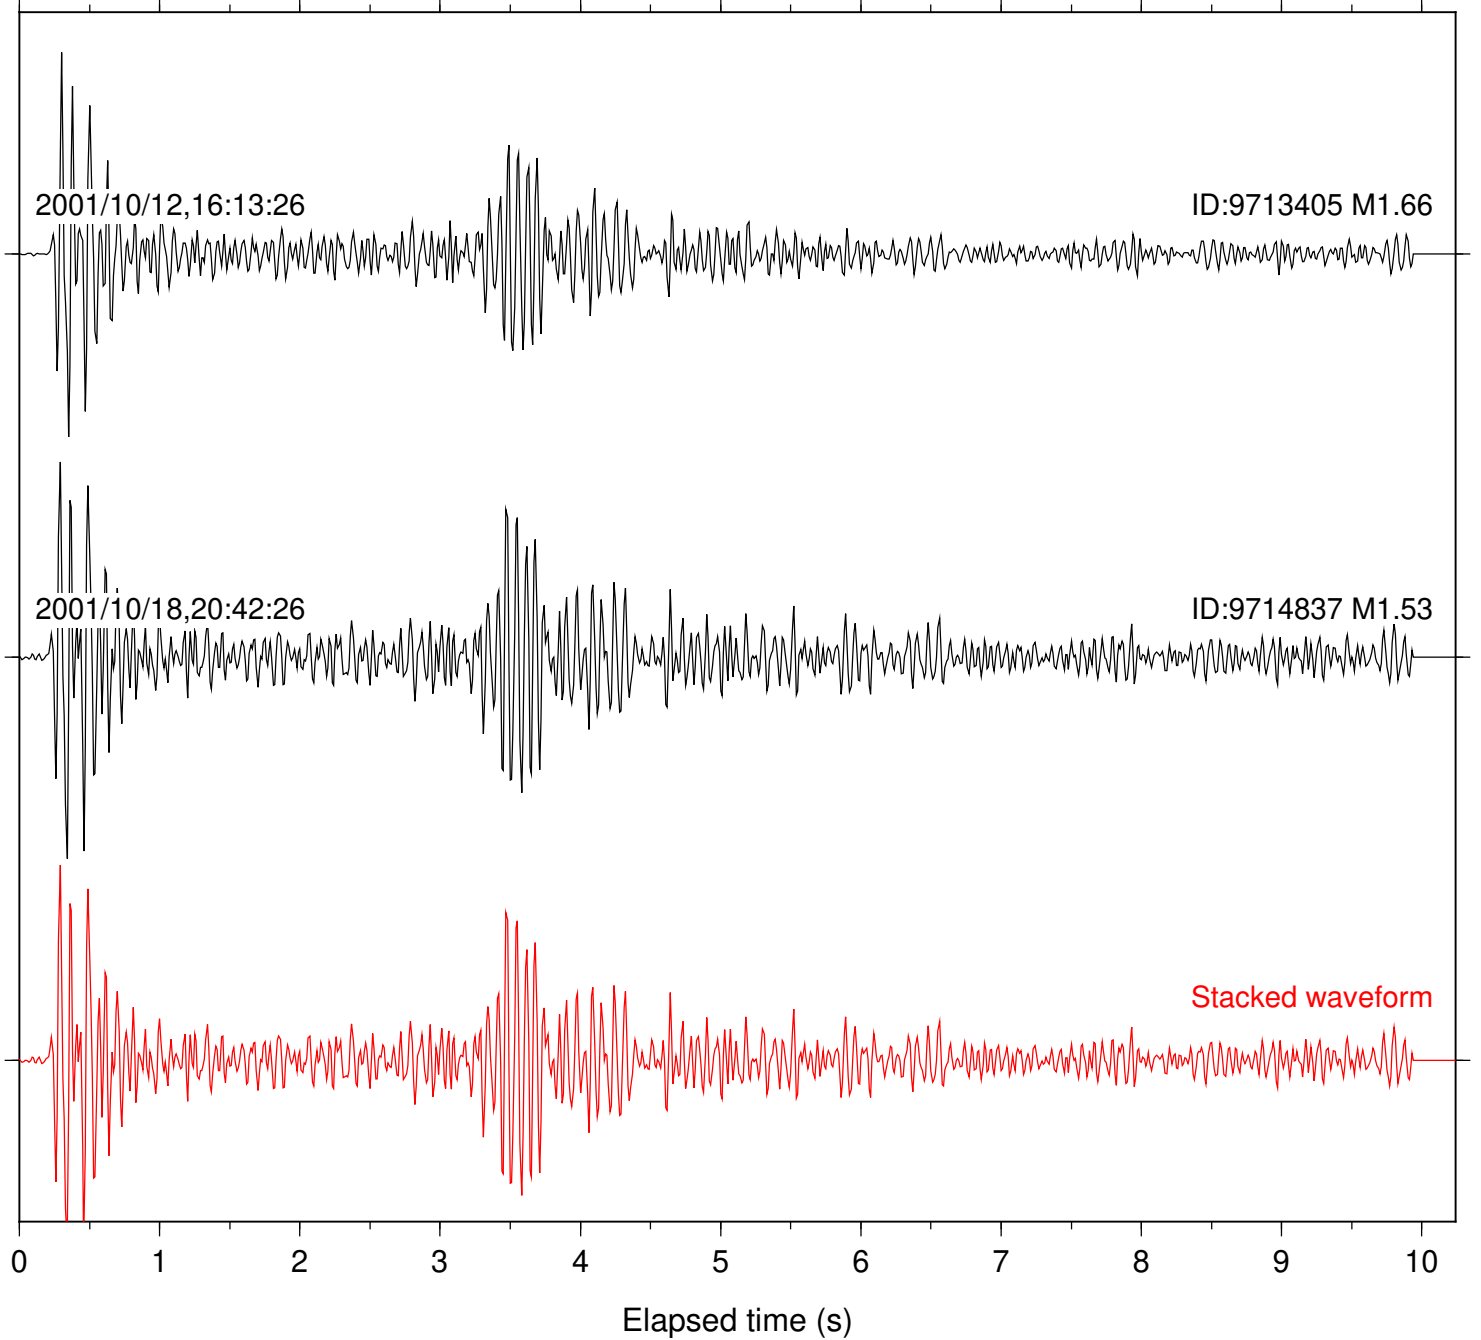

Station: CRY Com: HHZ

Focal depth: 12.35 km

Station: KNW Com: HHZ

Focal depth: 12.14 km

Station: PFO Com: HHZ

Focal depth: 12.14 km