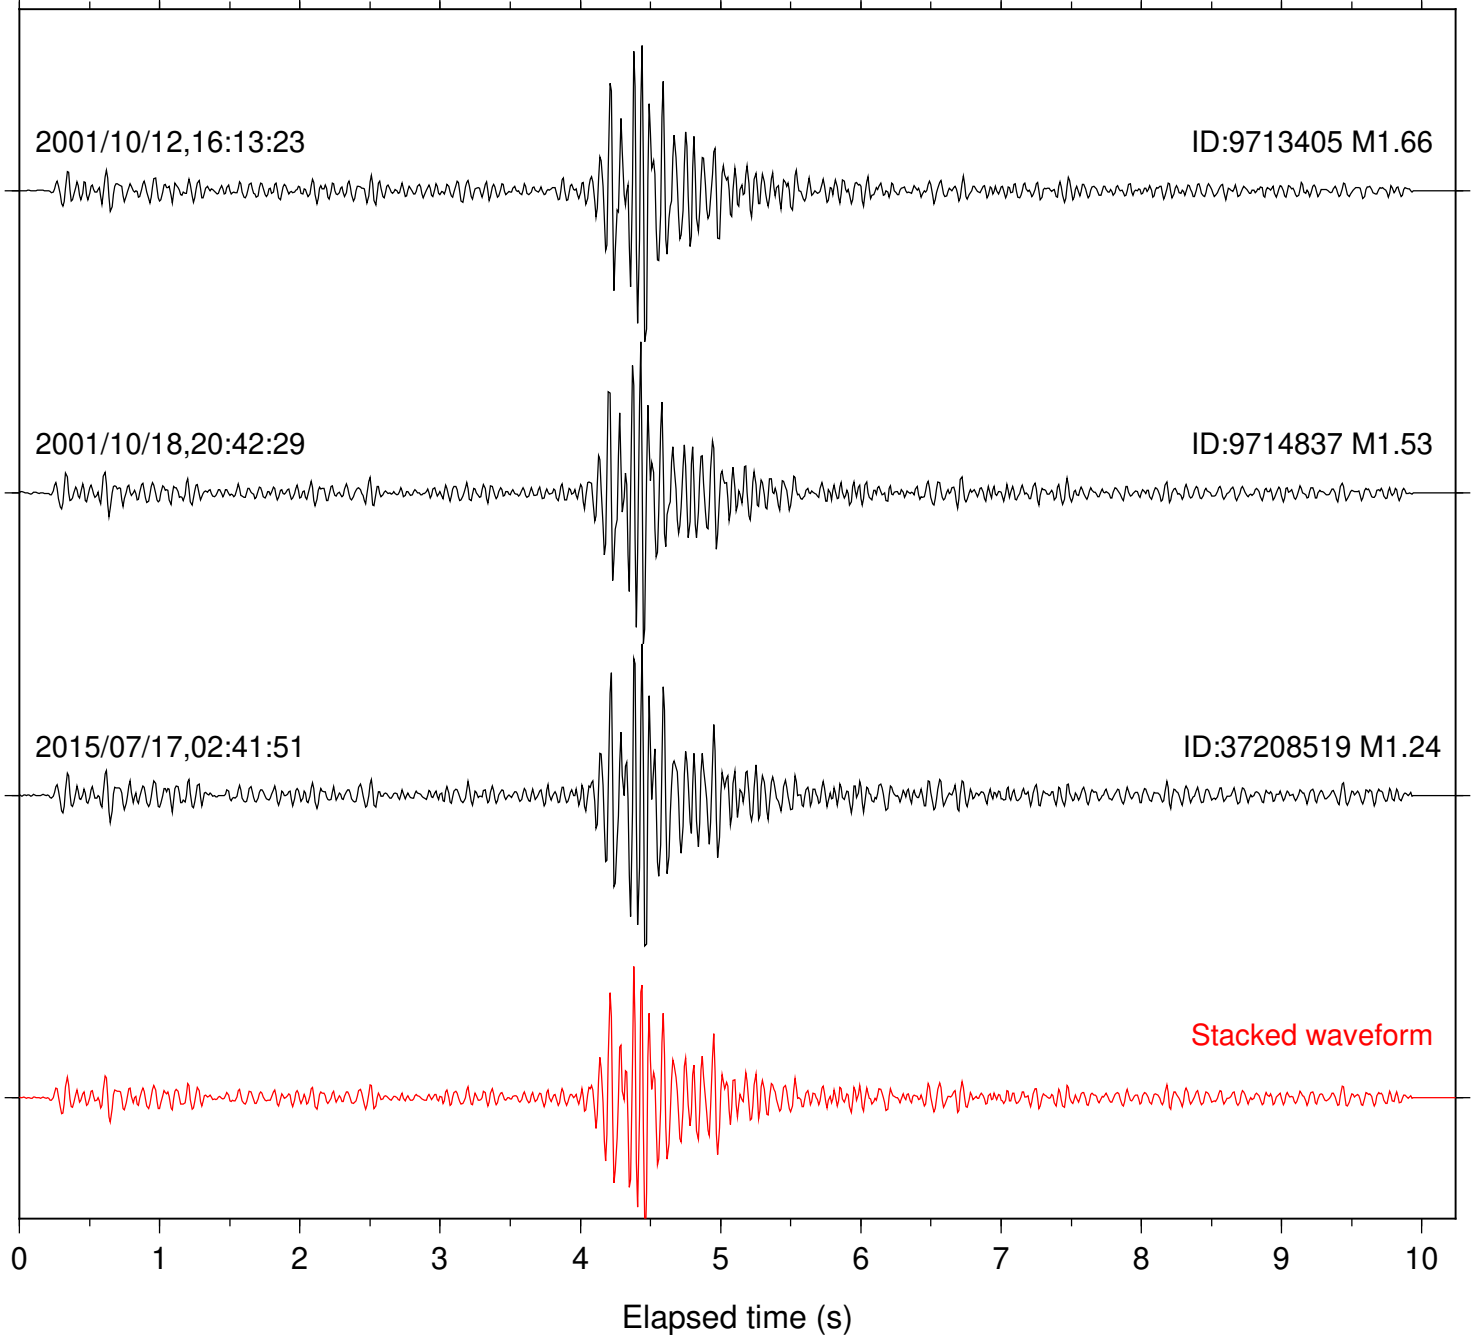

Station: CRY Com: HHZ

Focal depth: 12.35 km

Station: KNW Com: HHZ

Focal depth: 12.14 km

Station: PFO Com: HHZ

Focal depth: 12.14 km