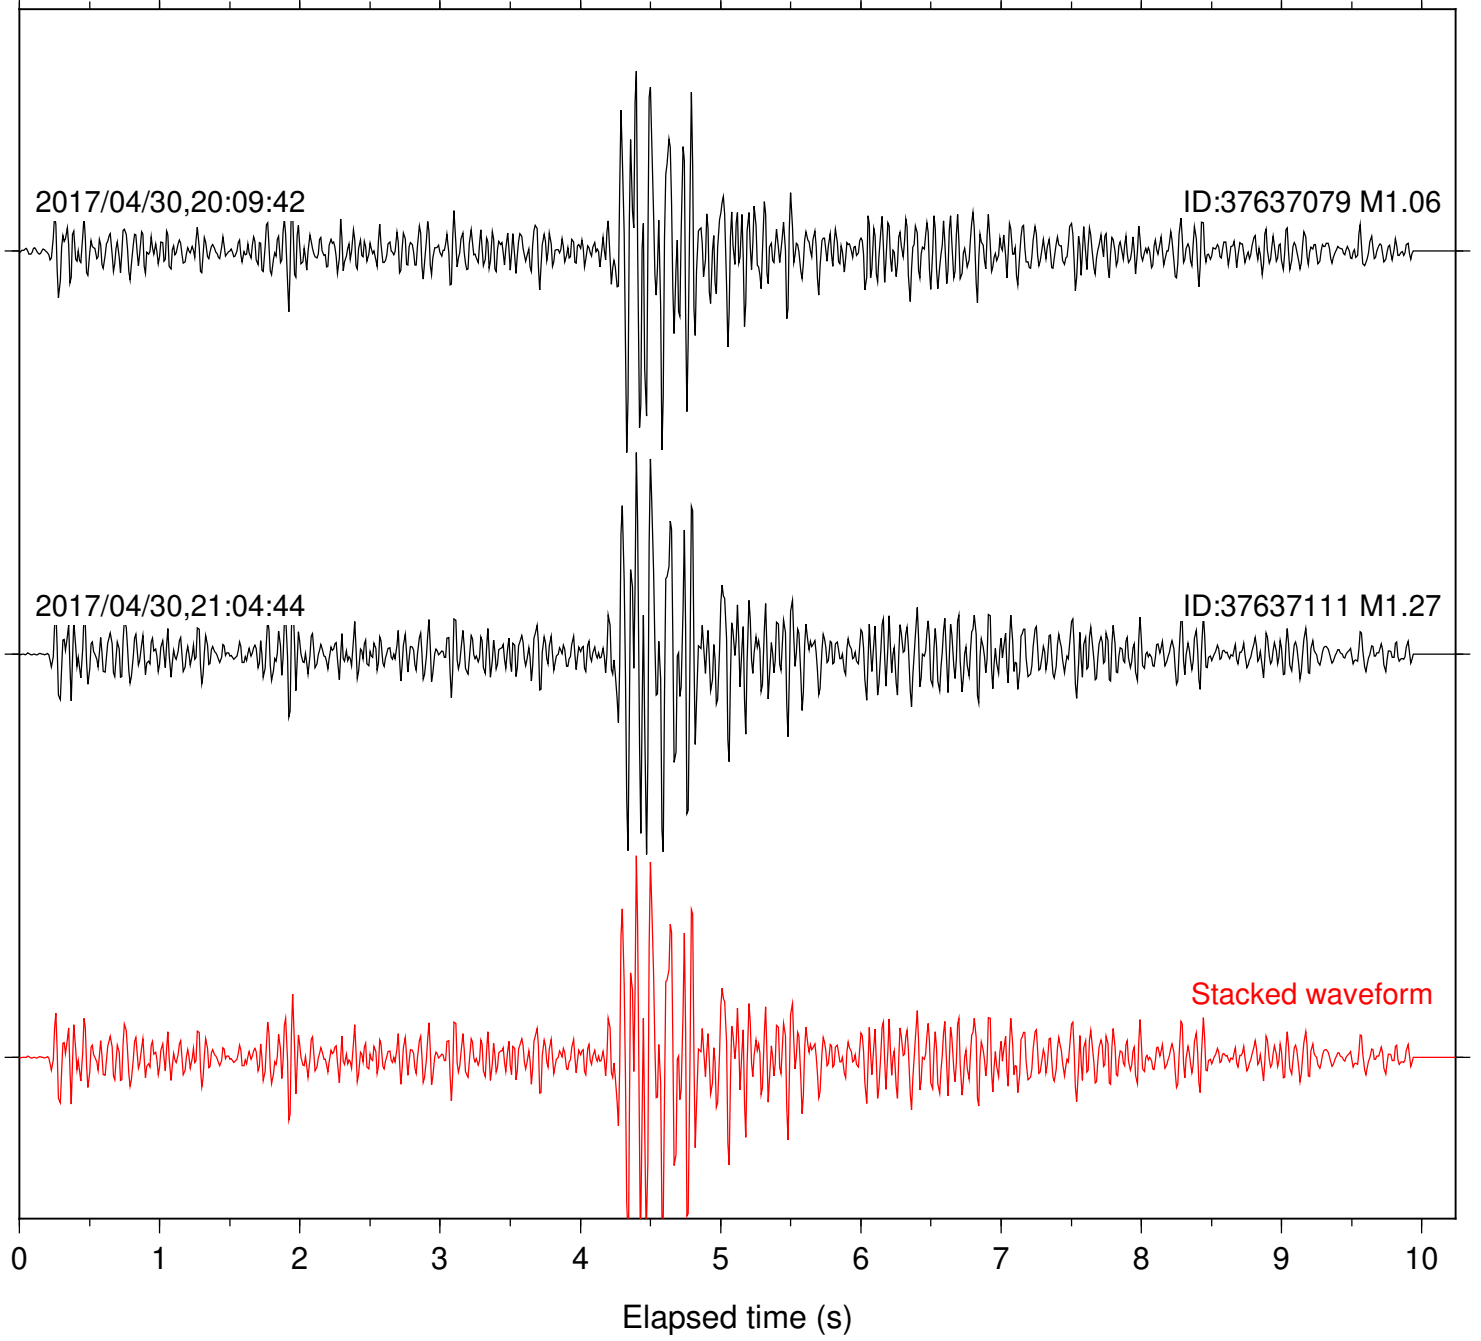

Station: B081 Com: EHZ

Focal depth: 6.08 km

Station: B082 Com: EHZ

Focal depth: 6.08 km

Station: B084 Com: EHZ

Focal depth: 6.08 km

2017/04/30,20:09:42

ID:37637079 M1.06

2017/04/30,21:04:44

ID:37637111 M1.27

Stacked waveform

0 1 2 3 4 5 6 7 8 9 10
Elapsed time (s)

Station: B086 Com: EHZ

Focal depth: 6.08 km

Station: B087 Com: EHZ

Focal depth: 6.06 km

Station: B088 Com: EHZ

Focal depth: 6.08 km

Station: CSH Com: HHZ

Focal depth: 6.08 km

Station: DNR Com: HHZ

Focal depth: 6.08 km

Station: FRD Com: HHZ

Focal depth: 6.06 km

Station: RRSP Com: HHZ

Focal depth: 6.08 km

Station: SND Com: HHZ

Focal depth: 6.12 km

Station: TOR Com: HHZ

Focal depth: 6.06 km

Station: TRO Com: HHZ

Focal depth: 6.08 km