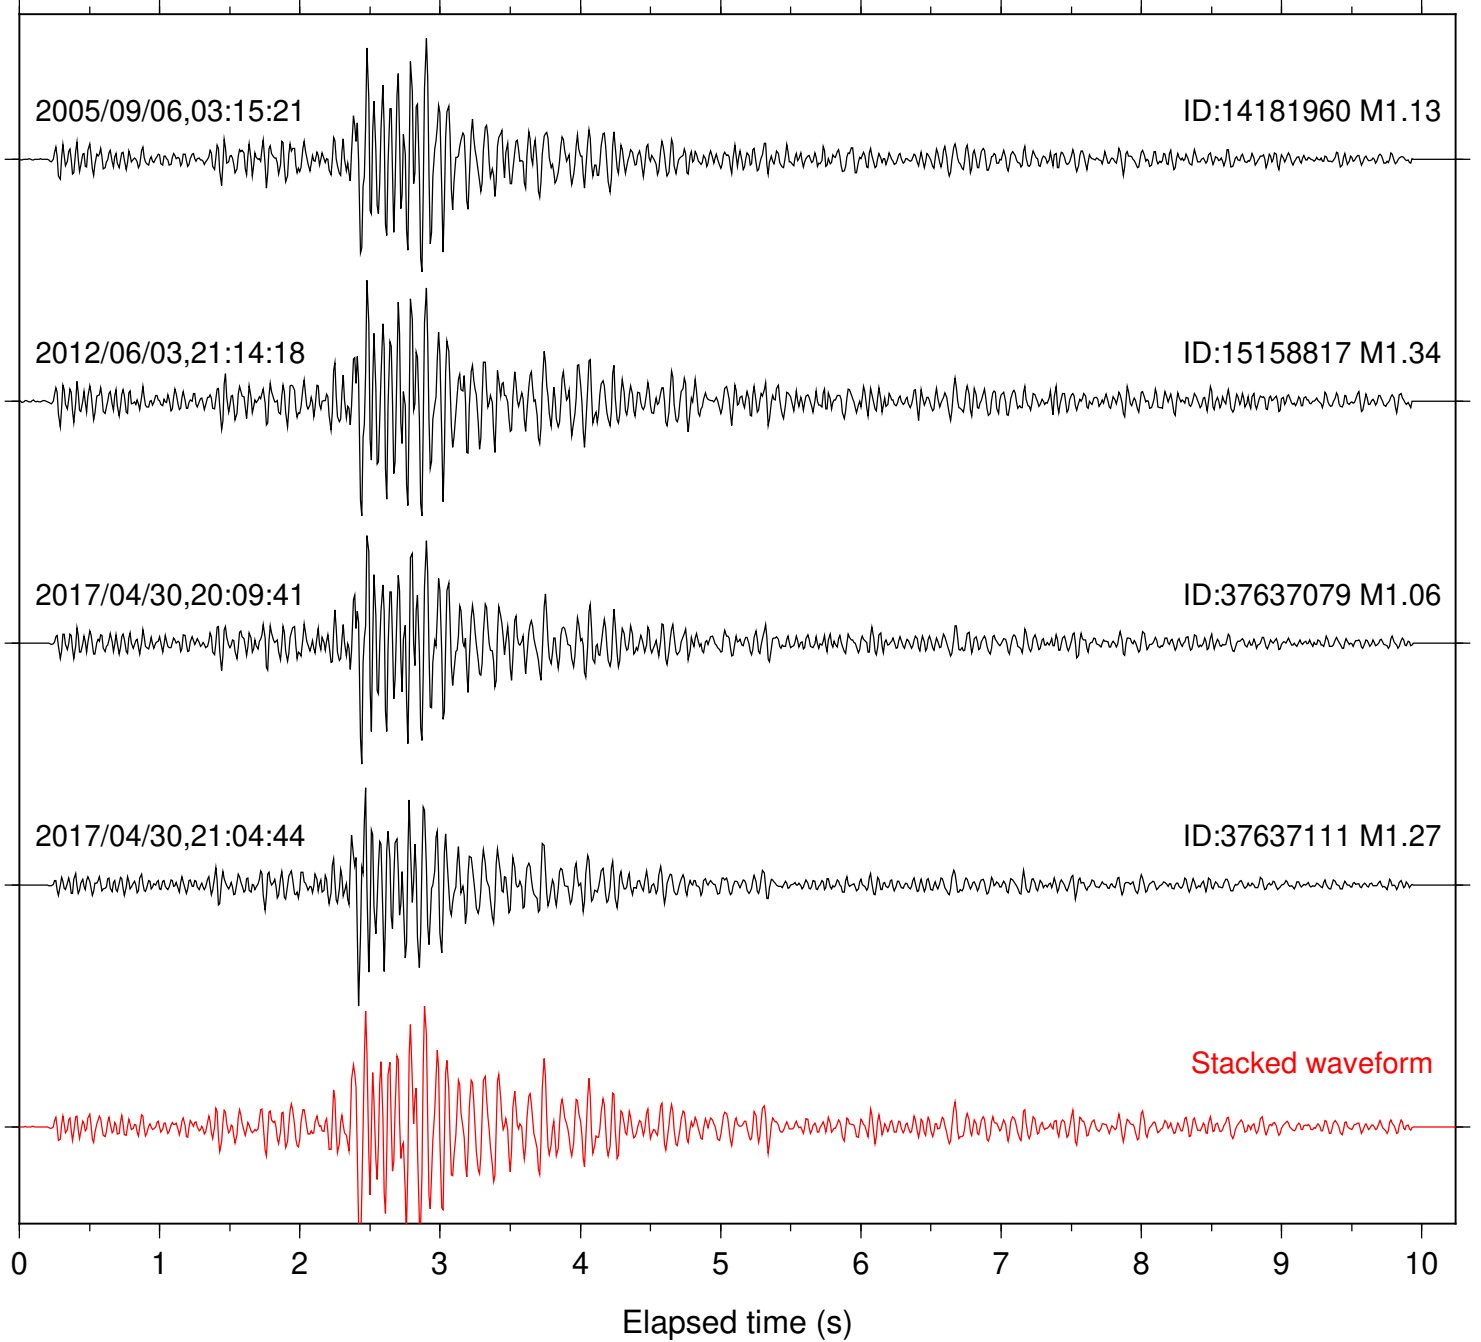

Station: B088 Com: EHZ

Focal depth: 6.08 km

Station: CSH Com: HHZ

Focal depth: 6.08 km

Station: DNR Com: HHZ

Focal depth: 6.08 km

Station: FRD Com: HHZ

Focal depth: 6.06 km

Station: KNW Com: HHZ

Focal depth: 6.08 km

Station: LVA2 Com: HHZ

Focal depth: 6.08 km

Station: PFO Com: HHZ

Focal depth: 6.06 km

Station: PMD Com: HHZ

Focal depth: 6.08 km

Station: RRSP Com: HHZ

Focal depth: 6.08 km

Station: SND Com: HHZ

Focal depth: 6.12 km

Station: TOR Com: HHZ

Focal depth: 6.06 km

Station: TRO Com: HHZ

Focal depth: 6.08 km