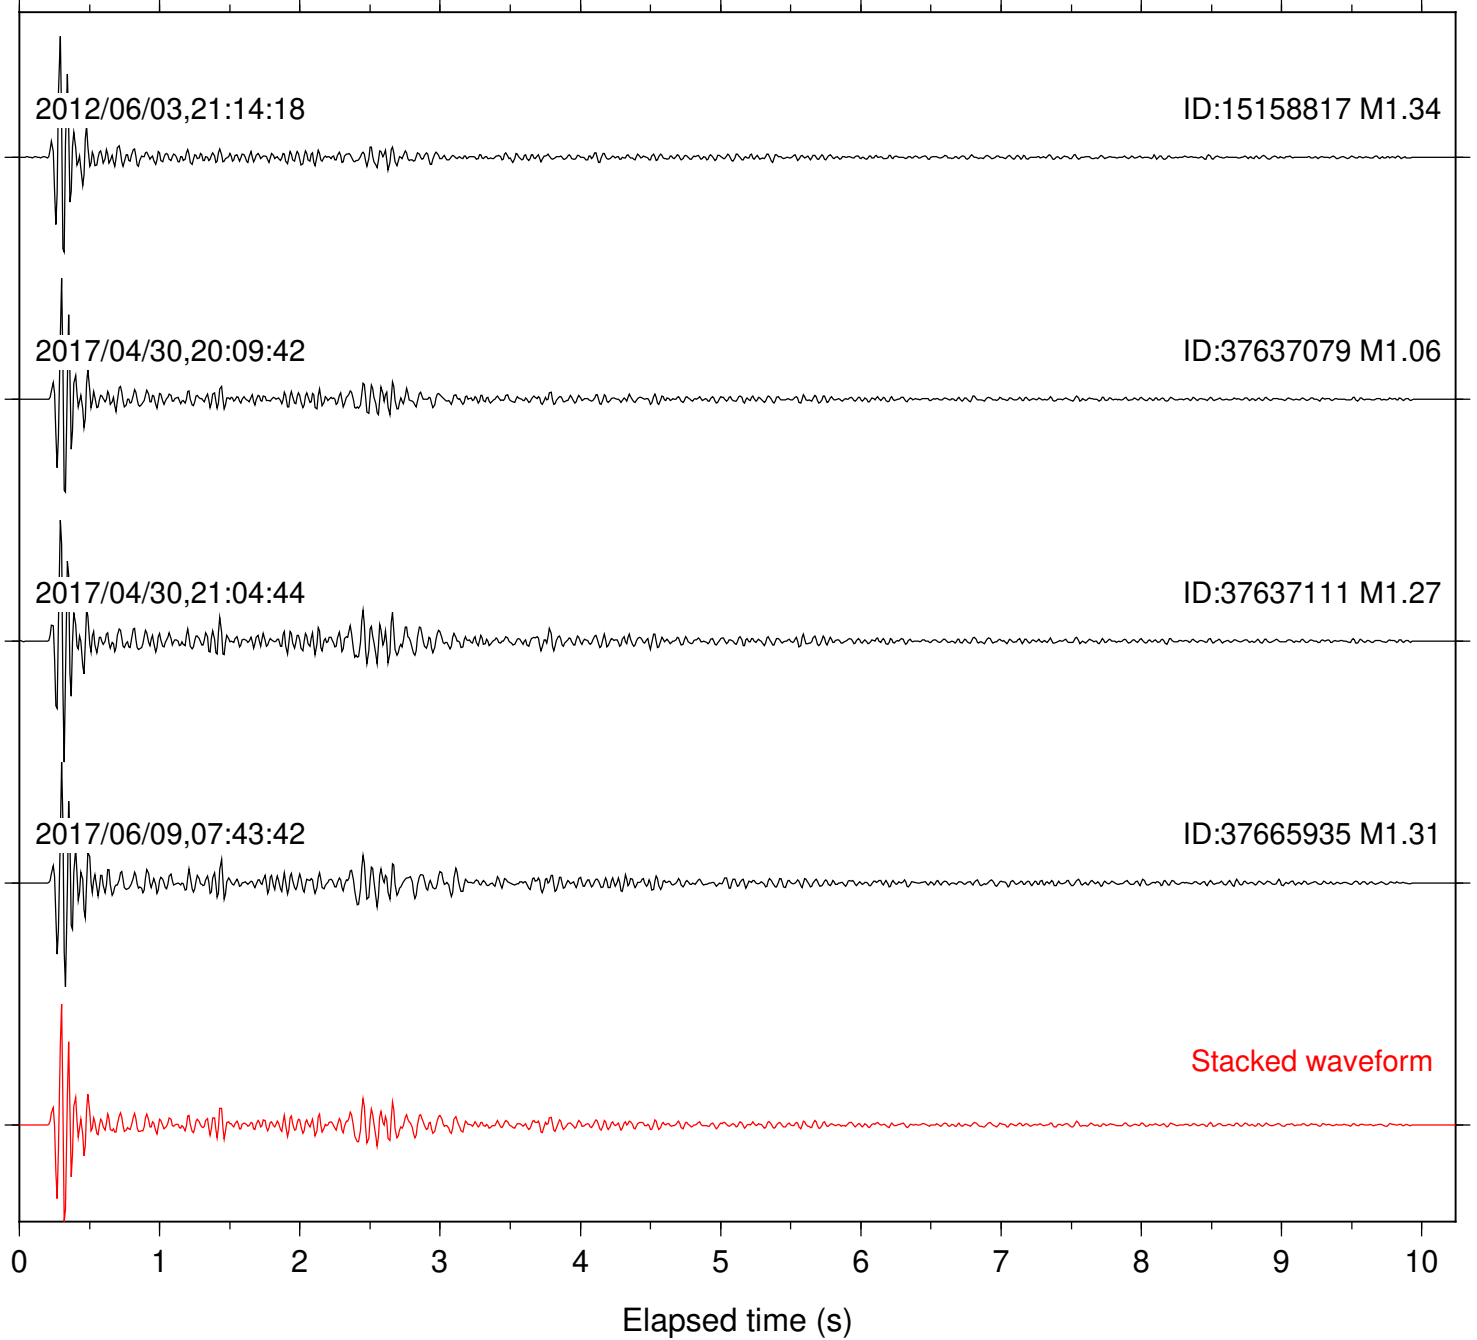

2017/04/30,21:04:44

ID:37637111 M1.27

Stacked waveform

0 1 2 3 4 5 6 7 8 9 10
Elapsed time (s)

Station: B086 Com: EHZ

Focal depth: 6.08 km

Station: B087 Com: EHZ

Focal depth: 6.06 km

Station: B088 Com: EHZ

Focal depth: 6.08 km

Station: CSH Com: HHZ

Focal depth: 6.08 km

Station: DNR Com: HHZ

Focal depth: 6.08 km

Station: FRD Com: HHZ

Focal depth: 6.06 km

Station: KNW Com: HHZ

Focal depth: 6.08 km

Station: LVA2 Com: HHZ

Focal depth: 6.08 km

Station: PFO Com: HHZ

Focal depth: 6.06 km

Station: PMD Com: HHZ

Focal depth: 6.08 km

Station: RRSP Com: HHZ

Focal depth: 6.08 km

Station: SND Com: HHZ

Focal depth: 6.12 km

Station: TOR Com: HHZ

Focal depth: 6.06 km

Station: TRO Com: HHZ

Focal depth: 6.08 km