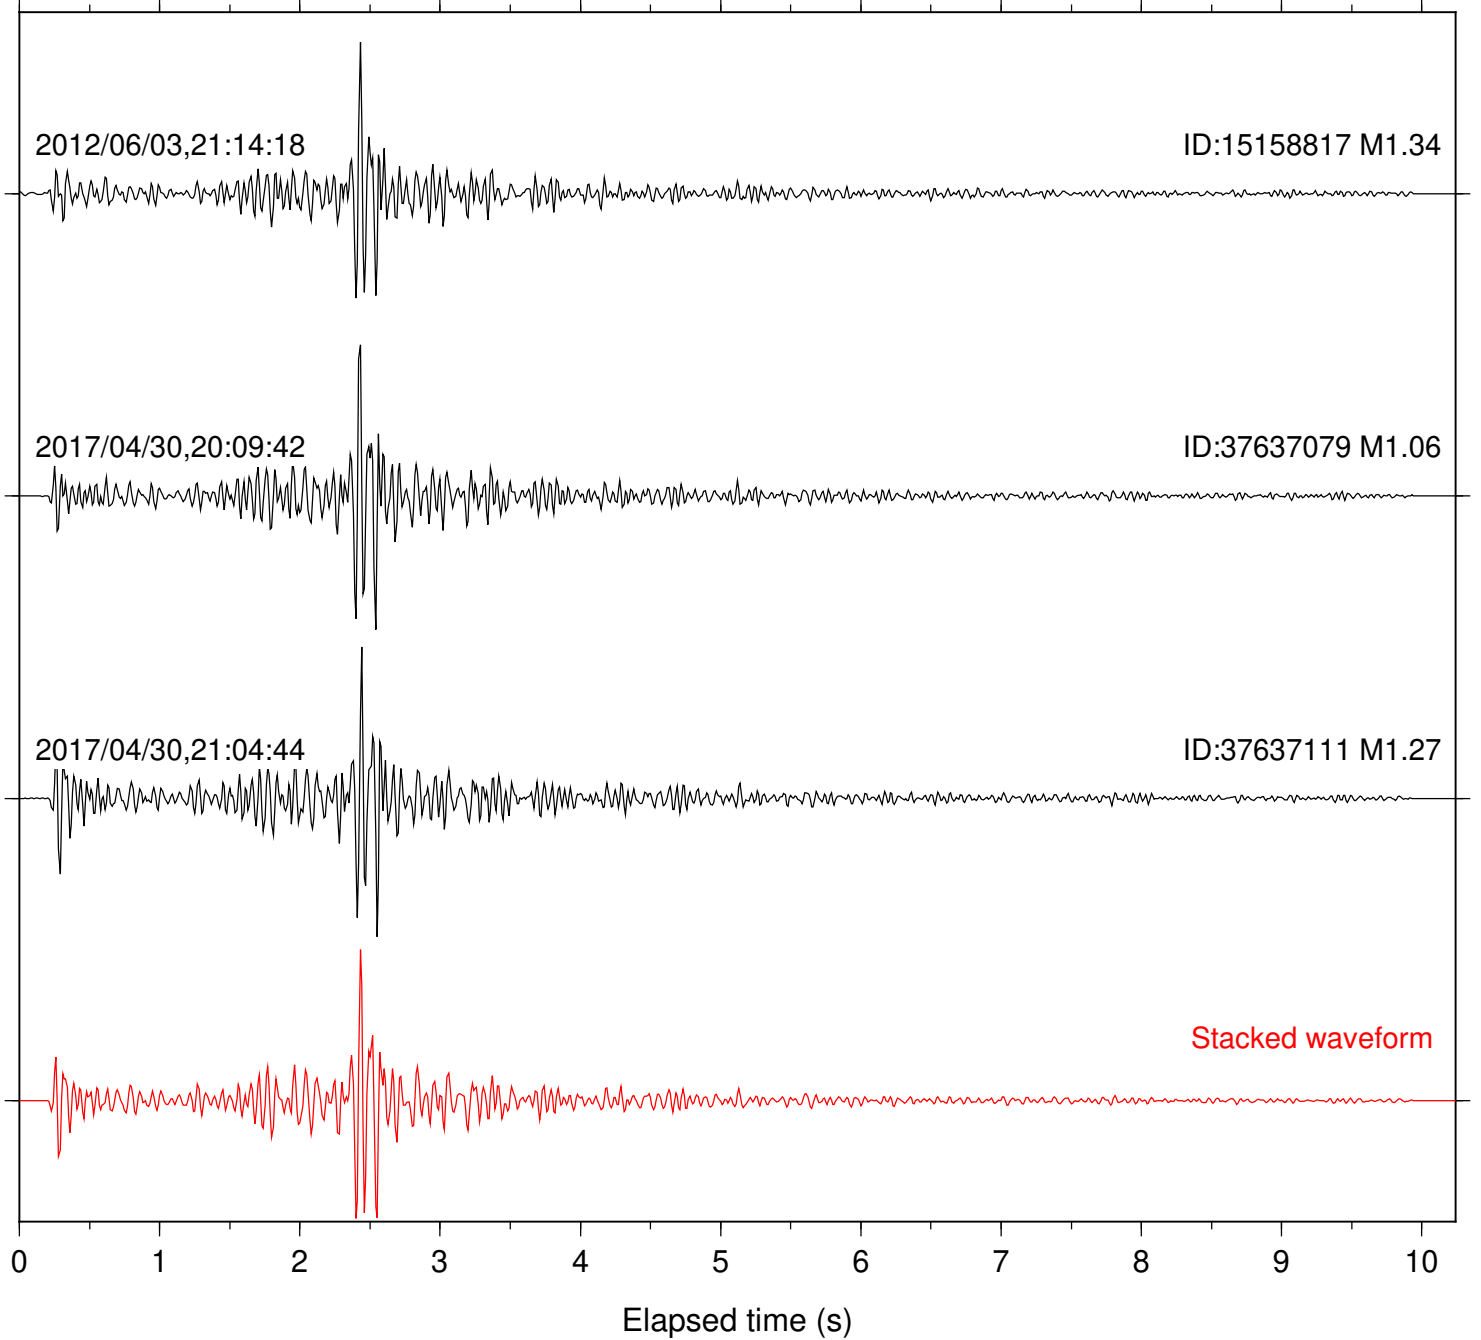

Station: B081 Com: EHZ

Focal depth: 6.08 km

Station: B082 Com: EHZ

Focal depth: 6.08 km

Station: B084 Com: EHZ

Focal depth: 6.08 km

2017/04/30,20:09:42

ID:37637079 M1.06

2017/04/30,21:04:44

ID:37637111 M1.27

Stacked waveform

0 1 2 3 4 5 6 7 8 9 10
Elapsed time (s)

Station: B086 Com: EHZ

Focal depth: 6.08 km

Station: B087 Com: EHZ

Focal depth: 6.06 km

Station: B088 Com: EHZ

Focal depth: 6.08 km

Station: CSH Com: HHZ

Focal depth: 6.08 km

Station: DNR Com: HHZ

Focal depth: 6.08 km

Station: FRD Com: HHZ

Focal depth: 6.06 km

Station: RRSP Com: HHZ

Focal depth: 6.08 km

Station: SND Com: HHZ

Focal depth: 6.12 km

Station: TOR Com: HHZ

Focal depth: 6.06 km

Station: TRO Com: HHZ

Focal depth: 6.08 km