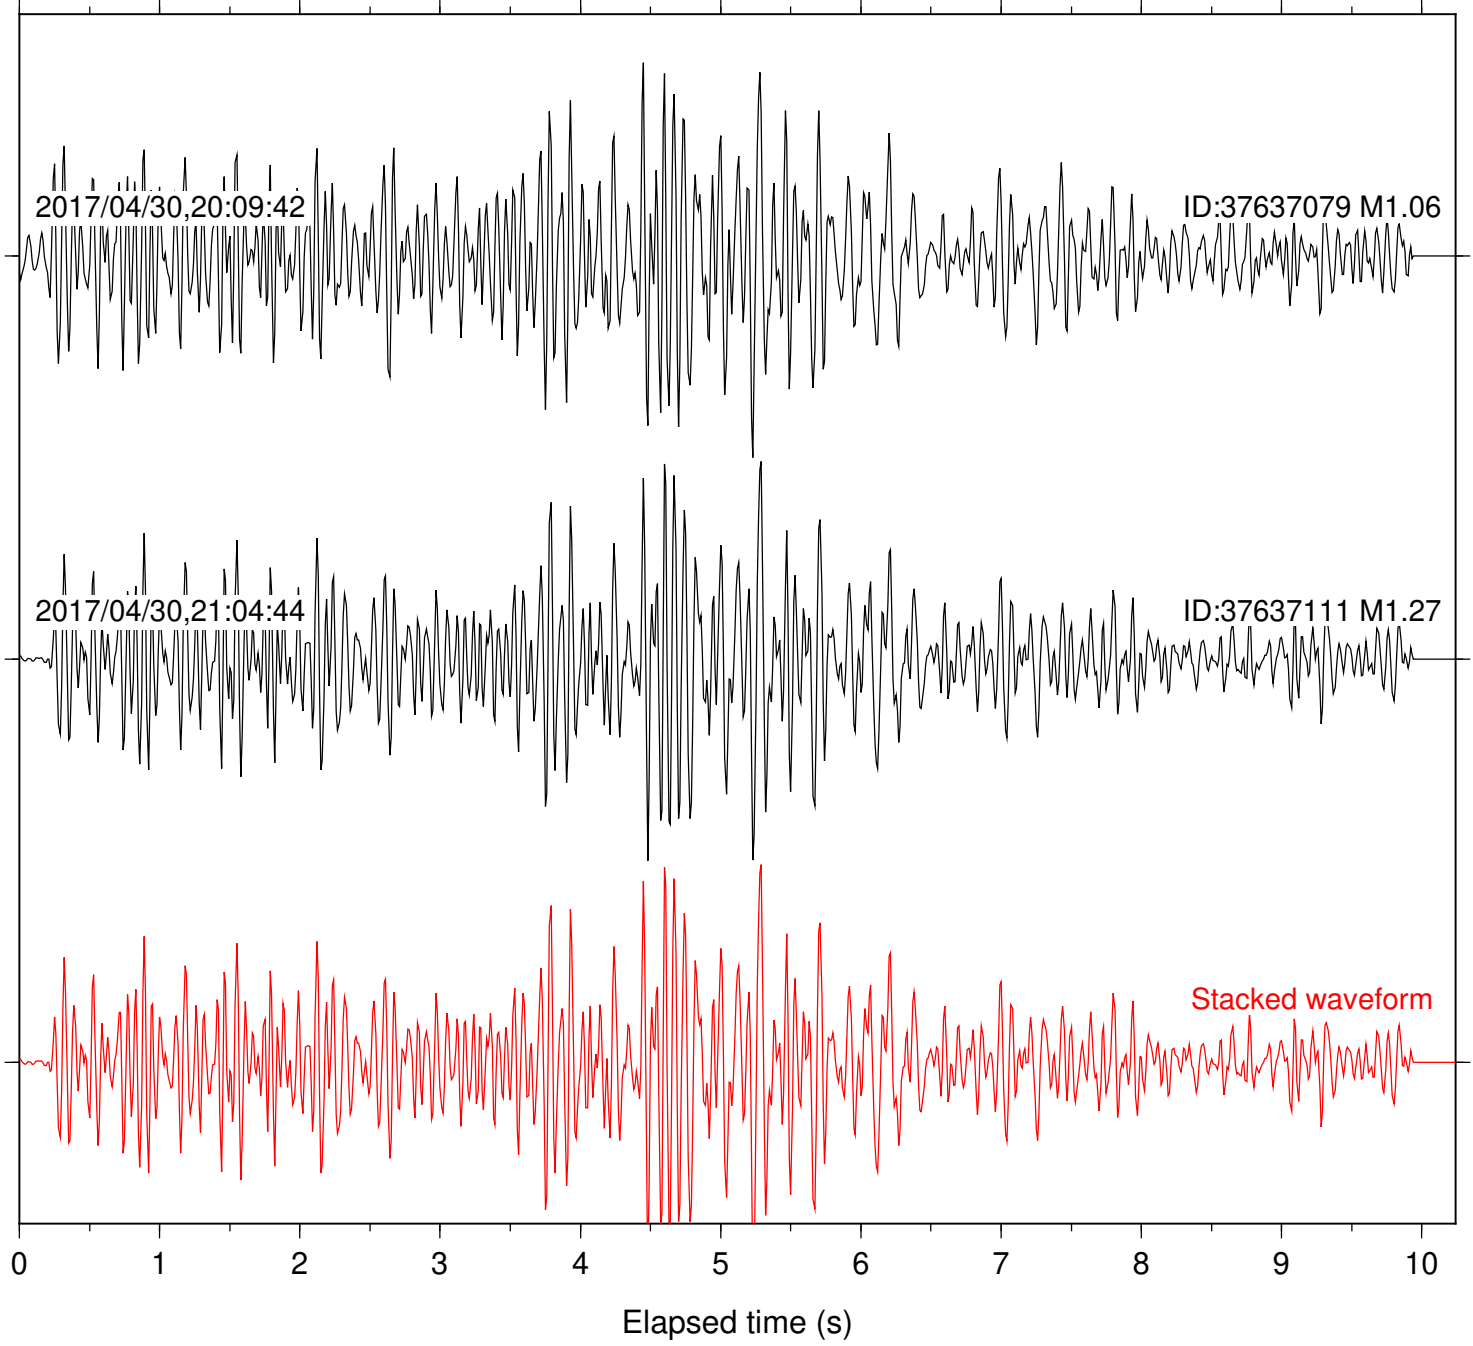

Station: B088 Com: EHZ

Focal depth: 6.08 km

Station: CSH Com: HHZ

Focal depth: 6.08 km

Station: DNR Com: HHZ

Focal depth: 6.08 km

Station: FRD Com: HHZ

Focal depth: 6.06 km

Station: KNW Com: HHZ

Focal depth: 6.08 km

Station: LVA2 Com: HHZ

Focal depth: 6.08 km

Station: PFO Com: HHZ

Focal depth: 6.06 km

Station: PMD Com: HHZ

Focal depth: 6.08 km

Station: RRSP Com: HHZ

Focal depth: 6.08 km

Station: SND Com: HHZ

Focal depth: 6.12 km

Station: TOR Com: HHZ

Focal depth: 6.06 km

Station: TRO Com: HHZ

Focal depth: 6.08 km