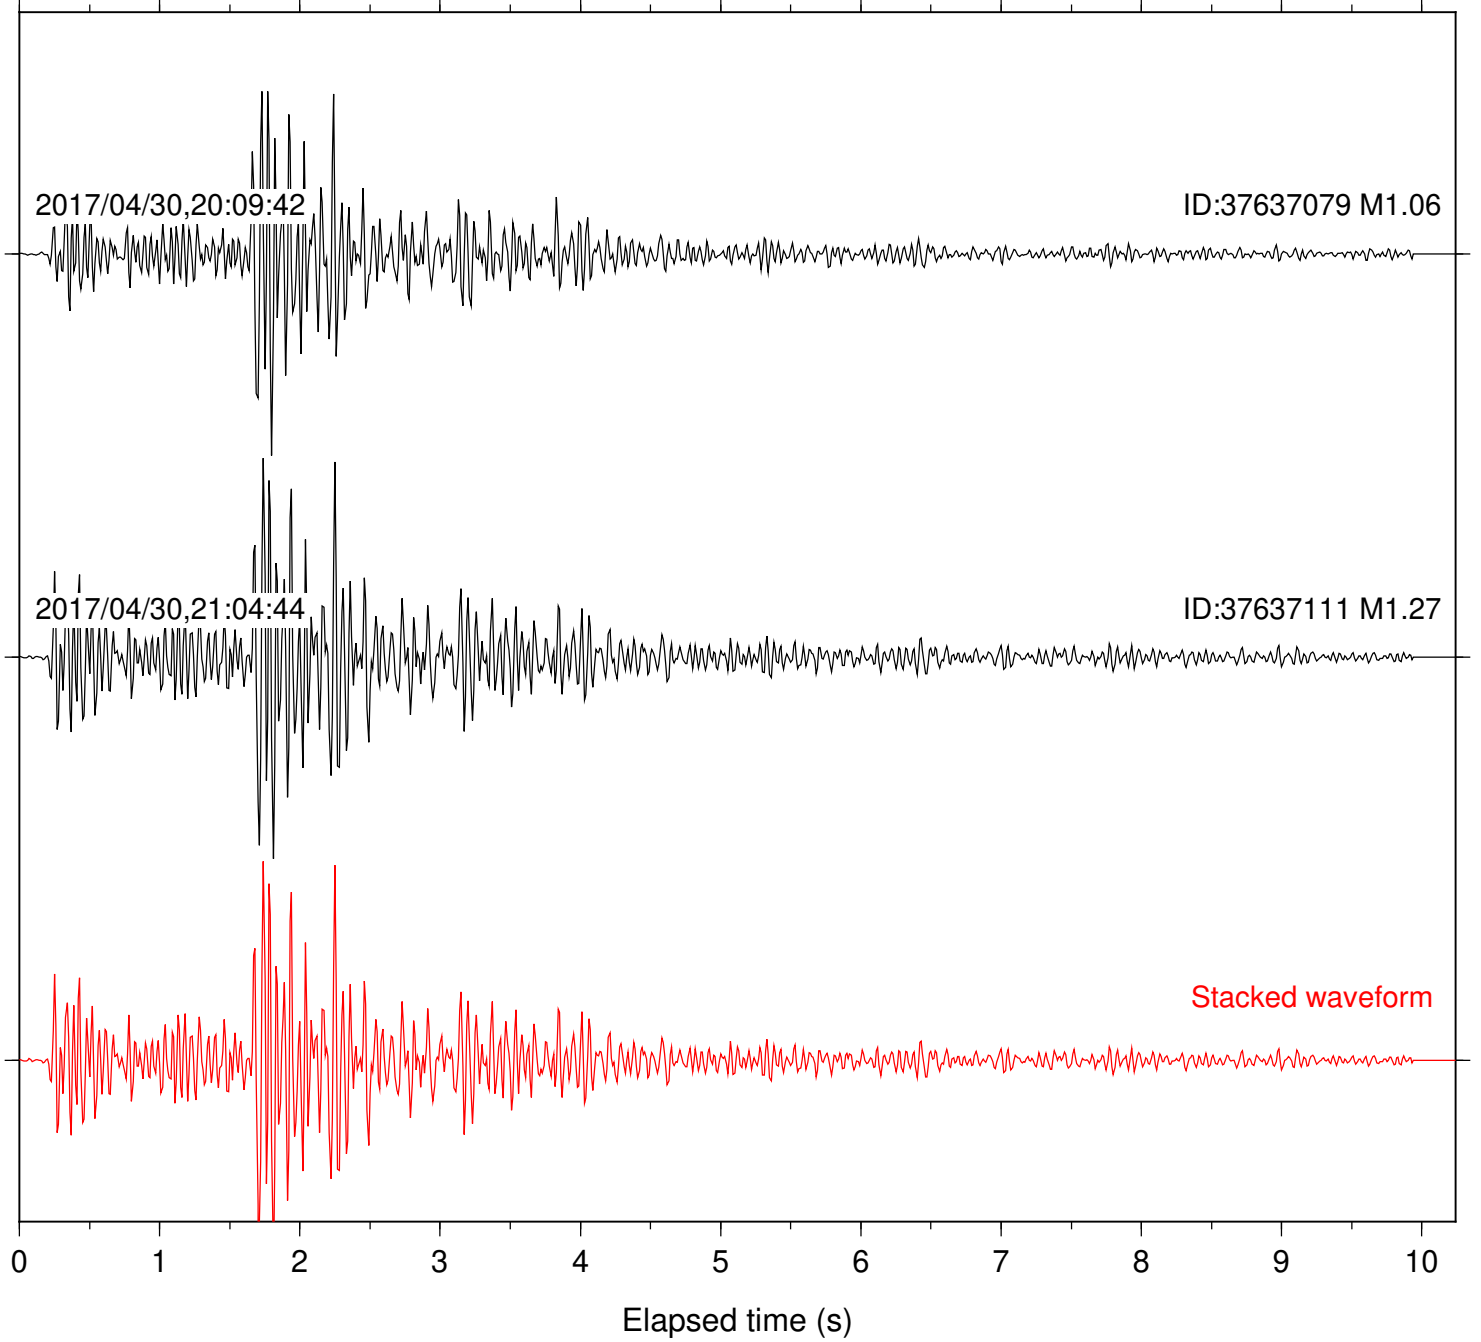

2017/04/30,21:04:44

ID:37637111 M1.27

Stacked waveform

0 1 2 3 4 5 6 7 8 9 10
Elapsed time (s)

Station: B086 Com: EHZ

Focal depth: 6.08 km

Station: B087 Com: EHZ

Focal depth: 6.06 km

Station: B088 Com: EHZ

Focal depth: 6.08 km

Station: CSH Com: HHZ

Focal depth: 6.08 km

Station: DNR Com: HHZ

Focal depth: 6.08 km

Station: FRD Com: HHZ

Focal depth: 6.06 km

Station: KNW Com: HHZ

Focal depth: 6.08 km

Station: LVA2 Com: HHZ

Focal depth: 6.08 km

Station: PFO Com: HHZ

Focal depth: 6.06 km

Station: PMD Com: HHZ

Focal depth: 6.08 km

Station: RRSP Com: HHZ

Focal depth: 6.08 km

Station: SND Com: HHZ

Focal depth: 6.12 km

Station: TOR Com: HHZ

Focal depth: 6.06 km

Station: TRO Com: HHZ

Focal depth: 6.08 km