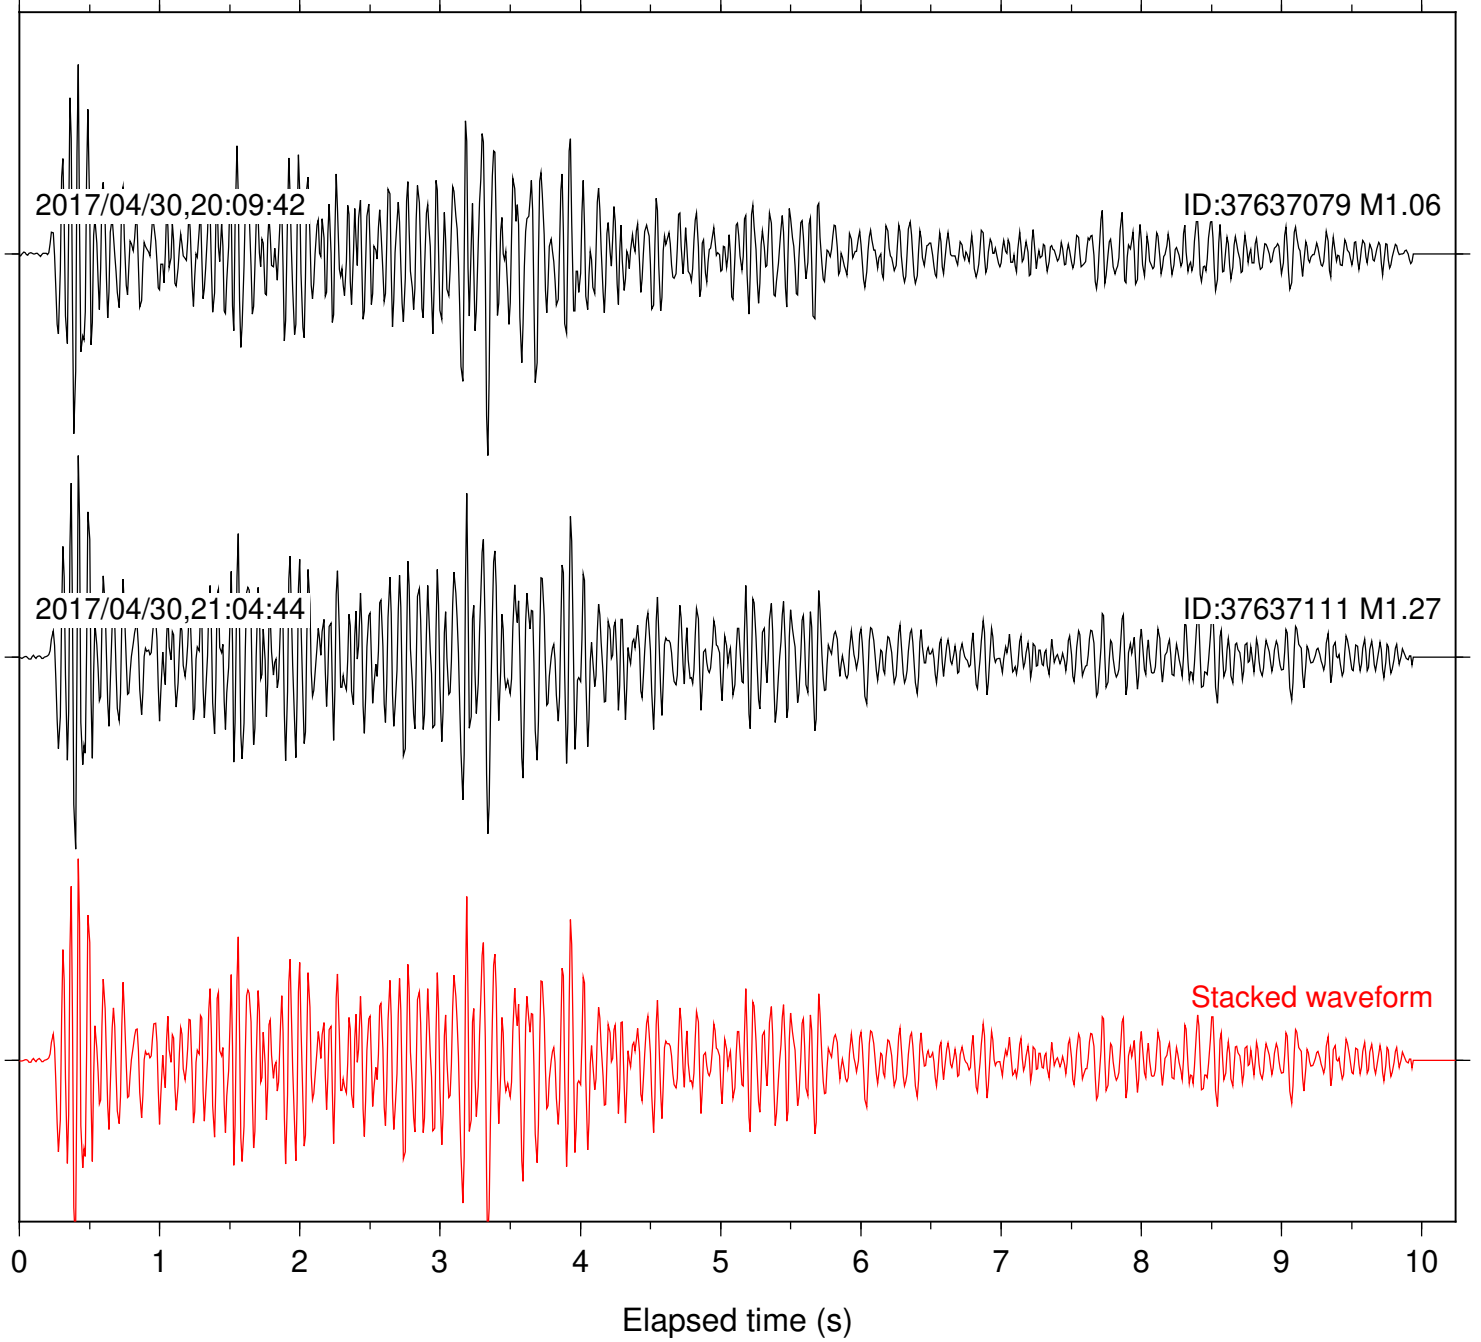

2017/04/30,21:04:44

ID:37637111 M1.27

Stacked waveform

0 1 2 3 4 5 6 7 8 9 10
Elapsed time (s)

Station: B086 Com: EHZ

Focal depth: 6.08 km

Station: B087 Com: EHZ

Focal depth: 6.06 km

Station: B088 Com: EHZ

Focal depth: 6.08 km

Station: CSH Com: HHZ

Focal depth: 6.08 km

Station: DNR Com: HHZ

Focal depth: 6.08 km

Station: FRD Com: HHZ

Focal depth: 6.06 km

Station: KNW Com: HHZ

Focal depth: 6.08 km

Station: LVA2 Com: HHZ

Focal depth: 6.08 km

Station: PFO Com: HHZ

Focal depth: 6.06 km

Station: PMD Com: HHZ

Focal depth: 6.08 km

Station: RRSP Com: HHZ

Focal depth: 6.08 km

Station: SND Com: HHZ

Focal depth: 6.12 km

Station: TOR Com: HHZ

Focal depth: 6.06 km

Station: TRO Com: HHZ

Focal depth: 6.08 km