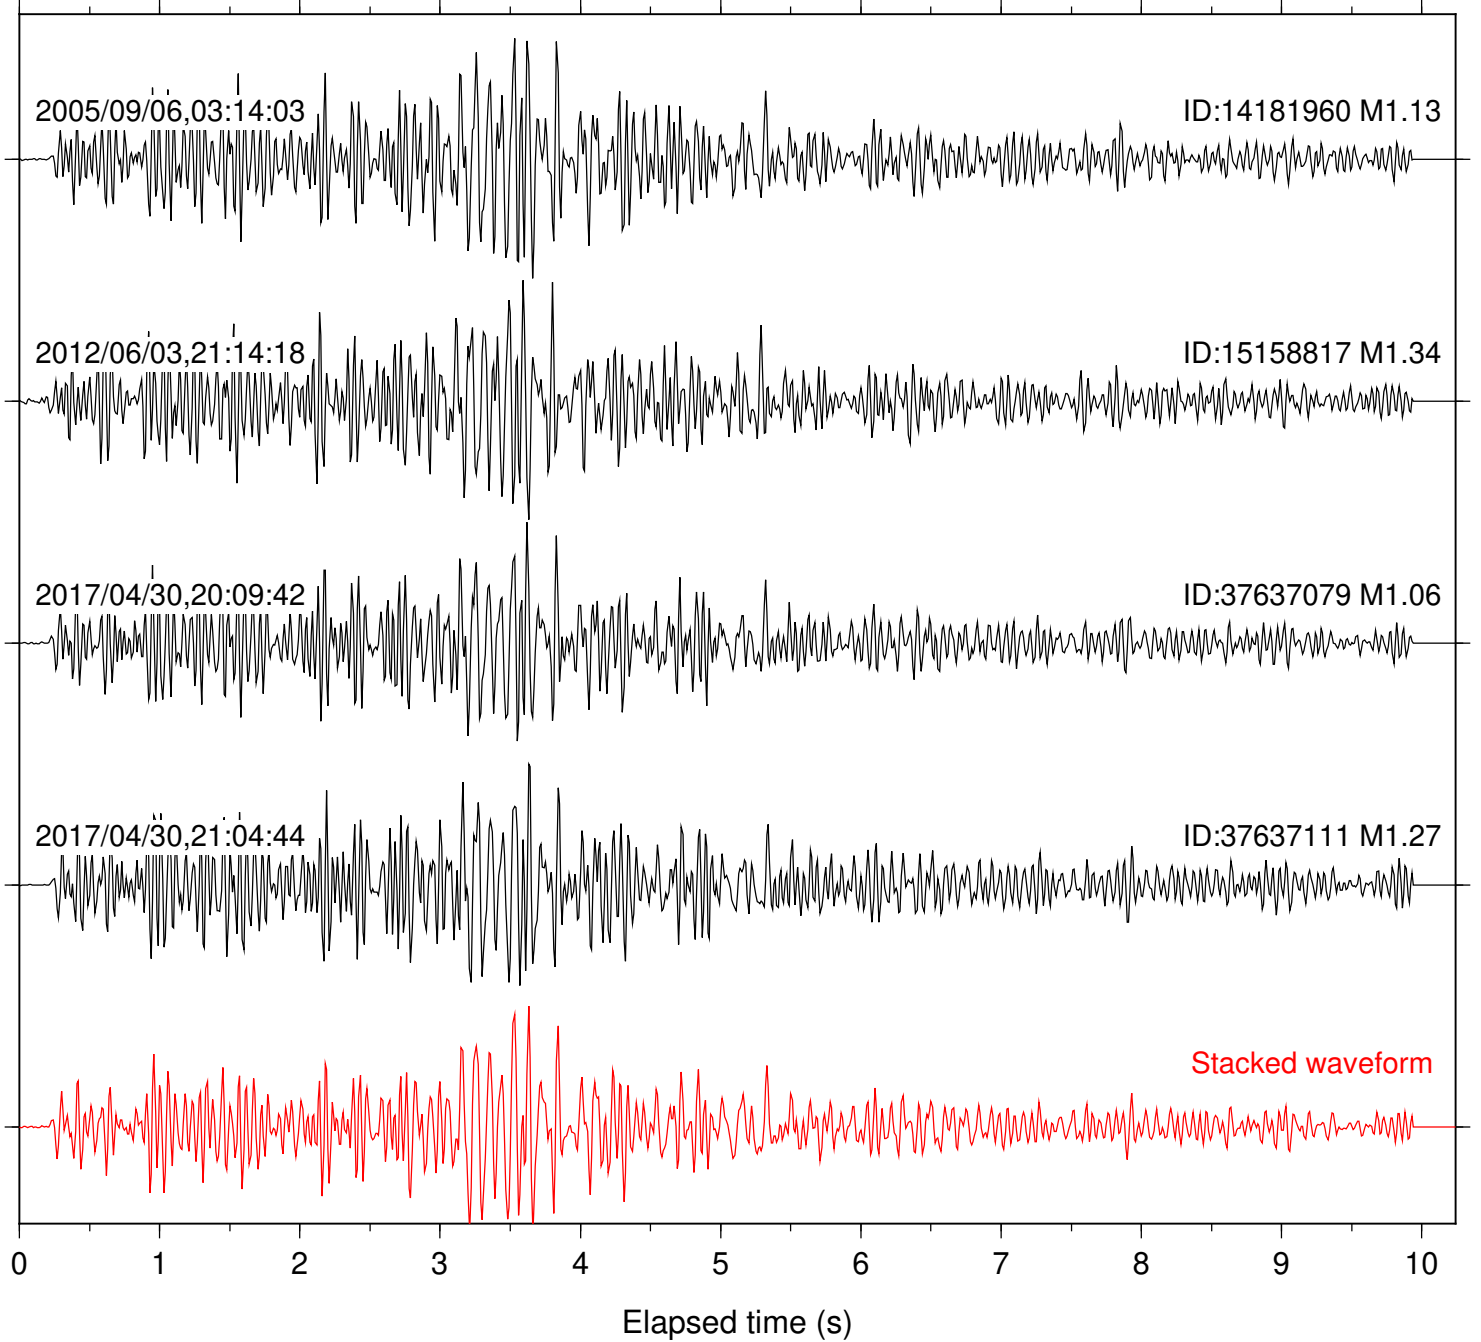

Station: B088 Com: EHZ

Focal depth: 6.08 km

Station: CSH Com: HHZ

Focal depth: 6.08 km

Station: DNR Com: HHZ

Focal depth: 6.08 km

Station: FRD Com: HHZ

Focal depth: 6.06 km

Station: KNW Com: HHZ

Focal depth: 6.08 km

Station: LVA2 Com: HHZ

Focal depth: 6.08 km

Station: PFO Com: HHZ

Focal depth: 6.06 km

Station: PMD Com: HHZ

Focal depth: 6.08 km

Station: RRSP Com: HHZ

Focal depth: 6.08 km

Station: SND Com: HHZ

Focal depth: 6.12 km

Station: TOR Com: HHZ

Focal depth: 6.06 km

Station: TRO Com: HHZ

Focal depth: 6.08 km