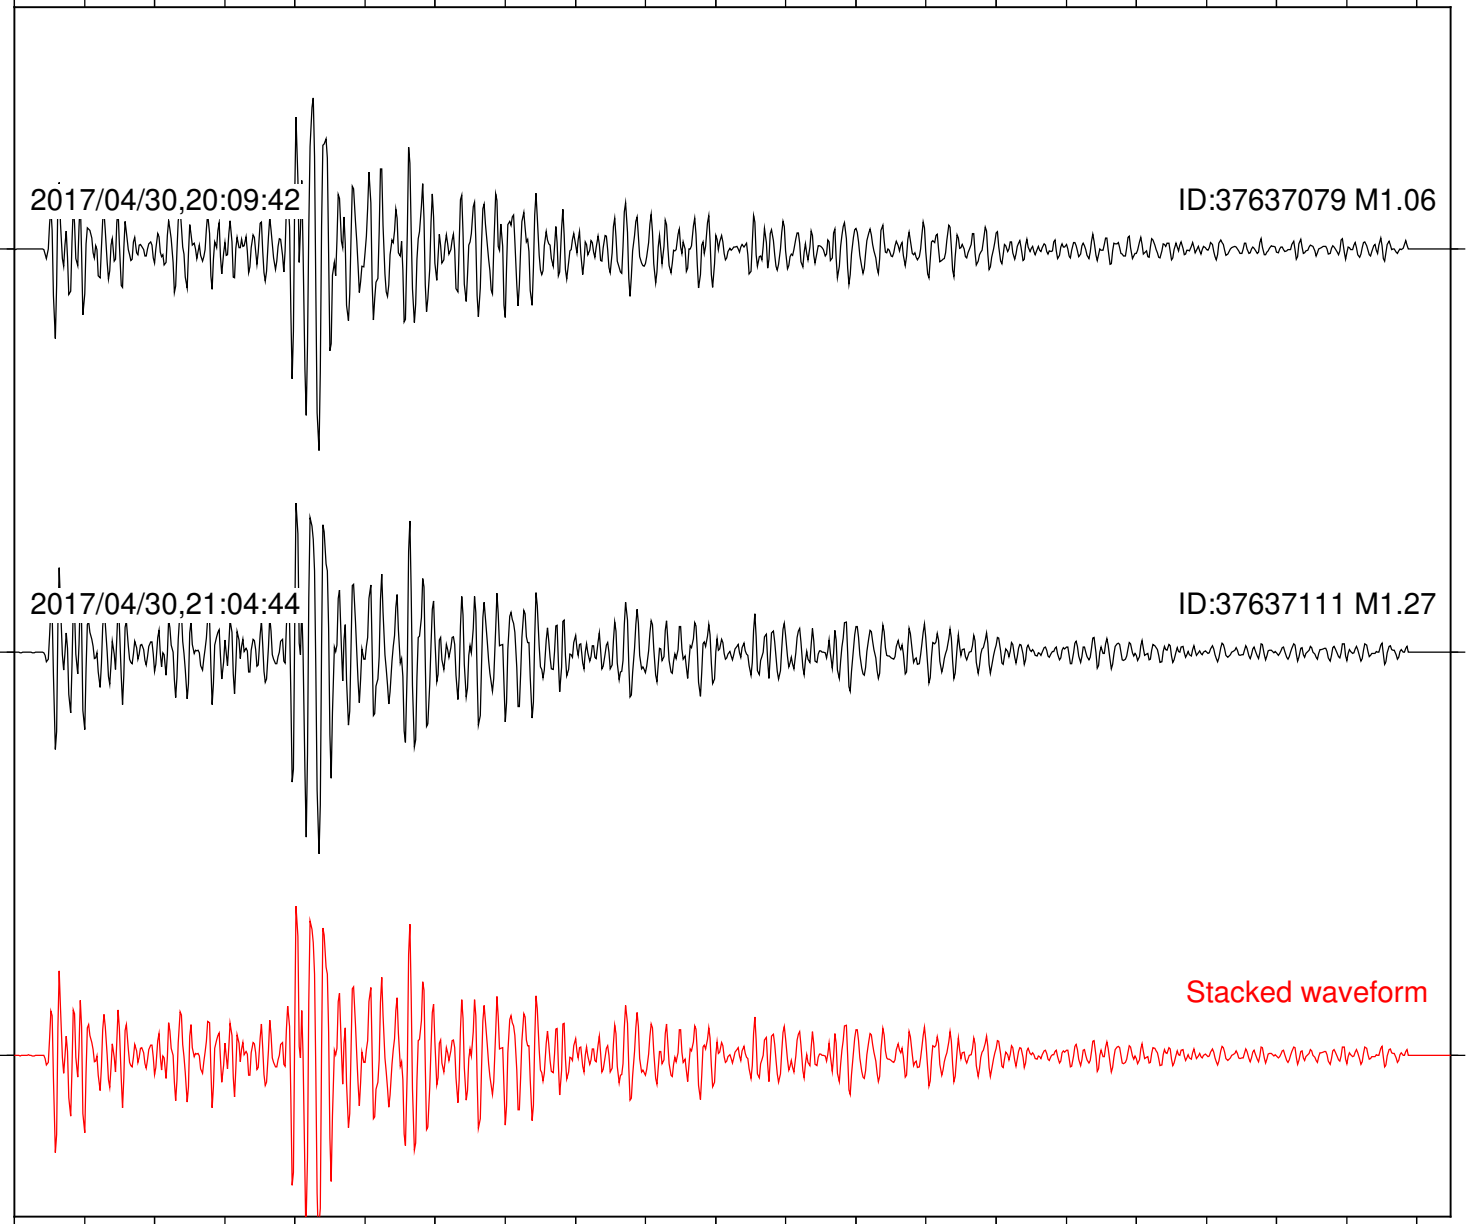

Station: B081 Com: EHZ

Focal depth: 6.08 km

Station: B082 Com: EHZ

Focal depth: 6.08 km

Station: B084 Com: EHZ

Focal depth: 6.08 km

2017/04/30,20:09:42

ID:37637079 M1.06

2017/04/30,21:04:44

ID:37637111 M1.27

Stacked waveform

0 1 2 3 4 5 6 7 8 9 10
Elapsed time (s)

Station: B086 Com: EHZ

Focal depth: 6.08 km

Station: B087 Com: EHZ

Focal depth: 6.06 km

Station: B088 Com: EHZ

Focal depth: 6.08 km

Station: CSH Com: HHZ

Focal depth: 6.08 km

Station: DNR Com: HHZ

Focal depth: 6.08 km

Station: FRD Com: HHZ

Focal depth: 6.06 km

Station: RRSP Com: HHZ

Focal depth: 6.08 km

Station: SND Com: HHZ

Focal depth: 6.12 km

Station: TOR Com: HHZ

Focal depth: 6.06 km

Station: TRO Com: HHZ

Focal depth: 6.08 km