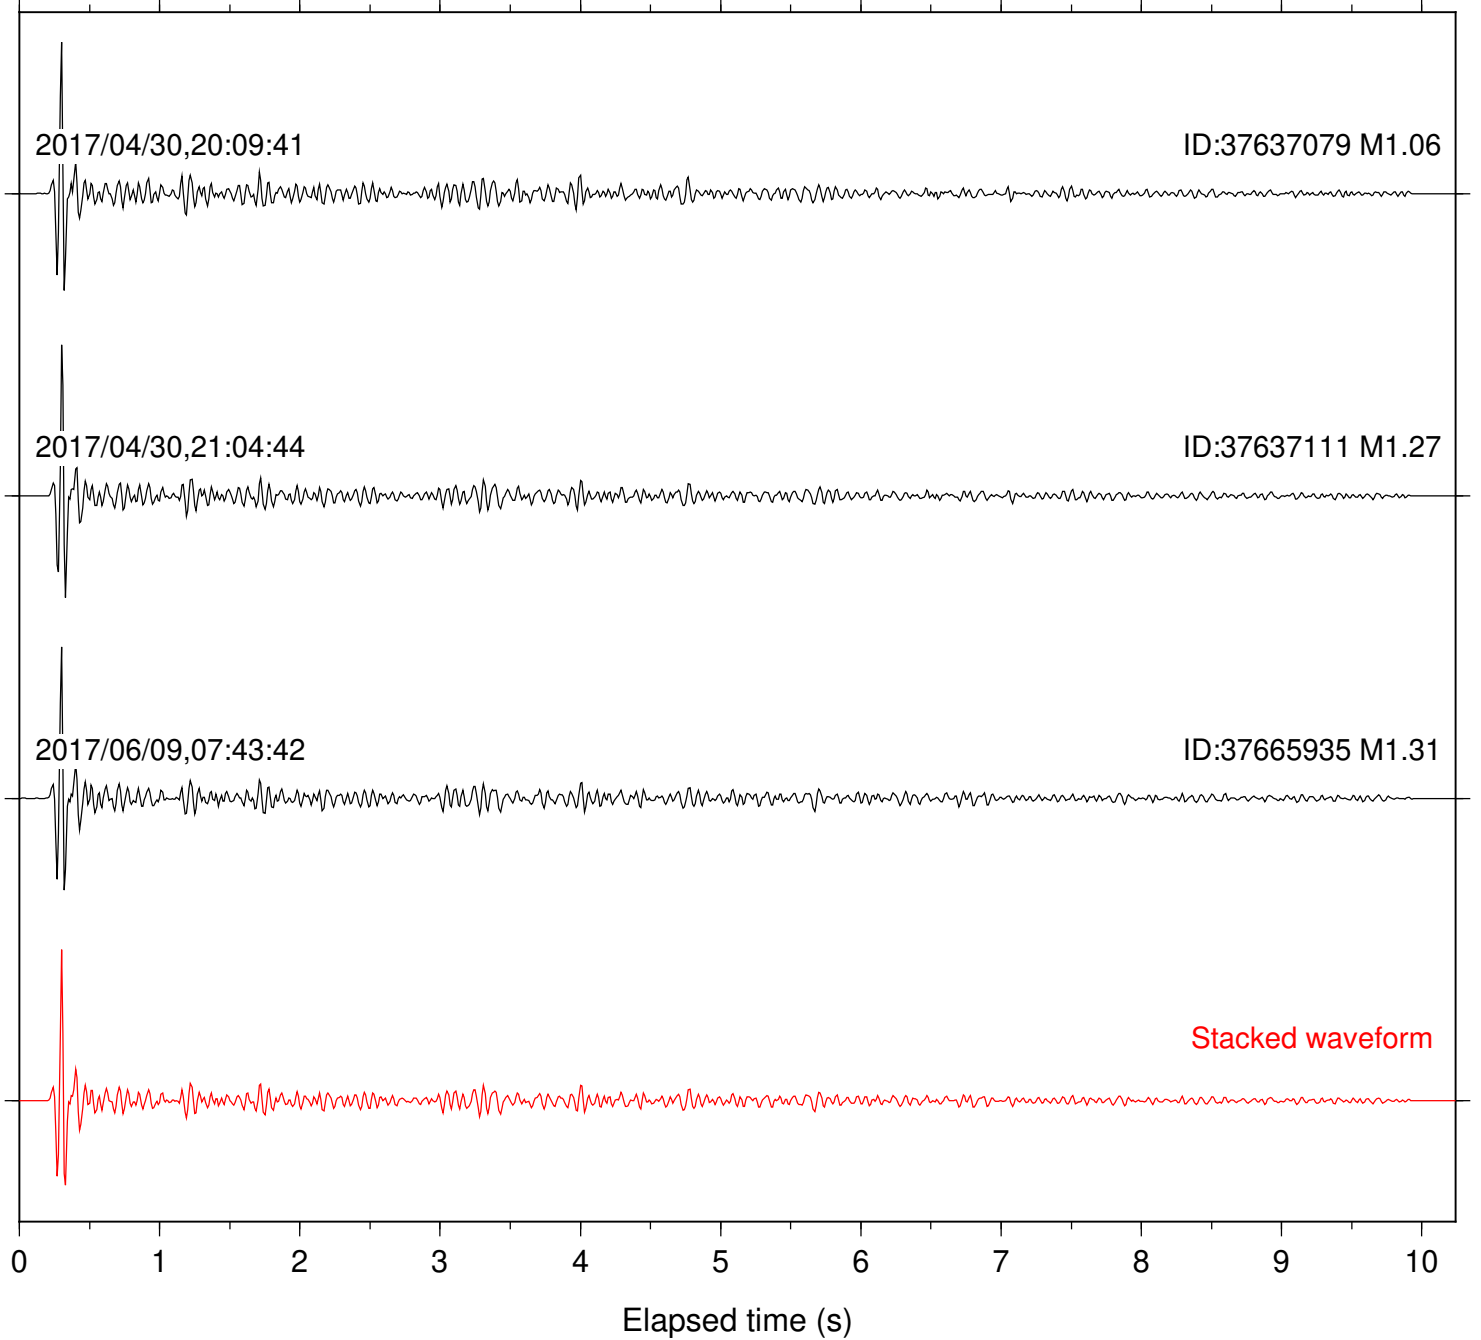

Station: B081 Com: EHZ

Focal depth: 6.08 km

Station: B082 Com: EHZ

Focal depth: 6.08 km

Station: B084 Com: EHZ

Focal depth: 6.08 km

2017/04/30,20:09:42

ID:37637079 M1.06

Station: B088 Com: EHZ

Focal depth: 6.08 km

Station: CSH Com: HHZ

Focal depth: 6.08 km

Station: DNR Com: HHZ

Focal depth: 6.08 km

Station: FRD Com: HHZ

Focal depth: 6.06 km

Station: KNW Com: HHZ

Focal depth: 6.08 km

Station: LVA2 Com: HHZ

Focal depth: 6.08 km

Station: PFO Com: HHZ

Focal depth: 6.06 km

Station: PMD Com: HHZ

Focal depth: 6.08 km

Station: RRSP Com: HHZ

Focal depth: 6.08 km

Station: SND Com: HHZ

Focal depth: 6.12 km

Station: TOR Com: HHZ

Focal depth: 6.06 km

Station: TRO Com: HHZ

Focal depth: 6.08 km