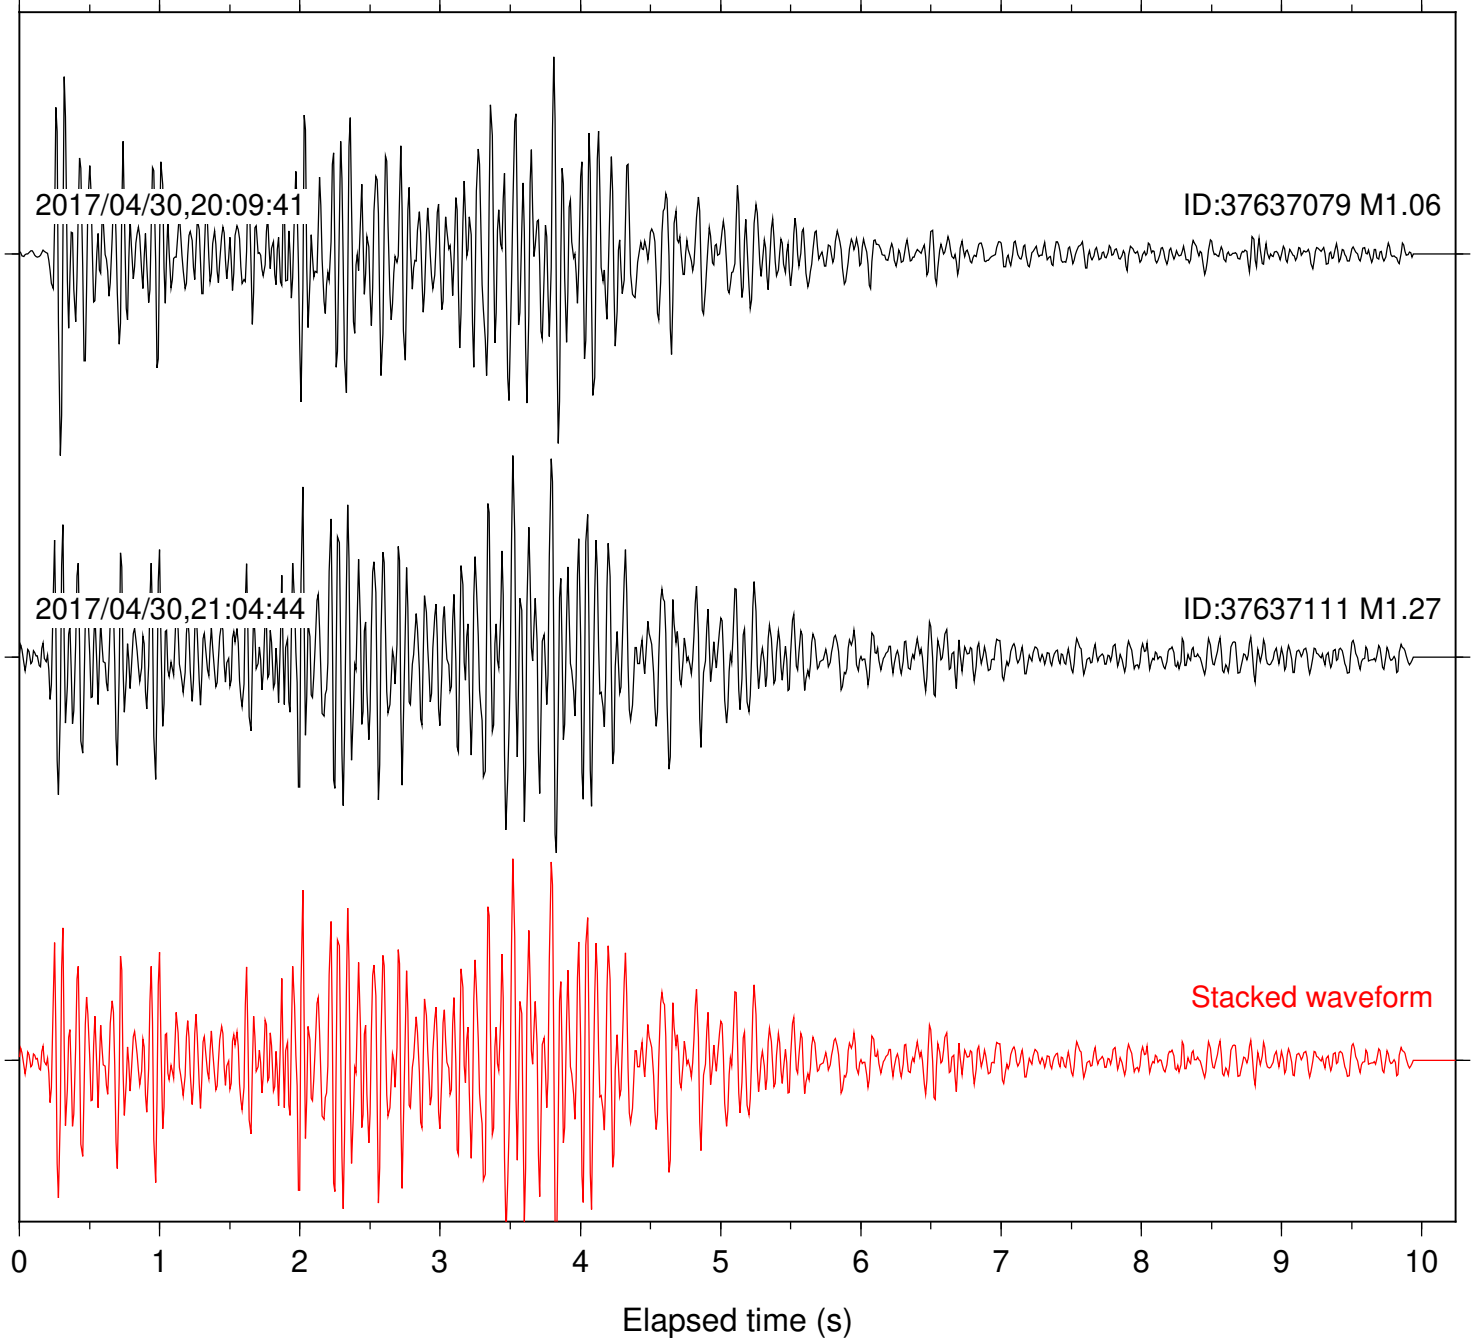

Station: B088 Com: EHZ

Focal depth: 6.08 km

Station: CSH Com: HHZ

Focal depth: 6.08 km

Station: DNR Com: HHZ

Focal depth: 6.08 km

Station: FRD Com: HHZ

Focal depth: 6.06 km

Station: KNW Com: HHZ

Focal depth: 6.08 km

Station: LVA2 Com: HHZ

Focal depth: 6.08 km

Station: PFO Com: HHZ

Focal depth: 6.06 km

Station: PMD Com: HHZ

Focal depth: 6.08 km

Station: RRSP Com: HHZ

Focal depth: 6.08 km

Station: SND Com: HHZ

Focal depth: 6.12 km

Station: TOR Com: HHZ

Focal depth: 6.06 km

Station: TRO Com: HHZ

Focal depth: 6.08 km