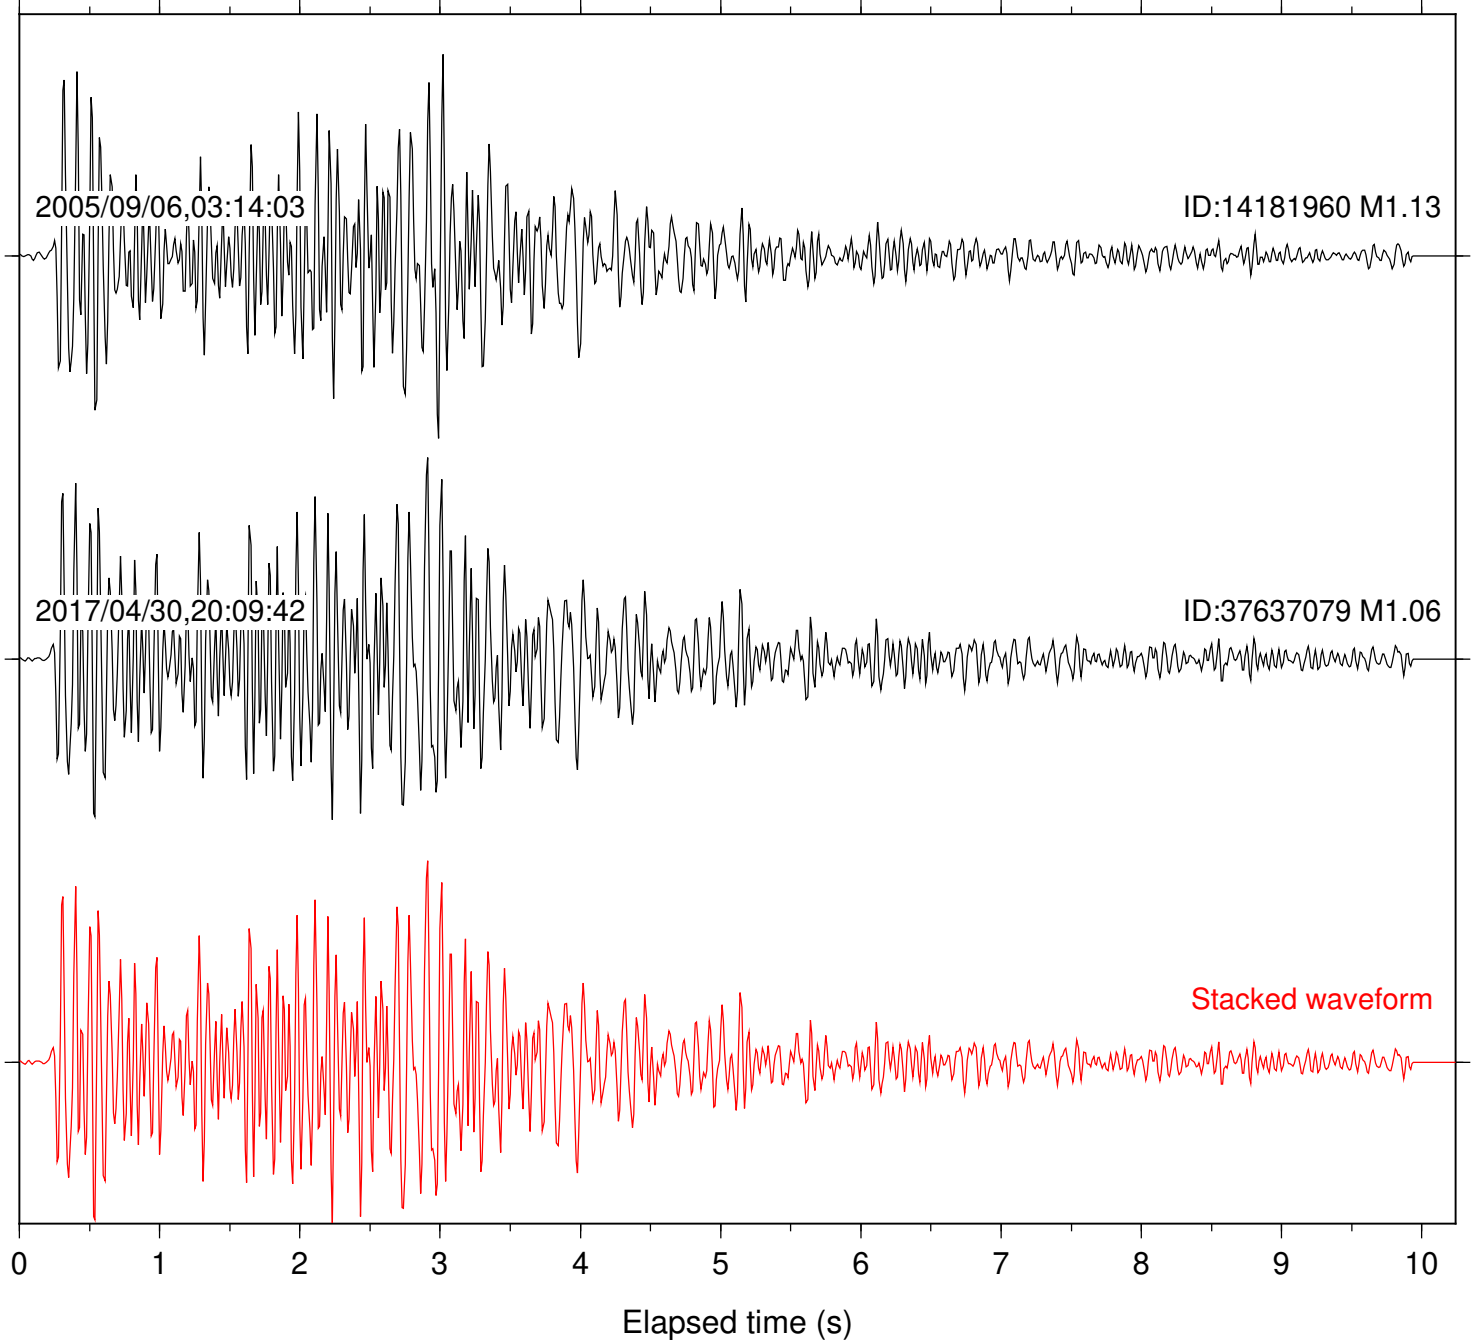

Station: B088 Com: EHZ

Focal depth: 6.08 km

Station: CSH Com: HHZ

Focal depth: 6.08 km

Station: DNR Com: HHZ

Focal depth: 6.08 km

Station: FRD Com: HHZ

Focal depth: 6.06 km

Station: KNW Com: HHZ

Focal depth: 6.08 km

Station: LVA2 Com: HHZ

Focal depth: 6.08 km

Station: PFO Com: HHZ

Focal depth: 6.06 km

Station: PMD Com: HHZ

Focal depth: 6.08 km

Station: RRSP Com: HHZ

Focal depth: 6.08 km

Station: SND Com: HHZ

Focal depth: 6.12 km

Station: TOR Com: HHZ

Focal depth: 6.06 km

Station: TRO Com: HHZ

Focal depth: 6.08 km