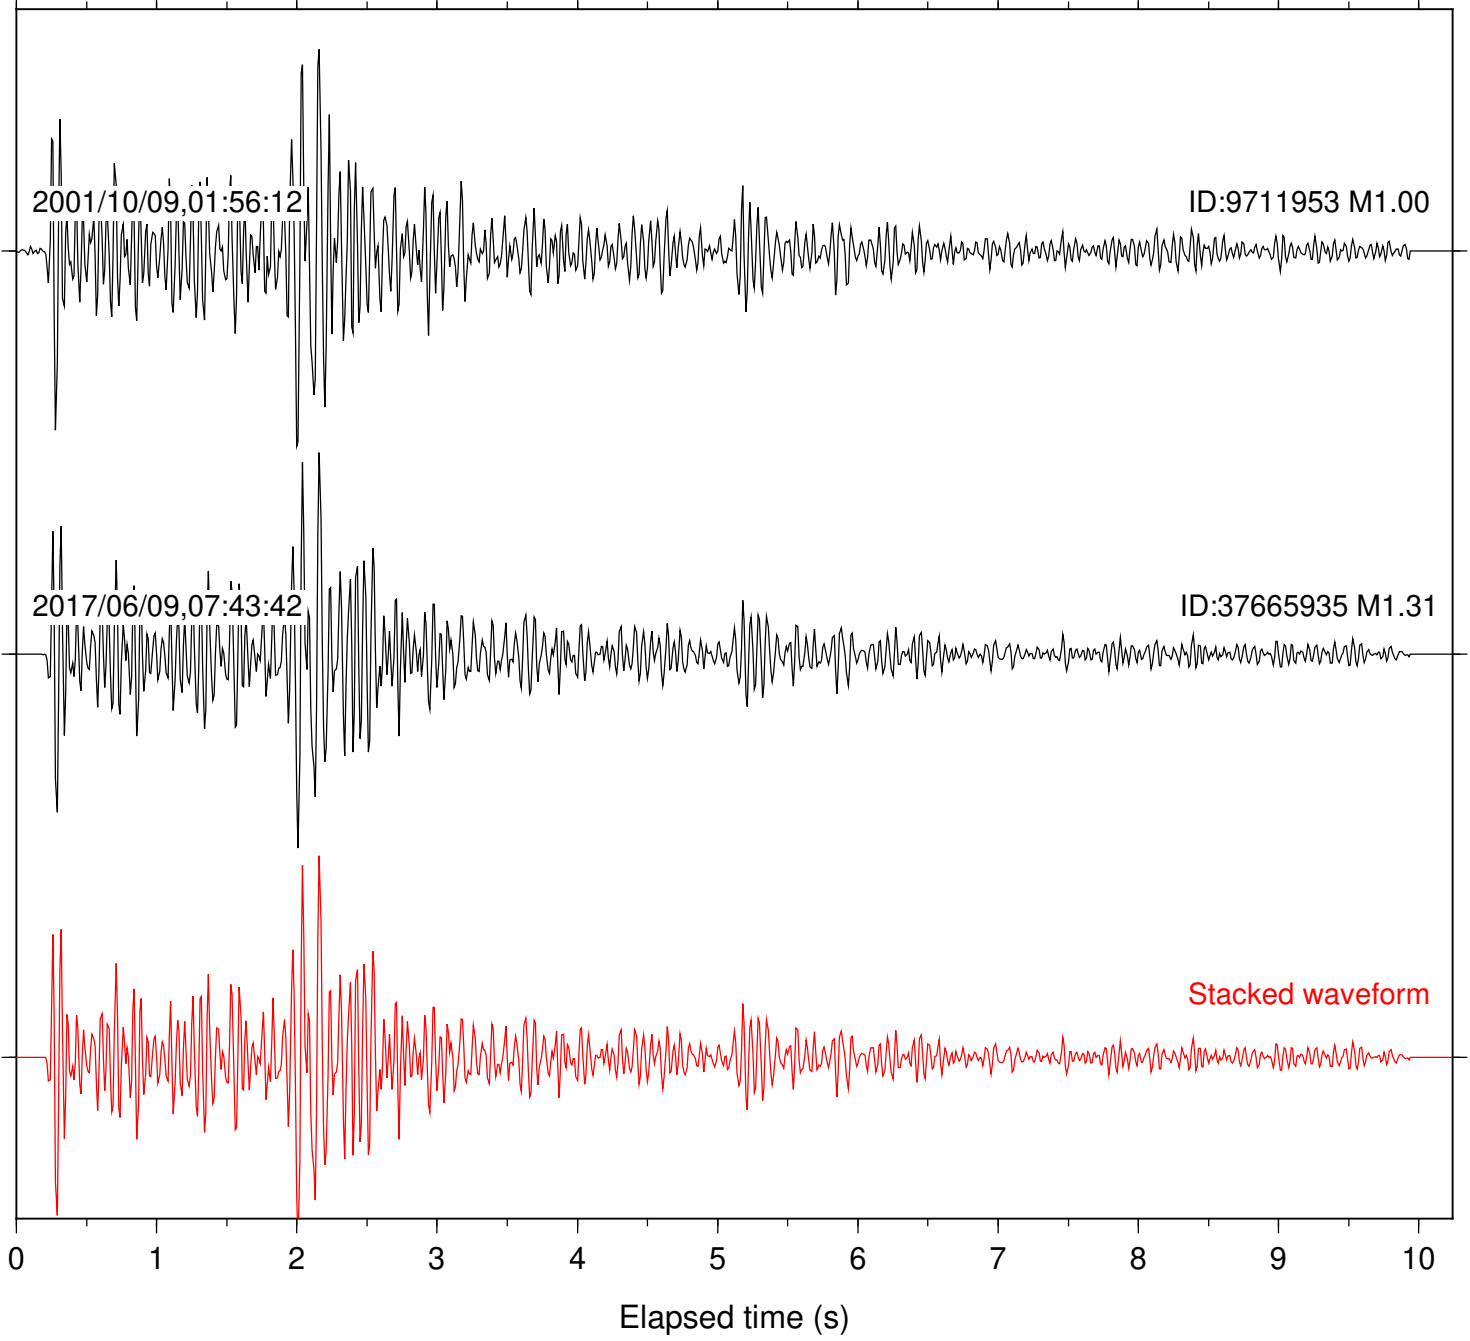

Station: B088 Com: EHZ

Focal depth: 6.08 km

Station: CSH Com: HHZ

Focal depth: 6.08 km

Station: DNR Com: HHZ

Focal depth: 6.08 km

Station: FRD Com: HHZ

Focal depth: 6.06 km

Station: KNW Com: HHZ

Focal depth: 6.08 km

Station: LVA2 Com: HHZ

Focal depth: 6.08 km

Station: PFO Com: HHZ

Focal depth: 6.06 km

Station: PMD Com: HHZ

Focal depth: 6.08 km

Station: RRSP Com: HHZ

Focal depth: 6.08 km

Station: SND Com: HHZ

Focal depth: 6.12 km

Station: TOR Com: HHZ

Focal depth: 6.06 km

Station: TRO Com: HHZ

Focal depth: 6.08 km