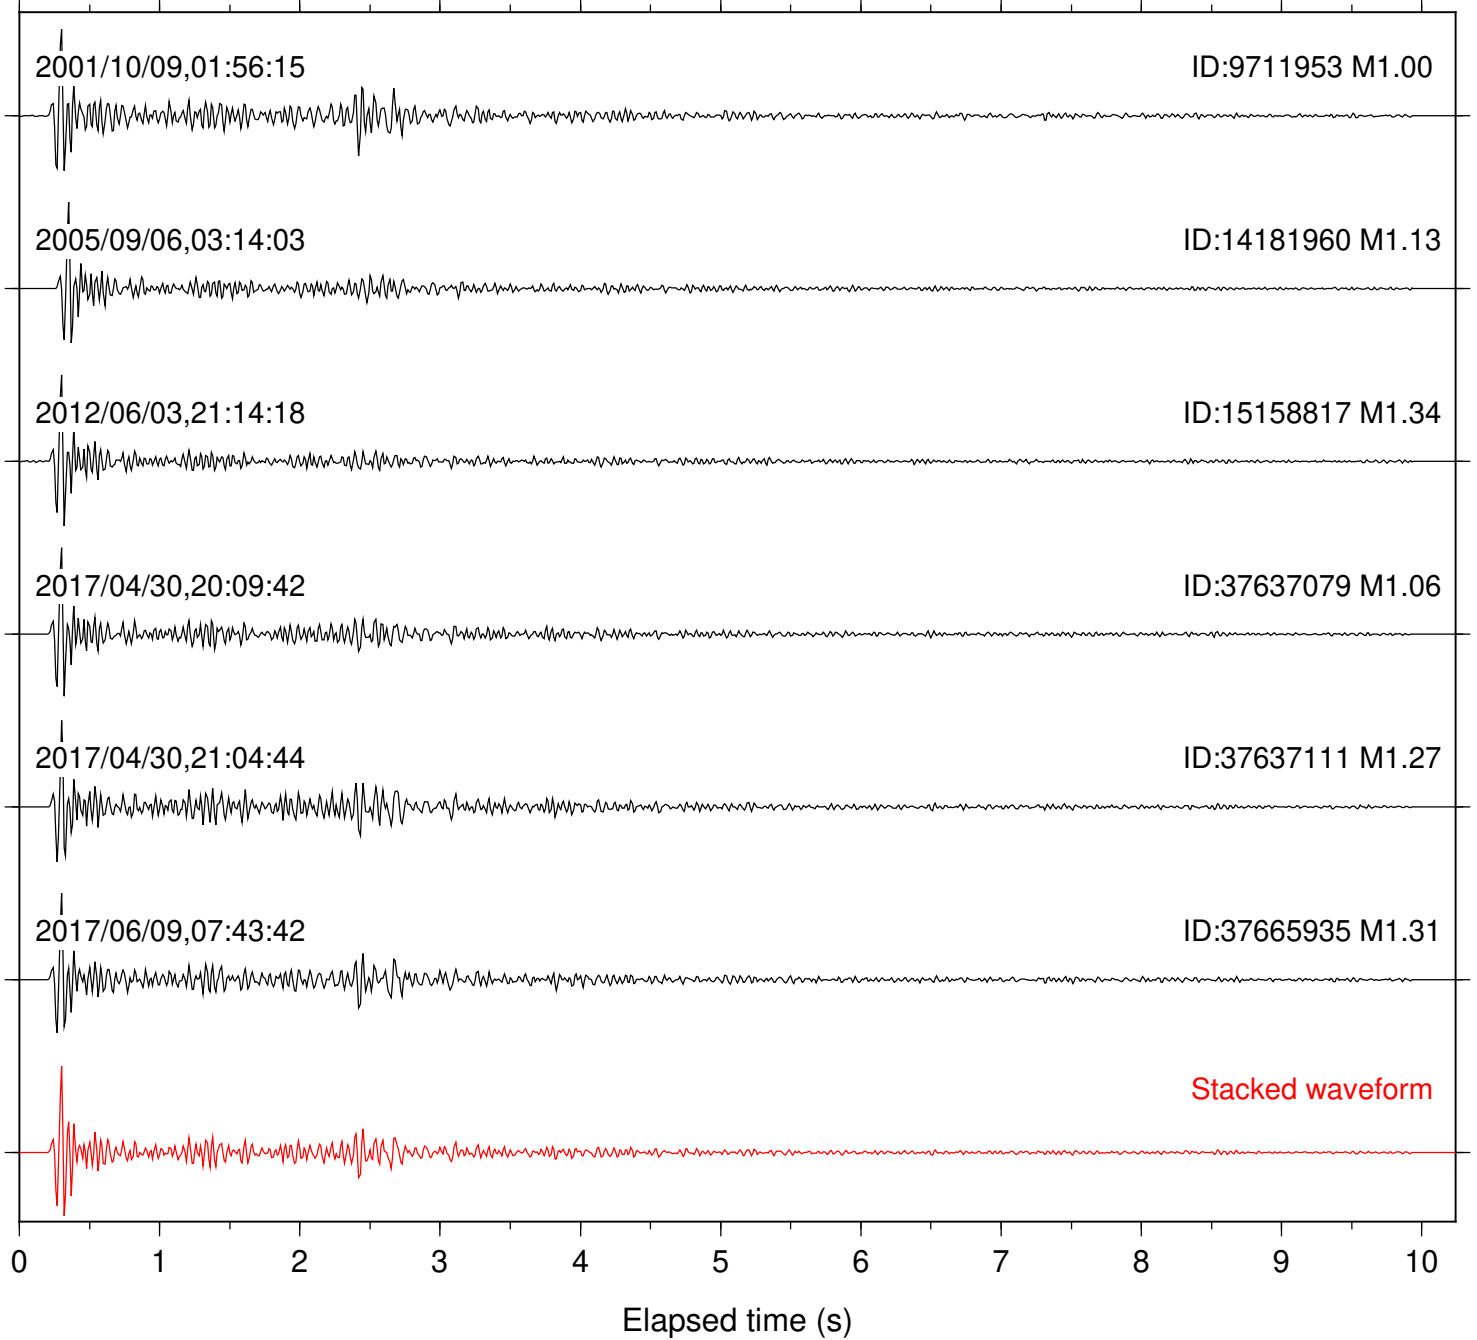

Station: B081 Com: EHZ

Focal depth: 6.08 km

Station: B082 Com: EHZ

Focal depth: 6.08 km

Station: B084 Com: EHZ

Focal depth: 6.08 km

2017/04/30,20:09:42

ID:37637079 M1.06

Station: B088 Com: EHZ

Focal depth: 6.08 km

Station: CSH Com: HHZ

Focal depth: 6.08 km

Station: DNR Com: HHZ

Focal depth: 6.08 km

Station: FRD Com: HHZ

Focal depth: 6.06 km

Station: KNW Com: HHZ

Focal depth: 6.08 km

Station: LVA2 Com: HHZ

Focal depth: 6.08 km

Station: PFO Com: HHZ

Focal depth: 6.06 km

Station: PMD Com: HHZ

Focal depth: 6.08 km

Station: RRSP Com: HHZ

Focal depth: 6.08 km

Station: SND Com: HHZ

Focal depth: 6.12 km

Station: TOR Com: HHZ

Focal depth: 6.06 km

Station: TRO Com: HHZ

Focal depth: 6.08 km