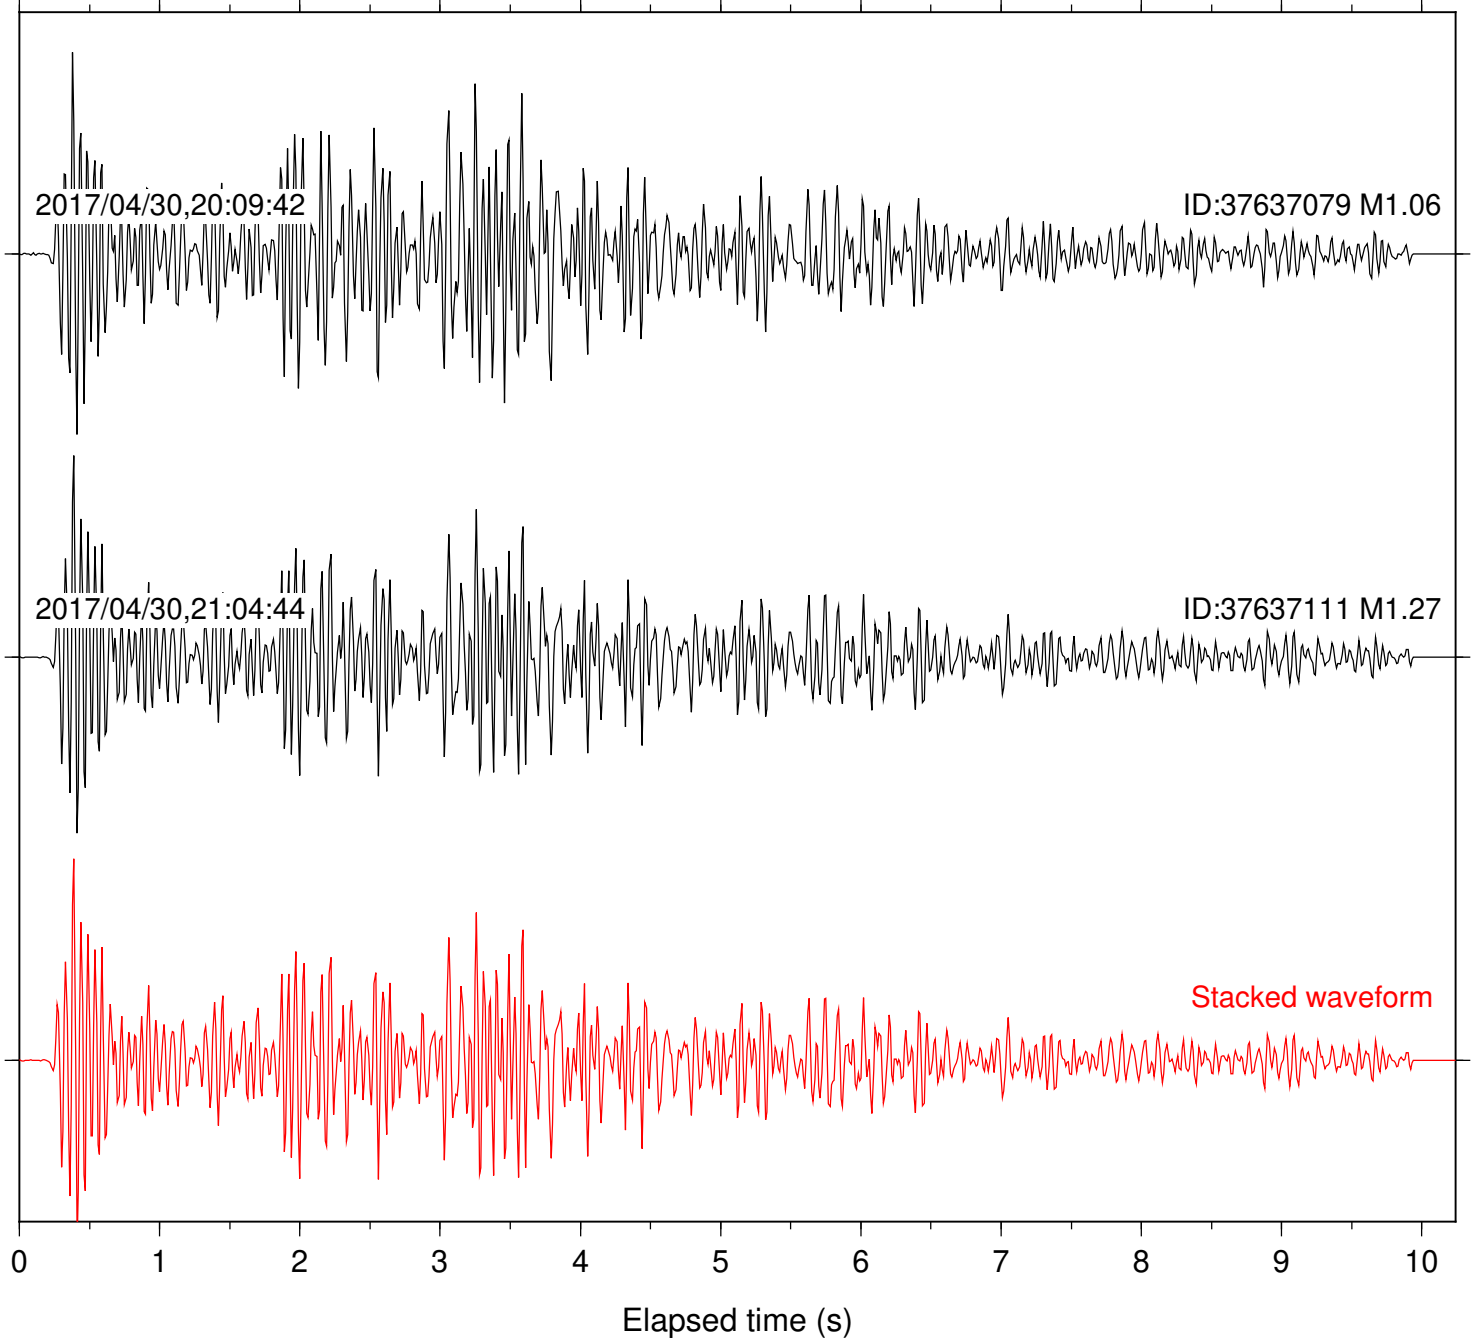

2017/04/30,21:04:44

ID:37637111 M1.27

Stacked waveform

0 1 2 3 4 5 6 7 8 9 10
Elapsed time (s)

Station: B086 Com: EHZ

Focal depth: 6.08 km

Station: B087 Com: EHZ

Focal depth: 6.06 km

Station: B088 Com: EHZ

Focal depth: 6.08 km

Station: CSH Com: HHZ

Focal depth: 6.08 km

Station: DNR Com: HHZ

Focal depth: 6.08 km

Station: FRD Com: HHZ

Focal depth: 6.06 km

Station: KNW Com: HHZ

Focal depth: 6.08 km

Station: LVA2 Com: HHZ

Focal depth: 6.08 km

Station: PFO Com: HHZ

Focal depth: 6.06 km

Station: PMD Com: HHZ

Focal depth: 6.08 km

Station: RRSP Com: HHZ

Focal depth: 6.08 km

Station: SND Com: HHZ

Focal depth: 6.12 km

Station: TOR Com: HHZ

Focal depth: 6.06 km

Station: TRO Com: HHZ

Focal depth: 6.08 km