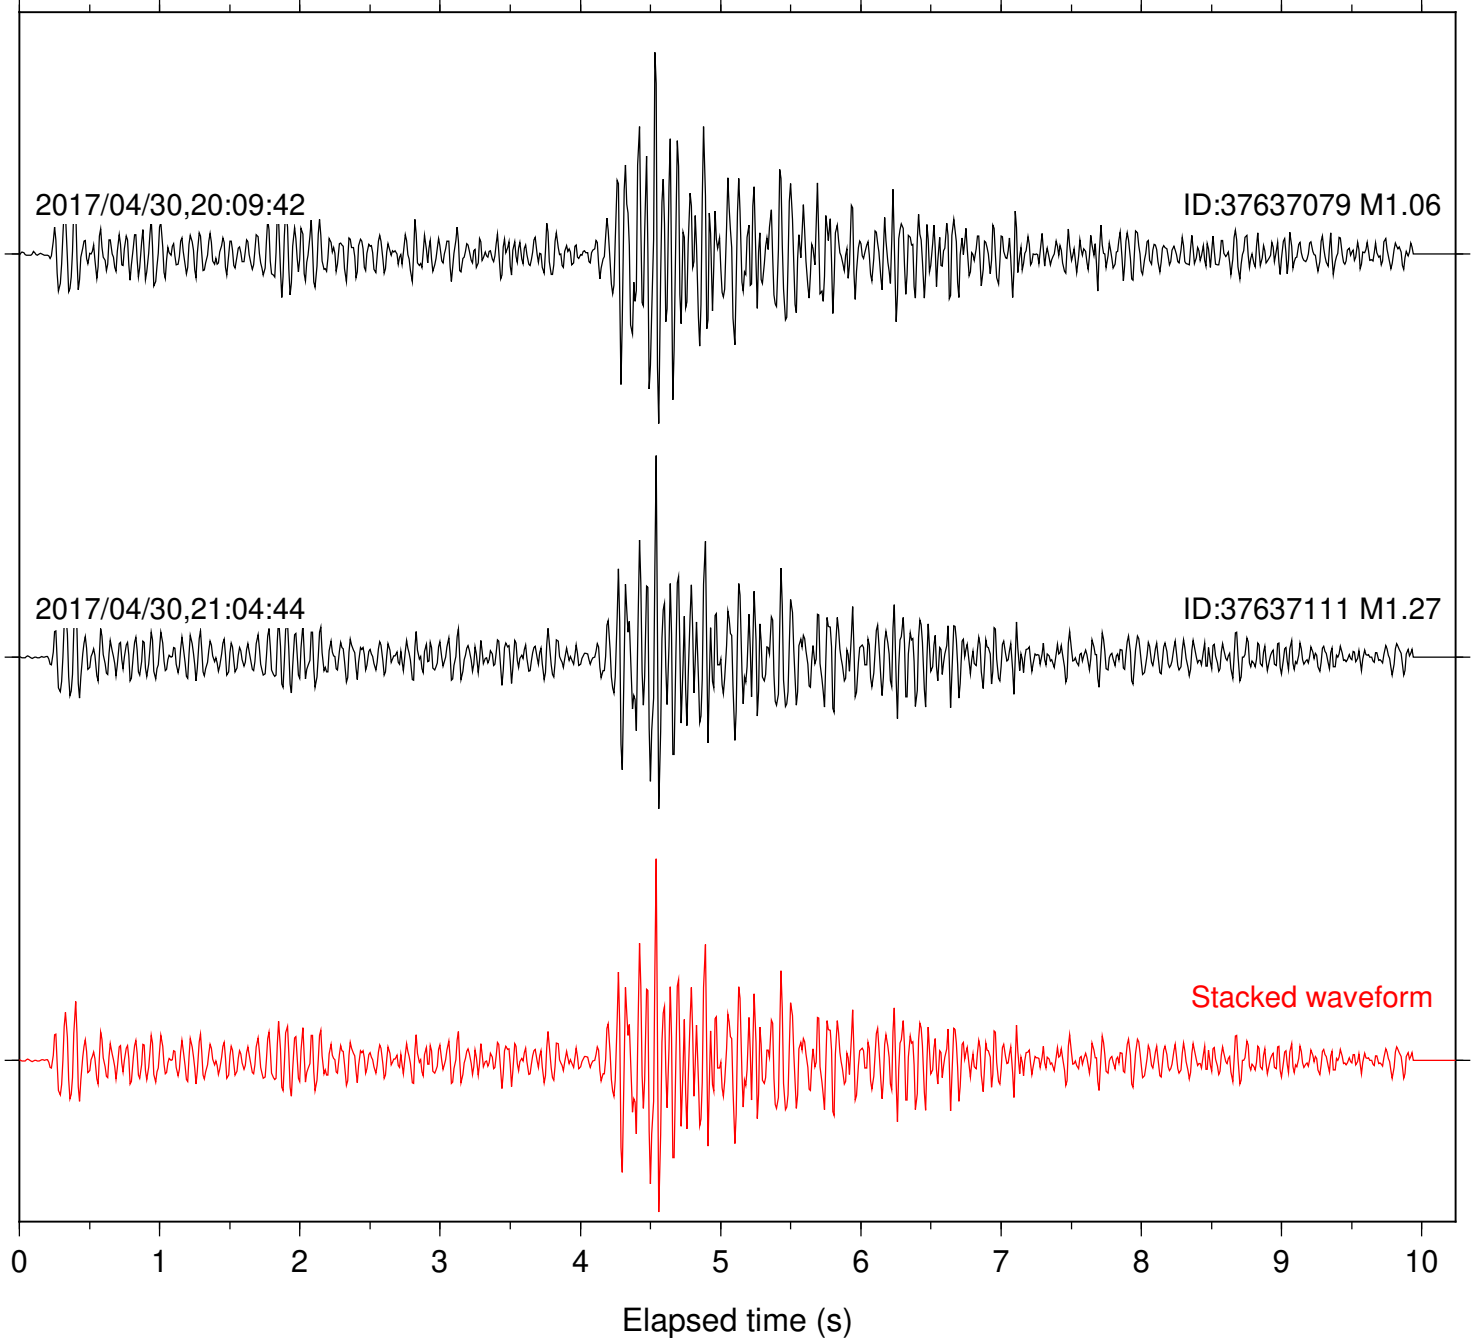

Station: B088 Com: EHZ

Focal depth: 6.08 km

Station: CSH Com: HHZ

Focal depth: 6.08 km

Station: DNR Com: HHZ

Focal depth: 6.08 km

Station: FRD Com: HHZ

Focal depth: 6.06 km

Station: KNW Com: HHZ

Focal depth: 6.08 km

Station: LVA2 Com: HHZ

Focal depth: 6.08 km

Station: PFO Com: HHZ

Focal depth: 6.06 km

Station: PMD Com: HHZ

Focal depth: 6.08 km

Station: RRSP Com: HHZ

Focal depth: 6.08 km

Station: SND Com: HHZ

Focal depth: 6.12 km

Station: TOR Com: HHZ

Focal depth: 6.06 km

Station: TRO Com: HHZ

Focal depth: 6.08 km