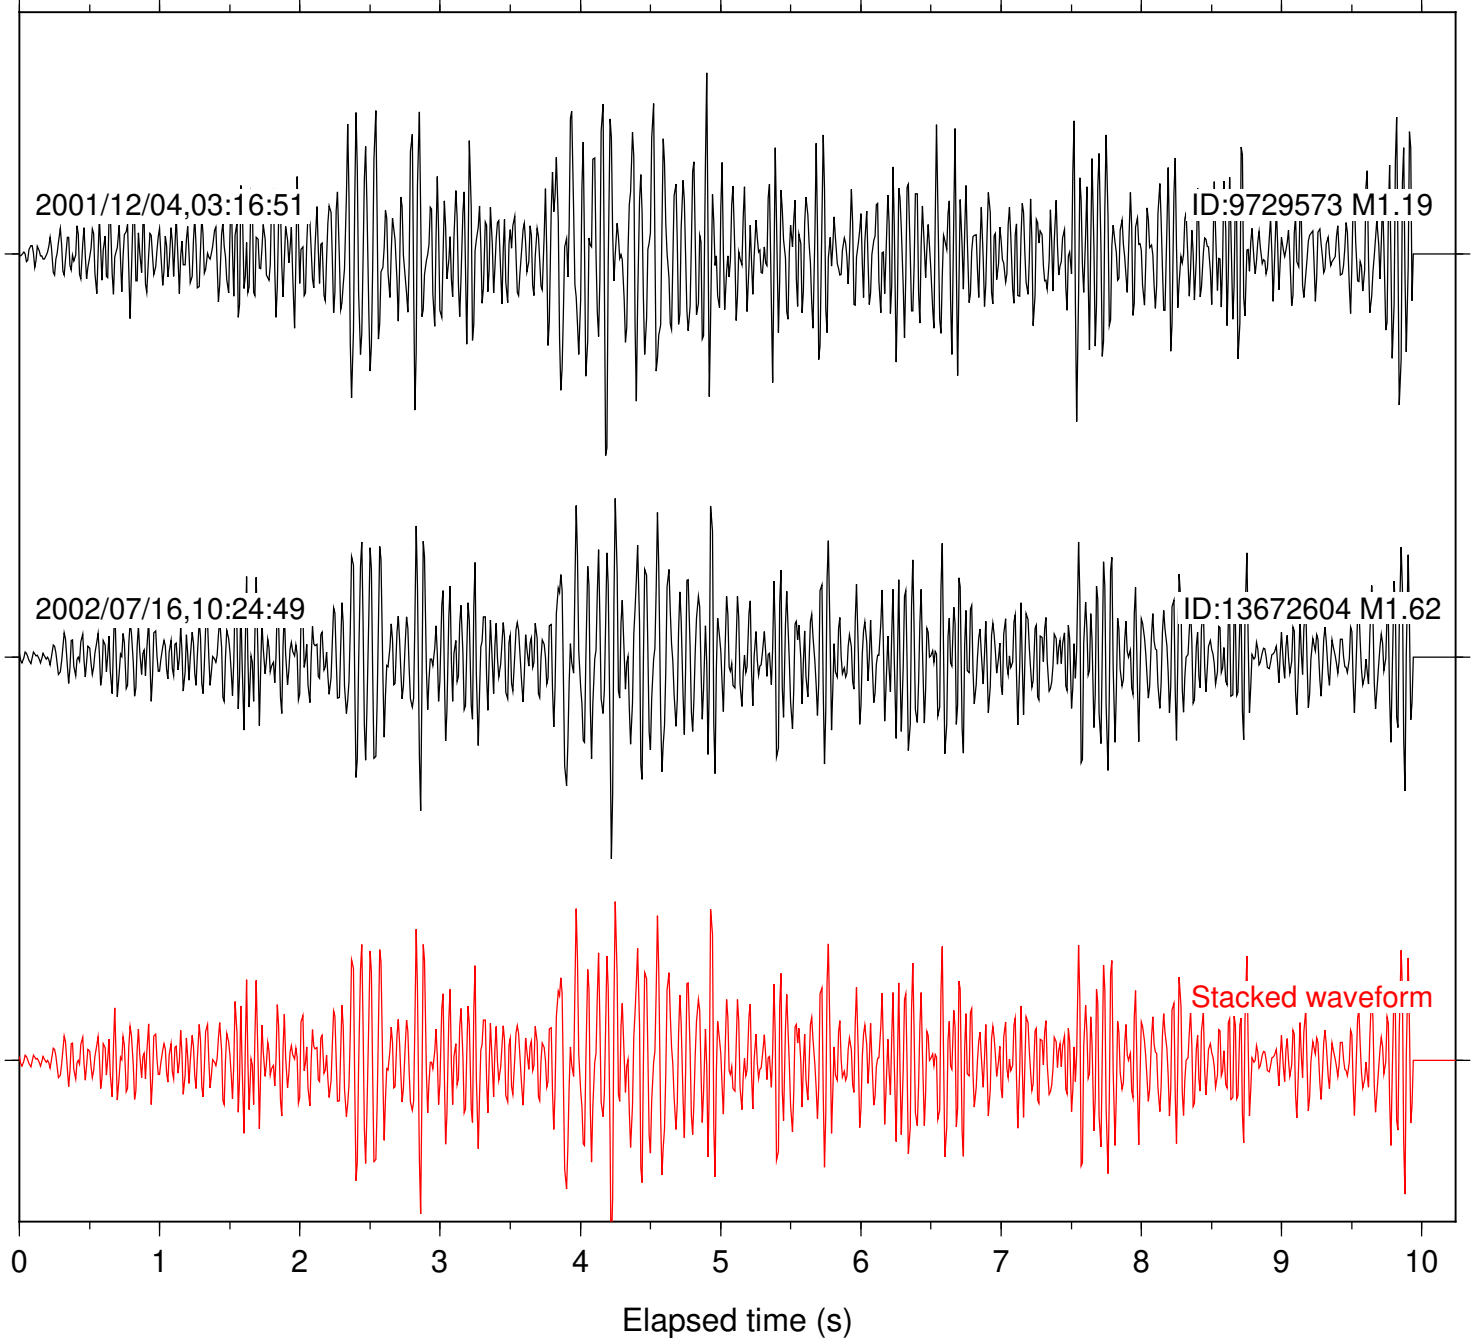

Station: DGR Com: HHZ

Focal depth: 1.66 km

Station: HMT2 Com: HHZ

Focal depth: 1.66 km

Station: KNW Com: HHZ

Focal depth: 1.66 km

Station: POB2 Com: HHZ

Focal depth: 1.66 km

Station: RDM Com: HHZ

Focal depth: 1.66 km