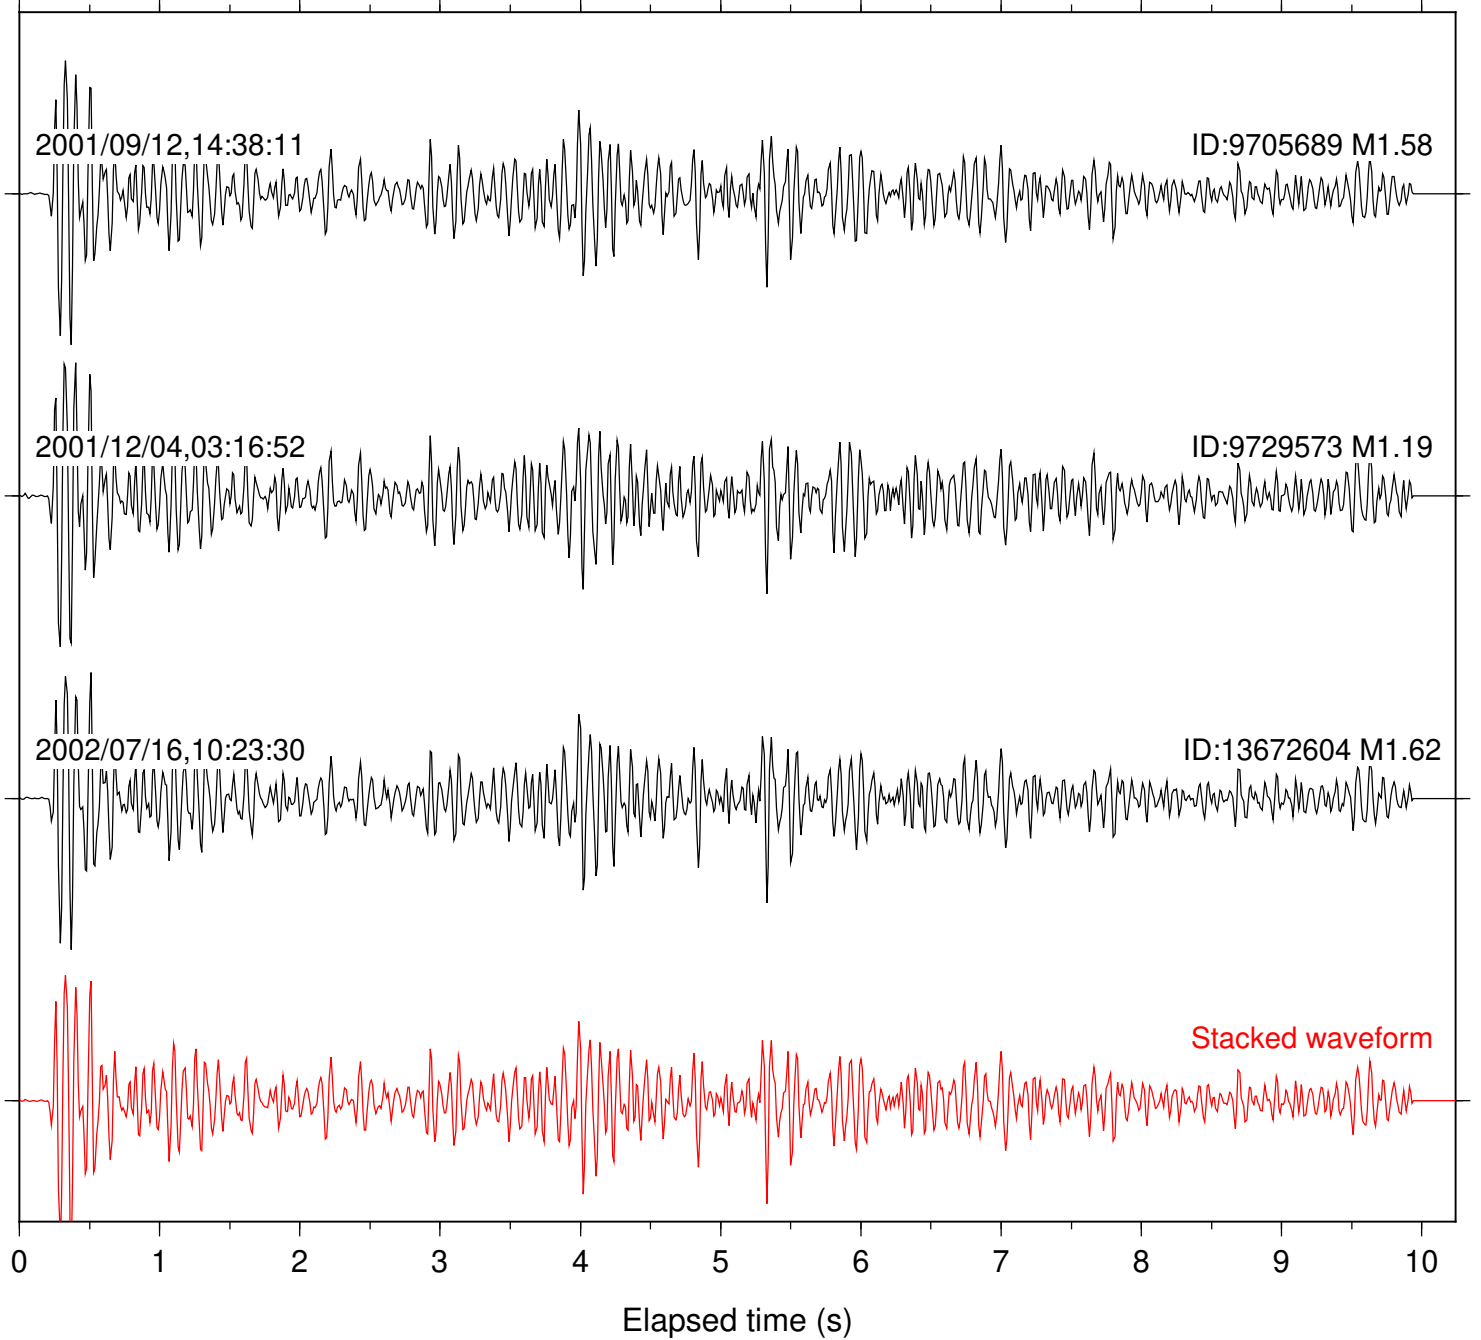

Station: DGR Com: HHZ

Focal depth: 1.66 km

Station: HMT2 Com: HHZ

Focal depth: 1.66 km

Station: KNW Com: HHZ

Focal depth: 1.66 km

Station: POB2 Com: HHZ

Focal depth: 1.66 km

Station: RDM Com: HHZ

Focal depth: 1.66 km