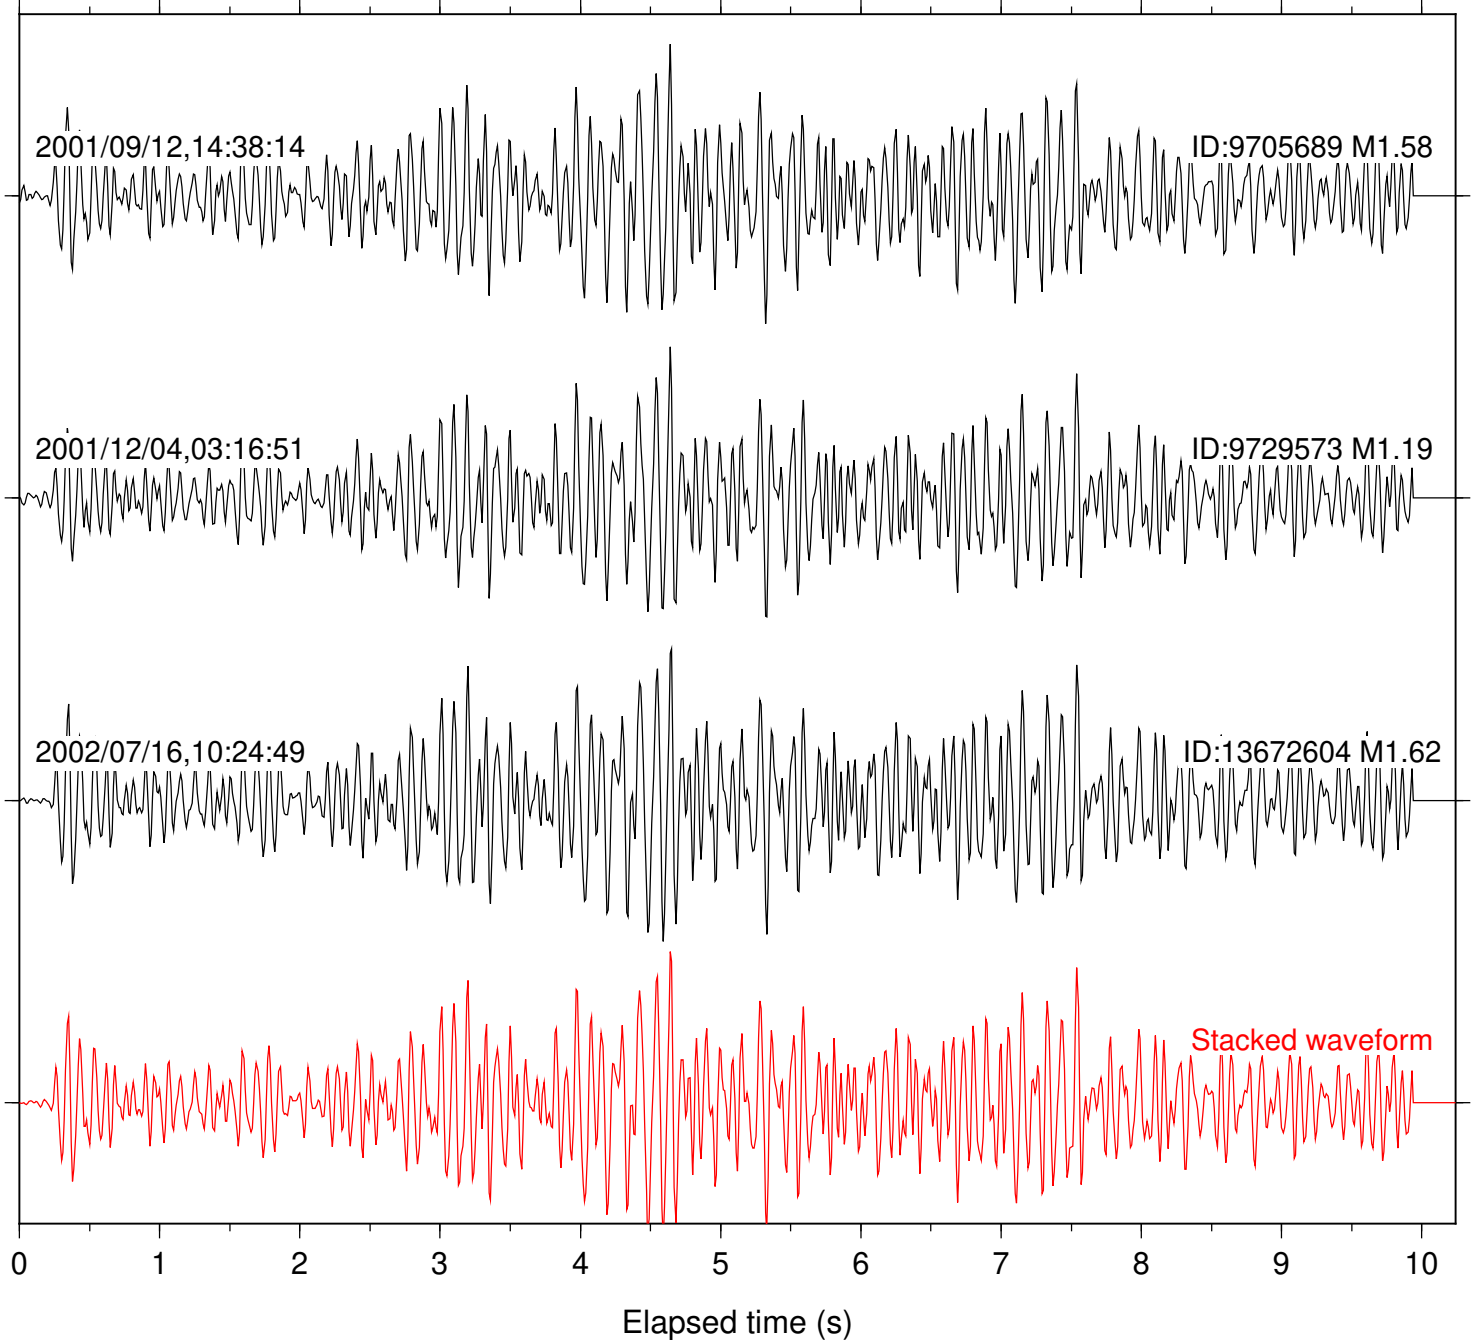

Station: DGR Com: HHZ

Focal depth: 1.66 km

Station: HMT2 Com: HHZ

Focal depth: 1.66 km

Station: KNW Com: HHZ

Focal depth: 1.66 km

Station: POB2 Com: HHZ

Focal depth: 1.66 km

Station: RDM Com: HHZ

Focal depth: 1.66 km