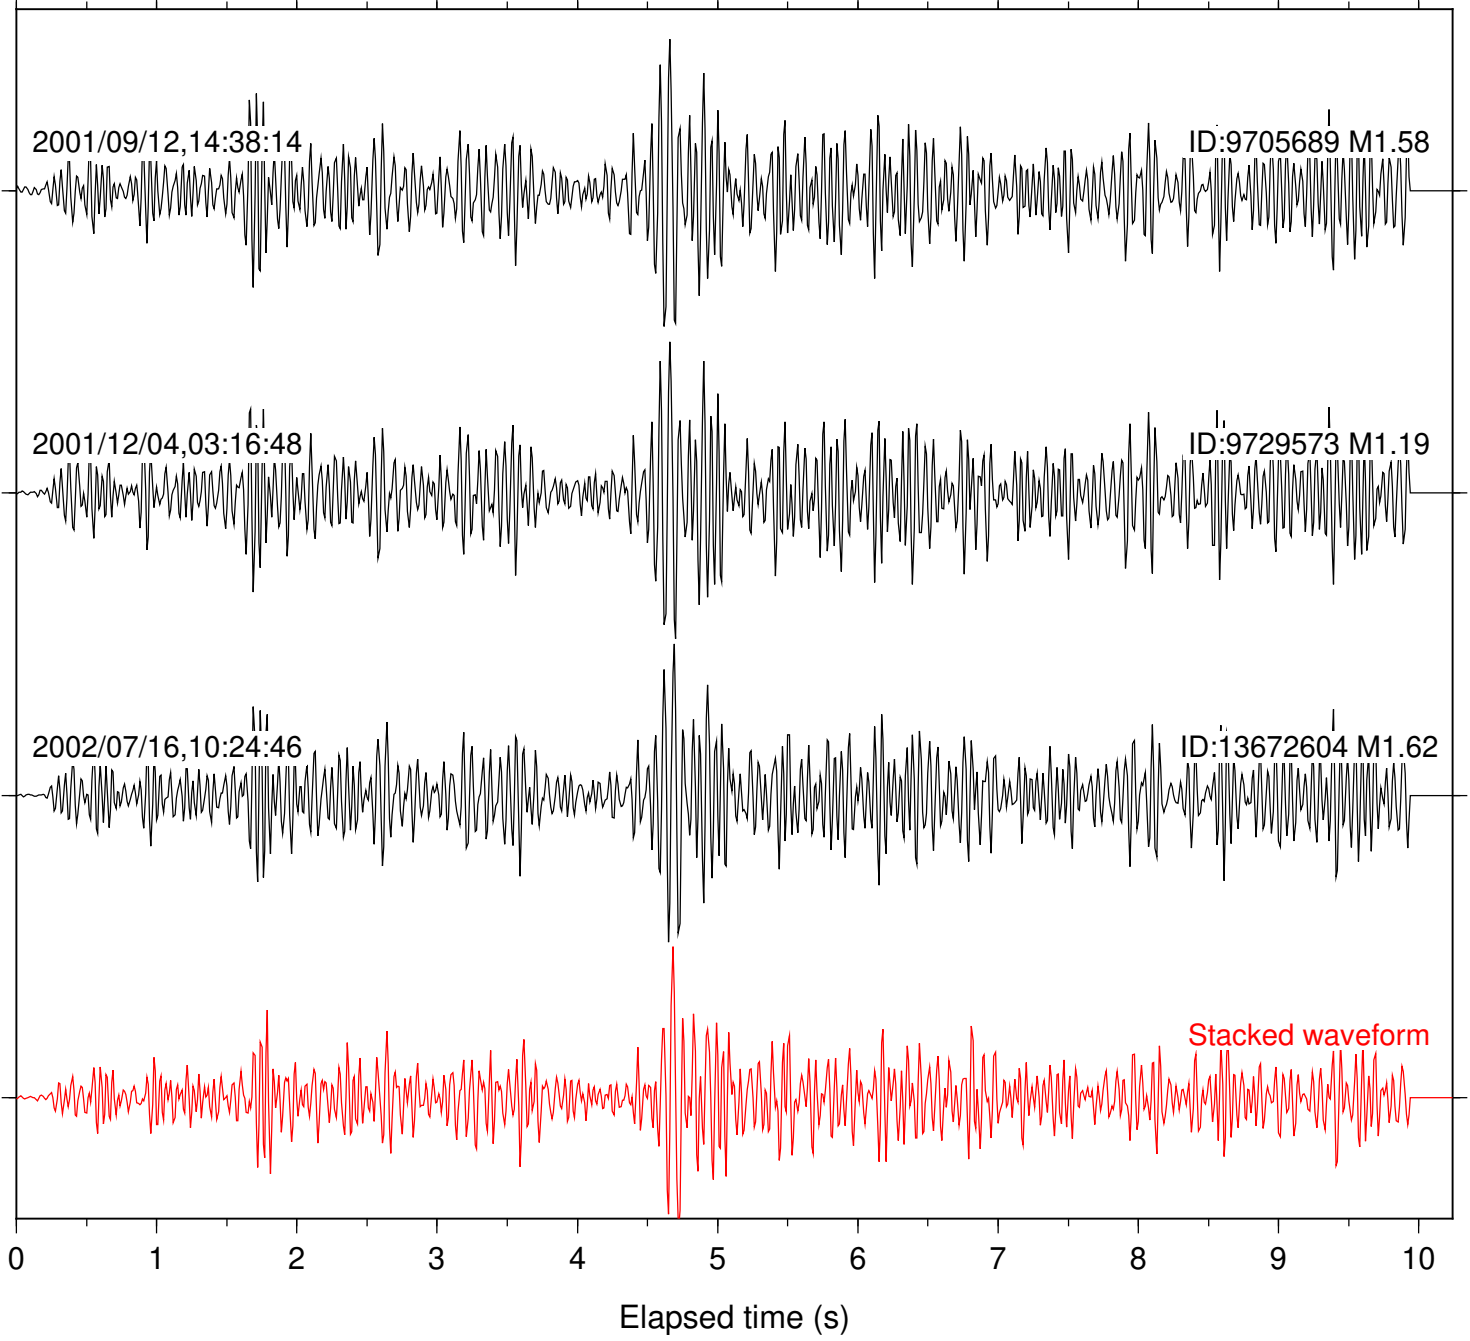

Station: DGR Com: HHZ

Focal depth: 1.66 km

Station: HMT2 Com: HHZ

Focal depth: 1.66 km

Station: KNW Com: HHZ

Focal depth: 1.66 km

Station: POB2 Com: HHZ

Focal depth: 1.66 km

Station: RDM Com: HHZ

Focal depth: 1.66 km