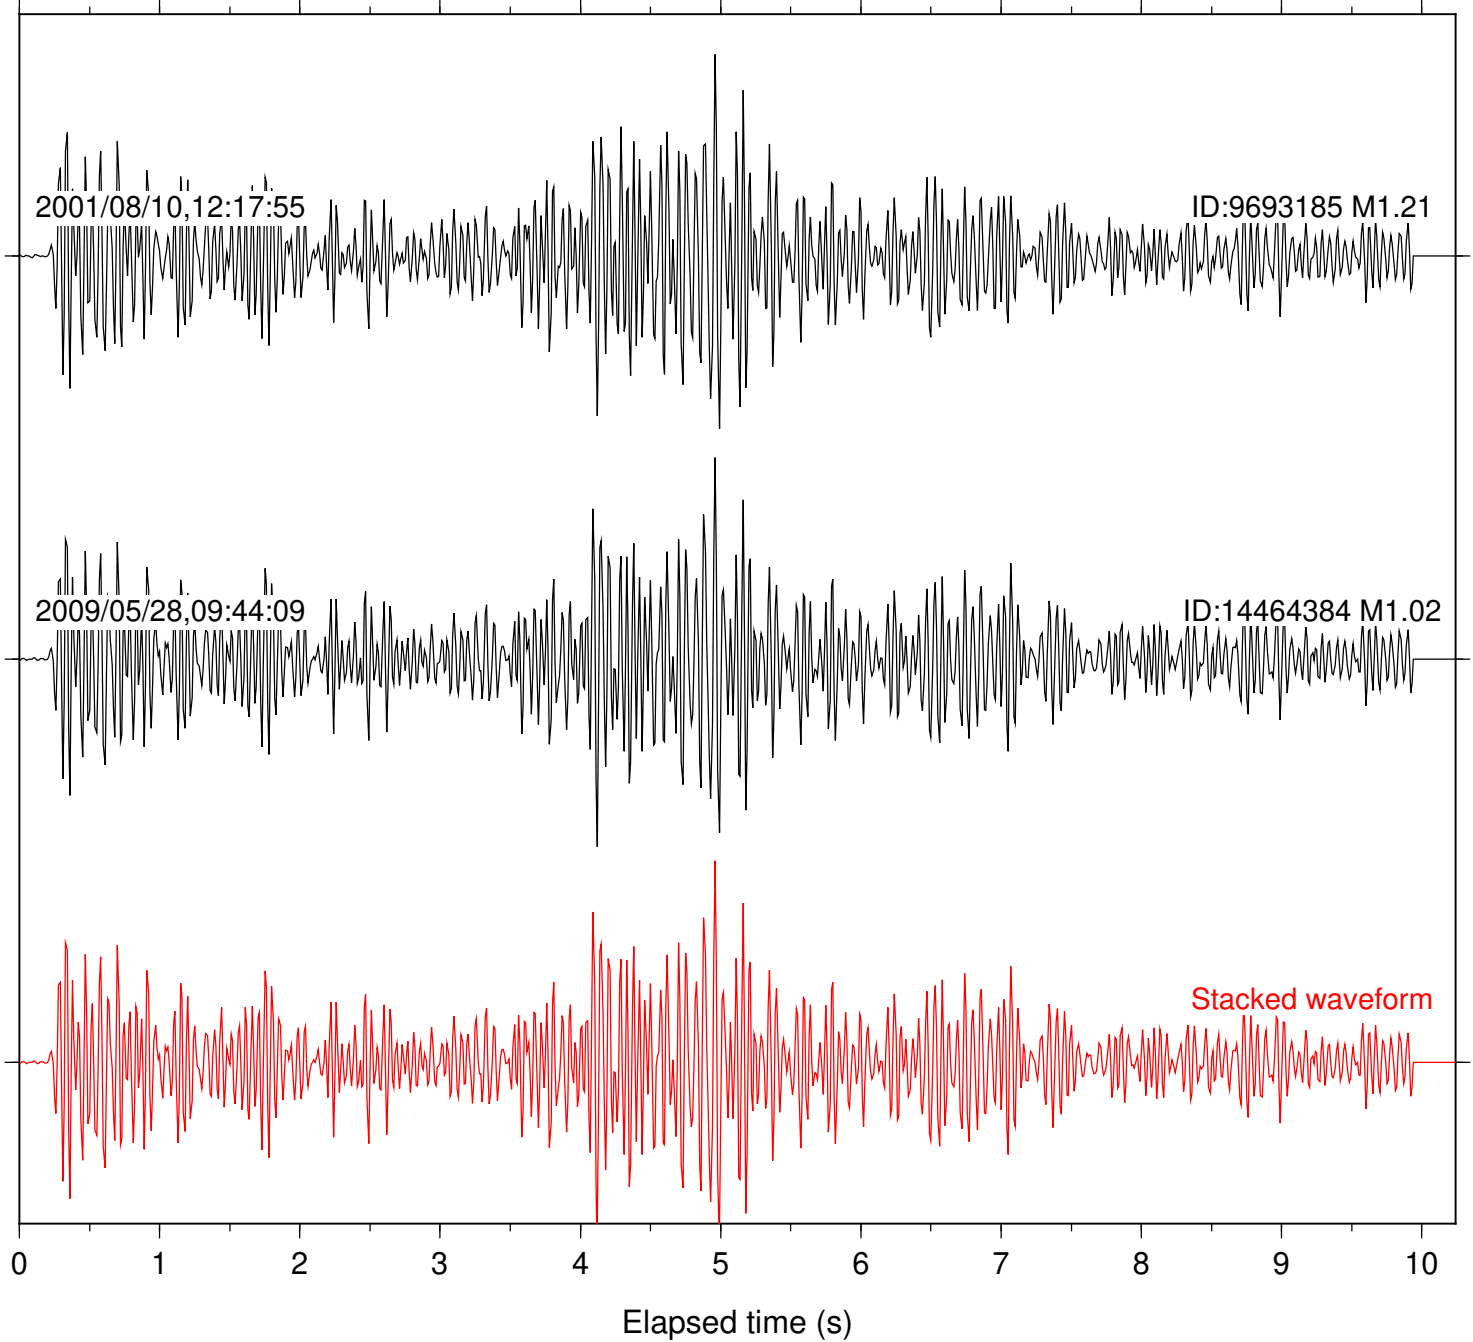

Station: BAC Com: EHZ

Focal depth: 16.43 km

Station: DGR Com: HHZ

Focal depth: 16.43 km

Station: FRD Com: HHZ

Focal depth: 16.43 km

Station: PFO Com: HHZ

Focal depth: 16.43 km

2001/08/10,12:17:55

ID:9693185 M1.21

2009/05/28,09:42:59

ID:14464384 M1.02

Stacked waveform