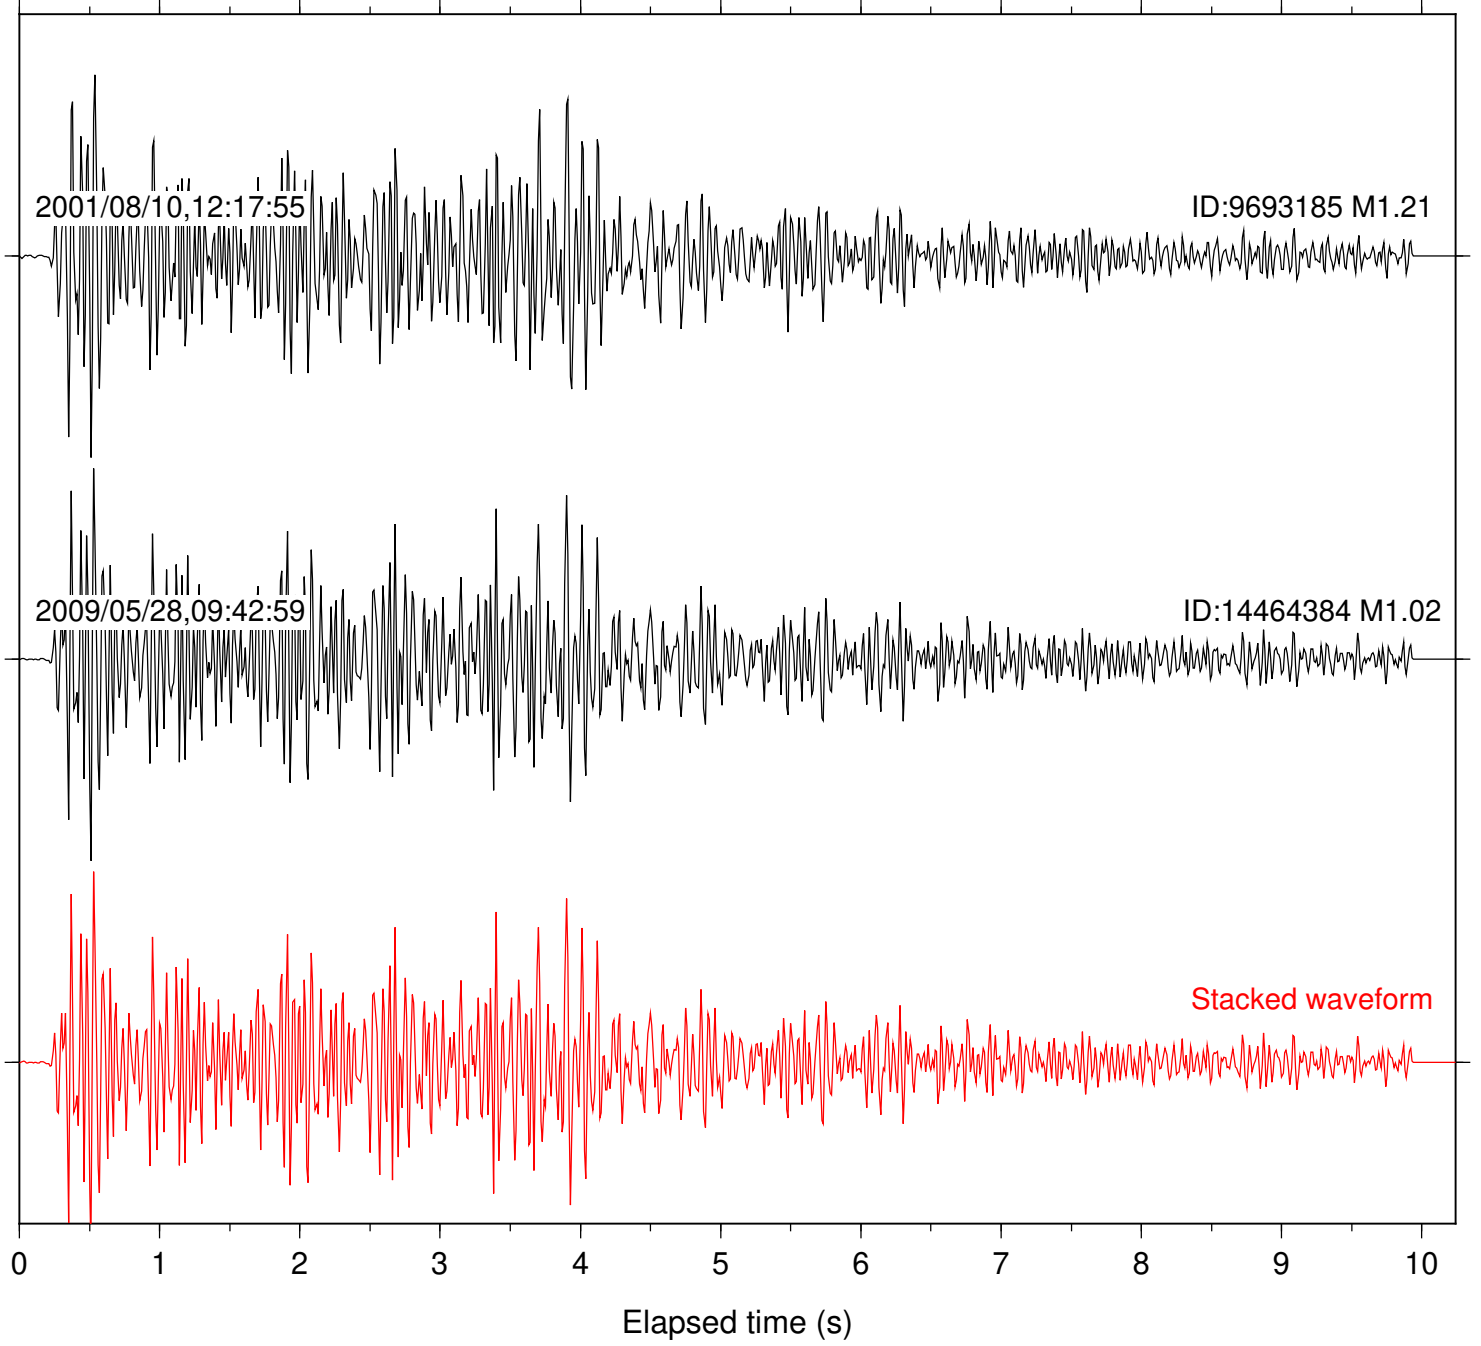

Station: BAC Com: EHZ

Focal depth: 16.43 km

Station: DGR Com: HHZ

Focal depth: 16.43 km

Station: FRD Com: HHZ

Focal depth: 16.43 km

Station: PFO Com: HHZ

Focal depth: 16.43 km

2001/08/10,12:17:55

ID:9693185 M1.21

2009/05/28,09:42:59

ID:14464384 M1.02

Stacked waveform