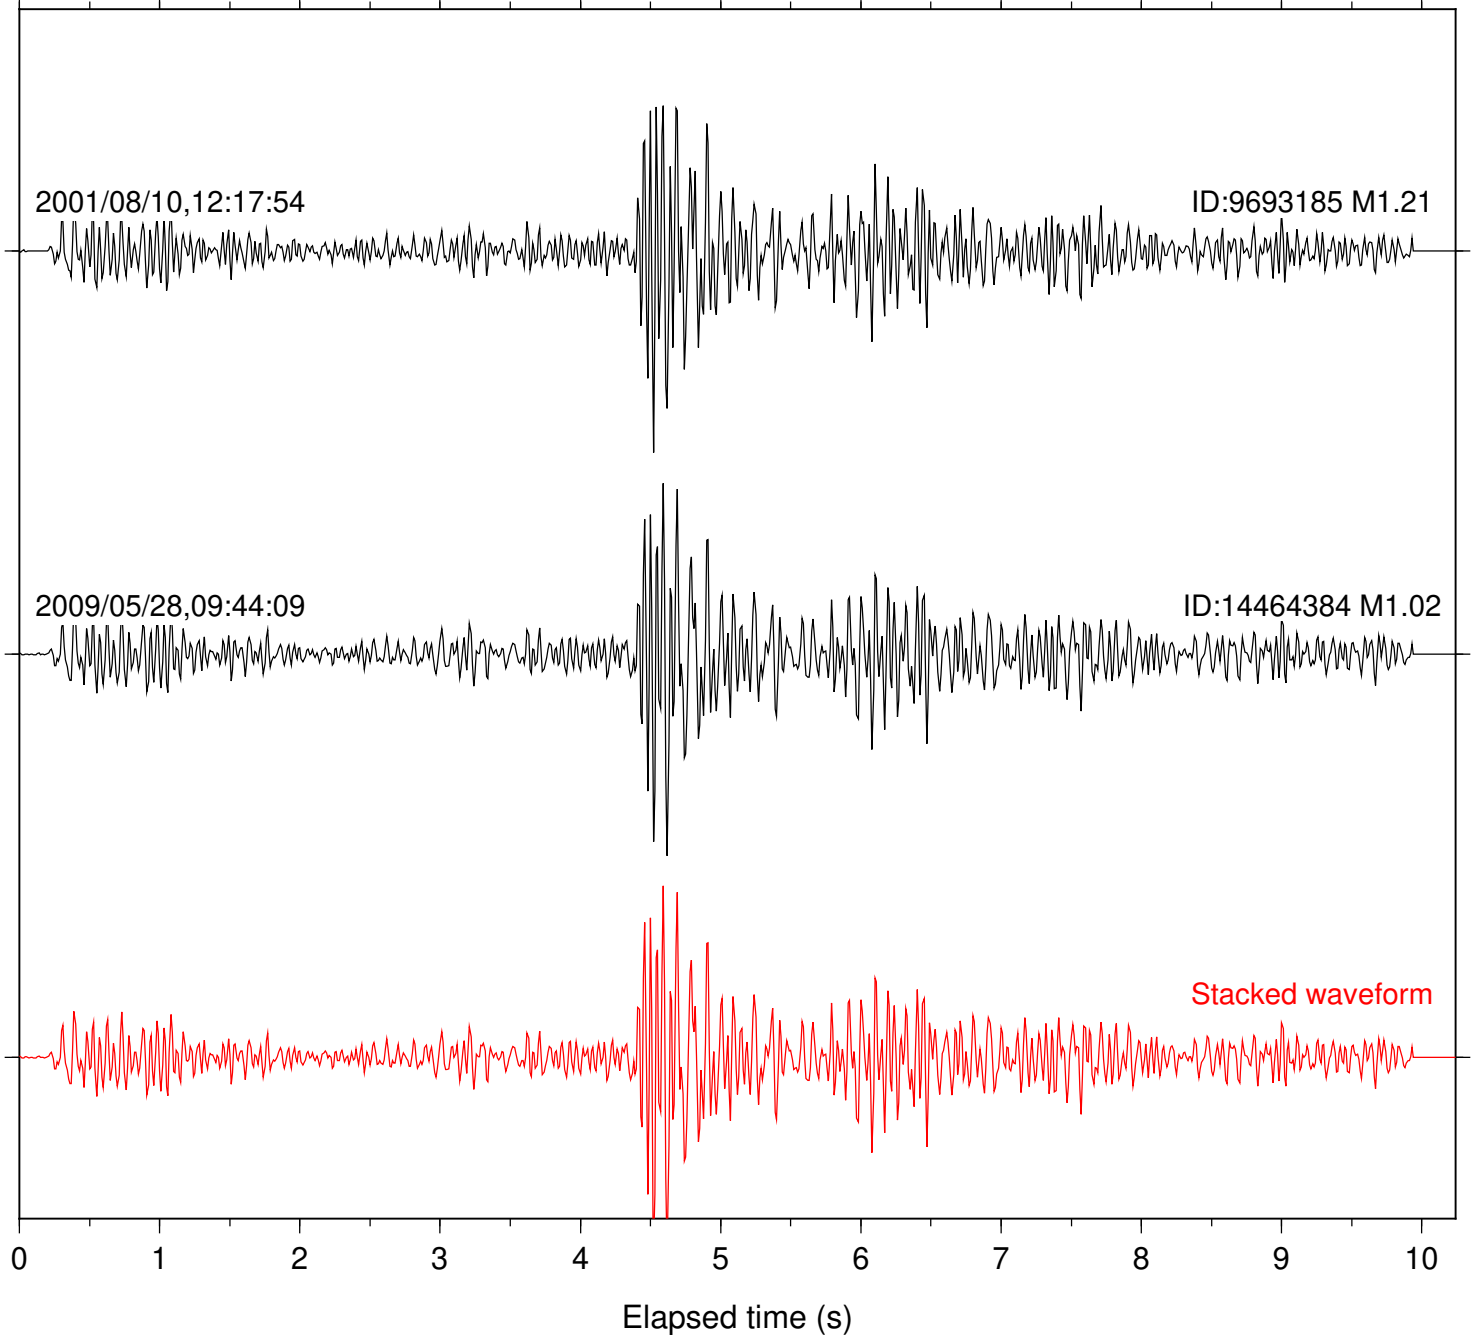

Station: BAC Com: EHZ

Focal depth: 16.43 km

Station: DGR Com: HHZ

Focal depth: 16.43 km

Station: FRD Com: HHZ

Focal depth: 16.43 km

Station: PFO Com: HHZ

Focal depth: 16.43 km

2001/08/10,12:17:55

ID:9693185 M1.21

2009/05/28,09:42:59

ID:14464384 M1.02

Stacked waveform