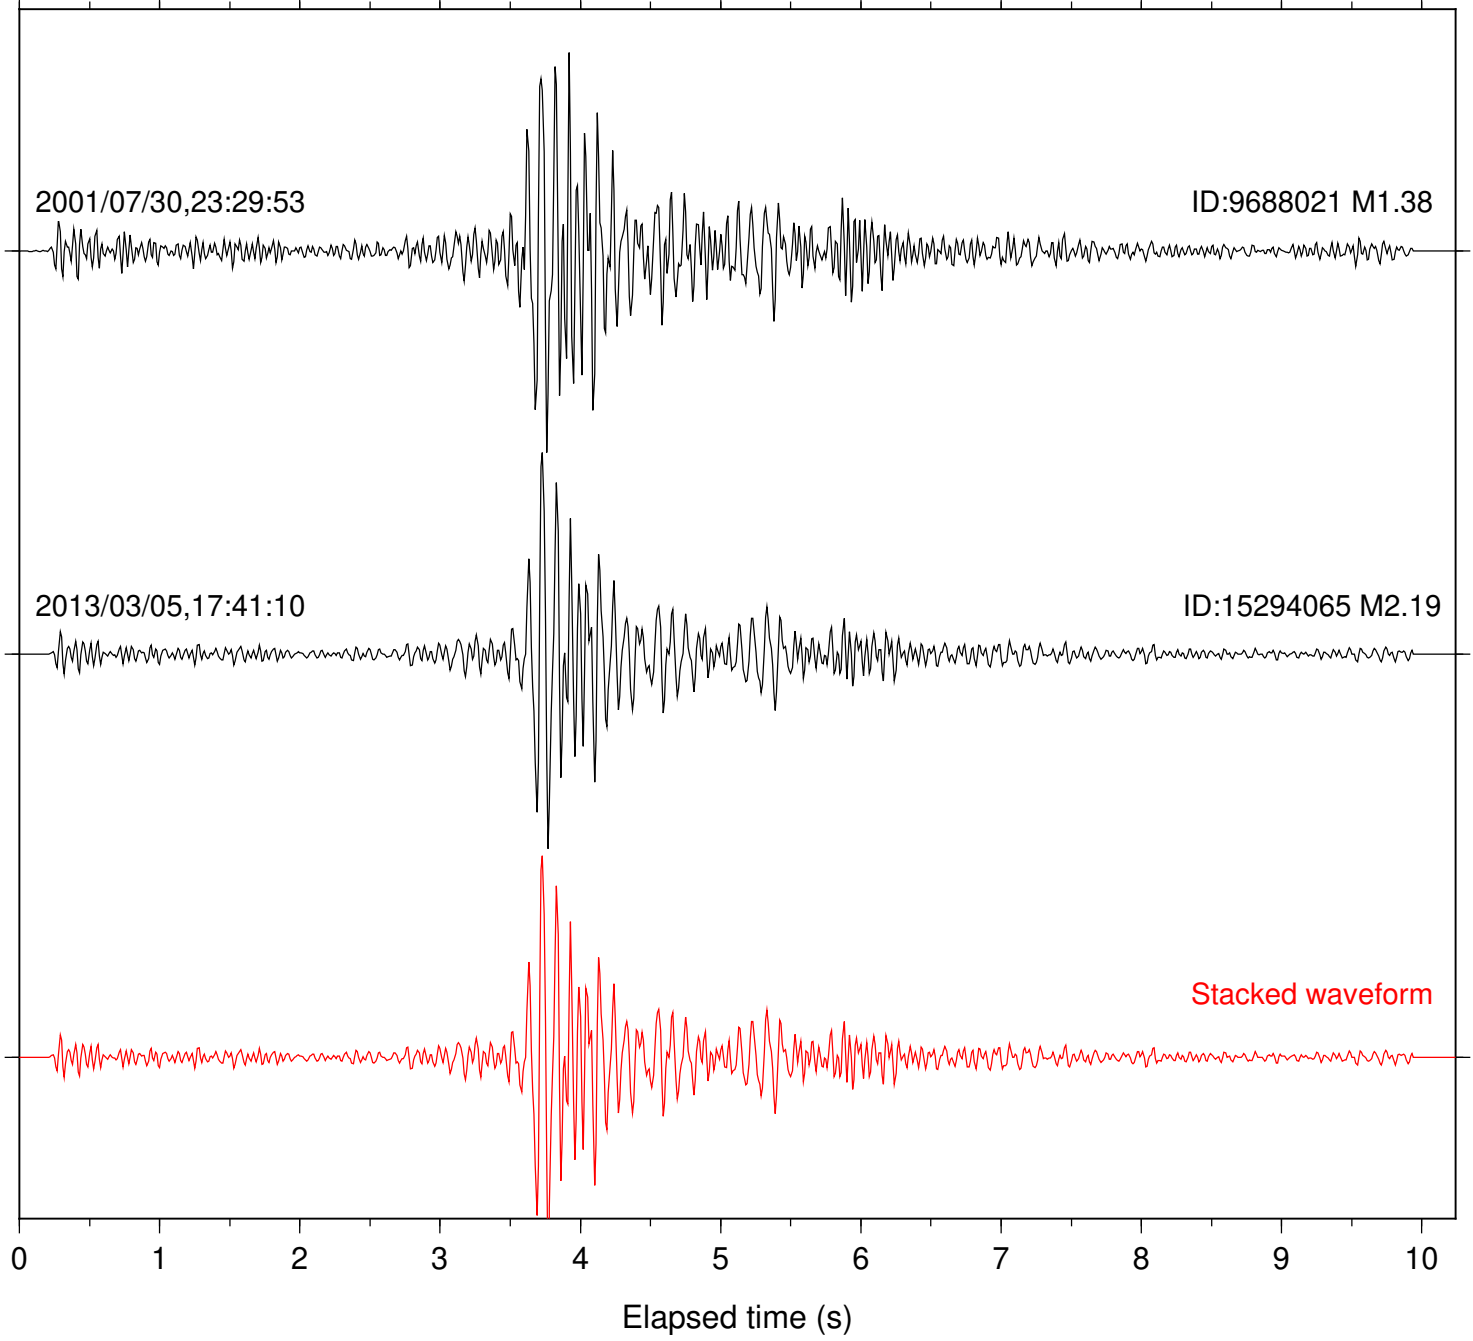

Station: BAC Com: EHZ

Focal depth: 15.47 km

Station: DGR Com: HHZ

Focal depth: 15.47 km