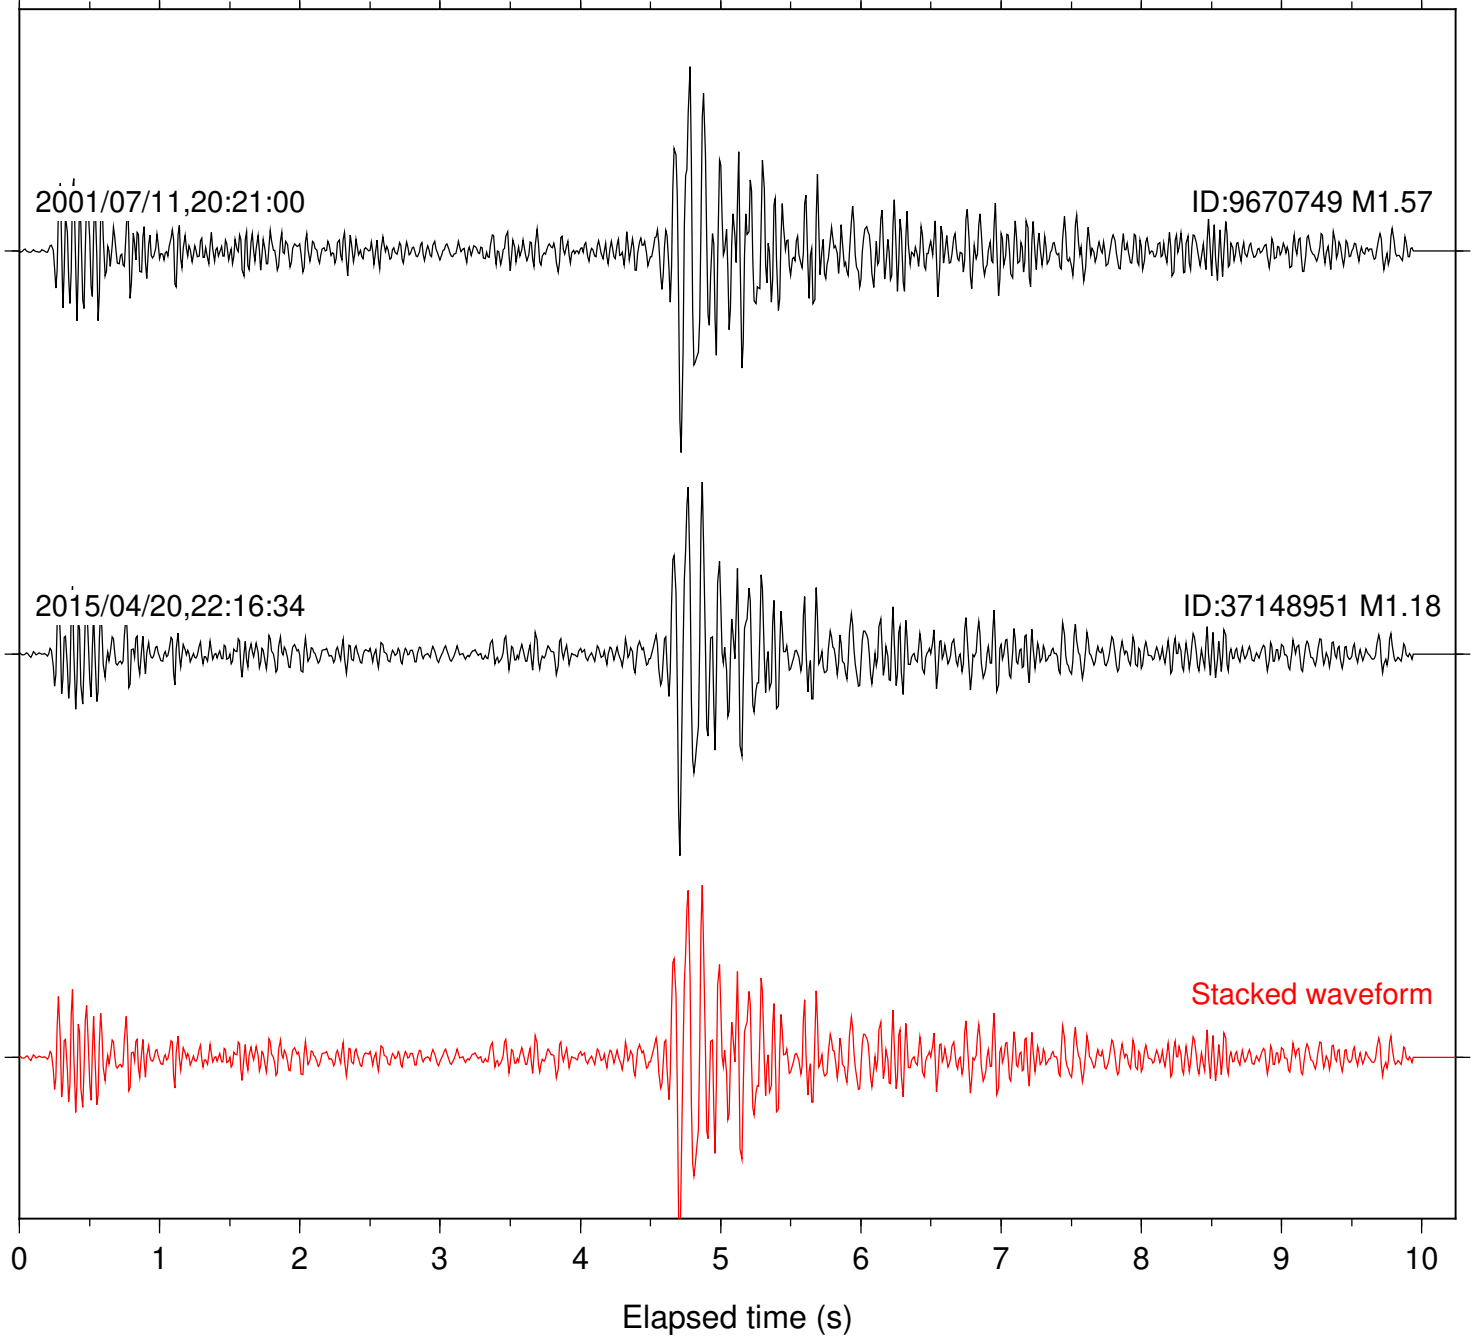

Station: BAC Com: EHZ

Focal depth: 17.70 km

Station: DGR Com: HHZ

Focal depth: 17.70 km