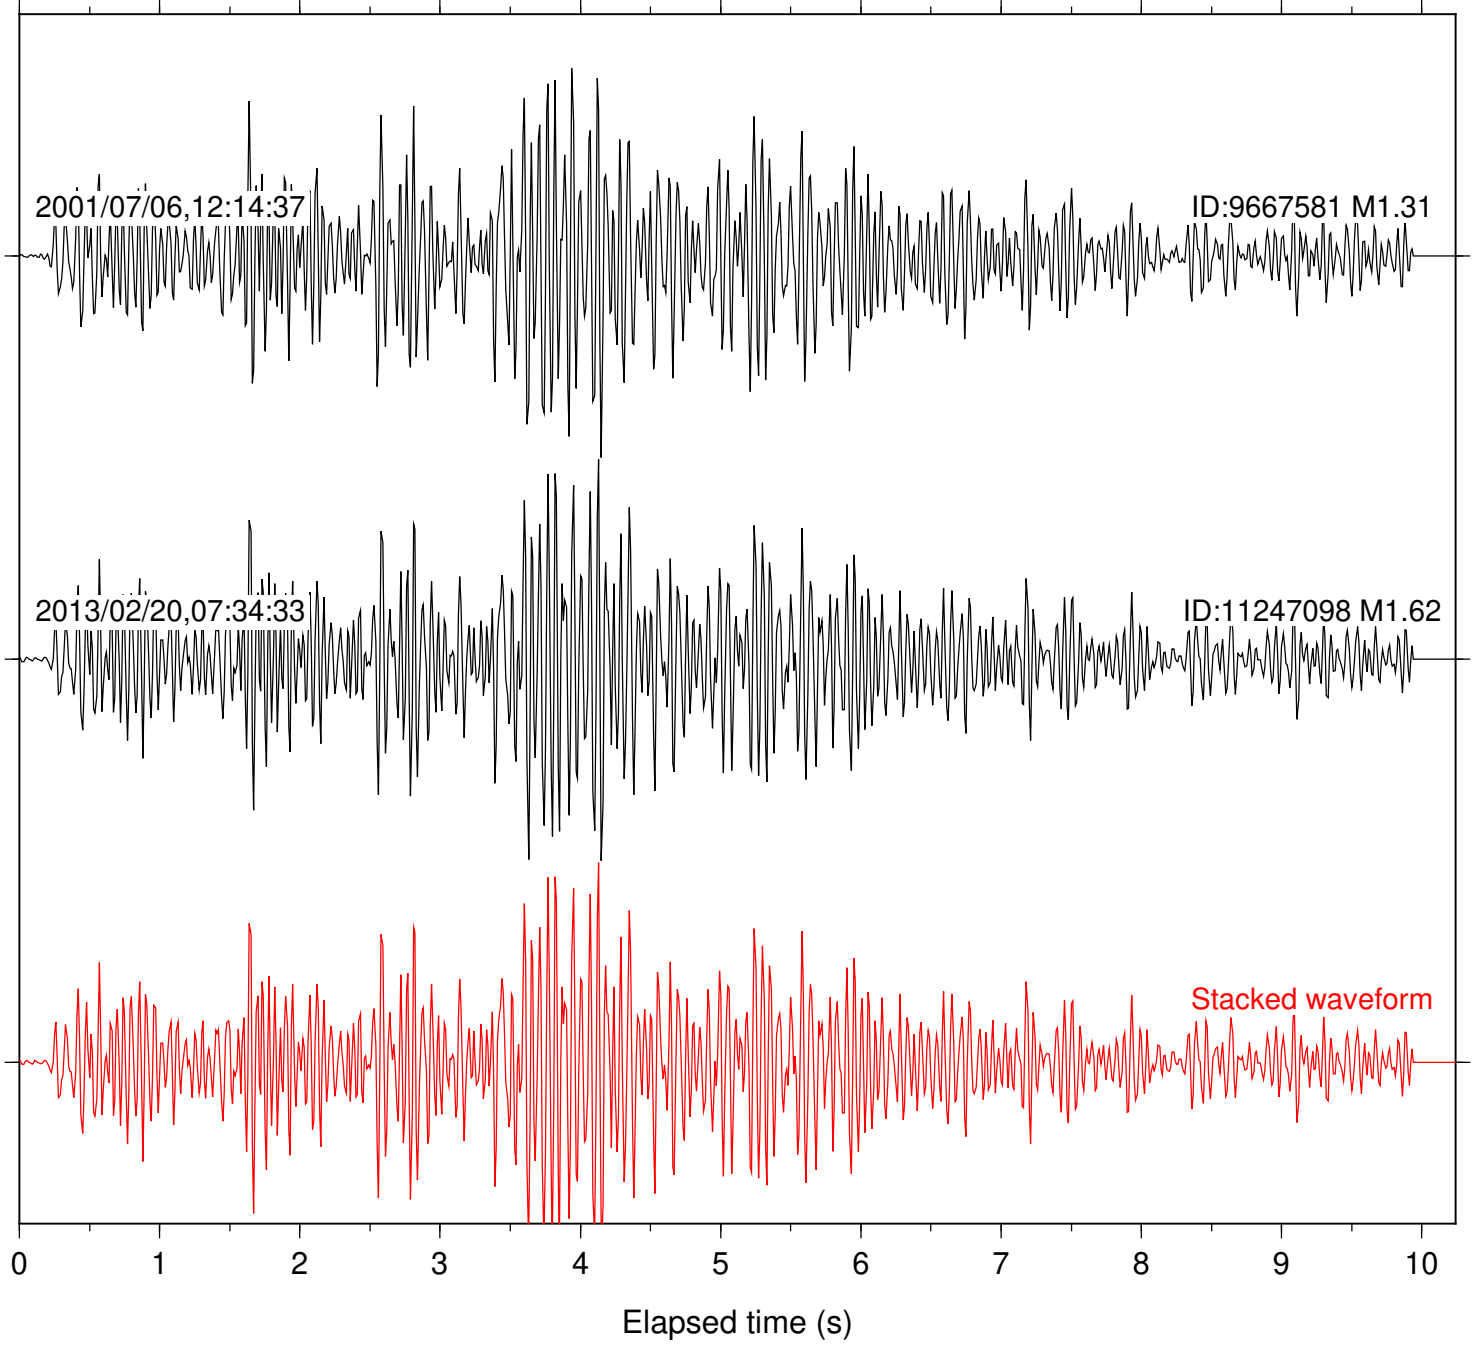

Station: B082 Com: EHZ

Focal depth: 10.87 km

Station: B084 Com: EHZ

Focal depth: 10.87 km

Station: B086 Com: EHZ

Focal depth: 10.87 km

Station: B087 Com: EHZ

Focal depth: 10.87 km

Station: B088 Com: EHZ

Focal depth: 10.87 km

Station: B946 Com: EHZ

Focal depth: 10.87 km

Station: FRD Com: HHZ

Focal depth: 10.85 km

2001/07/06,12:14:37

ID:9667581 M1.31

2013/02/20,07:34:33

ID:11247098 M1.62

Stacked waveform

0 1 2 3 4 5 6 7 8 9 10

Elapsed time (s)

Station: PFO Com: HHZ

Focal depth: 10.85 km

Station: SND Com: HHZ

Focal depth: 10.85 km

Station: TOR Com: HHZ

Focal depth: 10.87 km