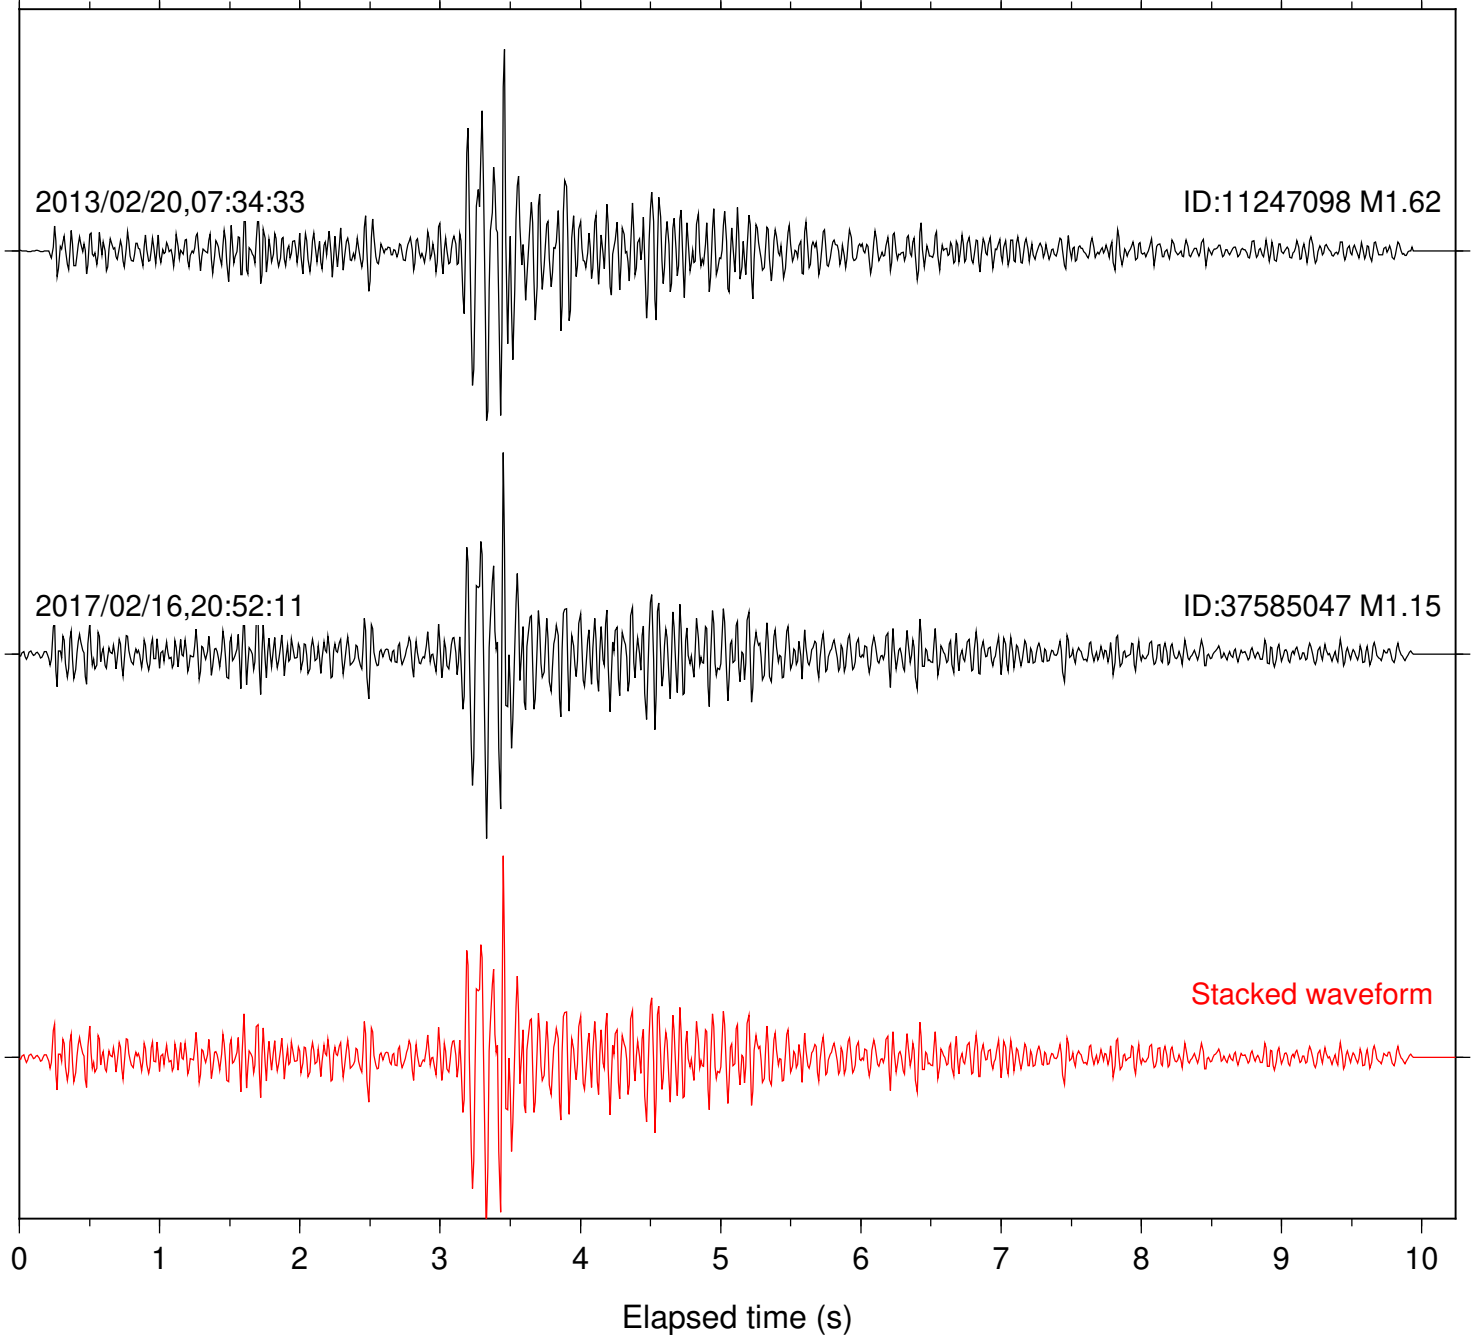

Station: B082 Com: EHZ

Focal depth: 10.87 km

Station: B084 Com: EHZ

Focal depth: 10.87 km

Station: B086 Com: EHZ

Focal depth: 10.87 km

Station: B087 Com: EHZ

Focal depth: 10.87 km

Station: B088 Com: EHZ

Focal depth: 10.87 km

Station: B946 Com: EHZ

Focal depth: 10.87 km

Station: FRD Com: HHZ

Focal depth: 10.85 km

2001/07/06,12:14:37

ID:9667581 M1.31

2013/02/20,07:34:33

ID:11247098 M1.62

Stacked waveform

0 1 2 3 4 5 6 7 8 9 10

Elapsed time (s)

Station: PFO Com: HHZ

Focal depth: 10.85 km

Station: SND Com: HHZ

Focal depth: 10.85 km

Station: TOR Com: HHZ

Focal depth: 10.87 km