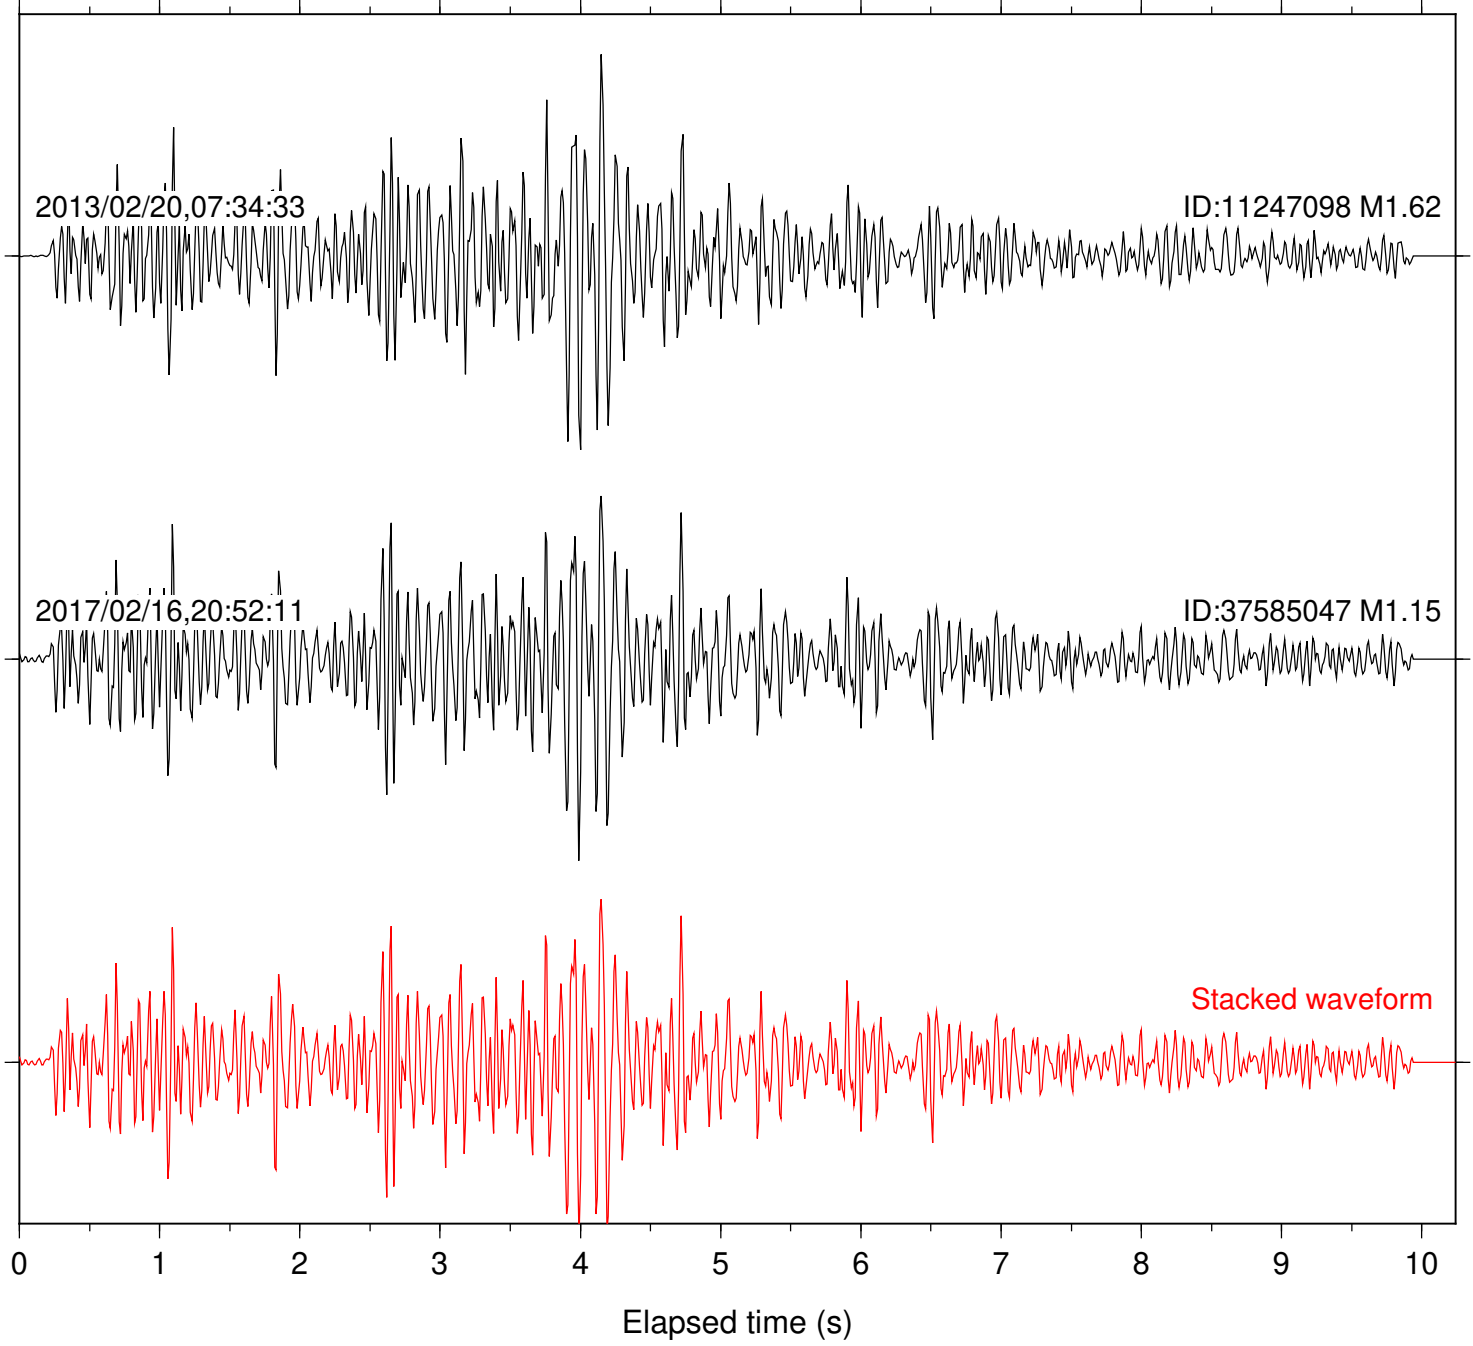

Station: B082 Com: EHZ

Focal depth: 10.87 km

Station: B084 Com: EHZ

Focal depth: 10.87 km

Station: B086 Com: EHZ

Focal depth: 10.87 km

Station: B087 Com: EHZ

Focal depth: 10.87 km

Station: B088 Com: EHZ

Focal depth: 10.87 km

Station: B946 Com: EHZ

Focal depth: 10.87 km

Station: FRD Com: HHZ

Focal depth: 10.85 km

2001/07/06,12:14:37

ID:9667581 M1.31

2013/02/20,07:34:33

ID:11247098 M1.62

Stacked waveform

0 1 2 3 4 5 6 7 8 9 10

Elapsed time (s)

Station: PFO Com: HHZ

Focal depth: 10.85 km

Station: SND Com: HHZ

Focal depth: 10.85 km

Station: TOR Com: HHZ

Focal depth: 10.87 km