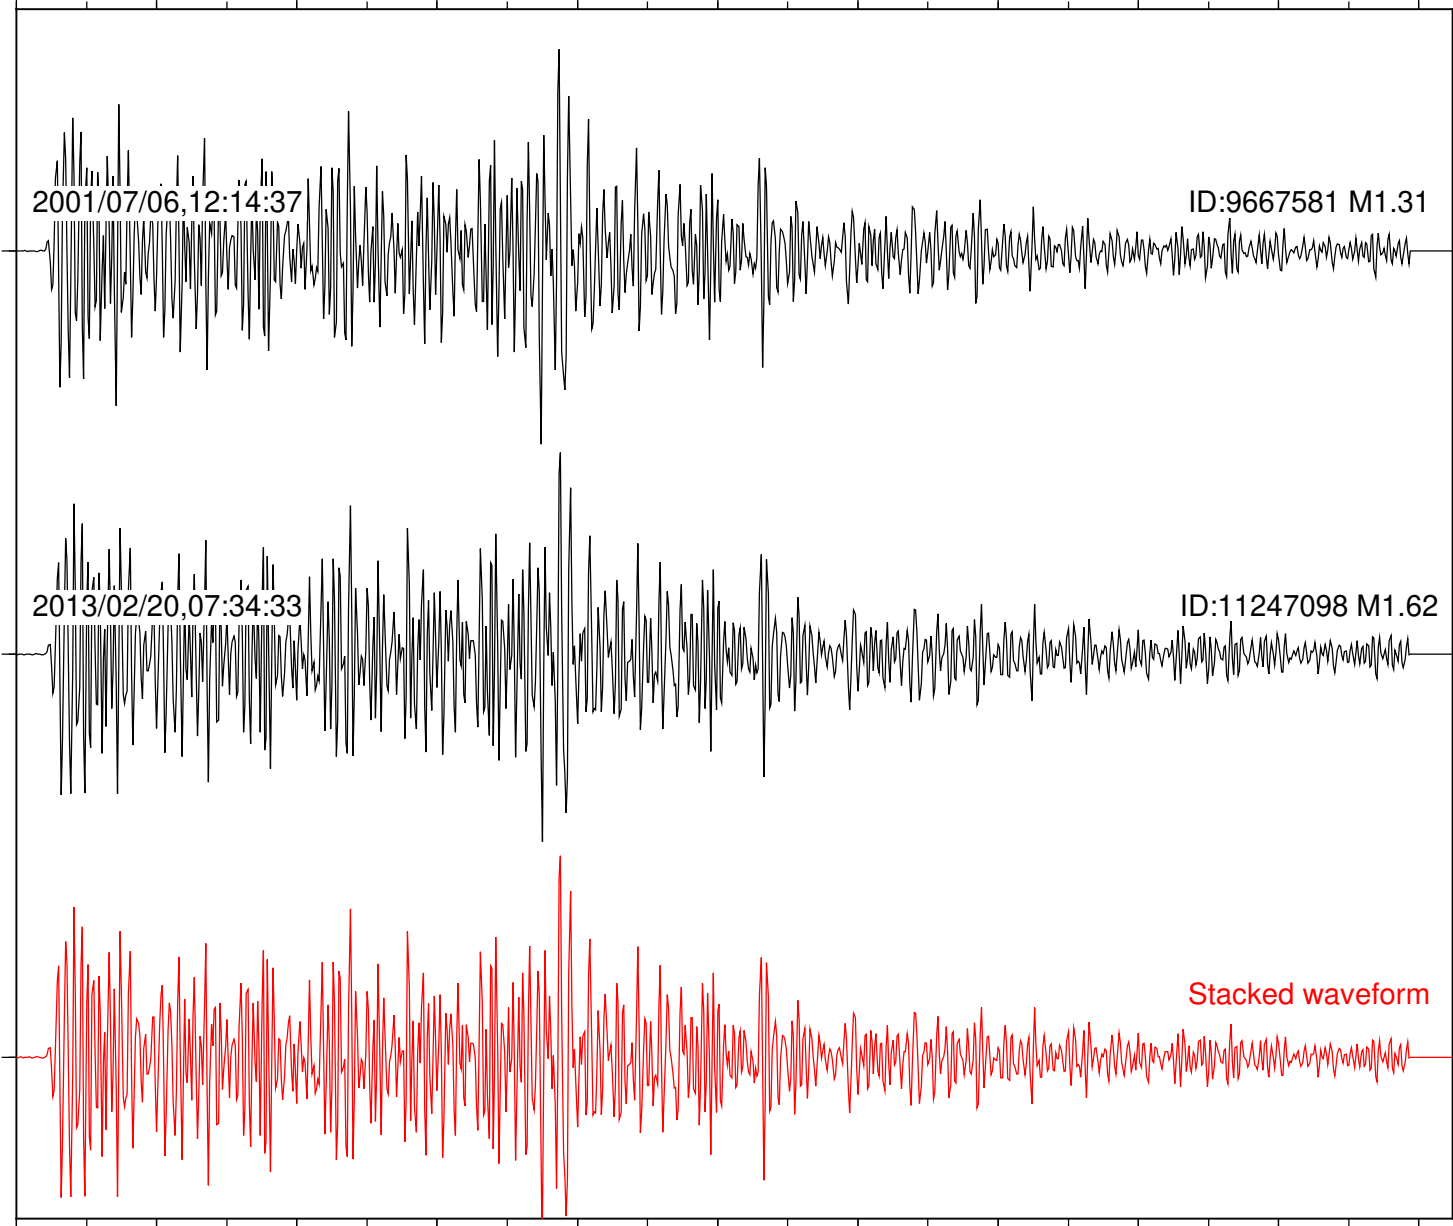

Station: B082 Com: EHZ

Focal depth: 10.87 km

Station: B084 Com: EHZ

Focal depth: 10.87 km

Station: B086 Com: EHZ

Focal depth: 10.87 km

Station: B087 Com: EHZ

Focal depth: 10.87 km

Station: B088 Com: EHZ

Focal depth: 10.87 km

Station: B946 Com: EHZ

Focal depth: 10.87 km

Station: FRD Com: HHZ

Focal depth: 10.85 km

2001/07/06,12:14:37

ID:9667581 M1.31

2013/02/20,07:34:33

ID:11247098 M1.62

Stacked waveform

0 1 2 3 4 5 6 7 8 9 10

Elapsed time (s)

Station: PFO Com: HHZ

Focal depth: 10.85 km

Station: SND Com: HHZ

Focal depth: 10.85 km

Station: TOR Com: HHZ

Focal depth: 10.87 km