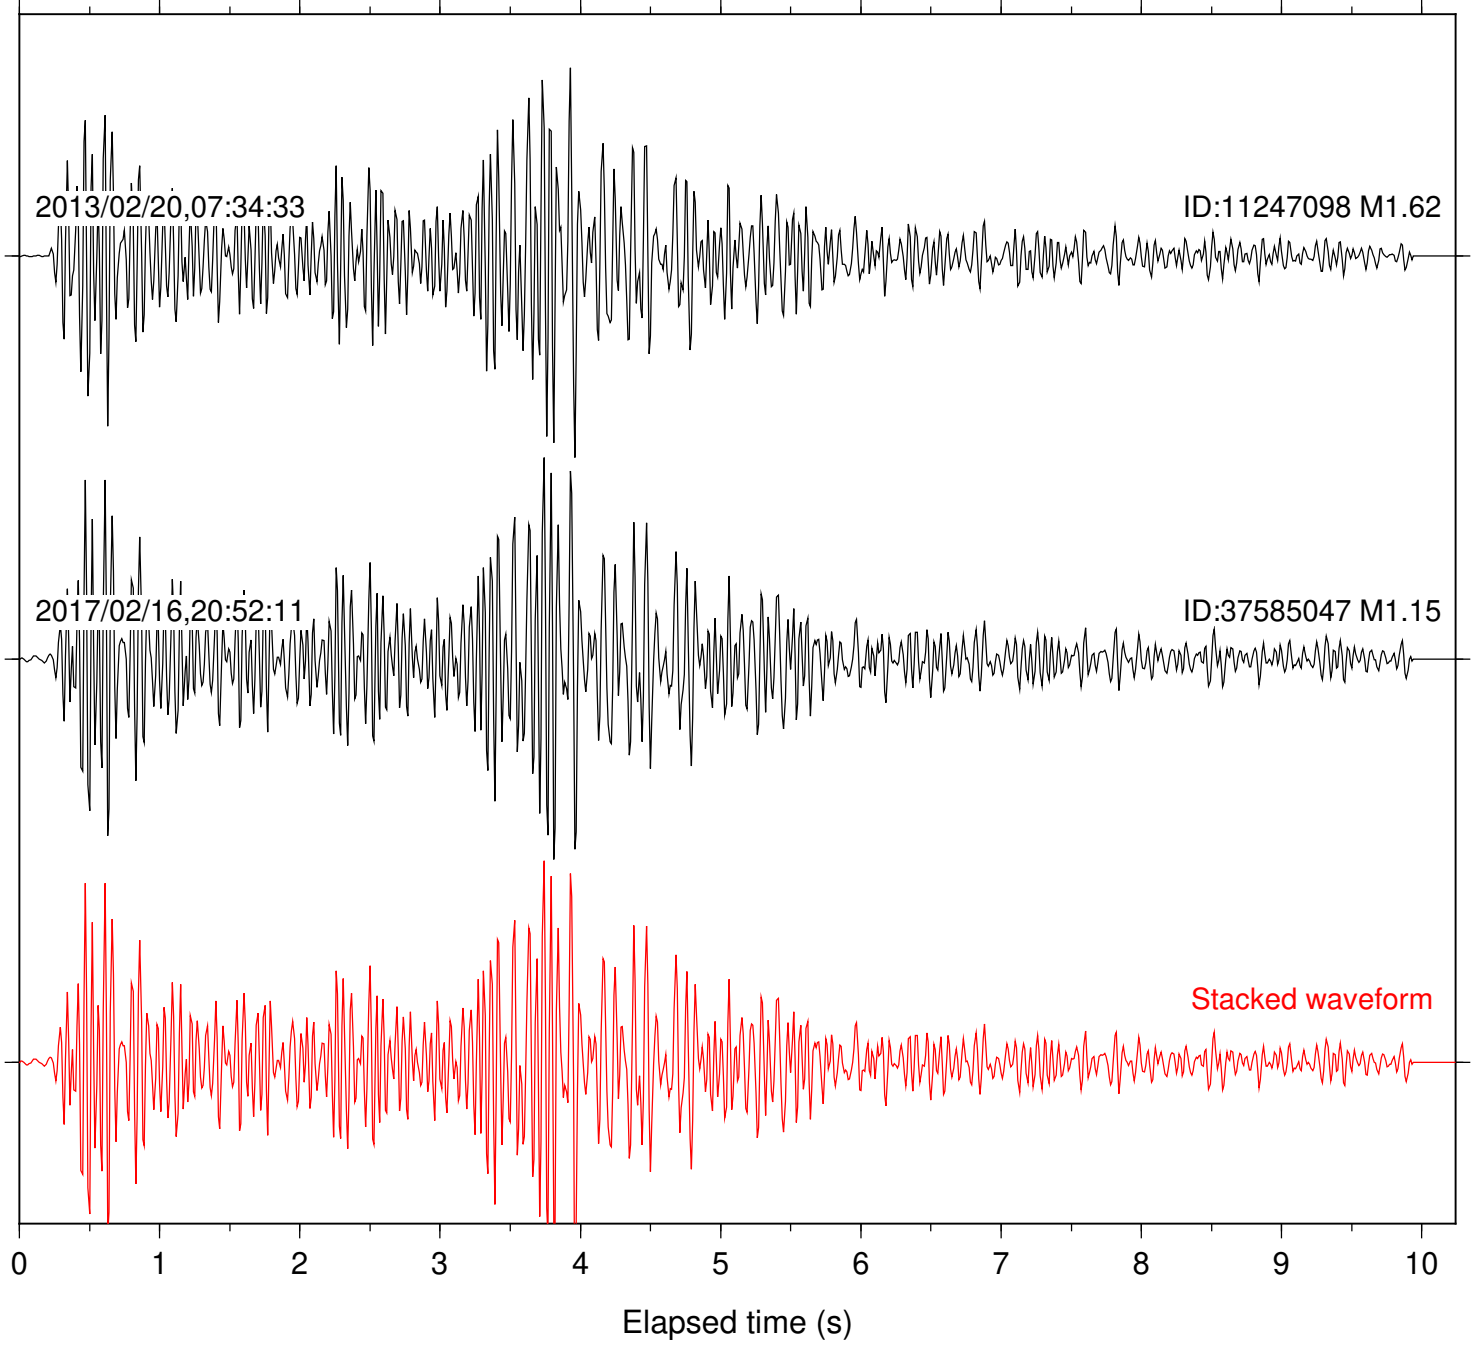

Station: B082 Com: EHZ

Focal depth: 10.87 km

Station: B084 Com: EHZ

Focal depth: 10.87 km

Station: B086 Com: EHZ

Focal depth: 10.87 km

Station: B087 Com: EHZ

Focal depth: 10.87 km

Station: B088 Com: EHZ

Focal depth: 10.87 km

Station: B946 Com: EHZ

Focal depth: 10.87 km

Station: FRD Com: HHZ

Focal depth: 10.85 km

2001/07/06,12:14:37

ID:9667581 M1.31

2013/02/20,07:34:33

ID:11247098 M1.62

Stacked waveform

0 1 2 3 4 5 6 7 8 9 10

Elapsed time (s)

Station: PFO Com: HHZ

Focal depth: 10.85 km

Station: SND Com: HHZ

Focal depth: 10.85 km

Station: TOR Com: HHZ

Focal depth: 10.87 km