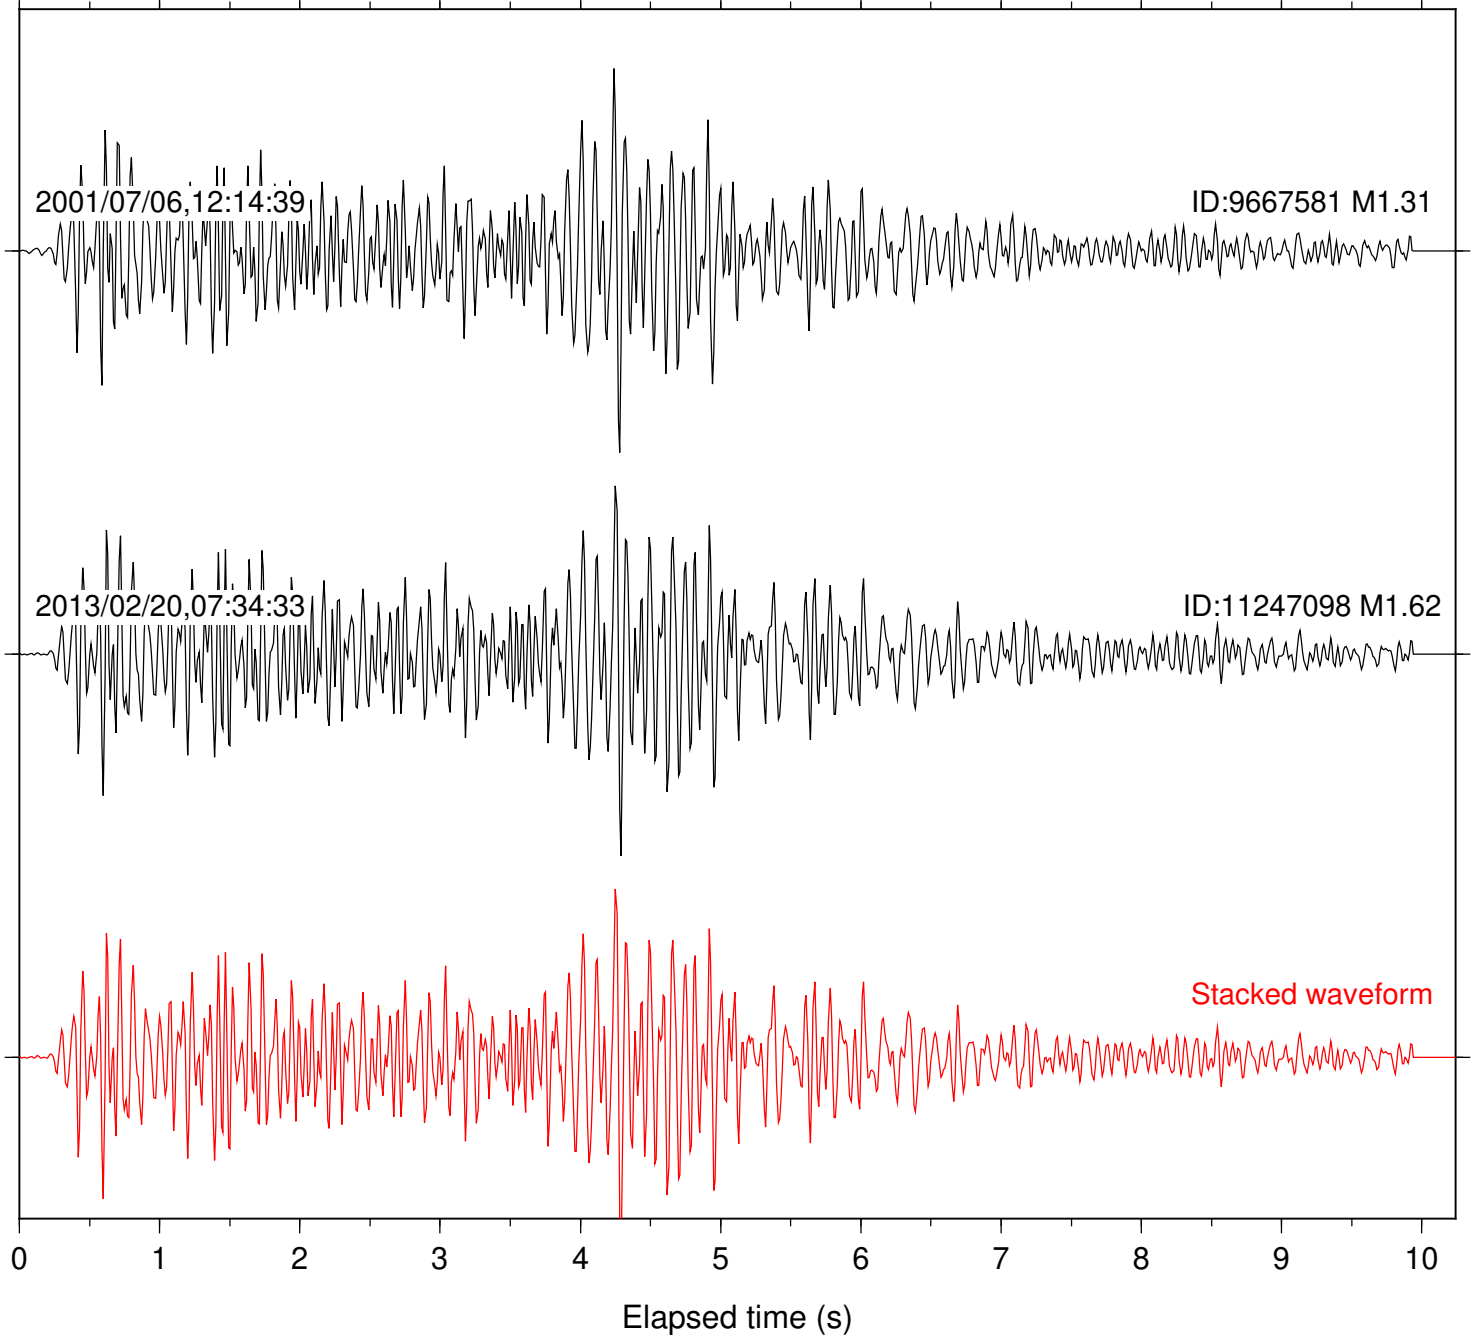

Station: B082 Com: EHZ

Focal depth: 10.87 km

Station: B084 Com: EHZ

Focal depth: 10.87 km

Station: B086 Com: EHZ

Focal depth: 10.87 km

Station: B087 Com: EHZ

Focal depth: 10.87 km

Station: B088 Com: EHZ

Focal depth: 10.87 km

Station: B946 Com: EHZ

Focal depth: 10.87 km

Station: FRD Com: HHZ

Focal depth: 10.85 km

2001/07/06,12:14:37

ID:9667581 M1.31

2013/02/20,07:34:33

ID:11247098 M1.62

Stacked waveform

0 1 2 3 4 5 6 7 8 9 10

Elapsed time (s)

Station: PFO Com: HHZ

Focal depth: 10.85 km

Station: SND Com: HHZ

Focal depth: 10.85 km

Station: TOR Com: HHZ

Focal depth: 10.87 km