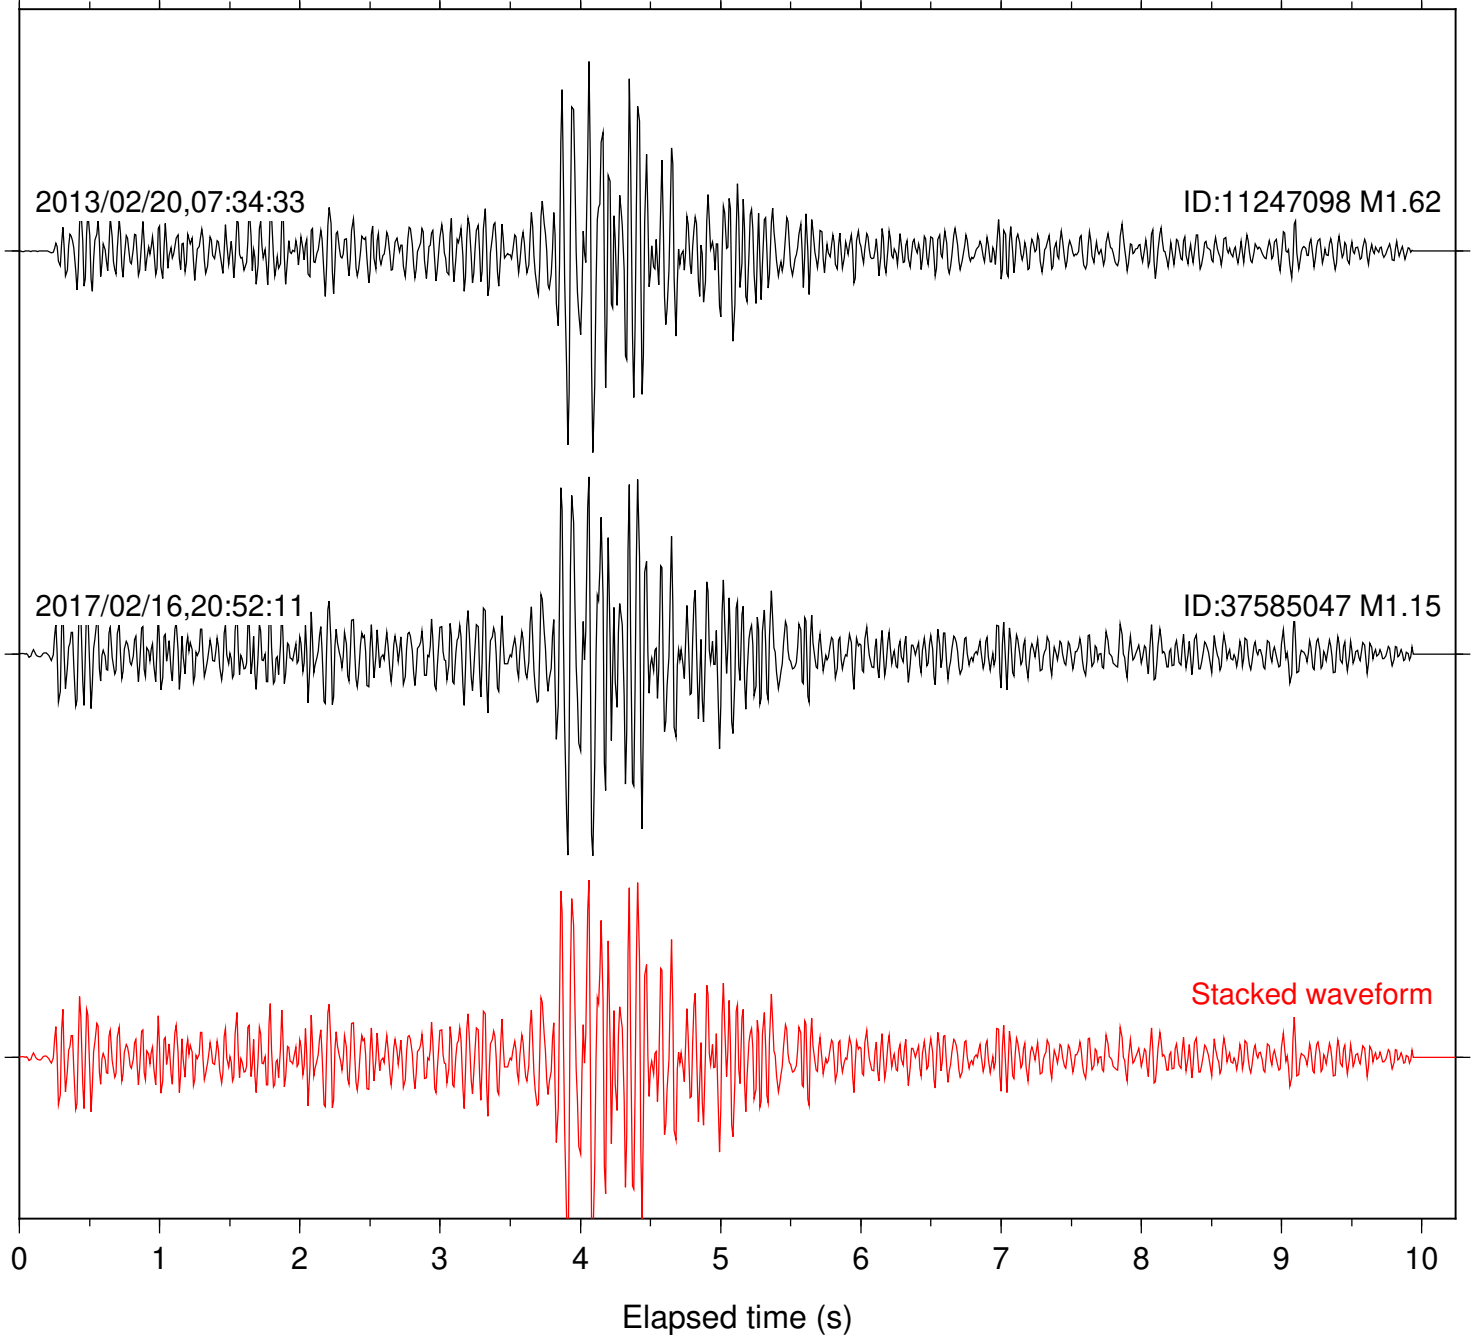

Station: B082 Com: EHZ

Focal depth: 10.87 km

Station: B084 Com: EHZ

Focal depth: 10.87 km

Station: B086 Com: EHZ

Focal depth: 10.87 km

Station: B087 Com: EHZ

Focal depth: 10.87 km

Station: B088 Com: EHZ

Focal depth: 10.87 km

Station: B946 Com: EHZ

Focal depth: 10.87 km

Station: FRD Com: HHZ

Focal depth: 10.85 km

2001/07/06,12:14:37

ID:9667581 M1.31

2013/02/20,07:34:33

ID:11247098 M1.62

Stacked waveform

0 1 2 3 4 5 6 7 8 9 10

Elapsed time (s)

Station: PFO Com: HHZ

Focal depth: 10.85 km

Station: SND Com: HHZ

Focal depth: 10.85 km

Station: TOR Com: HHZ

Focal depth: 10.87 km