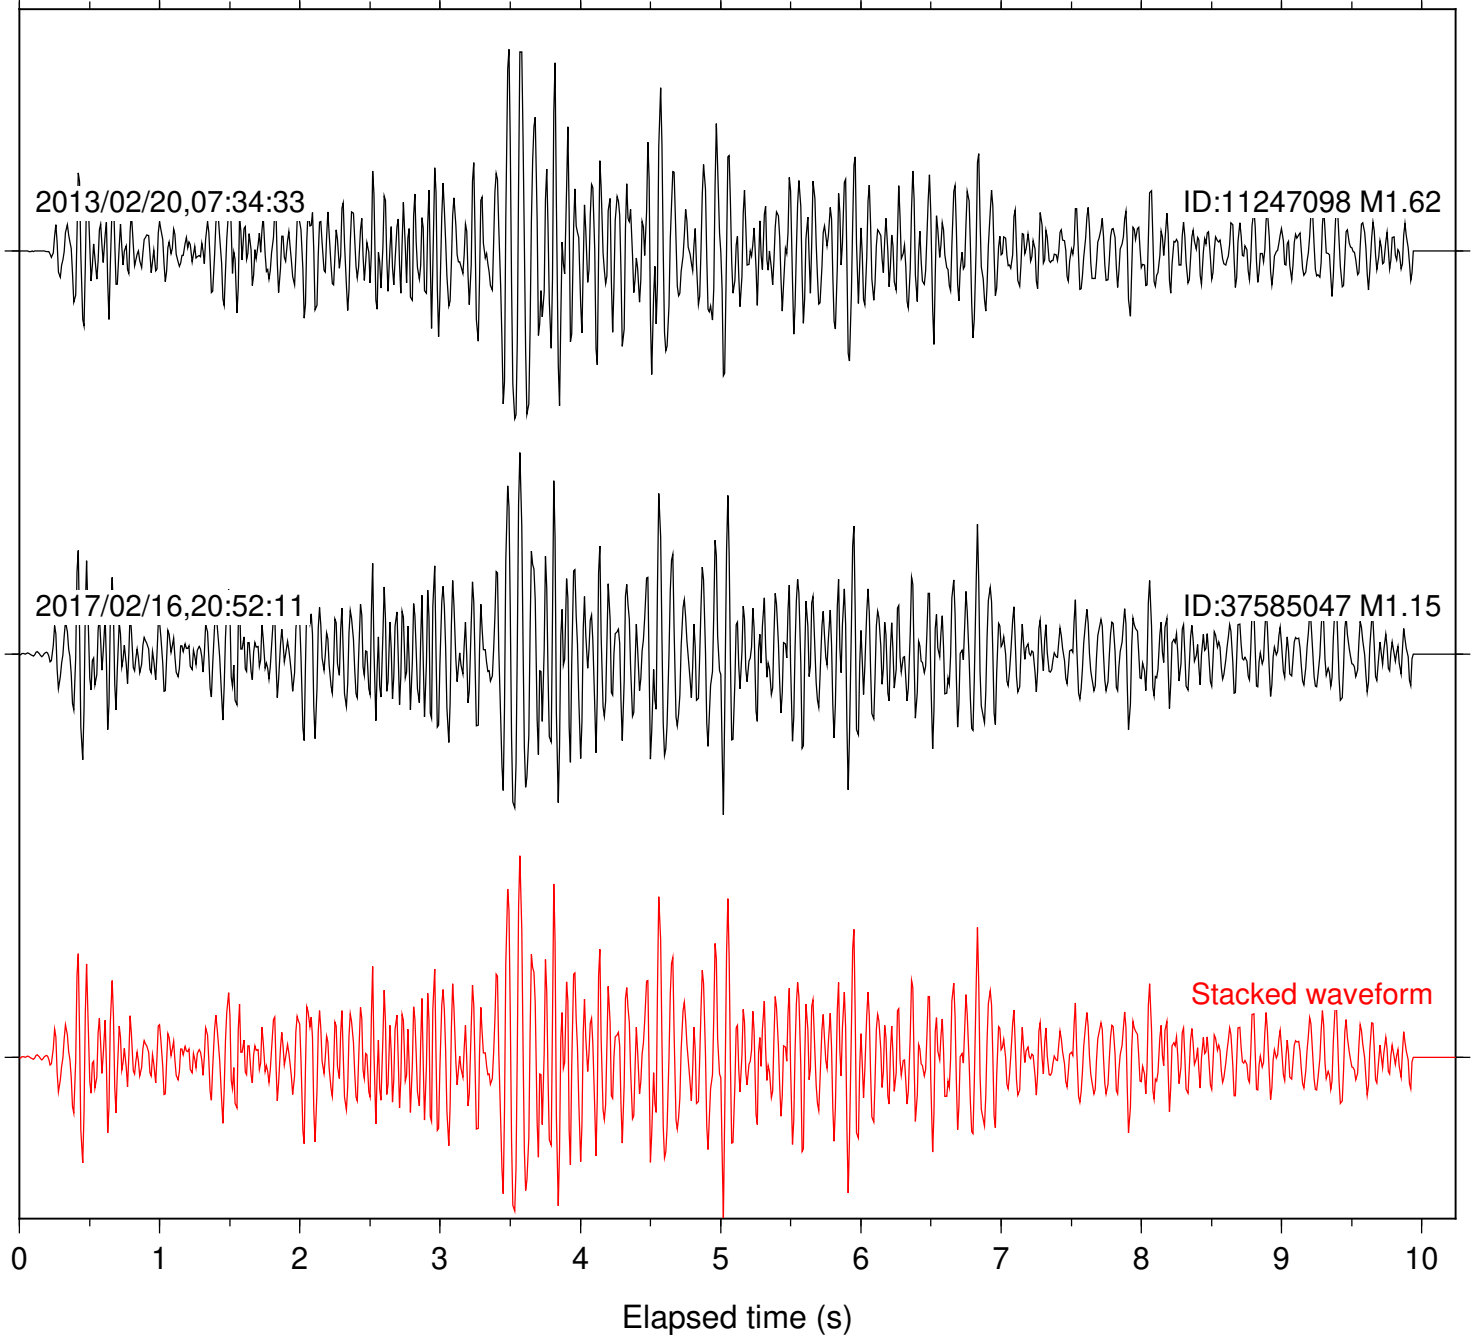

Station: B082 Com: EHZ

Focal depth: 10.87 km

Station: B084 Com: EHZ

Focal depth: 10.87 km

Station: B086 Com: EHZ

Focal depth: 10.87 km

Station: B087 Com: EHZ

Focal depth: 10.87 km

Station: B088 Com: EHZ

Focal depth: 10.87 km

Station: B946 Com: EHZ

Focal depth: 10.87 km

Station: FRD Com: HHZ

Focal depth: 10.85 km

2001/07/06,12:14:37

ID:9667581 M1.31

2013/02/20,07:34:33

ID:11247098 M1.62

Stacked waveform

0 1 2 3 4 5 6 7 8 9 10

Elapsed time (s)

Station: PFO Com: HHZ

Focal depth: 10.85 km

Station: SND Com: HHZ

Focal depth: 10.85 km

Station: TOR Com: HHZ

Focal depth: 10.87 km