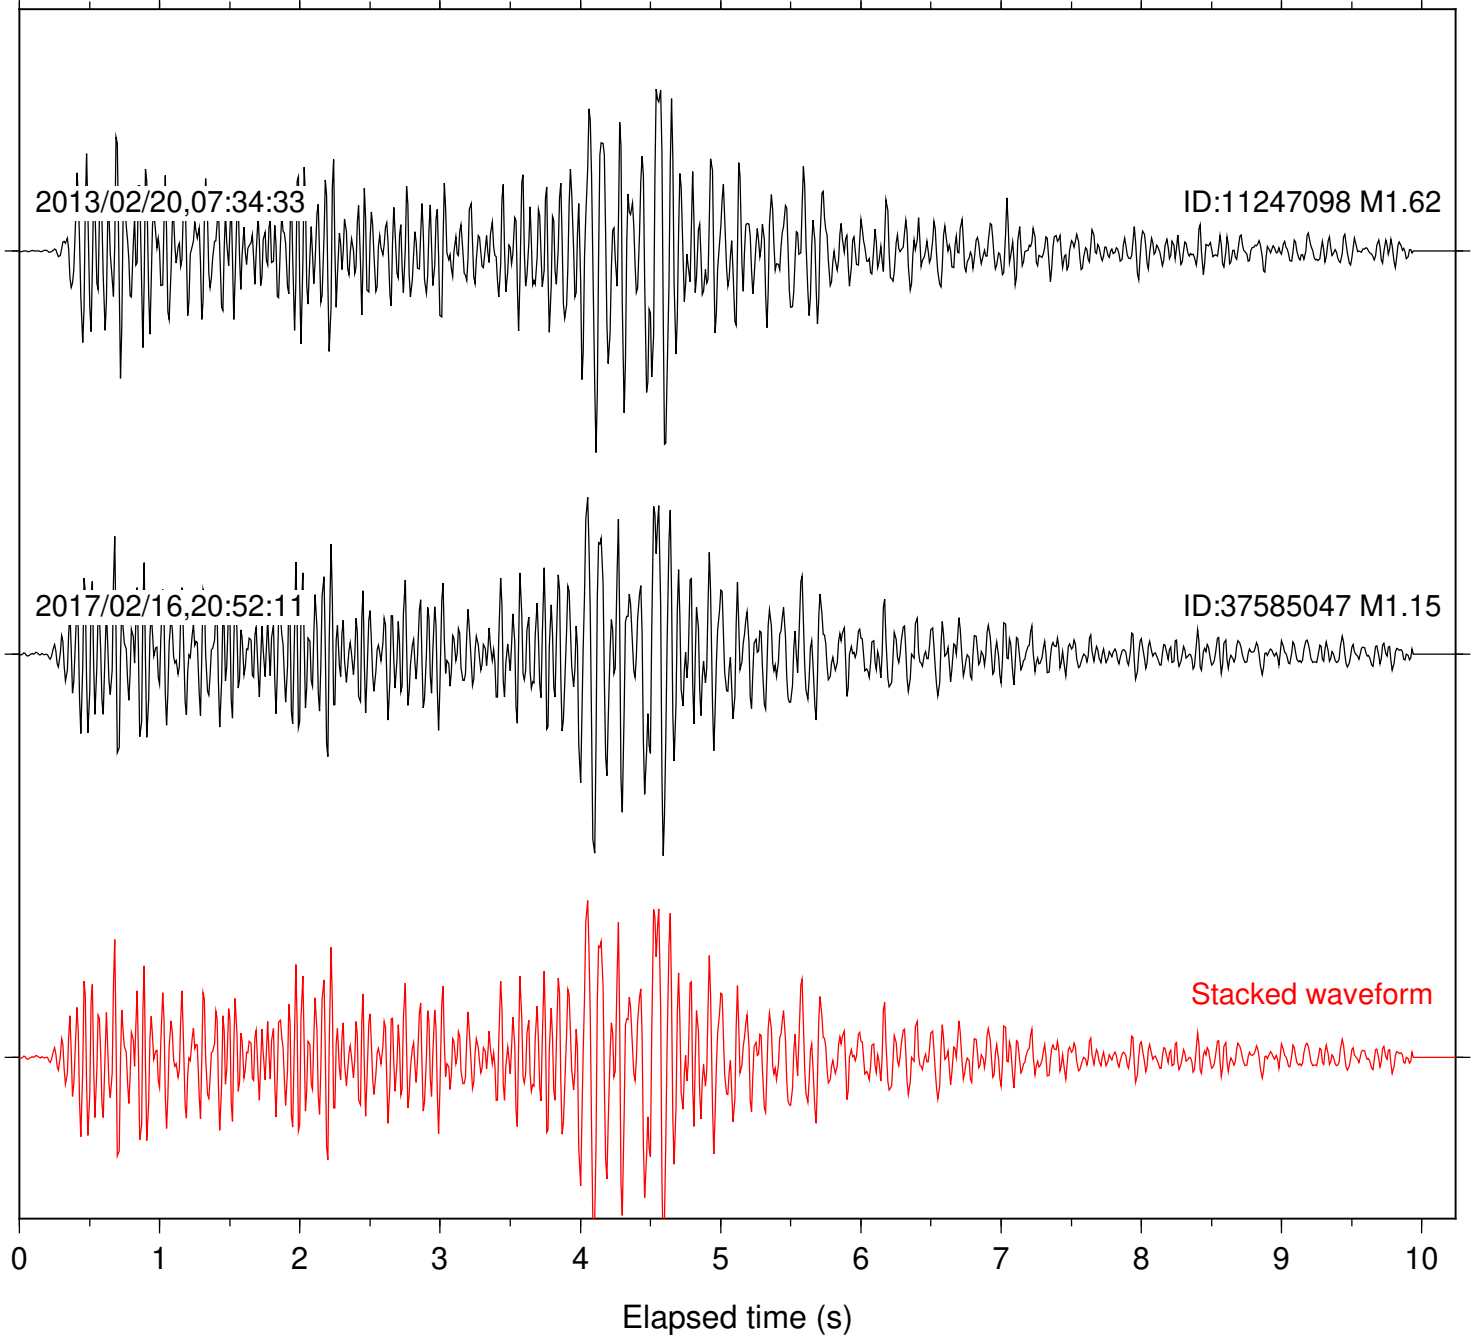

Station: B082 Com: EHZ

Focal depth: 10.87 km

Station: B084 Com: EHZ

Focal depth: 10.87 km

Station: B086 Com: EHZ

Focal depth: 10.87 km

Station: B087 Com: EHZ

Focal depth: 10.87 km

Station: B088 Com: EHZ

Focal depth: 10.87 km

Station: B946 Com: EHZ

Focal depth: 10.87 km

Station: FRD Com: HHZ

Focal depth: 10.85 km

2001/07/06,12:14:37

ID:9667581 M1.31

2013/02/20,07:34:33

ID:11247098 M1.62

Stacked waveform

0 1 2 3 4 5 6 7 8 9 10

Elapsed time (s)

Station: PFO Com: HHZ

Focal depth: 10.85 km

Station: SND Com: HHZ

Focal depth: 10.85 km

Station: TOR Com: HHZ

Focal depth: 10.87 km