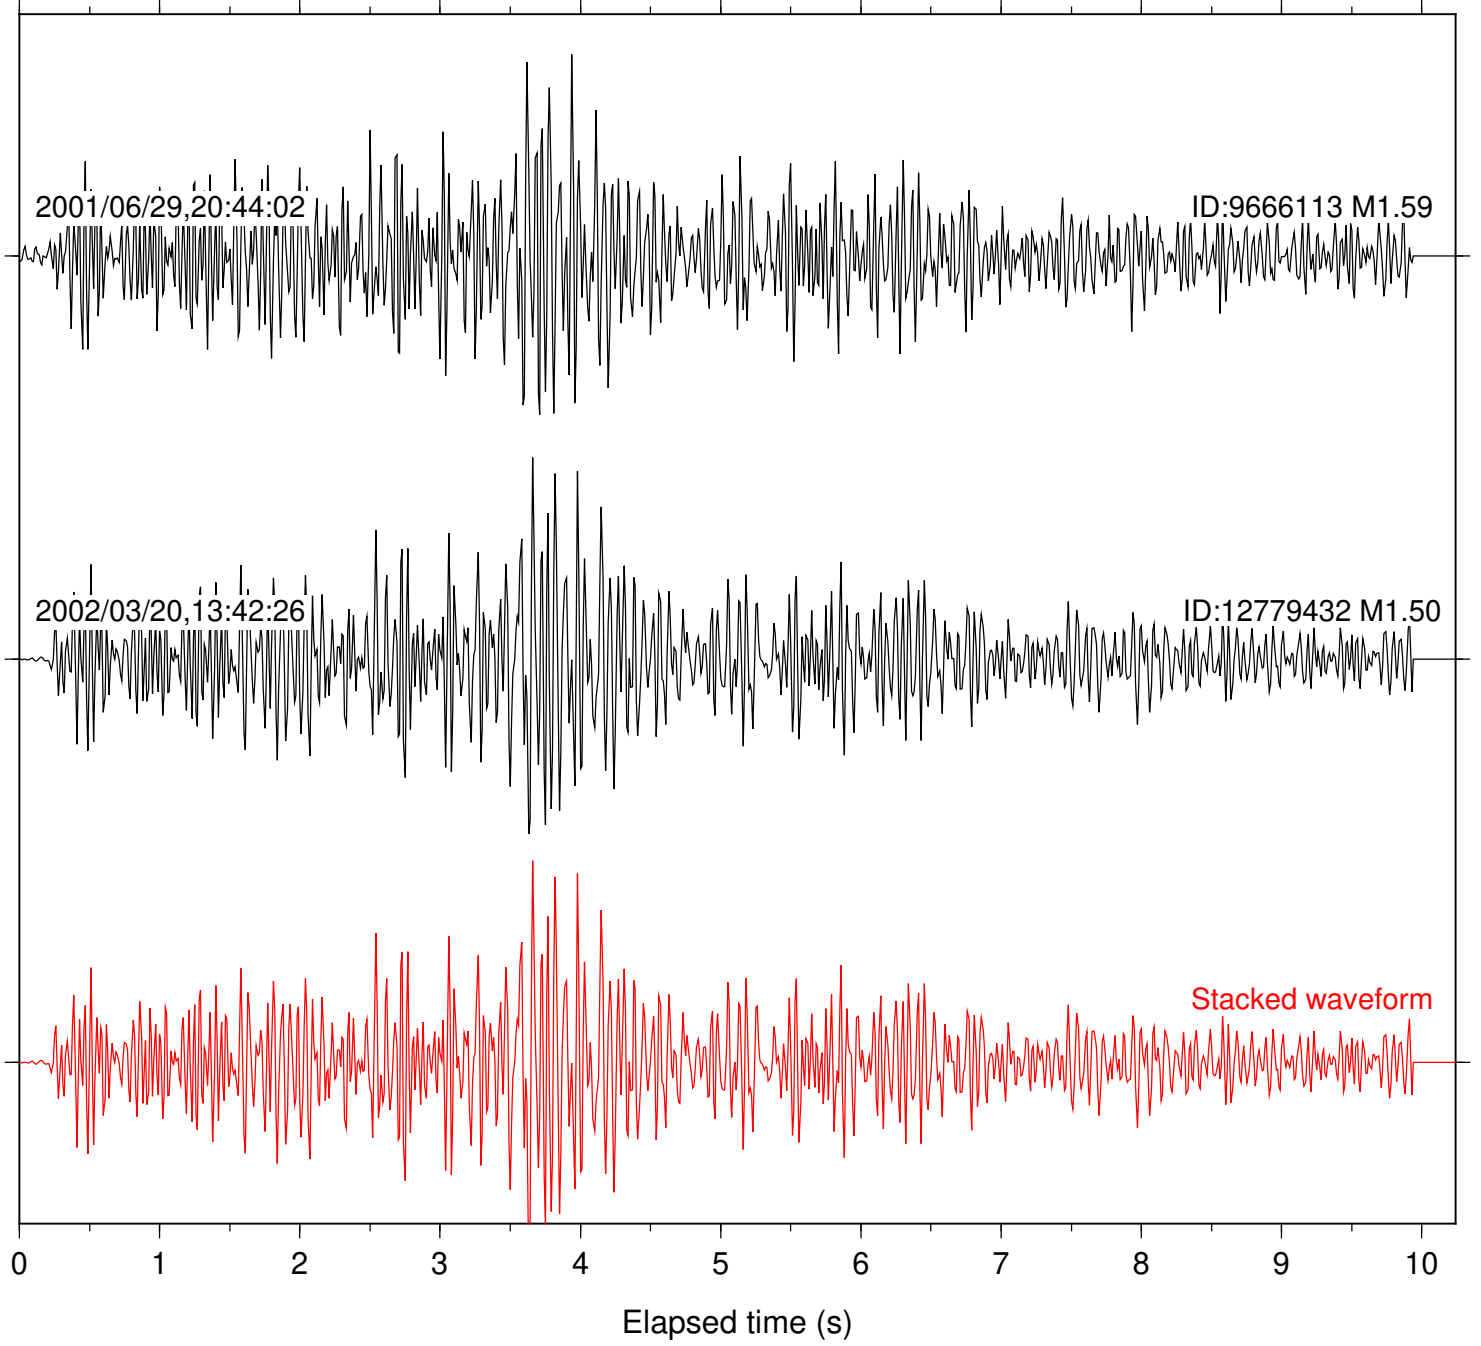

Station: BAC Com: EHZ

Focal depth: 7.46 km

Station: CRY Com: HHZ

Focal depth: 7.46 km

Station: FRD Com: HHZ

Focal depth: 7.46 km

Station: RDM Com: HHZ

Focal depth: 7.46 km