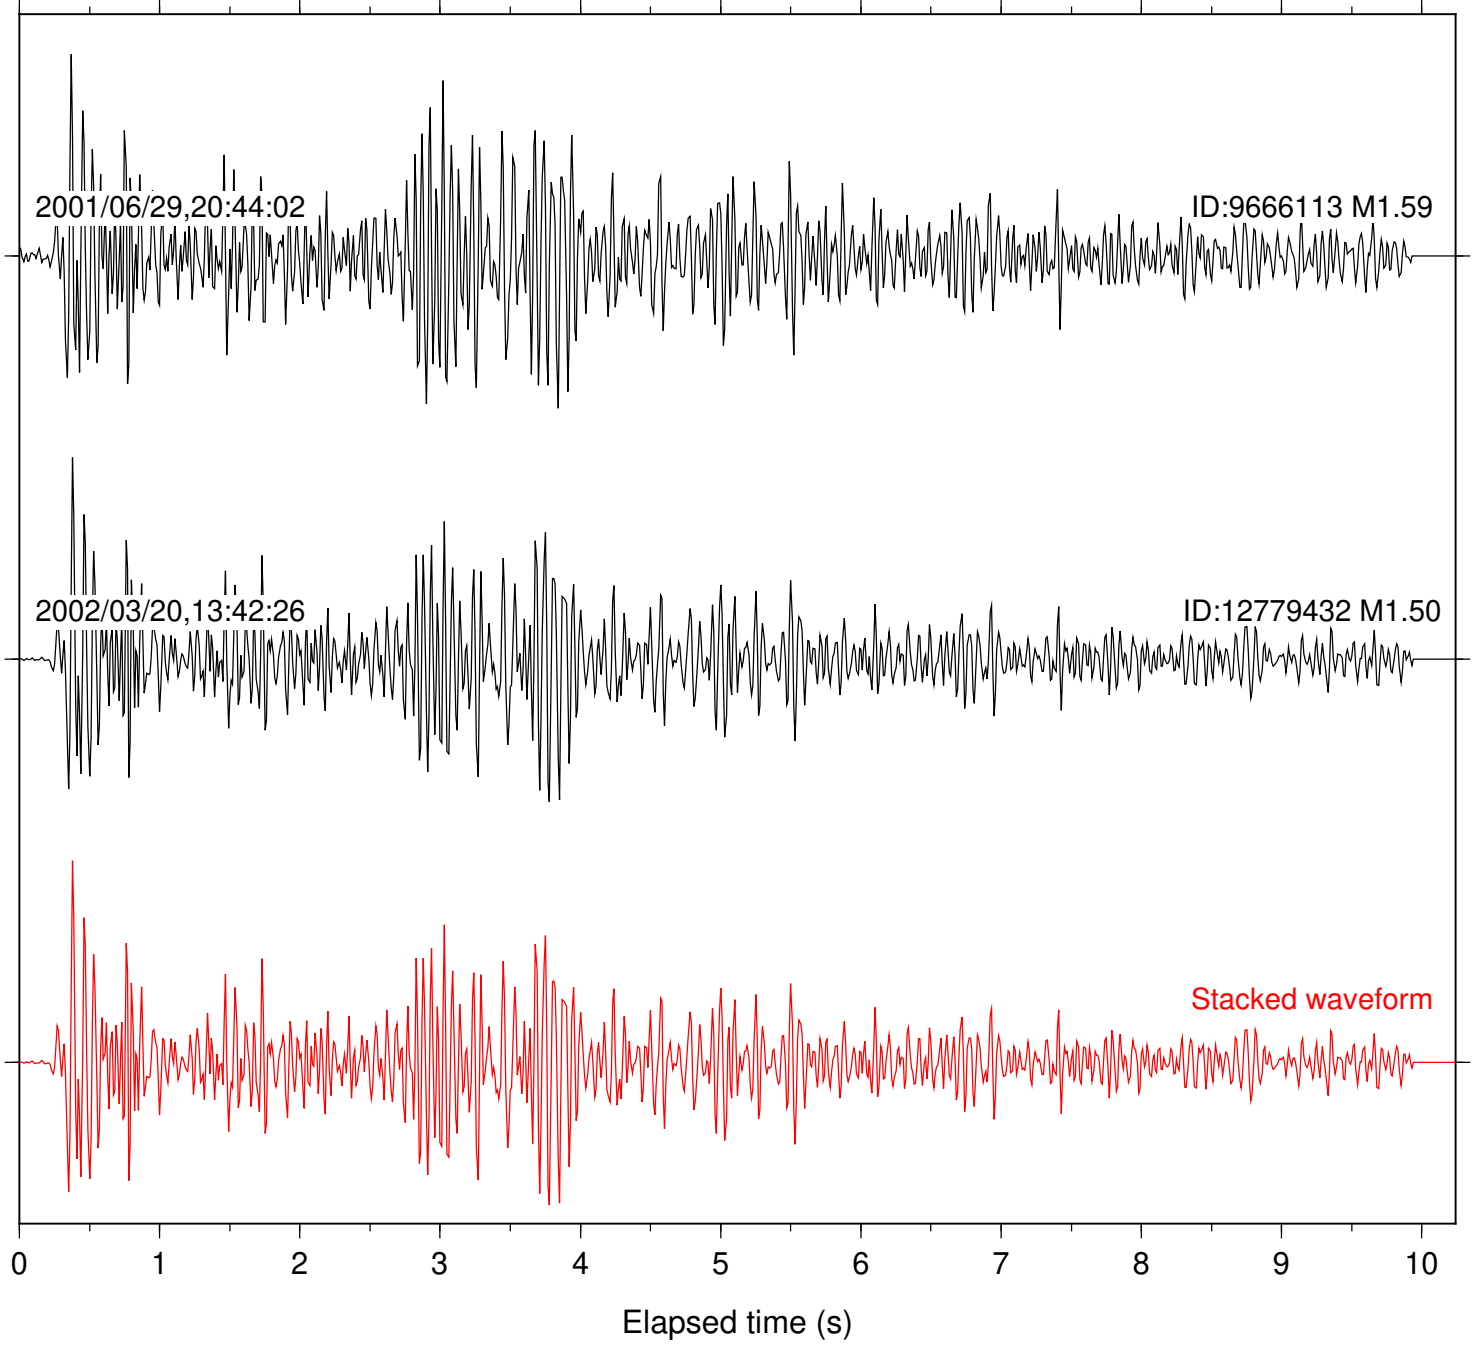

Station: BAC Com: EHZ

Focal depth: 7.46 km

Station: CRY Com: HHZ

Focal depth: 7.46 km

Station: FRD Com: HHZ

Focal depth: 7.46 km

Station: RDM Com: HHZ

Focal depth: 7.46 km