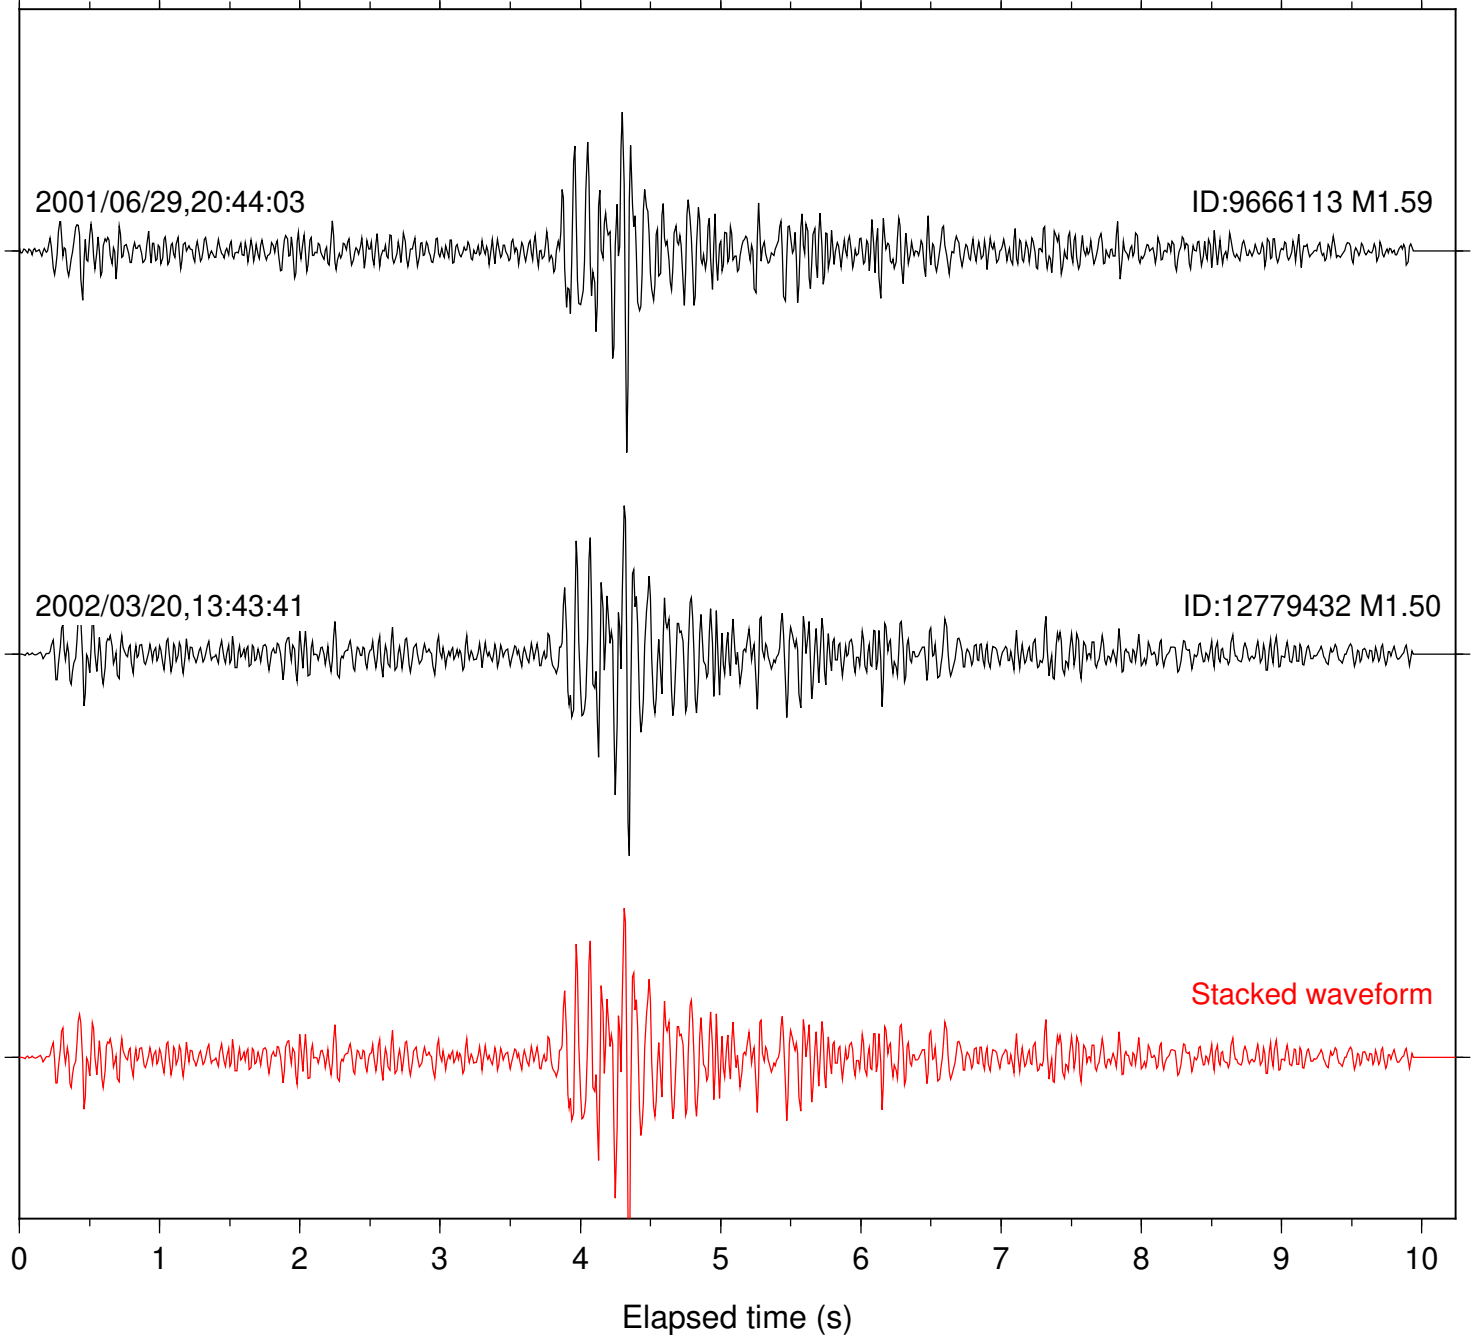

Station: BAC Com: EHZ

Focal depth: 7.46 km

Station: CRY Com: HHZ

Focal depth: 7.46 km

Station: FRD Com: HHZ

Focal depth: 7.46 km

Station: RDM Com: HHZ

Focal depth: 7.46 km