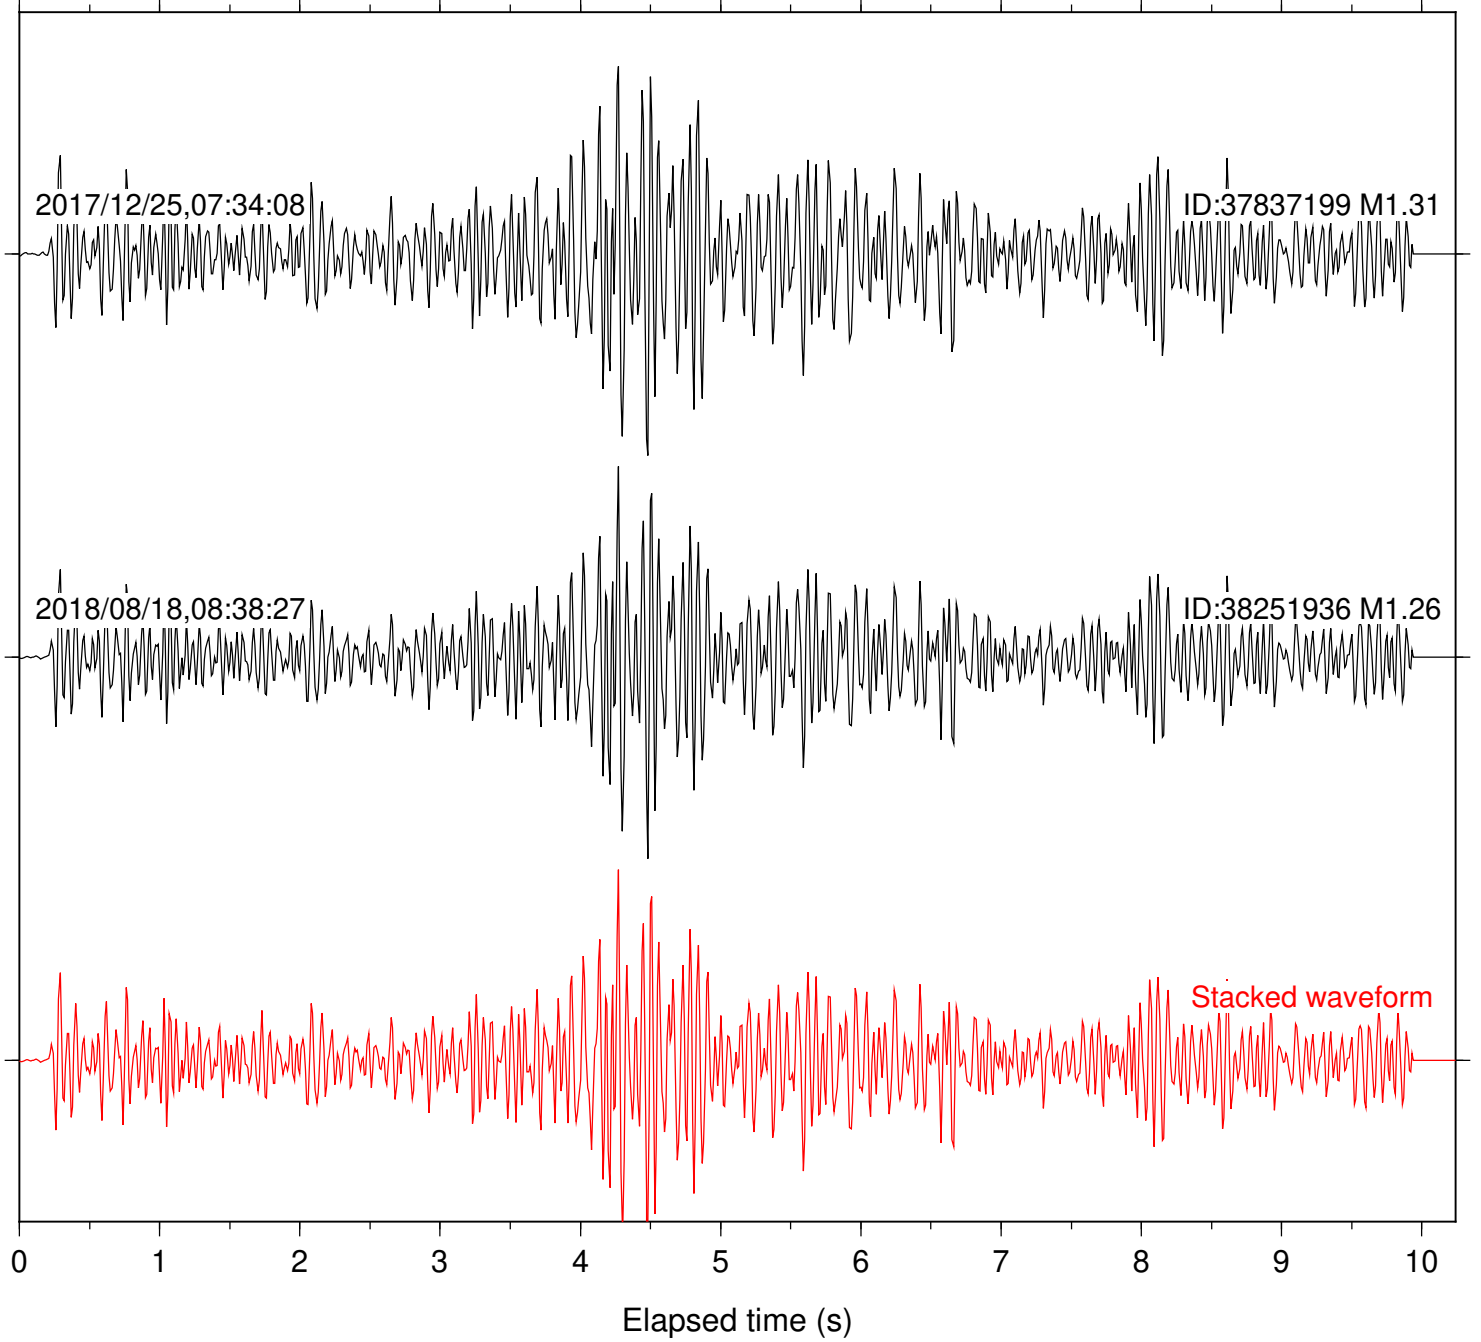

Station: BZN Com: HHZ

Focal depth: 4.67 km

Station: CSH Com: HHZ

Focal depth: 4.67 km

Station: DGR Com: HHZ

Focal depth: 4.67 km

Station: FRD Com: HHZ

Focal depth: 4.67 km

Station: HMT2 Com: HHZ

Focal depth: 4.67 km

Station: KNW Com: HHZ

Focal depth: 4.67 km

Station: LKH Com: HHZ

Focal depth: 4.67 km

Station: PFO Com: HHZ

Focal depth: 4.67 km

Station: PLM Com: HHZ

Focal depth: 4.67 km

Station: POB2 Com: HHZ

Focal depth: 4.67 km

Station: RDM Com: HHZ

Focal depth: 4.67 km

Station: SND Com: HHZ

Focal depth: 4.67 km