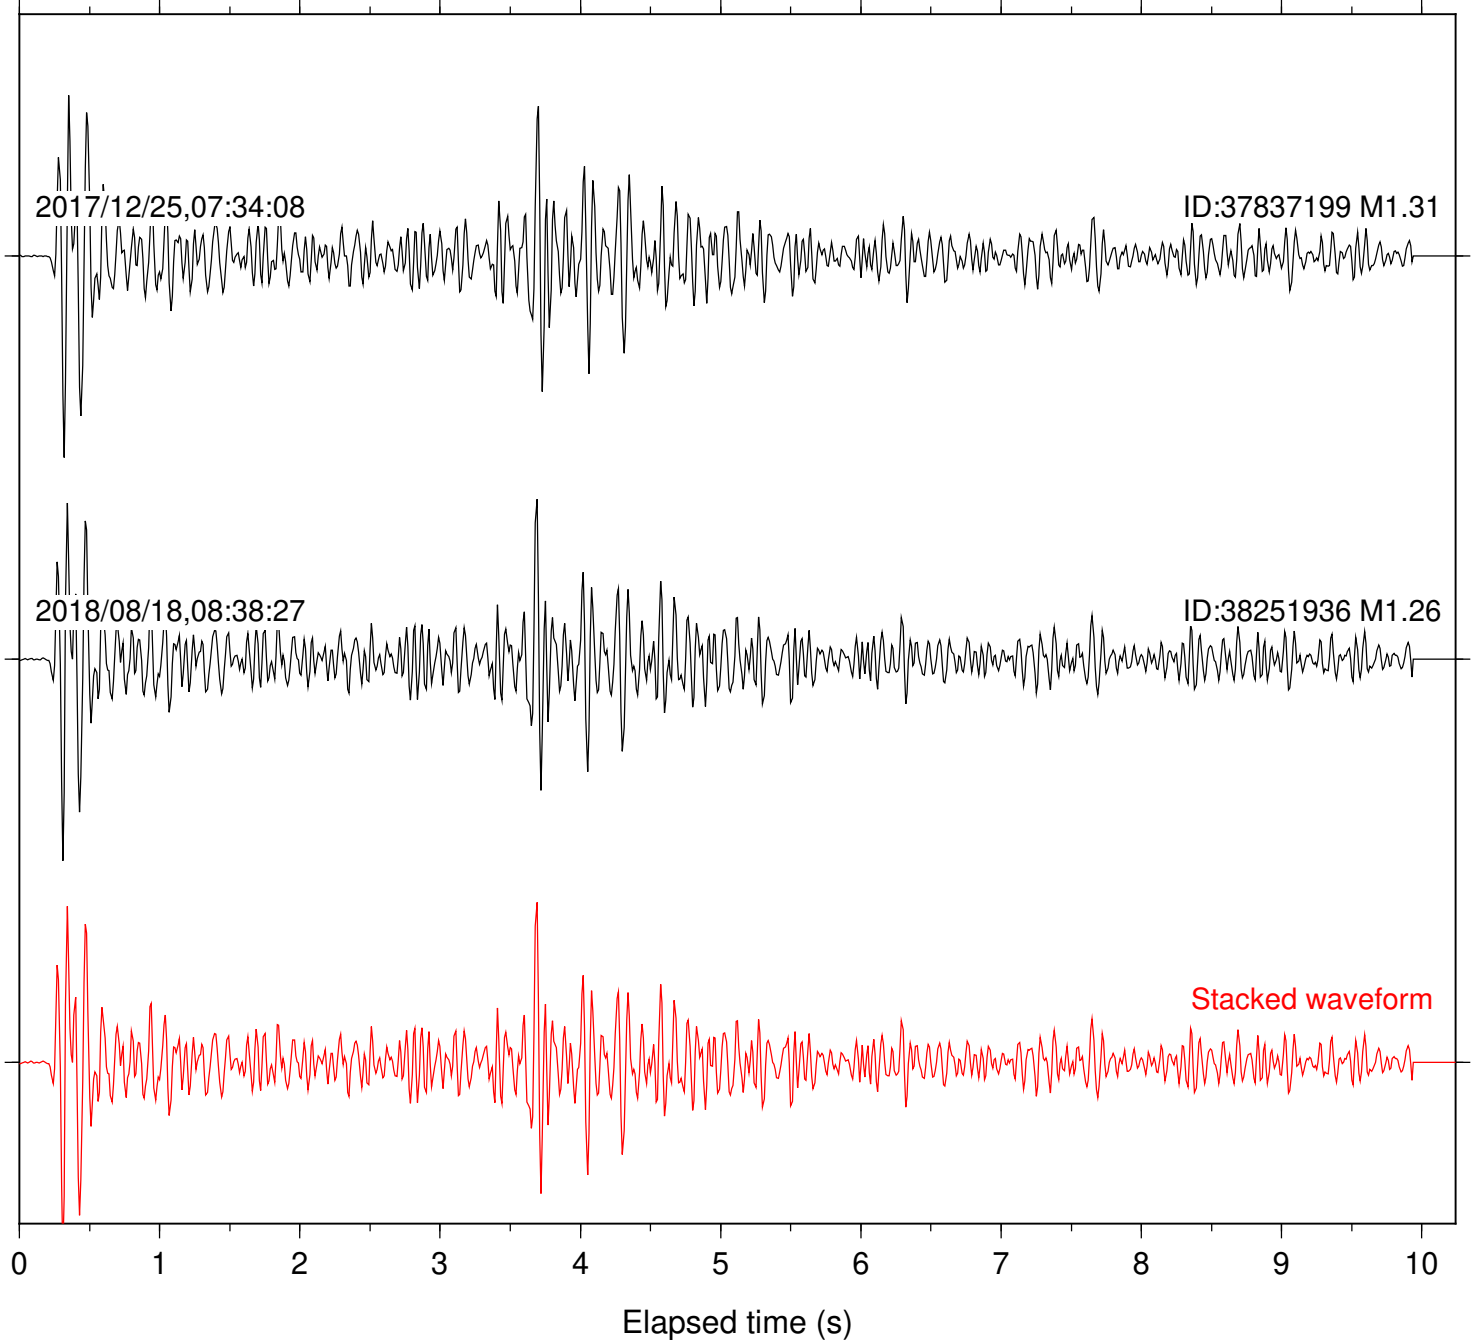

2018/08/18,08:38:27

ID:38251936 M1.26

Stacked waveform

0 1 2 3 4 5 6 7 8 9 10  
Elapsed time (s)

Station: B946 Com: EHZ

Focal depth: 4.67 km

Station: BAC Com: EHZ

Focal depth: 4.67 km

Station: BZN Com: HHZ

Focal depth: 4.67 km

Station: CSH Com: HHZ

Focal depth: 4.67 km

Station: DGR Com: HHZ

Focal depth: 4.67 km

Station: FRD Com: HHZ

Focal depth: 4.67 km

Station: HMT2 Com: HHZ

Focal depth: 4.67 km

Station: KNW Com: HHZ

Focal depth: 4.67 km

Station: LKH Com: HHZ

Focal depth: 4.67 km

Station: PFO Com: HHZ

Focal depth: 4.67 km

Station: PLM Com: HHZ

Focal depth: 4.67 km

Station: POB2 Com: HHZ

Focal depth: 4.67 km

Station: RDM Com: HHZ

Focal depth: 4.67 km

Station: SND Com: HHZ

Focal depth: 4.67 km