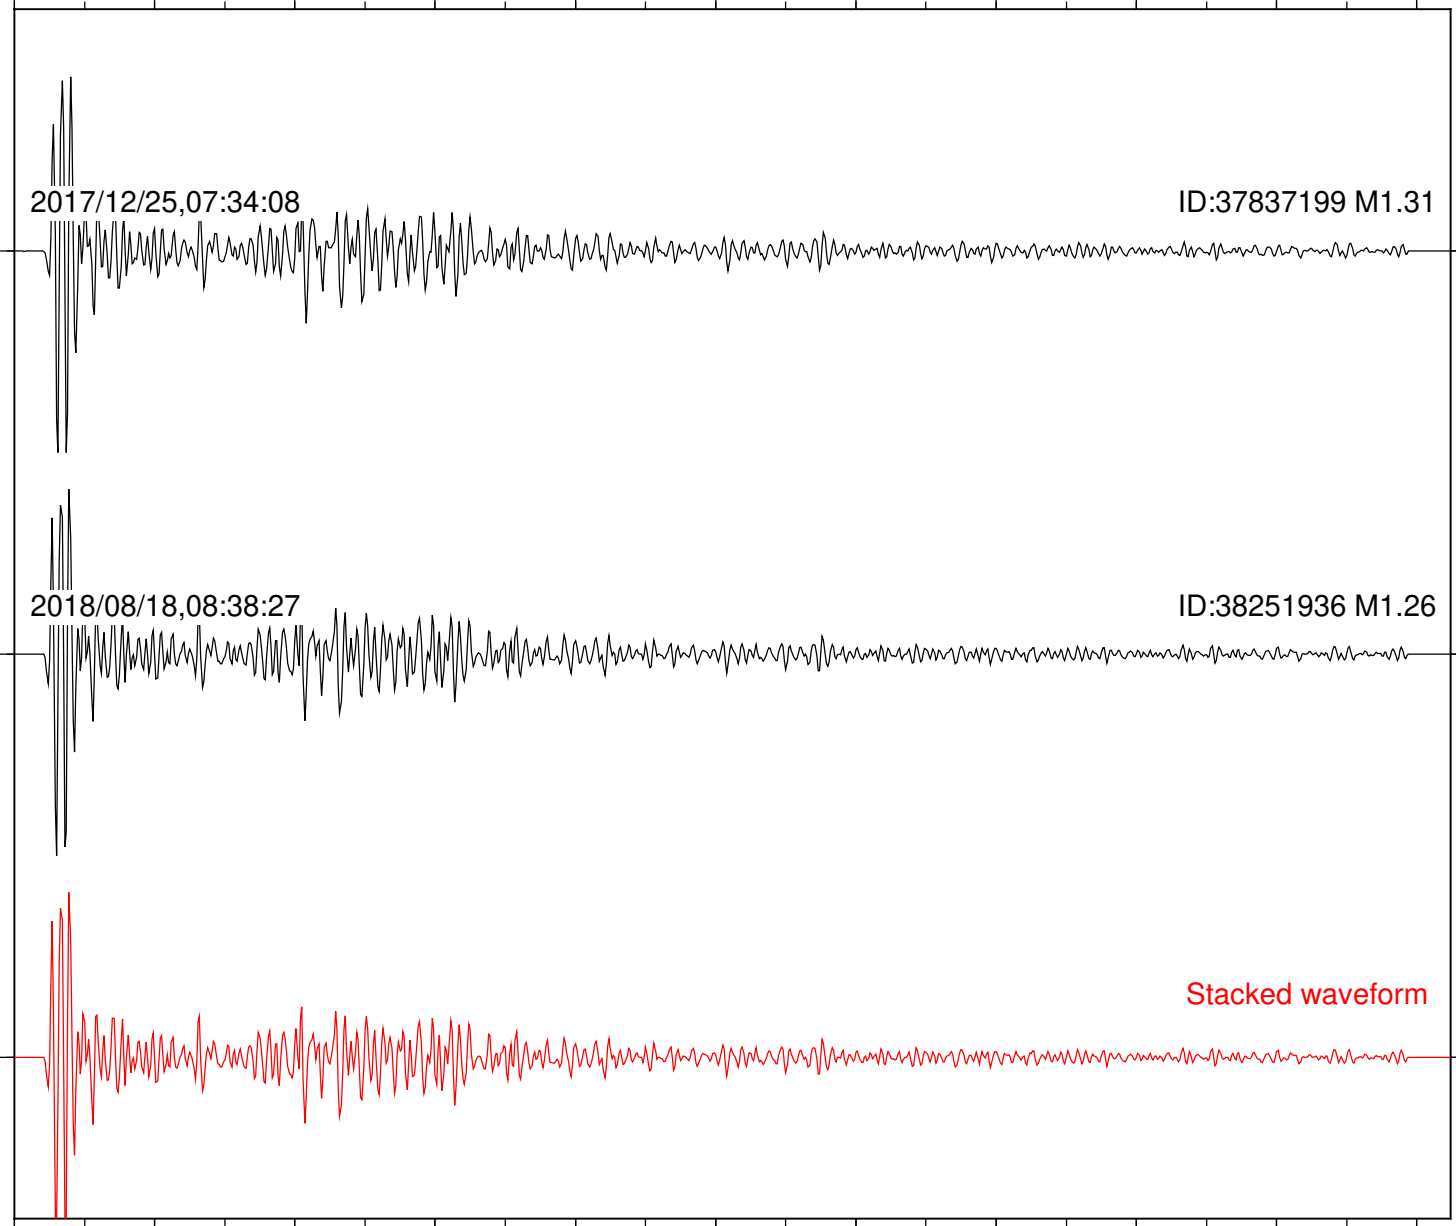

Station: B082 Com: EHZ

Focal depth: 4.67 km

2017/12/25,07:34:08

ID:37837199 M1.31

2018/08/18,08:38:27

ID:38251936 M1.26

Stacked waveform

0 1 2 3 4 5 6 7 8 9 10  
Elapsed time (s)

Station: B087 Com: EHZ

Focal depth: 4.67 km

Station: B088 Com: EHZ

Focal depth: 4.67 km

Station: B093 Com: EHZ

Focal depth: 4.67 km

2017/12/25,07:34:08

ID:37837199 M1.31

2018/08/18,08:38:27

ID:38251936 M1.26

Stacked waveform

0 1 2 3 4 5 6 7 8 9 10  
Elapsed time (s)

Station: B946 Com: EHZ

Focal depth: 4.67 km

Station: BAC Com: EHZ

Focal depth: 4.67 km

Station: BZN Com: HHZ

Focal depth: 4.67 km

Station: CSH Com: HHZ

Focal depth: 4.67 km

Station: DGR Com: HHZ

Focal depth: 4.67 km

Station: FRD Com: HHZ

Focal depth: 4.67 km