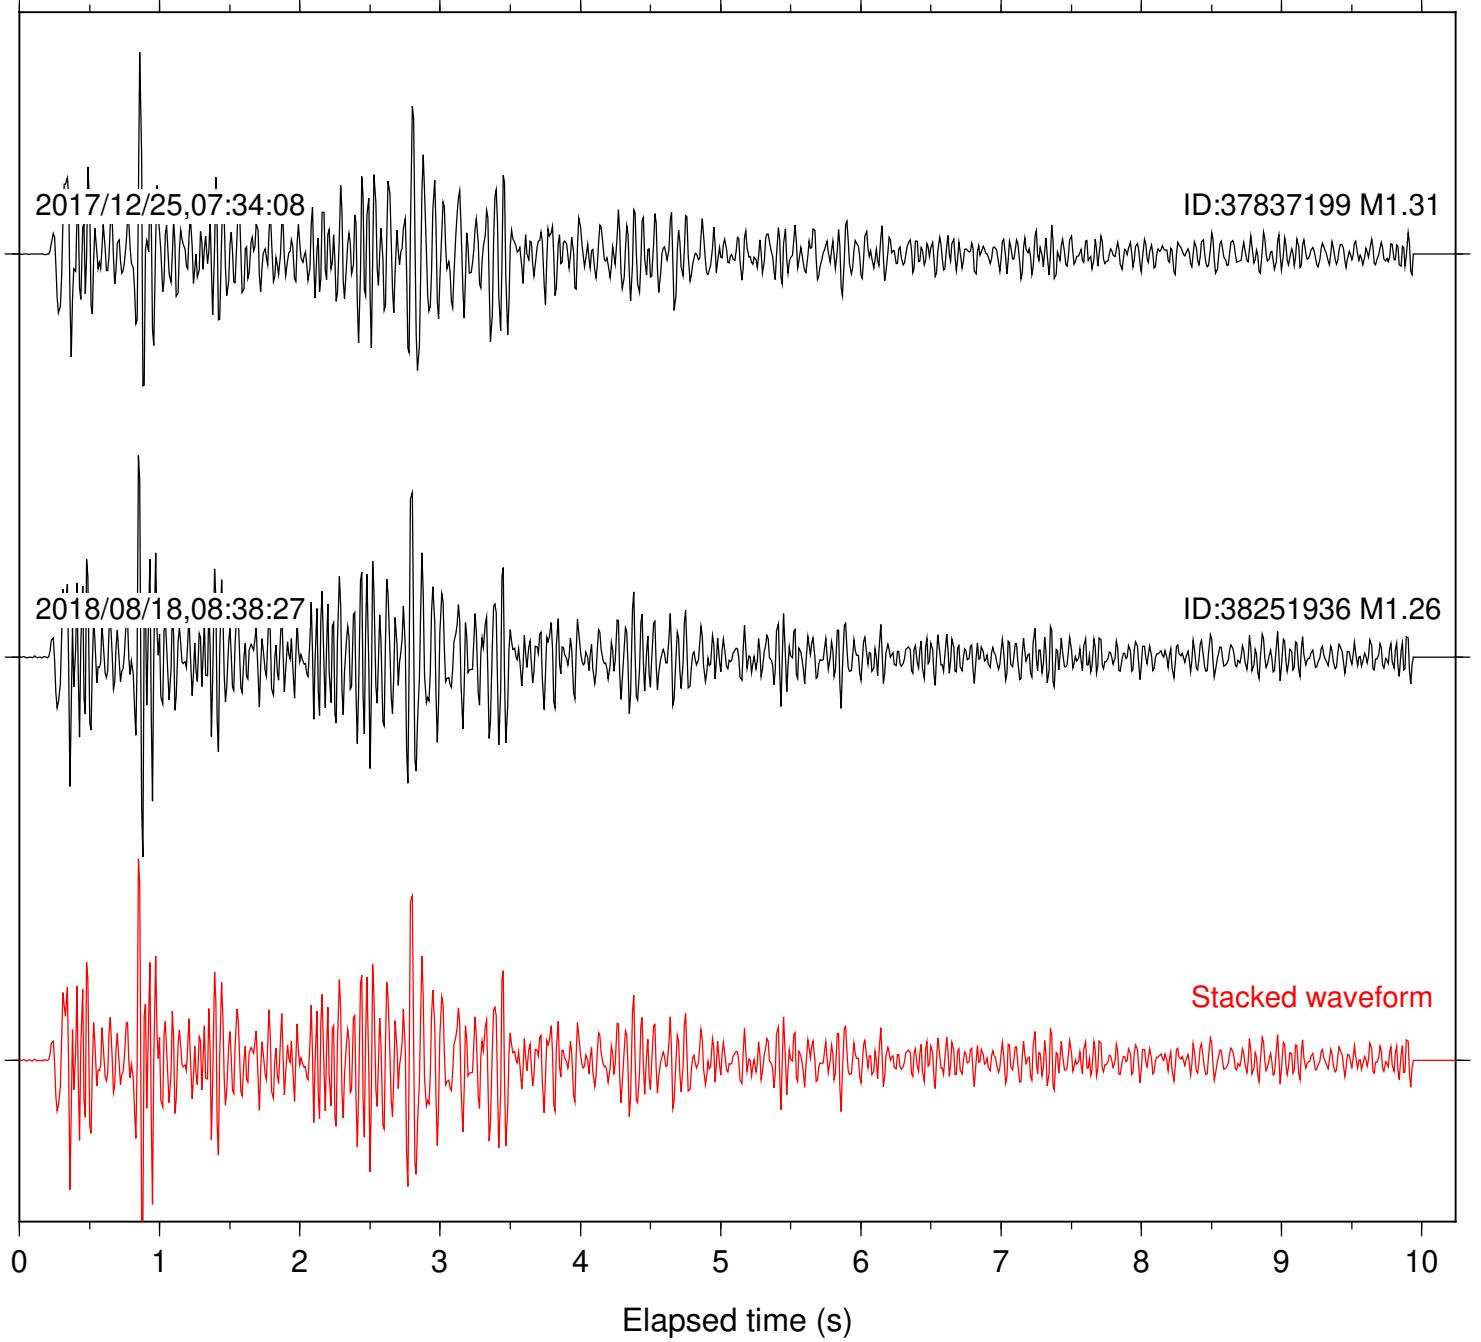

Station: BZN Com: HHZ

Focal depth: 4.67 km

Station: CSH Com: HHZ

Focal depth: 4.67 km

Station: DGR Com: HHZ

Focal depth: 4.67 km

Station: FRD Com: HHZ

Focal depth: 4.67 km

Station: HMT2 Com: HHZ

Focal depth: 4.67 km

Station: KNW Com: HHZ

Focal depth: 4.67 km

Station: LKH Com: HHZ

Focal depth: 4.67 km

Station: PFO Com: HHZ

Focal depth: 4.67 km

Station: PLM Com: HHZ

Focal depth: 4.67 km

Station: POB2 Com: HHZ

Focal depth: 4.67 km

Station: RDM Com: HHZ

Focal depth: 4.67 km

Station: SND Com: HHZ

Focal depth: 4.67 km