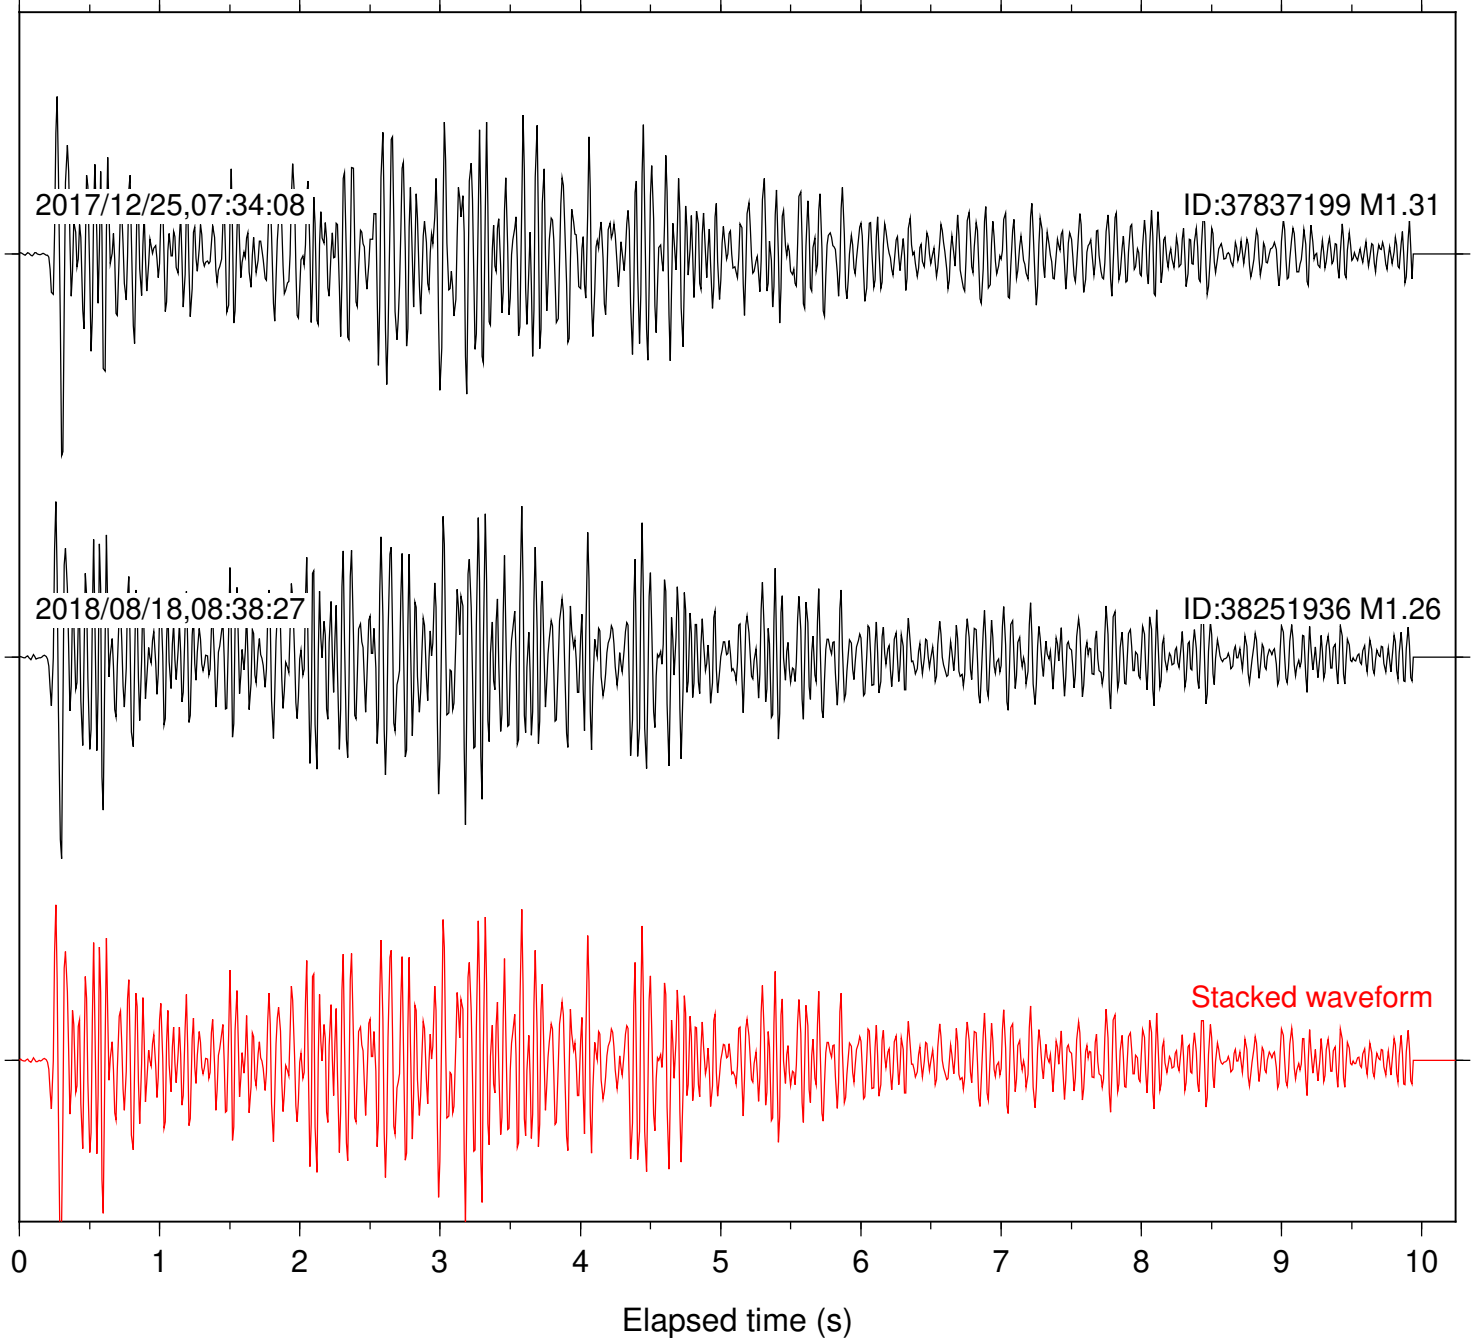

Station: BZN Com: HHZ

Focal depth: 4.67 km

Station: CSH Com: HHZ

Focal depth: 4.67 km

Station: DGR Com: HHZ

Focal depth: 4.67 km

Station: FRD Com: HHZ

Focal depth: 4.67 km

Station: HMT2 Com: HHZ

Focal depth: 4.67 km

Station: KNW Com: HHZ

Focal depth: 4.67 km

Station: LKH Com: HHZ

Focal depth: 4.67 km

Station: PFO Com: HHZ

Focal depth: 4.67 km

Station: PLM Com: HHZ

Focal depth: 4.67 km

Station: POB2 Com: HHZ

Focal depth: 4.67 km

Station: RDM Com: HHZ

Focal depth: 4.67 km

Station: SND Com: HHZ

Focal depth: 4.67 km