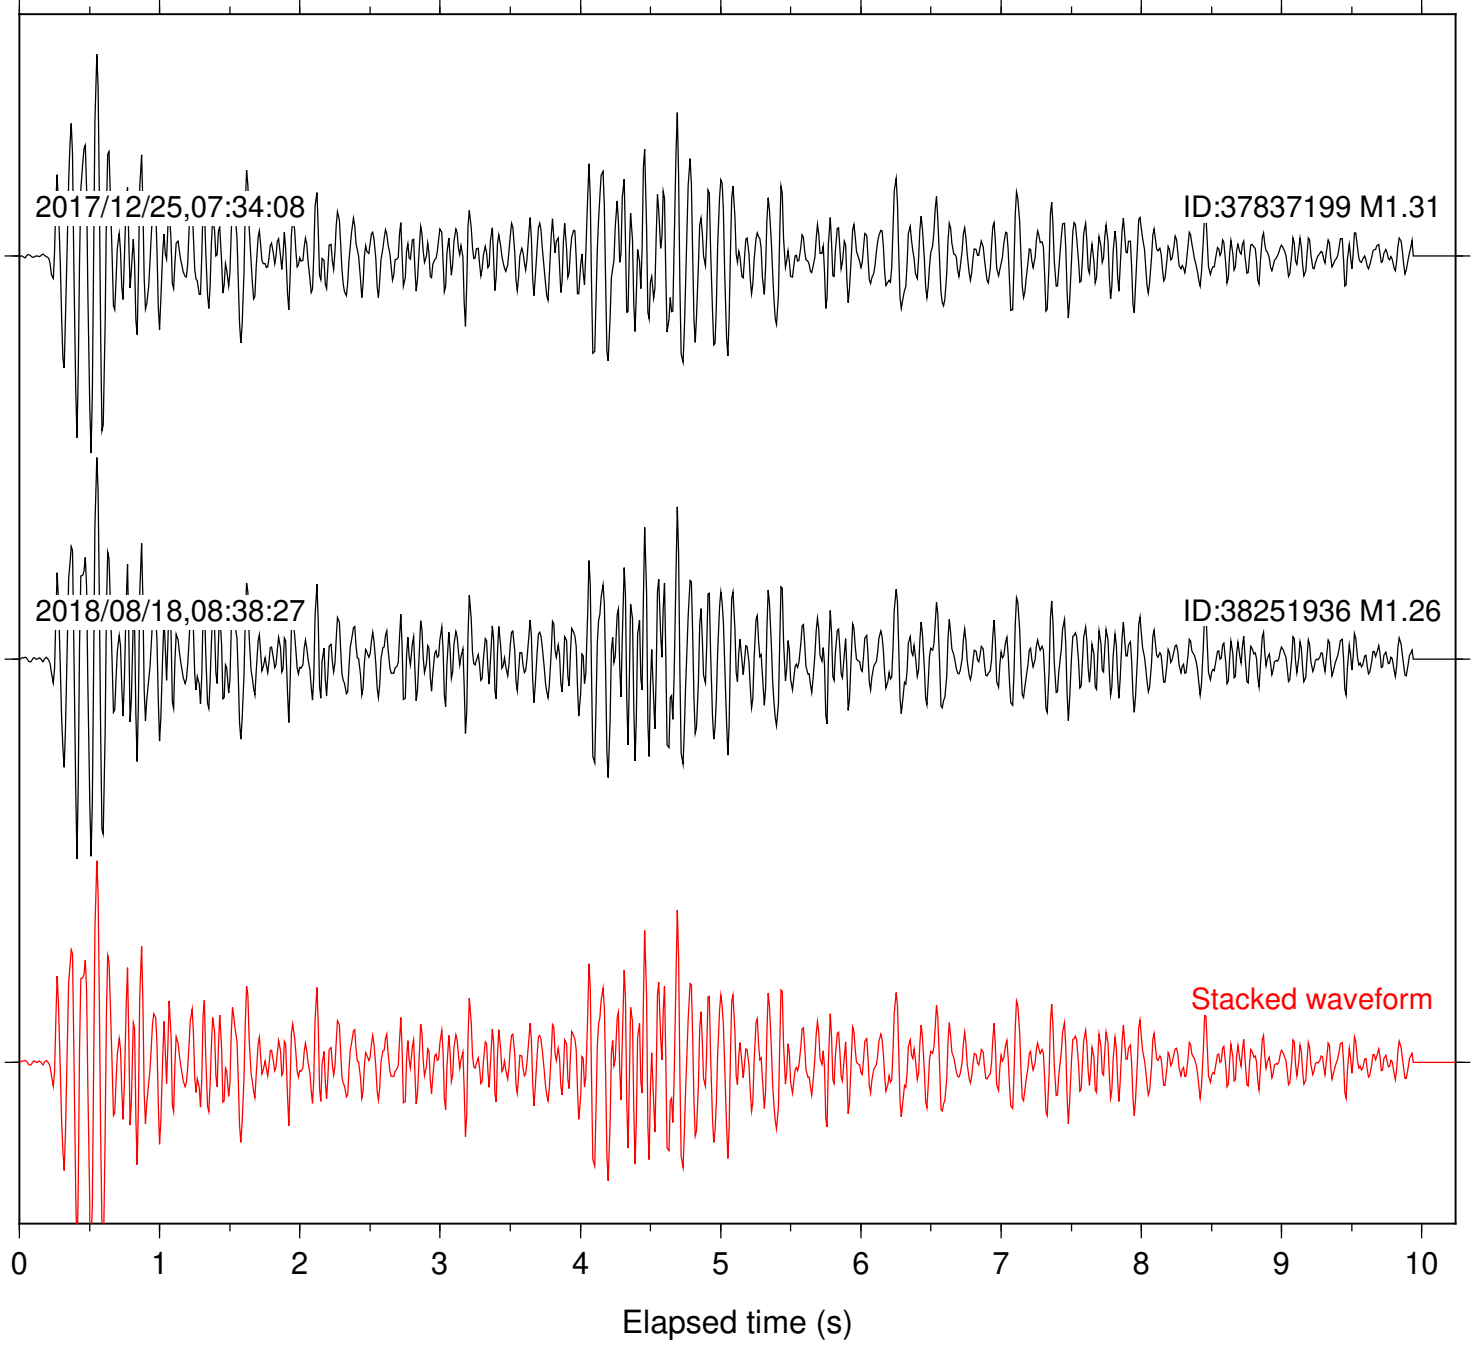

Station: BZN Com: HHZ

Focal depth: 4.67 km

Station: CSH Com: HHZ

Focal depth: 4.67 km

Station: DGR Com: HHZ

Focal depth: 4.67 km

Station: FRD Com: HHZ

Focal depth: 4.67 km

Station: HMT2 Com: HHZ

Focal depth: 4.67 km

Station: KNW Com: HHZ

Focal depth: 4.67 km

Station: LKH Com: HHZ

Focal depth: 4.67 km

Station: PFO Com: HHZ

Focal depth: 4.67 km

Station: PLM Com: HHZ

Focal depth: 4.67 km

Station: POB2 Com: HHZ

Focal depth: 4.67 km

Station: RDM Com: HHZ

Focal depth: 4.67 km

Station: SND Com: HHZ

Focal depth: 4.67 km