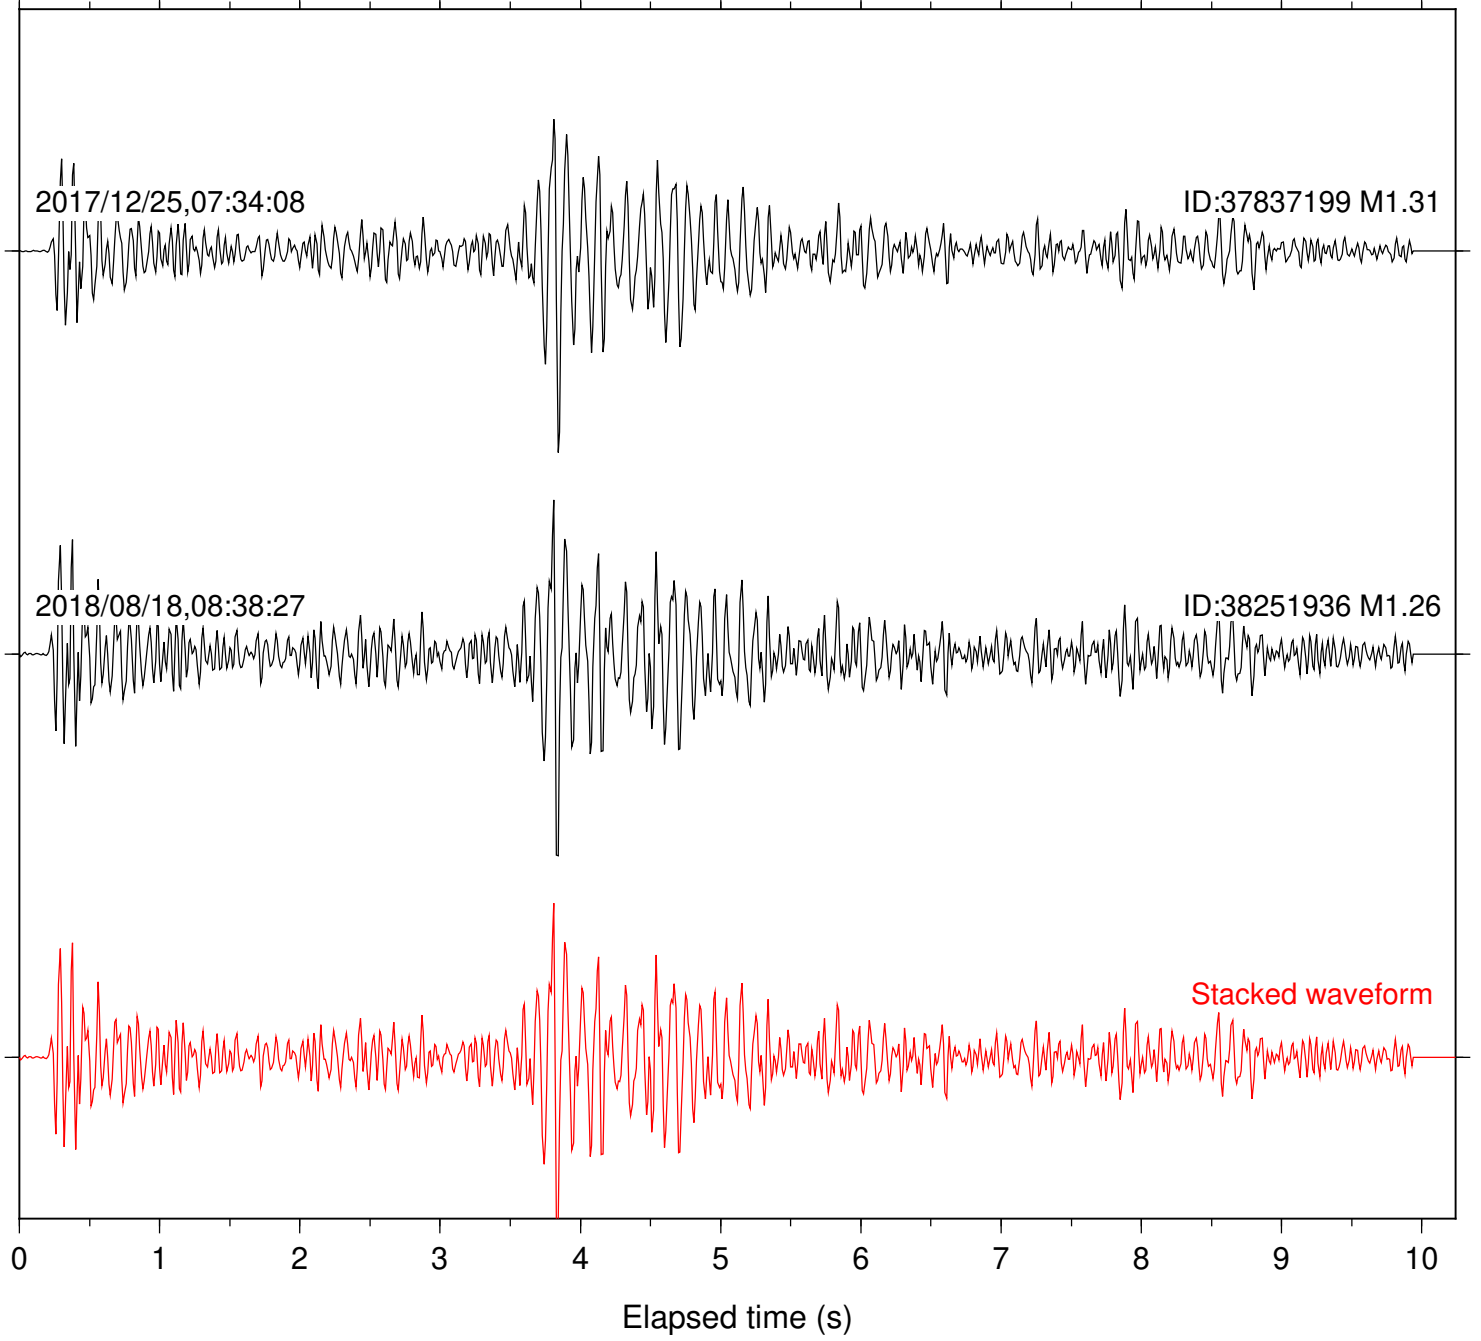

2018/08/18,08:38:27

ID:38251936 M1.26

Stacked waveform

0 1 2 3 4 5 6 7 8 9 10  
Elapsed time (s)

Station: B946 Com: EHZ

Focal depth: 4.67 km

Station: BAC Com: EHZ

Focal depth: 4.67 km

Station: BZN Com: HHZ

Focal depth: 4.67 km

Station: CSH Com: HHZ

Focal depth: 4.67 km

Station: DGR Com: HHZ

Focal depth: 4.67 km

Station: FRD Com: HHZ

Focal depth: 4.67 km

Station: HMT2 Com: HHZ

Focal depth: 4.67 km

Station: KNW Com: HHZ

Focal depth: 4.67 km

Station: LKH Com: HHZ

Focal depth: 4.67 km

Station: PFO Com: HHZ

Focal depth: 4.67 km

Station: PLM Com: HHZ

Focal depth: 4.67 km

Station: POB2 Com: HHZ

Focal depth: 4.67 km

Station: RDM Com: HHZ

Focal depth: 4.67 km

Station: SND Com: HHZ

Focal depth: 4.67 km