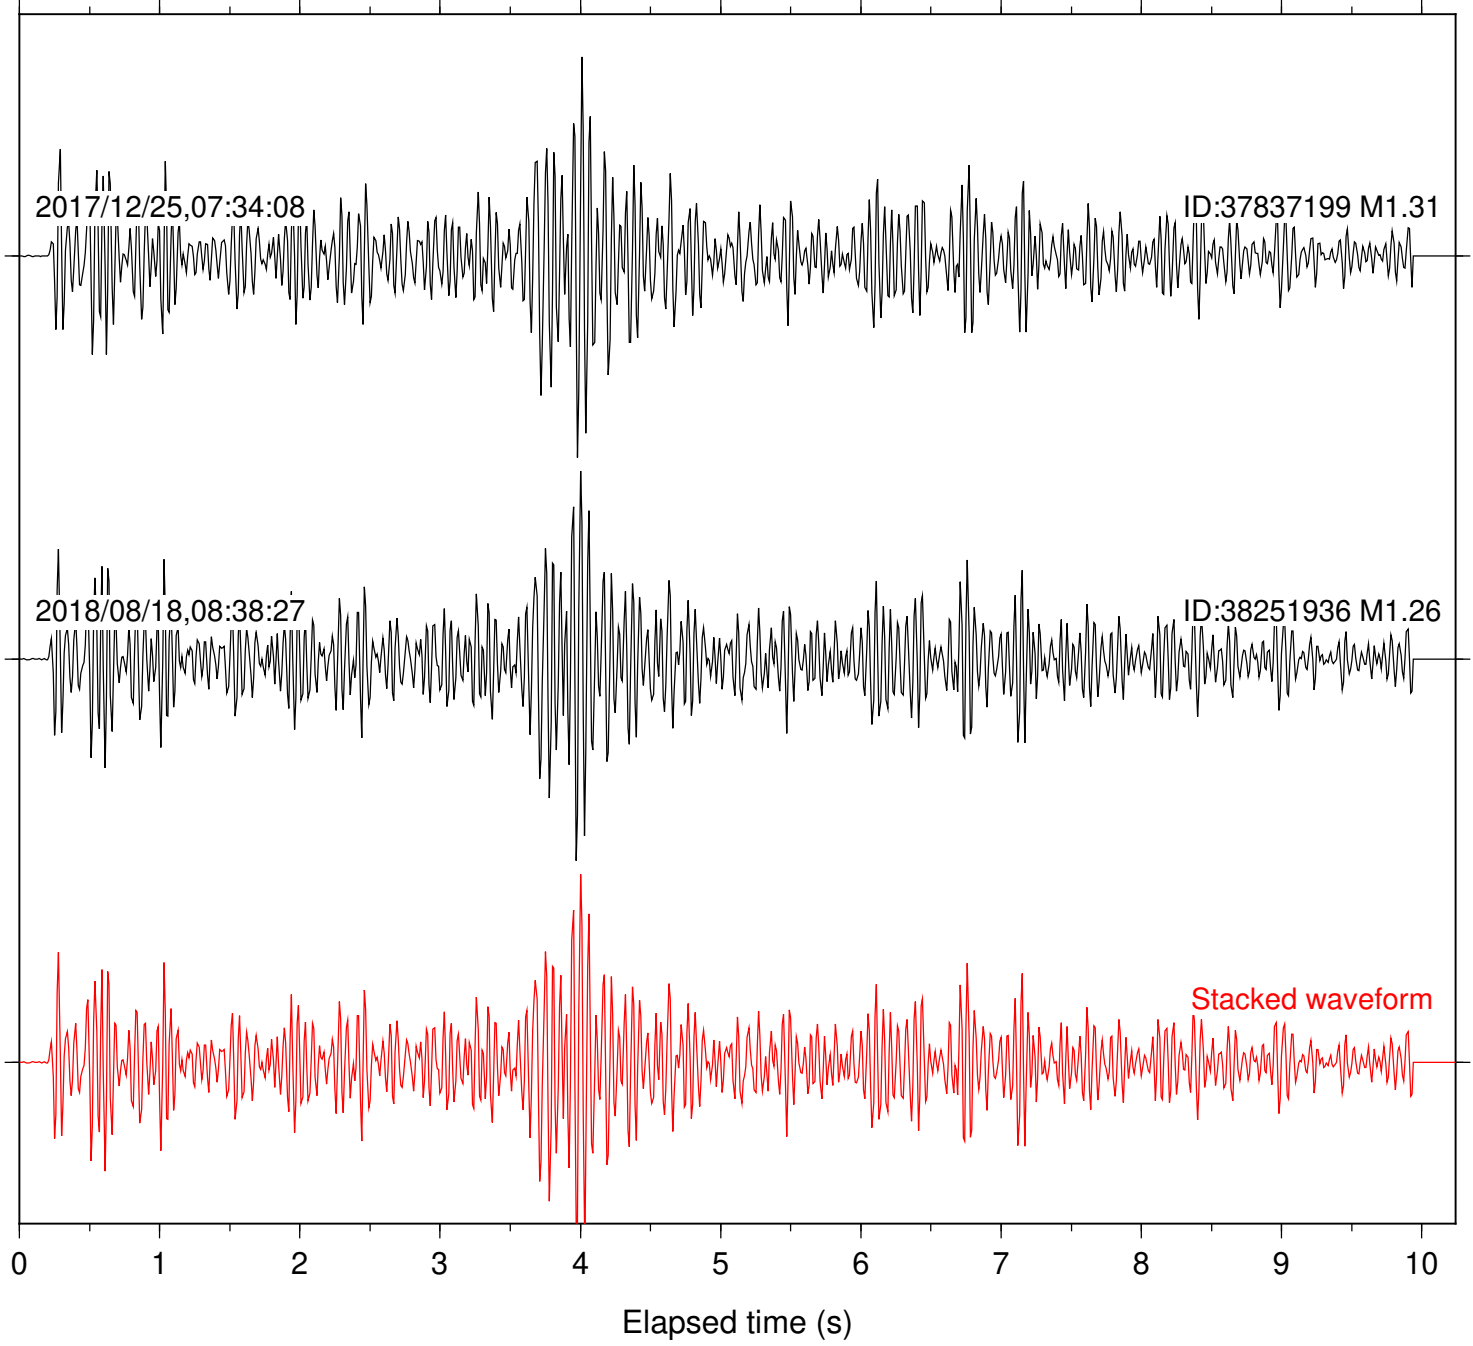

Station: BZN Com: HHZ

Focal depth: 4.67 km

Station: CSH Com: HHZ

Focal depth: 4.67 km

Station: DGR Com: HHZ

Focal depth: 4.67 km

Station: FRD Com: HHZ

Focal depth: 4.67 km

Station: HMT2 Com: HHZ

Focal depth: 4.67 km

Station: KNW Com: HHZ

Focal depth: 4.67 km

Station: LKH Com: HHZ

Focal depth: 4.67 km

Station: PFO Com: HHZ

Focal depth: 4.67 km

Station: PLM Com: HHZ

Focal depth: 4.67 km

Station: POB2 Com: HHZ

Focal depth: 4.67 km

Station: RDM Com: HHZ

Focal depth: 4.67 km

Station: SND Com: HHZ

Focal depth: 4.67 km