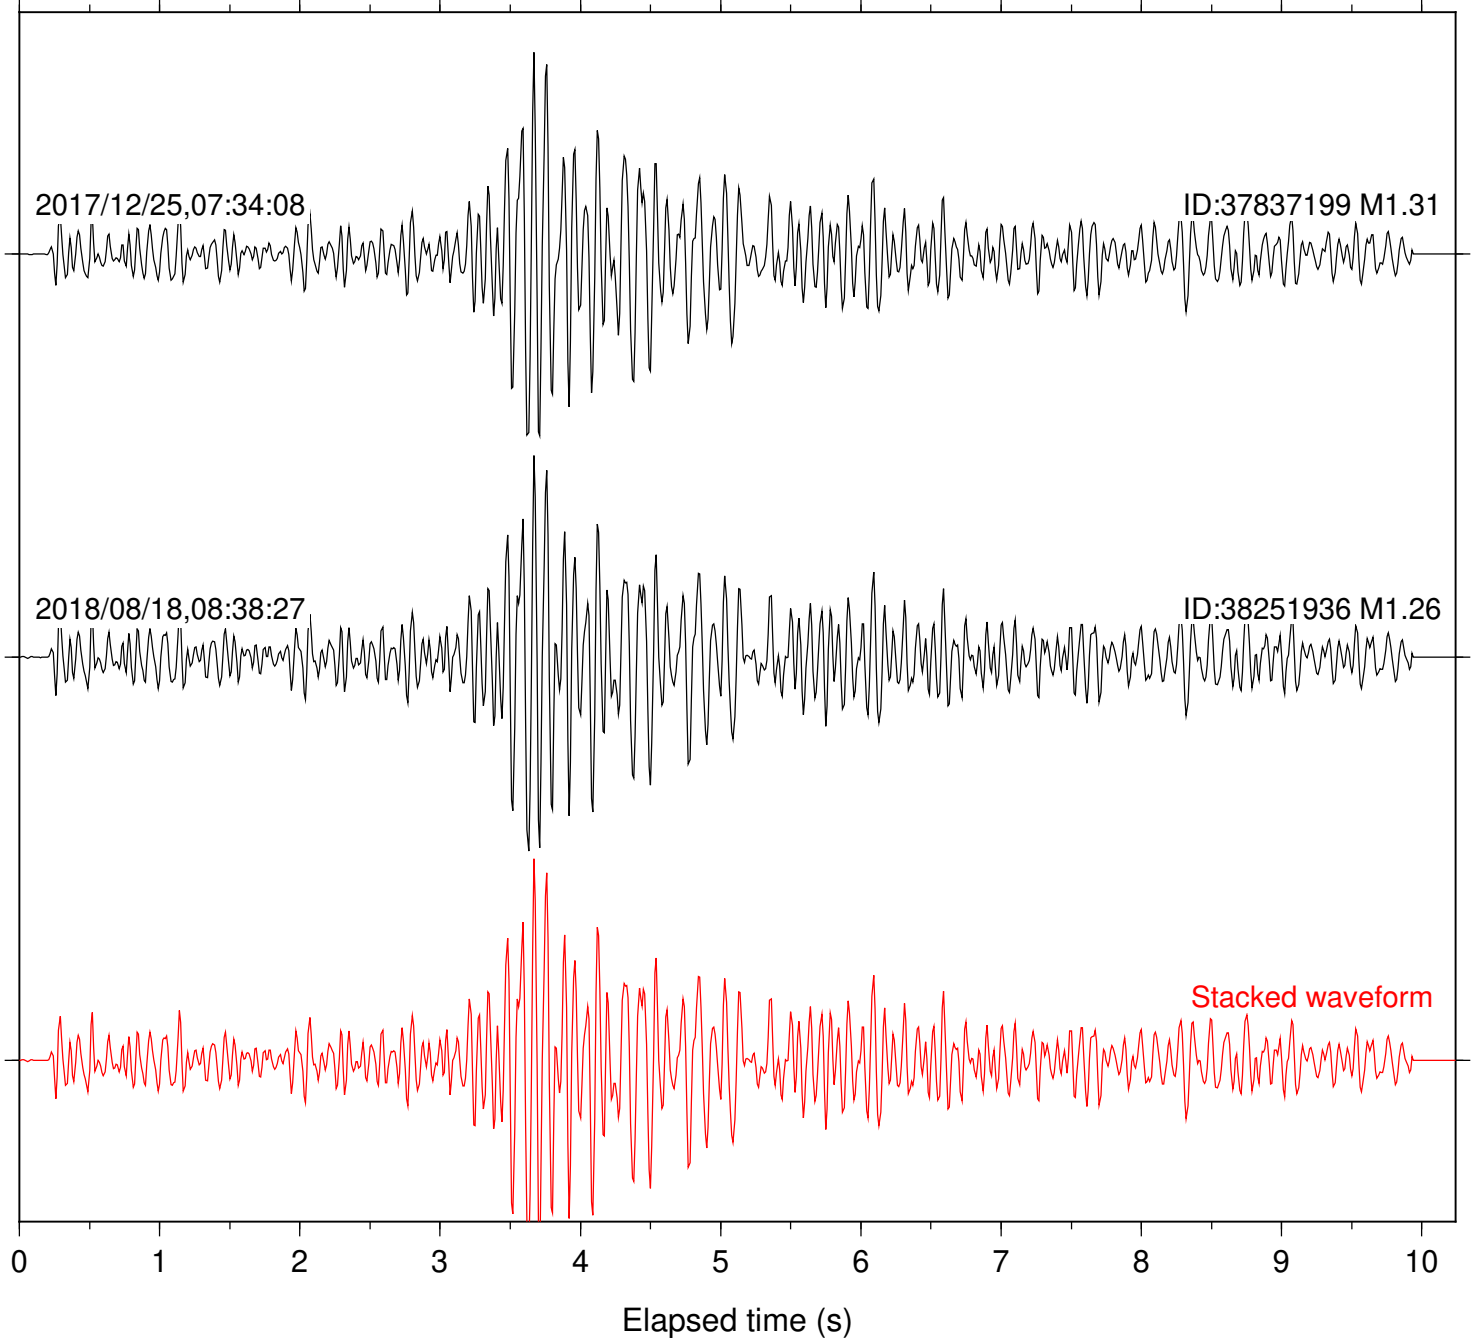

Station: BZN Com: HHZ

Focal depth: 4.67 km

Station: CSH Com: HHZ

Focal depth: 4.67 km

Station: DGR Com: HHZ

Focal depth: 4.67 km

Station: FRD Com: HHZ

Focal depth: 4.67 km

Station: HMT2 Com: HHZ

Focal depth: 4.67 km

Station: KNW Com: HHZ

Focal depth: 4.67 km

Station: LKH Com: HHZ

Focal depth: 4.67 km

Station: PFO Com: HHZ

Focal depth: 4.67 km

Station: PLM Com: HHZ

Focal depth: 4.67 km

Station: POB2 Com: HHZ

Focal depth: 4.67 km

Station: RDM Com: HHZ

Focal depth: 4.67 km

Station: SND Com: HHZ

Focal depth: 4.67 km