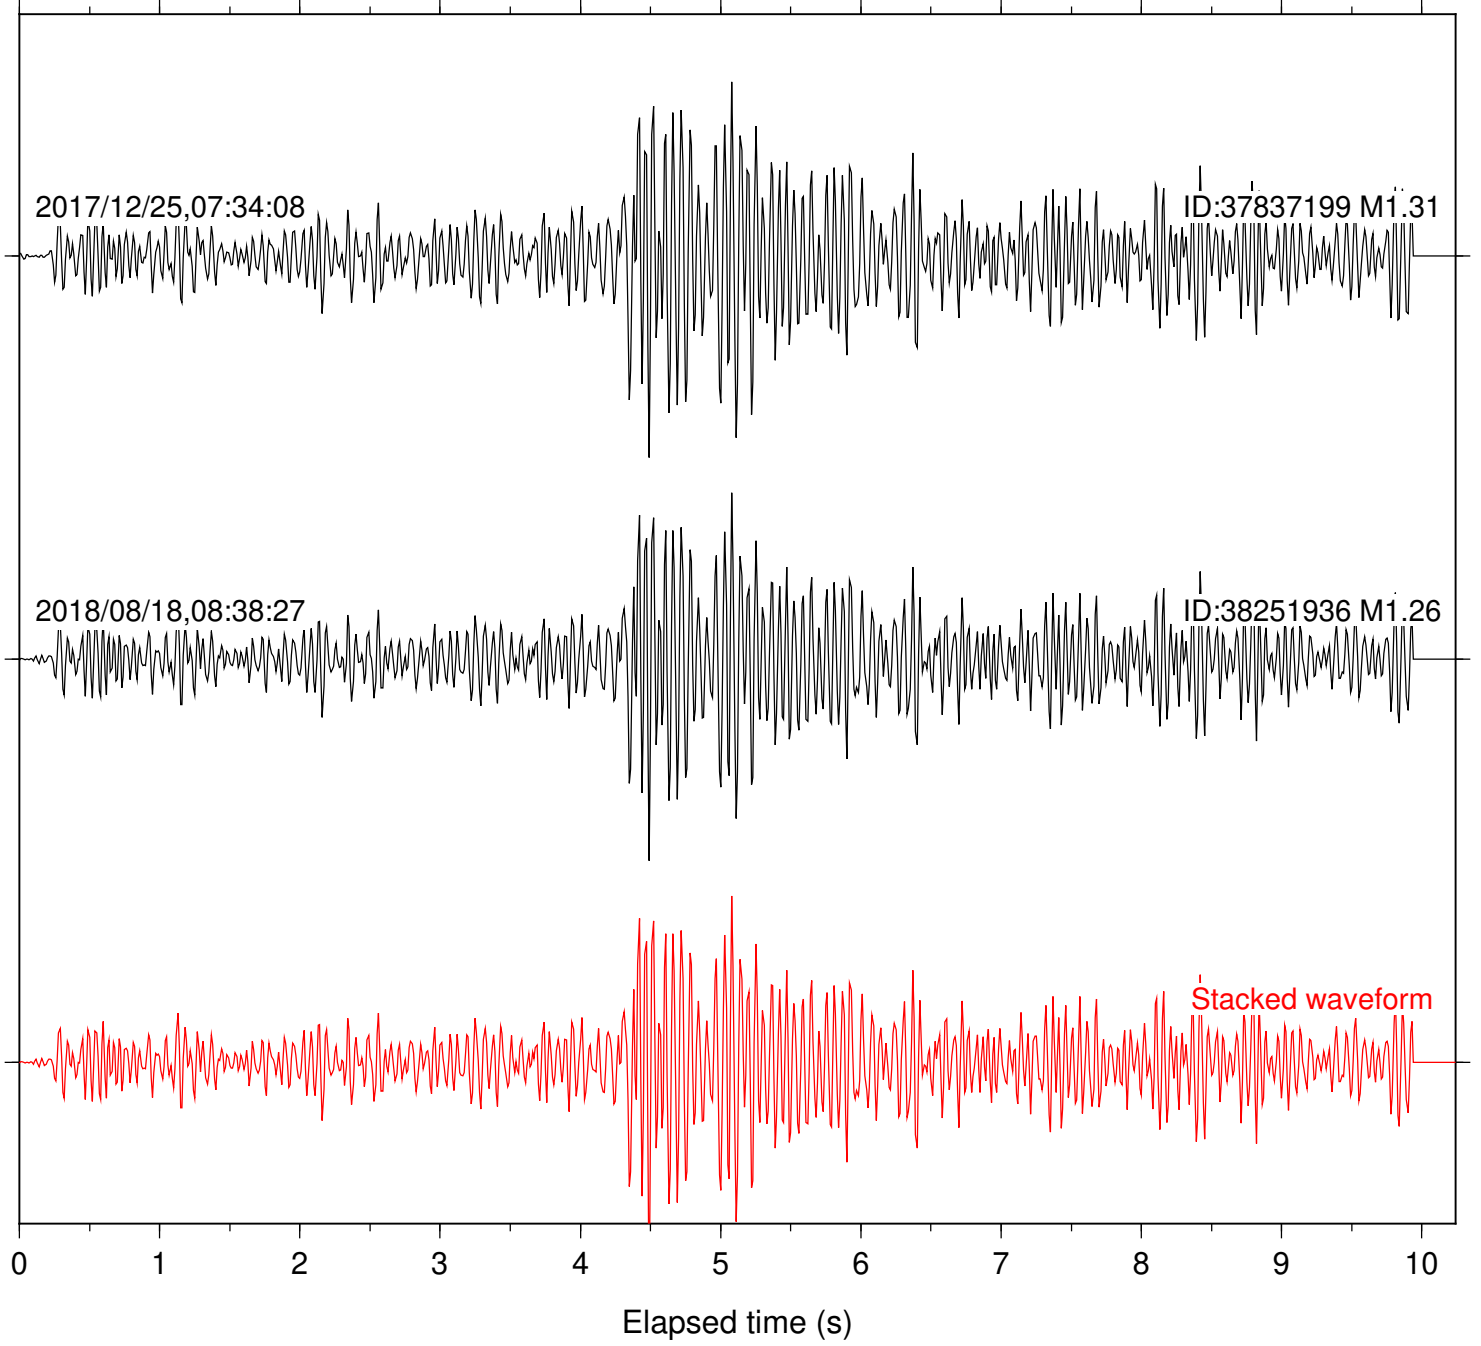

Station: BZN Com: HHZ

Focal depth: 4.67 km

Station: CSH Com: HHZ

Focal depth: 4.67 km

Station: DGR Com: HHZ

Focal depth: 4.67 km

Station: FRD Com: HHZ

Focal depth: 4.67 km

Station: HMT2 Com: HHZ

Focal depth: 4.67 km

Station: KNW Com: HHZ

Focal depth: 4.67 km

Station: LKH Com: HHZ

Focal depth: 4.67 km

Station: PFO Com: HHZ

Focal depth: 4.67 km

Station: PLM Com: HHZ

Focal depth: 4.67 km

Station: POB2 Com: HHZ

Focal depth: 4.67 km

Station: RDM Com: HHZ

Focal depth: 4.67 km

Station: SND Com: HHZ

Focal depth: 4.67 km