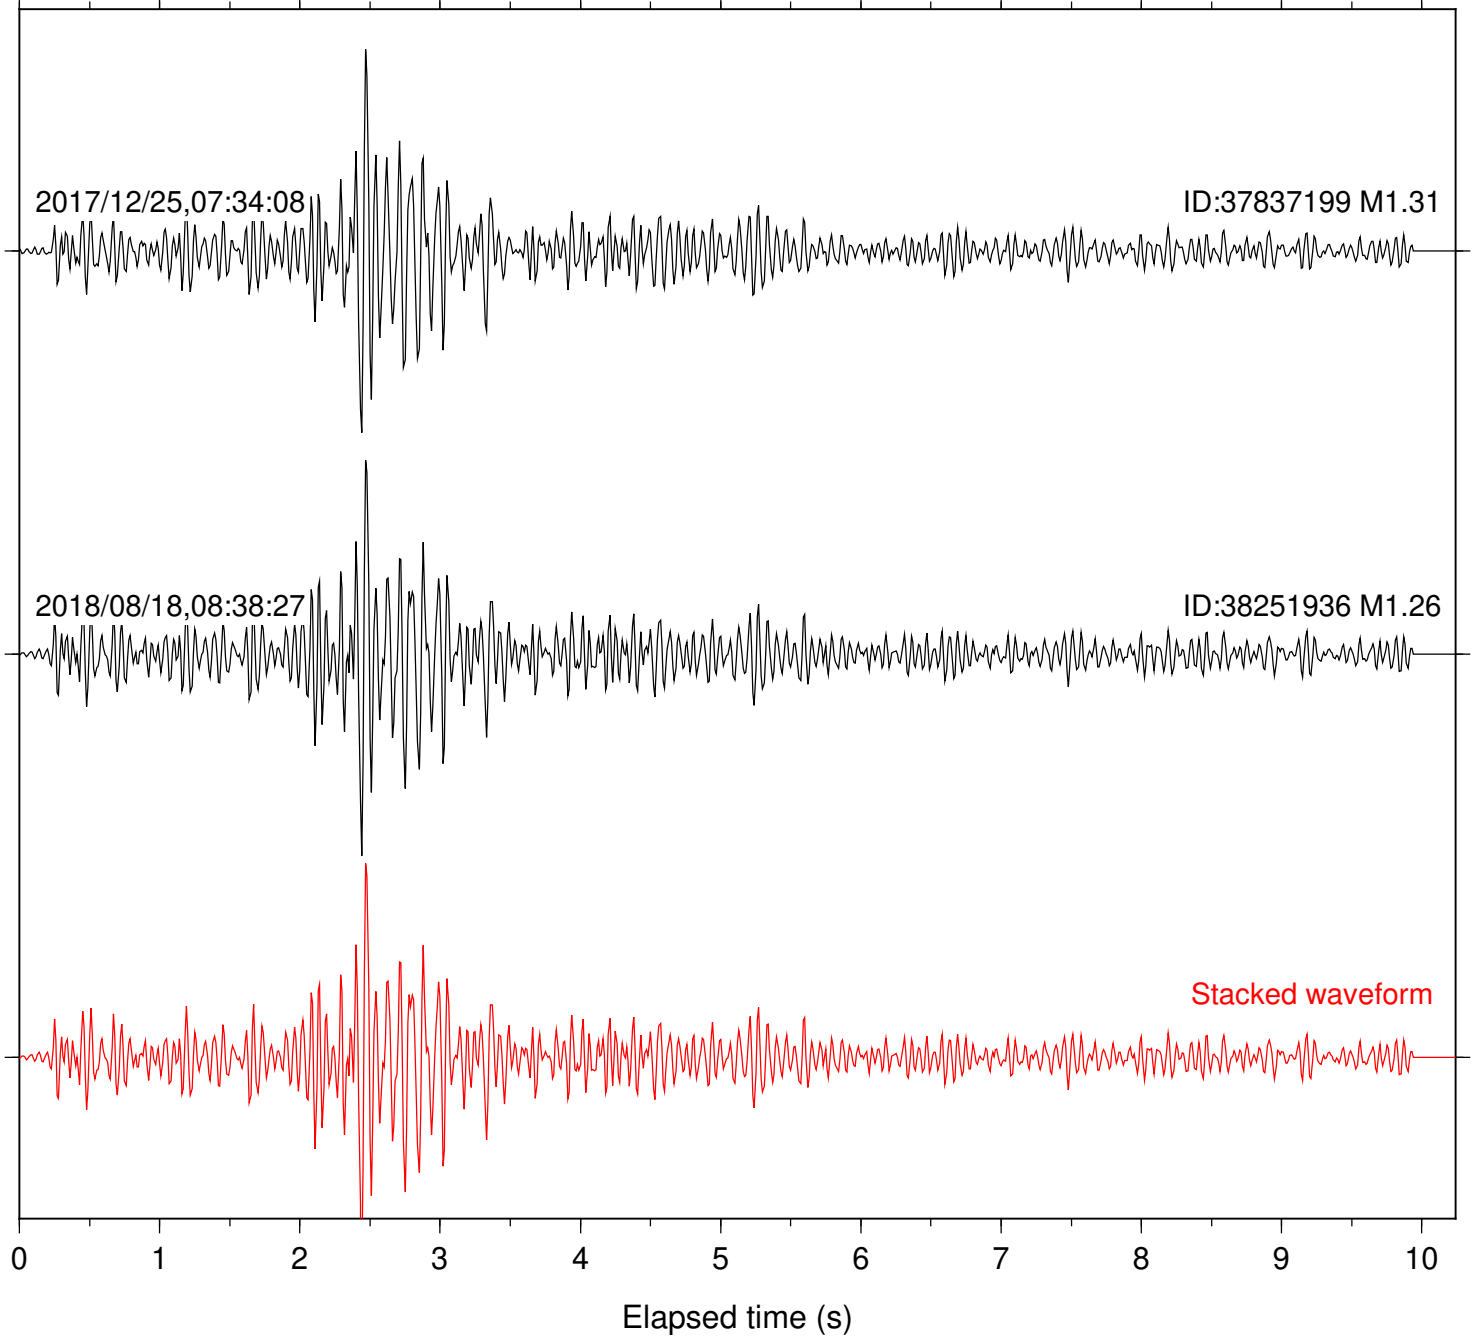

Station: BZN Com: HHZ

Focal depth: 4.67 km

Station: CSH Com: HHZ

Focal depth: 4.67 km

Station: DGR Com: HHZ

Focal depth: 4.67 km

Station: FRD Com: HHZ

Focal depth: 4.67 km

Station: HMT2 Com: HHZ

Focal depth: 4.67 km

Station: KNW Com: HHZ

Focal depth: 4.67 km

Station: LKH Com: HHZ

Focal depth: 4.67 km

Station: PFO Com: HHZ

Focal depth: 4.67 km

Station: PLM Com: HHZ

Focal depth: 4.67 km

Station: POB2 Com: HHZ

Focal depth: 4.67 km

Station: RDM Com: HHZ

Focal depth: 4.67 km

Station: SND Com: HHZ

Focal depth: 4.67 km