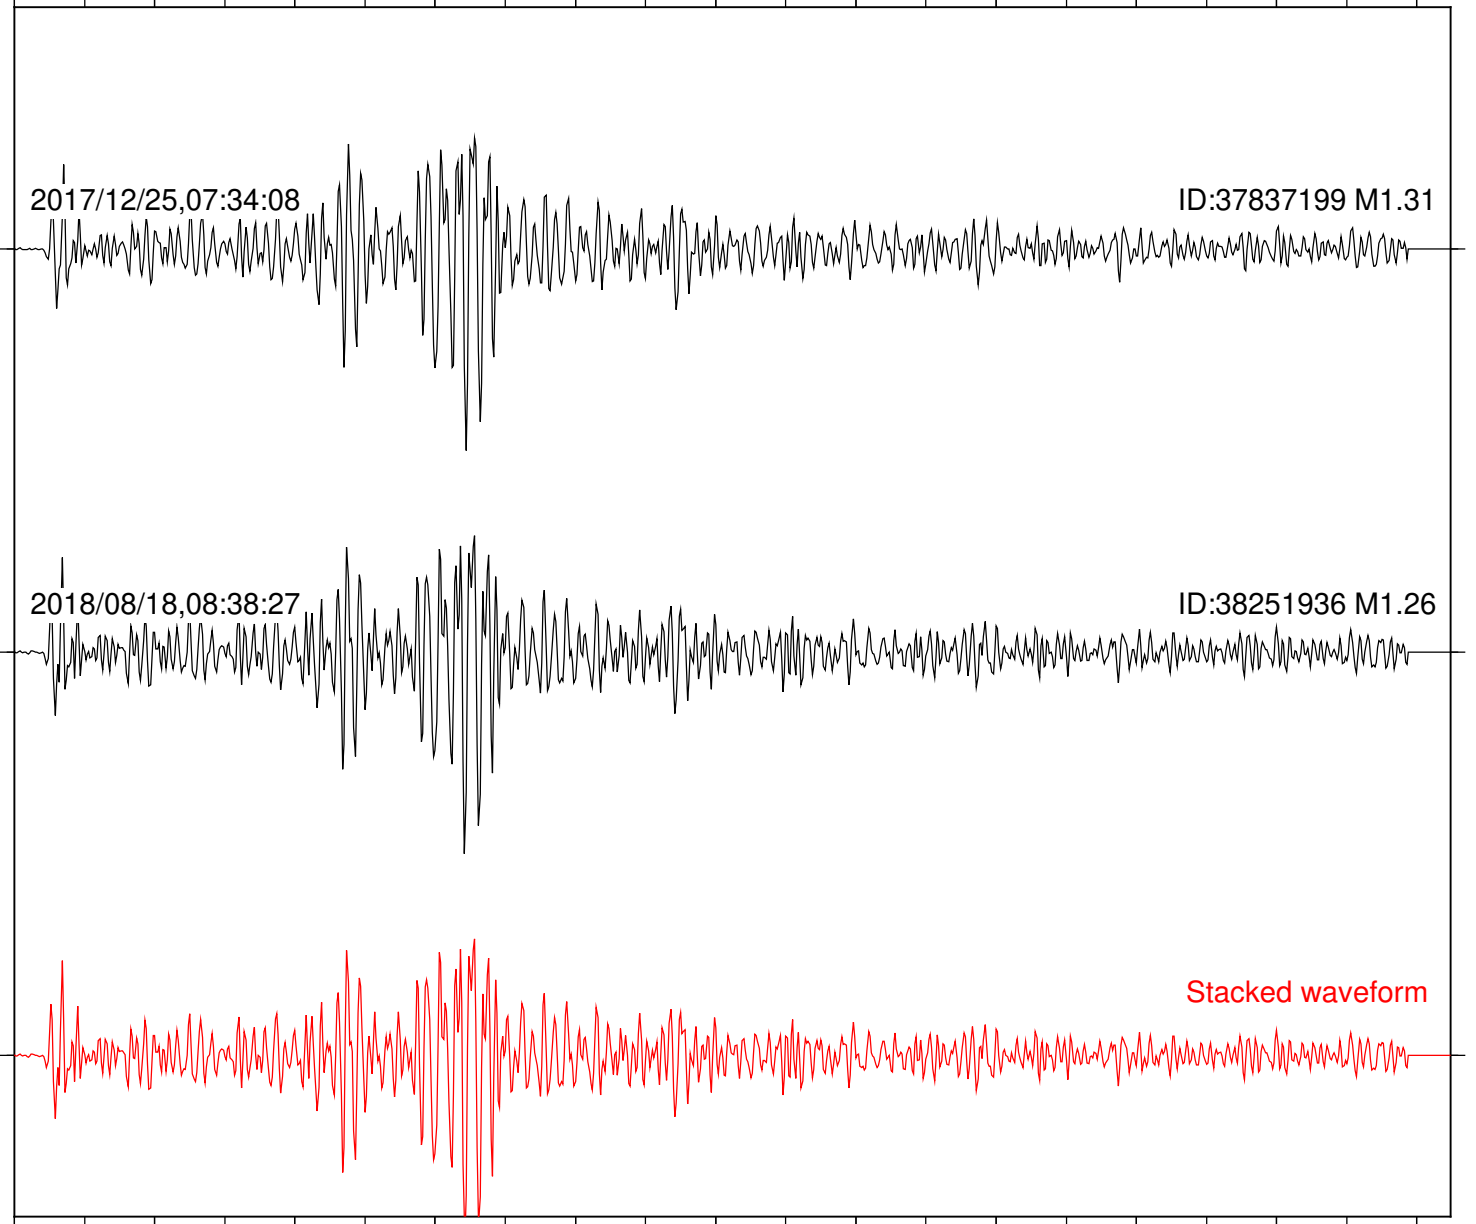

Station: B082 Com: EHZ

Focal depth: 4.67 km

2017/12/25,07:34:08

ID:37837199 M1.31

2018/08/18,08:38:27

ID:38251936 M1.26

Stacked waveform

0 1 2 3 4 5 6 7 8 9 10  
Elapsed time (s)

Station: B087 Com: EHZ

Focal depth: 4.67 km

Station: B088 Com: EHZ

Focal depth: 4.67 km

Station: B093 Com: EHZ

Focal depth: 4.67 km

2017/12/25,07:34:08

ID:37837199 M1.31

2018/08/18,08:38:27

ID:38251936 M1.26

Stacked waveform

0 1 2 3 4 5 6 7 8 9 10  
Elapsed time (s)

Station: B946 Com: EHZ

Focal depth: 4.67 km

Station: BAC Com: EHZ

Focal depth: 4.67 km