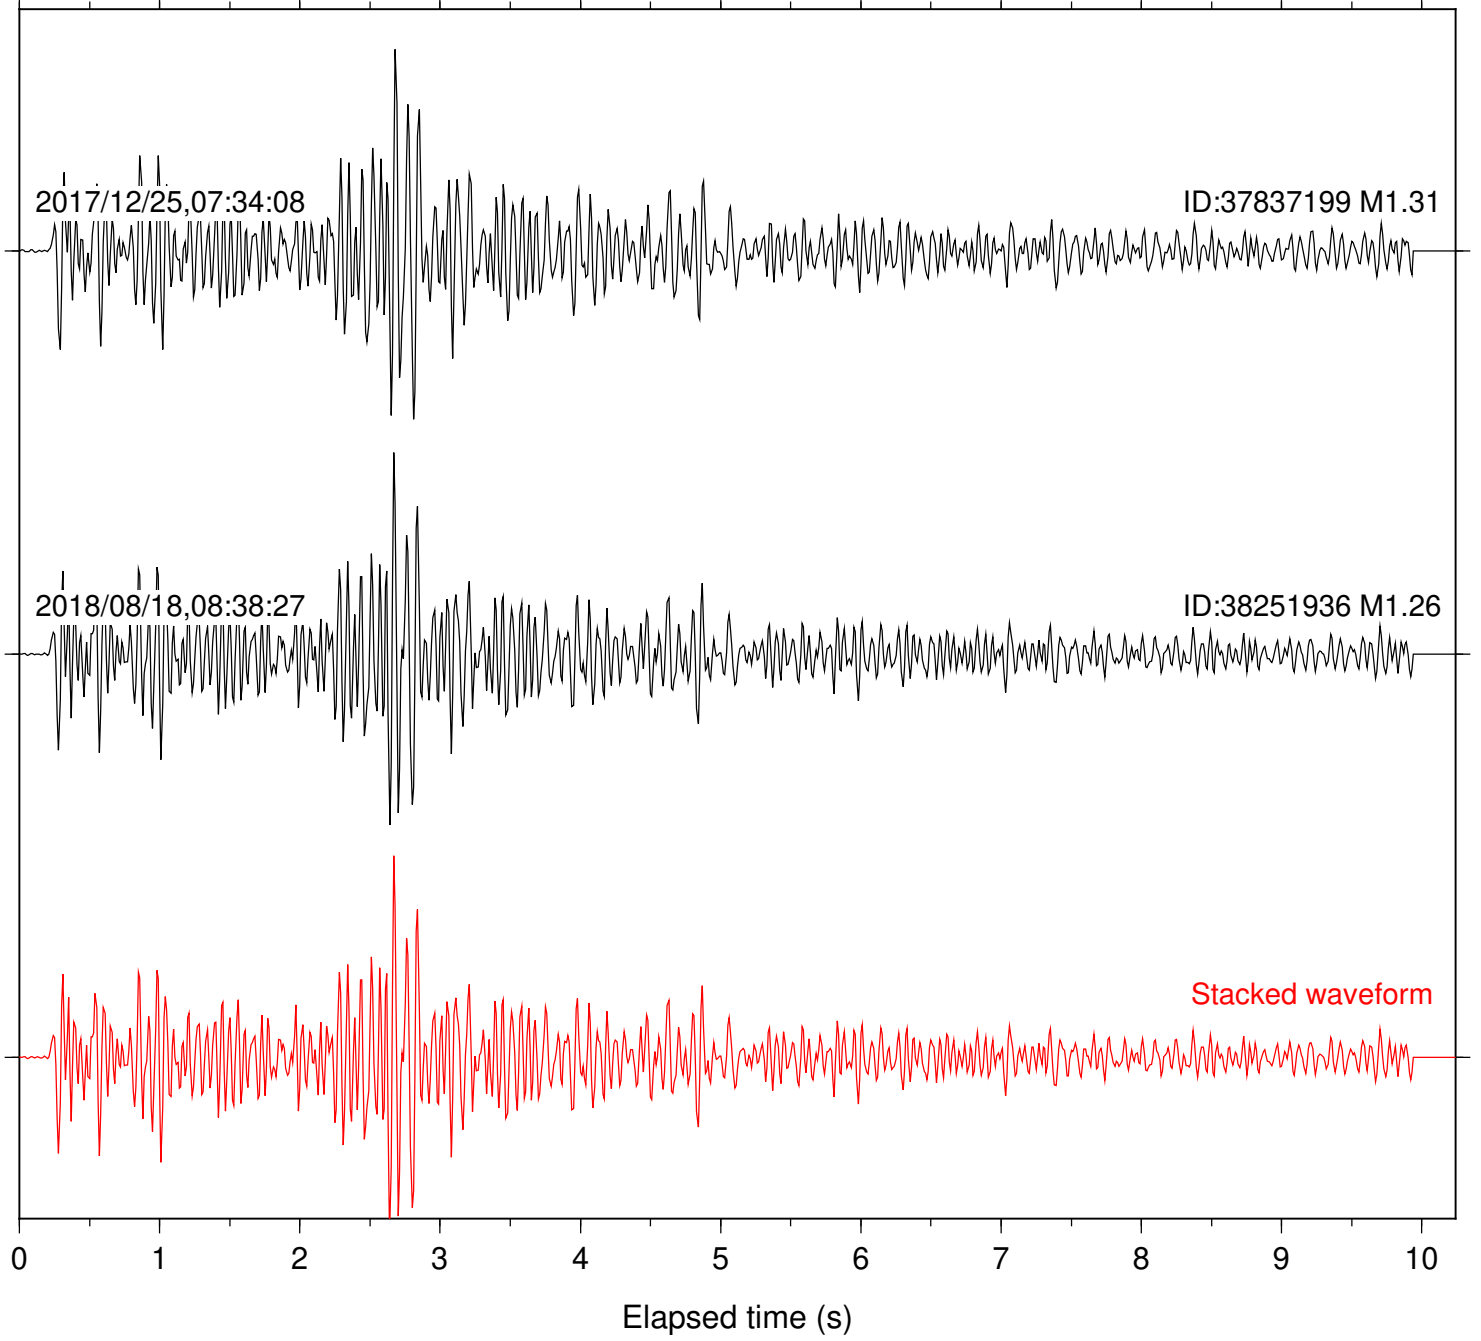

Station: B082 Com: EHZ

Focal depth: 4.67 km

2017/12/25,07:34:08

ID:37837199 M1.31

2018/08/18,08:38:27

ID:38251936 M1.26

Stacked waveform

0 1 2 3 4 5 6 7 8 9 10  
Elapsed time (s)

Station: B087 Com: EHZ

Focal depth: 4.67 km

Station: B088 Com: EHZ

Focal depth: 4.67 km

Station: B093 Com: EHZ

Focal depth: 4.67 km

2017/12/25,07:34:08

ID:37837199 M1.31

2018/08/18,08:38:27

ID:38251936 M1.26

Stacked waveform

0 1 2 3 4 5 6 7 8 9 10  
Elapsed time (s)

Station: B946 Com: EHZ

Focal depth: 4.67 km

Station: BAC Com: EHZ

Focal depth: 4.67 km

Station: BZN Com: HHZ

Focal depth: 4.67 km

Station: CSH Com: HHZ

Focal depth: 4.67 km

Station: DGR Com: HHZ

Focal depth: 4.67 km

Station: FRD Com: HHZ

Focal depth: 4.67 km