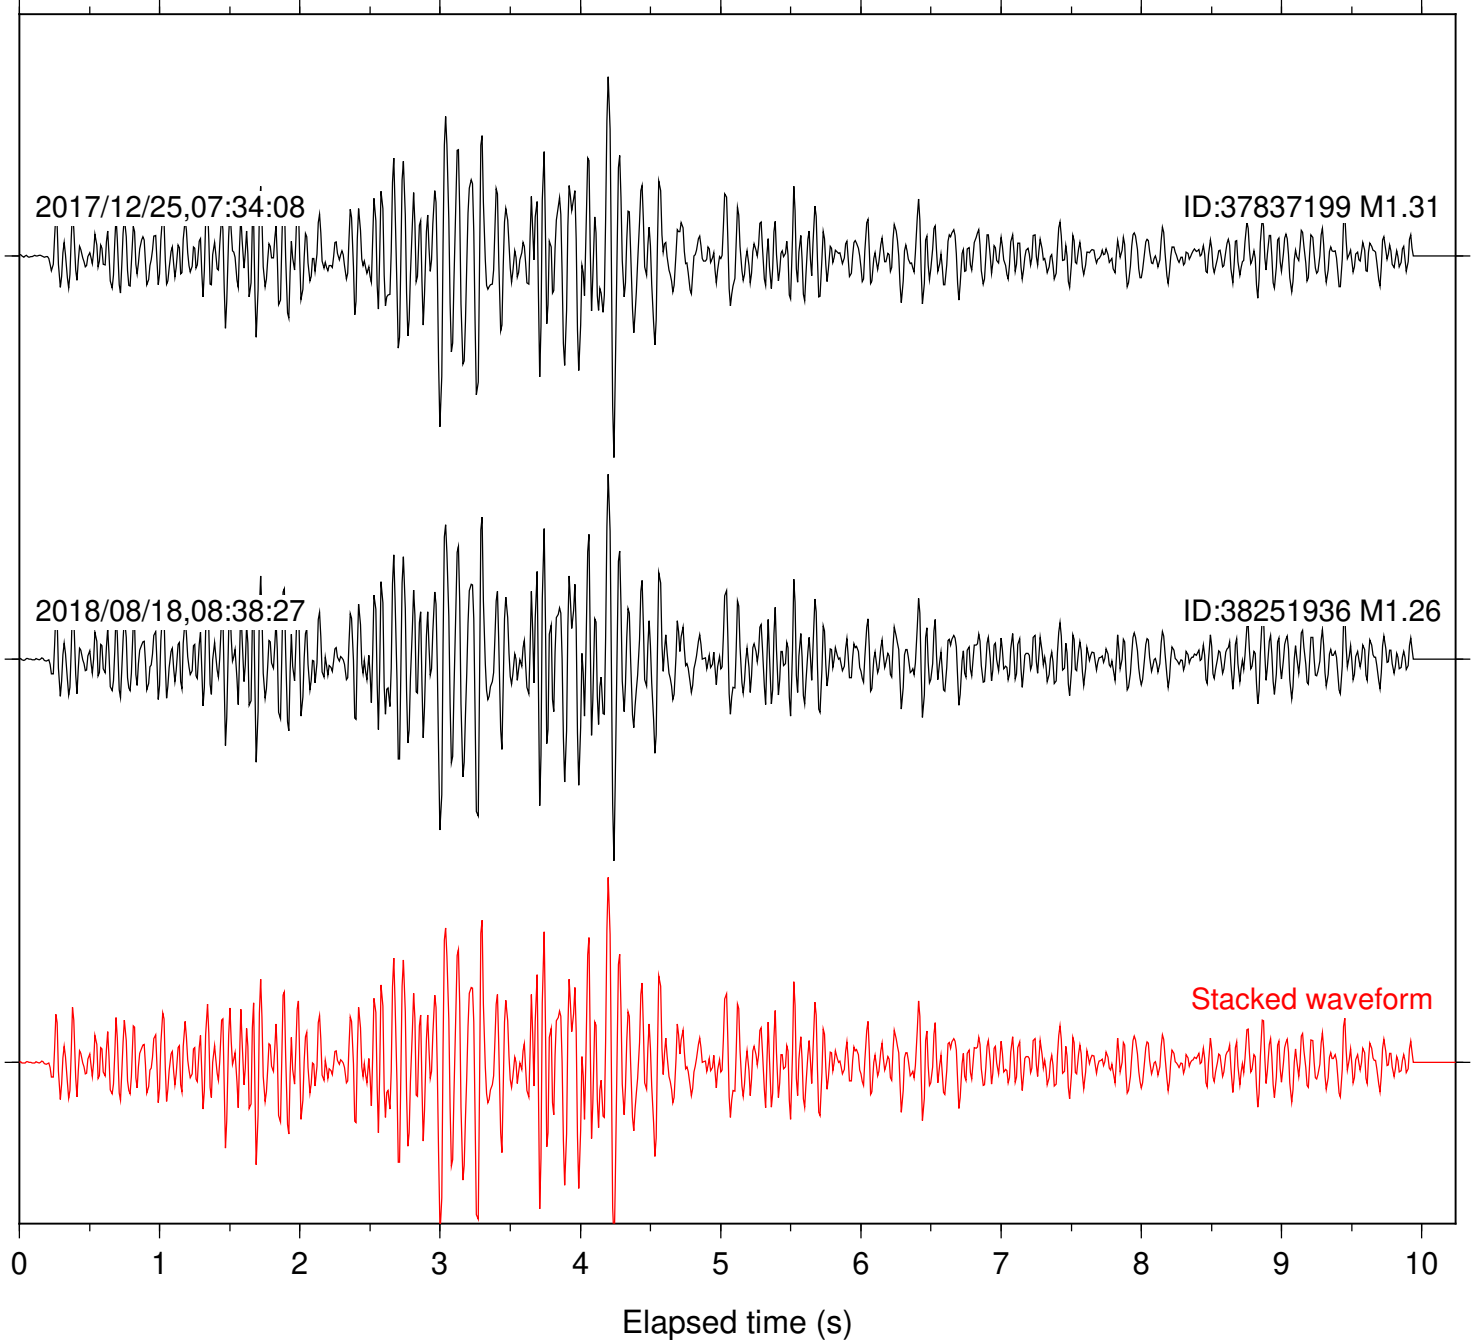

2018/08/18,08:38:27

ID:38251936 M1.26

Stacked waveform

0 1 2 3 4 5 6 7 8 9 10  
Elapsed time (s)

Station: B946 Com: EHZ

Focal depth: 4.67 km

Station: BAC Com: EHZ

Focal depth: 4.67 km

Station: BZN Com: HHZ

Focal depth: 4.67 km

Station: CSH Com: HHZ

Focal depth: 4.67 km

Station: DGR Com: HHZ

Focal depth: 4.67 km

Station: FRD Com: HHZ

Focal depth: 4.67 km

Station: HMT2 Com: HHZ

Focal depth: 4.67 km

Station: KNW Com: HHZ

Focal depth: 4.67 km

Station: LKH Com: HHZ

Focal depth: 4.67 km

Station: PFO Com: HHZ

Focal depth: 4.67 km

Station: PLM Com: HHZ

Focal depth: 4.67 km

Station: POB2 Com: HHZ

Focal depth: 4.67 km

Station: RDM Com: HHZ

Focal depth: 4.67 km

Station: SND Com: HHZ

Focal depth: 4.67 km