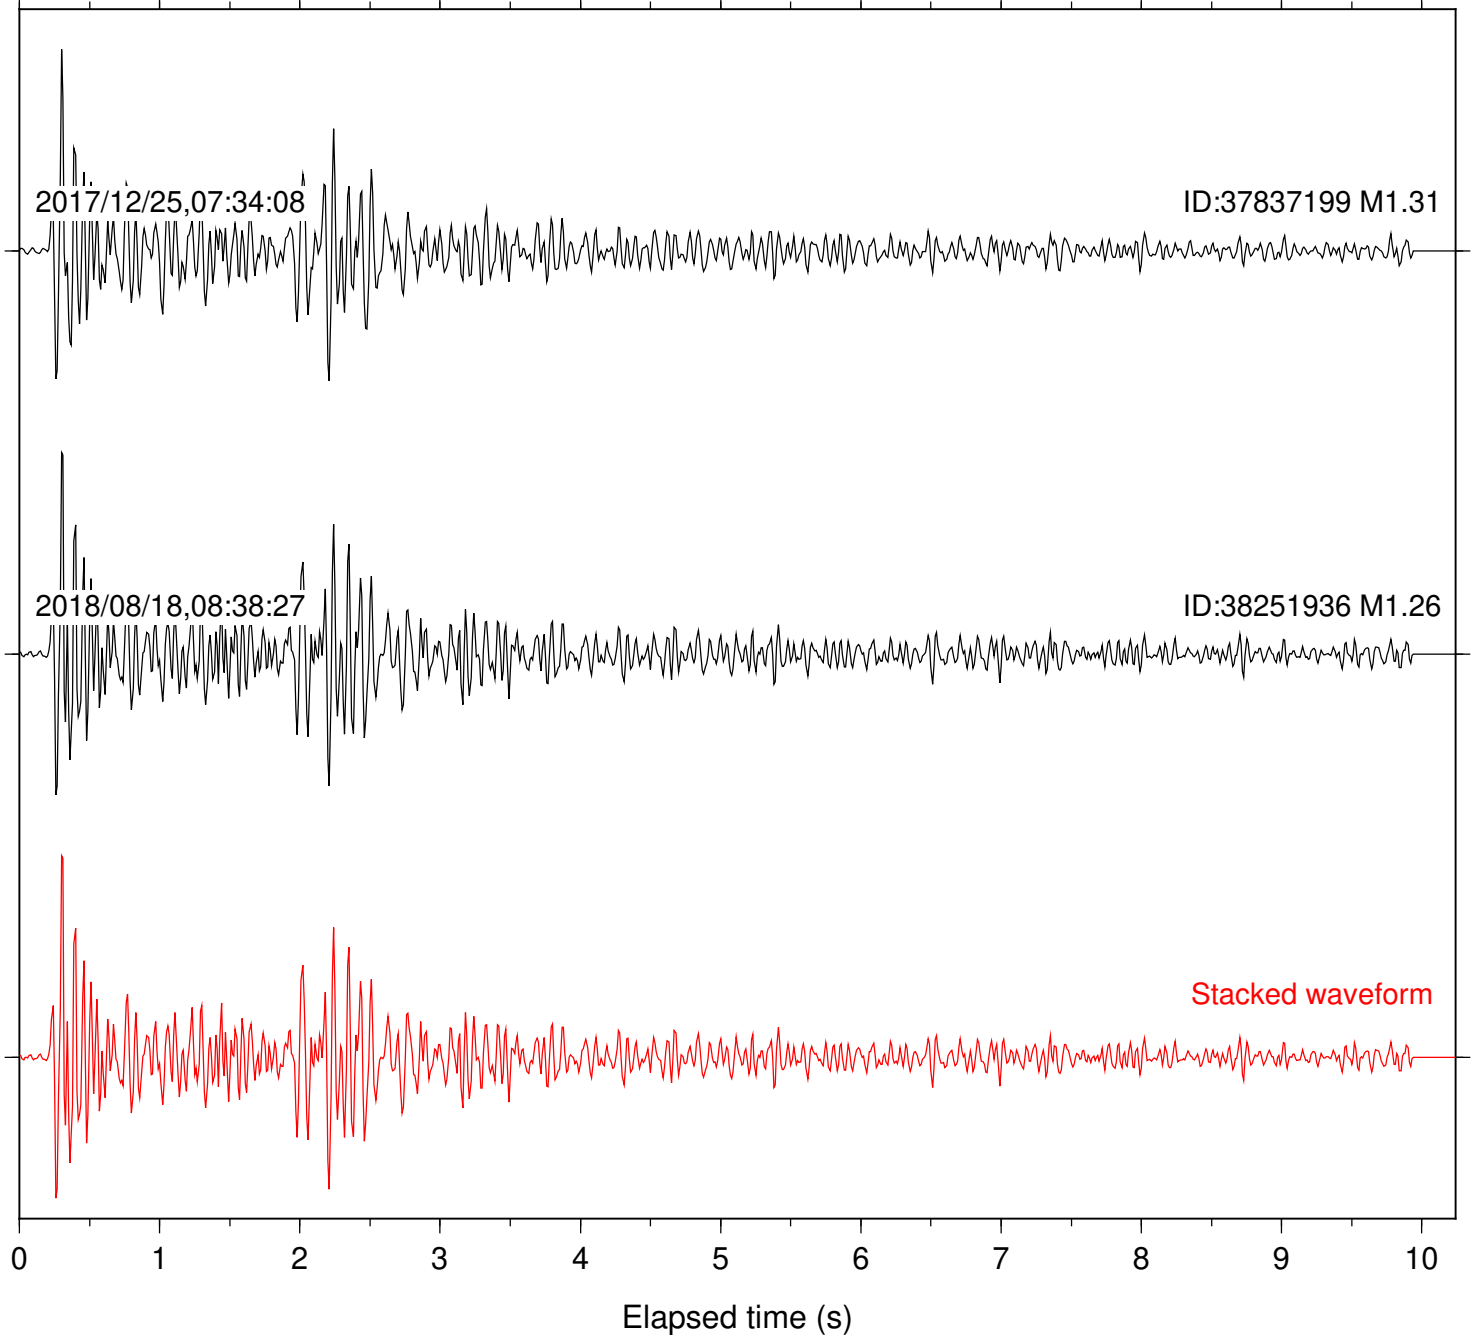

2018/08/18,08:38:27

ID:38251936 M1.26

Stacked waveform

0 1 2 3 4 5 6 7 8 9 10  
Elapsed time (s)

Station: B946 Com: EHZ

Focal depth: 4.67 km

Station: BAC Com: EHZ

Focal depth: 4.67 km

Station: BZN Com: HHZ

Focal depth: 4.67 km

Station: CSH Com: HHZ

Focal depth: 4.67 km

Station: DGR Com: HHZ

Focal depth: 4.67 km

Station: FRD Com: HHZ

Focal depth: 4.67 km

Station: HMT2 Com: HHZ

Focal depth: 4.67 km

Station: KNW Com: HHZ

Focal depth: 4.67 km

Station: LKH Com: HHZ

Focal depth: 4.67 km

Station: PFO Com: HHZ

Focal depth: 4.67 km

Station: PLM Com: HHZ

Focal depth: 4.67 km

Station: POB2 Com: HHZ

Focal depth: 4.67 km

Station: RDM Com: HHZ

Focal depth: 4.67 km

Station: SND Com: HHZ

Focal depth: 4.67 km