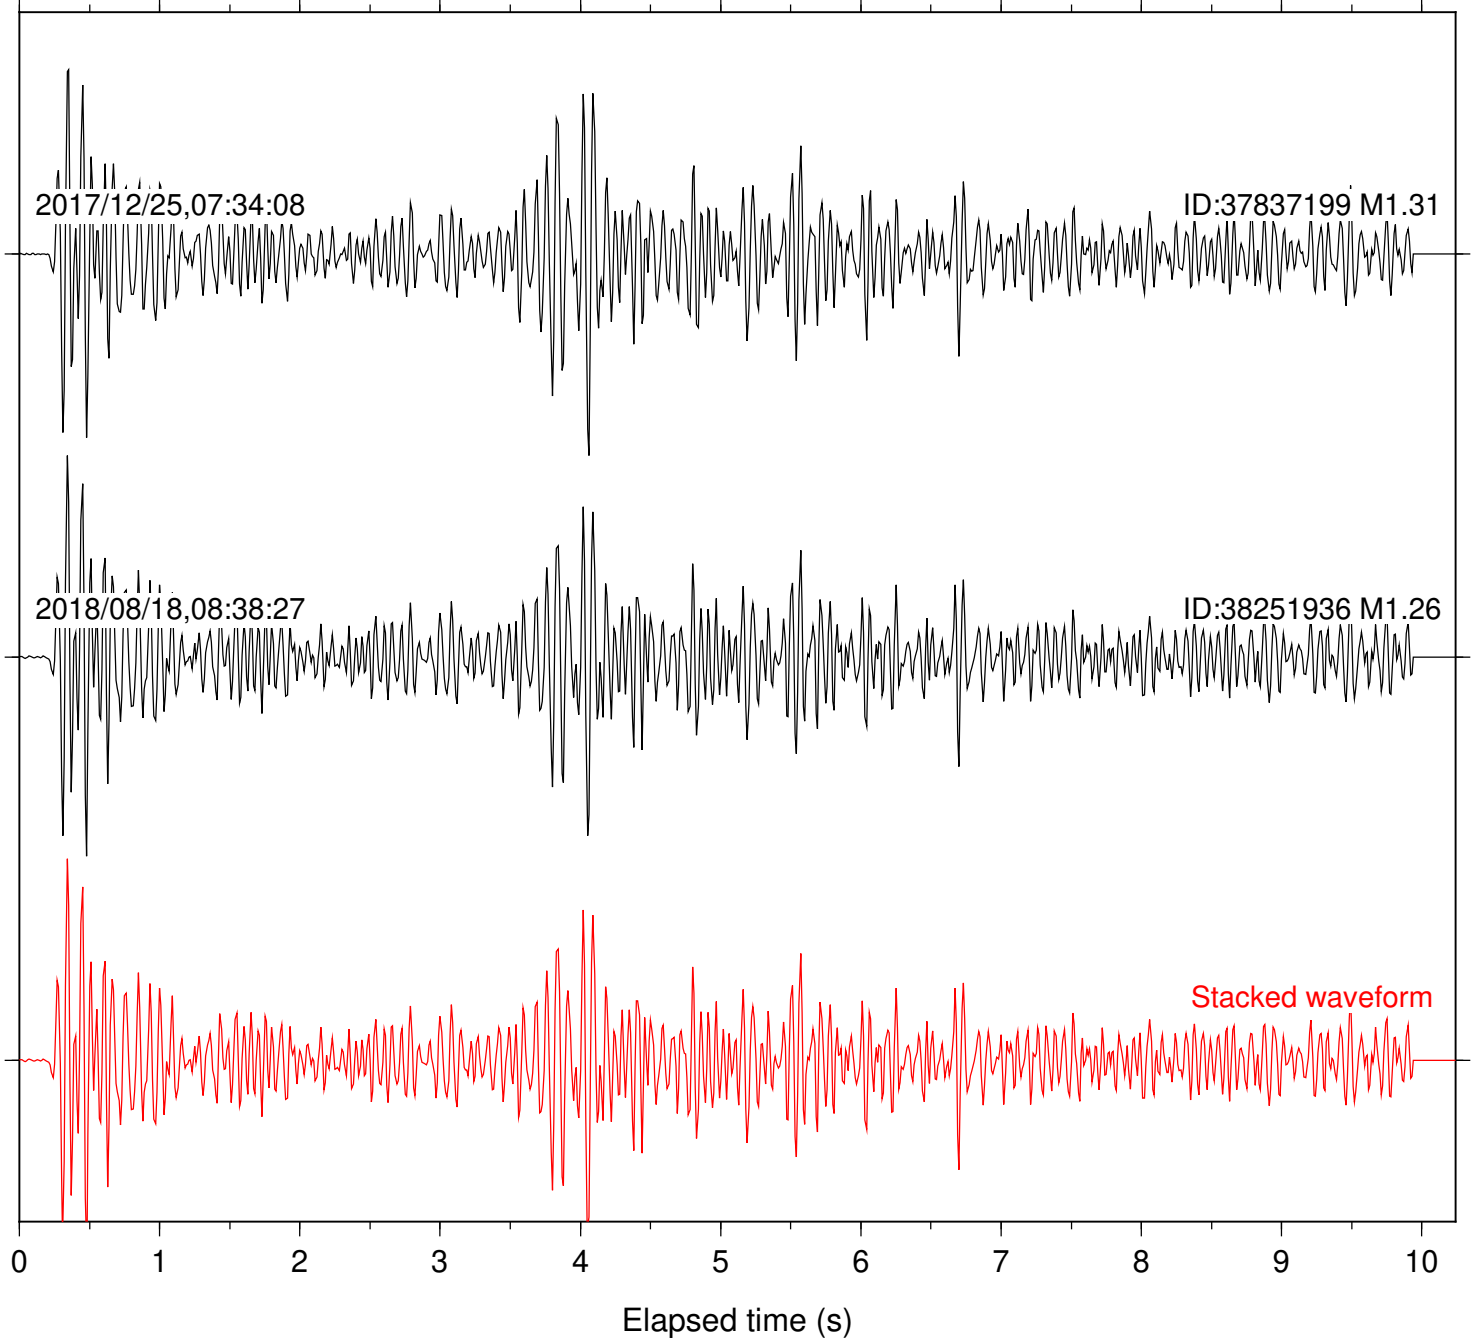

Station: BZN Com: HHZ

Focal depth: 4.67 km

Station: CSH Com: HHZ

Focal depth: 4.67 km

Station: DGR Com: HHZ

Focal depth: 4.67 km

Station: FRD Com: HHZ

Focal depth: 4.67 km

Station: HMT2 Com: HHZ

Focal depth: 4.67 km

Station: KNW Com: HHZ

Focal depth: 4.67 km

Station: LKH Com: HHZ

Focal depth: 4.67 km

Station: PFO Com: HHZ

Focal depth: 4.67 km

Station: PLM Com: HHZ

Focal depth: 4.67 km

Station: POB2 Com: HHZ

Focal depth: 4.67 km

Station: RDM Com: HHZ

Focal depth: 4.67 km

Station: SND Com: HHZ

Focal depth: 4.67 km