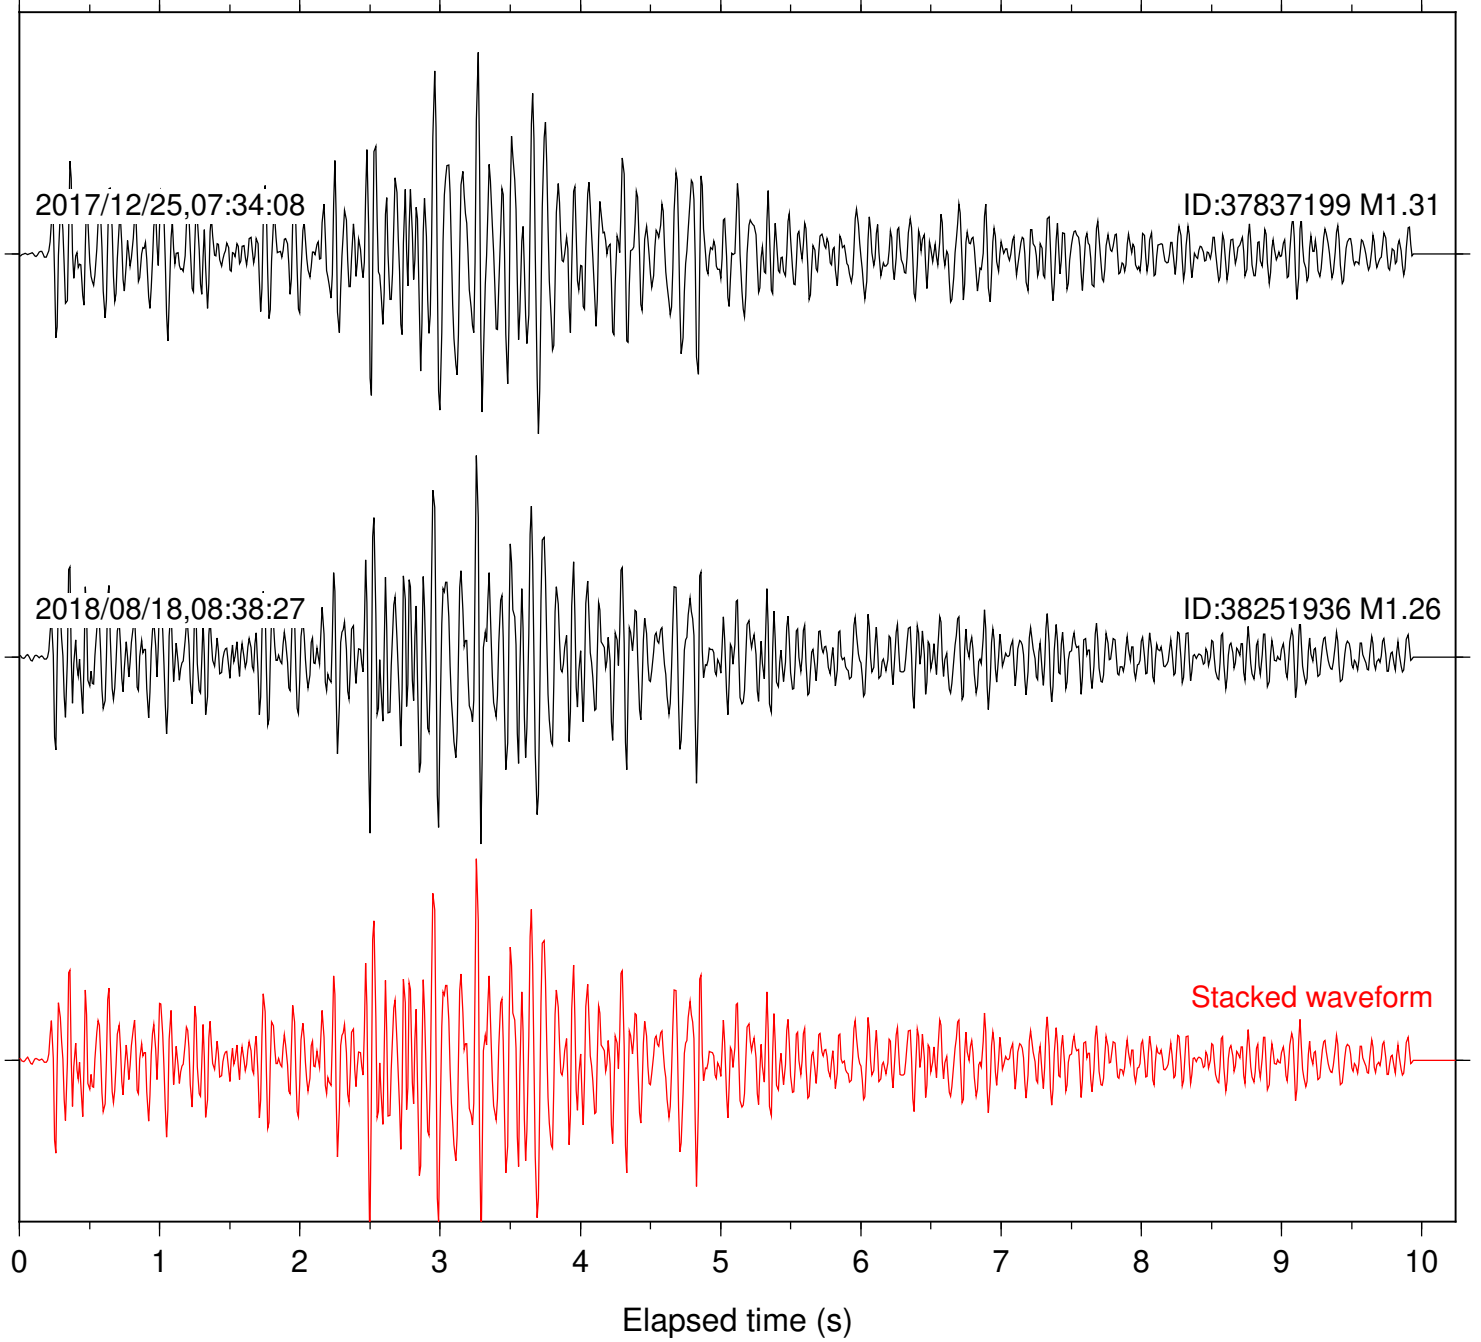

Station: B082 Com: EHZ

Focal depth: 4.67 km

2017/12/25,07:34:08

ID:37837199 M1.31

2018/08/18,08:38:27

ID:38251936 M1.26

Stacked waveform

0 1 2 3 4 5 6 7 8 9 10  
Elapsed time (s)

Station: B087 Com: EHZ

Focal depth: 4.67 km

Station: B088 Com: EHZ

Focal depth: 4.67 km

Station: B093 Com: EHZ

Focal depth: 4.67 km

2017/12/25,07:34:08

ID:37837199 M1.31

2018/08/18,08:38:27

ID:38251936 M1.26

Stacked waveform

0 1 2 3 4 5 6 7 8 9 10  
Elapsed time (s)

Station: B946 Com: EHZ

Focal depth: 4.67 km

Station: BAC Com: EHZ

Focal depth: 4.67 km

Station: BZN Com: HHZ

Focal depth: 4.67 km

Station: CSH Com: HHZ

Focal depth: 4.67 km

Station: DGR Com: HHZ

Focal depth: 4.67 km

Station: FRD Com: HHZ

Focal depth: 4.67 km