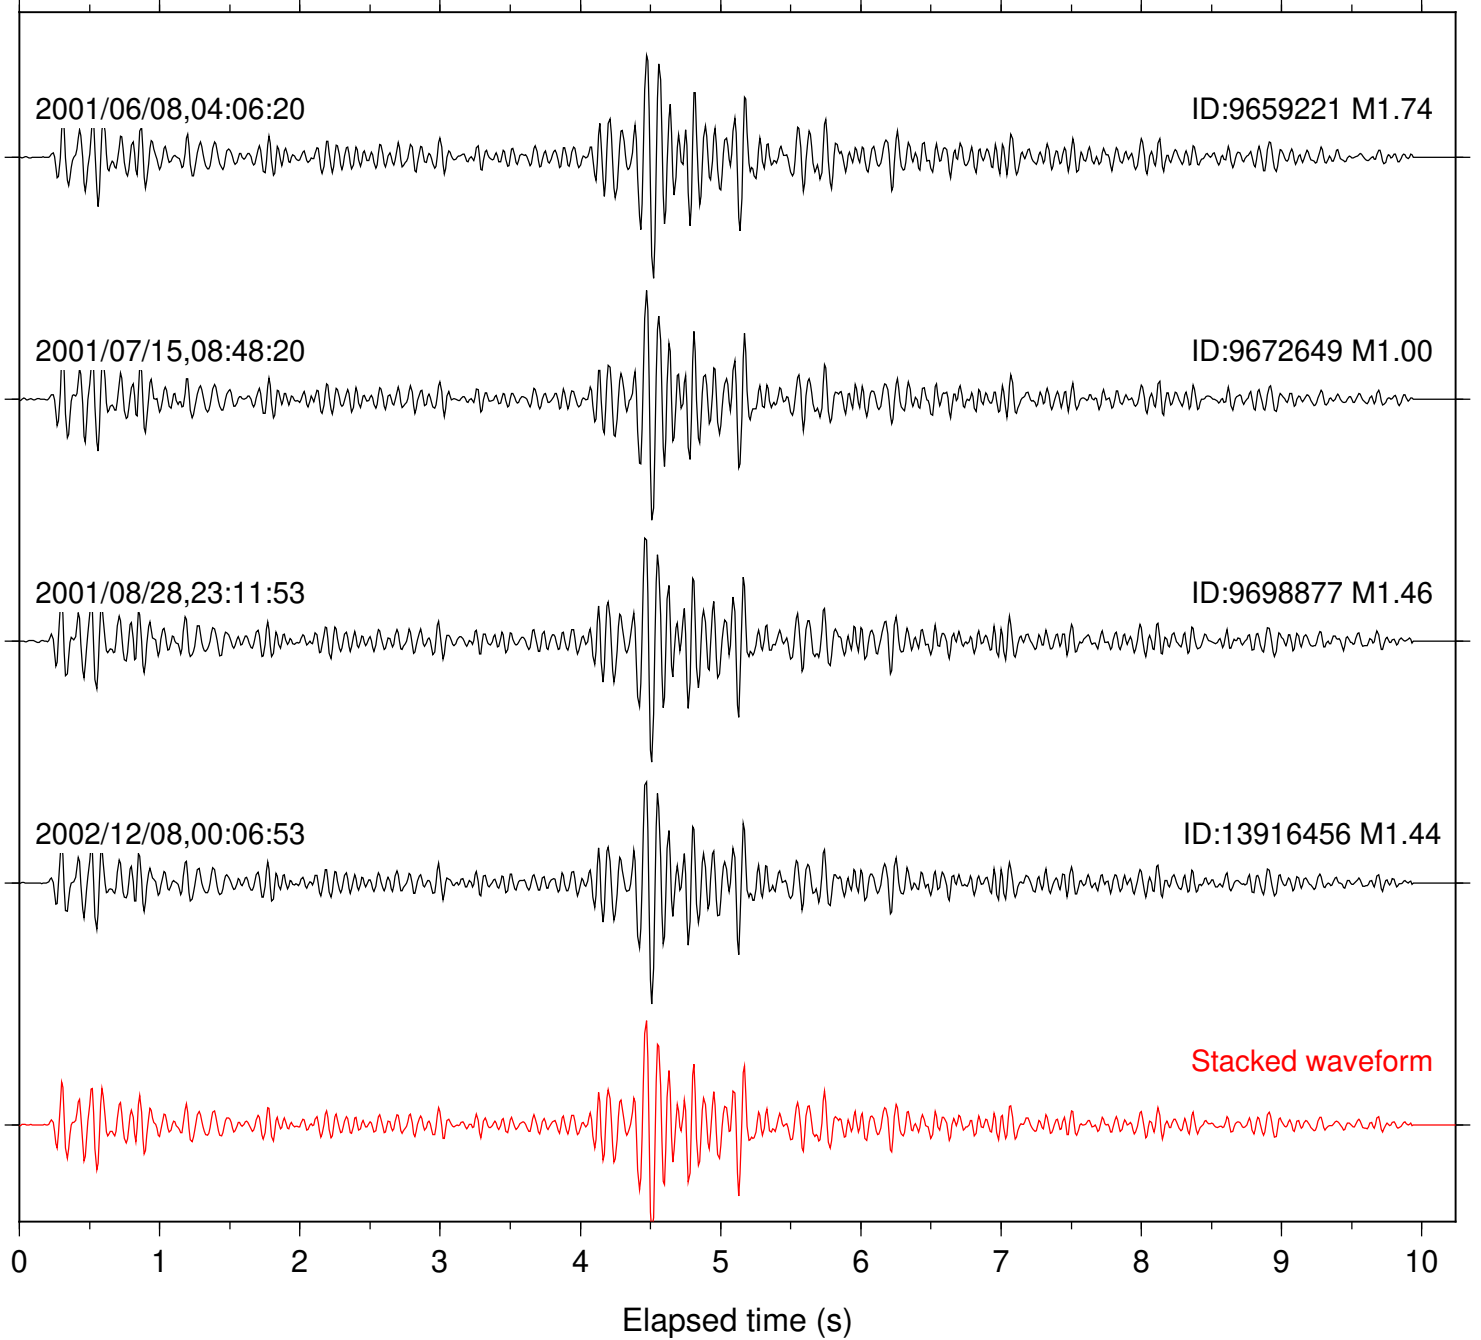

Station: AGA Com: HHZ

Focal depth: 11.67 km

Station: BAC Com: EHZ

Focal depth: 11.67 km

Station: BZN Com: HHZ

Focal depth: 11.67 km

Station: DGR Com: HHZ

Focal depth: 11.67 km

Station: FRD Com: HHZ

Focal depth: 11.67 km

Station: HMT2 Com: HHZ

Focal depth: 11.67 km

Station: KNW Com: HHZ

Focal depth: 11.67 km

Station: LVA2 Com: HHZ

Focal depth: 11.90 km

Station: PFO Com: HHZ

Focal depth: 11.67 km

Station: POB2 Com: HHZ

Focal depth: 11.67 km

Station: RDM Com: HHZ

Focal depth: 11.67 km

Station: SND Com: HHZ

Focal depth: 11.67 km