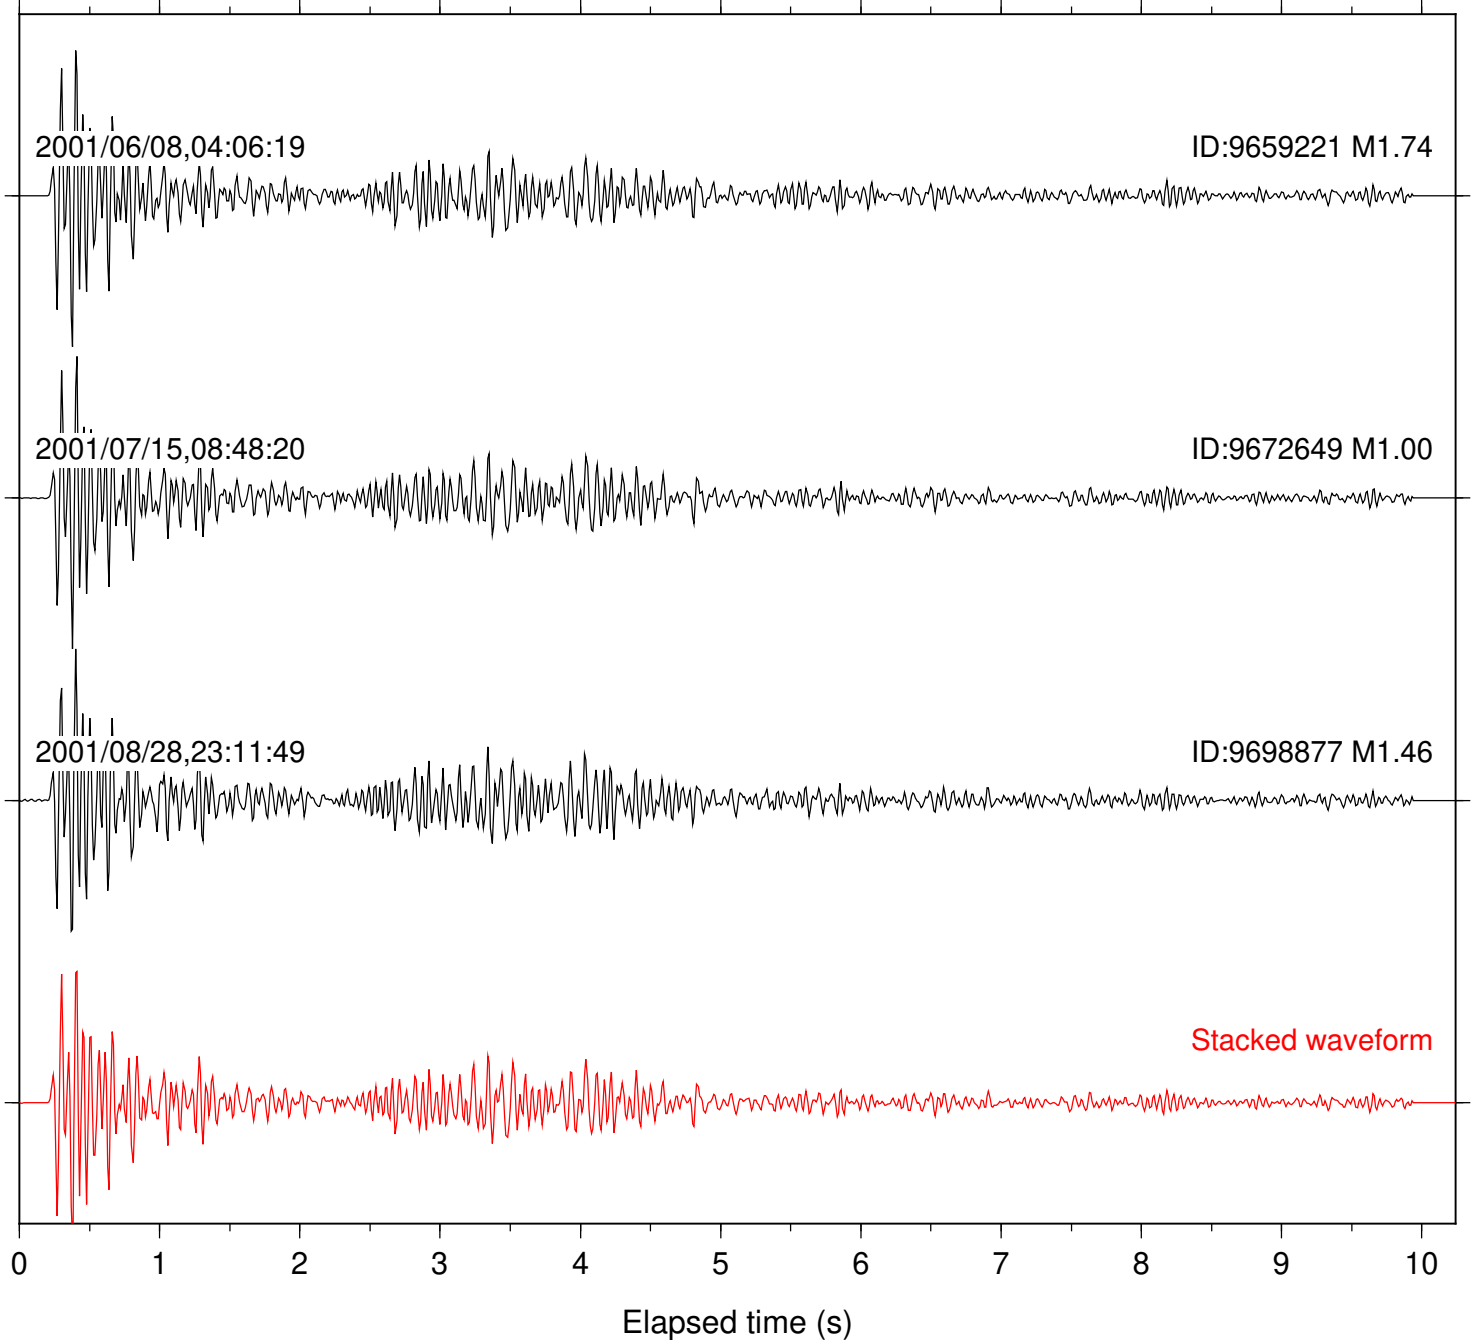

Station: AGA Com: HHZ

Focal depth: 11.67 km

Station: BAC Com: EHZ

Focal depth: 11.67 km

Station: BZN Com: HHZ

Focal depth: 11.67 km

Station: DGR Com: HHZ

Focal depth: 11.67 km

Station: FRD Com: HHZ

Focal depth: 11.67 km

Station: HMT2 Com: HHZ

Focal depth: 11.67 km

Station: KNW Com: HHZ

Focal depth: 11.67 km

Station: LVA2 Com: HHZ

Focal depth: 11.90 km

Station: PFO Com: HHZ

Focal depth: 11.67 km

Station: POB2 Com: HHZ

Focal depth: 11.67 km

Station: RDM Com: HHZ

Focal depth: 11.67 km

Station: SND Com: HHZ

Focal depth: 11.67 km