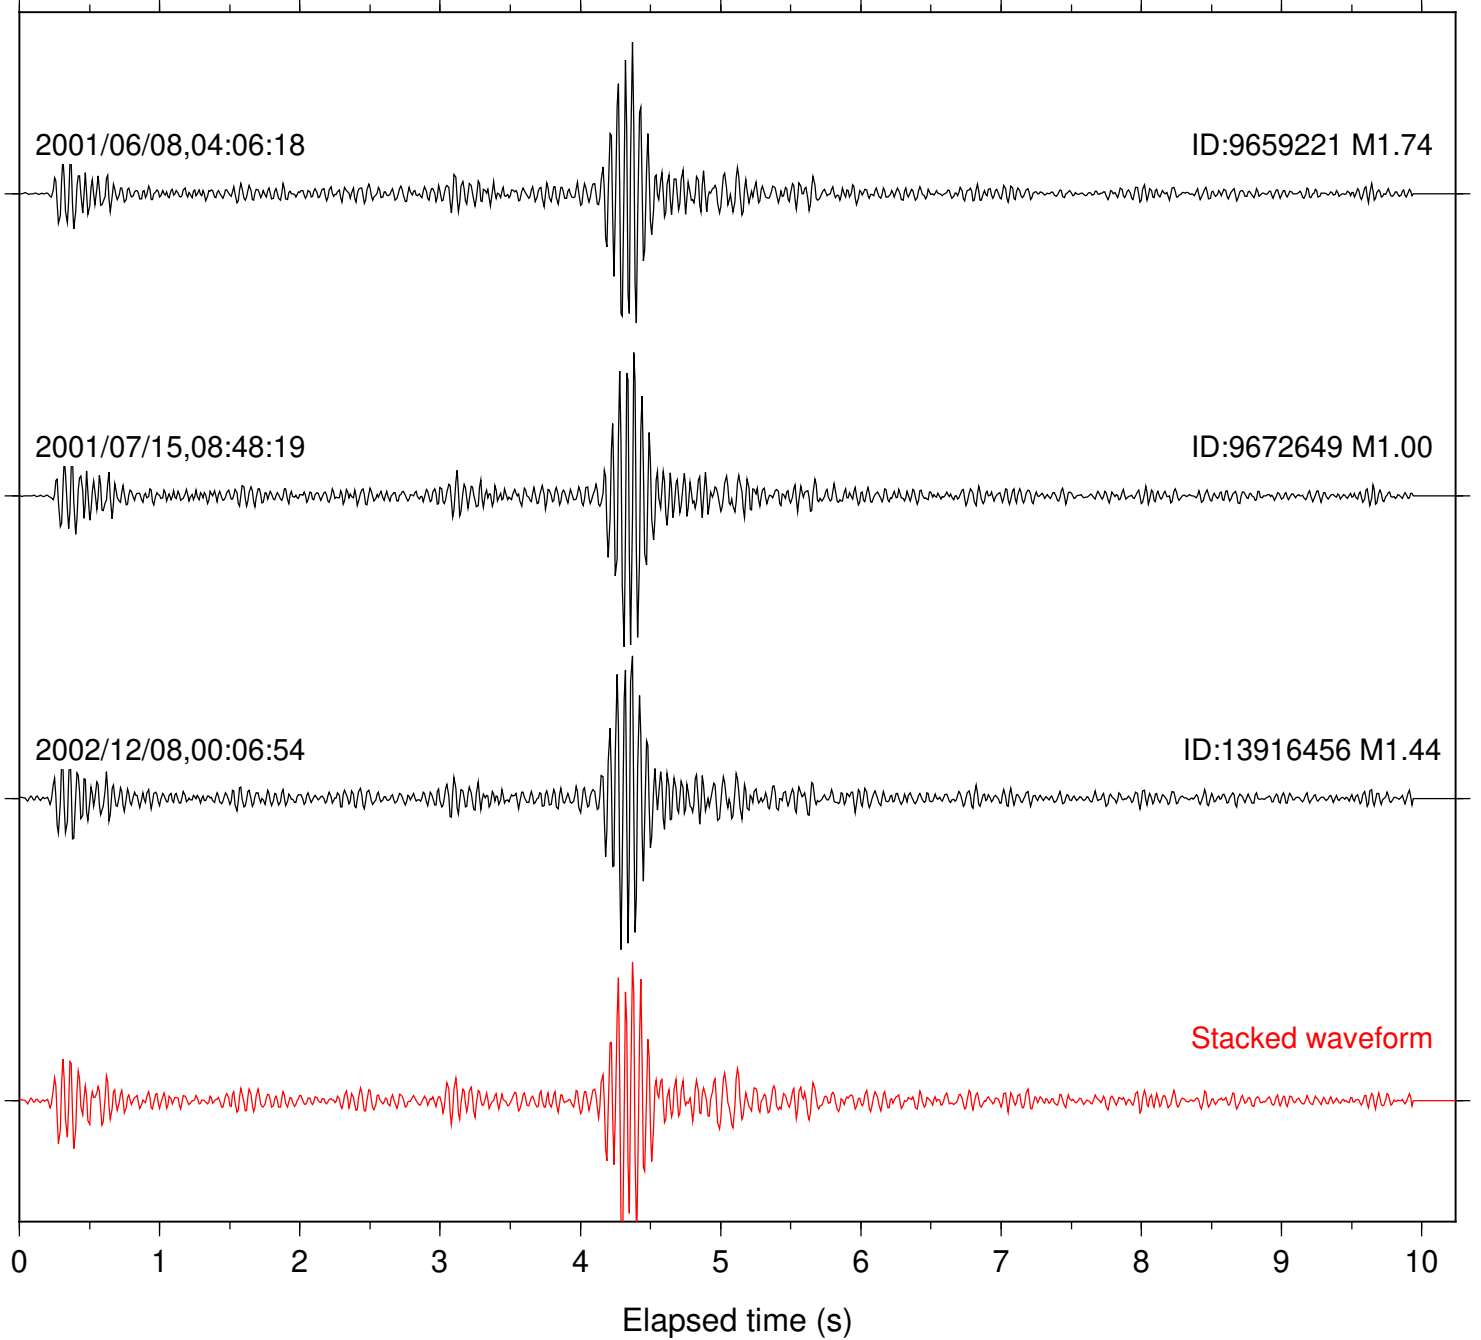

Station: AGA Com: HHZ

Focal depth: 11.67 km

Station: BAC Com: EHZ

Focal depth: 11.67 km

Station: BZN Com: HHZ

Focal depth: 11.67 km

Station: DGR Com: HHZ

Focal depth: 11.67 km

Station: FRD Com: HHZ

Focal depth: 11.67 km

Station: HMT2 Com: HHZ

Focal depth: 11.67 km

Station: KNW Com: HHZ

Focal depth: 11.67 km

Station: LVA2 Com: HHZ

Focal depth: 11.90 km

Station: PFO Com: HHZ

Focal depth: 11.67 km

Station: POB2 Com: HHZ

Focal depth: 11.67 km

Station: RDM Com: HHZ

Focal depth: 11.67 km

Station: SND Com: HHZ

Focal depth: 11.67 km