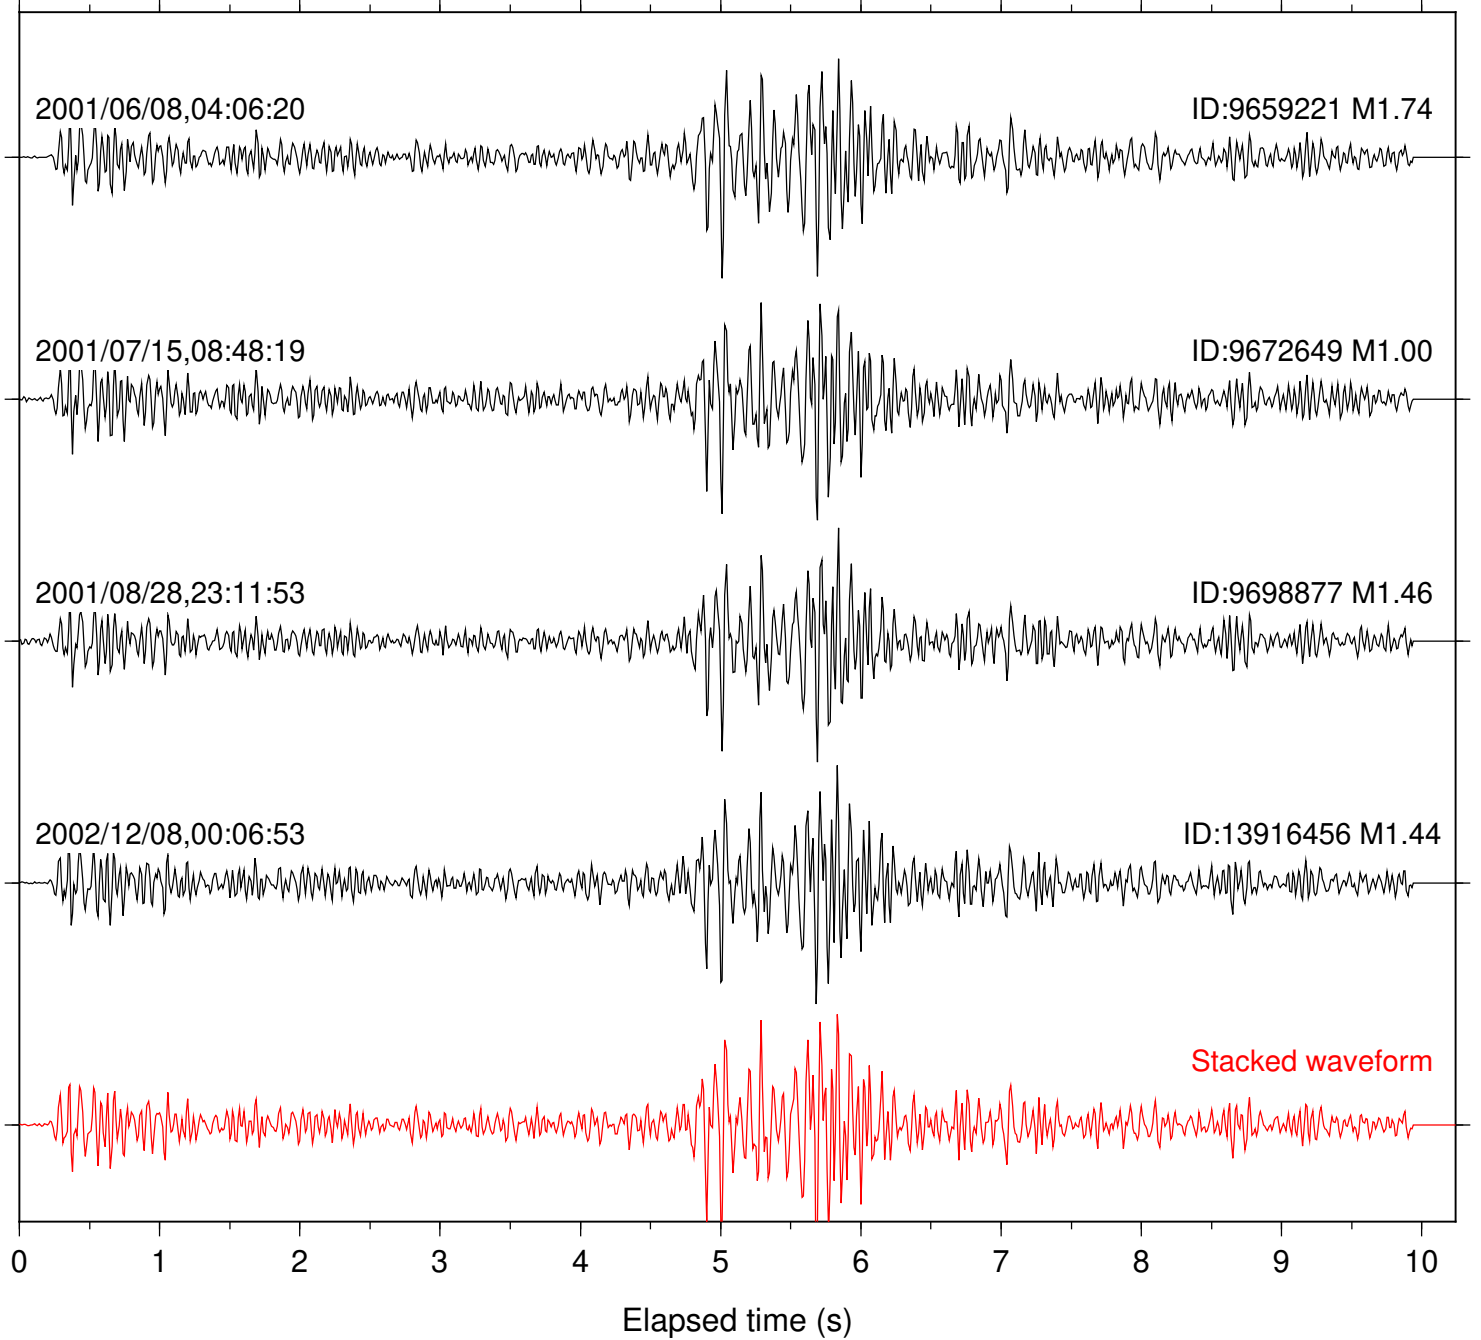

Station: AGA Com: HHZ

Focal depth: 11.67 km

Station: BAC Com: EHZ

Focal depth: 11.67 km

Station: BZN Com: HHZ

Focal depth: 11.67 km

Station: DGR Com: HHZ

Focal depth: 11.67 km

Station: FRD Com: HHZ

Focal depth: 11.67 km

Station: HMT2 Com: HHZ

Focal depth: 11.67 km

Station: KNW Com: HHZ

Focal depth: 11.67 km

Station: LVA2 Com: HHZ

Focal depth: 11.90 km

Station: PFO Com: HHZ

Focal depth: 11.67 km

Station: POB2 Com: HHZ

Focal depth: 11.67 km

Station: RDM Com: HHZ

Focal depth: 11.67 km

Station: SND Com: HHZ

Focal depth: 11.67 km