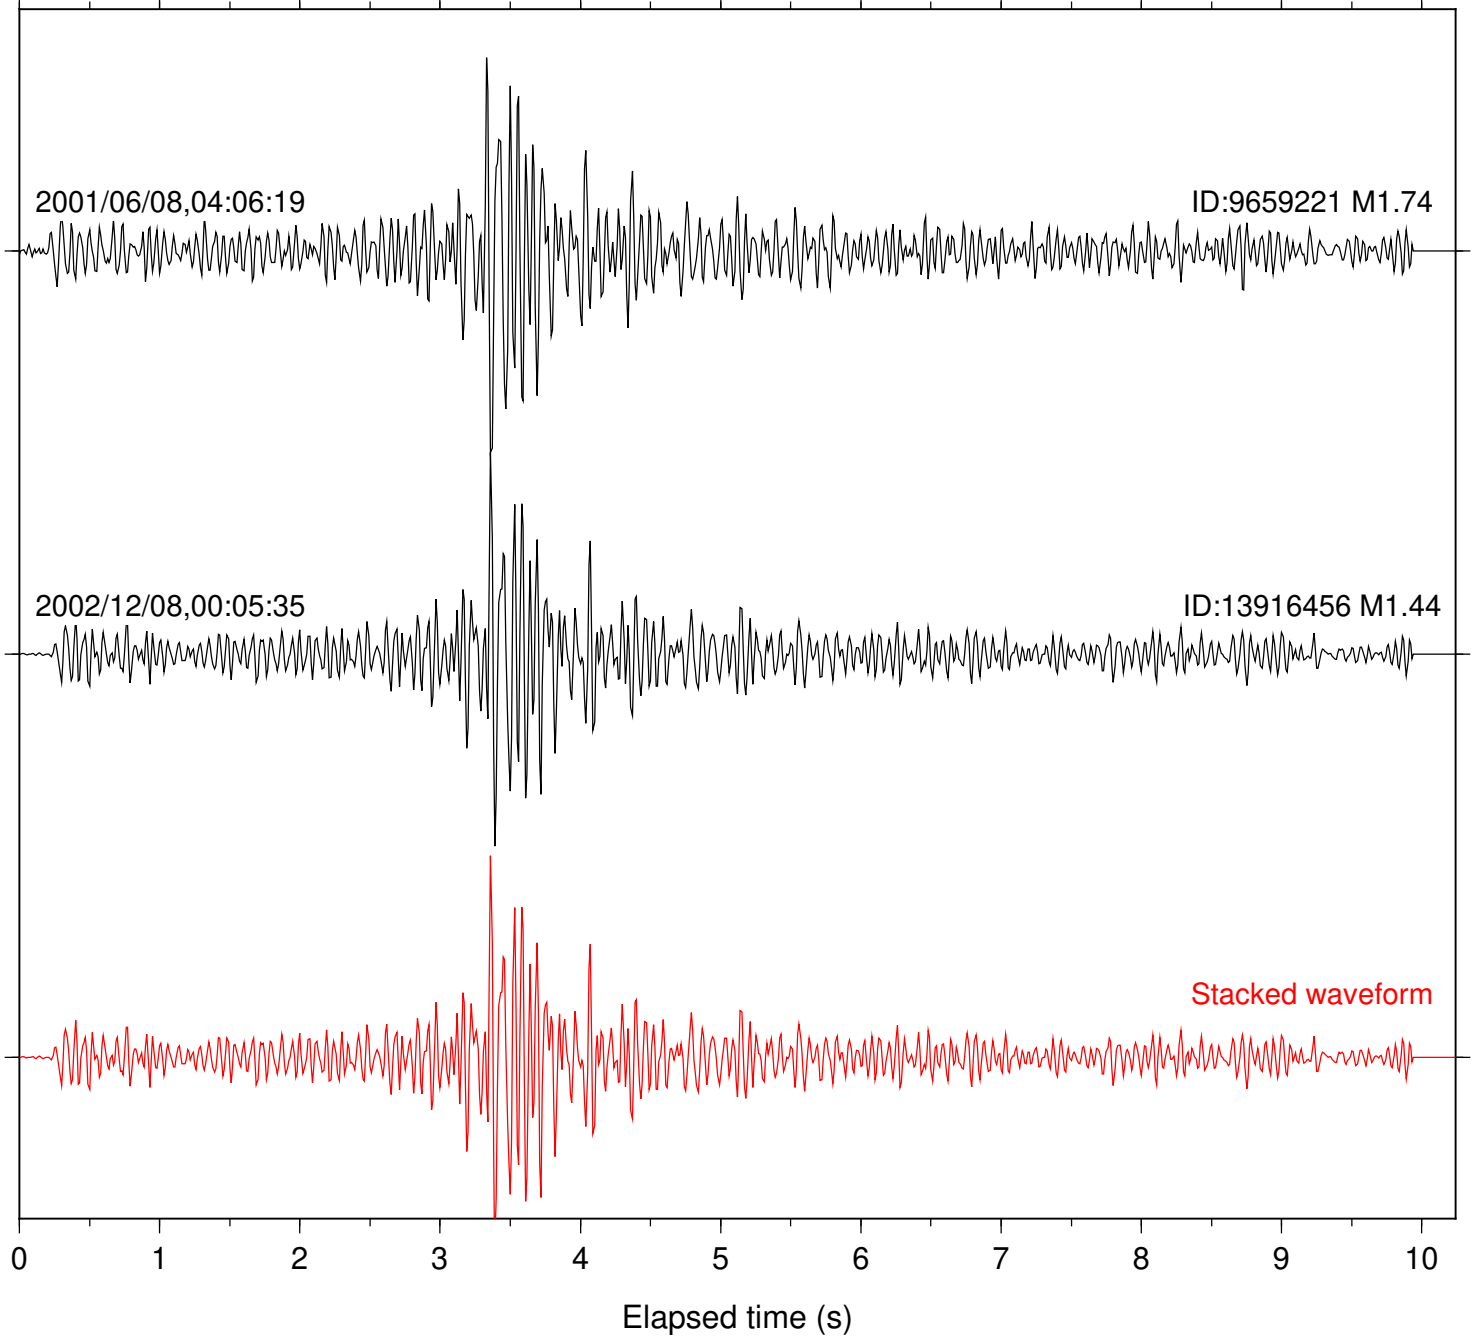

Station: AGA Com: HHZ

Focal depth: 11.67 km

Station: BAC Com: EHZ

Focal depth: 11.67 km

Station: BZN Com: HHZ

Focal depth: 11.67 km

Station: DGR Com: HHZ

Focal depth: 11.67 km

Station: FRD Com: HHZ

Focal depth: 11.67 km

Station: HMT2 Com: HHZ

Focal depth: 11.67 km

Station: KNW Com: HHZ

Focal depth: 11.67 km

Station: LVA2 Com: HHZ

Focal depth: 11.90 km

Station: PFO Com: HHZ

Focal depth: 11.67 km

Station: POB2 Com: HHZ

Focal depth: 11.67 km

Station: RDM Com: HHZ

Focal depth: 11.67 km

Station: SND Com: HHZ

Focal depth: 11.67 km