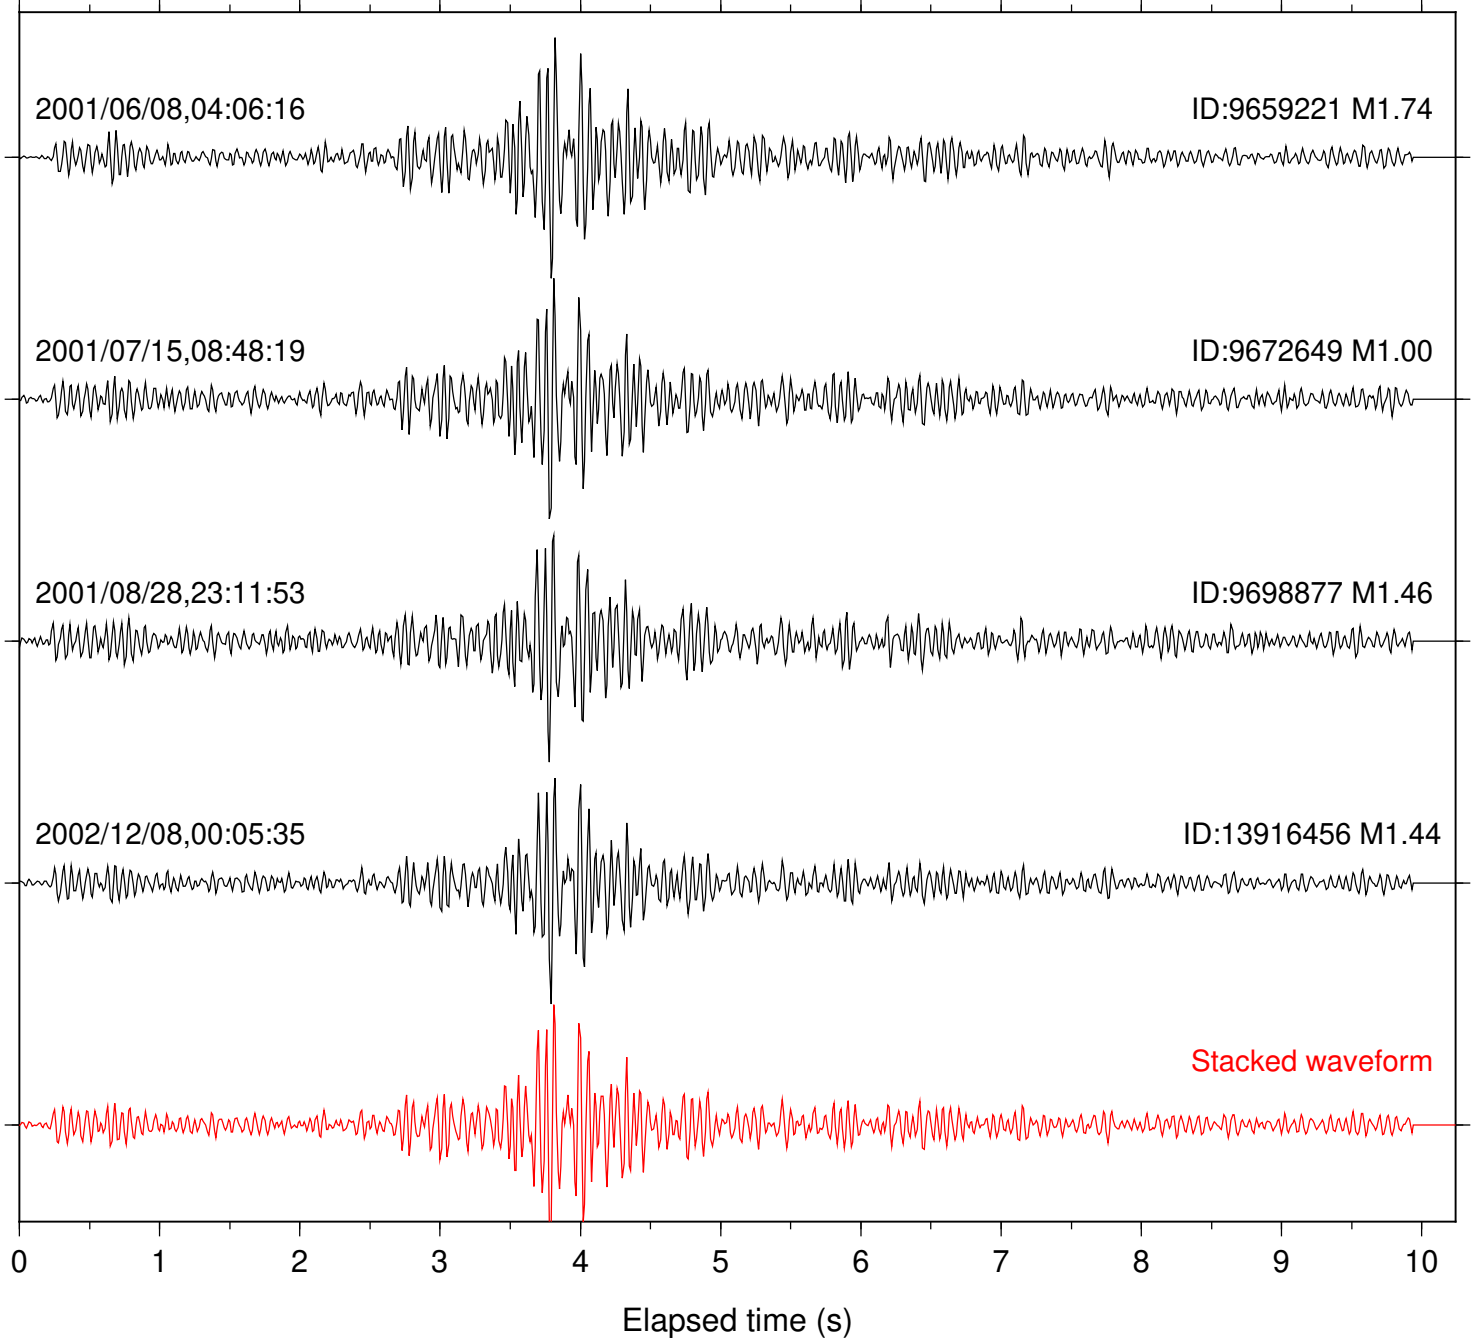

Station: AGA Com: HHZ

Focal depth: 11.67 km

Station: BAC Com: EHZ

Focal depth: 11.67 km

Station: BZN Com: HHZ

Focal depth: 11.67 km

Station: DGR Com: HHZ

Focal depth: 11.67 km

Station: FRD Com: HHZ

Focal depth: 11.67 km

Station: HMT2 Com: HHZ

Focal depth: 11.67 km

Station: KNW Com: HHZ

Focal depth: 11.67 km

Station: LVA2 Com: HHZ

Focal depth: 11.90 km

Station: PFO Com: HHZ

Focal depth: 11.67 km

Station: POB2 Com: HHZ

Focal depth: 11.67 km

Station: RDM Com: HHZ

Focal depth: 11.67 km

Station: SND Com: HHZ

Focal depth: 11.67 km