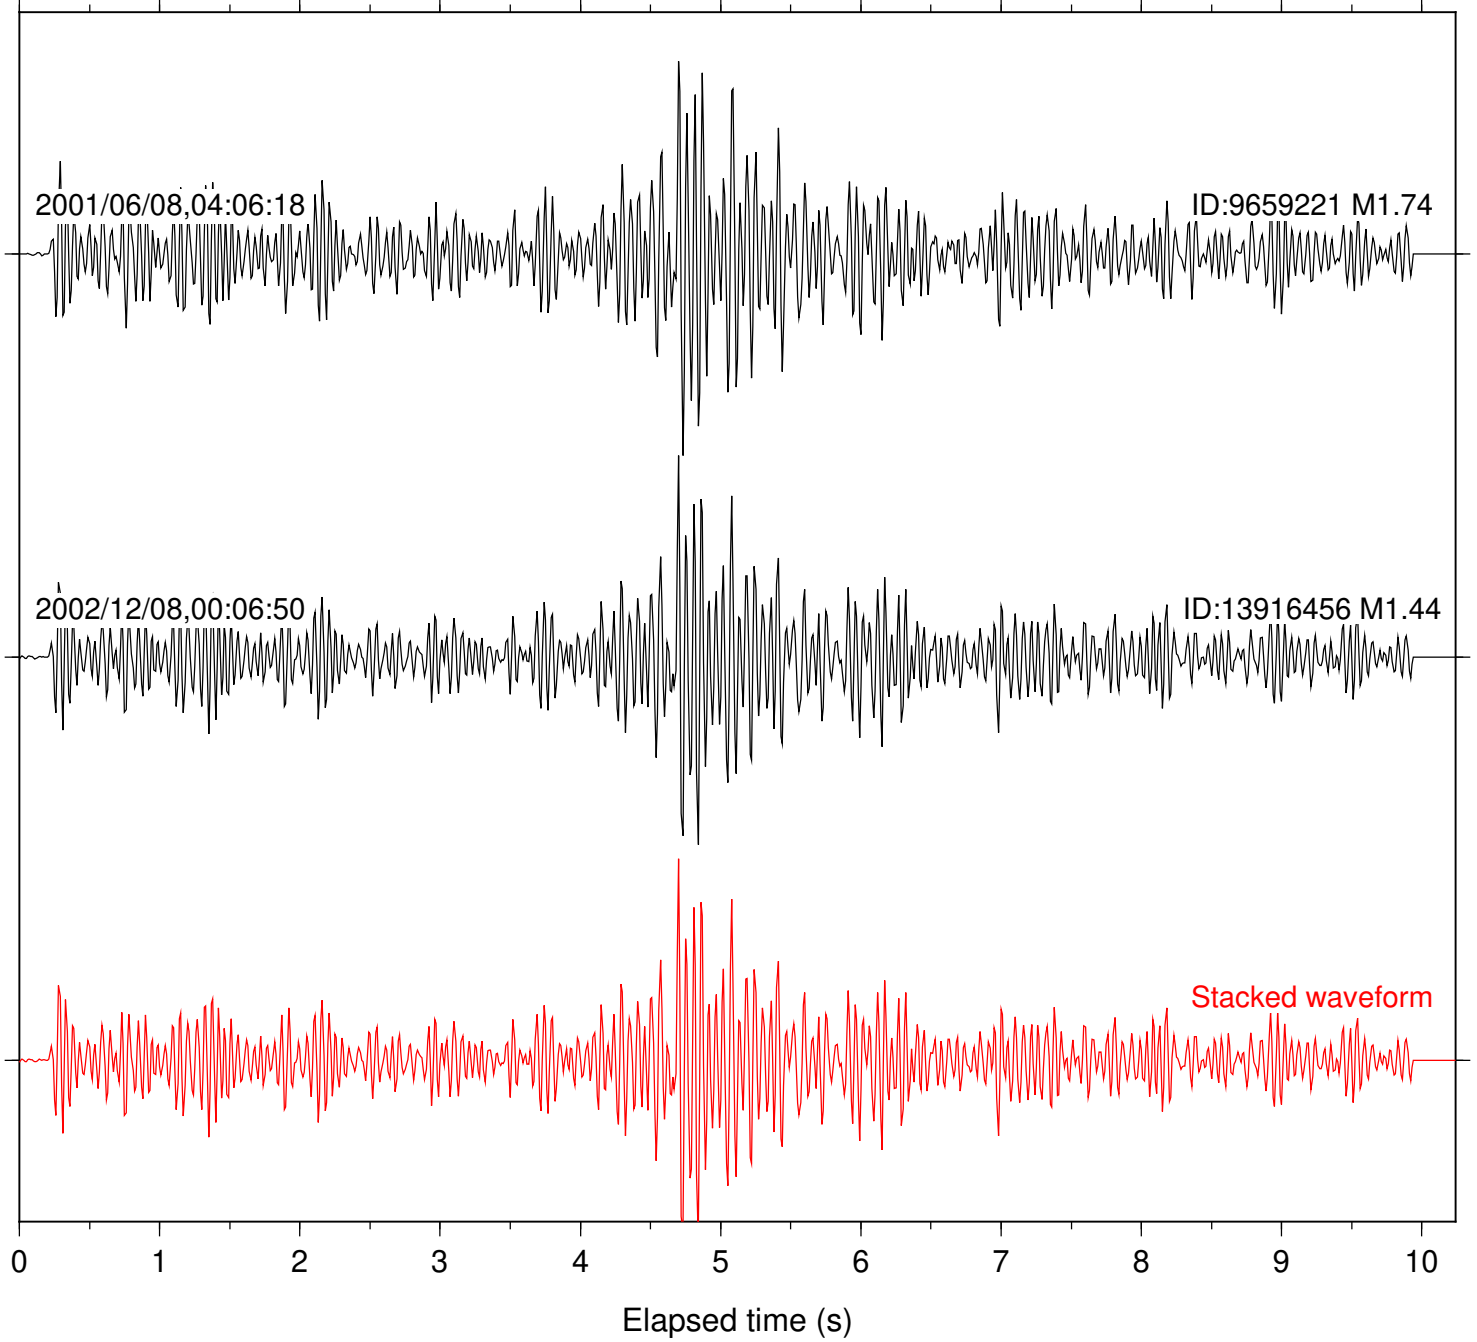

Station: AGA Com: HHZ

Focal depth: 11.67 km

Station: BAC Com: EHZ

Focal depth: 11.67 km

Station: BZN Com: HHZ

Focal depth: 11.67 km

Station: DGR Com: HHZ

Focal depth: 11.67 km

Station: FRD Com: HHZ

Focal depth: 11.67 km

Station: HMT2 Com: HHZ

Focal depth: 11.67 km

Station: KNW Com: HHZ

Focal depth: 11.67 km

Station: LVA2 Com: HHZ

Focal depth: 11.90 km

Station: PFO Com: HHZ

Focal depth: 11.67 km

Station: POB2 Com: HHZ

Focal depth: 11.67 km

Station: RDM Com: HHZ

Focal depth: 11.67 km

Station: SND Com: HHZ

Focal depth: 11.67 km