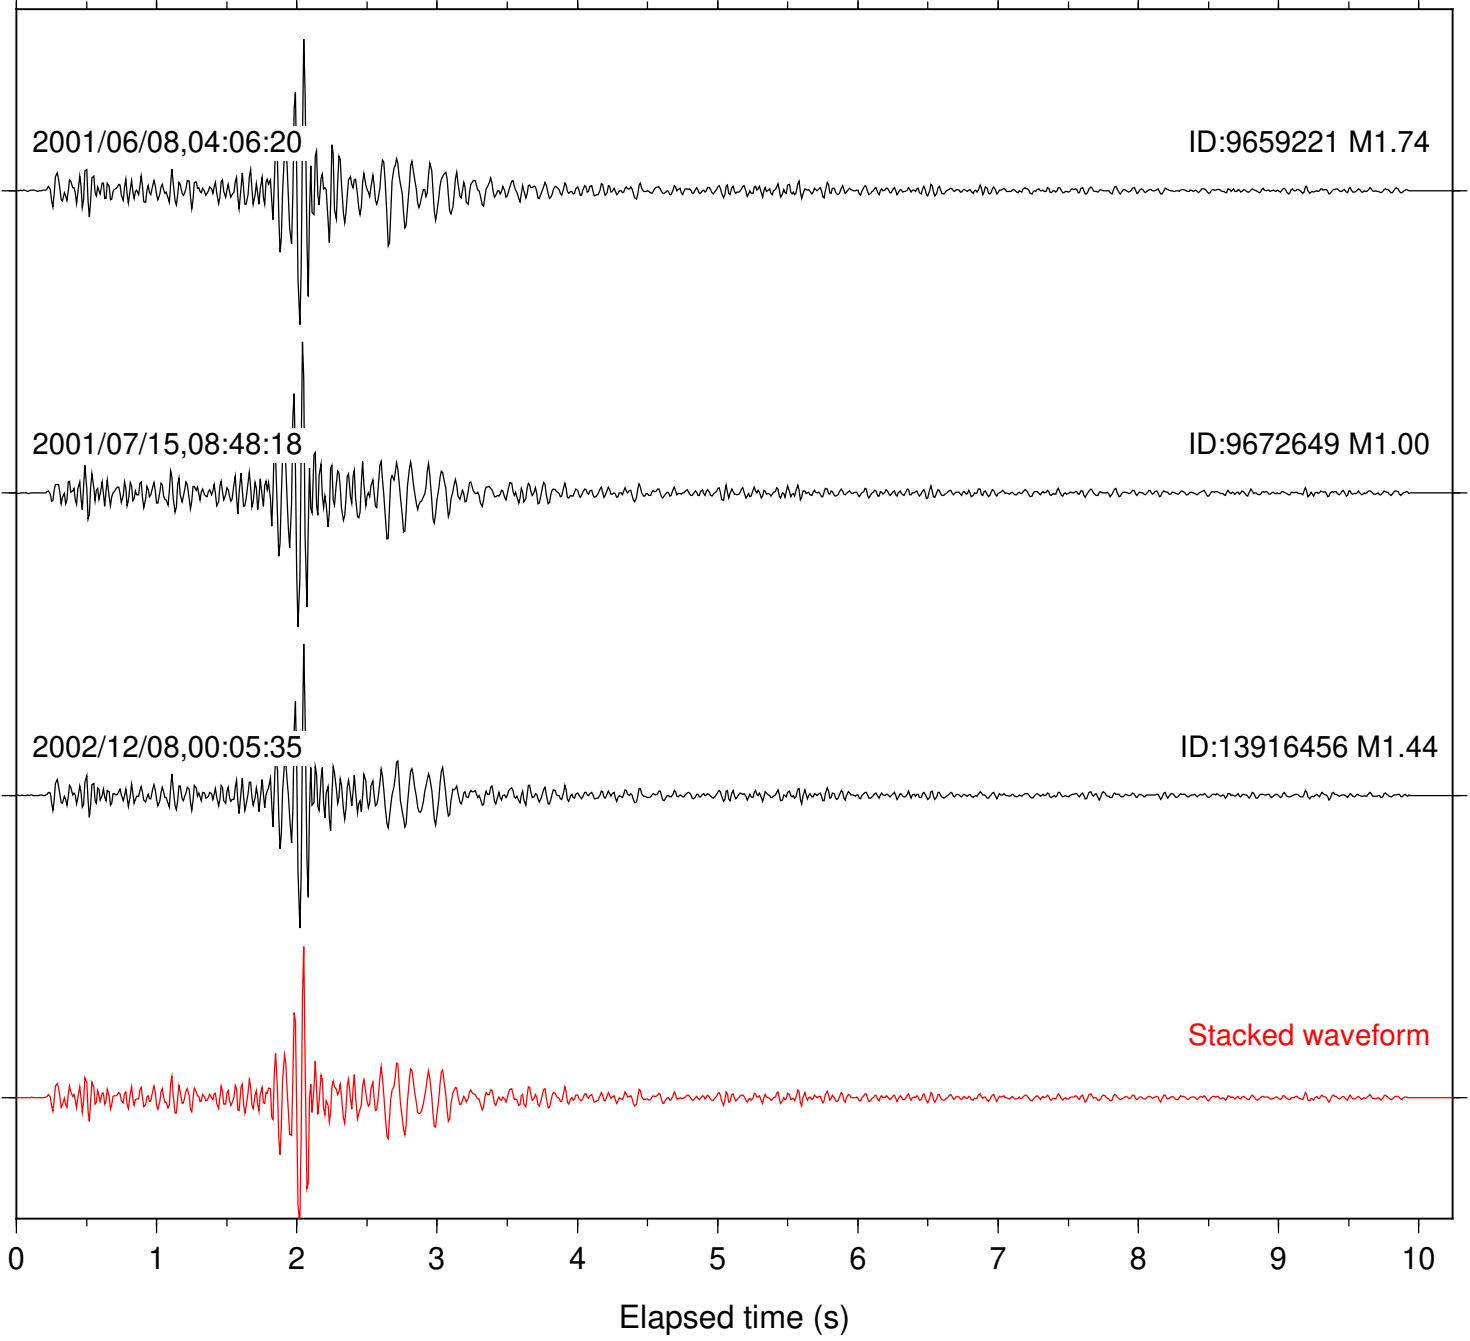

Station: AGA Com: HHZ

Focal depth: 11.67 km

Station: BAC Com: EHZ

Focal depth: 11.67 km

Station: BZN Com: HHZ

Focal depth: 11.67 km

Station: DGR Com: HHZ

Focal depth: 11.67 km

Station: FRD Com: HHZ

Focal depth: 11.67 km

Station: HMT2 Com: HHZ

Focal depth: 11.67 km

Station: KNW Com: HHZ

Focal depth: 11.67 km

Station: LVA2 Com: HHZ

Focal depth: 11.90 km

Station: PFO Com: HHZ

Focal depth: 11.67 km

Station: POB2 Com: HHZ

Focal depth: 11.67 km

Station: RDM Com: HHZ

Focal depth: 11.67 km

Station: SND Com: HHZ

Focal depth: 11.67 km