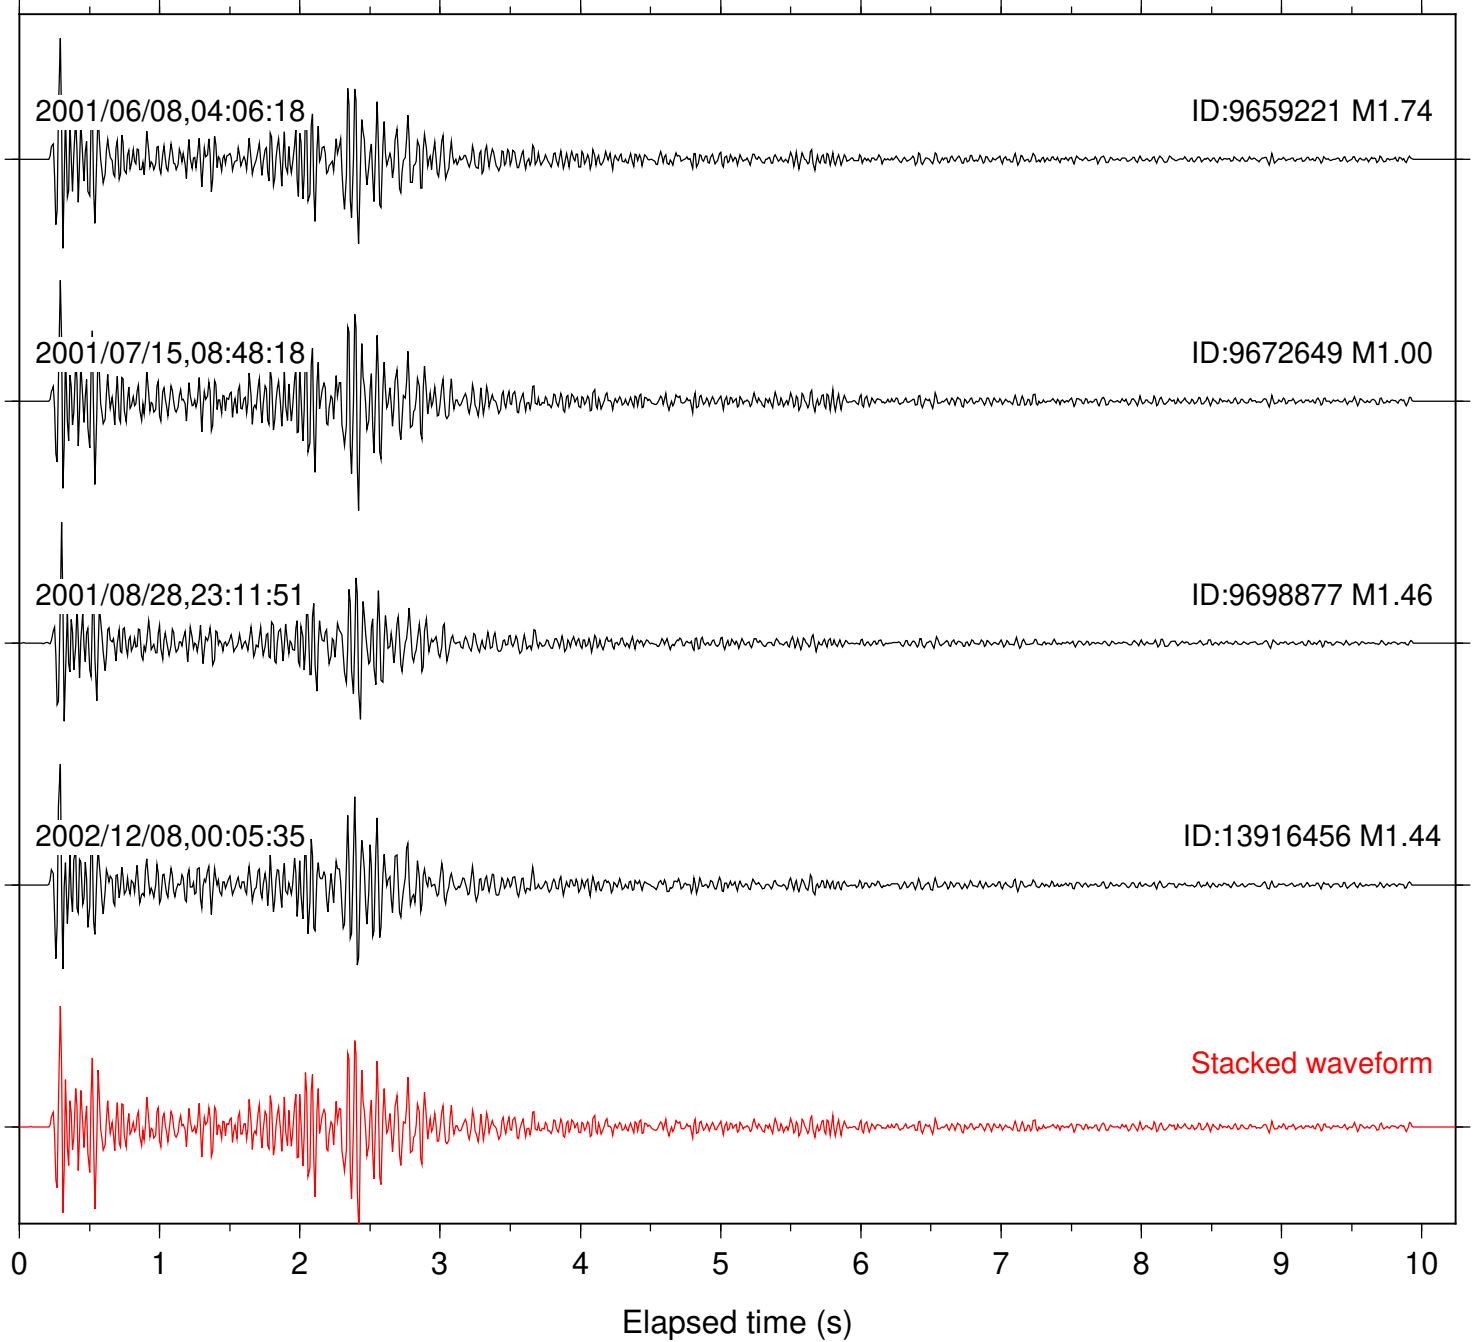

Station: AGA Com: HHZ

Focal depth: 11.67 km

Station: BAC Com: EHZ

Focal depth: 11.67 km

Station: BZN Com: HHZ

Focal depth: 11.67 km

Station: DGR Com: HHZ

Focal depth: 11.67 km

Station: FRD Com: HHZ

Focal depth: 11.67 km

Station: HMT2 Com: HHZ

Focal depth: 11.67 km

Station: KNW Com: HHZ

Focal depth: 11.67 km

Station: LVA2 Com: HHZ

Focal depth: 11.90 km

Station: PFO Com: HHZ

Focal depth: 11.67 km

Station: POB2 Com: HHZ

Focal depth: 11.67 km

Station: RDM Com: HHZ

Focal depth: 11.67 km

Station: SND Com: HHZ

Focal depth: 11.67 km