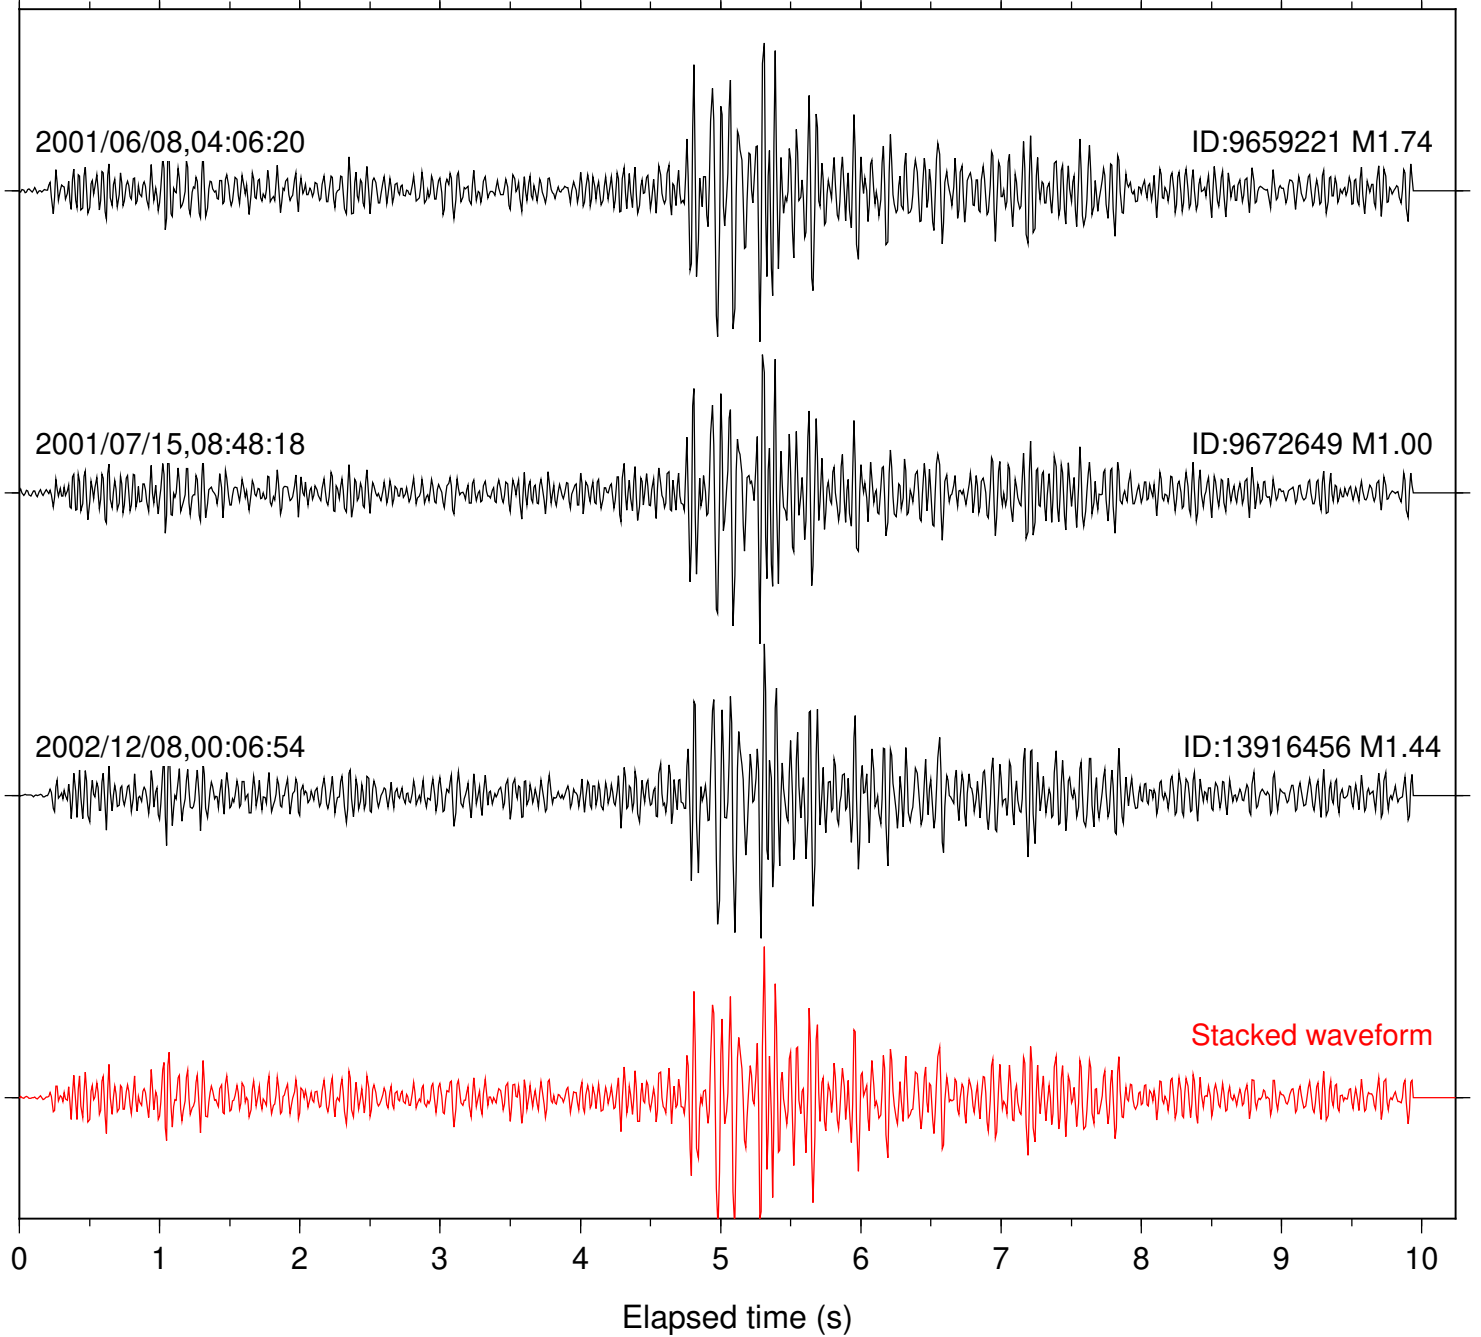

Station: AGA Com: HHZ

Focal depth: 11.67 km

Station: BAC Com: EHZ

Focal depth: 11.67 km

Station: BZN Com: HHZ

Focal depth: 11.67 km

Station: DGR Com: HHZ

Focal depth: 11.67 km

Station: FRD Com: HHZ

Focal depth: 11.67 km

Station: HMT2 Com: HHZ

Focal depth: 11.67 km

Station: KNW Com: HHZ

Focal depth: 11.67 km

Station: LVA2 Com: HHZ

Focal depth: 11.90 km

Station: PFO Com: HHZ

Focal depth: 11.67 km

Station: POB2 Com: HHZ

Focal depth: 11.67 km

Station: RDM Com: HHZ

Focal depth: 11.67 km

Station: SND Com: HHZ

Focal depth: 11.67 km