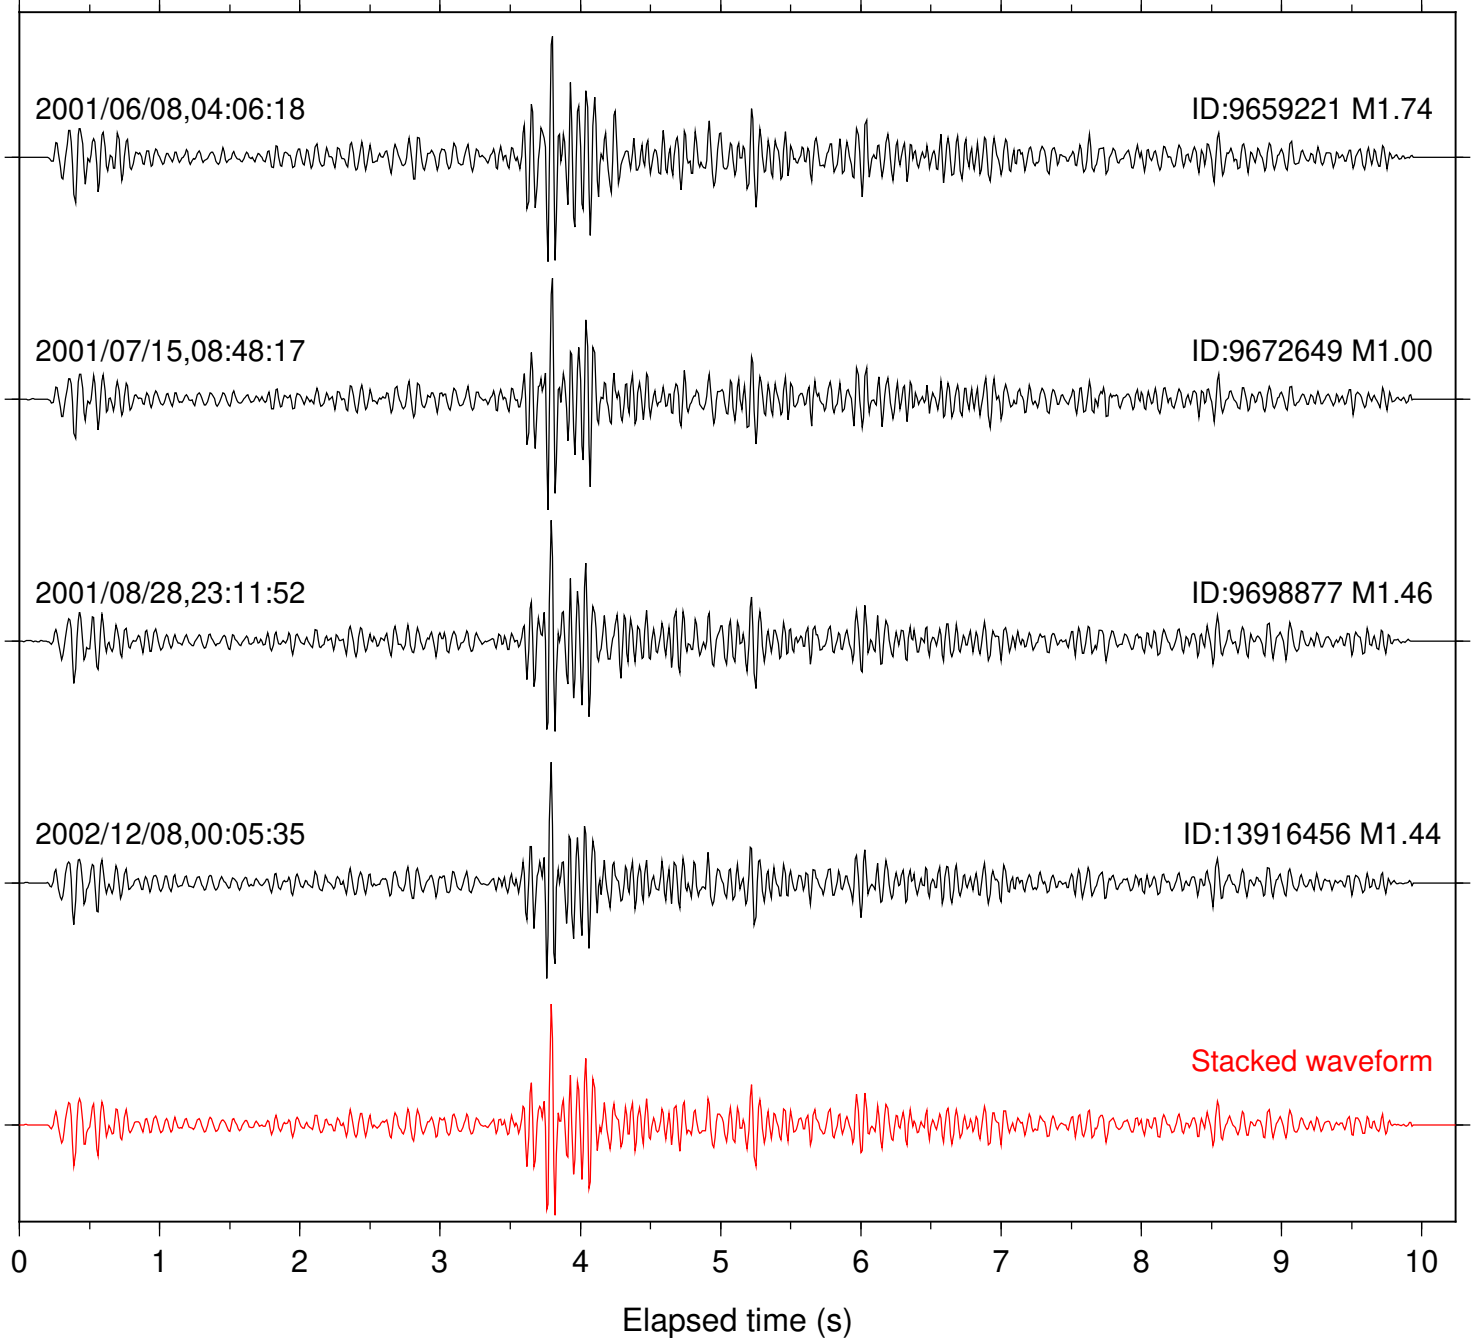

Station: AGA Com: HHZ

Focal depth: 11.67 km

Station: BAC Com: EHZ

Focal depth: 11.67 km

Station: BZN Com: HHZ

Focal depth: 11.67 km

Station: DGR Com: HHZ

Focal depth: 11.67 km

Station: FRD Com: HHZ

Focal depth: 11.67 km

Station: HMT2 Com: HHZ

Focal depth: 11.67 km

Station: KNW Com: HHZ

Focal depth: 11.67 km

Station: LVA2 Com: HHZ

Focal depth: 11.90 km

Station: PFO Com: HHZ

Focal depth: 11.67 km

Station: POB2 Com: HHZ

Focal depth: 11.67 km

Station: RDM Com: HHZ

Focal depth: 11.67 km

Station: SND Com: HHZ

Focal depth: 11.67 km