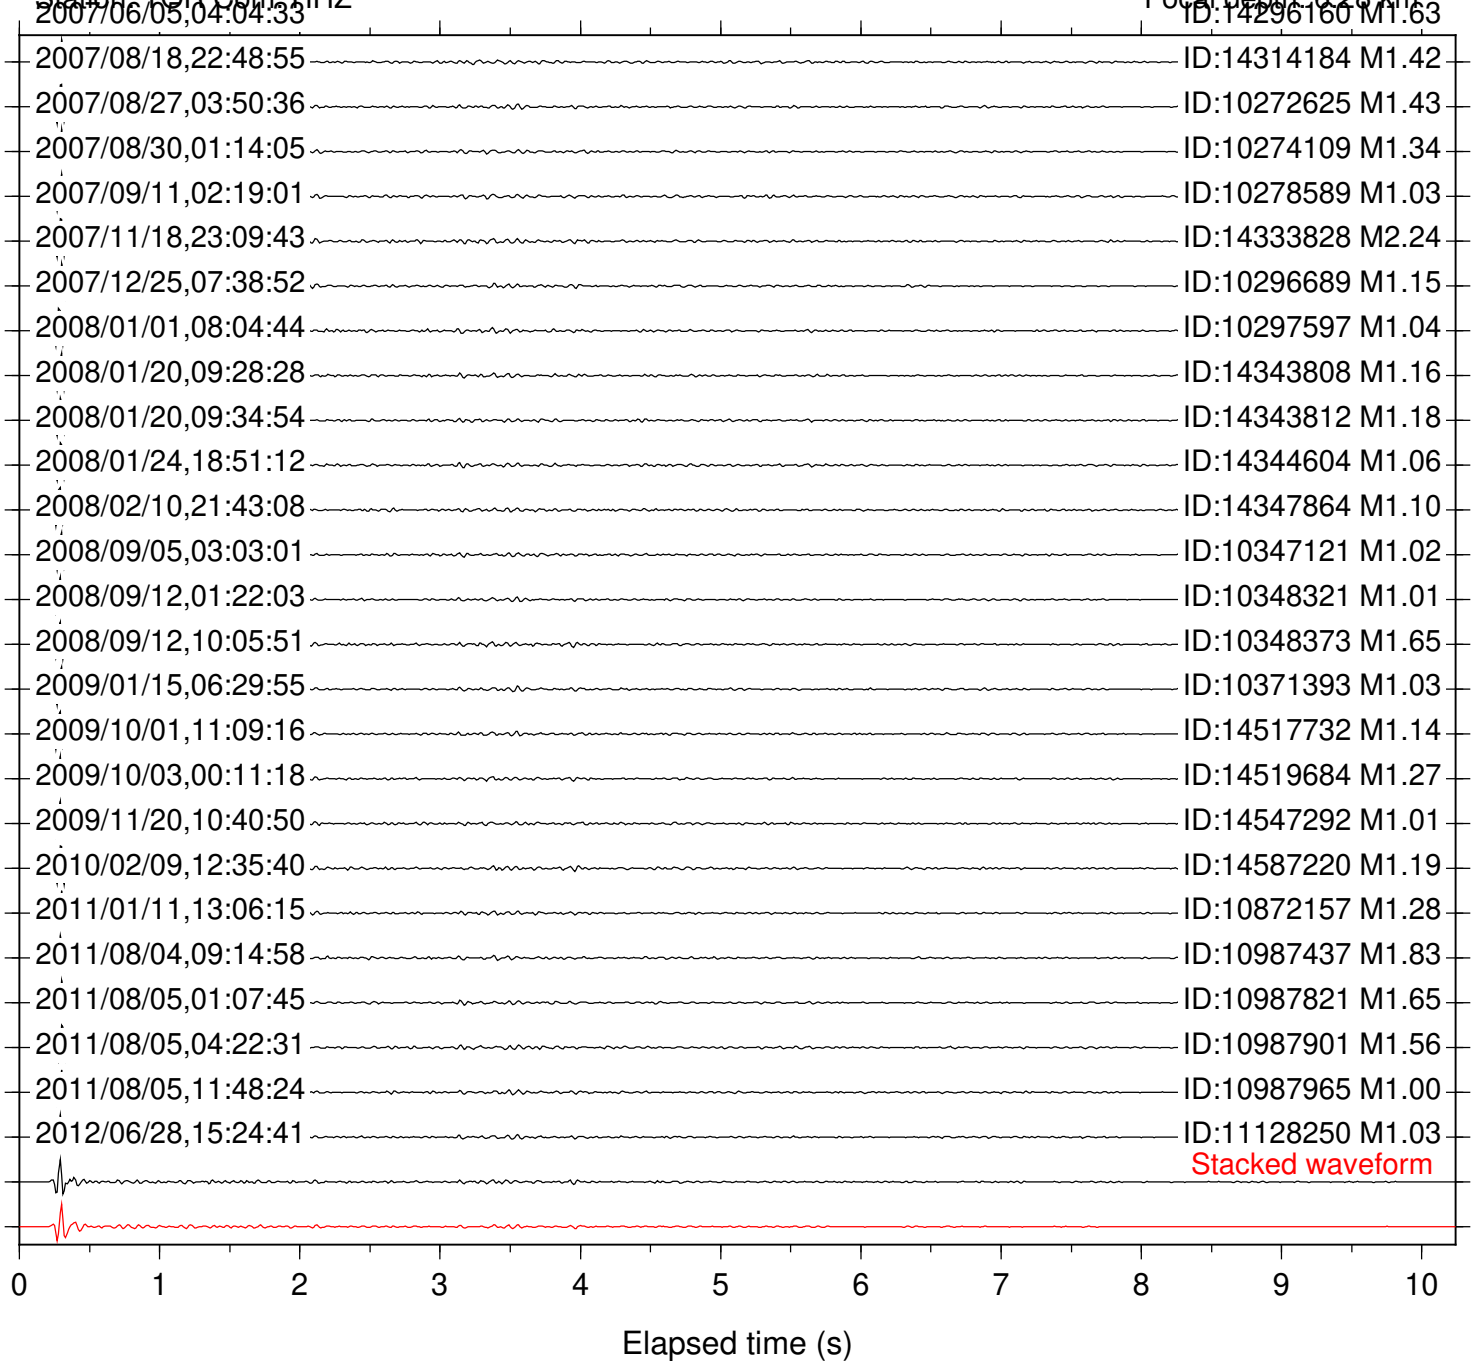

Focal depth: 6.24 km

2001/04/27,18:28:47

ID:9648405 M1.61

2004/06/01,20:01:56

ID:10014909 M1.01

2005/10/30,17:08:42

ID:10150829 M1.02

2005/10/30,17:44:49

Station: RDM Com: HHZ

Focal depth: 6.24 km

Station: RRSP Com: HHZ

Focal depth: 6.24 km

Station: SND Com: HHZ
2001/04/27,18:28:48

Focal depth: 6.24 km
ID:9648405 M1.61

Station: TMSP Com: HHZ

Focal depth: 6.24 km

Station: TOR Com: HHZ

Focal depth: 6.28 km

Station: TRO Com: HHZ

Focal depth: 6.37 km