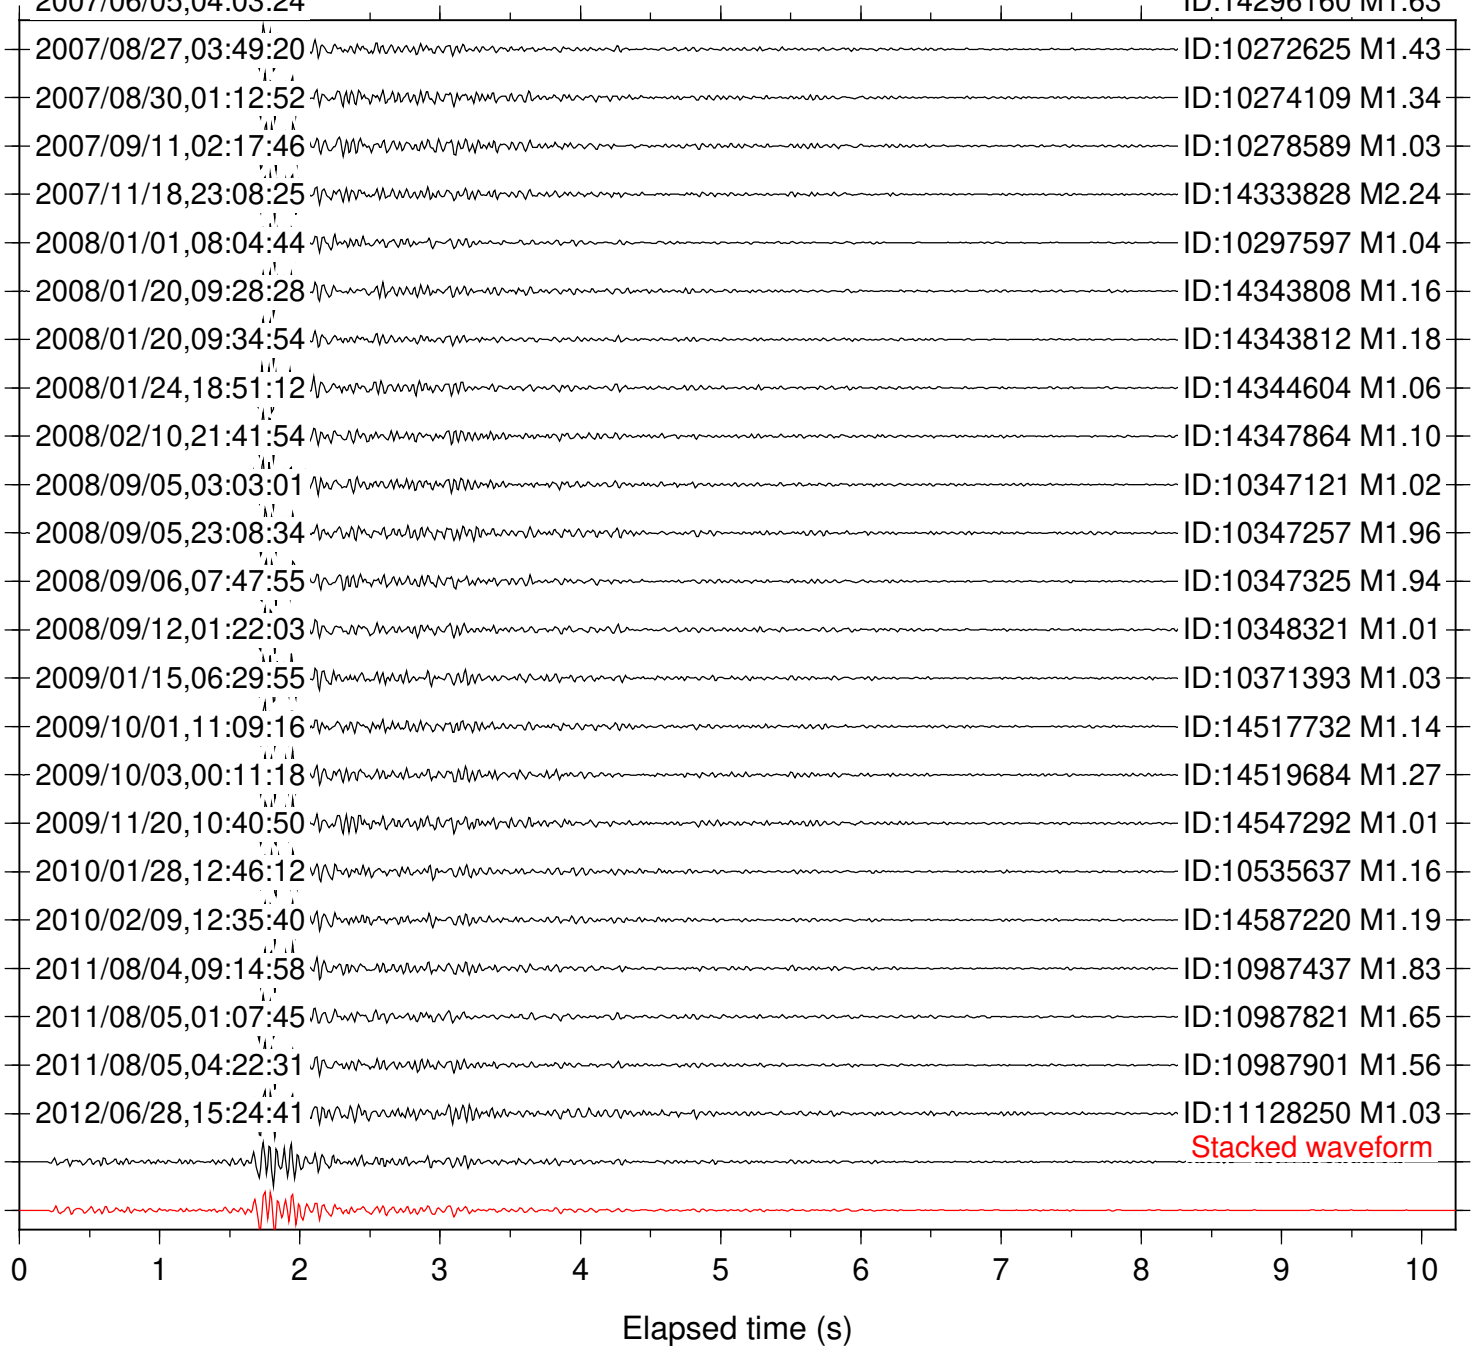

Station: B081 Com: EHZ

Focal depth: 6.24 km

Station: P082 Com: EHZ

Focal depth: 6.24 km

Station: B084 Com; EHZ

Focal depth: 6.24 km

Station: R086 Com: EHZ

Focal depth: 6.28 km

Station: B087, Com: EHZ

Focal depth: 6.24 km

Stacked waveform

Elapsed time (s)

Station: B088 Com: EHZ

Focal depth: 6.19 km

Station: B093 Com: EHZ

Focal depth: 6.24 km

Station: B946 Com: EHZ

Focal depth: 6.24 km

Station: BOR Com: HHZ

Focal depth: 6.37 km

Station: BZN Com: HHZ

Focal depth: 6.24 km

Station: CRY Com: HHZ

Focal depth: 6.24 km

Focal depth: 6.24 km

2001/04/27,18:28:47

ID:9648405 M1.61

2004/06/01,20:01:56

ID:10014909 M1.01

2005/10/30,17:08:42

ID:10150829 M1.02

2005/10/30,17:44:49