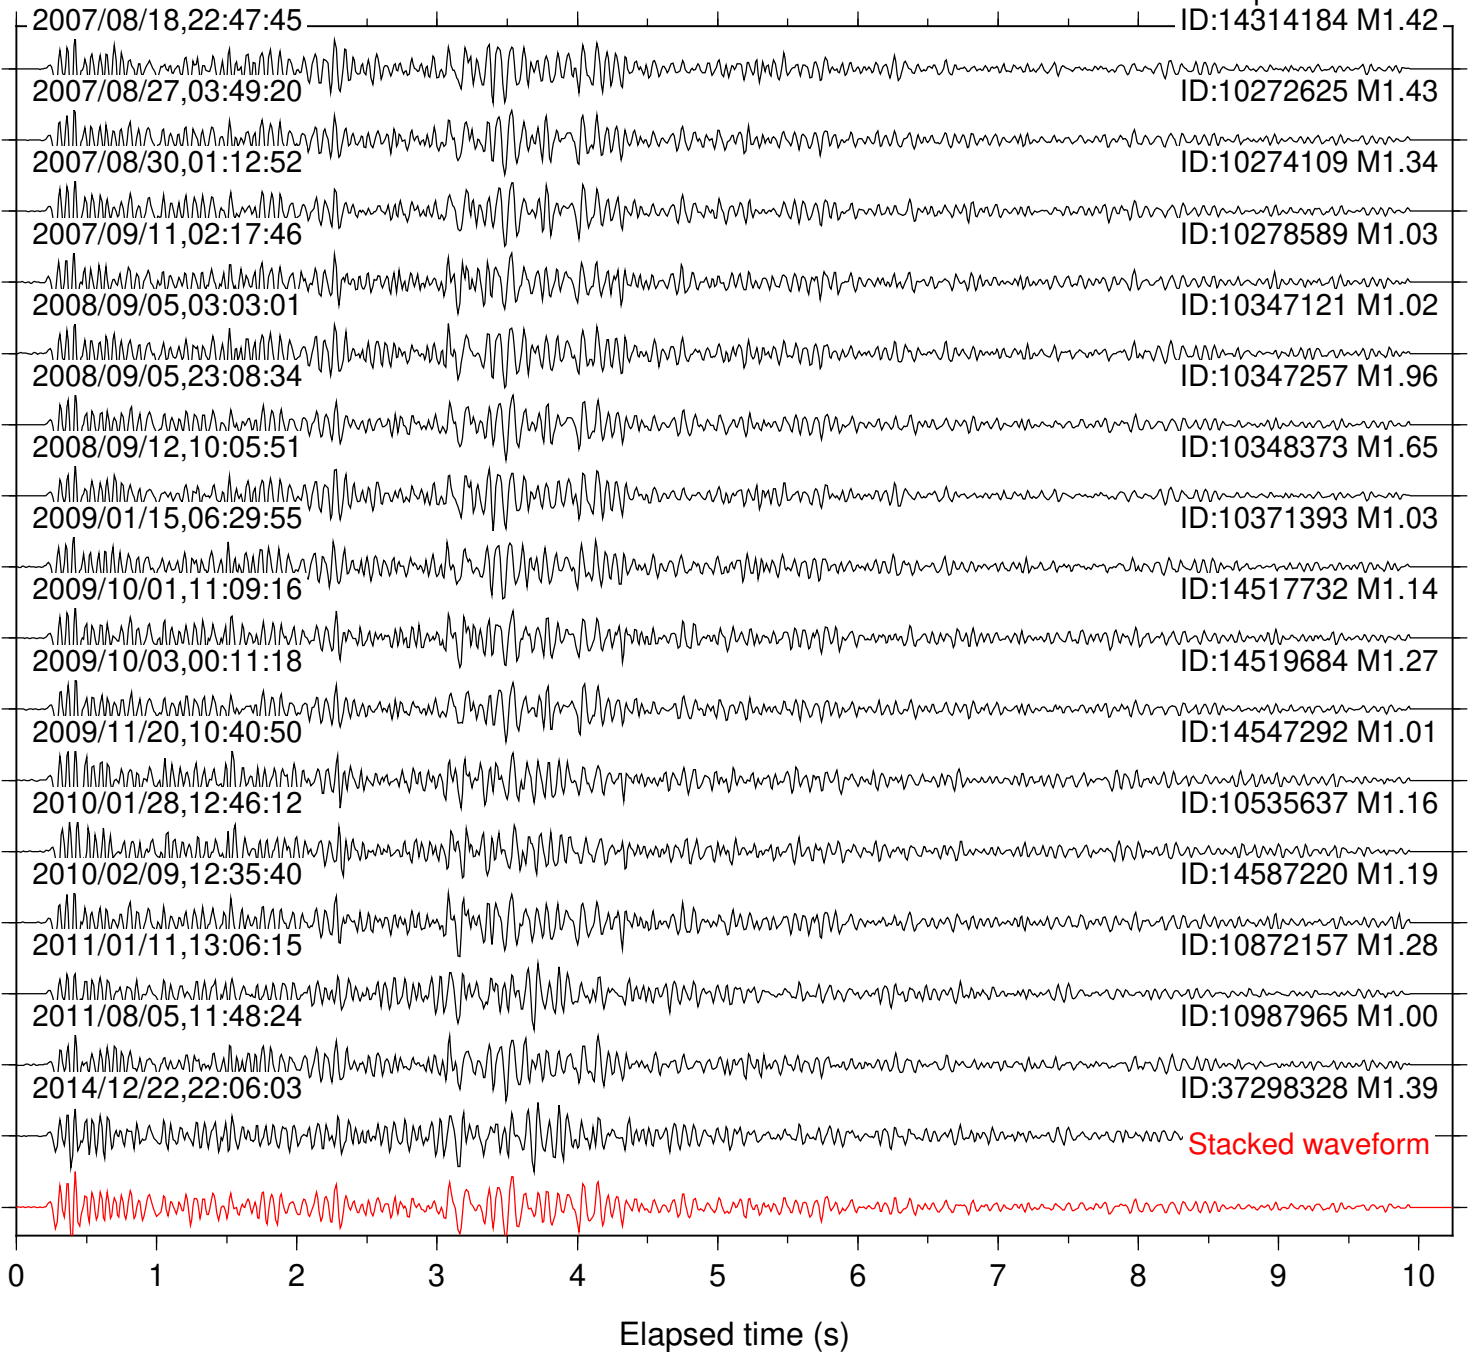

Station: B087, Com: EHZ

Focal depth: 6.24 km

Stacked waveform

Elapsed time (s)

Station: B088 Com: EHZ

Focal depth: 6.19 km

Station: B093 Com: EHZ

Focal depth: 6.24 km

Station: DNR Com: HHZ

Focal depth: 6.58 km

Station: FRD Com 4HZ

Focal depth: 6.24 km

Stacked waveform

Station: KNW Com: HHZ

Focal depth: 6.24 km

Station: LVA2 Com: HHZ

Focal depth: 6.24 km

2001/04/27,18:28:47

ID:9648405 M1.61

2004/06/01,20:01:56

ID:10014909 M1.01

2005/10/30,17:08:42

ID:10150829 M1.02

2005/10/30,17:44:49

Station: TOR Com: HHZ

Focal depth: 6.28 km

Station: TRO Com: HHZ

Focal depth: 6.37 km