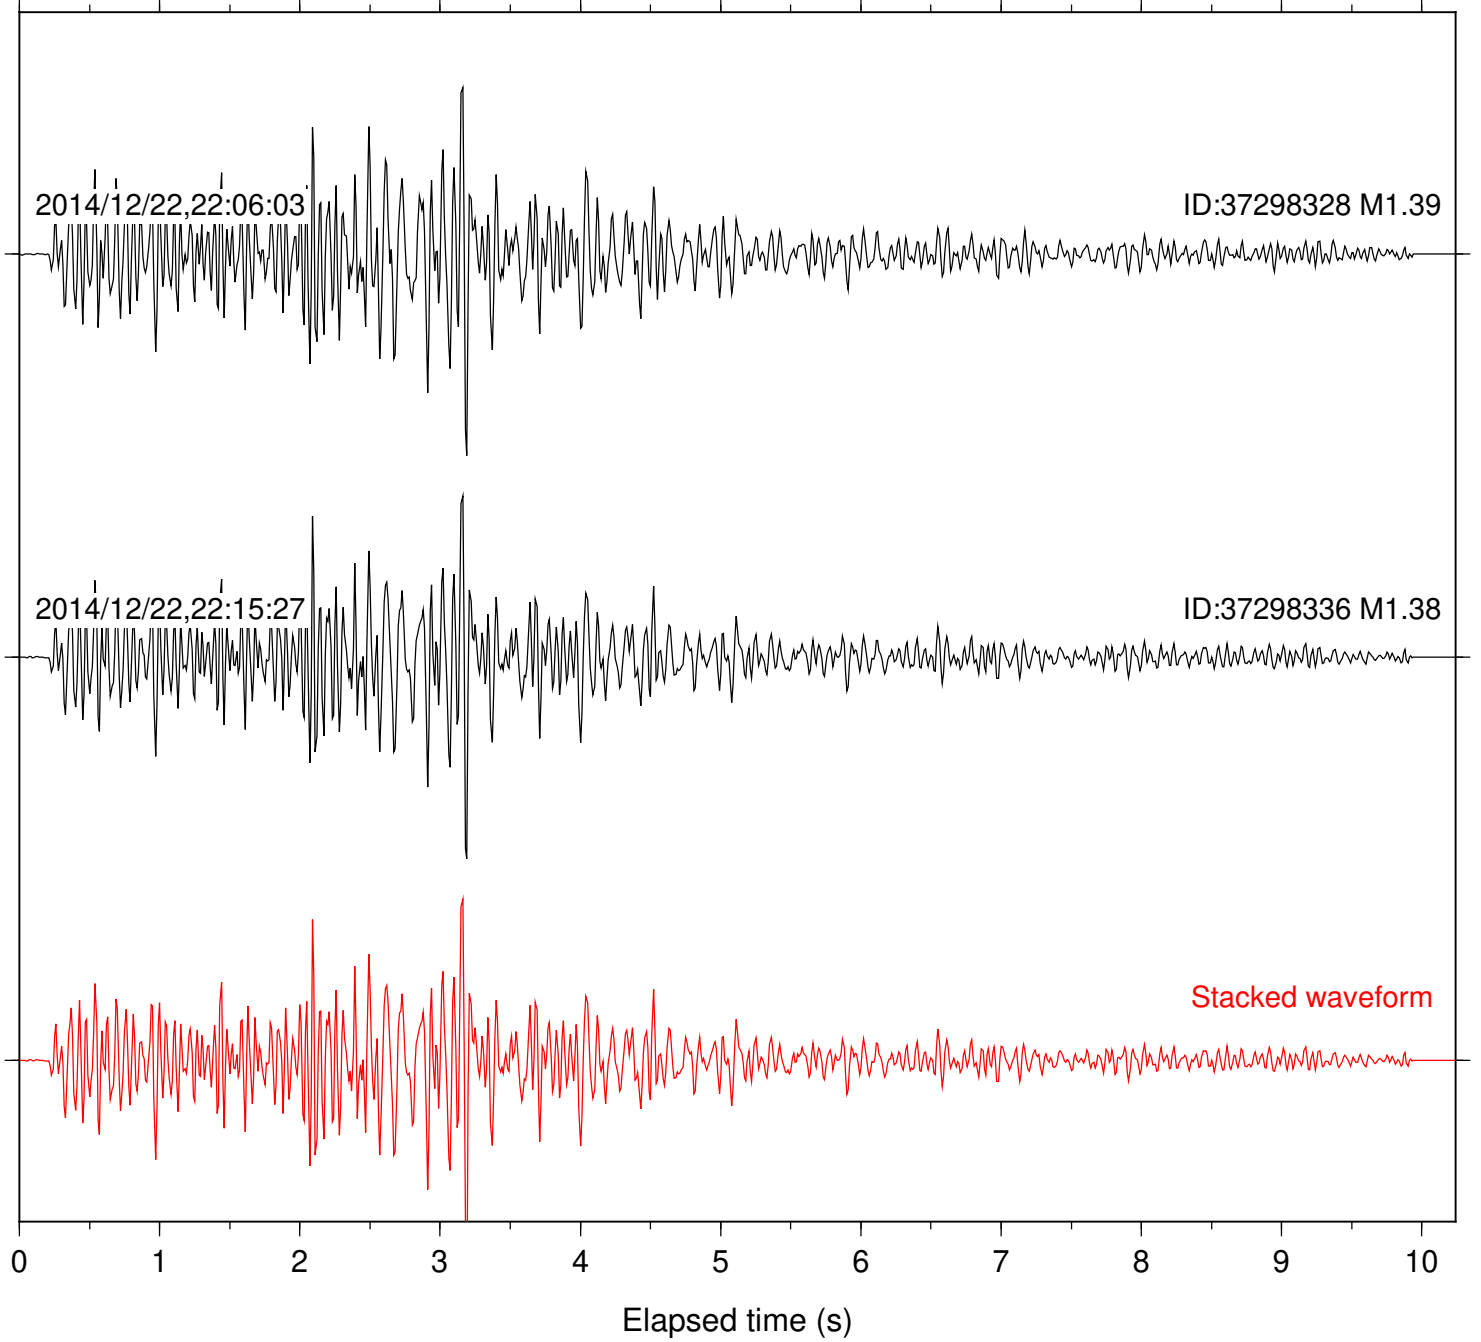

Station: B946 Com: EHZ

Focal depth: 6.24 km