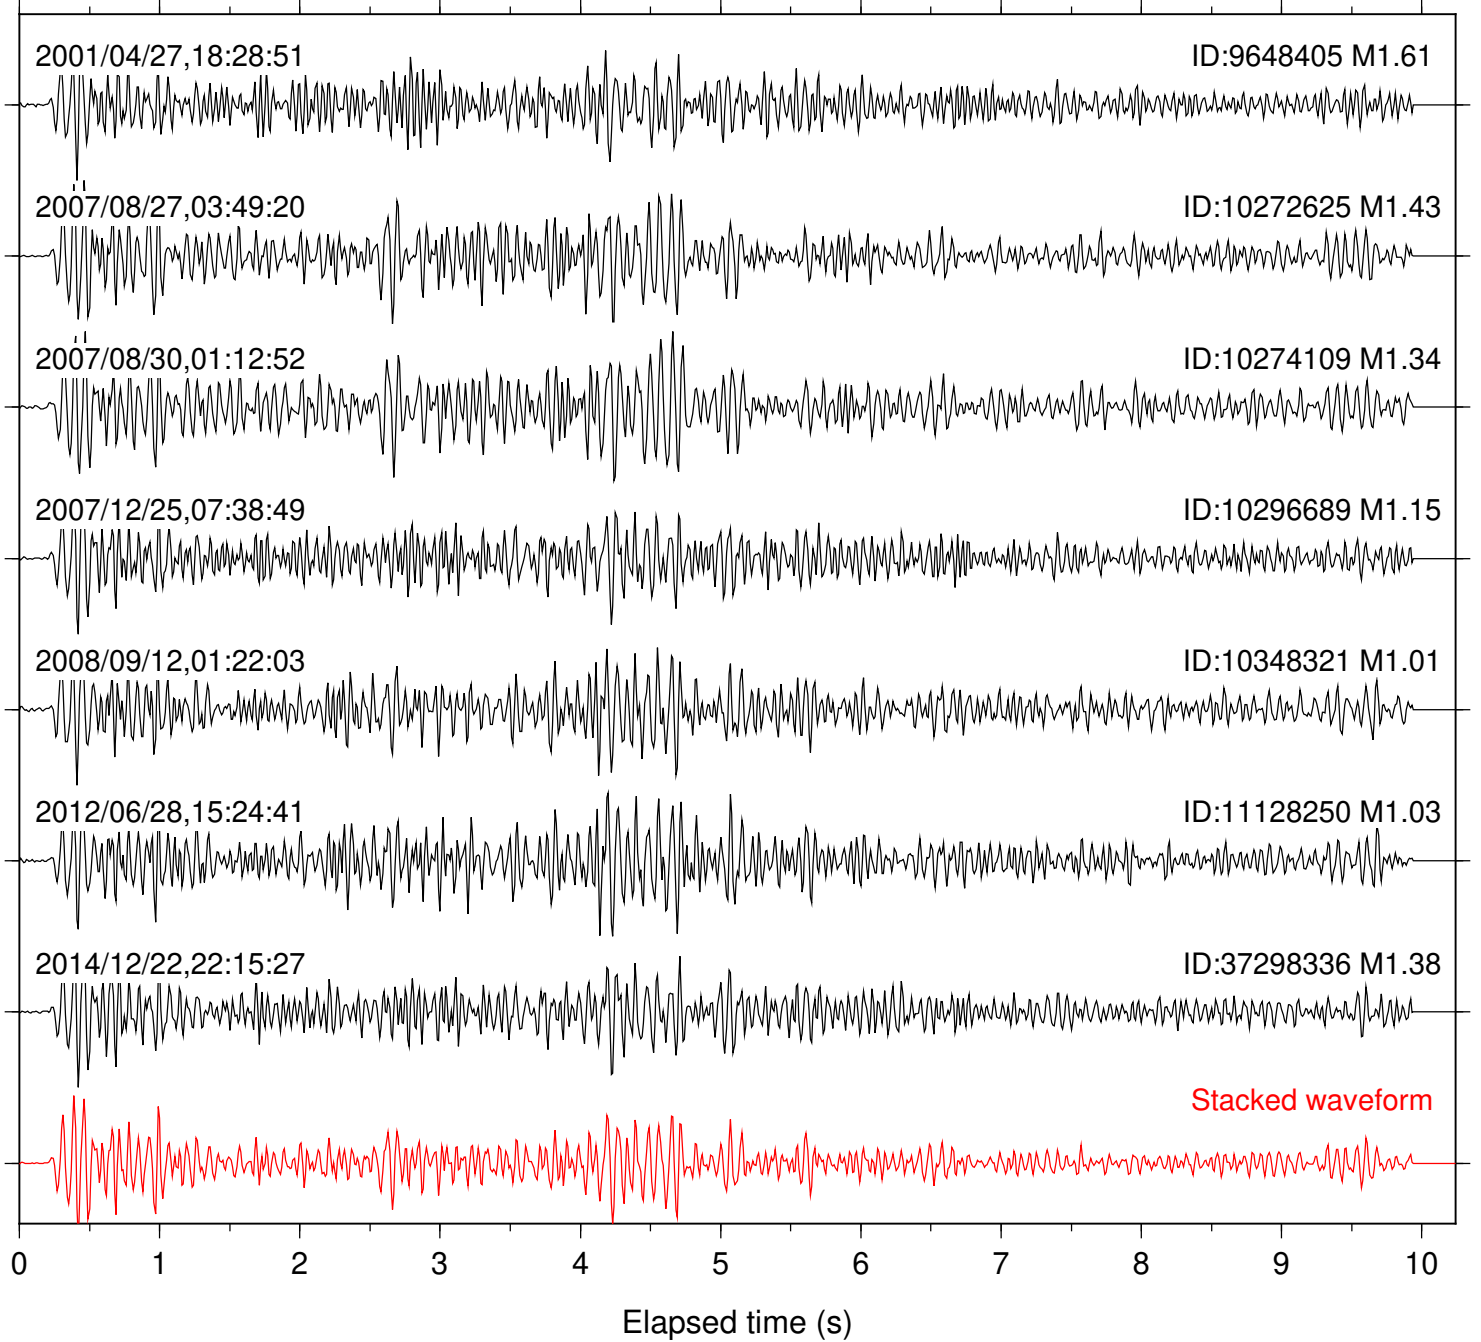

Station: B946 Com: EHZ

Focal depth: 6.24 km

Station: BOR Com: HHZ

Focal depth: 6.37 km

Station: BZN Com: HHZ

Focal depth: 6.24 km

Station: CRY Com: HHZ

Focal depth: 6.24 km

Station: DNR Com: HHZ

Focal depth: 6.58 km

Station: FRD Com 4HZ

Focal depth: 6.24 km

Stacked waveform

Station: KNW Com: HHZ

Focal depth: 6.24 km

Station: LVA2 Com: HHZ

Focal depth: 6.24 km

2001/04/27,18:28:47

ID:9648405 M1.61

2004/06/01,20:01:56

ID:10014909 M1.01

2005/10/30,17:08:42

ID:10150829 M1.02

2005/10/30,17:44:49

Station: TOR Com: HHZ

Focal depth: 6.28 km

Station: TRO Com: HHZ

Focal depth: 6.37 km