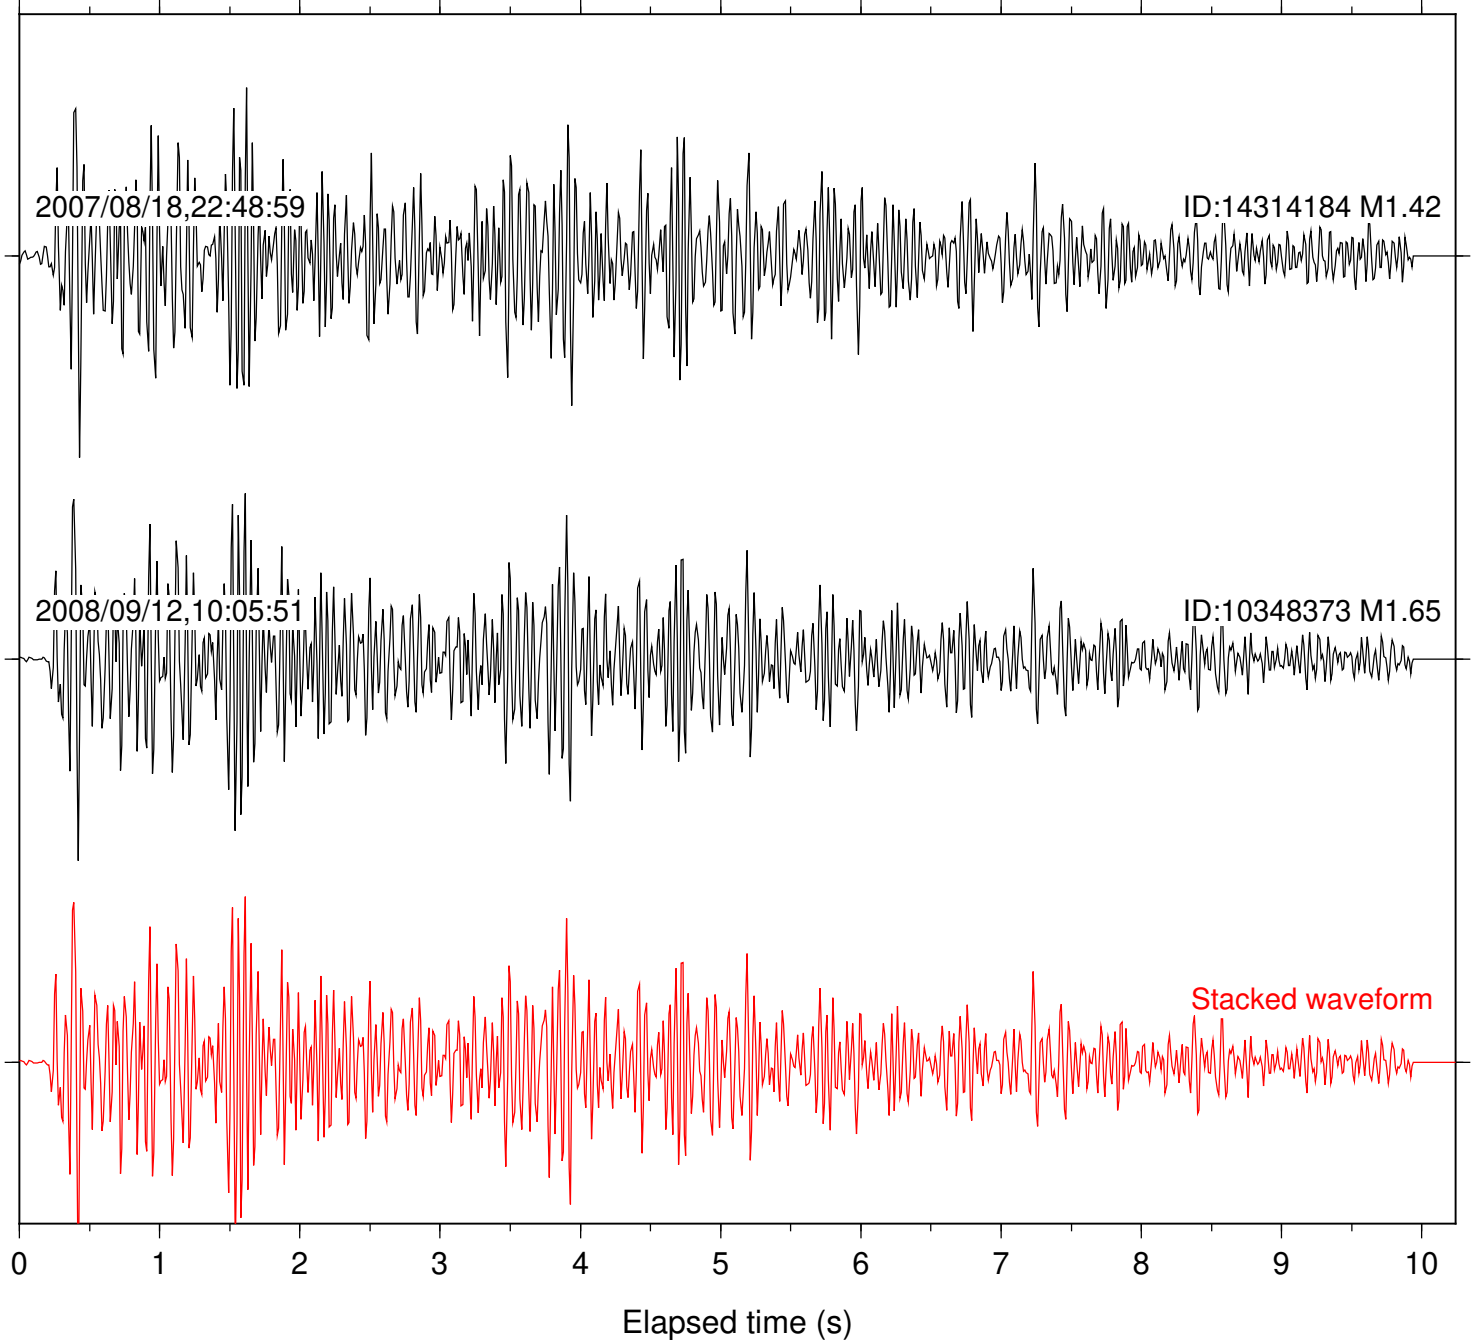

Station: BOR Com: HHZ

Focal depth: 6.37 km