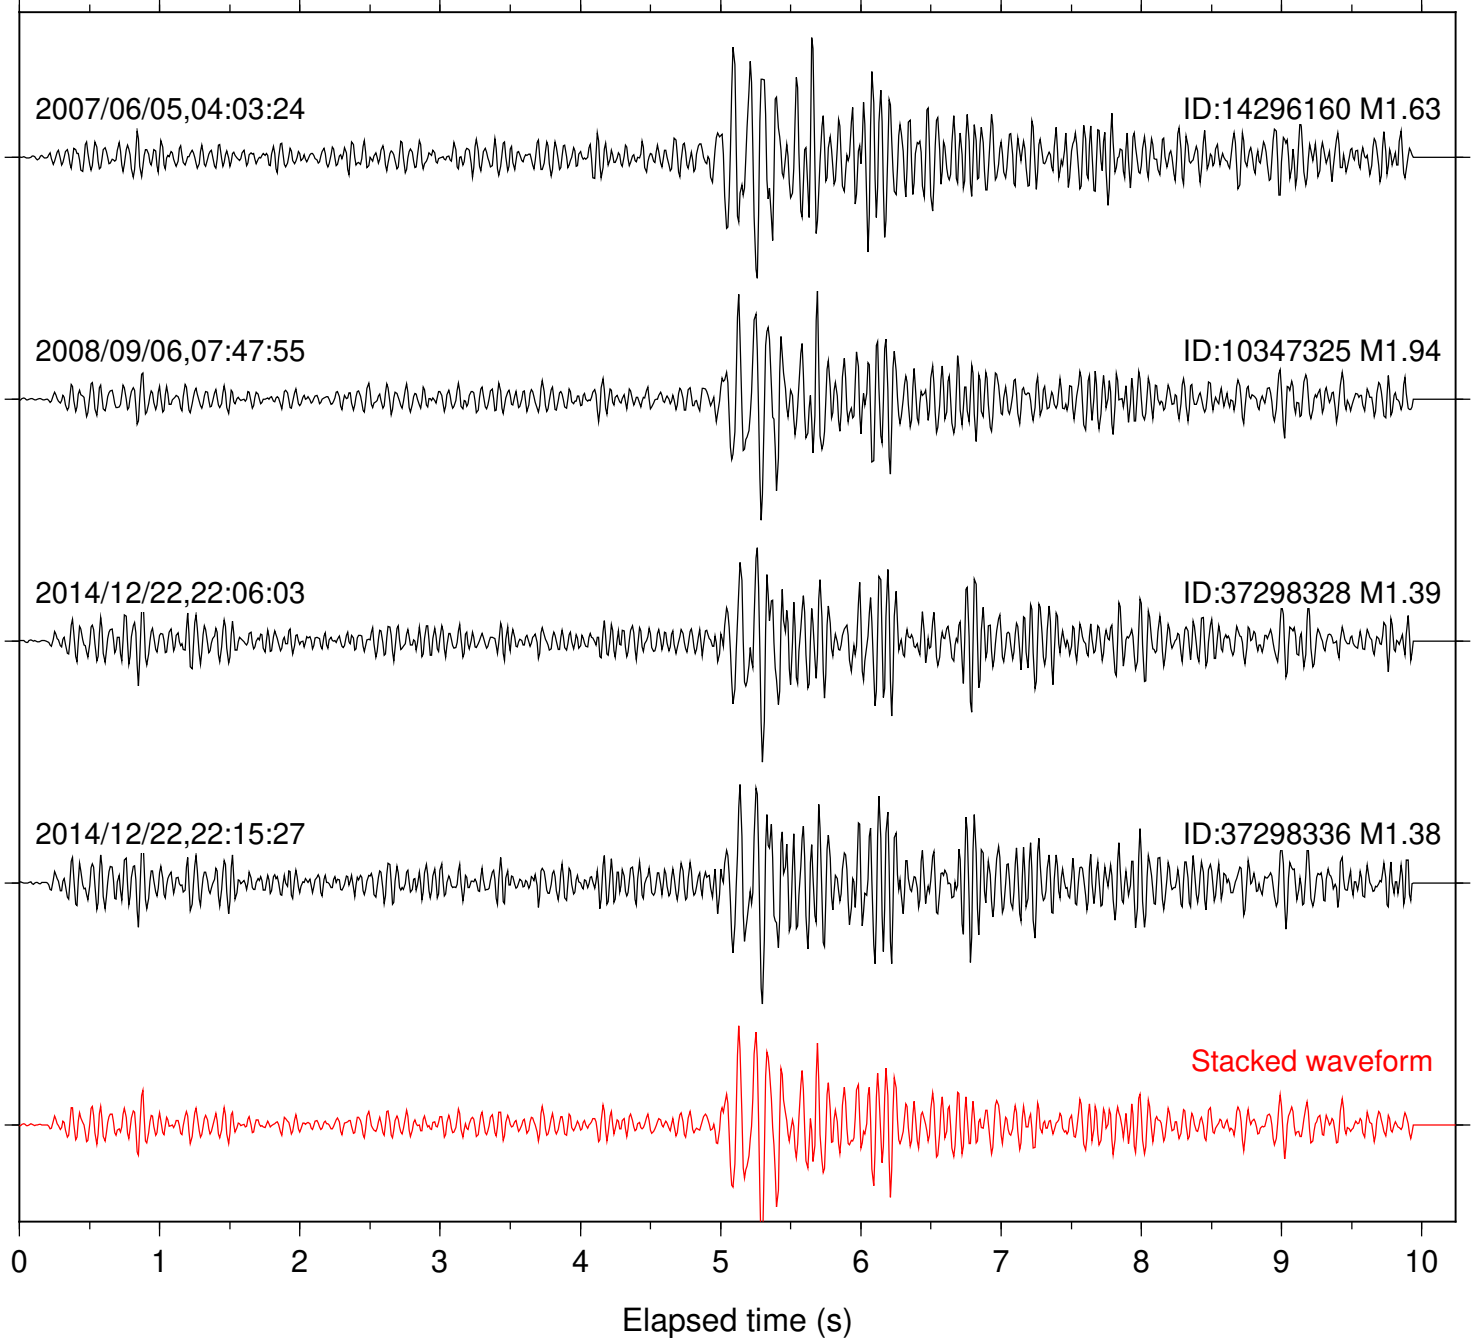

ID:37298336 M1.38

Stacked waveform

0 1 2 3 4 5 6 7 8 9 10

Elapsed time (s)

Station: PEO Com: HHZ

Focal depth: 6.24 km

Station: PMD Com: HHZ

Focal depth: 6.28 km

Station: RDM Com: HHZ

Focal depth: 6.24 km

Station: RRSP Com: HHZ

Focal depth: 6.24 km

Station: SND Com: HHZ
2001/04/27,18:28:48

Focal depth: 6.24 km
ID:9648405 M1.61

Station: TMSP Com: HHZ

Focal depth: 6.24 km

Station: TOR Com: HHZ

Focal depth: 6.28 km

Station: TRO Com: HHZ

Focal depth: 6.37 km