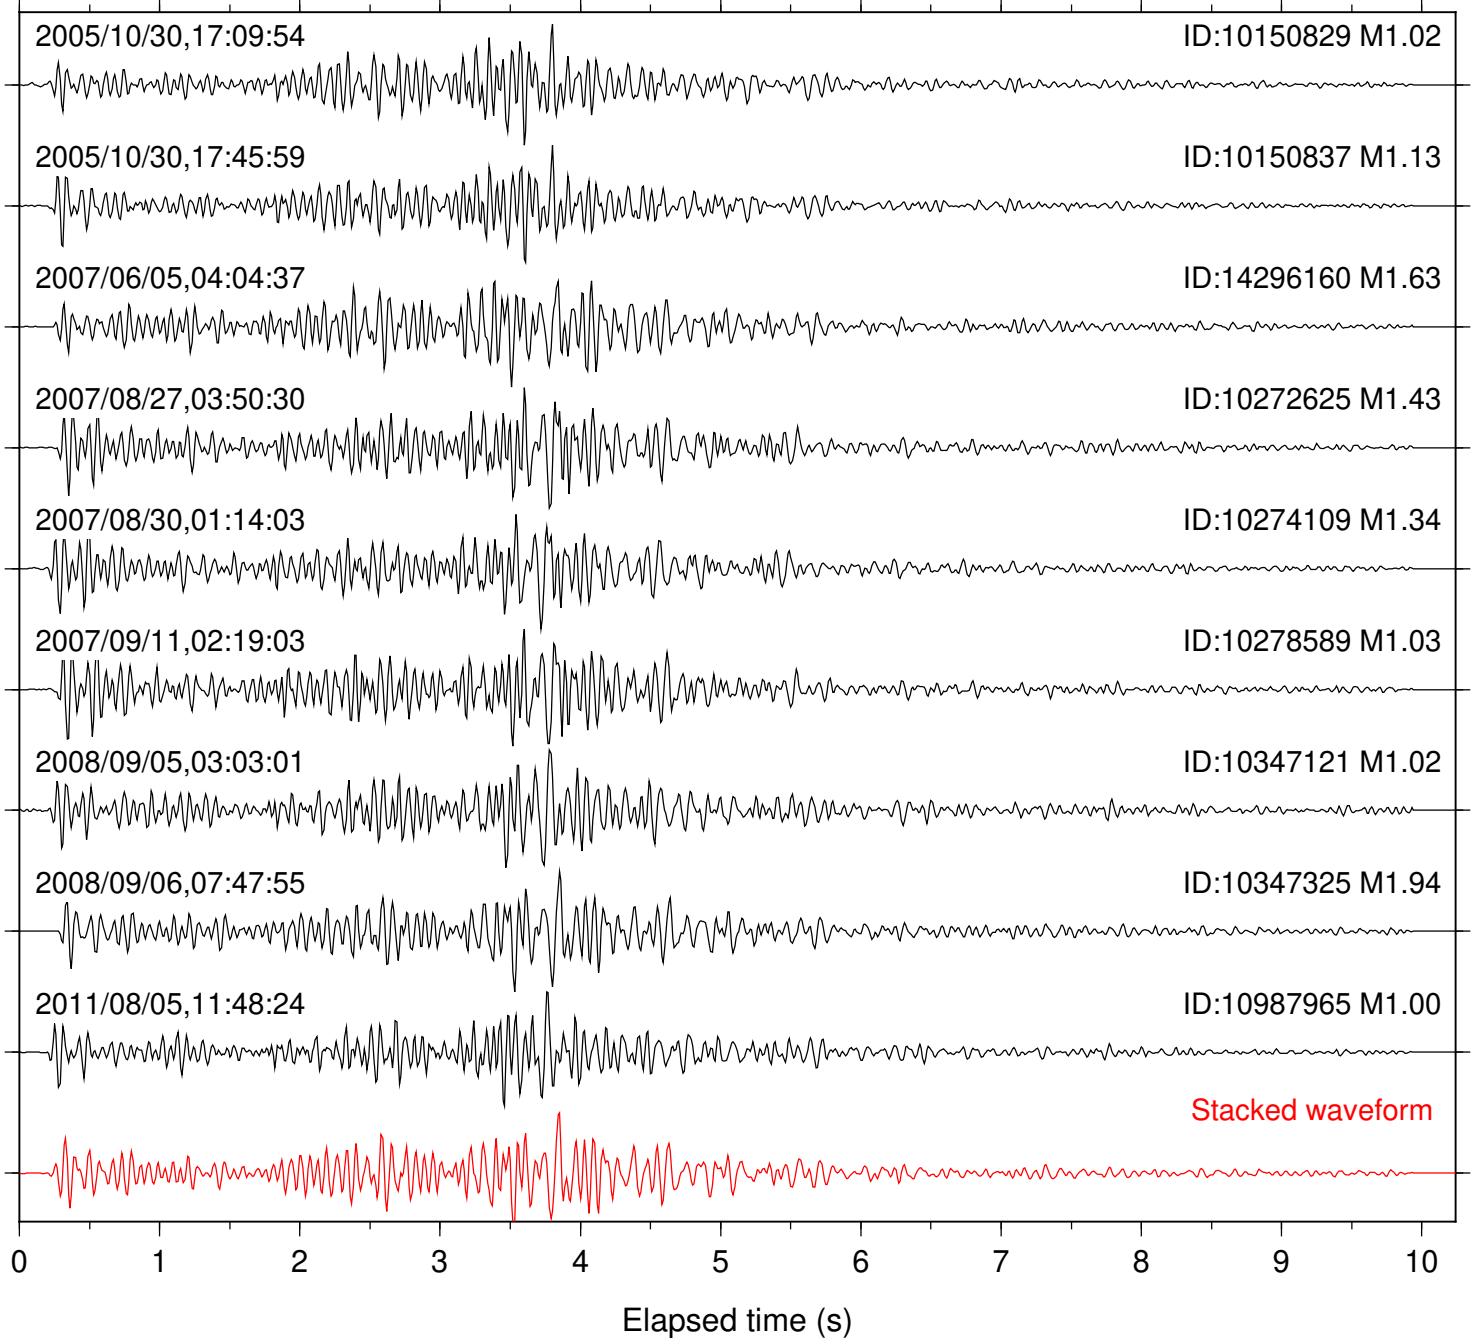

Station: B946 Com: EHZ

Focal depth: 6.24 km

Station: BOR Com: HHZ

Focal depth: 6.37 km

Station: BZN Com: HHZ

Focal depth: 6.24 km

Station: CRY Com: HHZ

Focal depth: 6.24 km

Station: DNR Com: HHZ

Focal depth: 6.58 km

Station: FRD Com 4HZ

Focal depth: 6.24 km

Stacked waveform

Station: KNW Com: HHZ

Focal depth: 6.24 km

Station: LVA2 Com: HHZ

Focal depth: 6.24 km

2001/04/27,18:28:47

ID:9648405 M1.61

2004/06/01,20:01:56

ID:10014909 M1.01

2005/10/30,17:08:42

ID:10150829 M1.02

2005/10/30,17:44:49

Station: TOR Com: HHZ

Focal depth: 6.28 km

Station: TRO Com: HHZ

Focal depth: 6.37 km