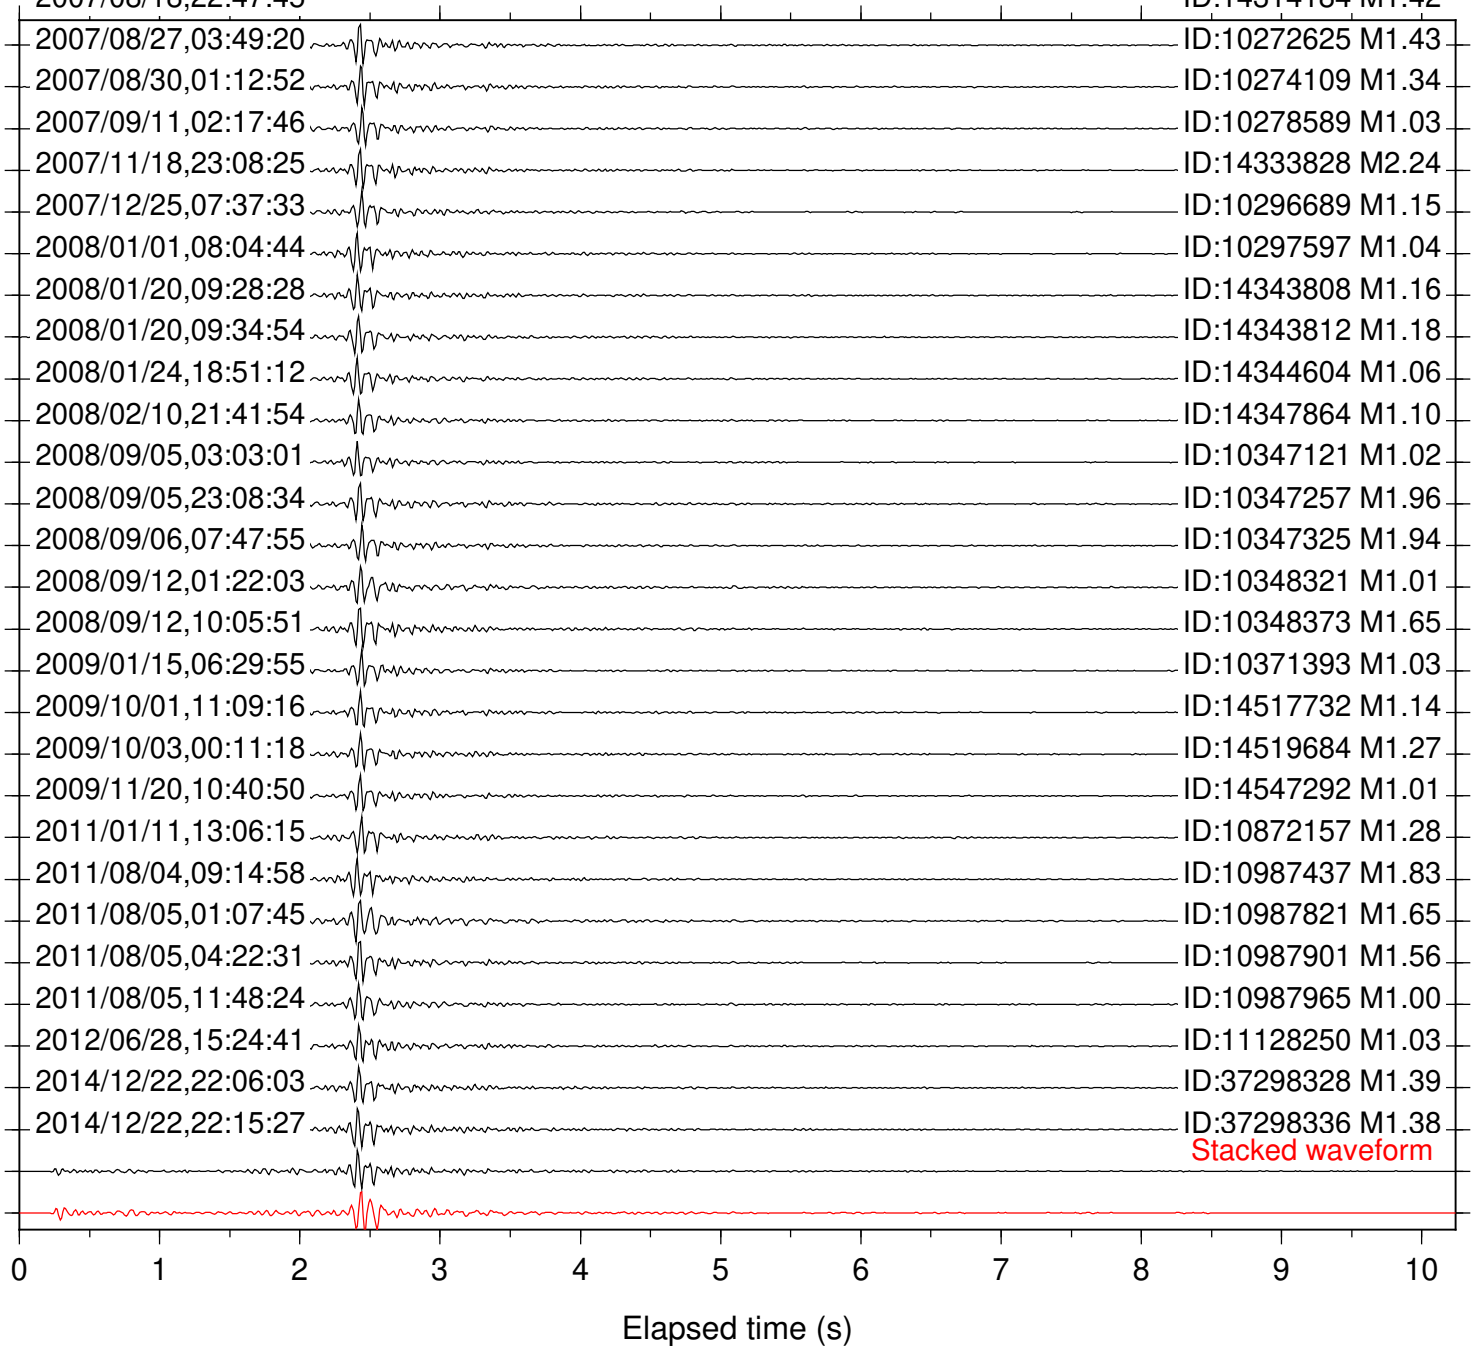

Station: B081 Com: EHZ

Focal depth: 6.24 km

Station: P082 Com: EHZ

Focal depth: 6.24 km

Station: B084 Com; EHZ

Focal depth: 6.24 km

Station: R086 Com: EHZ

Focal depth: 6.28 km

Station: B087, Com: EHZ

Focal depth: 6.24 km

Stacked waveform

Elapsed time (s)

Station: B088 Com: EHZ

Focal depth: 6.19 km

Station: B093 Com: EHZ

Focal depth: 6.24 km

Focal depth: 6.24 km

2001/04/27,18:28:47

ID:9648405 M1.61

2004/06/01,20:01:56

ID:10014909 M1.01

2005/10/30,17:08:42

ID:10150829 M1.02

2005/10/30,17:44:49

Station: TOR Com: HHZ

Focal depth: 6.28 km

Station: TRO Com: HHZ

Focal depth: 6.37 km