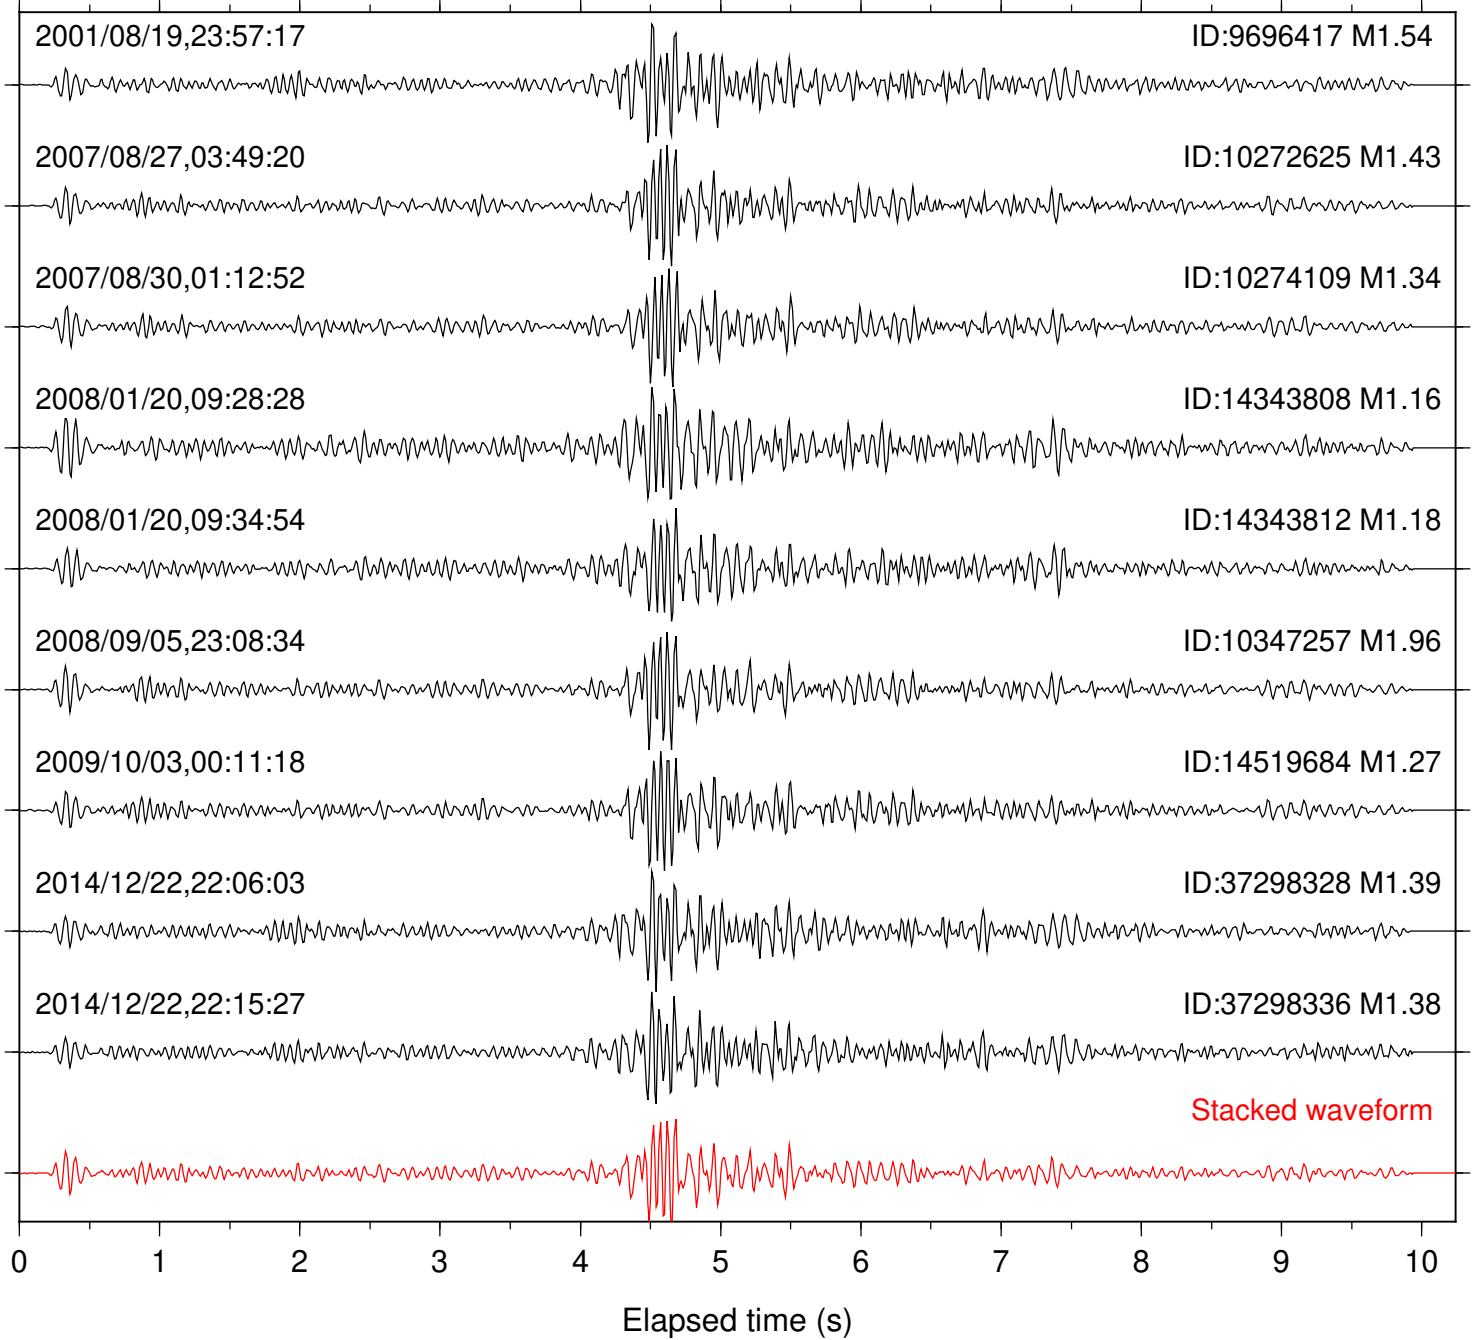

Station: B946 Com: EHZ

Focal depth: 6.24 km

Station: BOR Com: HHZ

Focal depth: 6.37 km

Station: BZN Com: HHZ

Focal depth: 6.24 km

Station: CRY Com: HHZ

Focal depth: 6.24 km

Station: DNR Com: HHZ

Focal depth: 6.58 km

Station: FRD Com 4HZ

Focal depth: 6.24 km

Stacked waveform

Station: KNW Com: HHZ

Focal depth: 6.24 km

Station: LVA2 Com: HHZ

Focal depth: 6.24 km

2001/04/27,18:28:47

ID:9648405 M1.61

2004/06/01,20:01:56

ID:10014909 M1.01

2005/10/30,17:08:42

ID:10150829 M1.02

2005/10/30,17:44:49

Station: TOR Com: HHZ

Focal depth: 6.28 km

Station: TRO Com: HHZ

Focal depth: 6.37 km