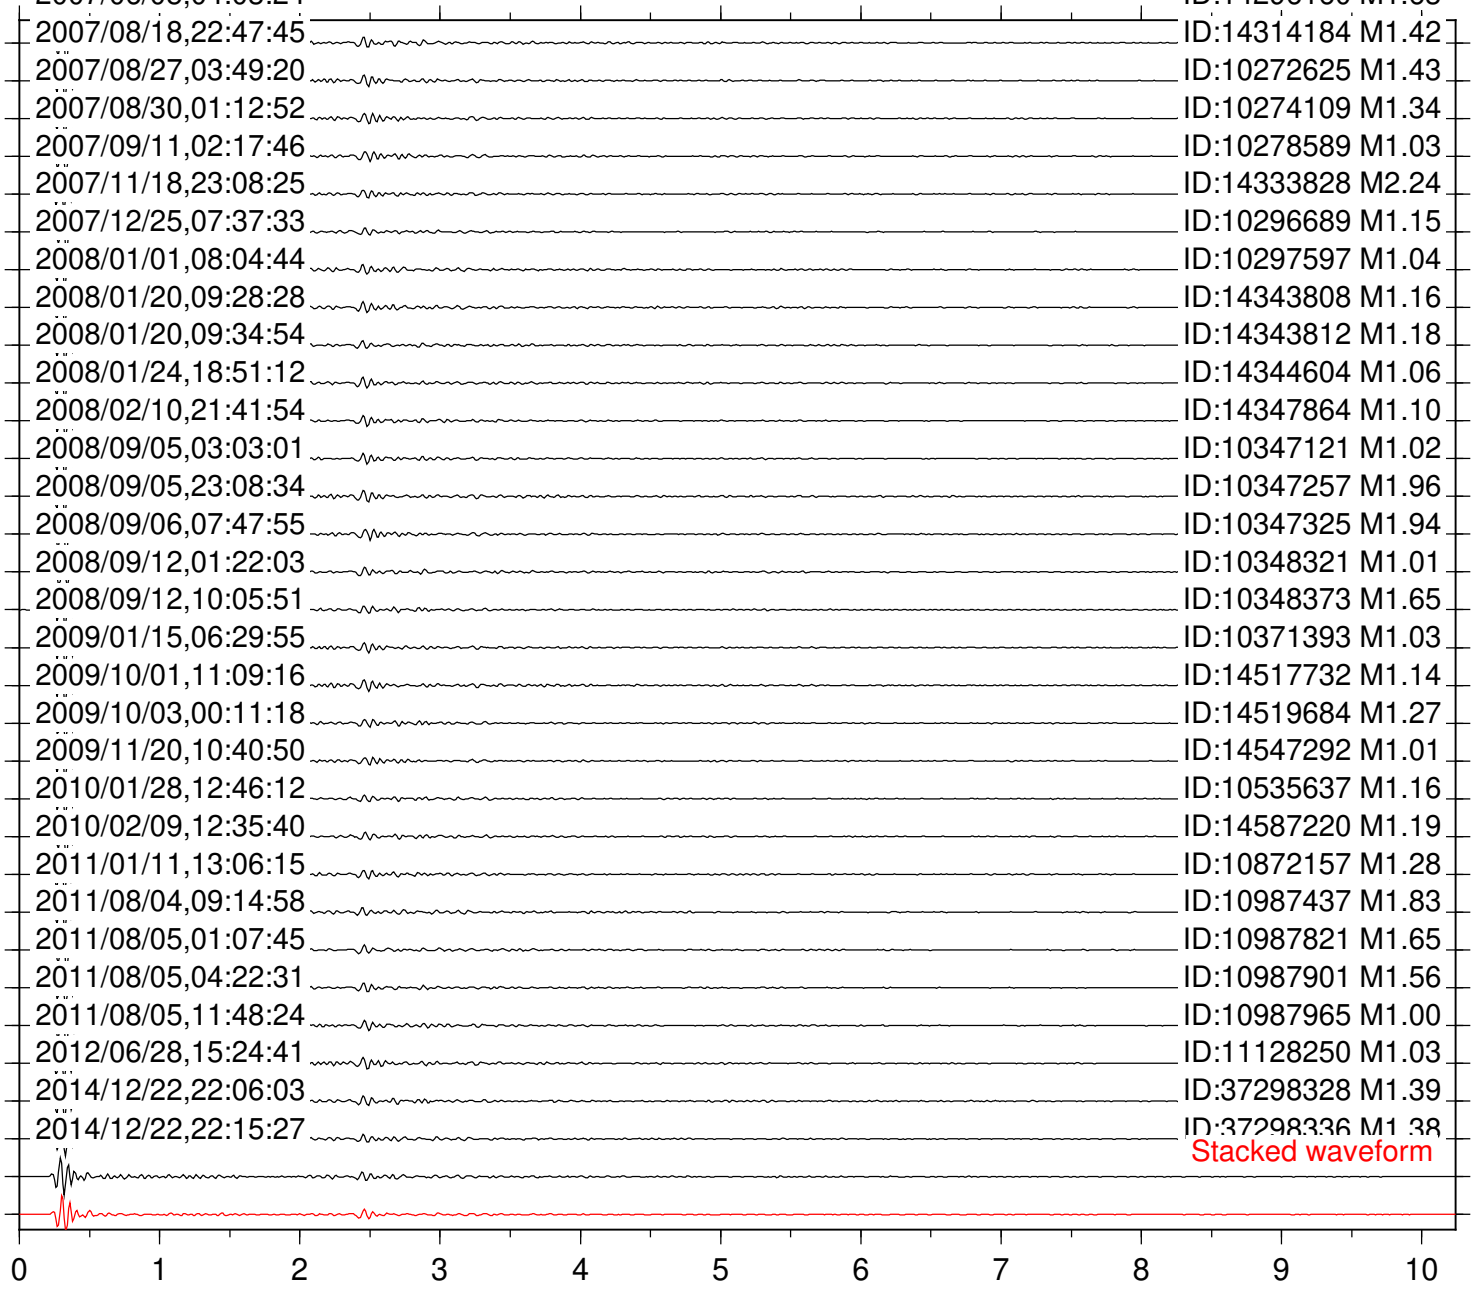

Station: B081 Com: EHZ

Focal depth: 6.24 km

Station: P082 Com: EHZ

Focal depth: 6.24 km

Station: B084 Com; EHZ

Focal depth: 6.24 km

Station: R086 Com: EHZ

Focal depth: 6.28 km

Station: B087, Com: EHZ

Focal depth: 6.24 km

Stacked waveform

Elapsed time (s)

Station: B088 Com: EHZ

Focal depth: 6.19 km

Station: B093 Com: EHZ

Focal depth: 6.24 km

Station: B946 Com: EHZ

Focal depth: 6.24 km

Station: BOR Com: HHZ

Focal depth: 6.37 km

Station: BZN Com: HHZ

Focal depth: 6.24 km

Station: CRY Com: HHZ

Focal depth: 6.24 km

Focal depth: 6.24 km

2001/04/27,18:28:47

ID:9648405 M1.61

2004/06/01,20:01:56

ID:10014909 M1.01

2005/10/30,17:08:42

ID:10150829 M1.02

2005/10/30,17:44:49