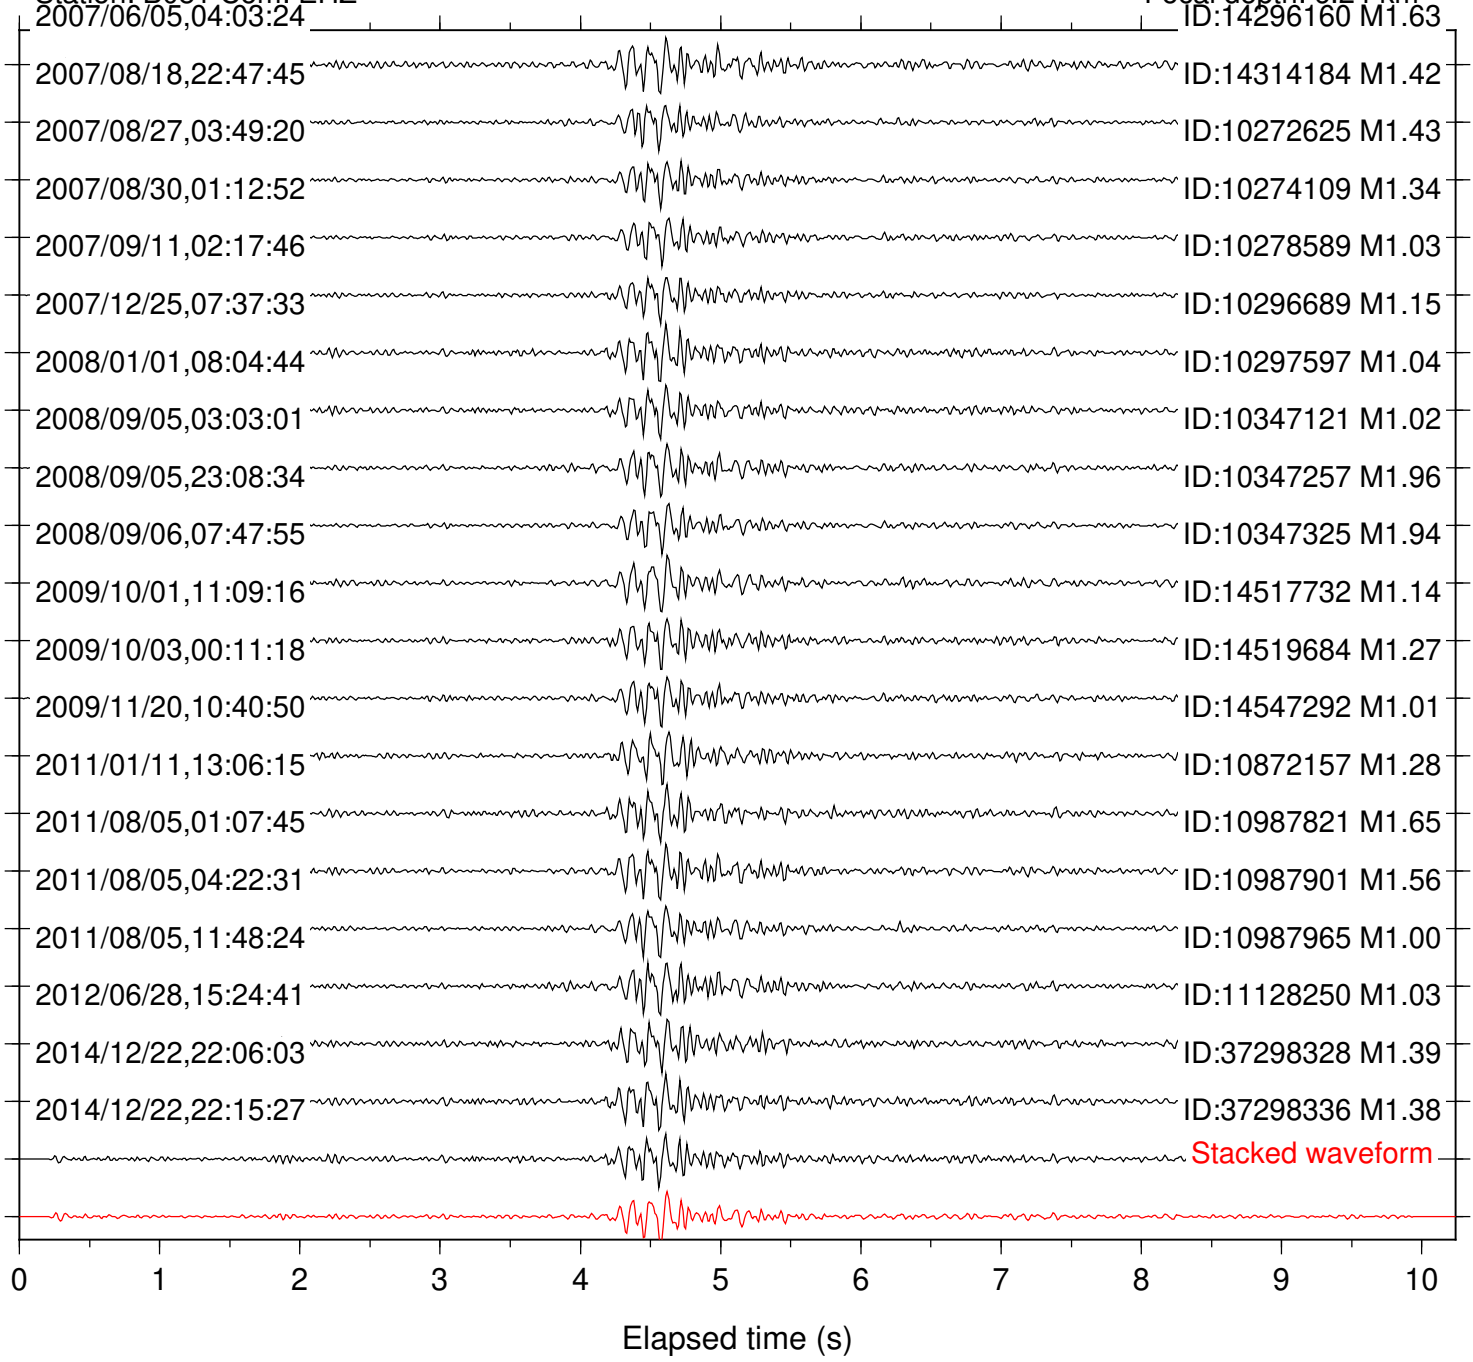

Station: B081 Com: EHZ

Focal depth: 6.24 km

Station: P082 Com: EHZ

Focal depth: 6.24 km

Station: B084 Com; EHZ

Focal depth: 6.24 km

Station: R086 Com: EHZ

Focal depth: 6.28 km

Station: B087, Com: EHZ

Focal depth: 6.24 km

Stacked waveform

Elapsed time (s)

Station: B088 Com: EHZ

Focal depth: 6.19 km

Station: B093 Com: EHZ

Focal depth: 6.24 km

Focal depth: 6.24 km

2001/04/27,18:28:47

ID:9648405 M1.61

2004/06/01,20:01:56

ID:10014909 M1.01

2005/10/30,17:08:42

ID:10150829 M1.02

2005/10/30,17:44:49

Station: TOR Com: HHZ

Focal depth: 6.28 km

Station: TRO Com: HHZ

Focal depth: 6.37 km