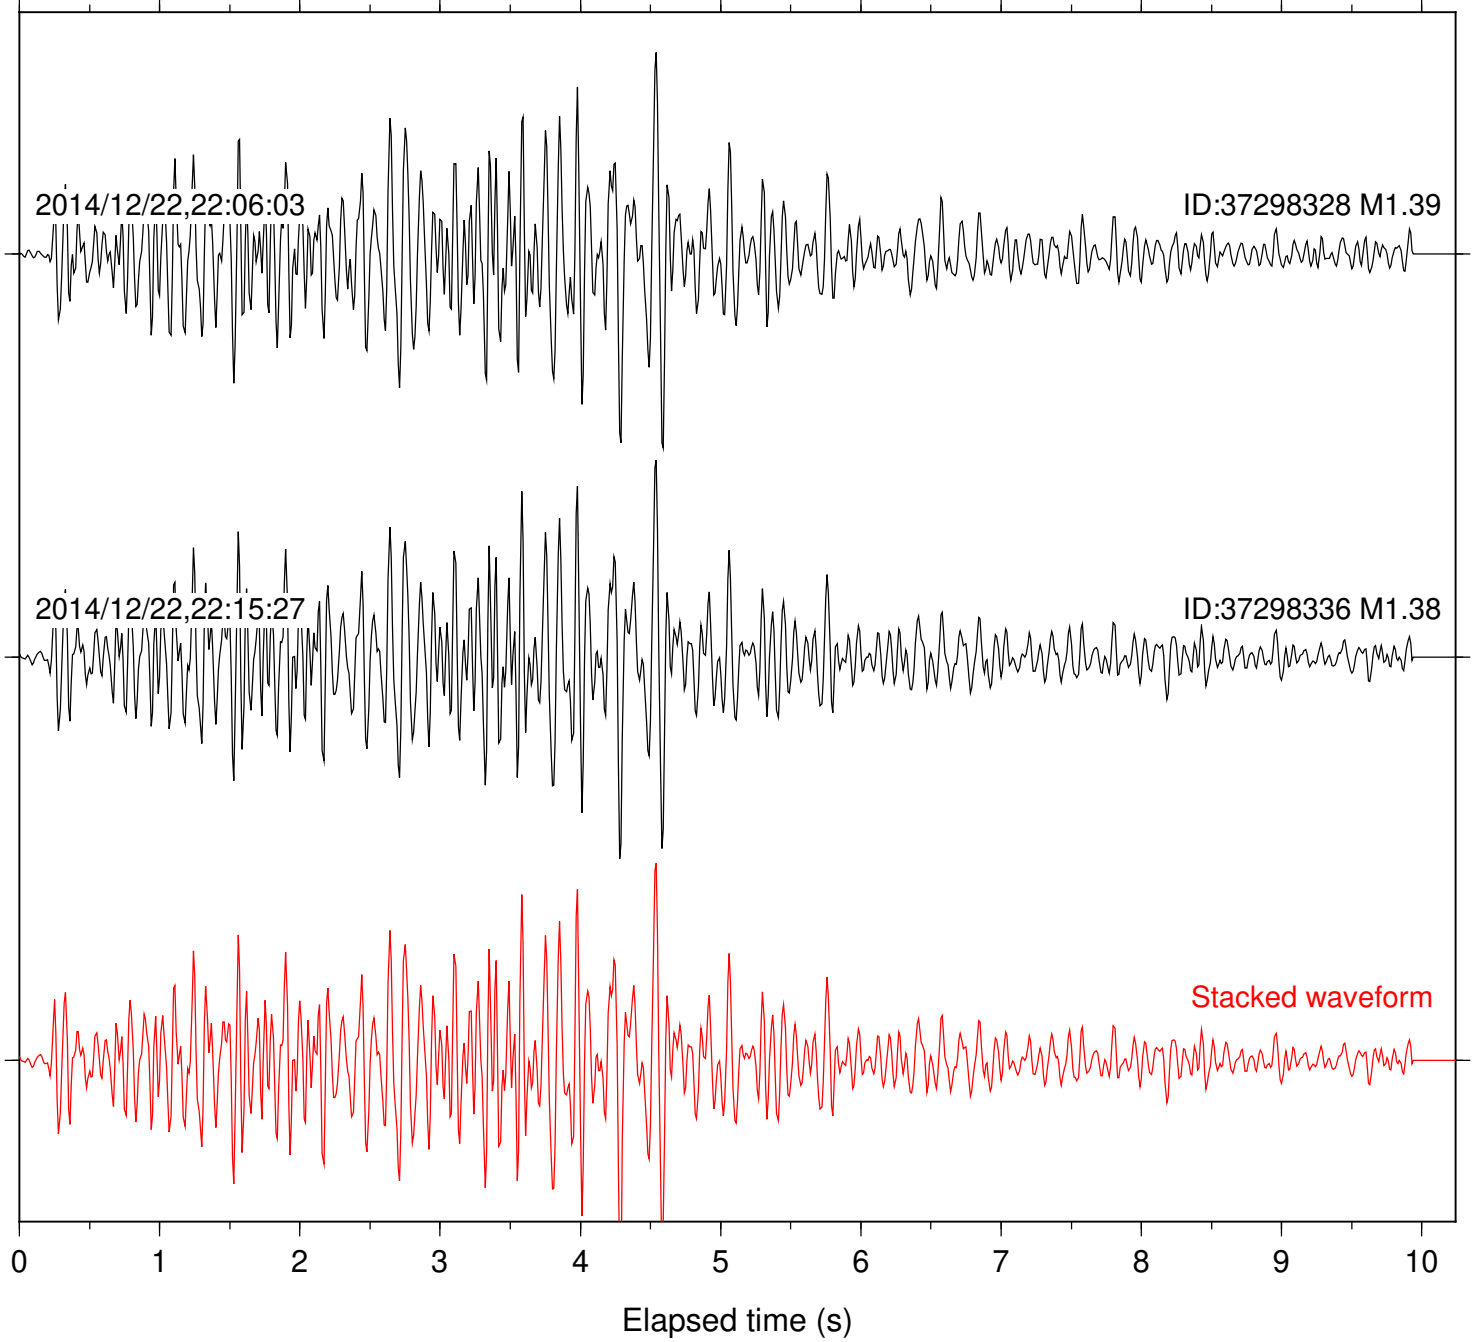

Station: RDM Com: HHZ

Focal depth: 6.24 km

Station: RRSP Com: HHZ

Focal depth: 6.24 km

Station: SND Com: HHZ
2001/04/27,18:28:48

Focal depth: 6.24 km
ID:9648405 M1.61

Station: TMSP Com: HHZ

Focal depth: 6.24 km

Station: TOR Com: HHZ

Focal depth: 6.28 km

Station: TRO Com: HHZ

Focal depth: 6.37 km