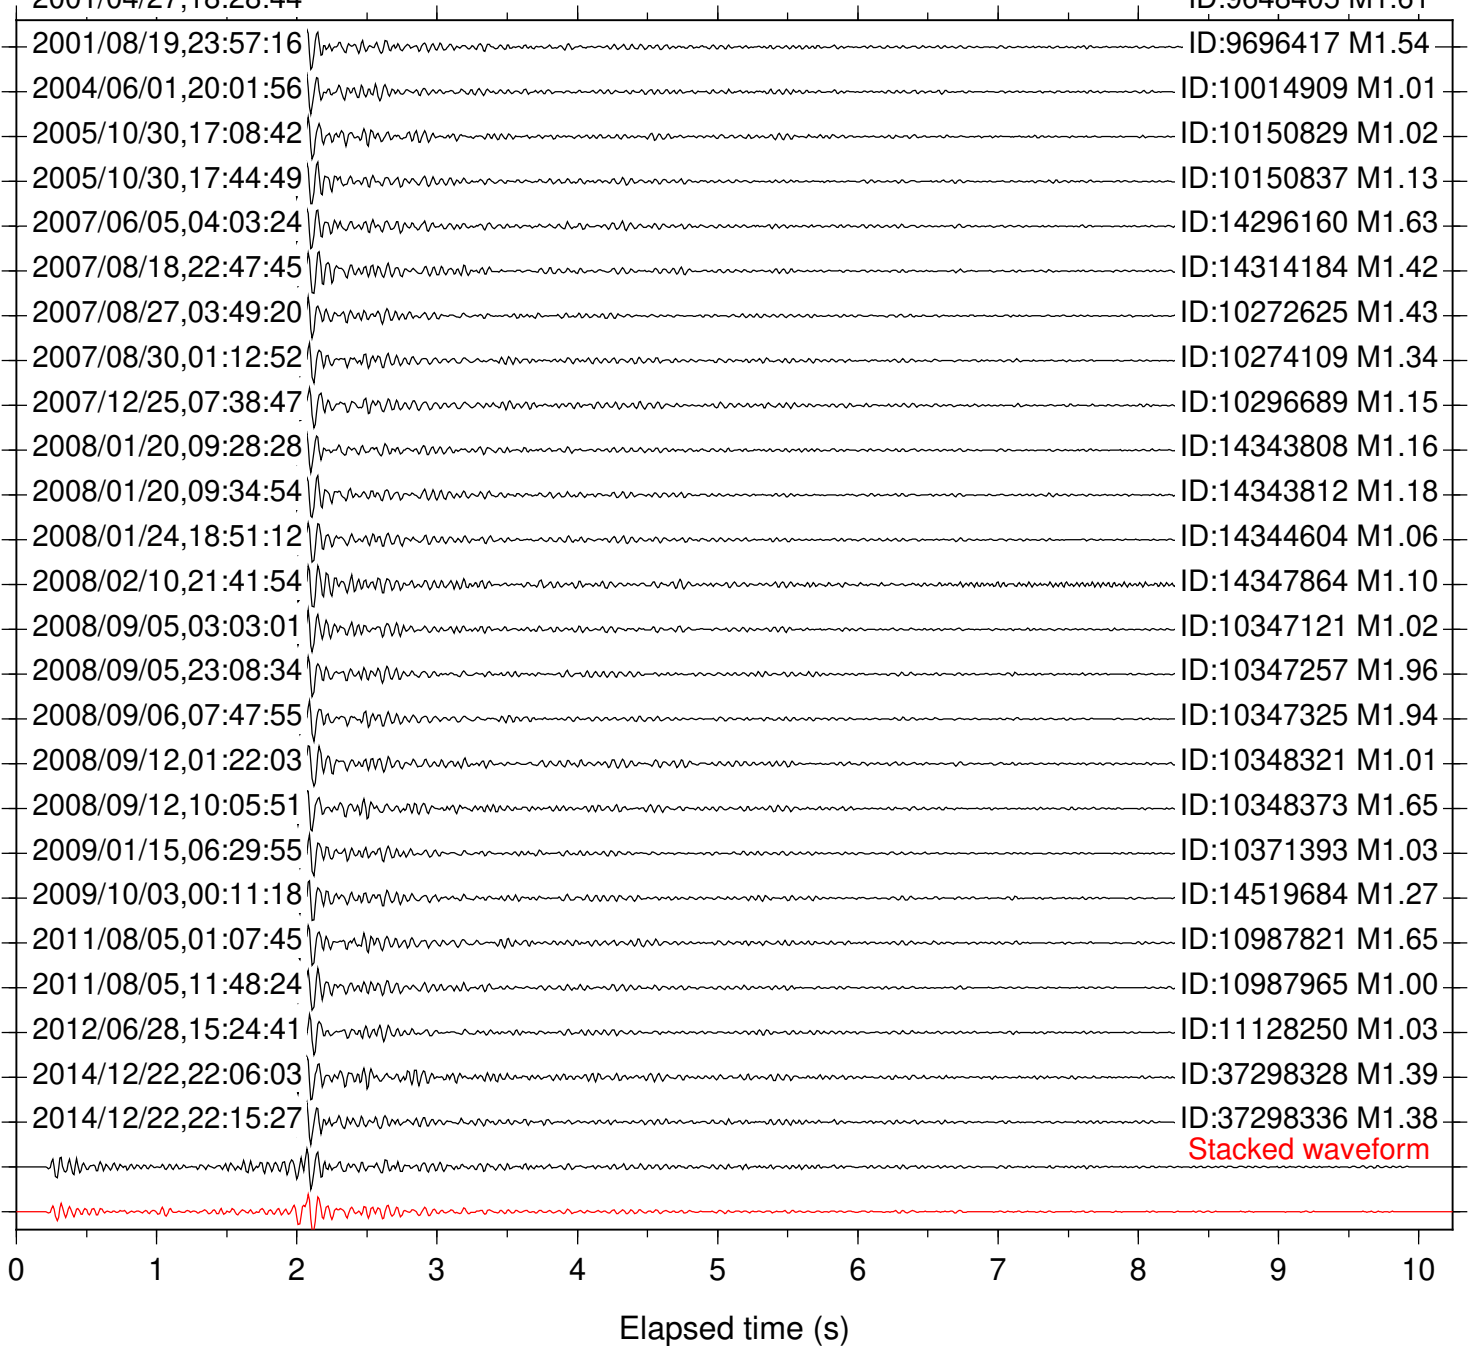

Focal depth: 6.24 km

2001/04/27,18:28:47

ID:9648405 M1.61

2004/06/01,20:01:56

ID:10014909 M1.01

2005/10/30,17:08:42

ID:10150829 M1.02

2005/10/30,17:44:49

ID:37298336 M1.38

Stacked waveform

0 1 2 3 4 5 6 7 8 9 10

Elapsed time (s)

Station: PEO Com: HHZ

Focal depth: 6.24 km

Station: PMD Com: HHZ

Focal depth: 6.28 km

Station: RDM Com: HHZ

Focal depth: 6.24 km

Station: RRSP Com: HHZ

Focal depth: 6.24 km

Station: SND Com: HHZ
2001/04/27,18:28:48

Focal depth: 6.24 km
ID:9648405 M1.61

Station: TMSP Com: HHZ

Focal depth: 6.24 km

Station: TOR Com: HHZ

Focal depth: 6.28 km

Station: TRO Com: HHZ

Focal depth: 6.37 km