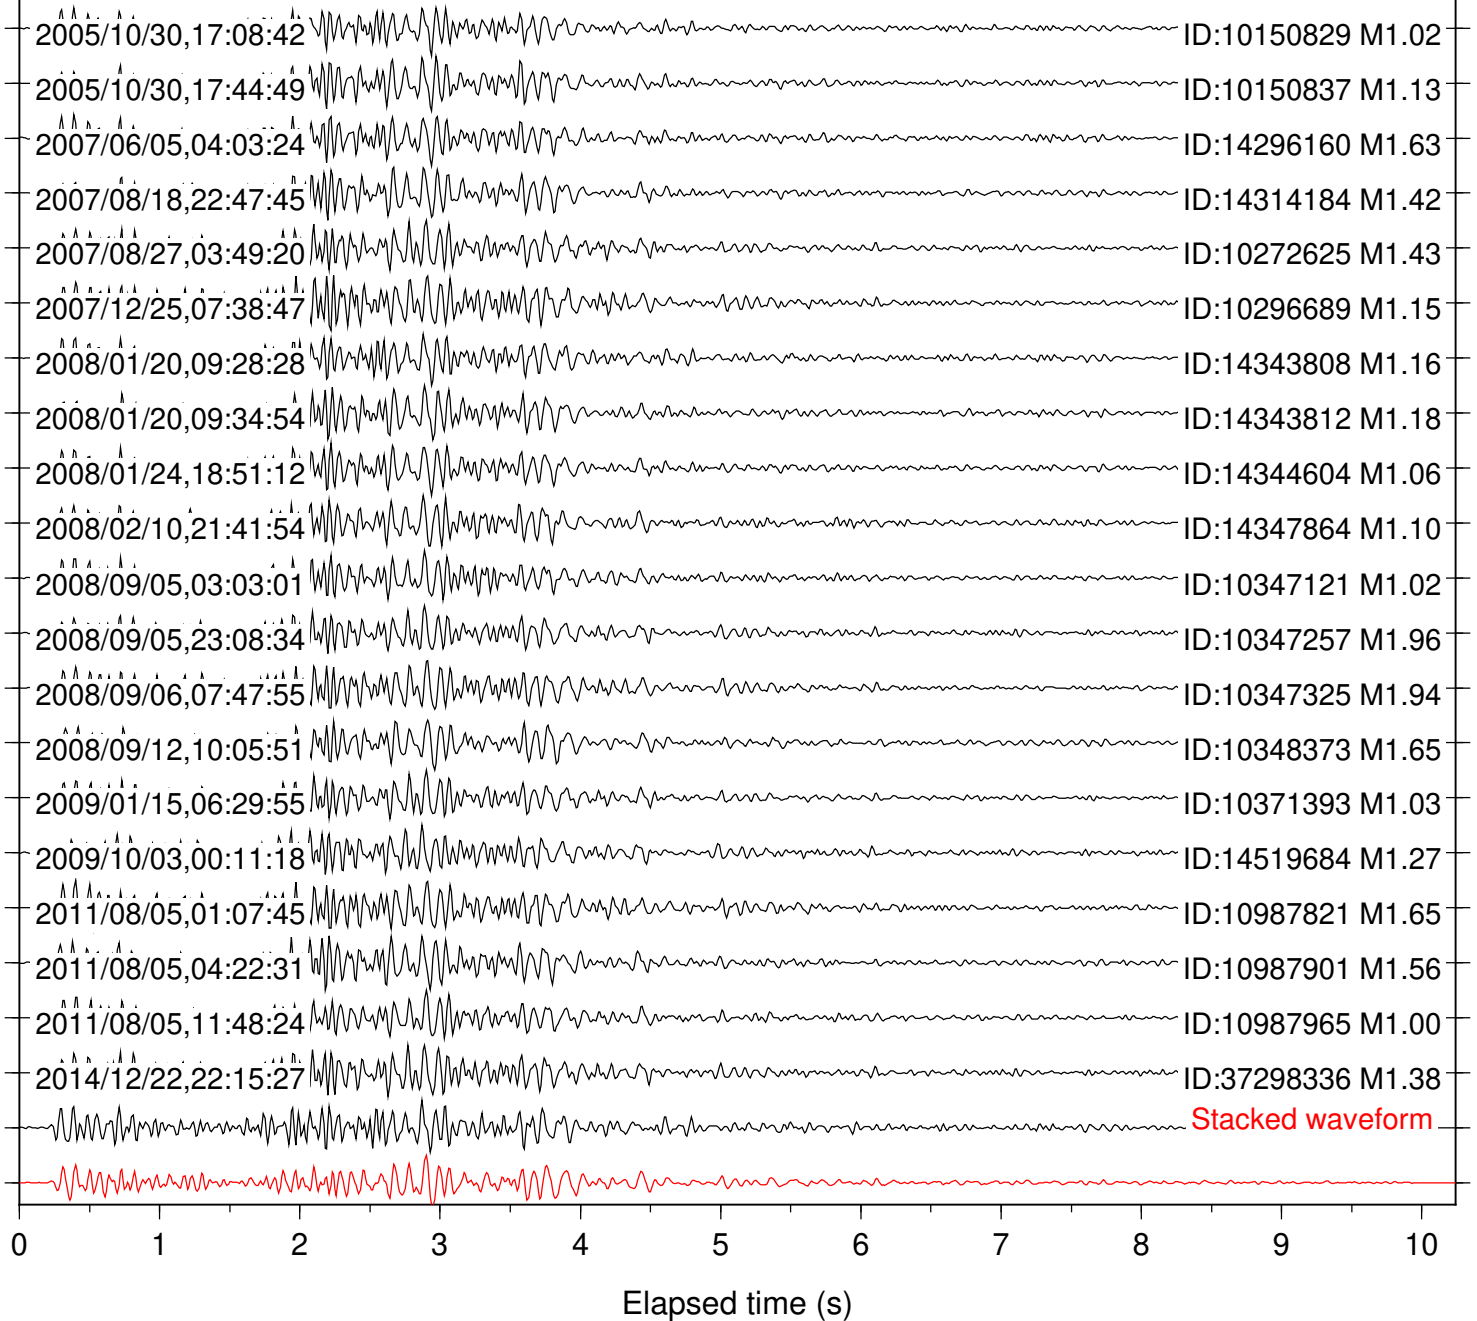

Station: B081 Com: EHZ

Focal depth: 6.24 km

Station: P082 Com: EHZ

Focal depth: 6.24 km

Station: B084 Com; EHZ

Focal depth: 6.24 km

Station: R086 Com: EHZ

Focal depth: 6.28 km

Focal depth: 6.24 km

2001/04/27,18:28:47

ID:9648405 M1.61

2004/06/01,20:01:56

ID:10014909 M1.01

2005/10/30,17:08:42

ID:10150829 M1.02

2005/10/30,17:44:49

Station: RDM Com: HHZ

Focal depth: 6.24 km

Station: RRSP Com: HHZ

Focal depth: 6.24 km

Station: SND Com: HHZ
2001/04/27,18:28:48

Focal depth: 6.24 km
ID:9648405 M1.61

Station: TMSP Com: HHZ

Focal depth: 6.24 km

Station: TOR Com: HHZ

Focal depth: 6.28 km

Station: TRO Com: HHZ

Focal depth: 6.37 km