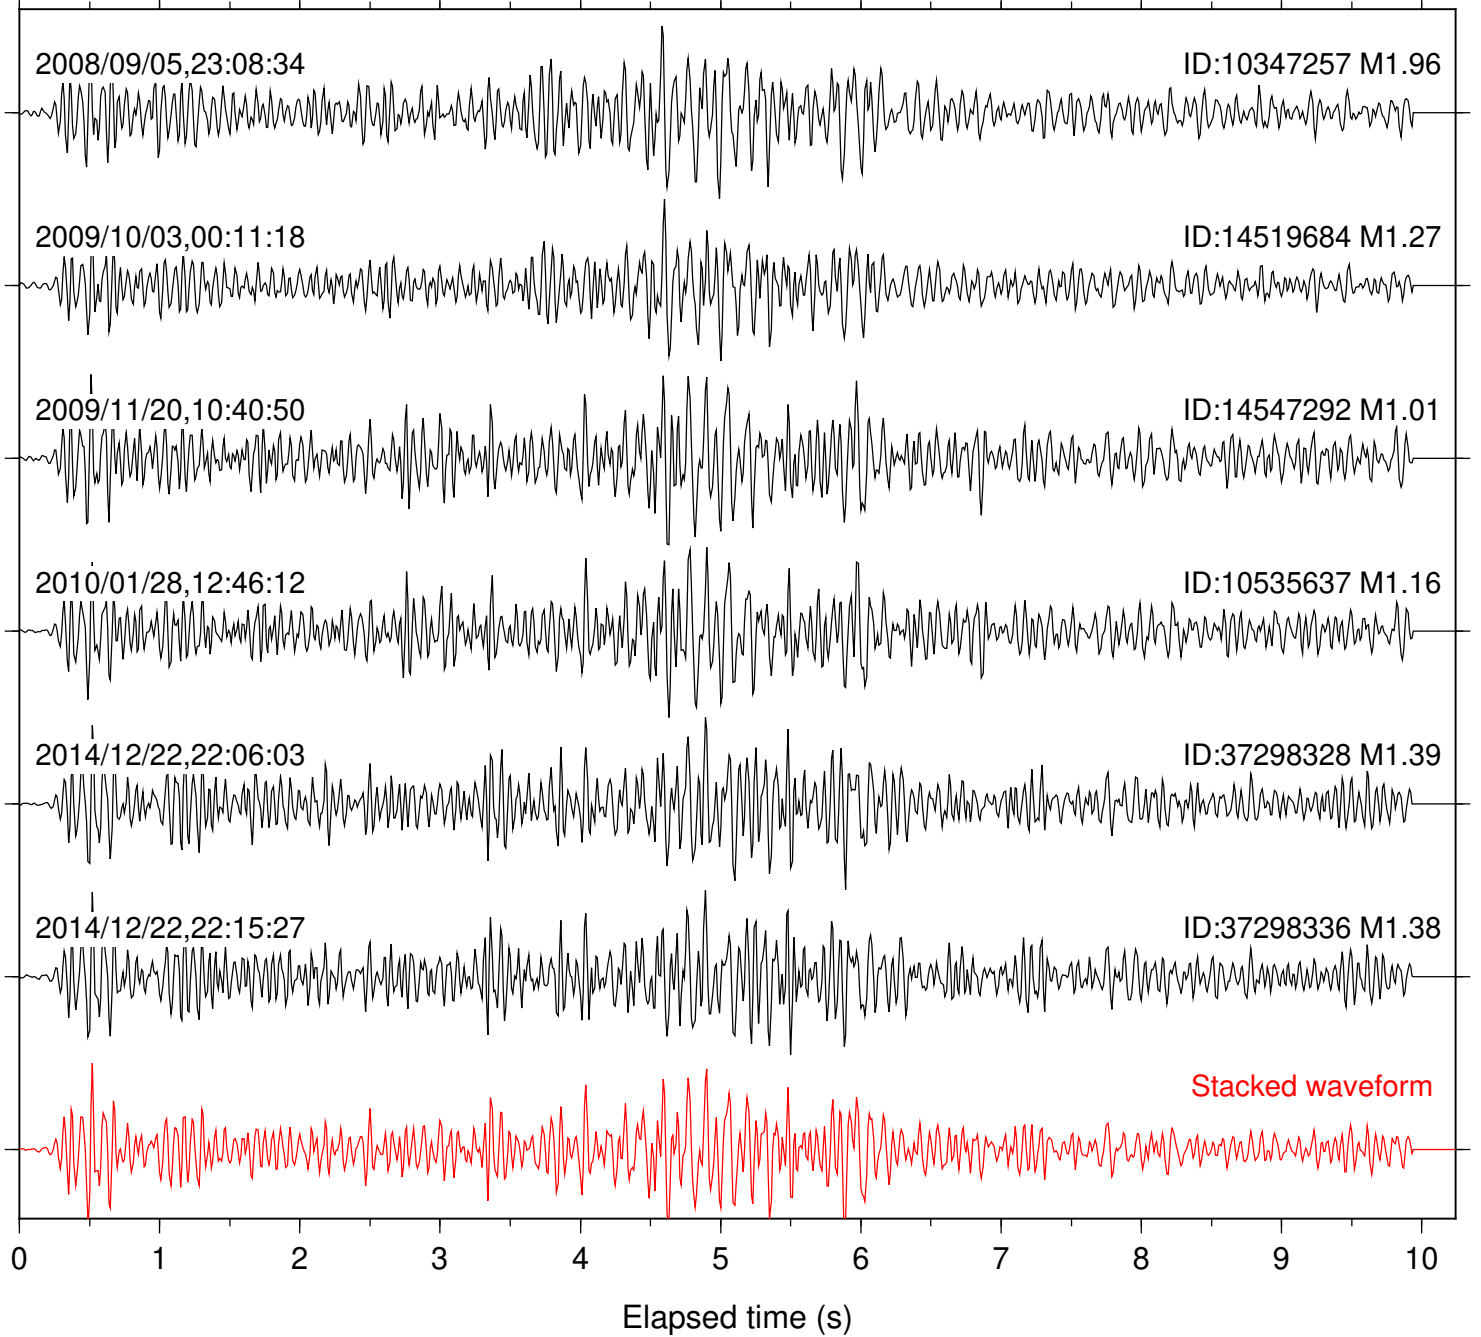

Station: B087, Com: EHZ

Focal depth: 6.24 km

Stacked waveform

Elapsed time (s)

Station: B088 Com: EHZ

Focal depth: 6.19 km

Station: B093 Com: EHZ

Focal depth: 6.24 km

Station: DNR Com: HHZ

Focal depth: 6.58 km

Station: FRD Com 4HZ

Focal depth: 6.24 km

Stacked waveform

Station: KNW Com: HHZ

Focal depth: 6.24 km

Station: LVA2 Com: HHZ

Focal depth: 6.24 km

2001/04/27,18:28:47

ID:9648405 M1.61

2004/06/01,20:01:56

ID:10014909 M1.01

2005/10/30,17:08:42

ID:10150829 M1.02

2005/10/30,17:44:49

Station: TOR Com: HHZ

Focal depth: 6.28 km

Station: TRO Com: HHZ

Focal depth: 6.37 km