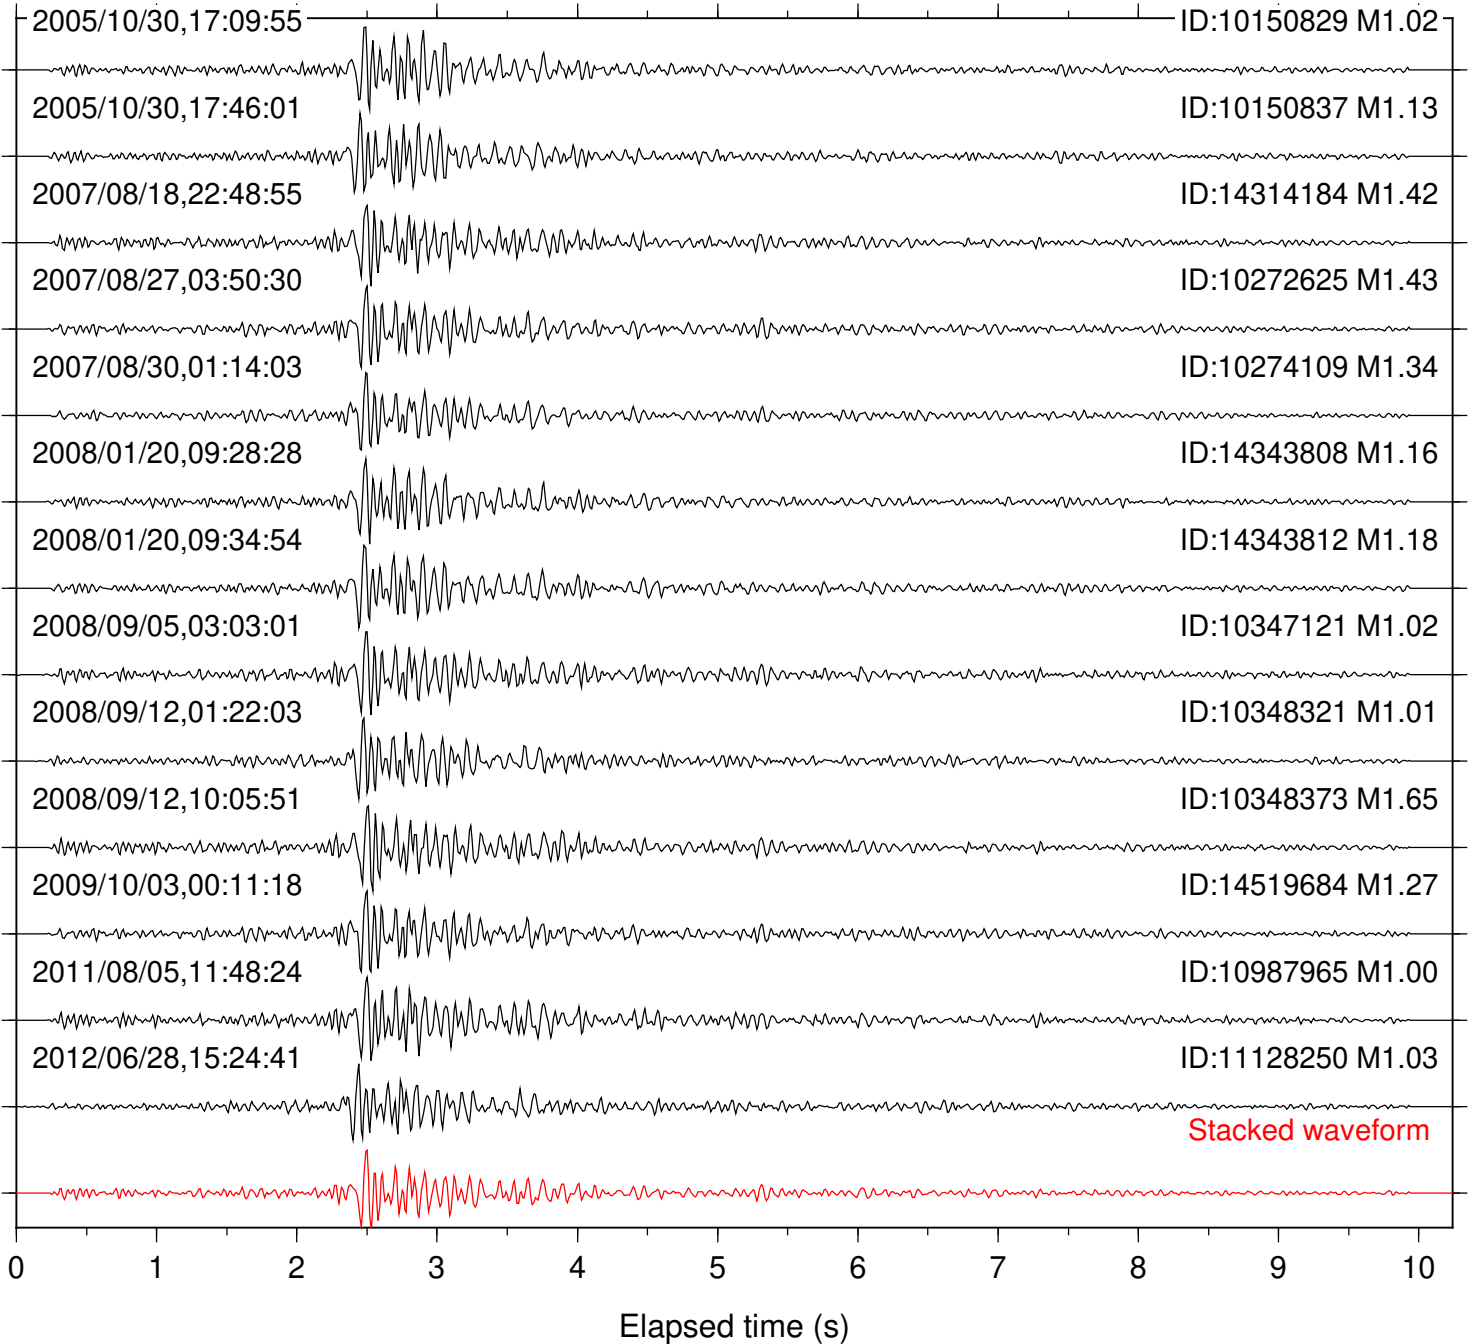

Focal depth: 6.24 km

2001/04/27,18:28:47

ID:9648405 M1.61

2004/06/01,20:01:56

ID:10014909 M1.01

2005/10/30,17:08:42

ID:10150829 M1.02

2005/10/30,17:44:49

ID:37298336 M1.38

Stacked waveform

0 1 2 3 4 5 6 7 8 9 10

Elapsed time (s)

Station: PEO Com: HHZ

Focal depth: 6.24 km

Station: PMD Com: HHZ

Focal depth: 6.28 km

Station: RDM Com: HHZ

Focal depth: 6.24 km

Station: RRSP Com: HHZ

Focal depth: 6.24 km

Station: SND Com: HHZ
2001/04/27,18:28:48

Focal depth: 6.24 km
ID:9648405 M1.61

Station: TMSP Com: HHZ

Focal depth: 6.24 km

Station: TOR Com: HHZ

Focal depth: 6.28 km

Station: TRO Com: HHZ

Focal depth: 6.37 km