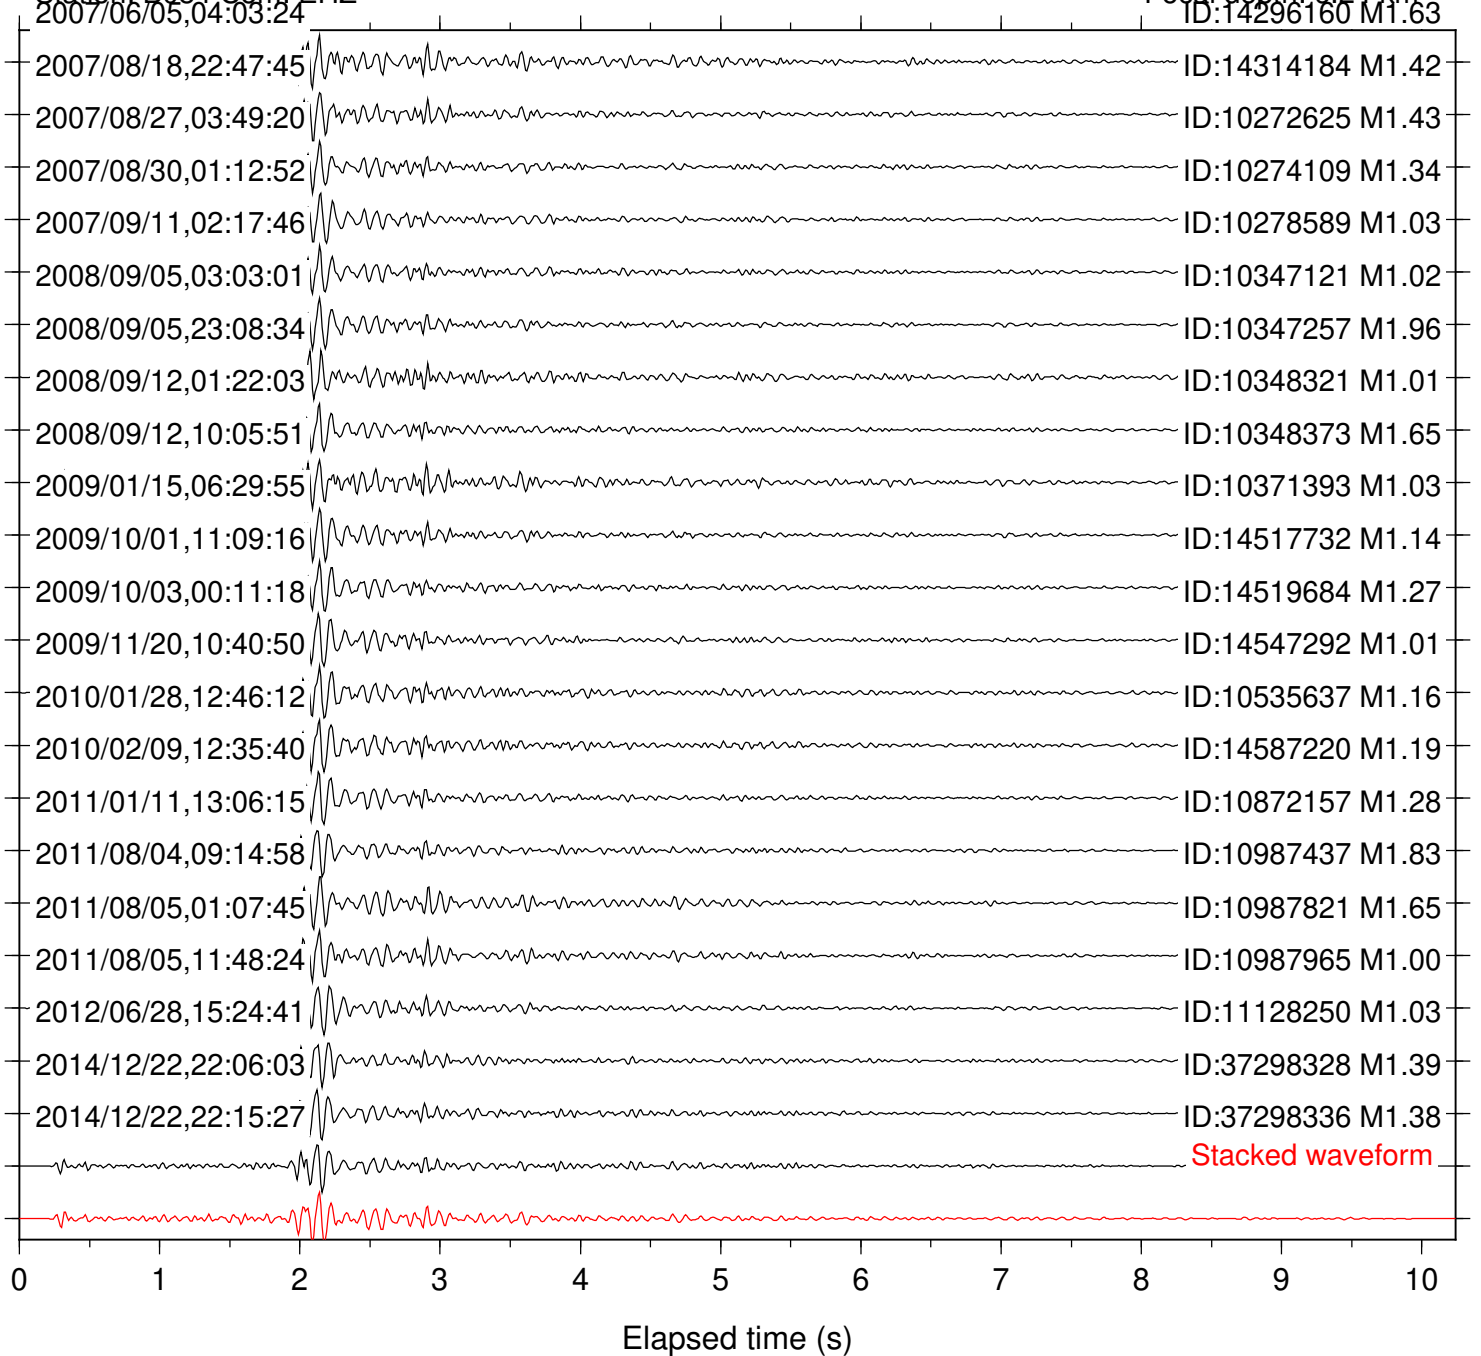

Station: B081 Com: EHZ

Focal depth: 6.24 km

Station: P082 Com: EHZ

Focal depth: 6.24 km

Station: B084 Com; EHZ

Focal depth: 6.24 km

Station: R086 Com: EHZ

Focal depth: 6.28 km

Station: B087, Com: EHZ

Focal depth: 6.24 km

Stacked waveform

Elapsed time (s)

Station: B088 Com: EHZ

Focal depth: 6.19 km

Station: B093 Com: EHZ

Focal depth: 6.24 km

Focal depth: 6.24 km

2001/04/27,18:28:47

ID:9648405 M1.61

2004/06/01,20:01:56

ID:10014909 M1.01

2005/10/30,17:08:42

ID:10150829 M1.02

2005/10/30,17:44:49

Station: TOR Com: HHZ

Focal depth: 6.28 km

Station: TRO Com: HHZ

Focal depth: 6.37 km