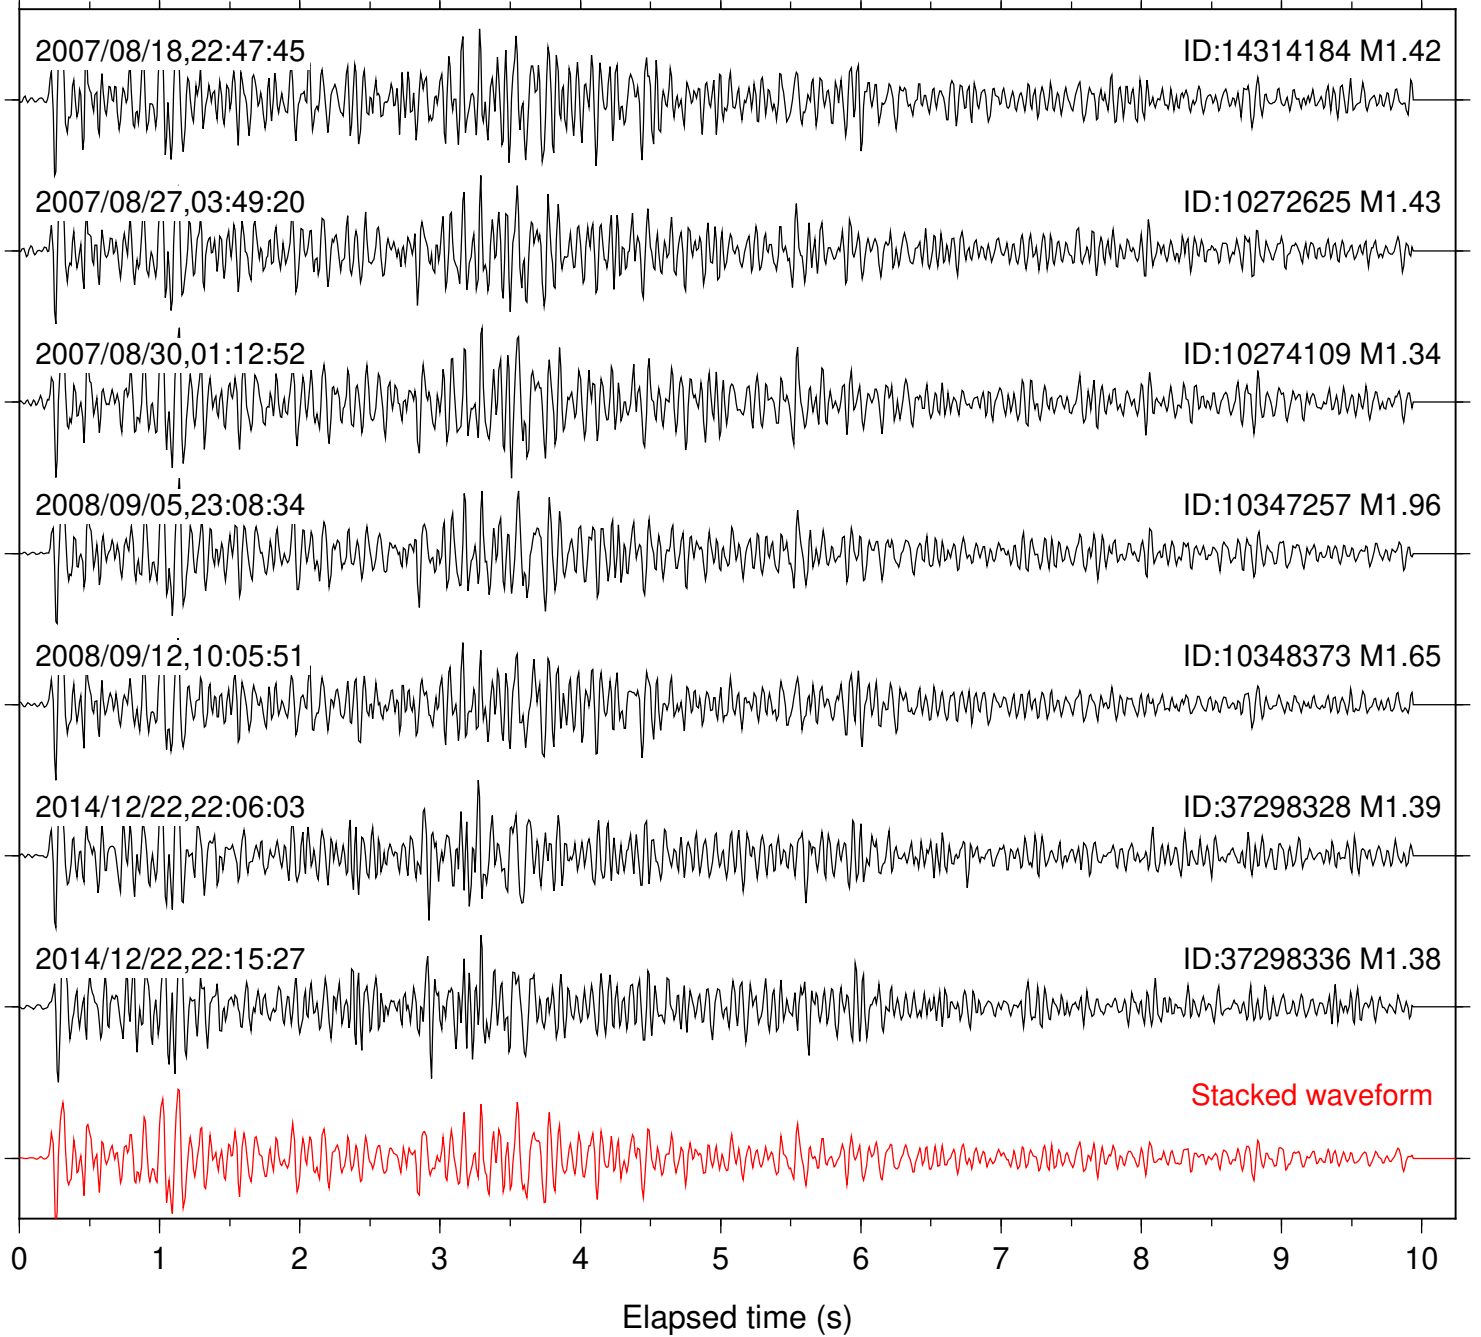

Station: B946 Com: EHZ

Focal depth: 6.24 km

Station: BOR Com: HHZ

Focal depth: 6.37 km

Station: BZN Com: HHZ

Focal depth: 6.24 km

Station: CRY Com: HHZ

Focal depth: 6.24 km

Station: DNR Com: HHZ

Focal depth: 6.58 km

Station: FRD Com 4HZ

Focal depth: 6.24 km

Stacked waveform

Station: KNW Com: HHZ

Focal depth: 6.24 km

Station: LVA2 Com: HHZ

Focal depth: 6.24 km

2001/04/27,18:28:47

ID:9648405 M1.61

2004/06/01,20:01:56

ID:10014909 M1.01

2005/10/30,17:08:42

ID:10150829 M1.02

2005/10/30,17:44:49

Station: TOR Com: HHZ

Focal depth: 6.28 km

Station: TRO Com: HHZ

Focal depth: 6.37 km