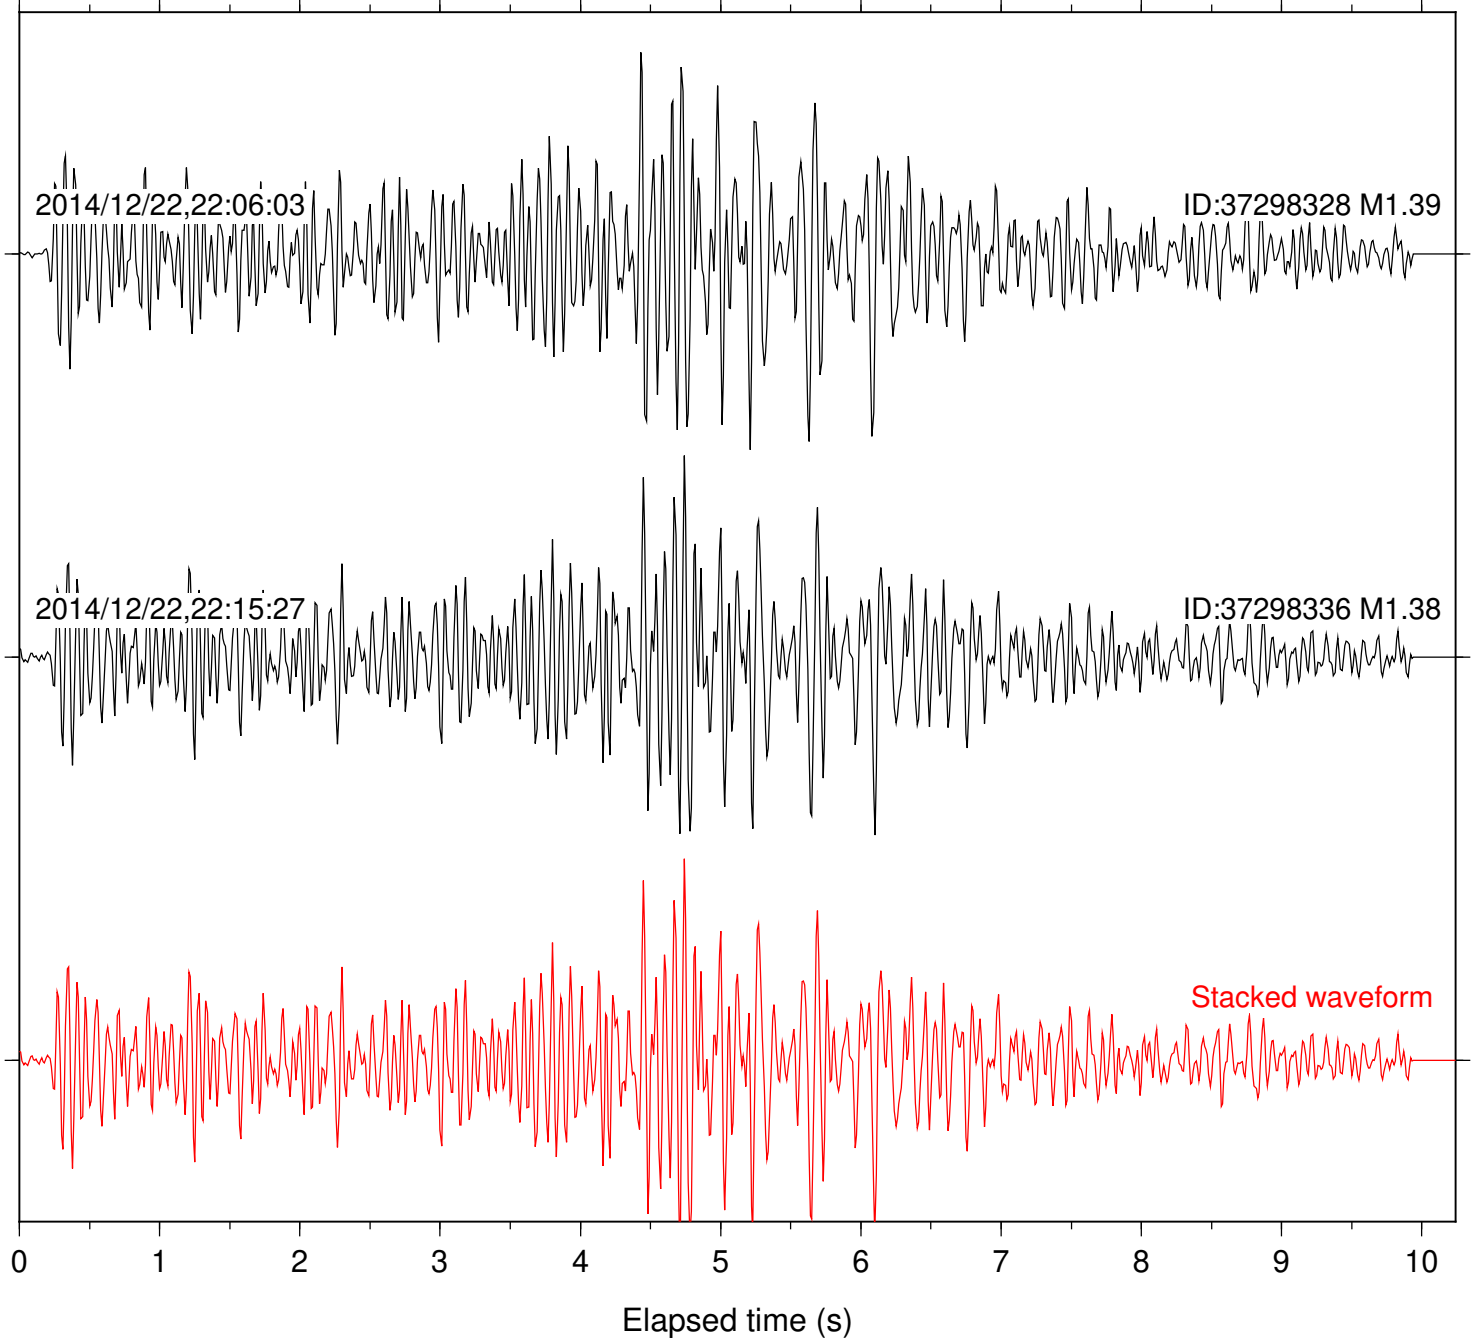

ID:37298336 M1.38

Stacked waveform

0 1 2 3 4 5 6 7 8 9 10

Elapsed time (s)

Station: PEO Com: HHZ

Focal depth: 6.24 km

Station: PMD Com: HHZ

Focal depth: 6.28 km

Station: RDM Com: HHZ

Focal depth: 6.24 km

Station: RRSP Com: HHZ

Focal depth: 6.24 km

Station: SND Com: HHZ
2001/04/27,18:28:48

Focal depth: 6.24 km
ID:9648405 M1.61

Station: TMSP Com: HHZ

Focal depth: 6.24 km

Station: TOR Com: HHZ

Focal depth: 6.28 km

Station: TRO Com: HHZ

Focal depth: 6.37 km