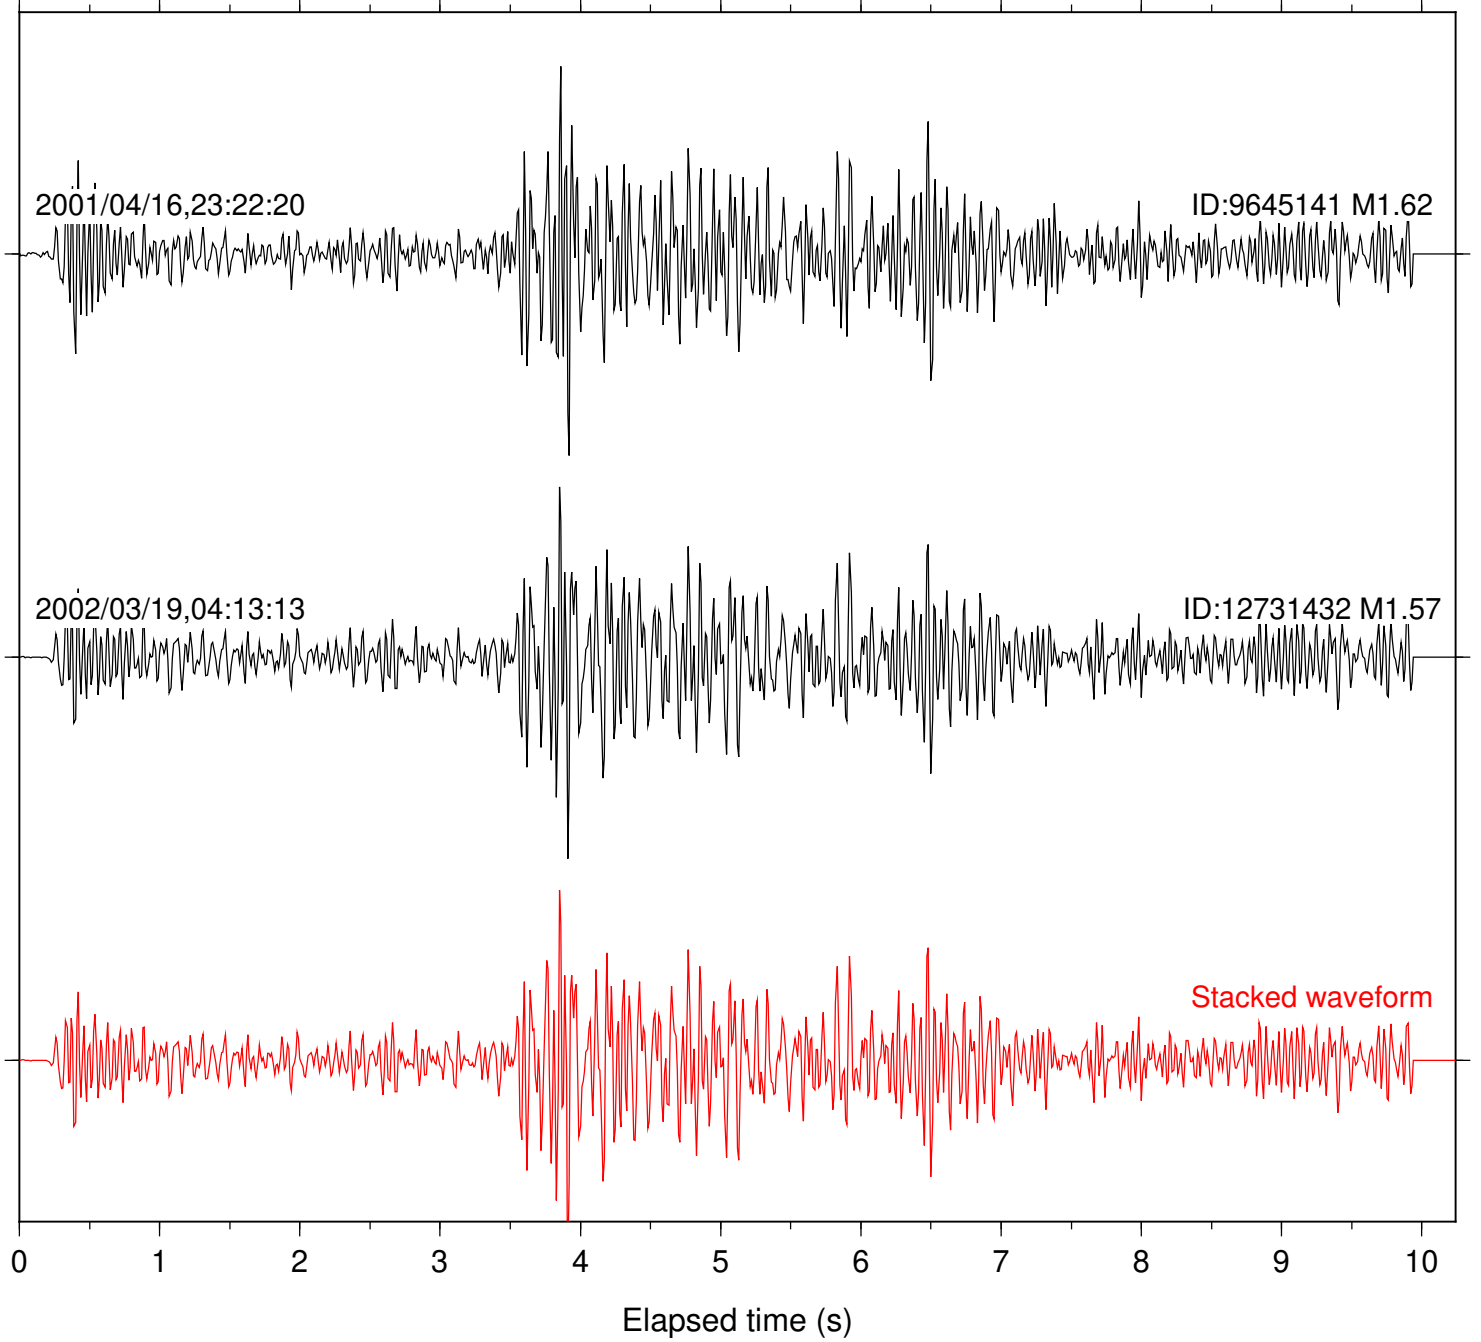

Station: BAC Com: EHZ

Focal depth: 9.52 km

Station: DGR Com: HHZ

Focal depth: 9.52 km

2001/04/16,23:22:18

ID:9645141 M1.62

2002/03/19,04:13:10

ID:12731432 M1.57

Stacked waveform

0 1 2 3 4 5 6 7 8 9 10
Elapsed time (s)