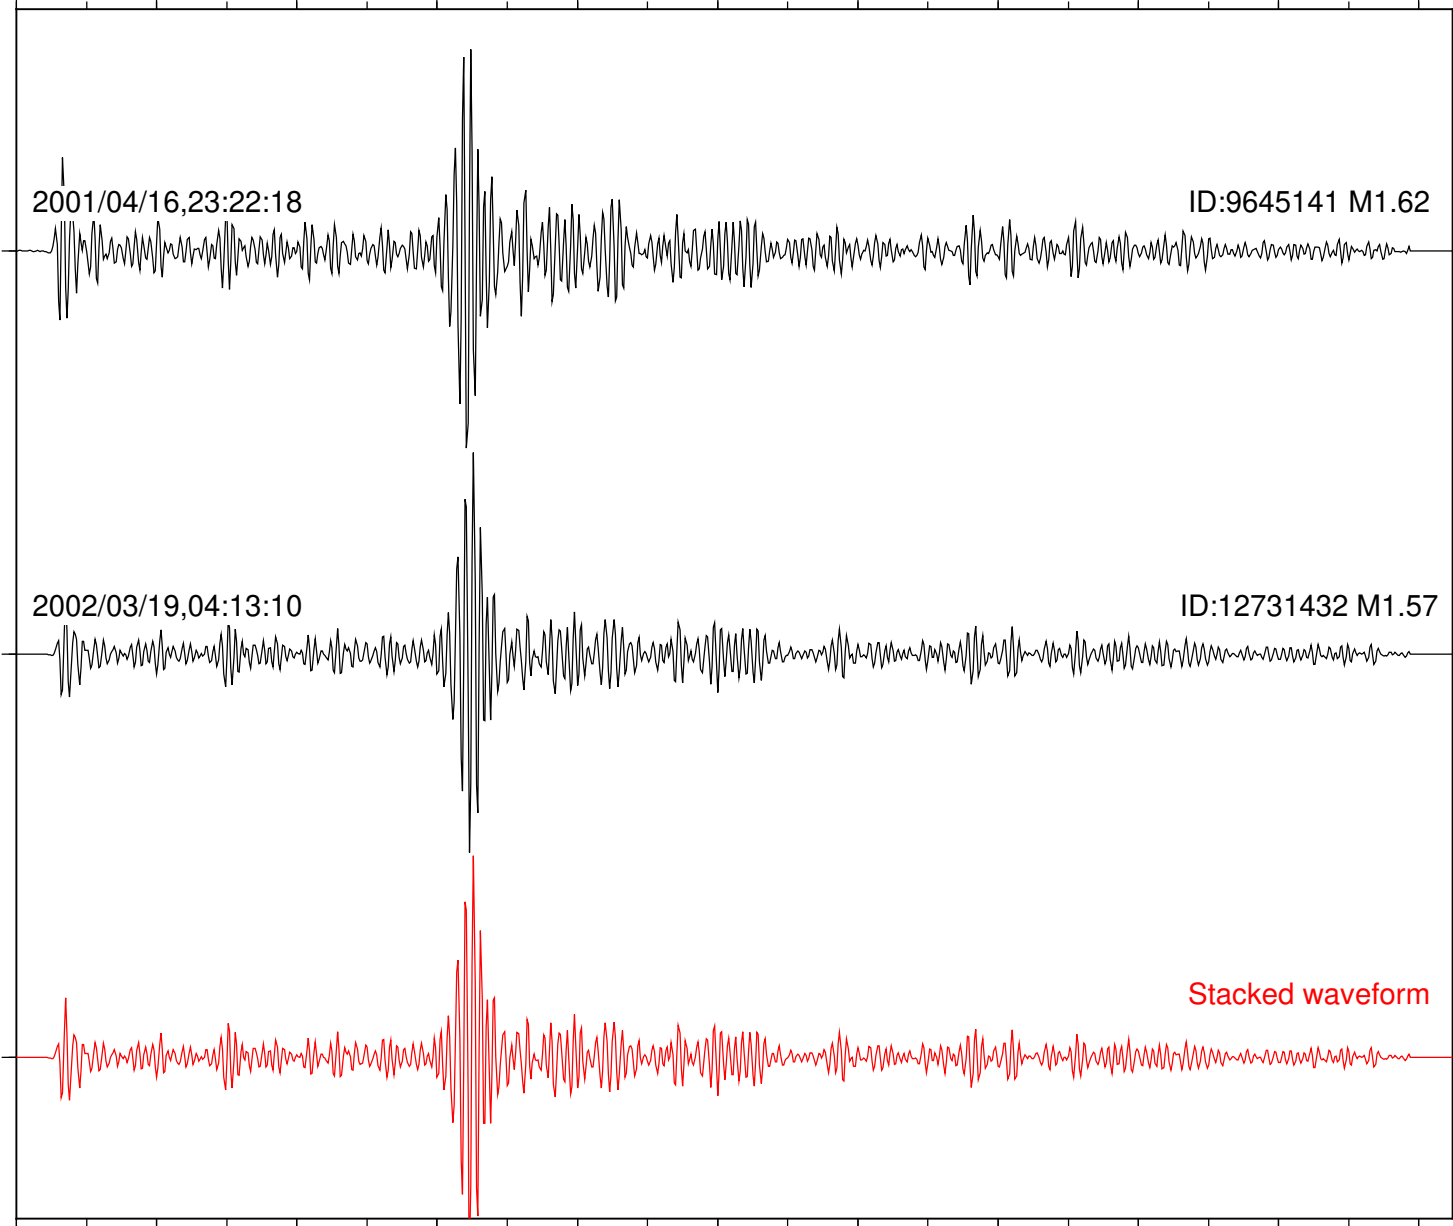

Station: BAC Com: EHZ

Focal depth: 9.52 km

Station: DGR Com: HHZ

Focal depth: 9.52 km

2001/04/16,23:22:18

ID:9645141 M1.62

2002/03/19,04:13:10

ID:12731432 M1.57

Stacked waveform

0 1 2 3 4 5 6 7 8 9 10
Elapsed time (s)