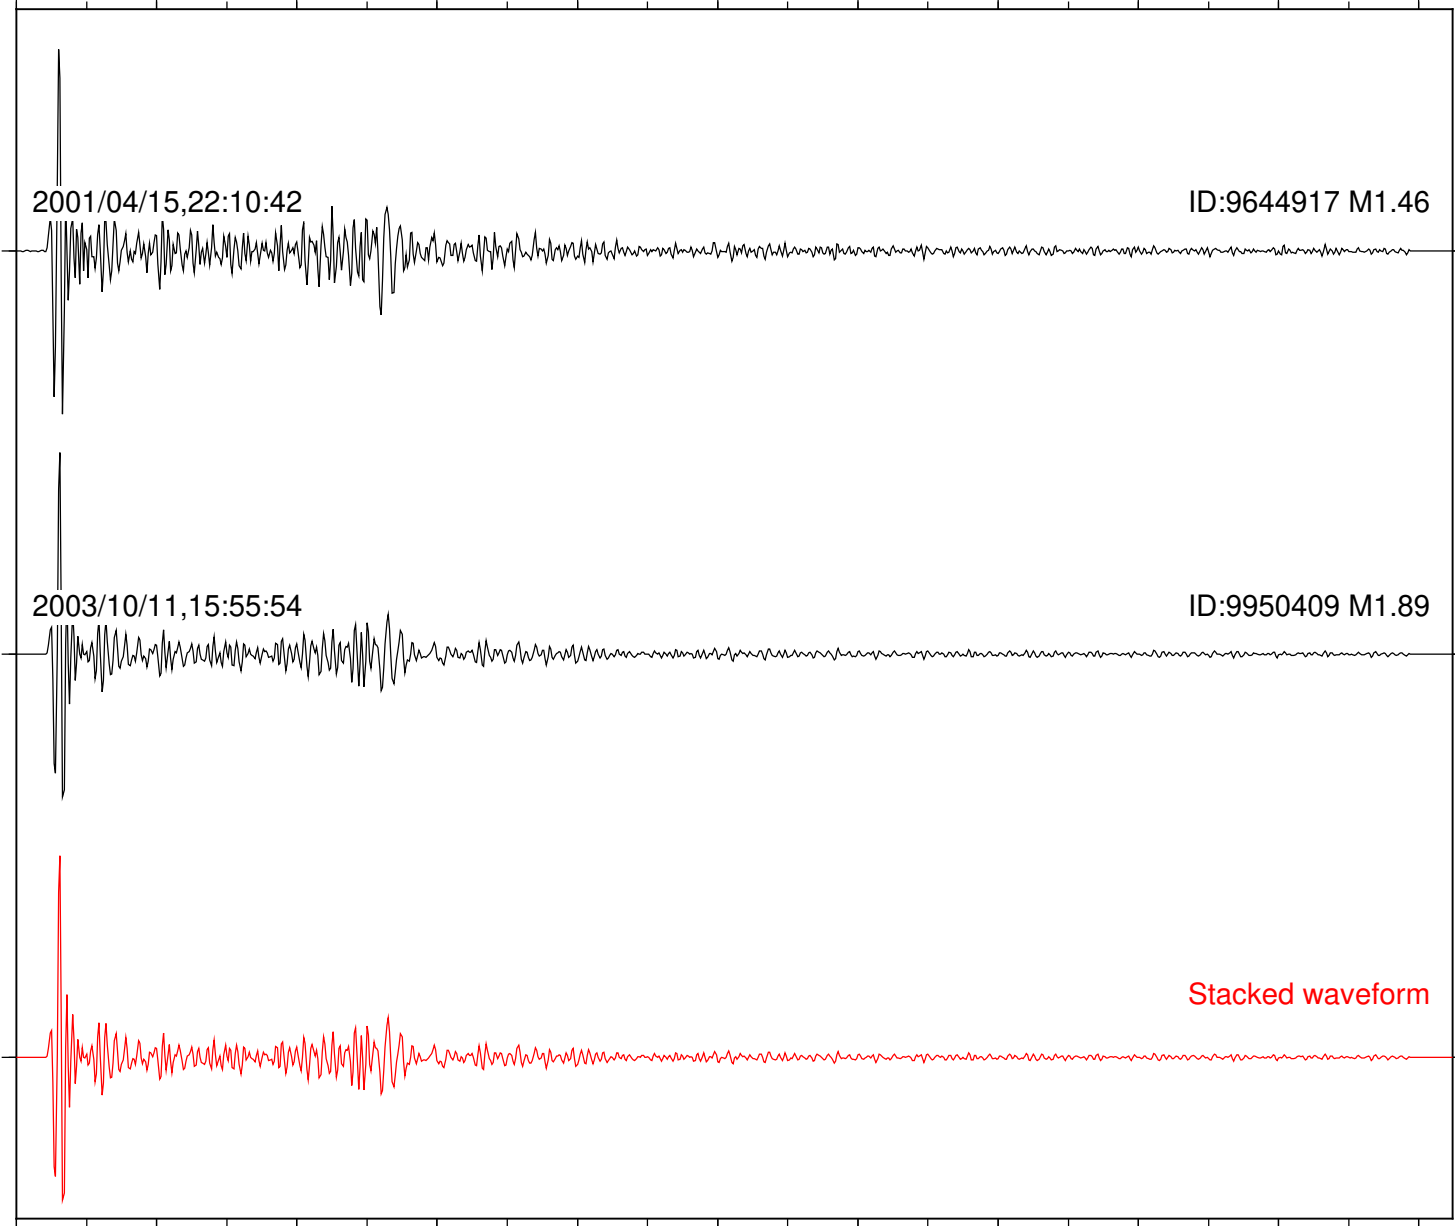

Station: FRD Com: HHZ

Focal depth: 6.01 km

2001/04/15,22:10:42

ID:9644917 M1.46

2003/10/11,15:55:54

ID:9950409 M1.89

Stacked waveform

0 1 2 3 4 5 6 7 8 9 10

Elapsed time (s)

Station: PFO Com: HHZ

Focal depth: 6.01 km