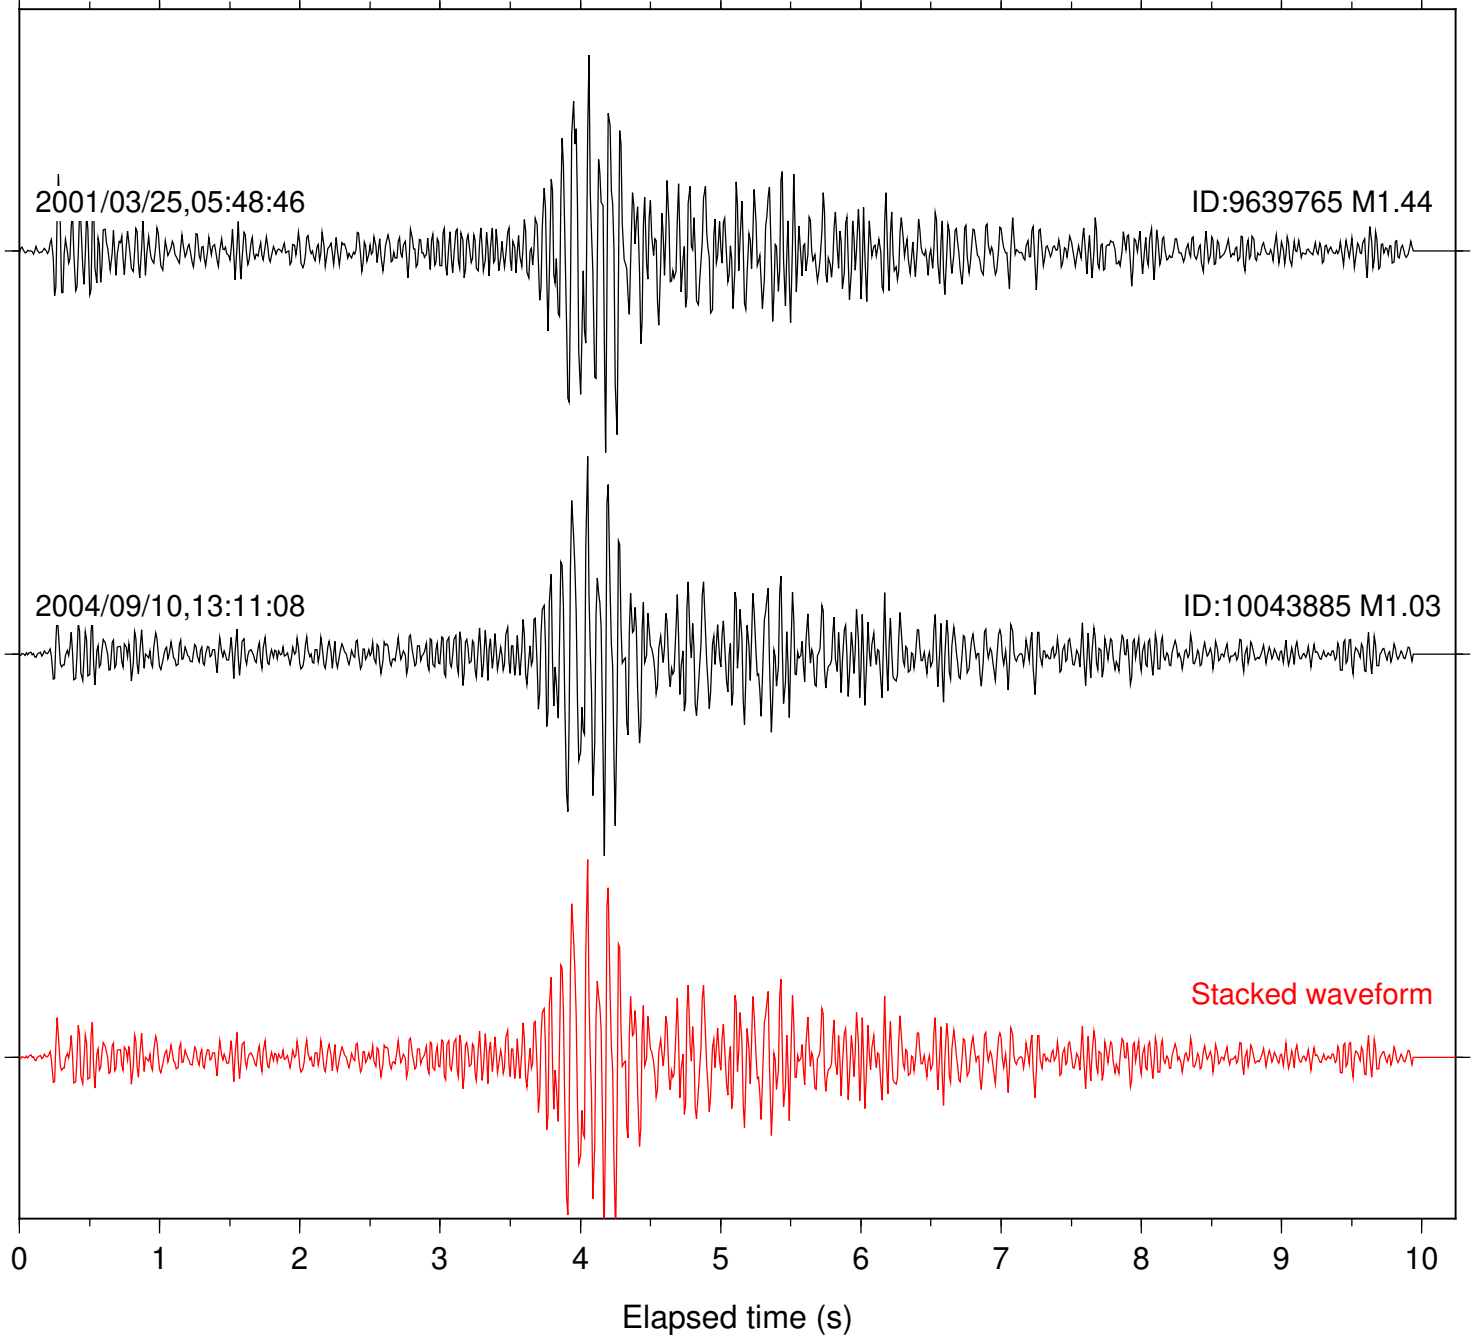

Station: BAC Com: EHZ

Focal depth: 14.73 km

Station: DGR Com: HHZ

Focal depth: 14.73 km