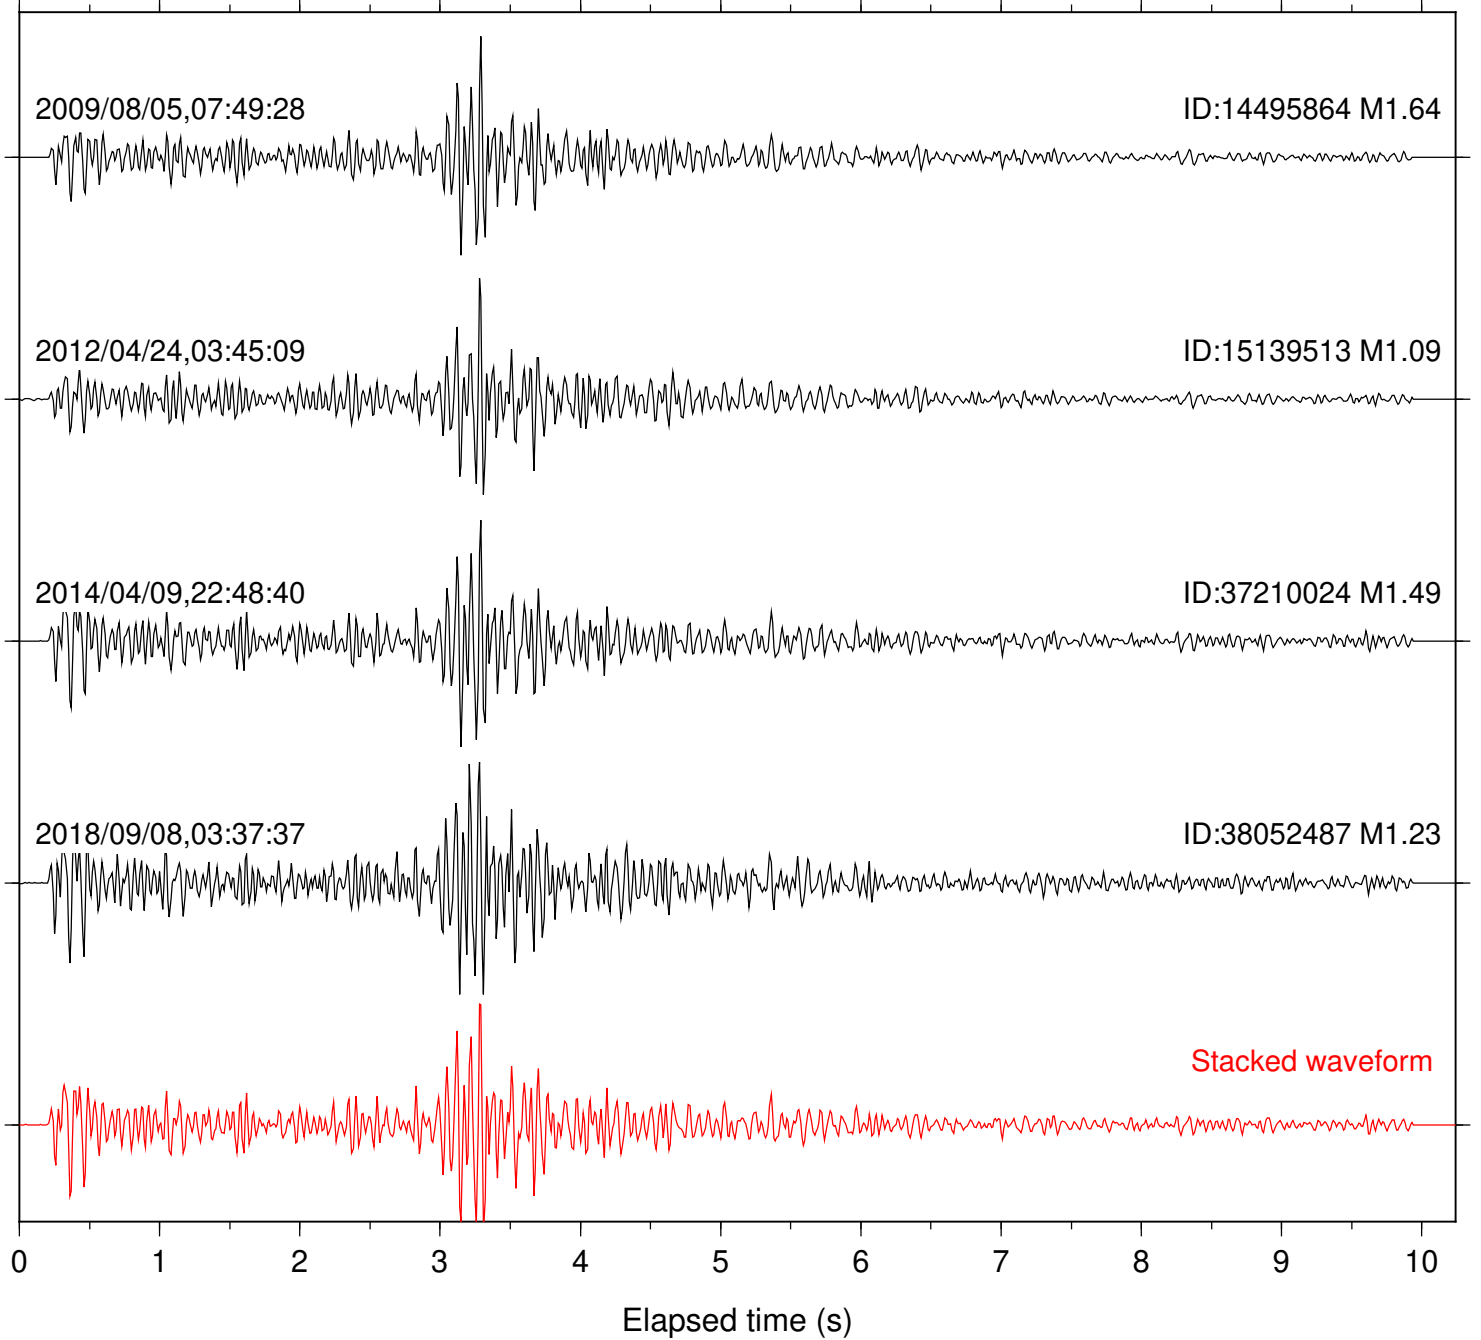

Station: B082 Com: EHZ

Focal depth: 17.73 km

Station: B084 Com: EHZ

Focal depth: 17.74 km

Station: B086 Com: EHZ

Focal depth: 17.73 km

Station: B087 Com: EHZ

Focal depth: 17.74 km

Station: B088 Com: EHZ

Focal depth: 17.74 km

Station: BAC Com: EHZ

Focal depth: 17.74 km

Station: DGR Com: HHZ

Focal depth: 17.73 km

Station: FRD Com: HHZ

Focal depth: 17.74 km

Station: HMT2 Com: HHZ

Focal depth: 17.74 km

Station: KNW Com: HHZ

Focal depth: 17.74 km

Station: PFO Com: HHZ

Focal depth: 17.73 km

Station: SND Com: HHZ

Focal depth: 17.74 km