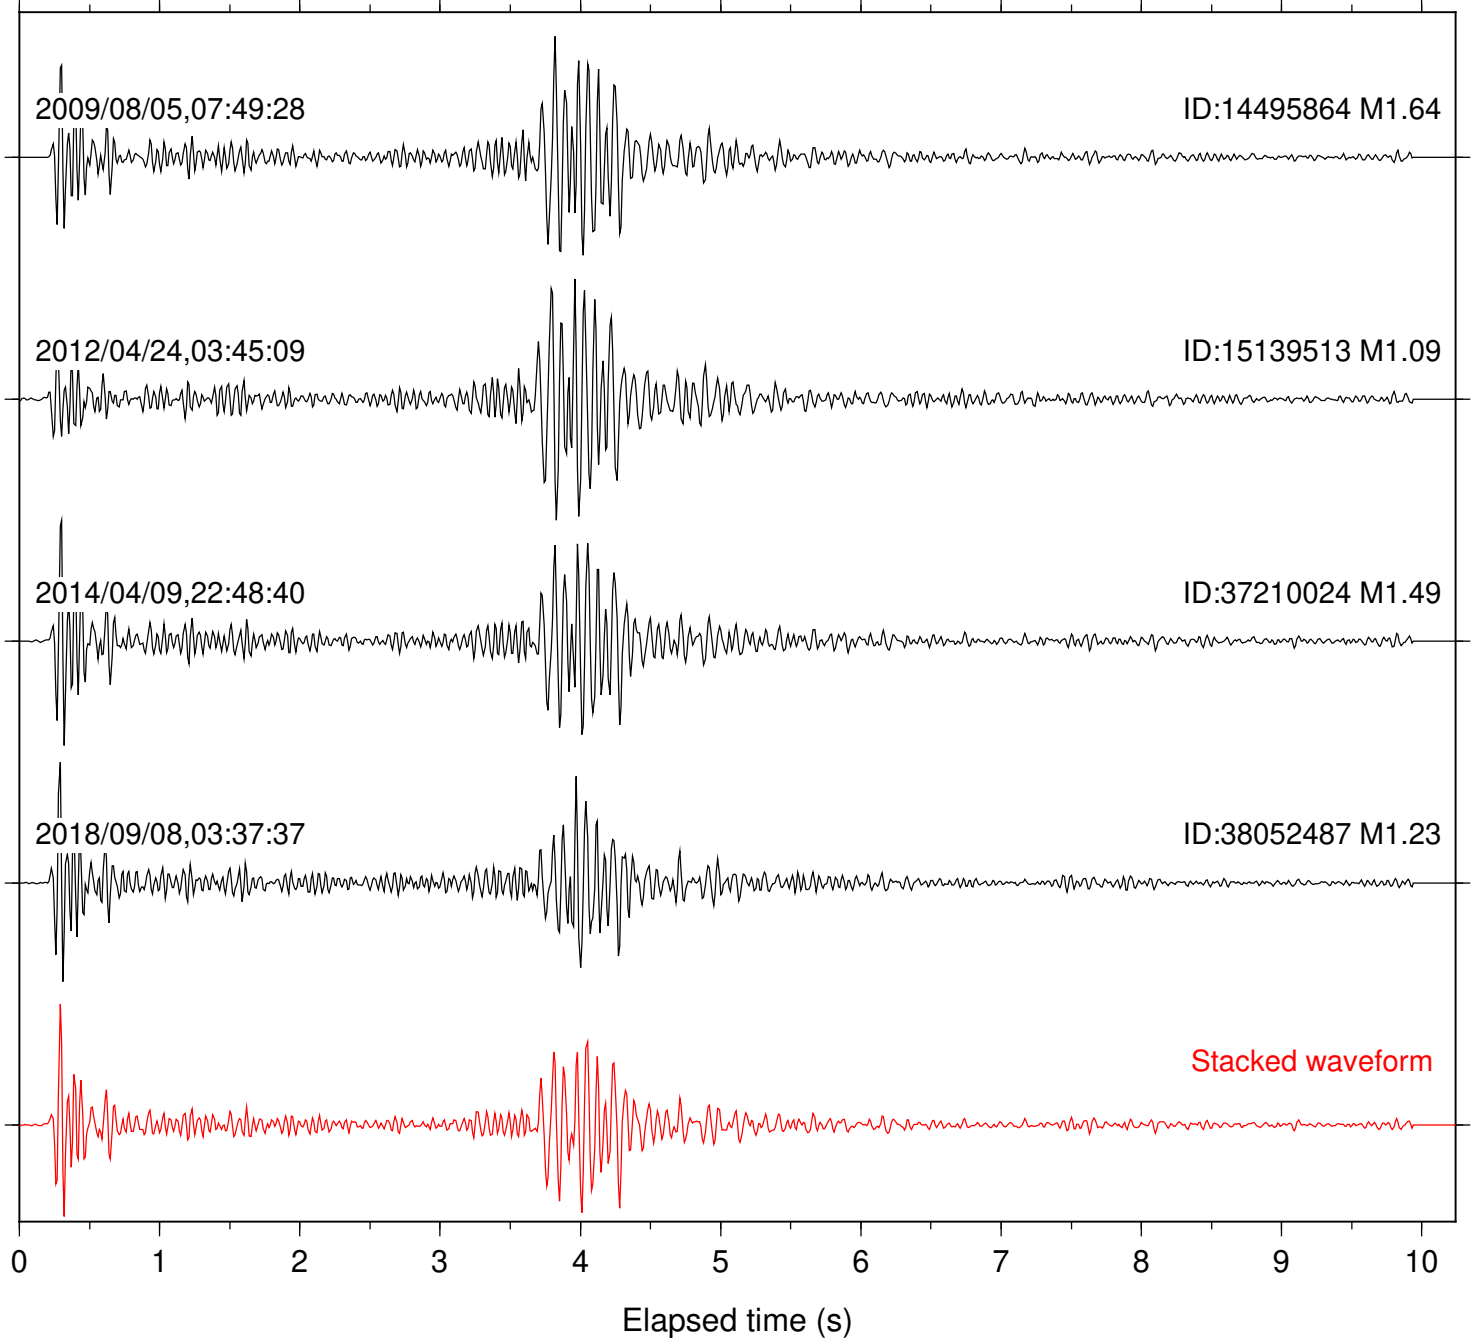

Station: B082 Com: EHZ

Focal depth: 17.73 km

Station: B084 Com: EHZ

Focal depth: 17.74 km

Station: B086 Com: EHZ

Focal depth: 17.73 km

Station: B087 Com: EHZ

Focal depth: 17.74 km

Station: B088 Com: EHZ

Focal depth: 17.74 km

Station: BAC Com: EHZ

Focal depth: 17.74 km

Station: DGR Com: HHZ

Focal depth: 17.73 km

Station: FRD Com: HHZ

Focal depth: 17.74 km

Station: HMT2 Com: HHZ

Focal depth: 17.74 km

Station: KNW Com: HHZ

Focal depth: 17.74 km

Station: PFO Com: HHZ

Focal depth: 17.73 km

Station: SND Com: HHZ

Focal depth: 17.74 km