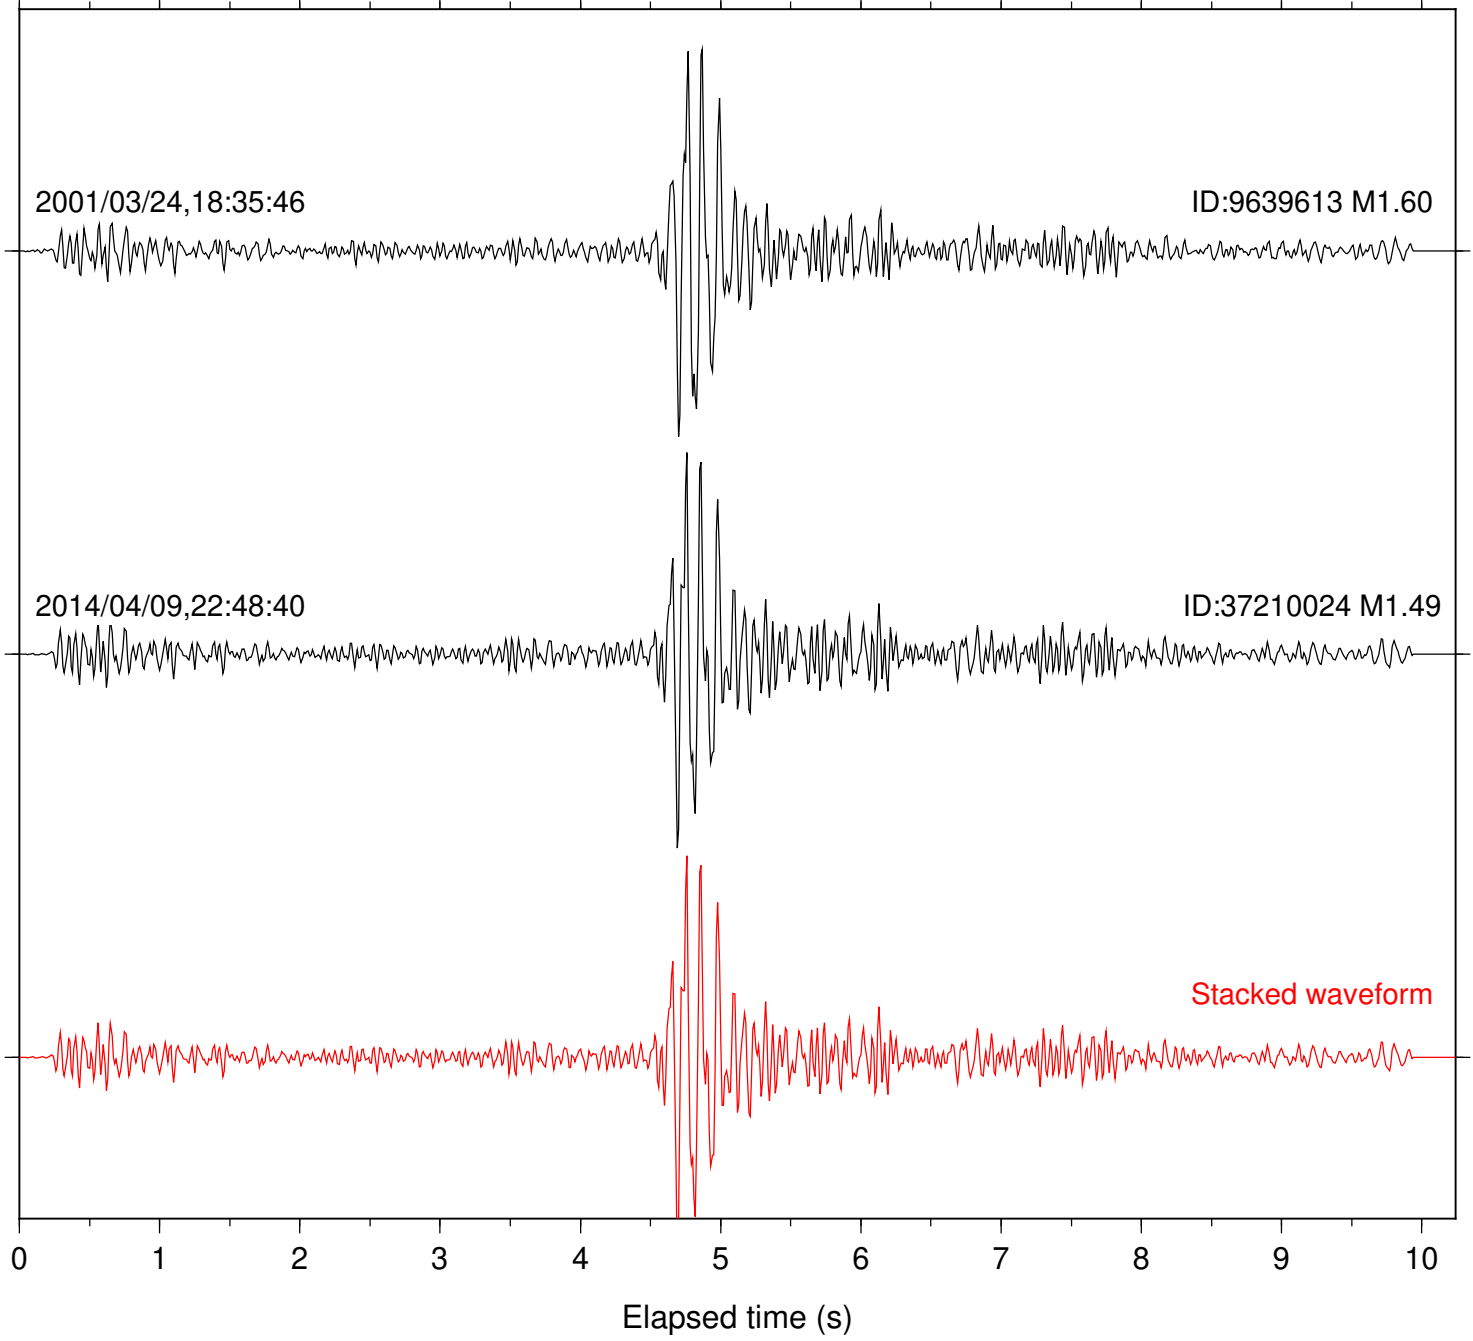

Station: B082 Com: EHZ

Focal depth: 17.73 km

Station: B084 Com: EHZ

Focal depth: 17.74 km

Station: B086 Com: EHZ

Focal depth: 17.73 km

Station: B087 Com: EHZ

Focal depth: 17.74 km

Station: B088 Com: EHZ

Focal depth: 17.74 km

Station: BAC Com: EHZ

Focal depth: 17.74 km

Station: DGR Com: HHZ

Focal depth: 17.73 km

Station: FRD Com: HHZ

Focal depth: 17.74 km

Station: HMT2 Com: HHZ

Focal depth: 17.74 km

Station: KNW Com: HHZ

Focal depth: 17.74 km

Station: PFO Com: HHZ

Focal depth: 17.73 km

Station: SND Com: HHZ

Focal depth: 17.74 km