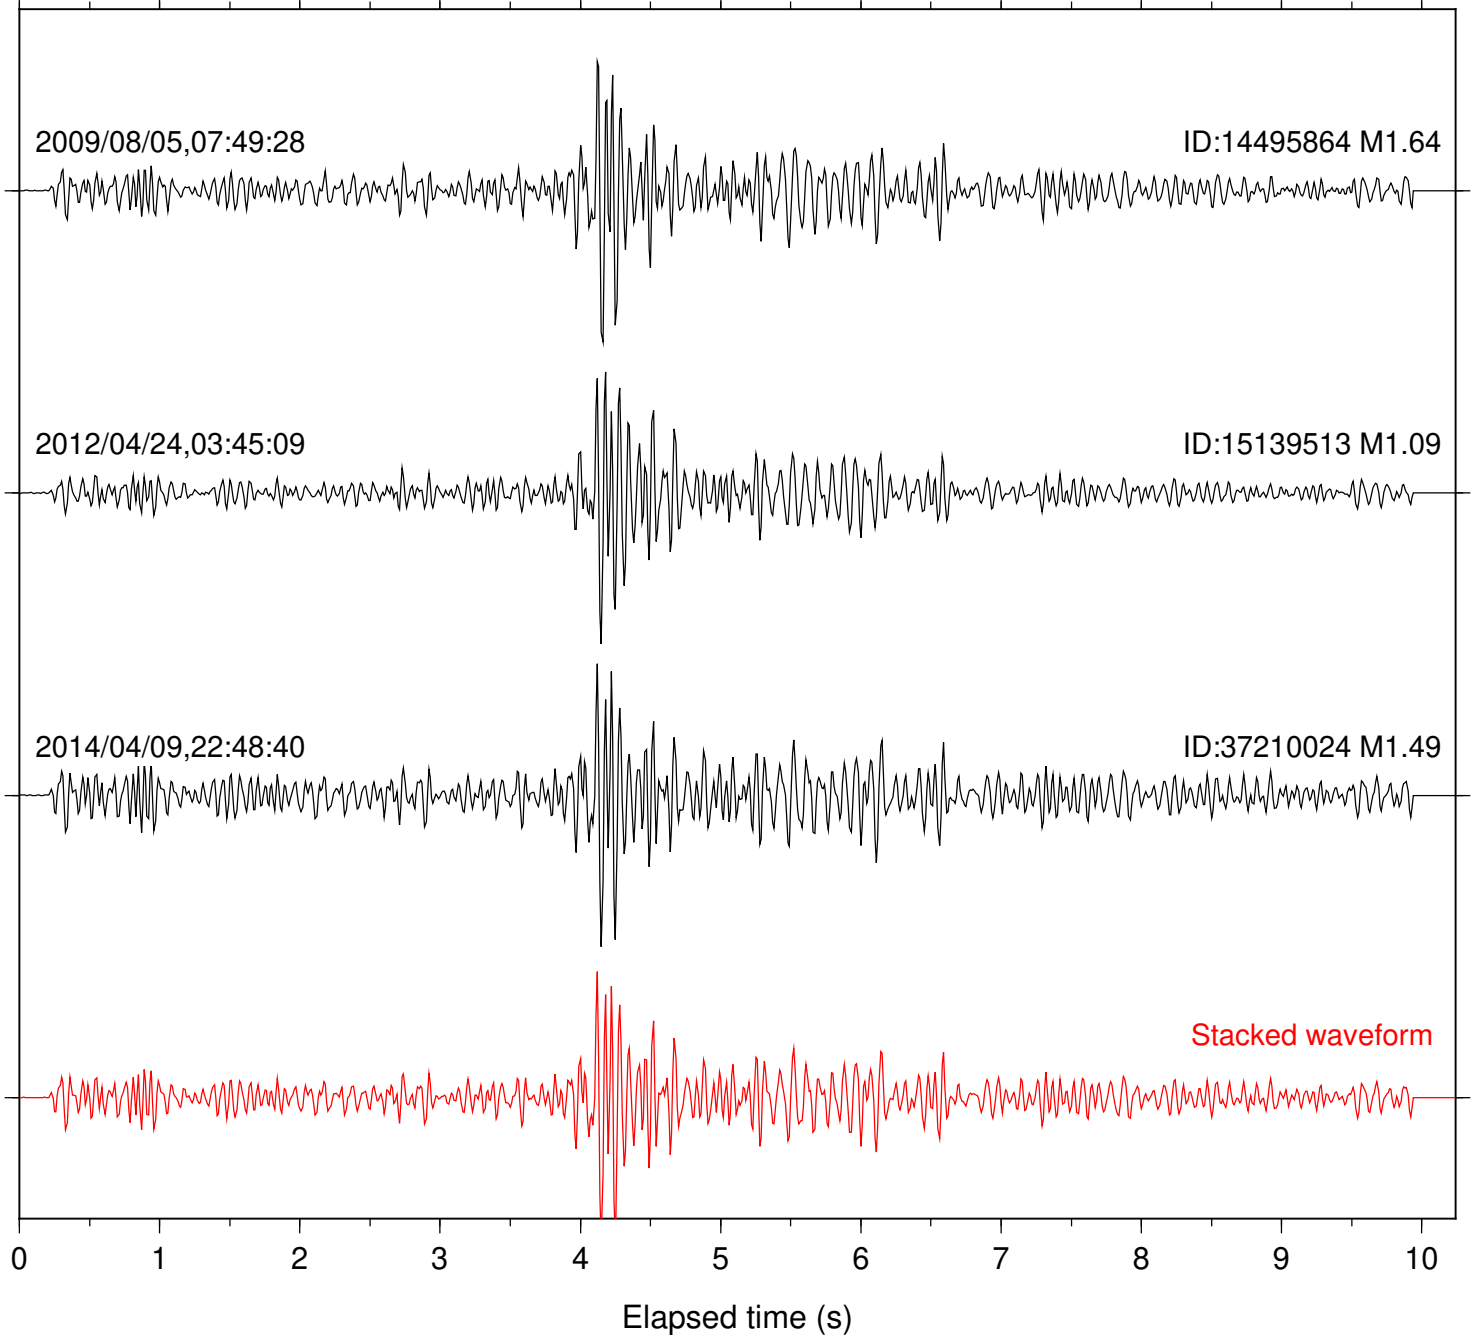

Station: B082 Com: EHZ

Focal depth: 17.73 km

Station: B084 Com: EHZ

Focal depth: 17.74 km

Station: B086 Com: EHZ

Focal depth: 17.73 km

Station: B087 Com: EHZ

Focal depth: 17.74 km

Station: B088 Com: EHZ

Focal depth: 17.74 km

Station: BAC Com: EHZ

Focal depth: 17.74 km

Station: DGR Com: HHZ

Focal depth: 17.73 km

Station: FRD Com: HHZ

Focal depth: 17.74 km

Station: HMT2 Com: HHZ

Focal depth: 17.74 km

Station: KNW Com: HHZ

Focal depth: 17.74 km

Station: PFO Com: HHZ

Focal depth: 17.73 km

Station: SND Com: HHZ

Focal depth: 17.74 km