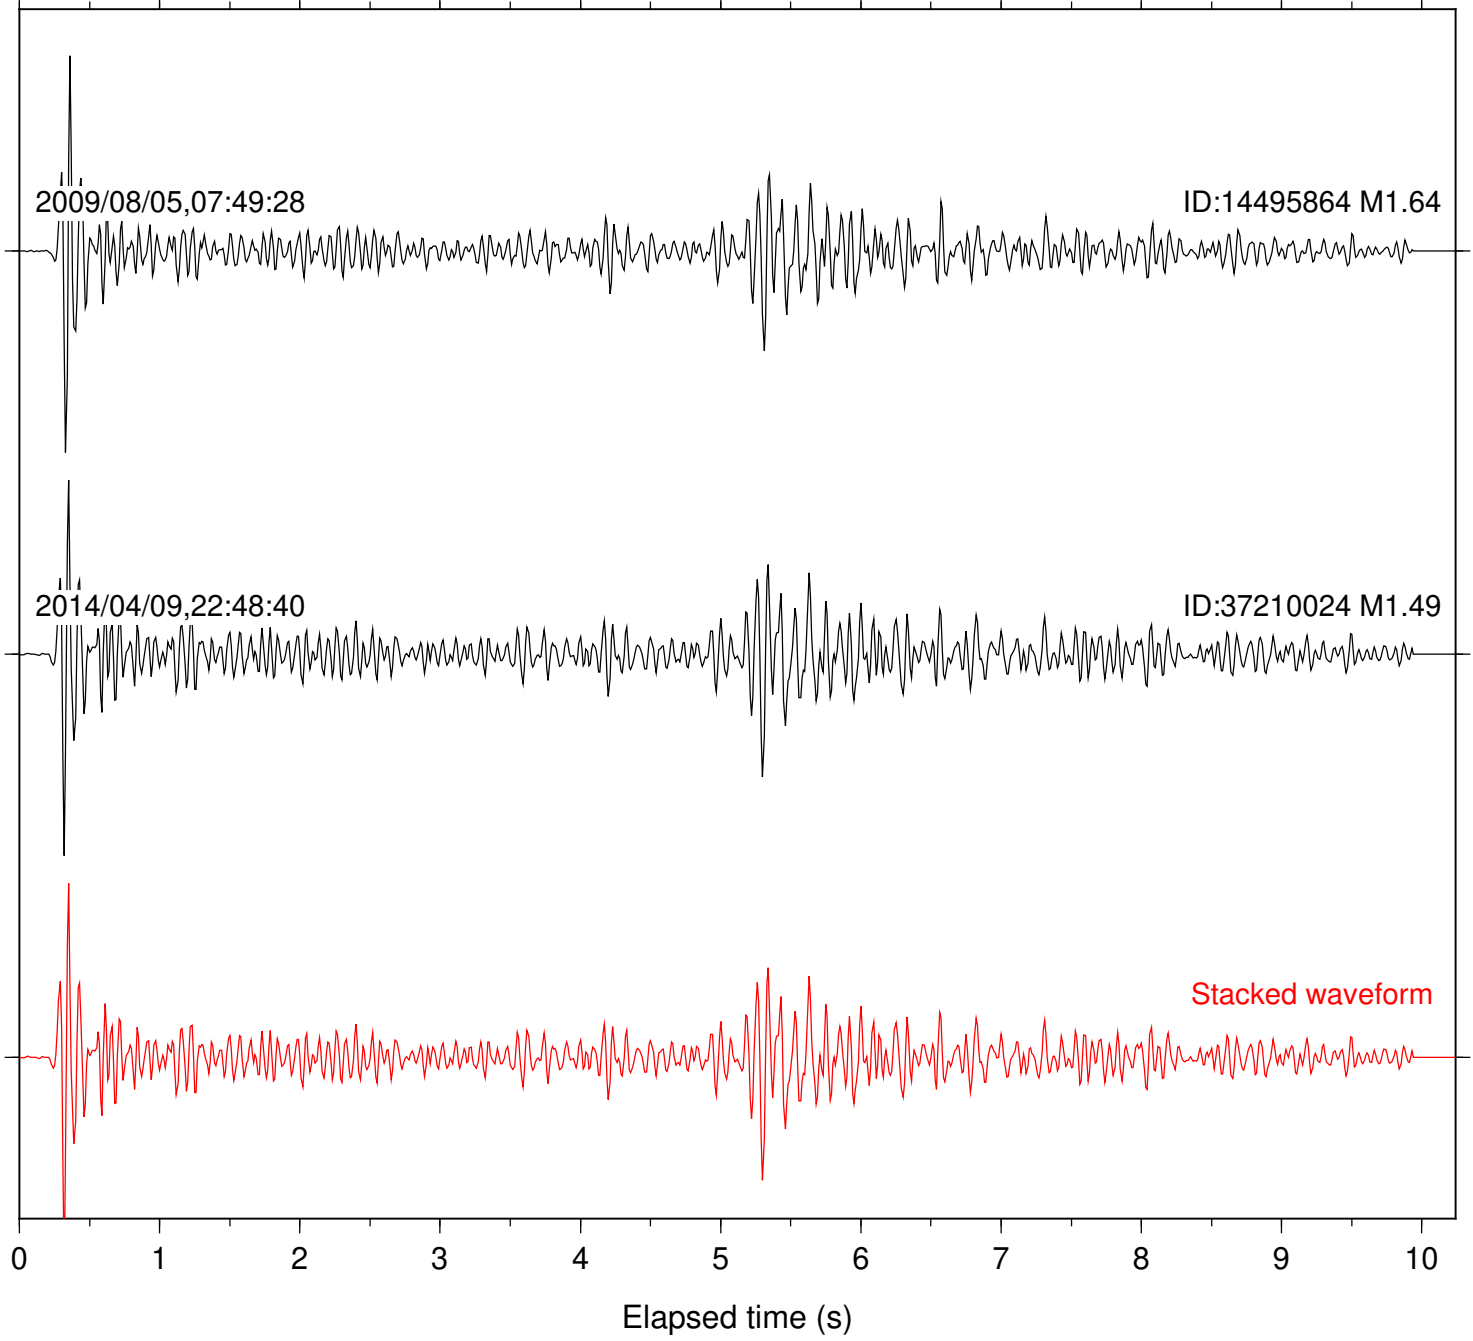

Station: B082 Com: EHZ

Focal depth: 17.73 km

Station: B084 Com: EHZ

Focal depth: 17.74 km

Station: B086 Com: EHZ

Focal depth: 17.73 km

Station: B087 Com: EHZ

Focal depth: 17.74 km

Station: B088 Com: EHZ

Focal depth: 17.74 km

Station: BAC Com: EHZ

Focal depth: 17.74 km

Station: DGR Com: HHZ

Focal depth: 17.73 km

Station: FRD Com: HHZ

Focal depth: 17.74 km

Station: HMT2 Com: HHZ

Focal depth: 17.74 km

Station: KNW Com: HHZ

Focal depth: 17.74 km

Station: PFO Com: HHZ

Focal depth: 17.73 km

Station: SND Com: HHZ

Focal depth: 17.74 km