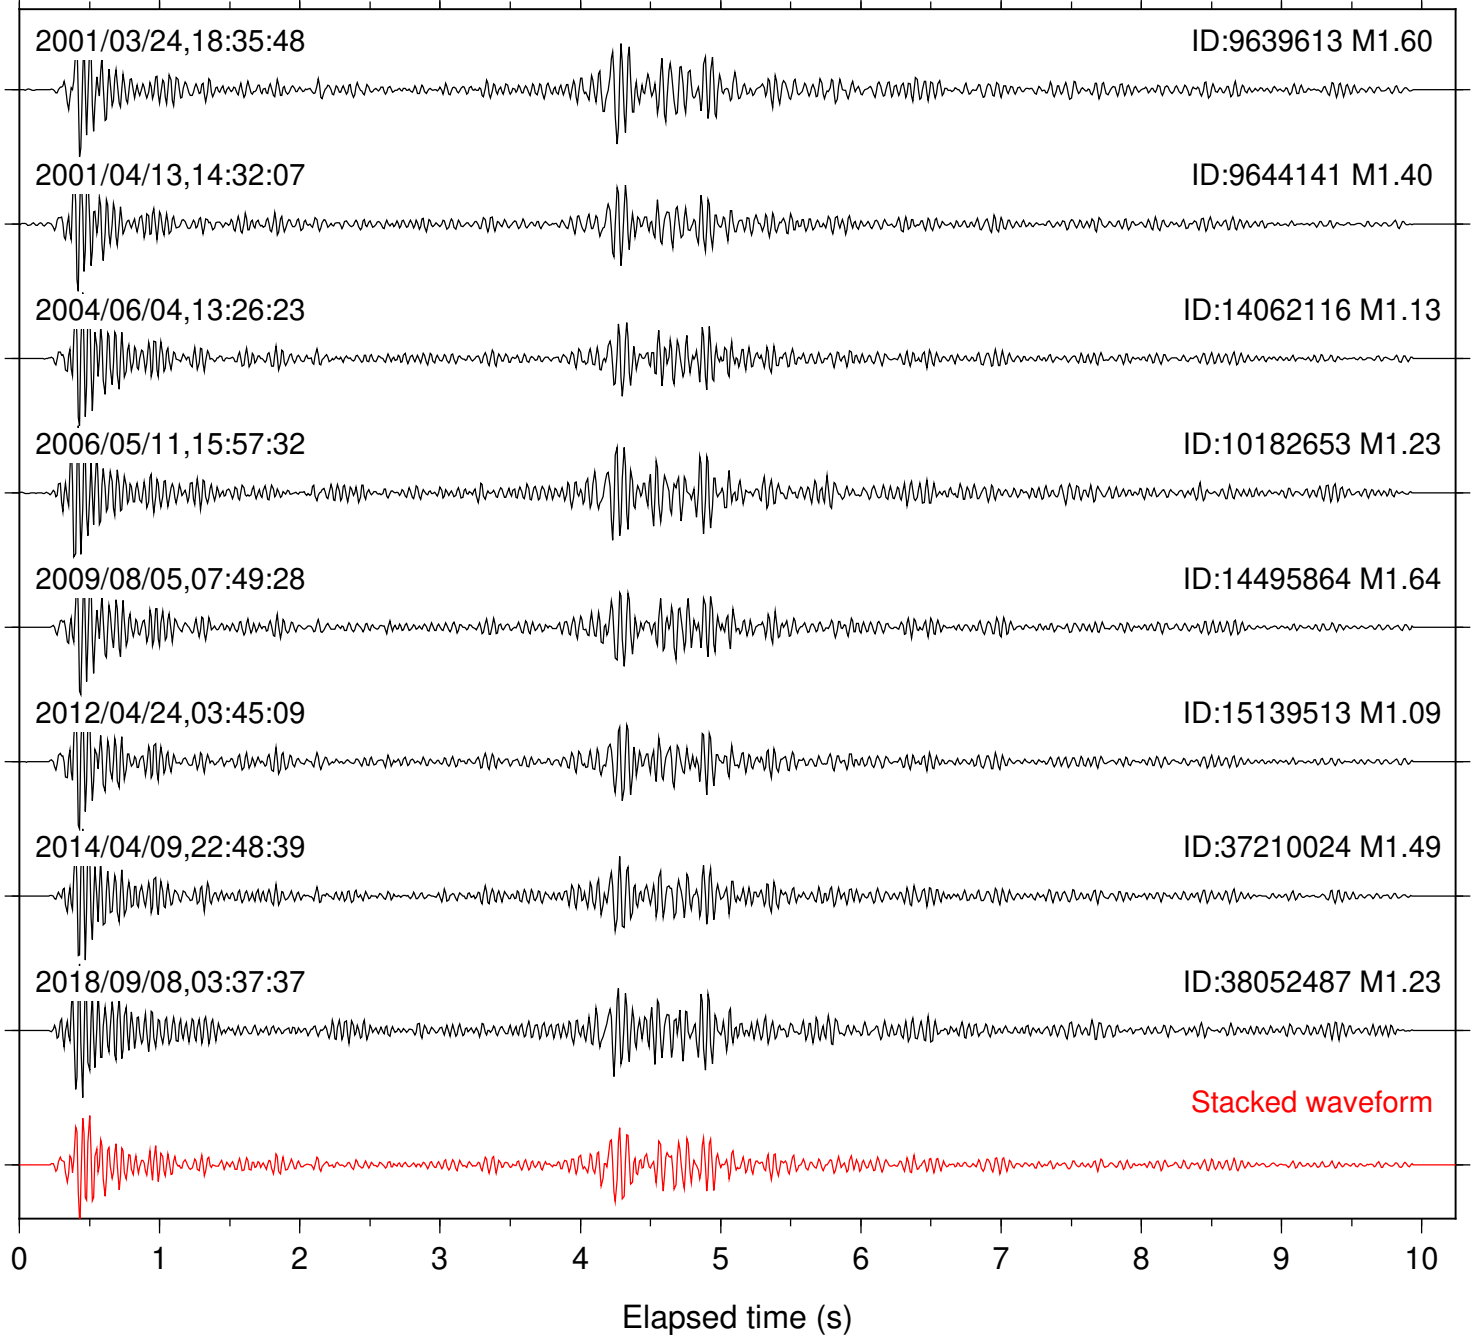

Station: B082 Com: EHZ

Focal depth: 17.73 km

Station: B084 Com: EHZ

Focal depth: 17.74 km

Station: B086 Com: EHZ

Focal depth: 17.73 km

Station: B087 Com: EHZ

Focal depth: 17.74 km

Station: B088 Com: EHZ

Focal depth: 17.74 km

Station: BAC Com: EHZ

Focal depth: 17.74 km

Station: DGR Com: HHZ

Focal depth: 17.73 km

Station: FRD Com: HHZ

Focal depth: 17.74 km

Station: HMT2 Com: HHZ

Focal depth: 17.74 km

Station: KNW Com: HHZ

Focal depth: 17.74 km

Station: PFO Com: HHZ

Focal depth: 17.73 km

Station: SND Com: HHZ

Focal depth: 17.74 km