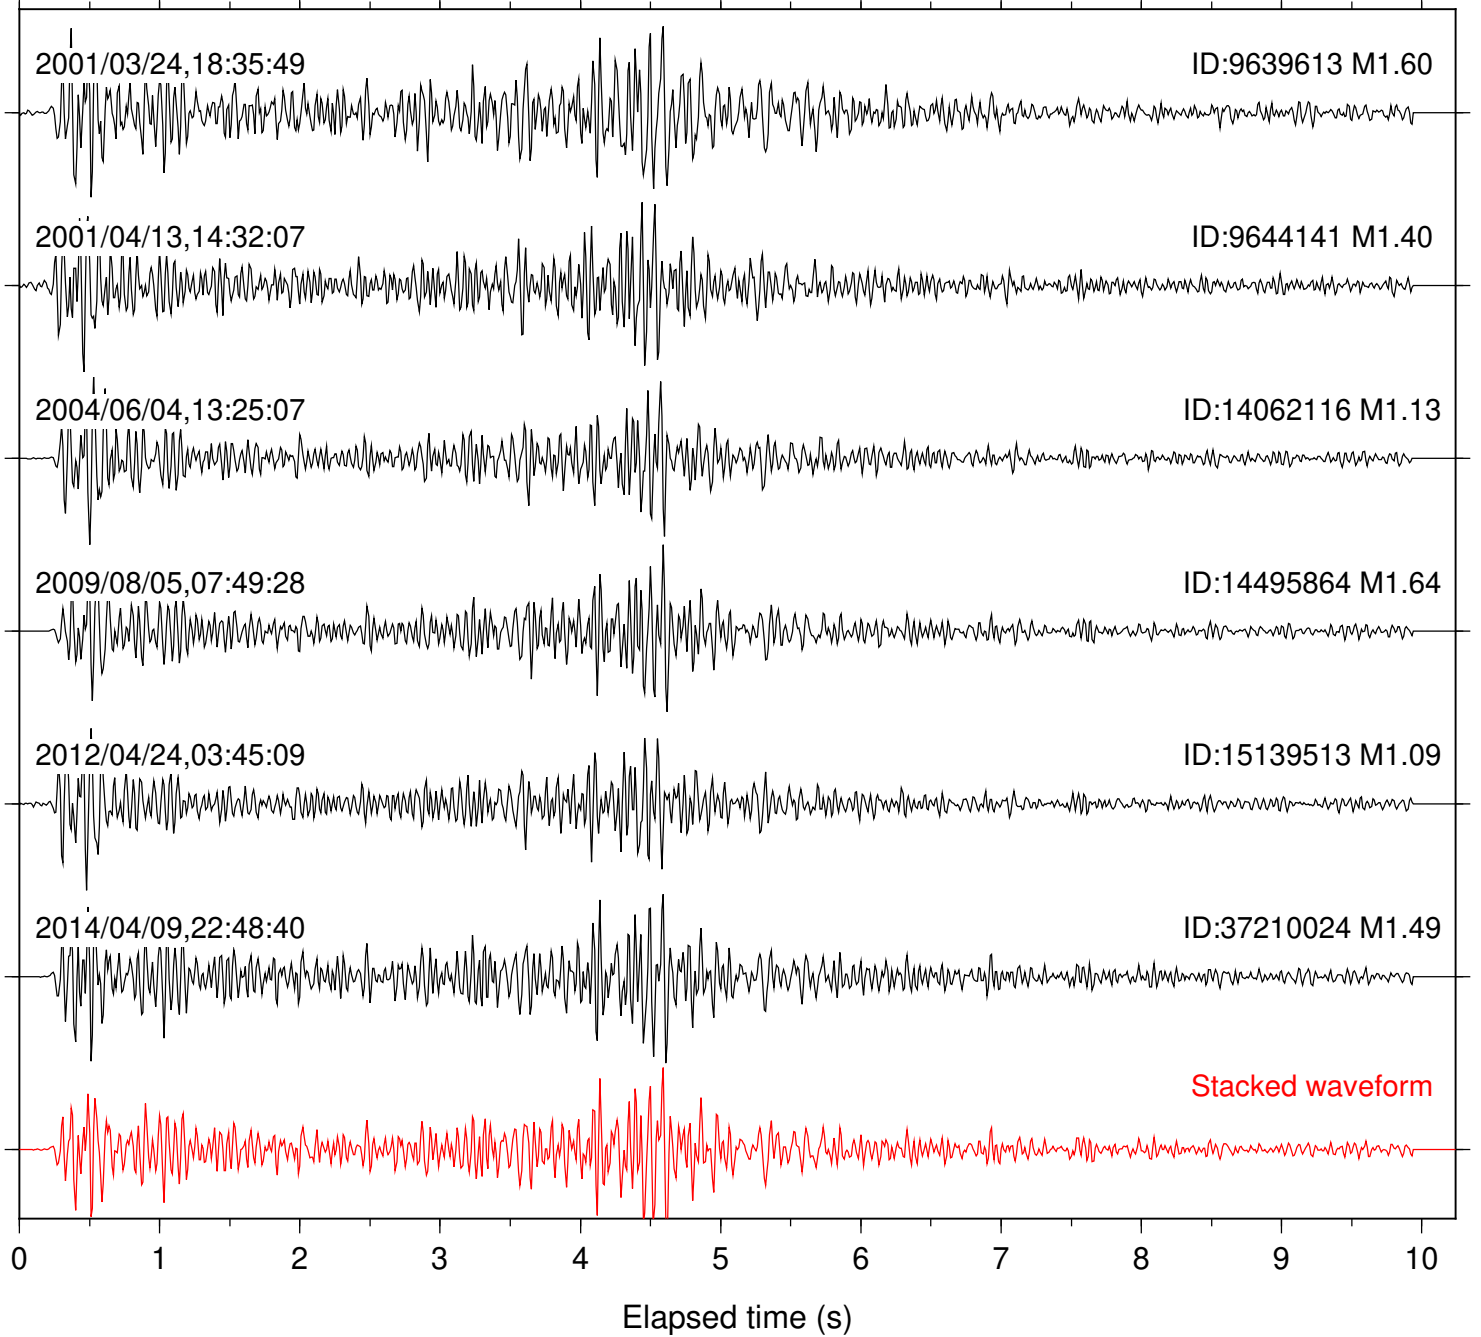

Station: B082 Com: EHZ

Focal depth: 17.73 km

Station: B084 Com: EHZ

Focal depth: 17.74 km

Station: B086 Com: EHZ

Focal depth: 17.73 km

Station: B087 Com: EHZ

Focal depth: 17.74 km

Station: B088 Com: EHZ

Focal depth: 17.74 km

Station: BAC Com: EHZ

Focal depth: 17.74 km

Station: DGR Com: HHZ

Focal depth: 17.73 km

Station: FRD Com: HHZ

Focal depth: 17.74 km

Station: HMT2 Com: HHZ

Focal depth: 17.74 km

Station: KNW Com: HHZ

Focal depth: 17.74 km

Station: PFO Com: HHZ

Focal depth: 17.73 km

Station: SND Com: HHZ

Focal depth: 17.74 km