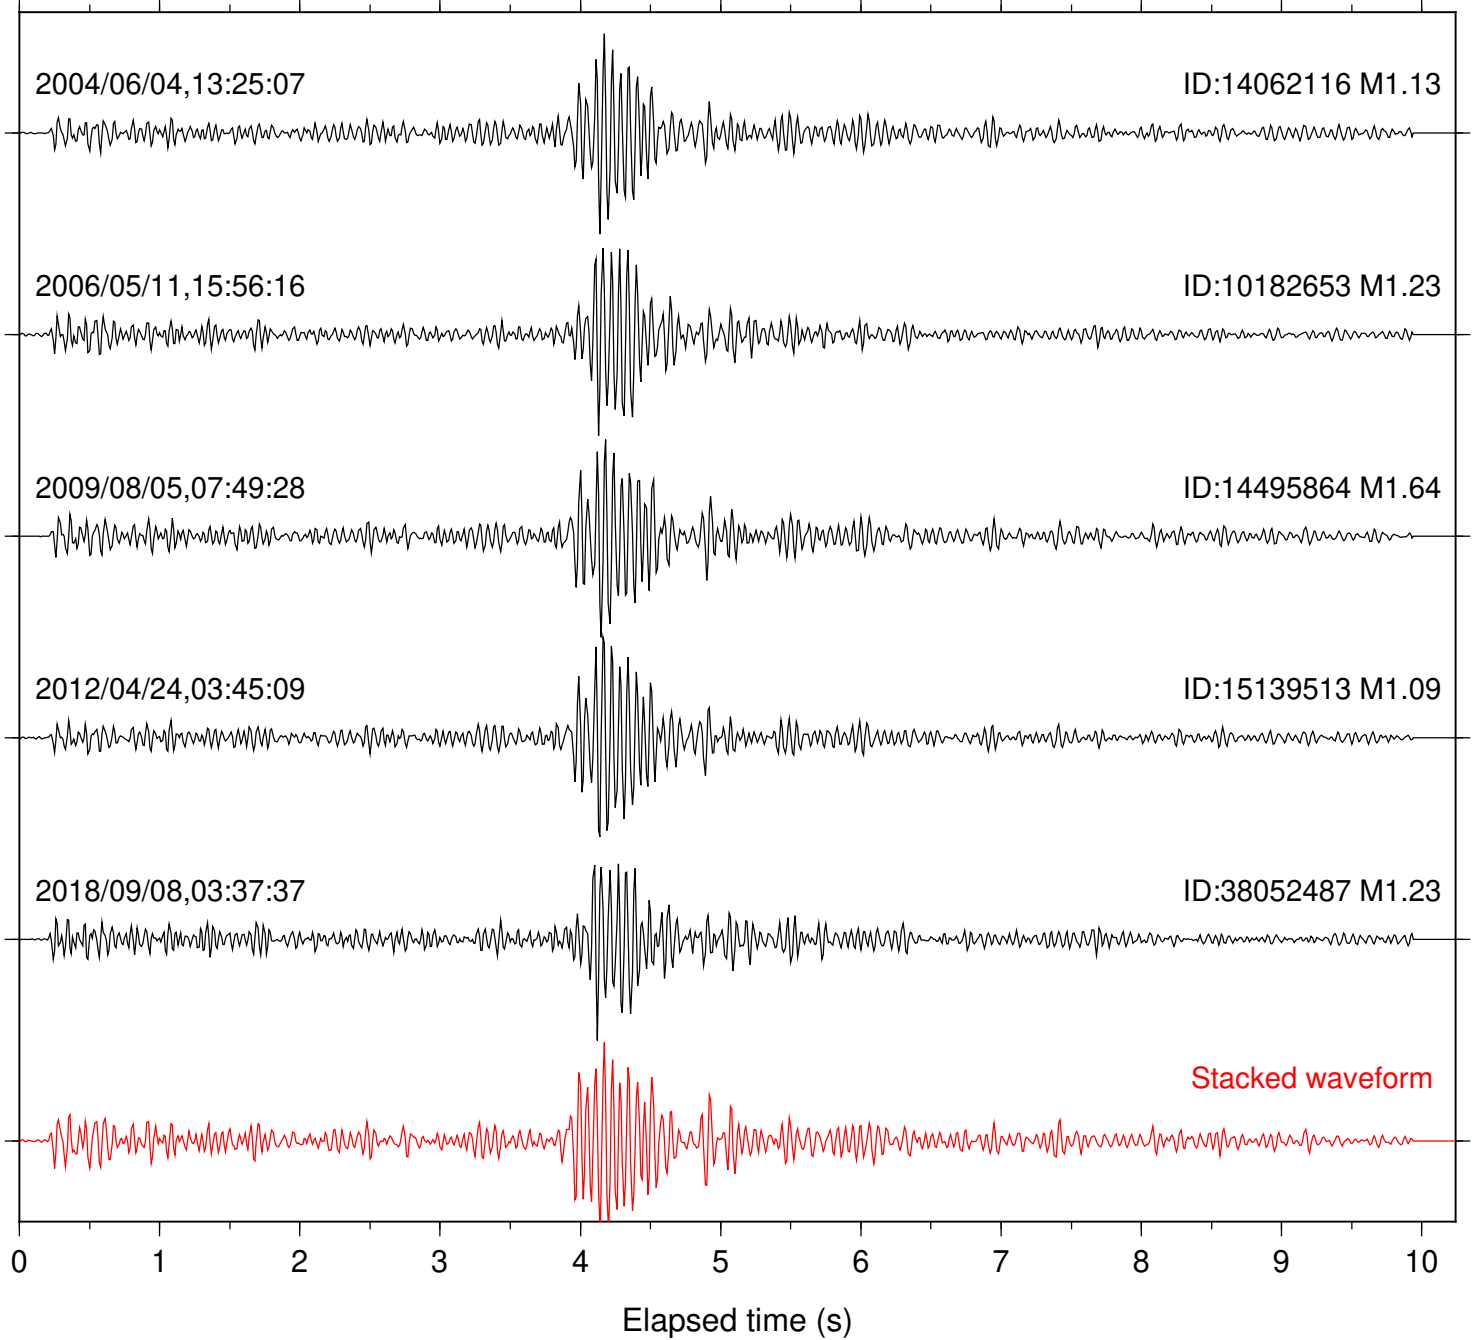

Station: B082 Com: EHZ

Focal depth: 17.73 km

Station: B084 Com: EHZ

Focal depth: 17.74 km

Station: B086 Com: EHZ

Focal depth: 17.73 km

Station: B087 Com: EHZ

Focal depth: 17.74 km

Station: B088 Com: EHZ

Focal depth: 17.74 km

Station: BAC Com: EHZ

Focal depth: 17.74 km

Station: DGR Com: HHZ

Focal depth: 17.73 km

Station: FRD Com: HHZ

Focal depth: 17.74 km

Station: HMT2 Com: HHZ

Focal depth: 17.74 km

Station: KNW Com: HHZ

Focal depth: 17.74 km

Station: PFO Com: HHZ

Focal depth: 17.73 km

Station: SND Com: HHZ

Focal depth: 17.74 km