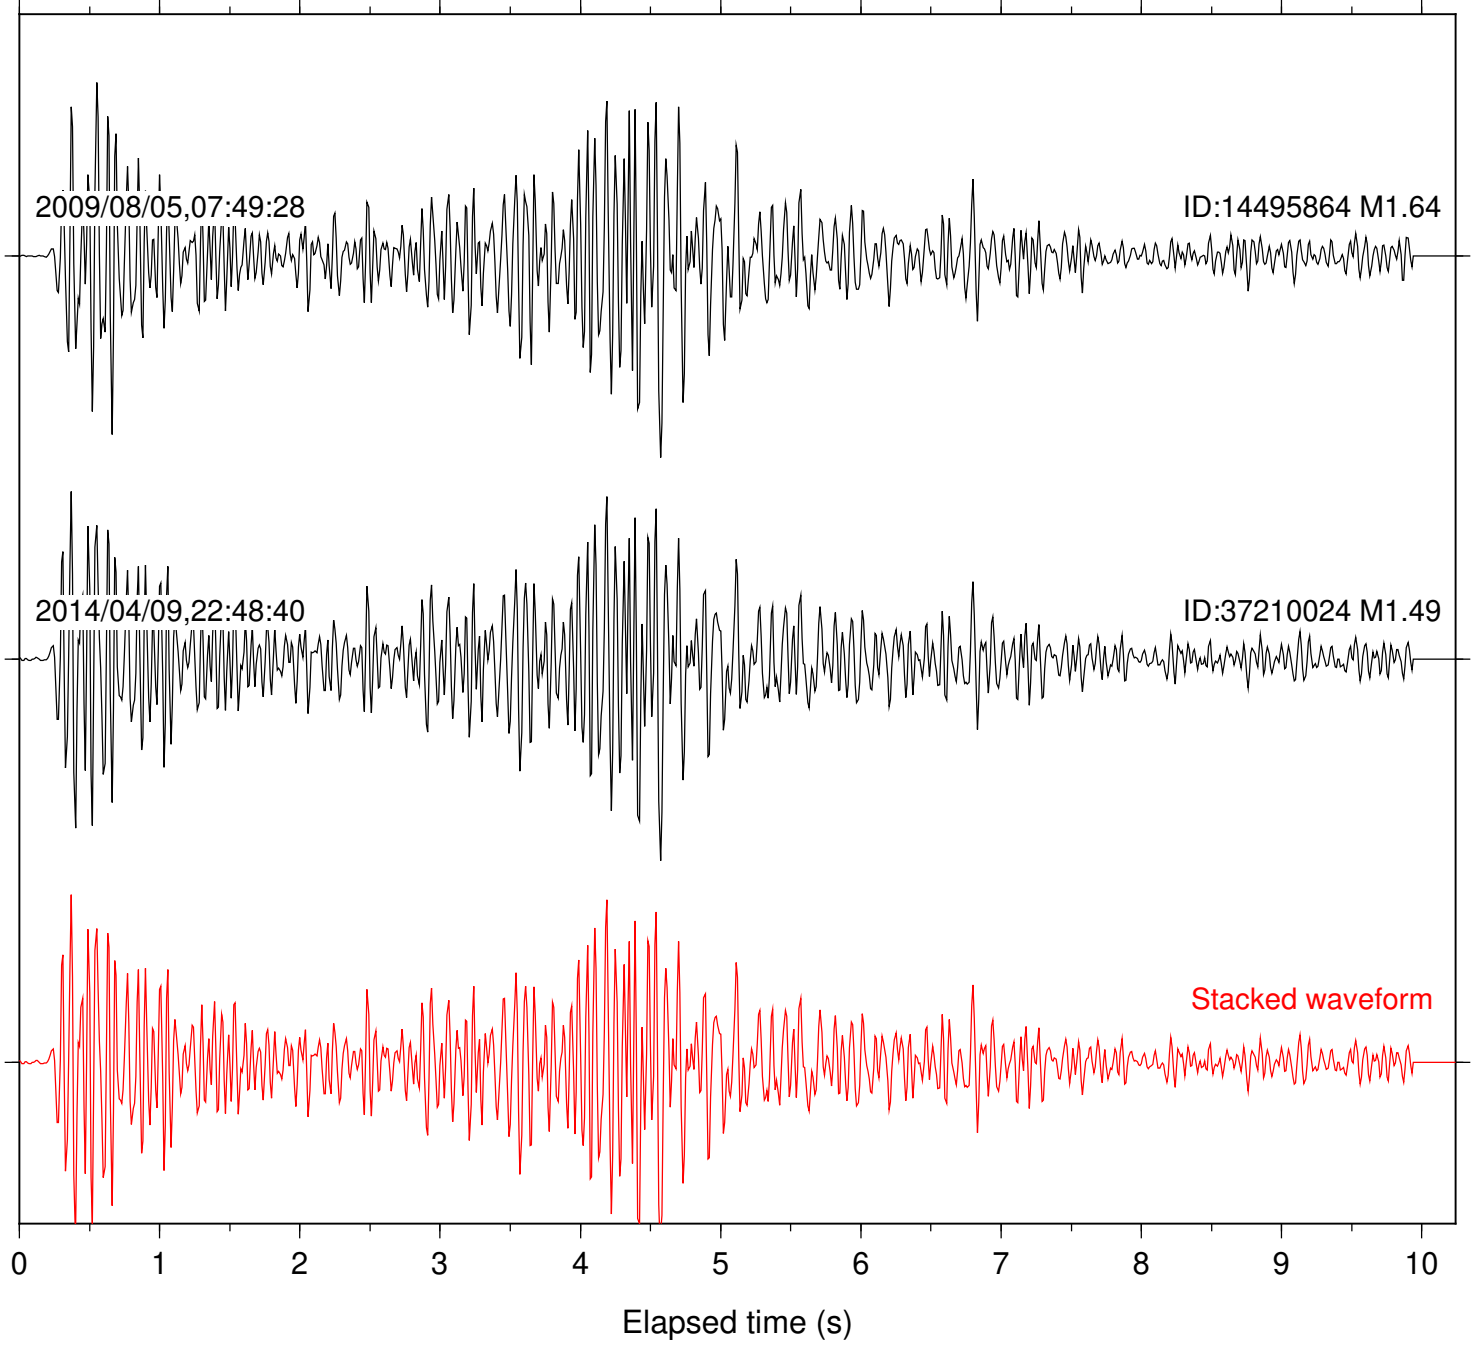

Station: B082 Com: EHZ

Focal depth: 17.73 km

Station: B084 Com: EHZ

Focal depth: 17.74 km

Station: B086 Com: EHZ

Focal depth: 17.73 km

Station: B087 Com: EHZ

Focal depth: 17.74 km

Station: B088 Com: EHZ

Focal depth: 17.74 km

Station: BAC Com: EHZ

Focal depth: 17.74 km

Station: DGR Com: HHZ

Focal depth: 17.73 km

Station: FRD Com: HHZ

Focal depth: 17.74 km

Station: HMT2 Com: HHZ

Focal depth: 17.74 km

Station: KNW Com: HHZ

Focal depth: 17.74 km

Station: PFO Com: HHZ

Focal depth: 17.73 km

Station: SND Com: HHZ

Focal depth: 17.74 km