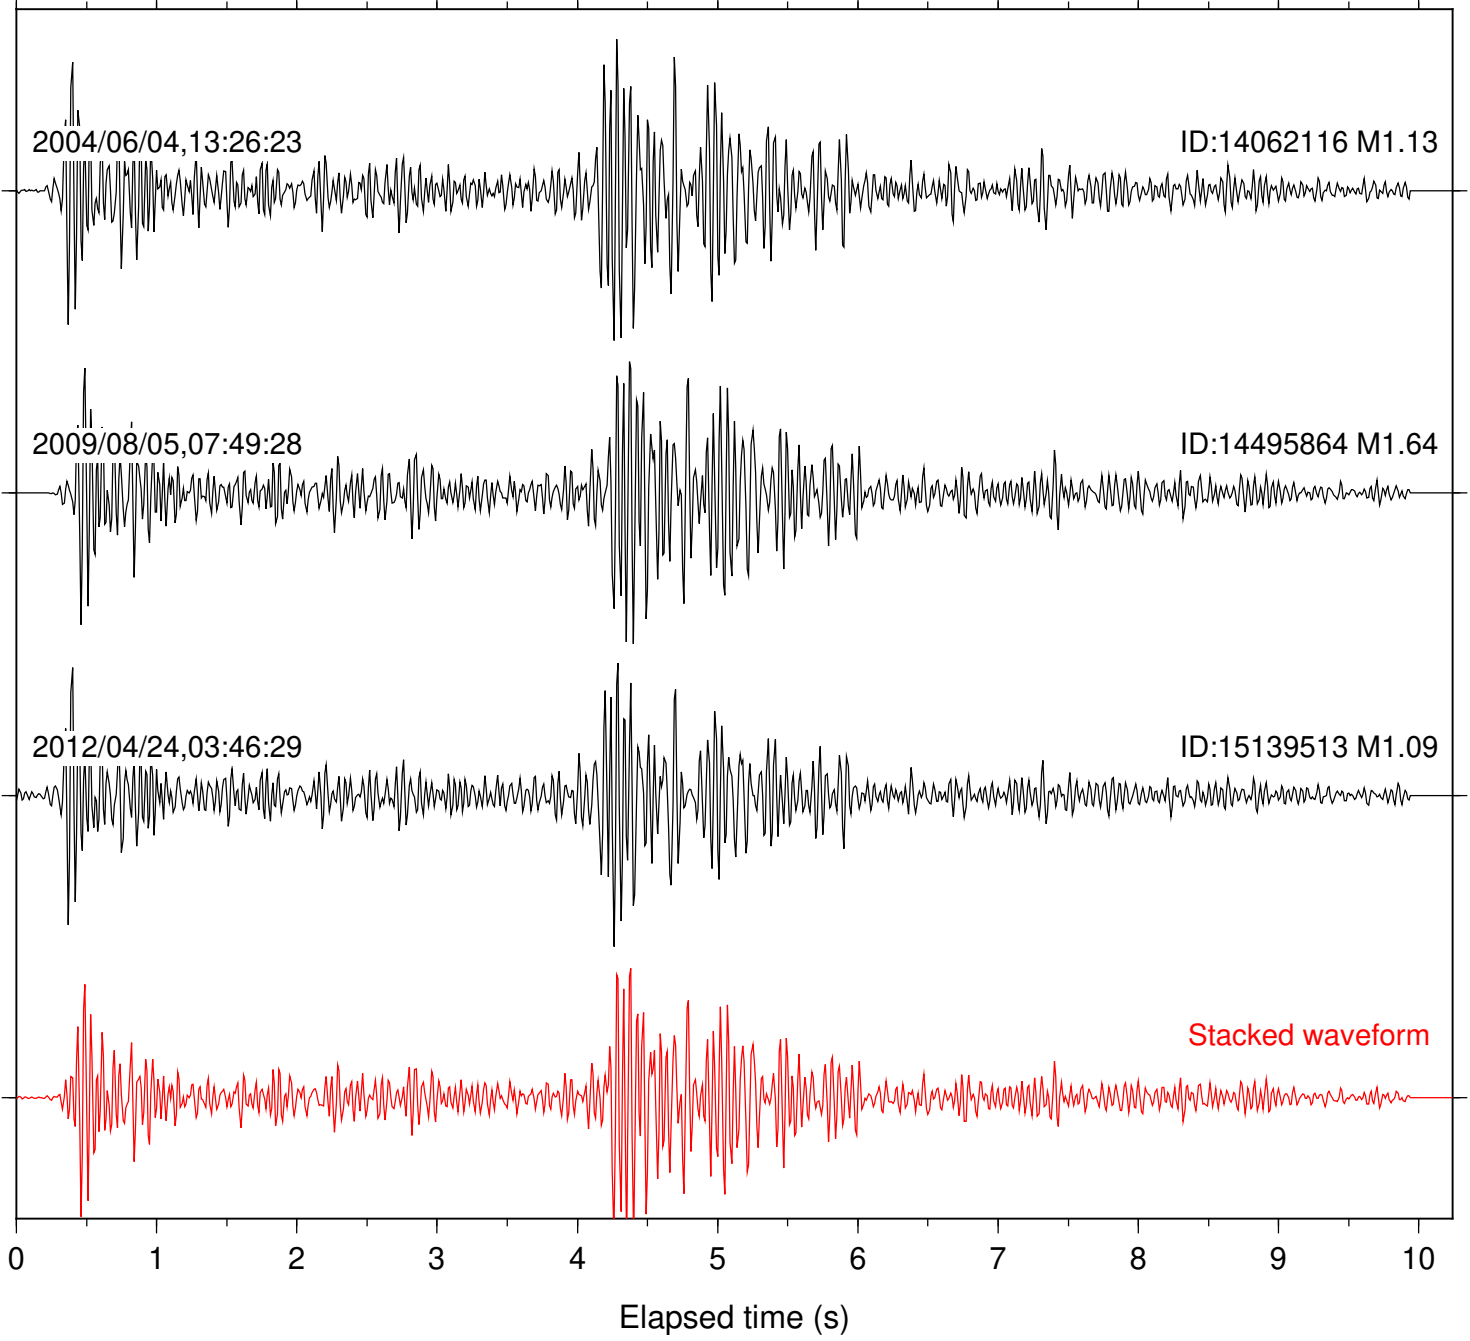

Station: B082 Com: EHZ

Focal depth: 17.73 km

Station: B084 Com: EHZ

Focal depth: 17.74 km

Station: B086 Com: EHZ

Focal depth: 17.73 km

Station: B087 Com: EHZ

Focal depth: 17.74 km

Station: B088 Com: EHZ

Focal depth: 17.74 km

Station: BAC Com: EHZ

Focal depth: 17.74 km

Station: DGR Com: HHZ

Focal depth: 17.73 km

Station: FRD Com: HHZ

Focal depth: 17.74 km

Station: HMT2 Com: HHZ

Focal depth: 17.74 km

Station: KNW Com: HHZ

Focal depth: 17.74 km

Station: PFO Com: HHZ

Focal depth: 17.73 km

Station: SND Com: HHZ

Focal depth: 17.74 km