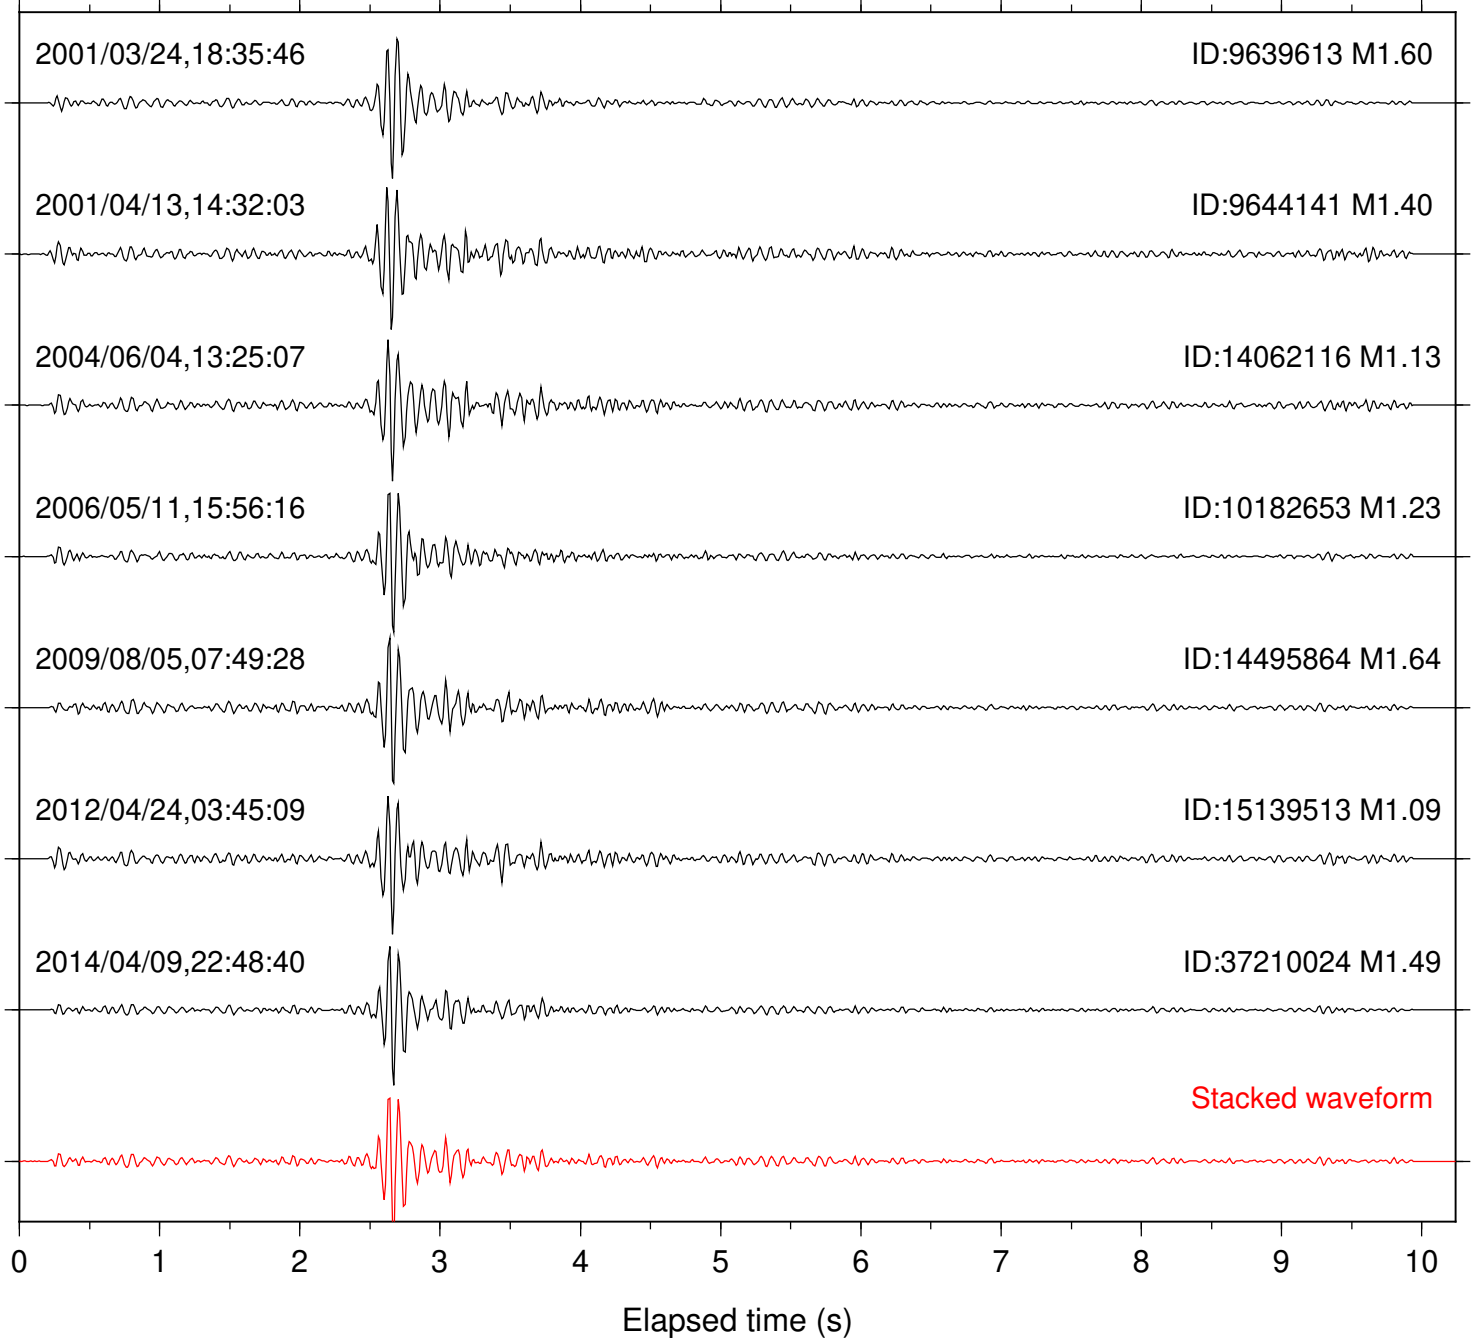

Station: B082 Com: EHZ

Focal depth: 17.73 km

Station: B084 Com: EHZ

Focal depth: 17.74 km

Station: B086 Com: EHZ

Focal depth: 17.73 km

Station: B087 Com: EHZ

Focal depth: 17.74 km

Station: B088 Com: EHZ

Focal depth: 17.74 km

Station: BAC Com: EHZ

Focal depth: 17.74 km

Station: DGR Com: HHZ

Focal depth: 17.73 km

Station: FRD Com: HHZ

Focal depth: 17.74 km

Station: HMT2 Com: HHZ

Focal depth: 17.74 km

Station: KNW Com: HHZ

Focal depth: 17.74 km

Station: PFO Com: HHZ

Focal depth: 17.73 km

Station: SND Com: HHZ

Focal depth: 17.74 km