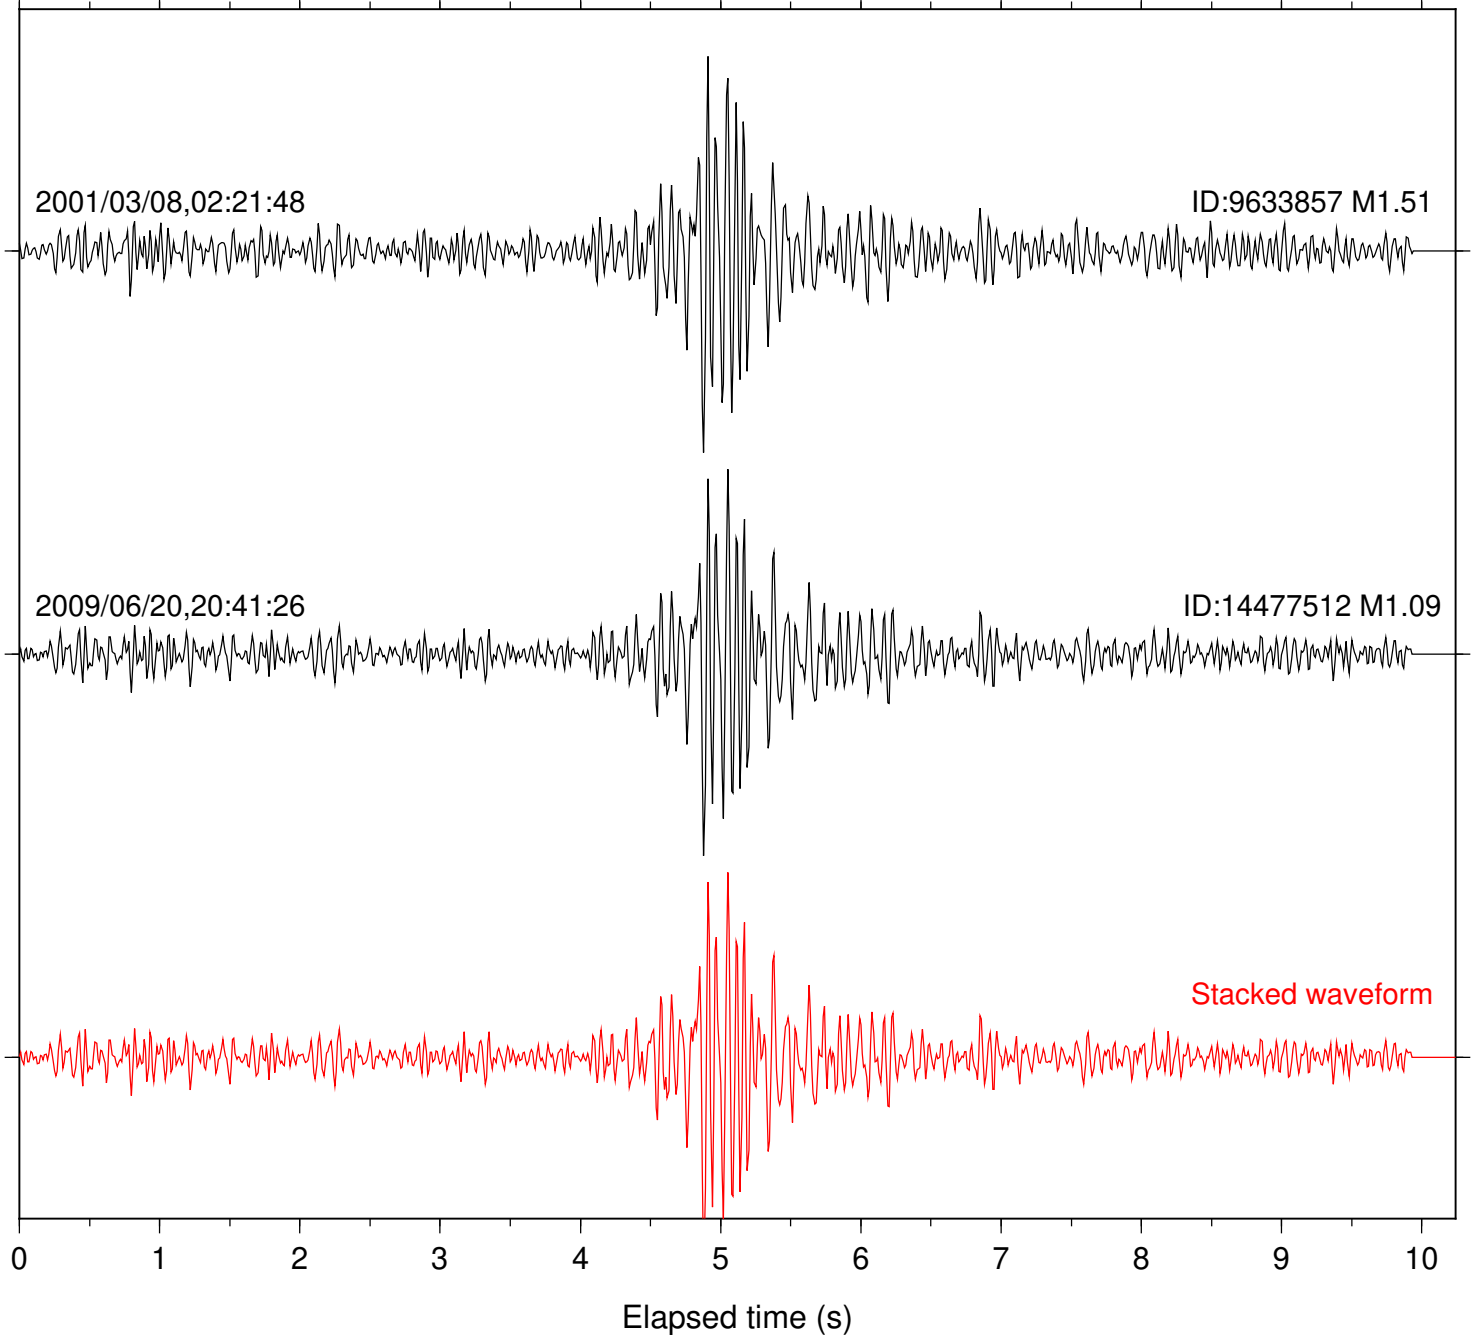

Station: FRD Com: HHZ

Focal depth: 14.18 km

Station: KNW Com: HHZ

Focal depth: 14.07 km

Station: PFO Com: HHZ

Focal depth: 14.18 km

Station: RDM Com: HHZ

Focal depth: 14.18 km

Station: SND Com: HHZ

Focal depth: 14.18 km