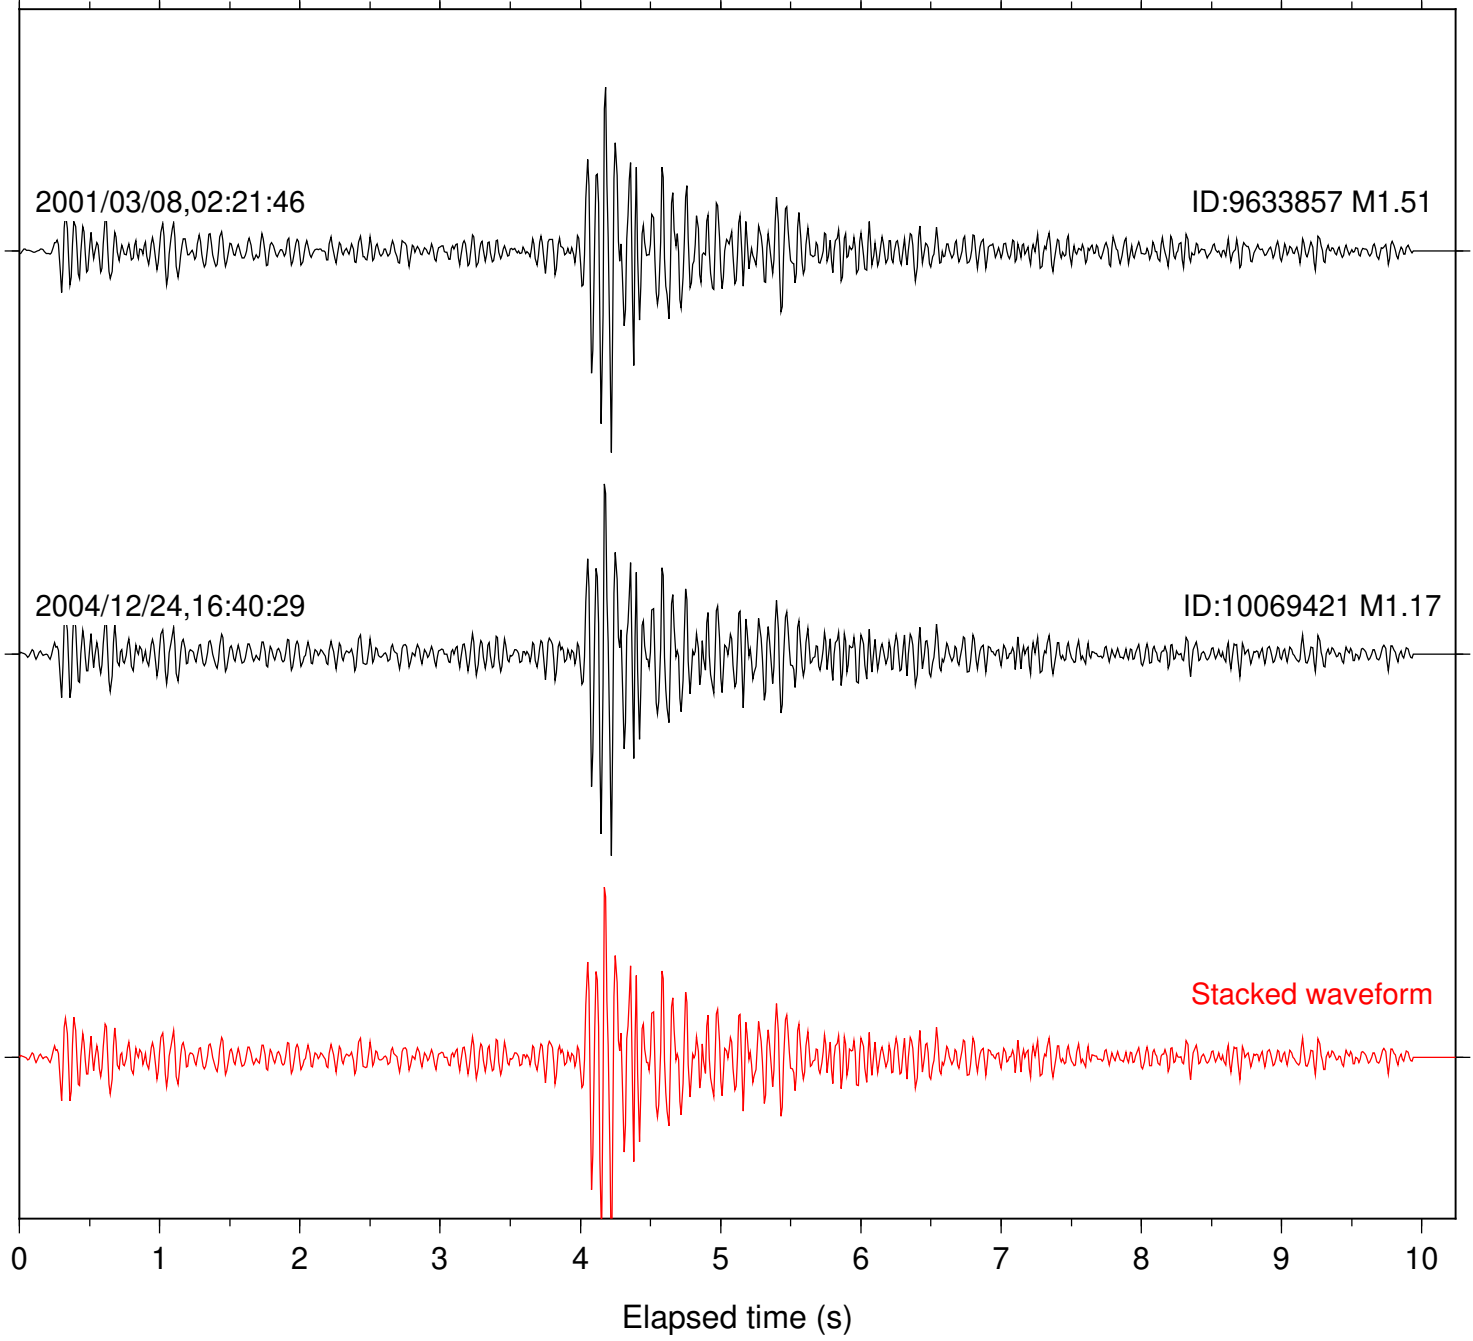

Station: FRD Com: HHZ

Focal depth: 14.18 km

Station: KNW Com: HHZ

Focal depth: 14.07 km

Station: PFO Com: HHZ

Focal depth: 14.18 km

Station: RDM Com: HHZ

Focal depth: 14.18 km

Station: SND Com: HHZ

Focal depth: 14.18 km