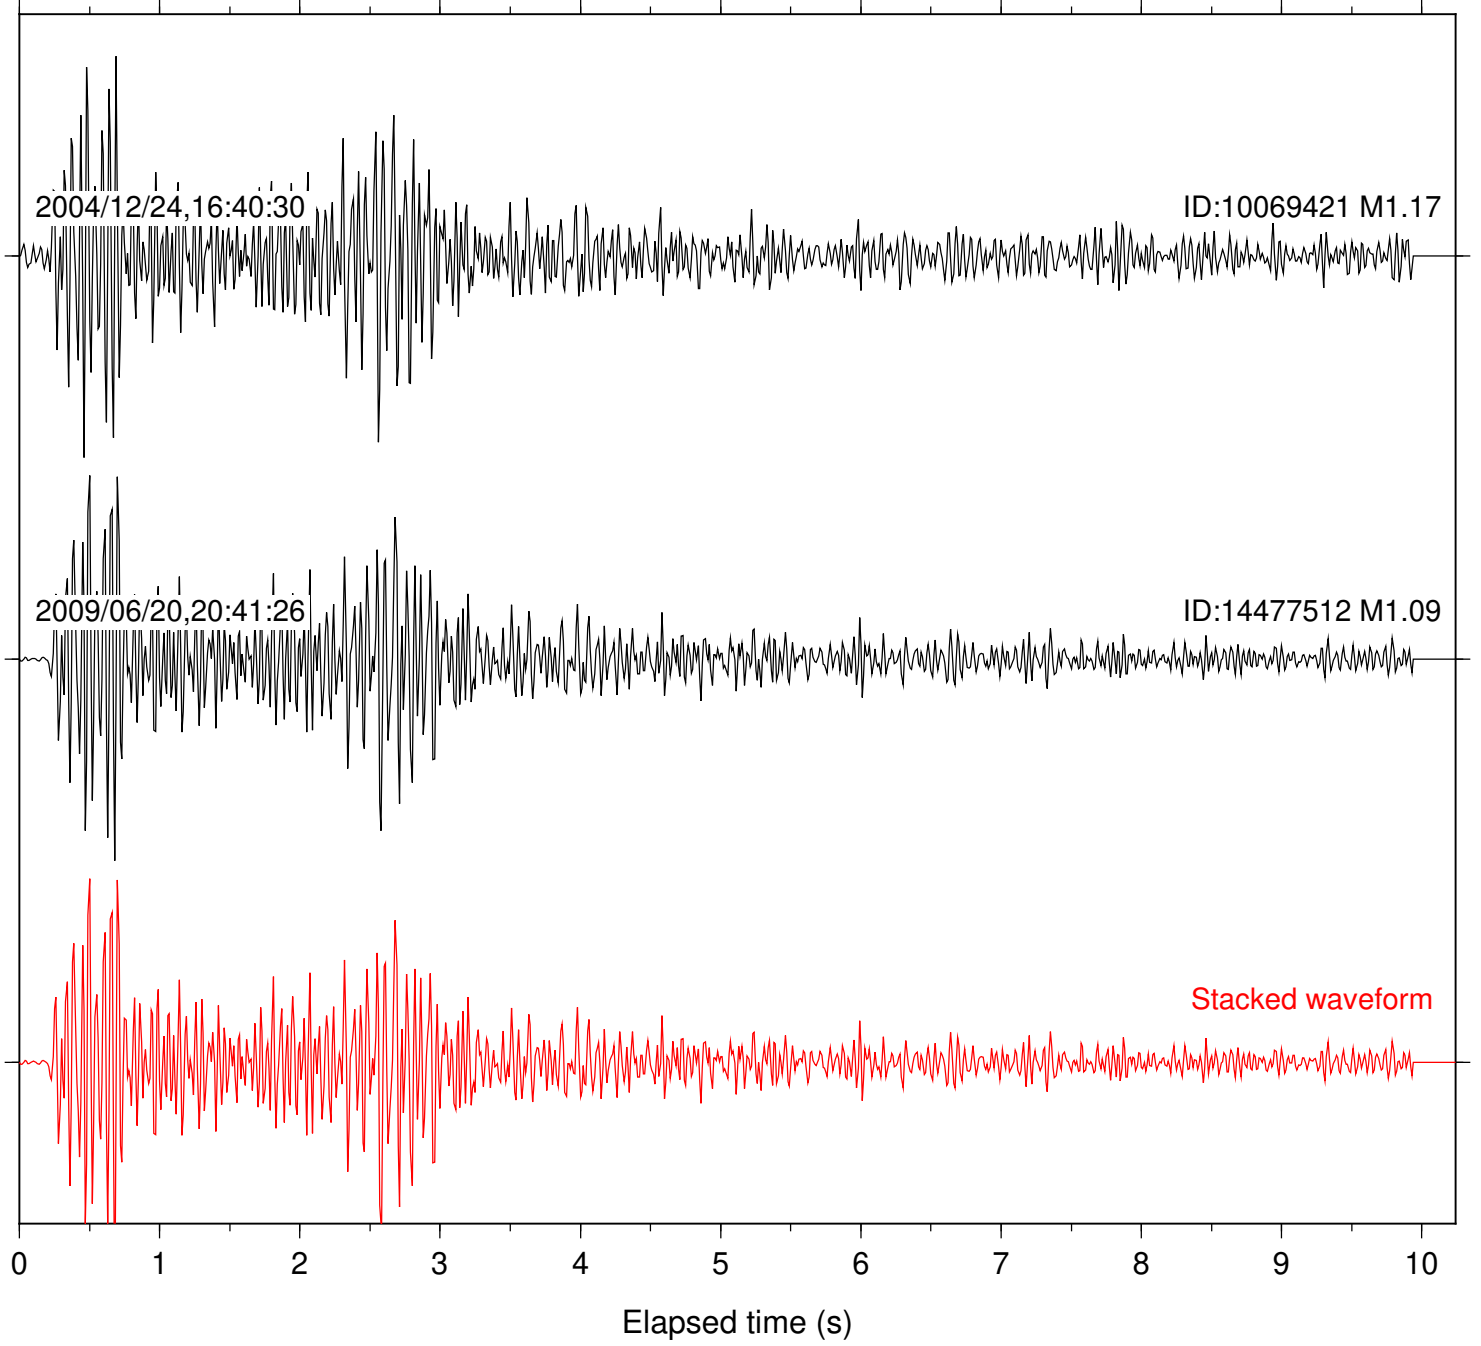

Station: FRD Com: HHZ

Focal depth: 14.18 km

Station: KNW Com: HHZ

Focal depth: 14.07 km

Station: PFO Com: HHZ

Focal depth: 14.18 km

Station: RDM Com: HHZ

Focal depth: 14.18 km

Station: SND Com: HHZ

Focal depth: 14.18 km