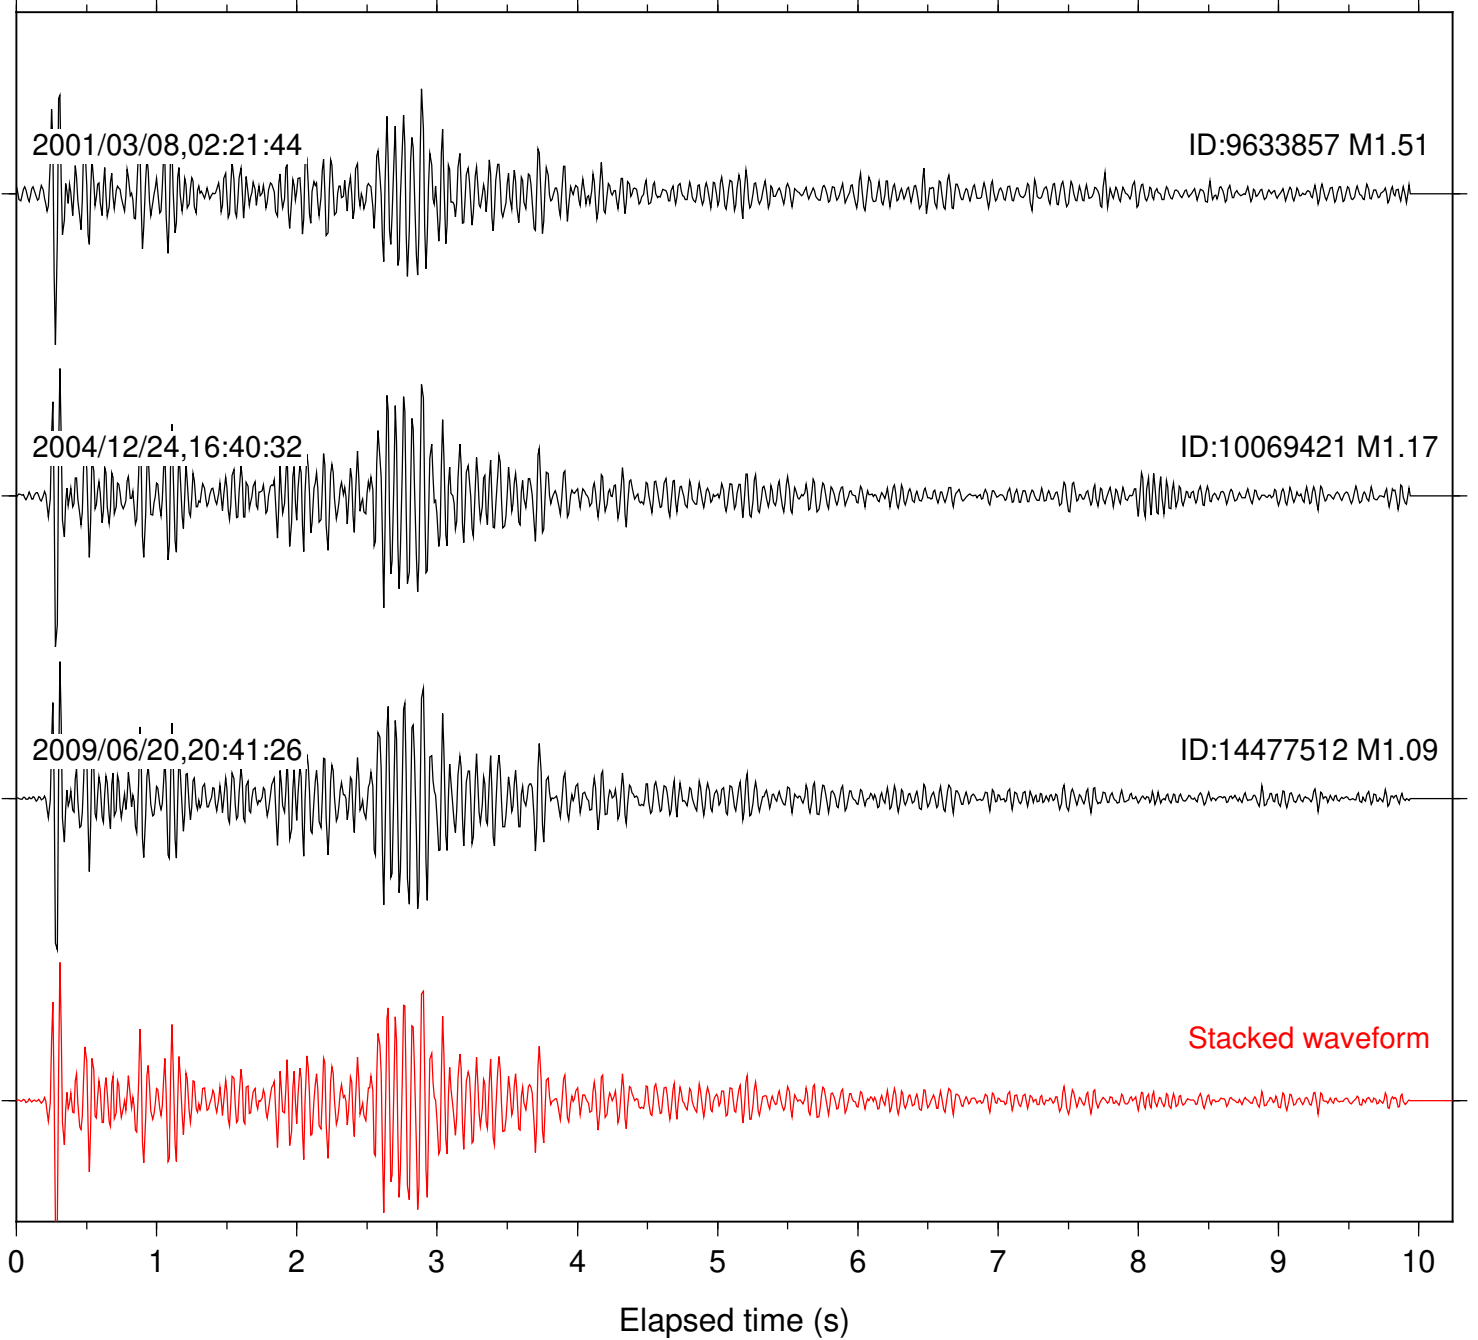

Station: FRD Com: HHZ

Focal depth: 14.18 km

Station: KNW Com: HHZ

Focal depth: 14.07 km

Station: PFO Com: HHZ

Focal depth: 14.18 km

Station: RDM Com: HHZ

Focal depth: 14.18 km

Station: SND Com: HHZ

Focal depth: 14.18 km