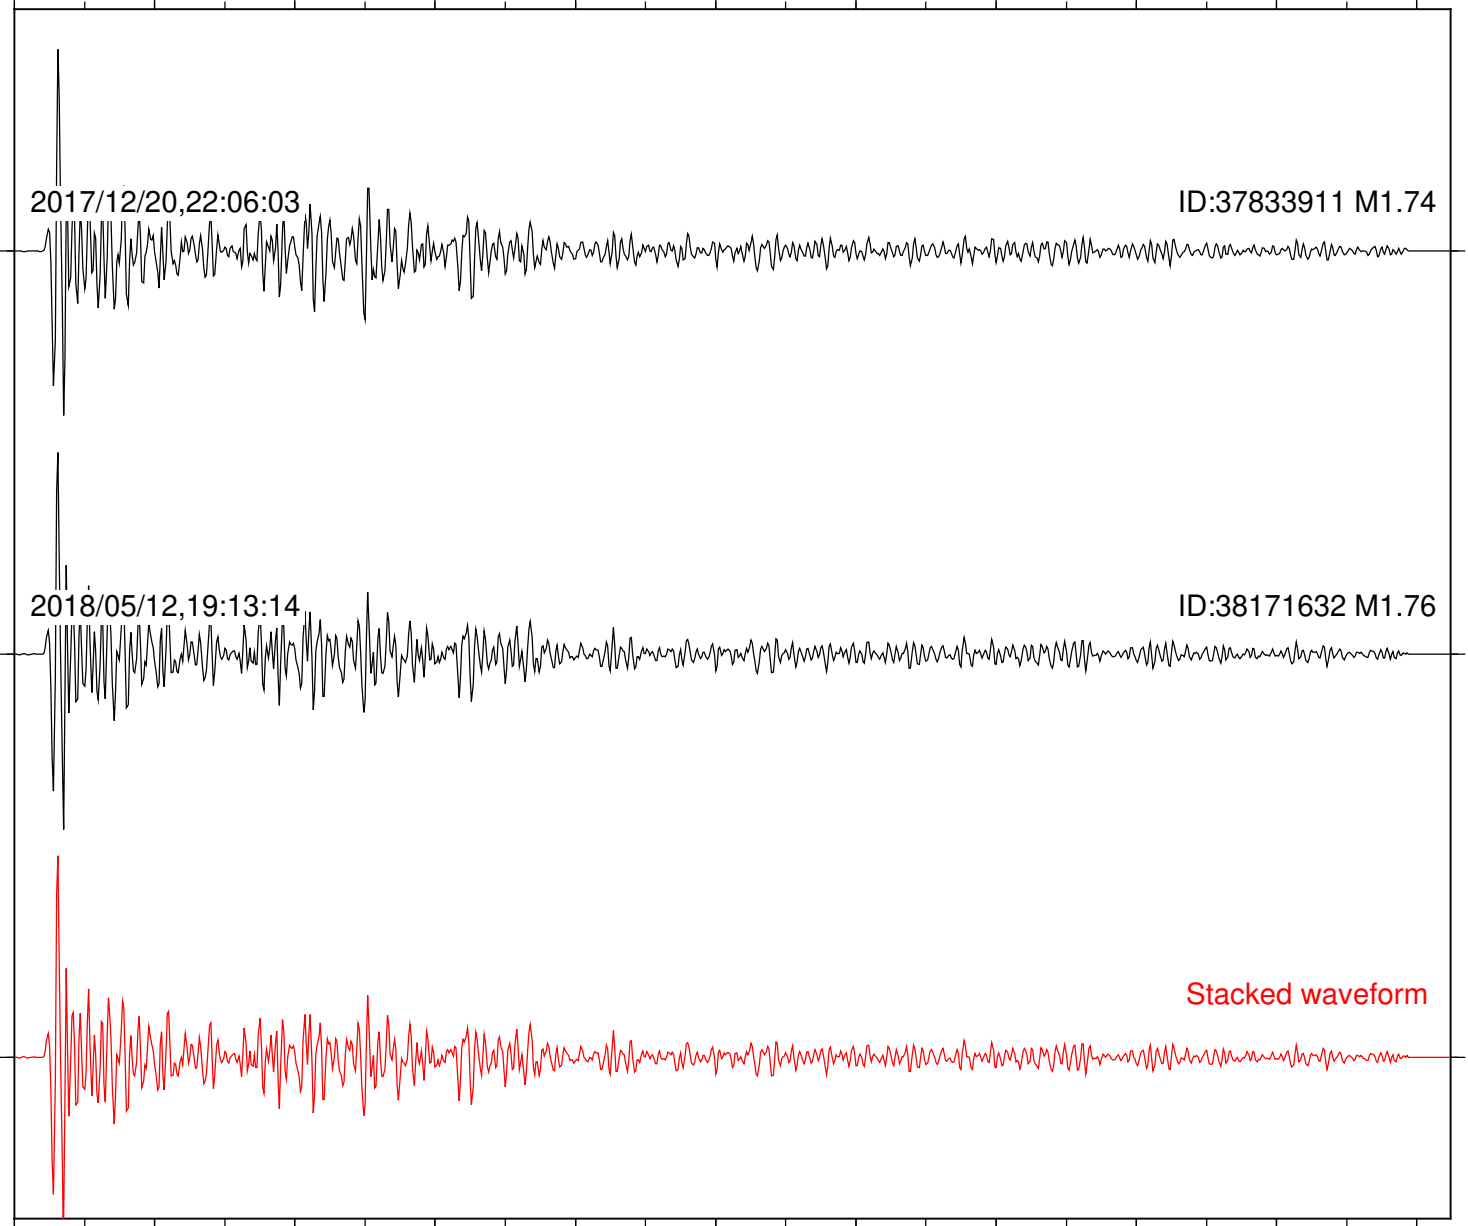

2017/12/20,22:06:03

ID:37833911 M1.74

2018/05/12,19:13:14

ID:38171632 M1.76

Stacked waveform

0 1 2 3 4 5 6 7 8 9 10
Elapsed time (s)

Station: CRY Com: HHZ

Focal depth: 7.36 km

Station: CSH Com: HHZ

Focal depth: 7.36 km

Station: DGR Com: HHZ

Focal depth: 7.36 km

Station: DNR Com: HHZ

Focal depth: 7.36 km

Station: FRD Com: HHZ

Focal depth: 7.36 km