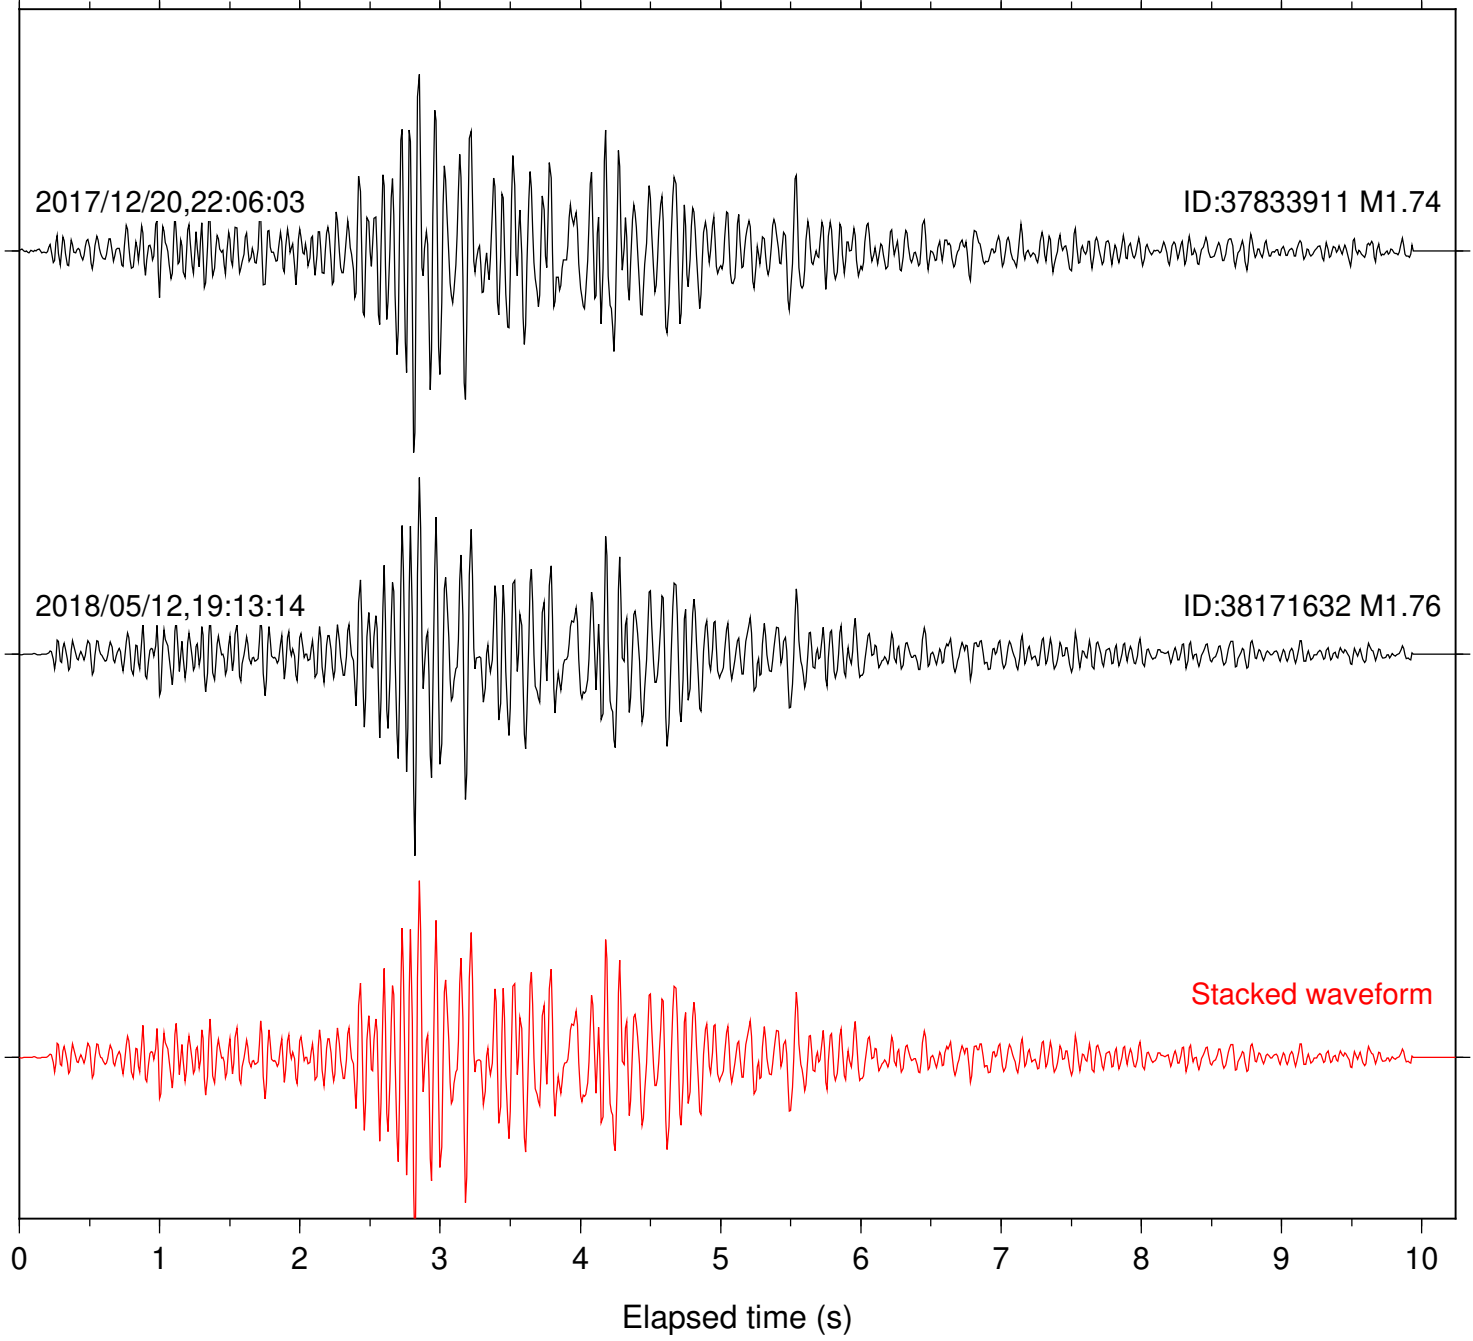

Station: CSH Com: HHZ

Focal depth: 7.36 km

Station: DGR Com: HHZ

Focal depth: 7.36 km

Station: DNR Com: HHZ

Focal depth: 7.36 km

Station: FRD Com: HHZ

Focal depth: 7.36 km

Station: HMT2 Com: HHZ

Focal depth: 7.36 km

Station: KNW Com: HHZ

Focal depth: 7.36 km

Station: LKH Com: HHZ

Focal depth: 7.36 km

Station: LVA2 Com: HHZ

Focal depth: 7.36 km

Station: RRSP Com: HHZ

Focal depth: 7.36 km

Station: SND Com: HHZ

Focal depth: 7.36 km