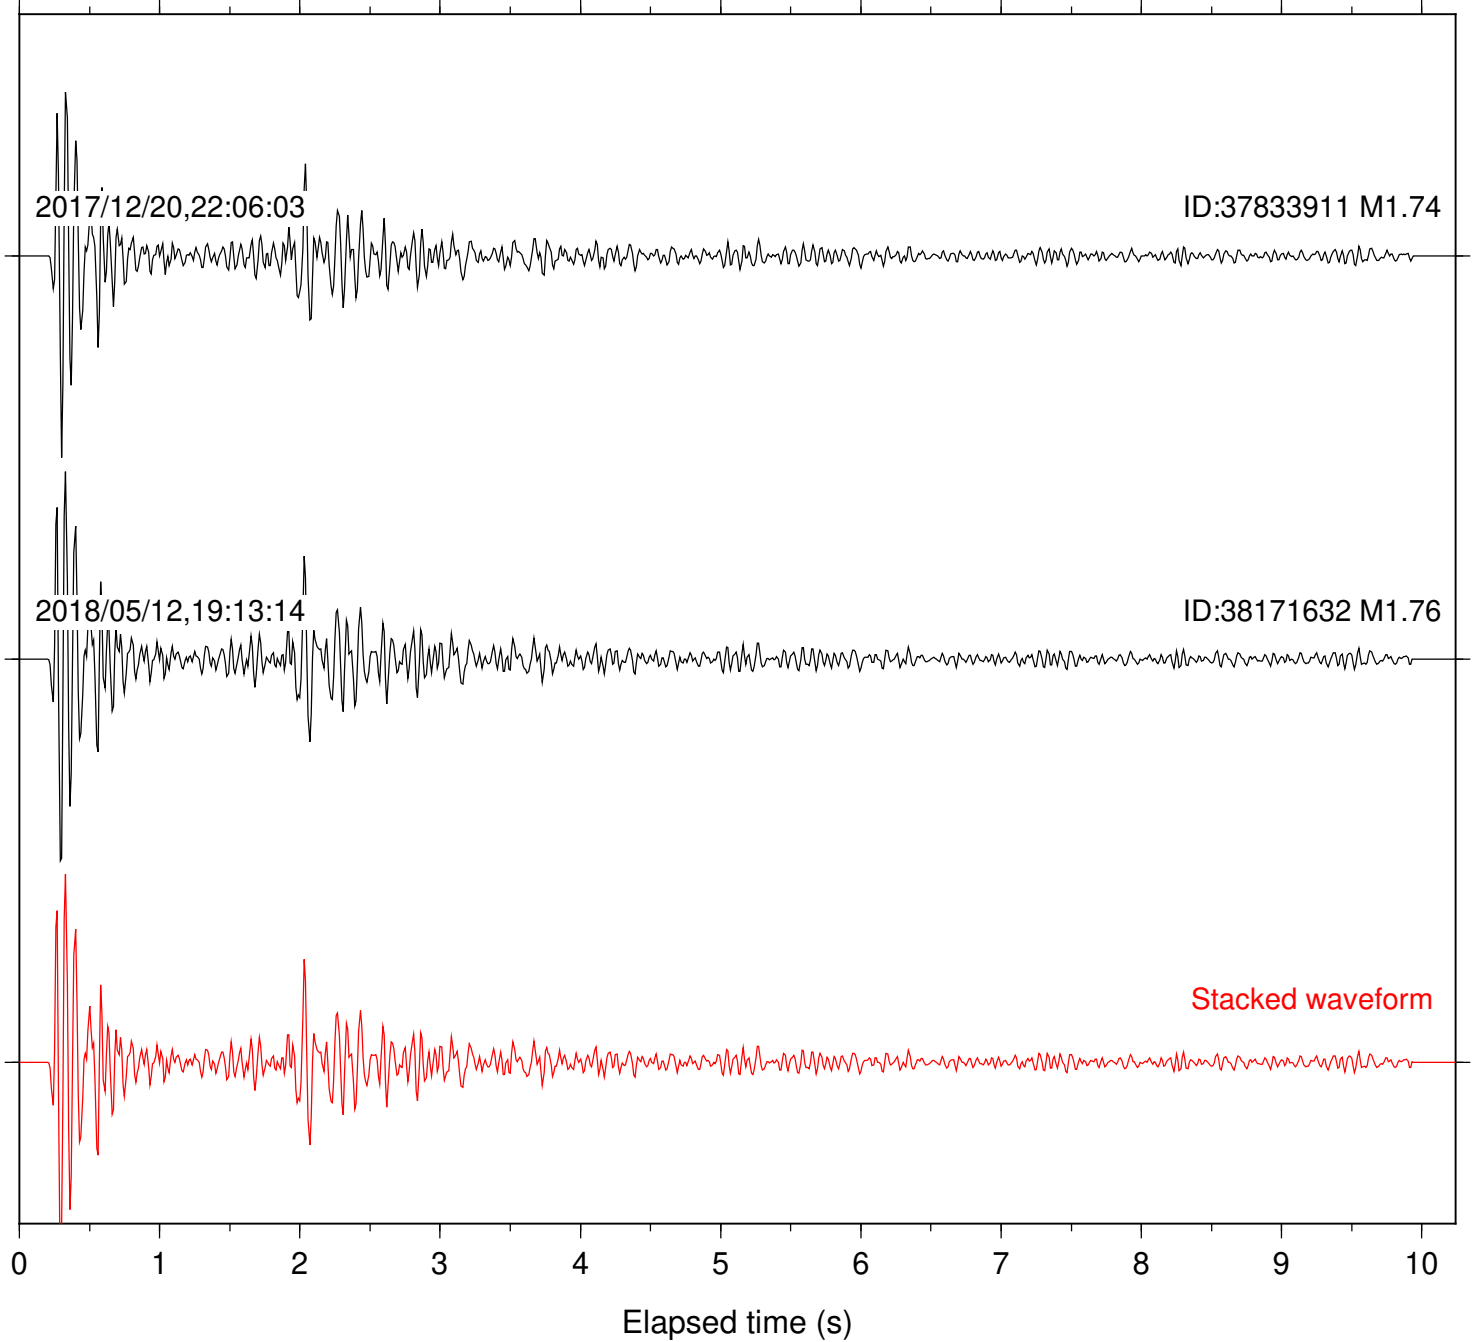

2017/12/20,22:06:03

ID:37833911 M1.74

2018/05/12,19:13:14

ID:38171632 M1.76

Stacked waveform

0 1 2 3 4 5 6 7 8 9 10
Elapsed time (s)

Station: B088 Com: EHZ

Focal depth: 7.36 km

Station: B093 Com: EHZ

Focal depth: 7.36 km

Station: B946 Com: EHZ

Focal depth: 7.36 km

Station: BAC Com: EHZ

Focal depth: 7.36 km

Station: BZN Com: HHZ

Focal depth: 7.36 km

2017/12/20,22:06:03

ID:37833911 M1.74

2018/05/12,19:13:14

ID:38171632 M1.76

Stacked waveform

0 1 2 3 4 5 6 7 8 9 10
Elapsed time (s)

Station: CRY Com: HHZ

Focal depth: 7.36 km