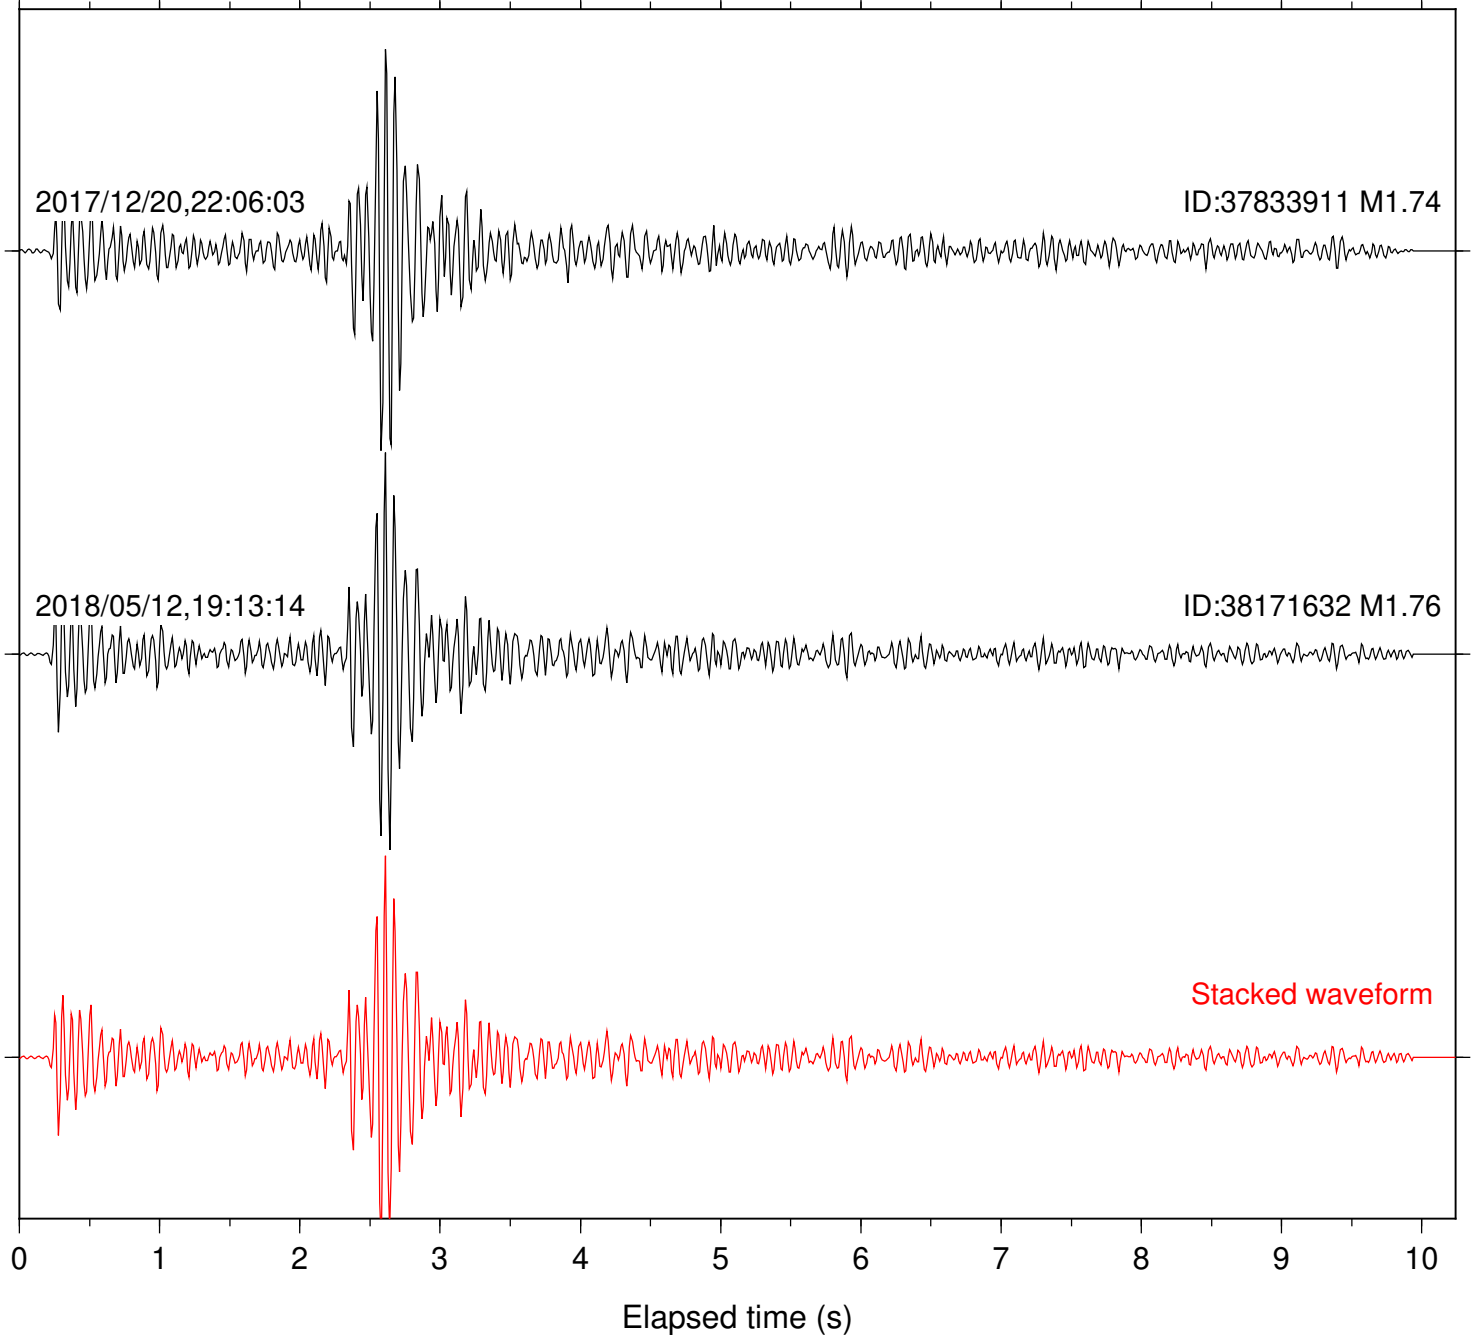

Station: CSH Com: HHZ

Focal depth: 7.36 km

Station: DGR Com: HHZ

Focal depth: 7.36 km

Station: DNR Com: HHZ

Focal depth: 7.36 km

Station: FRD Com: HHZ

Focal depth: 7.36 km

Station: HMT2 Com: HHZ

Focal depth: 7.36 km

Station: KNW Com: HHZ

Focal depth: 7.36 km

Station: LKH Com: HHZ

Focal depth: 7.36 km

Station: LVA2 Com: HHZ

Focal depth: 7.36 km

Station: PFO Com: HHZ

Focal depth: 7.36 km

Station: PLM Com: HHZ

Focal depth: 7.36 km

Station: POB2 Com: HHZ

Focal depth: 7.36 km

Station: RDM Com: HHZ

Focal depth: 7.36 km

Station: RRSP Com: HHZ

Focal depth: 7.36 km

Station: SND Com: HHZ

Focal depth: 7.36 km