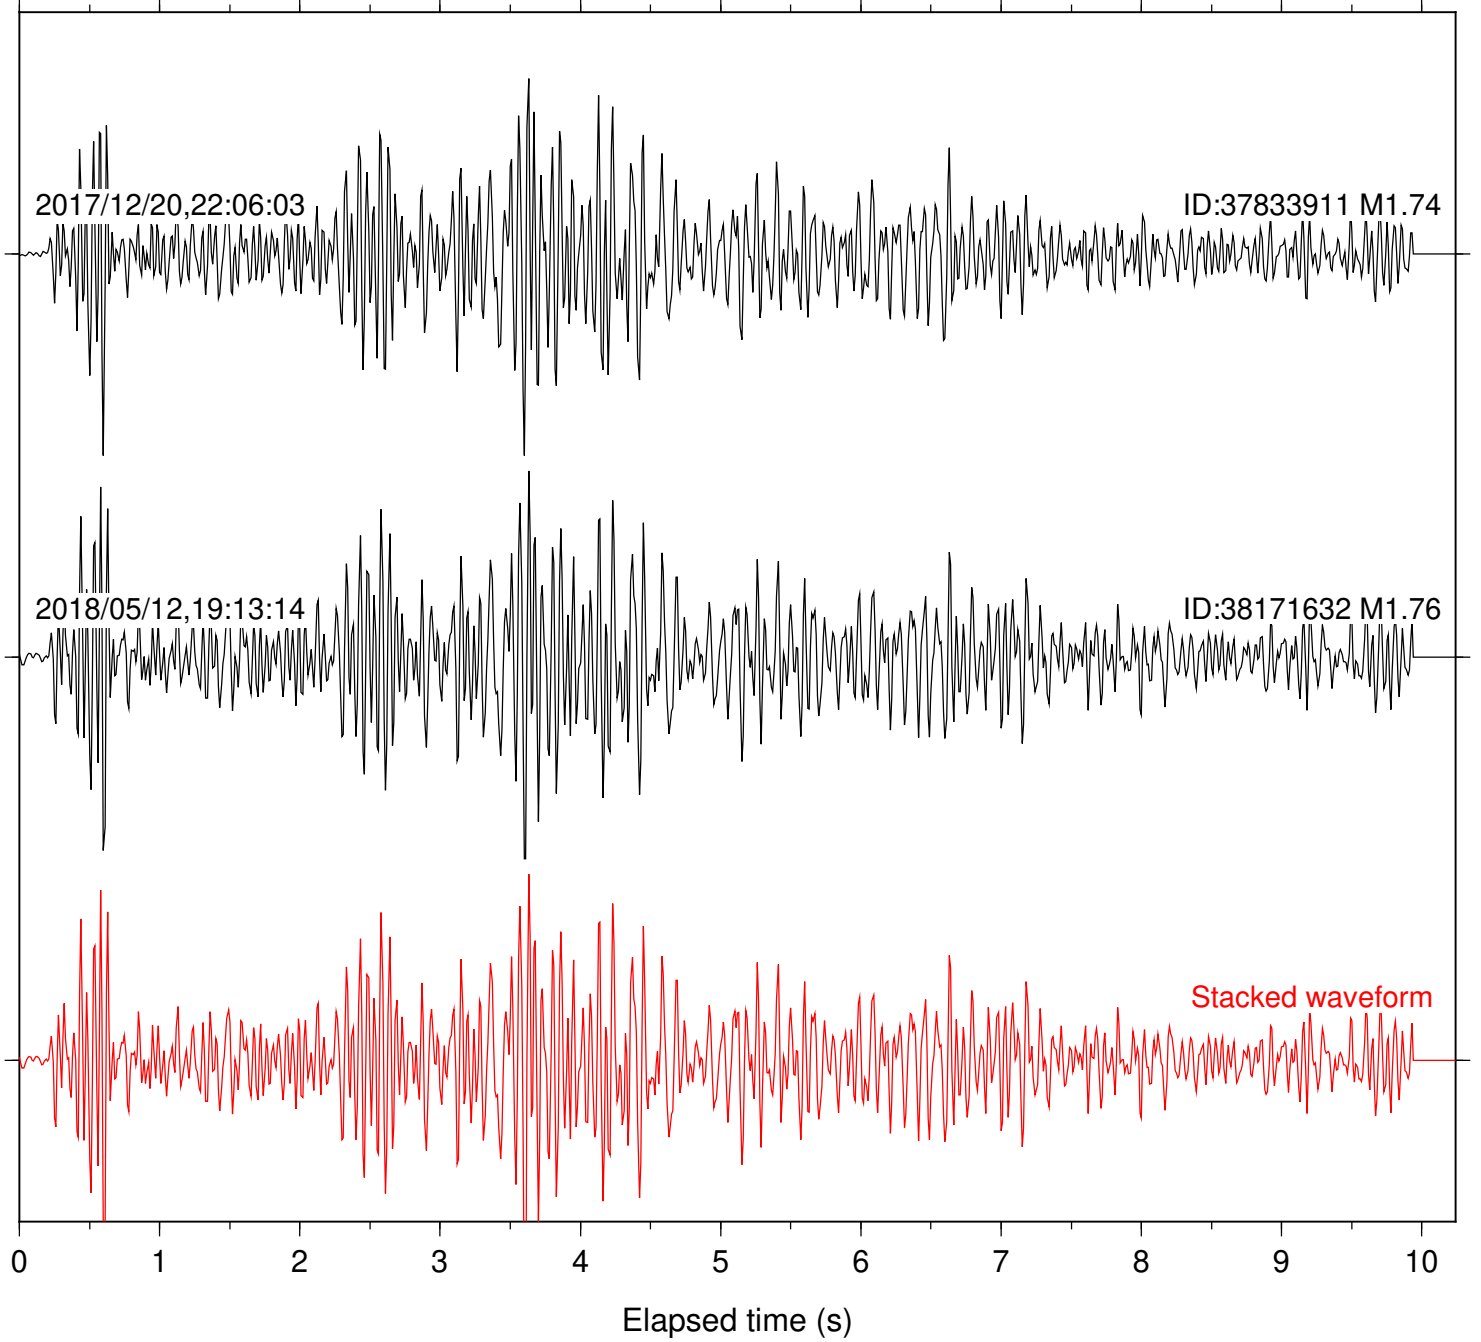

Station: B081 Com: EHZ

Focal depth: 7.36 km

Station: B082 Com: EHZ

Focal depth: 7.36 km

2017/12/20,22:06:03

ID:37833911 M1.74

2018/05/12,19:13:14

ID:38171632 M1.76

Stacked waveform

0 1 2 3 4 5 6 7 8 9 10
Elapsed time (s)

Station: B084 Com: EHZ

Focal depth: 7.36 km

Station: B086 Com: EHZ

Focal depth: 7.36 km

Station: B087 Com: EHZ

Focal depth: 7.36 km

2017/12/20,22:06:03

ID:37833911 M1.74

2018/05/12,19:13:14

ID:38171632 M1.76

Stacked waveform

0 1 2 3 4 5 6 7 8 9 10
Elapsed time (s)

Station: B088 Com: EHZ

Focal depth: 7.36 km

Station: RRSP Com: HHZ

Focal depth: 7.36 km

Station: SND Com: HHZ

Focal depth: 7.36 km