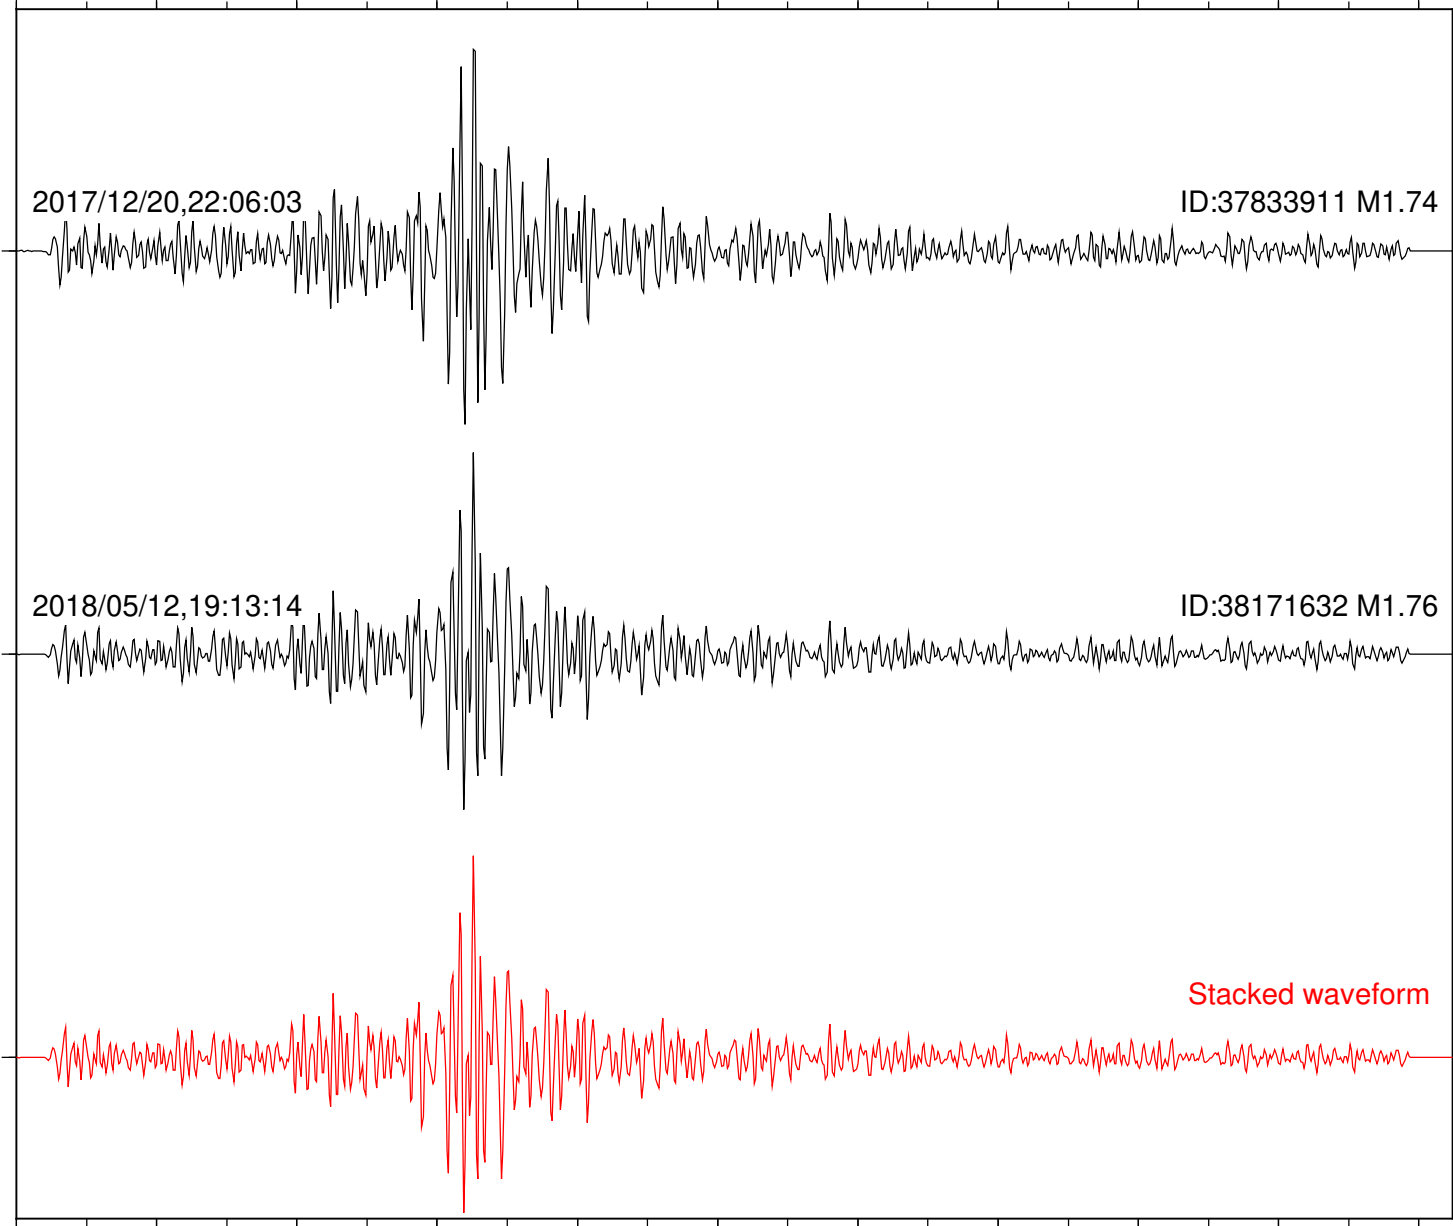

Station: B081 Com: EHZ

Focal depth: 7.36 km

Station: B082 Com: EHZ

Focal depth: 7.36 km

2017/12/20,22:06:03

ID:37833911 M1.74

2018/05/12,19:13:14

ID:38171632 M1.76

Stacked waveform

0 1 2 3 4 5 6 7 8 9 10
Elapsed time (s)

Station: B084 Com: EHZ

Focal depth: 7.36 km

Station: B086 Com: EHZ

Focal depth: 7.36 km

Station: B087 Com: EHZ

Focal depth: 7.36 km