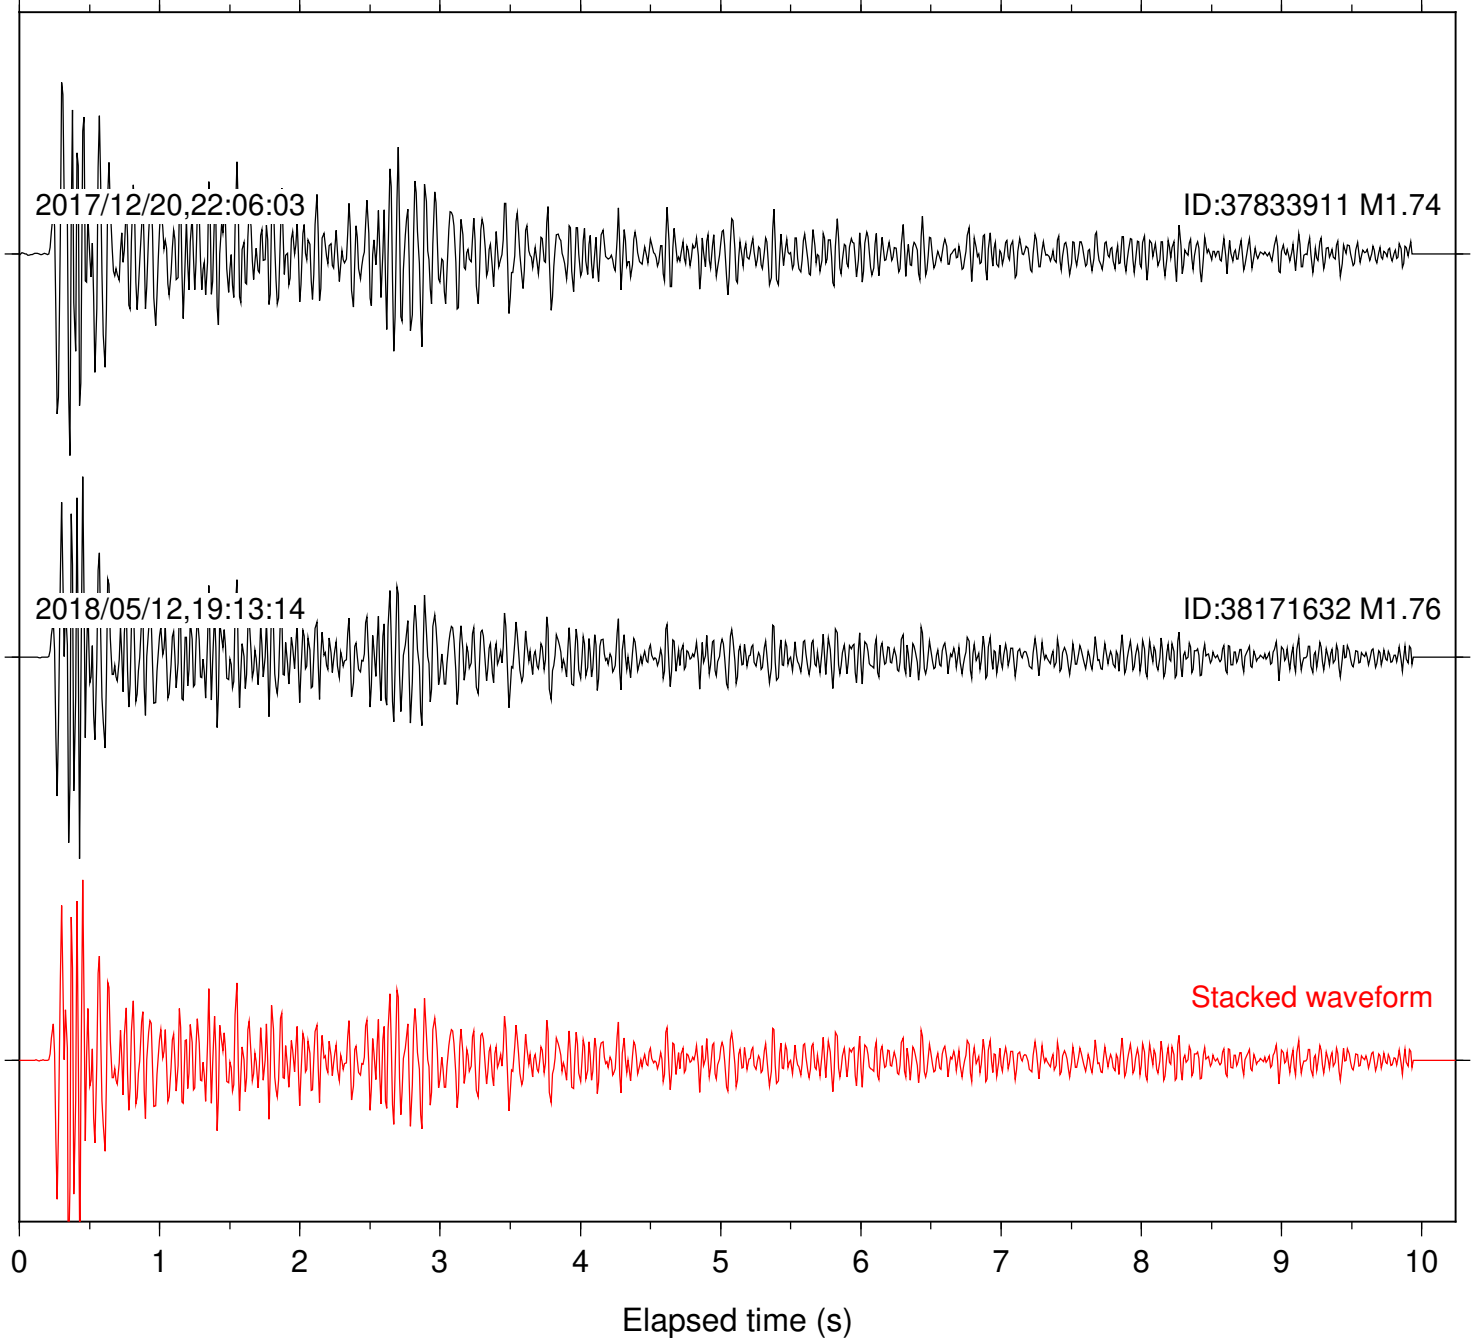

Station: CSH Com: HHZ

Focal depth: 7.36 km

Station: DGR Com: HHZ

Focal depth: 7.36 km

Station: DNR Com: HHZ

Focal depth: 7.36 km

Station: FRD Com: HHZ

Focal depth: 7.36 km

Station: HMT2 Com: HHZ

Focal depth: 7.36 km

Station: KNW Com: HHZ

Focal depth: 7.36 km

Station: LKH Com: HHZ

Focal depth: 7.36 km

Station: LVA2 Com: HHZ

Focal depth: 7.36 km

Station: RRSP Com: HHZ

Focal depth: 7.36 km

Station: SND Com: HHZ

Focal depth: 7.36 km