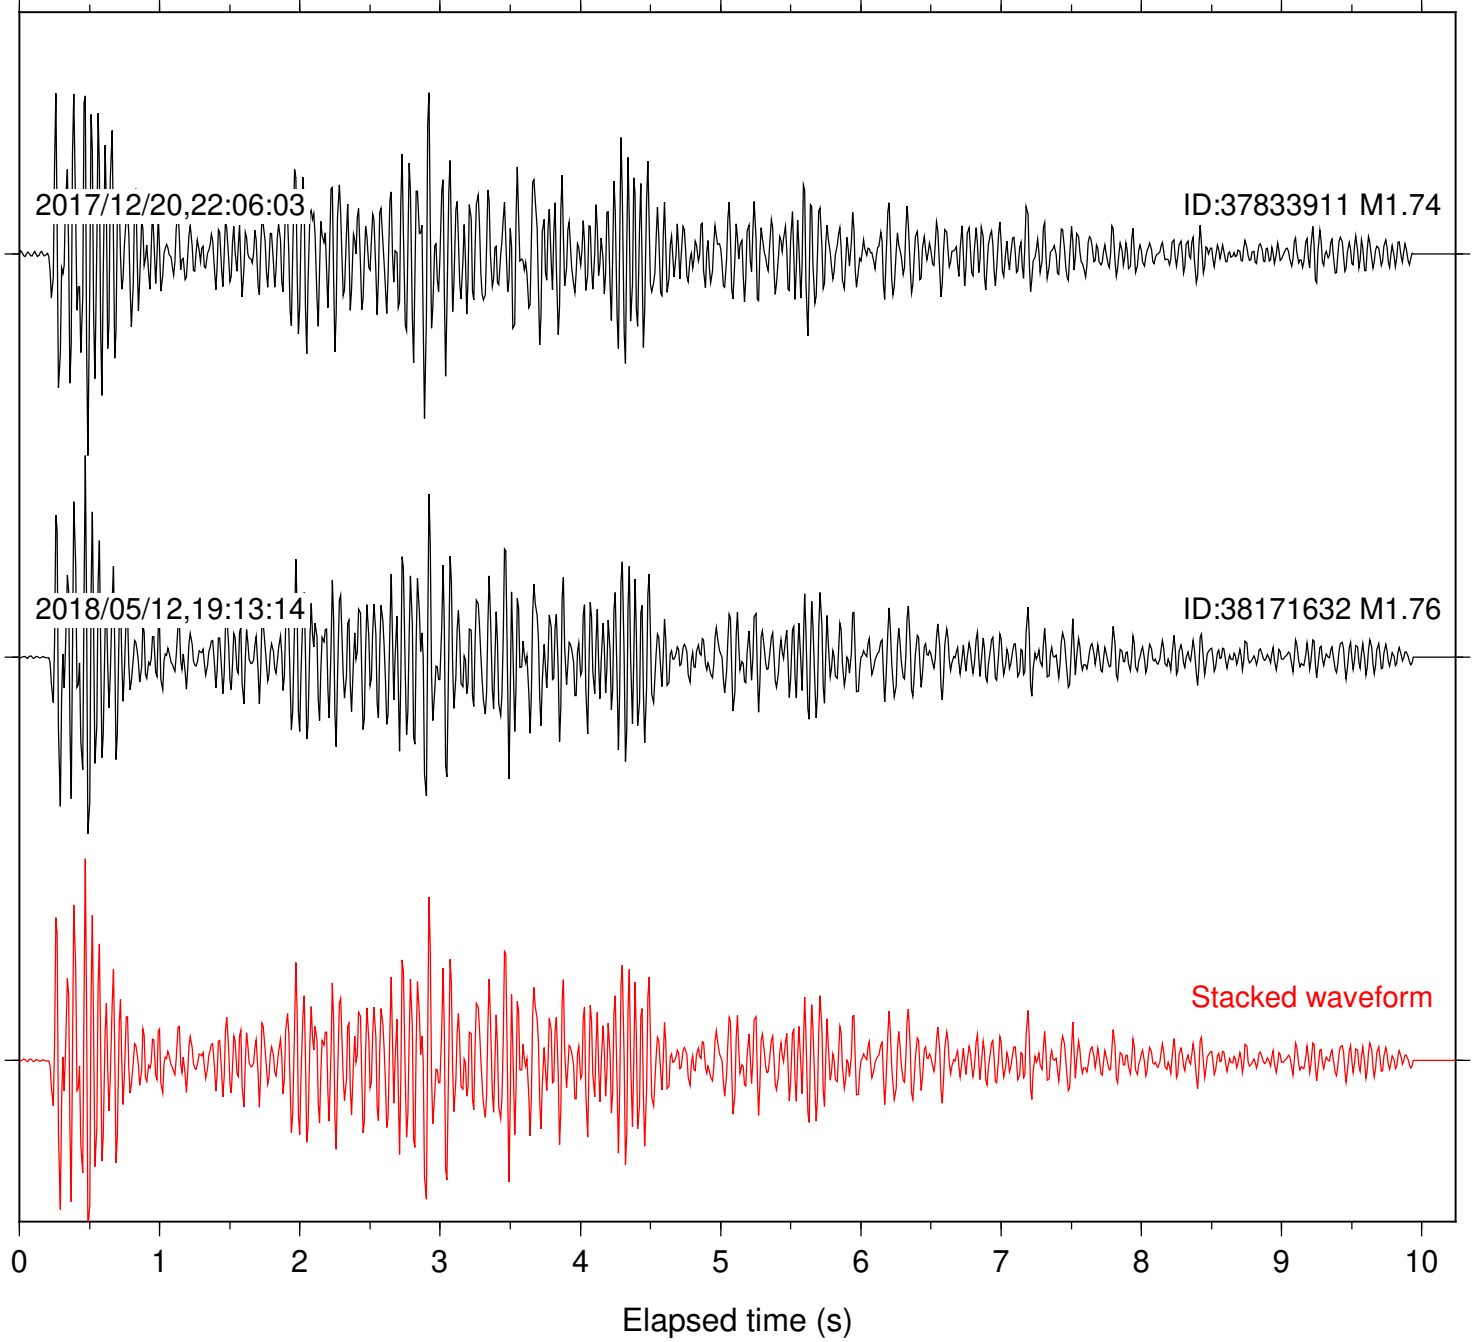

Station: CSH Com: HHZ

Focal depth: 7.36 km

Station: DGR Com: HHZ

Focal depth: 7.36 km

Station: DNR Com: HHZ

Focal depth: 7.36 km

Station: FRD Com: HHZ

Focal depth: 7.36 km

Station: HMT2 Com: HHZ

Focal depth: 7.36 km

Station: KNW Com: HHZ

Focal depth: 7.36 km

Station: LKH Com: HHZ

Focal depth: 7.36 km

Station: LVA2 Com: HHZ

Focal depth: 7.36 km

Station: PFO Com: HHZ

Focal depth: 7.36 km

Station: PLM Com: HHZ

Focal depth: 7.36 km

Station: POB2 Com: HHZ

Focal depth: 7.36 km

Station: RDM Com: HHZ

Focal depth: 7.36 km

Station: RRSP Com: HHZ

Focal depth: 7.36 km

Station: SND Com: HHZ

Focal depth: 7.36 km