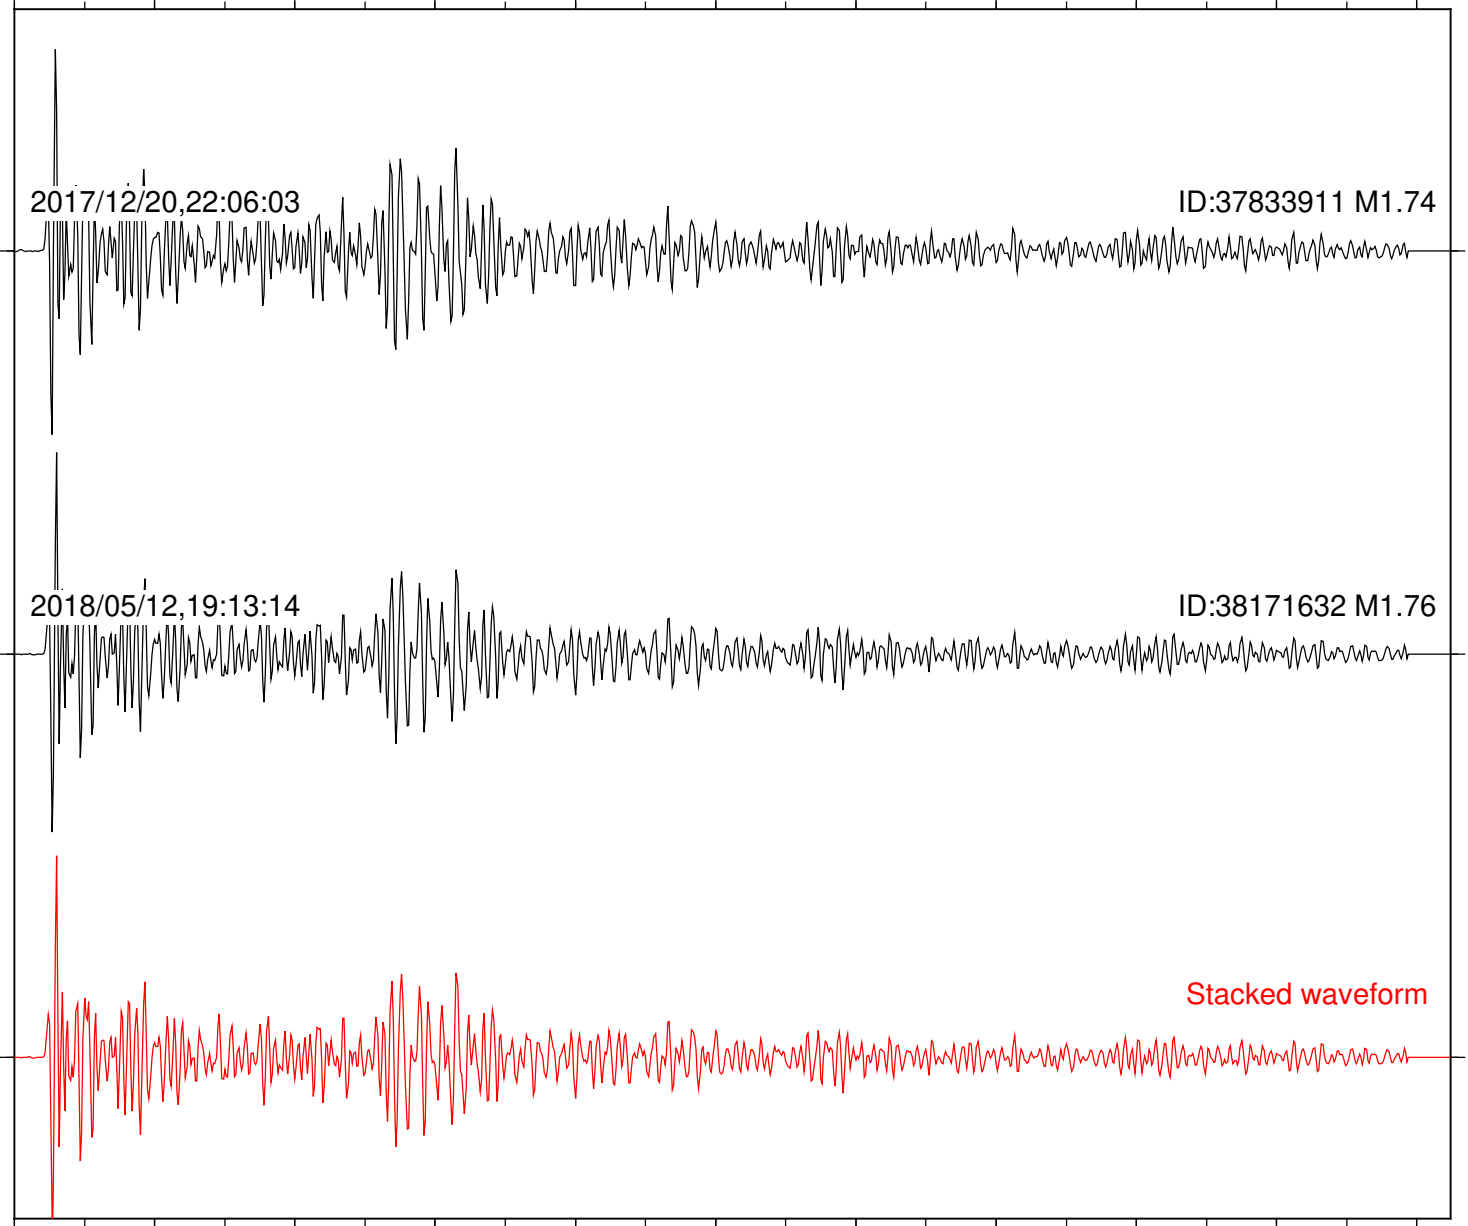

2017/12/20,22:06:03

ID:37833911 M1.74

2018/05/12,19:13:14

ID:38171632 M1.76

Stacked waveform

0 1 2 3 4 5 6 7 8 9 10
Elapsed time (s)

Station: B088 Com: EHZ

Focal depth: 7.36 km

Station: B093 Com: EHZ

Focal depth: 7.36 km

Station: B946 Com: EHZ

Focal depth: 7.36 km

Station: BAC Com: EHZ

Focal depth: 7.36 km

Station: BZN Com: HHZ

Focal depth: 7.36 km