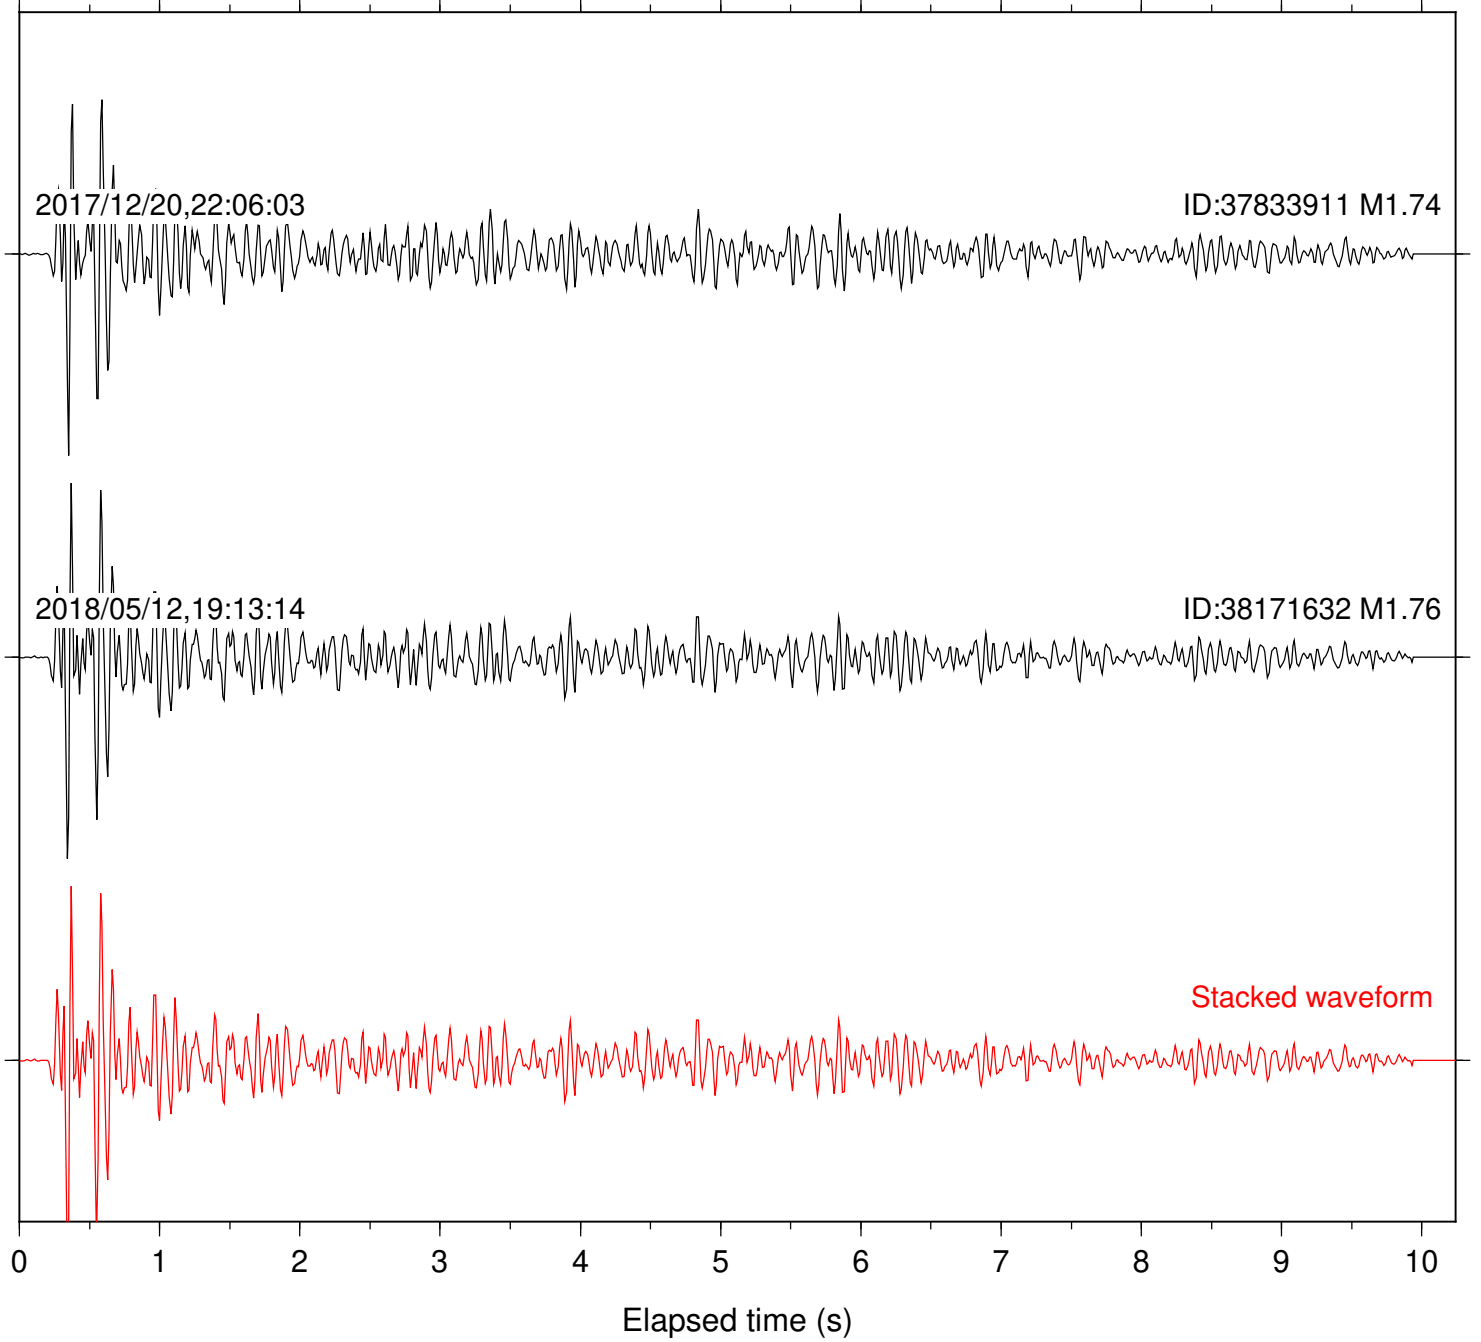

Station: CSH Com: HHZ

Focal depth: 7.36 km

Station: DGR Com: HHZ

Focal depth: 7.36 km

Station: DNR Com: HHZ

Focal depth: 7.36 km

Station: FRD Com: HHZ

Focal depth: 7.36 km

Station: HMT2 Com: HHZ

Focal depth: 7.36 km

Station: KNW Com: HHZ

Focal depth: 7.36 km

Station: LKH Com: HHZ

Focal depth: 7.36 km

Station: LVA2 Com: HHZ

Focal depth: 7.36 km

Station: PFO Com: HHZ

Focal depth: 7.36 km

Station: PLM Com: HHZ

Focal depth: 7.36 km

Station: POB2 Com: HHZ

Focal depth: 7.36 km

Station: RDM Com: HHZ

Focal depth: 7.36 km

Station: RRSP Com: HHZ

Focal depth: 7.36 km

Station: SND Com: HHZ

Focal depth: 7.36 km