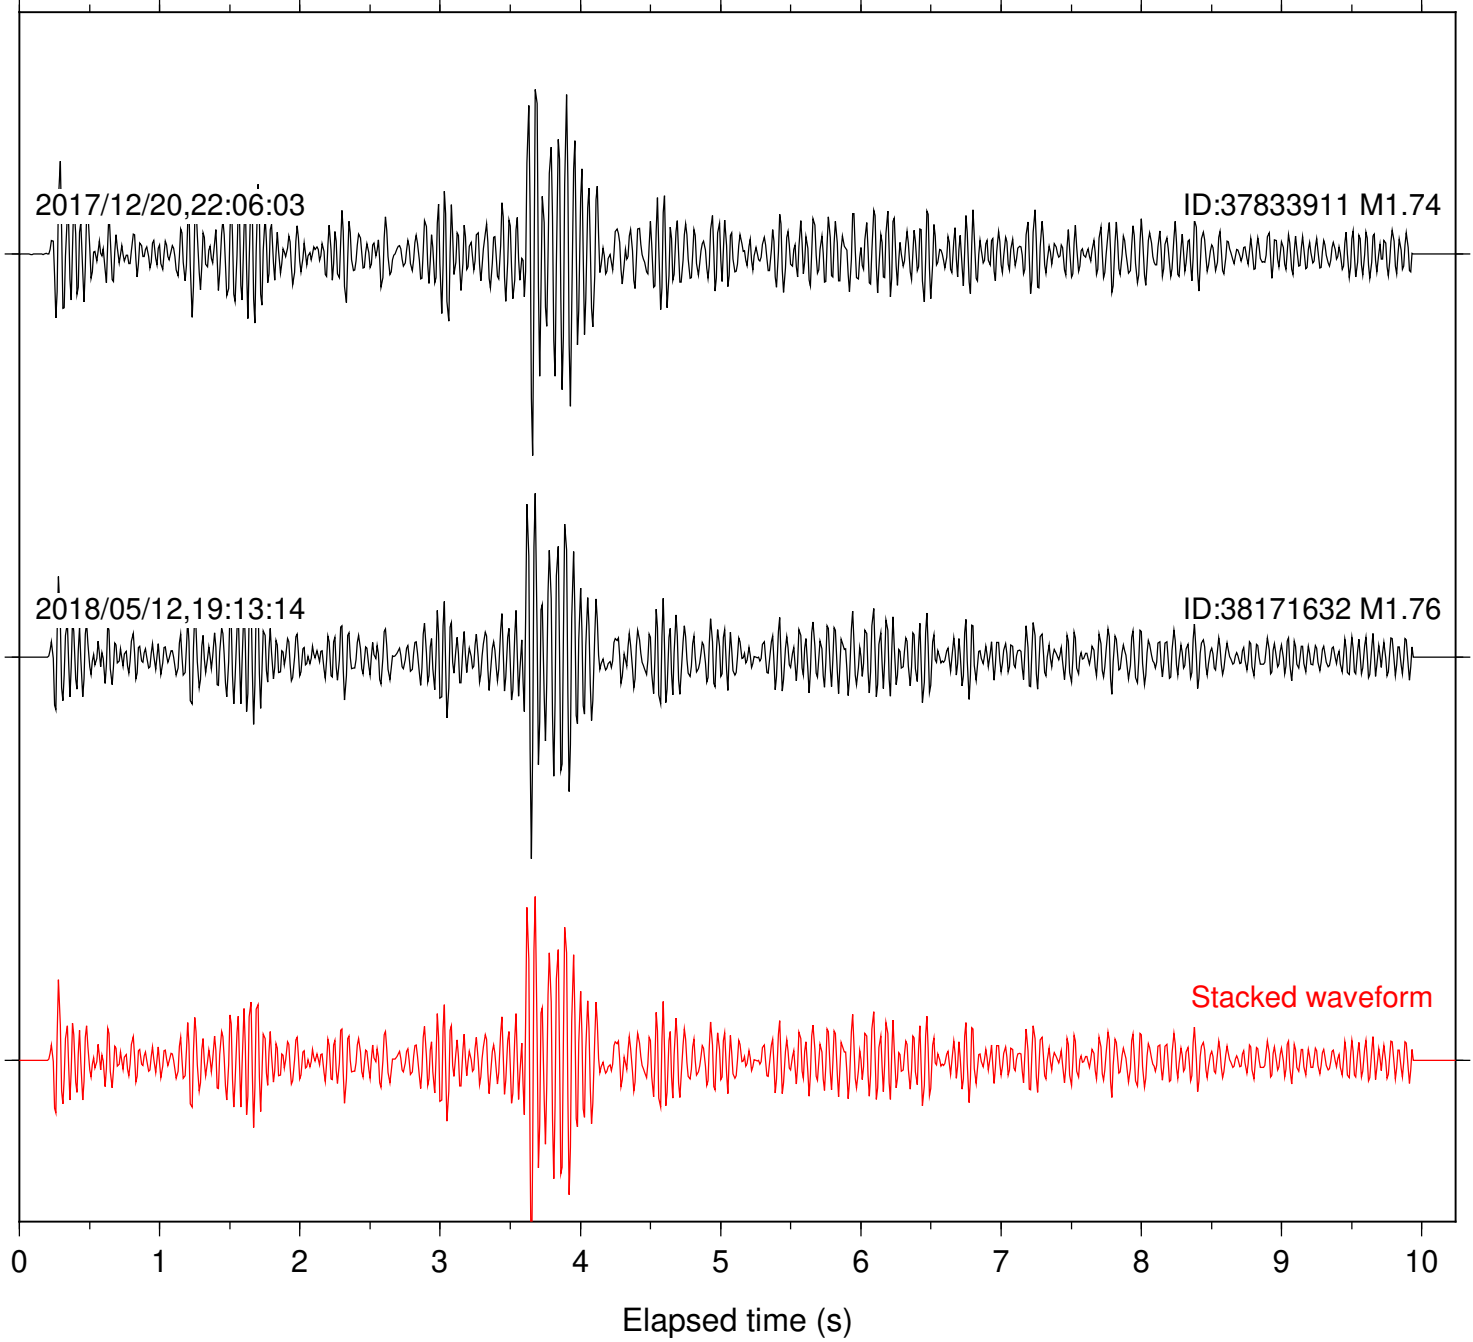

2017/12/20,22:06:03

ID:37833911 M1.74

2018/05/12,19:13:14

ID:38171632 M1.76

Stacked waveform

0 1 2 3 4 5 6 7 8 9 10
Elapsed time (s)

Station: CRY Com: HHZ

Focal depth: 7.36 km

Station: CSH Com: HHZ

Focal depth: 7.36 km

Station: DGR Com: HHZ

Focal depth: 7.36 km

Station: DNR Com: HHZ

Focal depth: 7.36 km

Station: FRD Com: HHZ

Focal depth: 7.36 km

Station: HMT2 Com: HHZ

Focal depth: 7.36 km

Station: KNW Com: HHZ

Focal depth: 7.36 km

Station: LKH Com: HHZ

Focal depth: 7.36 km

Station: LVA2 Com: HHZ

Focal depth: 7.36 km

Station: RRSP Com: HHZ

Focal depth: 7.36 km

Station: SND Com: HHZ

Focal depth: 7.36 km