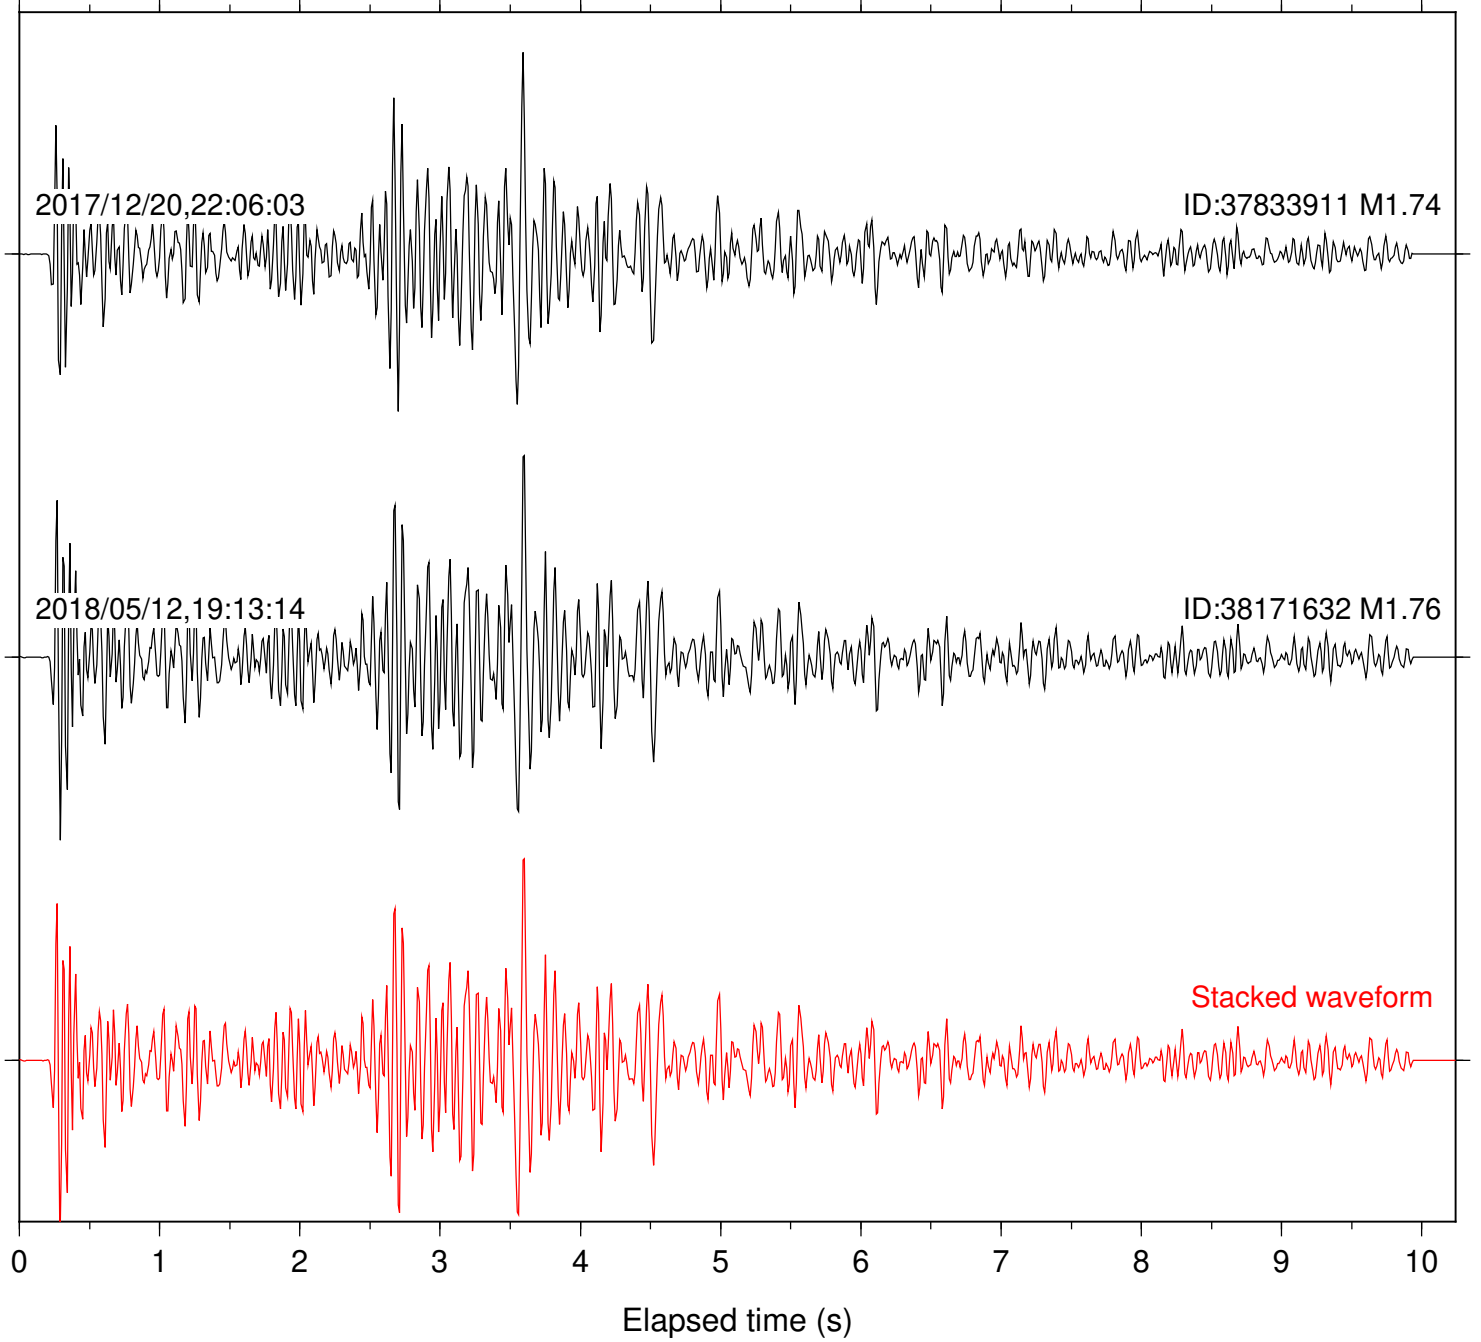

2017/12/20,22:06:03

ID:37833911 M1.74

2018/05/12,19:13:14

ID:38171632 M1.76

Stacked waveform

0 1 2 3 4 5 6 7 8 9 10
Elapsed time (s)

Station: B088 Com: EHZ

Focal depth: 7.36 km

Station: B093 Com: EHZ

Focal depth: 7.36 km

Station: B946 Com: EHZ

Focal depth: 7.36 km

Station: BAC Com: EHZ

Focal depth: 7.36 km

Station: BZN Com: HHZ

Focal depth: 7.36 km

2017/12/20,22:06:03

ID:37833911 M1.74

2018/05/12,19:13:14

ID:38171632 M1.76

Stacked waveform

0 1 2 3 4 5 6 7 8 9 10
Elapsed time (s)

Station: CRY Com: HHZ

Focal depth: 7.36 km

Station: RRSP Com: HHZ

Focal depth: 7.36 km

Station: SND Com: HHZ

Focal depth: 7.36 km