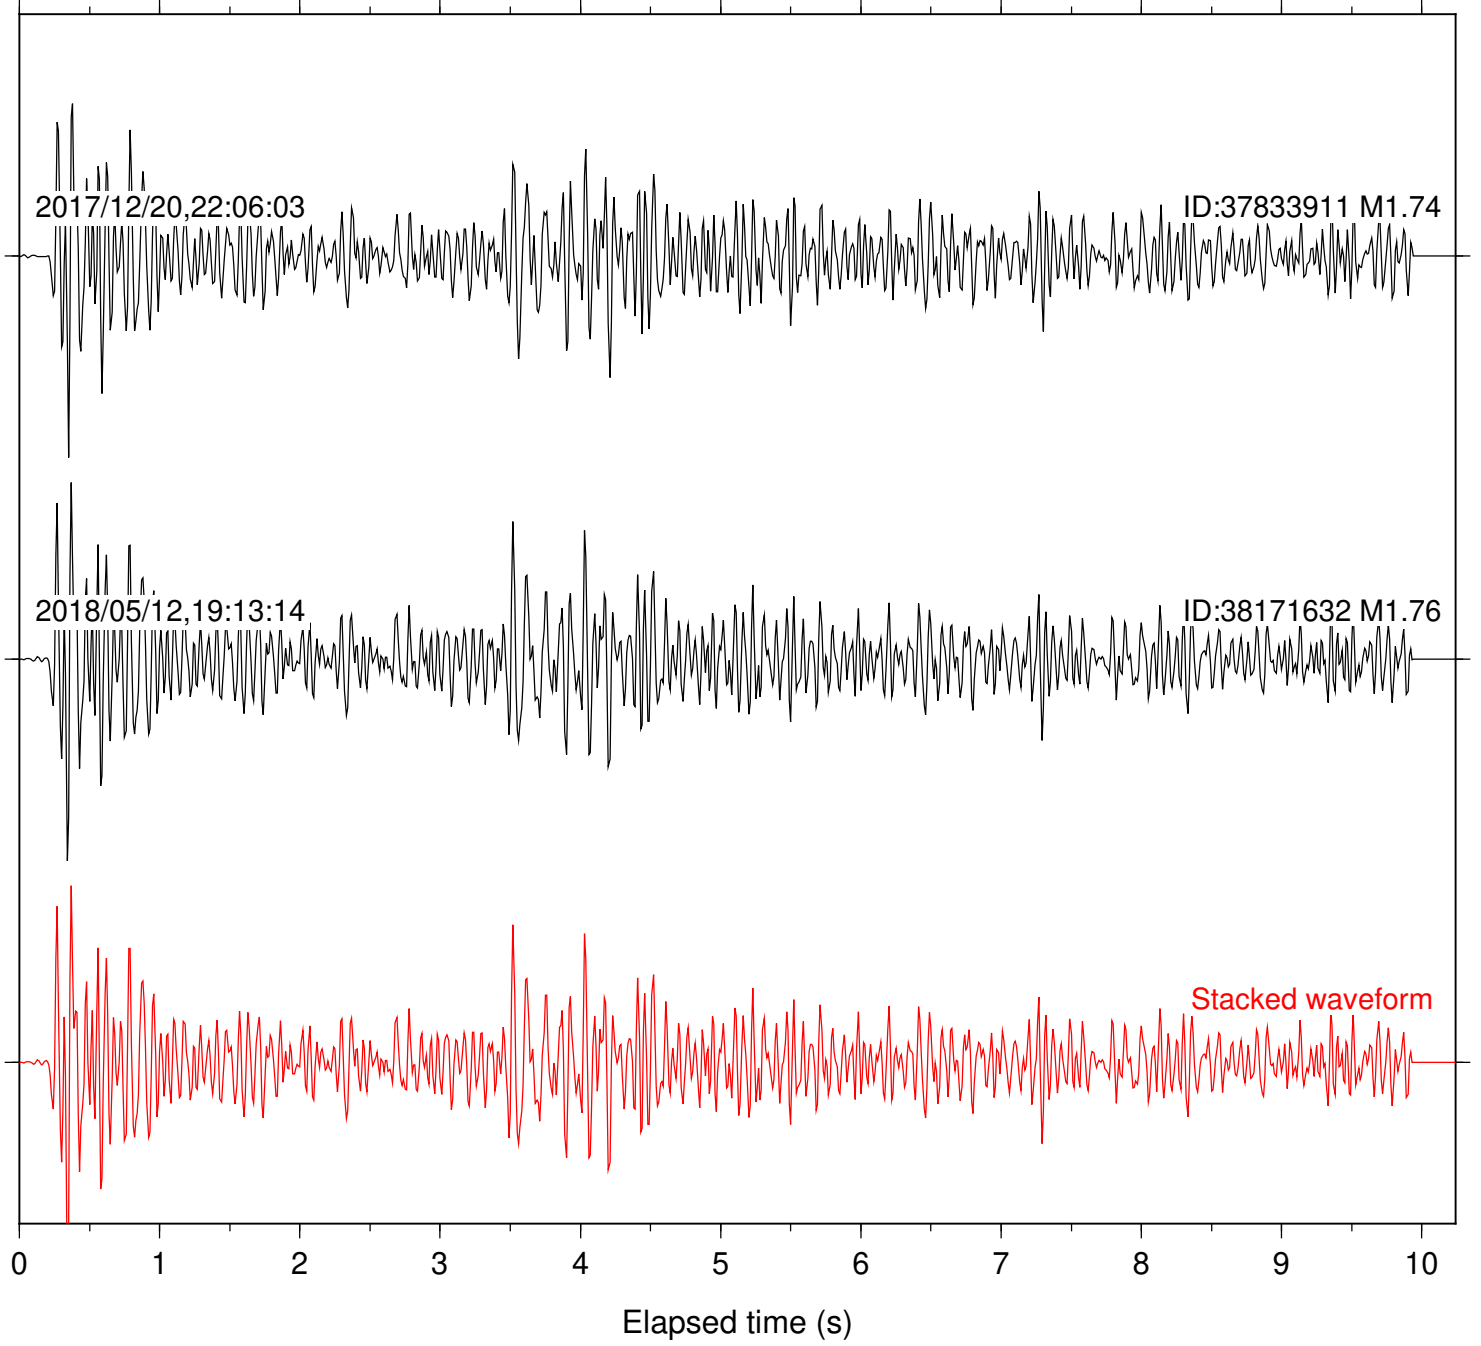

Station: B081 Com: EHZ

Focal depth: 7.36 km

Station: B082 Com: EHZ

Focal depth: 7.36 km

2017/12/20,22:06:03

ID:37833911 M1.74

2018/05/12,19:13:14

ID:38171632 M1.76

Stacked waveform

0 1 2 3 4 5 6 7 8 9 10
Elapsed time (s)

Station: B084 Com: EHZ

Focal depth: 7.36 km

Station: B086 Com: EHZ

Focal depth: 7.36 km

Station: B087 Com: EHZ

Focal depth: 7.36 km

Station: RRSP Com: HHZ

Focal depth: 7.36 km

Station: SND Com: HHZ

Focal depth: 7.36 km