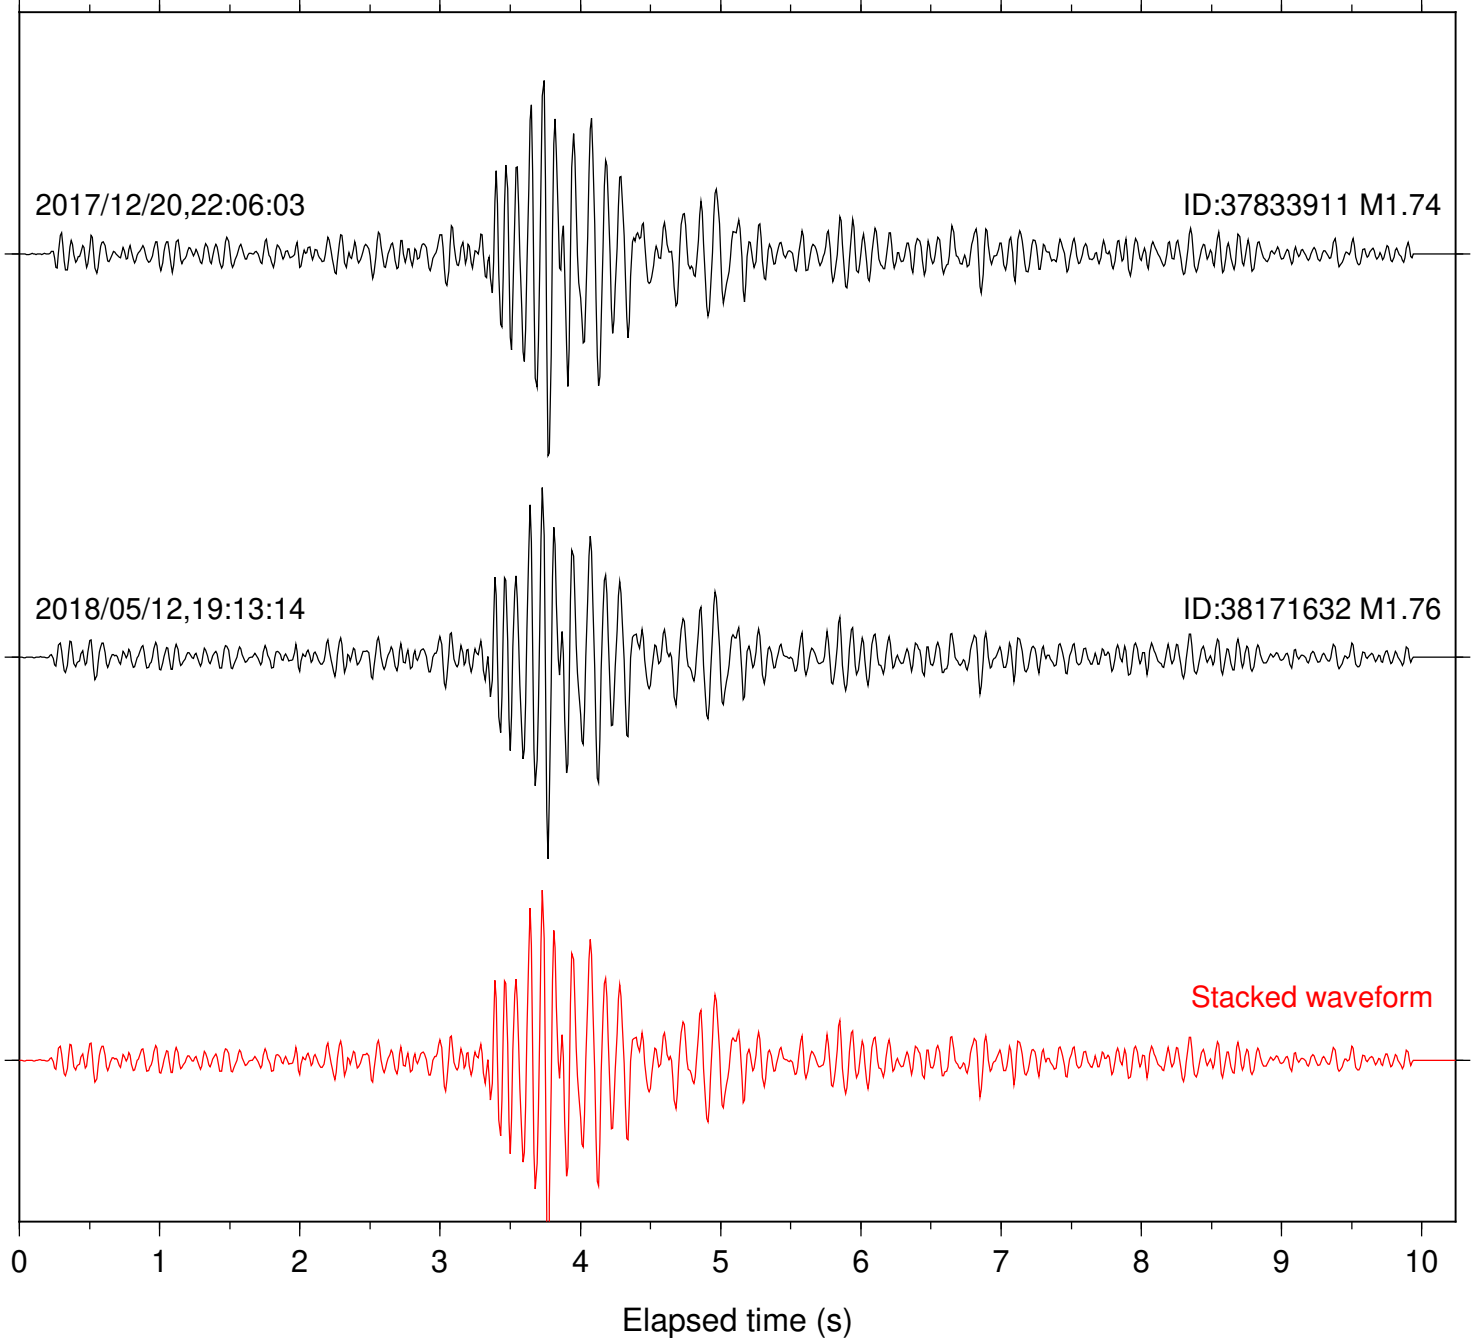

Station: CSH Com: HHZ

Focal depth: 7.36 km

Station: DGR Com: HHZ

Focal depth: 7.36 km

Station: DNR Com: HHZ

Focal depth: 7.36 km

Station: FRD Com: HHZ

Focal depth: 7.36 km

Station: HMT2 Com: HHZ

Focal depth: 7.36 km

Station: KNW Com: HHZ

Focal depth: 7.36 km

Station: LKH Com: HHZ

Focal depth: 7.36 km

Station: LVA2 Com: HHZ

Focal depth: 7.36 km

Station: PFO Com: HHZ

Focal depth: 7.36 km

Station: PLM Com: HHZ

Focal depth: 7.36 km

Station: POB2 Com: HHZ

Focal depth: 7.36 km

Station: RDM Com: HHZ

Focal depth: 7.36 km

Station: RRSP Com: HHZ

Focal depth: 7.36 km

Station: SND Com: HHZ

Focal depth: 7.36 km