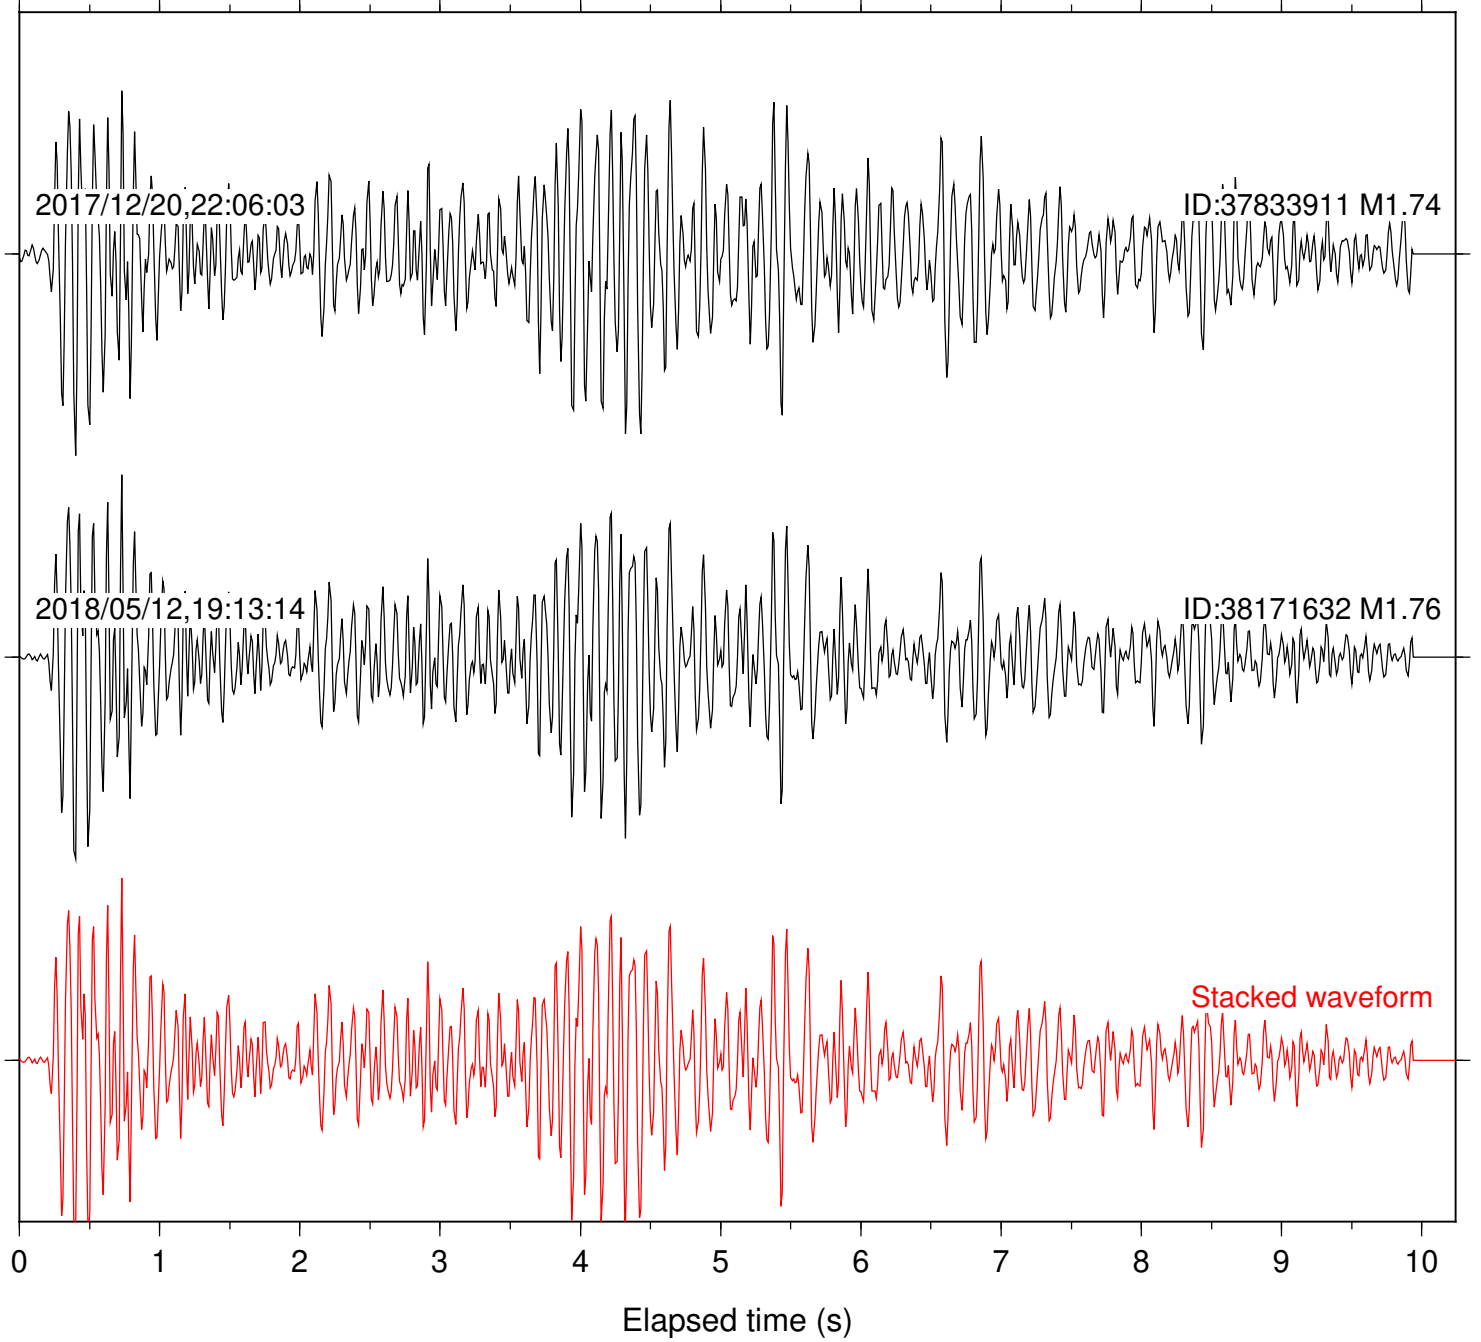

Station: CSH Com: HHZ

Focal depth: 7.36 km

Station: DGR Com: HHZ

Focal depth: 7.36 km

Station: DNR Com: HHZ

Focal depth: 7.36 km

Station: FRD Com: HHZ

Focal depth: 7.36 km

Station: HMT2 Com: HHZ

Focal depth: 7.36 km

Station: KNW Com: HHZ

Focal depth: 7.36 km

Station: LKH Com: HHZ

Focal depth: 7.36 km

Station: LVA2 Com: HHZ

Focal depth: 7.36 km

Station: PFO Com: HHZ

Focal depth: 7.36 km

Station: PLM Com: HHZ

Focal depth: 7.36 km

Station: POB2 Com: HHZ

Focal depth: 7.36 km

Station: RDM Com: HHZ

Focal depth: 7.36 km

Station: RRSP Com: HHZ

Focal depth: 7.36 km

Station: SND Com: HHZ

Focal depth: 7.36 km