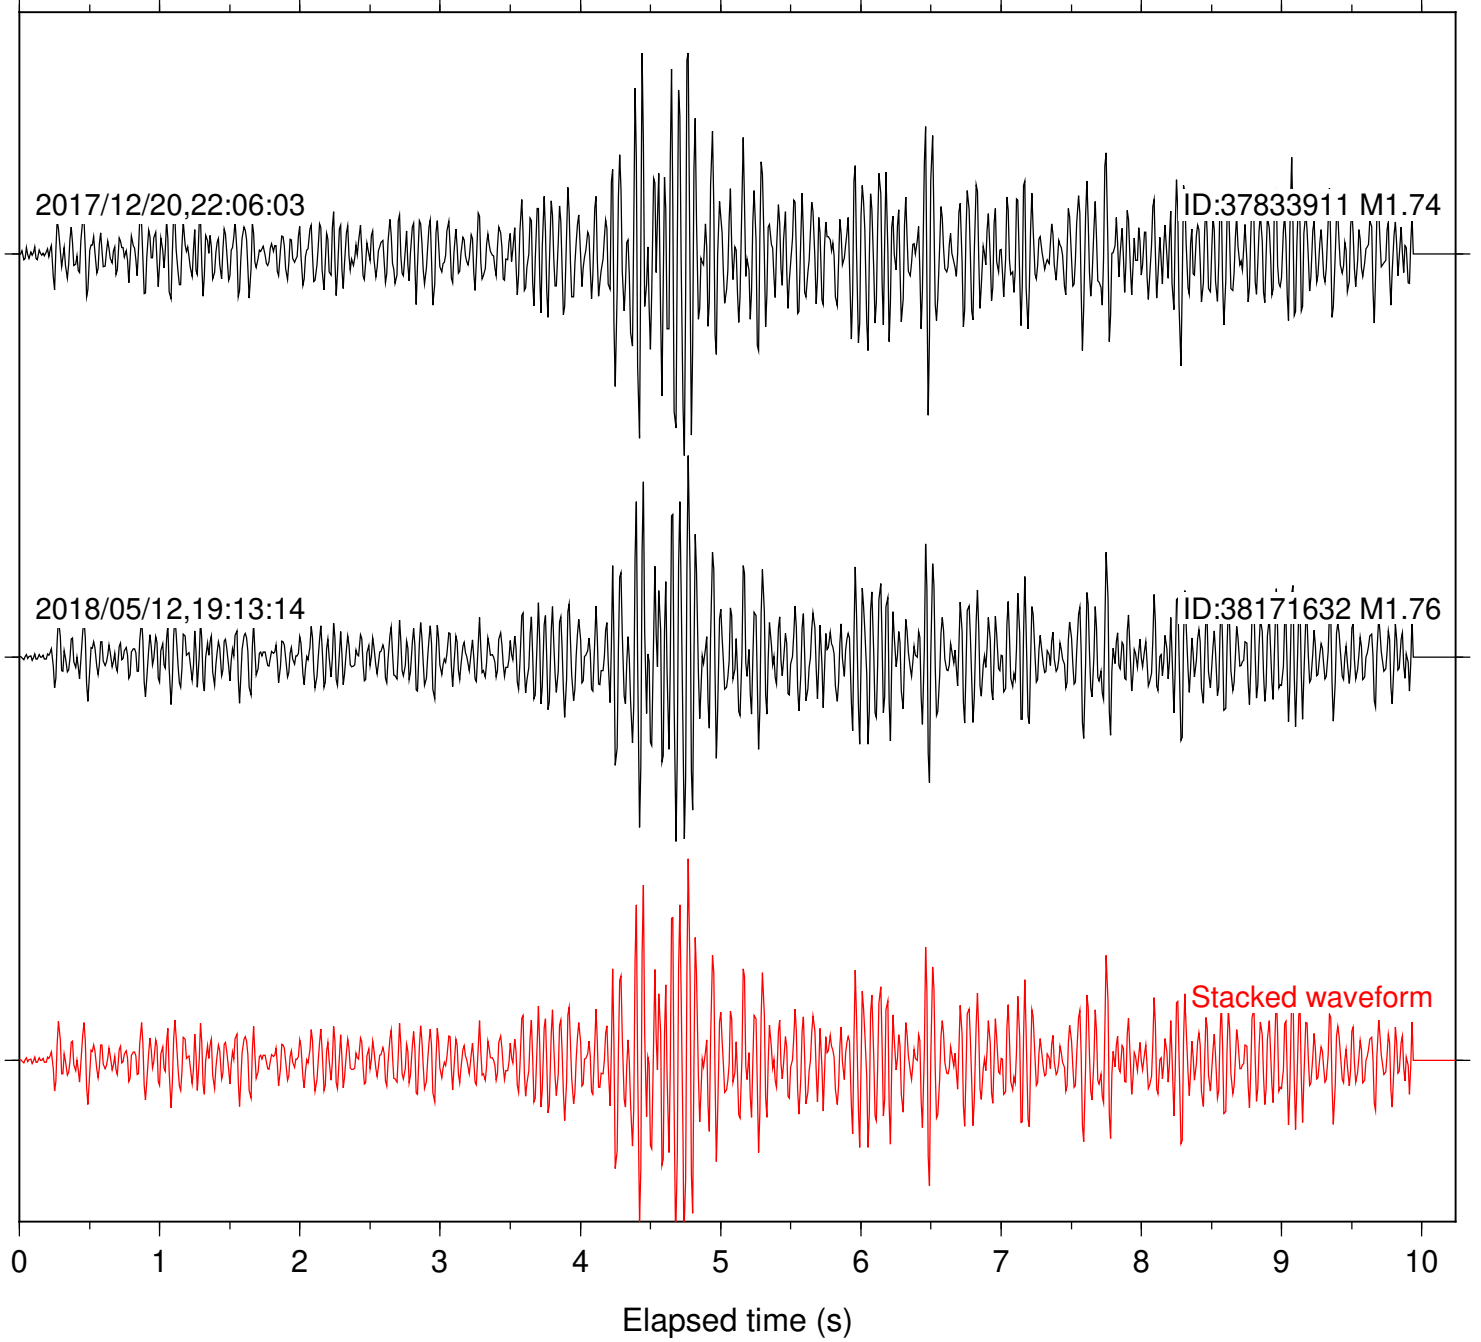

Station: CSH Com: HHZ

Focal depth: 7.36 km

Station: DGR Com: HHZ

Focal depth: 7.36 km

Station: DNR Com: HHZ

Focal depth: 7.36 km

Station: FRD Com: HHZ

Focal depth: 7.36 km

Station: HMT2 Com: HHZ

Focal depth: 7.36 km

Station: KNW Com: HHZ

Focal depth: 7.36 km

Station: LKH Com: HHZ

Focal depth: 7.36 km

Station: LVA2 Com: HHZ

Focal depth: 7.36 km

Station: PFO Com: HHZ

Focal depth: 7.36 km

Station: PLM Com: HHZ

Focal depth: 7.36 km

Station: POB2 Com: HHZ

Focal depth: 7.36 km

Station: RDM Com: HHZ

Focal depth: 7.36 km

Station: RRSP Com: HHZ

Focal depth: 7.36 km

Station: SND Com: HHZ

Focal depth: 7.36 km