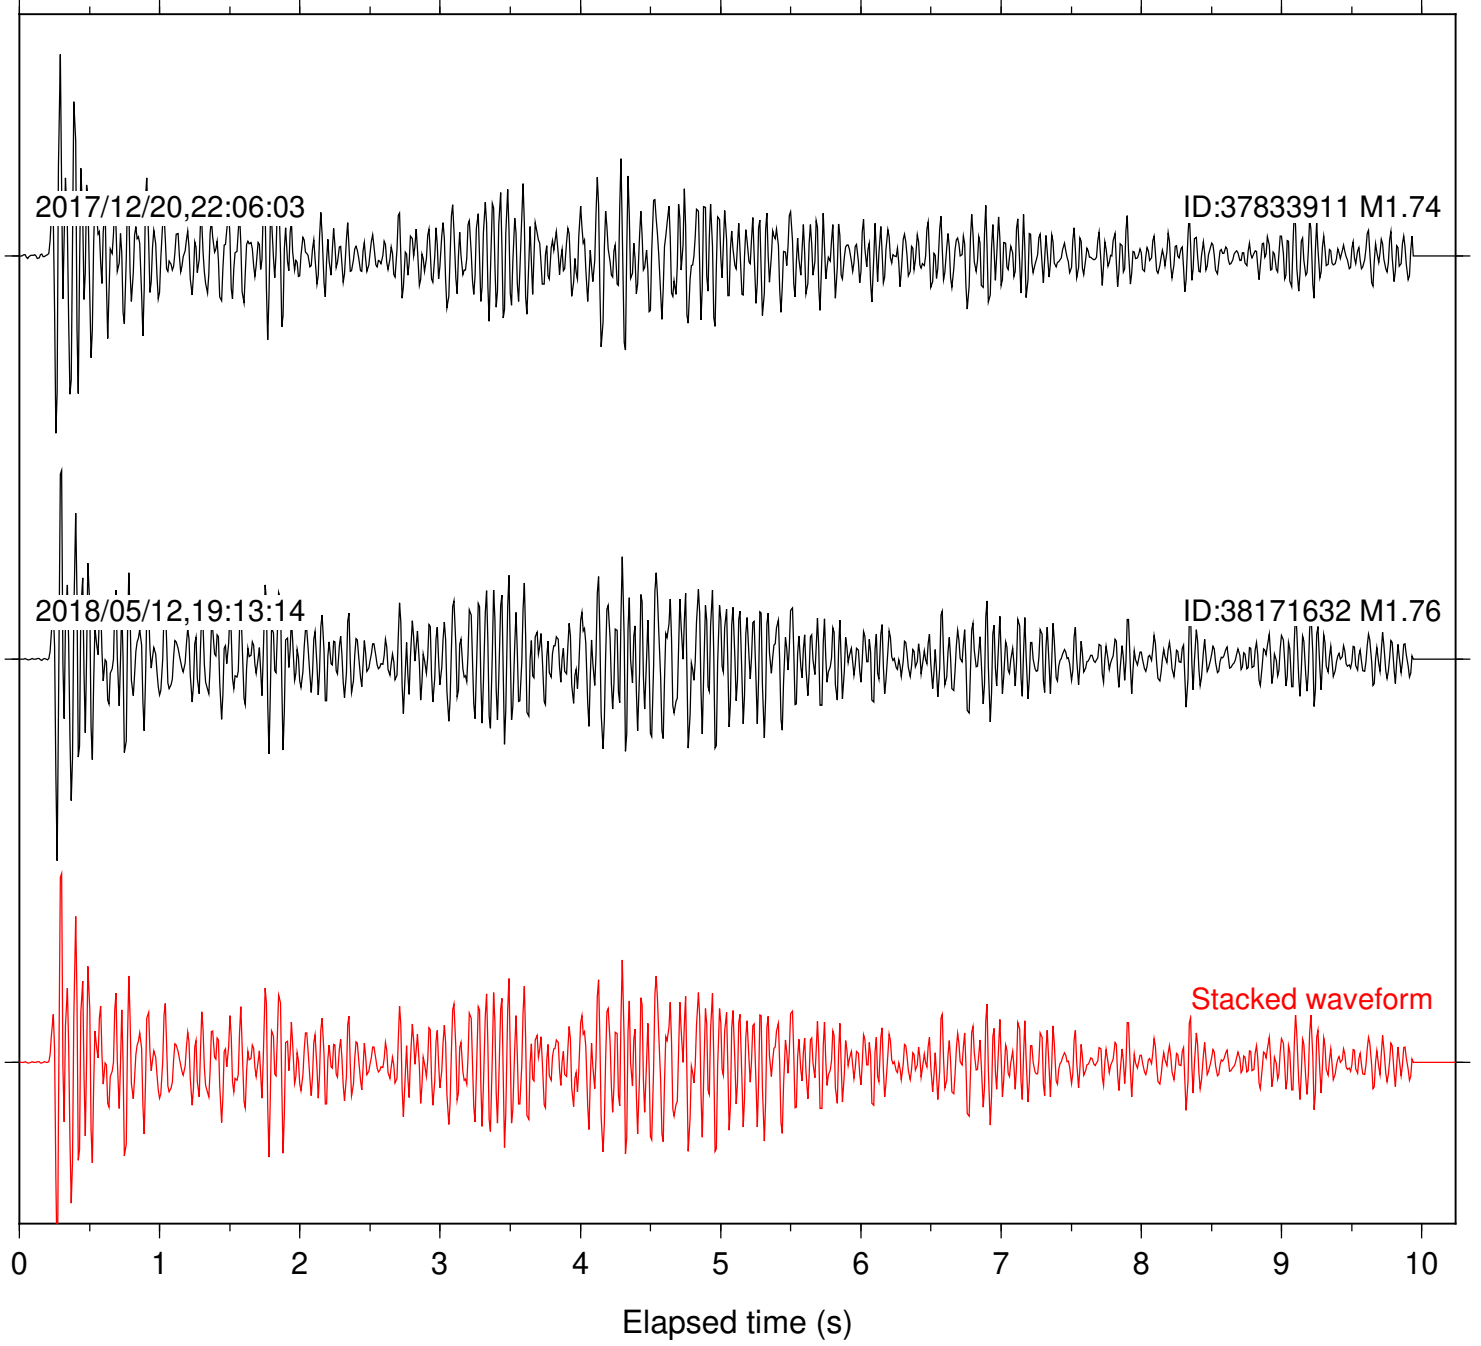

Station: CSH Com: HHZ

Focal depth: 7.36 km

Station: DGR Com: HHZ

Focal depth: 7.36 km

Station: DNR Com: HHZ

Focal depth: 7.36 km

Station: FRD Com: HHZ

Focal depth: 7.36 km

Station: HMT2 Com: HHZ

Focal depth: 7.36 km

Station: KNW Com: HHZ

Focal depth: 7.36 km

Station: LKH Com: HHZ

Focal depth: 7.36 km

Station: LVA2 Com: HHZ

Focal depth: 7.36 km

Station: PFO Com: HHZ

Focal depth: 7.36 km

Station: PLM Com: HHZ

Focal depth: 7.36 km

Station: POB2 Com: HHZ

Focal depth: 7.36 km

Station: RDM Com: HHZ

Focal depth: 7.36 km

Station: RRSP Com: HHZ

Focal depth: 7.36 km

Station: SND Com: HHZ

Focal depth: 7.36 km