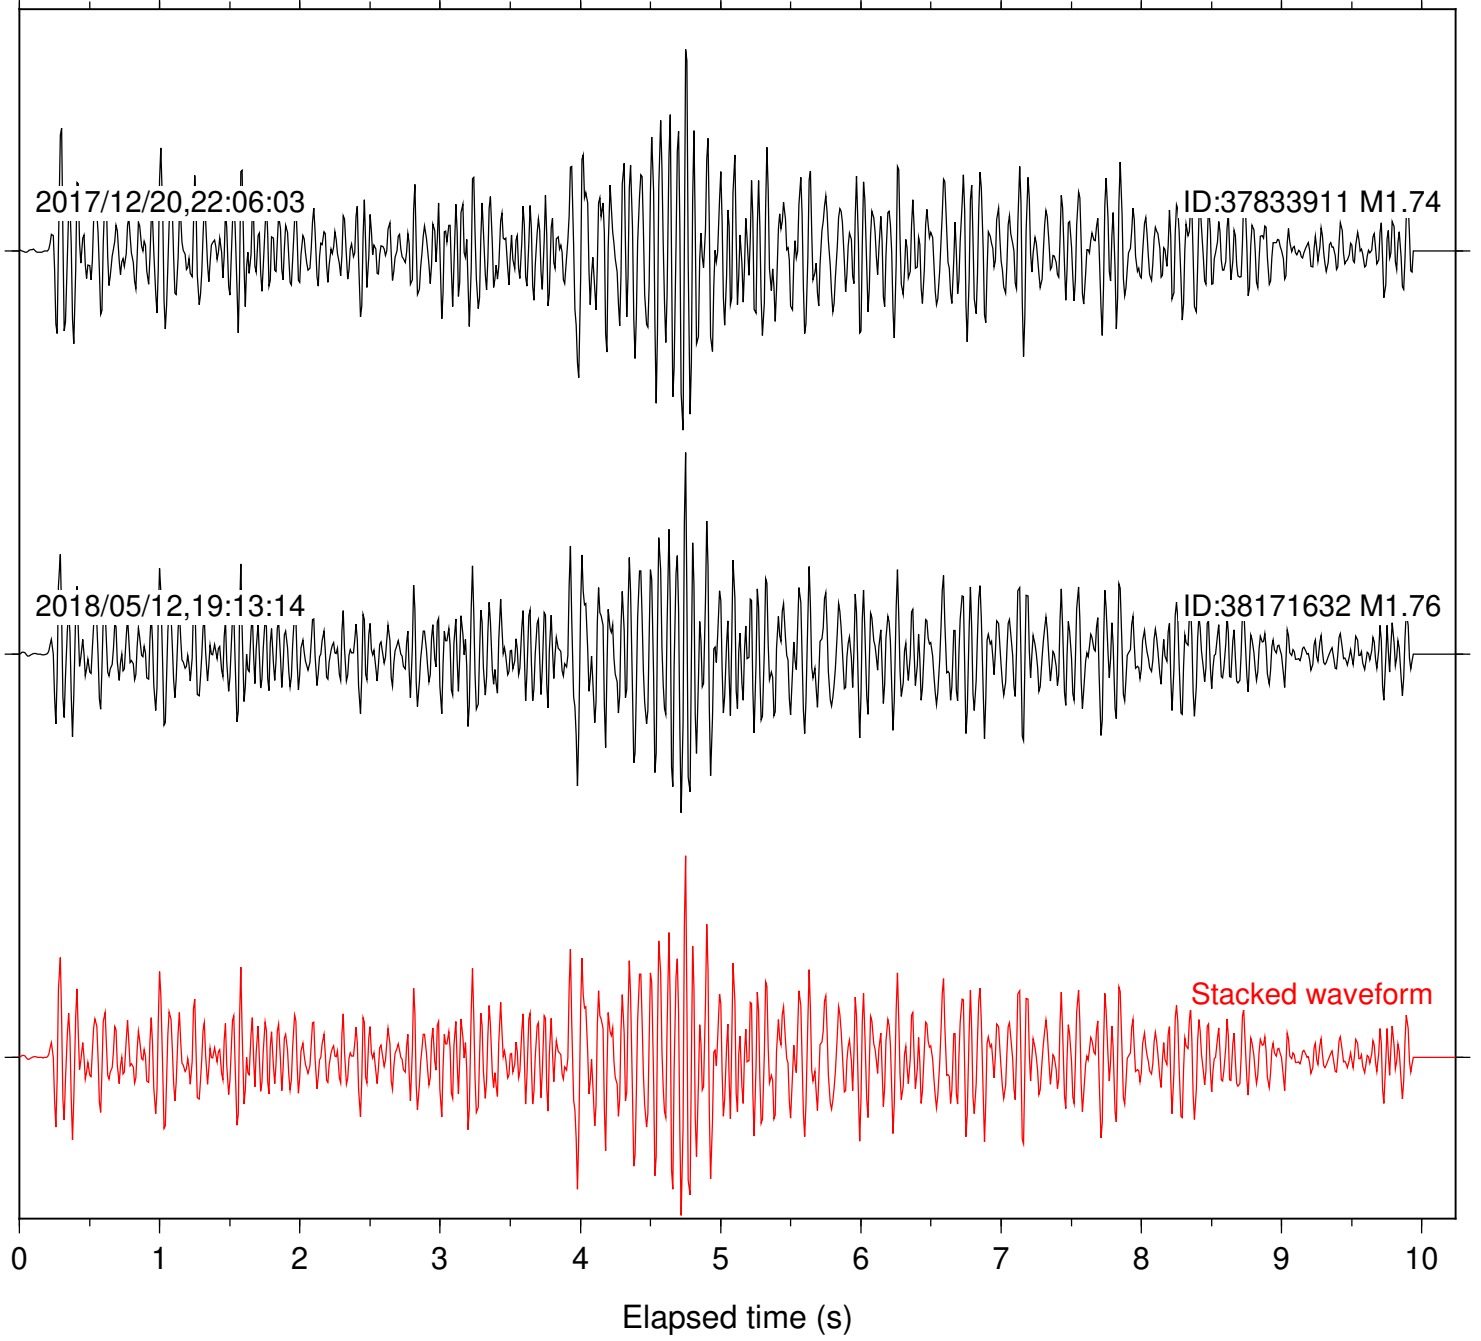

Station: CSH Com: HHZ

Focal depth: 7.36 km

Station: DGR Com: HHZ

Focal depth: 7.36 km

Station: DNR Com: HHZ

Focal depth: 7.36 km

Station: FRD Com: HHZ

Focal depth: 7.36 km

Station: HMT2 Com: HHZ

Focal depth: 7.36 km

Station: KNW Com: HHZ

Focal depth: 7.36 km

Station: LKH Com: HHZ

Focal depth: 7.36 km

Station: LVA2 Com: HHZ

Focal depth: 7.36 km

Station: RRSP Com: HHZ

Focal depth: 7.36 km

Station: SND Com: HHZ

Focal depth: 7.36 km