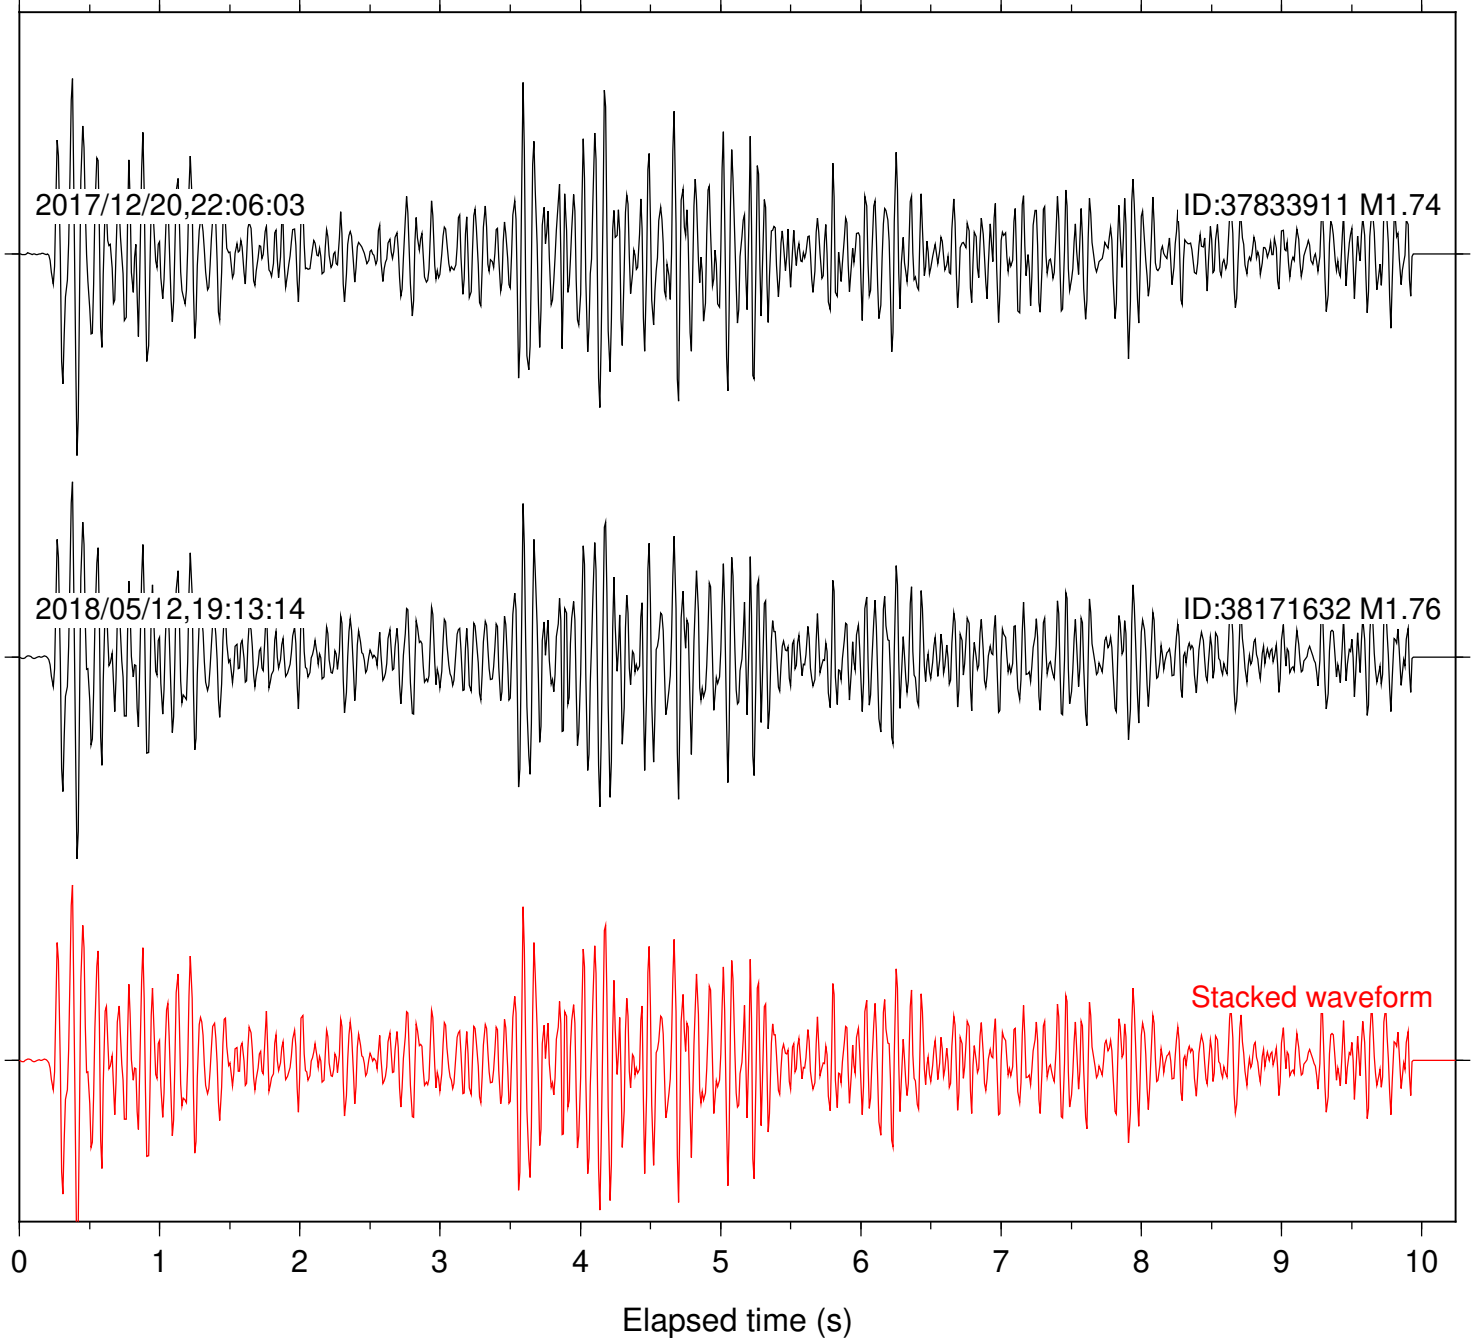

Station: CSH Com: HHZ

Focal depth: 7.36 km

Station: DGR Com: HHZ

Focal depth: 7.36 km

Station: DNR Com: HHZ

Focal depth: 7.36 km

Station: FRD Com: HHZ

Focal depth: 7.36 km

Station: HMT2 Com: HHZ

Focal depth: 7.36 km

Station: KNW Com: HHZ

Focal depth: 7.36 km

Station: LKH Com: HHZ

Focal depth: 7.36 km

Station: LVA2 Com: HHZ

Focal depth: 7.36 km

Station: RRSP Com: HHZ

Focal depth: 7.36 km

Station: SND Com: HHZ

Focal depth: 7.36 km