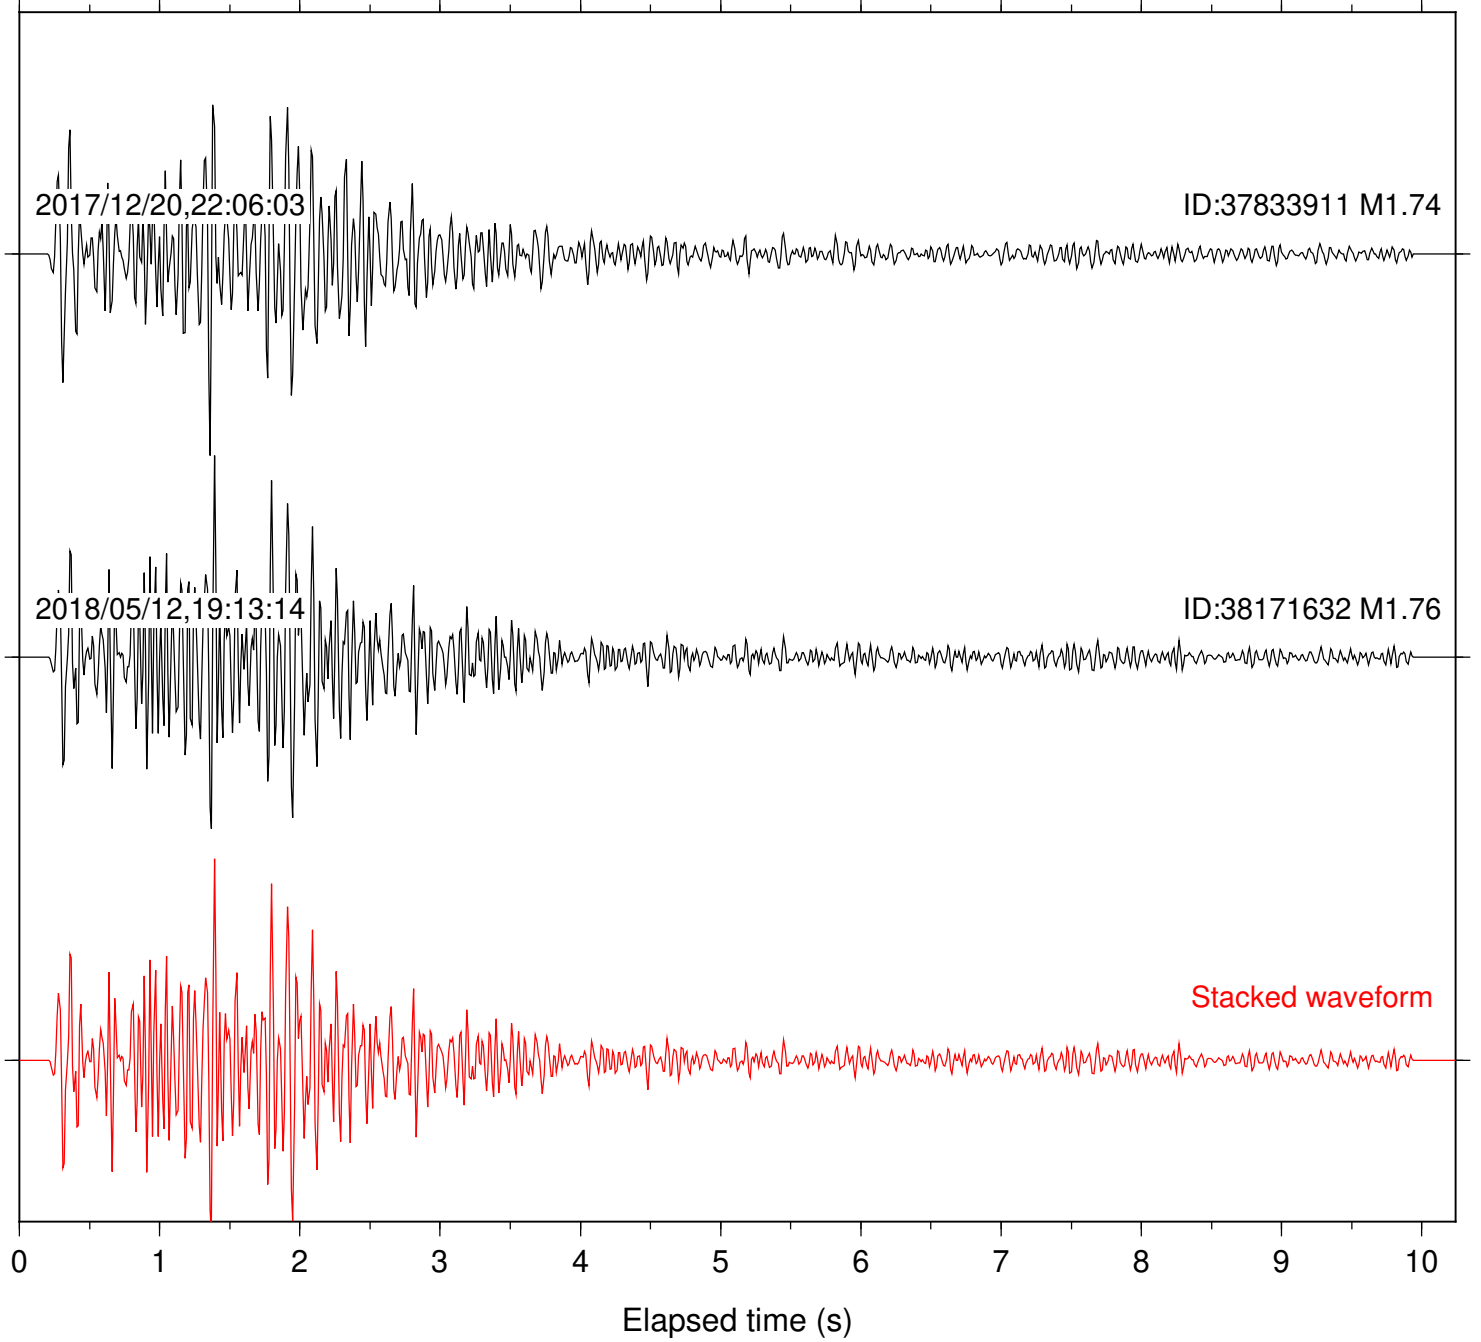

2017/12/20,22:06:03

ID:37833911 M1.74

2018/05/12,19:13:14

ID:38171632 M1.76

Stacked waveform

0 1 2 3 4 5 6 7 8 9 10
Elapsed time (s)

Station: CRY Com: HHZ

Focal depth: 7.36 km

Station: CSH Com: HHZ

Focal depth: 7.36 km

Station: DGR Com: HHZ

Focal depth: 7.36 km

Station: DNR Com: HHZ

Focal depth: 7.36 km

Station: FRD Com: HHZ

Focal depth: 7.36 km

Station: HMT2 Com: HHZ

Focal depth: 7.36 km

Station: KNW Com: HHZ

Focal depth: 7.36 km

Station: LKH Com: HHZ

Focal depth: 7.36 km

Station: LVA2 Com: HHZ

Focal depth: 7.36 km

Station: RRSP Com: HHZ

Focal depth: 7.36 km

Station: SND Com: HHZ

Focal depth: 7.36 km