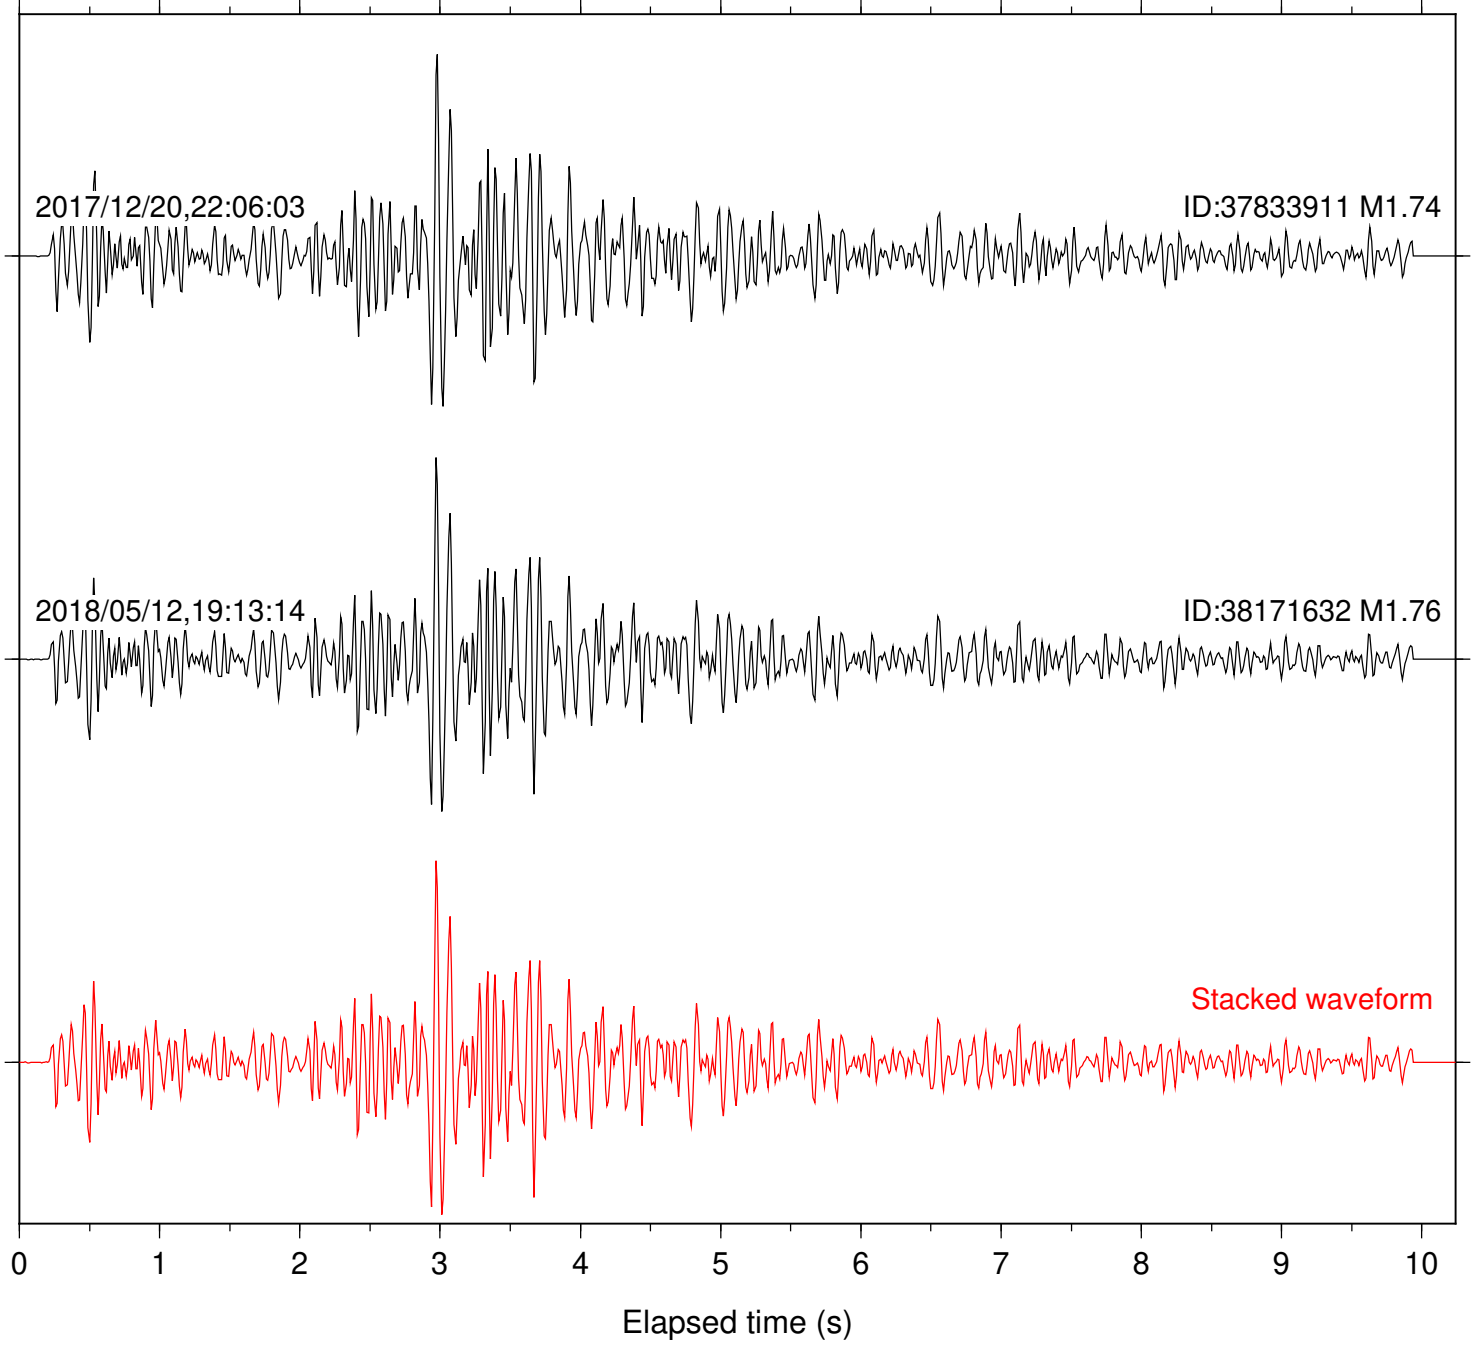

2017/12/20,22:06:03

ID:37833911 M1.74

2018/05/12,19:13:14

ID:38171632 M1.76

Stacked waveform

0 1 2 3 4 5 6 7 8 9 10
Elapsed time (s)

Station: B088 Com: EHZ

Focal depth: 7.36 km

Station: B093 Com: EHZ

Focal depth: 7.36 km

Station: B946 Com: EHZ

Focal depth: 7.36 km

Station: BAC Com: EHZ

Focal depth: 7.36 km

Station: BZN Com: HHZ

Focal depth: 7.36 km

2017/12/20,22:06:03

ID:37833911 M1.74

2018/05/12,19:13:14

ID:38171632 M1.76

Stacked waveform

0 1 2 3 4 5 6 7 8 9 10
Elapsed time (s)

Station: CRY Com: HHZ

Focal depth: 7.36 km