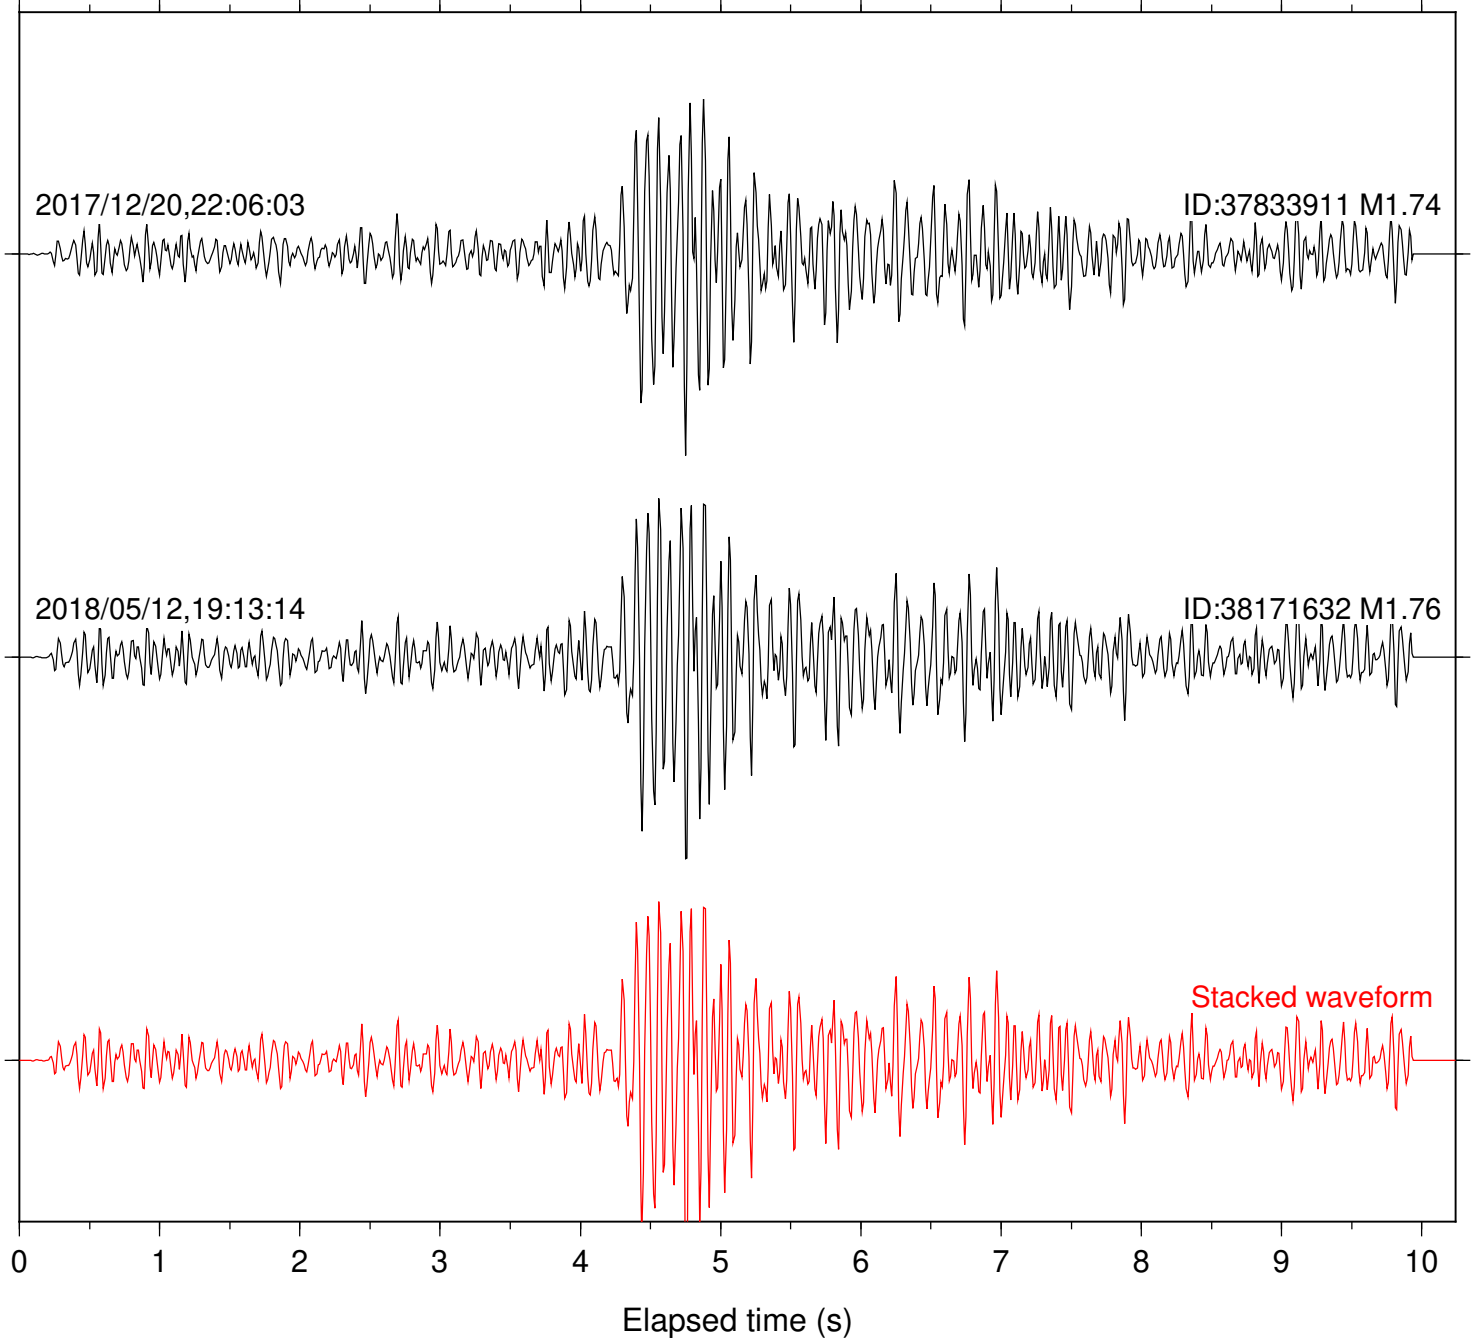

Station: B081 Com: EHZ

Focal depth: 7.36 km

Station: B082 Com: EHZ

Focal depth: 7.36 km

2017/12/20,22:06:03

ID:37833911 M1.74

2018/05/12,19:13:14

ID:38171632 M1.76

Stacked waveform

0 1 2 3 4 5 6 7 8 9 10
Elapsed time (s)

Station: B084 Com: EHZ

Focal depth: 7.36 km

Station: B086 Com: EHZ

Focal depth: 7.36 km

Station: B087 Com: EHZ

Focal depth: 7.36 km

Station: CSH Com: HHZ

Focal depth: 7.36 km

Station: DGR Com: HHZ

Focal depth: 7.36 km

Station: DNR Com: HHZ

Focal depth: 7.36 km

Station: FRD Com: HHZ

Focal depth: 7.36 km

Station: RRSP Com: HHZ

Focal depth: 7.36 km

Station: SND Com: HHZ

Focal depth: 7.36 km