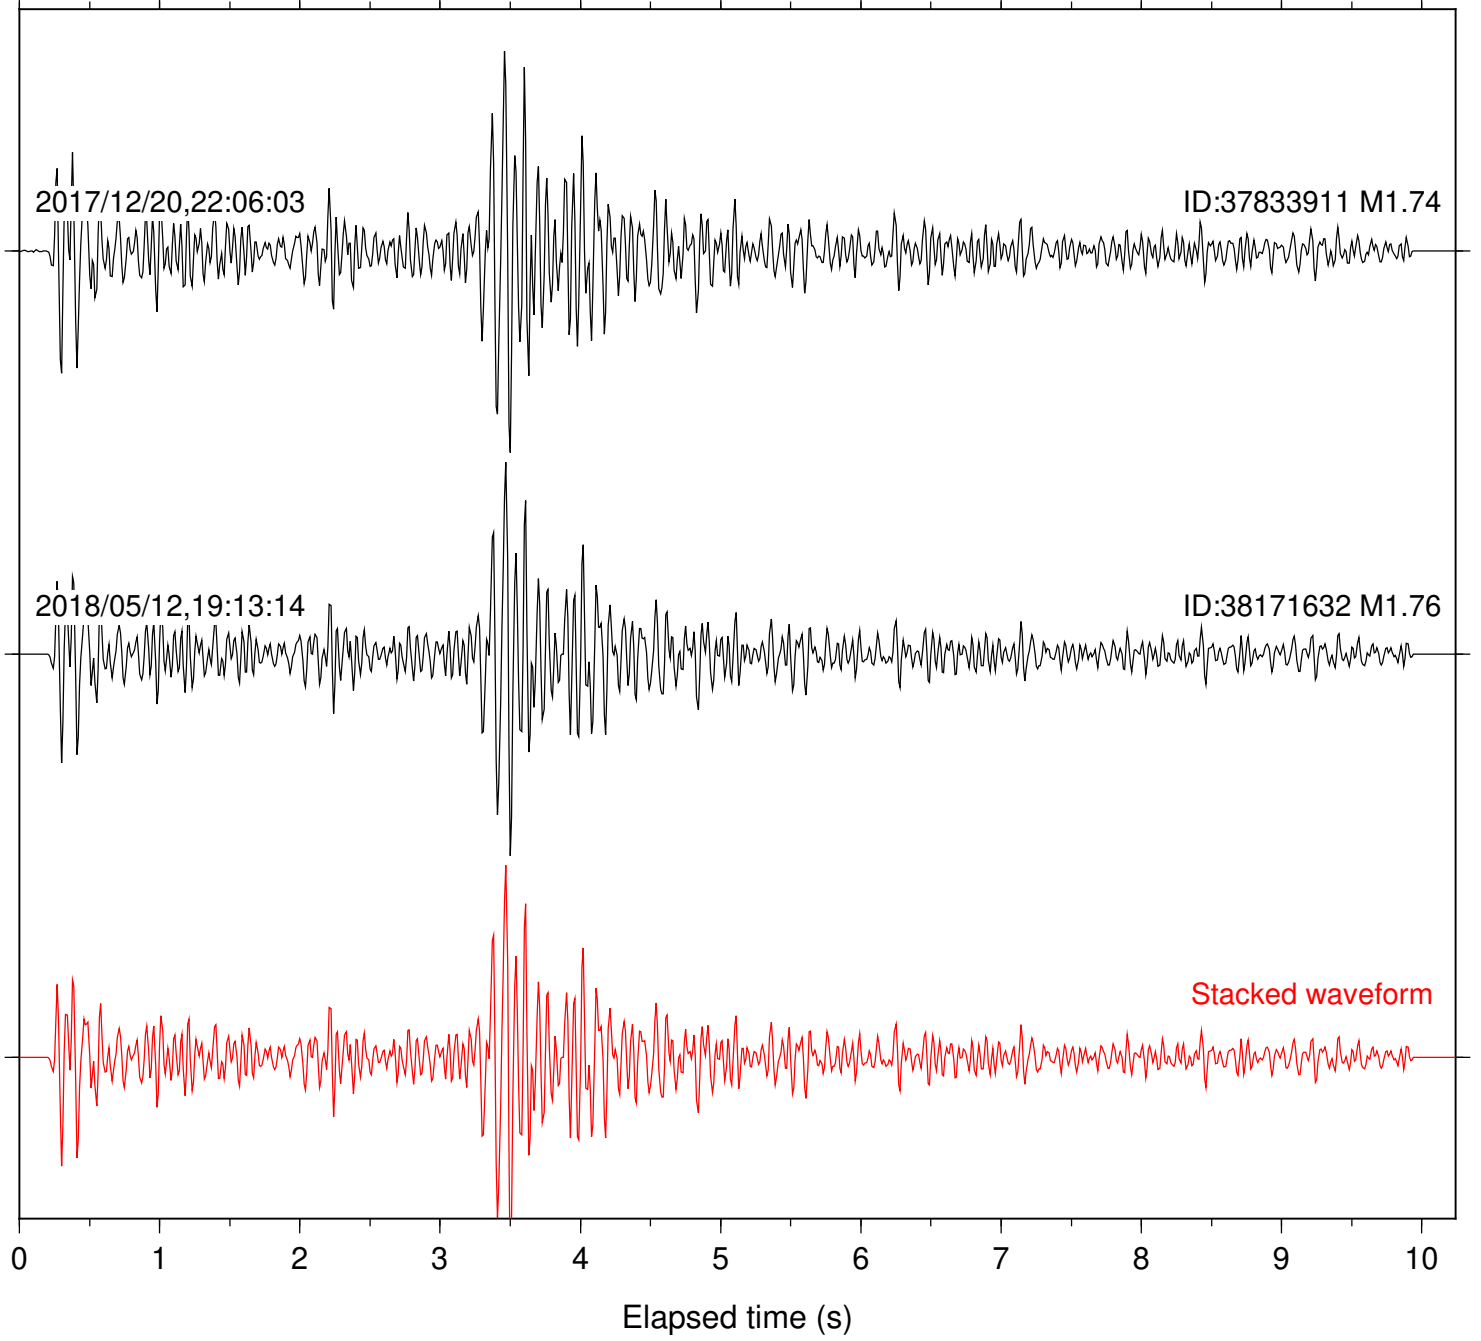

2017/12/20,22:06:03

ID:37833911 M1.74

2018/05/12,19:13:14

ID:38171632 M1.76

Stacked waveform

0 1 2 3 4 5 6 7 8 9 10
Elapsed time (s)

Station: CRY Com: HHZ

Focal depth: 7.36 km

Station: CSH Com: HHZ

Focal depth: 7.36 km

Station: DGR Com: HHZ

Focal depth: 7.36 km

Station: DNR Com: HHZ

Focal depth: 7.36 km

Station: FRD Com: HHZ

Focal depth: 7.36 km

Station: HMT2 Com: HHZ

Focal depth: 7.36 km

Station: KNW Com: HHZ

Focal depth: 7.36 km

Station: LKH Com: HHZ

Focal depth: 7.36 km

Station: LVA2 Com: HHZ

Focal depth: 7.36 km

Station: RRSP Com: HHZ

Focal depth: 7.36 km

Station: SND Com: HHZ

Focal depth: 7.36 km