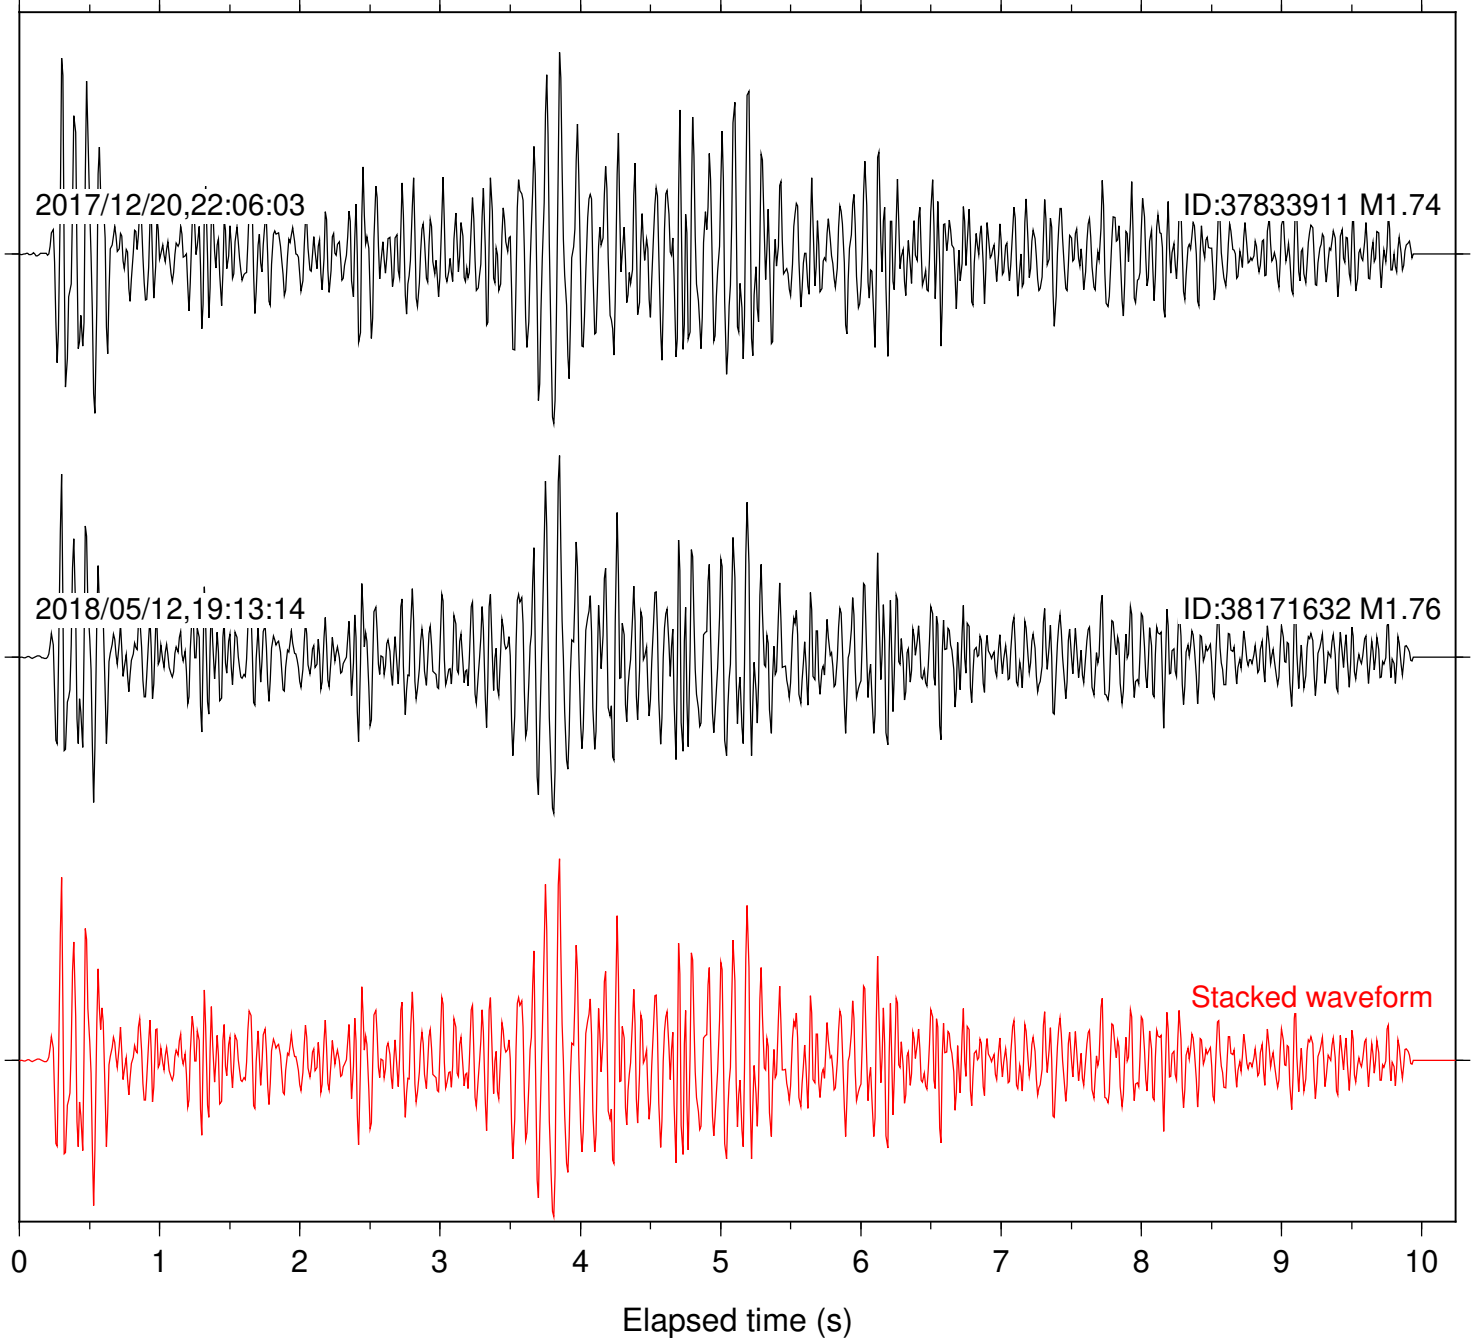

Station: B093 Com: EHZ

Focal depth: 7.36 km

Station: B946 Com: EHZ

Focal depth: 7.36 km

Station: BAC Com: EHZ

Focal depth: 7.36 km

Station: BZN Com: HHZ

Focal depth: 7.36 km

2017/12/20,22:06:03

ID:37833911 M1.74

2018/05/12,19:13:14

ID:38171632 M1.76

Stacked waveform

0 1 2 3 4 5 6 7 8 9 10
Elapsed time (s)

Station: CRY Com: HHZ

Focal depth: 7.36 km

Station: CSH Com: HHZ

Focal depth: 7.36 km

Station: DGR Com: HHZ

Focal depth: 7.36 km

Station: DNR Com: HHZ

Focal depth: 7.36 km

Station: FRD Com: HHZ

Focal depth: 7.36 km