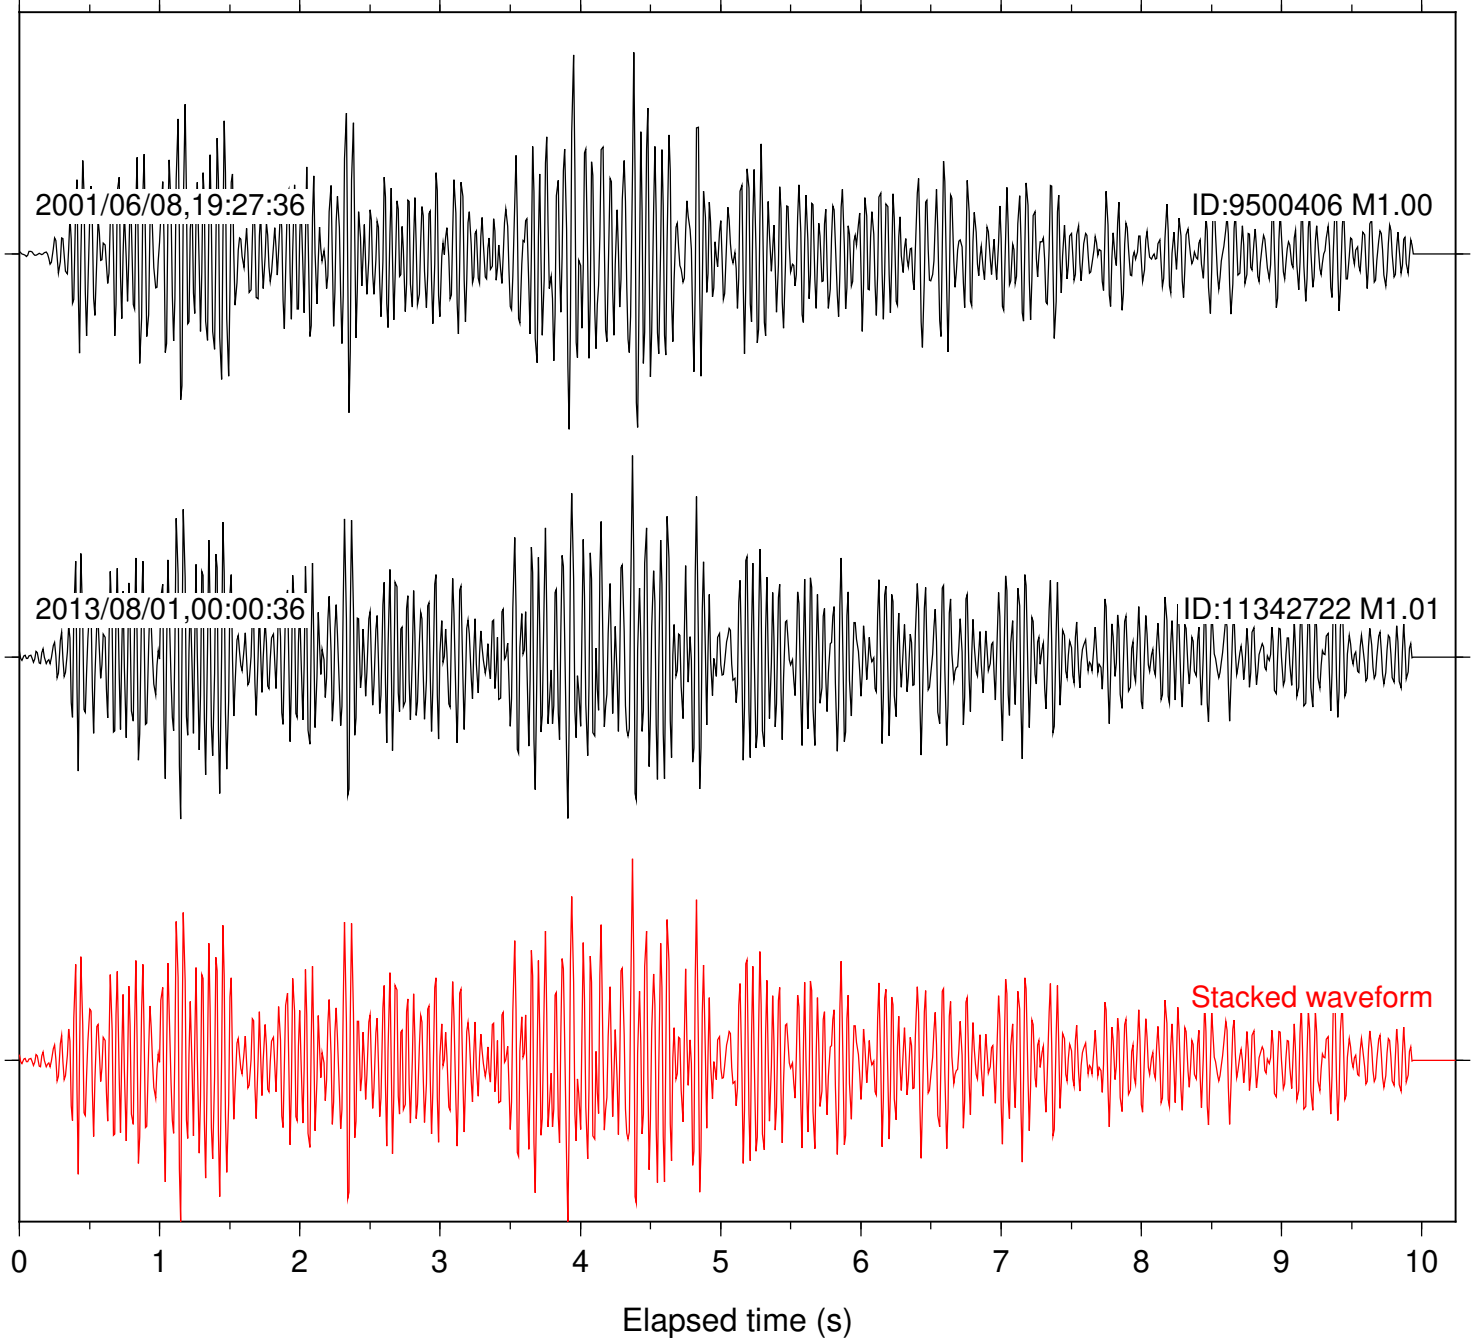

Station: DGR Com: HHZ

Focal depth: 14.82 km

Station: FRD Com: HHZ

Focal depth: 14.82 km

2001/06/08,19:27:37

ID:9500406 M1.00

2013/08/01,00:00:36

ID:11342722 M1.01

Stacked waveform

0 1 2 3 4 5 6 7 8 9 10

Elapsed time (s)