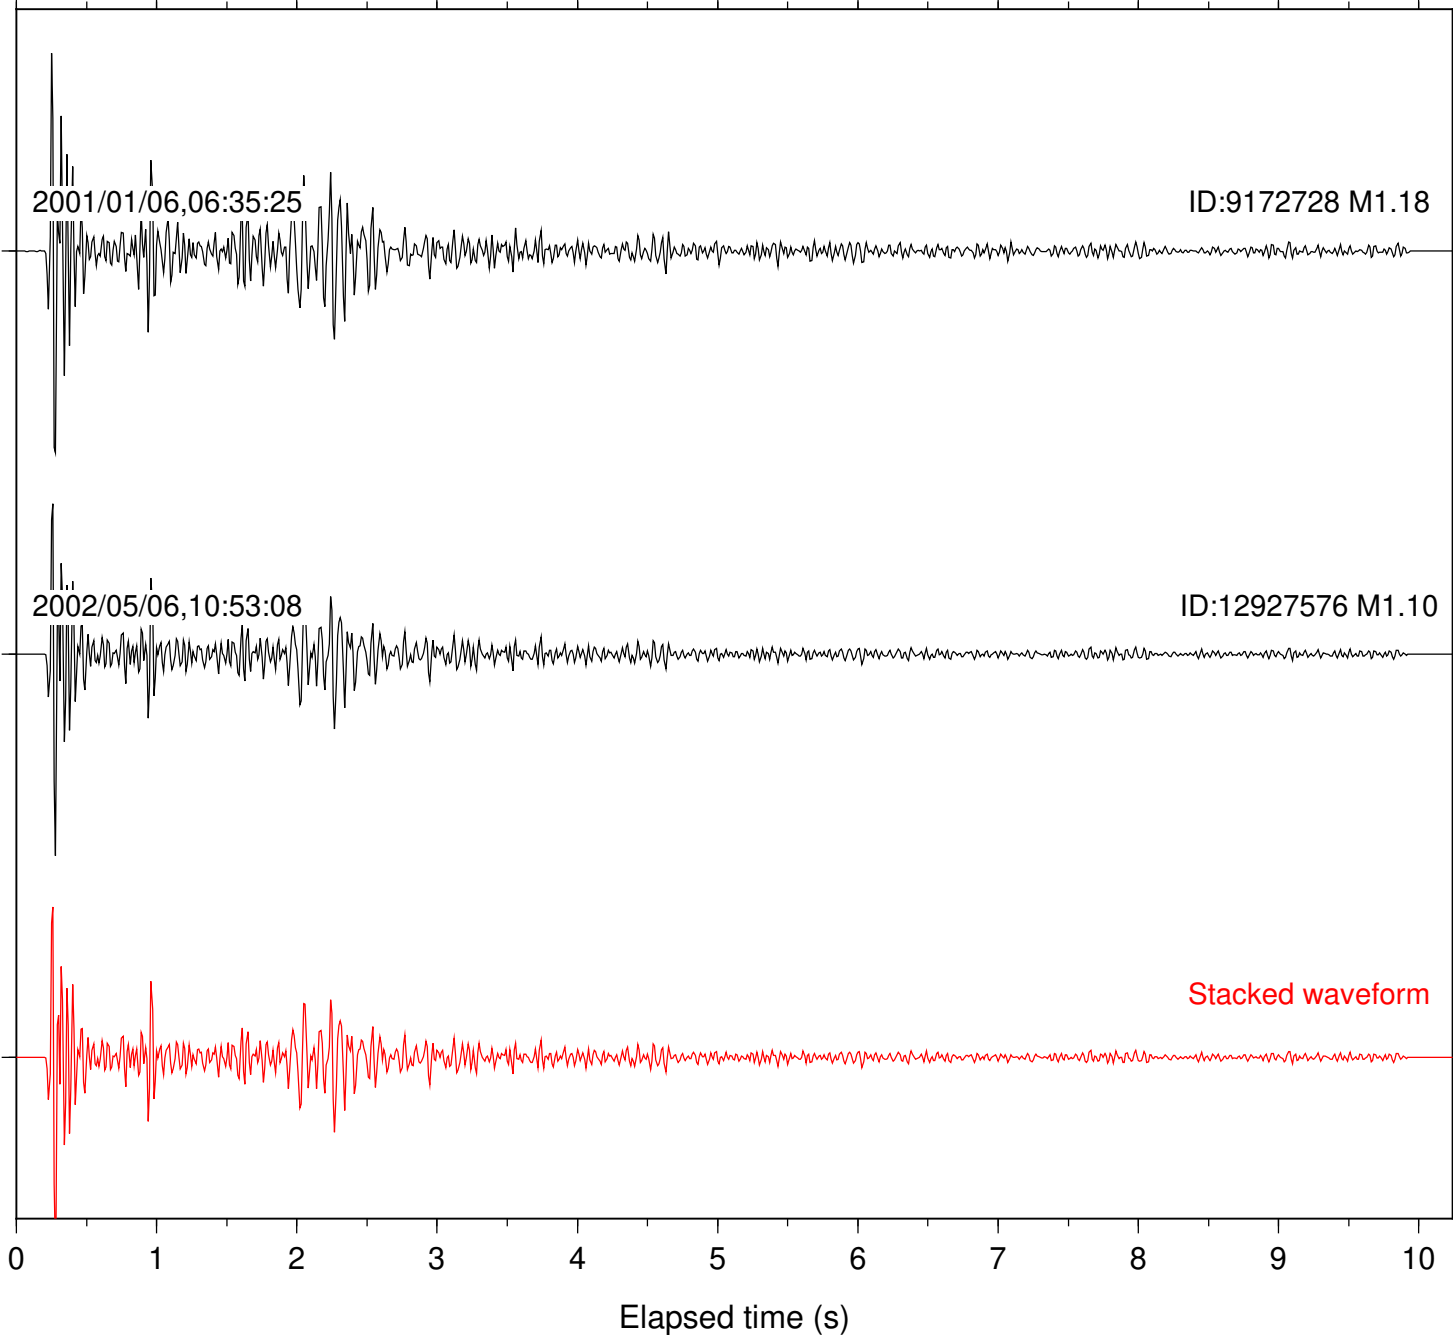

Station: AGA Com: HHZ

Focal depth: 10.86 km

Station: FRD Com: HHZ

Focal depth: 10.86 km

2001/01/06,06:35:25

ID:9172728 M1.18

2002/05/06,10:53:08

ID:12927576 M1.10

Stacked waveform

Station: PLM Com: HHZ

Focal depth: 10.86 km