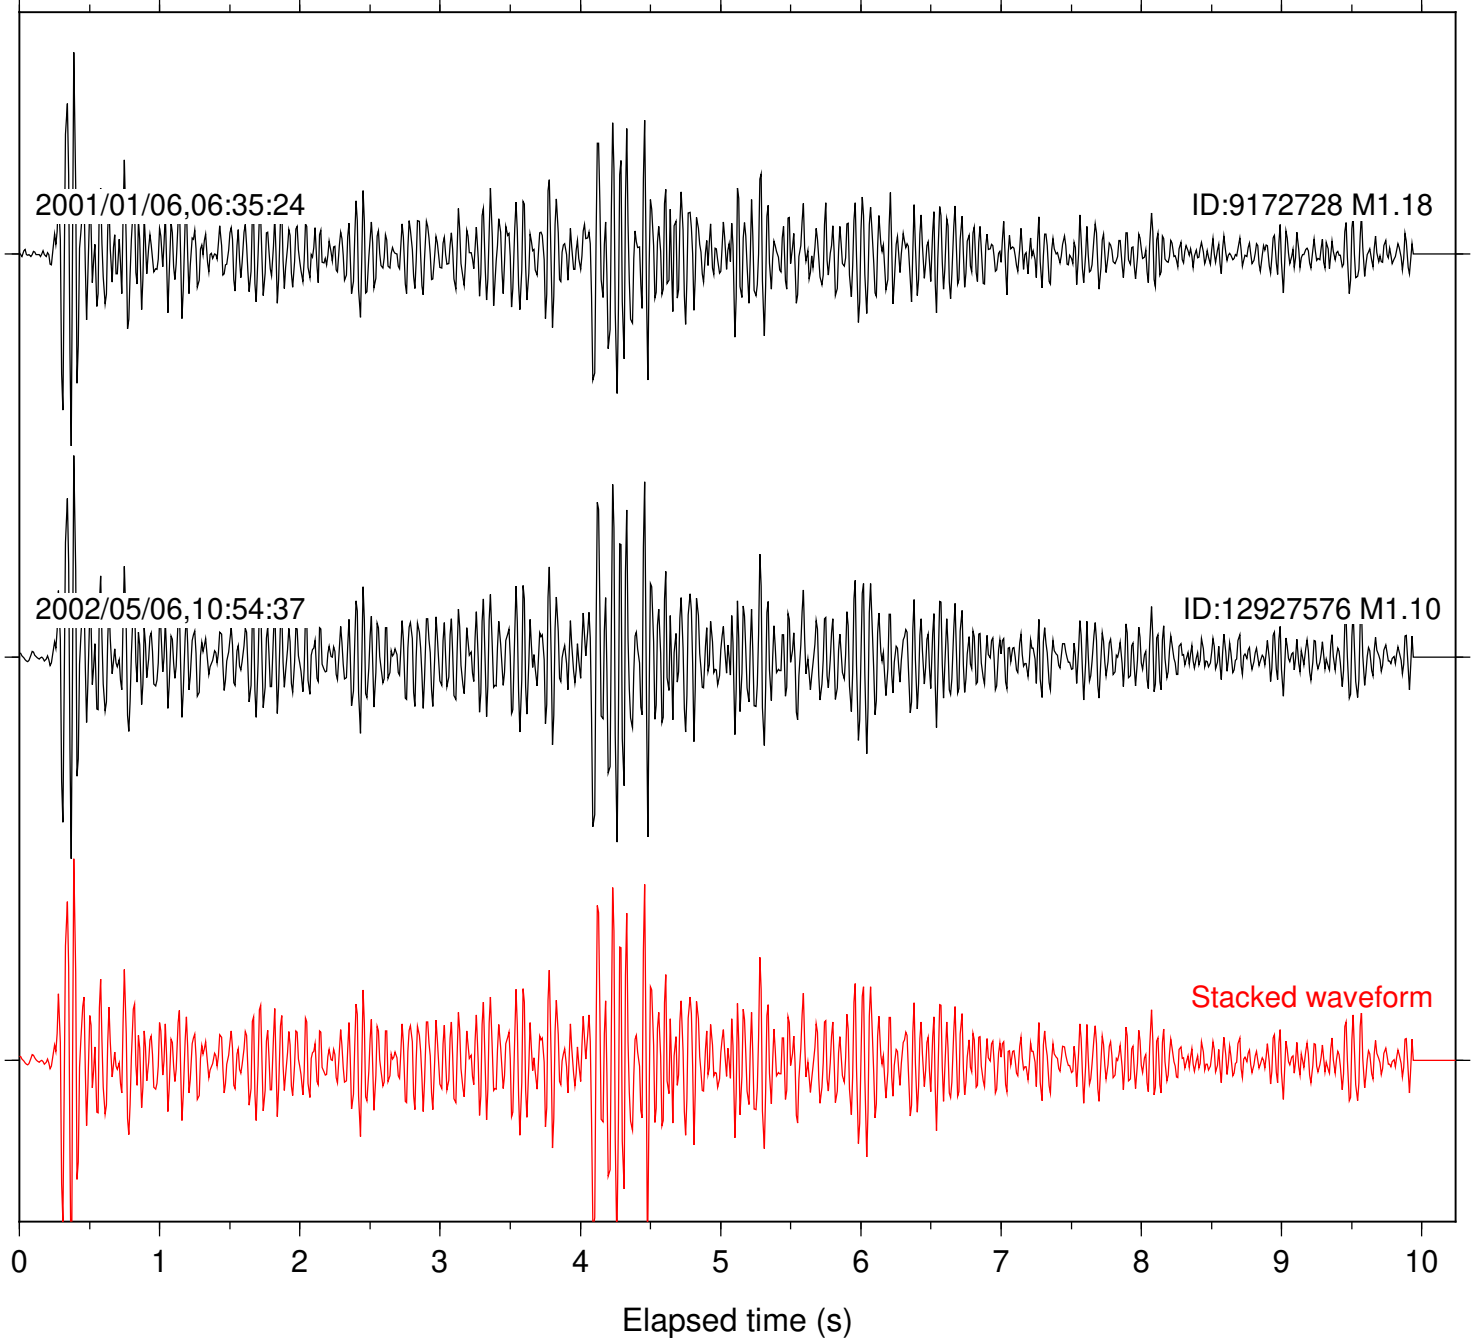

Station: AGA Com: HHZ

Focal depth: 10.86 km

Station: FRD Com: HHZ

Focal depth: 10.86 km

2001/01/06,06:35:25

ID:9172728 M1.18

2002/05/06,10:53:08

ID:12927576 M1.10

Stacked waveform

Station: PLM Com: HHZ

Focal depth: 10.86 km