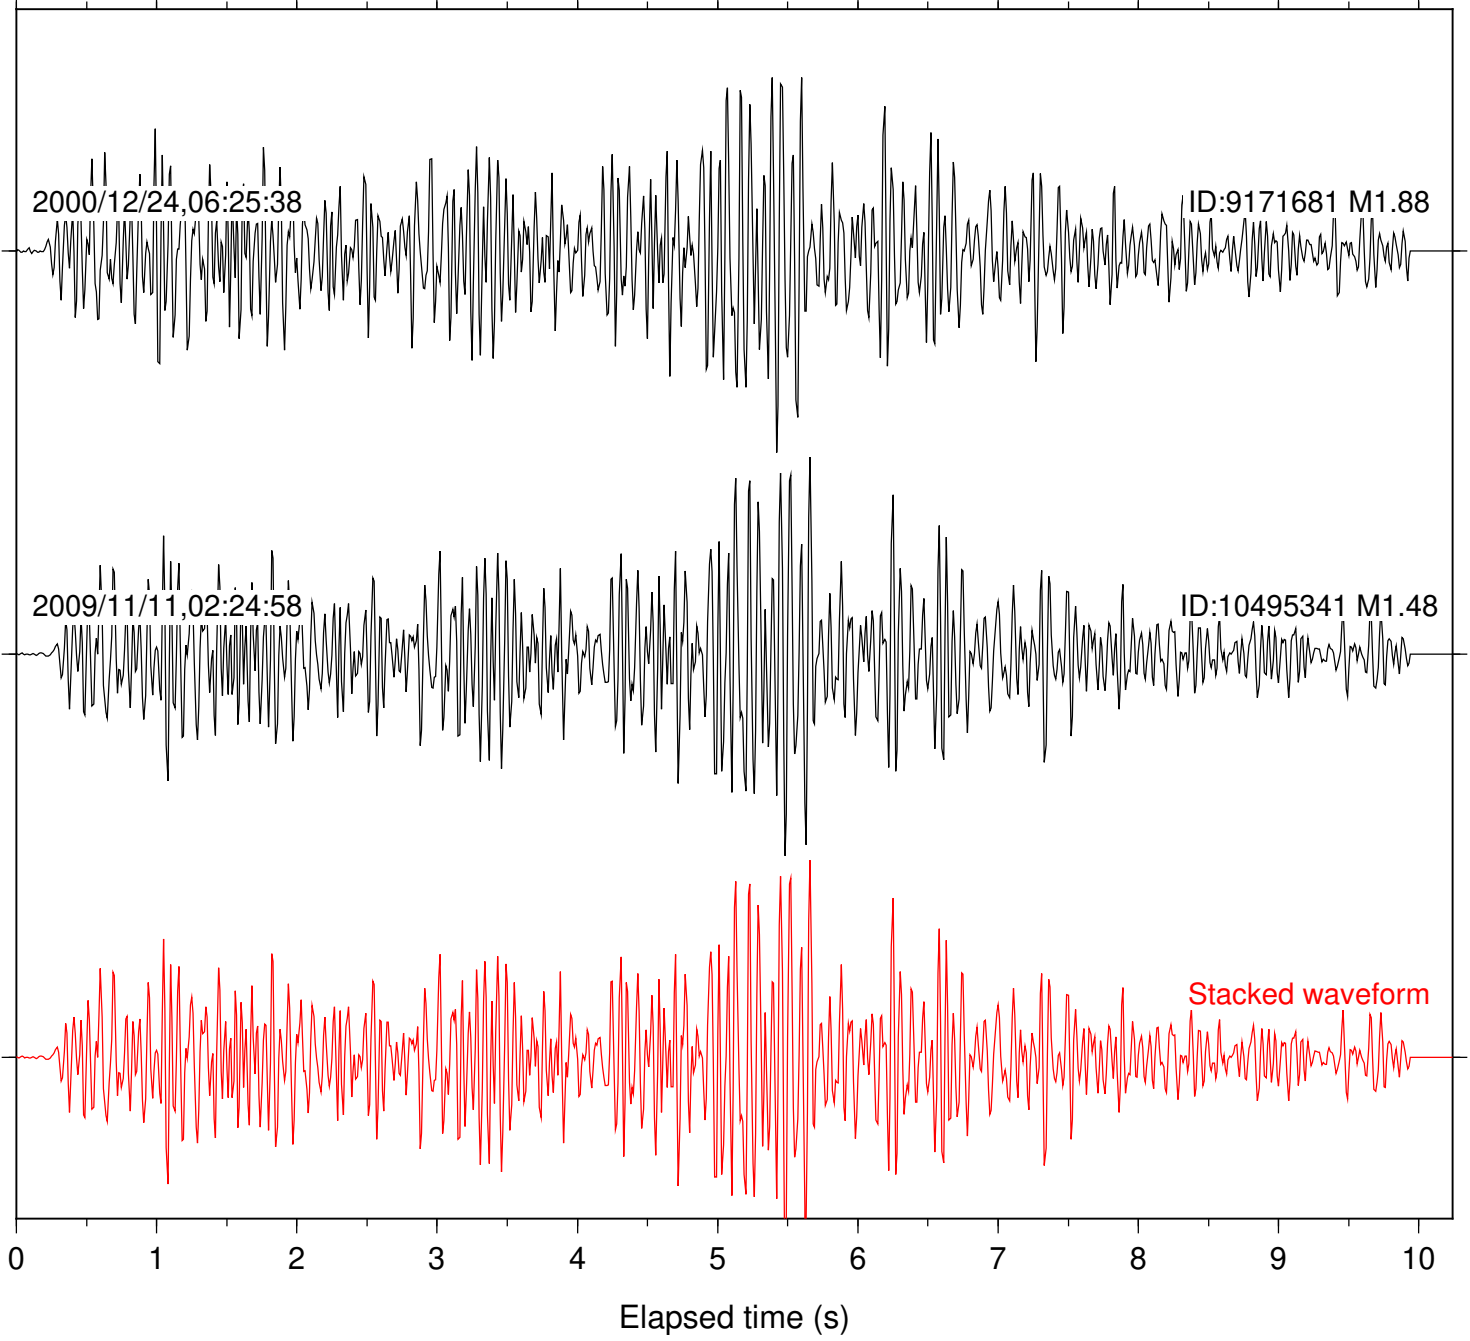

Station: FRD Com: HHZ

Focal depth: 10.70 km

Station: LVA2 Com: HHZ

Focal depth: 10.70 km

Station: PFO Com: HHZ

Focal depth: 10.70 km

Station: SND Com: HHZ

Focal depth: 10.70 km