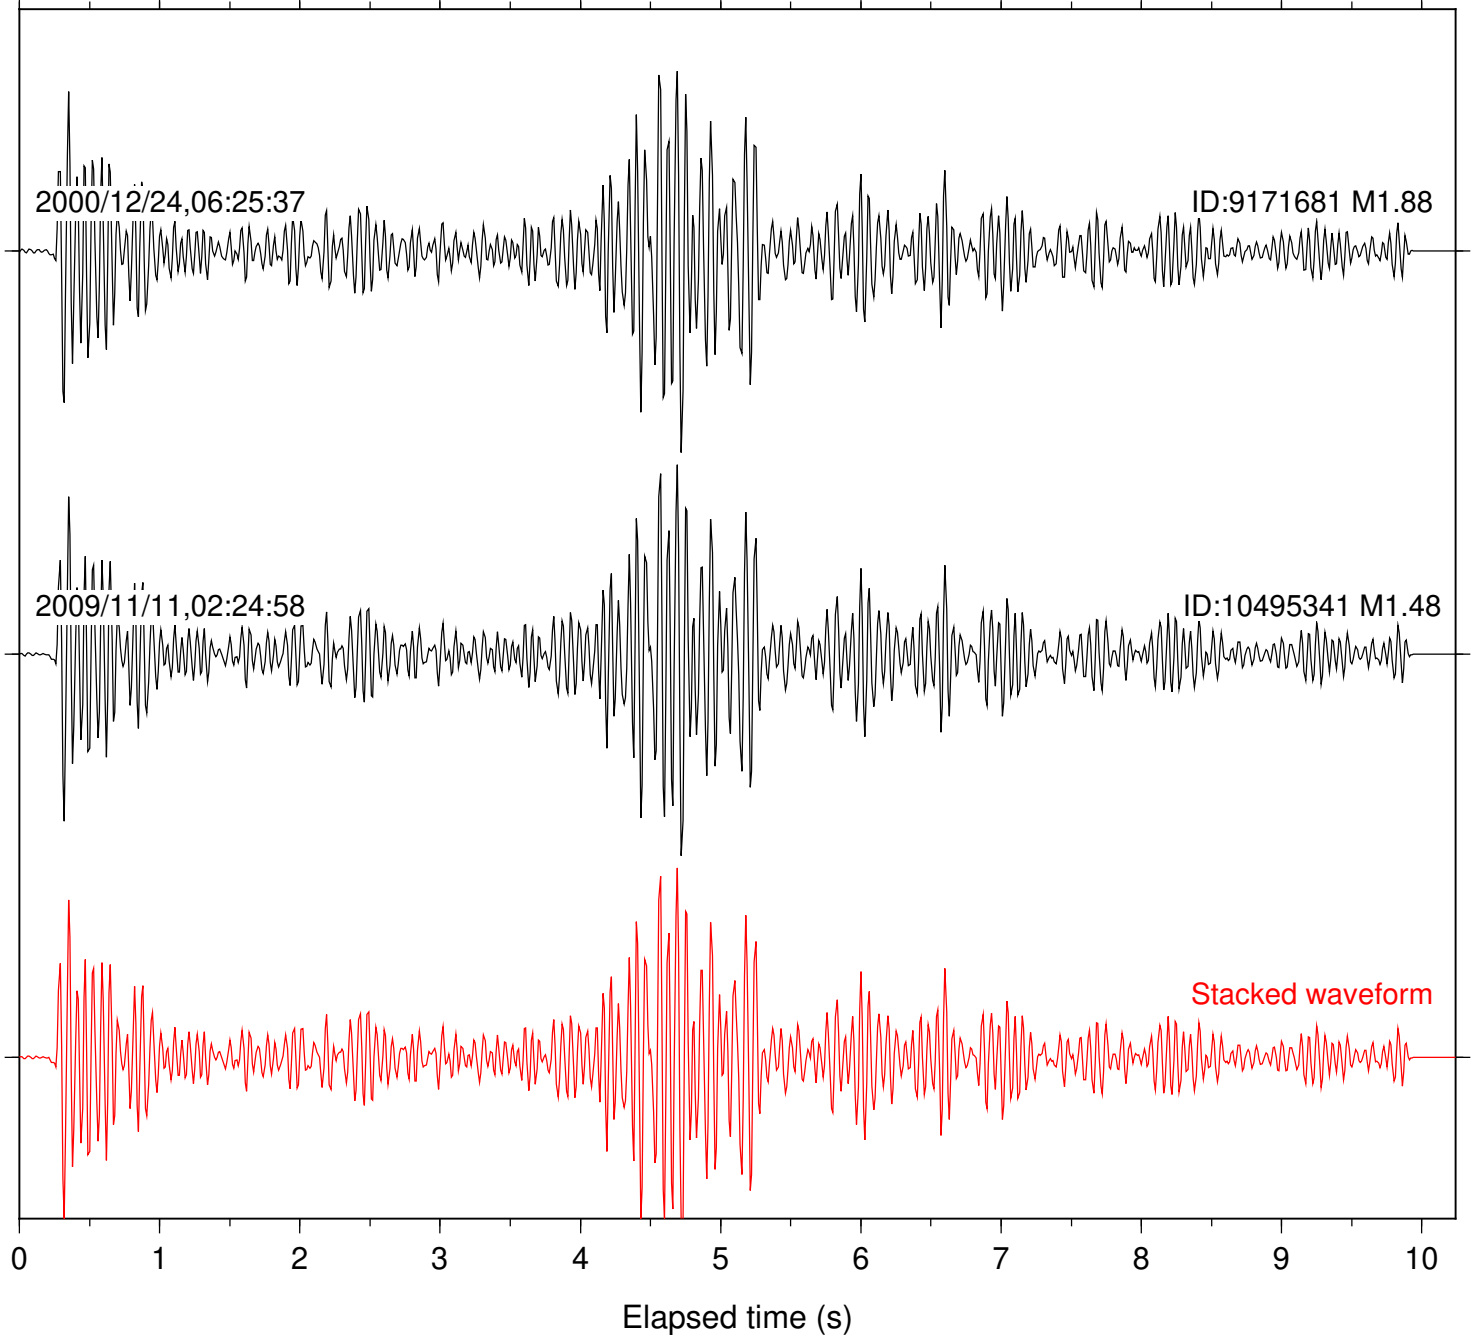

Station: FRD Com: HHZ

Focal depth: 10.70 km

Station: LVA2 Com: HHZ

Focal depth: 10.70 km

Station: PFO Com: HHZ

Focal depth: 10.70 km

Station: SND Com: HHZ

Focal depth: 10.70 km