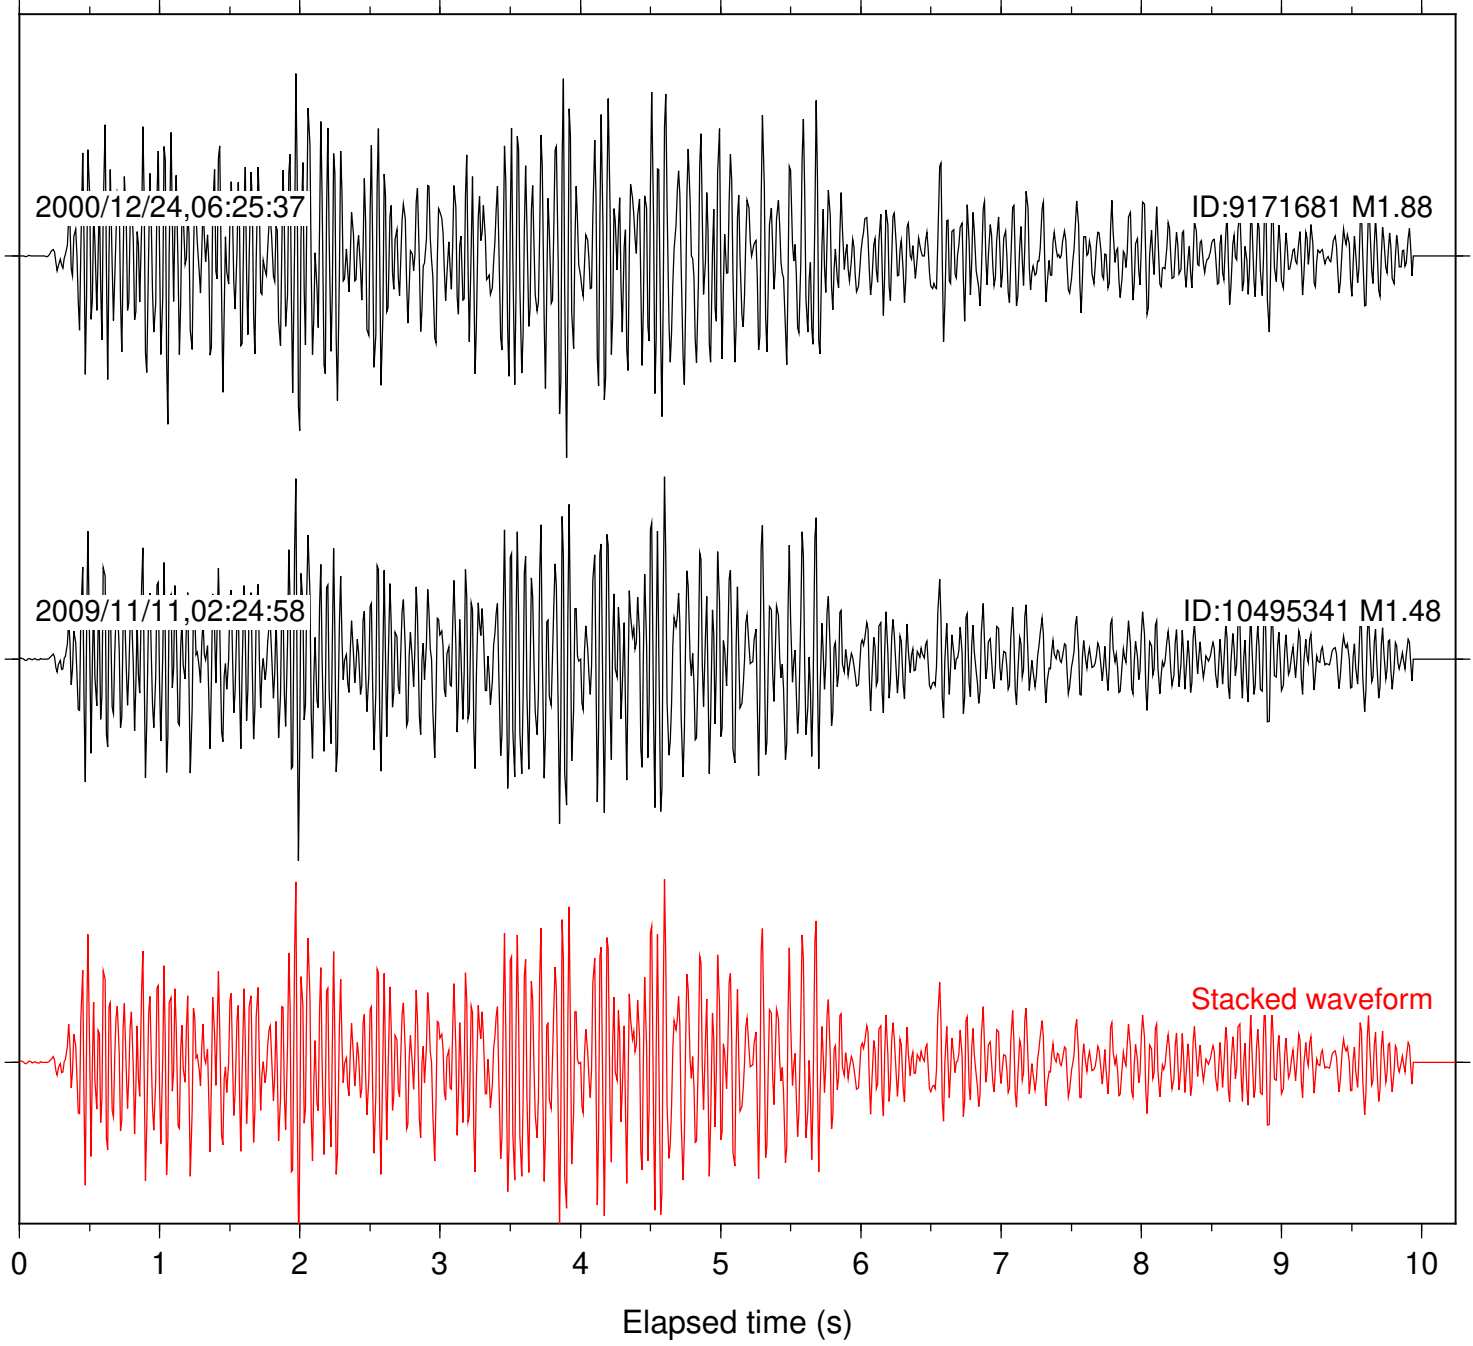

Station: FRD Com: HHZ

Focal depth: 10.70 km

Station: LVA2 Com: HHZ

Focal depth: 10.70 km

Station: PFO Com: HHZ

Focal depth: 10.70 km

Station: SND Com: HHZ

Focal depth: 10.70 km