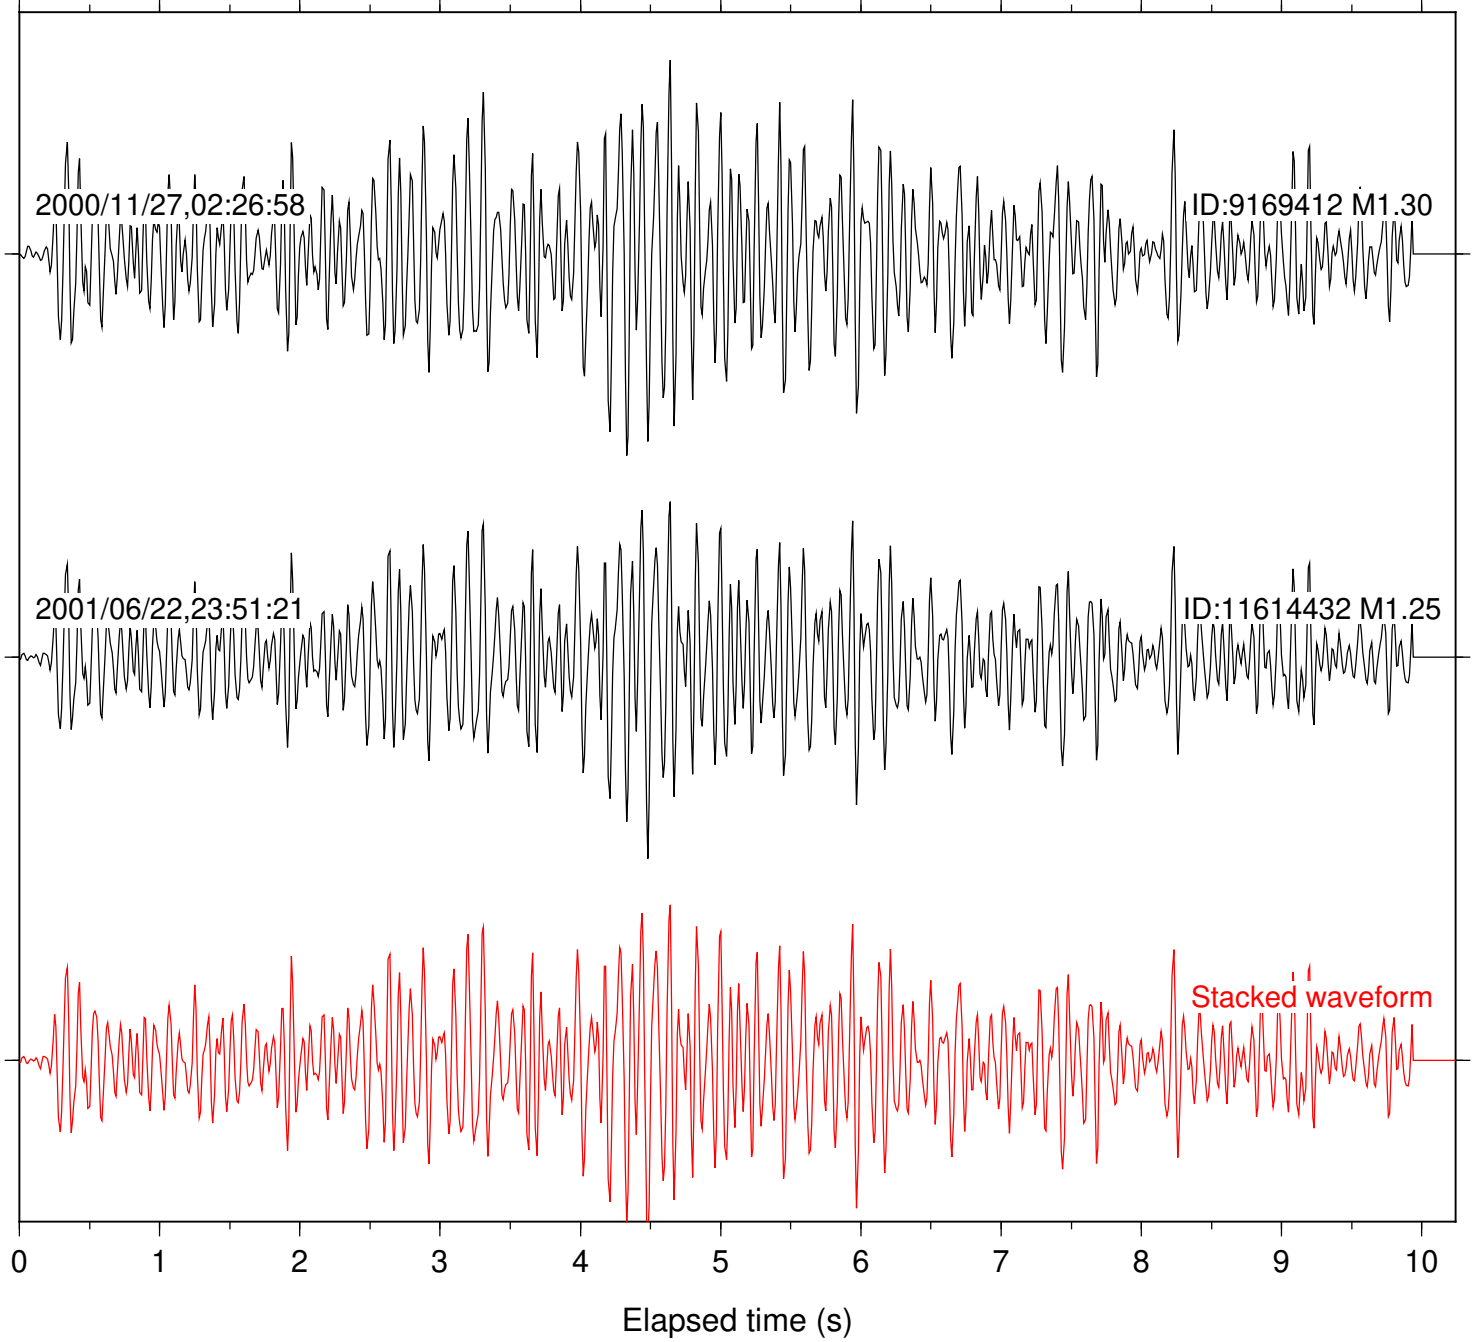

Station: POB2 Com: HHZ

Focal depth: 1.95 km

Station: WIN Com: EHZ

Focal depth: 1.95 km