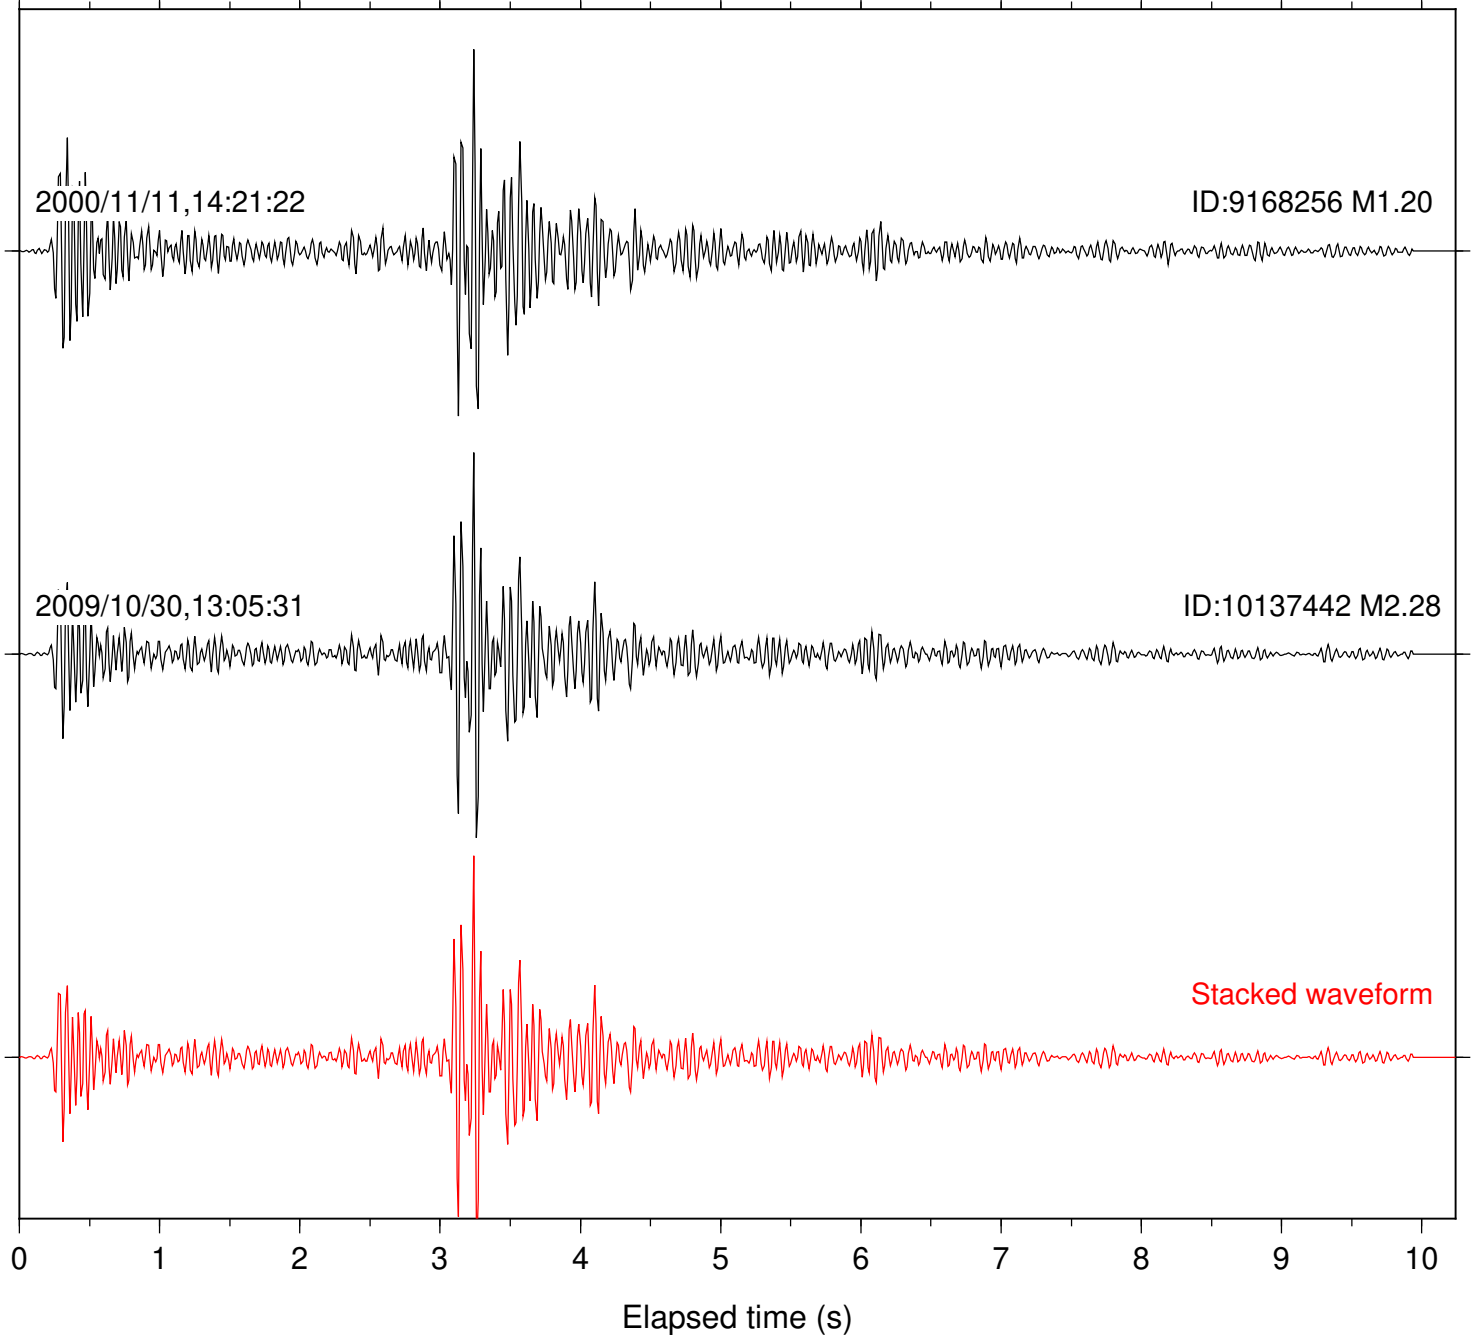

Station: DGR Com: HHZ

Focal depth: 15.42 km

Station: RDM Com: HHZ

Focal depth: 15.42 km