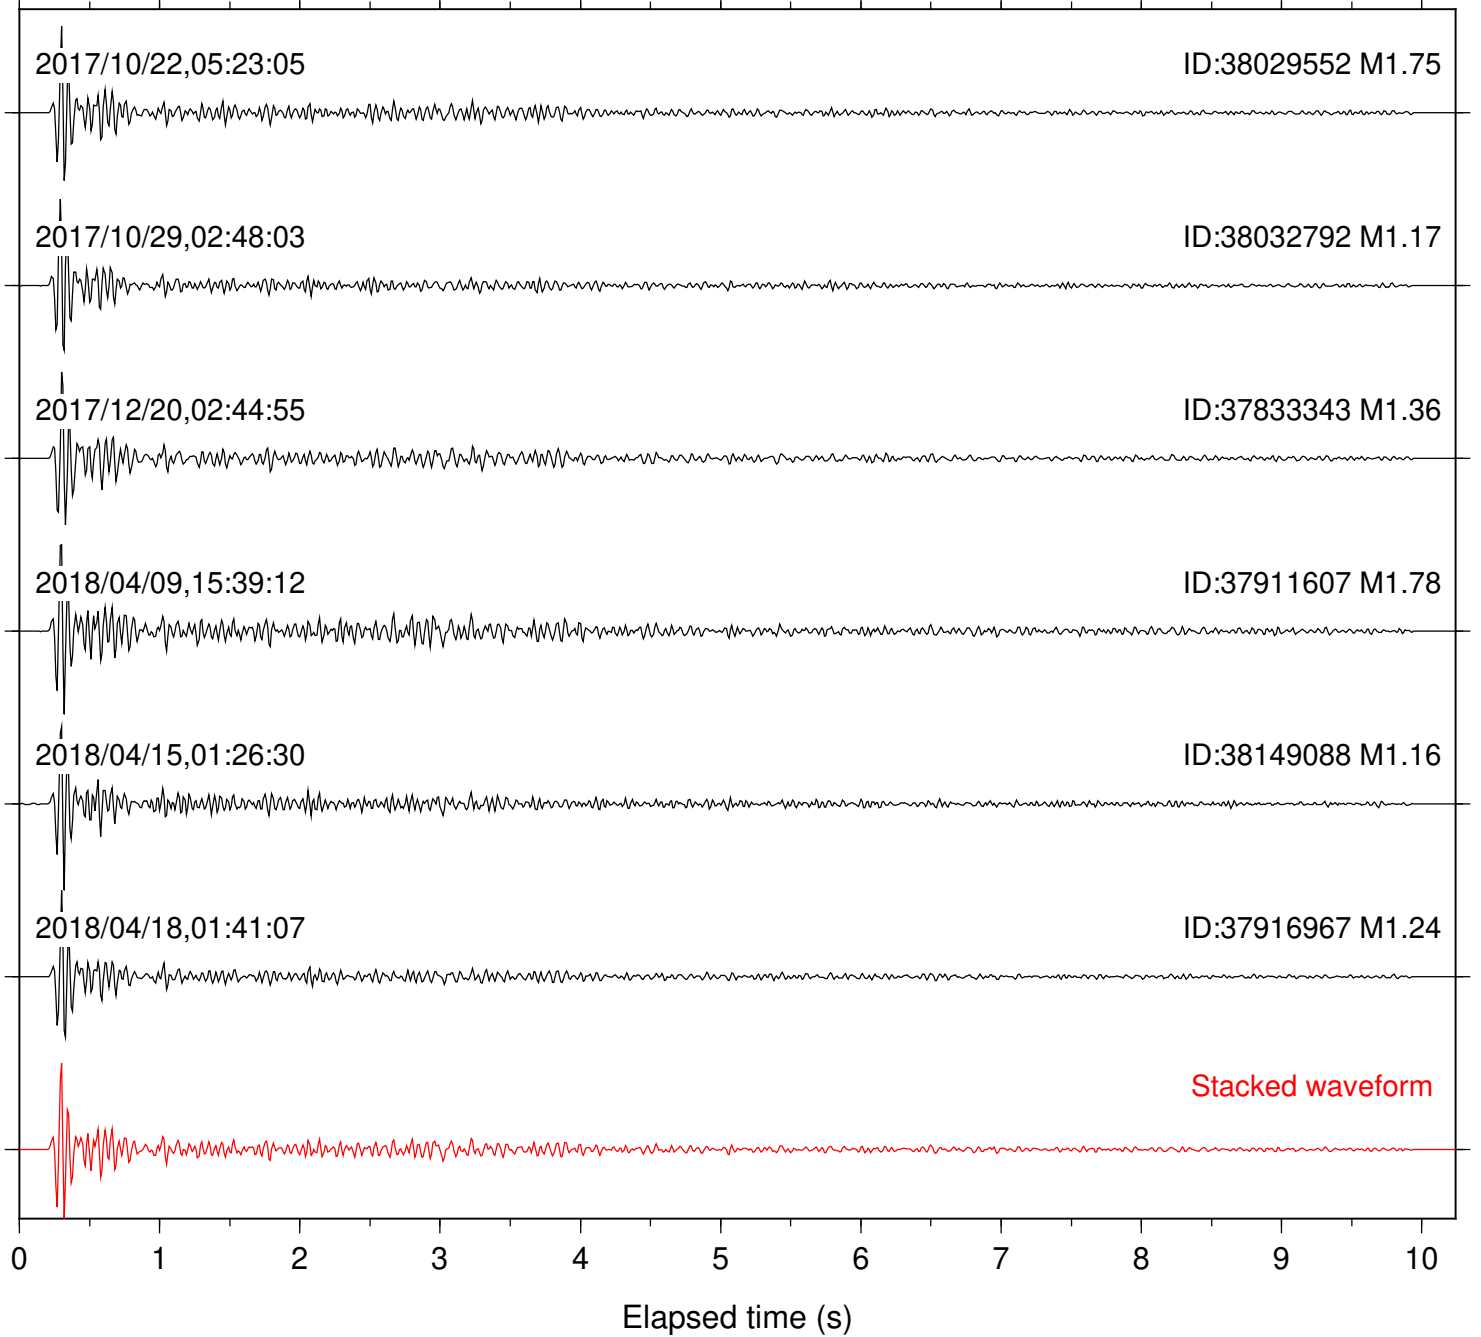

Station: B093 Com: EHZ

Focal depth: 6.51 km

Station: B946 Com: EHZ

Focal depth: 6.51 km

Station: BZN Com: HHZ

Focal depth: 6.81 km

2017/10/22,05:23:05

ID:38029552 M1.75

2017/12/20,02:44:55

ID:37833343 M1.36

Stacked waveform

0 1 2 3 4 5 6 7 8 9 10
Elapsed time (s)

Station: CRY Com: HHZ

Focal depth: 6.81 km

Station: DNR Com: HHZ

Focal depth: 6.81 km

Station: FRD Com: HHZ

Focal depth: 6.51 km

Station: LVA2 Com: HHZ

Focal depth: 6.81 km

Station: PFO Com: HHZ

Focal depth: 6.51 km

Station: PLM Com: HHZ

Focal depth: 6.81 km

Station: POB2 Com: HHZ

Focal depth: 6.81 km

Station: RRSP Com: HHZ

Focal depth: 6.51 km

Station: SND Com: HHZ

Focal depth: 6.51 km

Station: WMC Com: HHZ

Focal depth: 6.51 km