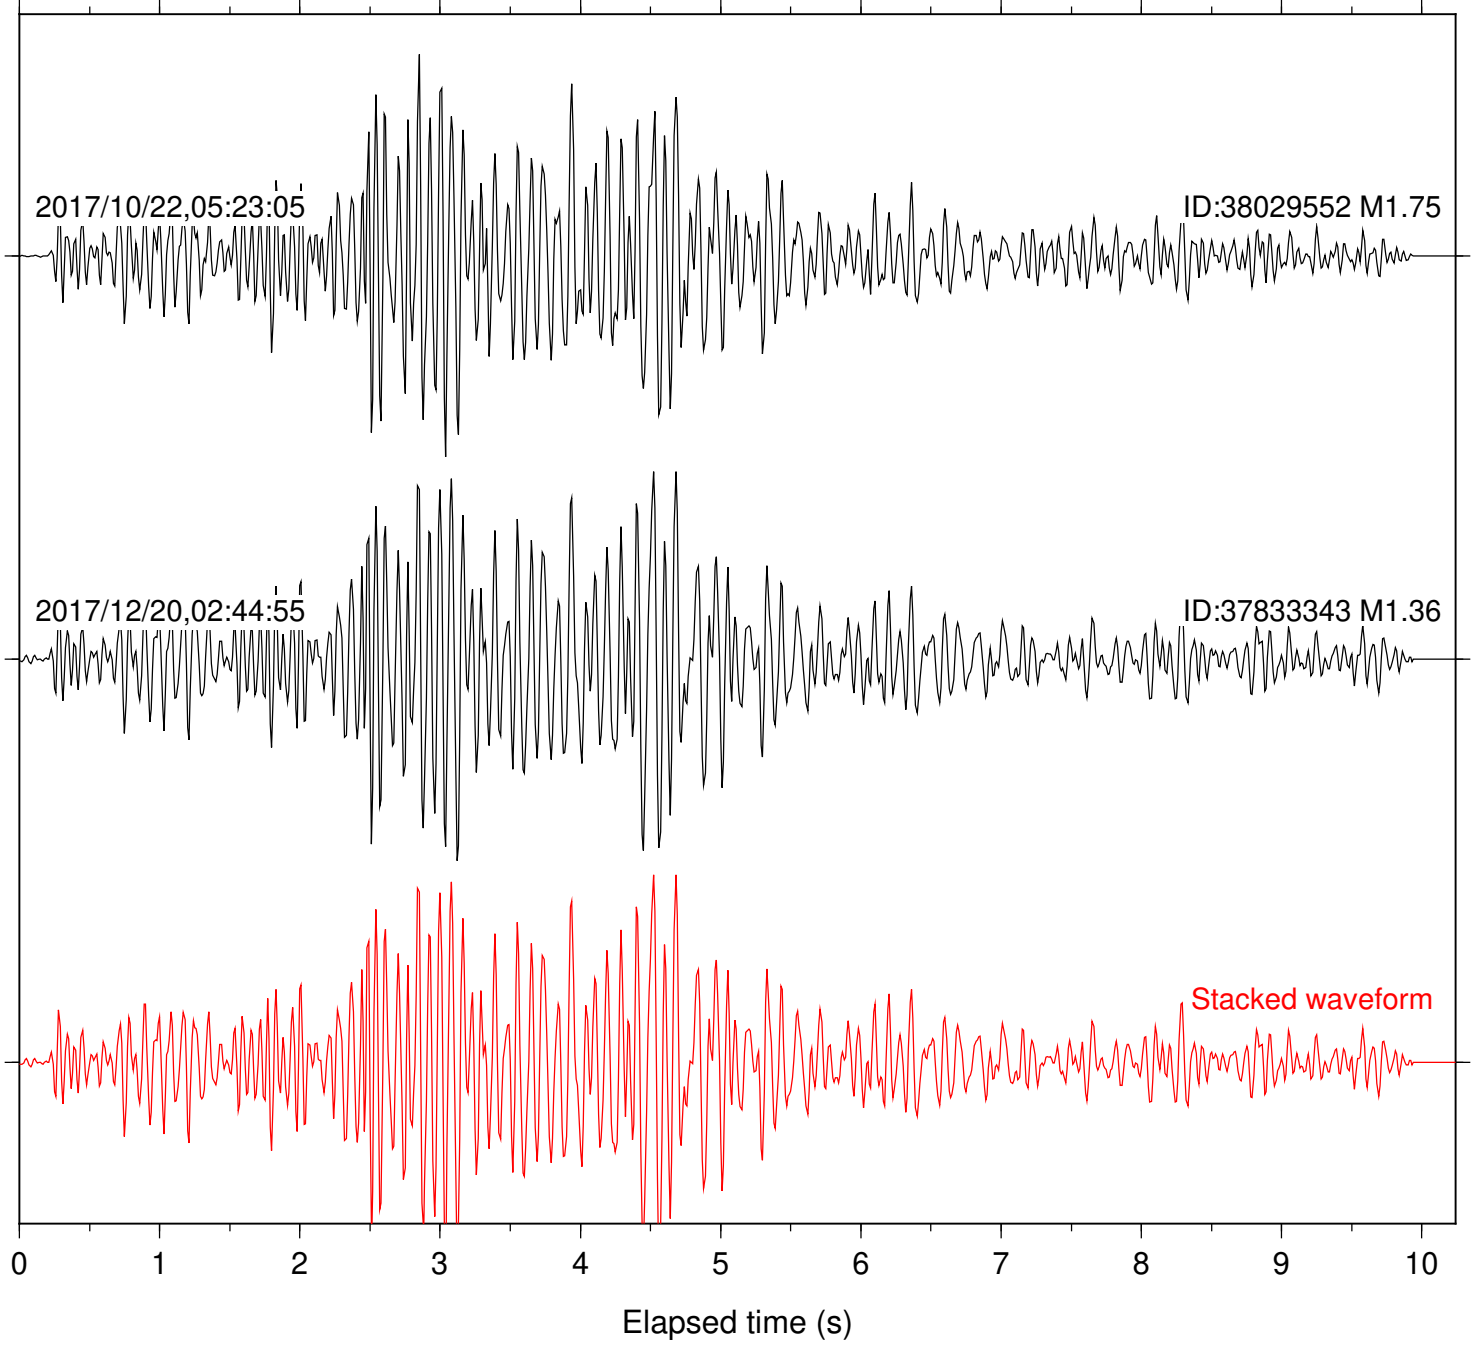

Station: B093 Com: EHZ

Focal depth: 6.51 km

Station: B946 Com: EHZ

Focal depth: 6.51 km

Station: BZN Com: HHZ

Focal depth: 6.81 km

2017/10/22,05:23:05

ID:38029552 M1.75

2017/12/20,02:44:55

ID:37833343 M1.36

Stacked waveform

0 1 2 3 4 5 6 7 8 9 10
Elapsed time (s)

Station: CRY Com: HHZ

Focal depth: 6.81 km

Station: DNR Com: HHZ

Focal depth: 6.81 km

Station: FRD Com: HHZ

Focal depth: 6.51 km

Station: LVA2 Com: HHZ

Focal depth: 6.81 km

Station: PFO Com: HHZ

Focal depth: 6.51 km

Station: PLM Com: HHZ

Focal depth: 6.81 km

Station: POB2 Com: HHZ

Focal depth: 6.81 km

Station: RRSP Com: HHZ

Focal depth: 6.51 km

Station: SND Com: HHZ

Focal depth: 6.51 km

Station: WMC Com: HHZ

Focal depth: 6.51 km