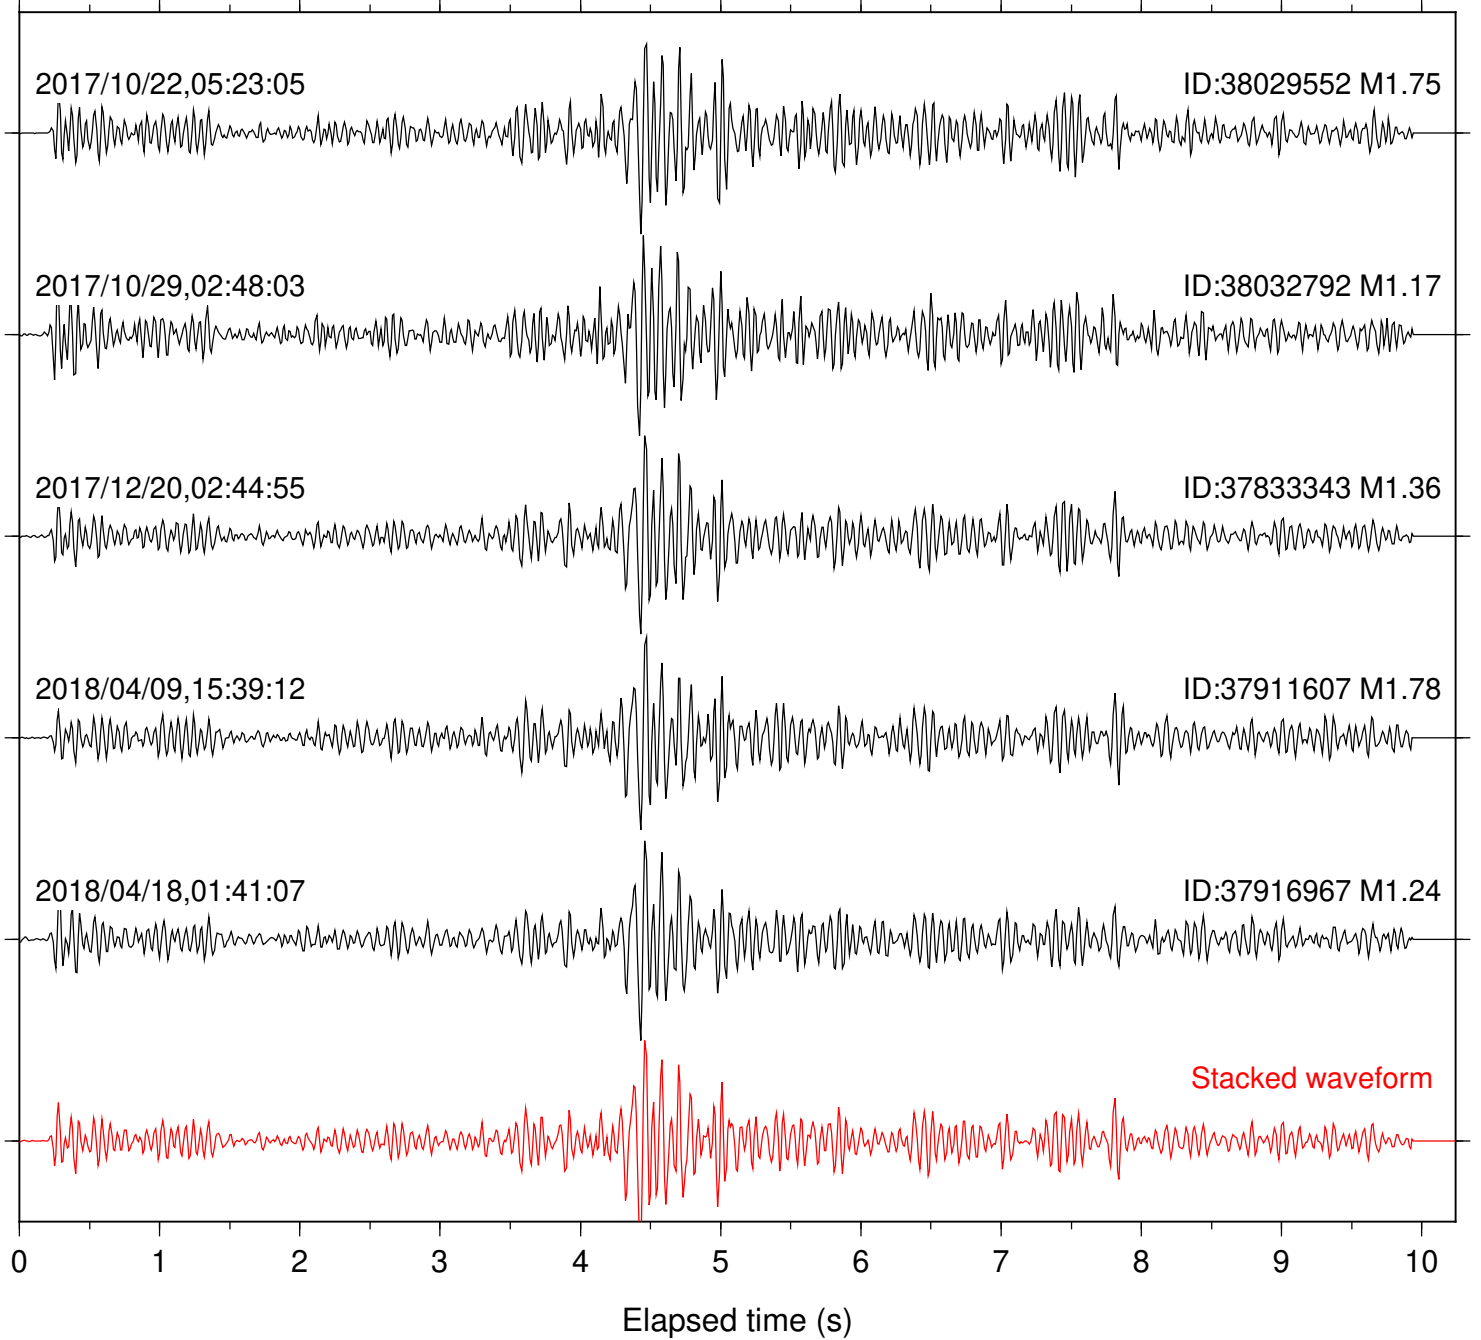

Station: B082 Com: EHZ

Focal depth: 6.51 km

Station: B084 Com: EHZ

Focal depth: 6.50 km

Station: B087 Com: EHZ

Focal depth: 6.51 km

Station: B088 Com: EHZ

Focal depth: 6.51 km

Station: B093 Com: EHZ

Focal depth: 6.51 km

Station: B946 Com: EHZ

Focal depth: 6.51 km

Station: BZN Com: HHZ

Focal depth: 6.81 km

2017/10/22,05:23:05

ID:38029552 M1.75

Station: FRD Com: HHZ

Focal depth: 6.51 km

Station: LVA2 Com: HHZ

Focal depth: 6.81 km

Station: PFO Com: HHZ

Focal depth: 6.51 km

Station: PLM Com: HHZ

Focal depth: 6.81 km

Station: POB2 Com: HHZ

Focal depth: 6.81 km

Station: RRSP Com: HHZ

Focal depth: 6.51 km

Station: SND Com: HHZ

Focal depth: 6.51 km

Station: WMC Com: HHZ

Focal depth: 6.51 km