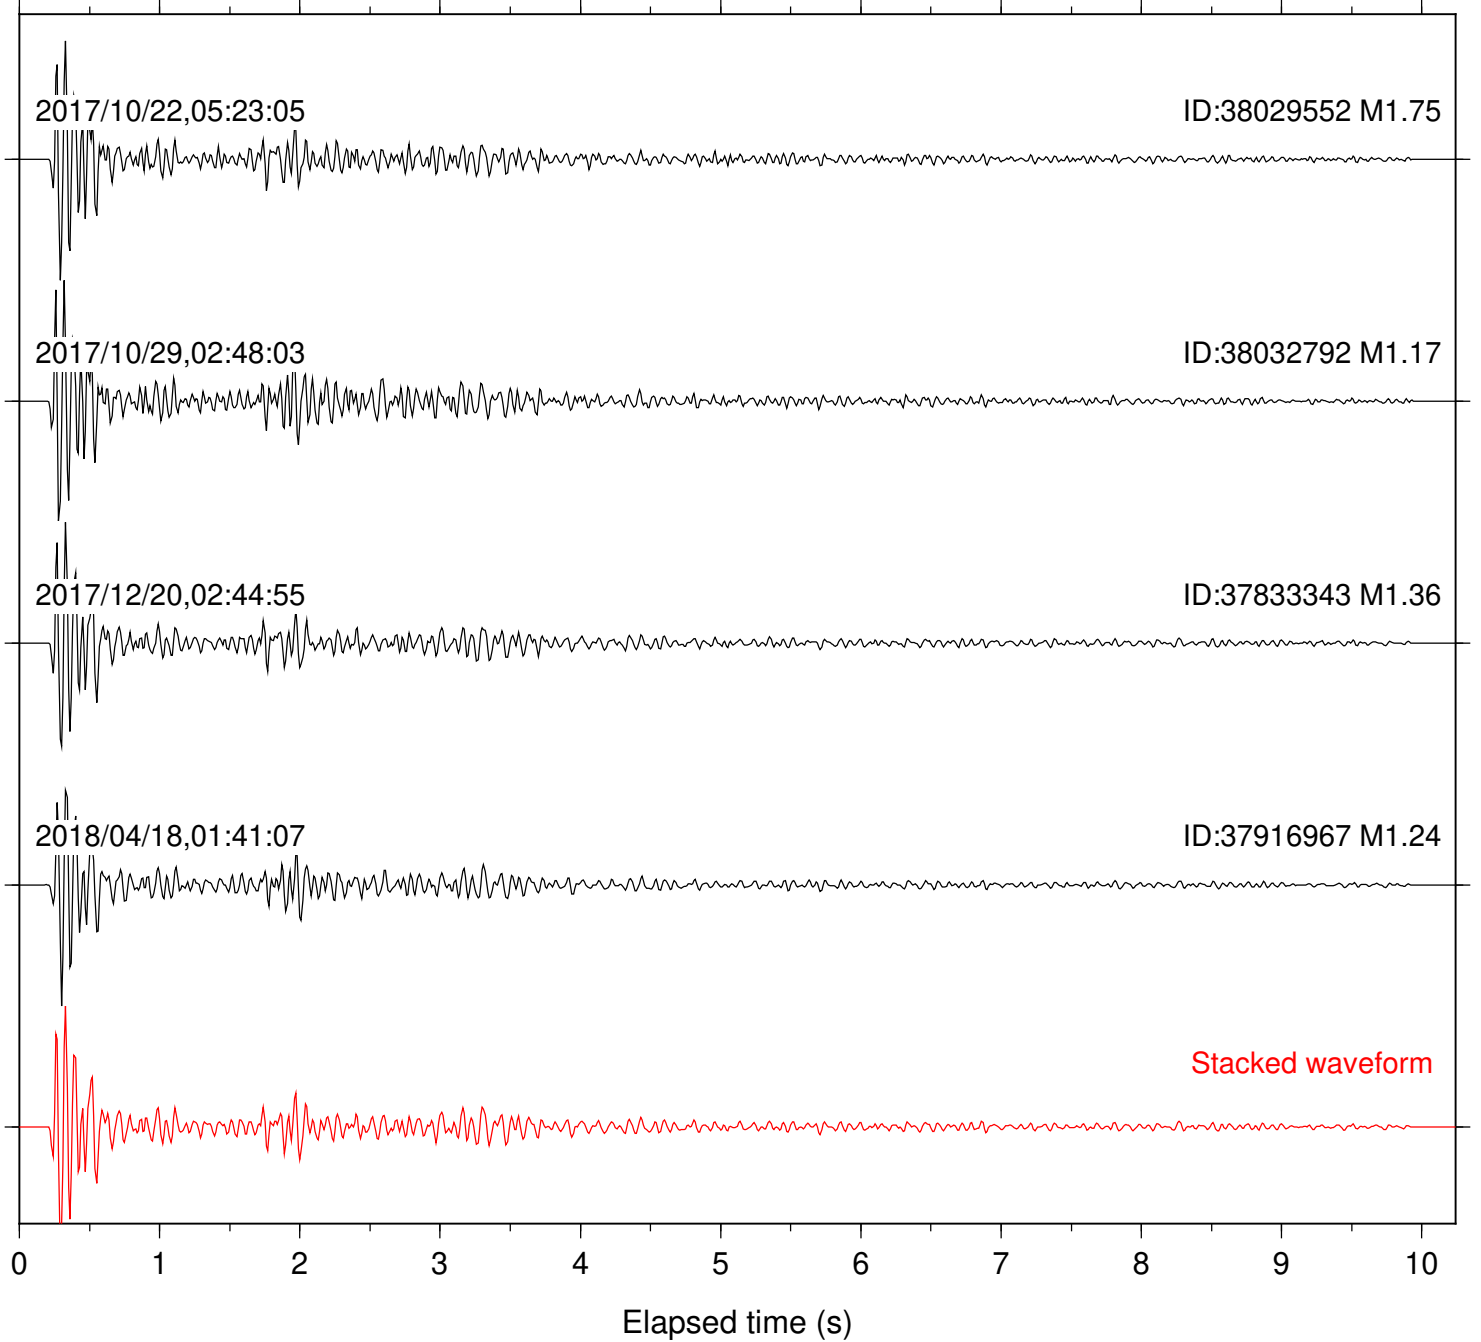

Station: B082 Com: EHZ

Focal depth: 6.51 km

Station: B084 Com: EHZ

Focal depth: 6.50 km

Station: B087 Com: EHZ

Focal depth: 6.51 km

Station: B088 Com: EHZ

Focal depth: 6.51 km

Station: B093 Com: EHZ

Focal depth: 6.51 km

Station: B946 Com: EHZ

Focal depth: 6.51 km

Station: BZN Com: HHZ

Focal depth: 6.81 km

2017/10/22,05:23:05

ID:38029552 M1.75

Station: FRD Com: HHZ

Focal depth: 6.51 km

Station: LVA2 Com: HHZ

Focal depth: 6.81 km

Station: PFO Com: HHZ

Focal depth: 6.51 km

Station: PLM Com: HHZ

Focal depth: 6.81 km

Station: POB2 Com: HHZ

Focal depth: 6.81 km

Station: RRSP Com: HHZ

Focal depth: 6.51 km

Station: SND Com: HHZ

Focal depth: 6.51 km

Station: WMC Com: HHZ

Focal depth: 6.51 km