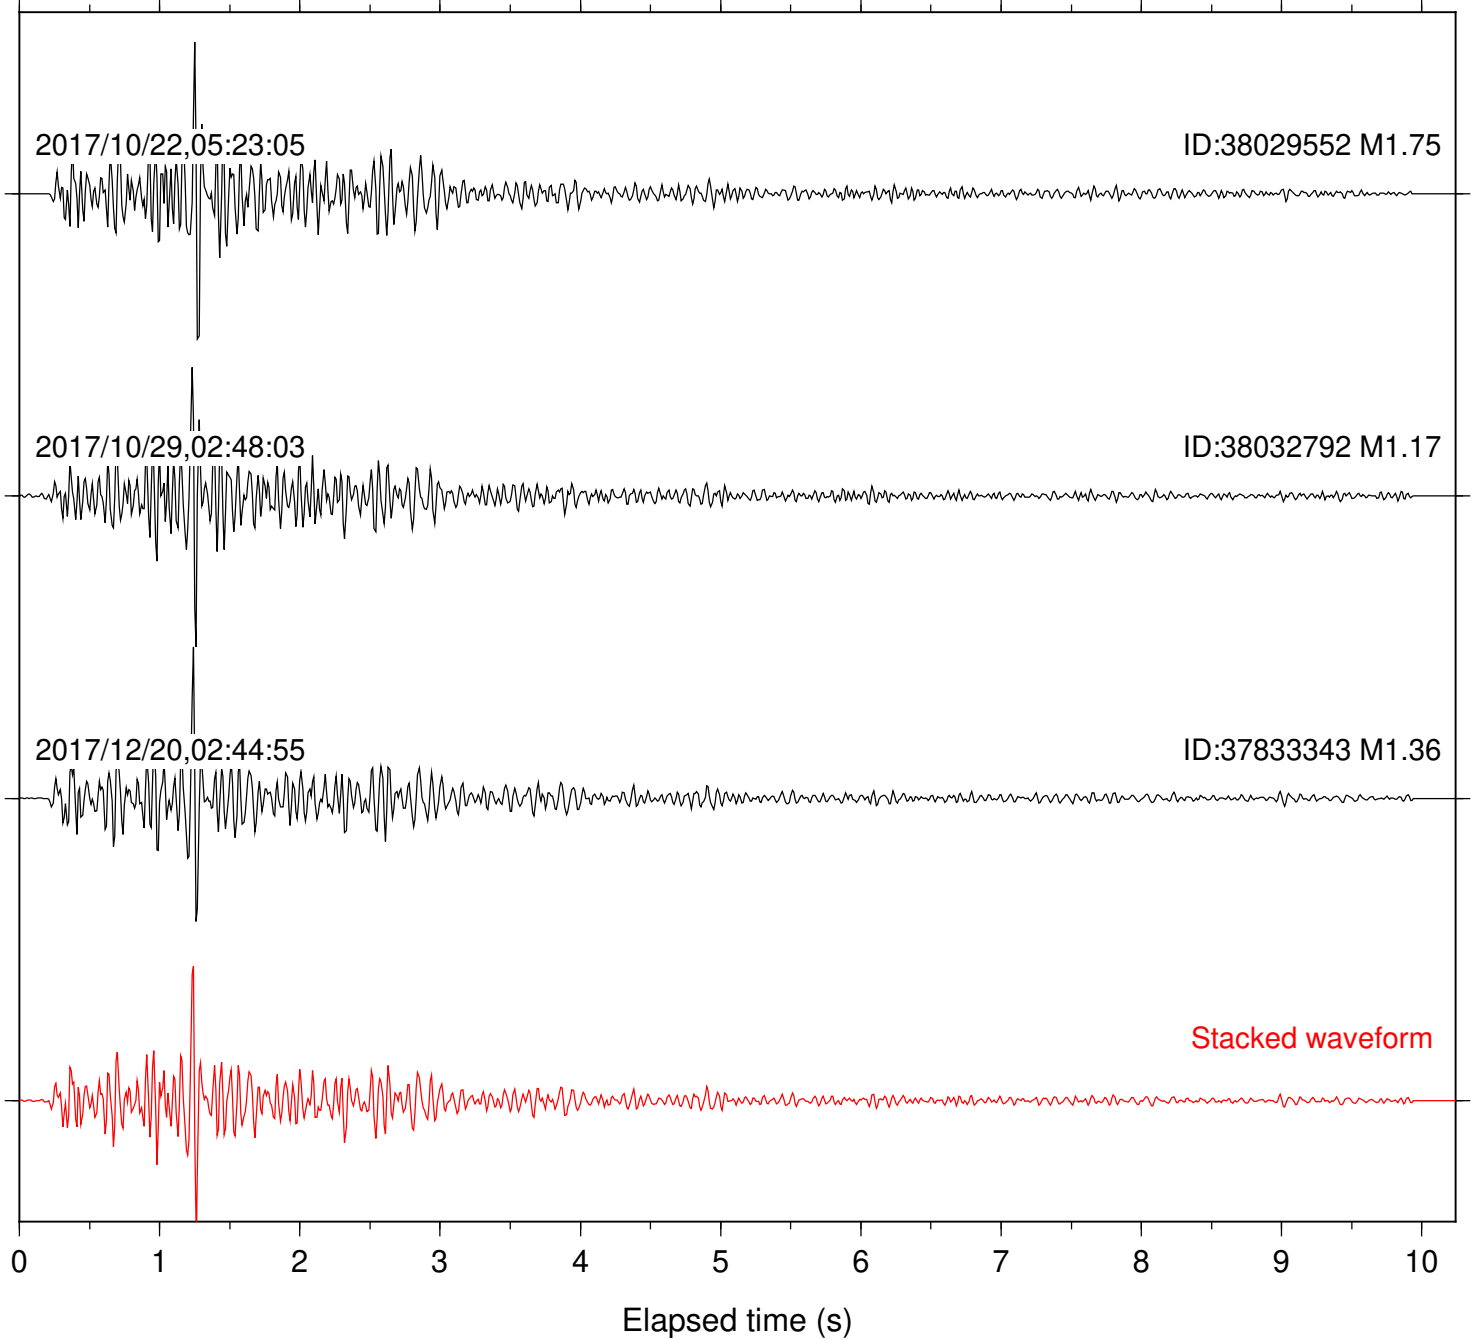

Station: B093 Com: EHZ

Focal depth: 6.51 km

Station: B946 Com: EHZ

Focal depth: 6.51 km

Station: BZN Com: HHZ

Focal depth: 6.81 km

2017/10/22,05:23:05

ID:38029552 M1.75

2017/12/20,02:44:55

ID:37833343 M1.36

Stacked waveform

0 1 2 3 4 5 6 7 8 9 10
Elapsed time (s)

Station: CRY Com: HHZ

Focal depth: 6.81 km

Station: DNR Com: HHZ

Focal depth: 6.81 km

Station: FRD Com: HHZ

Focal depth: 6.51 km

Station: LVA2 Com: HHZ

Focal depth: 6.81 km

Station: PFO Com: HHZ

Focal depth: 6.51 km

Station: PLM Com: HHZ

Focal depth: 6.81 km

Station: POB2 Com: HHZ

Focal depth: 6.81 km

Station: RRSP Com: HHZ

Focal depth: 6.51 km

Station: SND Com: HHZ

Focal depth: 6.51 km

Station: WMC Com: HHZ

Focal depth: 6.51 km