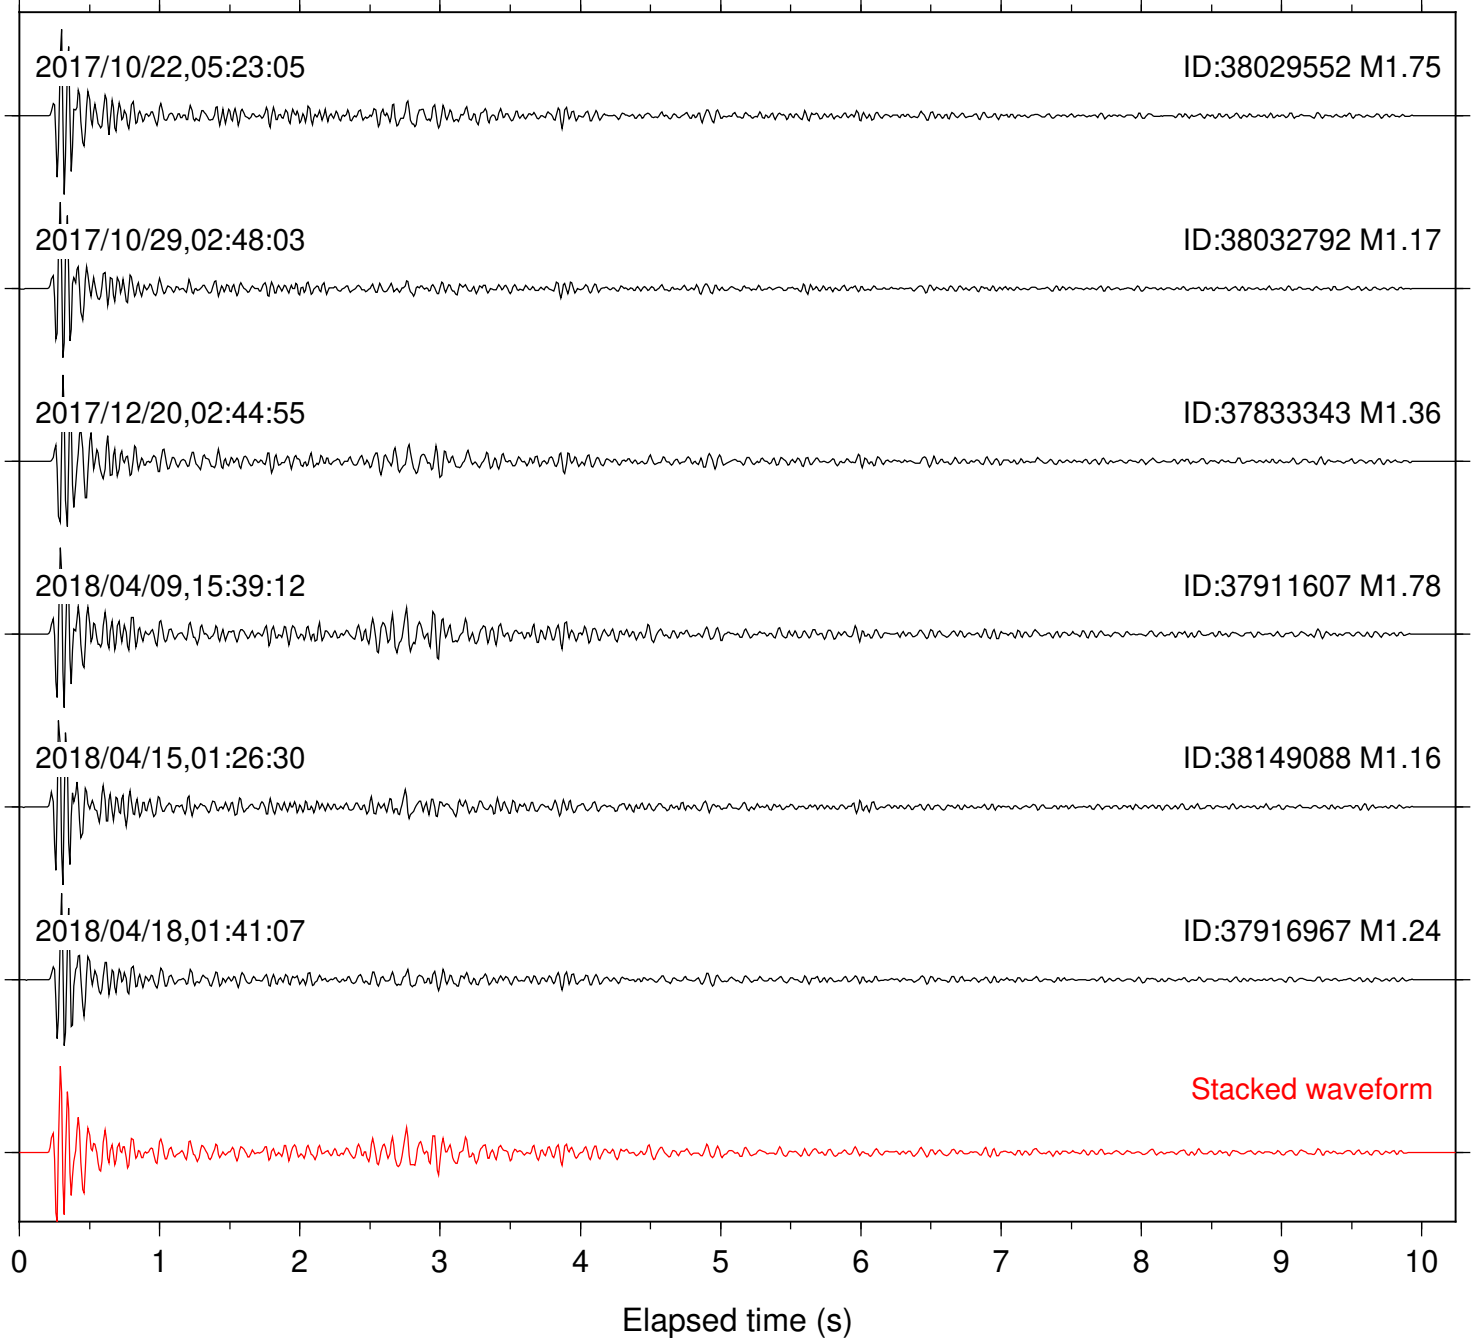

Station: B082 Com: EHZ

Focal depth: 6.51 km

Station: B084 Com: EHZ

Focal depth: 6.50 km

Station: B087 Com: EHZ

Focal depth: 6.51 km

Station: B088 Com: EHZ

Focal depth: 6.51 km

Station: B093 Com: EHZ

Focal depth: 6.51 km

Station: B946 Com: EHZ

Focal depth: 6.51 km

Station: BZN Com: HHZ

Focal depth: 6.81 km

2017/10/22,05:23:05

ID:38029552 M1.75

Station: FRD Com: HHZ

Focal depth: 6.51 km

Station: LVA2 Com: HHZ

Focal depth: 6.81 km

Station: PFO Com: HHZ

Focal depth: 6.51 km

Station: PLM Com: HHZ

Focal depth: 6.81 km

Station: POB2 Com: HHZ

Focal depth: 6.81 km

Station: RRSP Com: HHZ

Focal depth: 6.51 km

Station: SND Com: HHZ

Focal depth: 6.51 km

Station: WMC Com: HHZ

Focal depth: 6.51 km