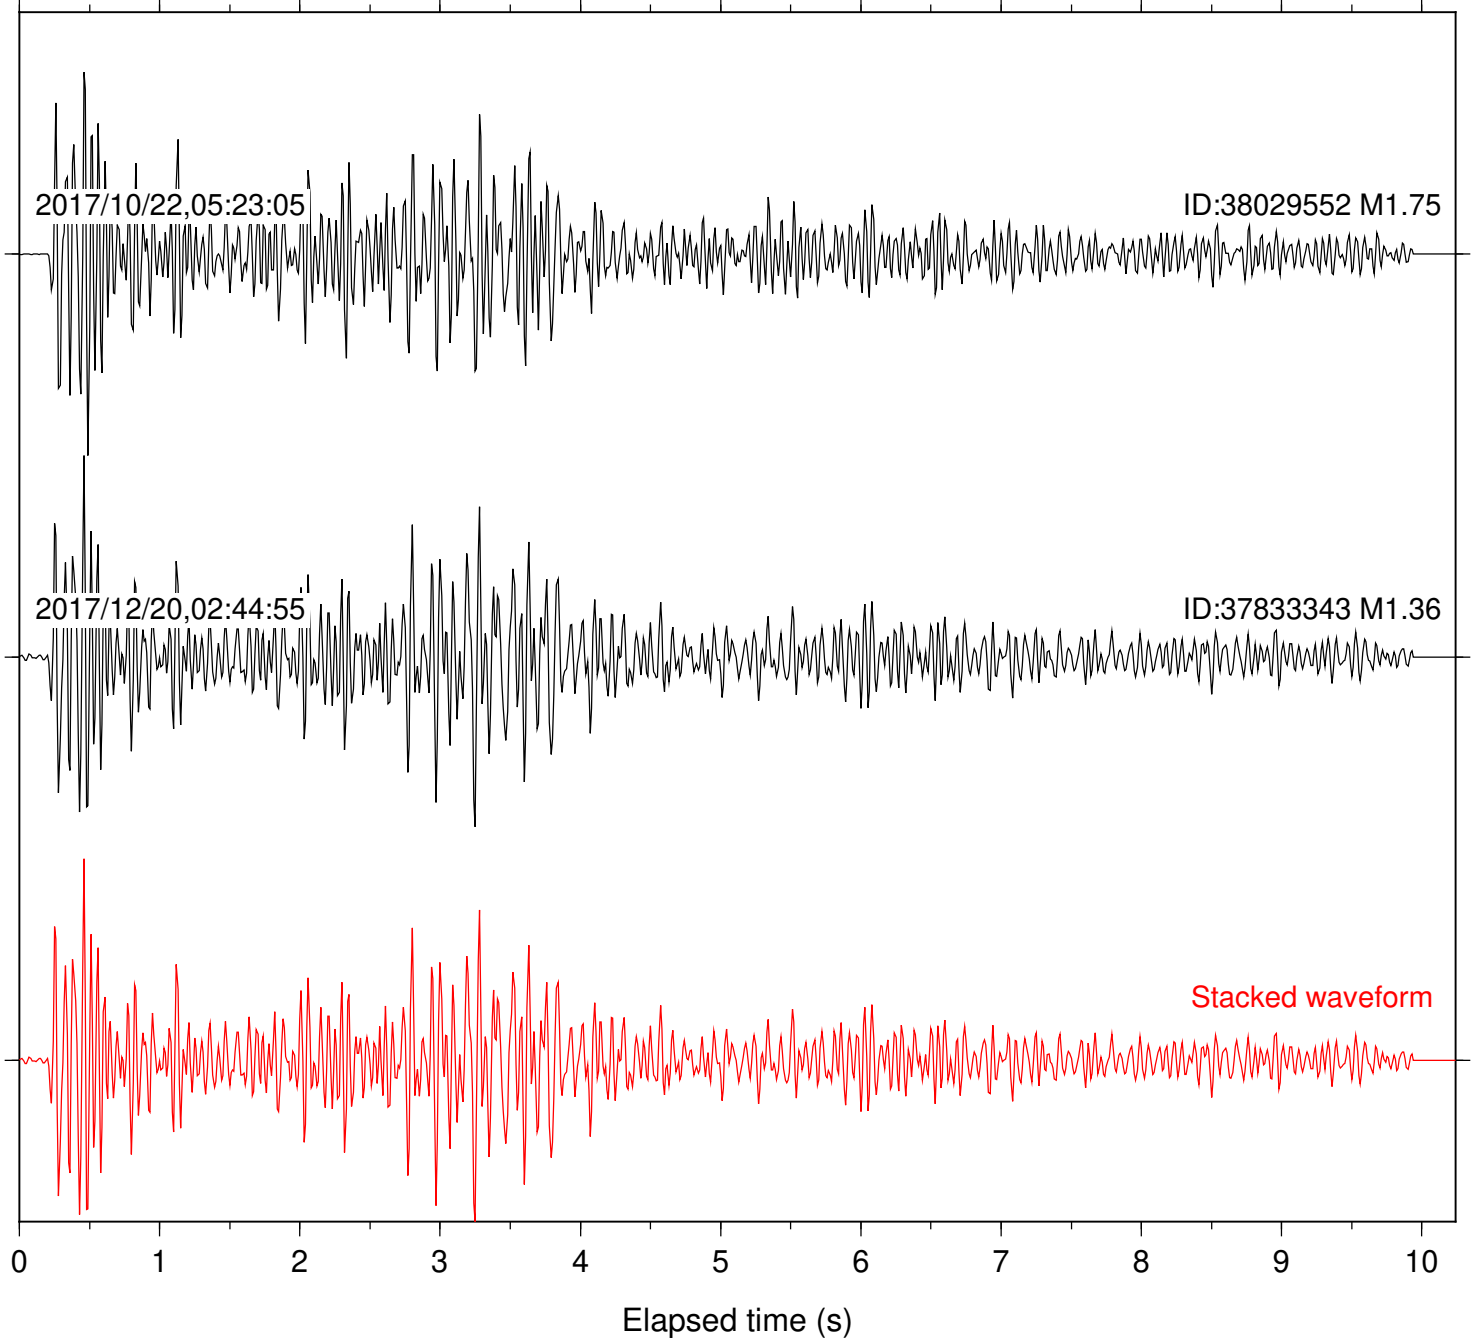

Station: B082 Com: EHZ

Focal depth: 6.51 km

Station: B084 Com: EHZ

Focal depth: 6.50 km

Station: B087 Com: EHZ

Focal depth: 6.51 km

Station: B088 Com: EHZ

Focal depth: 6.51 km

Station: B093 Com: EHZ

Focal depth: 6.51 km

Station: B946 Com: EHZ

Focal depth: 6.51 km

Station: BZN Com: HHZ

Focal depth: 6.81 km

2017/10/22,05:23:05

ID:38029552 M1.75

Station: FRD Com: HHZ

Focal depth: 6.51 km

Station: LVA2 Com: HHZ

Focal depth: 6.81 km

Station: PFO Com: HHZ

Focal depth: 6.51 km

Station: PLM Com: HHZ

Focal depth: 6.81 km

Station: POB2 Com: HHZ

Focal depth: 6.81 km

Station: RRSP Com: HHZ

Focal depth: 6.51 km

Station: SND Com: HHZ

Focal depth: 6.51 km

Station: WMC Com: HHZ

Focal depth: 6.51 km