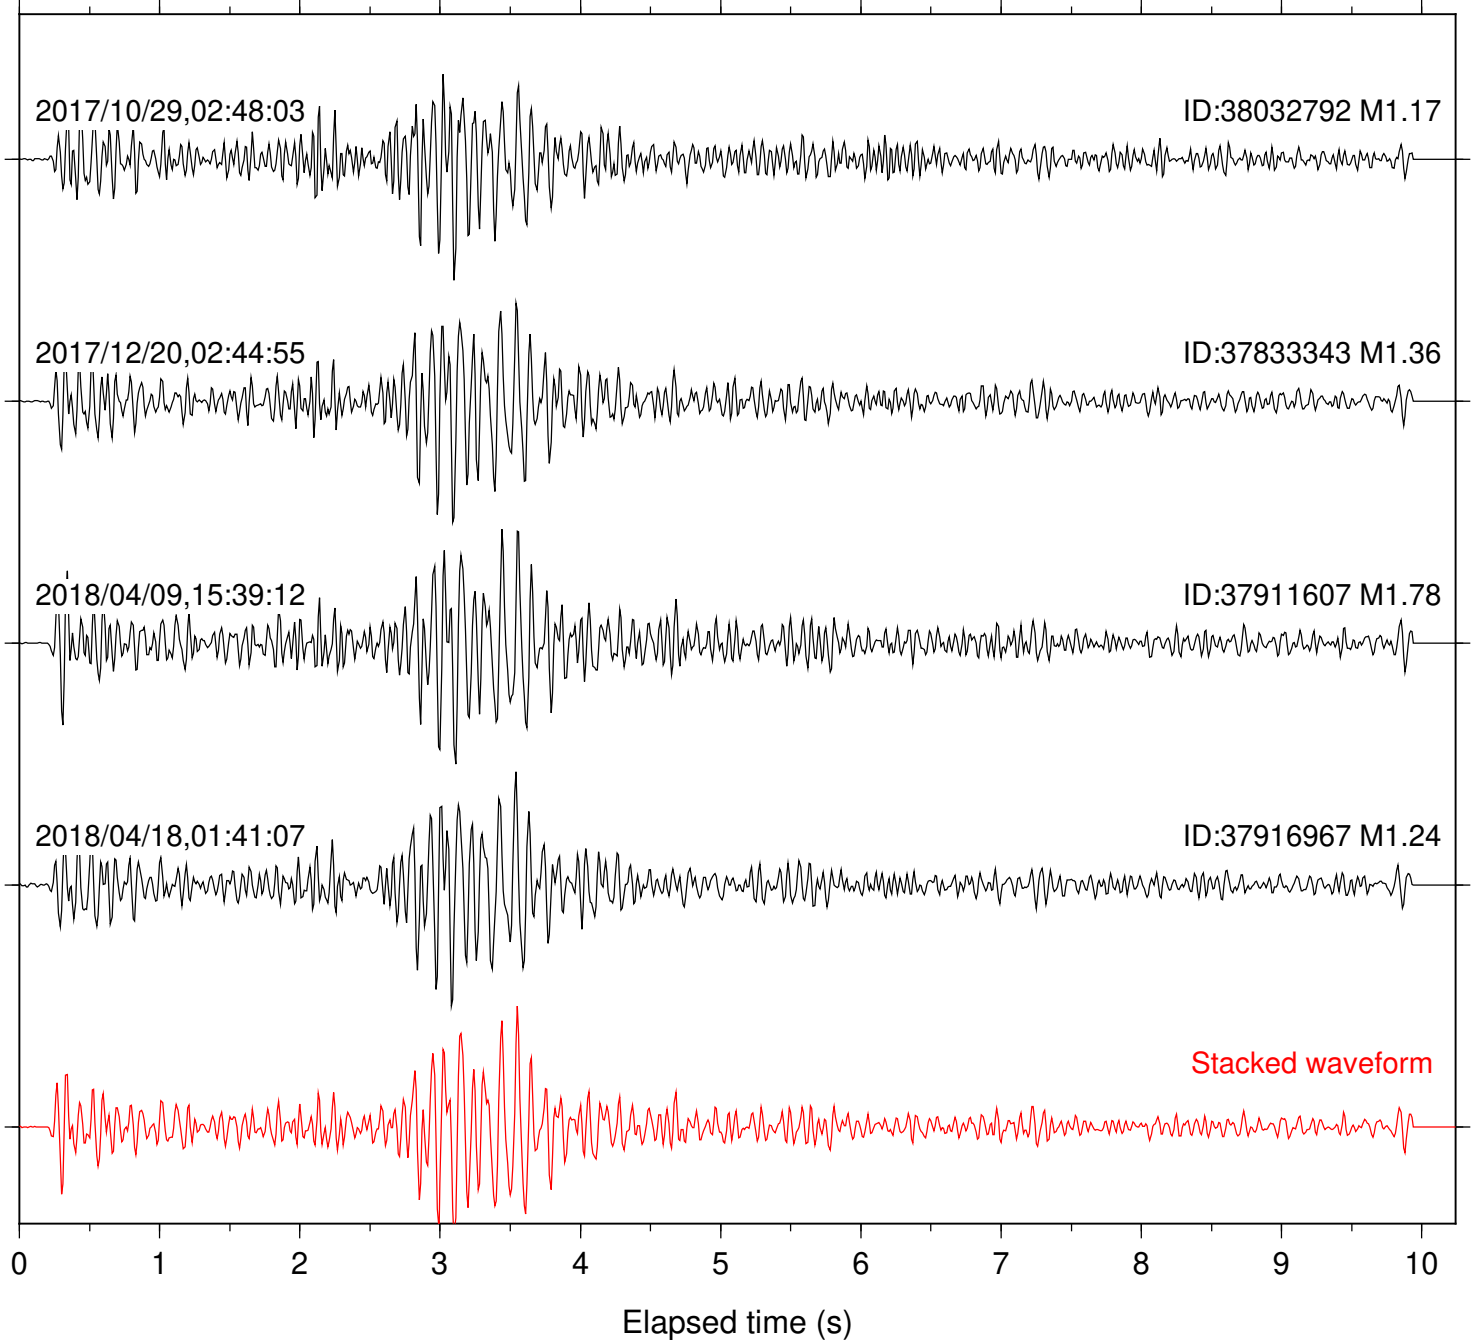

Station: B082 Com: EHZ

Focal depth: 6.51 km

Station: B084 Com: EHZ

Focal depth: 6.50 km

Station: B087 Com: EHZ

Focal depth: 6.51 km

Station: B088 Com: EHZ

Focal depth: 6.51 km

Station: B093 Com: EHZ

Focal depth: 6.51 km

Station: B946 Com: EHZ

Focal depth: 6.51 km

Station: BZN Com: HHZ

Focal depth: 6.81 km

2017/10/22,05:23:05

ID:38029552 M1.75

Station: FRD Com: HHZ

Focal depth: 6.51 km

Station: LVA2 Com: HHZ

Focal depth: 6.81 km

Station: PFO Com: HHZ

Focal depth: 6.51 km

Station: PLM Com: HHZ

Focal depth: 6.81 km

Station: POB2 Com: HHZ

Focal depth: 6.81 km

Station: RRSP Com: HHZ

Focal depth: 6.51 km

Station: SND Com: HHZ

Focal depth: 6.51 km

Station: WMC Com: HHZ

Focal depth: 6.51 km