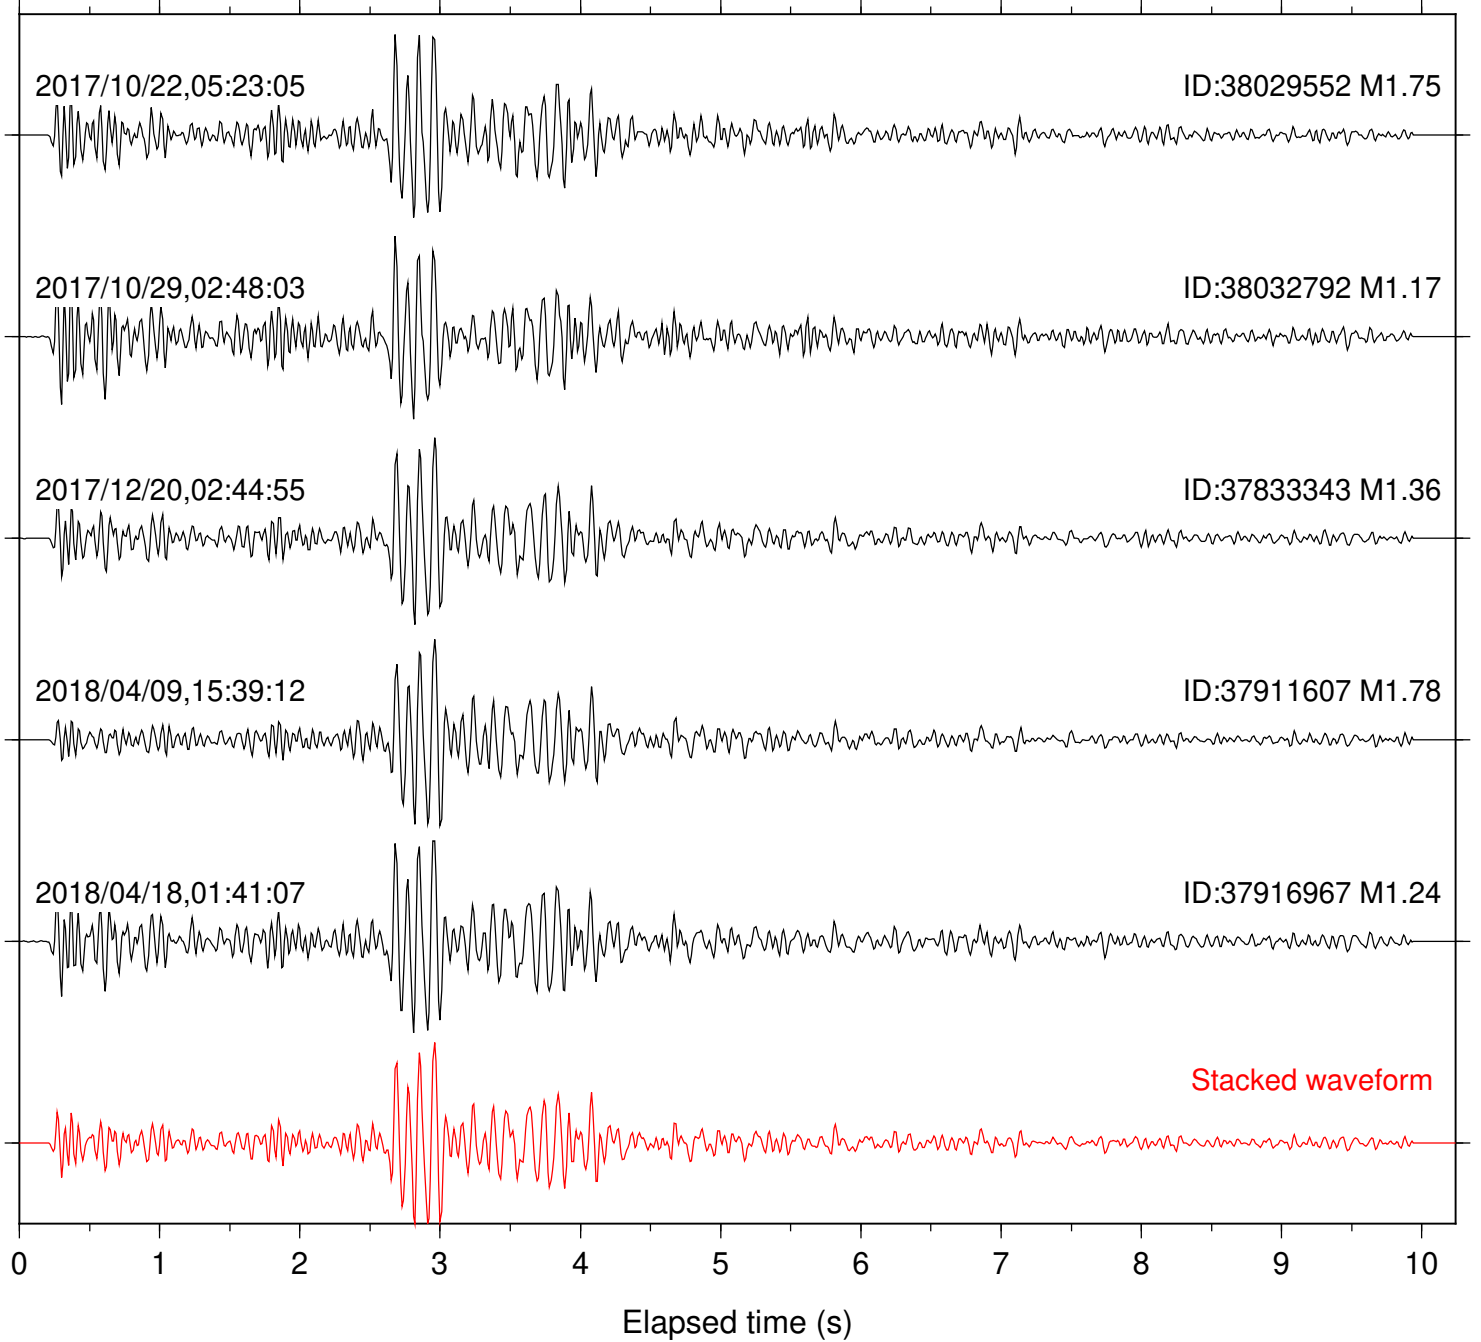

Station: B082 Com: EHZ

Focal depth: 6.51 km

Station: B084 Com: EHZ

Focal depth: 6.50 km

Station: B087 Com: EHZ

Focal depth: 6.51 km

Station: B088 Com: EHZ

Focal depth: 6.51 km

Station: B093 Com: EHZ

Focal depth: 6.51 km

Station: B946 Com: EHZ

Focal depth: 6.51 km

Station: BZN Com: HHZ

Focal depth: 6.81 km

2017/10/22,05:23:05

ID:38029552 M1.75

Station: FRD Com: HHZ

Focal depth: 6.51 km

Station: LVA2 Com: HHZ

Focal depth: 6.81 km

Station: PFO Com: HHZ

Focal depth: 6.51 km

Station: PLM Com: HHZ

Focal depth: 6.81 km

Station: POB2 Com: HHZ

Focal depth: 6.81 km

Station: RRSP Com: HHZ

Focal depth: 6.51 km

Station: SND Com: HHZ

Focal depth: 6.51 km

Station: WMC Com: HHZ

Focal depth: 6.51 km