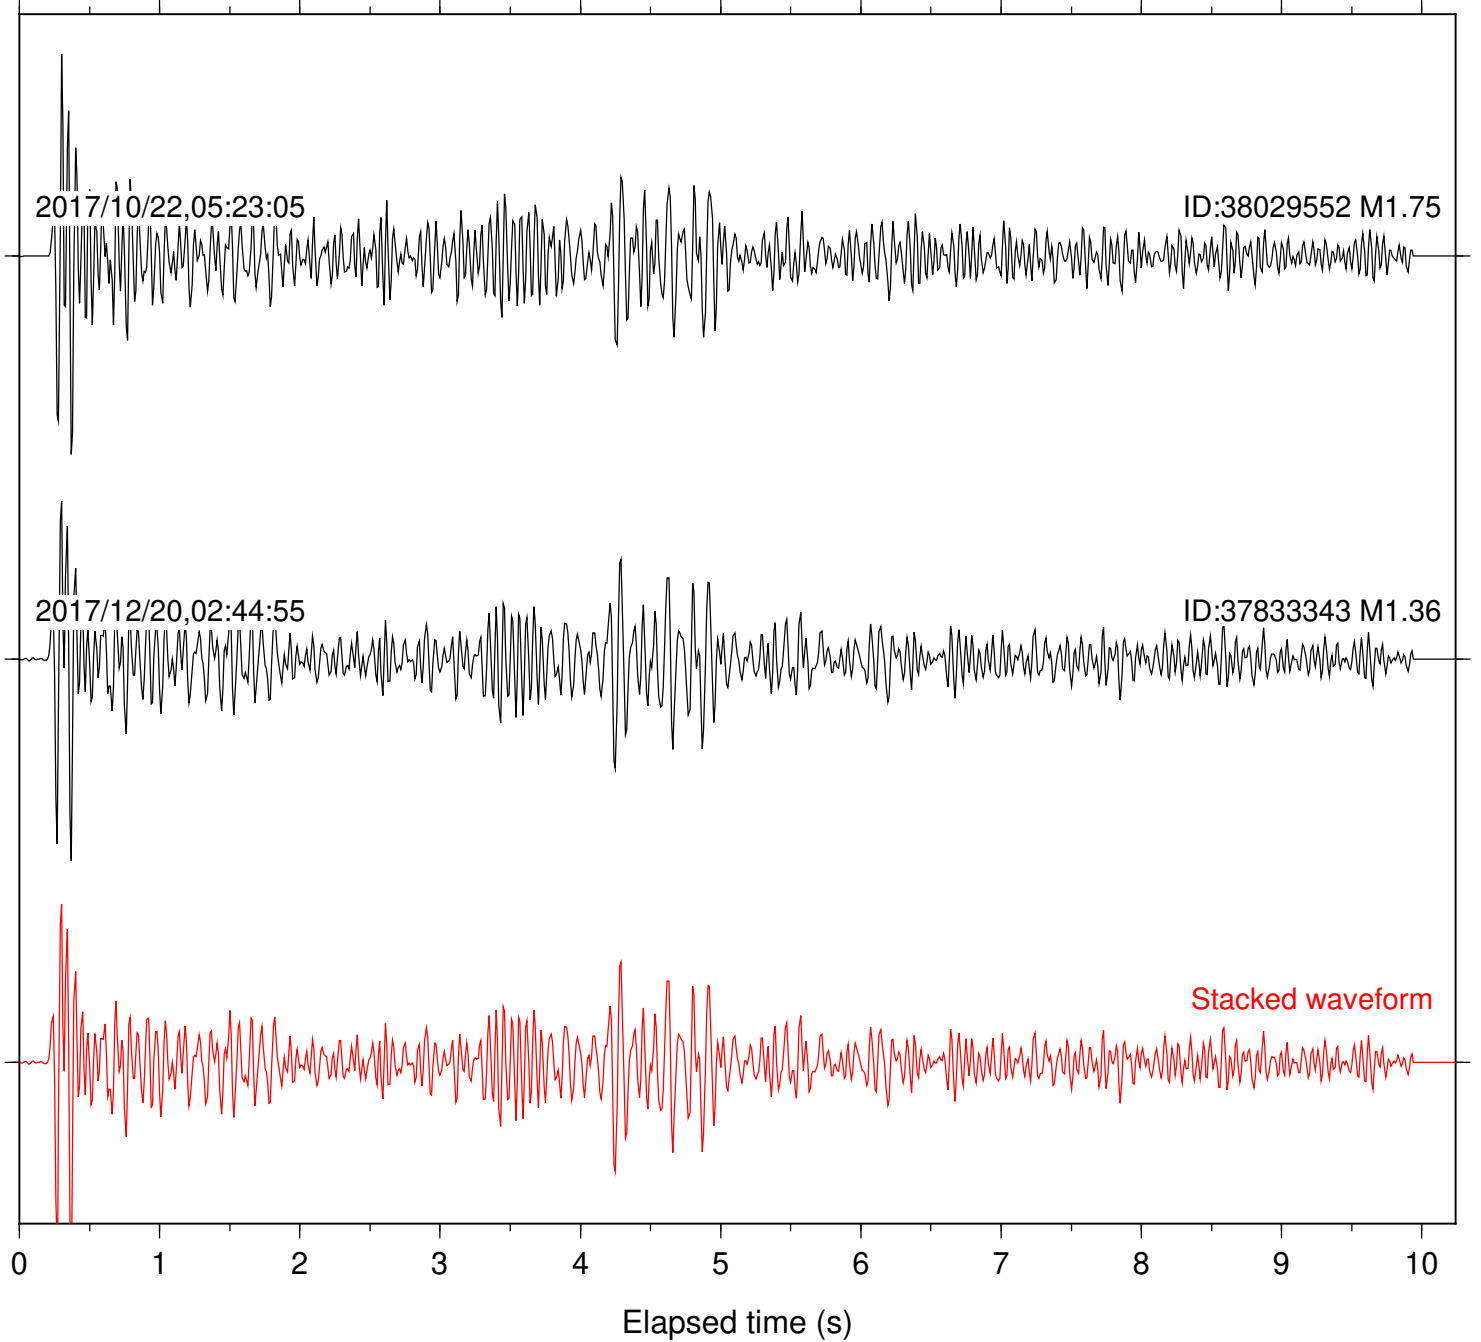

Station: B093 Com: EHZ

Focal depth: 6.51 km

Station: B946 Com: EHZ

Focal depth: 6.51 km

Station: BZN Com: HHZ

Focal depth: 6.81 km

2017/10/22,05:23:05

ID:38029552 M1.75

2017/12/20,02:44:55

ID:37833343 M1.36

Stacked waveform

0 1 2 3 4 5 6 7 8 9 10
Elapsed time (s)

Station: CRY Com: HHZ

Focal depth: 6.81 km

Station: DNR Com: HHZ

Focal depth: 6.81 km

Station: FRD Com: HHZ

Focal depth: 6.51 km

Station: LVA2 Com: HHZ

Focal depth: 6.81 km

Station: PFO Com: HHZ

Focal depth: 6.51 km

Station: PLM Com: HHZ

Focal depth: 6.81 km

Station: POB2 Com: HHZ

Focal depth: 6.81 km

Station: RRSP Com: HHZ

Focal depth: 6.51 km

Station: SND Com: HHZ

Focal depth: 6.51 km

Station: WMC Com: HHZ

Focal depth: 6.51 km