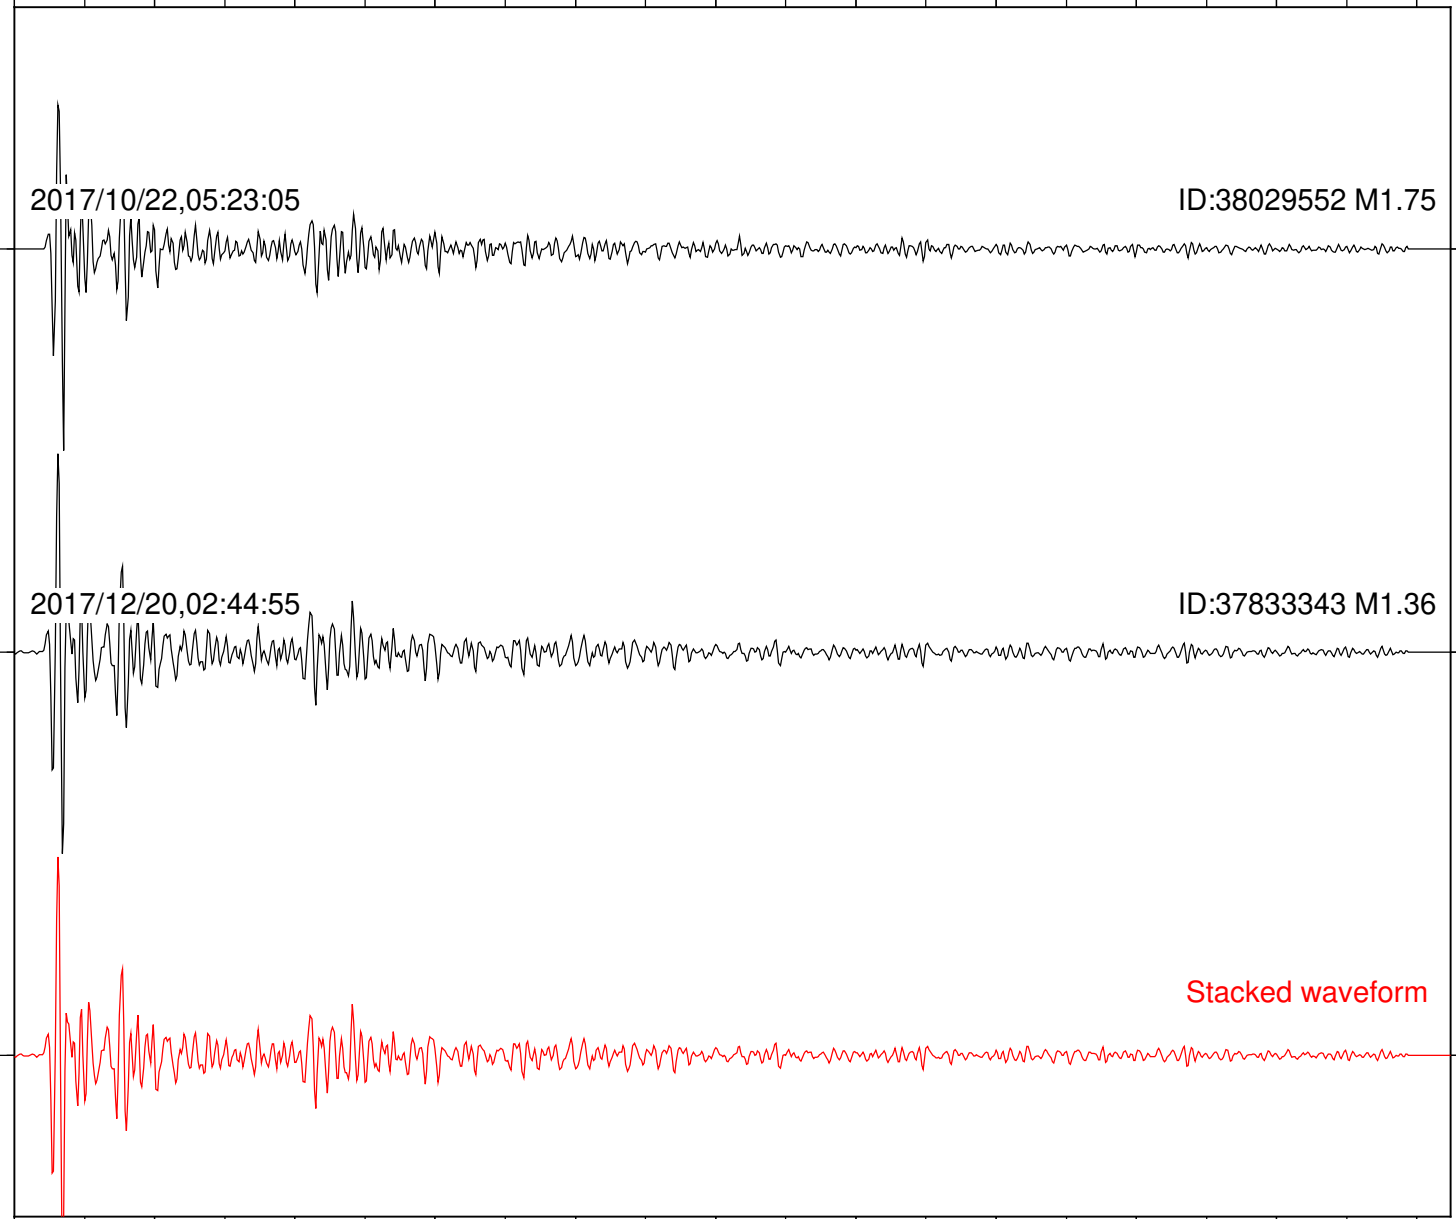

Station: B082 Com: EHZ

Focal depth: 6.51 km

Station: B084 Com: EHZ

Focal depth: 6.50 km

Station: B087 Com: EHZ

Focal depth: 6.51 km

Station: B088 Com: EHZ

Focal depth: 6.51 km

Station: B093 Com: EHZ

Focal depth: 6.51 km

Station: B946 Com: EHZ

Focal depth: 6.51 km

Station: BZN Com: HHZ

Focal depth: 6.81 km

2017/10/22,05:23:05

ID:38029552 M1.75

2017/12/20,02:44:55

ID:37833343 M1.36

Stacked waveform

0 1 2 3 4 5 6 7 8 9 10
Elapsed time (s)

Station: CRY Com: HHZ

Focal depth: 6.81 km

Station: DNR Com: HHZ

Focal depth: 6.81 km

Station: FRD Com: HHZ

Focal depth: 6.51 km

Station: LVA2 Com: HHZ

Focal depth: 6.81 km

Station: PFO Com: HHZ

Focal depth: 6.51 km

Station: PLM Com: HHZ

Focal depth: 6.81 km