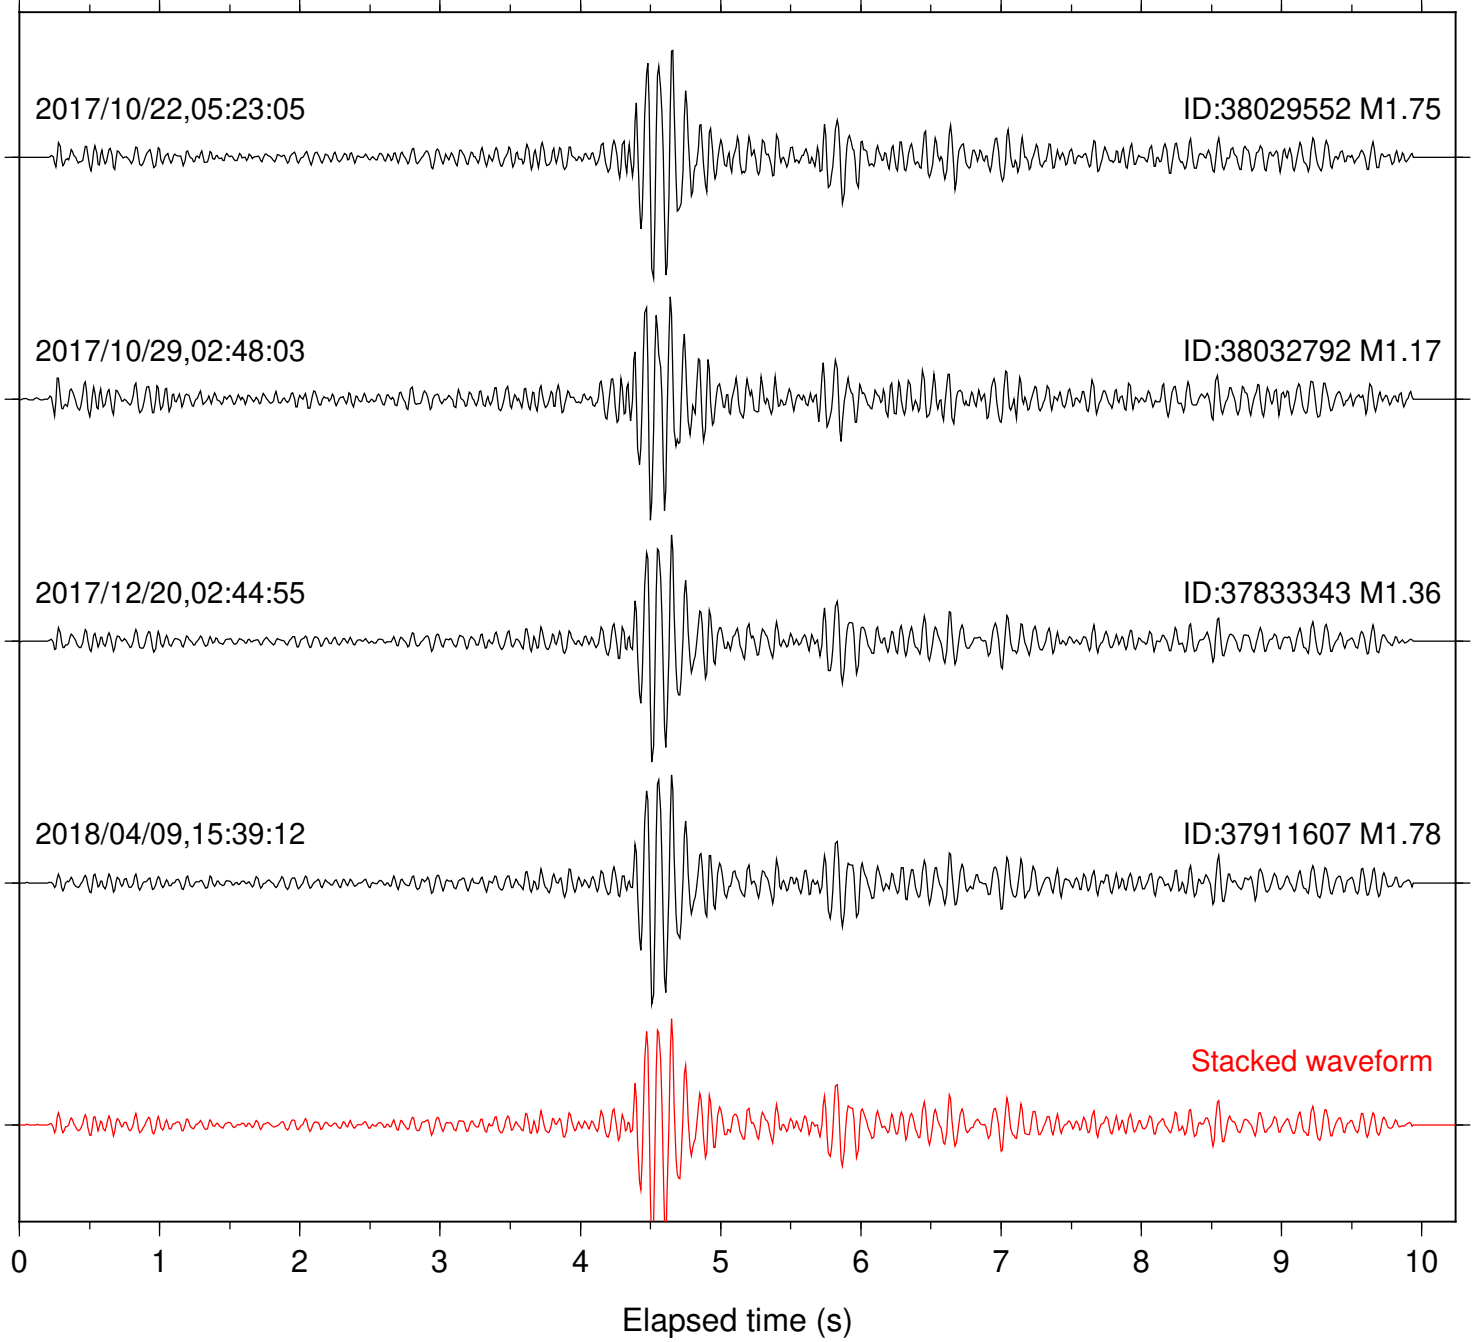

Station: B082 Com: EHZ

Focal depth: 6.51 km

Station: B084 Com: EHZ

Focal depth: 6.50 km

Station: B087 Com: EHZ

Focal depth: 6.51 km

Station: B088 Com: EHZ

Focal depth: 6.51 km

Station: B093 Com: EHZ

Focal depth: 6.51 km

Station: B946 Com: EHZ

Focal depth: 6.51 km

Station: BZN Com: HHZ

Focal depth: 6.81 km

2017/10/22,05:23:05

ID:38029552 M1.75

Station: FRD Com: HHZ

Focal depth: 6.51 km

Station: LVA2 Com: HHZ

Focal depth: 6.81 km

Station: PFO Com: HHZ

Focal depth: 6.51 km

Station: PLM Com: HHZ

Focal depth: 6.81 km

Station: POB2 Com: HHZ

Focal depth: 6.81 km

Station: RRSP Com: HHZ

Focal depth: 6.51 km

Station: SND Com: HHZ

Focal depth: 6.51 km

Station: WMC Com: HHZ

Focal depth: 6.51 km