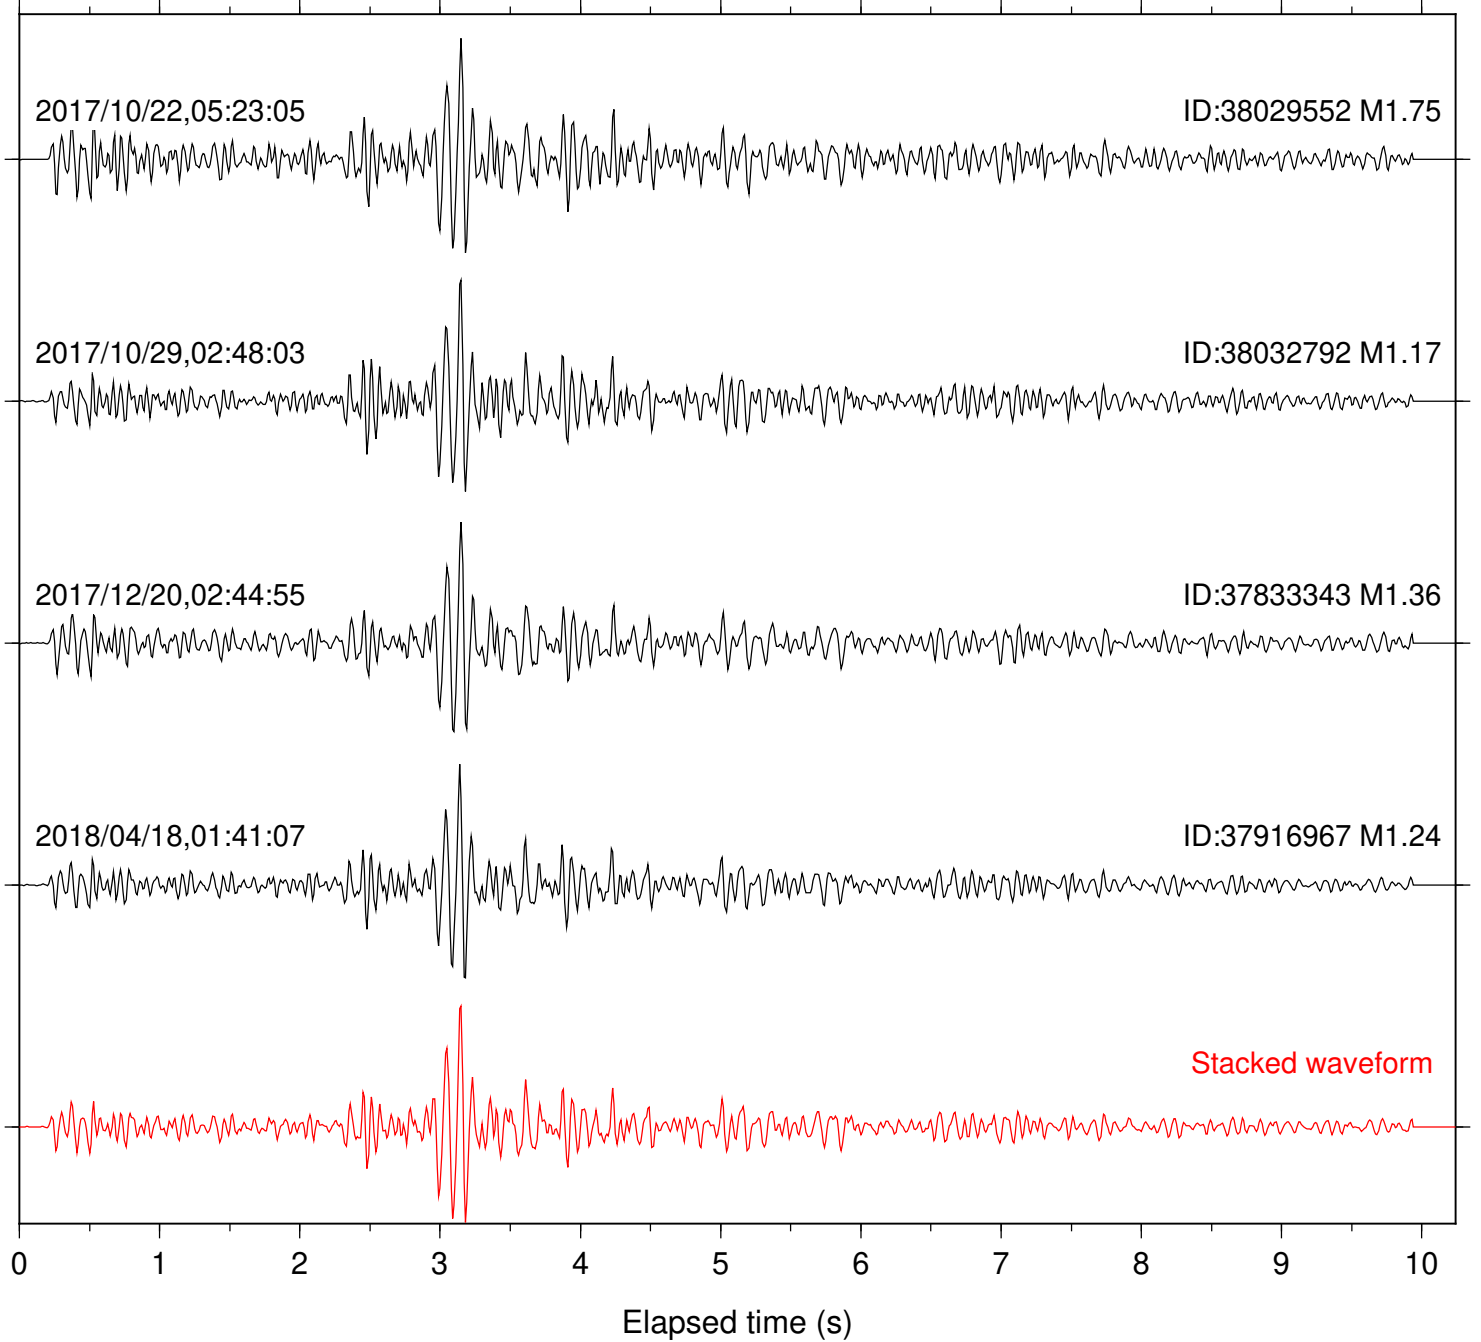

Station: B082 Com: EHZ

Focal depth: 6.51 km

Station: B084 Com: EHZ

Focal depth: 6.50 km

Station: B087 Com: EHZ

Focal depth: 6.51 km

Station: B088 Com: EHZ

Focal depth: 6.51 km

Station: B093 Com: EHZ

Focal depth: 6.51 km

Station: B946 Com: EHZ

Focal depth: 6.51 km

Station: BZN Com: HHZ

Focal depth: 6.81 km

2017/10/22,05:23:05

ID:38029552 M1.75

Station: FRD Com: HHZ

Focal depth: 6.51 km

Station: LVA2 Com: HHZ

Focal depth: 6.81 km

Station: PFO Com: HHZ

Focal depth: 6.51 km

Station: PLM Com: HHZ

Focal depth: 6.81 km

Station: POB2 Com: HHZ

Focal depth: 6.81 km

Station: RRSP Com: HHZ

Focal depth: 6.51 km

Station: SND Com: HHZ

Focal depth: 6.51 km

Station: WMC Com: HHZ

Focal depth: 6.51 km