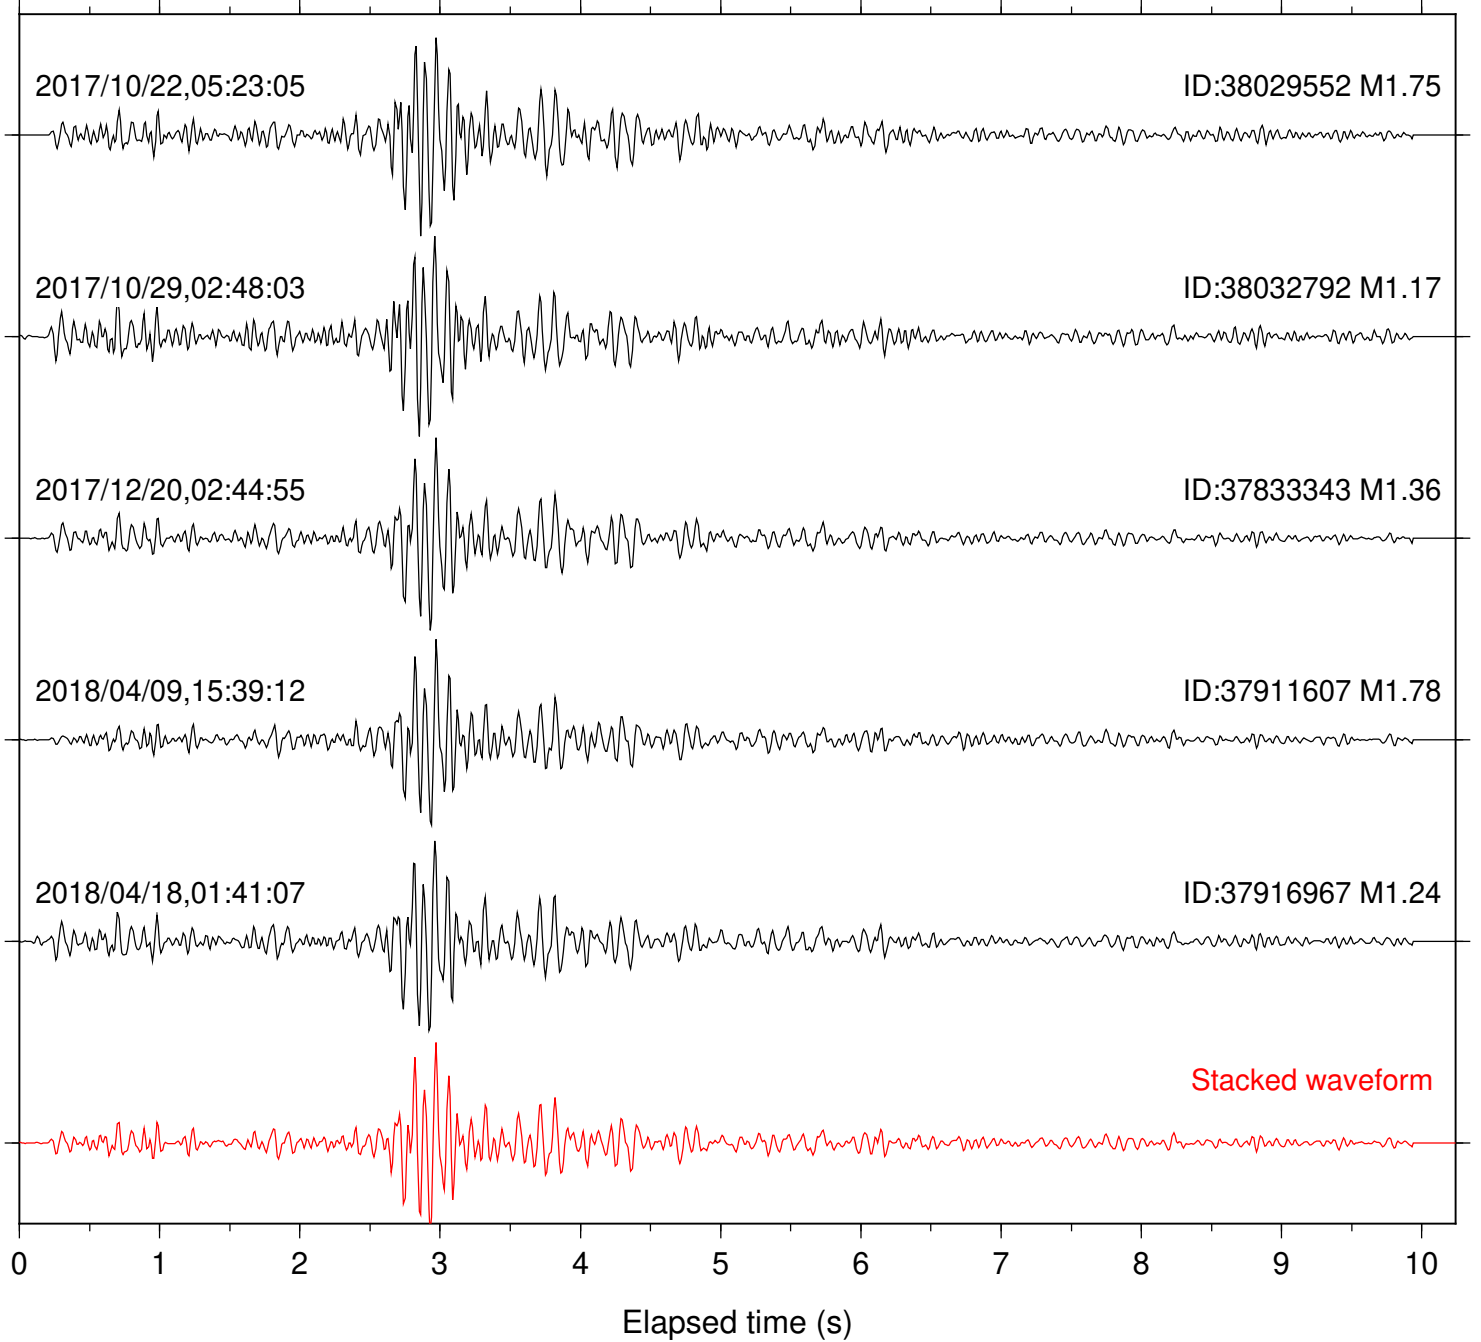

Station: B082 Com: EHZ

Focal depth: 6.51 km

Station: B084 Com: EHZ

Focal depth: 6.50 km

Station: B087 Com: EHZ

Focal depth: 6.51 km

Station: B088 Com: EHZ

Focal depth: 6.51 km

Station: B093 Com: EHZ

Focal depth: 6.51 km

Station: B946 Com: EHZ

Focal depth: 6.51 km

Station: BZN Com: HHZ

Focal depth: 6.81 km

2017/10/22,05:23:05

ID:38029552 M1.75

Station: FRD Com: HHZ

Focal depth: 6.51 km

Station: LVA2 Com: HHZ

Focal depth: 6.81 km

Station: PFO Com: HHZ

Focal depth: 6.51 km

Station: PLM Com: HHZ

Focal depth: 6.81 km

Station: POB2 Com: HHZ

Focal depth: 6.81 km

Station: RRSP Com: HHZ

Focal depth: 6.51 km

Station: SND Com: HHZ

Focal depth: 6.51 km

Station: WMC Com: HHZ

Focal depth: 6.51 km