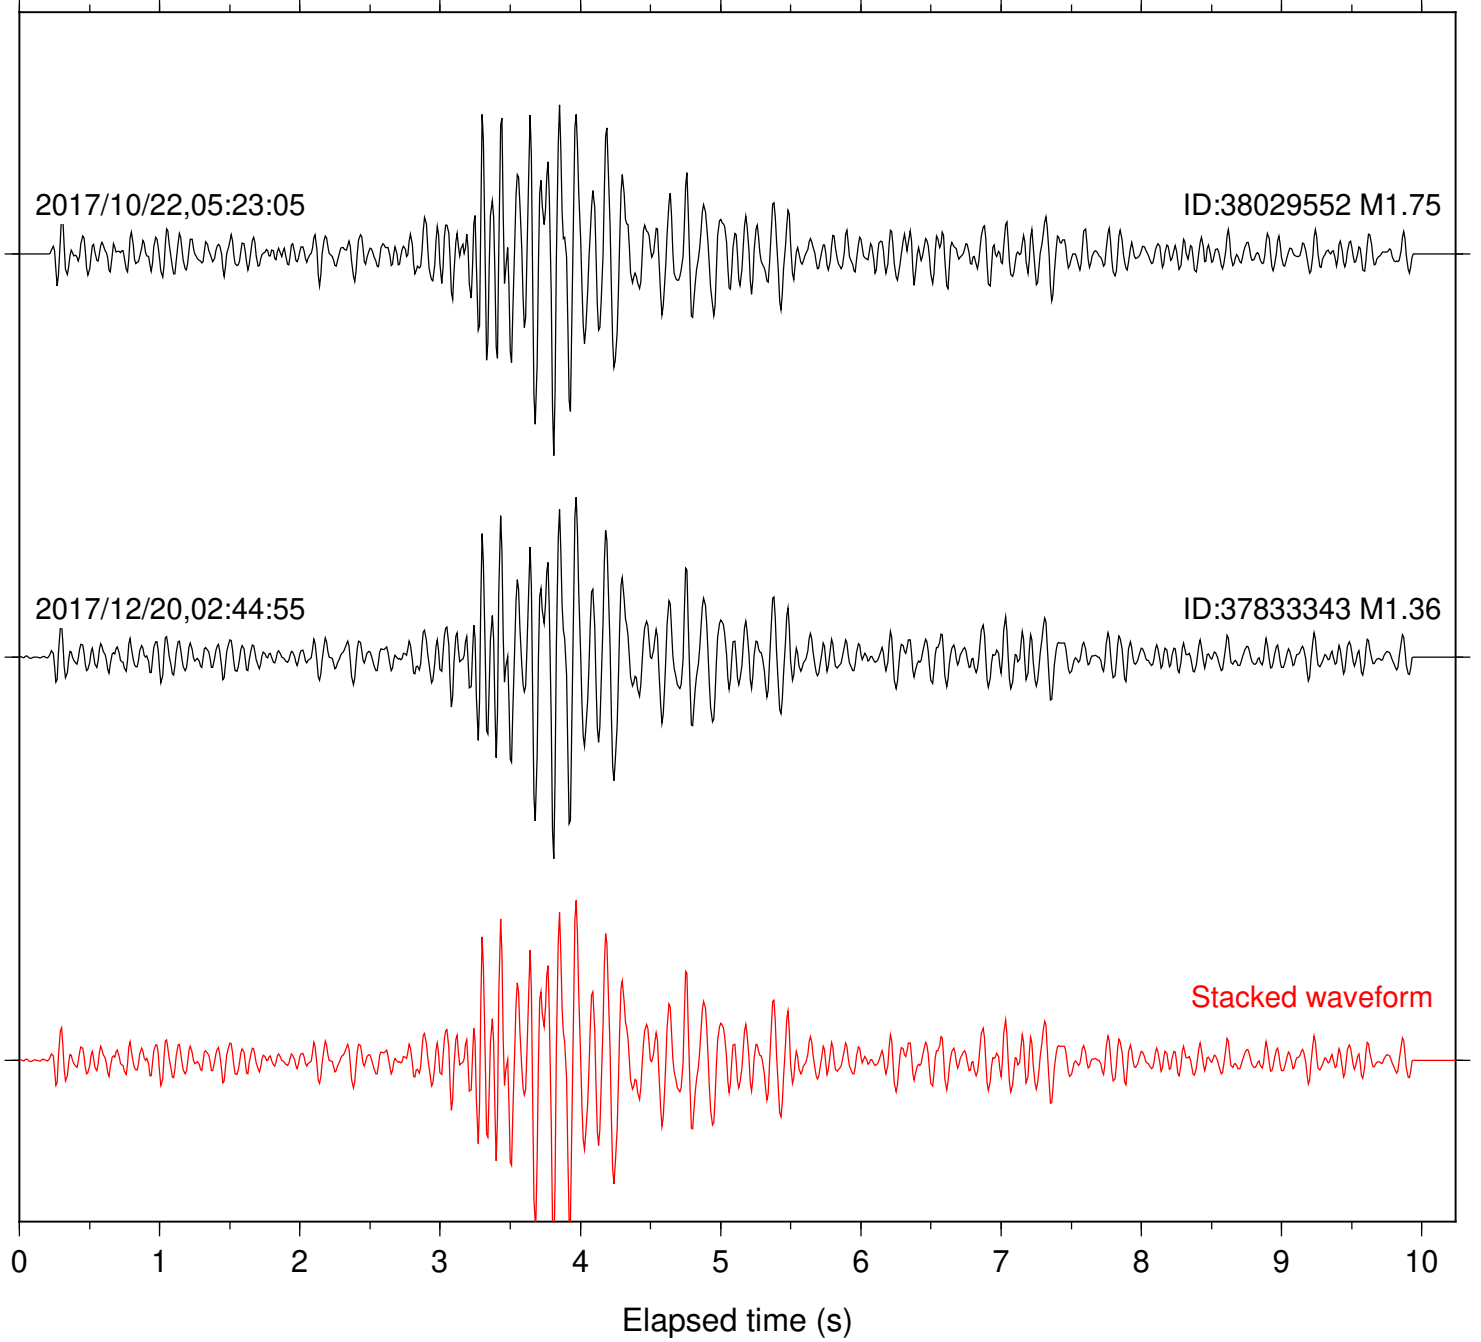

Station: FRD Com: HHZ

Focal depth: 6.51 km

Station: LVA2 Com: HHZ

Focal depth: 6.81 km

Station: PFO Com: HHZ

Focal depth: 6.51 km

Station: PLM Com: HHZ

Focal depth: 6.81 km

Station: POB2 Com: HHZ

Focal depth: 6.81 km

Station: RRSP Com: HHZ

Focal depth: 6.51 km

Station: SND Com: HHZ

Focal depth: 6.51 km

Station: WMC Com: HHZ

Focal depth: 6.51 km