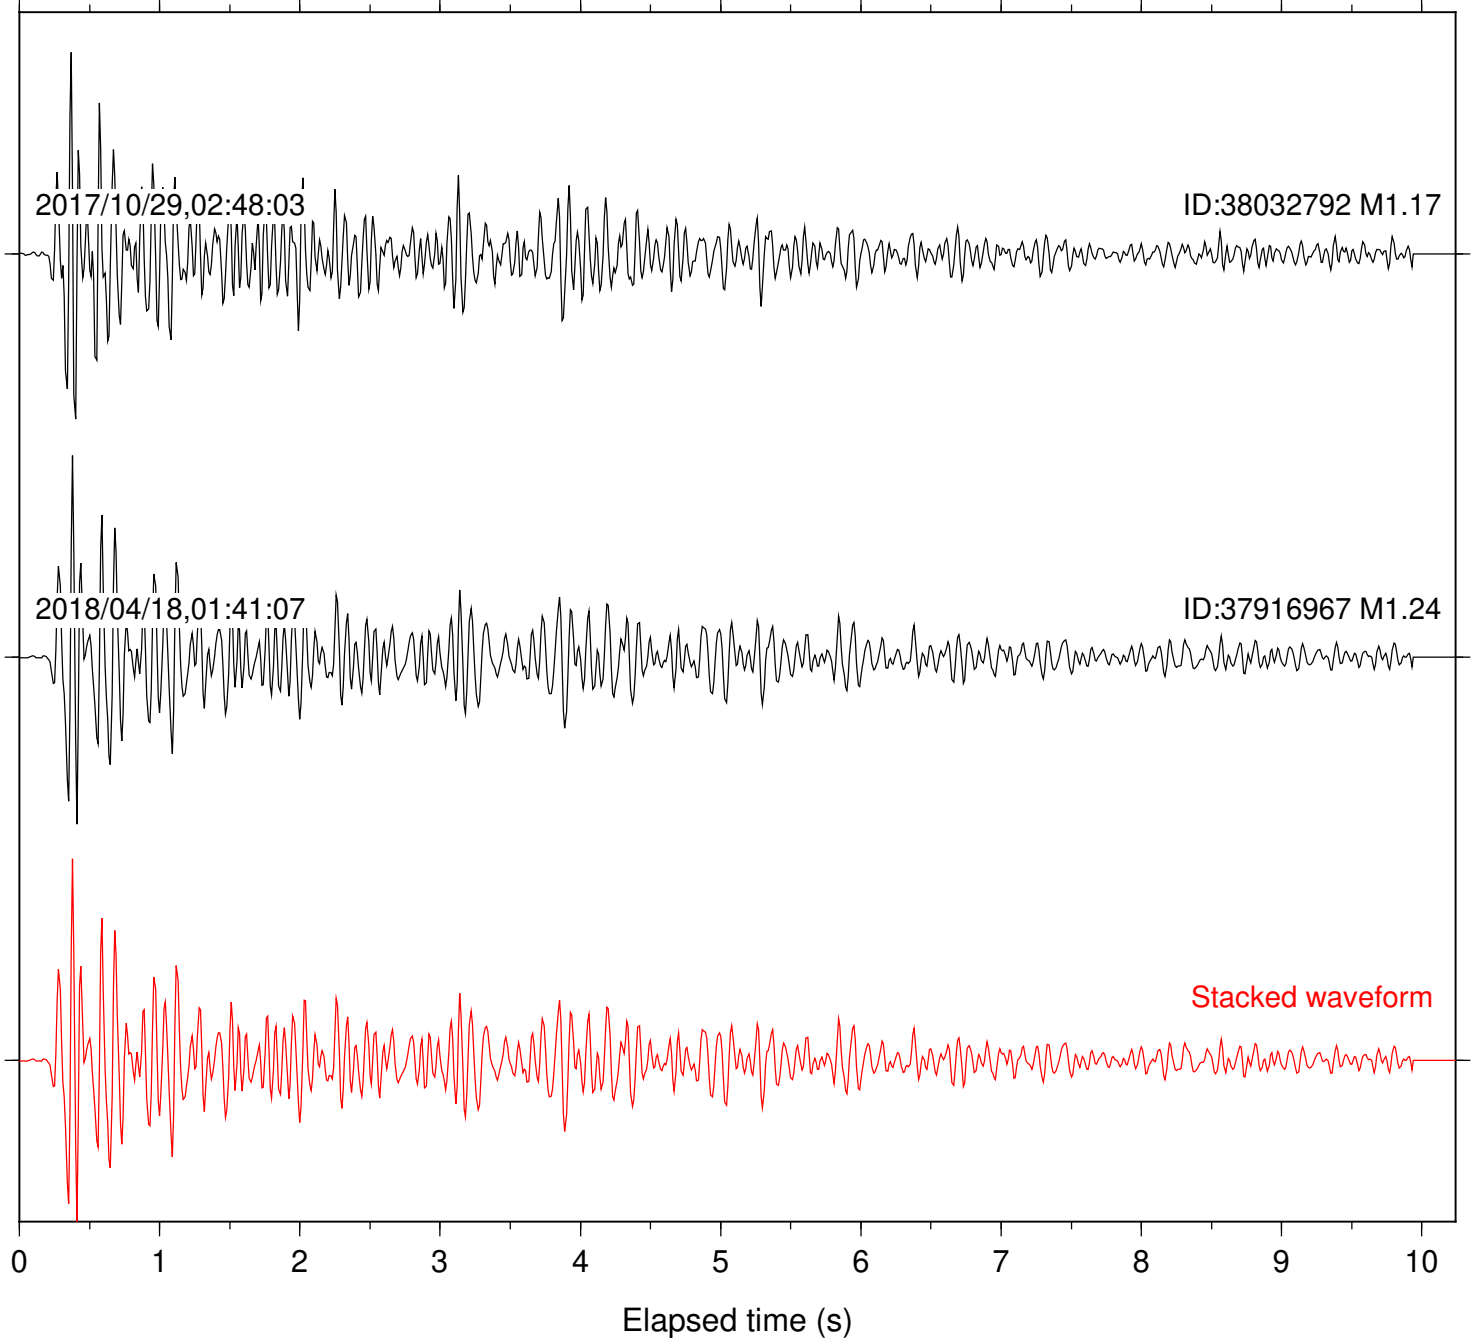

Station: B082 Com: EHZ

Focal depth: 6.51 km

Station: B084 Com: EHZ

Focal depth: 6.50 km

Station: B087 Com: EHZ

Focal depth: 6.51 km

Station: B088 Com: EHZ

Focal depth: 6.51 km

Station: B093 Com: EHZ

Focal depth: 6.51 km

Station: B946 Com: EHZ

Focal depth: 6.51 km

Station: BZN Com: HHZ

Focal depth: 6.81 km

2017/10/22,05:23:05

ID:38029552 M1.75

Station: FRD Com: HHZ

Focal depth: 6.51 km

Station: LVA2 Com: HHZ

Focal depth: 6.81 km

Station: PFO Com: HHZ

Focal depth: 6.51 km

Station: PLM Com: HHZ

Focal depth: 6.81 km

Station: POB2 Com: HHZ

Focal depth: 6.81 km

Station: RRSP Com: HHZ

Focal depth: 6.51 km

Station: SND Com: HHZ

Focal depth: 6.51 km

Station: WMC Com: HHZ

Focal depth: 6.51 km