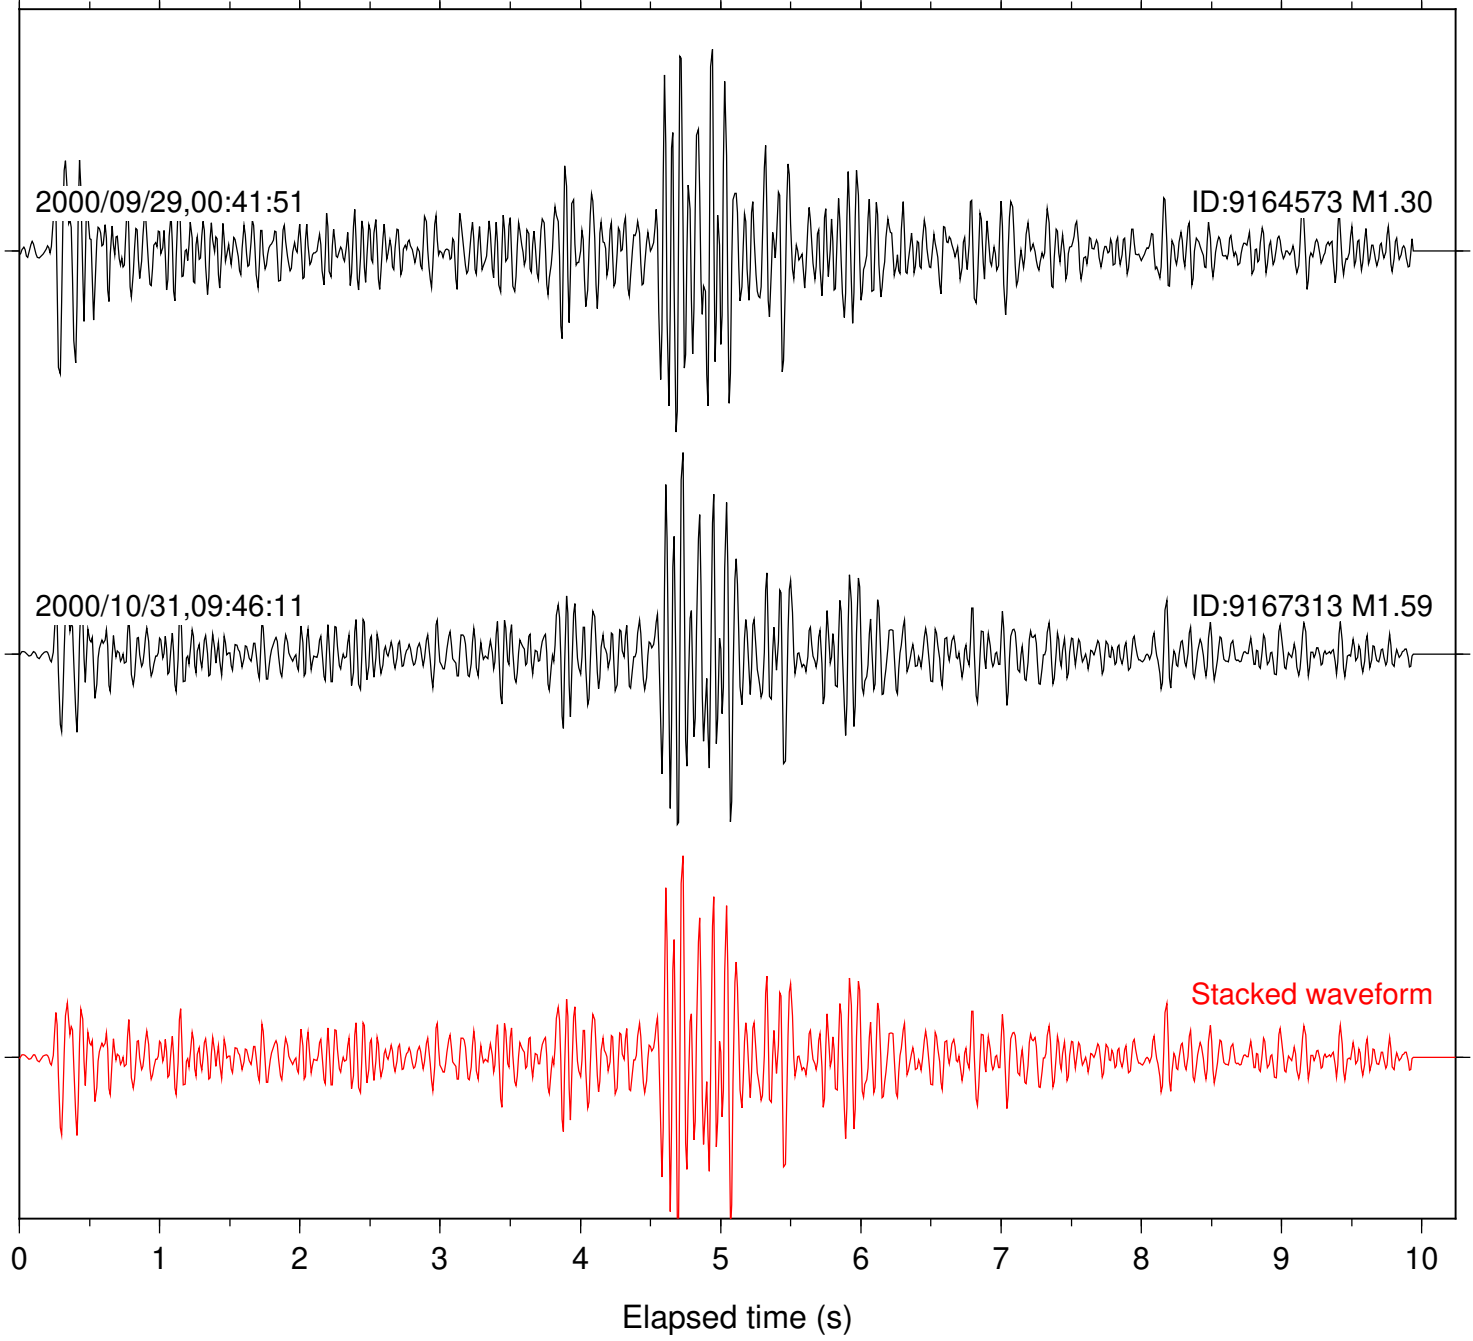

Station: BAC Com: EHZ

Focal depth: 13.13 km

Station: CRY Com: HHZ

Focal depth: 13.29 km

Station: DGR Com: HHZ

Focal depth: 13.13 km

Station: FRD Com: HHZ

Focal depth: 13.13 km

Station: HMT2 Com: HHZ

Focal depth: 13.13 km

Station: KNW Com: HHZ

Focal depth: 13.29 km

Station: OLY Com: EHZ

Focal depth: 13.29 km

Station: PFO Com: HHZ

Focal depth: 13.29 km

2000/10/31,09:46:11

ID:9167313 M1.59

2001/08/08,20:50:45

ID:9692625 M2.12

Stacked waveform

0 1 2 3 4 5 6 7 8 9 10
Elapsed time (s)

Station: PLM Com: HHZ

Focal depth: 13.29 km

Station: POB2 Com: HHZ

Focal depth: 13.13 km

Station: SND Com: HHZ

Focal depth: 13.13 km