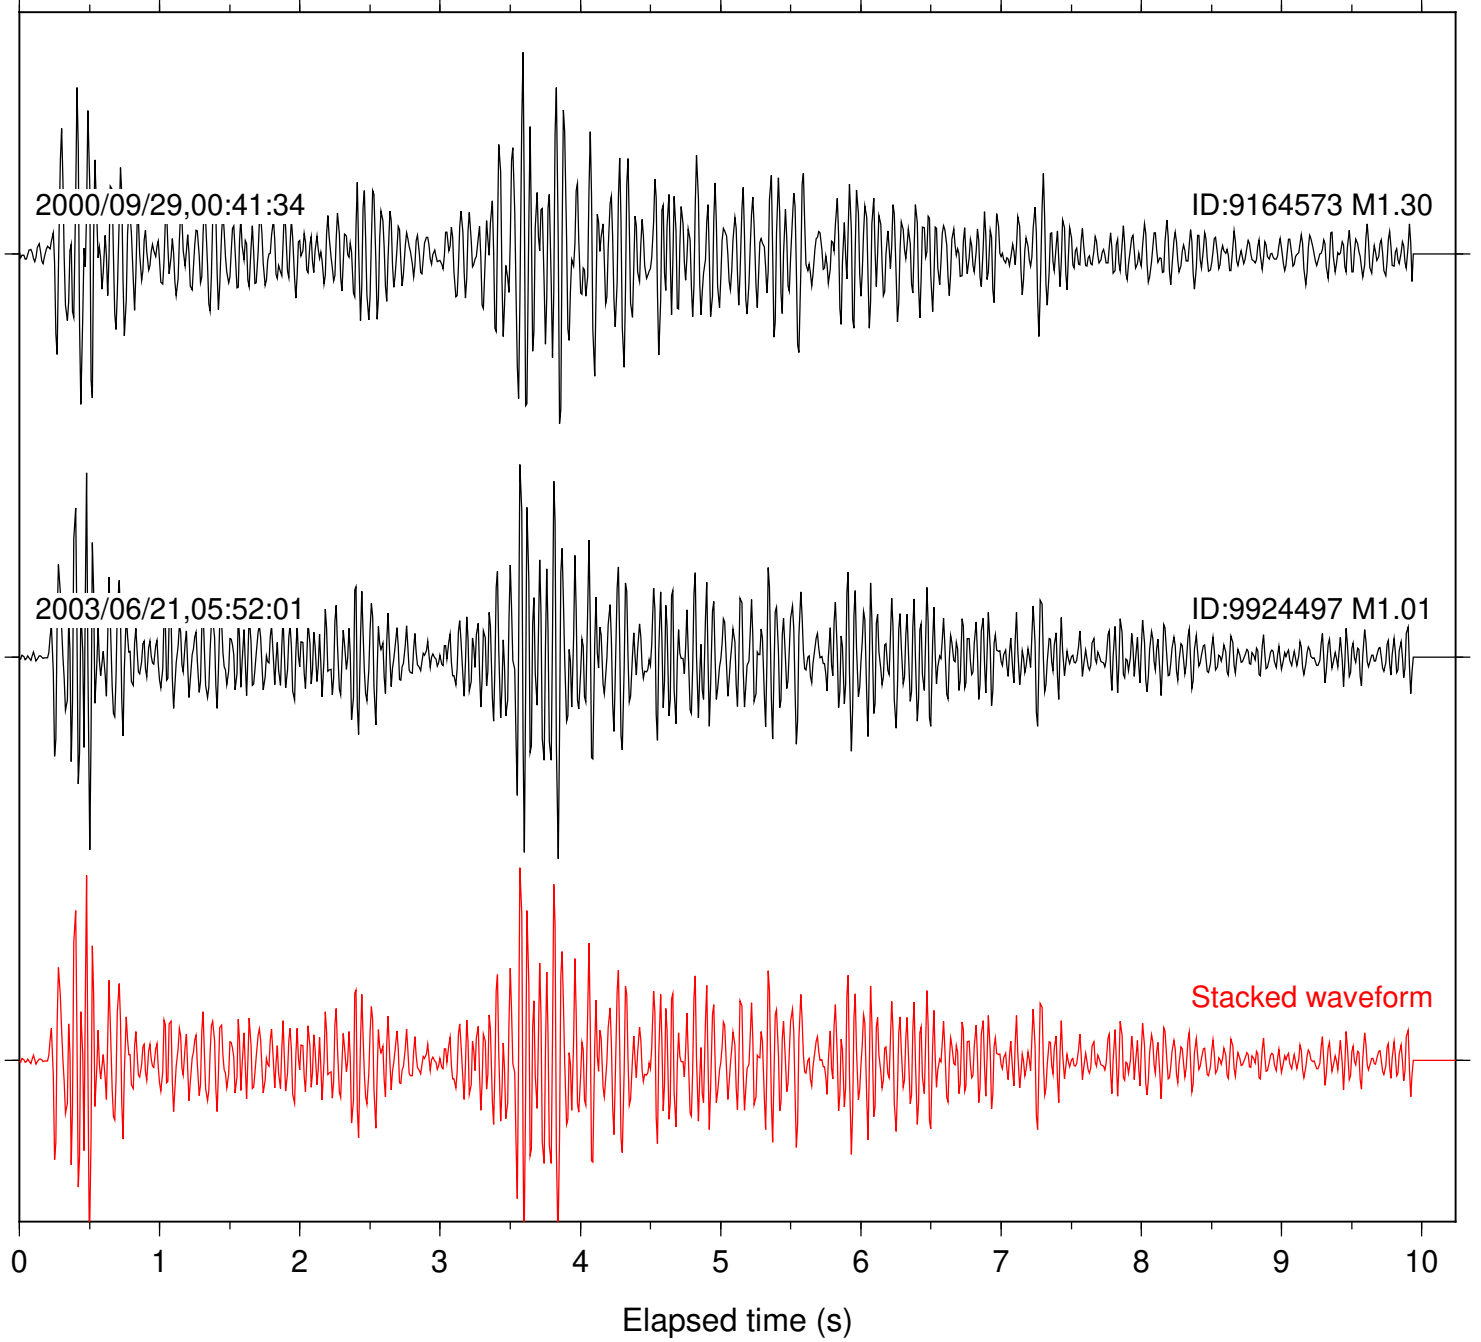

Station: BAC Com: EHZ

Focal depth: 13.13 km

Station: CRY Com: HHZ

Focal depth: 13.29 km

Station: DGR Com: HHZ

Focal depth: 13.13 km

Station: FRD Com: HHZ

Focal depth: 13.13 km

Station: HMT2 Com: HHZ

Focal depth: 13.13 km

Station: KNW Com: HHZ

Focal depth: 13.29 km

Station: OLY Com: EHZ

Focal depth: 13.29 km

Station: PFO Com: HHZ

Focal depth: 13.29 km

2000/10/31,09:46:11

ID:9167313 M1.59

2001/08/08,20:50:45

ID:9692625 M2.12

Stacked waveform

0 1 2 3 4 5 6 7 8 9 10
Elapsed time (s)

Station: PLM Com: HHZ

Focal depth: 13.29 km

Station: POB2 Com: HHZ

Focal depth: 13.13 km

Station: SND Com: HHZ

Focal depth: 13.13 km