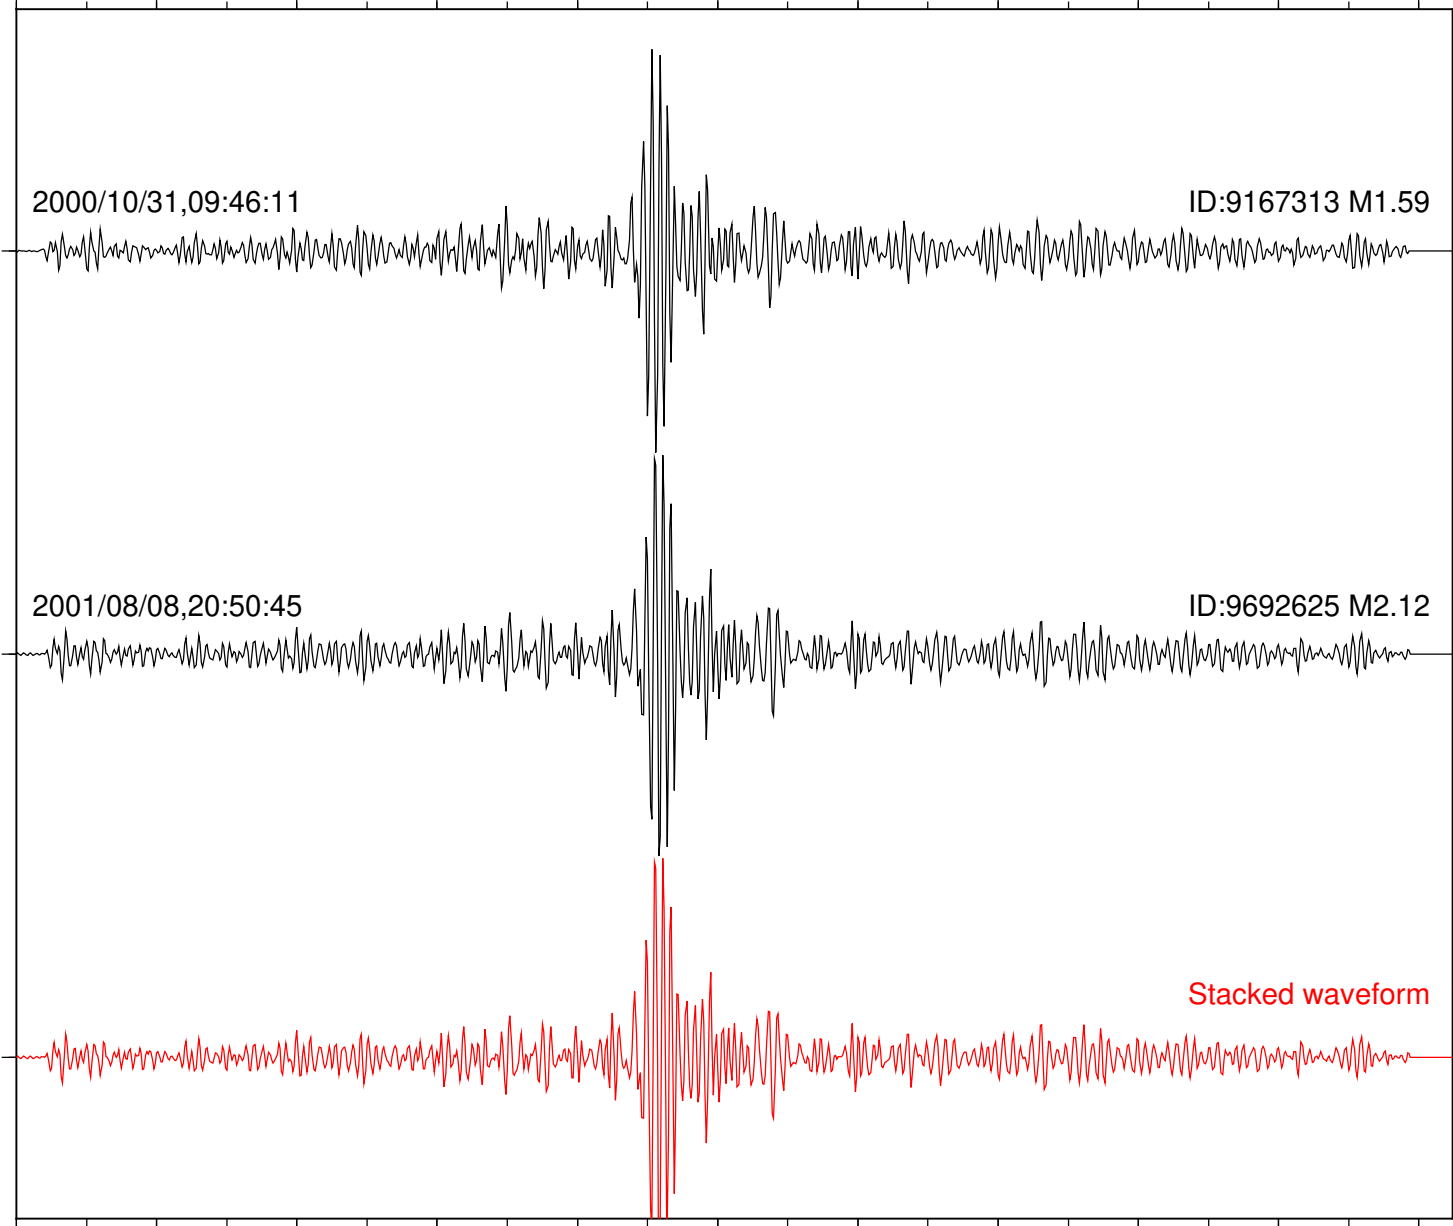

Station: BAC Com: EHZ

Focal depth: 13.13 km

Station: CRY Com: HHZ

Focal depth: 13.29 km

Station: DGR Com: HHZ

Focal depth: 13.13 km

Station: FRD Com: HHZ

Focal depth: 13.13 km

Station: HMT2 Com: HHZ

Focal depth: 13.13 km

Station: KNW Com: HHZ

Focal depth: 13.29 km

Station: OLY Com: EHZ

Focal depth: 13.29 km

Station: PFO Com: HHZ

Focal depth: 13.29 km

2000/10/31,09:46:11

ID:9167313 M1.59

2001/08/08,20:50:45

ID:9692625 M2.12

Stacked waveform

0 1 2 3 4 5 6 7 8 9 10
Elapsed time (s)

Station: PLM Com: HHZ

Focal depth: 13.29 km

Station: POB2 Com: HHZ

Focal depth: 13.13 km

Station: SND Com: HHZ

Focal depth: 13.13 km