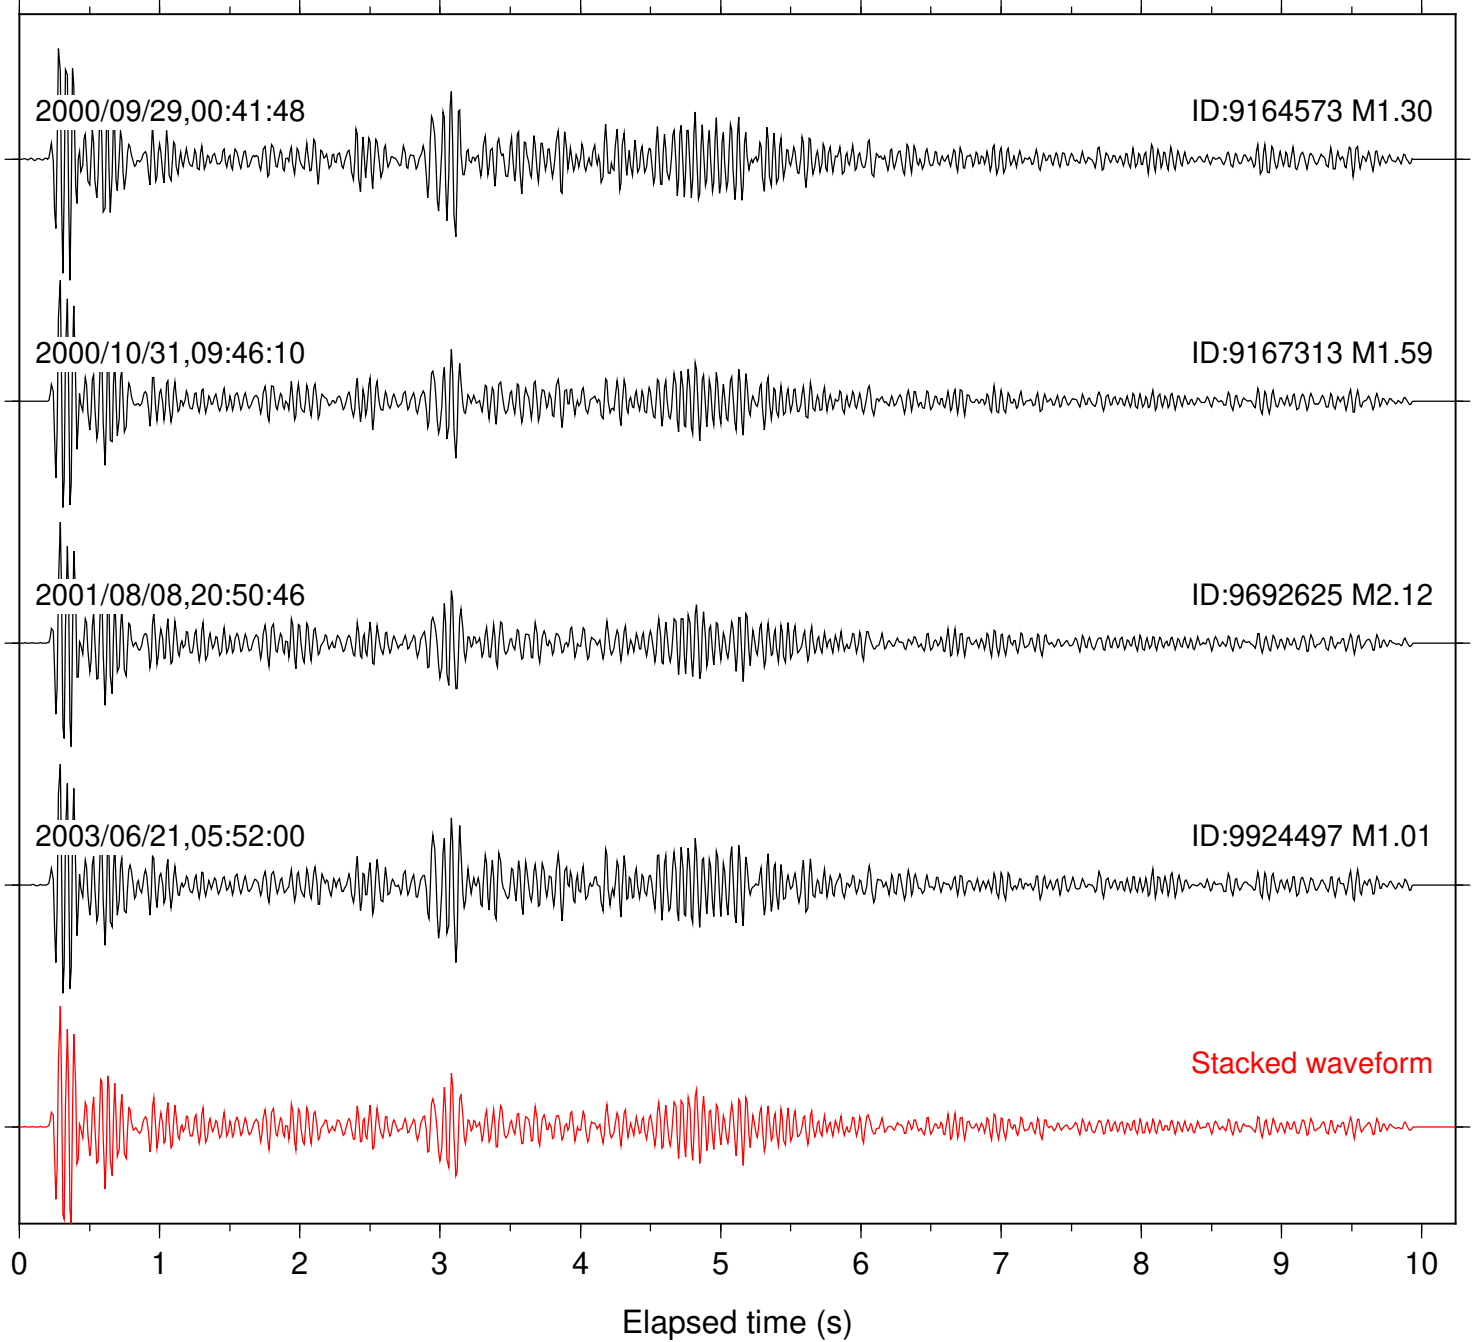

Station: BAC Com: EHZ

Focal depth: 13.13 km

Station: CRY Com: HHZ

Focal depth: 13.29 km

Station: DGR Com: HHZ

Focal depth: 13.13 km

Station: FRD Com: HHZ

Focal depth: 13.13 km

Station: HMT2 Com: HHZ

Focal depth: 13.13 km

Station: KNW Com: HHZ

Focal depth: 13.29 km

Station: OLY Com: EHZ

Focal depth: 13.29 km

Station: PFO Com: HHZ

Focal depth: 13.29 km

2000/10/31,09:46:11

ID:9167313 M1.59

2001/08/08,20:50:45

ID:9692625 M2.12

Stacked waveform

0 1 2 3 4 5 6 7 8 9 10
Elapsed time (s)

Station: PLM Com: HHZ

Focal depth: 13.29 km

Station: POB2 Com: HHZ

Focal depth: 13.13 km

Station: SND Com: HHZ

Focal depth: 13.13 km