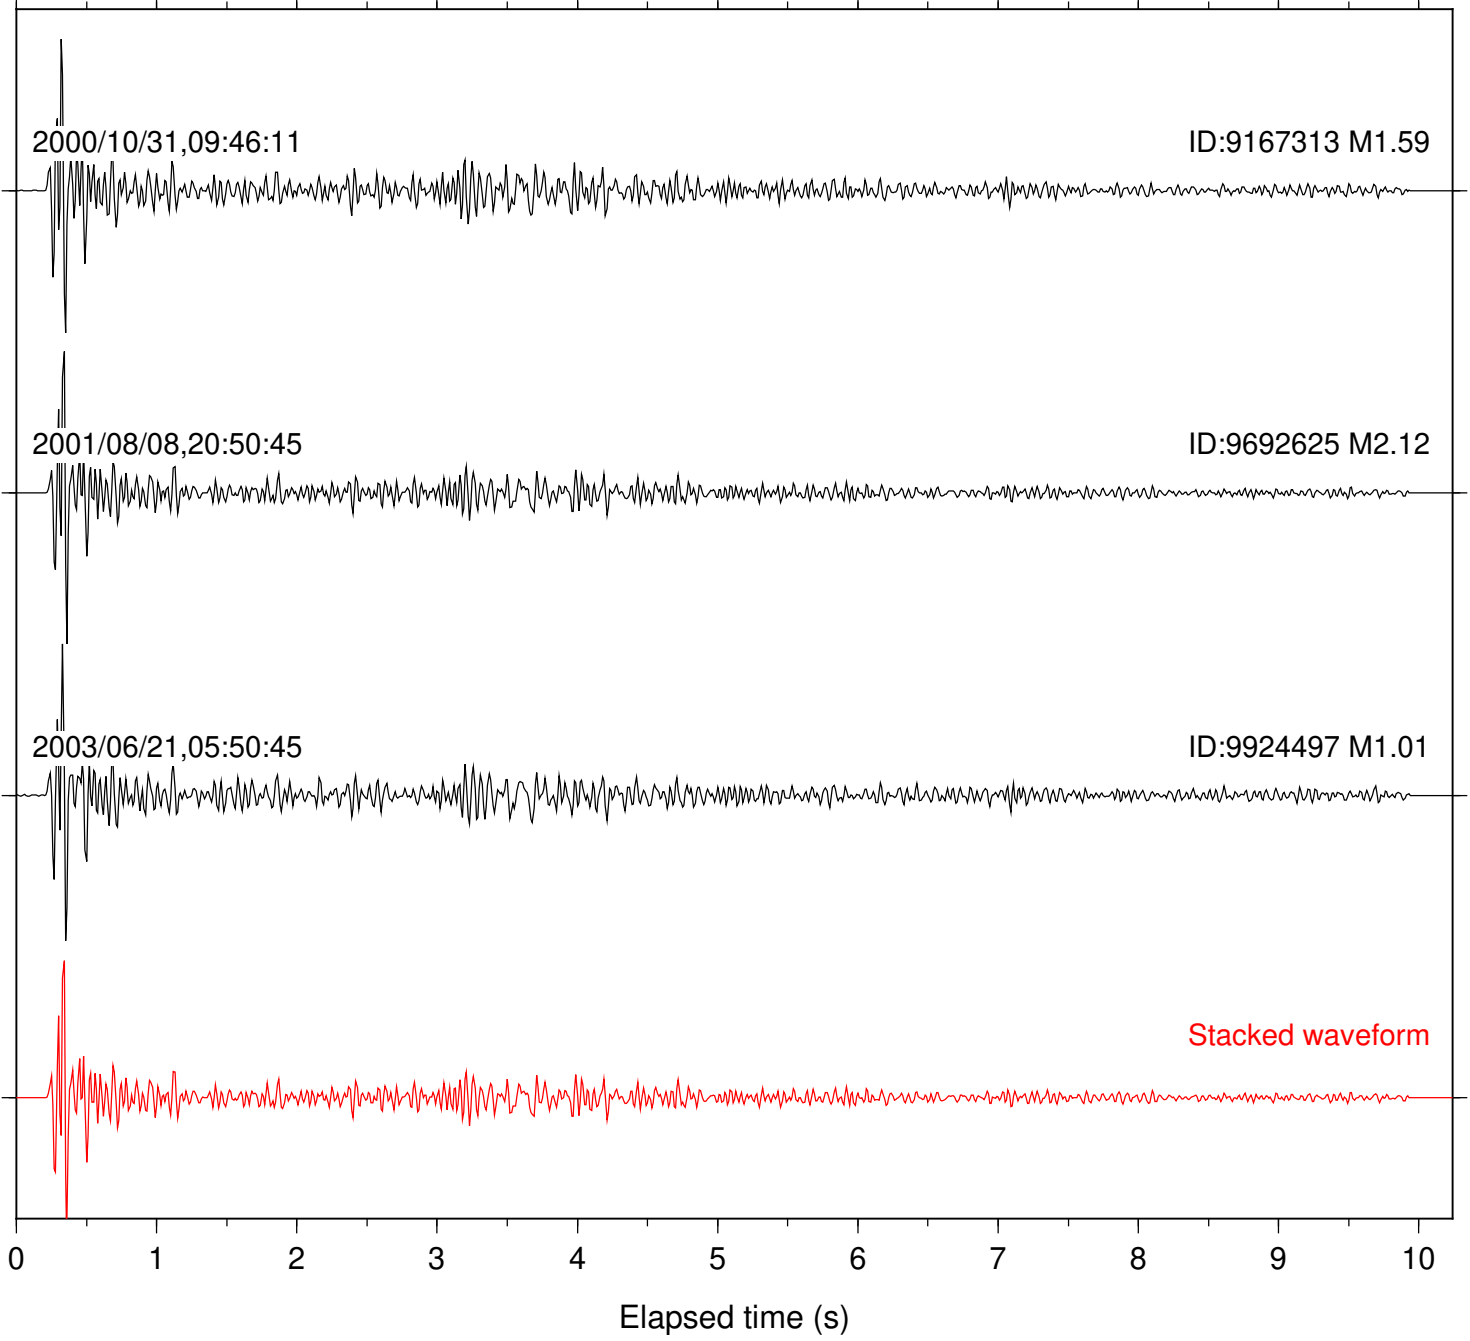

Station: BAC Com: EHZ

Focal depth: 13.13 km

Station: CRY Com: HHZ

Focal depth: 13.29 km

Station: DGR Com: HHZ

Focal depth: 13.13 km

Station: FRD Com: HHZ

Focal depth: 13.13 km

Station: HMT2 Com: HHZ

Focal depth: 13.13 km

Station: KNW Com: HHZ

Focal depth: 13.29 km

Station: OLY Com: EHZ

Focal depth: 13.29 km

Station: PFO Com: HHZ

Focal depth: 13.29 km

2000/10/31,09:46:11

ID:9167313 M1.59

2001/08/08,20:50:45

ID:9692625 M2.12

Stacked waveform

0 1 2 3 4 5 6 7 8 9 10
Elapsed time (s)

Station: PLM Com: HHZ

Focal depth: 13.29 km

Station: POB2 Com: HHZ

Focal depth: 13.13 km

Station: SND Com: HHZ

Focal depth: 13.13 km