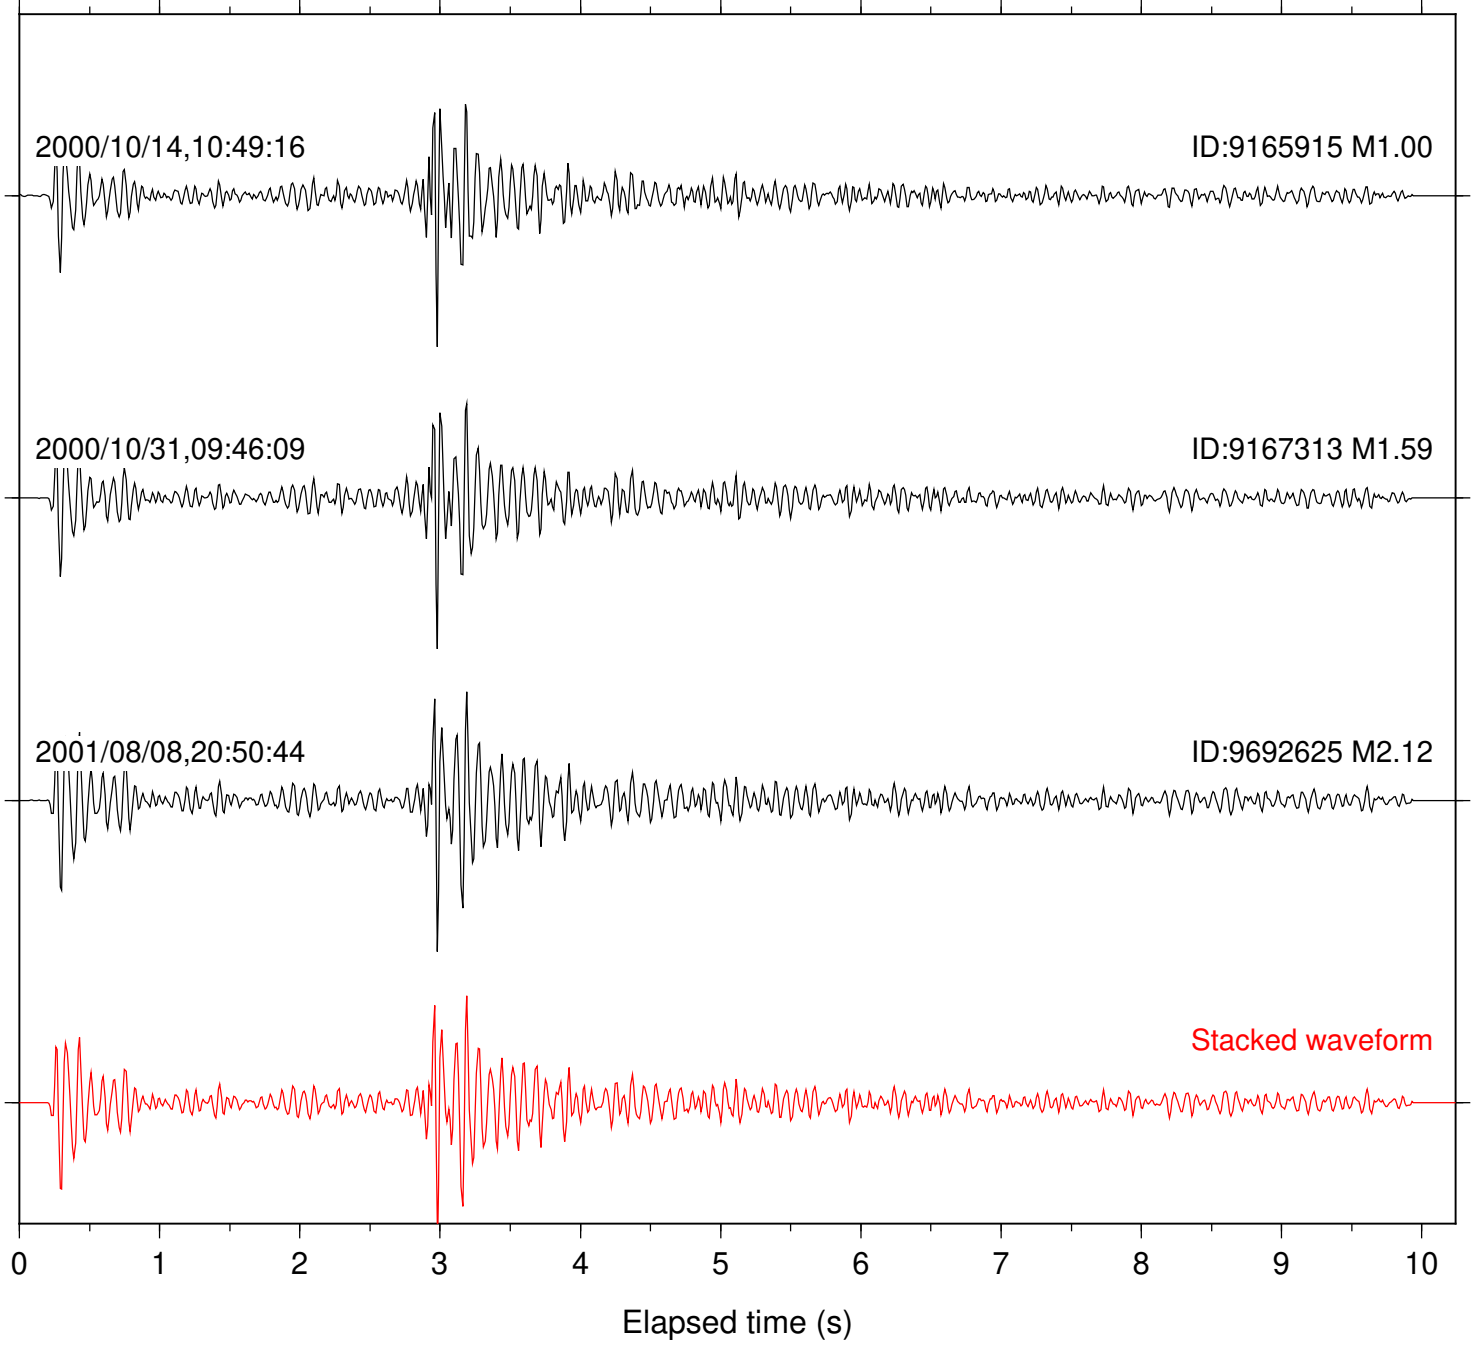

Station: BAC Com: EHZ

Focal depth: 13.13 km

Station: CRY Com: HHZ

Focal depth: 13.29 km

Station: DGR Com: HHZ

Focal depth: 13.13 km

Station: FRD Com: HHZ

Focal depth: 13.13 km

Station: HMT2 Com: HHZ

Focal depth: 13.13 km

Station: KNW Com: HHZ

Focal depth: 13.29 km

Station: OLY Com: EHZ

Focal depth: 13.29 km

Station: PFO Com: HHZ

Focal depth: 13.29 km

2000/10/31,09:46:11

ID:9167313 M1.59

2001/08/08,20:50:45

ID:9692625 M2.12

Stacked waveform

0 1 2 3 4 5 6 7 8 9 10
Elapsed time (s)

Station: PLM Com: HHZ

Focal depth: 13.29 km

Station: POB2 Com: HHZ

Focal depth: 13.13 km

Station: SND Com: HHZ

Focal depth: 13.13 km