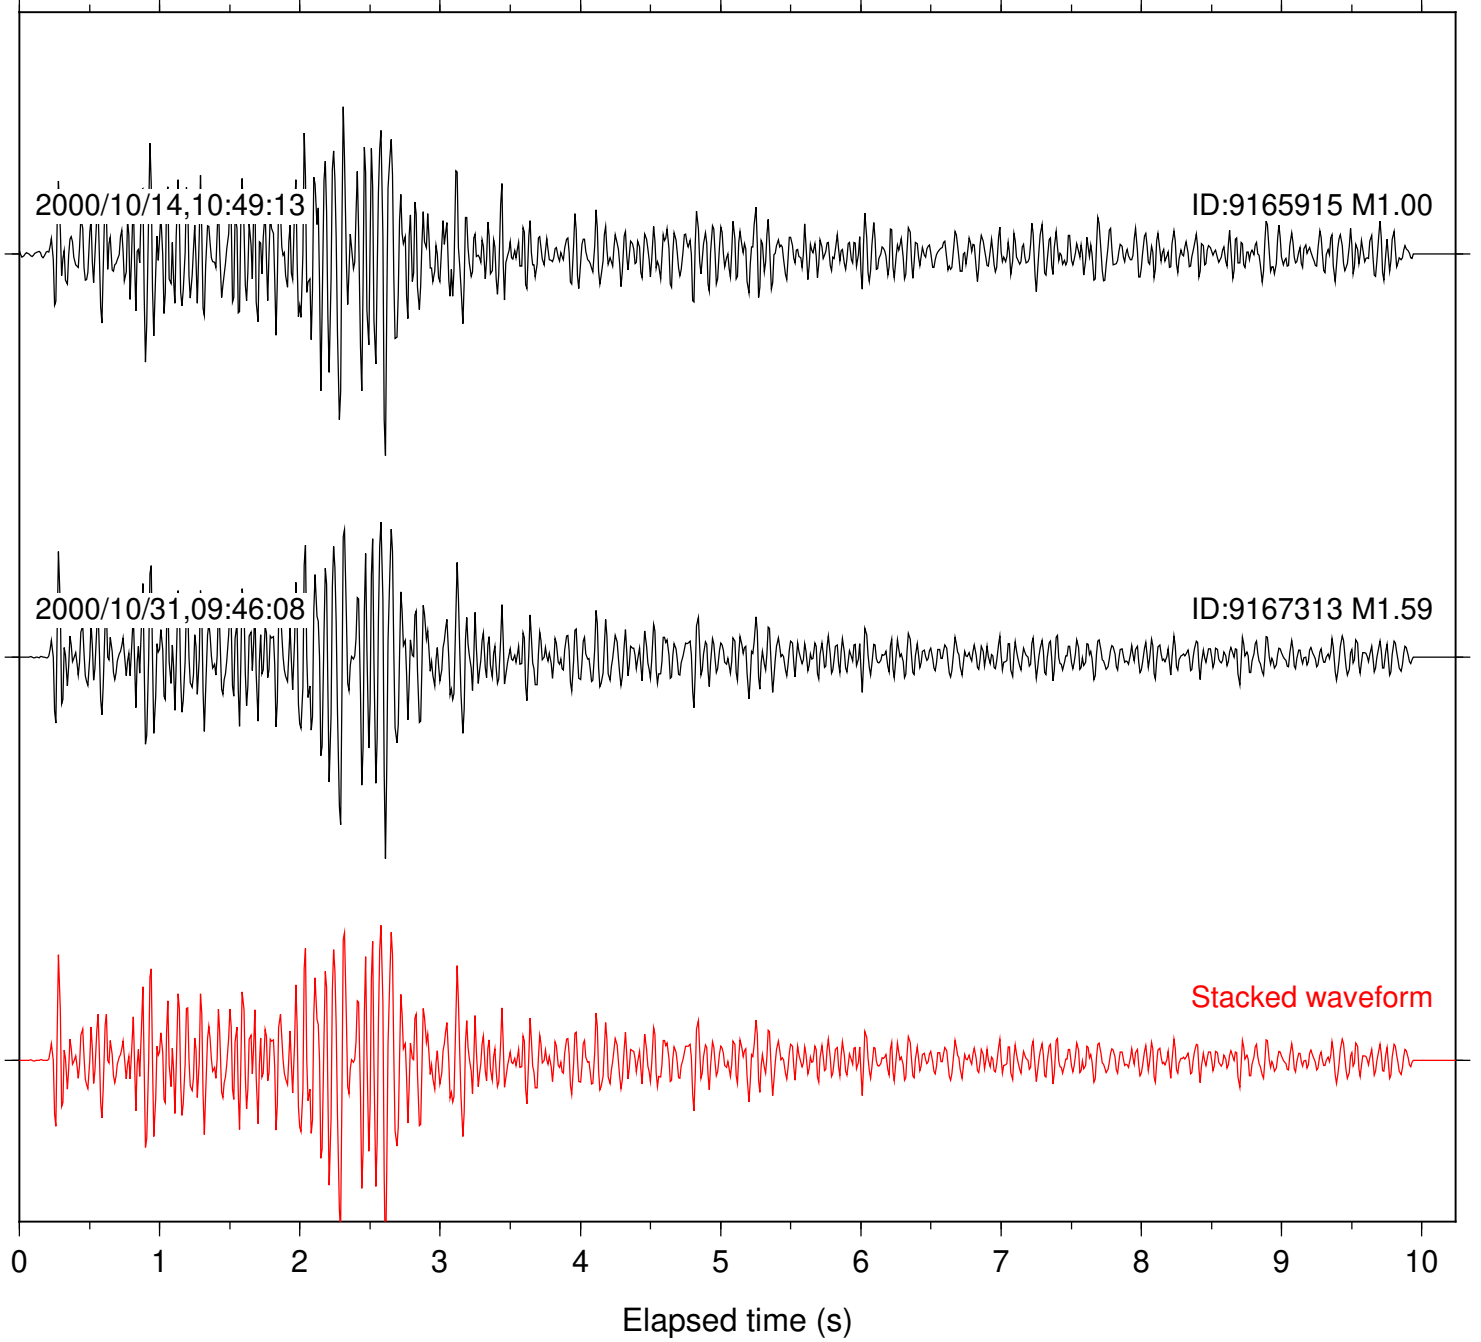

Station: BAC Com: EHZ

Focal depth: 13.13 km

Station: CRY Com: HHZ

Focal depth: 13.29 km

Station: DGR Com: HHZ

Focal depth: 13.13 km

Station: FRD Com: HHZ

Focal depth: 13.13 km

Station: HMT2 Com: HHZ

Focal depth: 13.13 km

Station: KNW Com: HHZ

Focal depth: 13.29 km

Station: OLY Com: EHZ

Focal depth: 13.29 km

Station: PFO Com: HHZ

Focal depth: 13.29 km

2000/10/31,09:46:11

ID:9167313 M1.59

2001/08/08,20:50:45

ID:9692625 M2.12

Stacked waveform

0 1 2 3 4 5 6 7 8 9 10
Elapsed time (s)

Station: PLM Com: HHZ

Focal depth: 13.29 km

Station: POB2 Com: HHZ

Focal depth: 13.13 km

Station: SND Com: HHZ

Focal depth: 13.13 km