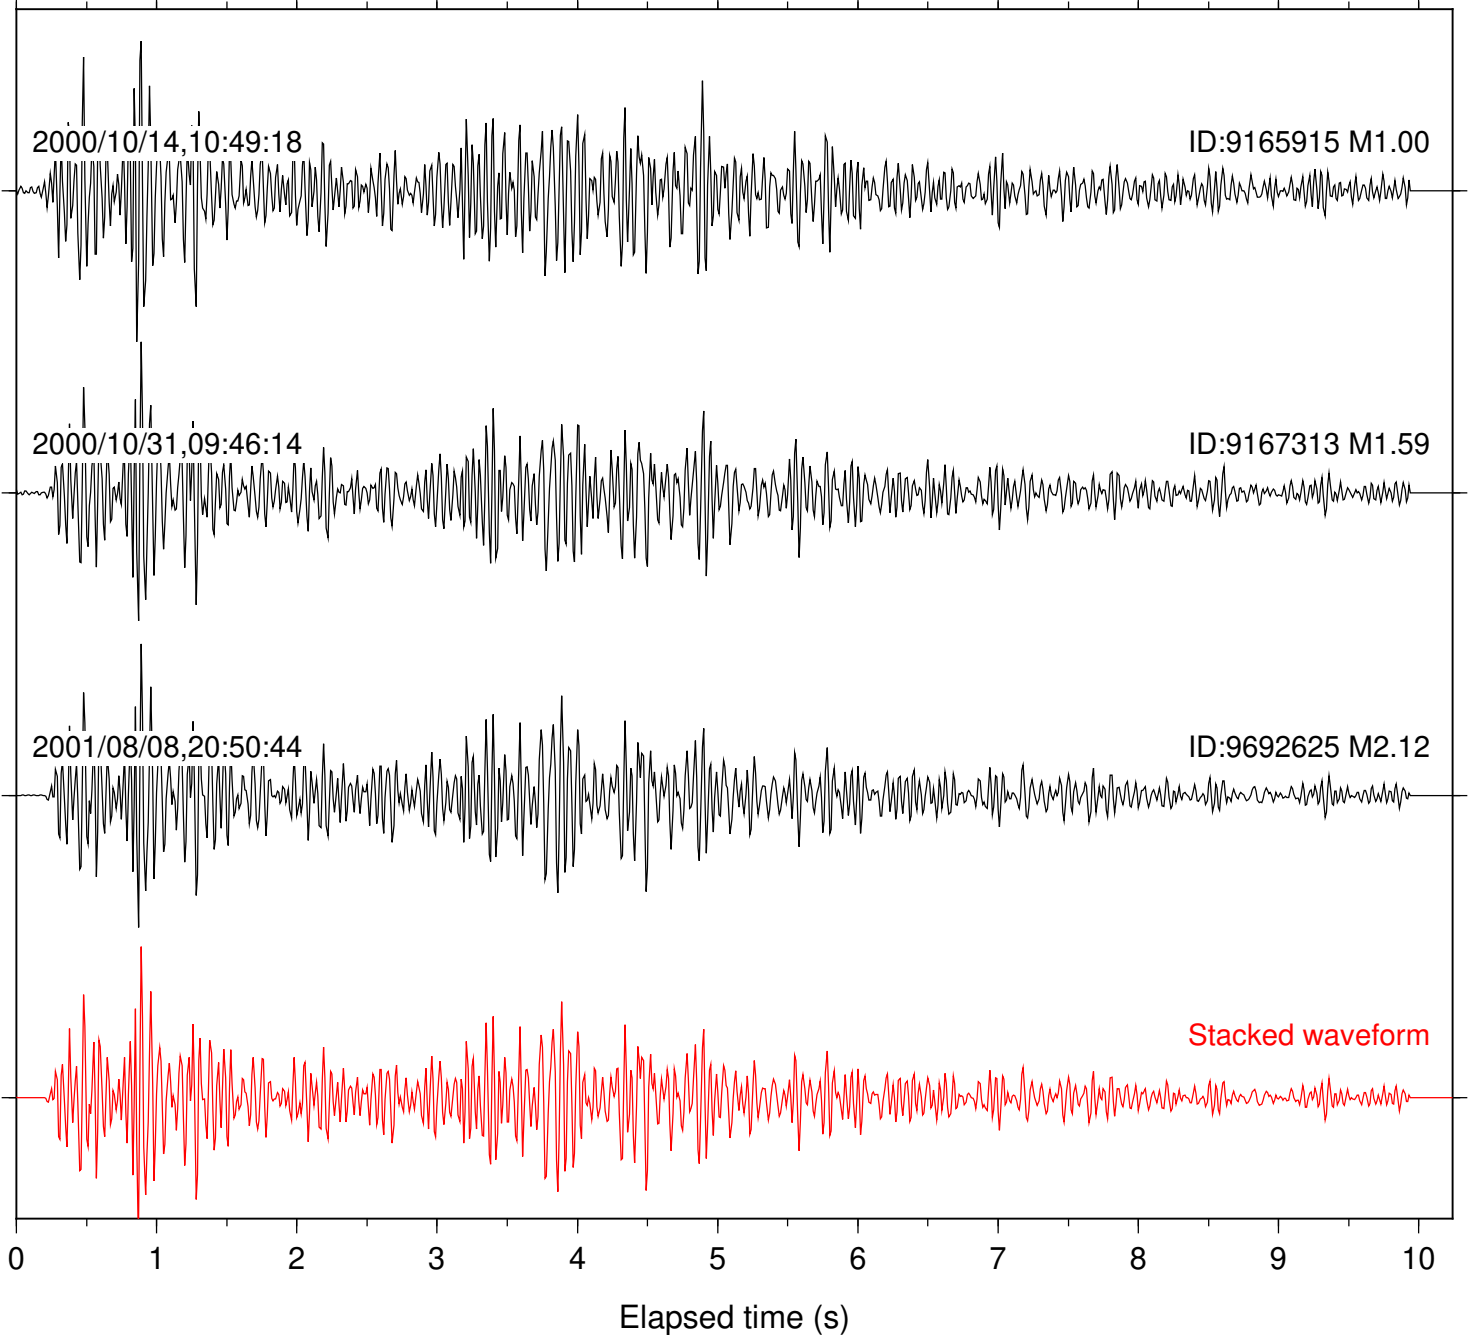

Station: BAC Com: EHZ

Focal depth: 13.13 km

Station: CRY Com: HHZ

Focal depth: 13.29 km

Station: DGR Com: HHZ

Focal depth: 13.13 km

Station: FRD Com: HHZ

Focal depth: 13.13 km

Station: HMT2 Com: HHZ

Focal depth: 13.13 km

Station: KNW Com: HHZ

Focal depth: 13.29 km

Station: OLY Com: EHZ

Focal depth: 13.29 km

Station: PFO Com: HHZ

Focal depth: 13.29 km

2000/10/31,09:46:11

ID:9167313 M1.59

2001/08/08,20:50:45

ID:9692625 M2.12

Stacked waveform

0 1 2 3 4 5 6 7 8 9 10
Elapsed time (s)

Station: PLM Com: HHZ

Focal depth: 13.29 km

Station: POB2 Com: HHZ

Focal depth: 13.13 km

Station: SND Com: HHZ

Focal depth: 13.13 km