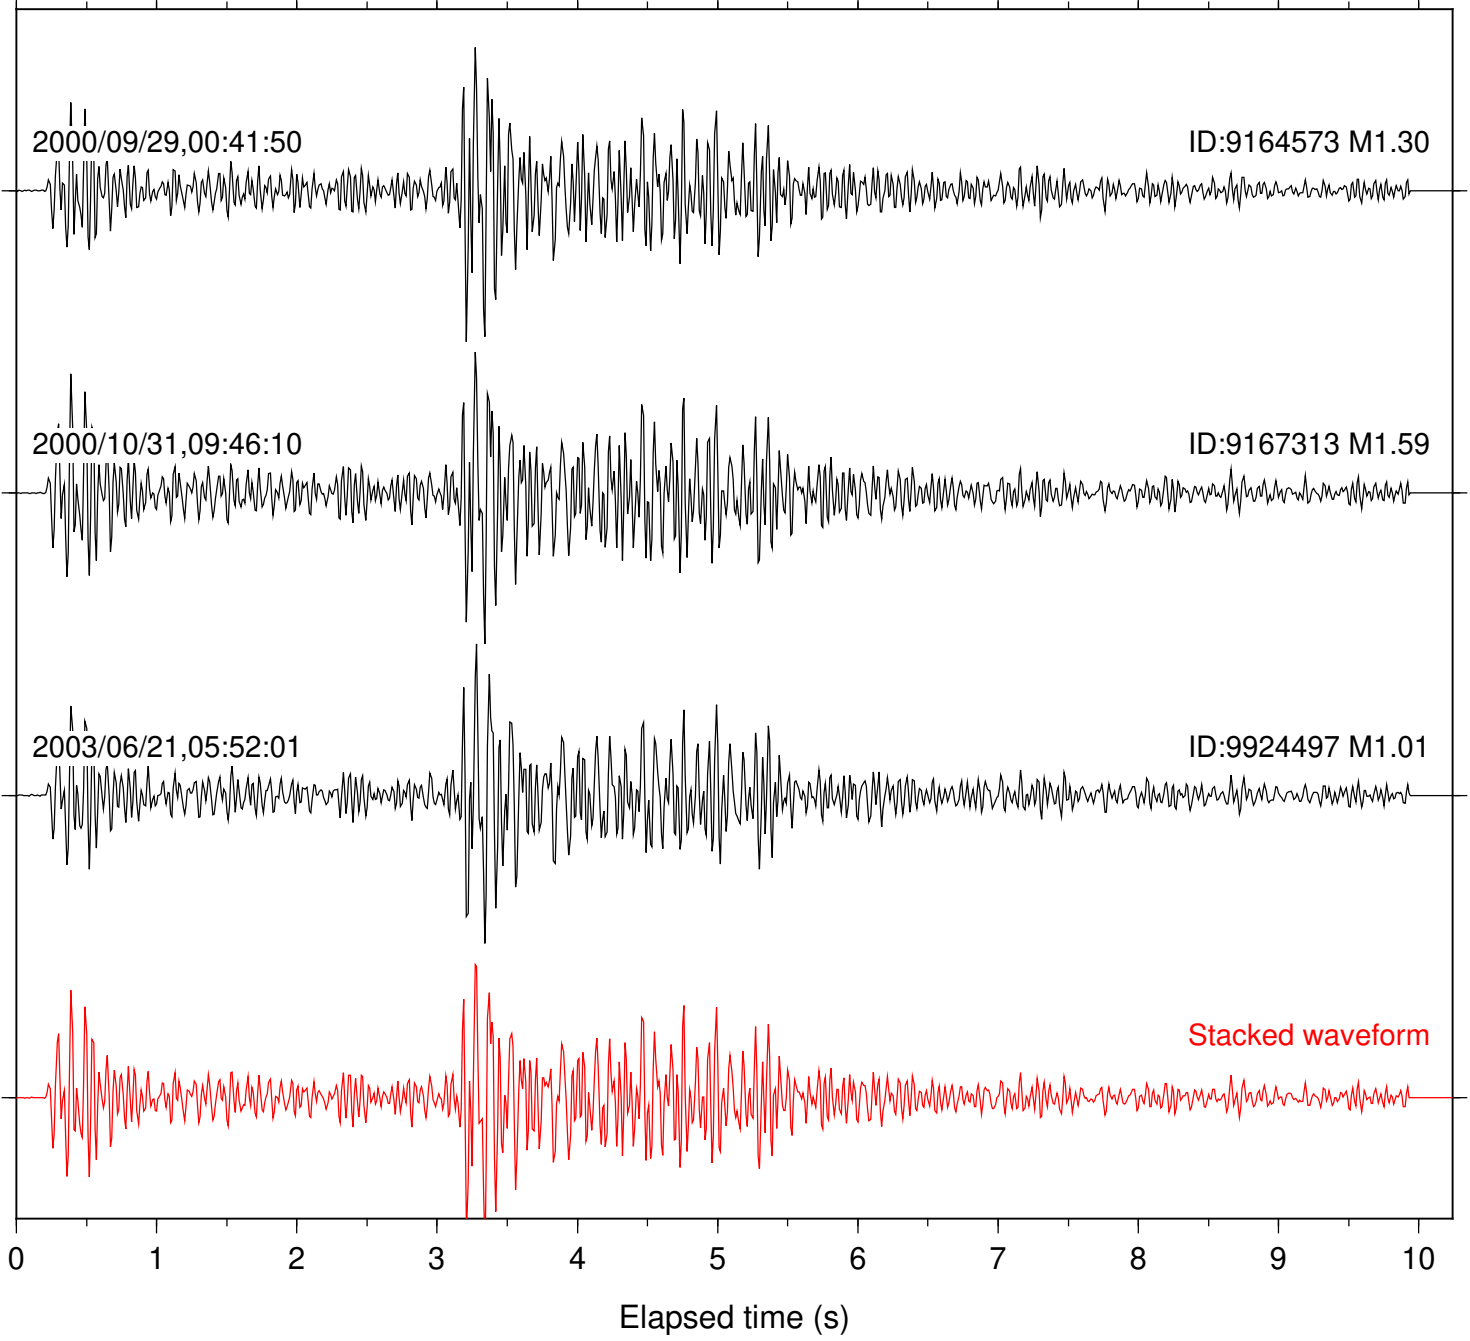

Station: BAC Com: EHZ

Focal depth: 13.13 km

Station: CRY Com: HHZ

Focal depth: 13.29 km

Station: DGR Com: HHZ

Focal depth: 13.13 km

Station: FRD Com: HHZ

Focal depth: 13.13 km

Station: HMT2 Com: HHZ

Focal depth: 13.13 km

Station: KNW Com: HHZ

Focal depth: 13.29 km

Station: OLY Com: EHZ

Focal depth: 13.29 km

Station: PFO Com: HHZ

Focal depth: 13.29 km

2000/10/31,09:46:11

ID:9167313 M1.59

2001/08/08,20:50:45

ID:9692625 M2.12

Stacked waveform

0 1 2 3 4 5 6 7 8 9 10
Elapsed time (s)

Station: PLM Com: HHZ

Focal depth: 13.29 km

Station: POB2 Com: HHZ

Focal depth: 13.13 km

Station: SND Com: HHZ

Focal depth: 13.13 km