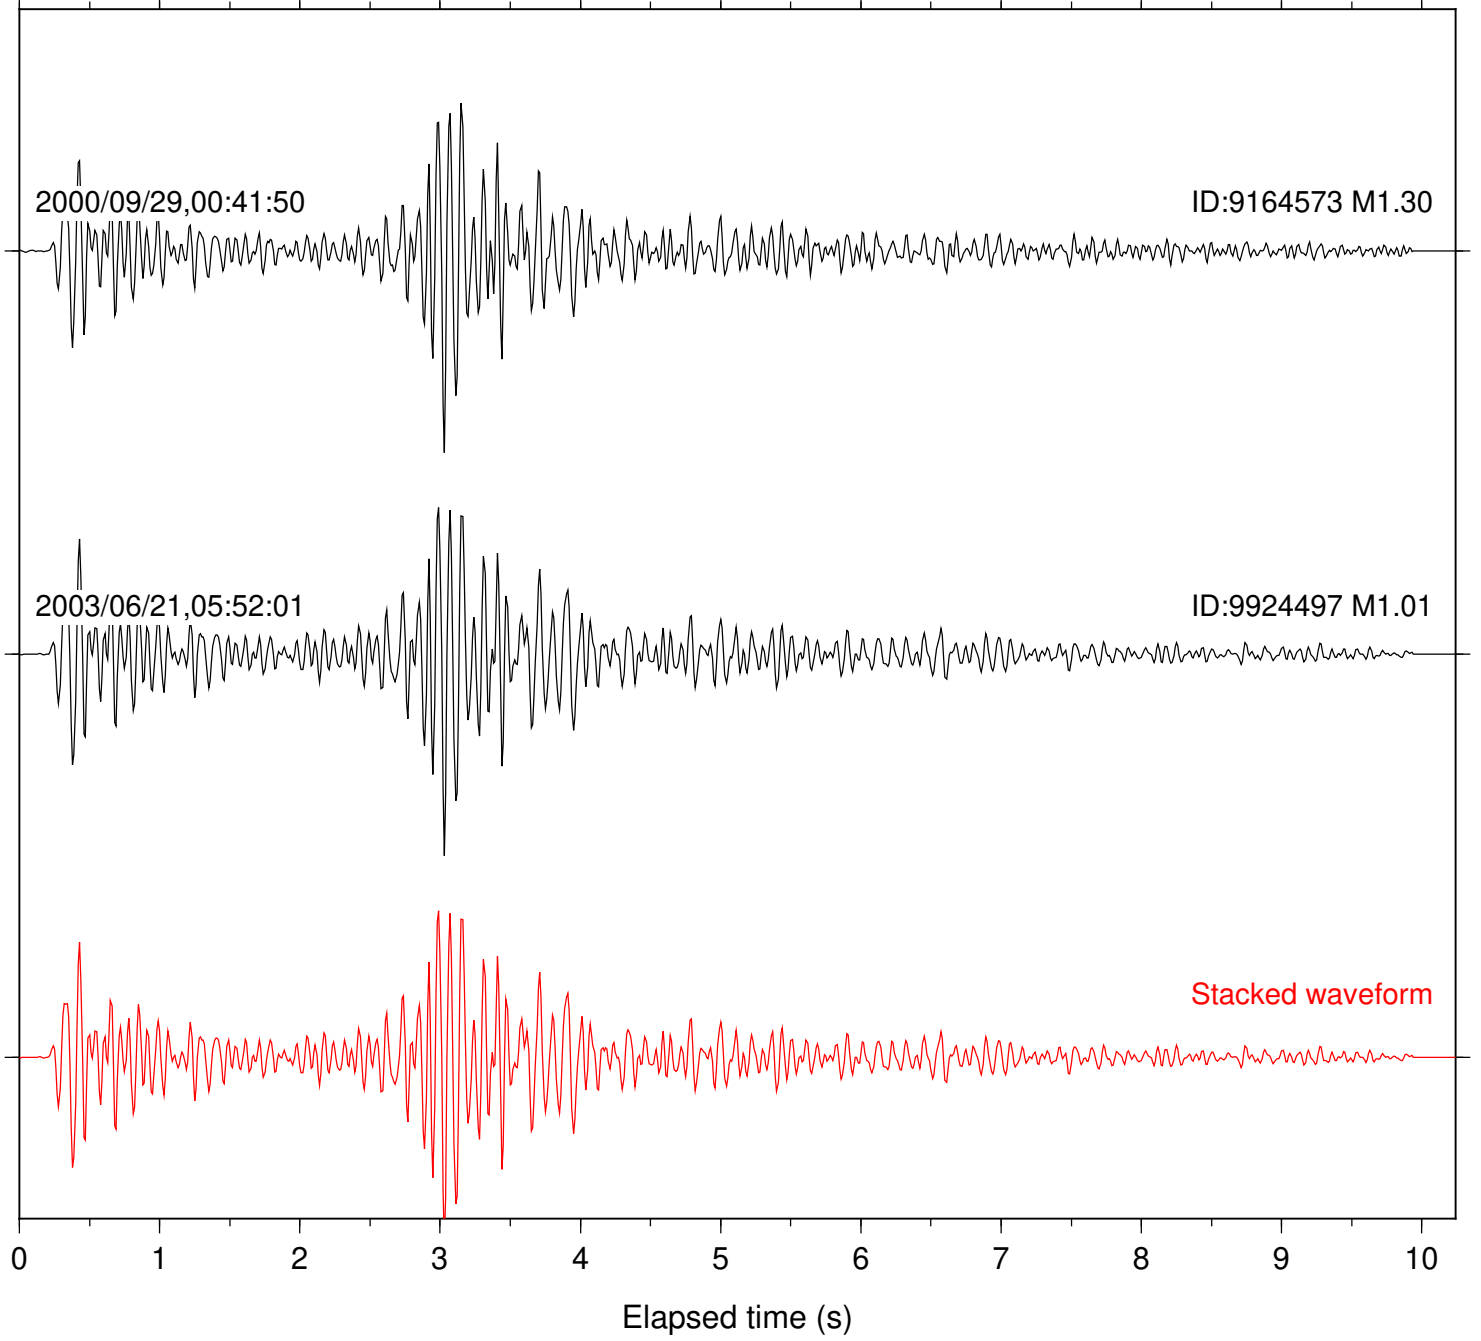

Station: BAC Com: EHZ

Focal depth: 13.13 km

Station: CRY Com: HHZ

Focal depth: 13.29 km

Station: DGR Com: HHZ

Focal depth: 13.13 km

Station: FRD Com: HHZ

Focal depth: 13.13 km

2000/10/31,09:46:11

ID:9167313 M1.59

2001/08/08,20:50:45

ID:9692625 M2.12

Stacked waveform

0 1 2 3 4 5 6 7 8 9 10
Elapsed time (s)

Station: PLM Com: HHZ

Focal depth: 13.29 km

Station: POB2 Com: HHZ

Focal depth: 13.13 km

Station: SND Com: HHZ

Focal depth: 13.13 km