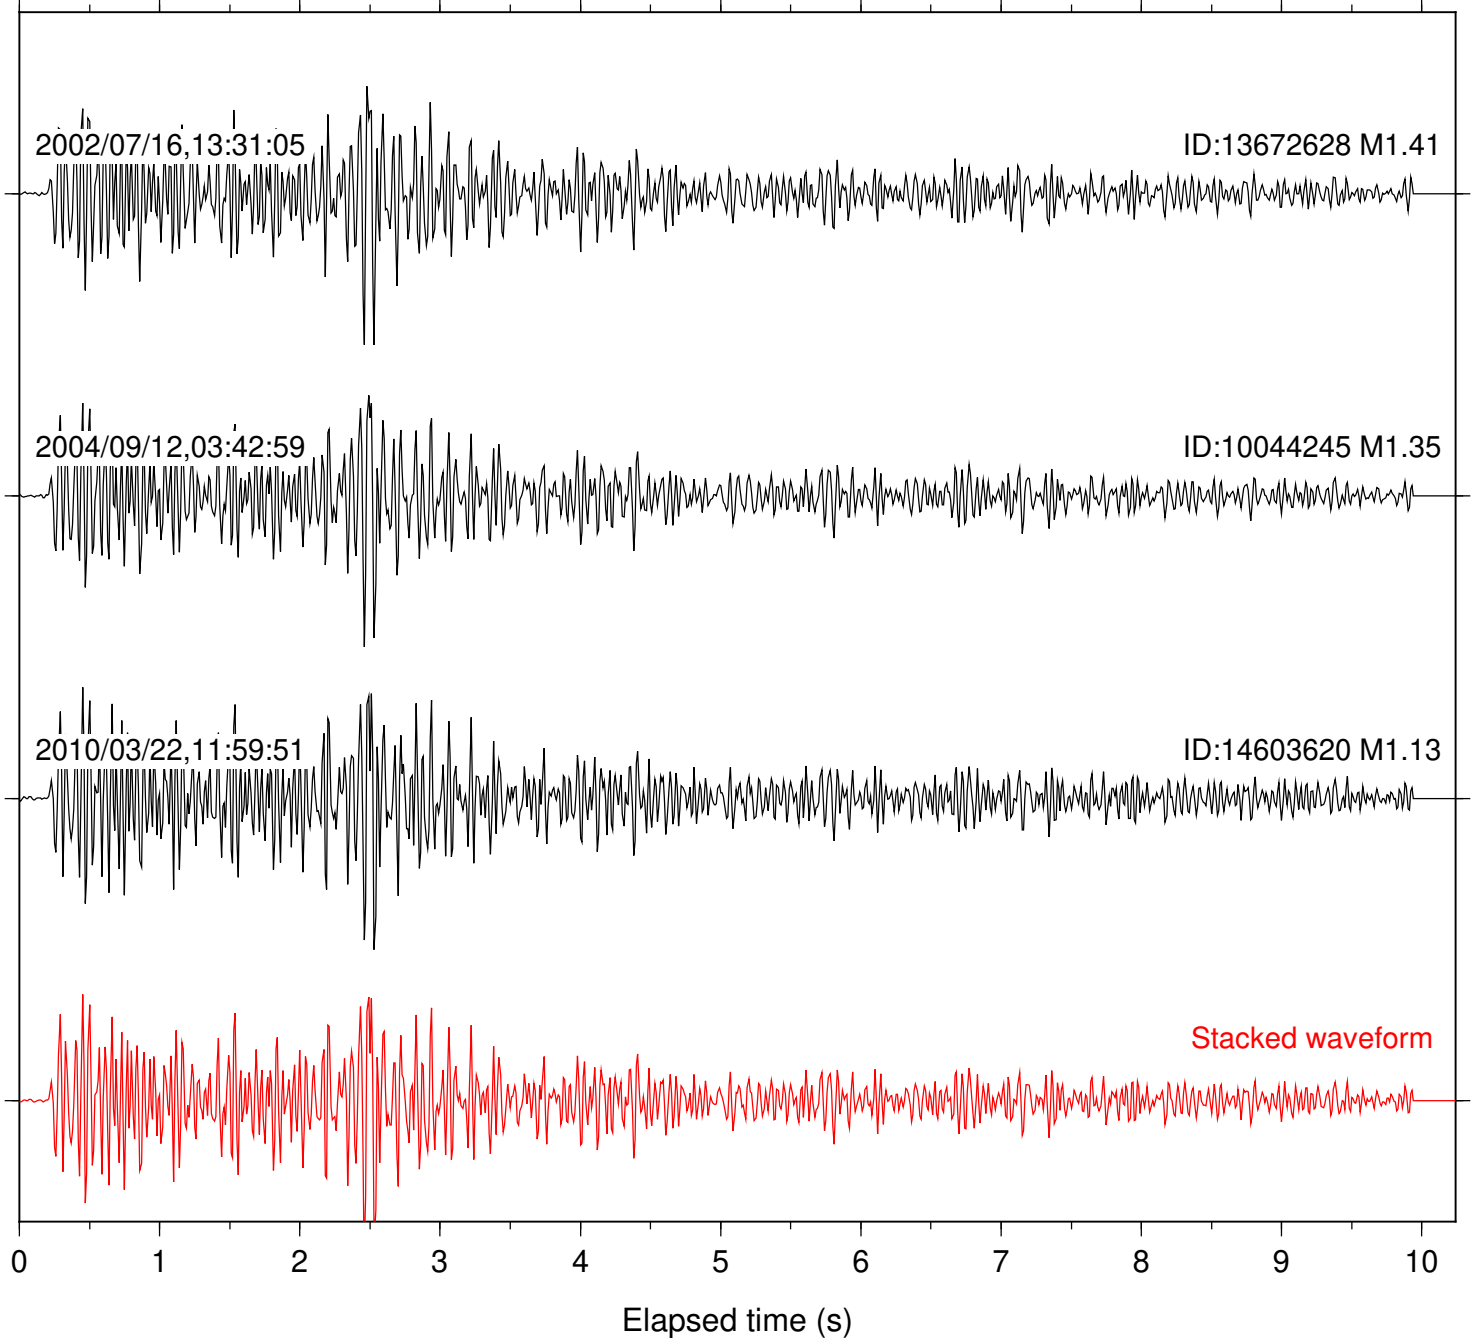

Station: AGA Com: HHZ

Focal depth: 14.34 km

Station: CRY Com: HHZ

Focal depth: 14.34 km

Station: FRD Com: HHZ

Focal depth: 14.30 km

Station: KNW Com: HHZ

Focal depth: 14.34 km

Station: LVA2 Com: HHZ

Focal depth: 14.34 km

Station: PFO Com: HHZ

Focal depth: 14.30 km

Station: PLM Com: HHZ

Focal depth: 14.34 km

Station: POB2 Com: HHZ

Focal depth: 14.39 km

Station: SND Com: HHZ

Focal depth: 14.34 km