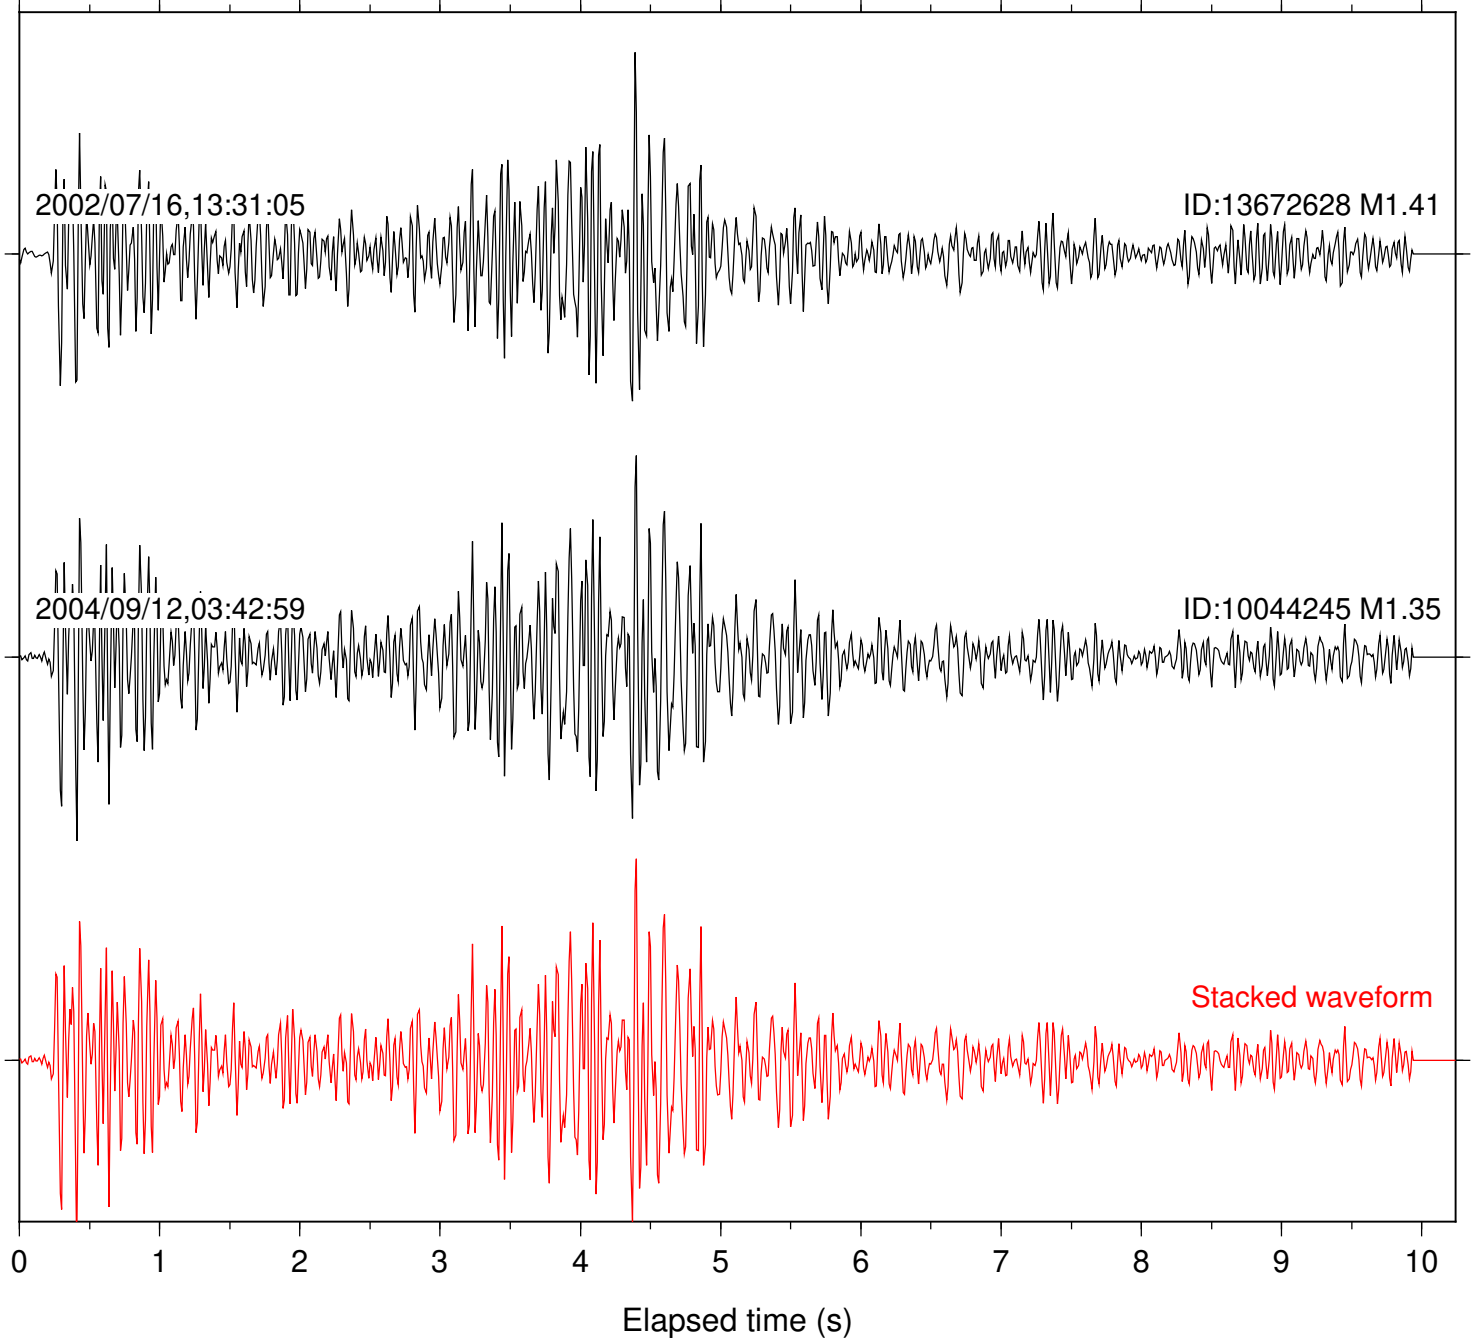

Station: AGA Com: HHZ

Focal depth: 14.34 km

Station: CRY Com: HHZ

Focal depth: 14.34 km

Station: FRD Com: HHZ

Focal depth: 14.30 km

Station: KNW Com: HHZ

Focal depth: 14.34 km

Station: LVA2 Com: HHZ

Focal depth: 14.34 km

Station: PFO Com: HHZ

Focal depth: 14.30 km

Station: PLM Com: HHZ

Focal depth: 14.34 km

Station: POB2 Com: HHZ

Focal depth: 14.39 km

Station: SND Com: HHZ

Focal depth: 14.34 km