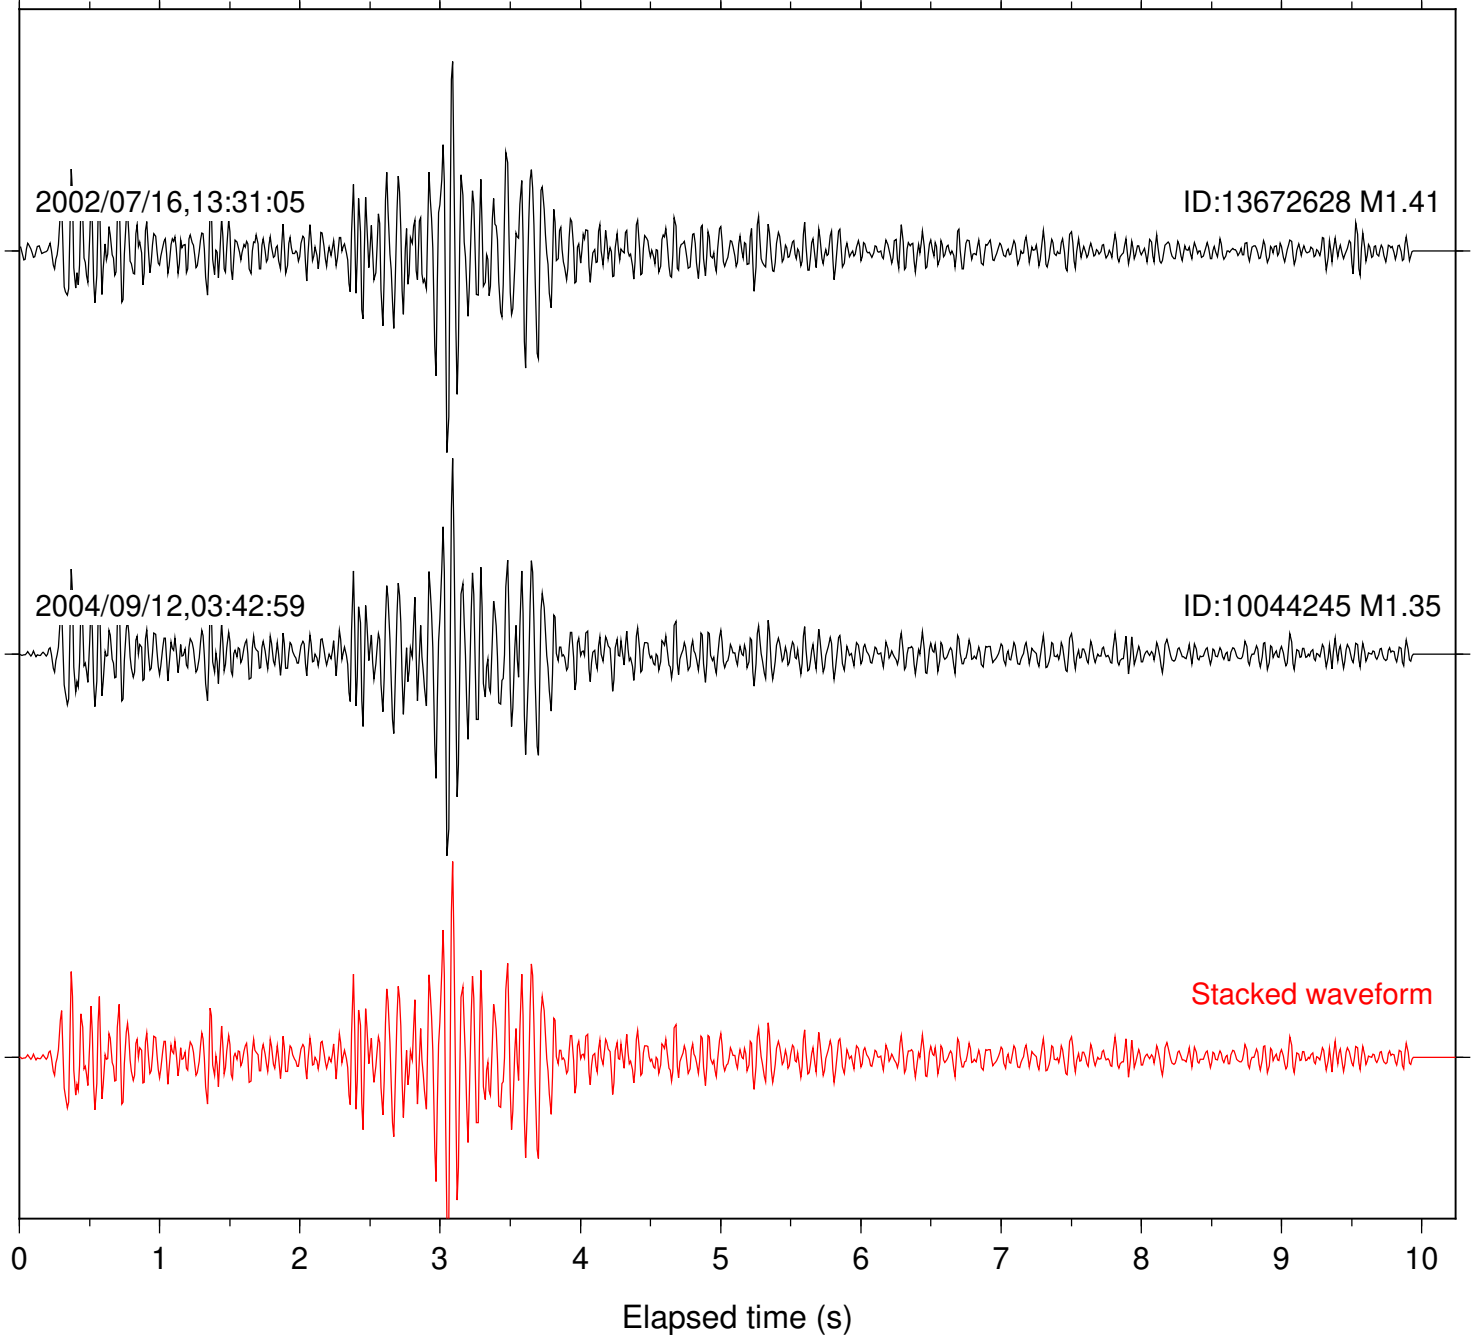

Station: AGA Com: HHZ

Focal depth: 14.34 km

Station: CRY Com: HHZ

Focal depth: 14.34 km

Station: FRD Com: HHZ

Focal depth: 14.30 km

Station: KNW Com: HHZ

Focal depth: 14.34 km

Station: LVA2 Com: HHZ

Focal depth: 14.34 km

Station: PFO Com: HHZ

Focal depth: 14.30 km

Station: PLM Com: HHZ

Focal depth: 14.34 km

Station: POB2 Com: HHZ

Focal depth: 14.39 km

Station: SND Com: HHZ

Focal depth: 14.34 km