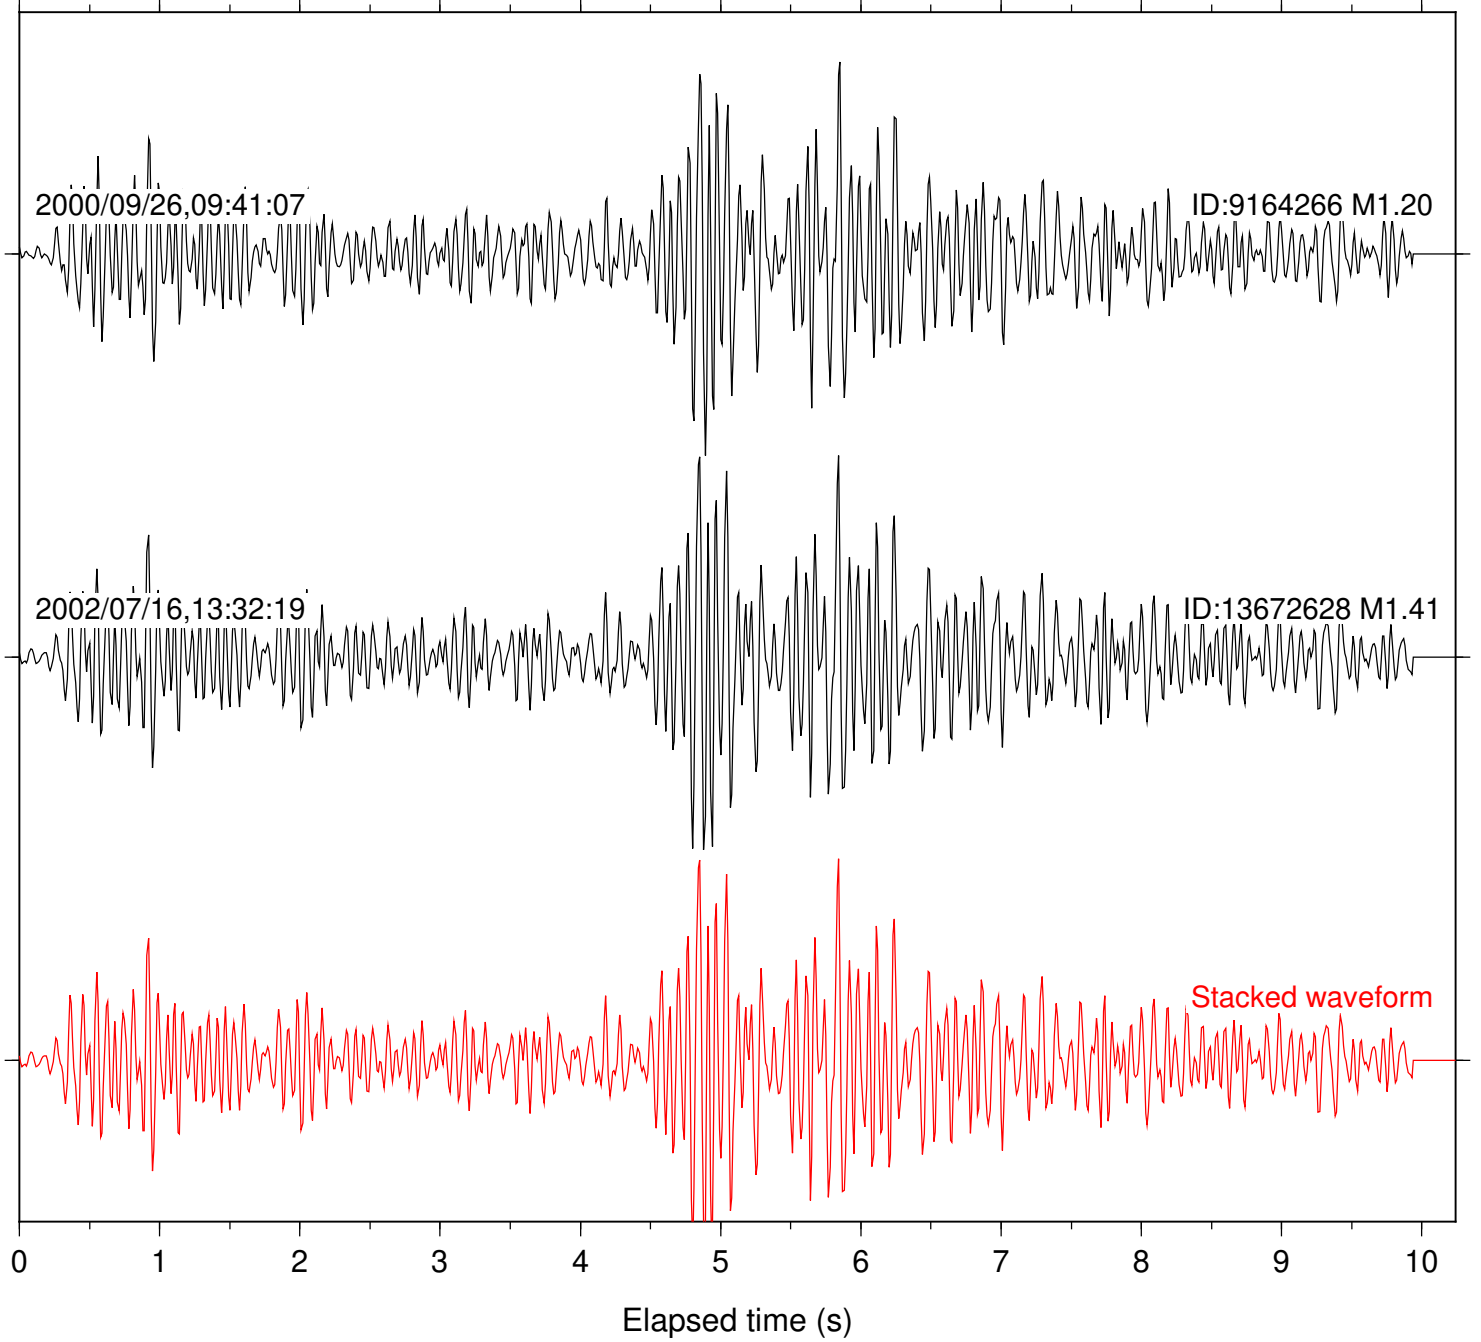

Station: AGA Com: HHZ

Focal depth: 14.34 km

Station: CRY Com: HHZ

Focal depth: 14.34 km

Station: FRD Com: HHZ

Focal depth: 14.30 km

Station: KNW Com: HHZ

Focal depth: 14.34 km

Station: LVA2 Com: HHZ

Focal depth: 14.34 km

Station: PFO Com: HHZ

Focal depth: 14.30 km

Station: PLM Com: HHZ

Focal depth: 14.34 km

Station: POB2 Com: HHZ

Focal depth: 14.39 km

Station: SND Com: HHZ

Focal depth: 14.34 km