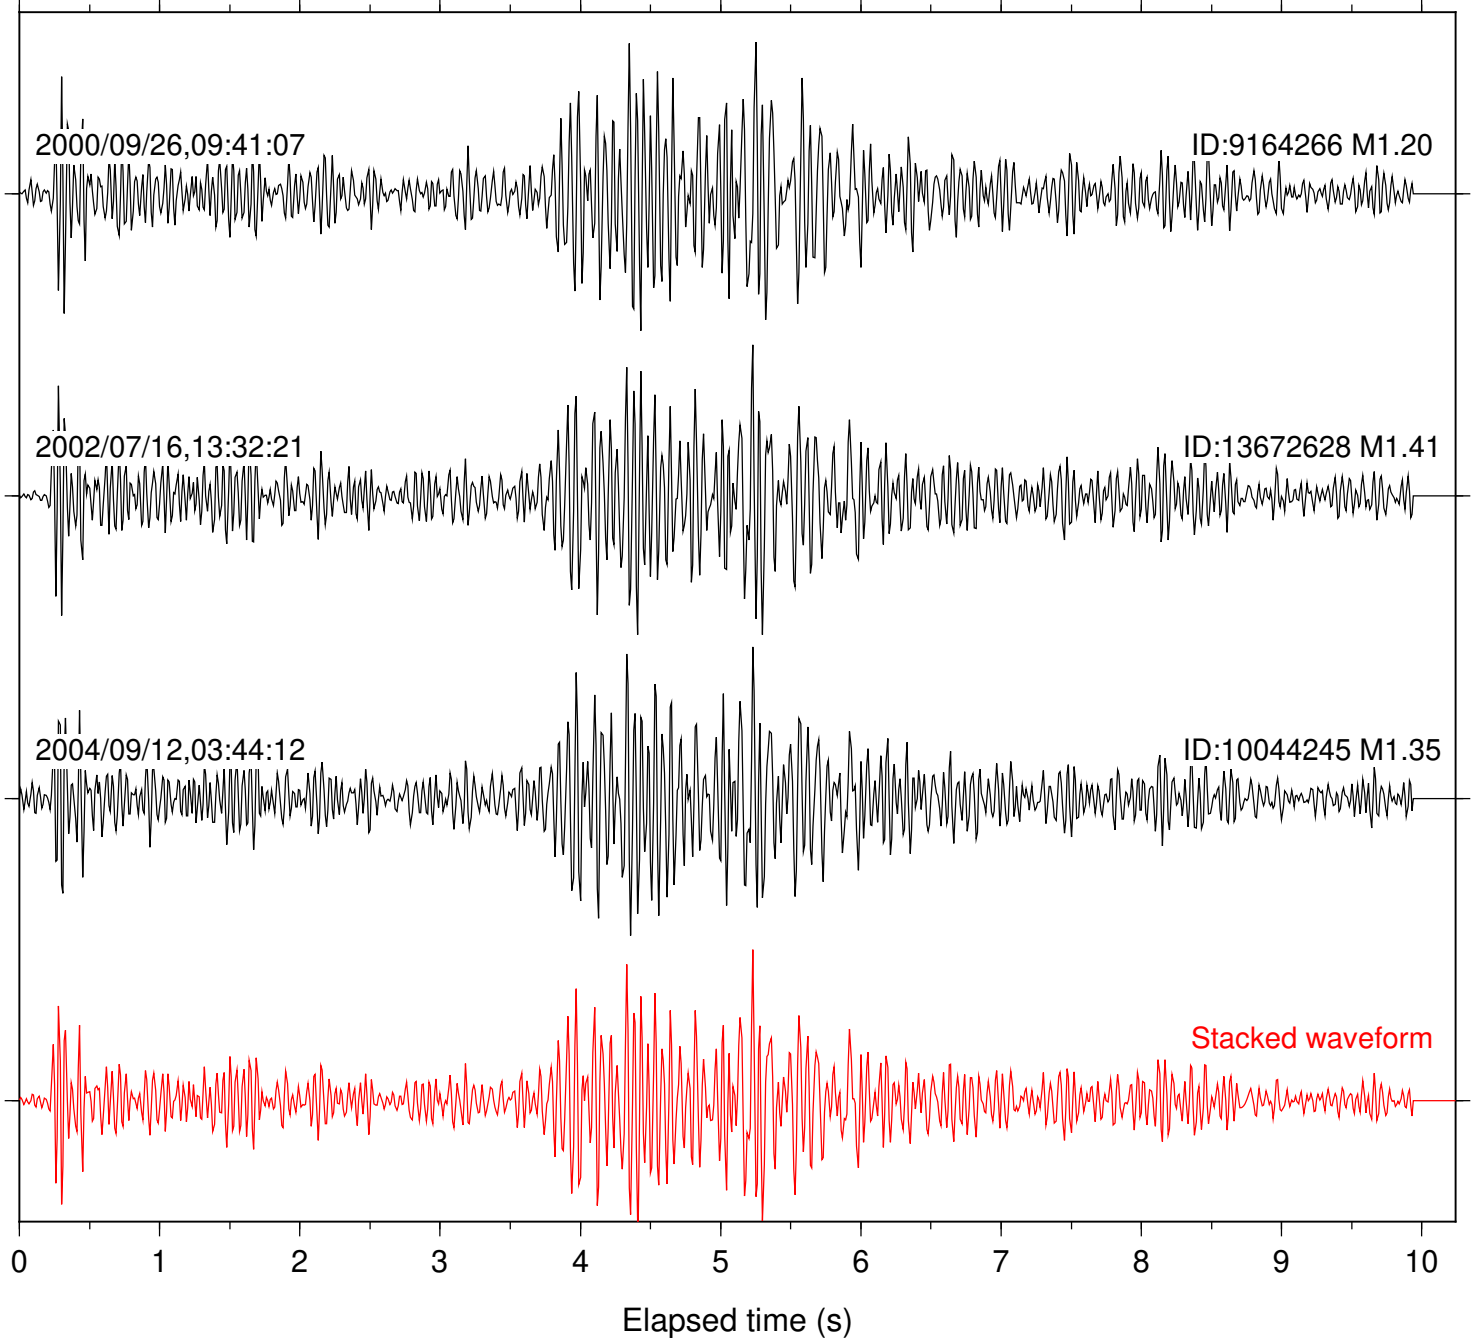

Station: AGA Com: HHZ

Focal depth: 14.34 km

Station: CRY Com: HHZ

Focal depth: 14.34 km

Station: FRD Com: HHZ

Focal depth: 14.30 km

Station: KNW Com: HHZ

Focal depth: 14.34 km

Station: LVA2 Com: HHZ

Focal depth: 14.34 km

Station: PFO Com: HHZ

Focal depth: 14.30 km

Station: PLM Com: HHZ

Focal depth: 14.34 km

Station: POB2 Com: HHZ

Focal depth: 14.39 km

Station: SND Com: HHZ

Focal depth: 14.34 km