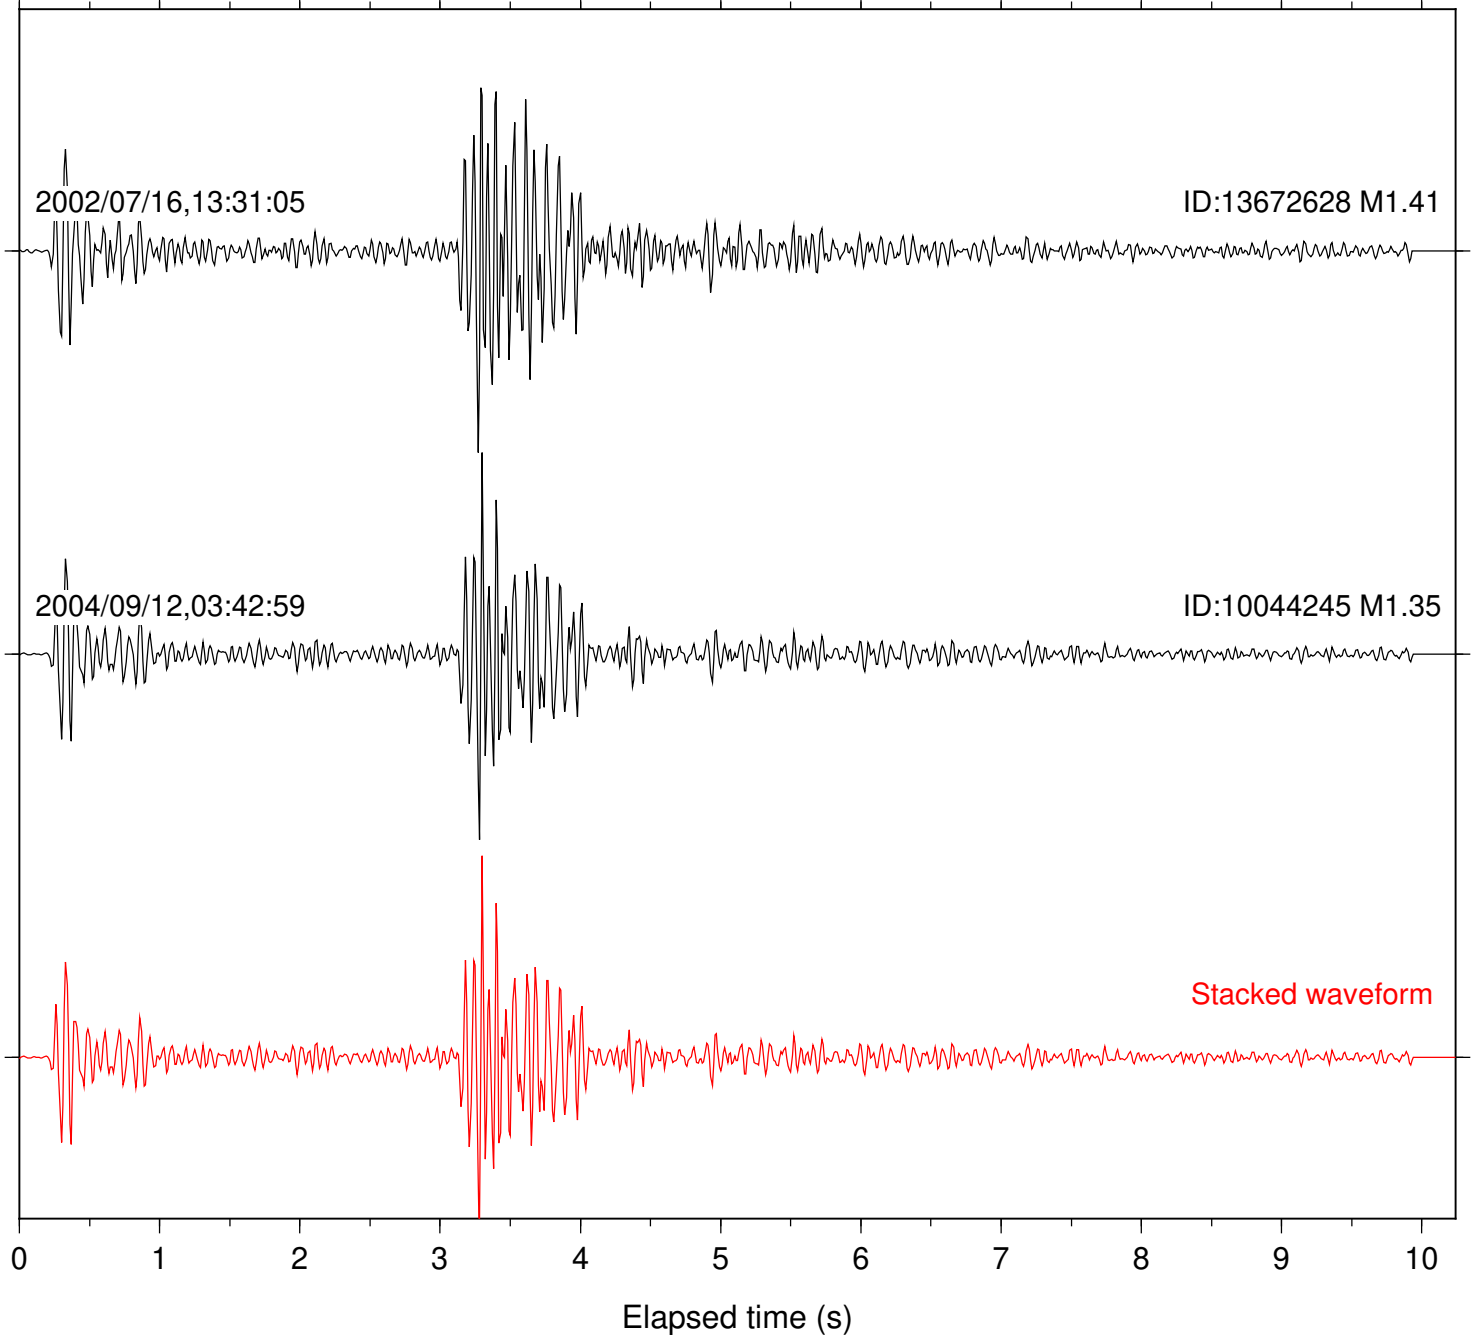

Station: AGA Com: HHZ

Focal depth: 14.34 km

Station: CRY Com: HHZ

Focal depth: 14.34 km

Station: FRD Com: HHZ

Focal depth: 14.30 km

Station: KNW Com: HHZ

Focal depth: 14.34 km

Station: LVA2 Com: HHZ

Focal depth: 14.34 km

Station: PFO Com: HHZ

Focal depth: 14.30 km

Station: PLM Com: HHZ

Focal depth: 14.34 km

Station: POB2 Com: HHZ

Focal depth: 14.39 km

Station: SND Com: HHZ

Focal depth: 14.34 km