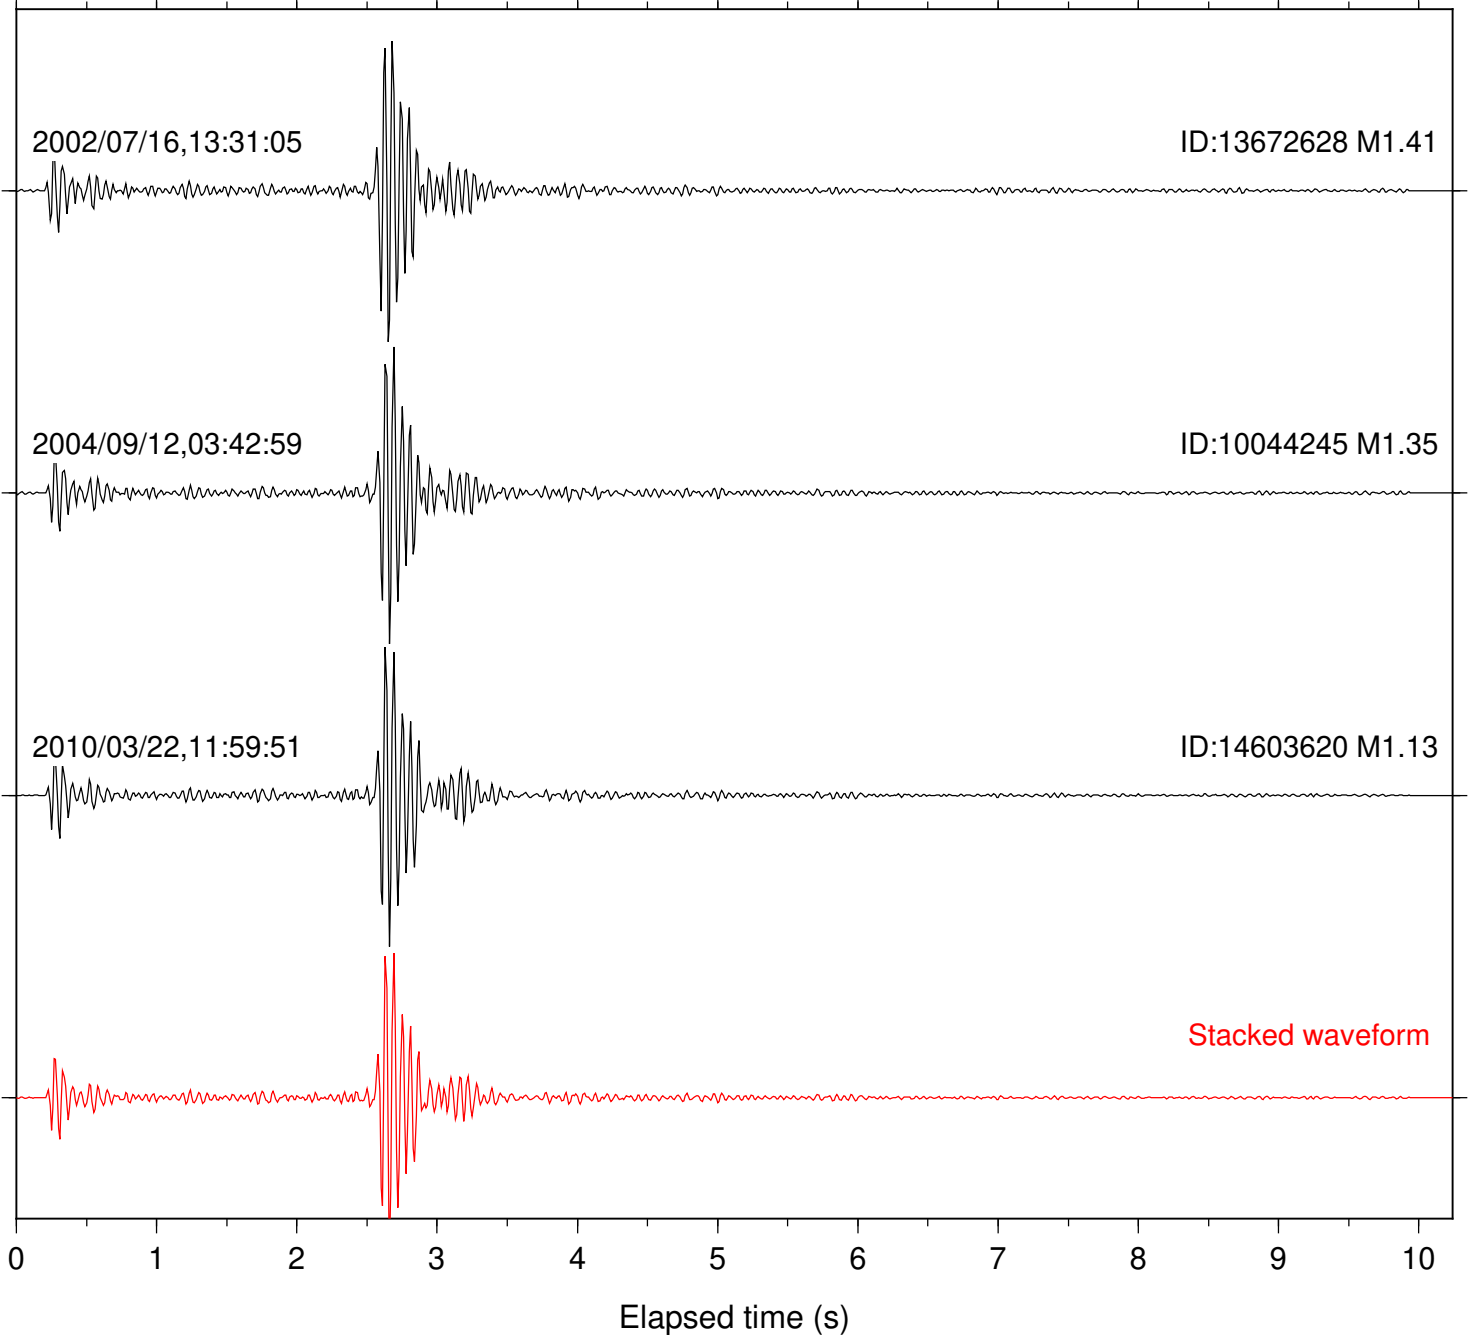

Station: AGA Com: HHZ

Focal depth: 14.34 km

Station: CRY Com: HHZ

Focal depth: 14.34 km

Station: FRD Com: HHZ

Focal depth: 14.30 km

Station: KNW Com: HHZ

Focal depth: 14.34 km

Station: LVA2 Com: HHZ

Focal depth: 14.34 km

Station: PFO Com: HHZ

Focal depth: 14.30 km

Station: PLM Com: HHZ

Focal depth: 14.34 km

Station: POB2 Com: HHZ

Focal depth: 14.39 km

Station: SND Com: HHZ

Focal depth: 14.34 km