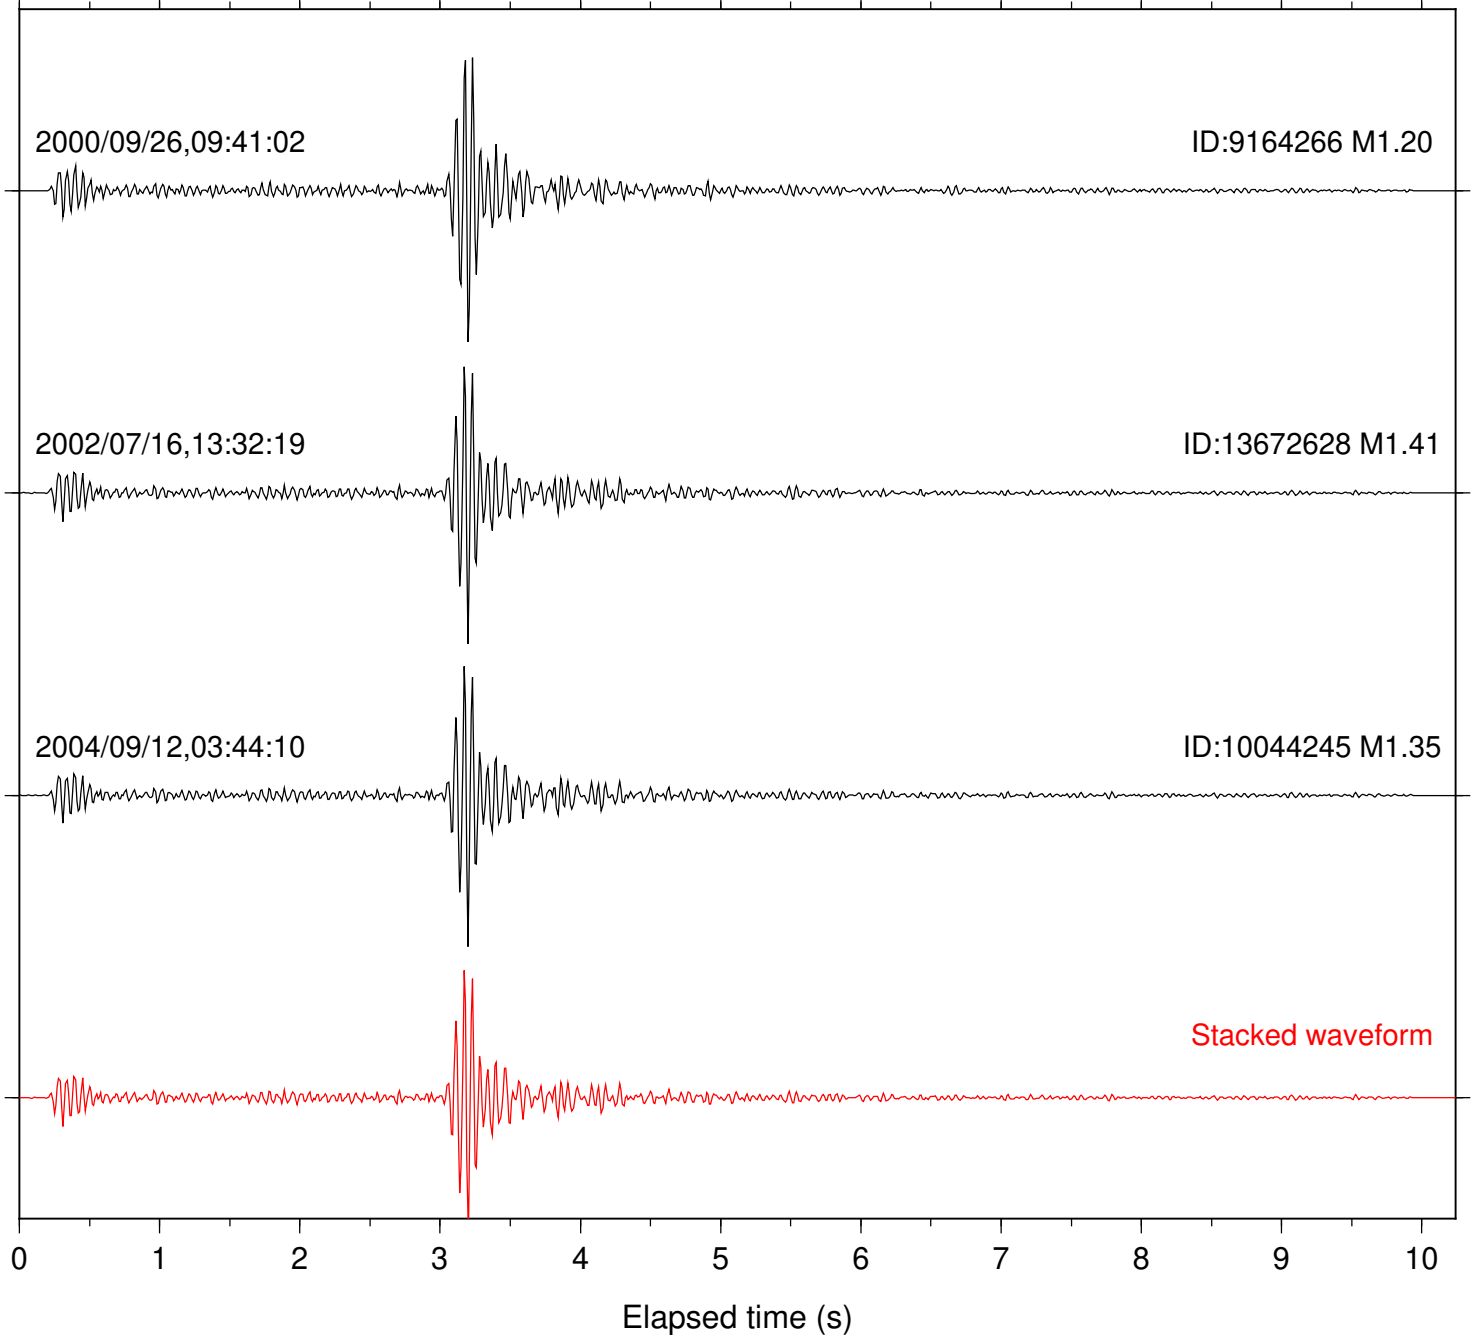

Station: AGA Com: HHZ

Focal depth: 14.34 km

Station: CRY Com: HHZ

Focal depth: 14.34 km

Station: FRD Com: HHZ

Focal depth: 14.30 km

Station: KNW Com: HHZ

Focal depth: 14.34 km

Station: LVA2 Com: HHZ

Focal depth: 14.34 km

Station: PFO Com: HHZ

Focal depth: 14.30 km

Station: PLM Com: HHZ

Focal depth: 14.34 km

Station: POB2 Com: HHZ

Focal depth: 14.39 km

Station: SND Com: HHZ

Focal depth: 14.34 km