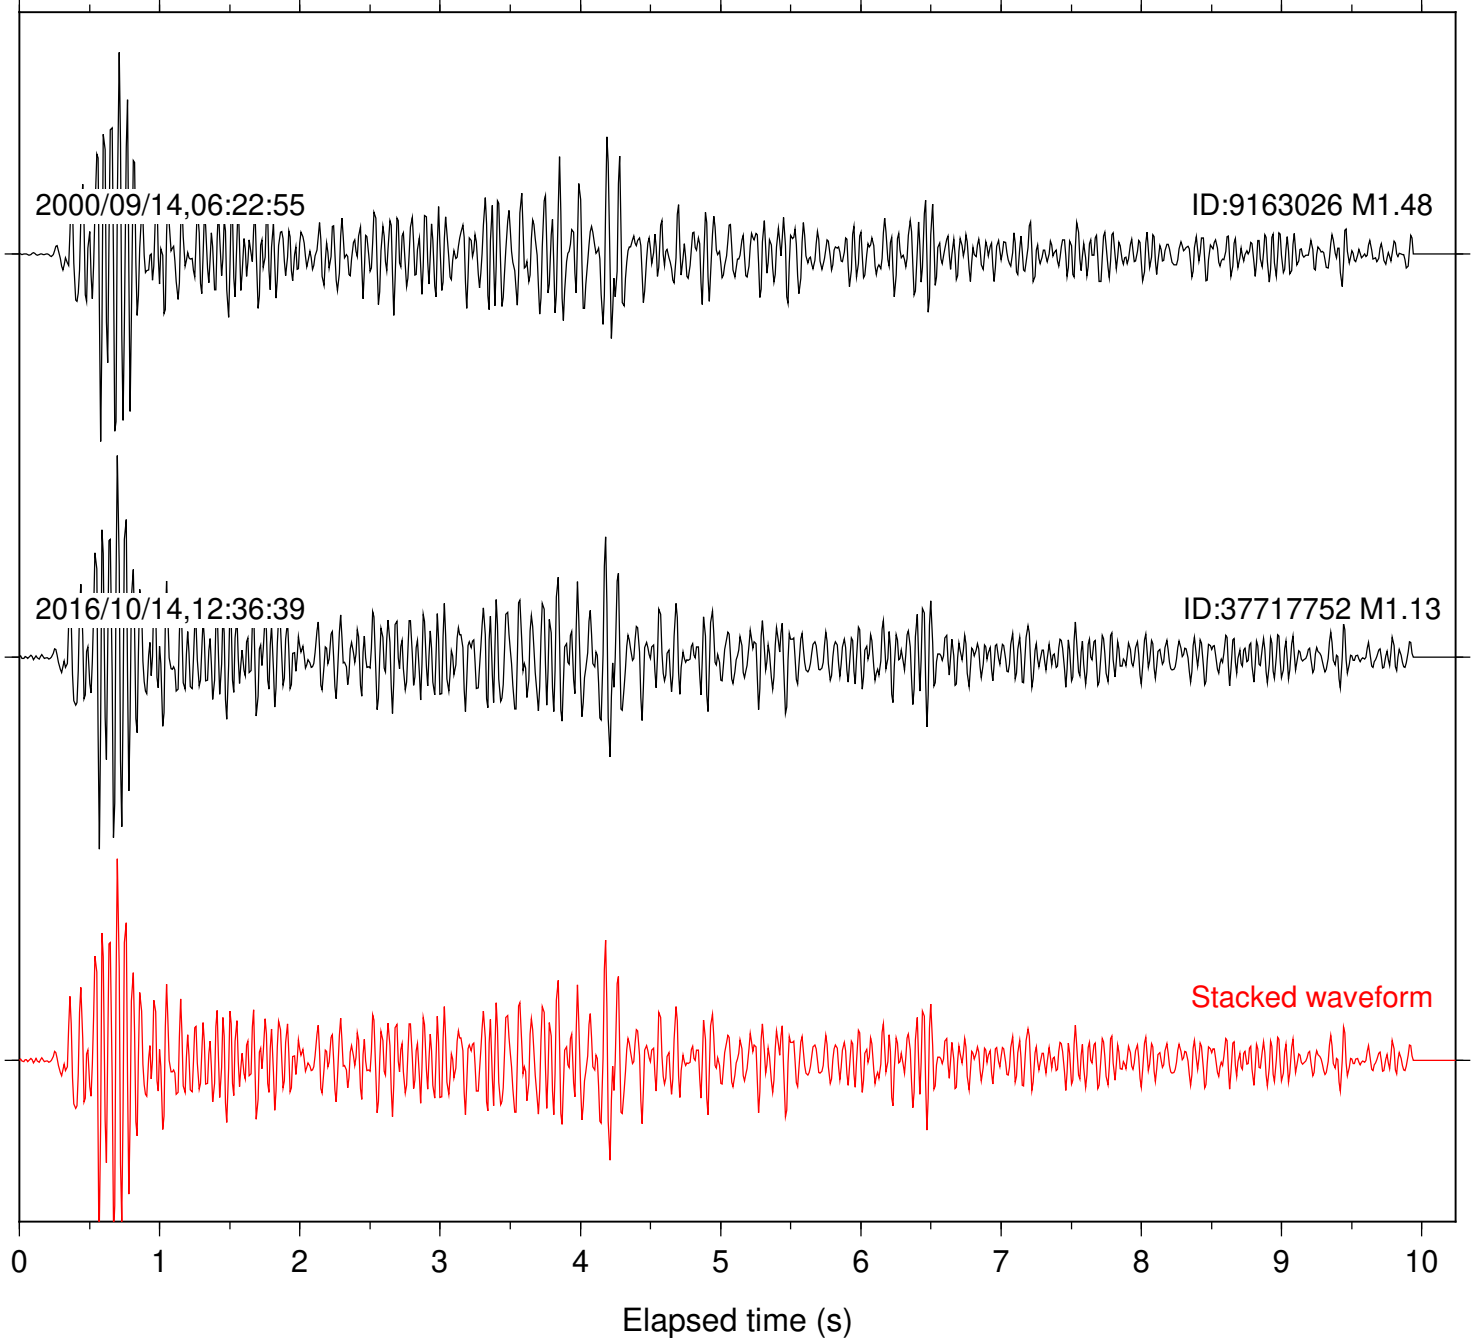

Station: CRY Com: HHZ

Focal depth: 14.05 km

Station: FRD Com: HHZ

Focal depth: 14.05 km

2000/09/14,06:22:53

ID:9163026 M1.48

2016/10/14,12:36:39

ID:37717752 M1.13

Stacked waveform

Station: KNW Com: HHZ

Focal depth: 14.05 km

Station: LVA2 Com: HHZ

Focal depth: 14.05 km

Station: PFO Com: HHZ

Focal depth: 14.05 km