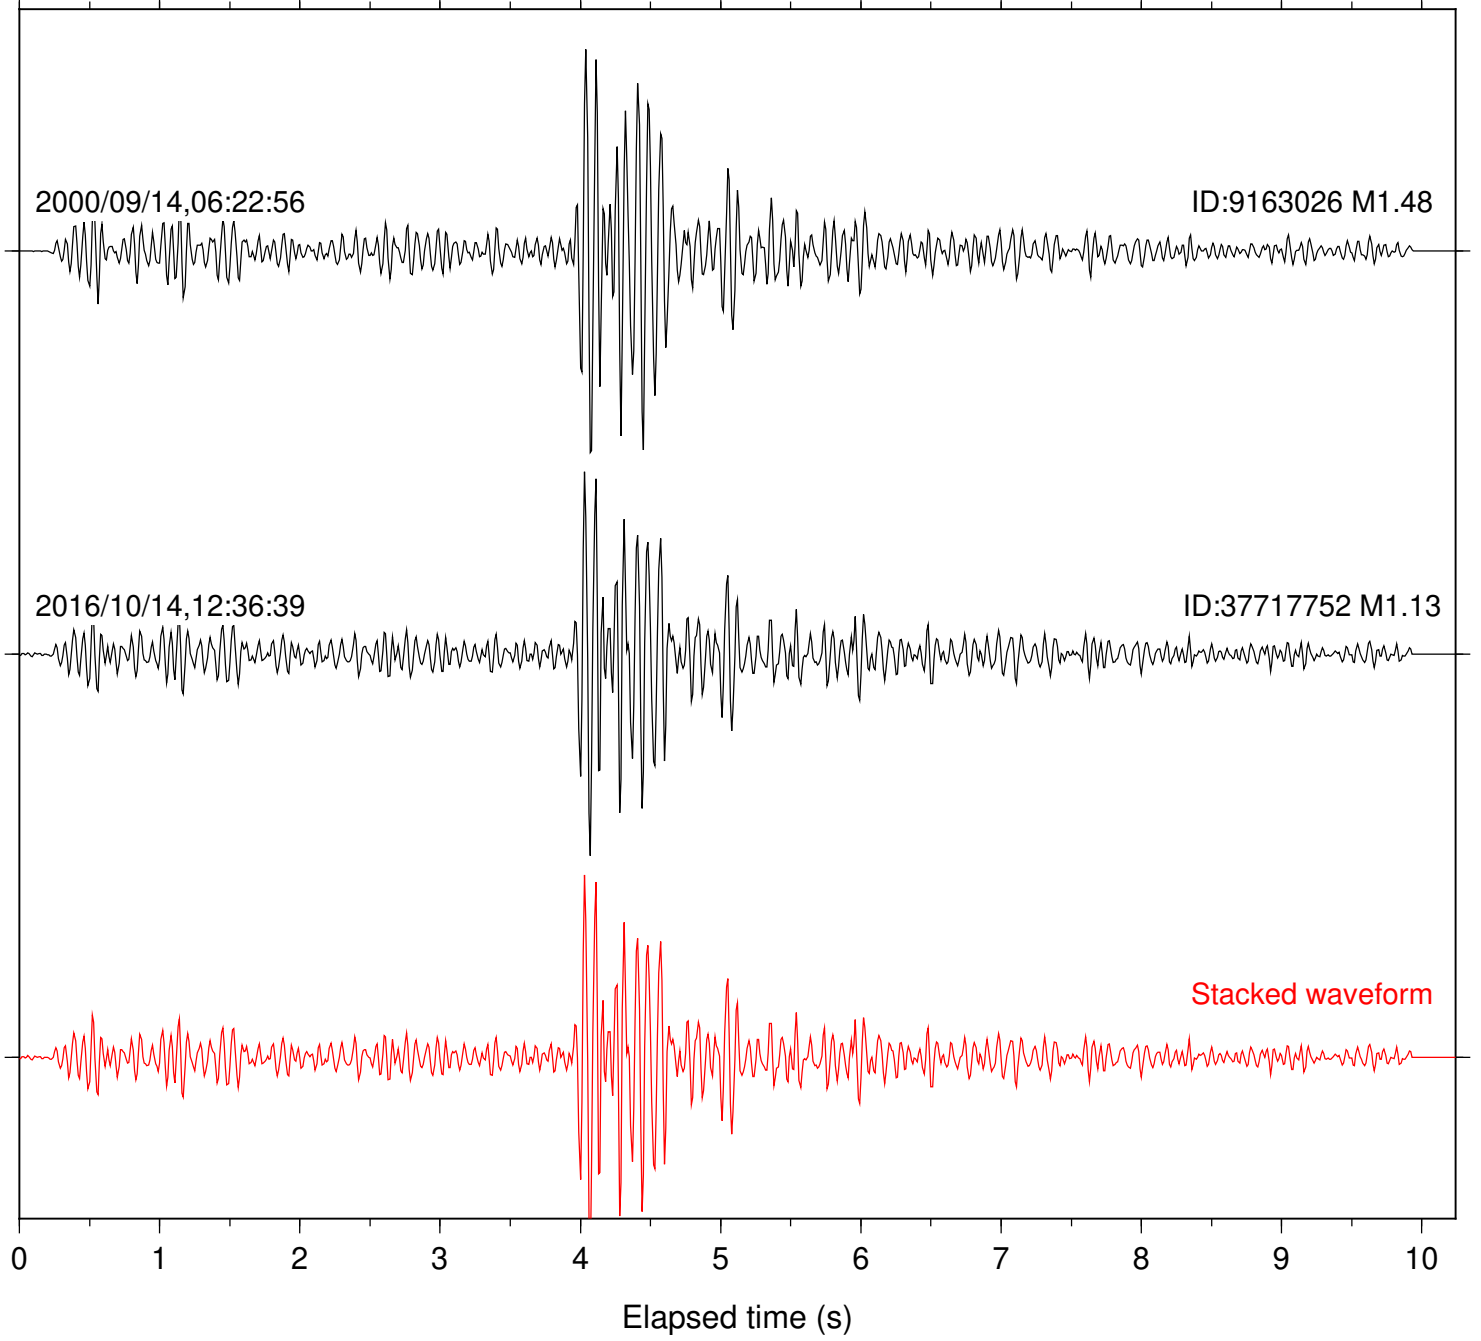

Station: CRY Com: HHZ

Focal depth: 14.05 km

Station: FRD Com: HHZ

Focal depth: 14.05 km

2000/09/14,06:22:53

ID:9163026 M1.48

2016/10/14,12:36:39

ID:37717752 M1.13

Stacked waveform

Station: KNW Com: HHZ

Focal depth: 14.05 km

Station: LVA2 Com: HHZ

Focal depth: 14.05 km

Station: PFO Com: HHZ

Focal depth: 14.05 km