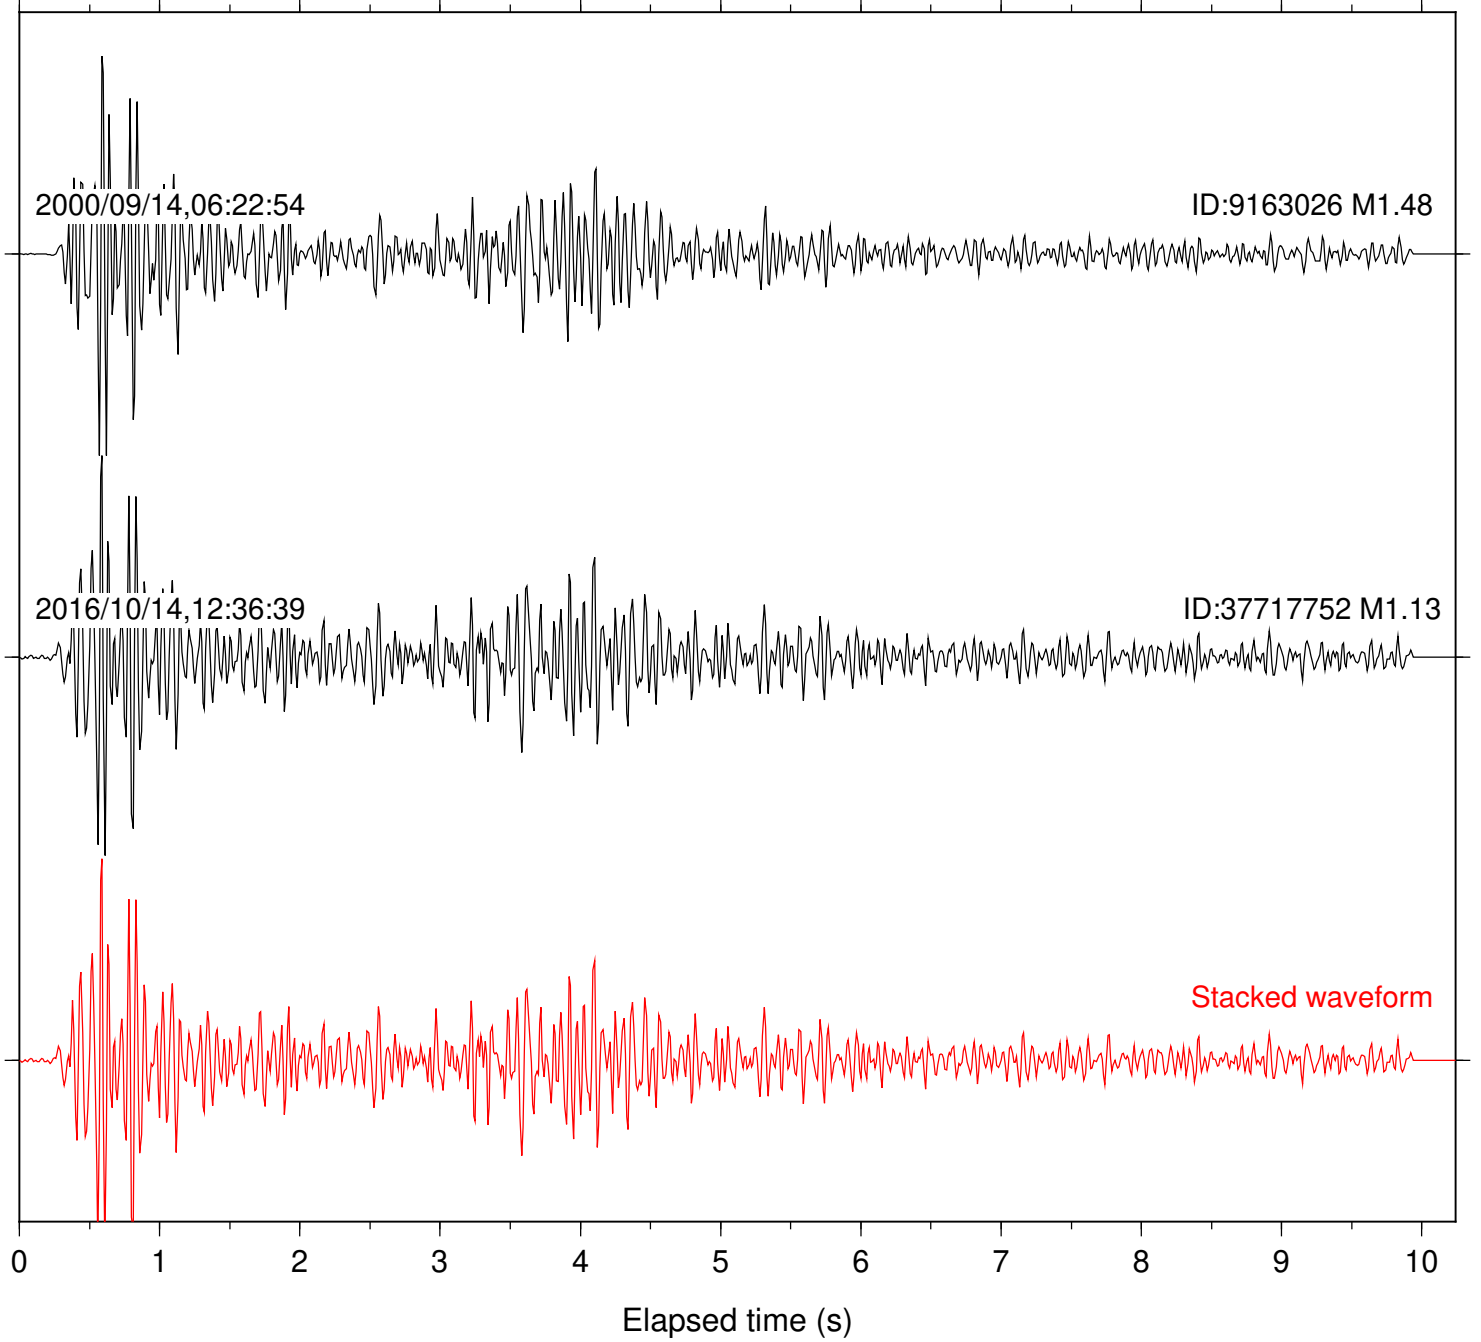

Station: CRY Com: HHZ

Focal depth: 14.05 km

Station: FRD Com: HHZ

Focal depth: 14.05 km

2000/09/14,06:22:53

ID:9163026 M1.48

2016/10/14,12:36:39

ID:37717752 M1.13

Stacked waveform

Station: KNW Com: HHZ

Focal depth: 14.05 km

Station: LVA2 Com: HHZ

Focal depth: 14.05 km

Station: PFO Com: HHZ

Focal depth: 14.05 km