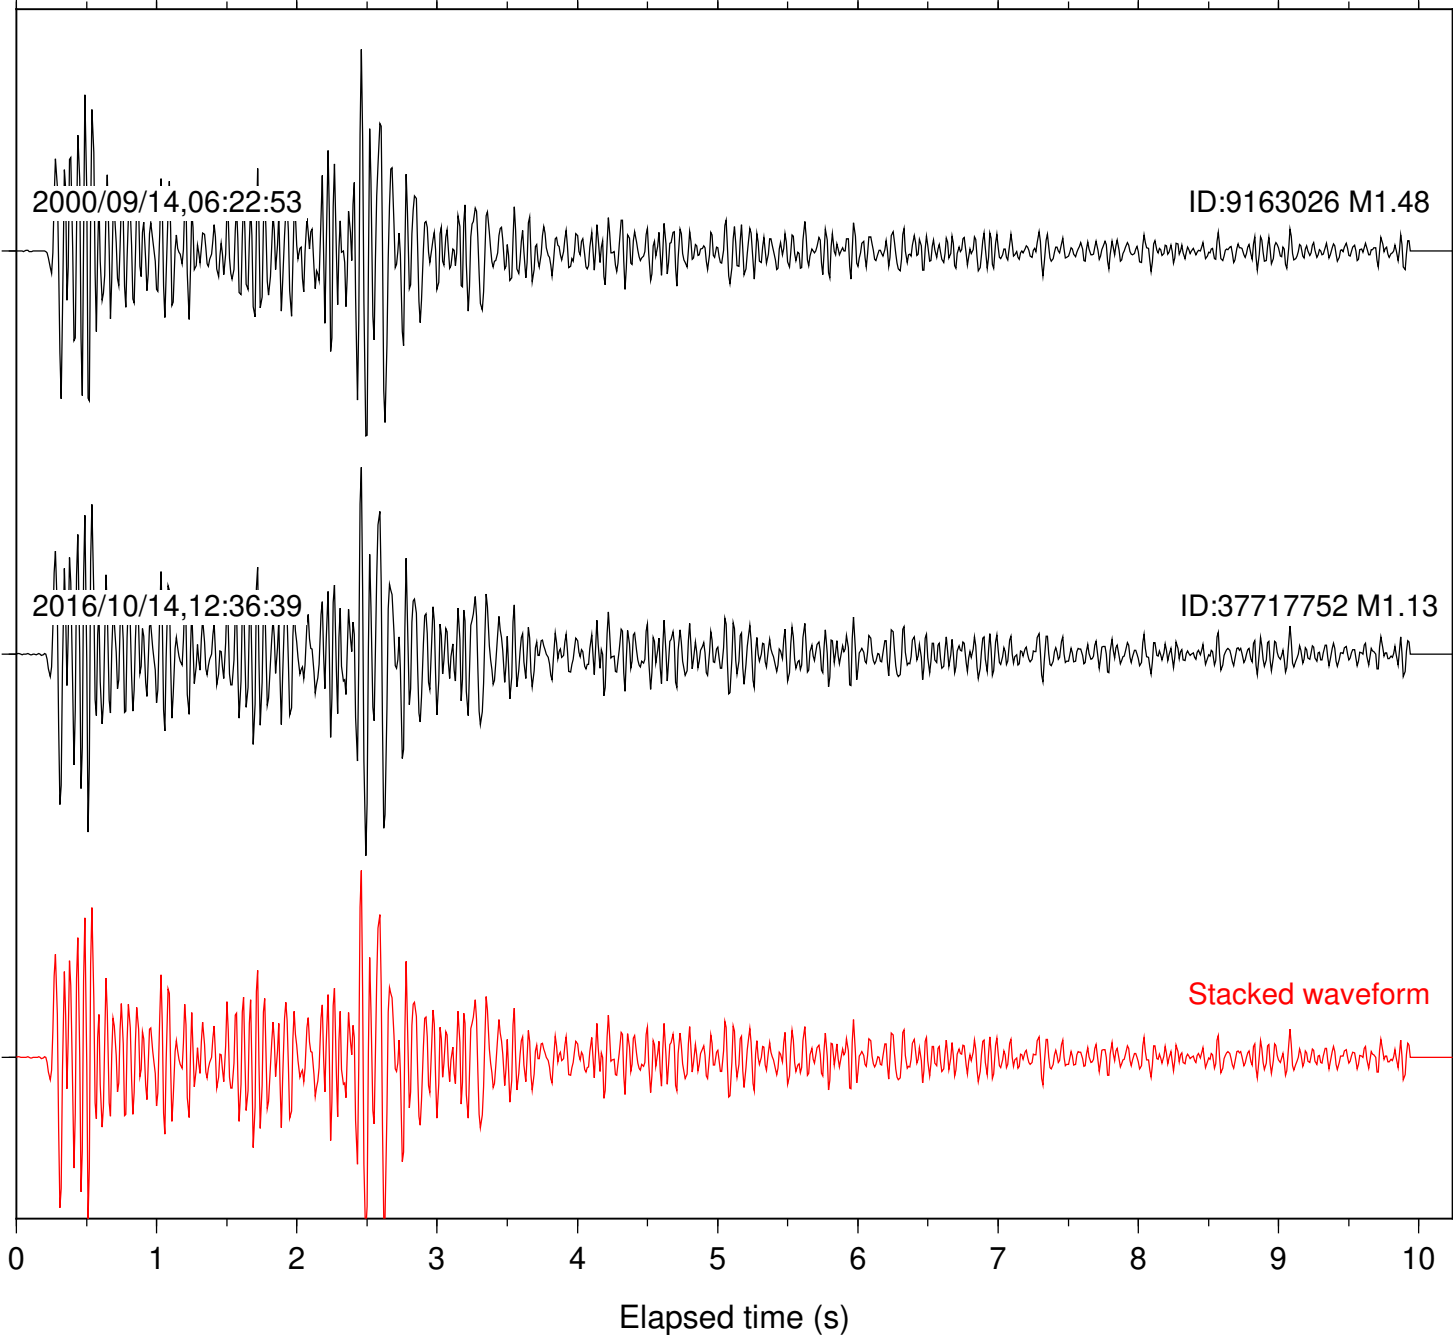

Station: CRY Com: HHZ

Focal depth: 14.05 km

Station: FRD Com: HHZ

Focal depth: 14.05 km

2000/09/14,06:22:53

ID:9163026 M1.48

2016/10/14,12:36:39

ID:37717752 M1.13

Stacked waveform

Station: KNW Com: HHZ

Focal depth: 14.05 km

Station: LVA2 Com: HHZ

Focal depth: 14.05 km

Station: PFO Com: HHZ

Focal depth: 14.05 km