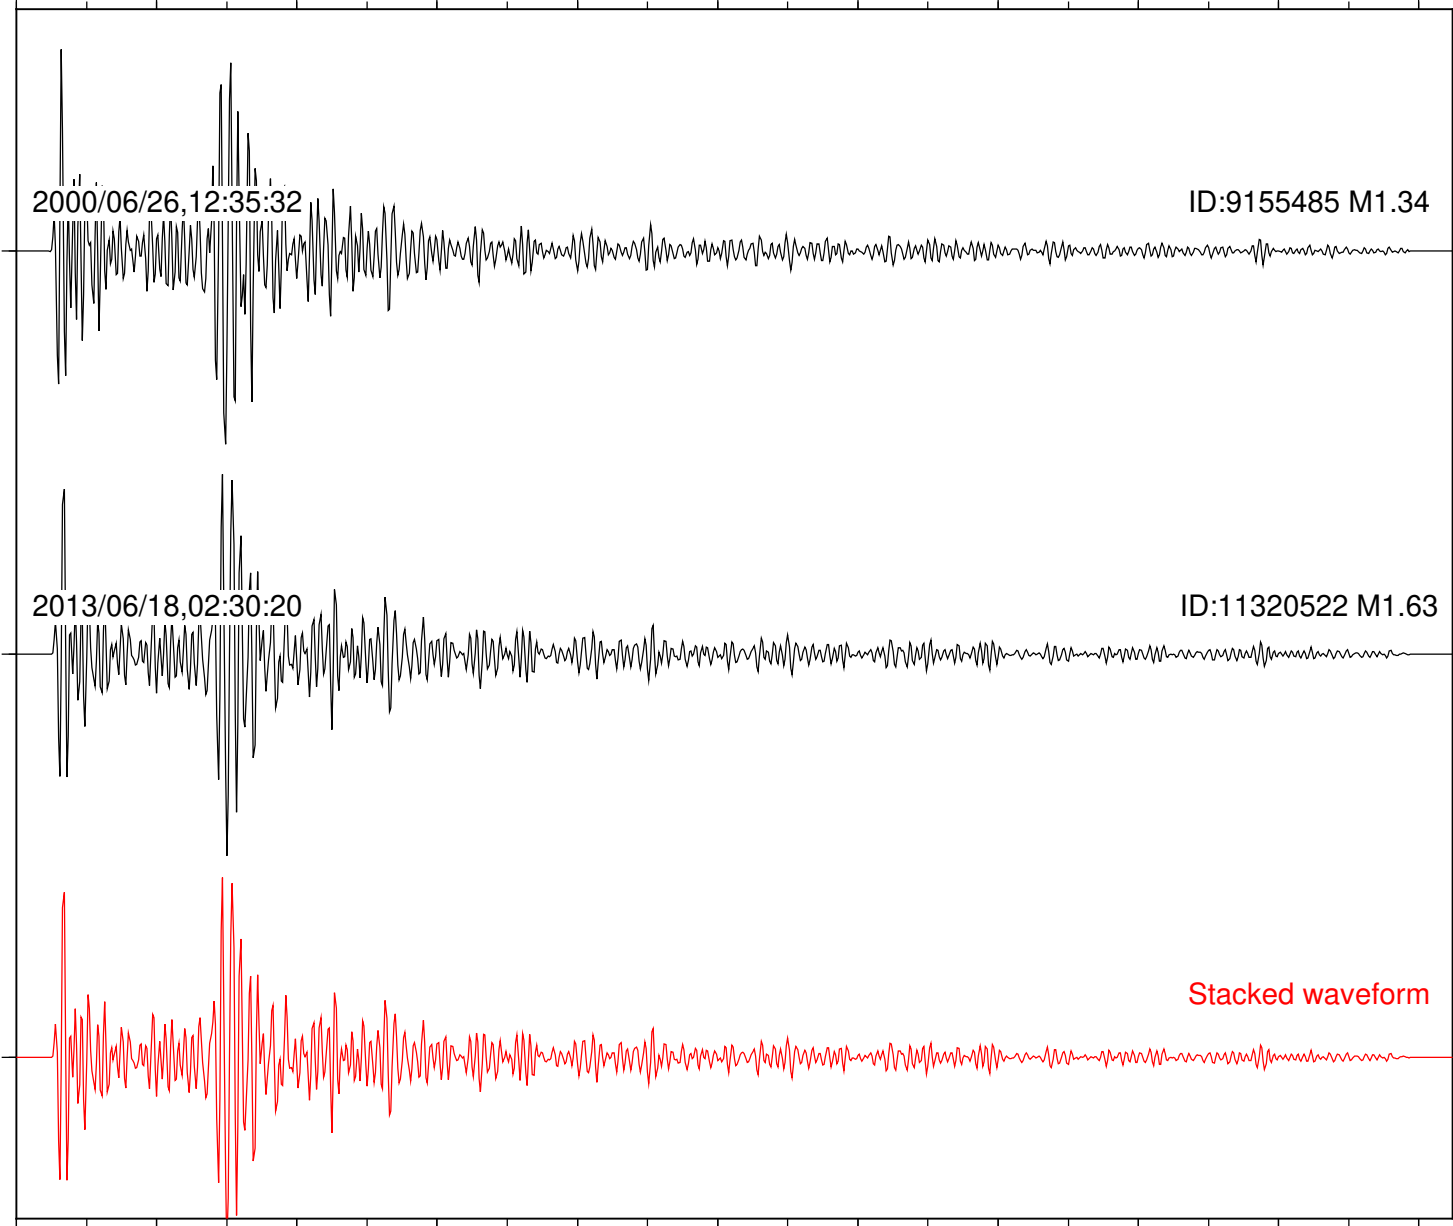

Station: DGR Com: HHZ

Focal depth: 3.75 km

2000/06/26,12:35:32

ID:9155485 M1.34

2013/06/18,02:30:20

ID:11320522 M1.63

Stacked waveform

0 1 2 3 4 5 6 7 8 9 10
Elapsed time (s)

Station: SND Com: HHZ

Focal depth: 3.75 km