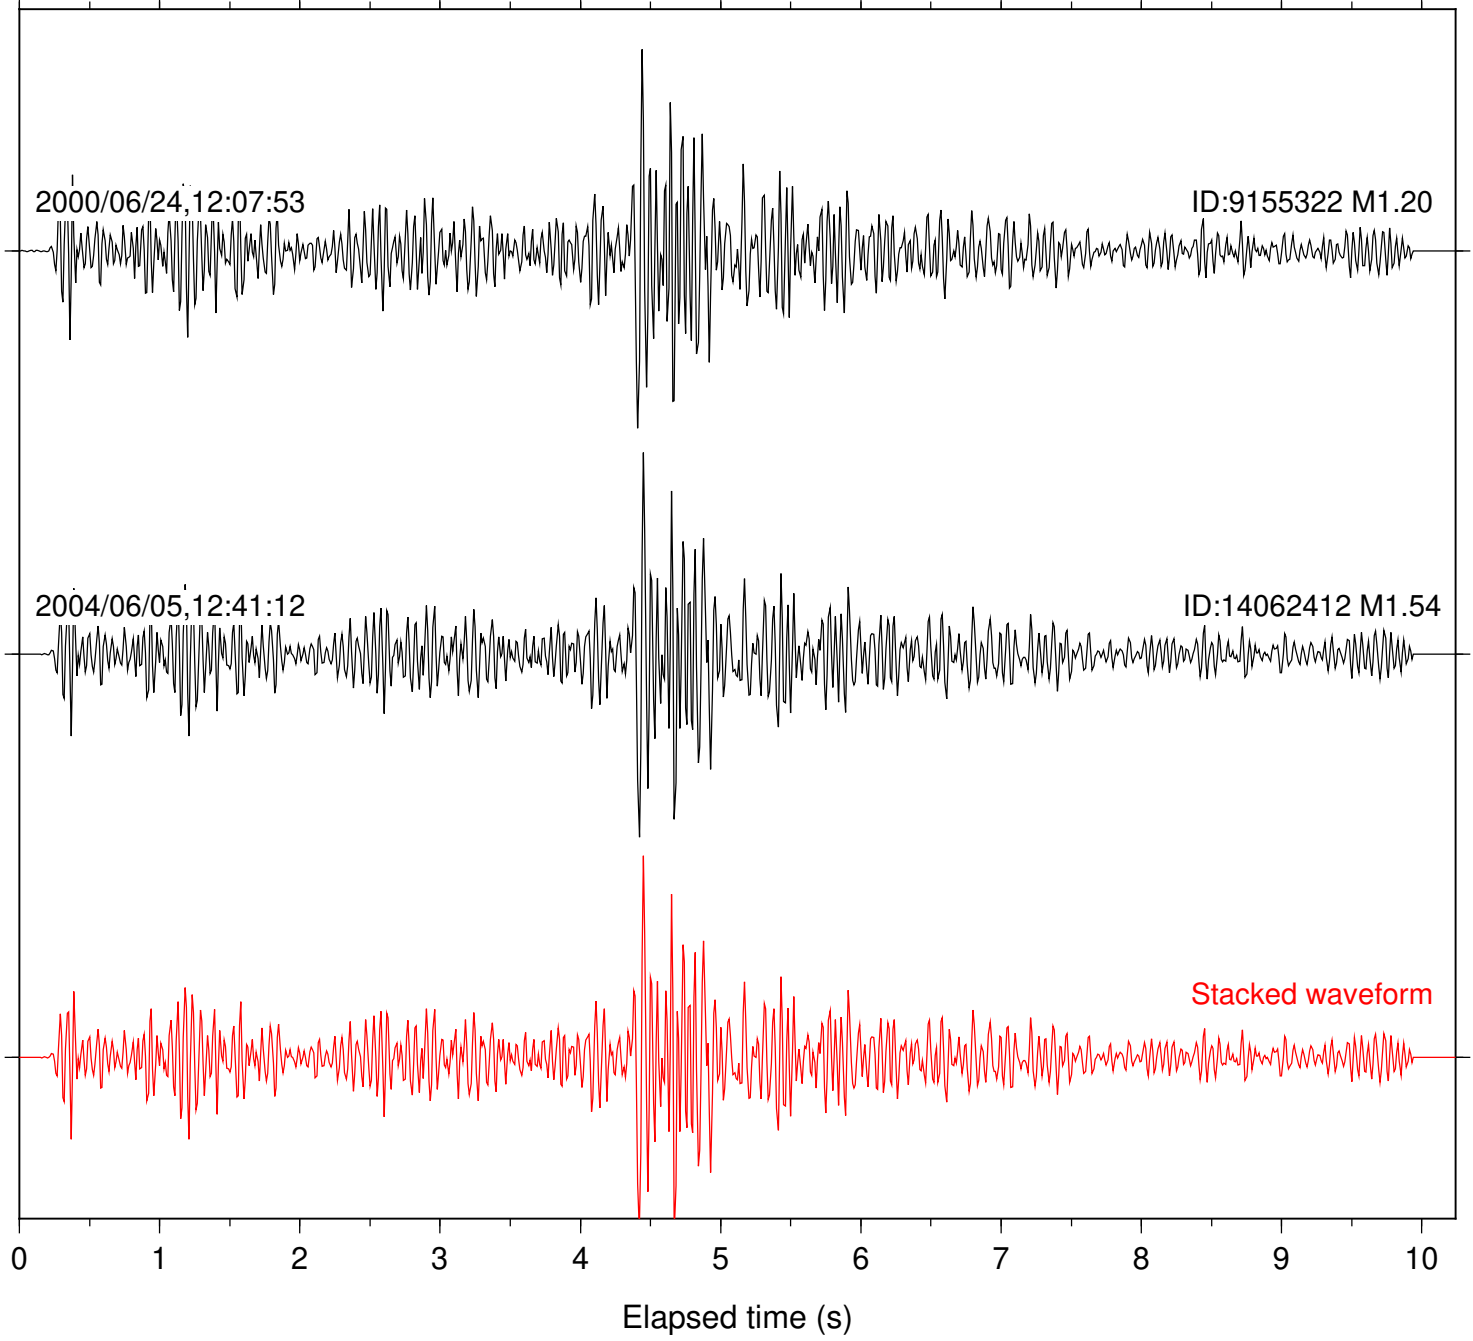

Station: AGA Com: HHZ

Focal depth: 17.83 km

Station: CRY Com: HHZ

Focal depth: 17.83 km

Station: DGR Com: HHZ

Focal depth: 17.83 km

Station: POB2 Com: HHZ

Focal depth: 17.83 km