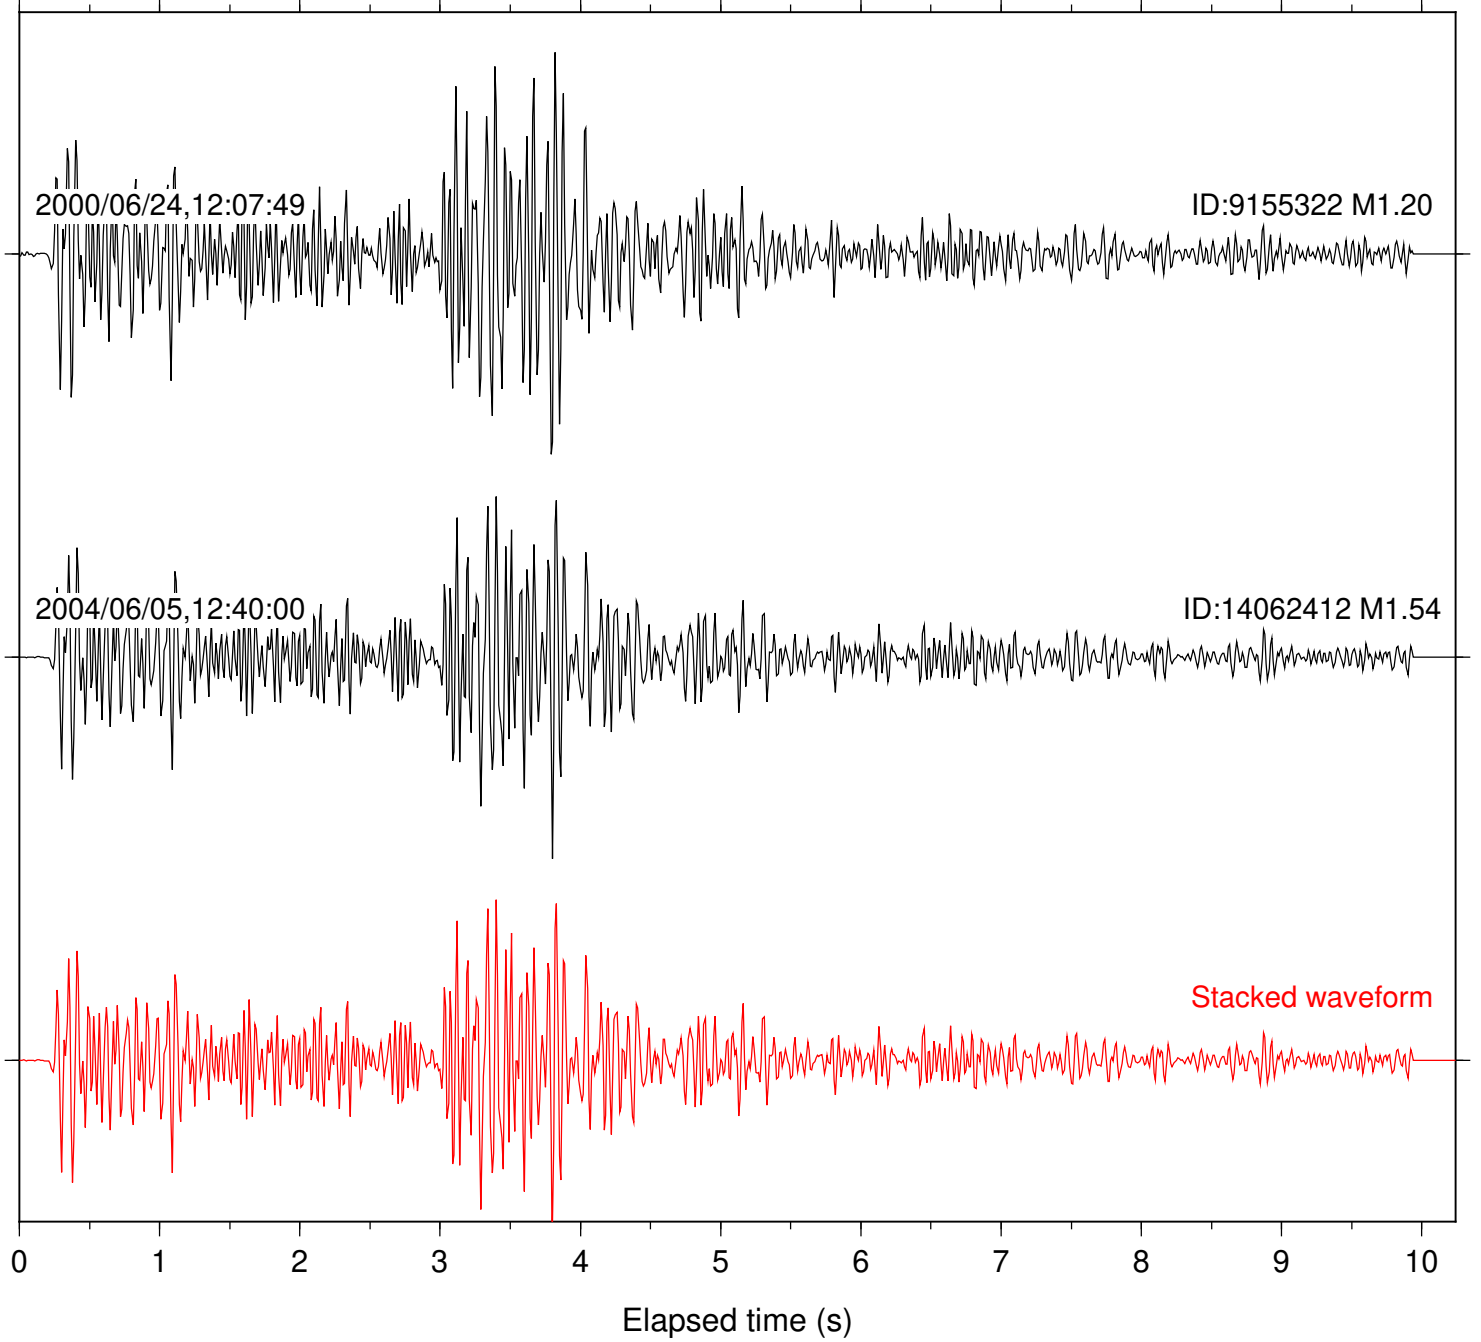

Station: AGA Com: HHZ

Focal depth: 17.83 km

Station: CRY Com: HHZ

Focal depth: 17.83 km

Station: DGR Com: HHZ

Focal depth: 17.83 km

Station: POB2 Com: HHZ

Focal depth: 17.83 km