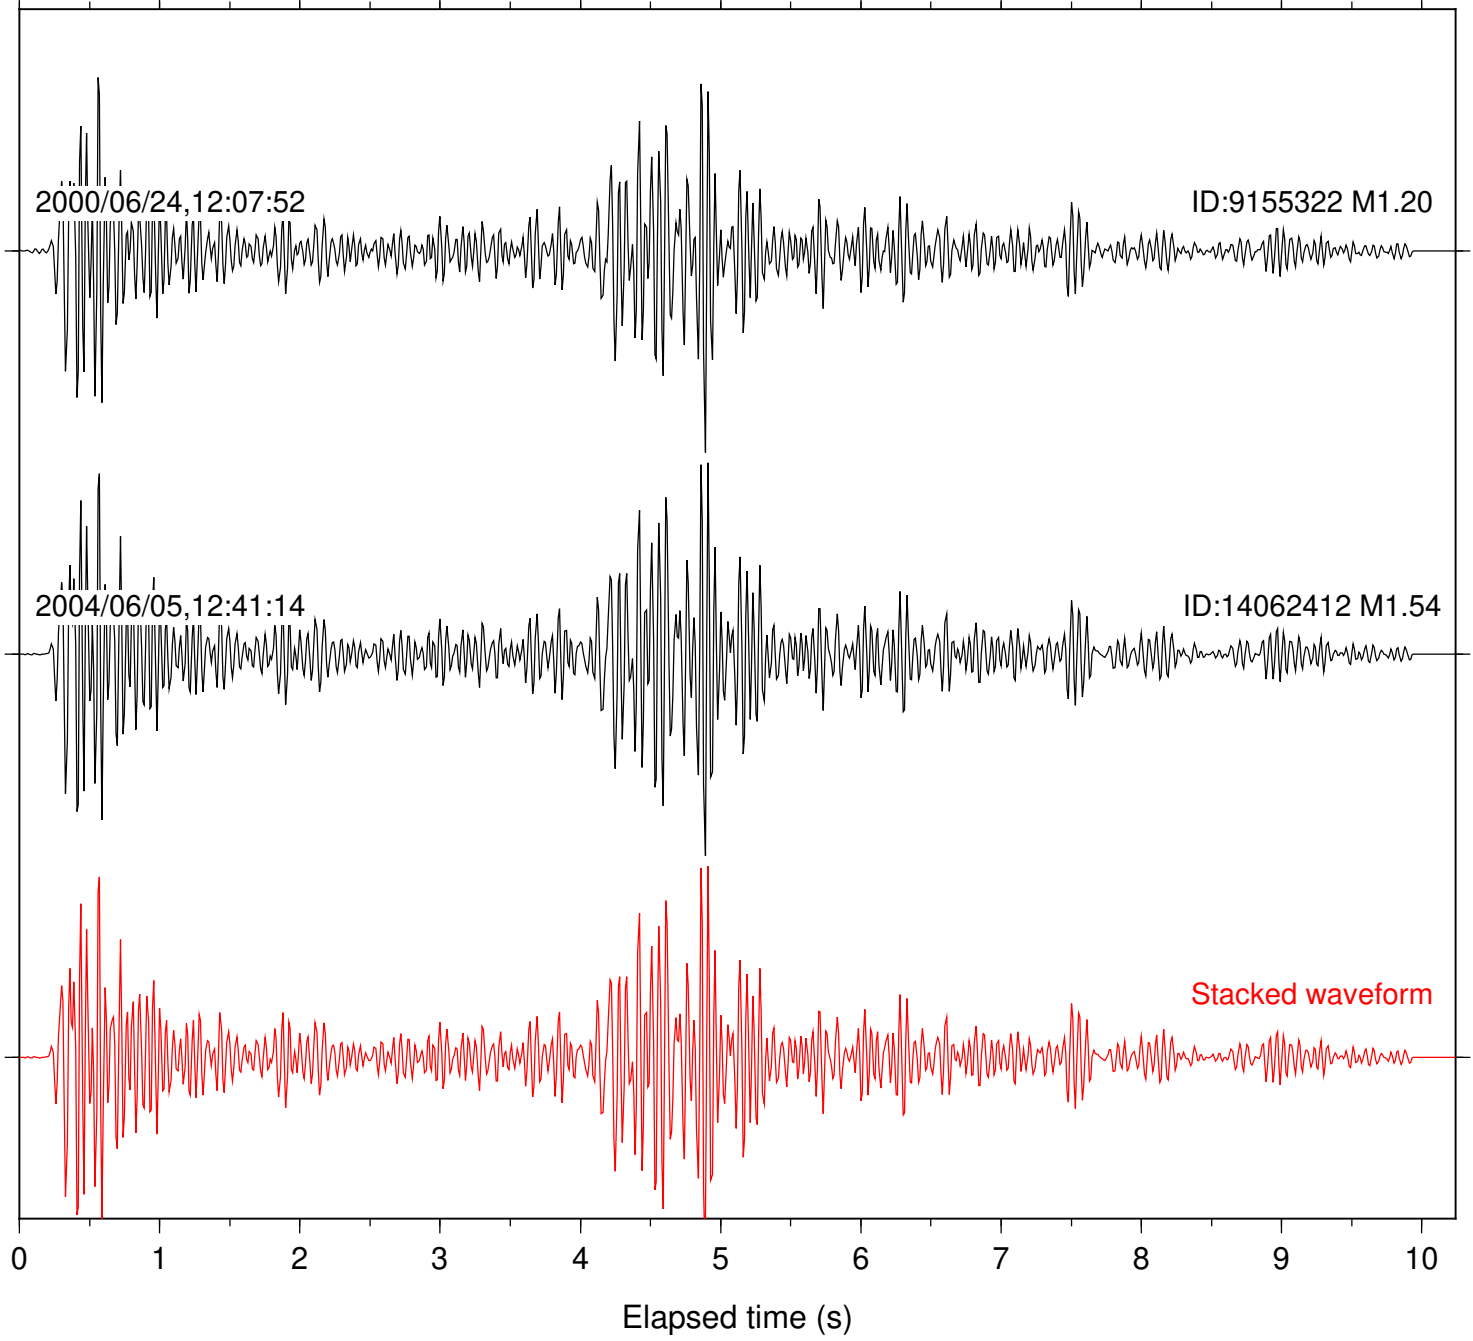

Station: AGA Com: HHZ

Focal depth: 17.83 km

Station: CRY Com: HHZ

Focal depth: 17.83 km

Station: DGR Com: HHZ

Focal depth: 17.83 km

Station: POB2 Com: HHZ

Focal depth: 17.83 km