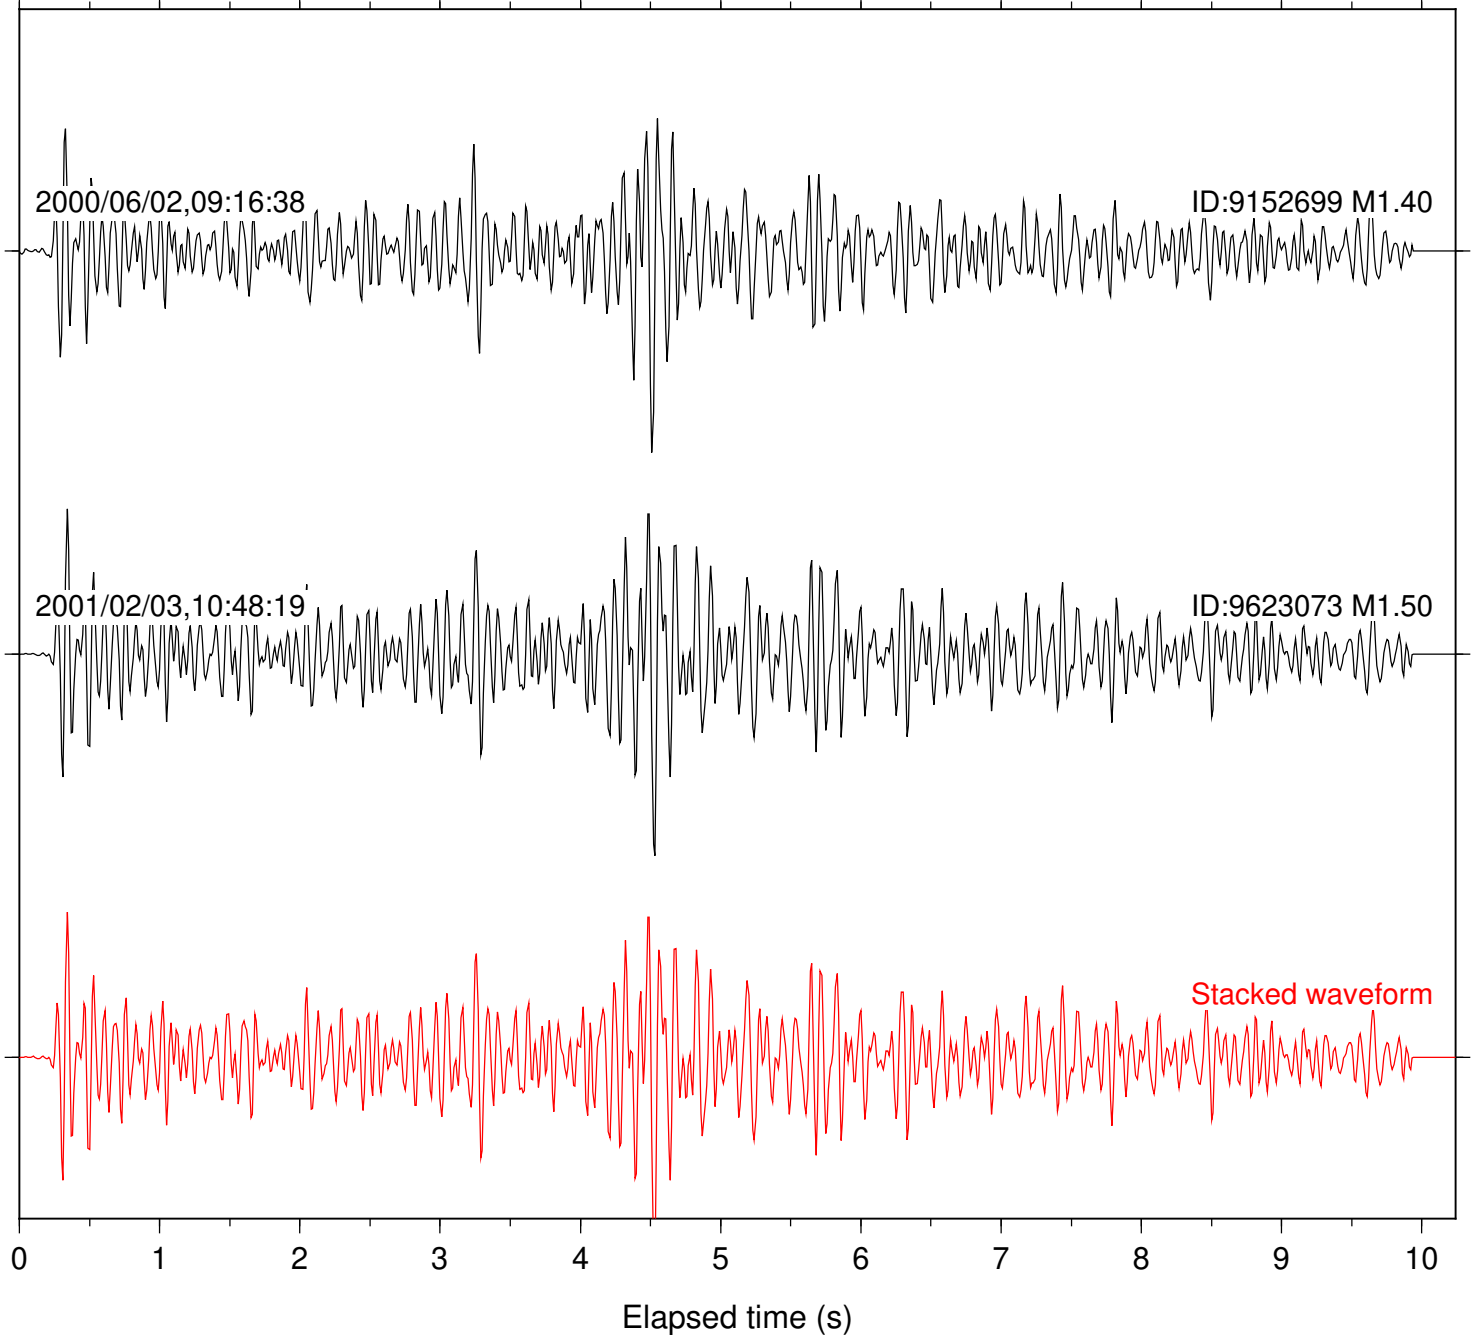

Station: POB2 Com: HHZ

Focal depth: 6.94 km

Station: WIN Com: EHZ

Focal depth: 6.94 km