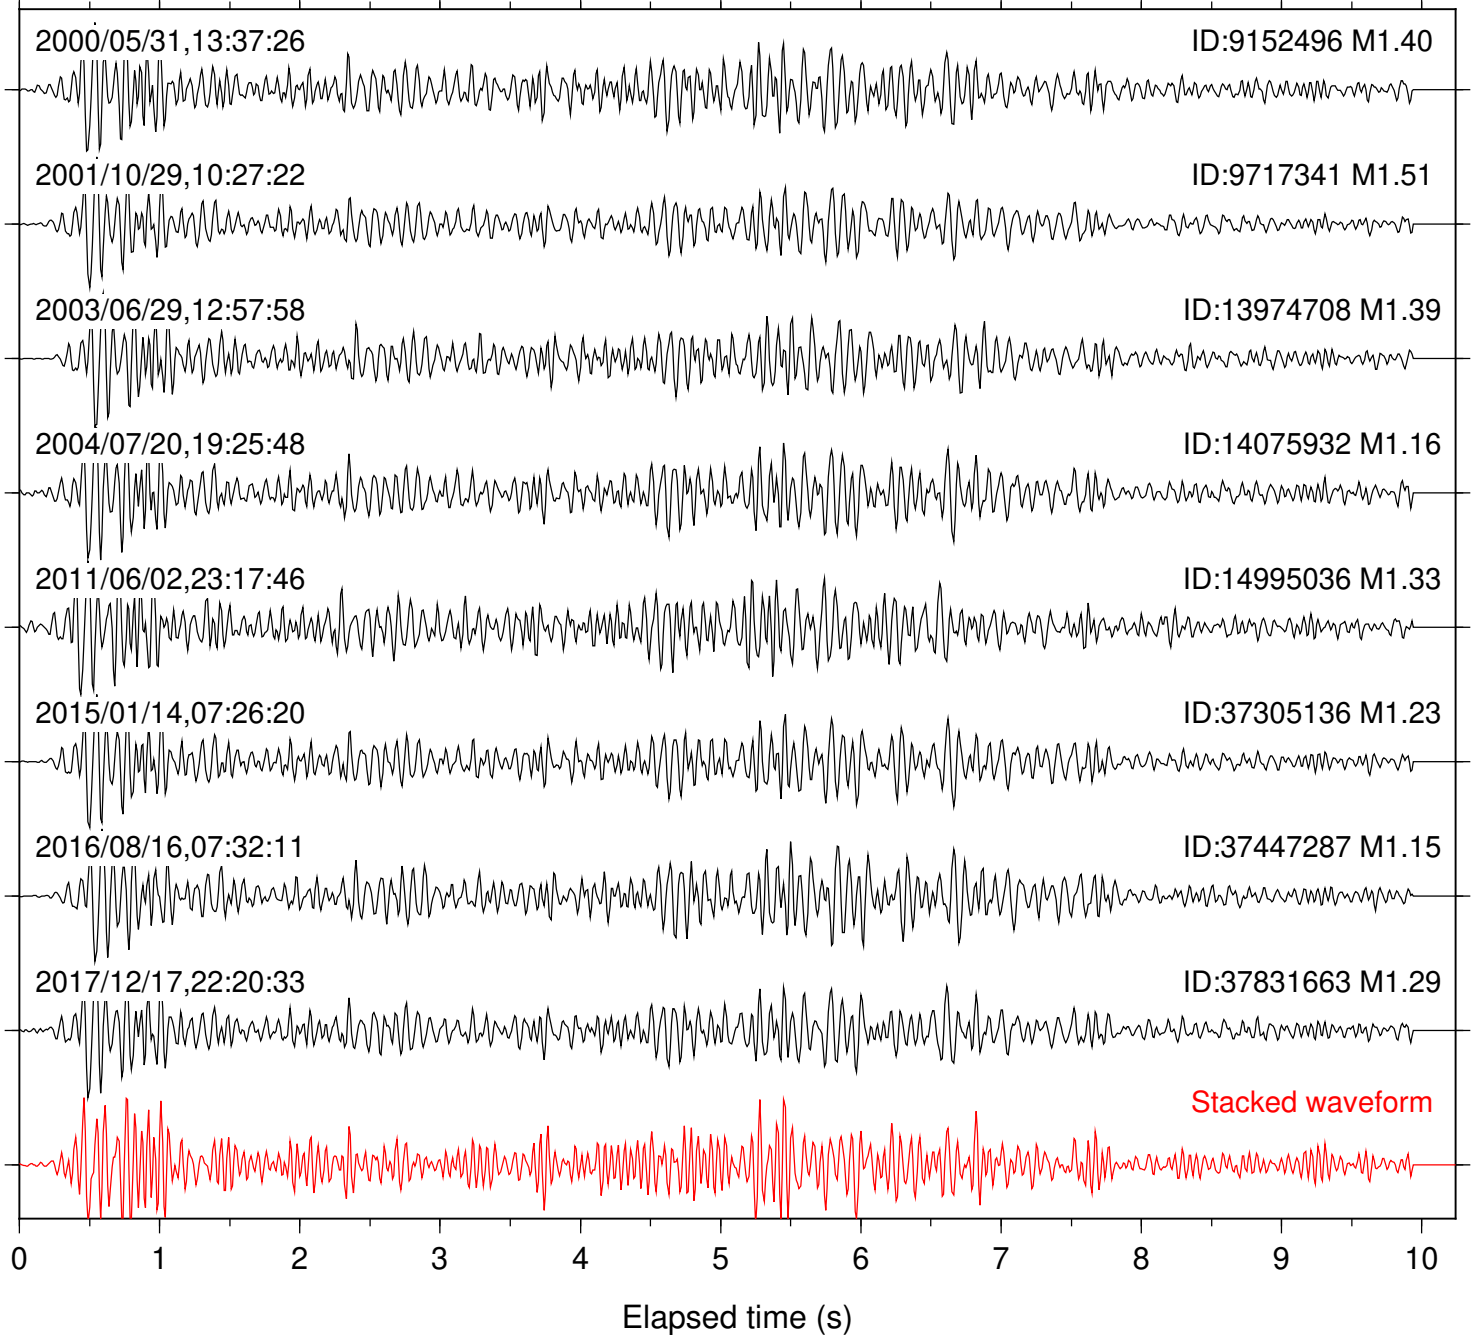

Station: AGA Com: HHZ

Focal depth: 11.60 km

Station: B082 Com: EHZ

Focal depth: 11.61 km

Station: B084 Com: EHZ

Focal depth: 11.61 km

Station: B086 Com: EHZ

Focal depth: 11.61 km

Station: B087 Com: EHZ

Focal depth: 11.61 km

Station: B088 Com: EHZ

Focal depth: 11.61 km

Station: B946 Com: EHZ

Focal depth: 11.61 km

Station: FRD Com: HHZ

Focal depth: 11.61 km

Station: LVA2 Com: HHZ

Focal depth: 11.61 km

Station: MIR Com: EHZ

Focal depth: 11.60 km

Station: PFO Com: HHZ

Focal depth: 11.61 km

Station: PMD Com: HHZ

Focal depth: 11.61 km

Station: SND Com: HHZ

Focal depth: 11.61 km

Station: TOR Com: HHZ

Focal depth: 11.61 km

Station: YAQ Com: HHZ

Focal depth: 11.70 km