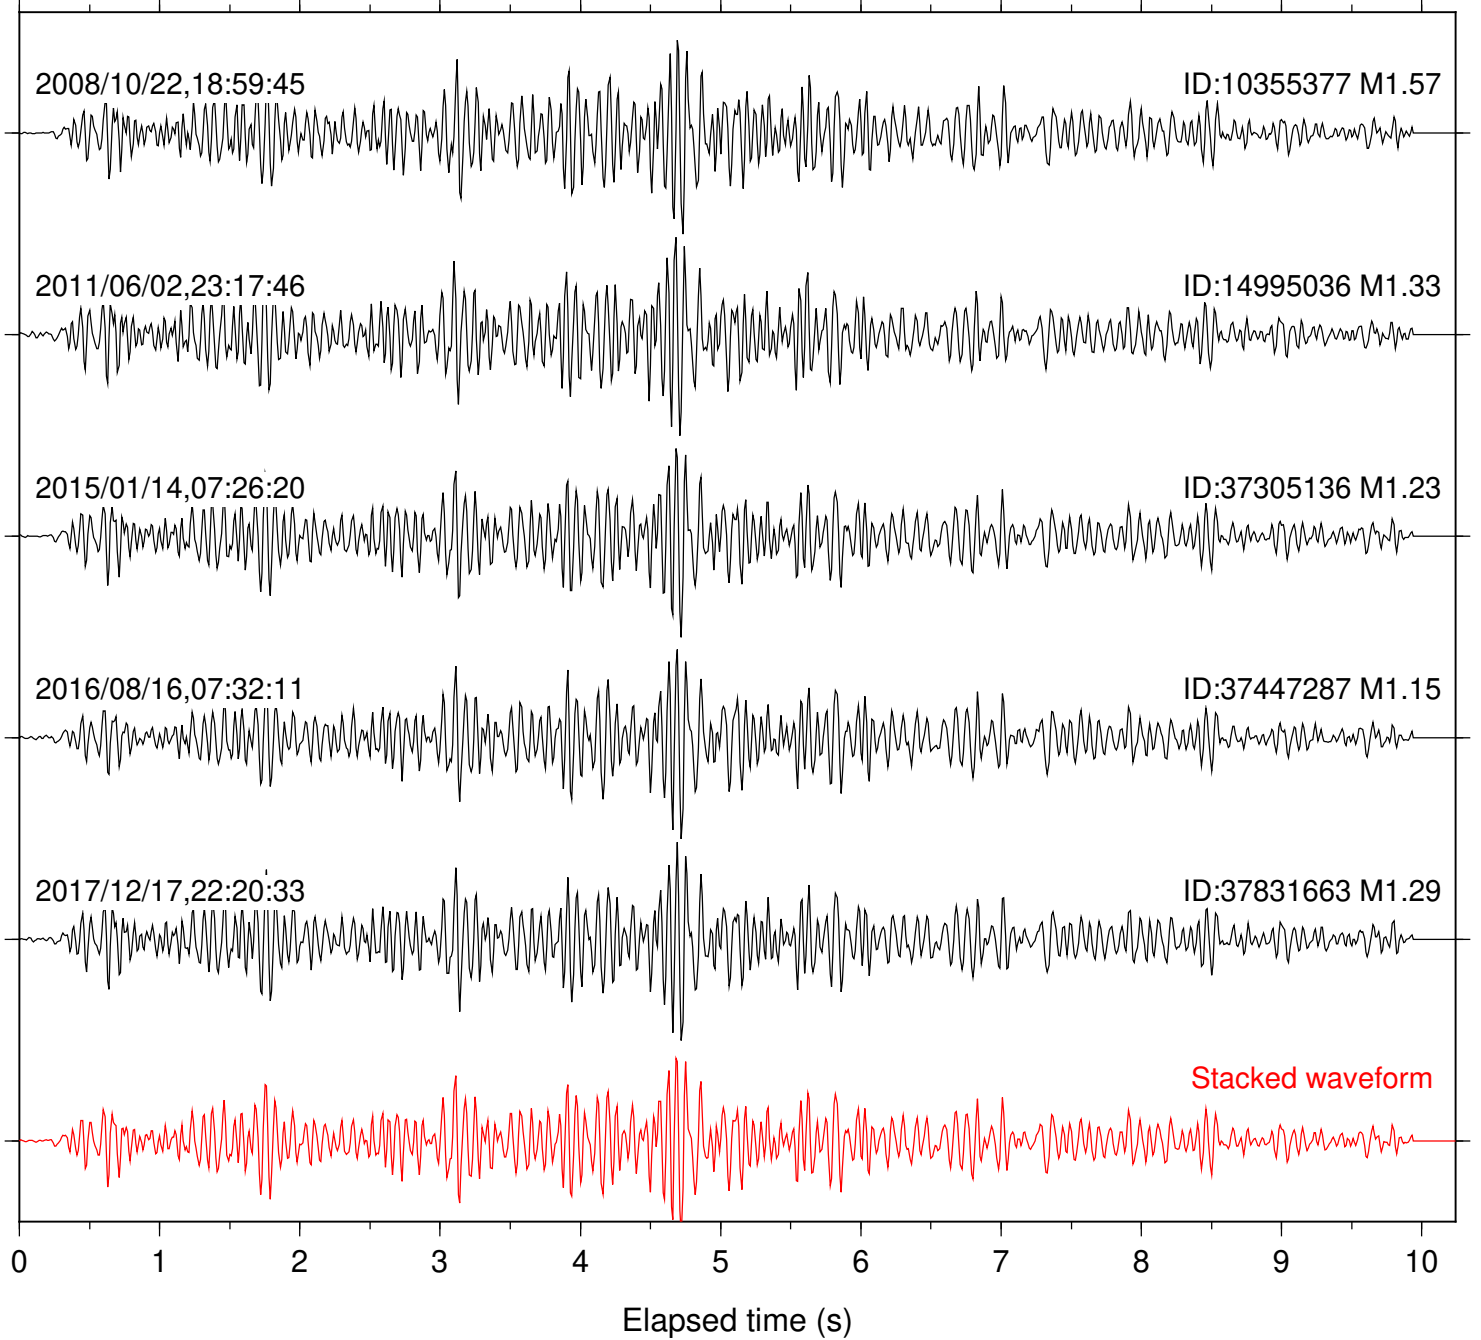

Station: AGA Com: HHZ

Focal depth: 11.60 km

Station: B082 Com: EHZ

Focal depth: 11.61 km

Station: B084 Com: EHZ

Focal depth: 11.61 km

Station: B086 Com: EHZ

Focal depth: 11.61 km

Station: B087 Com: EHZ

Focal depth: 11.61 km

Station: B088 Com: EHZ

Focal depth: 11.61 km

Station: B946 Com: EHZ

Focal depth: 11.61 km

Station: FRD Com: HHZ

Focal depth: 11.61 km

Station: LVA2 Com: HHZ

Focal depth: 11.61 km

Station: MIR Com: EHZ

Focal depth: 11.60 km

Station: PFO Com: HHZ

Focal depth: 11.61 km

Station: PMD Com: HHZ

Focal depth: 11.61 km

Station: SND Com: HHZ

Focal depth: 11.61 km

Station: TOR Com: HHZ

Focal depth: 11.61 km

Station: YAQ Com: HHZ

Focal depth: 11.70 km