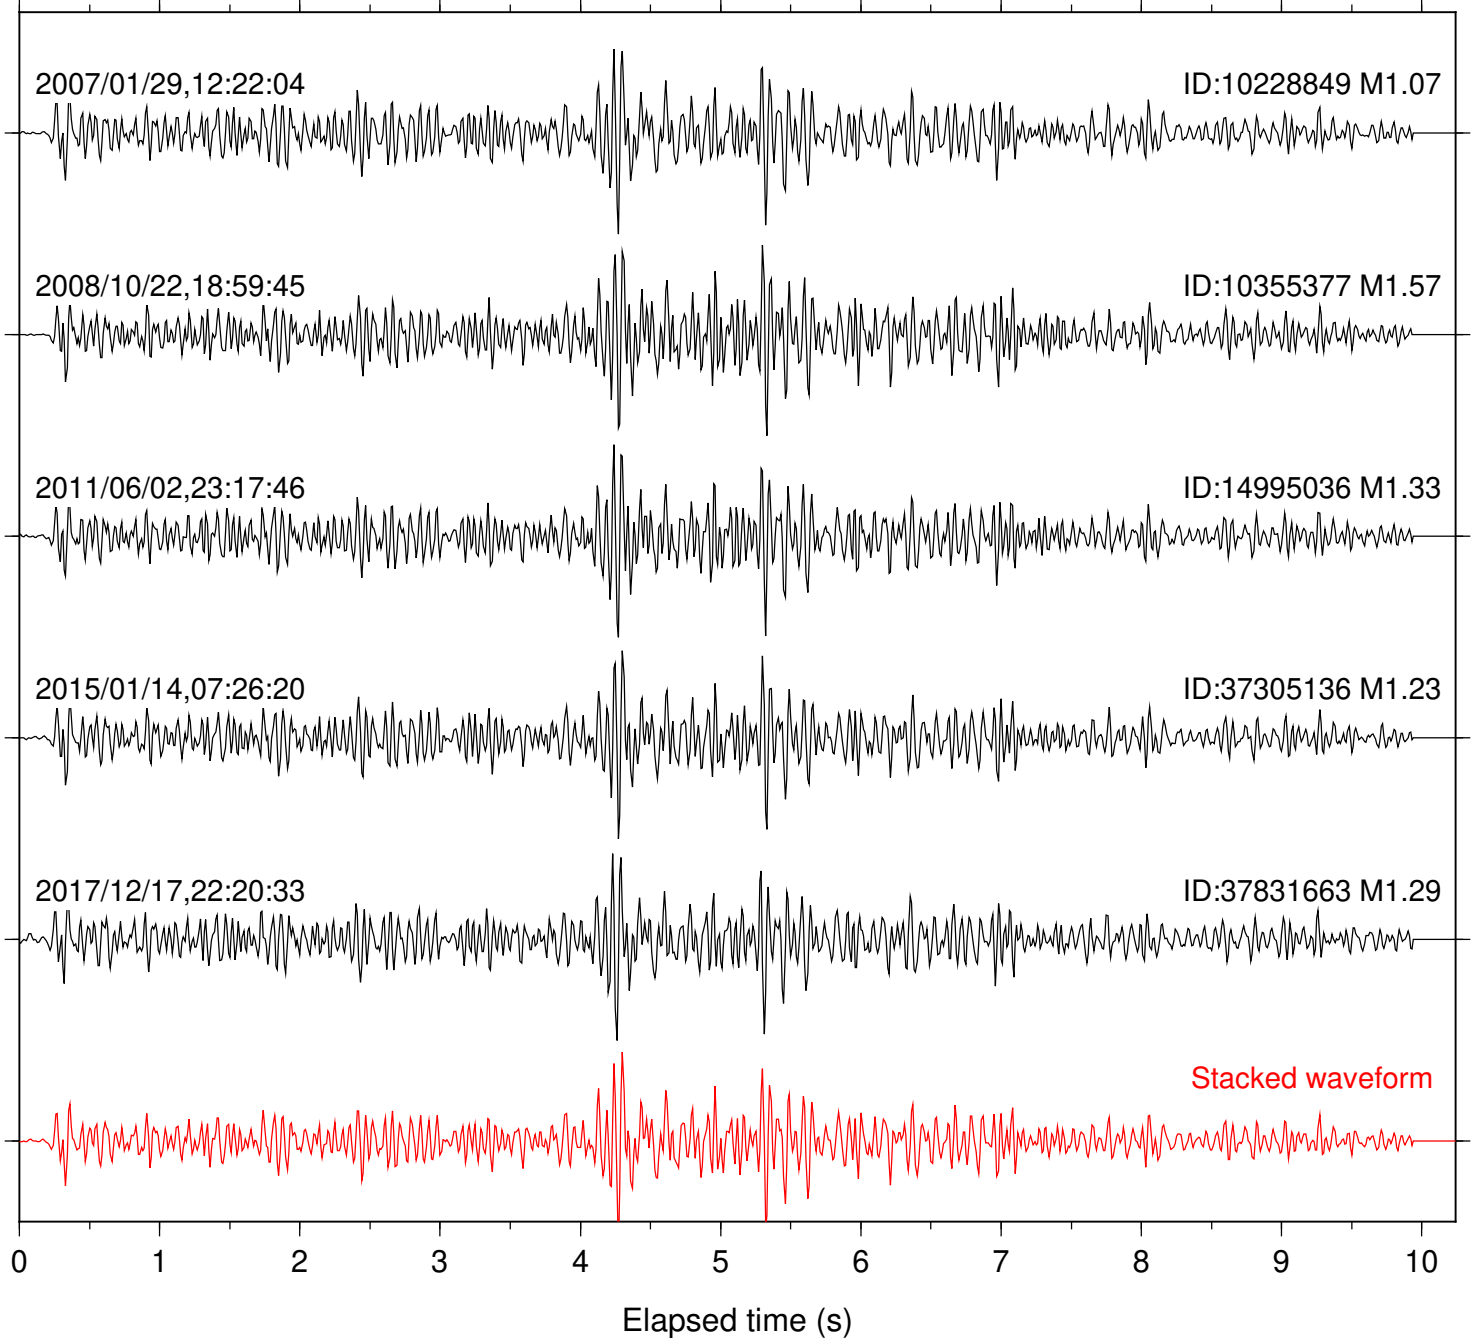

Station: AGA Com: HHZ

Focal depth: 11.60 km

Station: B082 Com: EHZ

Focal depth: 11.61 km

Station: B084 Com: EHZ

Focal depth: 11.61 km

Station: B086 Com: EHZ

Focal depth: 11.61 km

Station: B087 Com: EHZ

Focal depth: 11.61 km

Station: B088 Com: EHZ

Focal depth: 11.61 km

Station: B946 Com: EHZ

Focal depth: 11.61 km

Station: FRD Com: HHZ

Focal depth: 11.61 km

Station: LVA2 Com: HHZ

Focal depth: 11.61 km

Station: MIR Com: EHZ

Focal depth: 11.60 km

Station: PFO Com: HHZ

Focal depth: 11.61 km

Station: PMD Com: HHZ

Focal depth: 11.61 km

Station: SND Com: HHZ

Focal depth: 11.61 km

Station: TOR Com: HHZ

Focal depth: 11.61 km

Station: YAQ Com: HHZ

Focal depth: 11.70 km