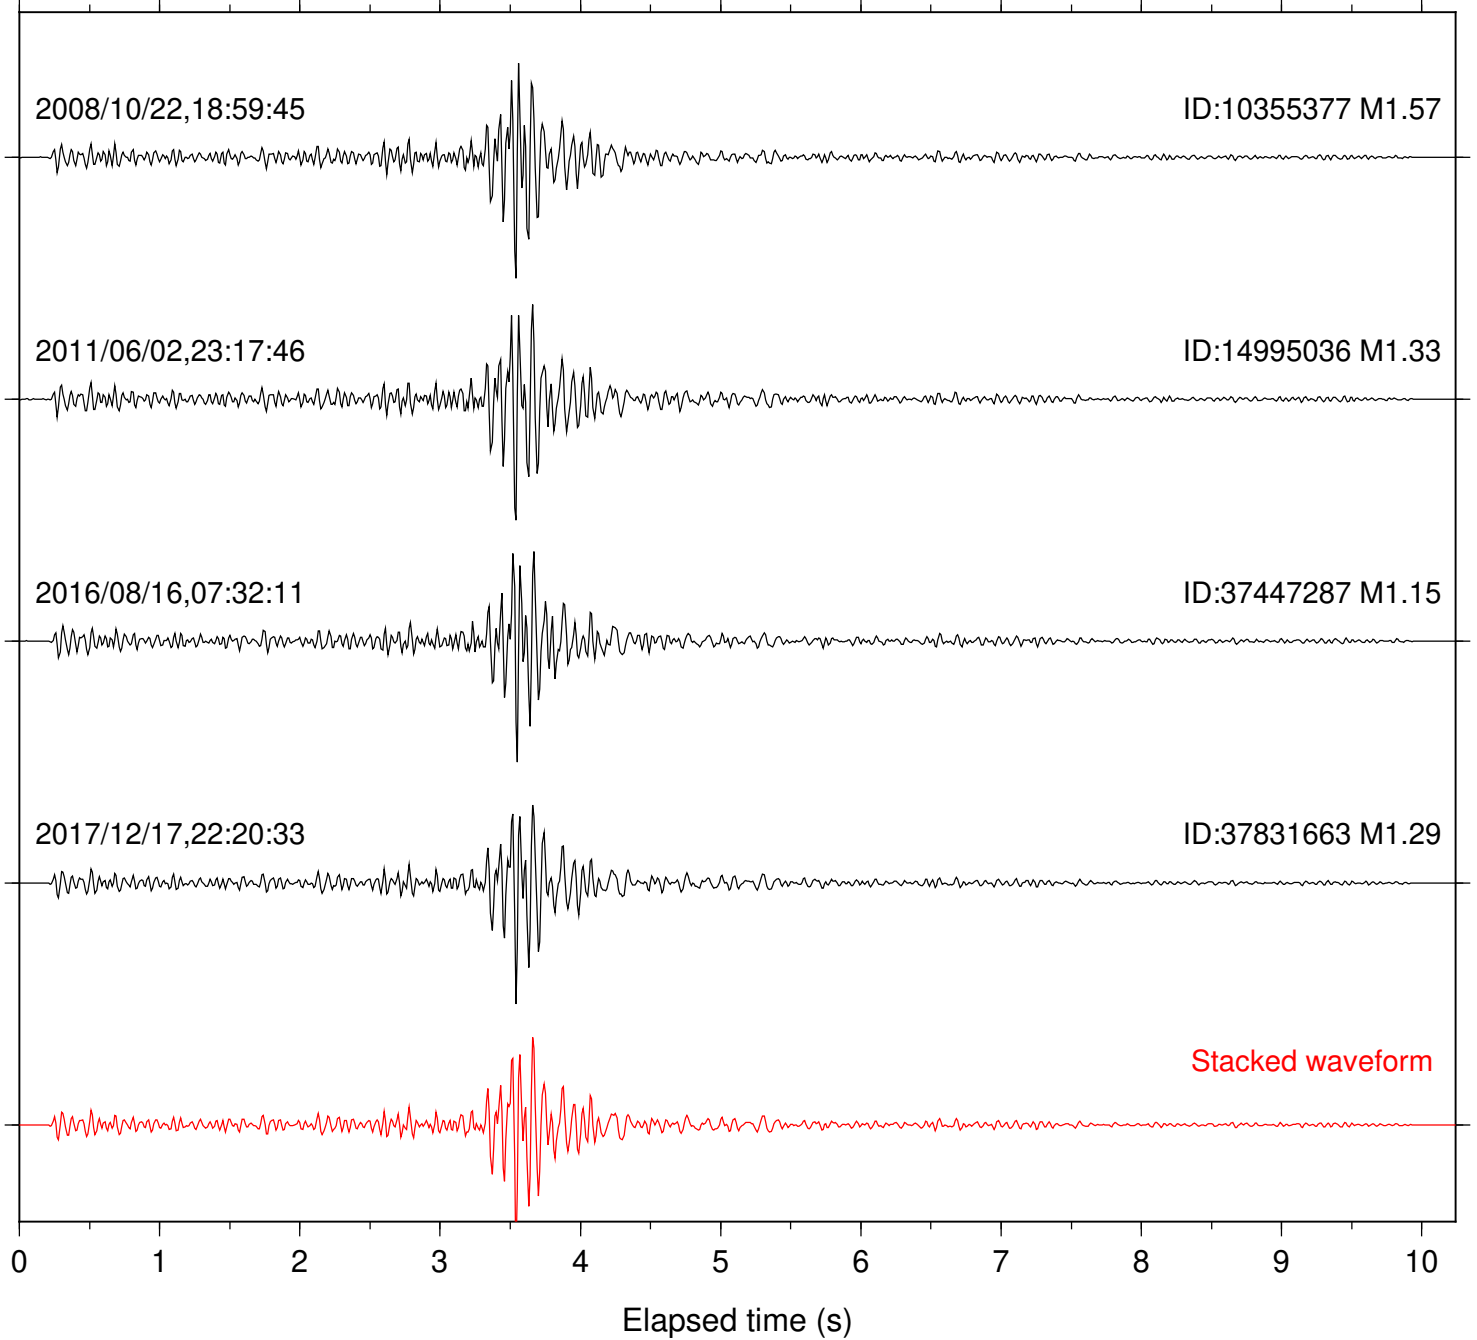

Station: AGA Com: HHZ

Focal depth: 11.60 km

Station: B082 Com: EHZ

Focal depth: 11.61 km

Station: B084 Com: EHZ

Focal depth: 11.61 km

Station: B086 Com: EHZ

Focal depth: 11.61 km

Station: B087 Com: EHZ

Focal depth: 11.61 km

Station: B088 Com: EHZ

Focal depth: 11.61 km

Station: B946 Com: EHZ

Focal depth: 11.61 km

Station: FRD Com: HHZ

Focal depth: 11.61 km

Station: LVA2 Com: HHZ

Focal depth: 11.61 km

Station: MIR Com: EHZ

Focal depth: 11.60 km

Station: PFO Com: HHZ

Focal depth: 11.61 km

Station: PMD Com: HHZ

Focal depth: 11.61 km

Station: SND Com: HHZ

Focal depth: 11.61 km

Station: TOR Com: HHZ

Focal depth: 11.61 km

Station: YAQ Com: HHZ

Focal depth: 11.70 km