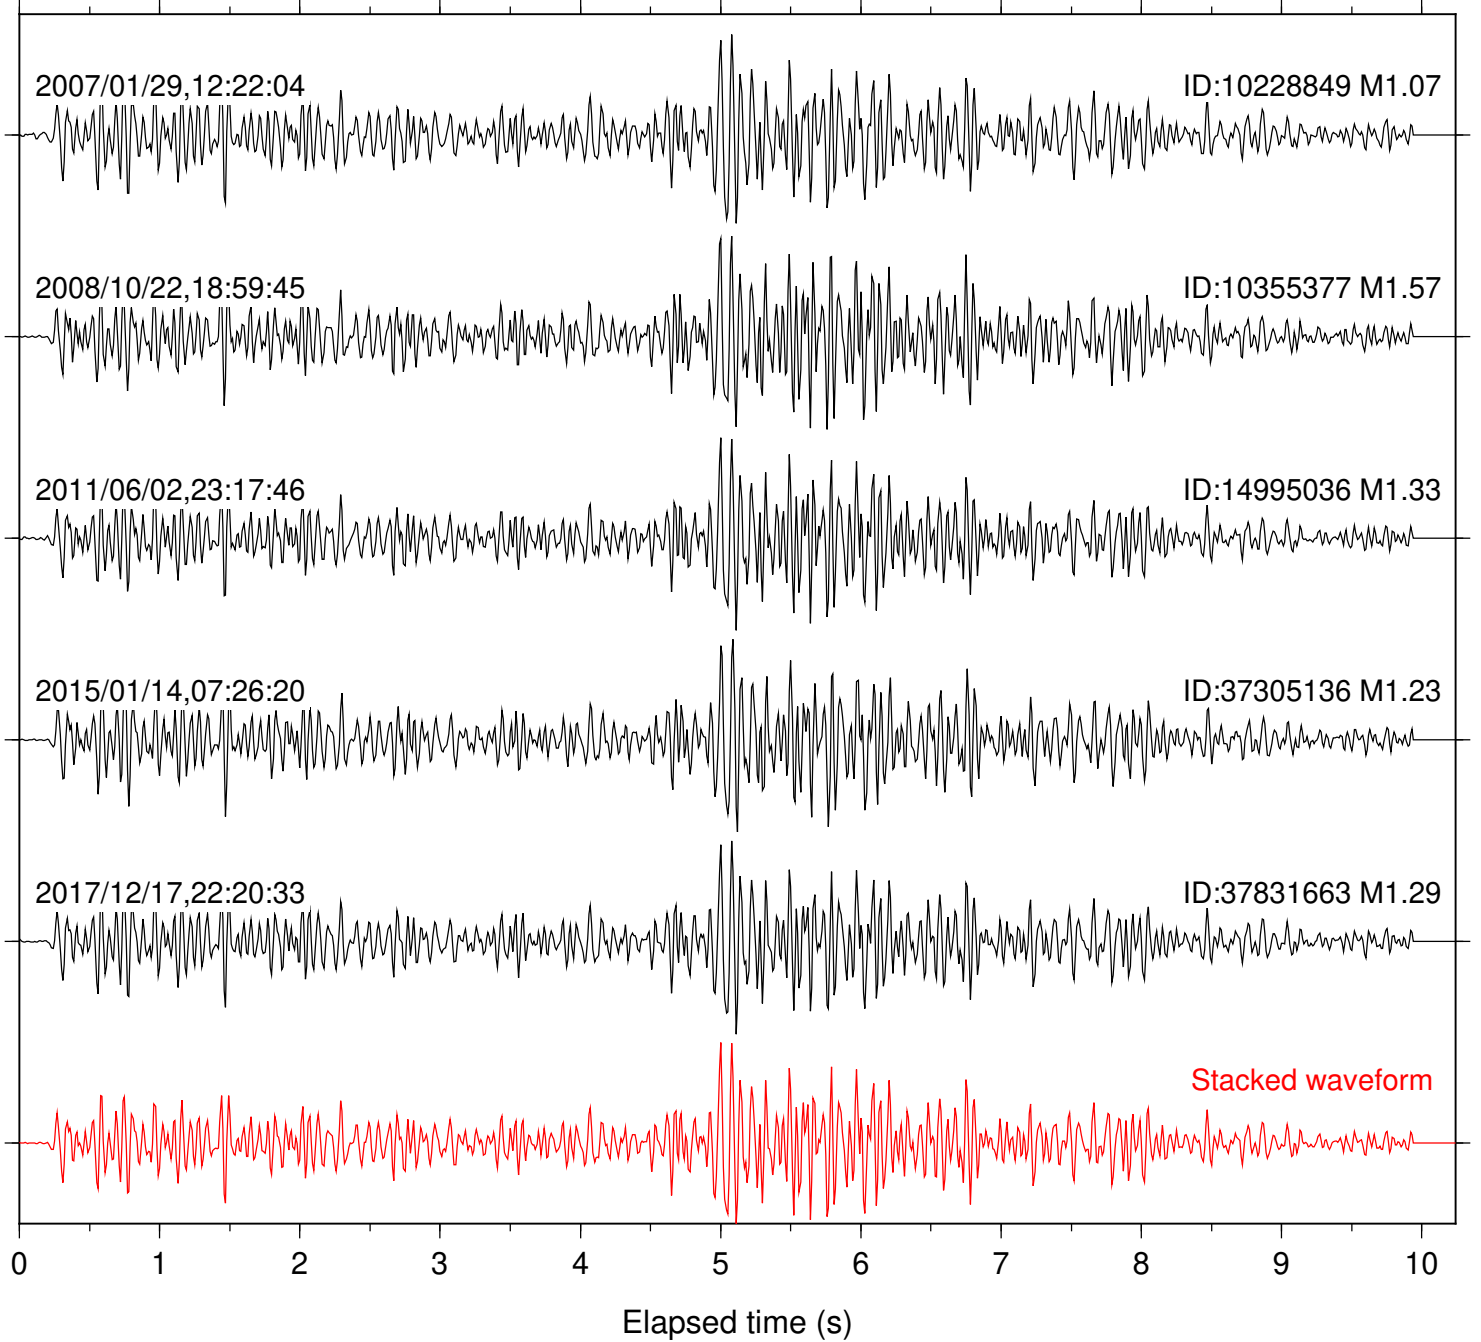

Station: AGA Com: HHZ

Focal depth: 11.60 km

Station: B082 Com: EHZ

Focal depth: 11.61 km

Station: B084 Com: EHZ

Focal depth: 11.61 km

Station: B086 Com: EHZ

Focal depth: 11.61 km

Station: B087 Com: EHZ

Focal depth: 11.61 km

Station: B088 Com: EHZ

Focal depth: 11.61 km

Station: B946 Com: EHZ

Focal depth: 11.61 km

Station: FRD Com: HHZ

Focal depth: 11.61 km

Station: LVA2 Com: HHZ

Focal depth: 11.61 km

Station: MIR Com: EHZ

Focal depth: 11.60 km

Station: PFO Com: HHZ

Focal depth: 11.61 km

Station: PMD Com: HHZ

Focal depth: 11.61 km

Station: SND Com: HHZ

Focal depth: 11.61 km

Station: TOR Com: HHZ

Focal depth: 11.61 km

Station: YAQ Com: HHZ

Focal depth: 11.70 km