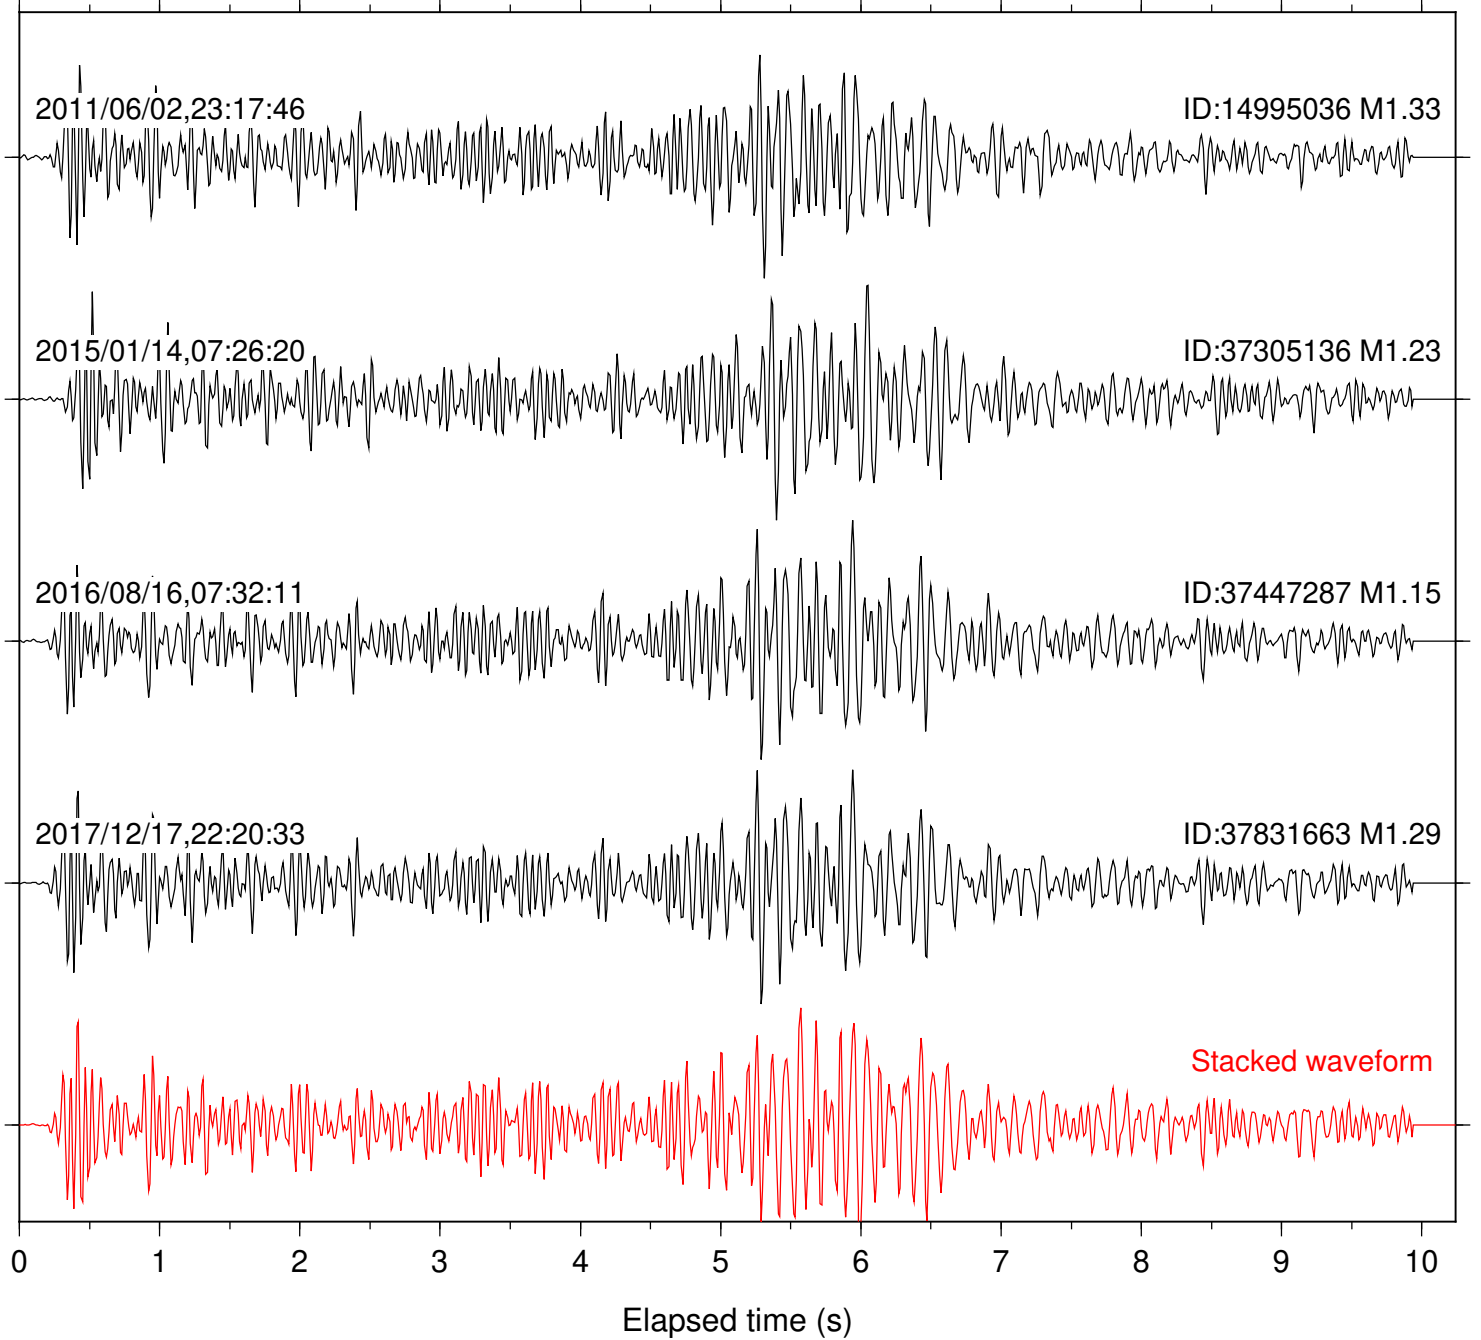

Station: AGA Com: HHZ

Focal depth: 11.60 km

Station: B082 Com: EHZ

Focal depth: 11.61 km

Station: B084 Com: EHZ

Focal depth: 11.61 km

Station: B086 Com: EHZ

Focal depth: 11.61 km

Station: B087 Com: EHZ

Focal depth: 11.61 km

Station: B088 Com: EHZ

Focal depth: 11.61 km

Station: B946 Com: EHZ

Focal depth: 11.61 km

Station: FRD Com: HHZ

Focal depth: 11.61 km

Station: LVA2 Com: HHZ

Focal depth: 11.61 km

Station: MIR Com: EHZ

Focal depth: 11.60 km

Station: PFO Com: HHZ

Focal depth: 11.61 km

Station: PMD Com: HHZ

Focal depth: 11.61 km

Station: SND Com: HHZ

Focal depth: 11.61 km

Station: TOR Com: HHZ

Focal depth: 11.61 km

Station: YAQ Com: HHZ

Focal depth: 11.70 km