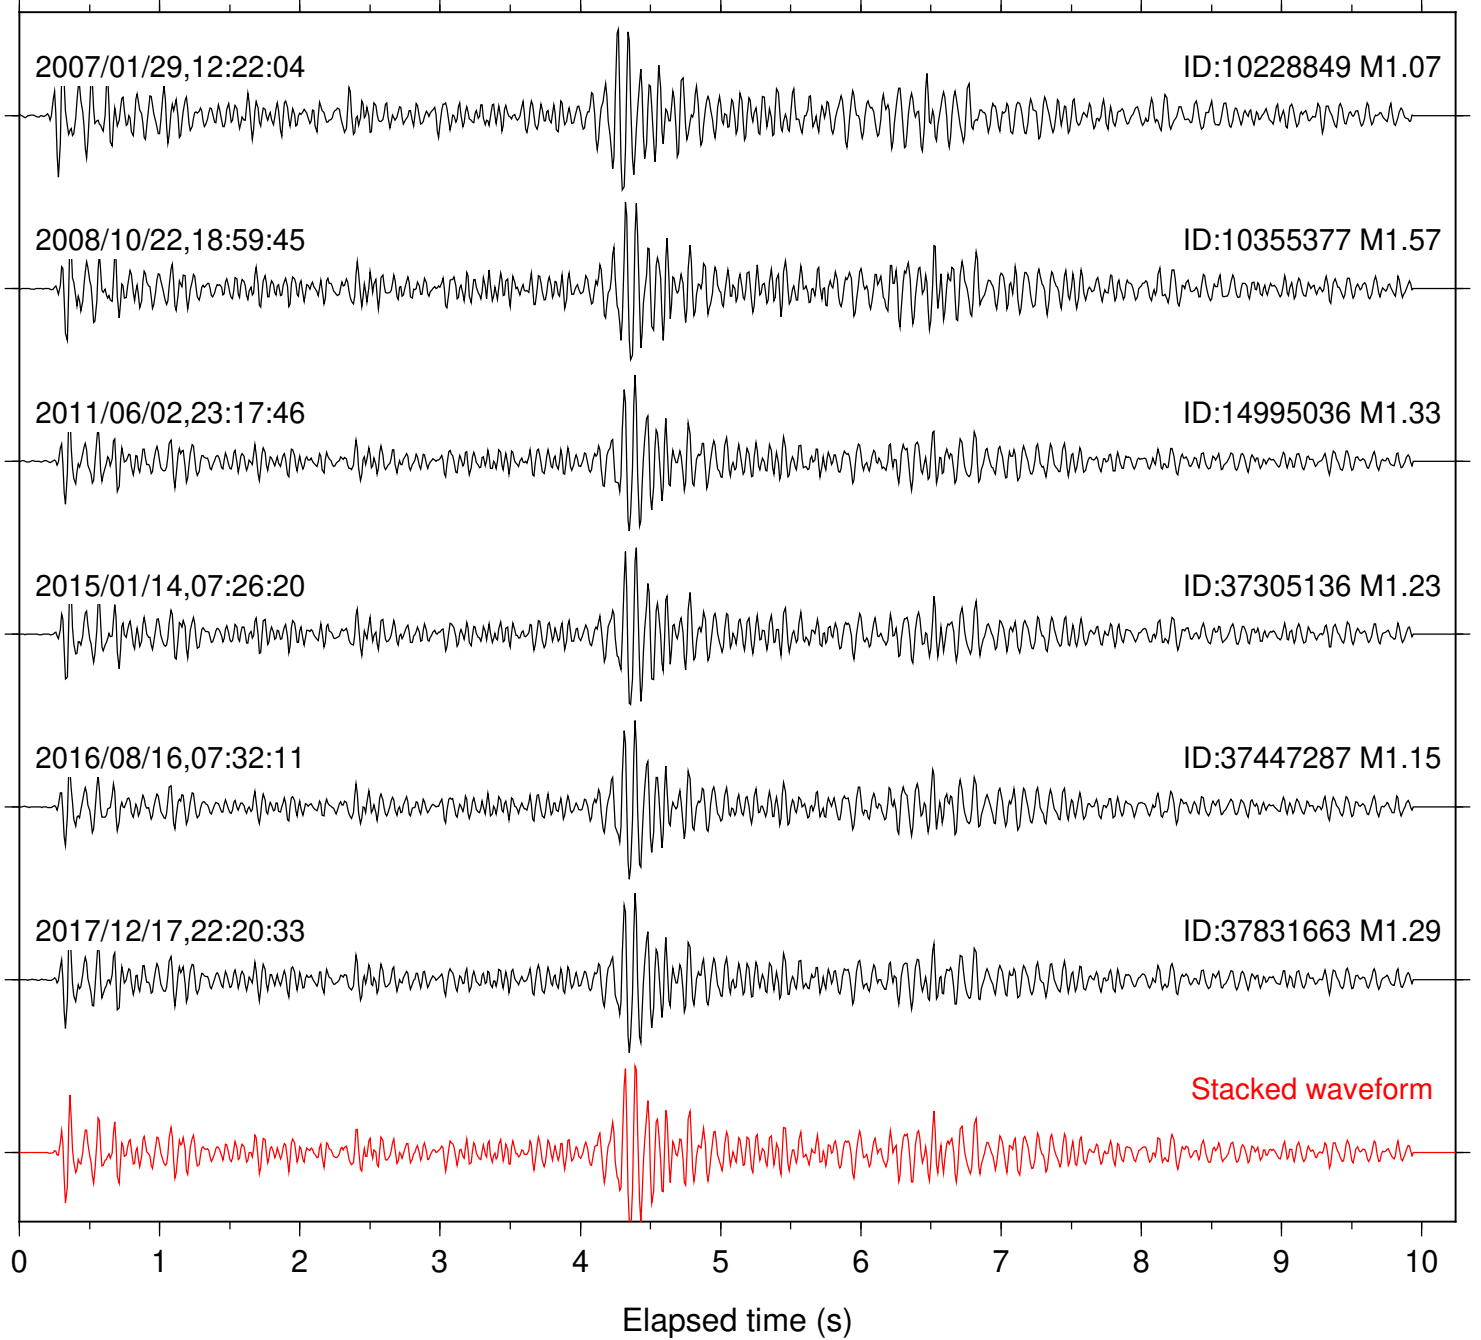

Station: AGA Com: HHZ

Focal depth: 11.60 km

Station: B082 Com: EHZ

Focal depth: 11.61 km

Station: B084 Com: EHZ

Focal depth: 11.61 km

Station: B086 Com: EHZ

Focal depth: 11.61 km

Station: B087 Com: EHZ

Focal depth: 11.61 km

Station: B088 Com: EHZ

Focal depth: 11.61 km

Station: B946 Com: EHZ

Focal depth: 11.61 km

Station: FRD Com: HHZ

Focal depth: 11.61 km

Station: LVA2 Com: HHZ

Focal depth: 11.61 km

Station: MIR Com: EHZ

Focal depth: 11.60 km

Station: PFO Com: HHZ

Focal depth: 11.61 km

Station: PMD Com: HHZ

Focal depth: 11.61 km

Station: SND Com: HHZ

Focal depth: 11.61 km

Station: TOR Com: HHZ

Focal depth: 11.61 km

Station: YAQ Com: HHZ

Focal depth: 11.70 km