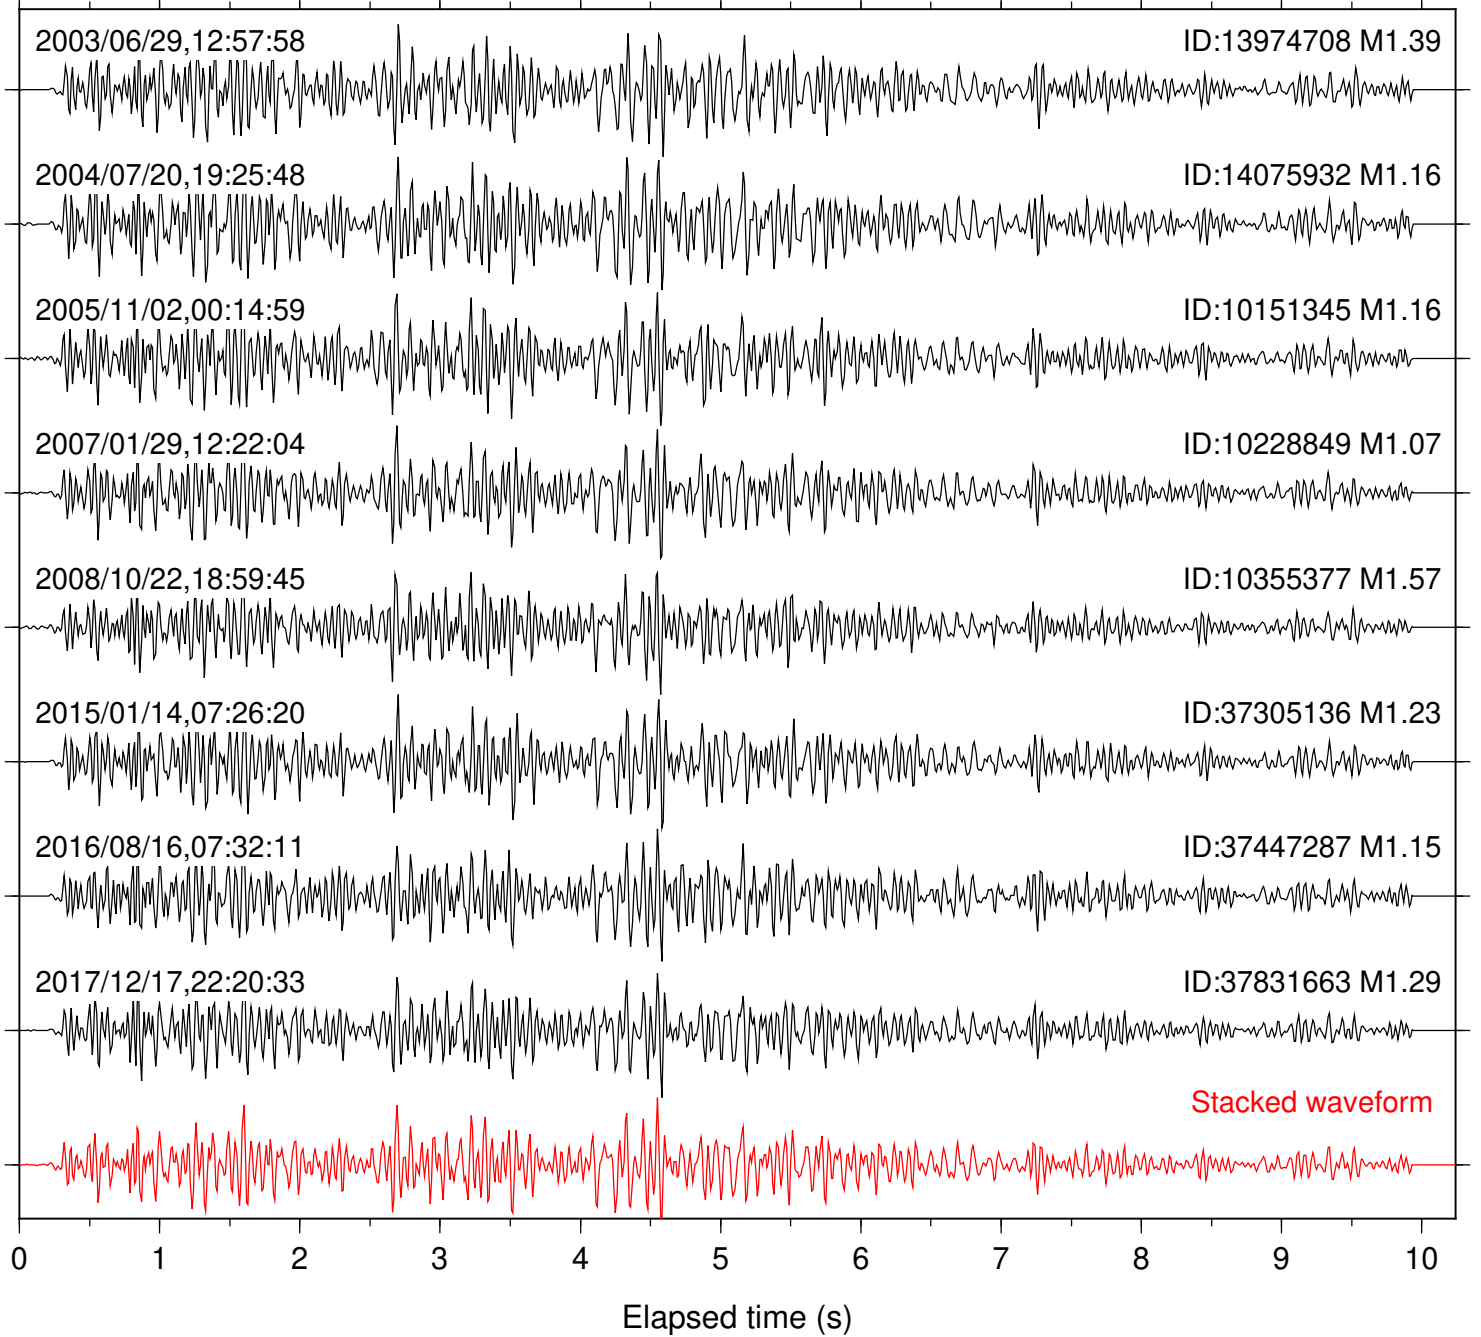

Station: AGA Com: HHZ

Focal depth: 11.60 km

Station: B082 Com: EHZ

Focal depth: 11.61 km

Station: B084 Com: EHZ

Focal depth: 11.61 km

Station: B086 Com: EHZ

Focal depth: 11.61 km

Station: B087 Com: EHZ

Focal depth: 11.61 km

Station: B088 Com: EHZ

Focal depth: 11.61 km

Station: B946 Com: EHZ

Focal depth: 11.61 km

Station: FRD Com: HHZ

Focal depth: 11.61 km

Station: LVA2 Com: HHZ

Focal depth: 11.61 km

Station: MIR Com: EHZ

Focal depth: 11.60 km

Station: PFO Com: HHZ

Focal depth: 11.61 km

Station: PMD Com: HHZ

Focal depth: 11.61 km

Station: SND Com: HHZ

Focal depth: 11.61 km

Station: TOR Com: HHZ

Focal depth: 11.61 km

Station: YAQ Com: HHZ

Focal depth: 11.70 km