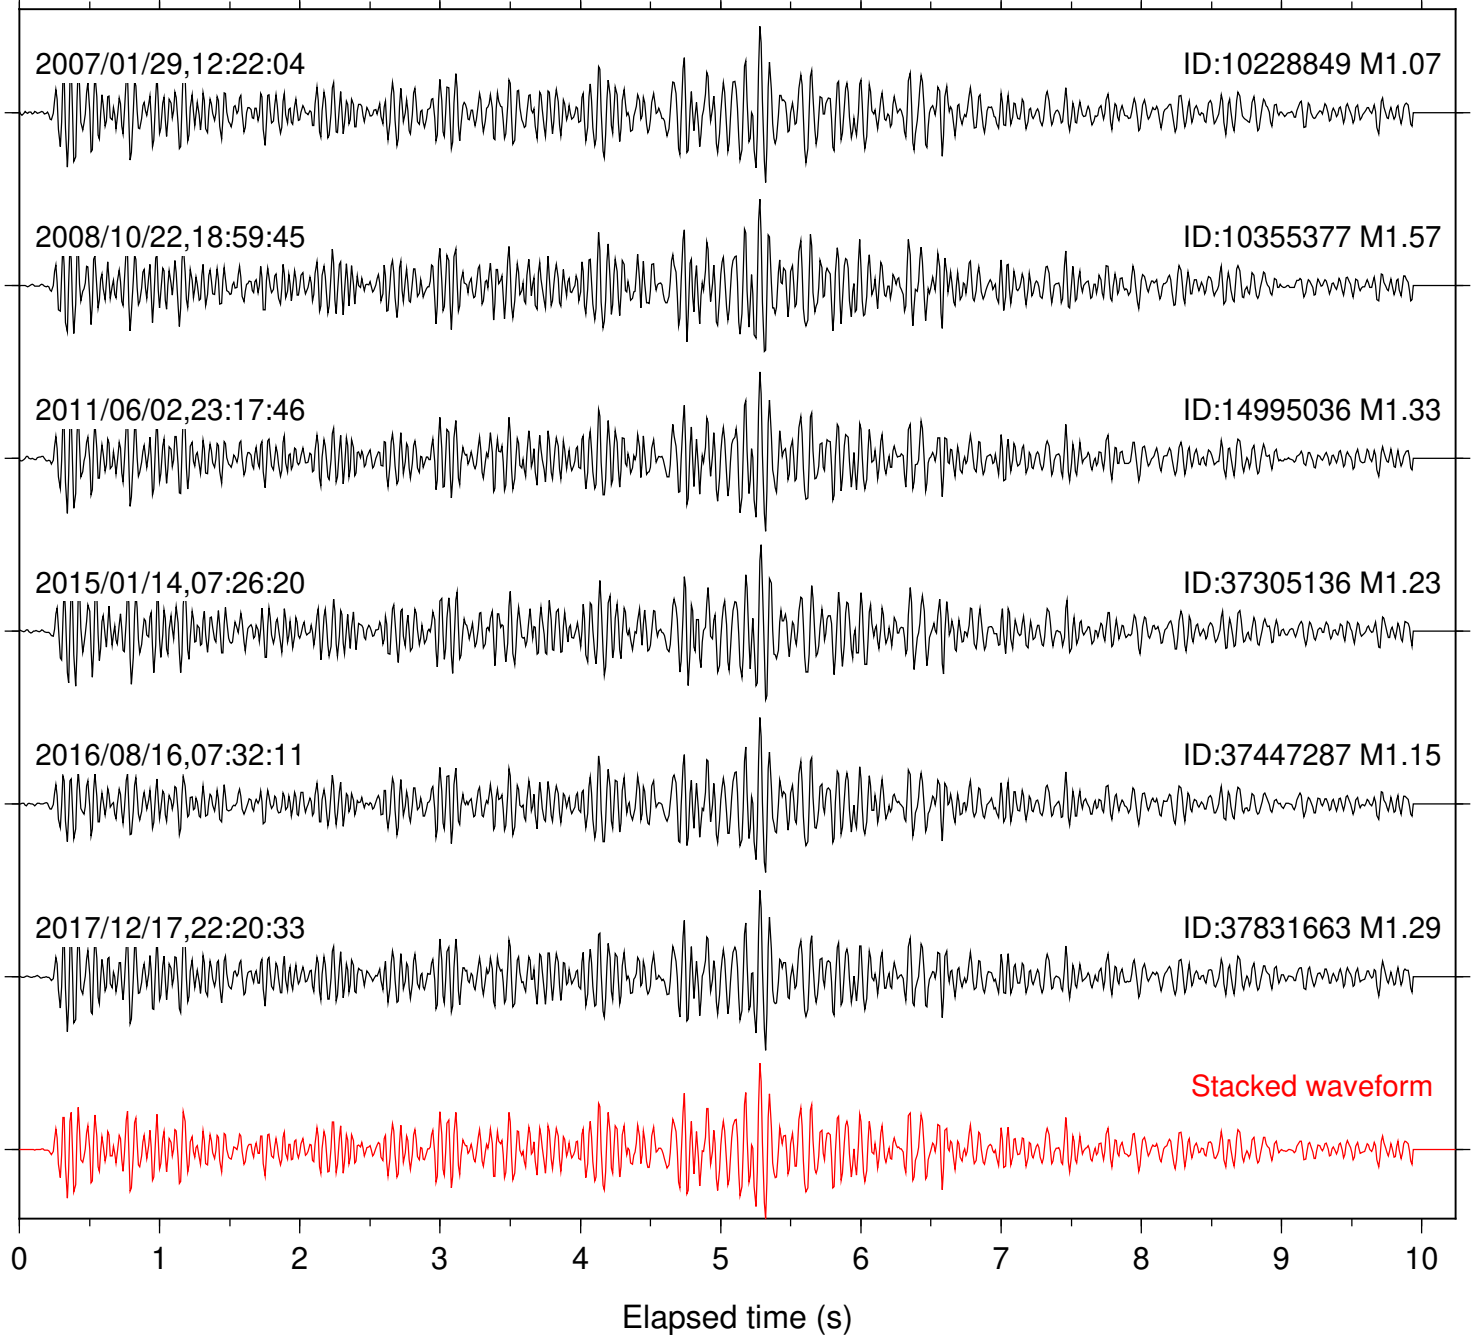

Station: AGA Com: HHZ

Focal depth: 11.60 km

Station: B082 Com: EHZ

Focal depth: 11.61 km

Station: B084 Com: EHZ

Focal depth: 11.61 km

Station: B086 Com: EHZ

Focal depth: 11.61 km

Station: B087 Com: EHZ

Focal depth: 11.61 km

Station: B088 Com: EHZ

Focal depth: 11.61 km

Station: B946 Com: EHZ

Focal depth: 11.61 km

Station: FRD Com: HHZ

Focal depth: 11.61 km

Station: LVA2 Com: HHZ

Focal depth: 11.61 km

Station: MIR Com: EHZ

Focal depth: 11.60 km

Station: PFO Com: HHZ

Focal depth: 11.61 km

Station: PMD Com: HHZ

Focal depth: 11.61 km

Station: SND Com: HHZ

Focal depth: 11.61 km

Station: TOR Com: HHZ

Focal depth: 11.61 km

Station: YAQ Com: HHZ

Focal depth: 11.70 km