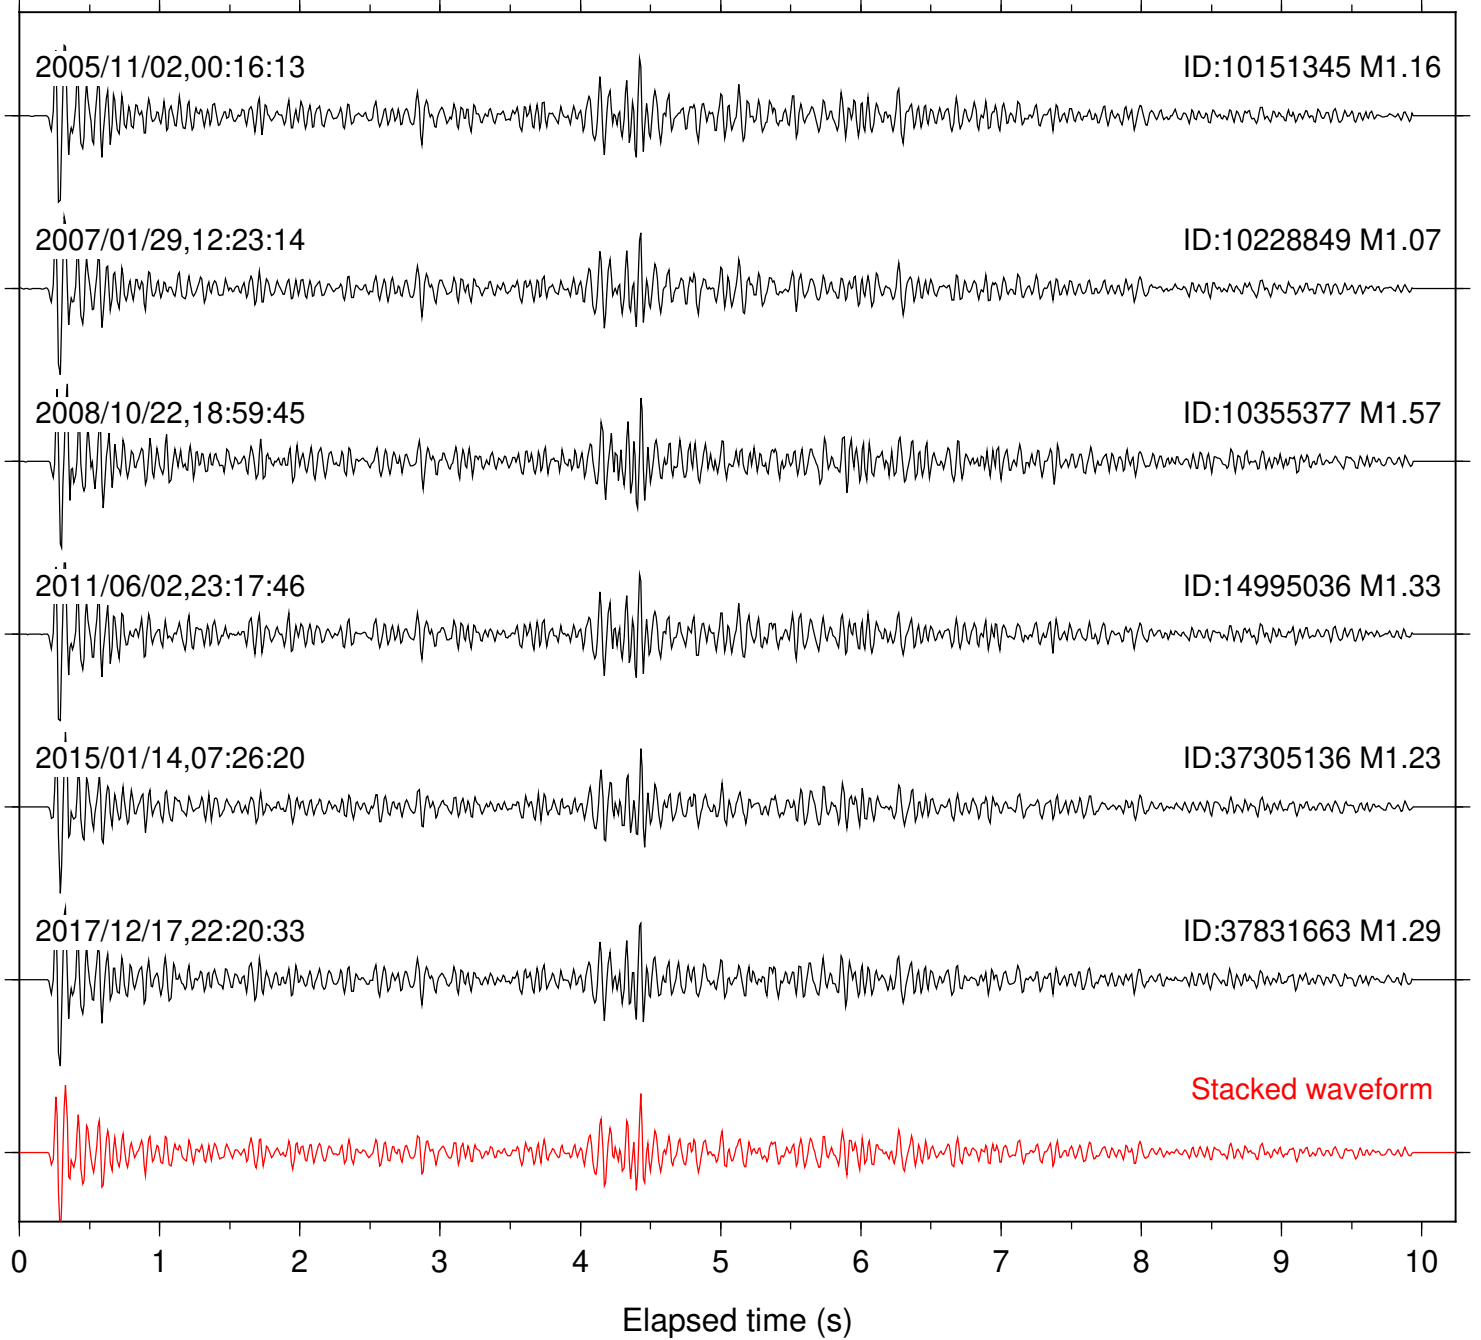

Station: AGA Com: HHZ

Focal depth: 11.60 km

Station: B082 Com: EHZ

Focal depth: 11.61 km

Station: B084 Com: EHZ

Focal depth: 11.61 km

Station: B086 Com: EHZ

Focal depth: 11.61 km

Station: B087 Com: EHZ

Focal depth: 11.61 km

Station: B088 Com: EHZ

Focal depth: 11.61 km

Station: B946 Com: EHZ

Focal depth: 11.61 km

Station: FRD Com: HHZ

Focal depth: 11.61 km

Station: LVA2 Com: HHZ

Focal depth: 11.61 km

Station: MIR Com: EHZ

Focal depth: 11.60 km

Station: PFO Com: HHZ

Focal depth: 11.61 km

Station: PMD Com: HHZ

Focal depth: 11.61 km

Station: SND Com: HHZ

Focal depth: 11.61 km

Station: TOR Com: HHZ

Focal depth: 11.61 km

Station: YAQ Com: HHZ

Focal depth: 11.70 km