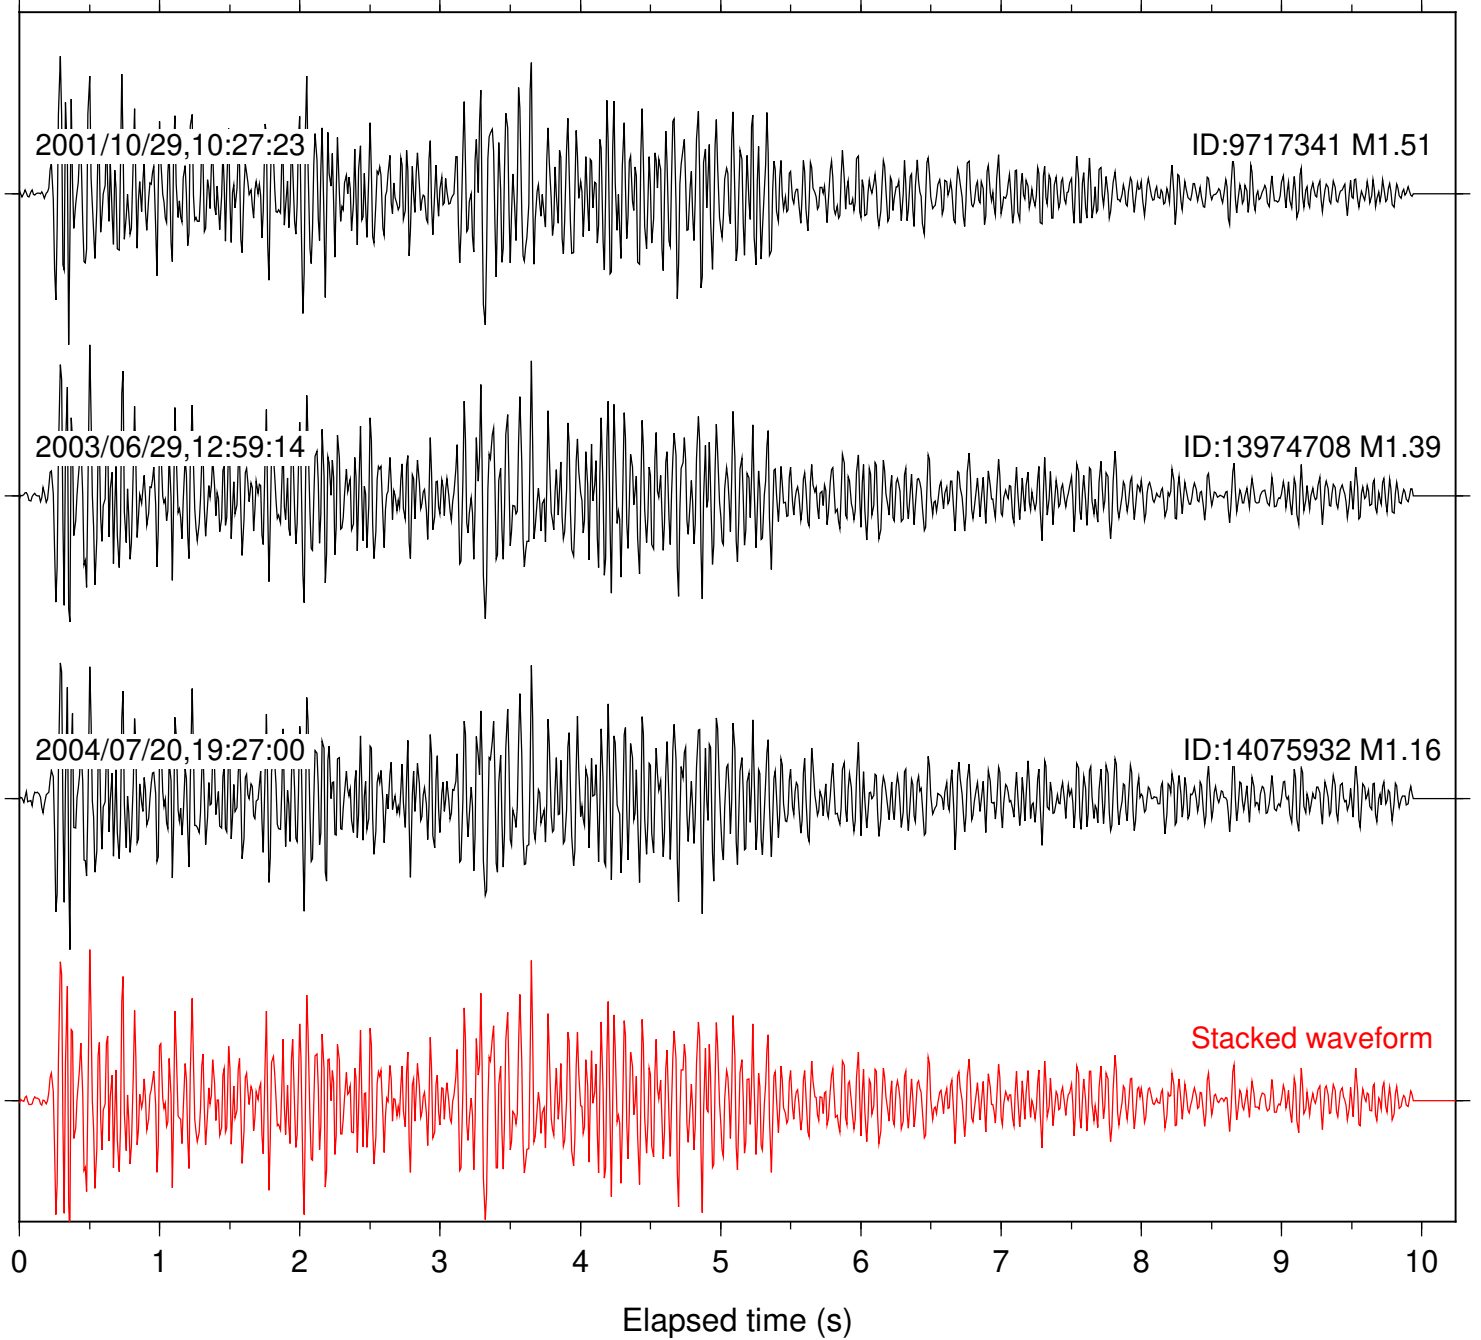

Station: AGA Com: HHZ

Focal depth: 11.60 km

Station: B082 Com: EHZ

Focal depth: 11.61 km

Station: B084 Com: EHZ

Focal depth: 11.61 km

Station: B086 Com: EHZ

Focal depth: 11.61 km

Station: B087 Com: EHZ

Focal depth: 11.61 km

Station: B088 Com: EHZ

Focal depth: 11.61 km

Station: B946 Com: EHZ

Focal depth: 11.61 km

Station: FRD Com: HHZ

Focal depth: 11.61 km

Station: LVA2 Com: HHZ

Focal depth: 11.61 km

Station: MIR Com: EHZ

Focal depth: 11.60 km

Station: PFO Com: HHZ

Focal depth: 11.61 km

Station: PMD Com: HHZ

Focal depth: 11.61 km

Station: SND Com: HHZ

Focal depth: 11.61 km

Station: TOR Com: HHZ

Focal depth: 11.61 km

Station: YAQ Com: HHZ

Focal depth: 11.70 km