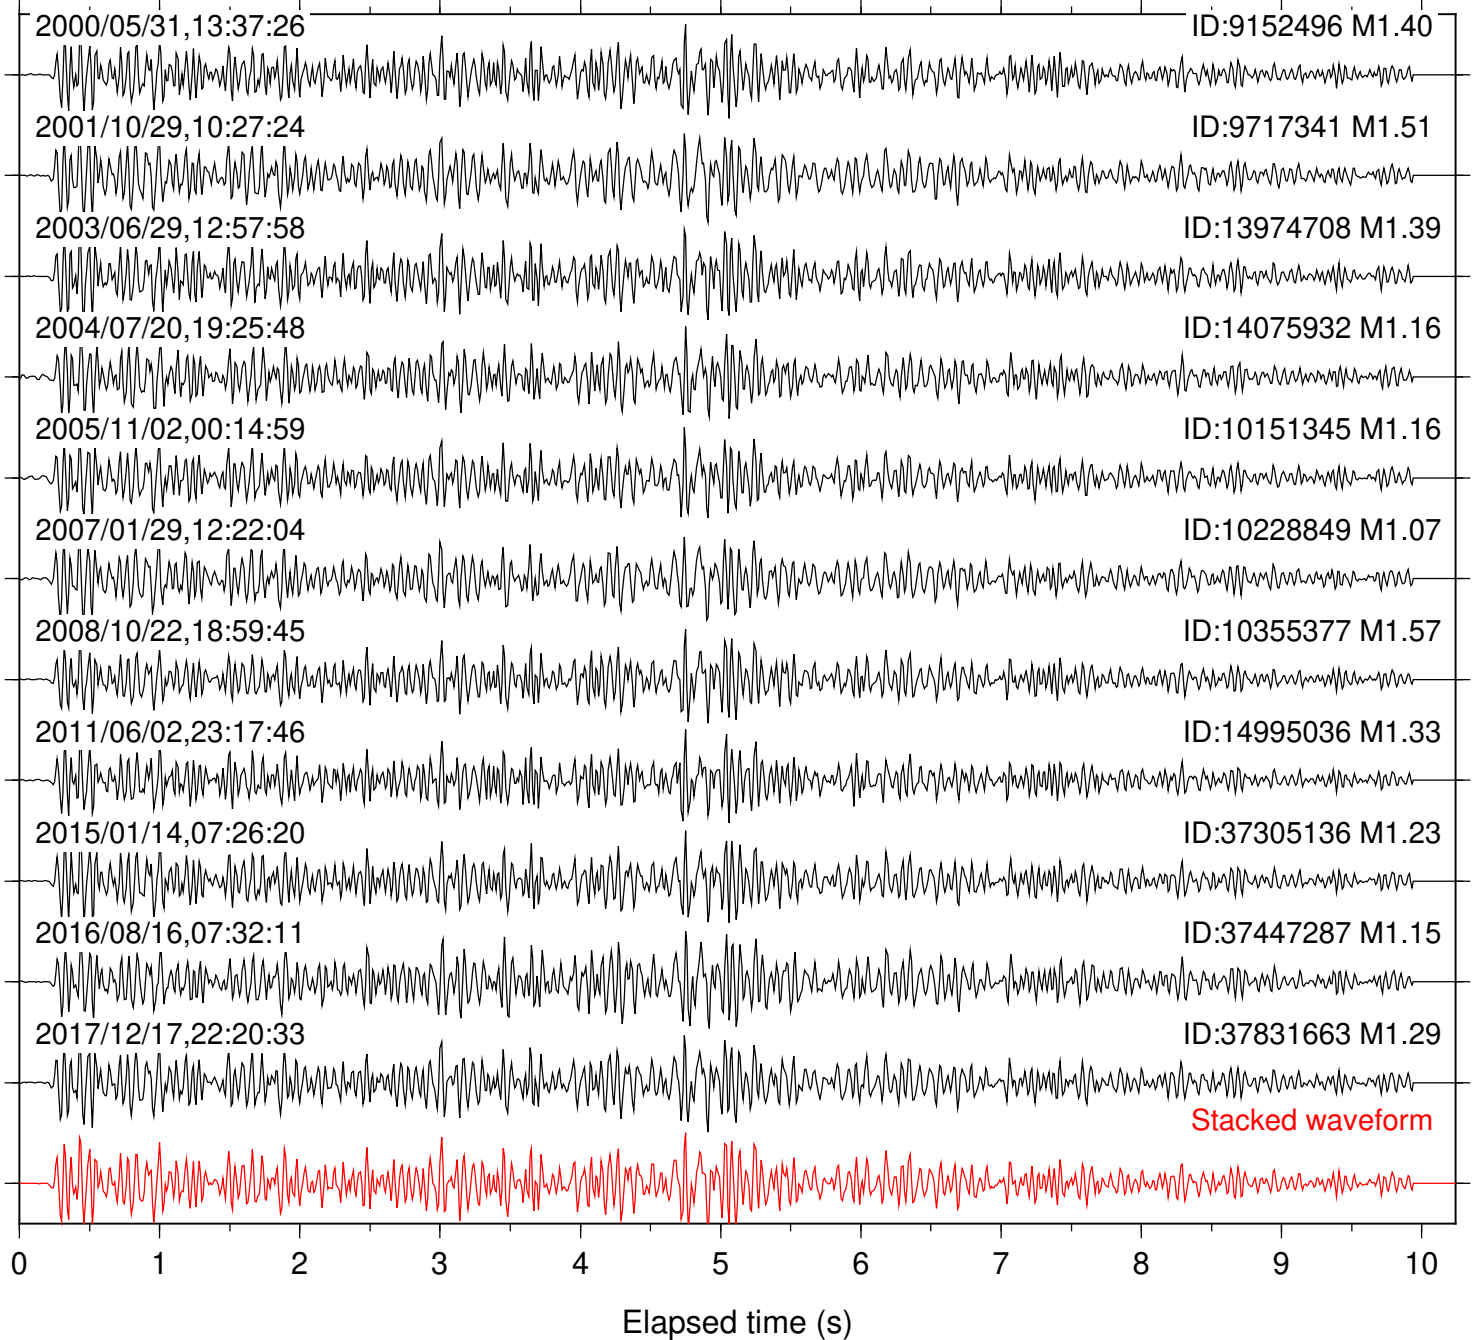

Station: AGA Com: HHZ

Focal depth: 11.60 km

Station: B082 Com: EHZ

Focal depth: 11.61 km

Station: B084 Com: EHZ

Focal depth: 11.61 km

Station: B086 Com: EHZ

Focal depth: 11.61 km

Station: B087 Com: EHZ

Focal depth: 11.61 km

Station: B088 Com: EHZ

Focal depth: 11.61 km

Station: B946 Com: EHZ

Focal depth: 11.61 km

Station: FRD Com: HHZ

Focal depth: 11.61 km

Station: LVA2 Com: HHZ

Focal depth: 11.61 km

Station: MIR Com: EHZ

Focal depth: 11.60 km

Station: PFO Com: HHZ

Focal depth: 11.61 km

Station: PMD Com: HHZ

Focal depth: 11.61 km

Station: SND Com: HHZ

Focal depth: 11.61 km

Station: TOR Com: HHZ

Focal depth: 11.61 km

Station: YAQ Com: HHZ

Focal depth: 11.70 km