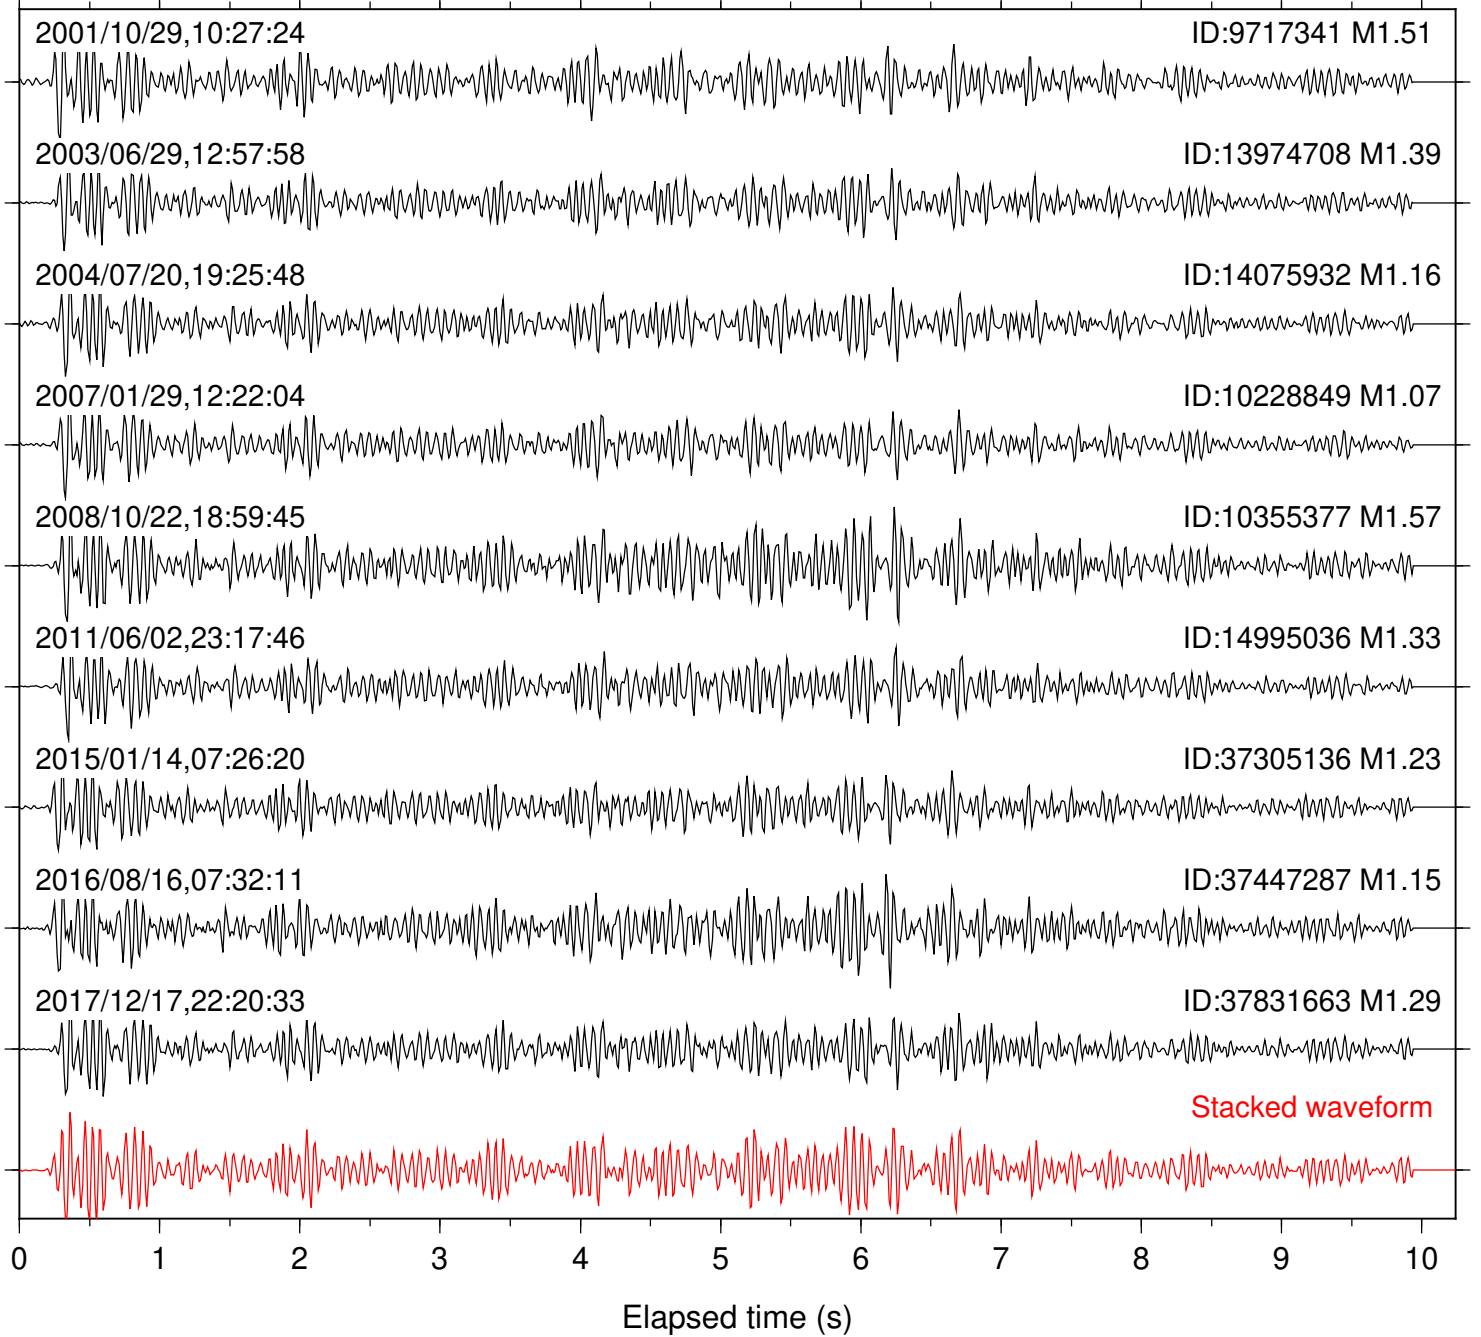

Station: AGA Com: HHZ

Focal depth: 11.60 km

Station: B082 Com: EHZ

Focal depth: 11.61 km

Station: B084 Com: EHZ

Focal depth: 11.61 km

Station: B086 Com: EHZ

Focal depth: 11.61 km

Station: B087 Com: EHZ

Focal depth: 11.61 km

Station: B088 Com: EHZ

Focal depth: 11.61 km

Station: B946 Com: EHZ

Focal depth: 11.61 km

Station: FRD Com: HHZ

Focal depth: 11.61 km

Station: LVA2 Com: HHZ

Focal depth: 11.61 km

Station: MIR Com: EHZ

Focal depth: 11.60 km

Station: PFO Com: HHZ

Focal depth: 11.61 km

Station: PMD Com: HHZ

Focal depth: 11.61 km

Station: SND Com: HHZ

Focal depth: 11.61 km

Station: TOR Com: HHZ

Focal depth: 11.61 km

Station: YAQ Com: HHZ

Focal depth: 11.70 km