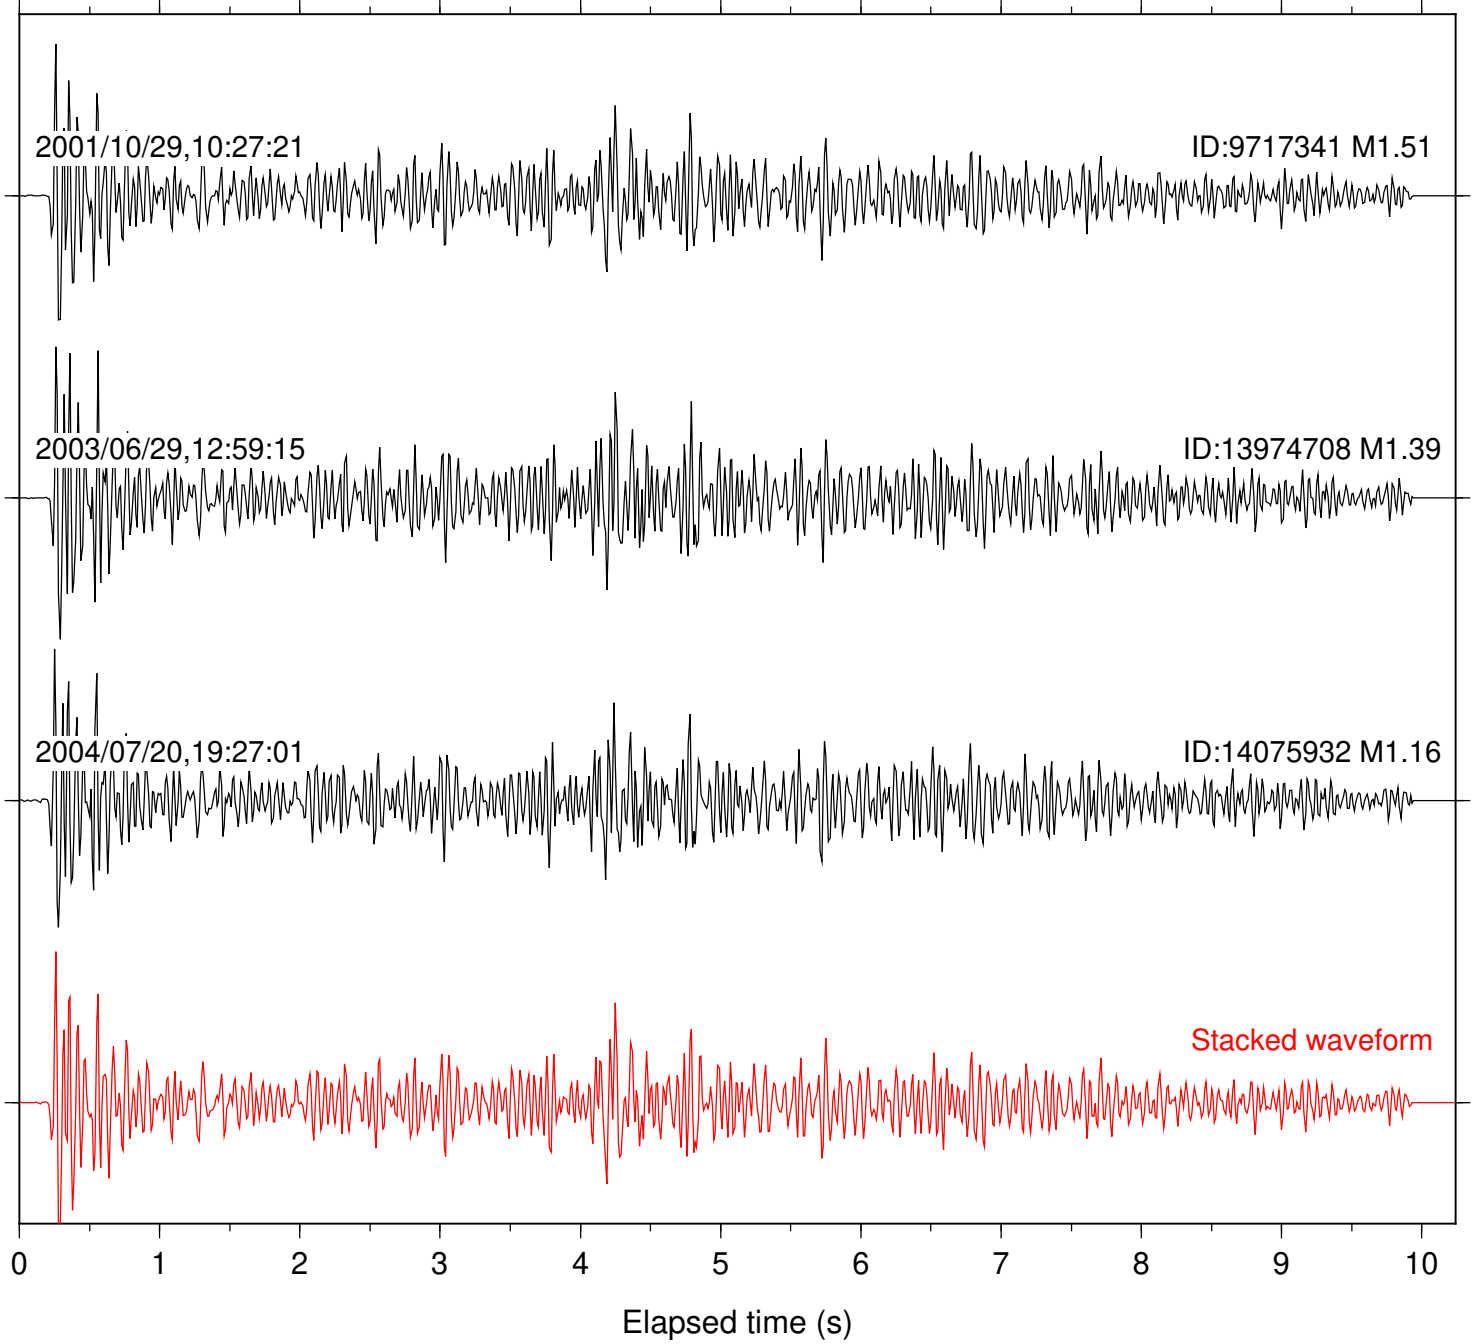

Station: AGA Com: HHZ

Focal depth: 11.60 km

Station: B082 Com: EHZ

Focal depth: 11.61 km

Station: B084 Com: EHZ

Focal depth: 11.61 km

Station: B086 Com: EHZ

Focal depth: 11.61 km

Station: B087 Com: EHZ

Focal depth: 11.61 km

Station: B088 Com: EHZ

Focal depth: 11.61 km

Station: B946 Com: EHZ

Focal depth: 11.61 km

Station: FRD Com: HHZ

Focal depth: 11.61 km

Station: LVA2 Com: HHZ

Focal depth: 11.61 km

Station: MIR Com: EHZ

Focal depth: 11.60 km

Station: PFO Com: HHZ

Focal depth: 11.61 km

Station: PMD Com: HHZ

Focal depth: 11.61 km

Station: SND Com: HHZ

Focal depth: 11.61 km

Station: TOR Com: HHZ

Focal depth: 11.61 km

Station: YAQ Com: HHZ

Focal depth: 11.70 km