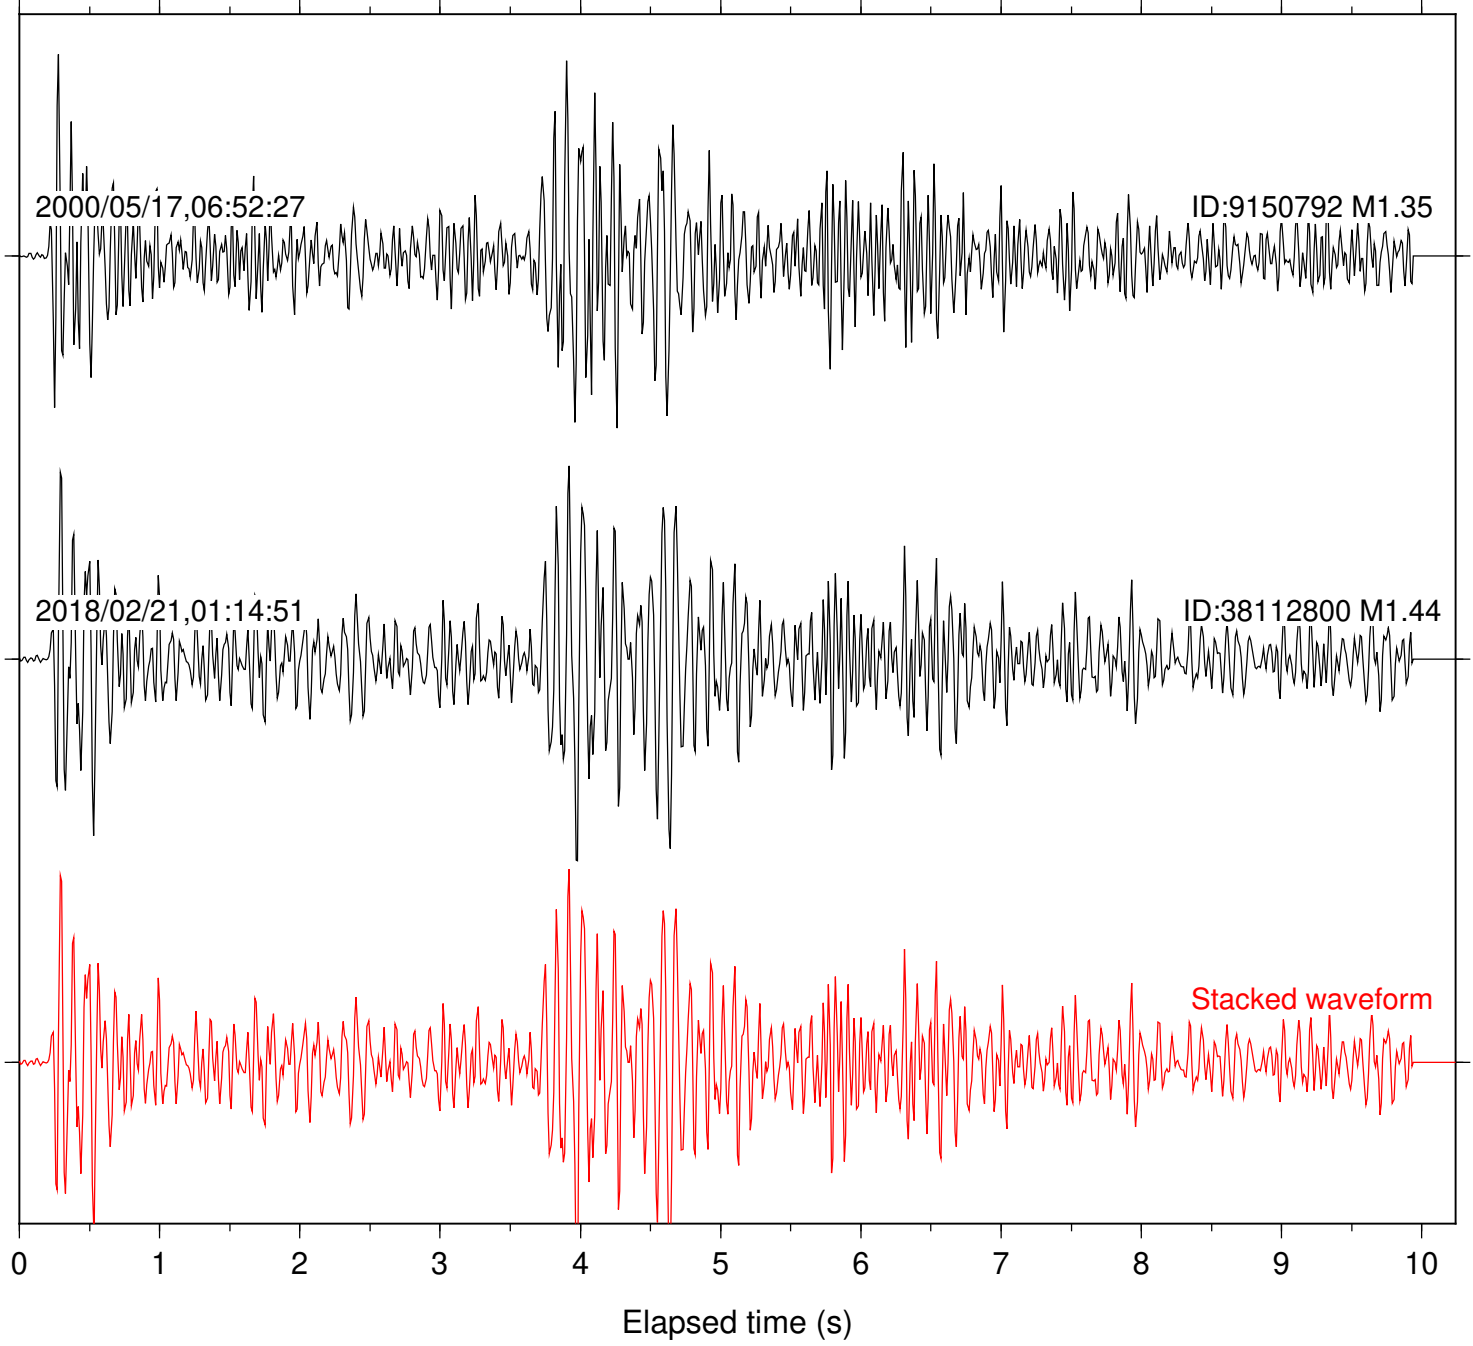

Station: BAC Com: EHZ

Focal depth: 6.10 km

Station: CRY Com: HHZ

Focal depth: 6.10 km